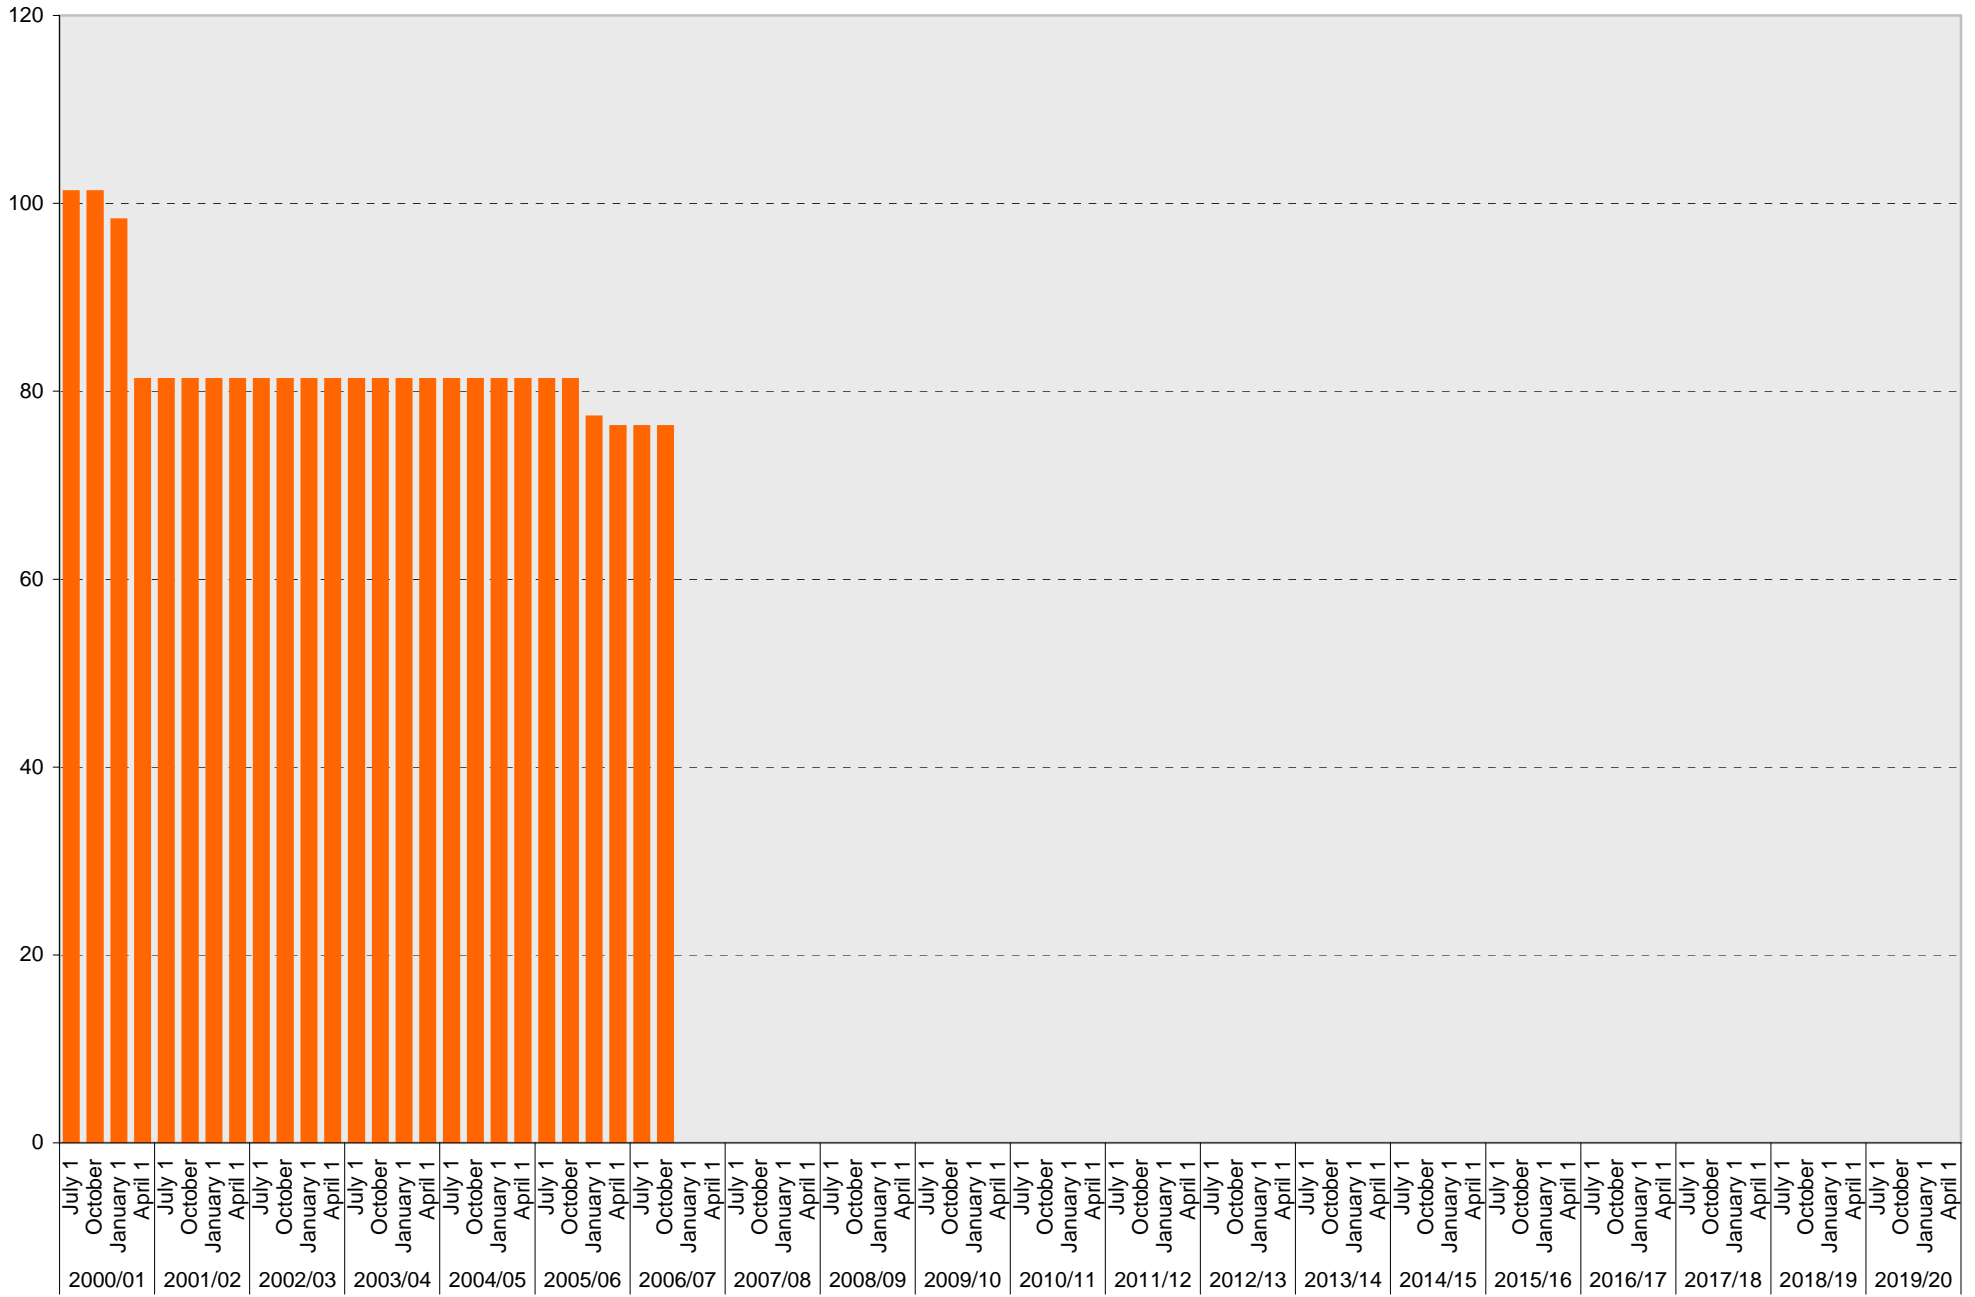

University of California, San Diego Parking Space Inventory

Lot P206: A Parking Spaces

■ A

University of California, San Diego Parking Space Inventory

Lot P206: Visitor: Meter Parking Spaces

Visitor: Meter

University of California, San Diego Parking Space Inventory

Lot P206: Visitor: Total Parking Spaces

Visitor: Total

University of California, San Diego Parking Space Inventory

Lot P206: Reserved Parking Spaces