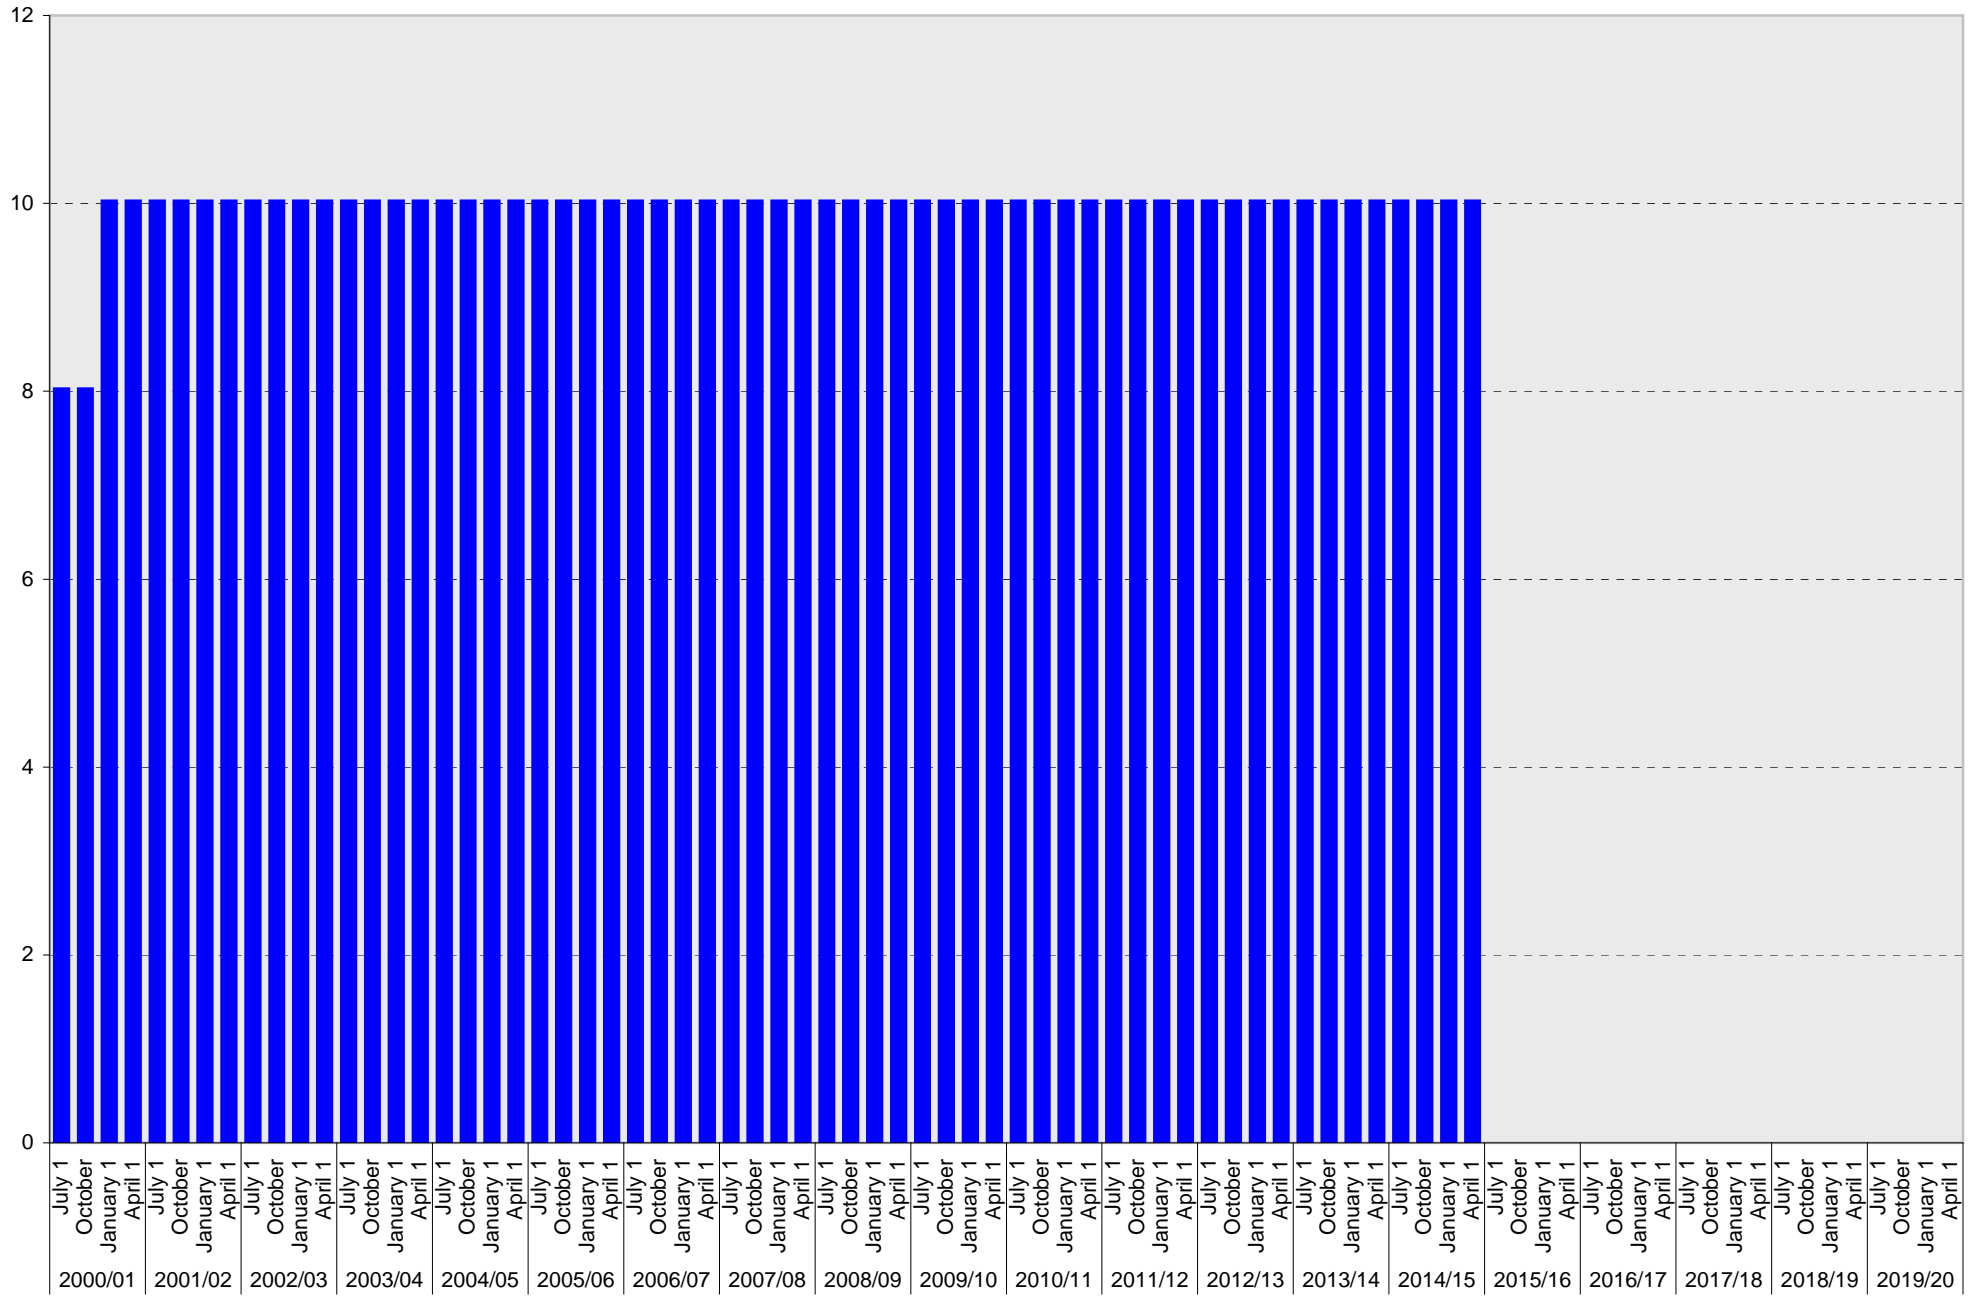

University of California, San Diego Parking Space Inventory

Lot P206: Accessible Parking Spaces

■ Accessible