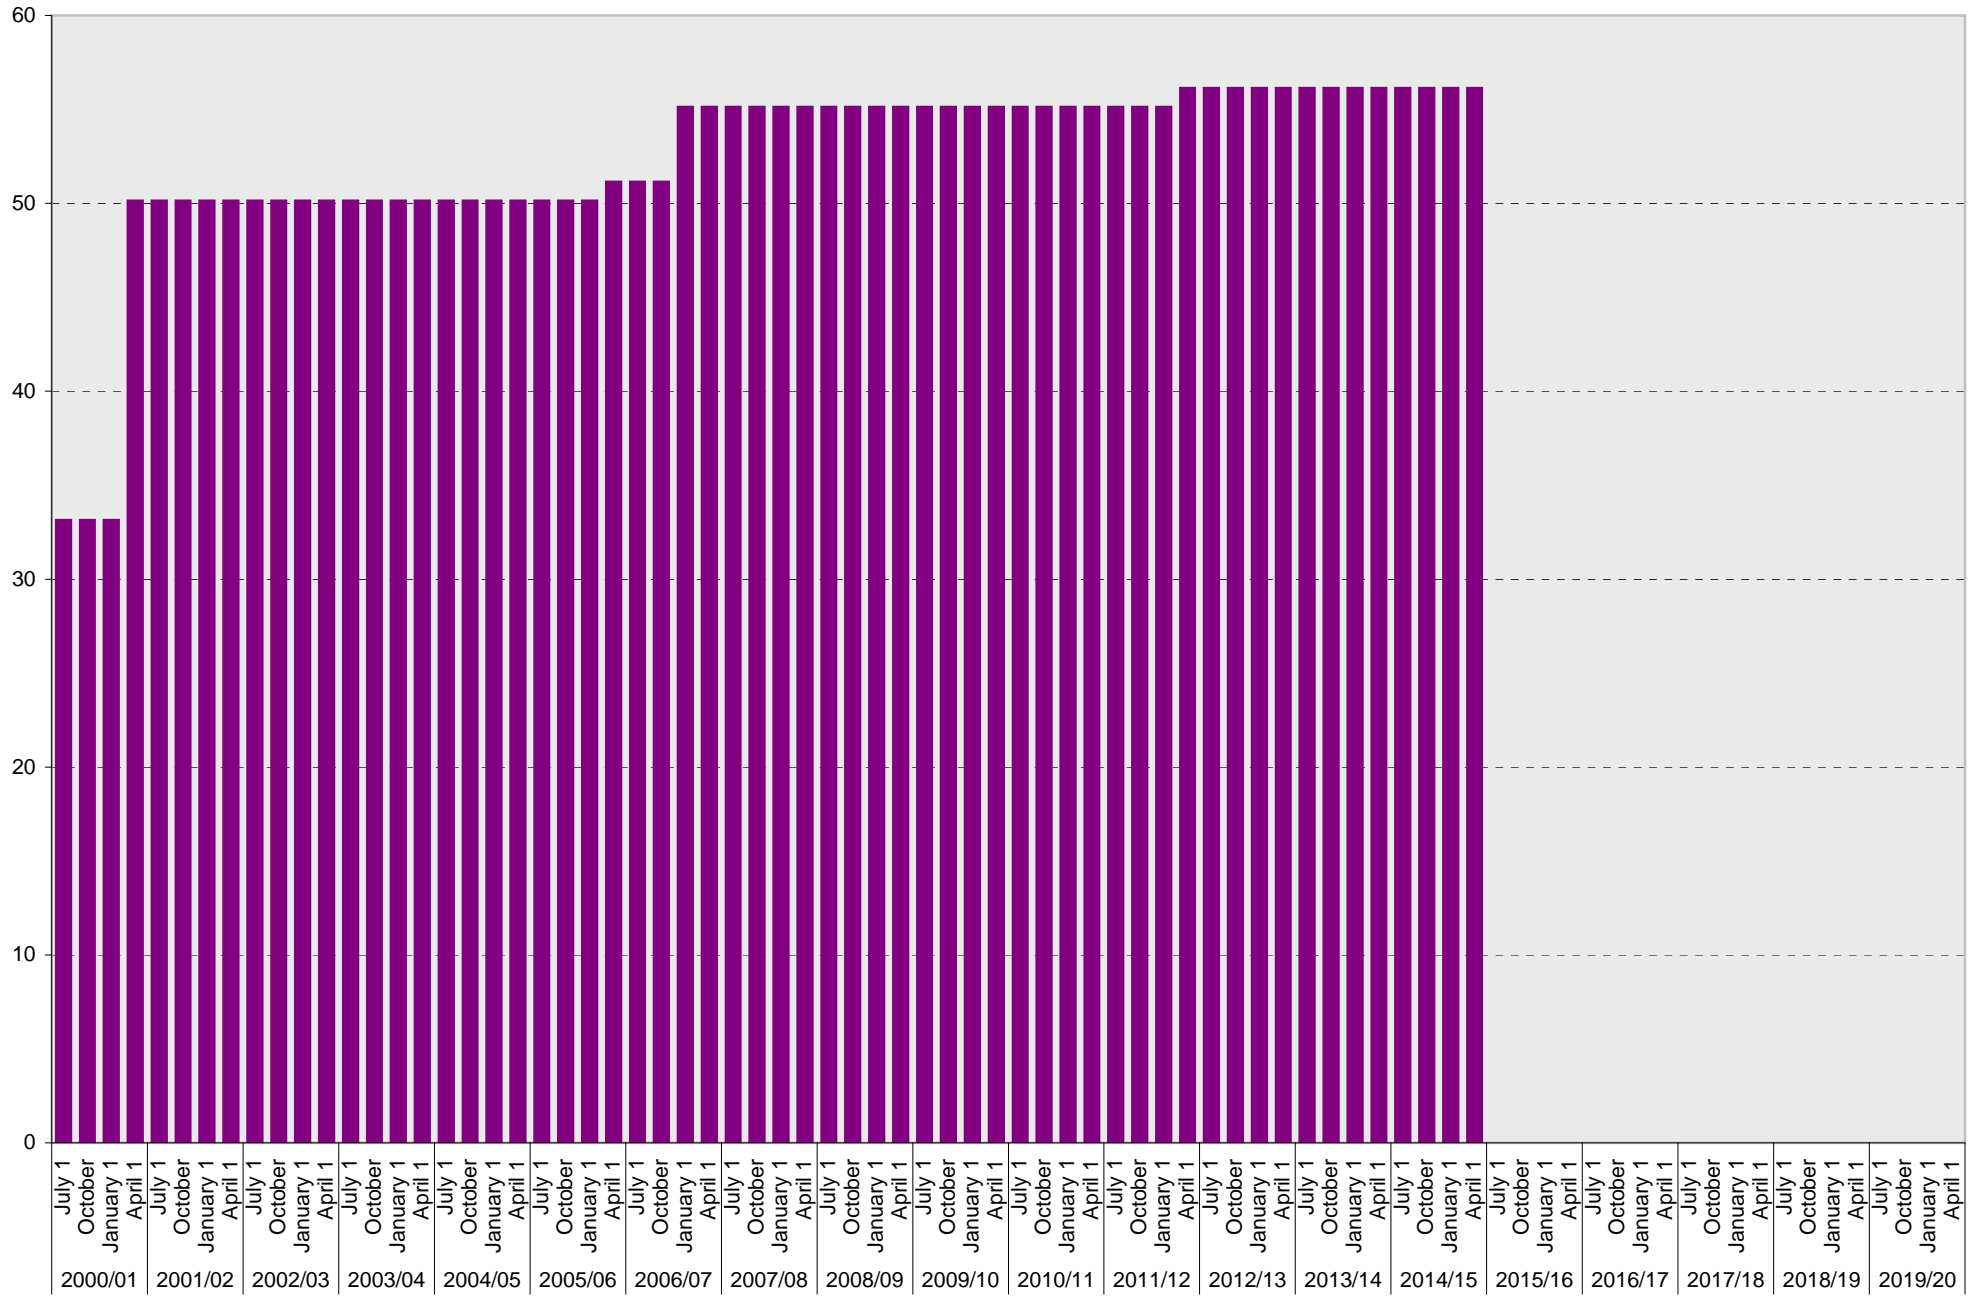

■ Allocated

University of California, San Diego Parking Space Inventory

Lot P206: Allocated: Zipcar Parking Spaces

■ Allocated

University of California, San Diego Parking Space Inventory

Lot P206: Allocated: Total Parking Spaces