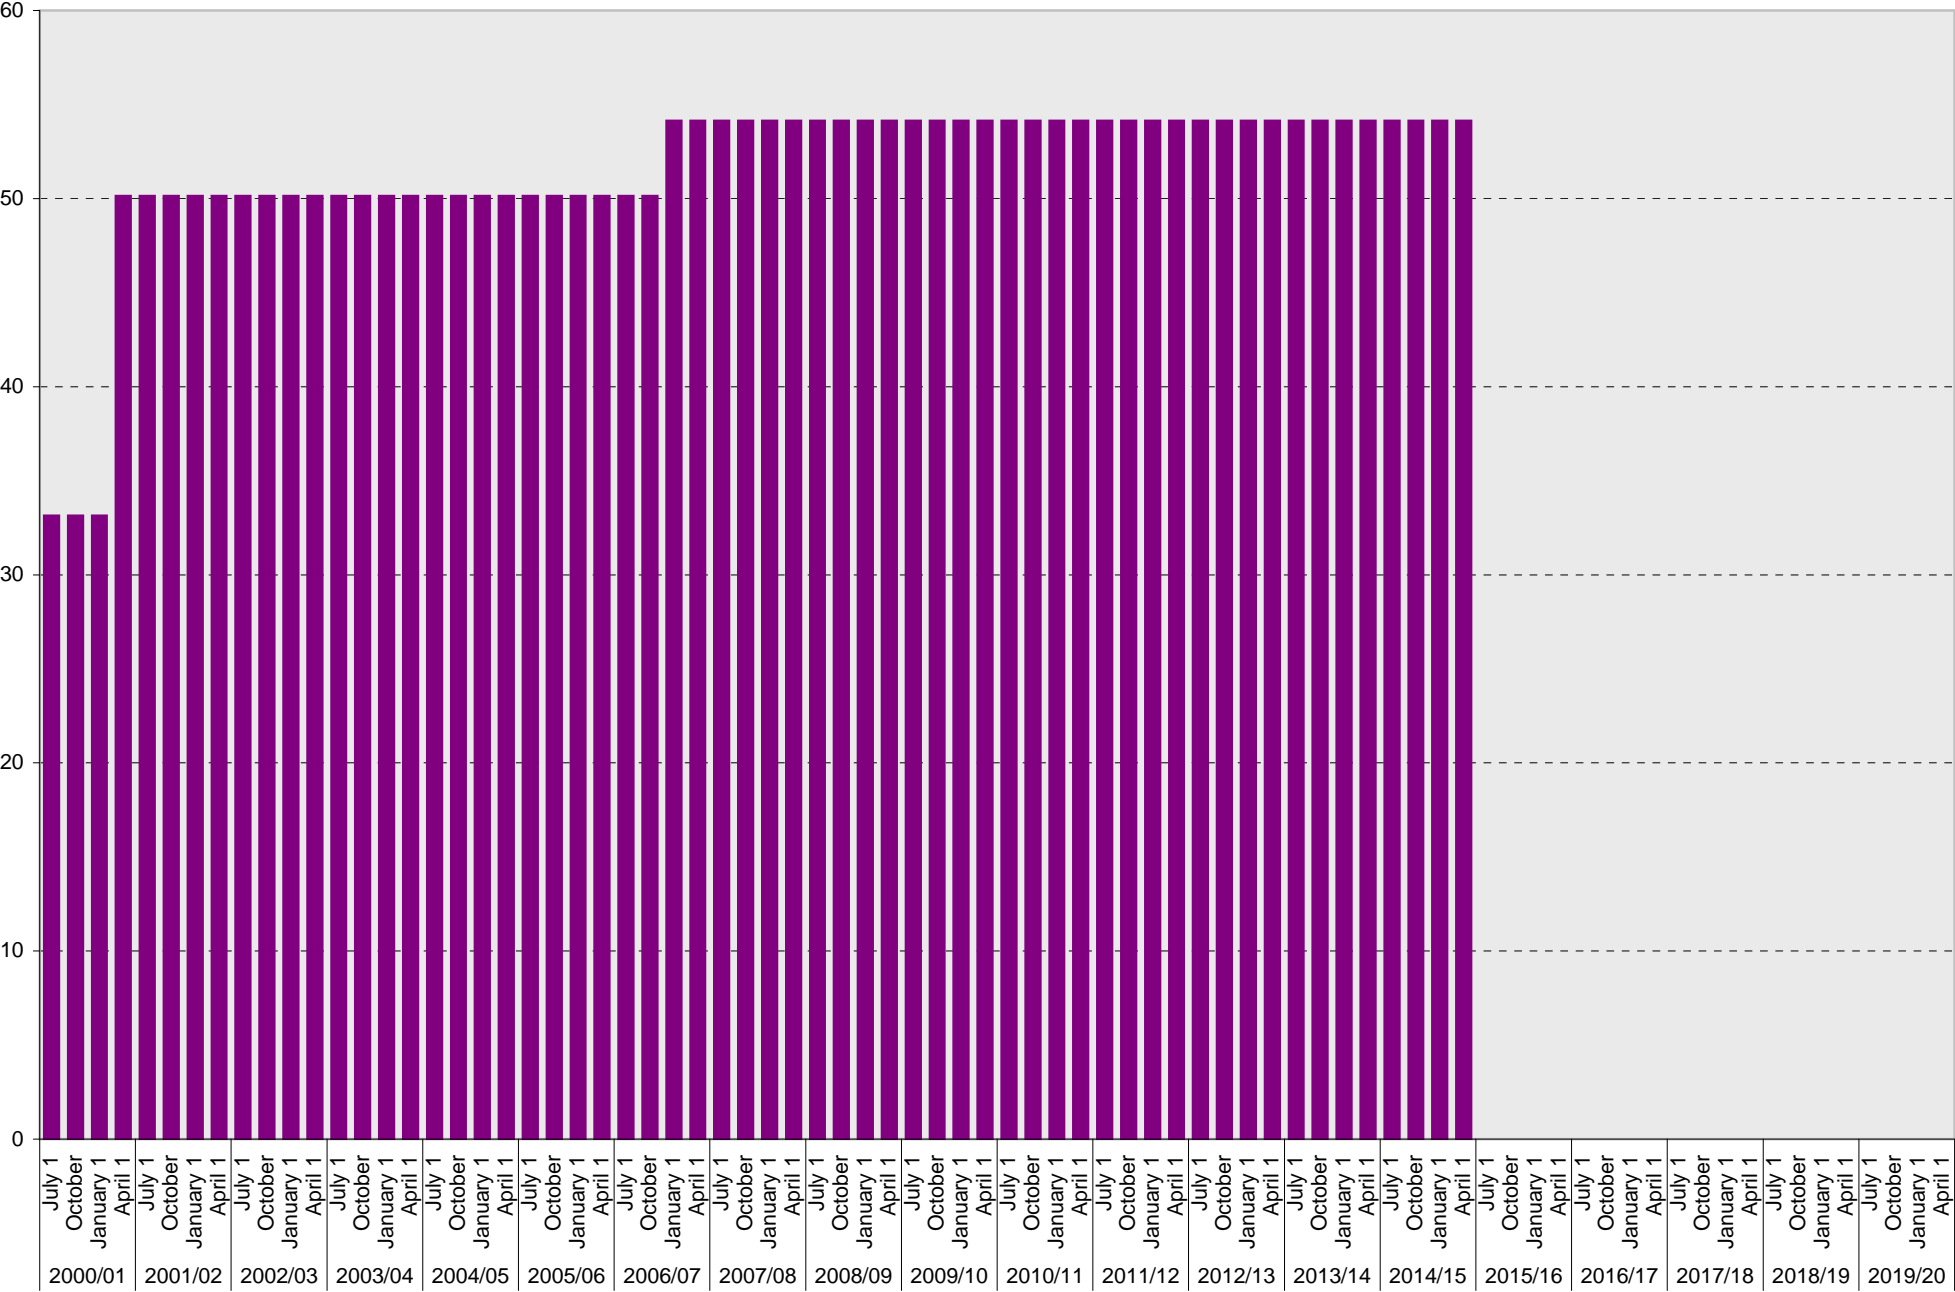

University of California, San Diego Parking Space Inventory
Lot P206: Allocated: Faculty Club Visitor Parking Spaces

■ Allocated