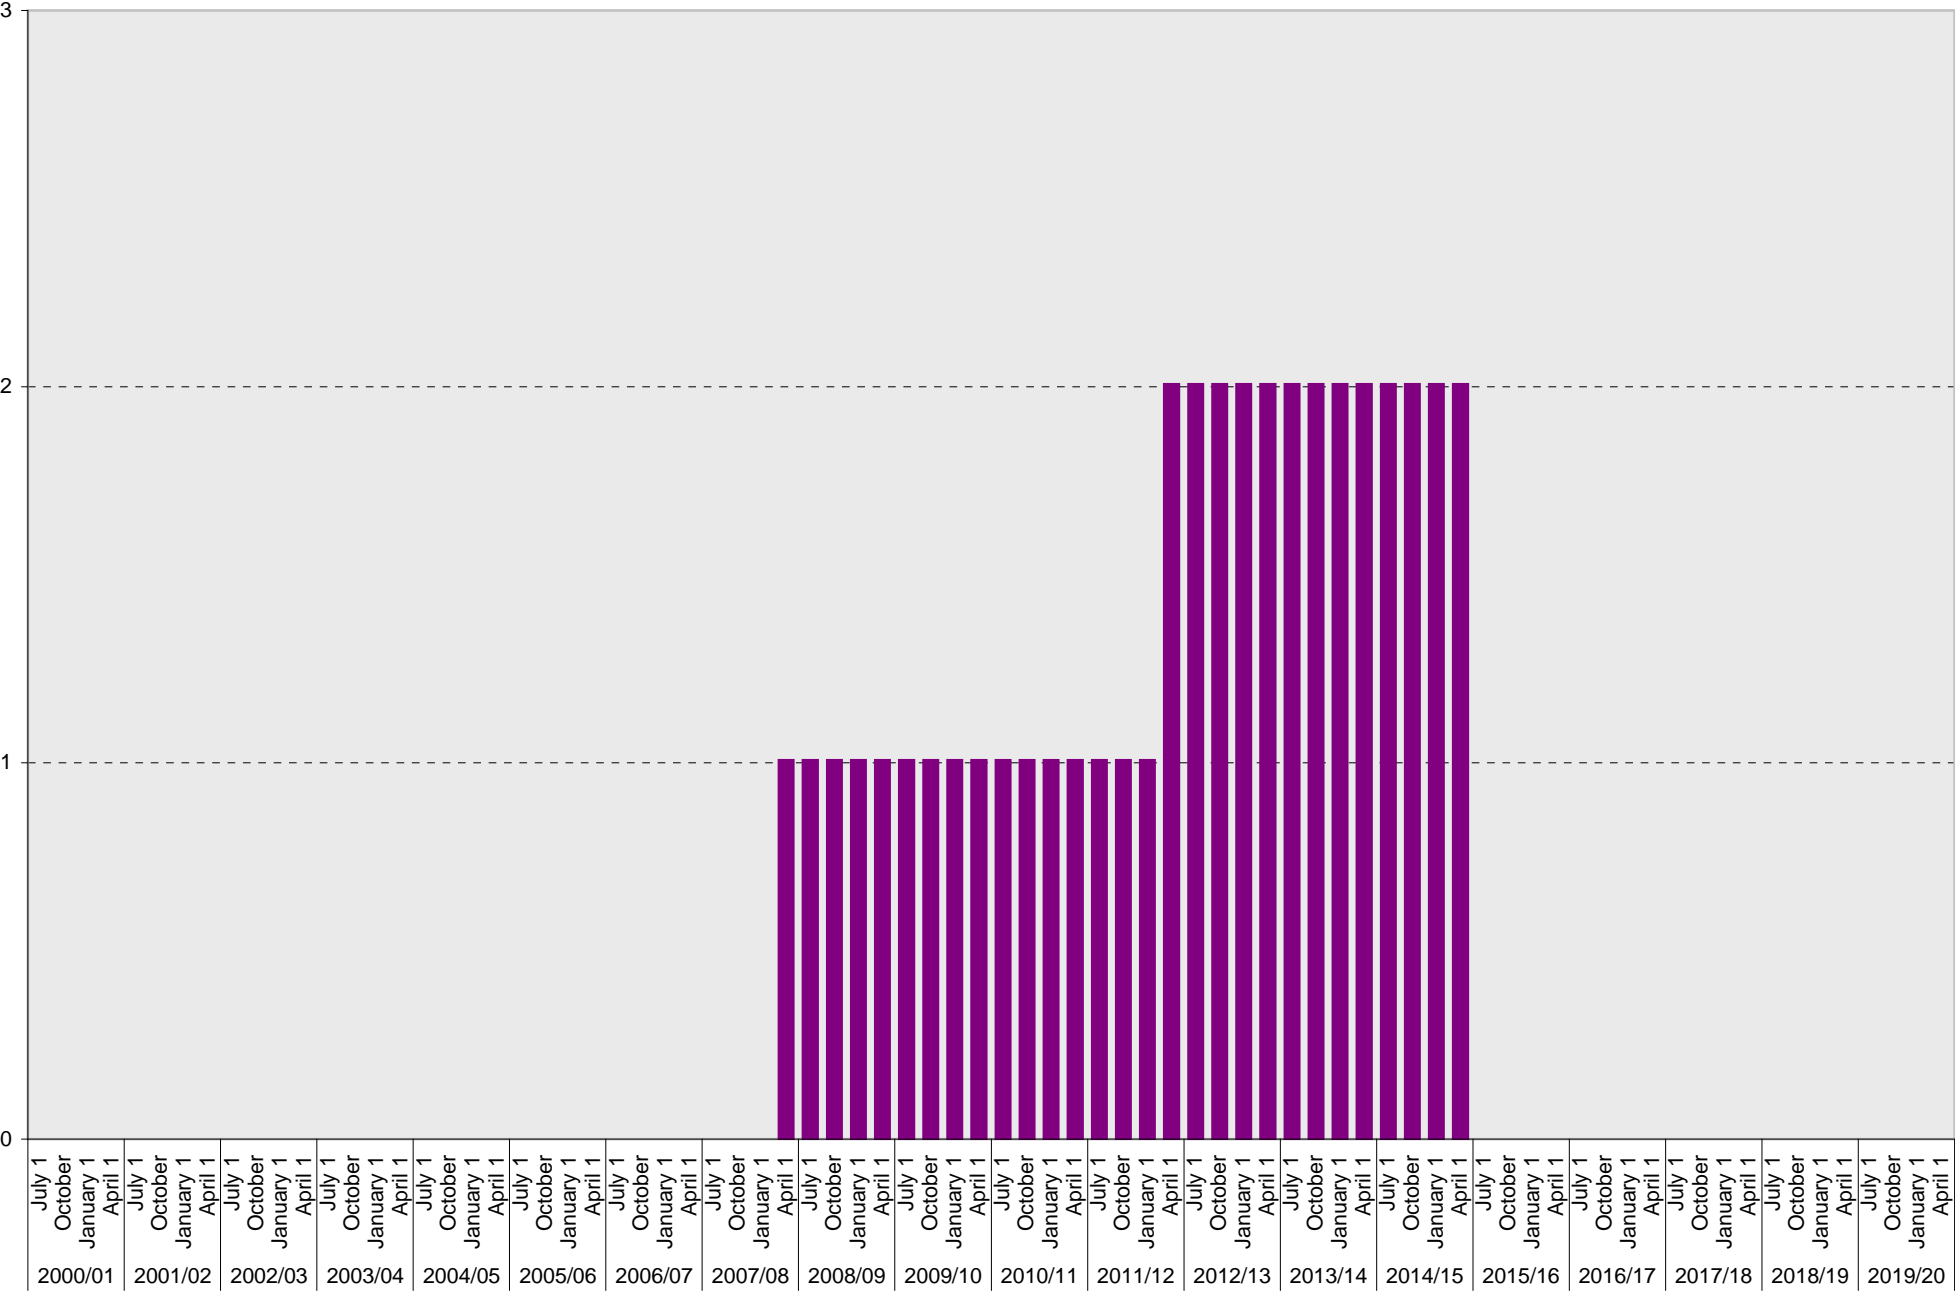

University of California, San Diego Parking Space Inventory

Lot P206: Allocated: Zipcar Parking Spaces

■ Allocated