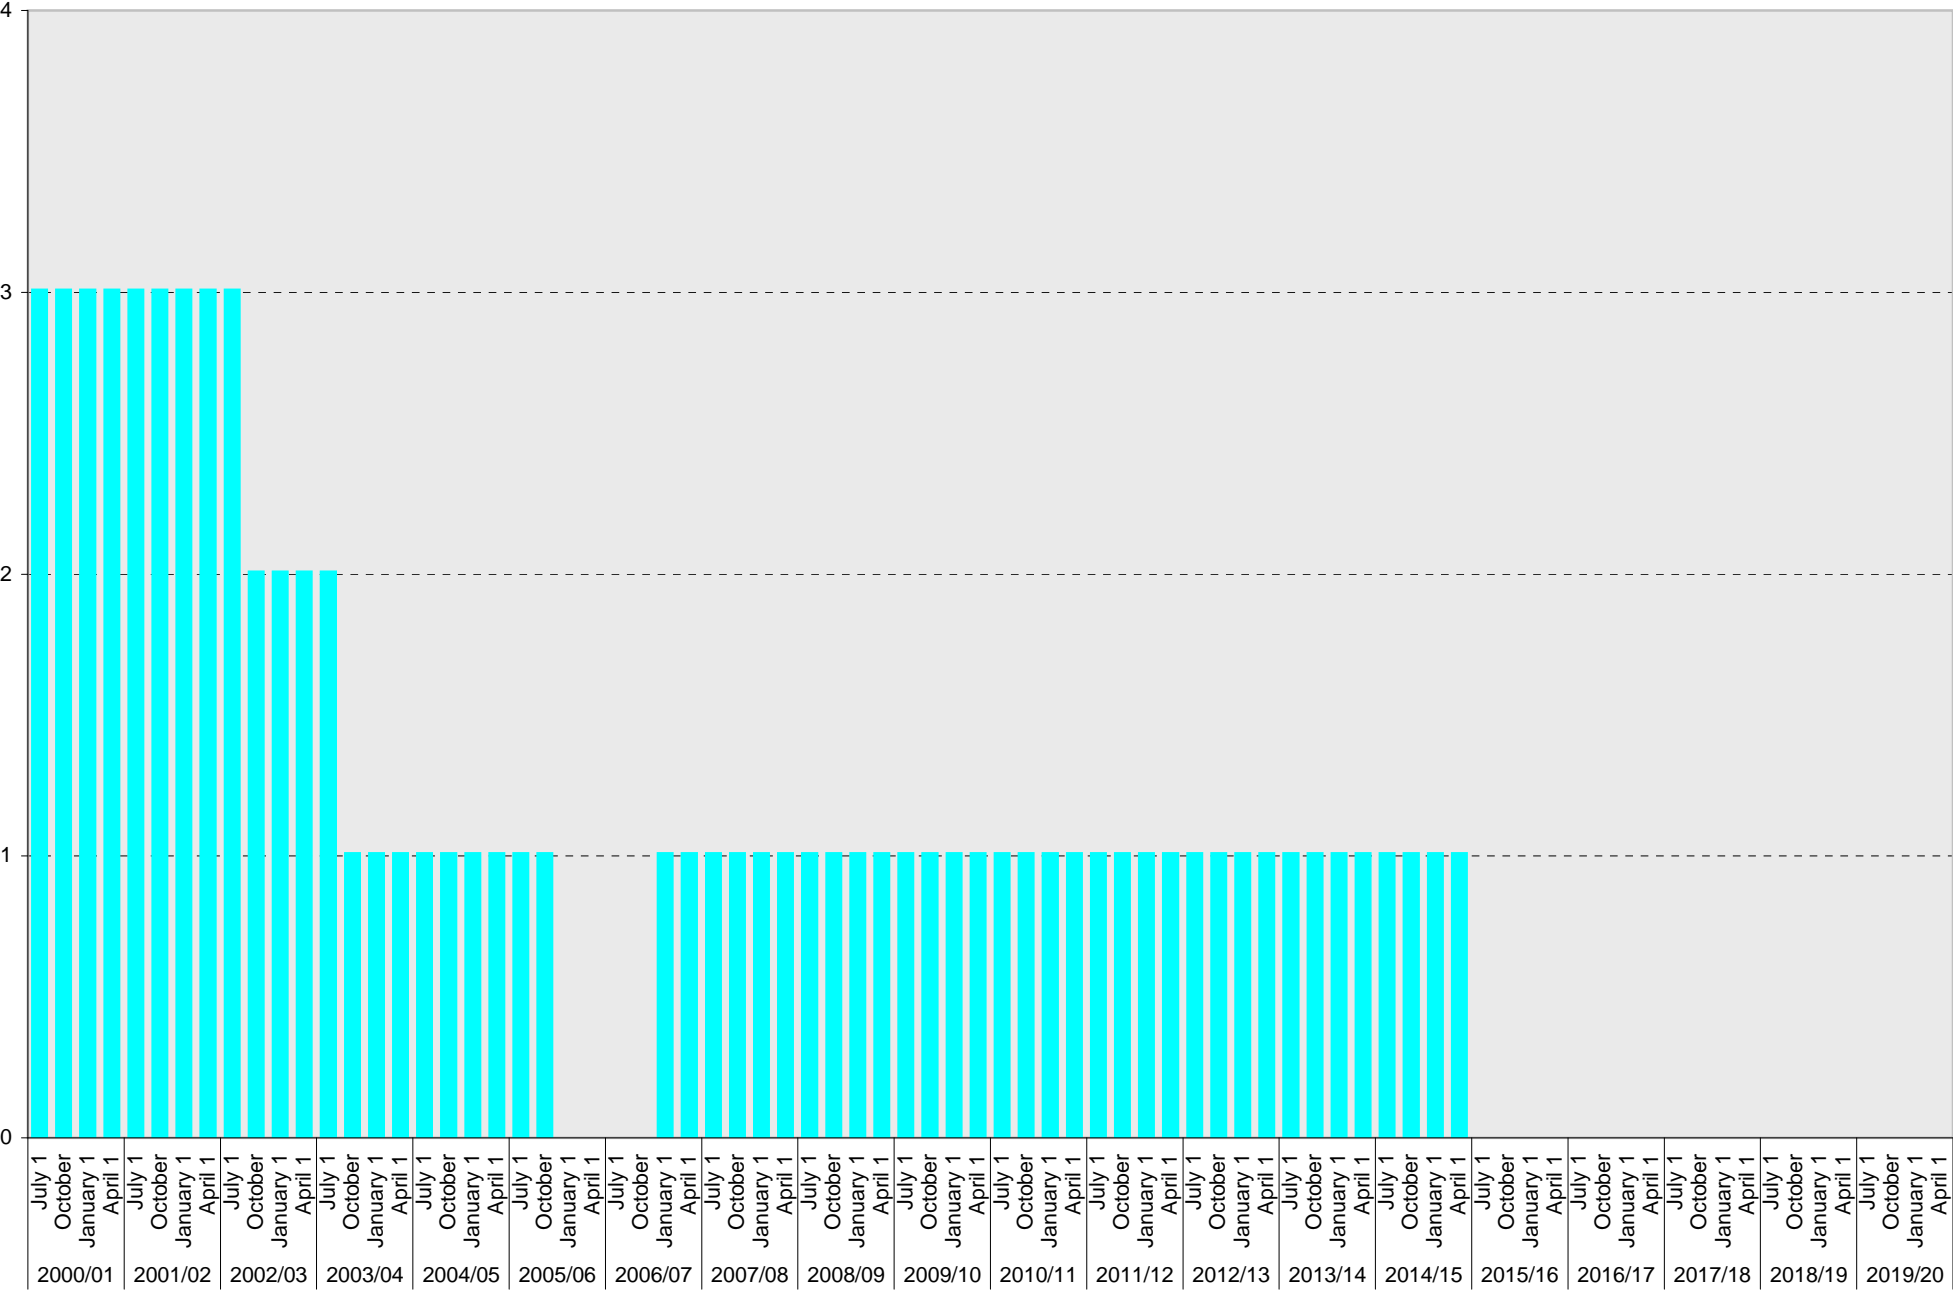

University of California, San Diego Parking Space Inventory

Lot P206: Loading Parking Spaces

■ Loading