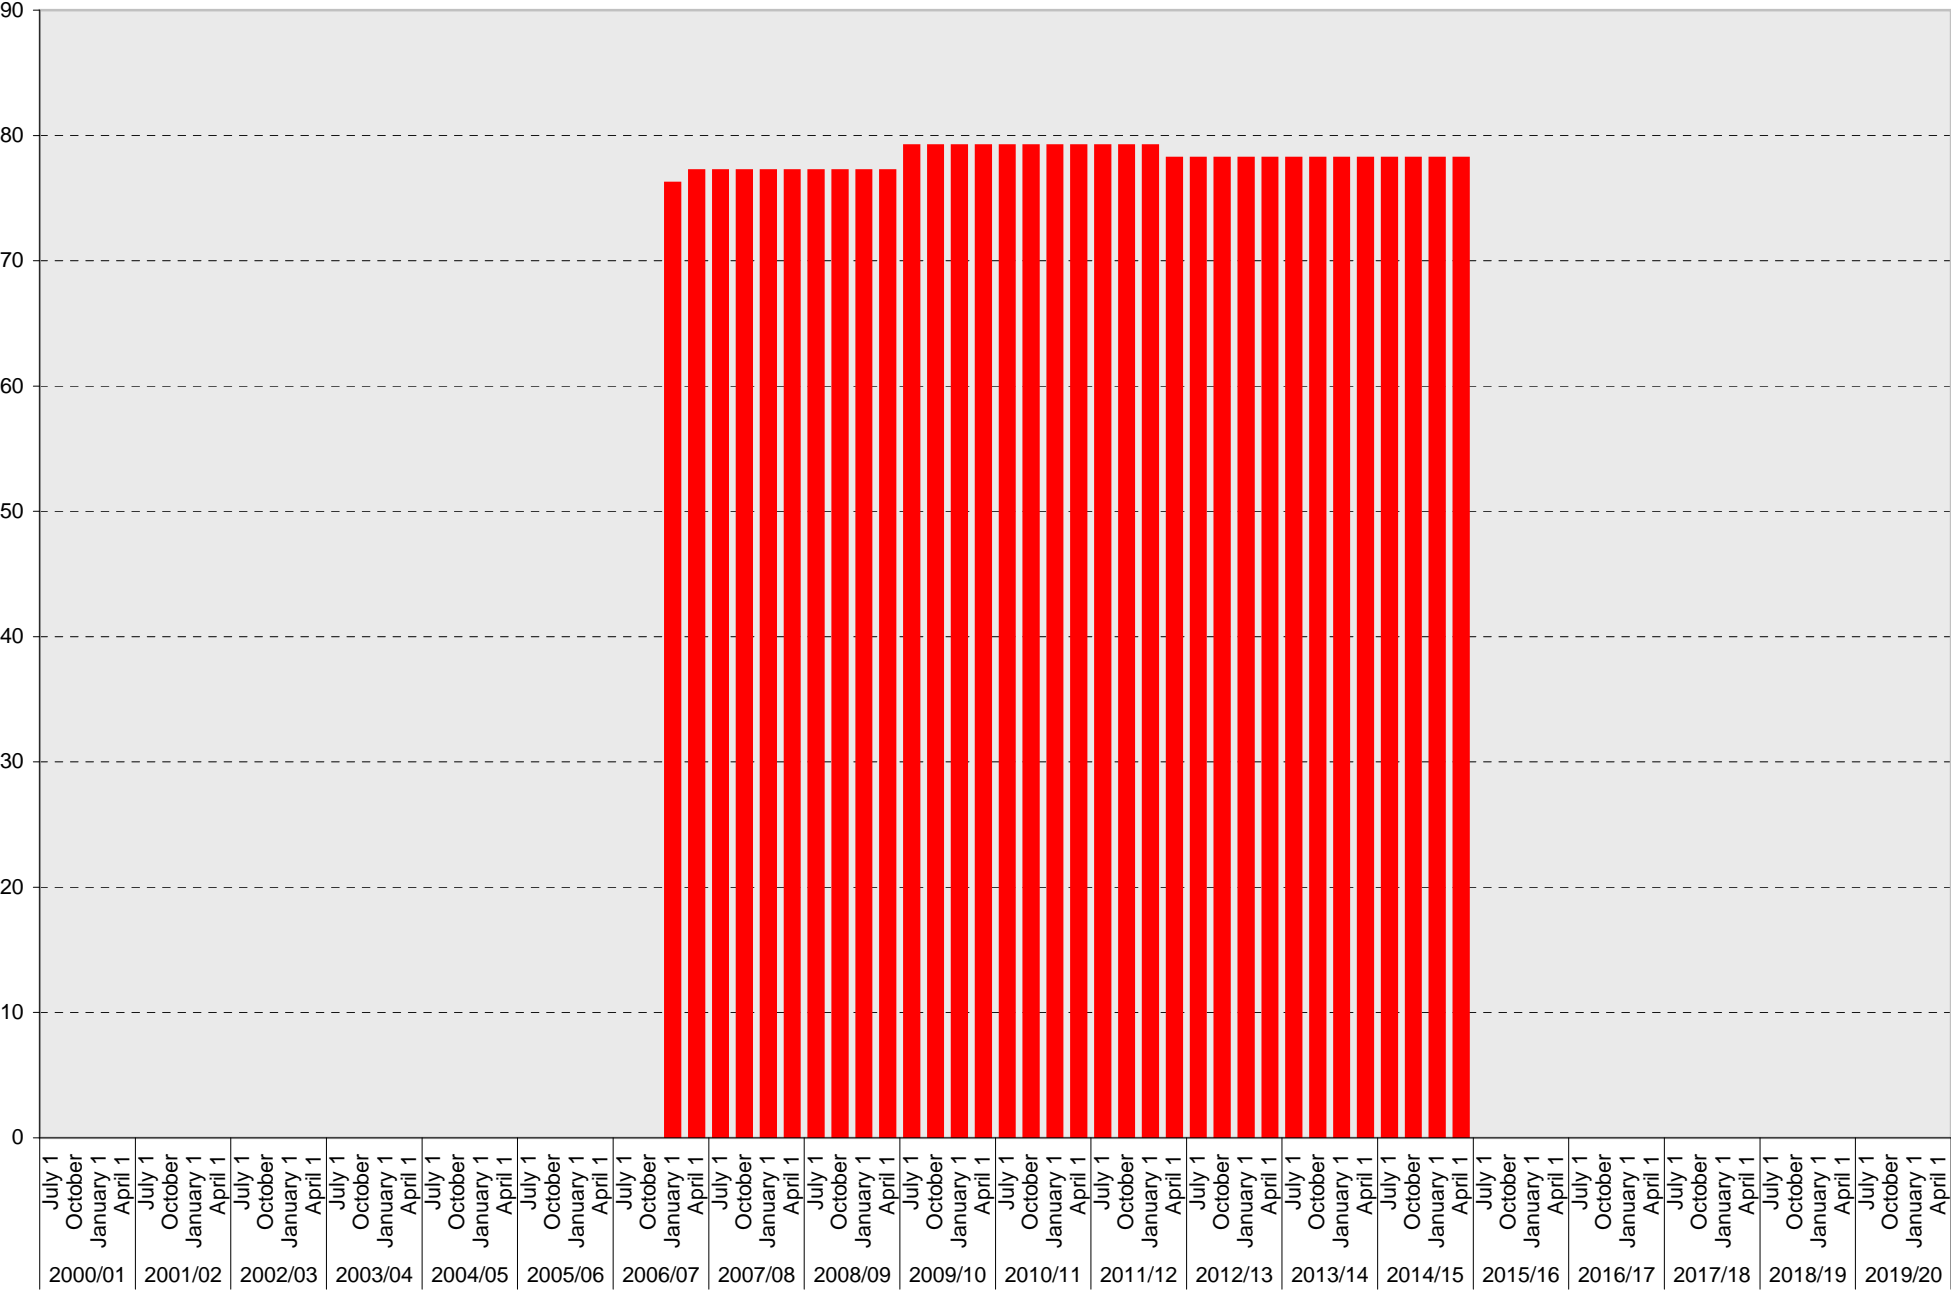

University of California, San Diego Parking Space Inventory

Lot P206: A Parking Spaces

■ A

University of California, San Diego Parking Space Inventory

Lot P206: Visitor: Meter Parking Spaces

Visitor: Meter

University of California, San Diego Parking Space Inventory

Lot P206: Visitor: Total Parking Spaces

Visitor: Total

University of California, San Diego Parking Space Inventory

Lot P206: Reserved Parking Spaces