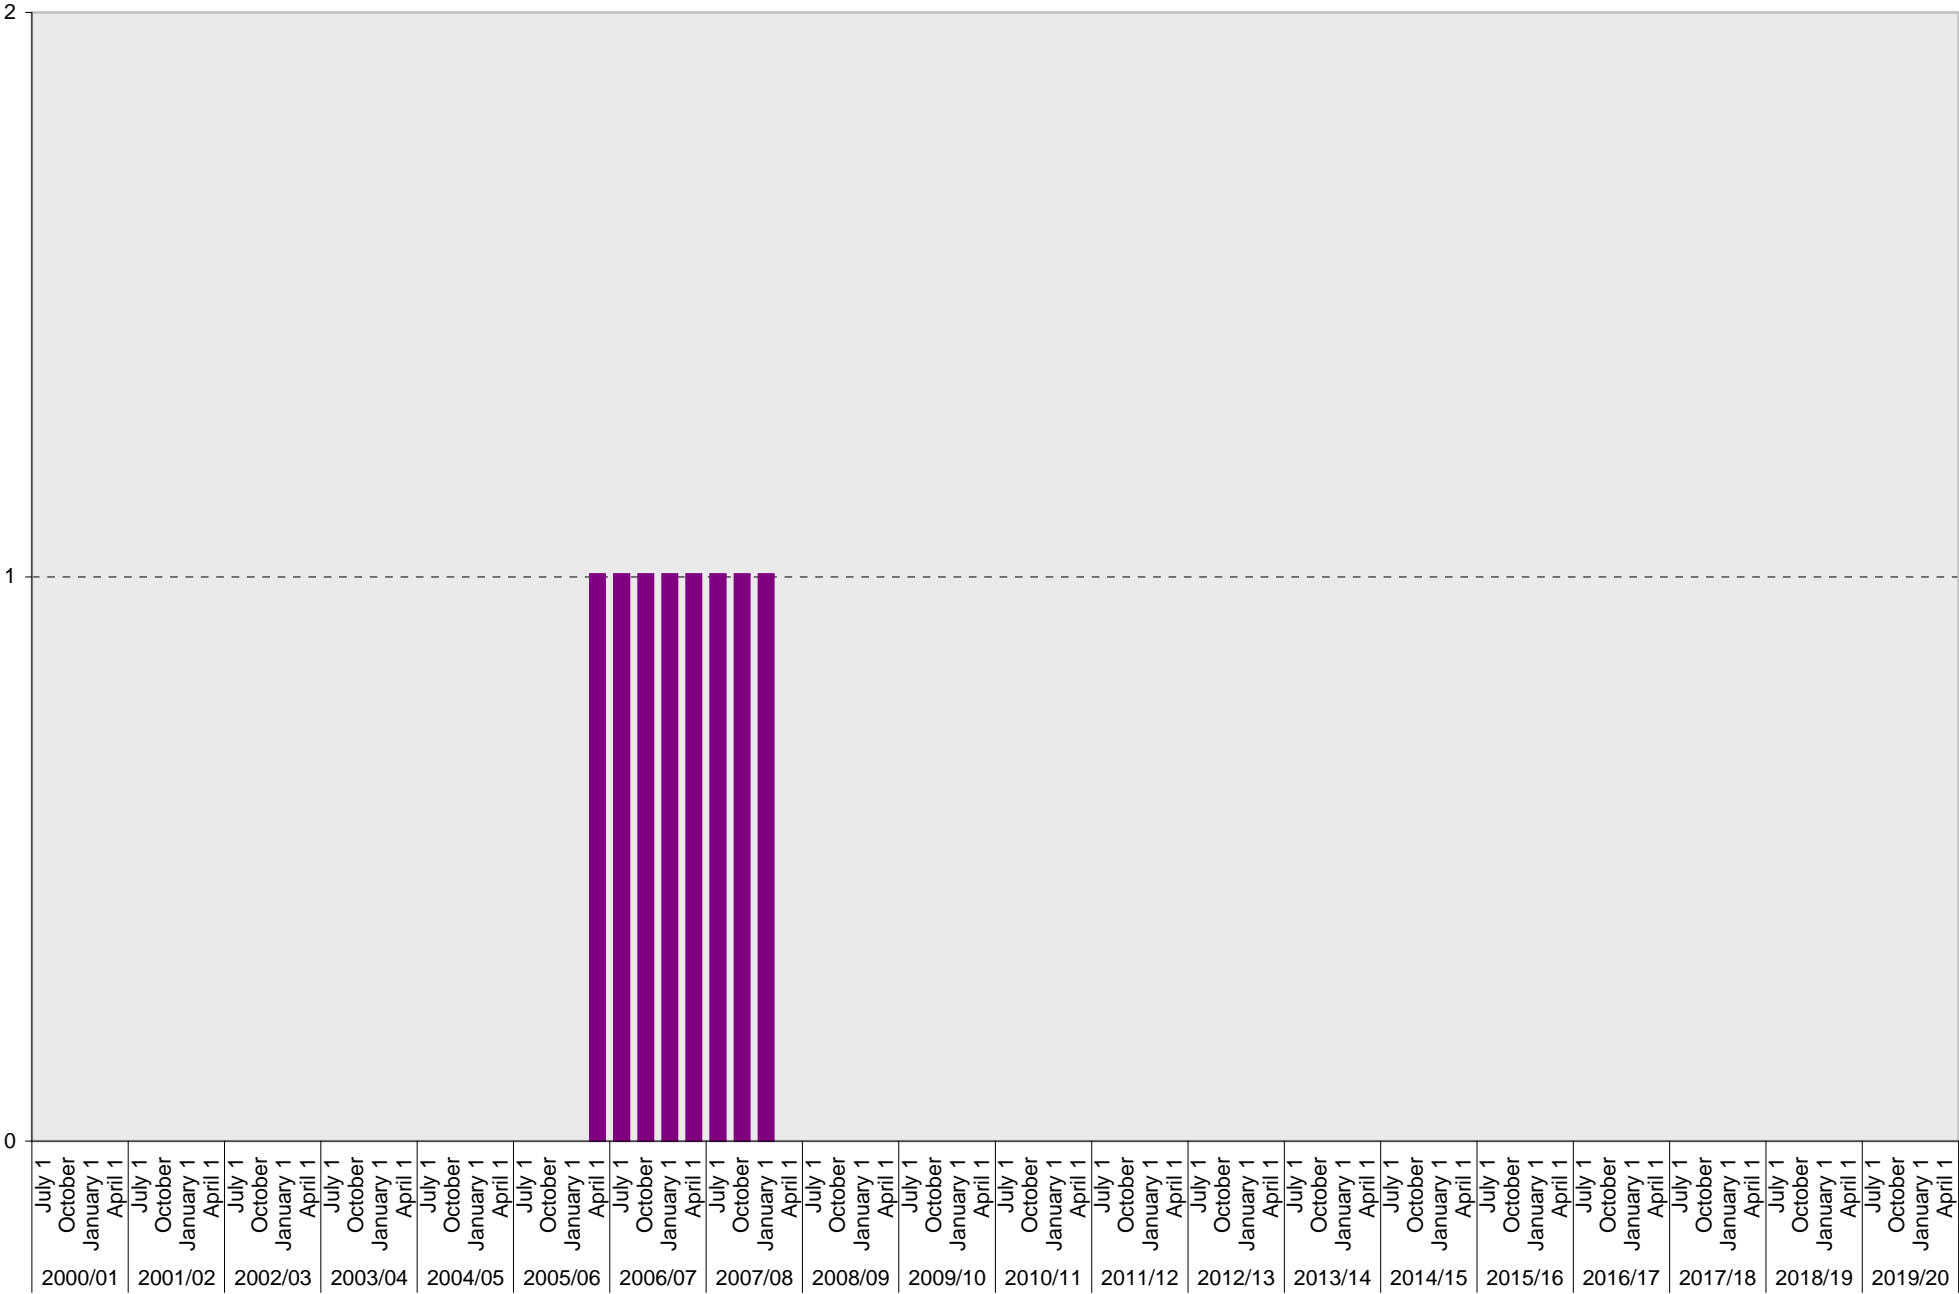

University of California, San Diego Parking Space Inventory
Lot P206: Allocated: Flexcar Parking Spaces

■ Allocated