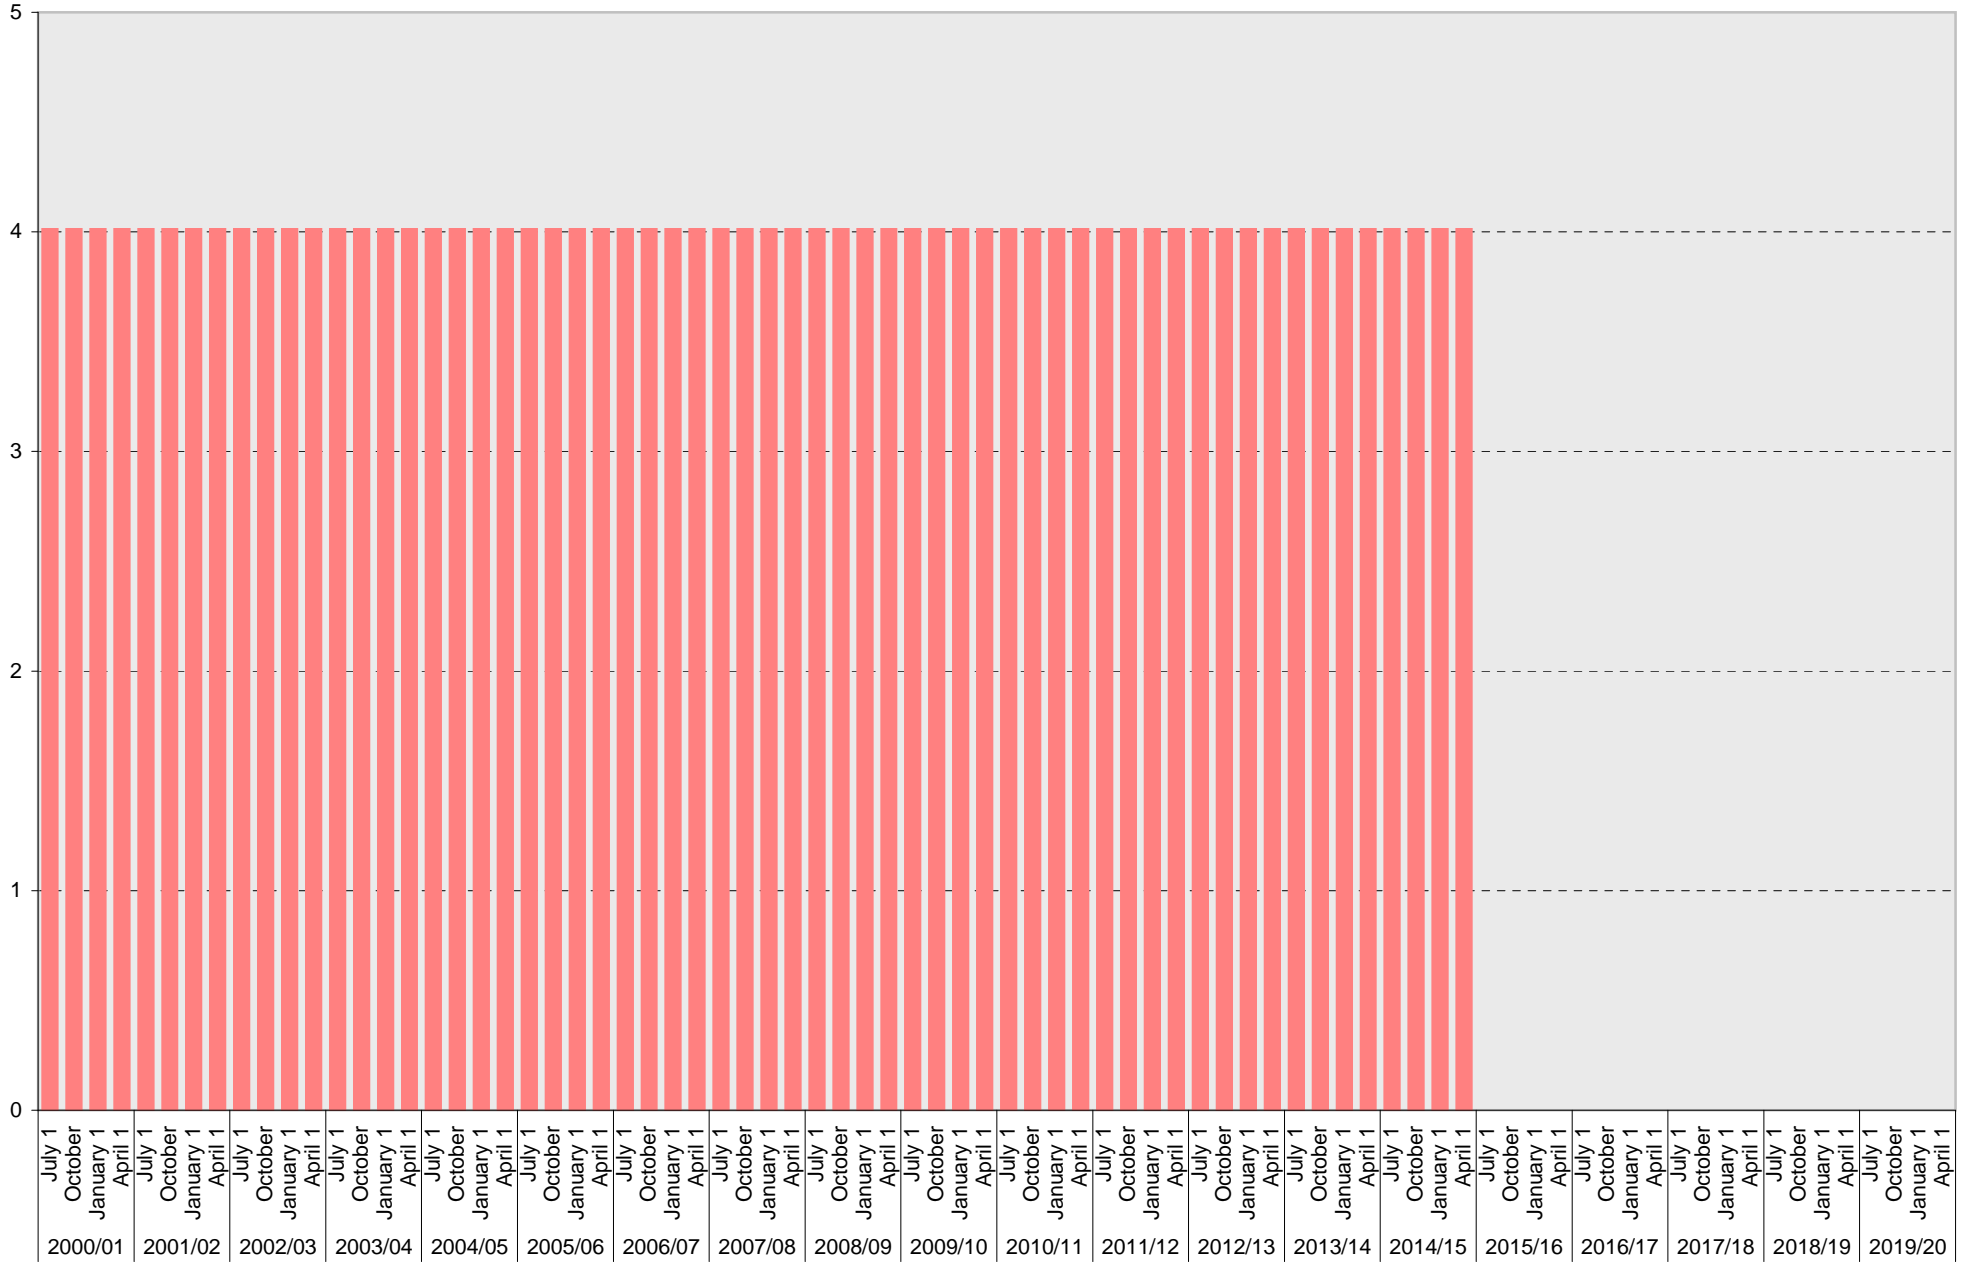

# University of California, San Diego Parking Space Inventory

## Lot P205: Service Yard Parking Spaces

■ Service Yard

University of California, San Diego Parking Space Inventory  
Lot P205: Total Parking Spaces

■ Total

University of California, San Diego Parking Space Inventory  
Lot P205

Date		Parking Spaces										Motorcycle Parking Sections	
		A	B	S	Visitor	Reserved	Allocated	Accessible	UC Vehicle	Service Yard	Loading		Total
2000/01	July 1									4		4	
	October 1									4		4	
	January 1									4		4	
	April 1									4		4	
2001/02	July 1									4		4	
	October 1									4		4	
	January 1									4		4	
	April 1									4		4	
2002/03	July 1									4		4	
	October 1									4		4	
	January 1									4		4	
	April 1									4		4	
2003/04	July 1									4		4	
	October 1									4		4	
	January 1									4		4	
	April 1									4		4	
2004/05	July 1									4		4	
	October 1									4		4	
	January 1									4		4	
	April 1									4		4	
2005/06	July 1									4		4	
	October 1									4		4	
	January 1									4		4	
	April 1									4		4	
2006/07	July 1									4		4	
	October 1									4		4	
	January 1									4		4	
	April 1									4		4	
2007/08	July 1									4		4	
	October 1									4		4	
	January 1									4		4	
	April 1									4		4	
2008/09	July 1									4		4	
	October 1									4		4	
	January 1									4		4	
	April 1									4		4	
2009/10	July 1									4		4	
	October 1									4		4	
	January 1									4		4	
	April 1									4		4	