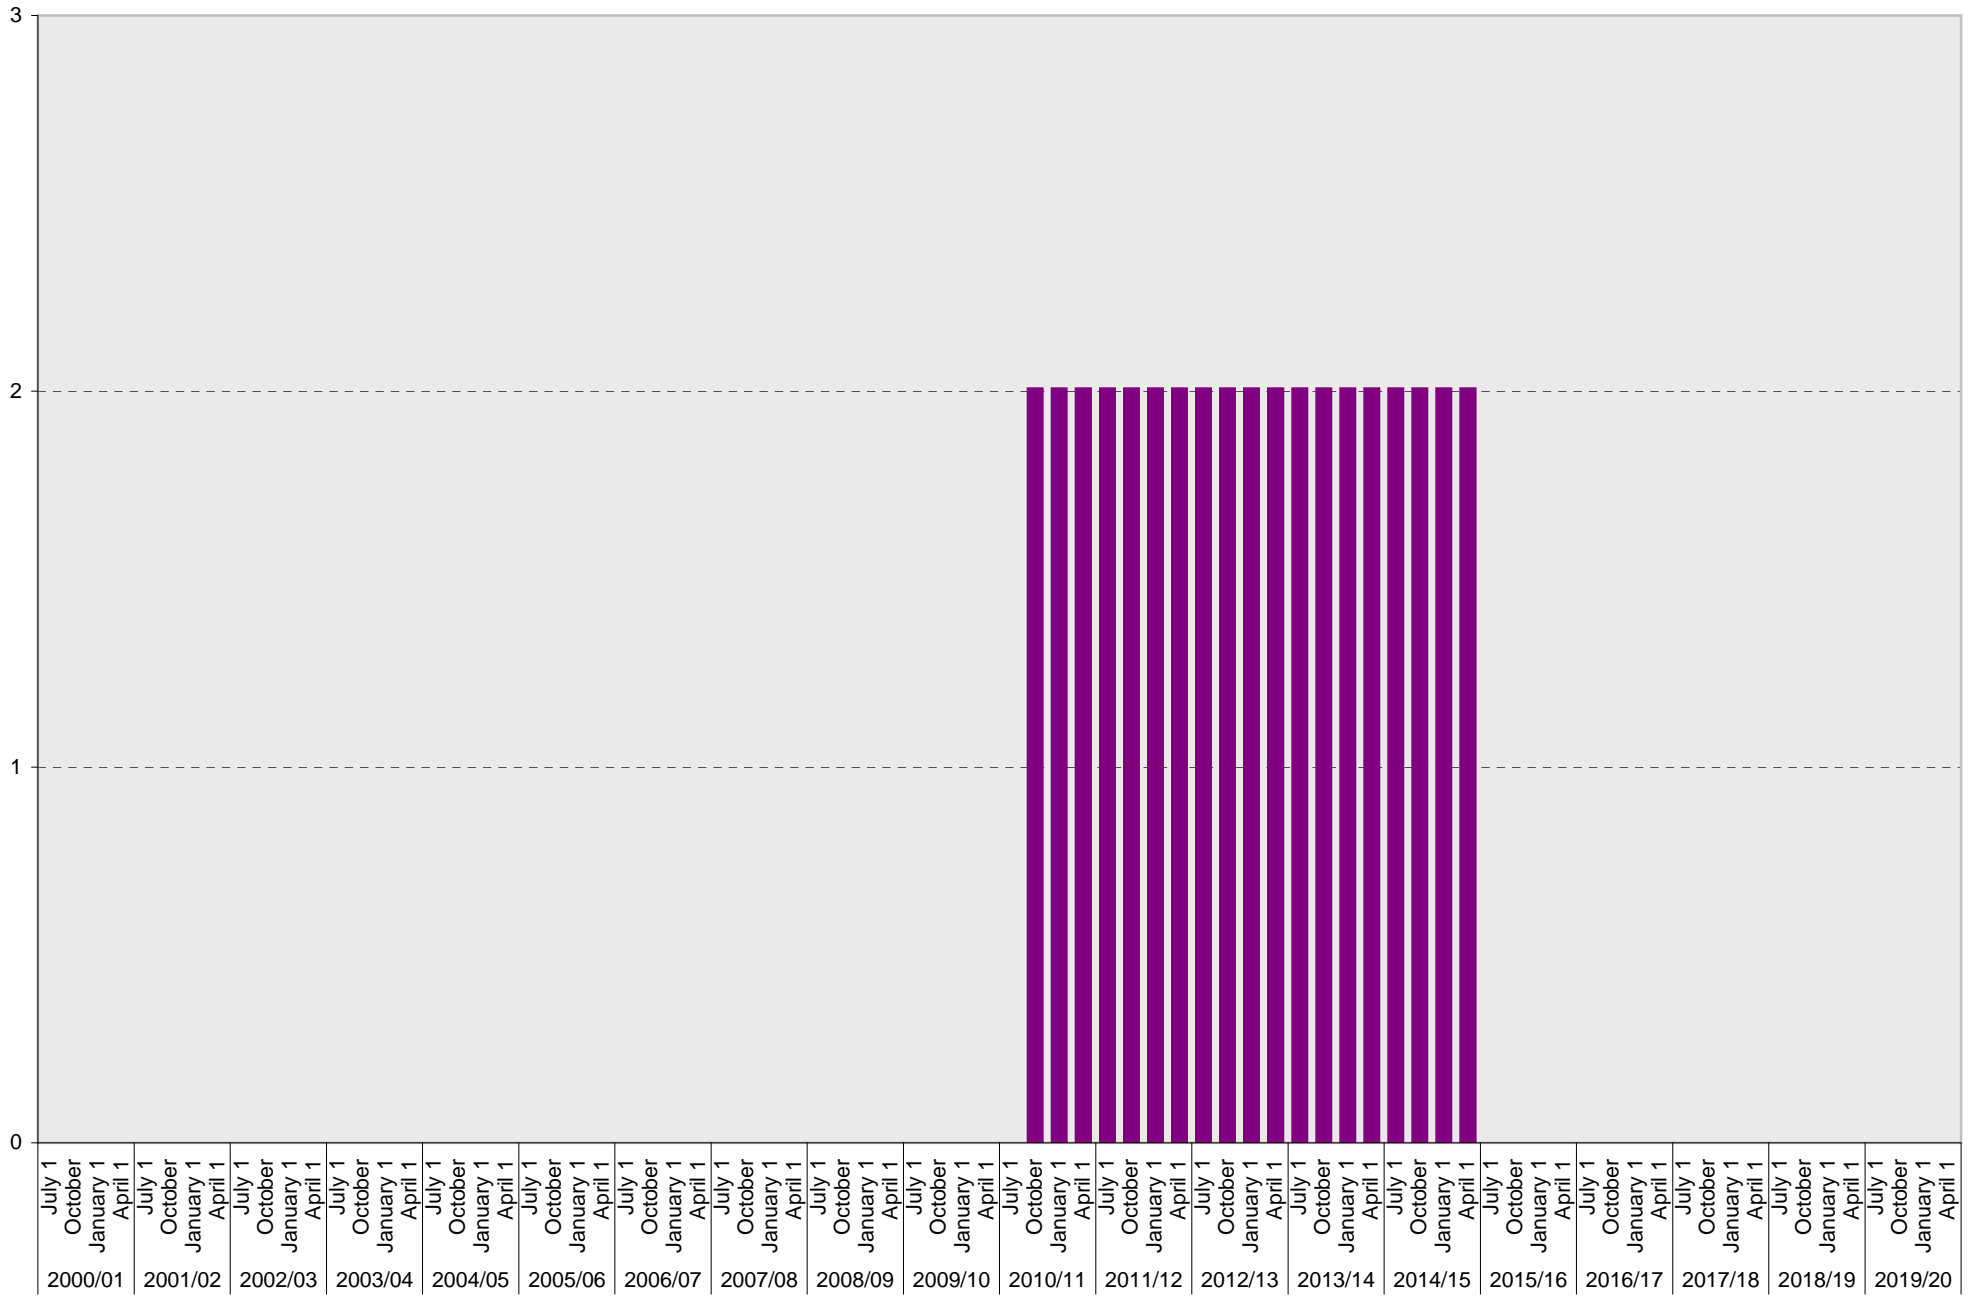

University of California, San Diego Parking Space Inventory

Lot P204: Allocated: Housing/Dining Maintenance Vehicle Parking Spaces

■ Allocated

University of California, San Diego Parking Space Inventory

Lot P204: Allocated: Total Parking Spaces

■ Allocated: Total

University of California, San Diego Parking Space Inventory

Lot P204: UC Vehicle Parking Spaces

■ UC Vehicle

University of California, San Diego Parking Space Inventory

Lot P204: Service Yard Parking Spaces

Service Yard

University of California, San Diego Parking Space Inventory
Lot P204: Total Parking Spaces

■ Total

University of California, San Diego Parking Space Inventory
Lot P204

Date		Parking Spaces										Motorcycle Parking Sections	
		A	B	S	Visitor	Reserved	Allocated	Accessible	UC Vehicle	Service Yard	Loading		Total
2000/01	July 1								1	2		3	
	October 1								1	2		3	
	January 1								1	2		3	
	April 1									2		2	
2001/02	July 1									2		2	
	October 1									2		2	
	January 1									2		2	
	April 1									2		2	
2002/03	July 1									2		2	
	October 1									2		2	
	January 1									2		2	
	April 1									2		2	
2003/04	July 1									2		2	
	October 1									2		2	
	January 1									2		2	
	April 1									2		2	
2004/05	July 1									2		2	
	October 1									2		2	
	January 1									2		2	
	April 1									2		2	
2005/06	July 1									2		2	
	October 1									2		2	
	January 1									2		2	
	April 1									2		2	
2006/07	July 1									2		2	
	October 1									2		2	
	January 1									2		2	
	April 1									2		2	
2007/08	July 1									2		2	
	October 1									2		2	
	January 1									2		2	
	April 1									2		2	
2008/09	July 1									2		2	
	October 1									2		2	
	January 1									2		2	
	April 1									2		2	
2009/10	July 1									2		2	
	October 1									2		2	
	January 1									2		2	
	April 1									2		2	