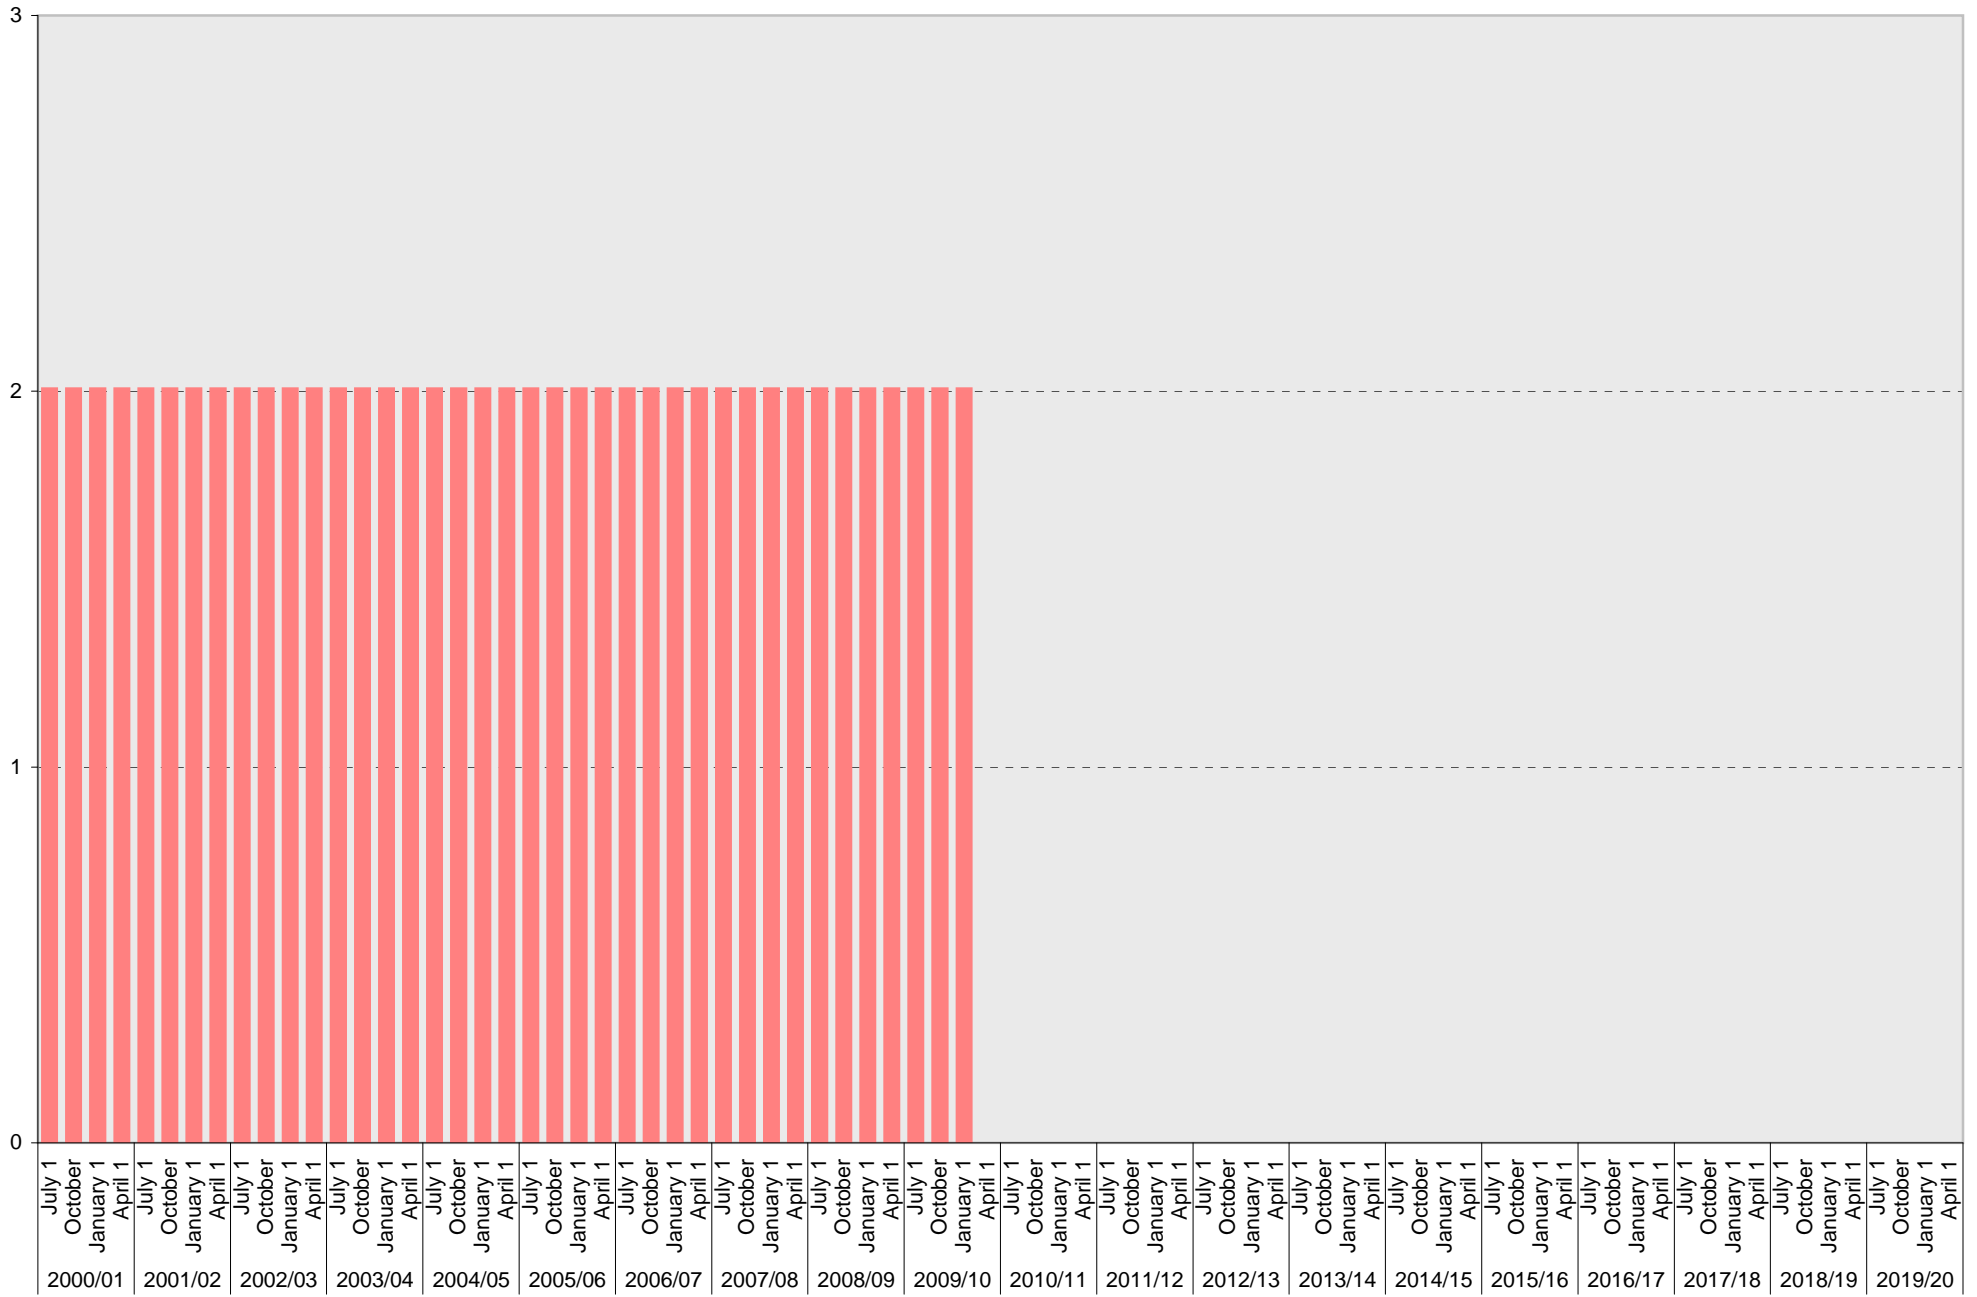

University of California, San Diego Parking Space Inventory

Lot P204: Allocated: Housing/Dining Maintenance Vehicle Parking Spaces

■ Allocated

University of California, San Diego Parking Space Inventory

Lot P204: Allocated: Total Parking Spaces

■ Allocated: Total

University of California, San Diego Parking Space Inventory

Lot P204: UC Vehicle Parking Spaces

■ UC Vehicle

University of California, San Diego Parking Space Inventory

Lot P204: Service Yard Parking Spaces

Service Yard

University of California, San Diego Parking Space Inventory
Lot P204: Total Parking Spaces

■ Total

University of California, San Diego Parking Space Inventory
Lot P204

Date		Parking Spaces										Motorcycle Parking Sections	
		A	B	S	Visitor	Reserved	Allocated	Accessible	UC Vehicle	Service Yard	Loading		Total
2000/01	July 1								1	2		3	
	October 1								1	2		3	
	January 1								1	2		3	
	April 1									2		2	
2001/02	July 1									2		2	
	October 1									2		2	
	January 1									2		2	
	April 1									2		2	
2002/03	July 1									2		2	
	October 1									2		2	
	January 1									2		2	
	April 1									2		2	
2003/04	July 1									2		2	
	October 1									2		2	
	January 1									2		2	
	April 1									2		2	
2004/05	July 1									2		2	
	October 1									2		2	
	January 1									2		2	
	April 1									2		2	
2005/06	July 1									2		2	
	October 1									2		2	
	January 1									2		2	
	April 1									2		2	
2006/07	July 1									2		2	
	October 1									2		2	
	January 1									2		2	
	April 1									2		2	
2007/08	July 1									2		2	
	October 1									2		2	
	January 1									2		2	
	April 1									2		2	
2008/09	July 1									2		2	
	October 1									2		2	
	January 1									2		2	
	April 1									2		2	
2009/10	July 1									2		2	
	October 1									2		2	
	January 1									2		2	
	April 1									2		2	