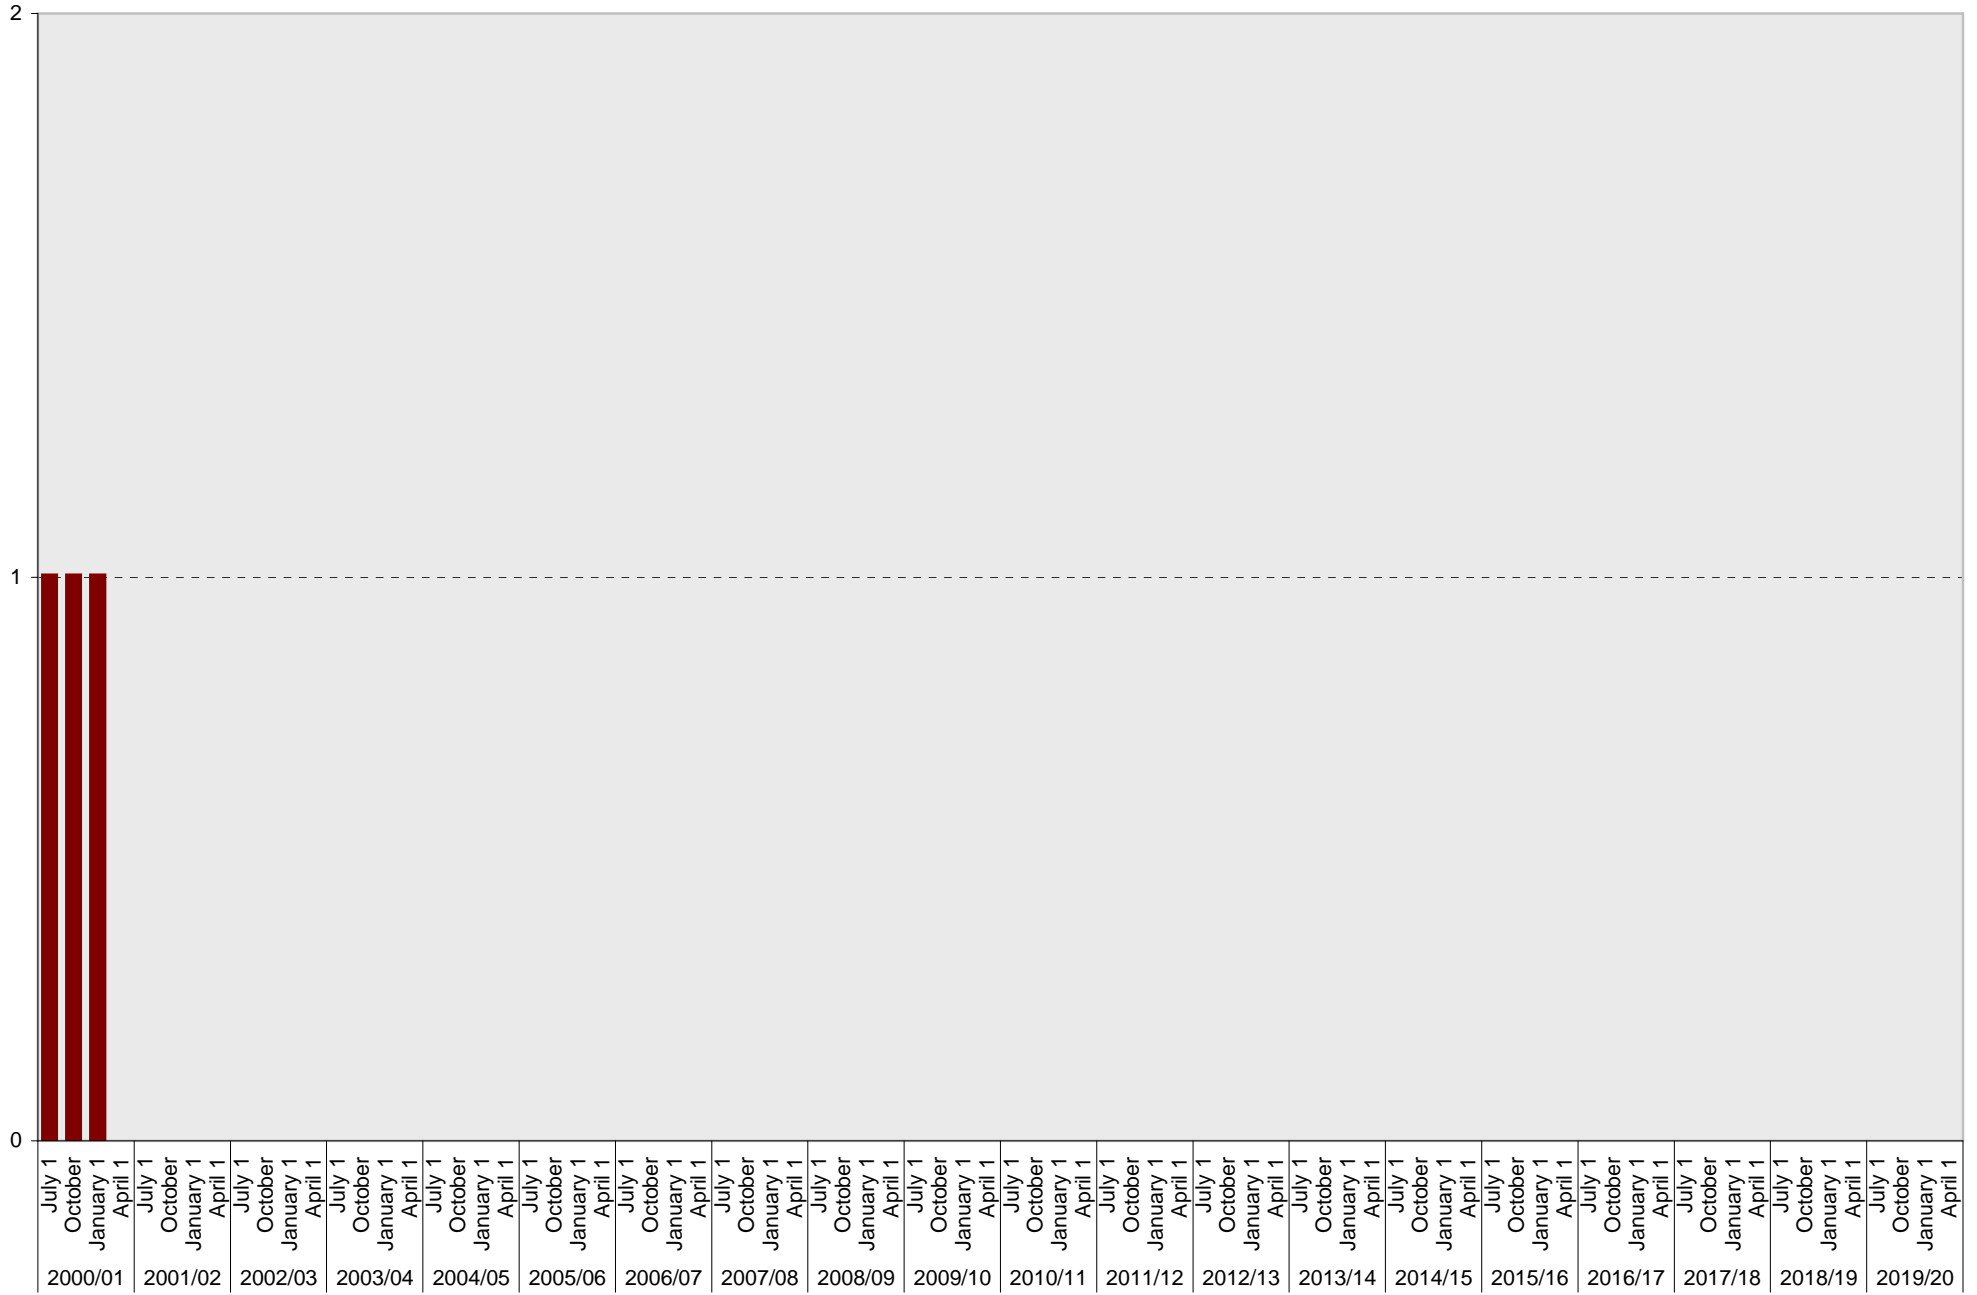

University of California, San Diego Parking Space Inventory

Lot P204: Allocated: Housing/Dining Maintenance Vehicle Parking Spaces

■ Allocated

University of California, San Diego Parking Space Inventory

Lot P204: Allocated: Total Parking Spaces

■ Allocated: Total

University of California, San Diego Parking Space Inventory

Lot P204: UC Vehicle Parking Spaces

■ UC Vehicle

University of California, San Diego Parking Space Inventory

Lot P204: Service Yard Parking Spaces