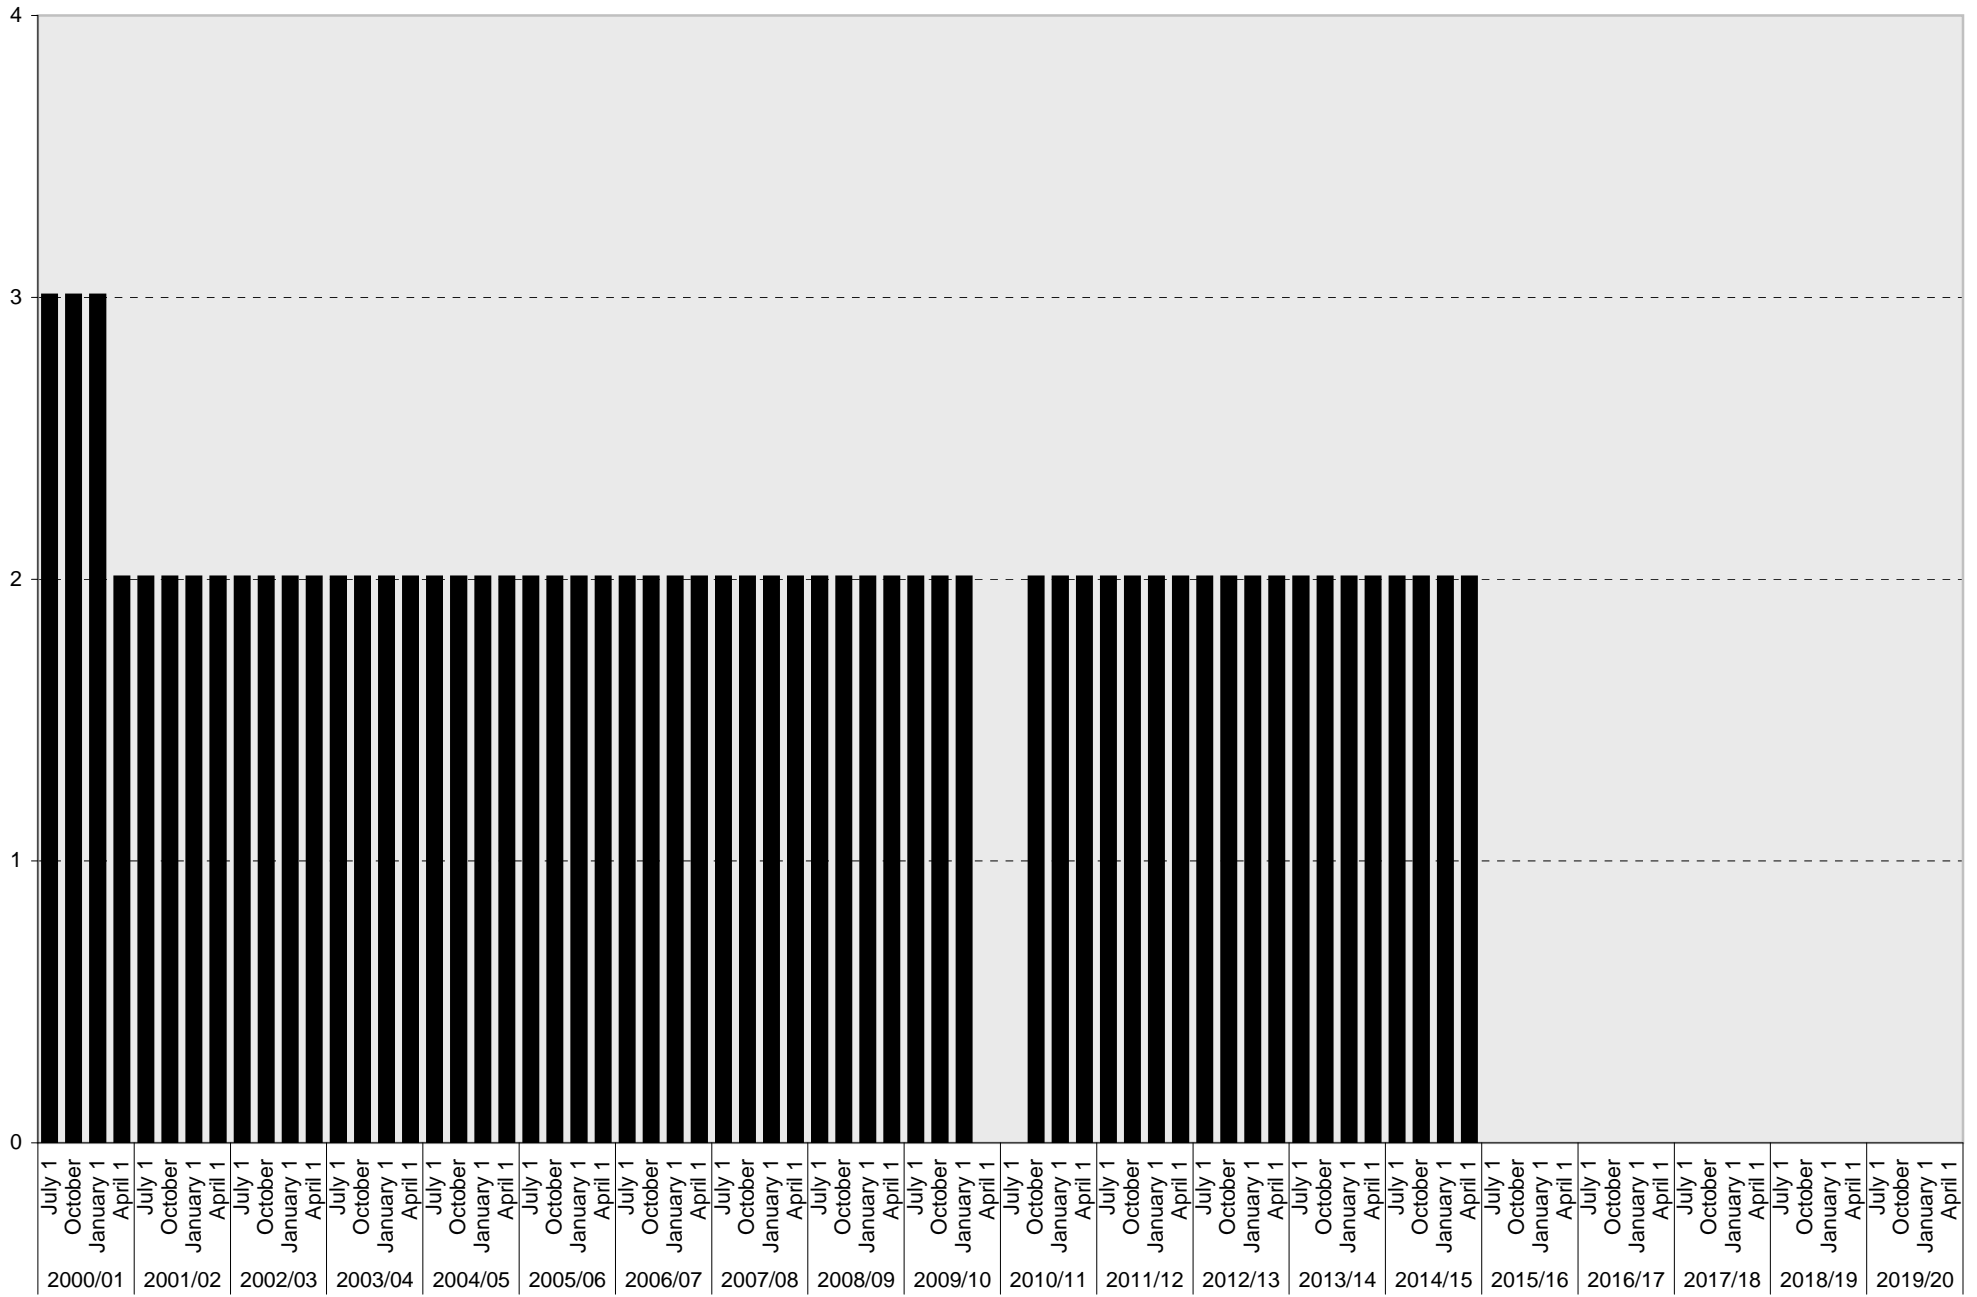

Service Yard

University of California, San Diego Parking Space Inventory
Lot P204: Total Parking Spaces

■ Total

University of California, San Diego Parking Space Inventory
Lot P204

Date		Parking Spaces										Motorcycle Parking Sections	
		A	B	S	Visitor	Reserved	Allocated	Accessible	UC Vehicle	Service Yard	Loading		Total
2000/01	July 1								1	2		3	
	October 1								1	2		3	
	January 1								1	2		3	
	April 1									2		2	
2001/02	July 1									2		2	
	October 1									2		2	
	January 1									2		2	
	April 1									2		2	
2002/03	July 1									2		2	
	October 1									2		2	
	January 1									2		2	
	April 1									2		2	
2003/04	July 1									2		2	
	October 1									2		2	
	January 1									2		2	
	April 1									2		2	
2004/05	July 1									2		2	
	October 1									2		2	
	January 1									2		2	
	April 1									2		2	
2005/06	July 1									2		2	
	October 1									2		2	
	January 1									2		2	
	April 1									2		2	
2006/07	July 1									2		2	
	October 1									2		2	
	January 1									2		2	
	April 1									2		2	
2007/08	July 1									2		2	
	October 1									2		2	
	January 1									2		2	
	April 1									2		2	
2008/09	July 1									2		2	
	October 1									2		2	
	January 1									2		2	
	April 1									2		2	
2009/10	July 1									2		2	
	October 1									2		2	
	January 1									2		2	
	April 1									2		2	