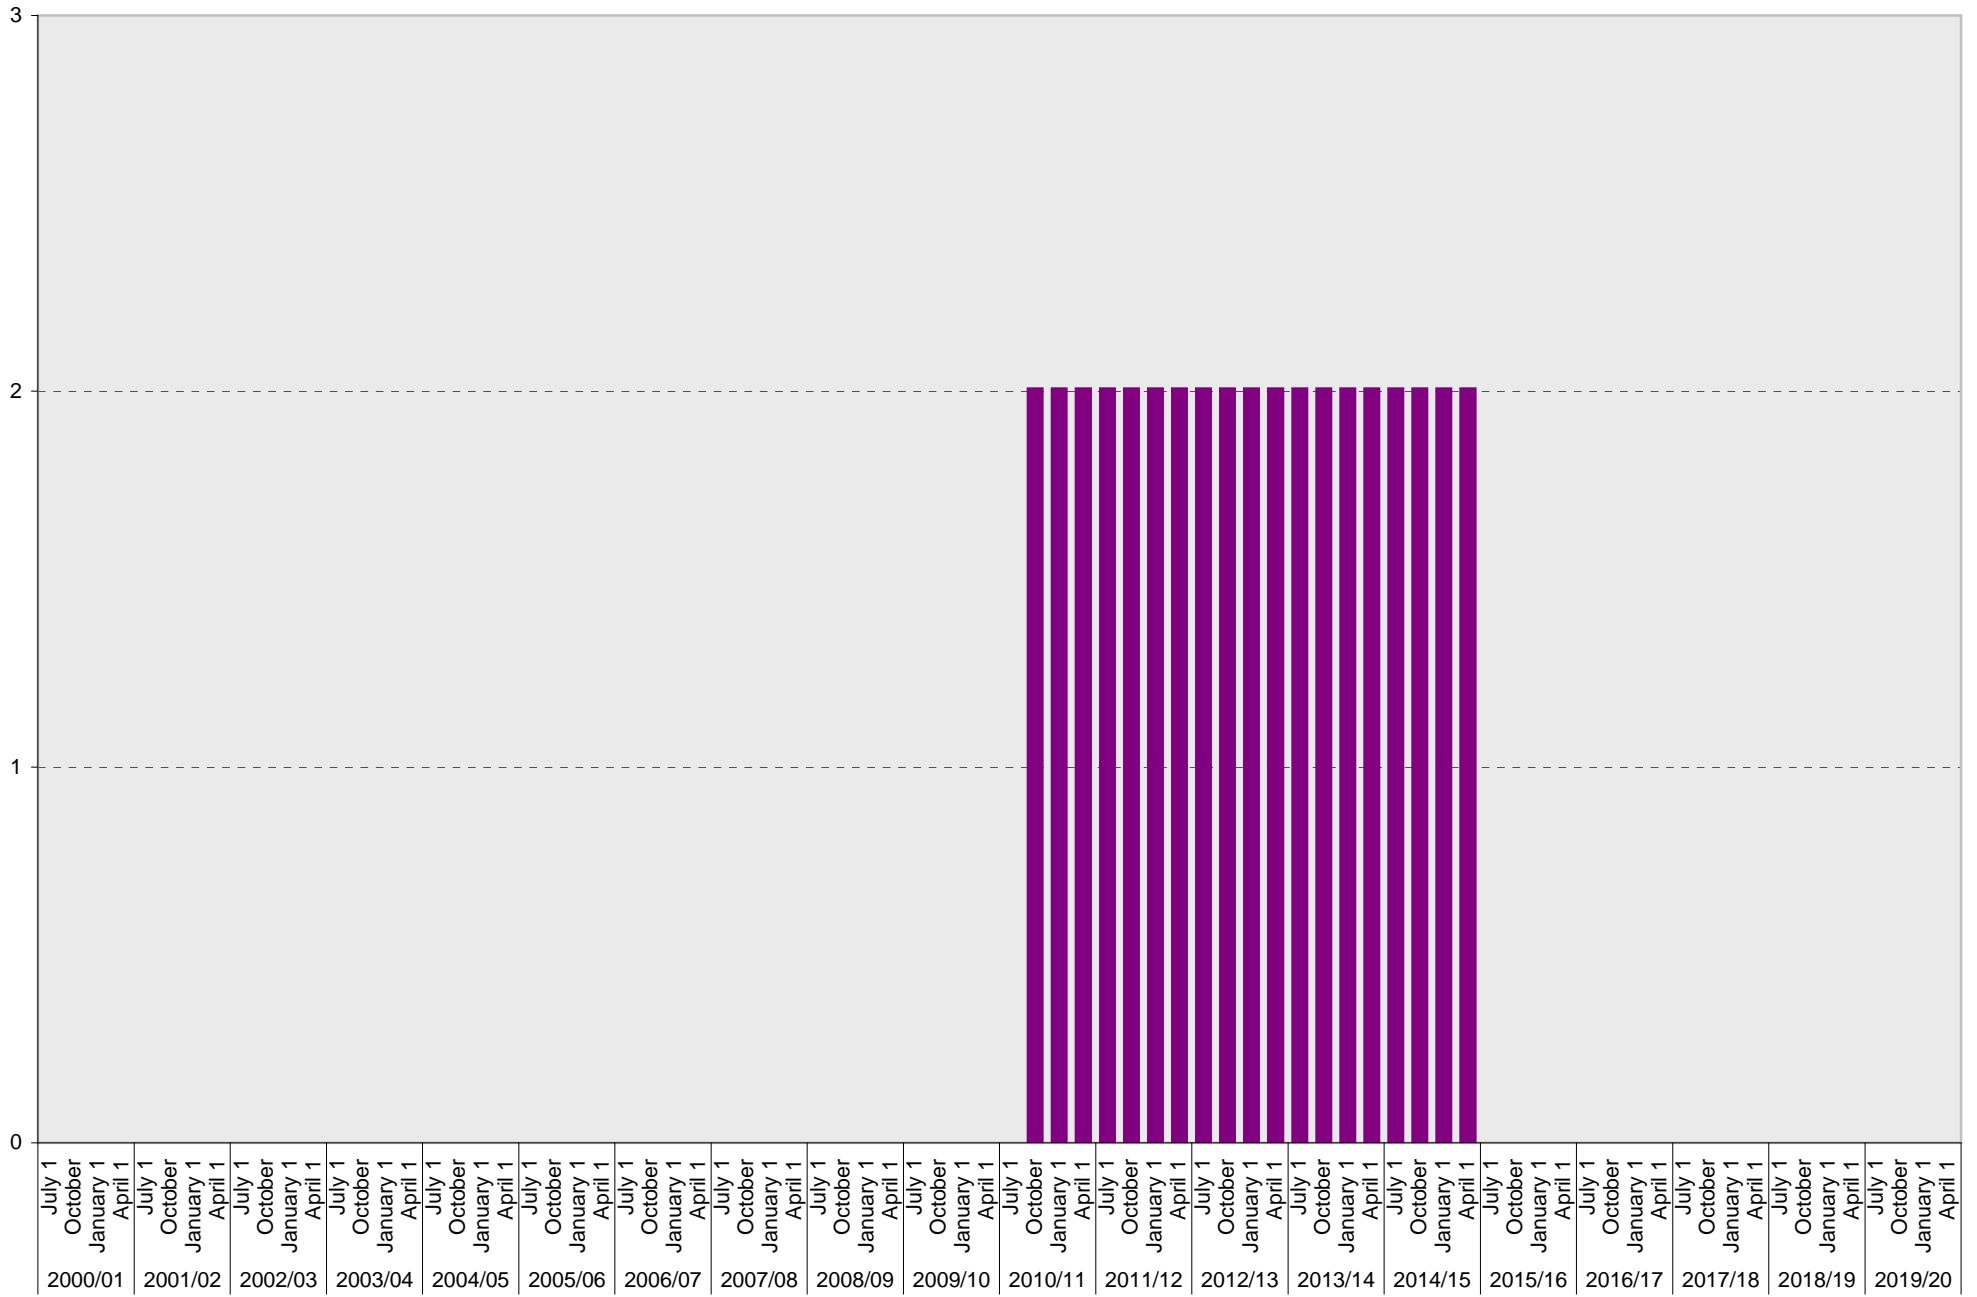

University of California, San Diego Parking Space Inventory

Lot P204: Allocated: Housing/Dining Maintenance Vehicle Parking Spaces

■ Allocated

University of California, San Diego Parking Space Inventory

Lot P204: Allocated: Total Parking Spaces

■ Allocated: Total

University of California, San Diego Parking Space Inventory

Lot P204: UC Vehicle Parking Spaces

■ UC Vehicle

University of California, San Diego Parking Space Inventory

Lot P204: Service Yard Parking Spaces

Service Yard

University of California, San Diego Parking Space Inventory
Lot P204: Total Parking Spaces

■ Total

University of California, San Diego Parking Space Inventory
Lot P204

Date		Parking Spaces										Motorcycle Parking Sections	
		A	B	S	Visitor	Reserved	Allocated	Accessible	UC Vehicle	Service Yard	Loading		Total
2000/01	July 1								1	2		3	
	October 1								1	2		3	
	January 1								1	2		3	
	April 1									2		2	
2001/02	July 1									2		2	
	October 1									2		2	
	January 1									2		2	
	April 1									2		2	
2002/03	July 1									2		2	
	October 1									2		2	
	January 1									2		2	
	April 1									2		2	
2003/04	July 1									2		2	
	October 1									2		2	
	January 1									2		2	
	April 1									2		2	
2004/05	July 1									2		2	
	October 1									2		2	
	January 1									2		2	
	April 1									2		2	
2005/06	July 1									2		2	
	October 1									2		2	
	January 1									2		2	
	April 1									2		2	
2006/07	July 1									2		2	
	October 1									2		2	
	January 1									2		2	
	April 1									2		2	
2007/08	July 1									2		2	
	October 1									2		2	
	January 1									2		2	
	April 1									2		2	
2008/09	July 1									2		2	
	October 1									2		2	
	January 1									2		2	
	April 1									2		2	
2009/10	July 1									2		2	
	October 1									2		2	
	January 1									2		2	
	April 1									2		2	