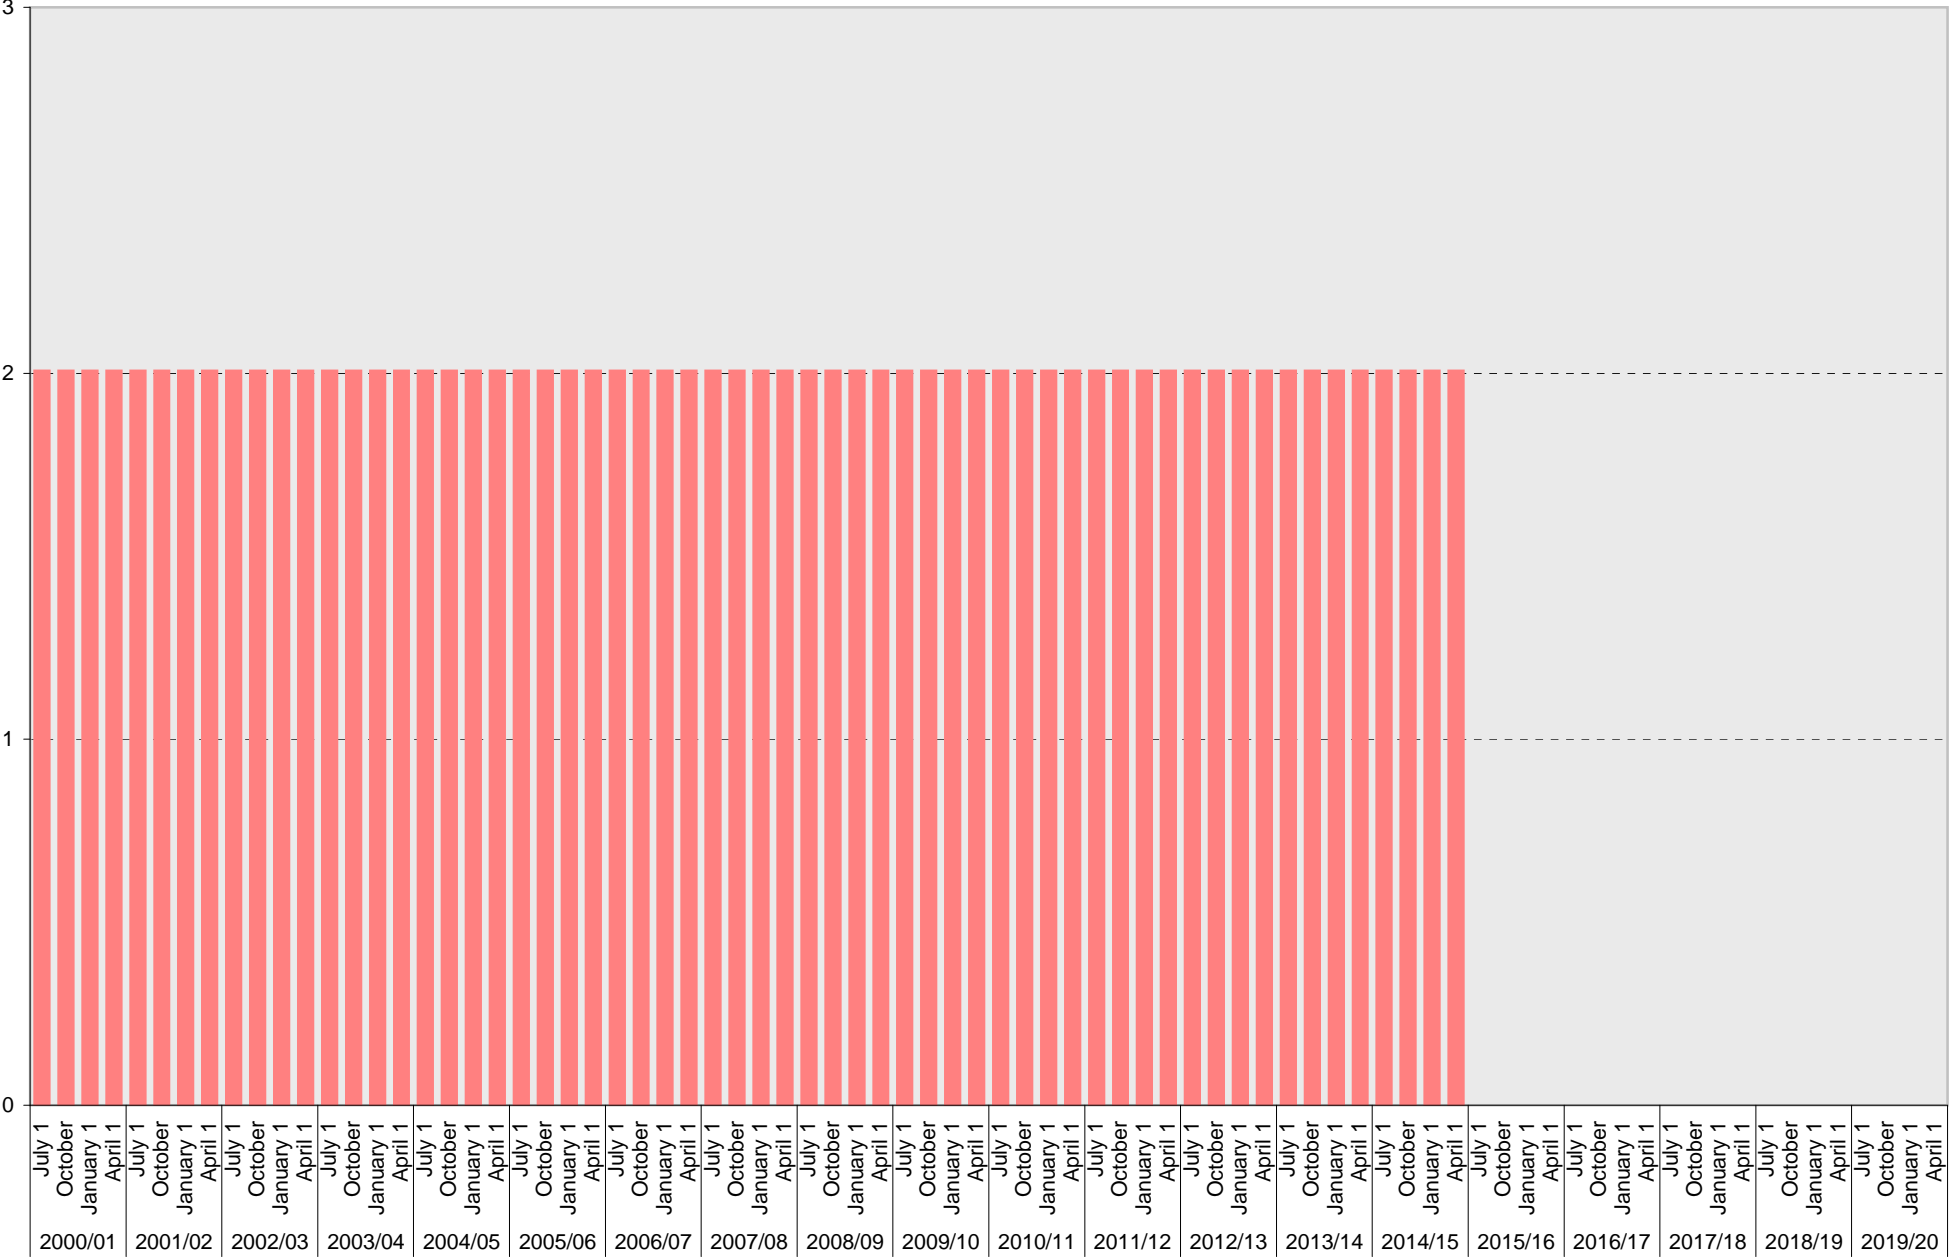

University of California, San Diego Parking Space Inventory

Lot P203: Reserved Parking Spaces

■ Reserved

University of California, San Diego Parking Space Inventory

Lot P203: Service Yard Parking Spaces

■ Service Yard

University of California, San Diego Parking Space Inventory
Lot P203: Total Parking Spaces

■ Total

University of California, San Diego Parking Space Inventory
Lot P203

Date		Parking Spaces										Motorcycle Parking Sections	
		A	B	S	Visitor	Reserved	Allocated	Accessible	UC Vehicle	Service Yard	Loading		Total
2000/01	July 1					3				2		5	
	October 1					3				2		5	
	January 1					3				2		5	
	April 1					3				2		5	
2001/02	July 1					3				2		5	
	October 1					3				2		5	
	January 1					3				2		5	
	April 1					3				2		5	
2002/03	July 1					3				2		5	
	October 1					3				2		5	
	January 1					3				2		5	
	April 1					3				2		5	
2003/04	July 1					3				2		5	
	October 1					3				2		5	
	January 1					3				2		5	
	April 1					3				2		5	
2004/05	July 1					3				2		5	
	October 1					3				2		5	
	January 1					3				2		5	
	April 1					3				2		5	
2005/06	July 1					3				2		5	
	October 1					3				2		5	
	January 1					3				2		5	
	April 1					3				2		5	
2006/07	July 1					3				2		2	
	October 1					3				2		5	
	January 1					3				2		5	
	April 1					3				2		5	
2007/08	July 1					3				2		5	
	October 1					3				2		5	
	January 1					3				2		5	
	April 1					3				2		5	
2008/09	July 1					3				2		5	
	October 1					3				2		5	
	January 1					3				2		5	
	April 1					3				2		5	
2009/10	July 1					3				2		5	
	October 1					3				2		5	
	January 1					3				2		5	
	April 1					3				2		5	