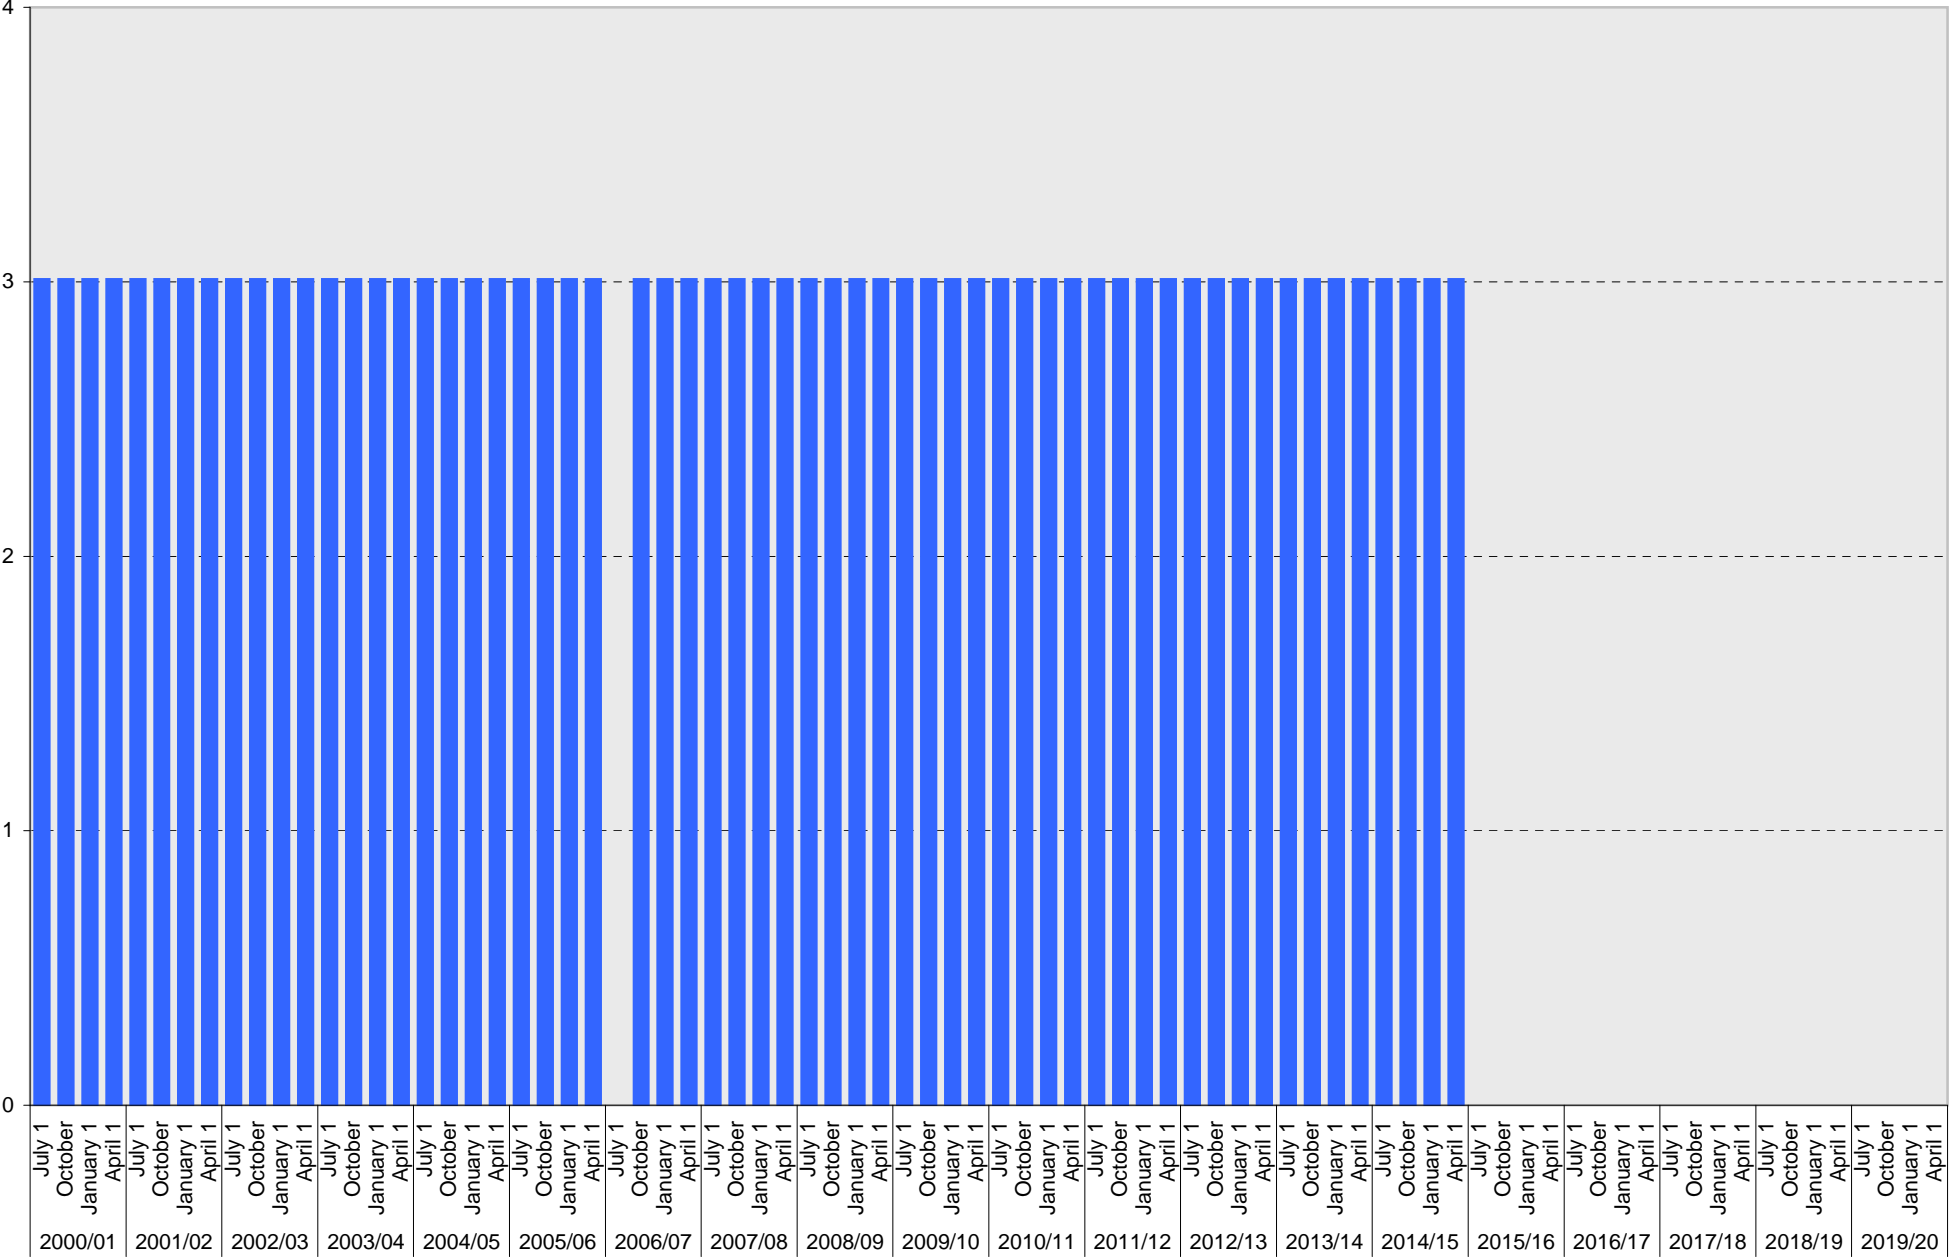

University of California, San Diego Parking Space Inventory

Lot P203: Reserved Parking Spaces

■ Reserved

University of California, San Diego Parking Space Inventory

Lot P203: Service Yard Parking Spaces

■ Service Yard

University of California, San Diego Parking Space Inventory
Lot P203: Total Parking Spaces

■ Total

University of California, San Diego Parking Space Inventory
Lot P203

Date		Parking Spaces										Motorcycle Parking Sections	
		A	B	S	Visitor	Reserved	Allocated	Accessible	UC Vehicle	Service Yard	Loading		Total
2000/01	July 1					3				2		5	
	October 1					3				2		5	
	January 1					3				2		5	
	April 1					3				2		5	
2001/02	July 1					3				2		5	
	October 1					3				2		5	
	January 1					3				2		5	
	April 1					3				2		5	
2002/03	July 1					3				2		5	
	October 1					3				2		5	
	January 1					3				2		5	
	April 1					3				2		5	
2003/04	July 1					3				2		5	
	October 1					3				2		5	
	January 1					3				2		5	
	April 1					3				2		5	
2004/05	July 1					3				2		5	
	October 1					3				2		5	
	January 1					3				2		5	
	April 1					3				2		5	
2005/06	July 1					3				2		5	
	October 1					3				2		5	
	January 1					3				2		5	
	April 1					3				2		5	
2006/07	July 1					3				2		2	
	October 1					3				2		5	
	January 1					3				2		5	
	April 1					3				2		5	
2007/08	July 1					3				2		5	
	October 1					3				2		5	
	January 1					3				2		5	
	April 1					3				2		5	
2008/09	July 1					3				2		5	
	October 1					3				2		5	
	January 1					3				2		5	
	April 1					3				2		5	
2009/10	July 1					3				2		5	
	October 1					3				2		5	
	January 1					3				2		5	
	April 1					3				2		5	