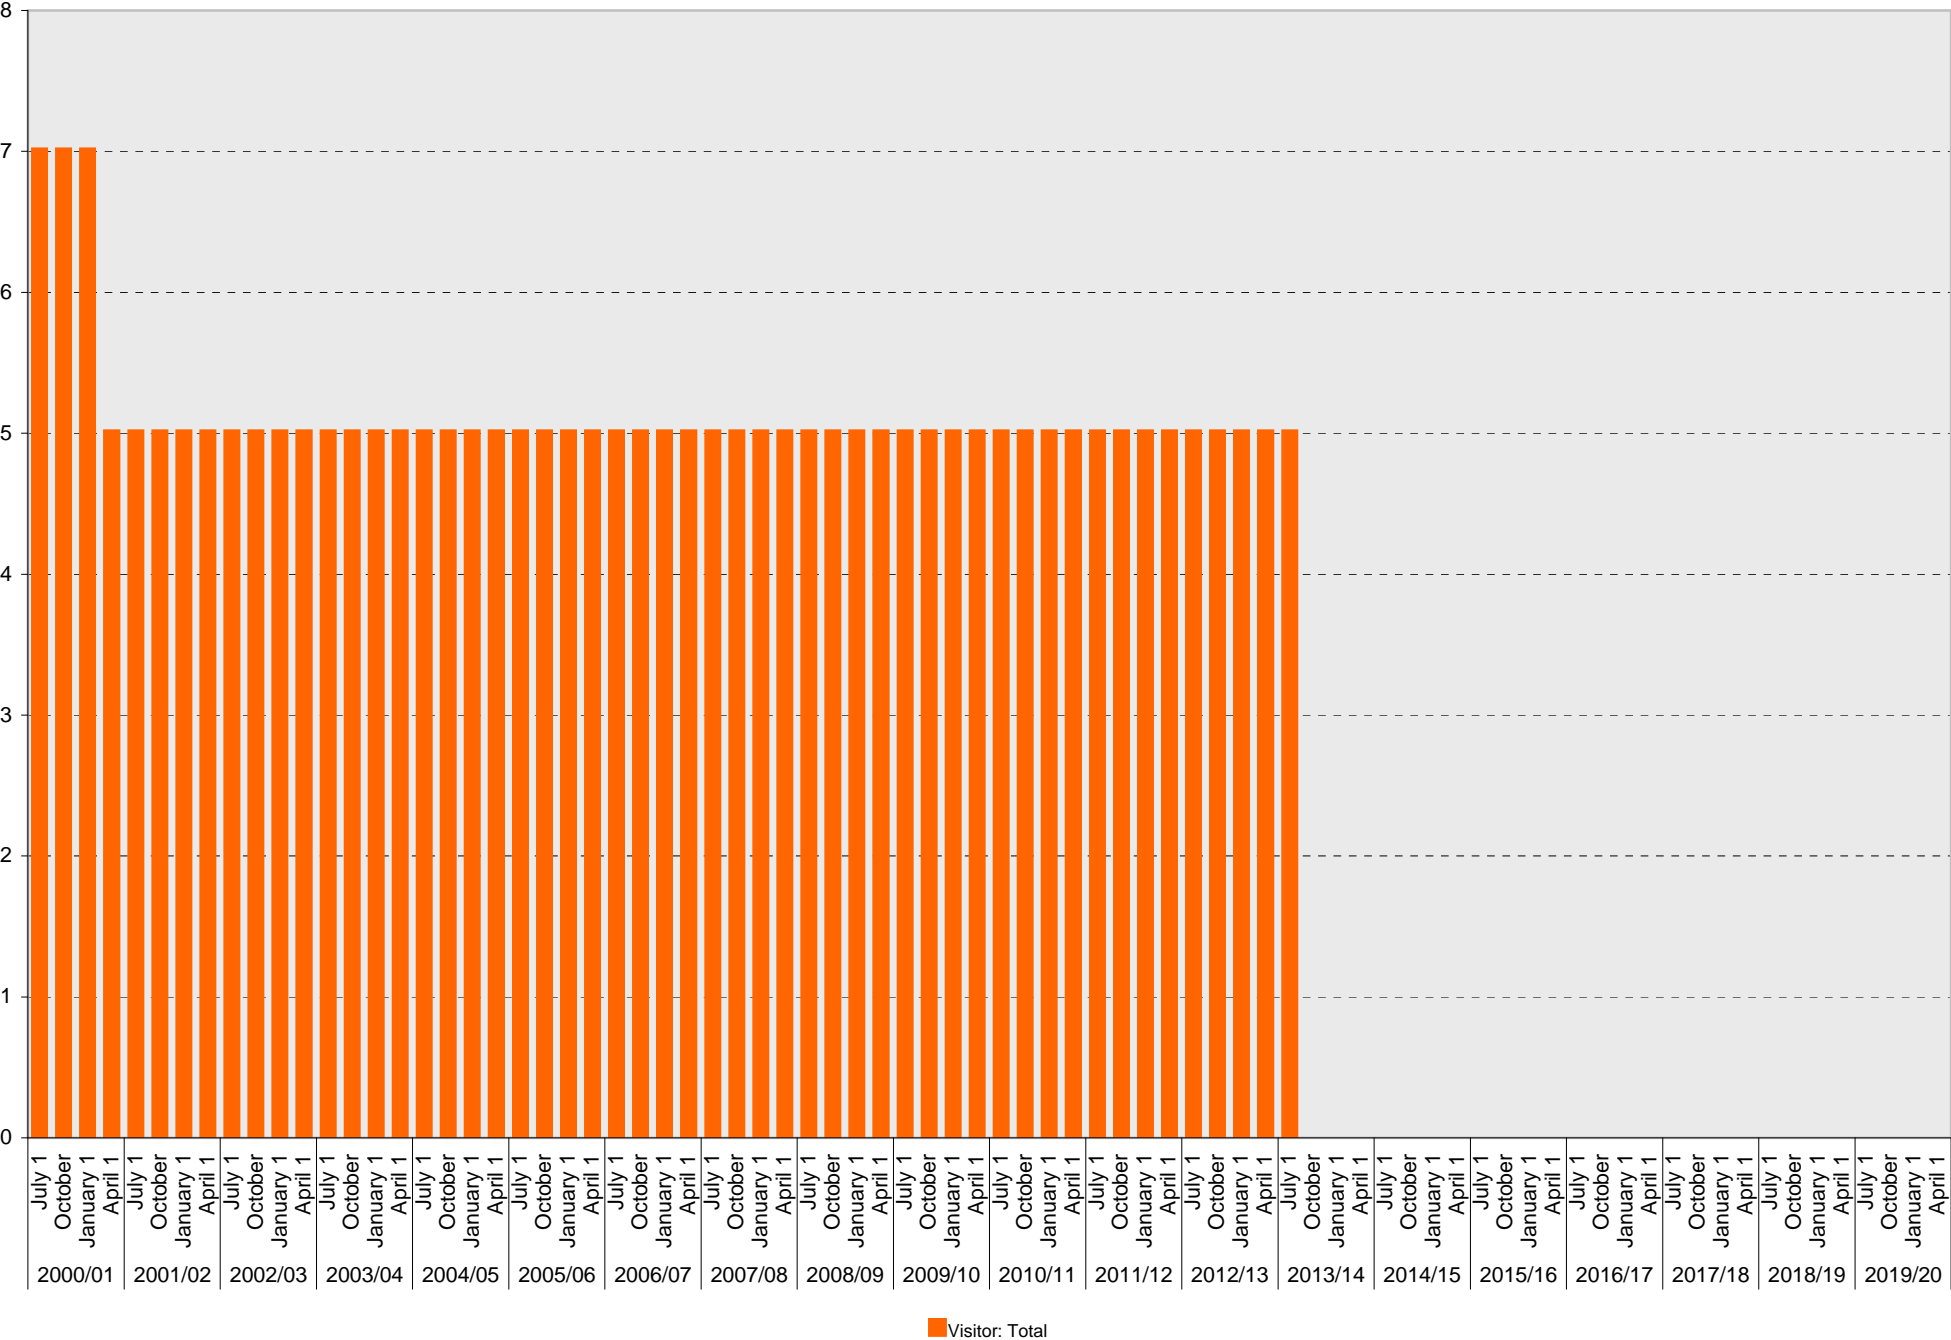

University of California, San Diego Parking Space Inventory

Lot P202: Visitor: Meter Parking Spaces

Visitor: Meter

University of California, San Diego Parking Space Inventory
Lot P202: Visitor: Total Parking Spaces