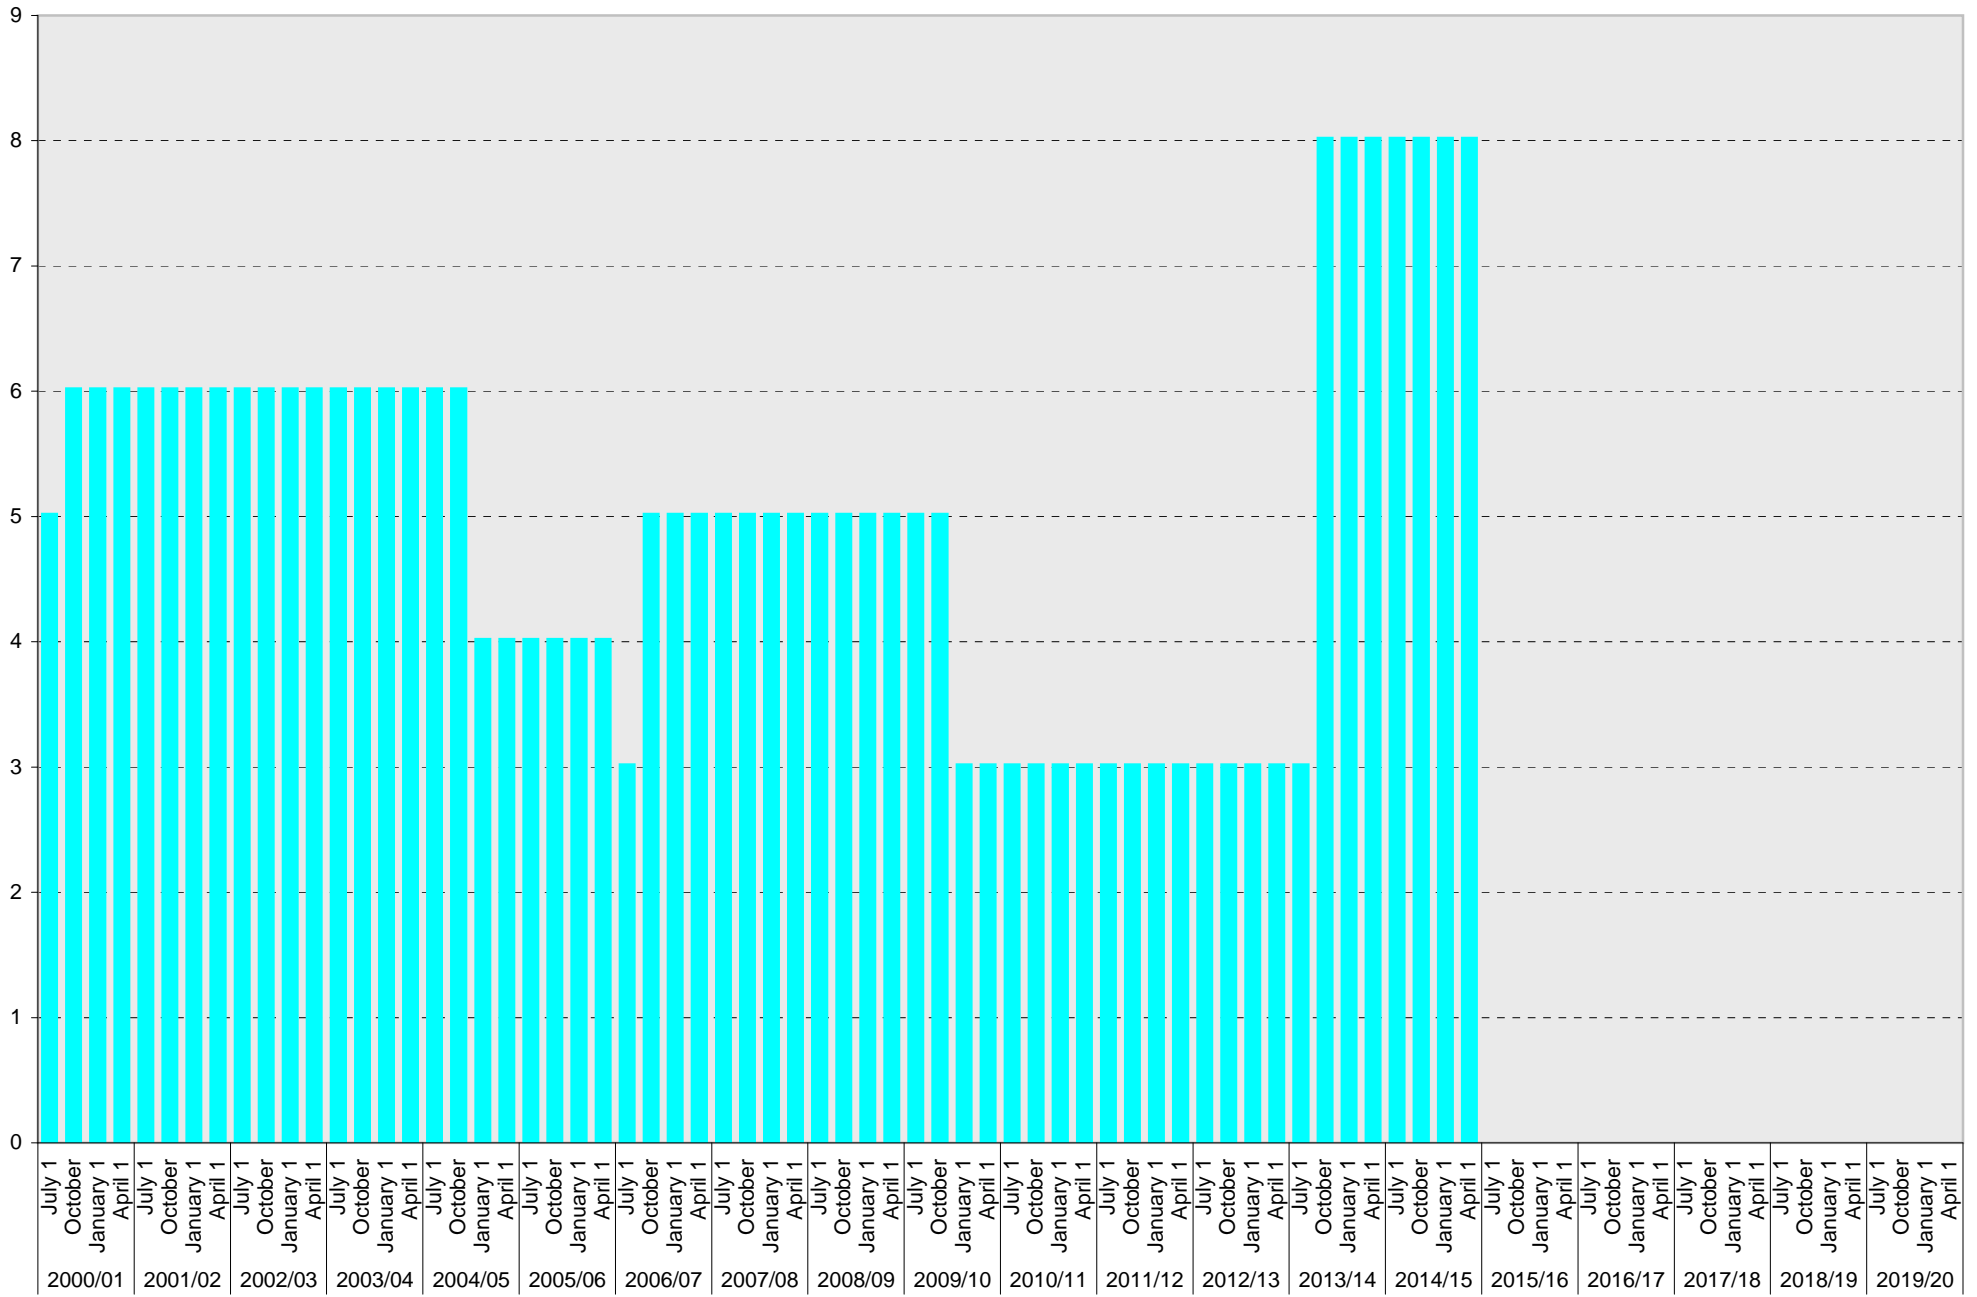

University of California, San Diego Parking Space Inventory

Lot P202: Loading Parking Spaces

■ Loading