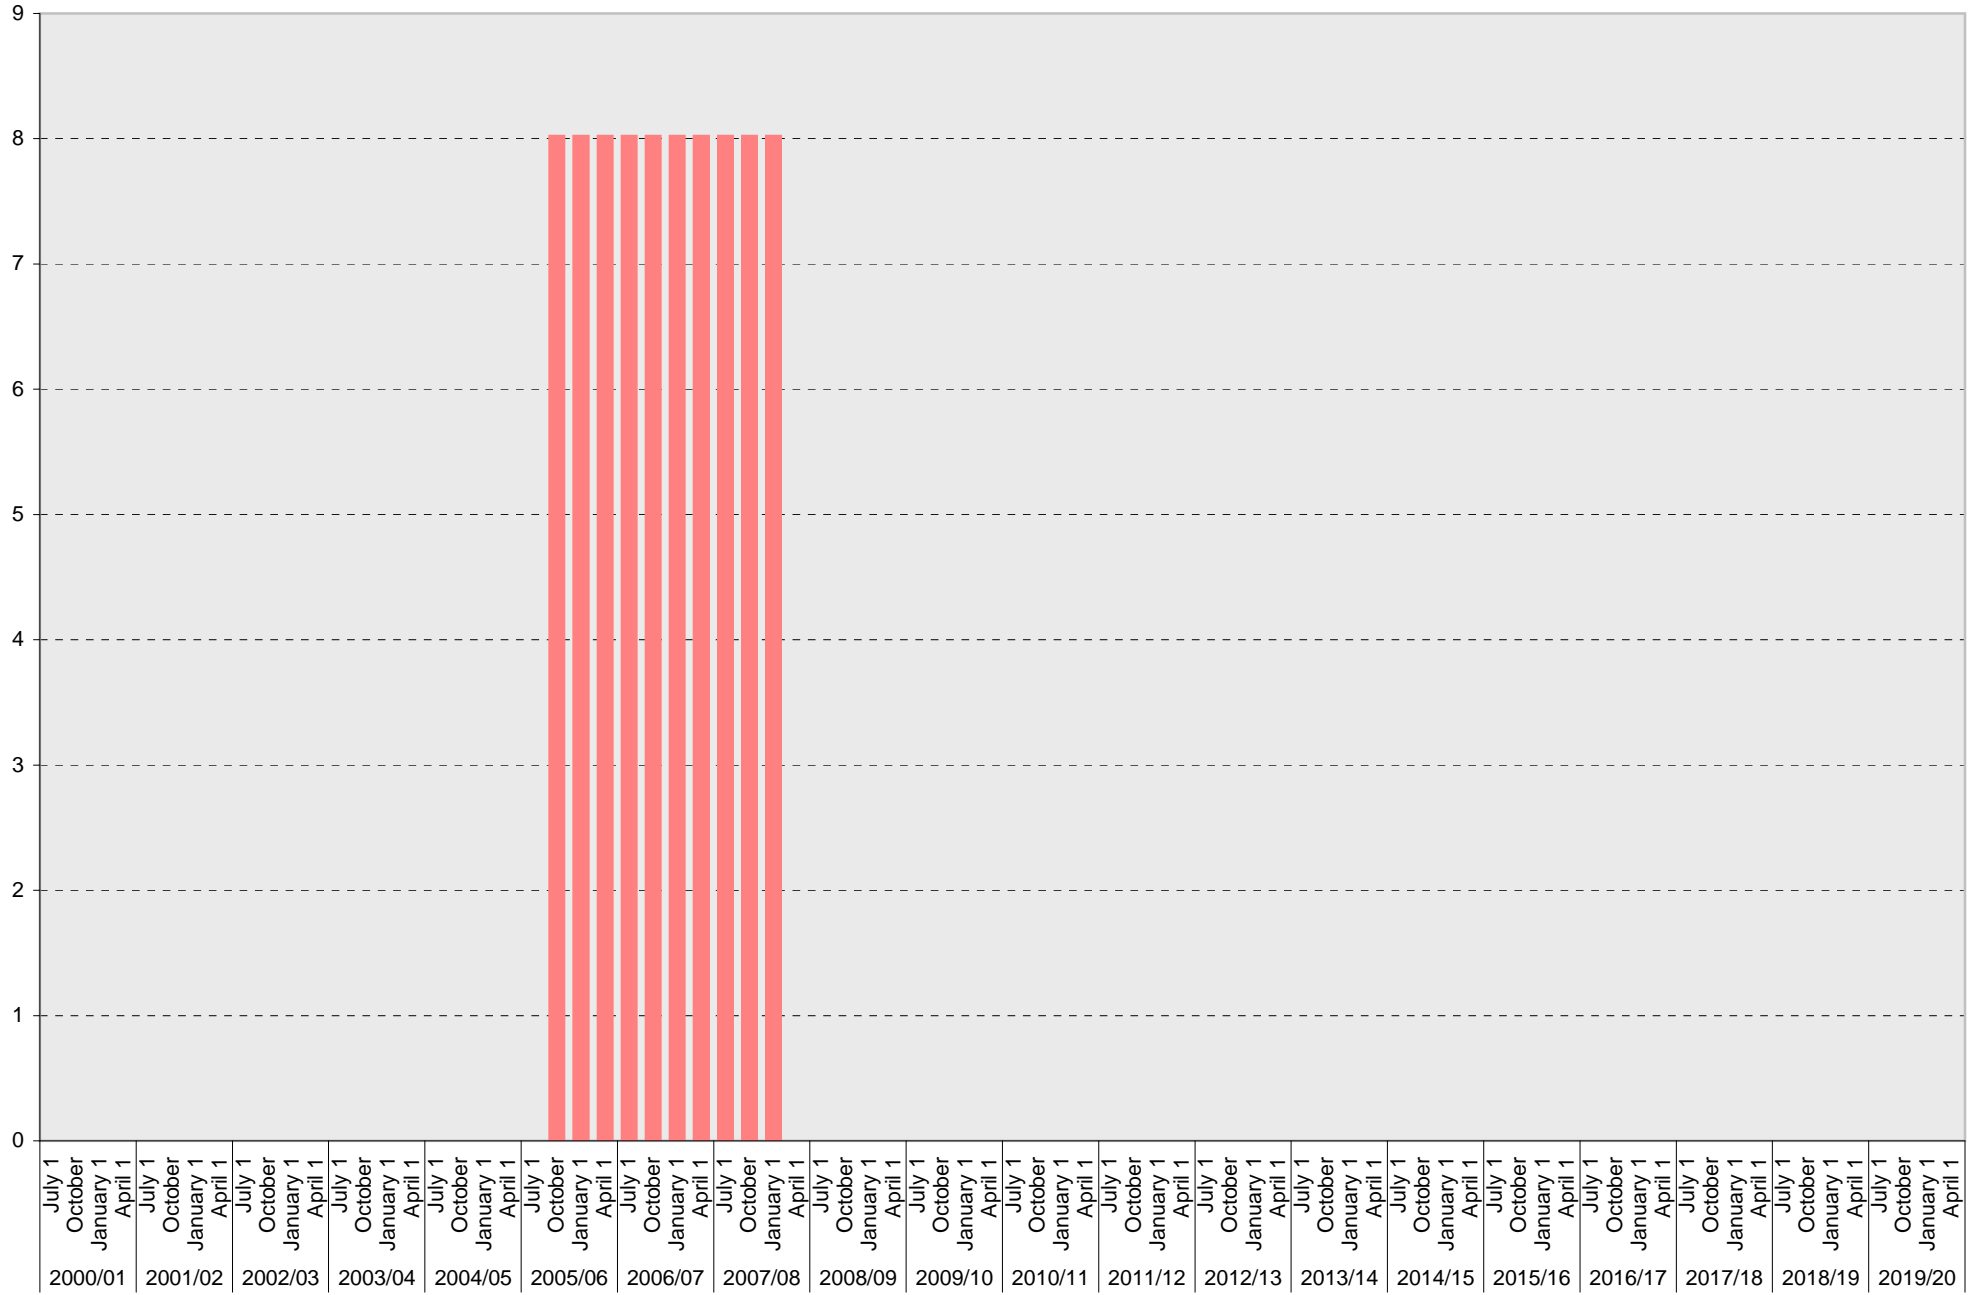

University of California, San Diego Parking Space Inventory

Lot P202: Service Yard Parking Spaces

Service Yard