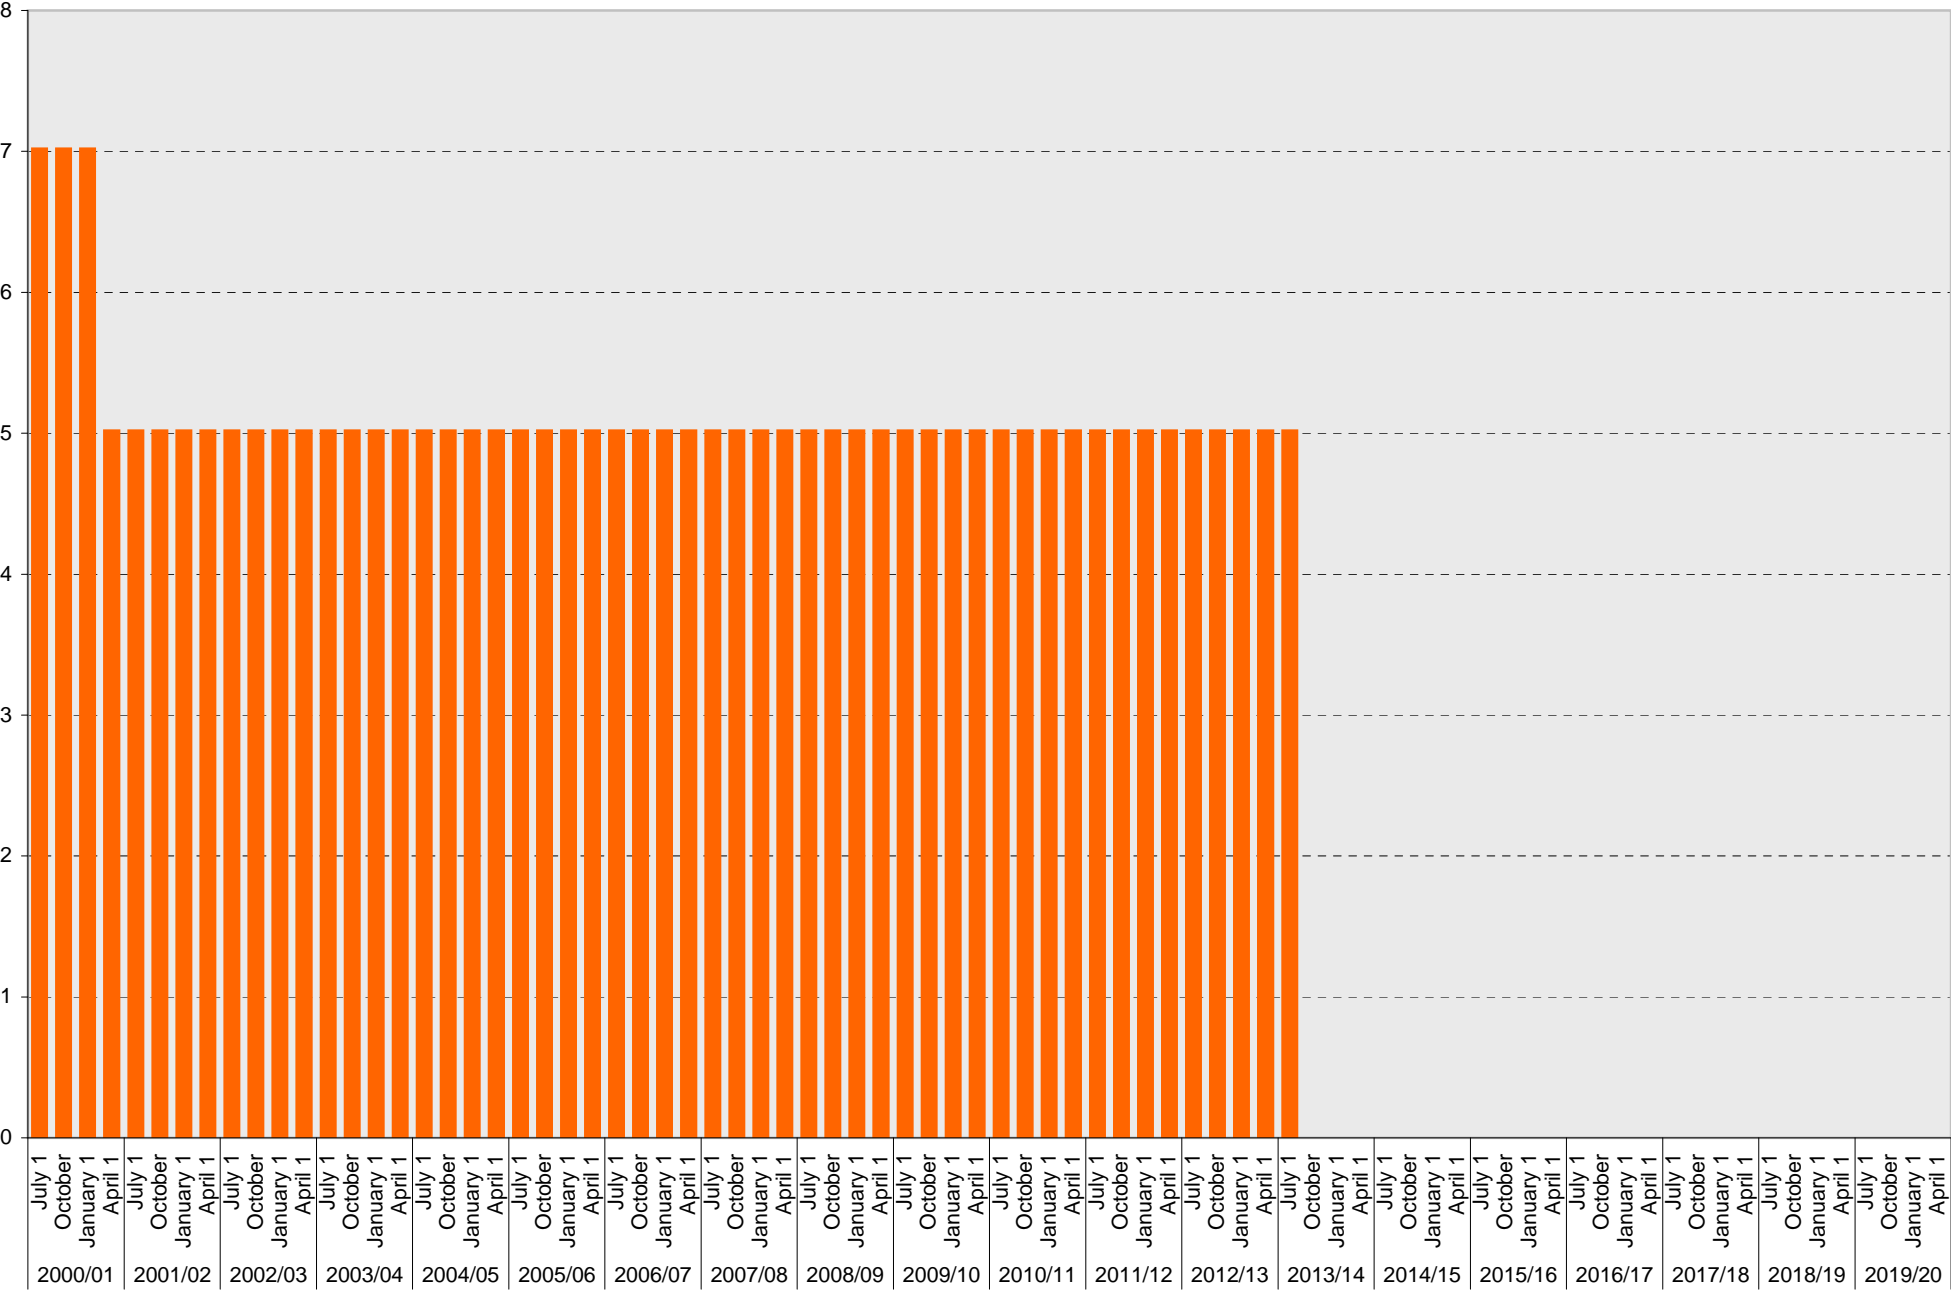

University of California, San Diego Parking Space Inventory

Lot P202: Visitor: Meter Parking Spaces

Visitor: Meter

University of California, San Diego Parking Space Inventory
Lot P202: Visitor: Total Parking Spaces

Date		Visitor Parking Spaces			
		Meter	Pay and Display	Pay by Space	Pay upon Exit
2010/11	July 1	5			
	October 1	5			
	January 1	5			
	April 1	5			
2011/12	July 1	5			
	October 1	5			
	January 1	5			
	April 1	5			
2012/13	July 1	5			
	October 1	5			
	January 1	5			
	April 1	5			
2013/14	July 1	5			
	October 1				
	January 1				
	April 1				
2014/15	July 1				
	October 1				
	January 1				
	April 1				
2015/16	July 1				
	October 1				
	January 1				
	April 1				
2016/17	July 1				
	October 1				
	January 1				
	April 1				
2017/18	July 1				
	October 1				
	January 1				
	April 1				
2018/19	July 1				
	October 1				
	January 1				
	April 1				
2019/20	July 1				
	October 1				
	January 1				
	April 1				