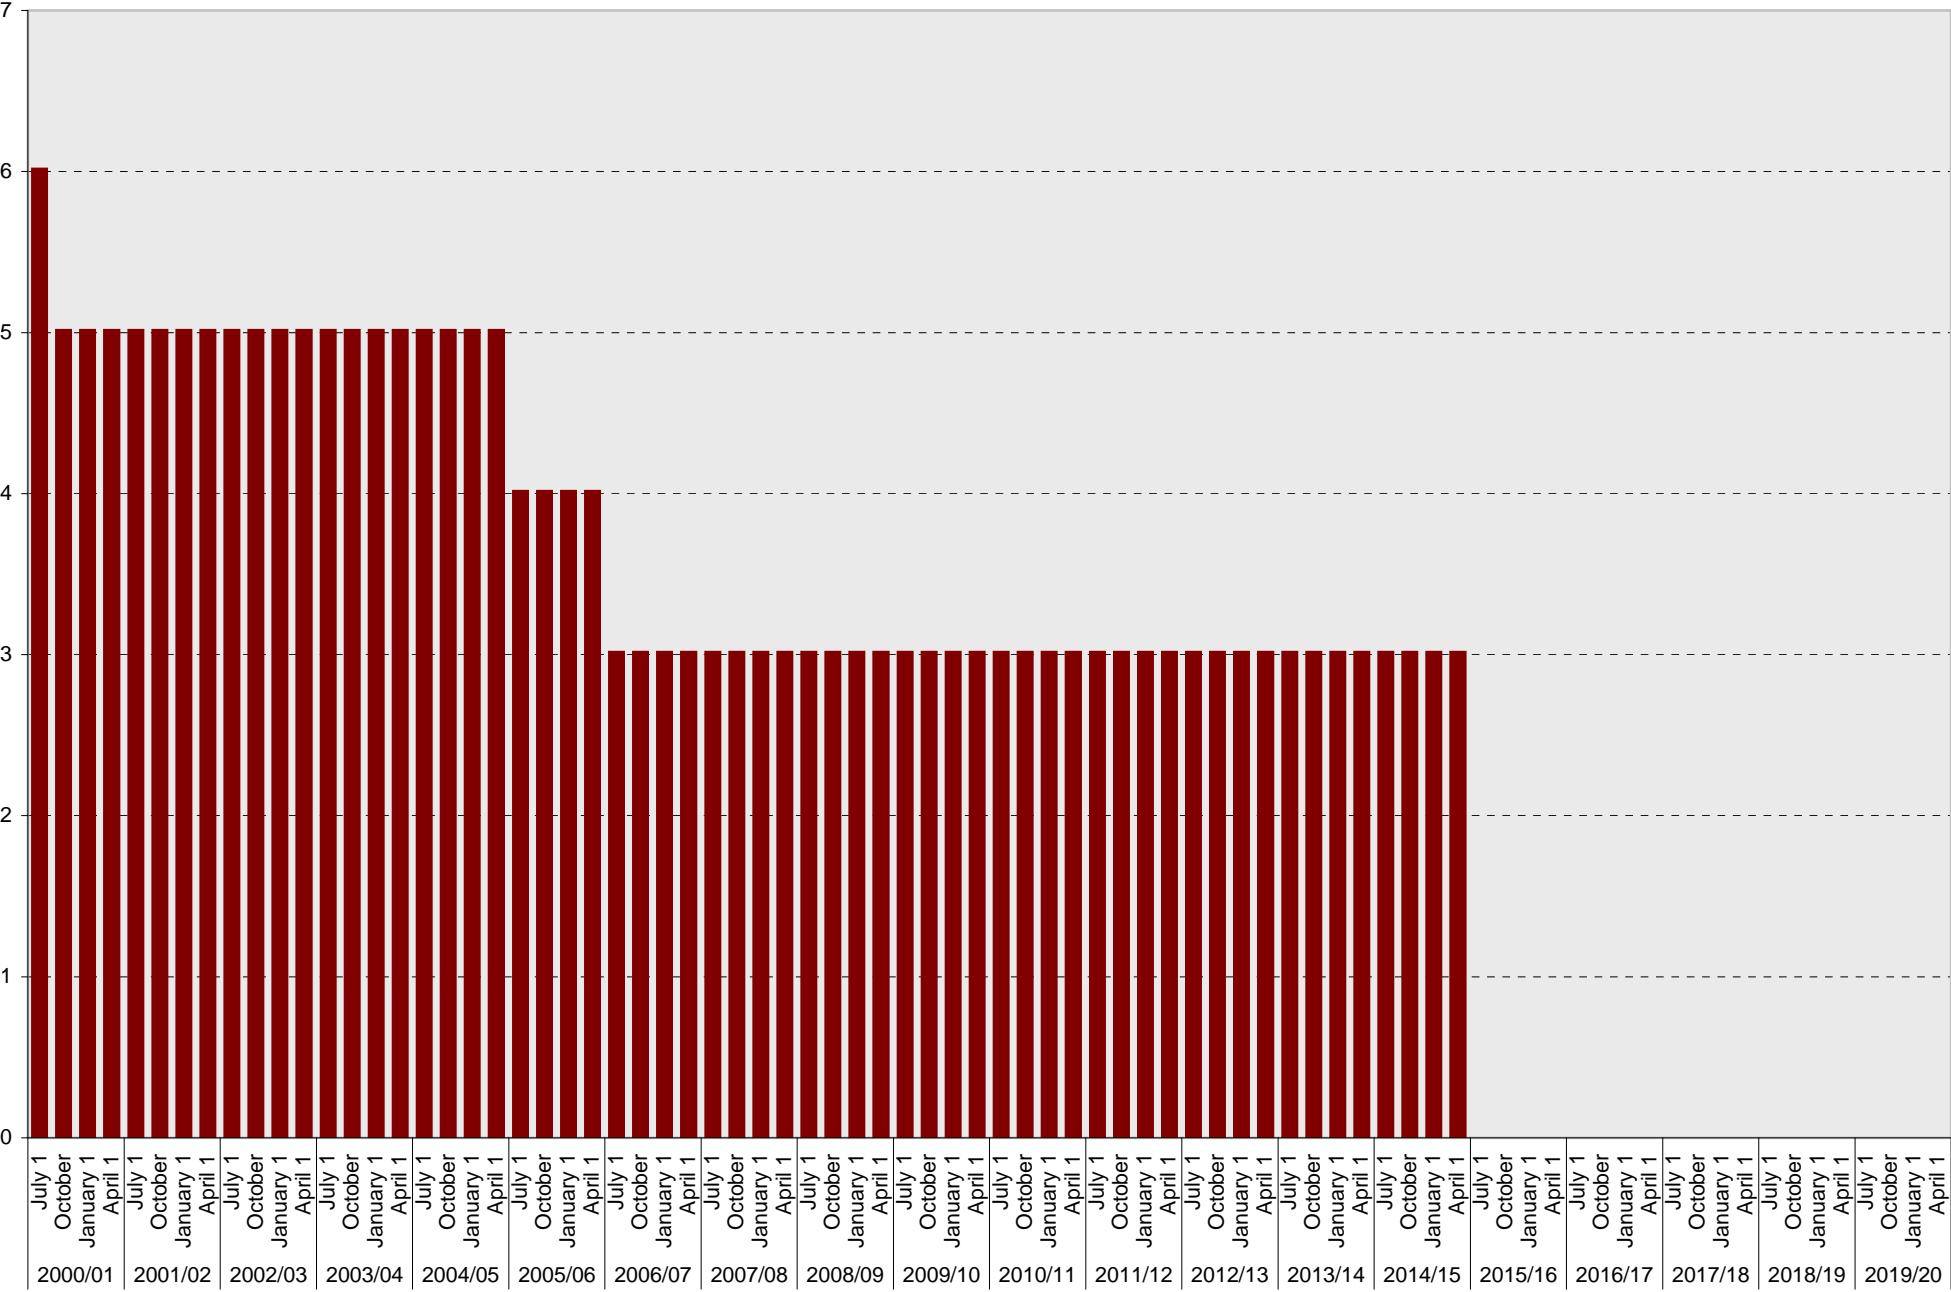

University of California, San Diego Parking Space Inventory
Lot P202: UC Vehicle Parking Spaces

■ UC Vehicle