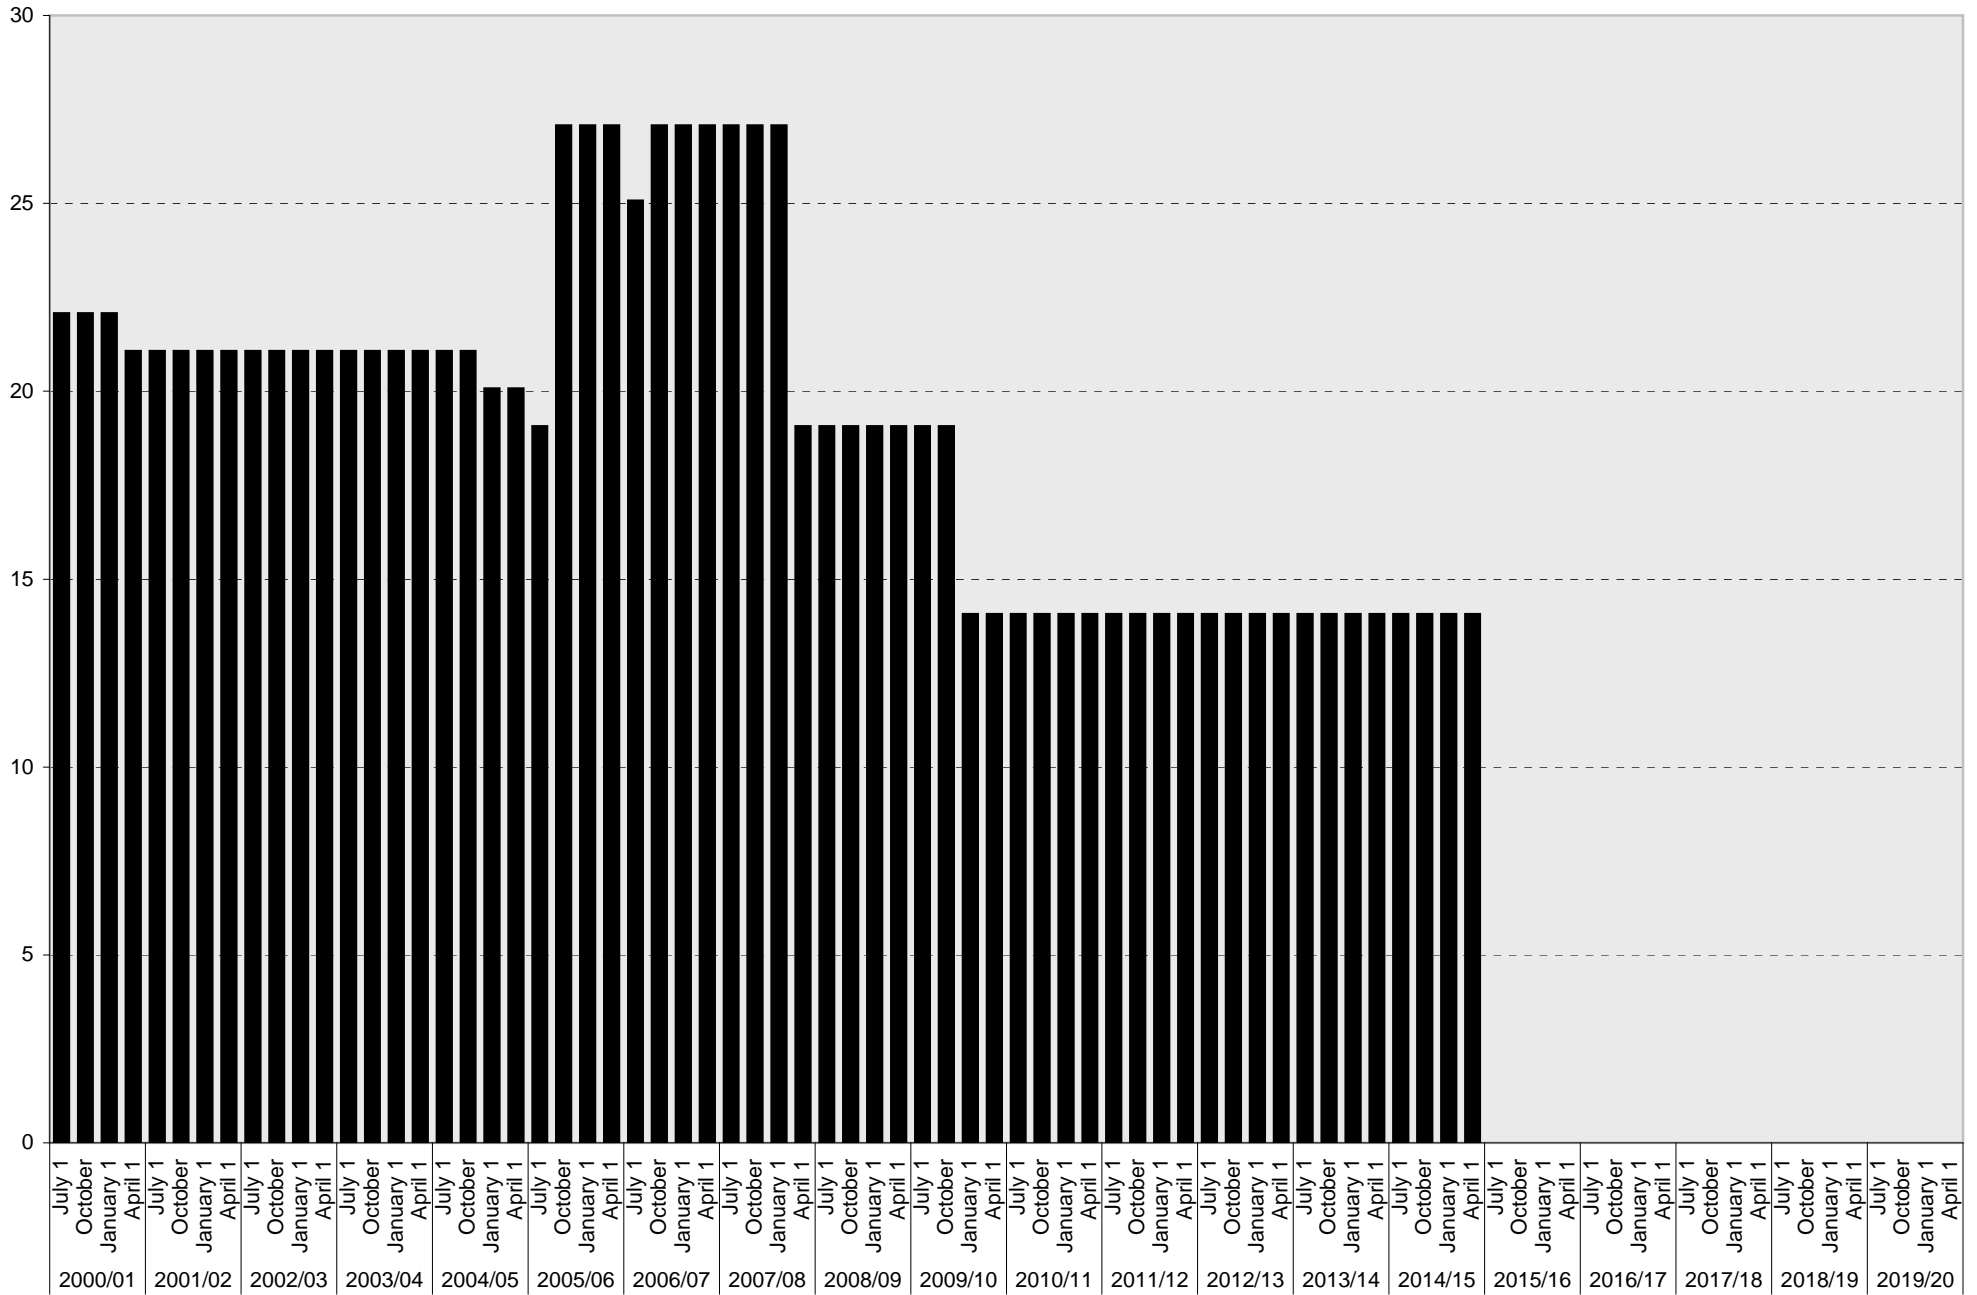

University of California, San Diego Parking Space Inventory

Lot P202: Total Parking Spaces

■ Total