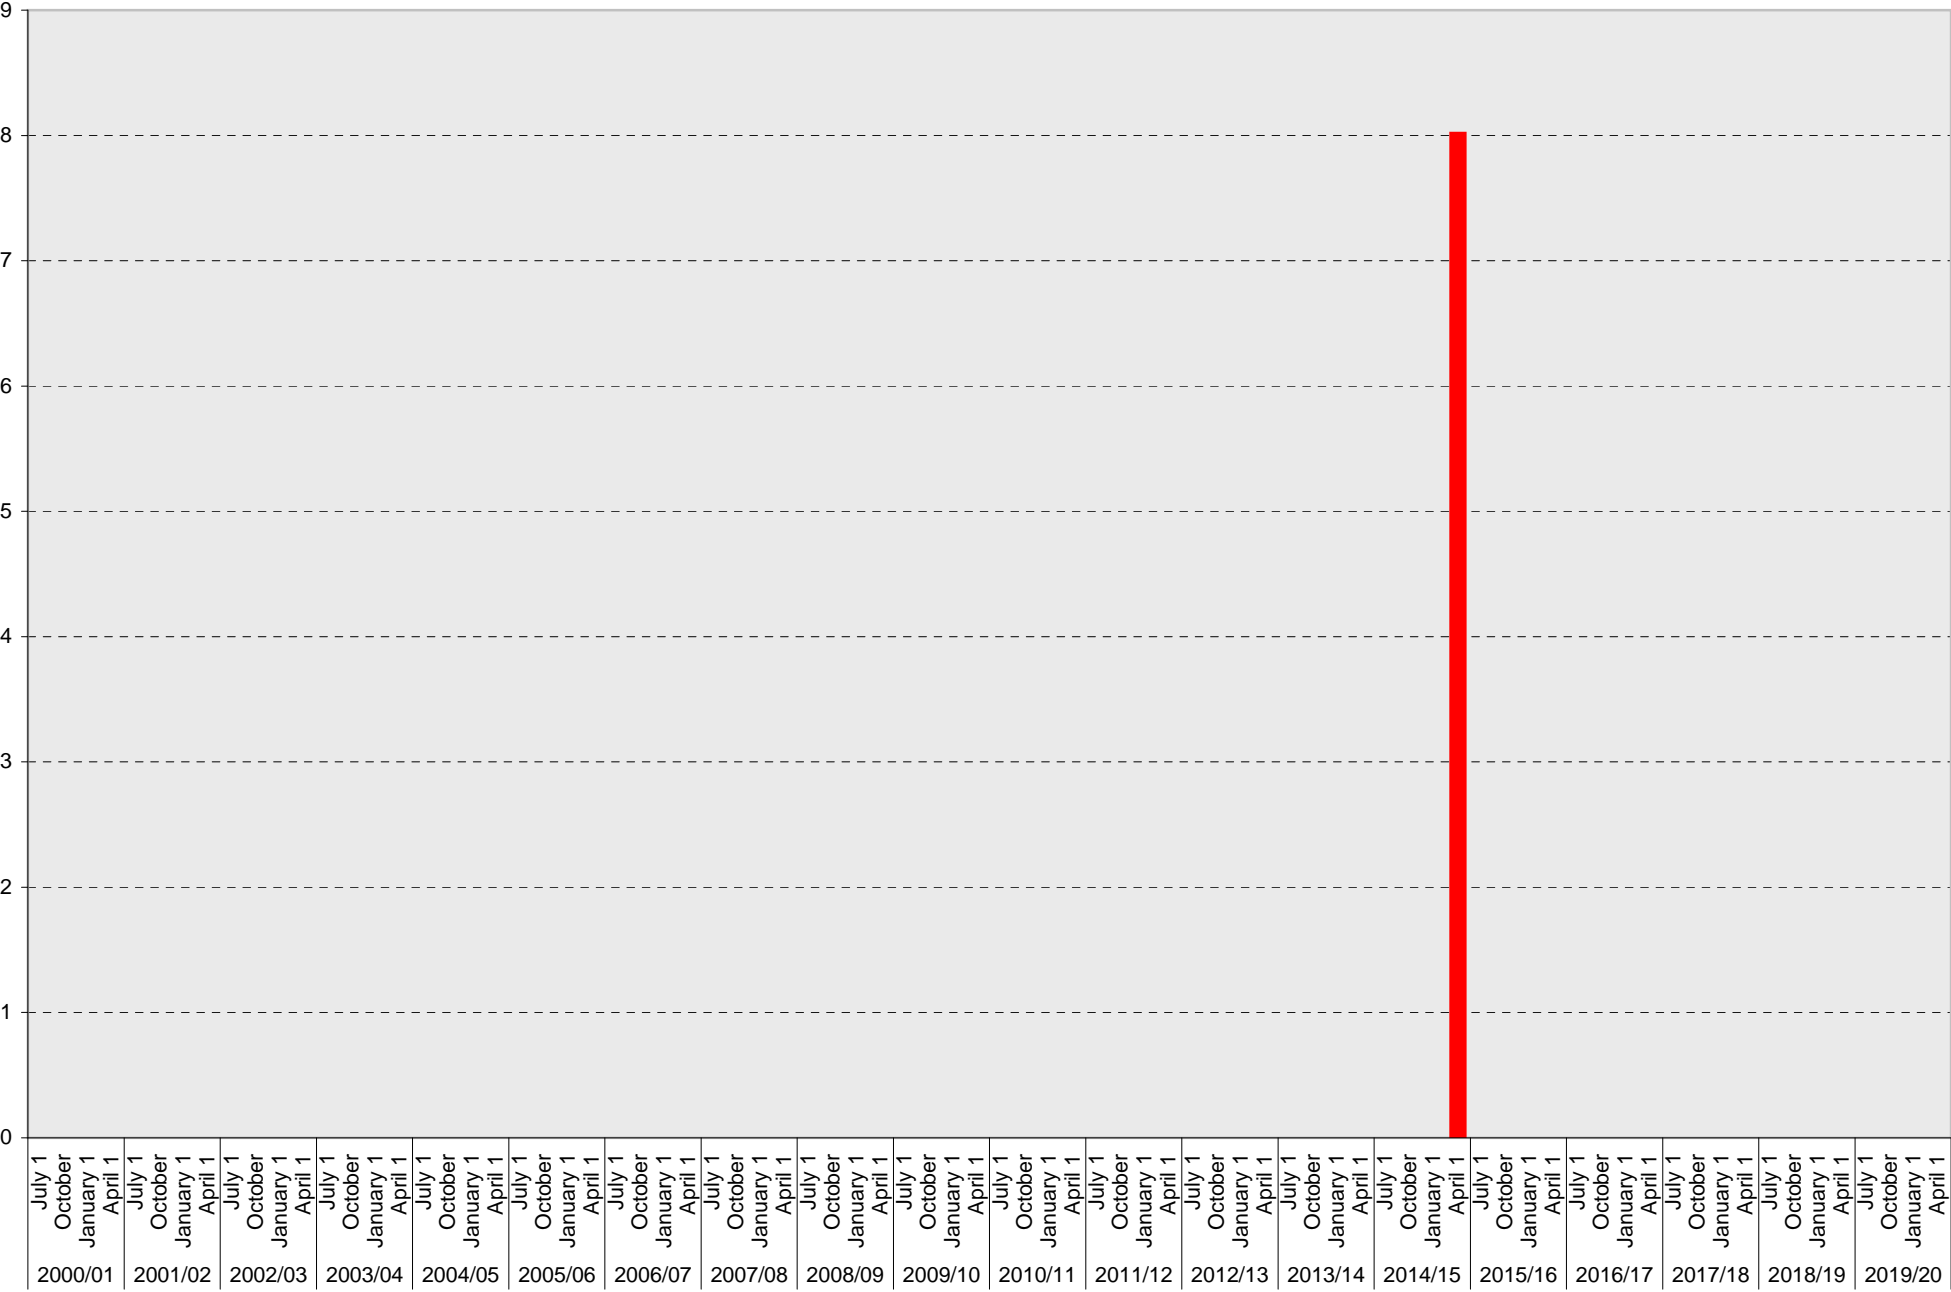

University of California, San Diego Parking Space Inventory
Lot P201: A Parking Spaces

University of California, San Diego Parking Space Inventory
Lot P201: Visitor: Meter Parking Spaces

Visitor: Meter

University of California, San Diego Parking Space Inventory