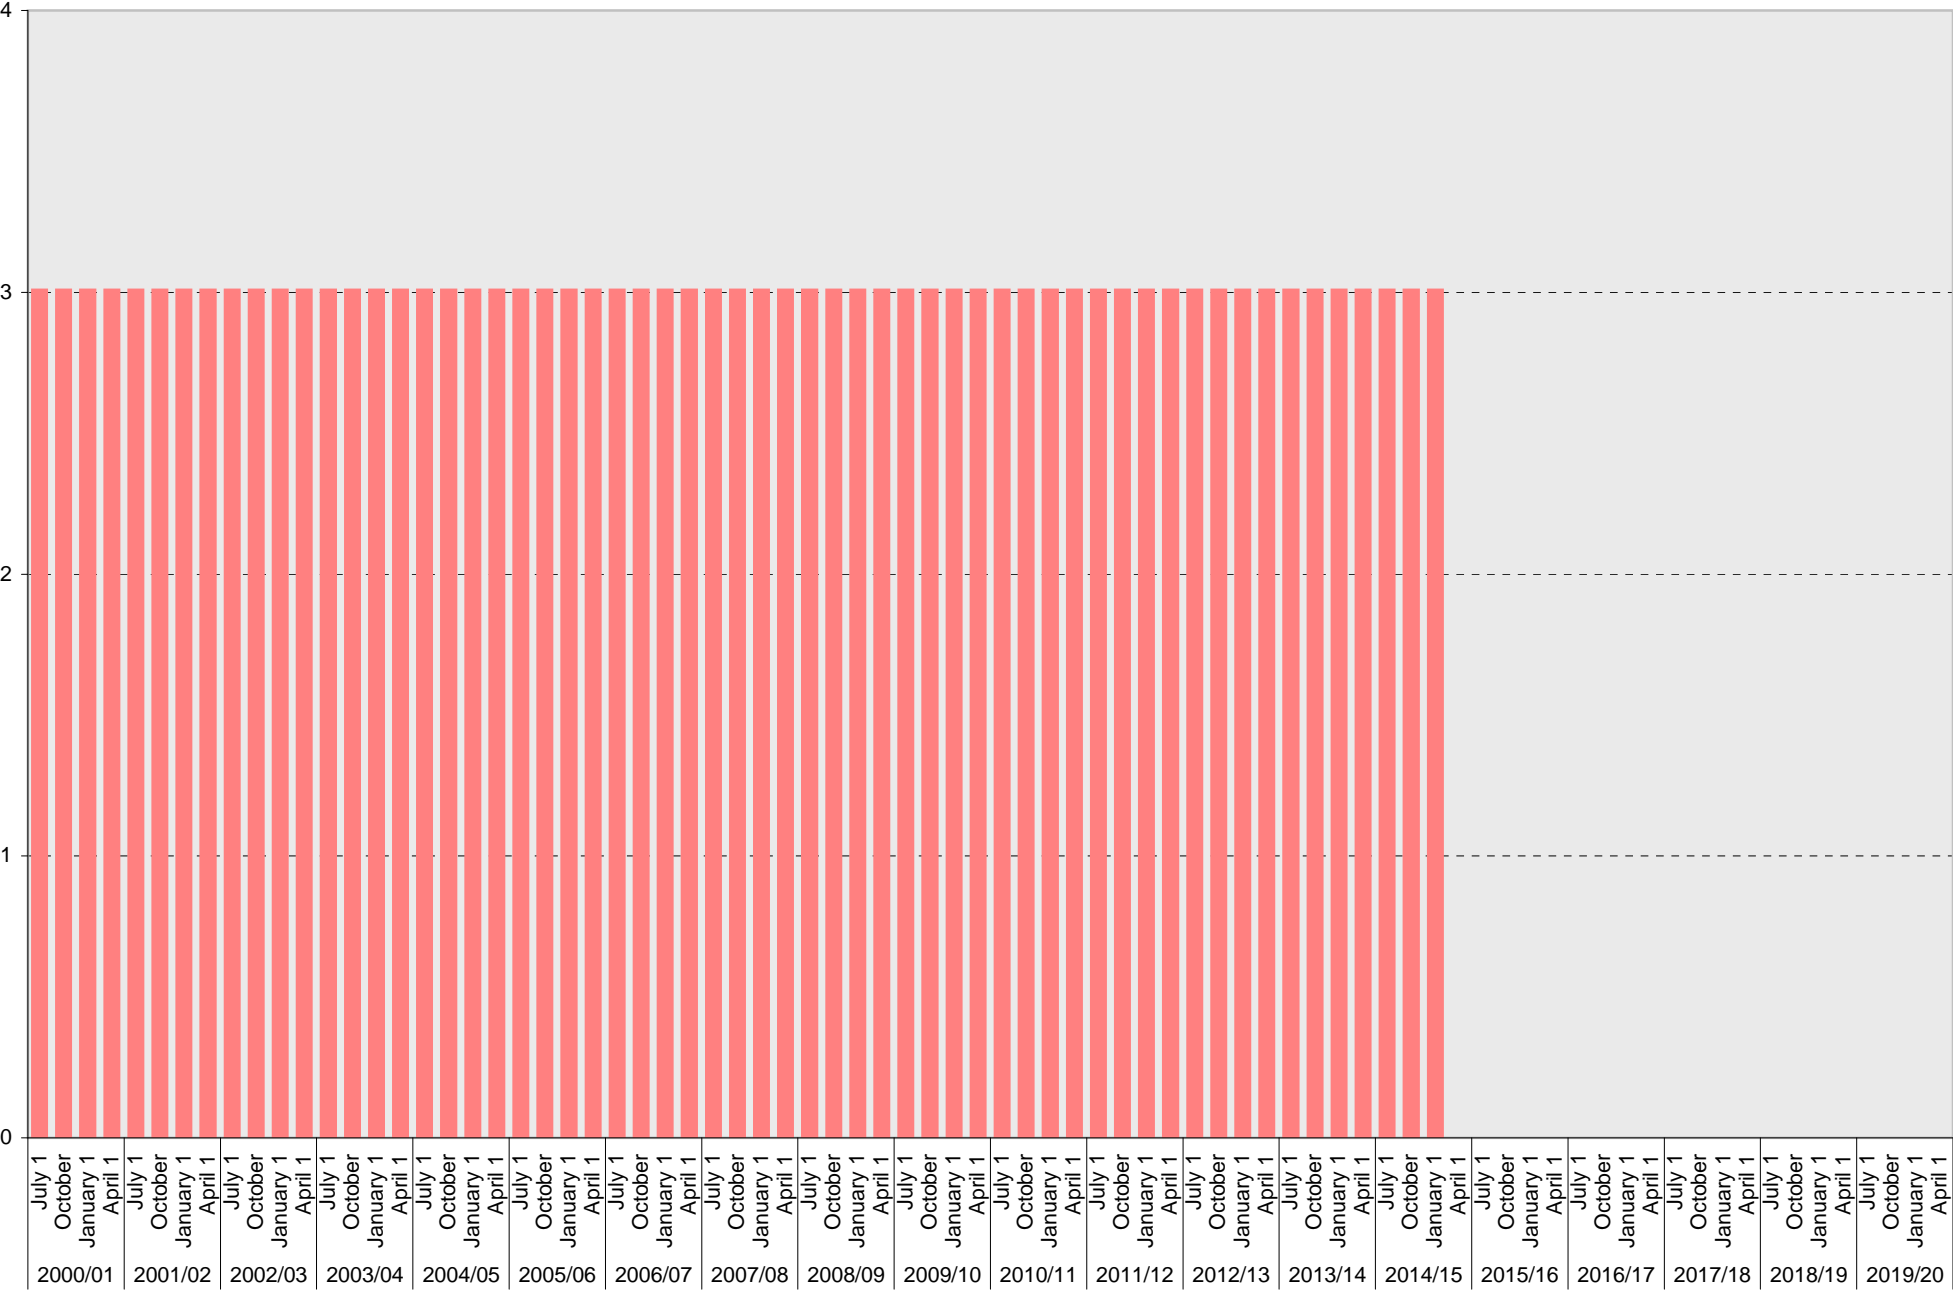

University of California, San Diego Parking Space Inventory

Lot P201: Service Yard Parking Spaces

■ Service Yard