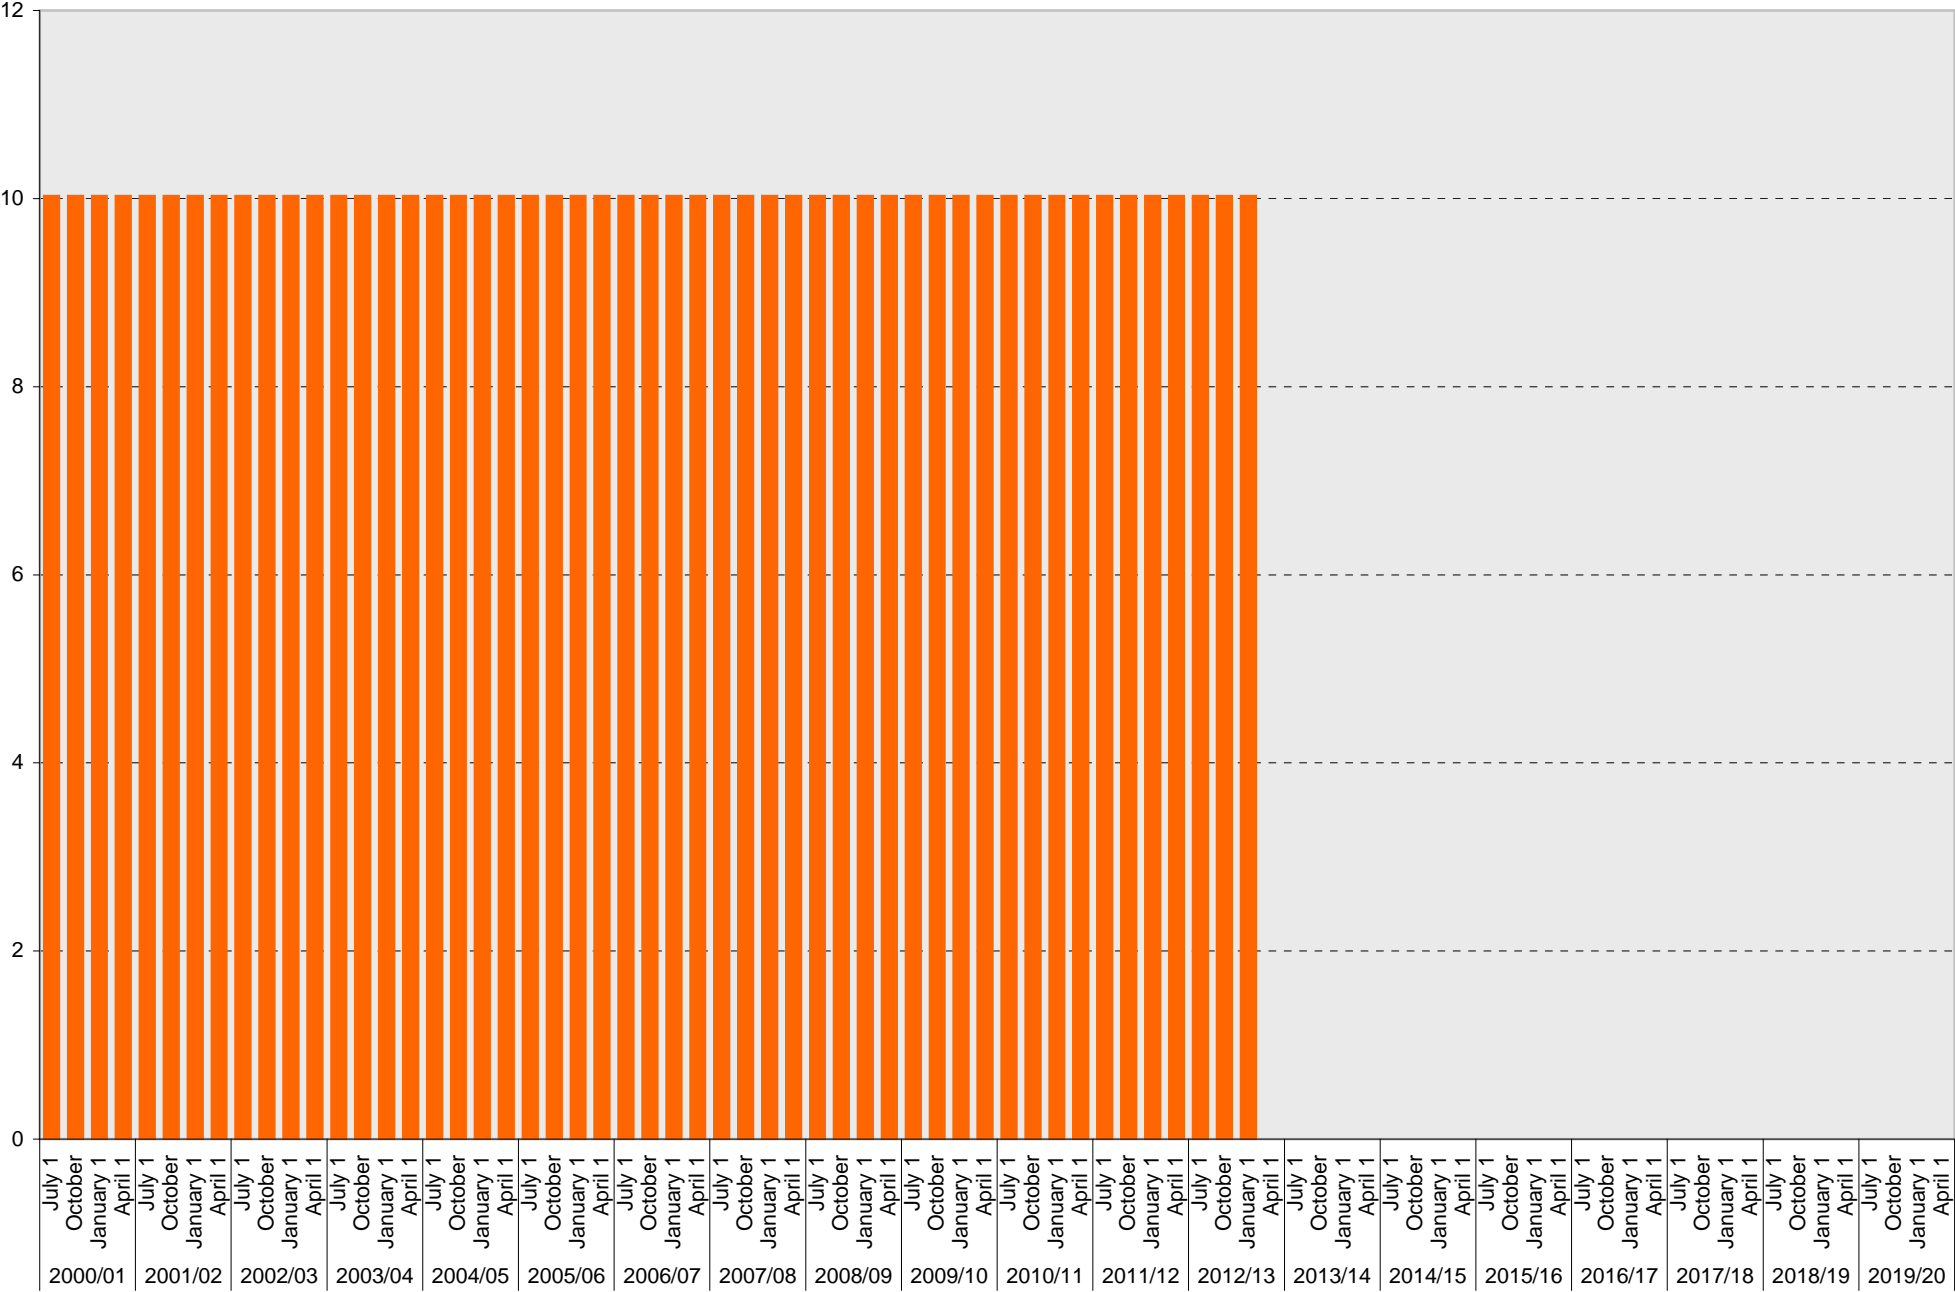

University of California, San Diego Parking Space Inventory
Lot P201: A Parking Spaces

University of California, San Diego Parking Space Inventory
Lot P201: Visitor: Meter Parking Spaces

Visitor: Meter

University of California, San Diego Parking Space Inventory

Lot P201: Visitor: Total Parking Spaces

University of California, San Diego Parking Space Inventory

Lot P201: Reserved Parking Spaces

Reserved

University of California, San Diego Parking Space Inventory

Lot P201: Accessible Parking Spaces