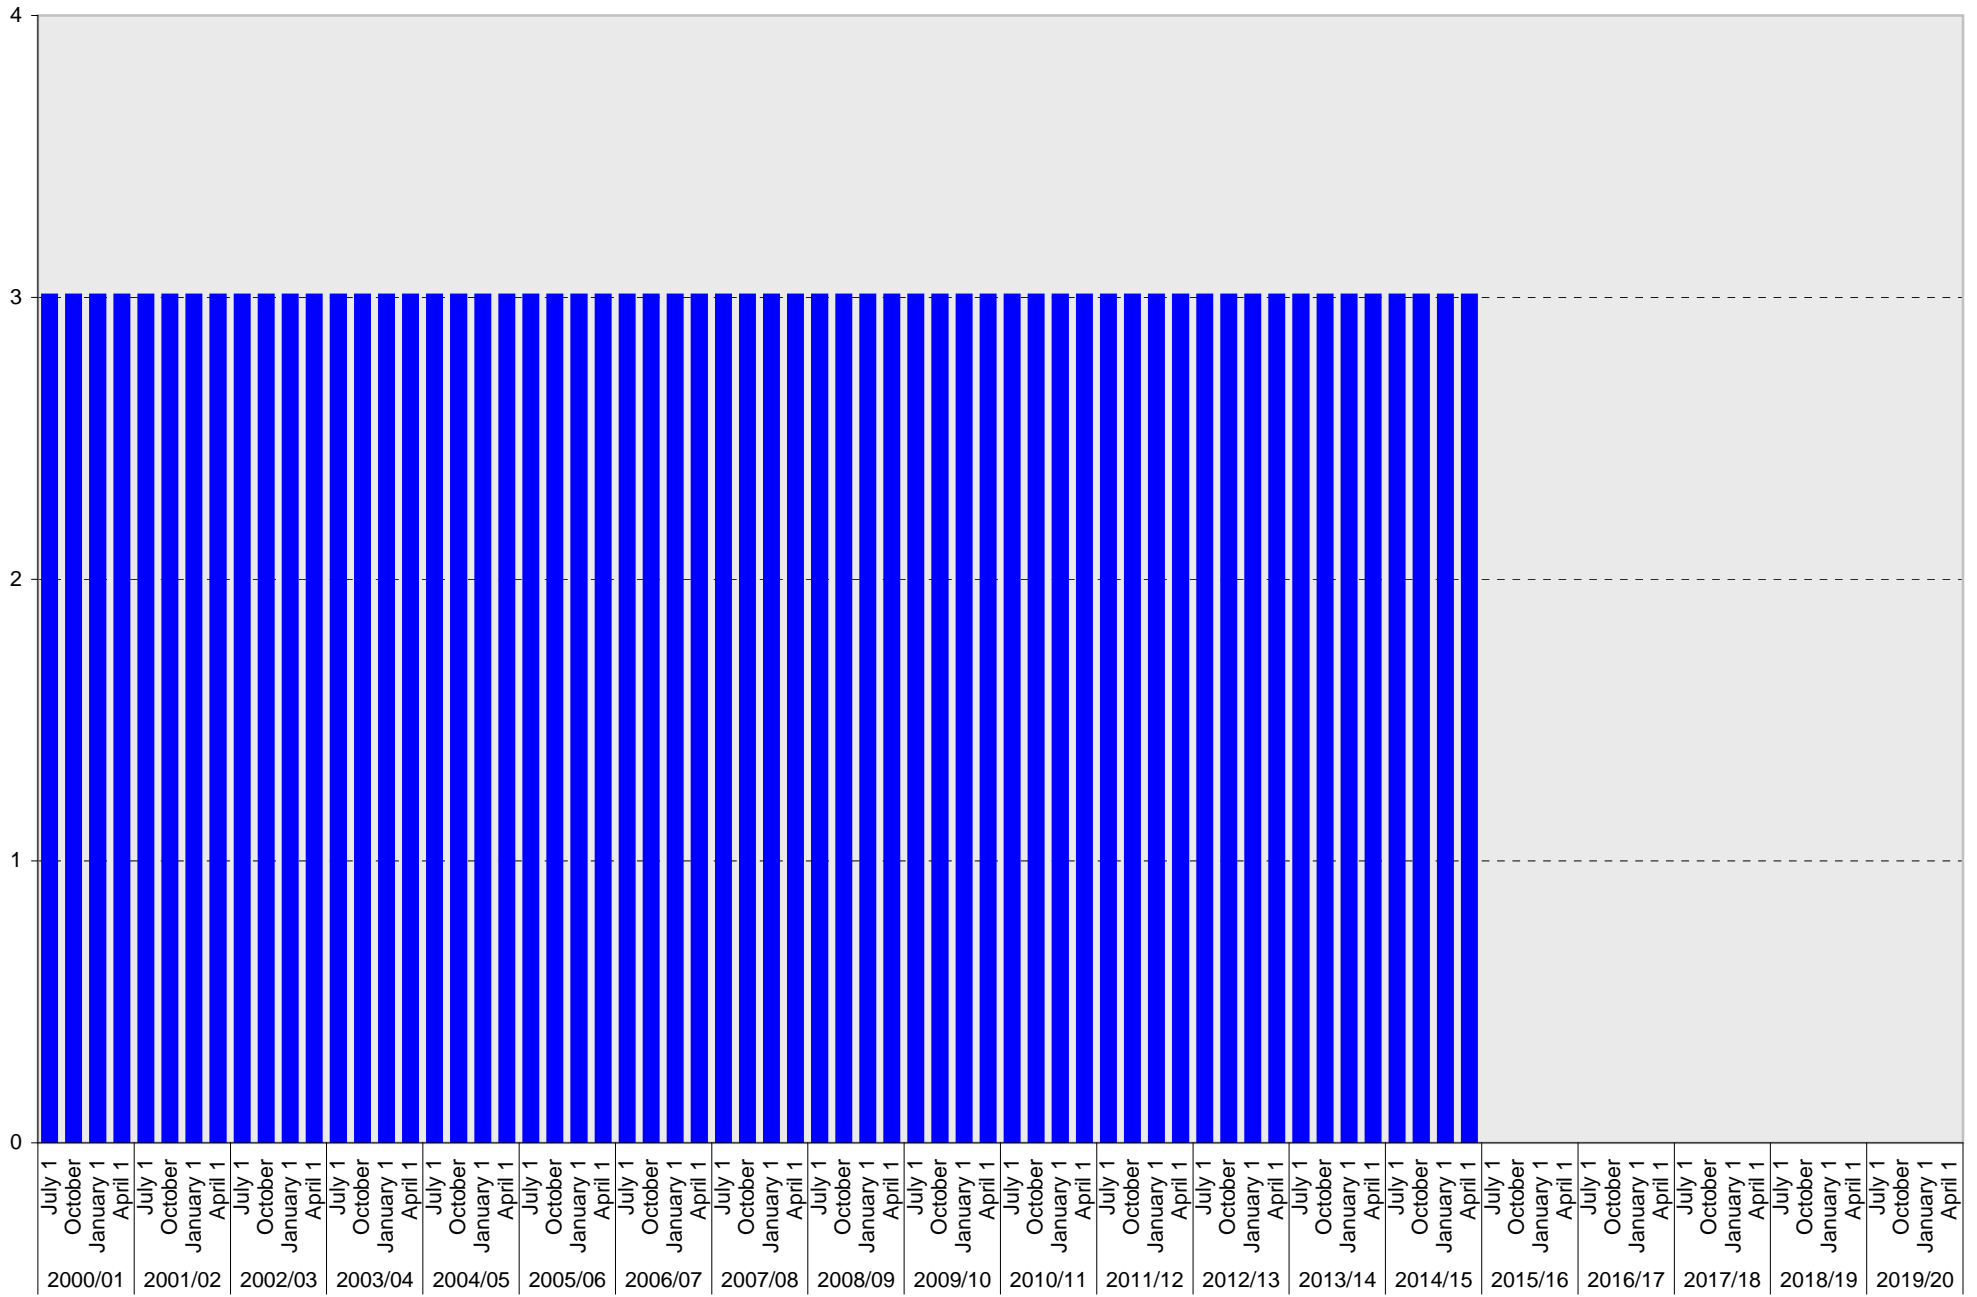

Lot P201: Visitor: Total Parking Spaces

University of California, San Diego Parking Space Inventory

Lot P201: Reserved Parking Spaces

Reserved

University of California, San Diego Parking Space Inventory

Lot P201: Accessible Parking Spaces