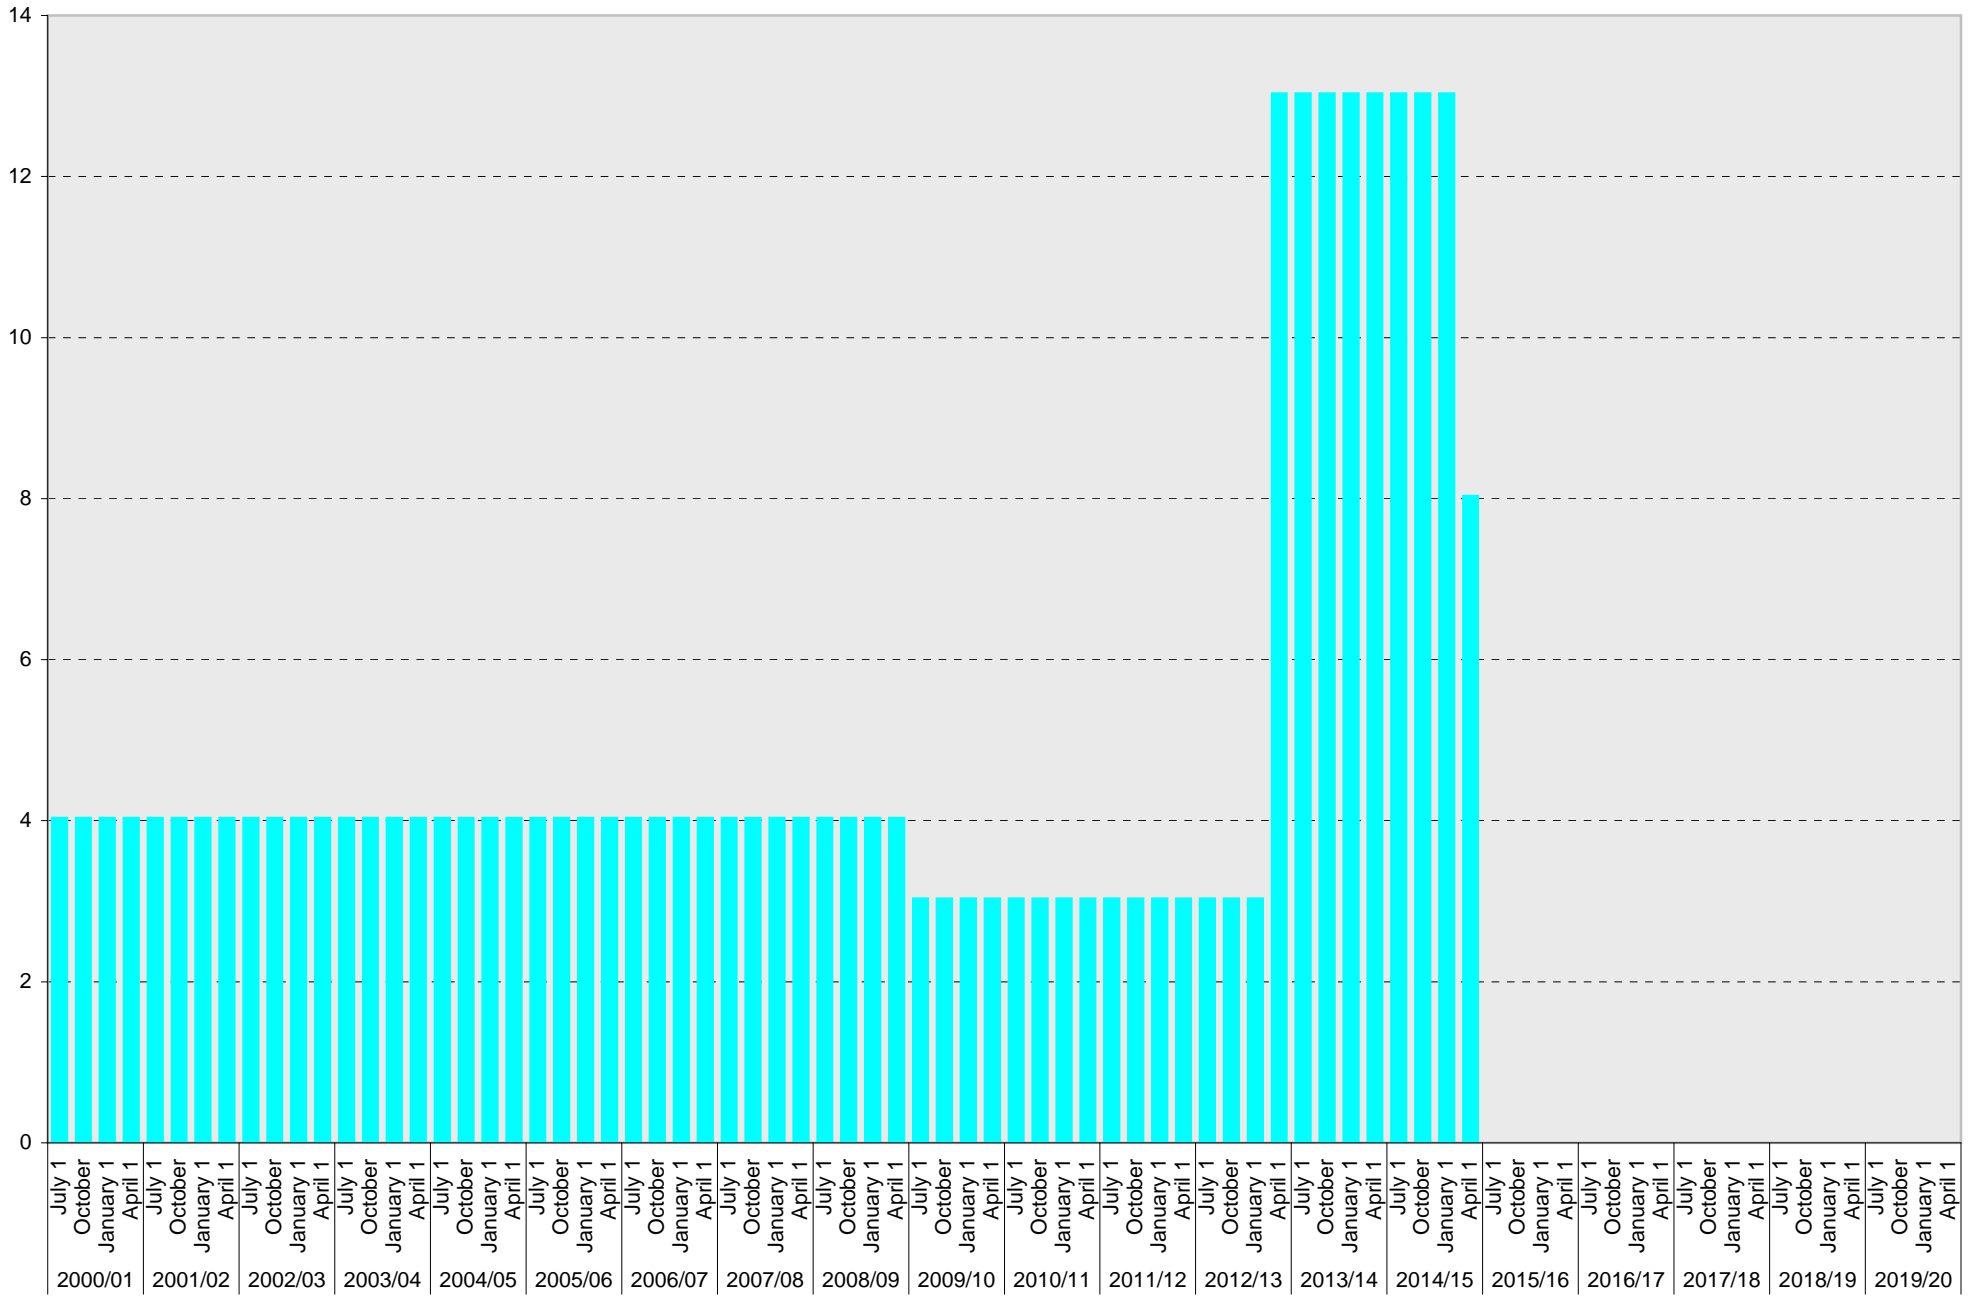

■ Accessible

University of California, San Diego Parking Space Inventory

Lot P201: Service Yard Parking Spaces

■ Service Yard

University of California, San Diego Parking Space Inventory

Lot P201: Loading Parking Spaces