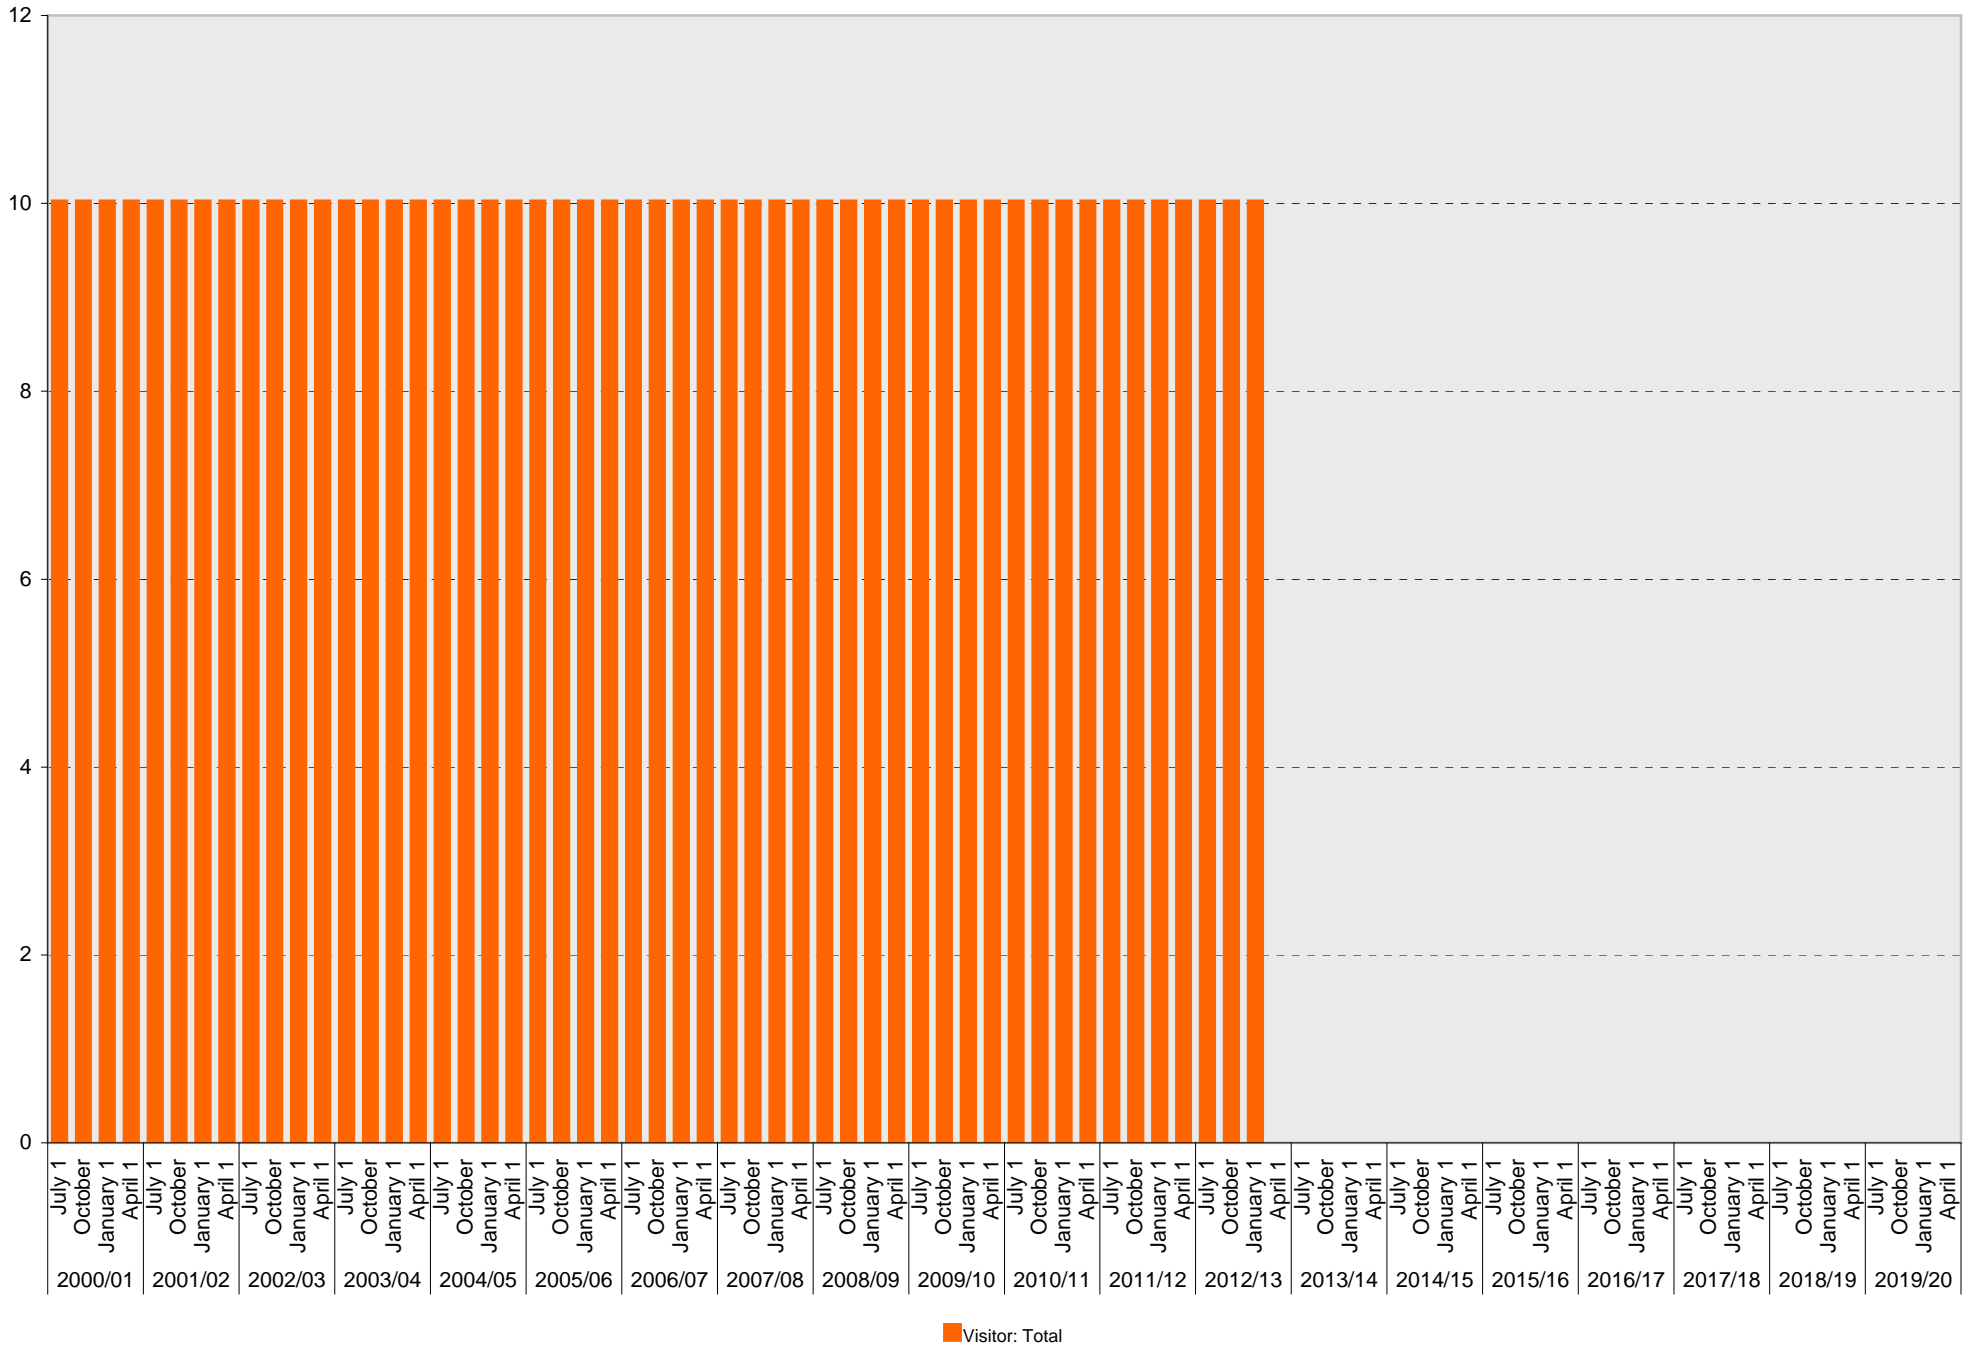

University of California, San Diego Parking Space Inventory
Lot P201: A Parking Spaces

University of California, San Diego Parking Space Inventory
Lot P201: Visitor: Meter Parking Spaces

Visitor: Meter

University of California, San Diego Parking Space Inventory

Lot P201: Visitor: Total Parking Spaces

University of California, San Diego Parking Space Inventory

Lot P201: Reserved Parking Spaces

Reserved

University of California, San Diego Parking Space Inventory

Lot P201: Accessible Parking Spaces