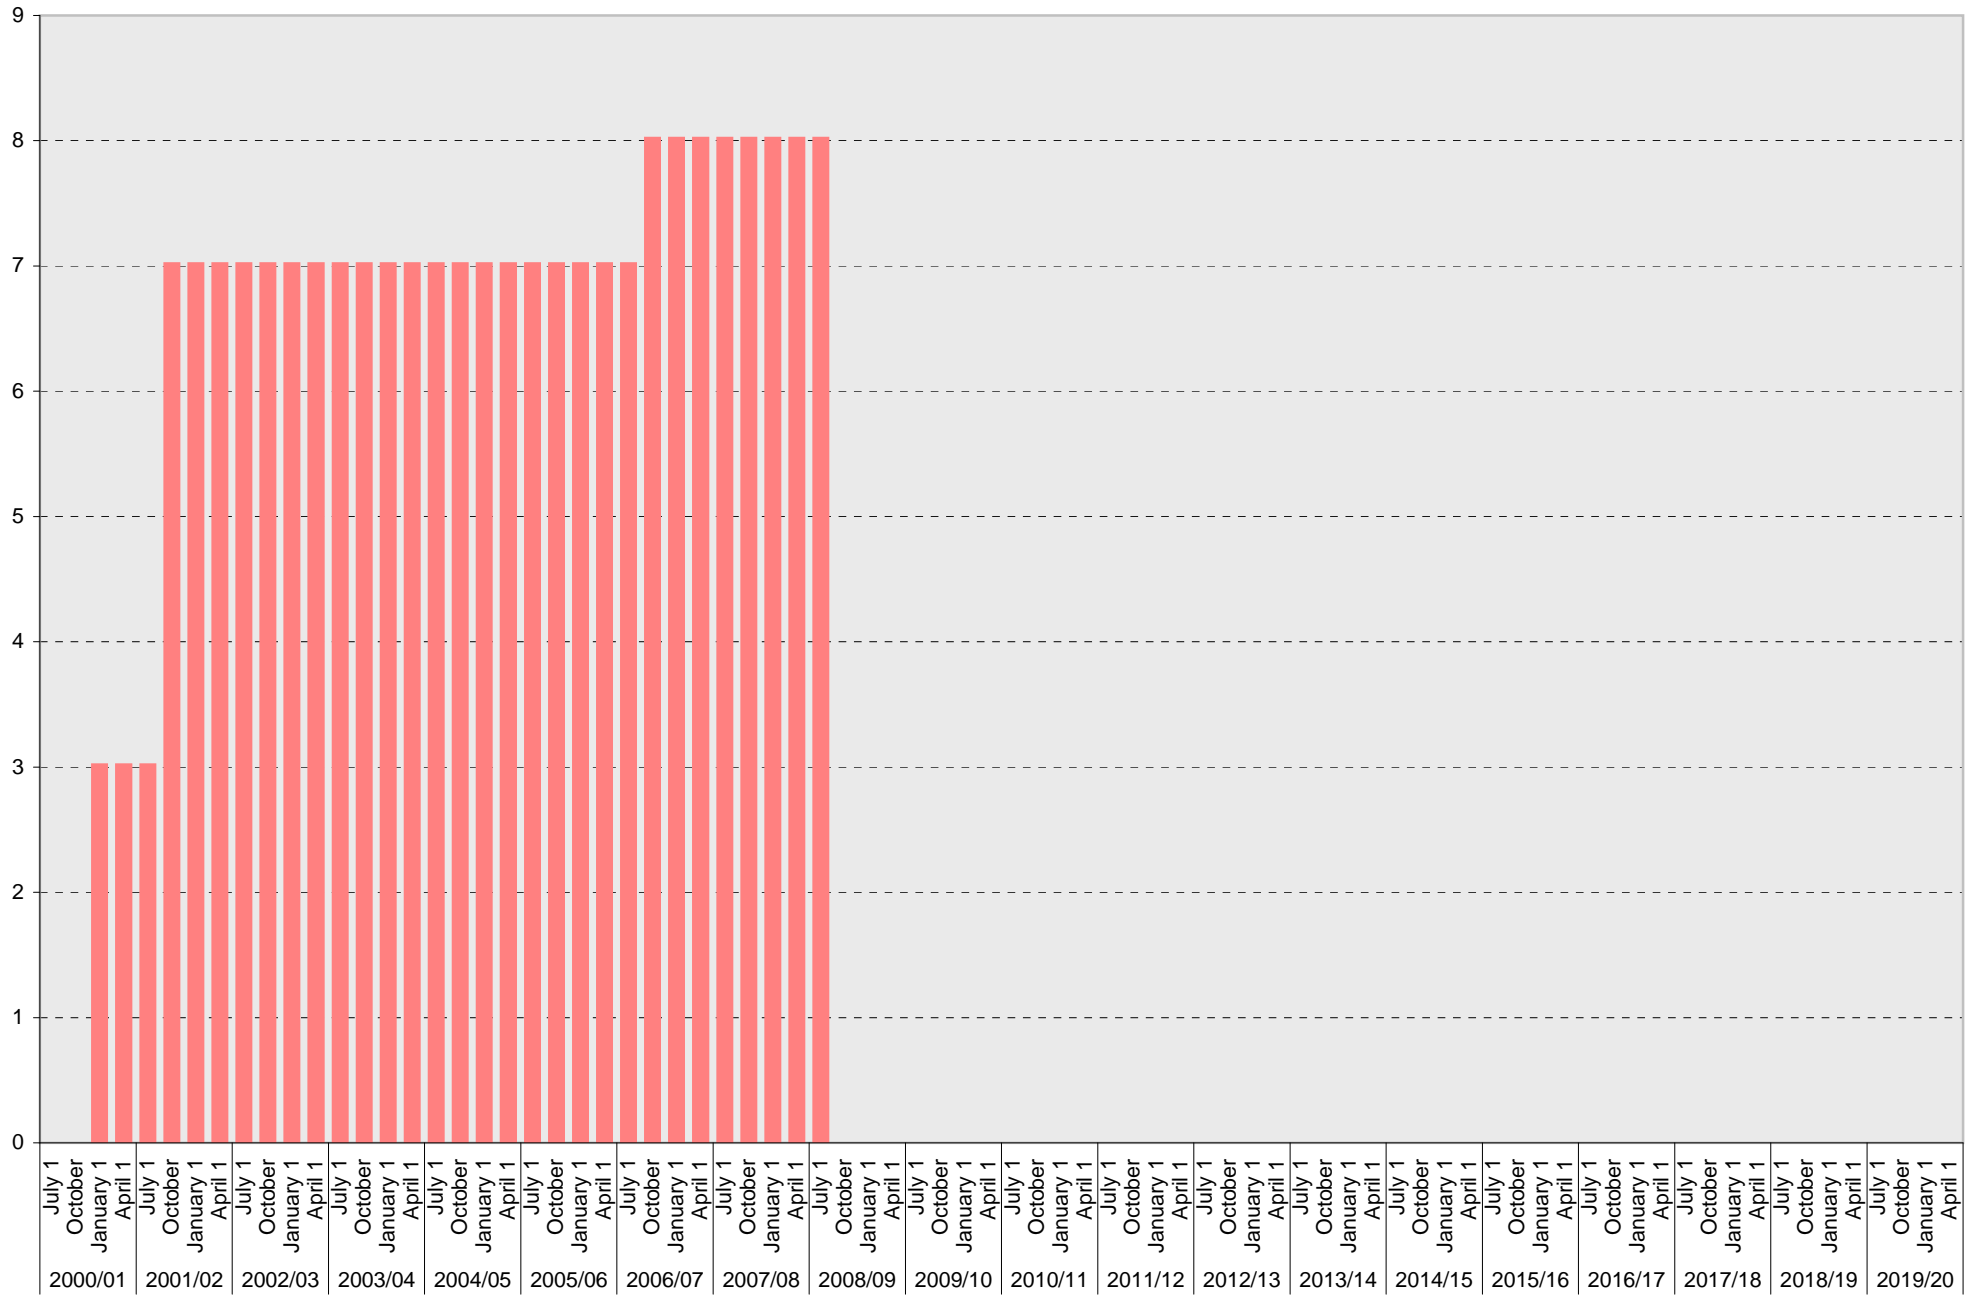

University of California, San Diego Parking Space Inventory

Lot P116: Service Yard Parking Spaces

■ Service Yard