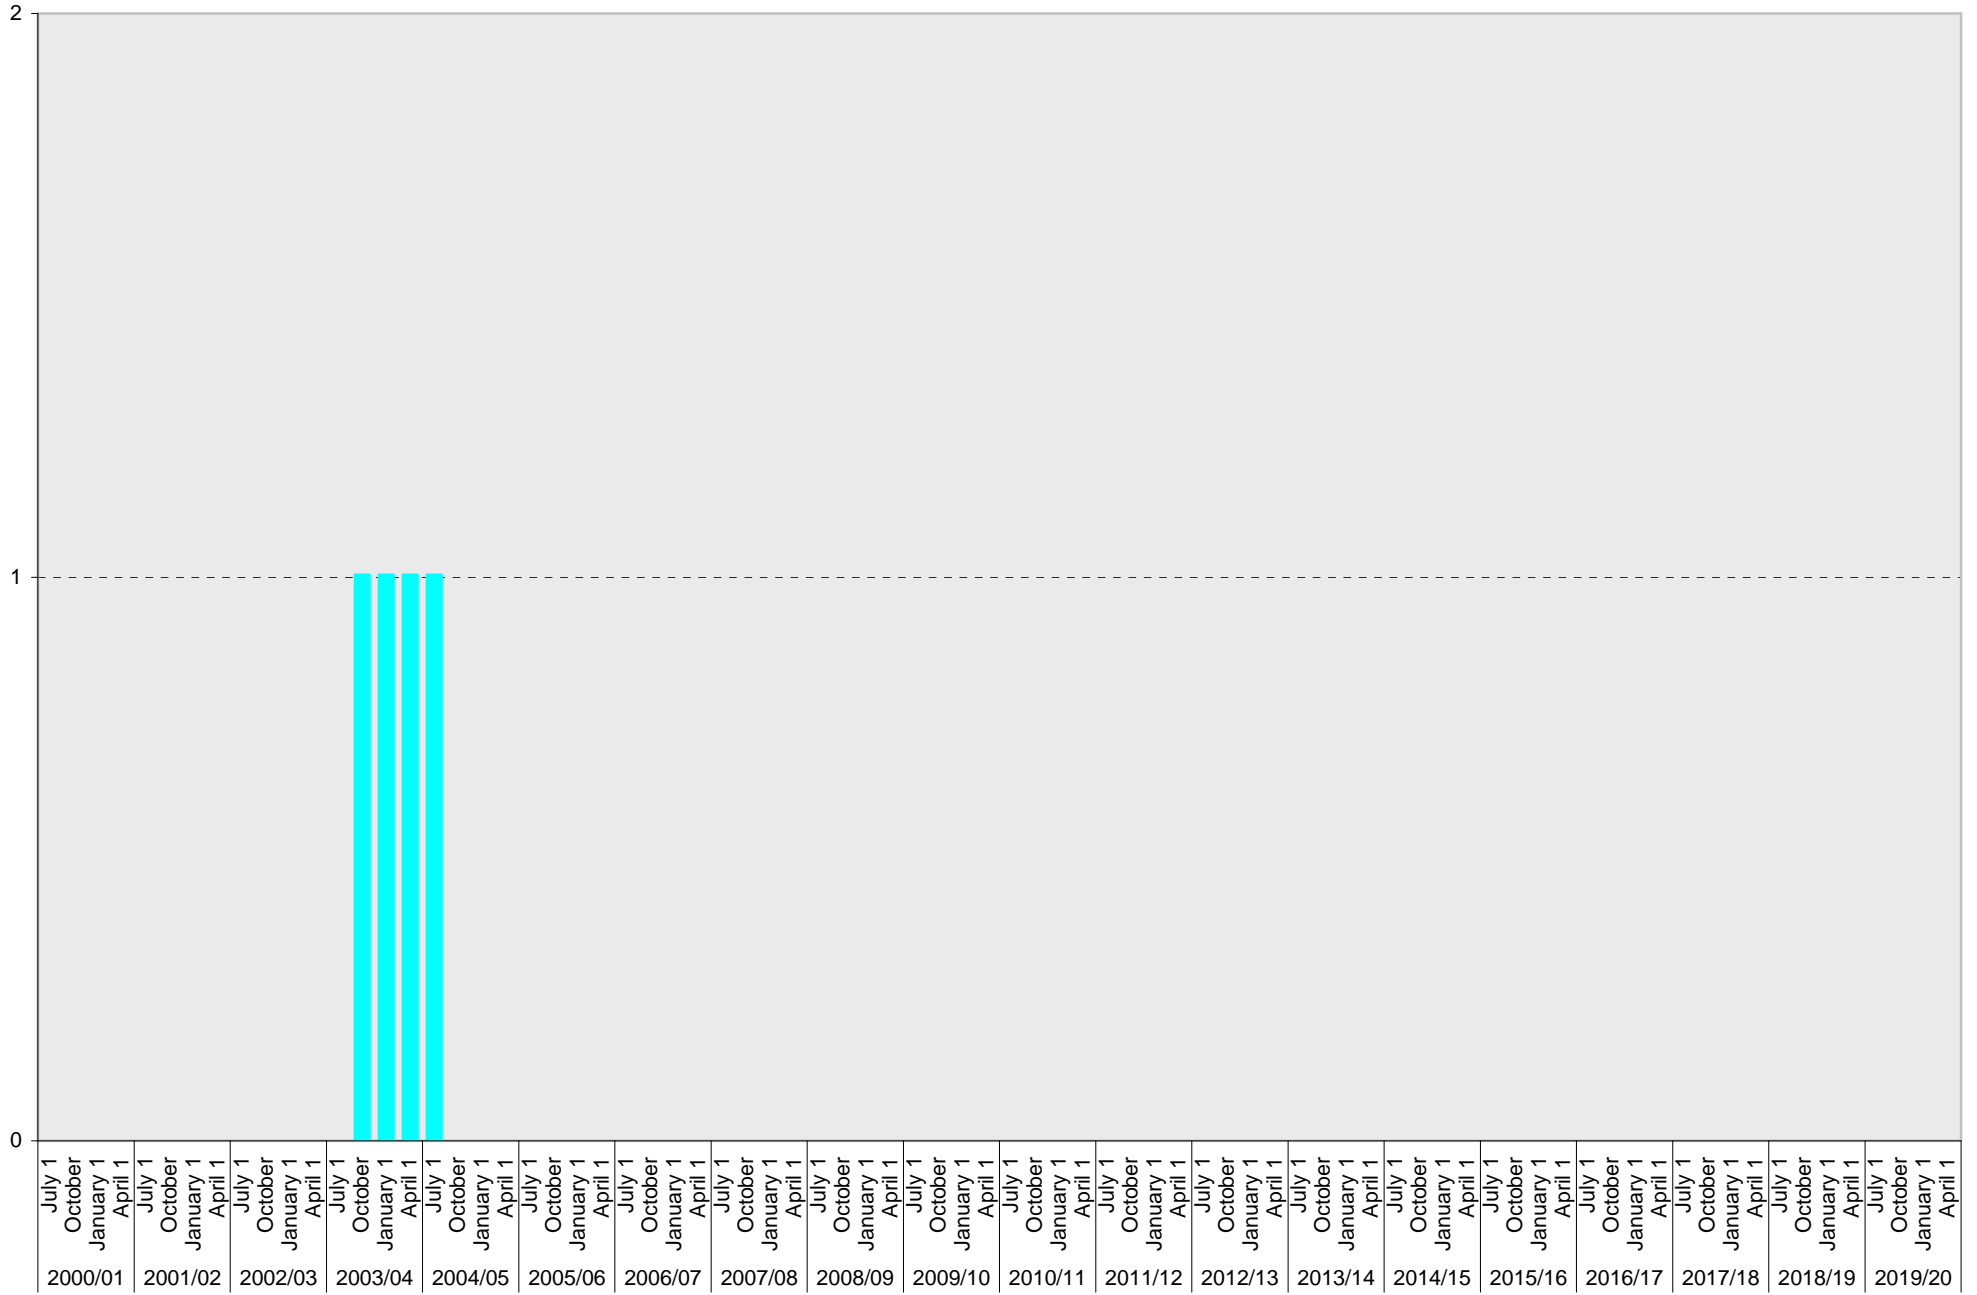

University of California, San Diego Parking Space Inventory

Lot P116: Loading Parking Spaces

Loading