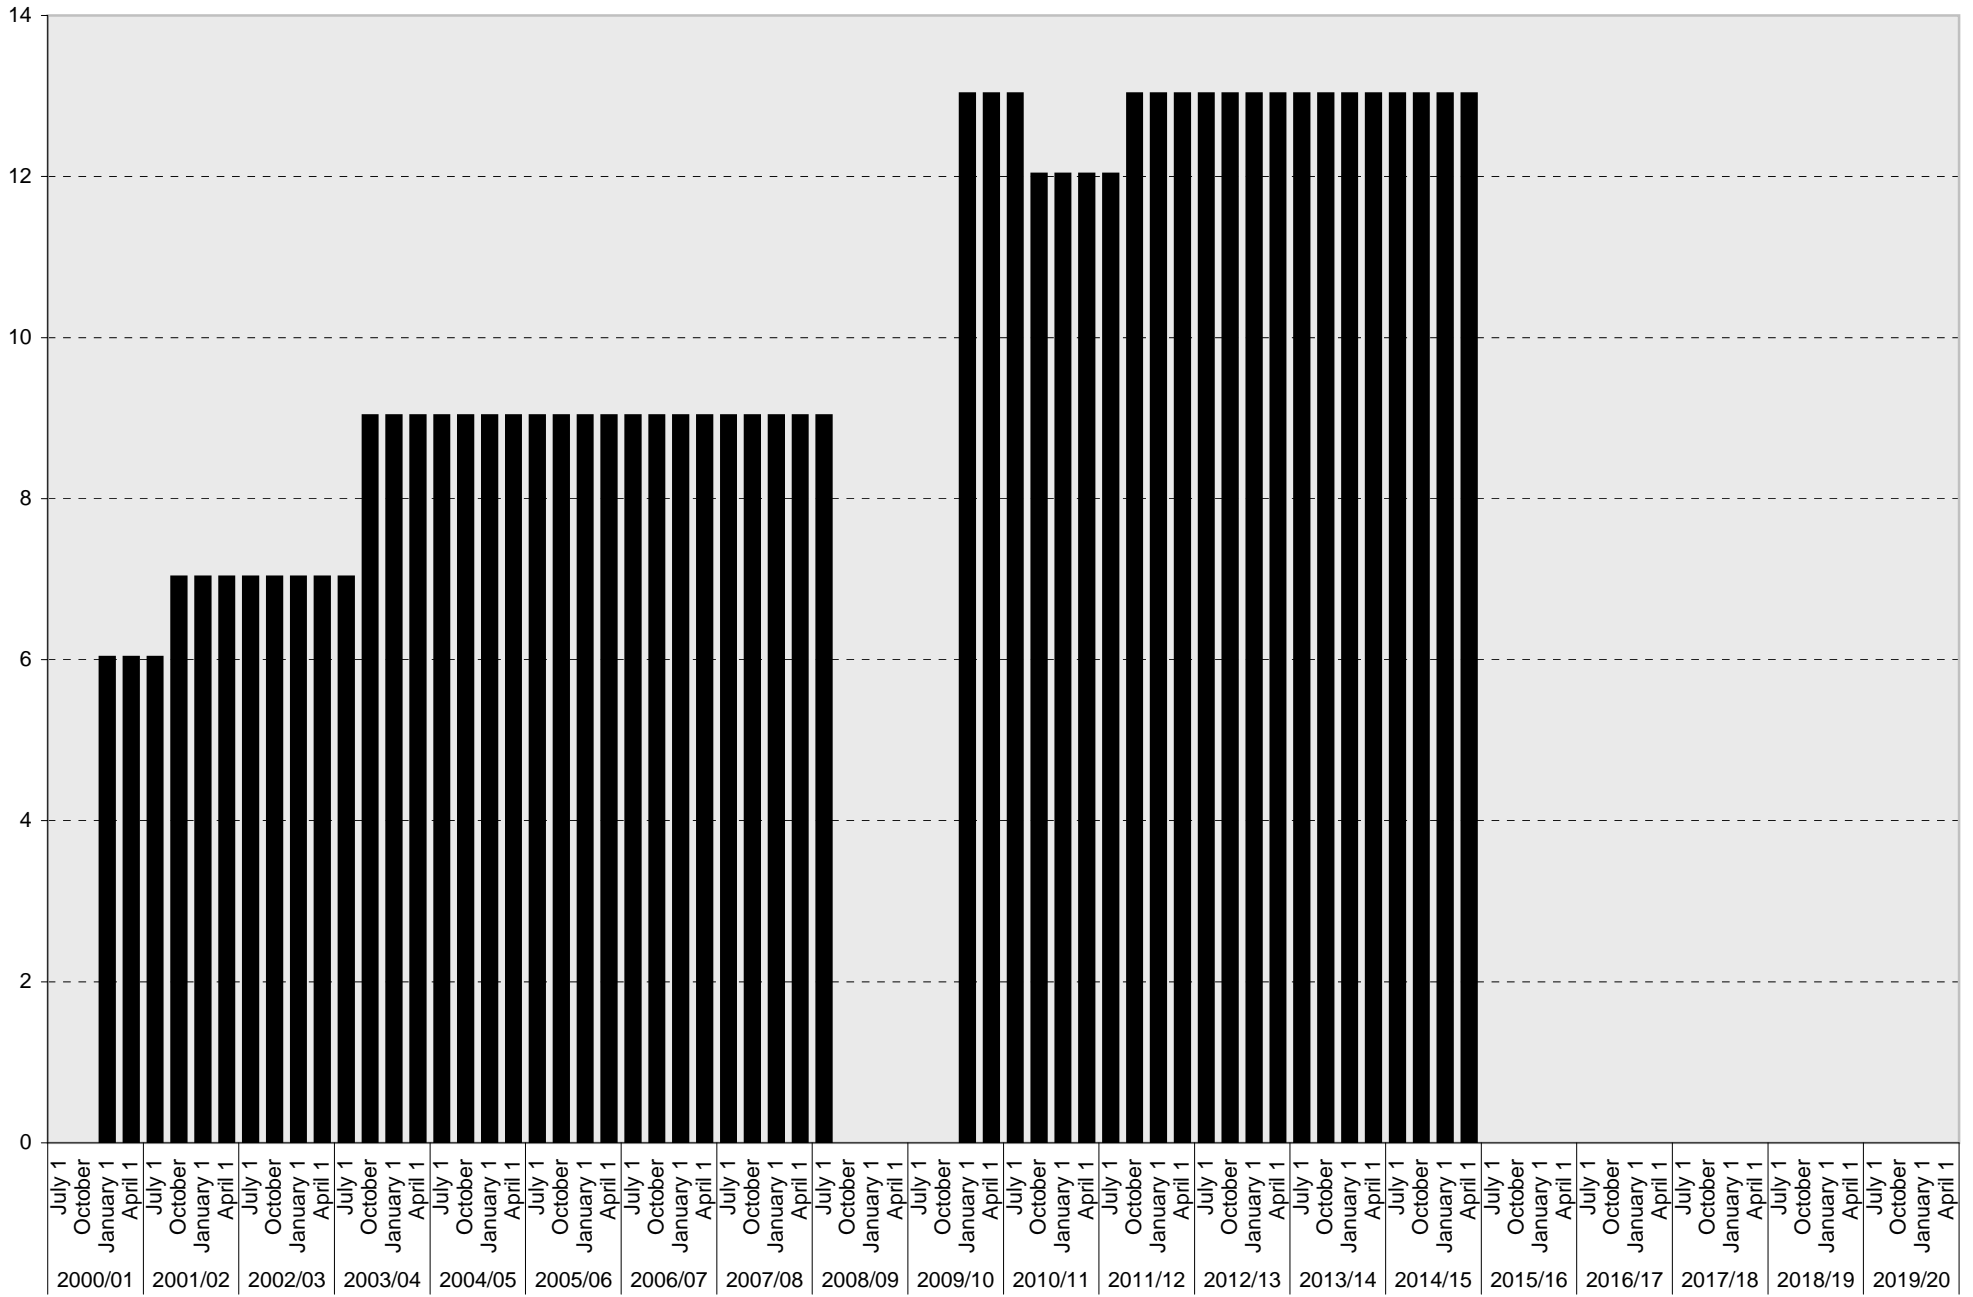

University of California, San Diego Parking Space Inventory

Lot P116: Total Parking Spaces

■ Total