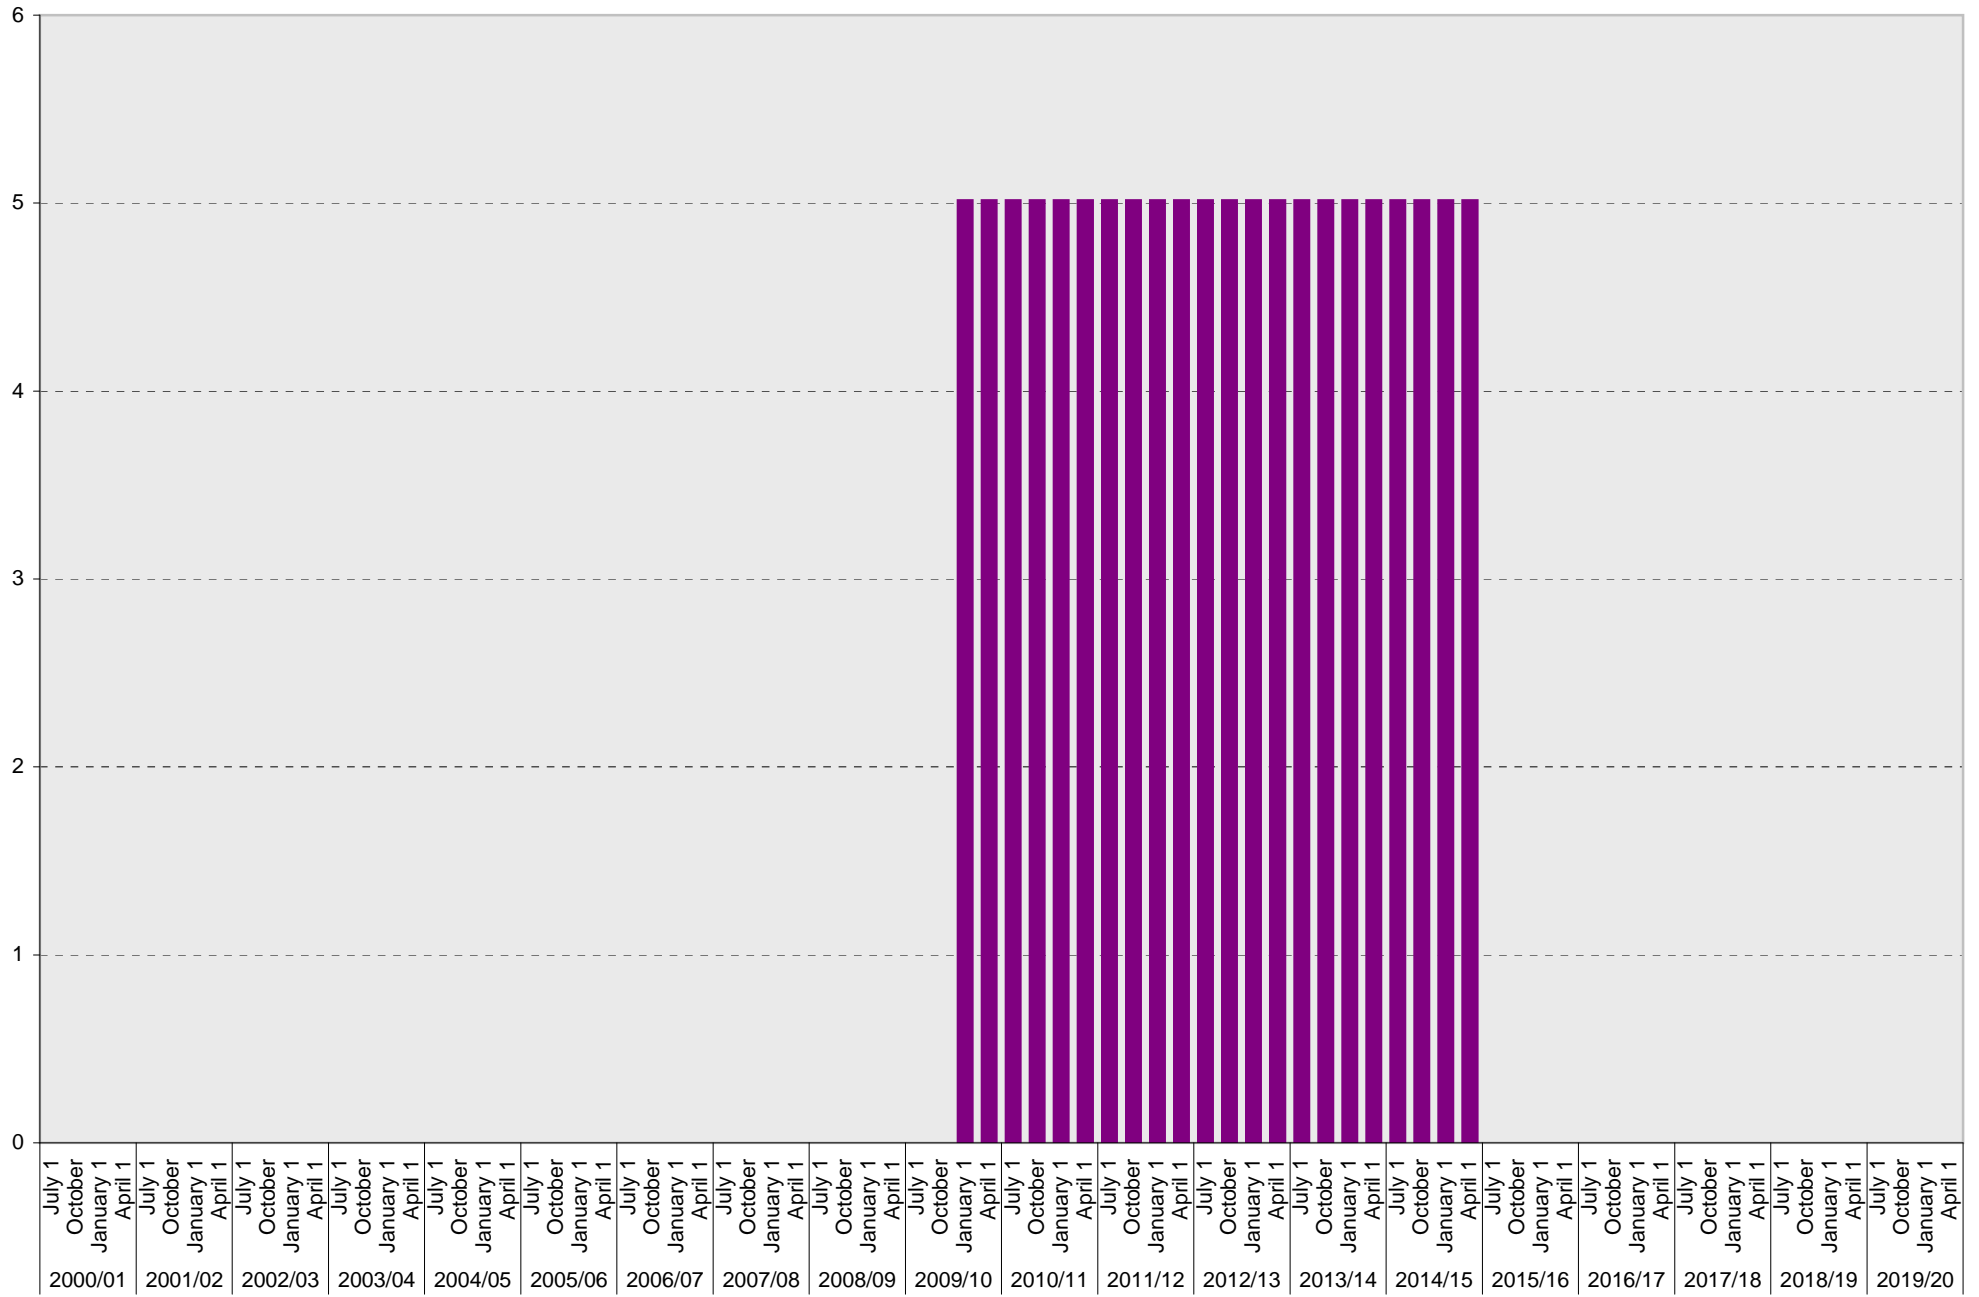

University of California, San Diego Parking Space Inventory

Lot P116: Reserved Parking Spaces

■ Reserved

University of California, San Diego Parking Space Inventory

Lot P116: Allocated: Catering Vehicle Parking Spaces