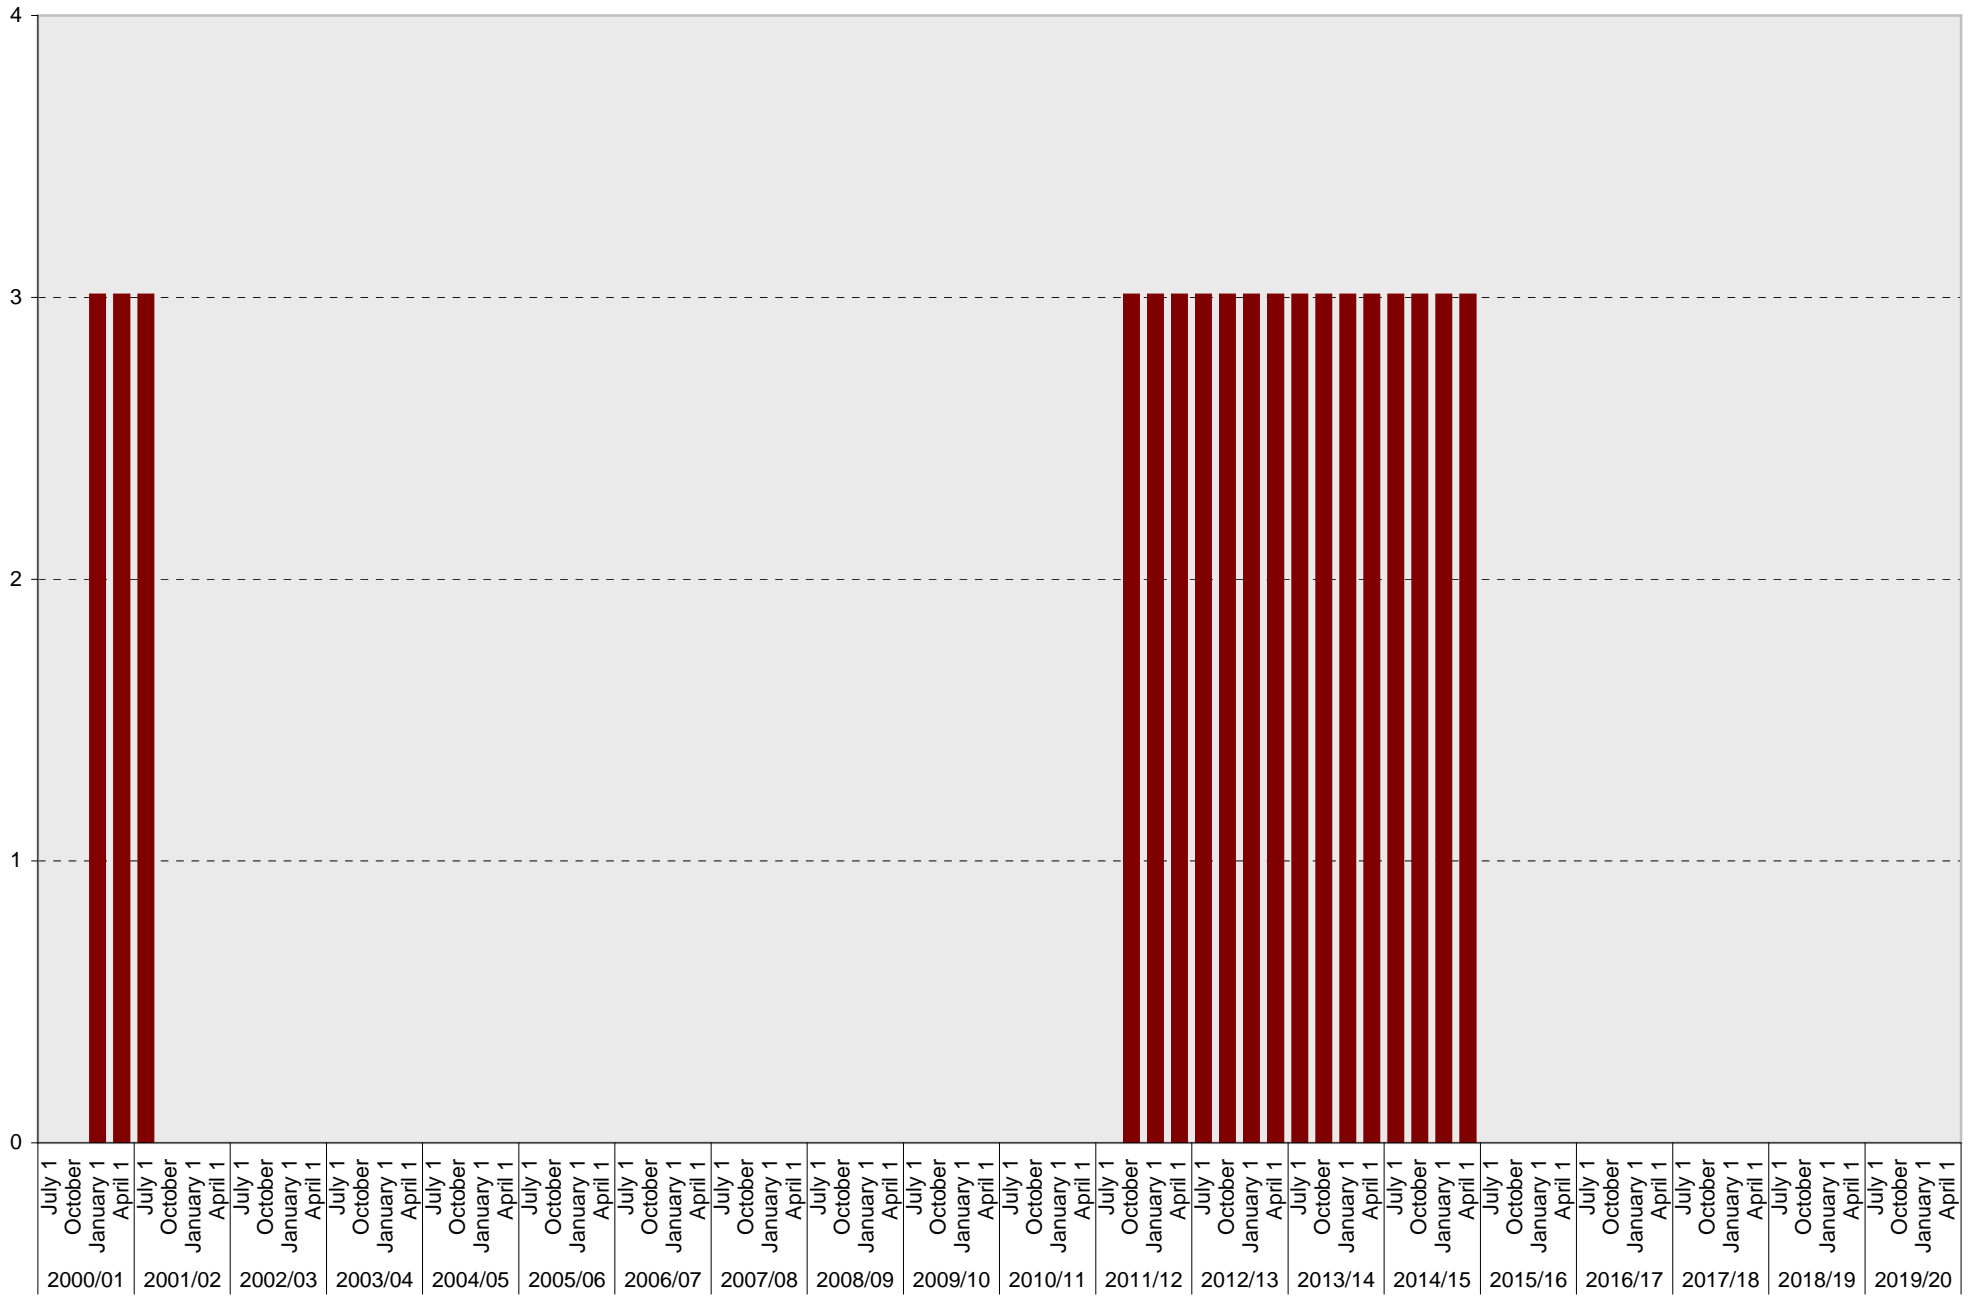

University of California, San Diego Parking Space Inventory

Lot P116: UC Vehicle Parking Spaces

■ UC Vehicle