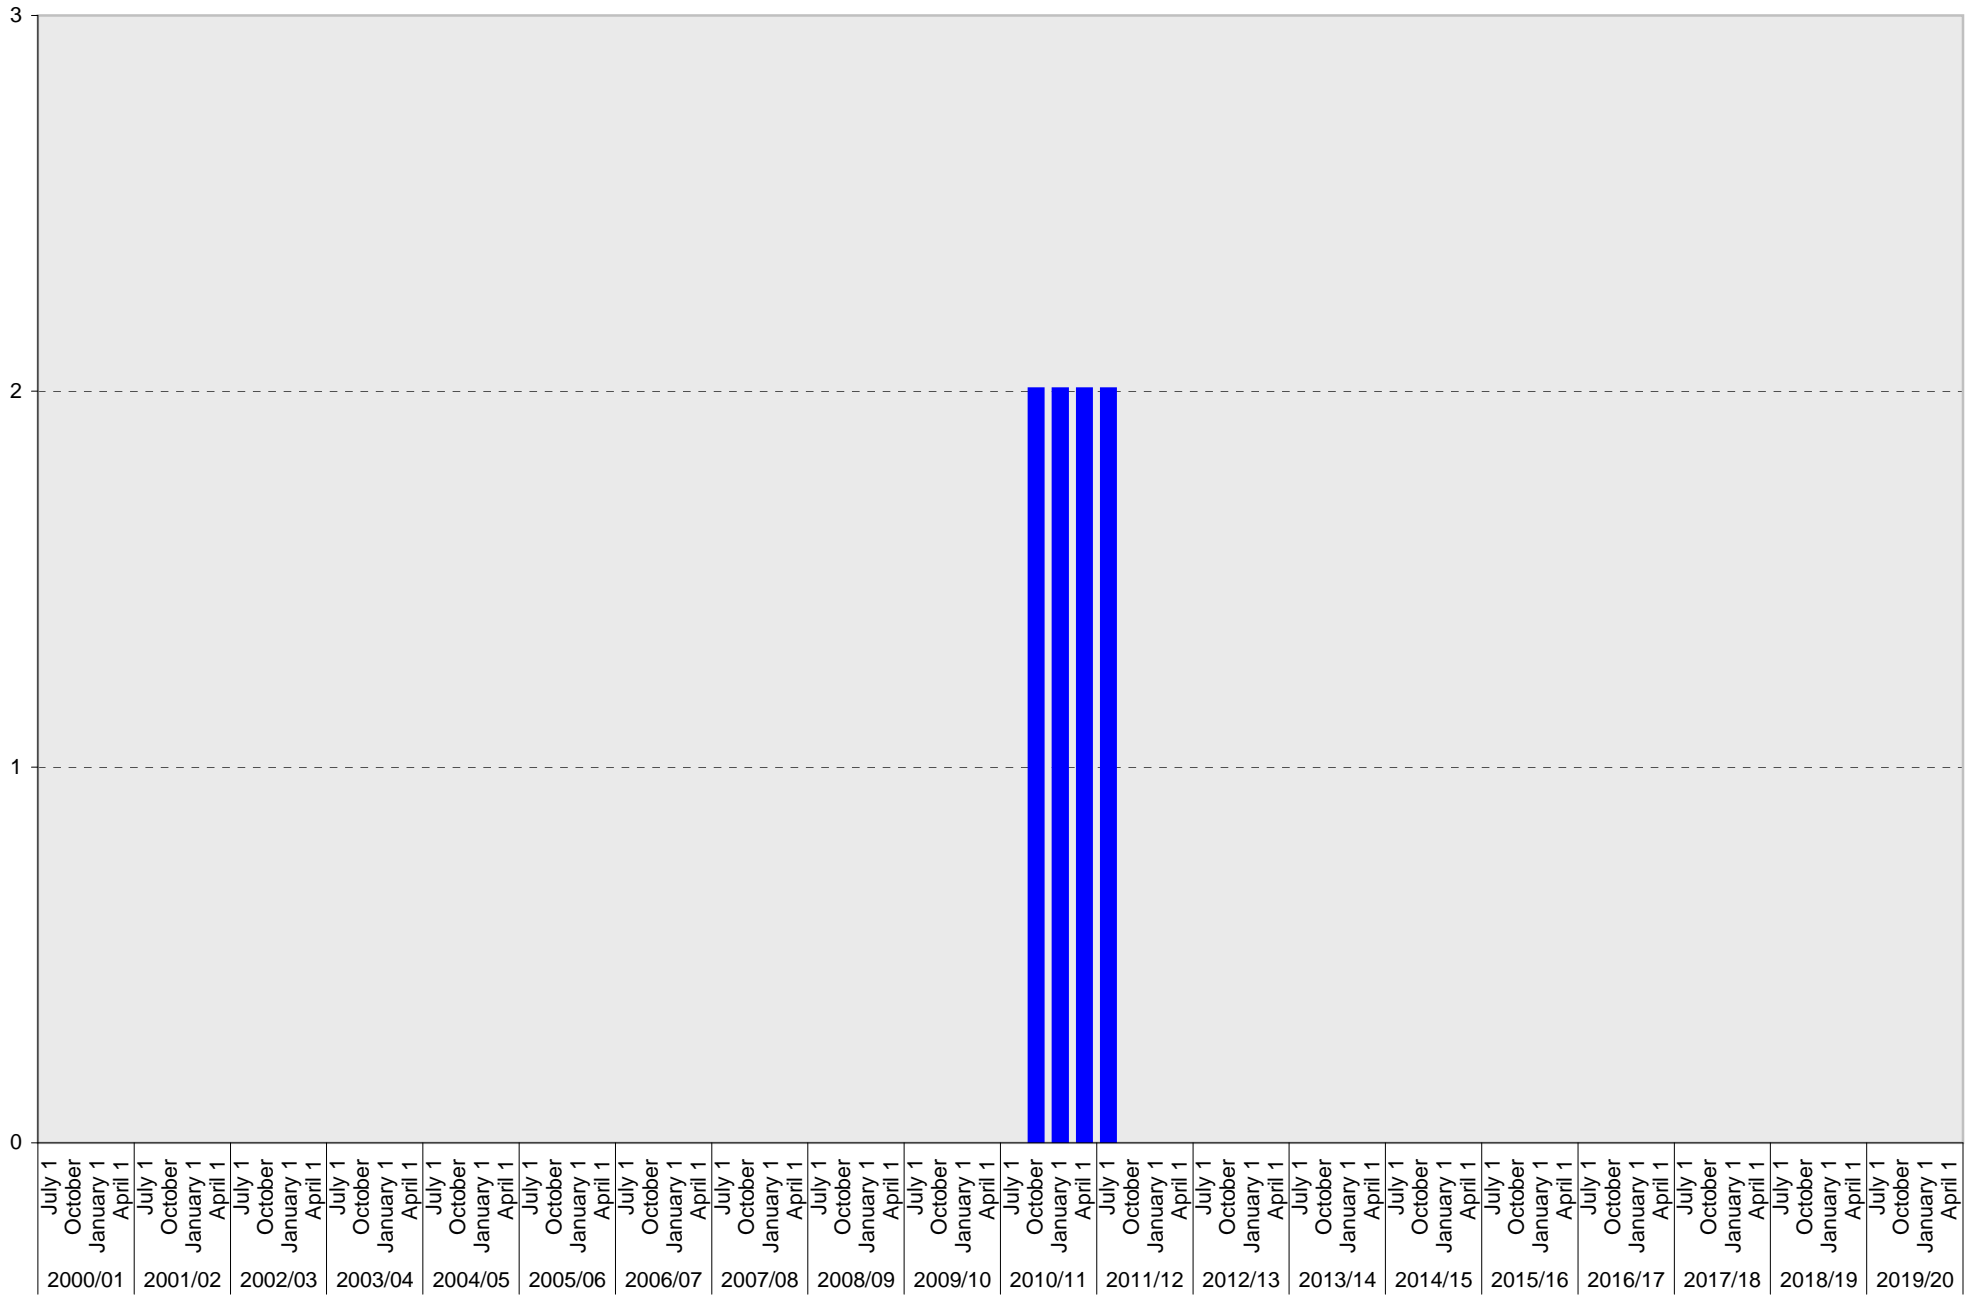

Allocated

University of California, San Diego Parking Space Inventory

Lot P116: Allocated: Housing, Dining, and Hospitality Vehicle Parking Spaces

■ Allocated

University of California, San Diego Parking Space Inventory

Lot P116: Allocated: Total Parking Spaces

■ Allocated: Total

University of California, San Diego Parking Space Inventory

Lot P116: Accessible Parking Spaces

■ Accessible

University of California, San Diego Parking Space Inventory

Date		Visitor Parking Spaces			
		Meter	Pay and Display	Pay by Space	Pay upon Exit
2000/01	July 1				
	October 1				
	January 1				
	April 1				
2001/02	July 1				
	October 1				
	January 1				
	April 1				
2002/03	July 1				
	October 1				
	January 1				
	April 1				
2003/04	July 1				
	October 1				
	January 1				
	April 1				
2004/05	July 1				
	October 1				
	January 1				
	April 1				
2005/06	July 1				
	October 1				
	January 1				
	April 1				
2006/07	July 1				
	October 1				
	January 1				
	April 1				
2007/08	July 1				
	October 1				
	January 1				
	April 1				
2008/09	July 1				
	October 1				
	January 1				
	April 1				
2009/10	July 1				
	October 1				
	January 1				
	April 1				