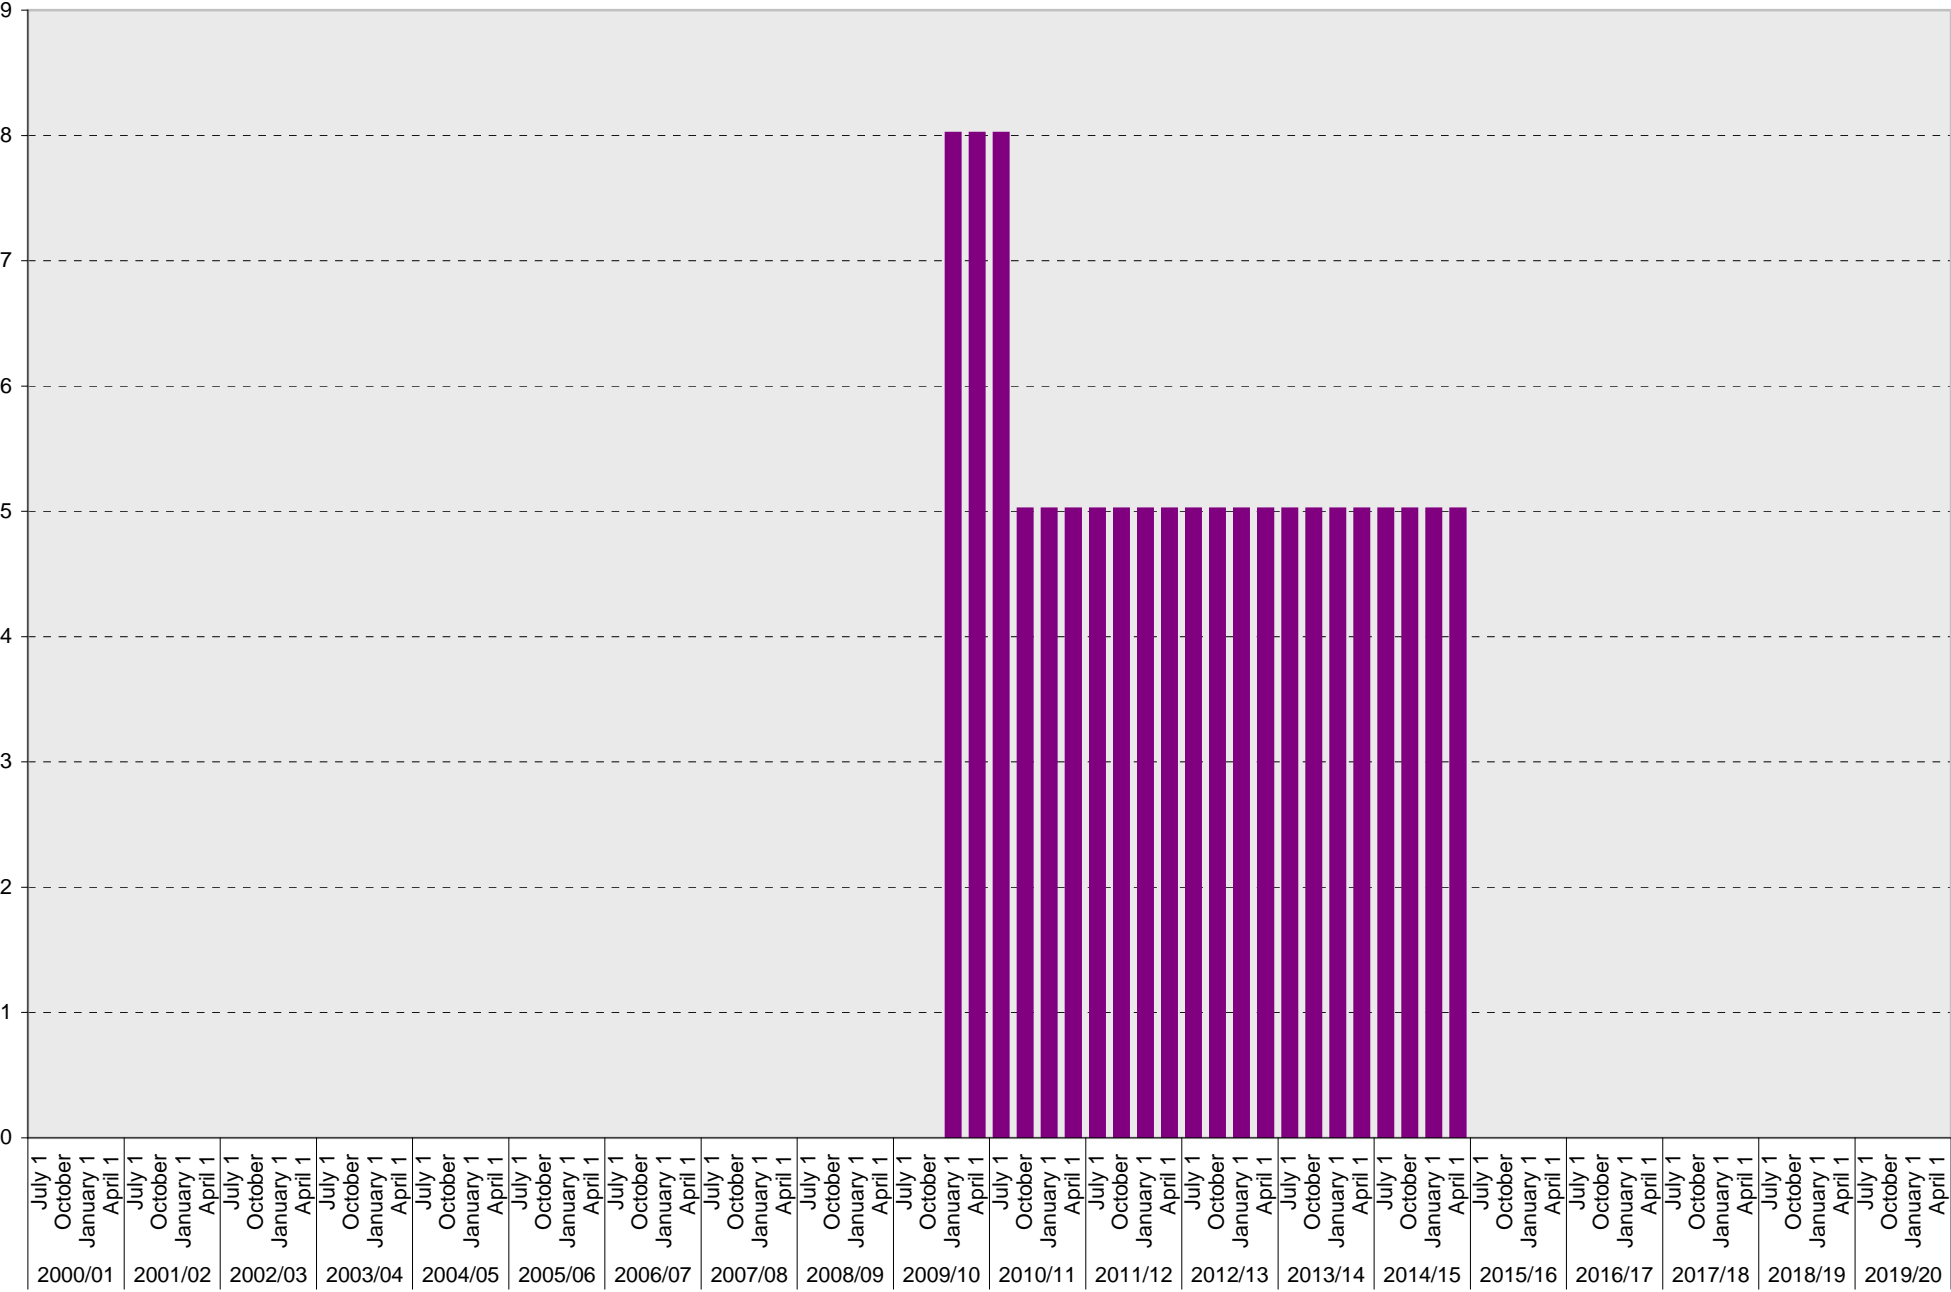

University of California, San Diego Parking Space Inventory

Lot P116: Allocated: Housing, Dining, and Hospitality Vehicle Parking Spaces

■ Allocated