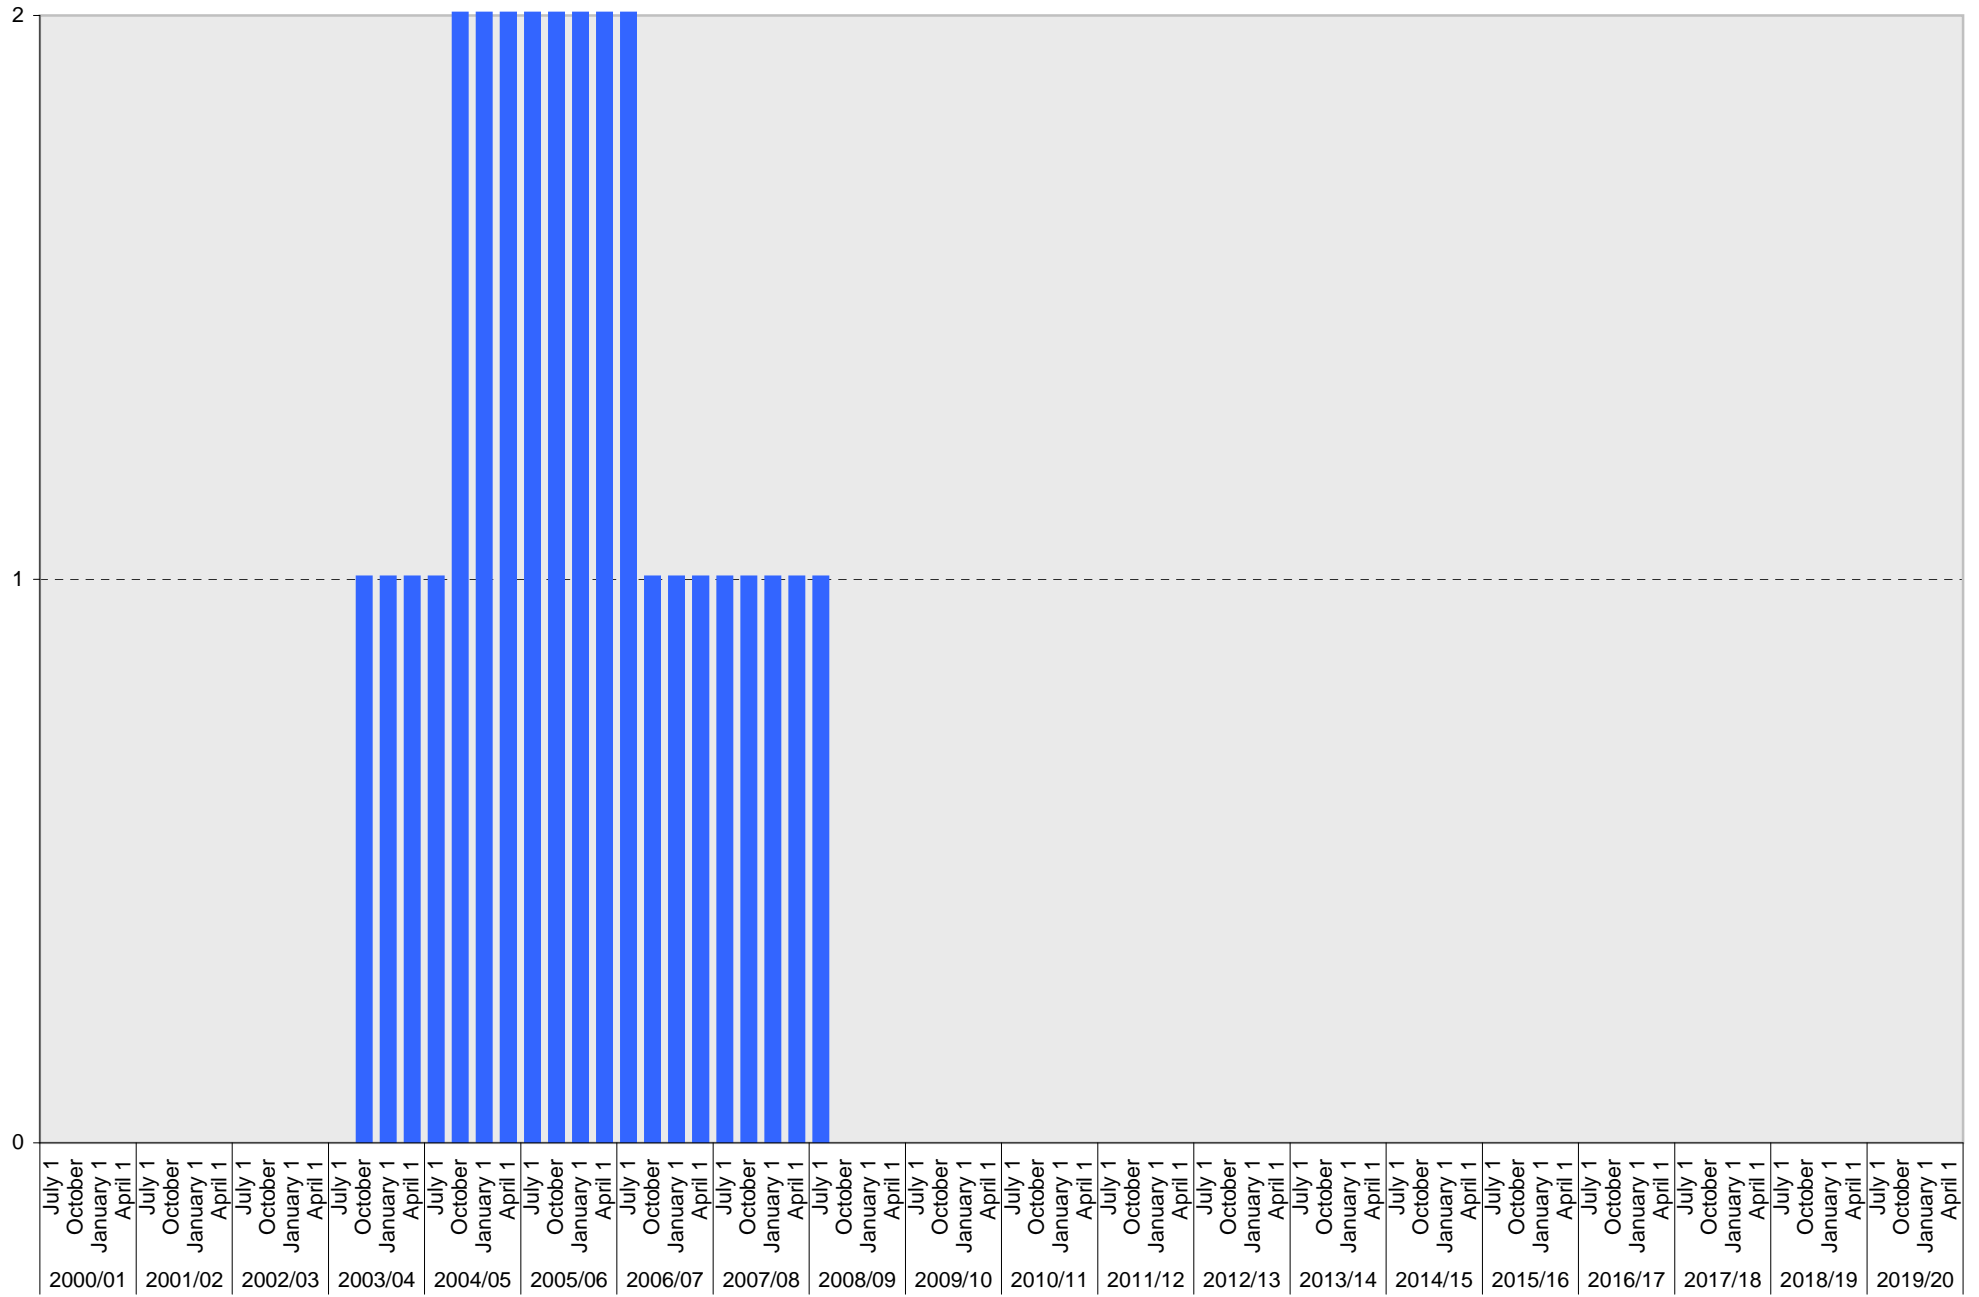

University of California, San Diego Parking Space Inventory

Lot P116: Reserved Parking Spaces

■ Reserved

University of California, San Diego Parking Space Inventory

Lot P116: Allocated: Catering Vehicle Parking Spaces