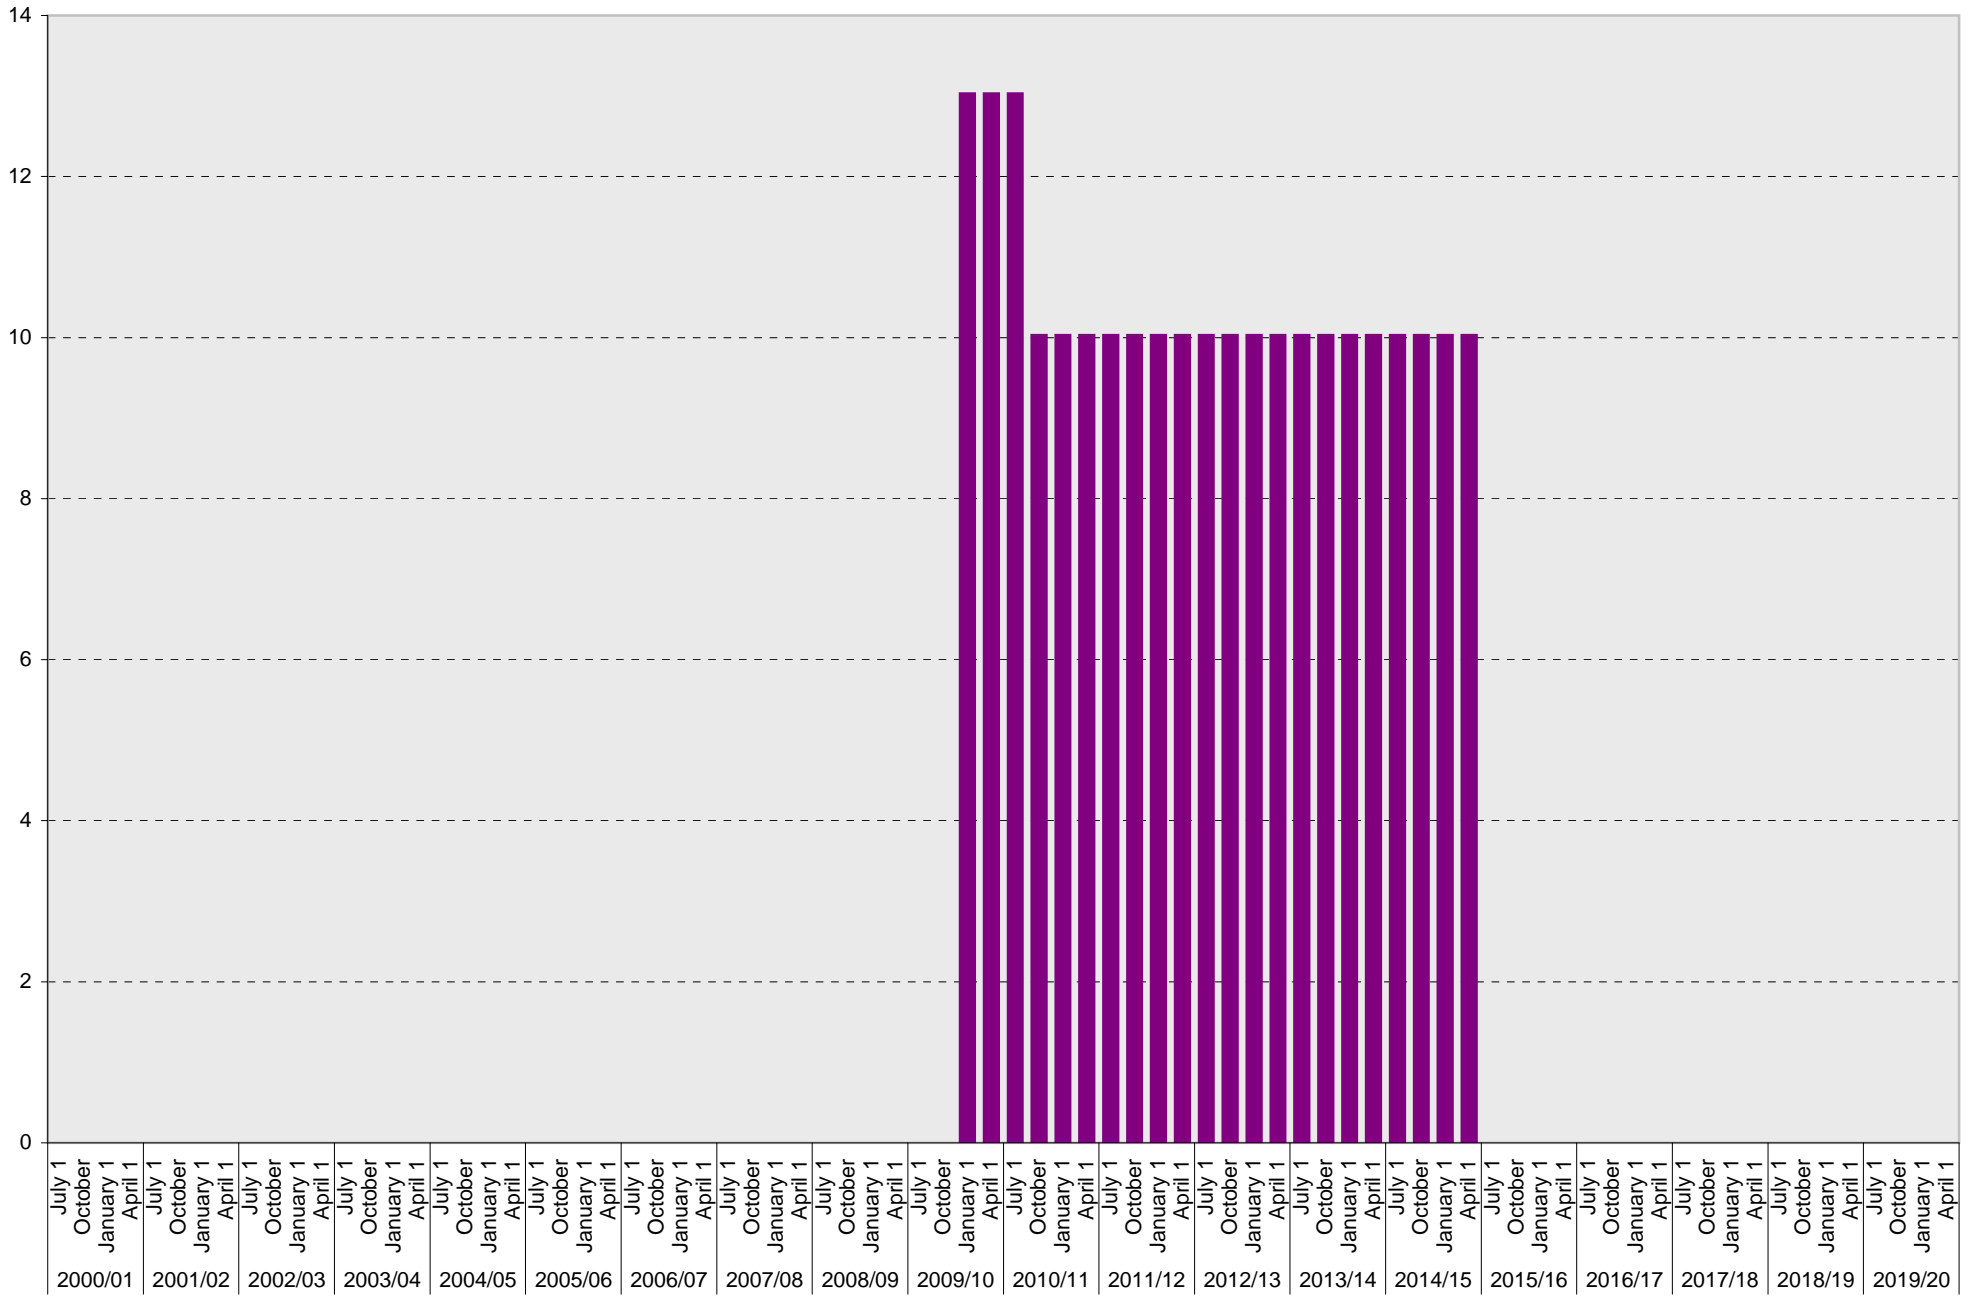

University of California, San Diego Parking Space Inventory

Lot P116: Allocated: Total Parking Spaces

■ Allocated: Total