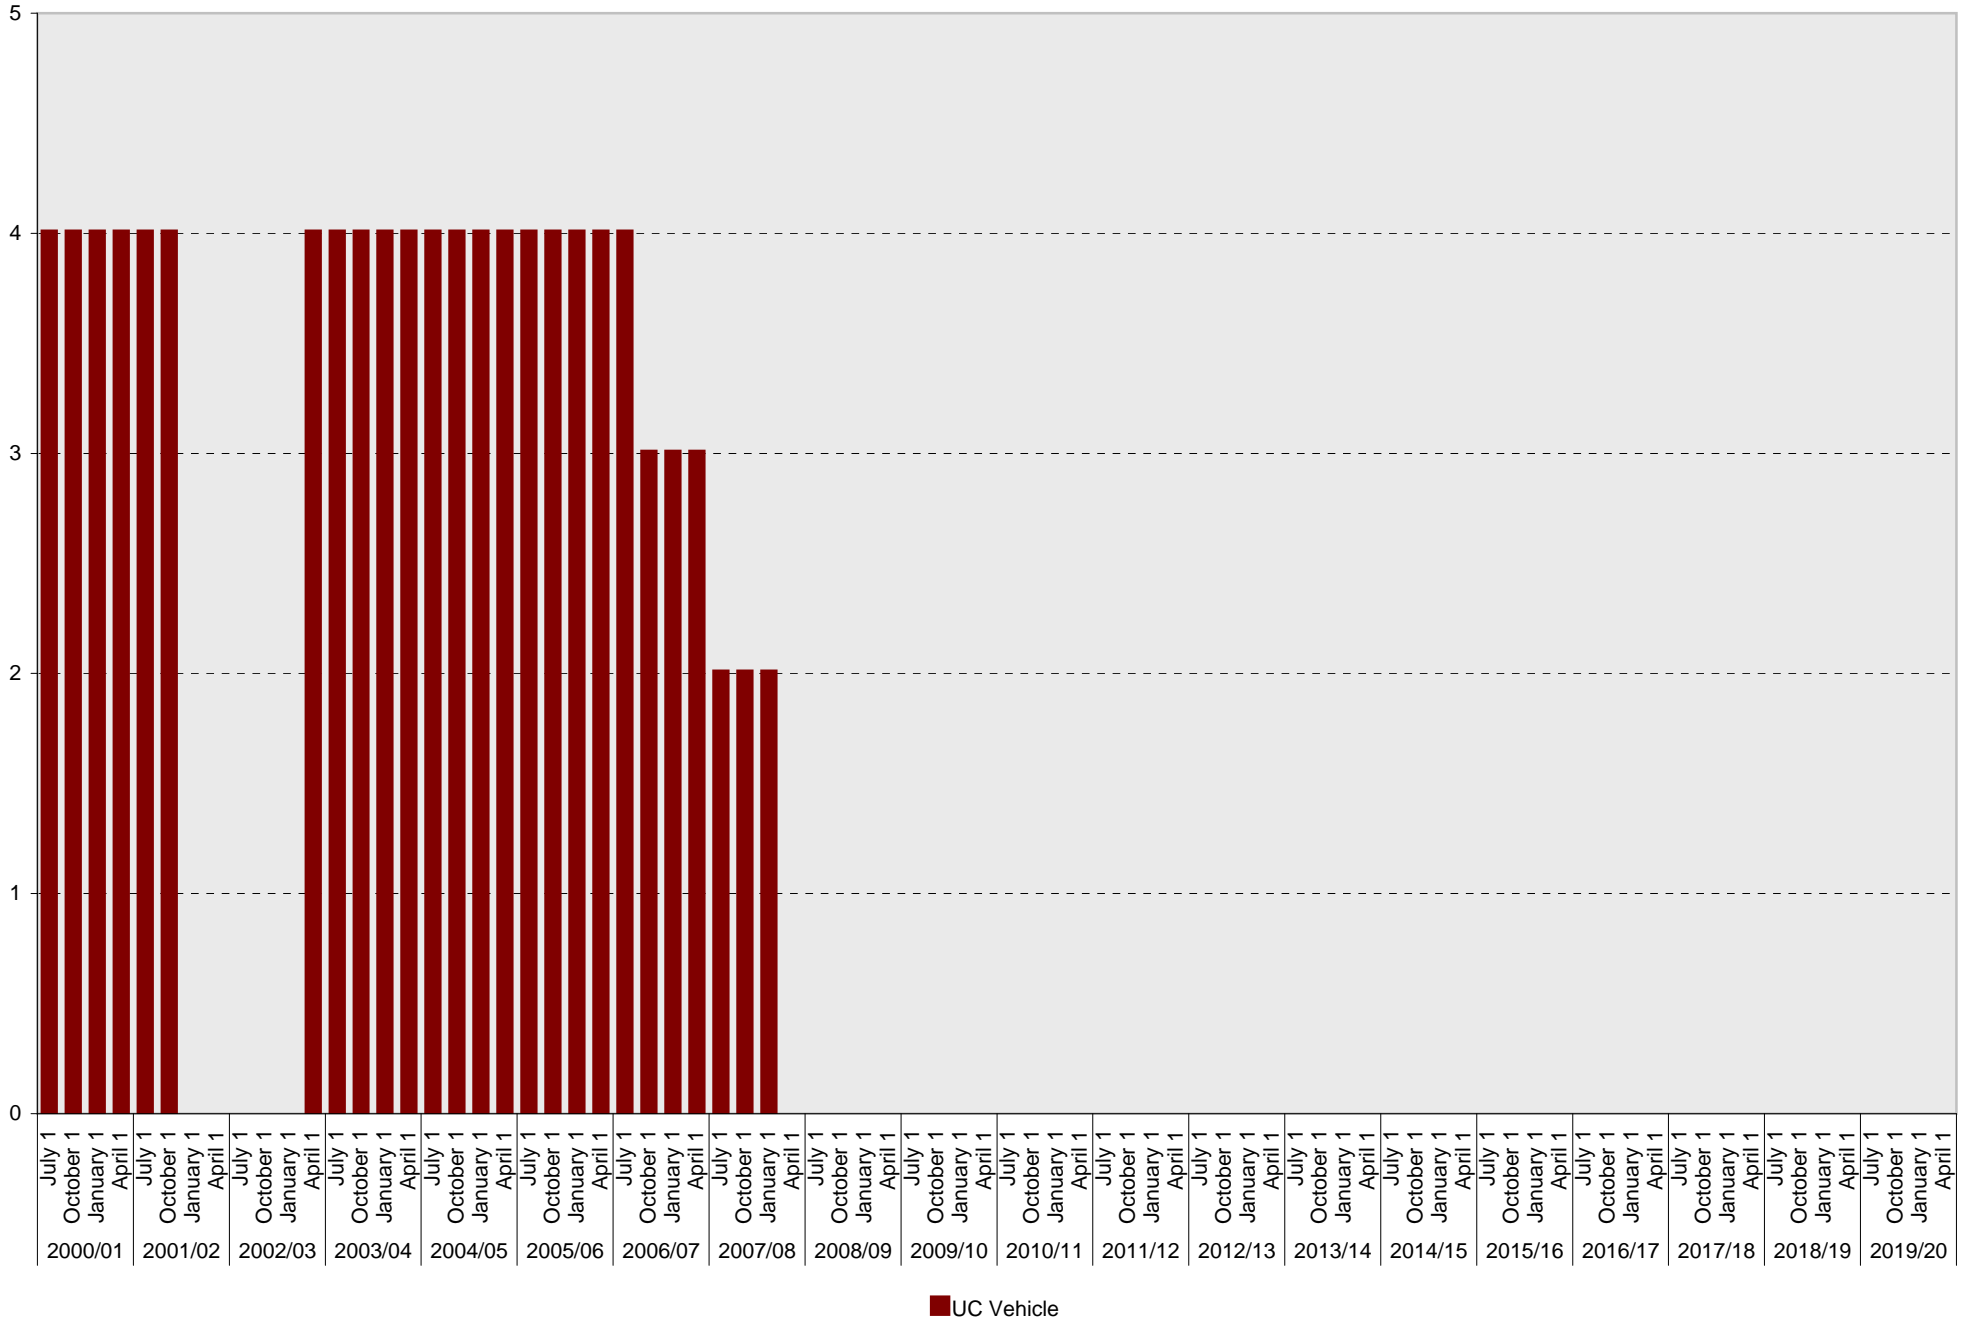

University of California, San Diego Parking Space Inventory

Lot P115: UC Vehicle Parking Spaces