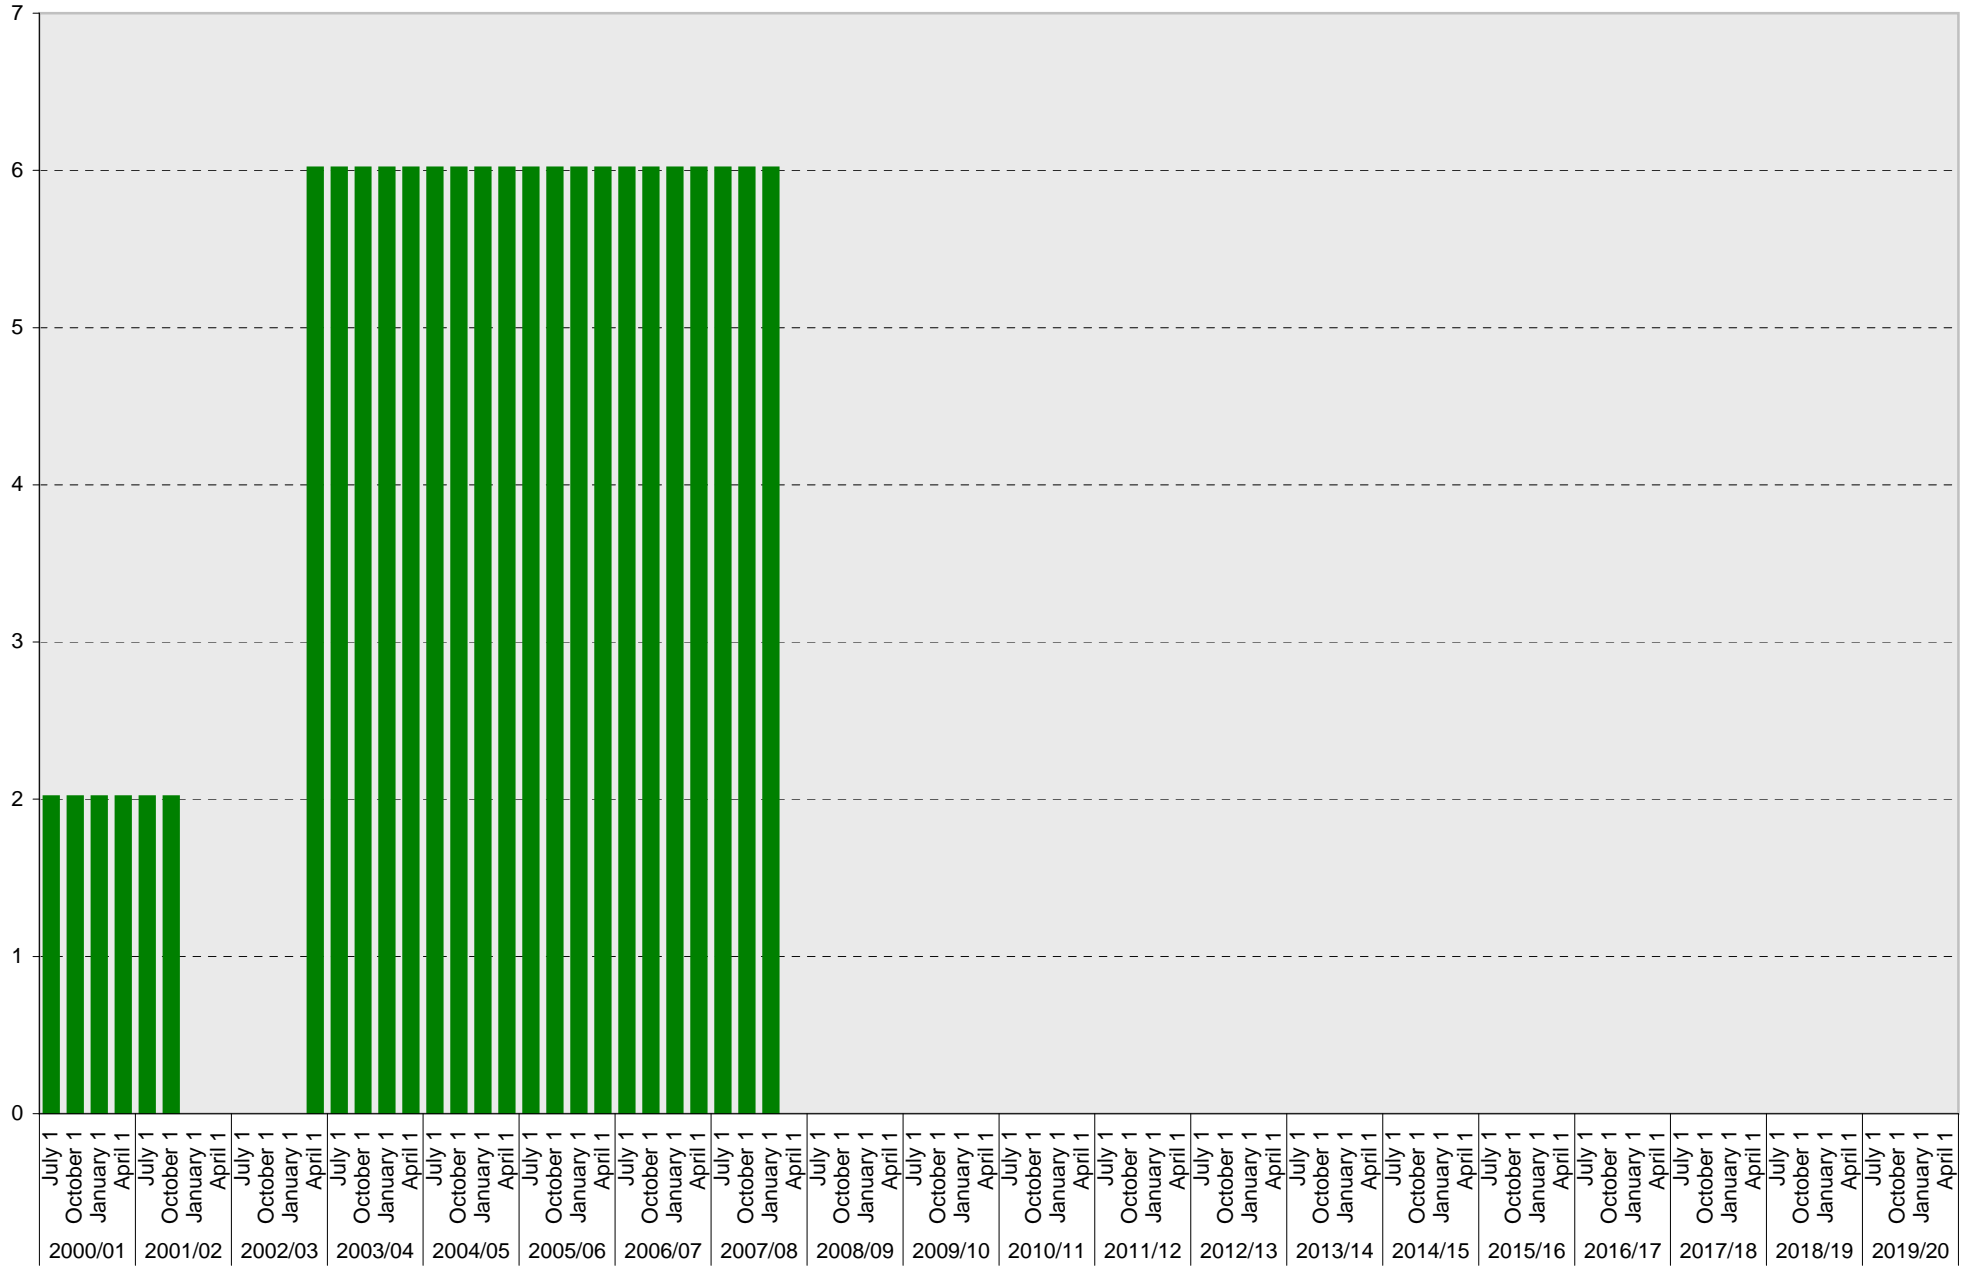

# University of California, San Diego Parking Space Inventory

## Lot P115: B Parking Spaces

■ B