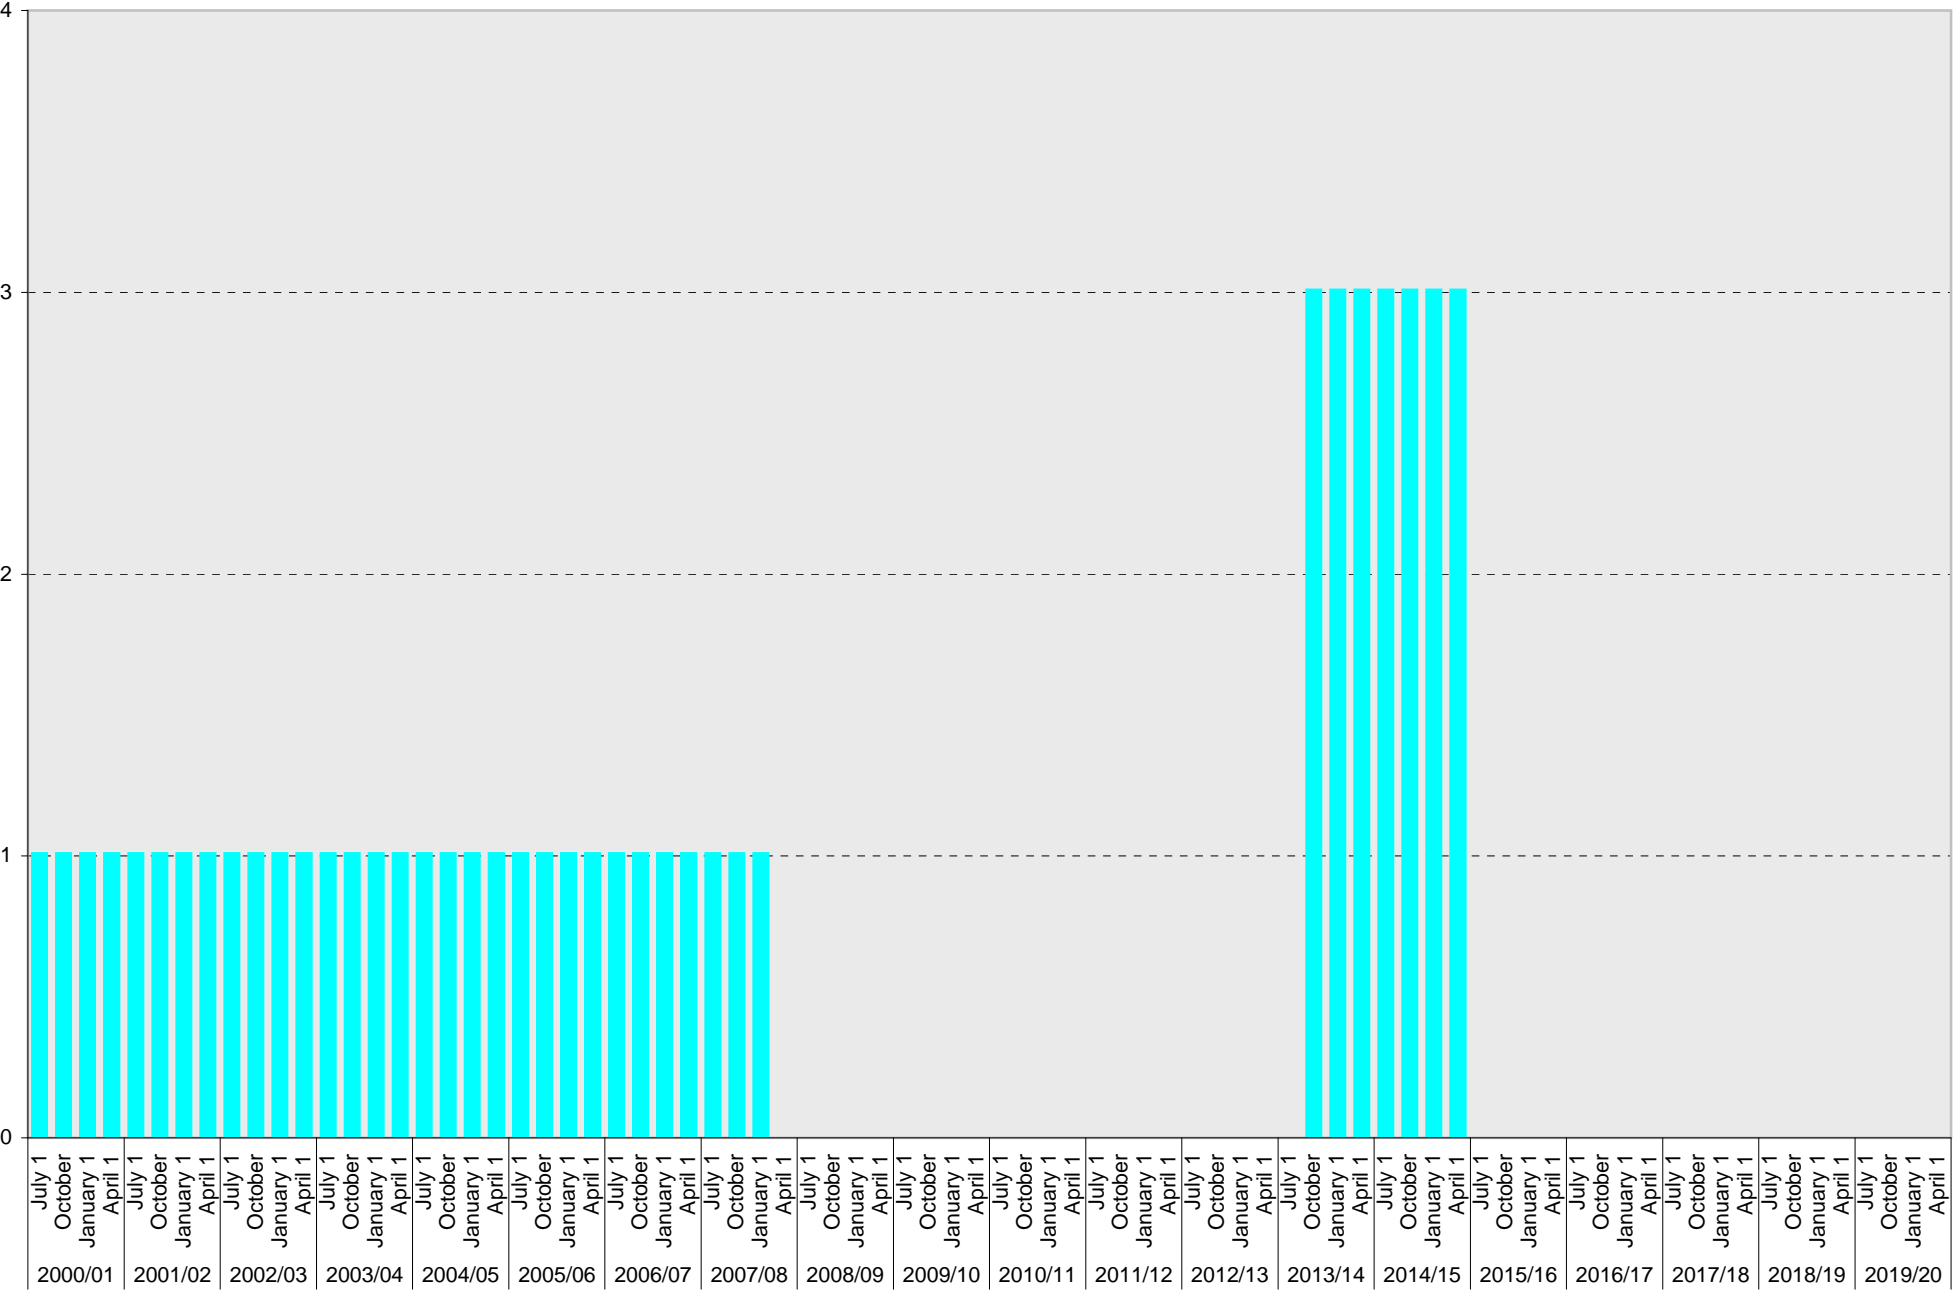

University of California, San Diego Parking Space Inventory
 Lot P114: Allocated: Crafts Center Staff Parking Spaces

■ Allocated

University of California, San Diego Parking Space Inventory
Lot P114: Allocated: Total Parking Spaces

■ Allocated: Total

University of California, San Diego Parking Space Inventory
Lot P114: Loading Parking Spaces

■ Loading

University of California, San Diego Parking Space Inventory

Lot P114: Total Parking Spaces

Date		Visitor Parking Spaces			
		Meter	Pay and Display	Pay by Space	Pay upon Exit
2000/01	July 1				
	October 1				
	January 1				
	April 1				
2001/02	July 1				
	October 1				
	January 1				
	April 1				
2002/03	July 1				
	October 1				
	January 1				
	April 1				
2003/04	July 1				
	October 1				
	January 1				
	April 1				
2004/05	July 1				
	October 1				
	January 1				
	April 1				
2005/06	July 1				
	October 1				
	January 1				
	April 1				
2006/07	July 1				
	October 1				
	January 1				
	April 1				
2007/08	July 1				
	October 1				
	January 1				
	April 1				
2008/09	July 1				
	October 1				
	January 1				
	April 1				
2009/10	July 1				
	October 1				
	January 1				
	April 1				

Date		Visitor Parking Spaces			
		Meter	Pay and Display	Pay by Space	Pay upon Exit
2010/11	July 1				
	October 1				
	January 1				
	April 1				
2011/12	July 1				
	October 1				
	January 1				
	April 1				
2012/13	July 1				
	October 1				
	January 1				
	April 1				
2013/14	July 1				
	October 1				
	January 1				
	April 1				
2014/15	July 1				
	October 1				
	January 1				
	April 1				
2015/16	July 1				
	October 1				
	January 1				
	April 1				
2016/17	July 1				
	October 1				
	January 1				
	April 1				
2017/18	July 1				
	October 1				
	January 1				
	April 1				
2018/19	July 1				
	October 1				
	January 1				
	April 1				
2019/20	July 1				
	October 1				
	January 1				
	April 1				