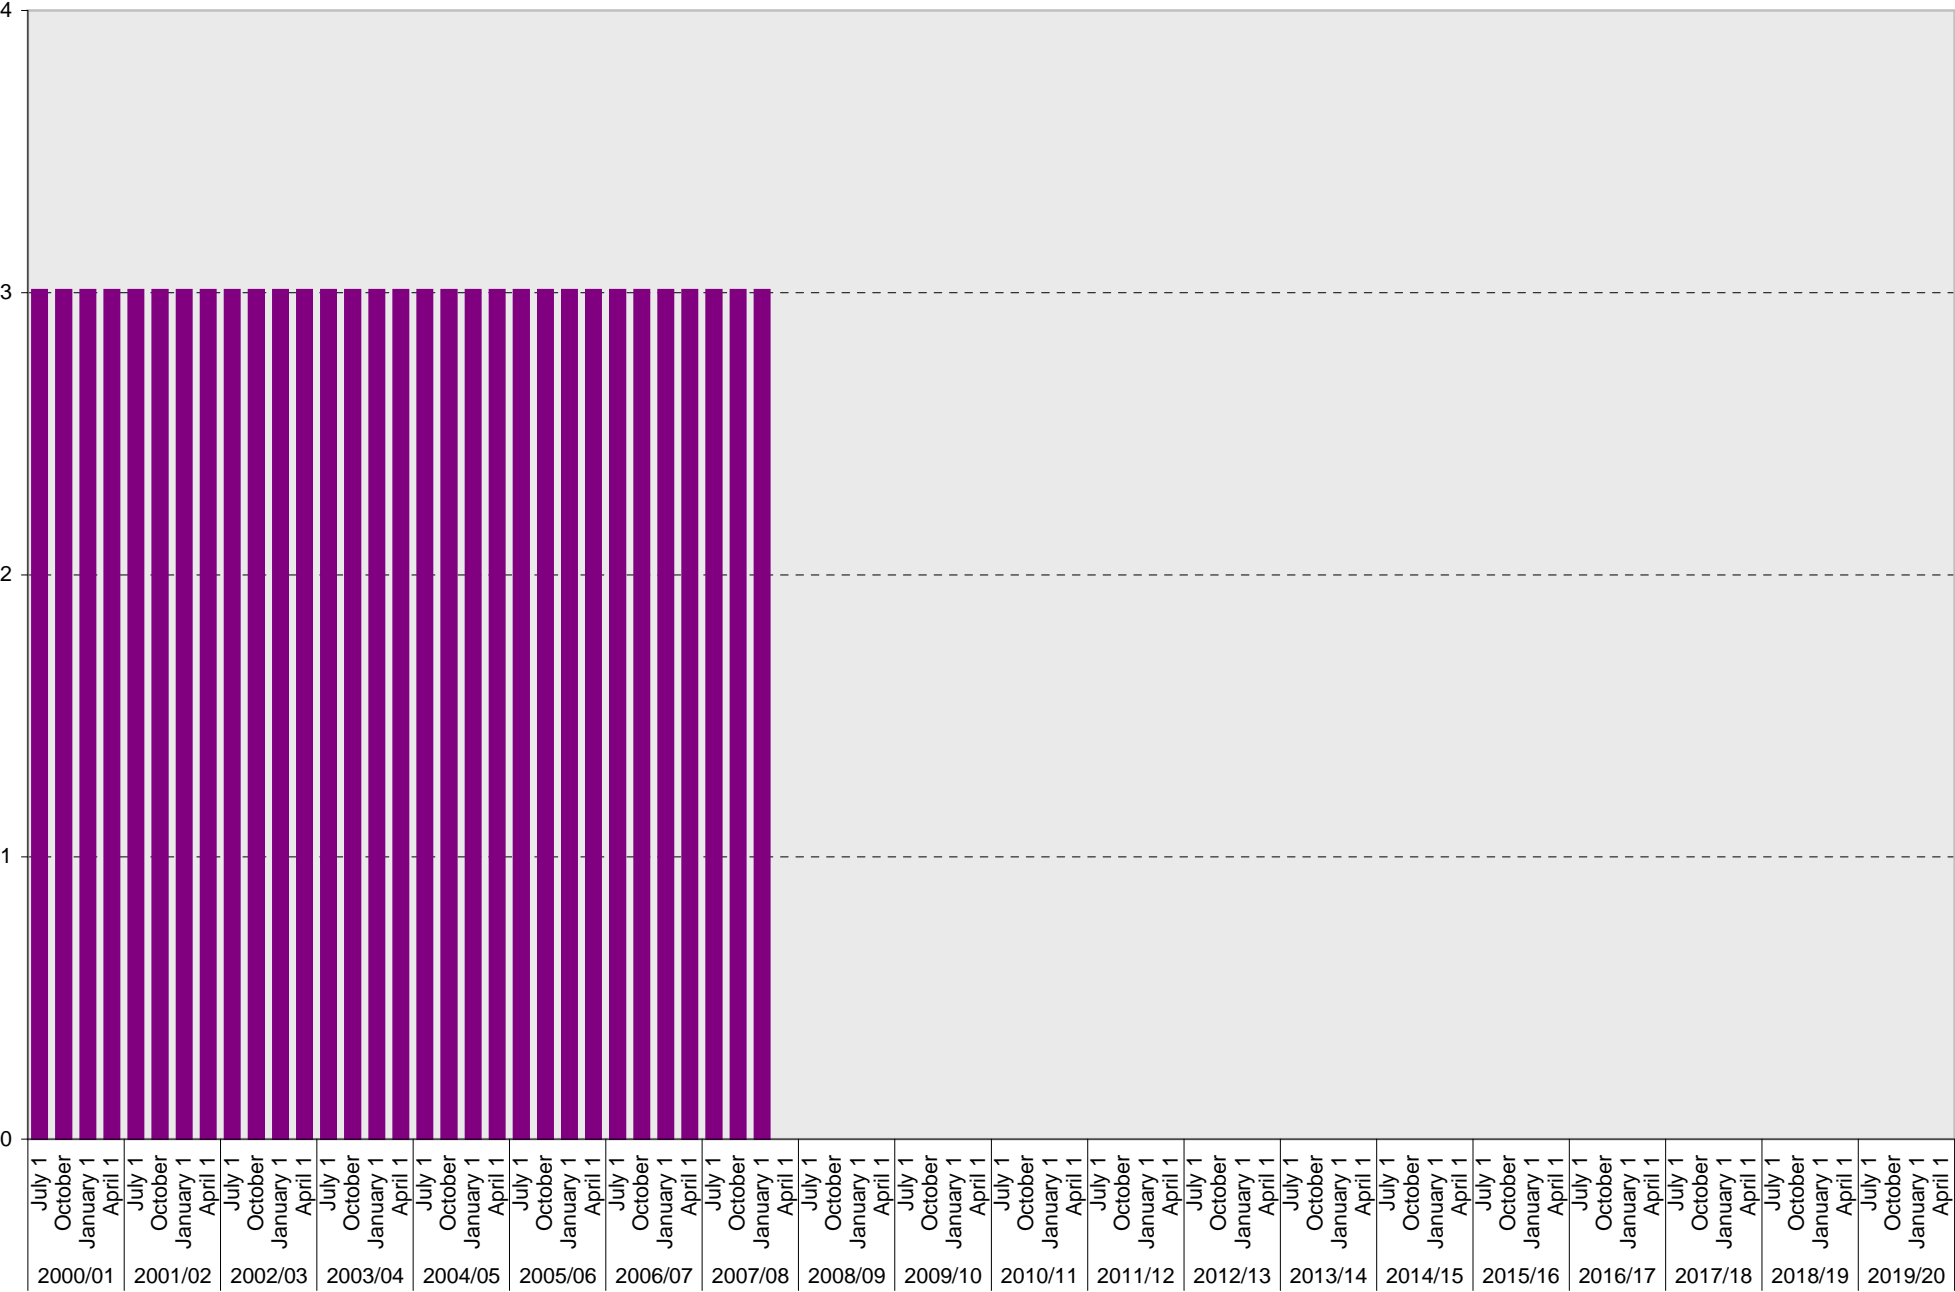

University of California, San Diego Parking Space Inventory
 Lot P114: Allocated: Crafts Center Staff Parking Spaces

■ Allocated

University of California, San Diego Parking Space Inventory
Lot P114: Allocated: Total Parking Spaces

■ Allocated: Total

University of California, San Diego Parking Space Inventory
Lot P114: Loading Parking Spaces

■ Loading

University of California, San Diego Parking Space Inventory

Lot P114: Total Parking Spaces

Date		Visitor Parking Spaces			
		Meter	Pay and Display	Pay by Space	Pay upon Exit
2000/01	July 1				
	October 1				
	January 1				
	April 1				
2001/02	July 1				
	October 1				
	January 1				
	April 1				
2002/03	July 1				
	October 1				
	January 1				
	April 1				
2003/04	July 1				
	October 1				
	January 1				
	April 1				
2004/05	July 1				
	October 1				
	January 1				
	April 1				
2005/06	July 1				
	October 1				
	January 1				
	April 1				
2006/07	July 1				
	October 1				
	January 1				
	April 1				
2007/08	July 1				
	October 1				
	January 1				
	April 1				
2008/09	July 1				
	October 1				
	January 1				
	April 1				
2009/10	July 1				
	October 1				
	January 1				
	April 1				