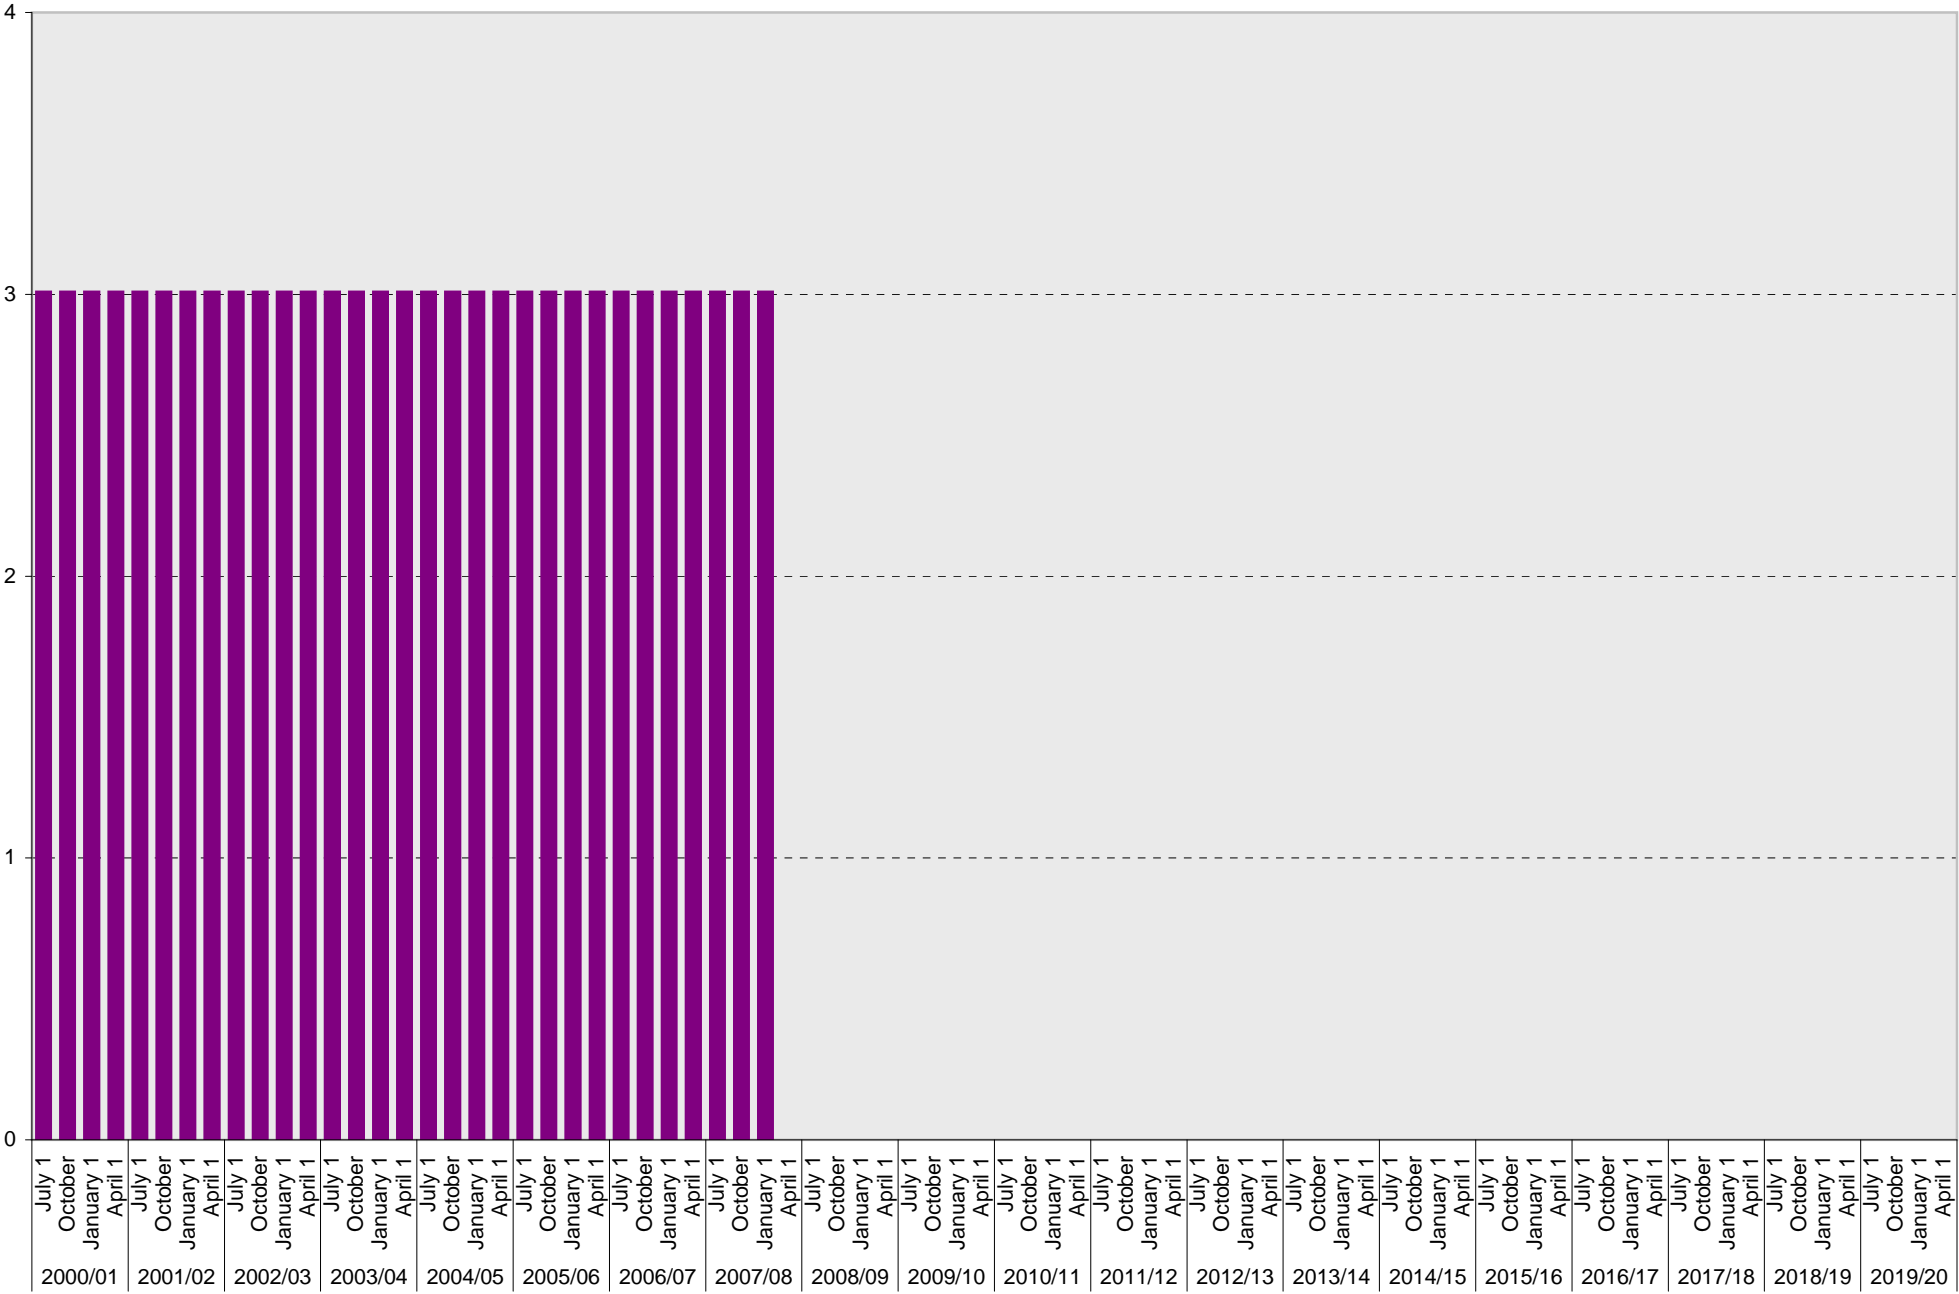

University of California, San Diego Parking Space Inventory
 Lot P114: Allocated: Crafts Center Staff Parking Spaces

■ Allocated

University of California, San Diego Parking Space Inventory
Lot P114: Allocated: Total Parking Spaces

■ Allocated: Total

University of California, San Diego Parking Space Inventory
Lot P114: Loading Parking Spaces

■ Loading

University of California, San Diego Parking Space Inventory

Lot P114: Total Parking Spaces

Date		Visitor Parking Spaces			
		Meter	Pay and Display	Pay by Space	Pay upon Exit
2000/01	July 1				
	October 1				
	January 1				
	April 1				
2001/02	July 1				
	October 1				
	January 1				
	April 1				
2002/03	July 1				
	October 1				
	January 1				
	April 1				
2003/04	July 1				
	October 1				
	January 1				
	April 1				
2004/05	July 1				
	October 1				
	January 1				
	April 1				
2005/06	July 1				
	October 1				
	January 1				
	April 1				
2006/07	July 1				
	October 1				
	January 1				
	April 1				
2007/08	July 1				
	October 1				
	January 1				
	April 1				
2008/09	July 1				
	October 1				
	January 1				
	April 1				
2009/10	July 1				
	October 1				
	January 1				
	April 1				