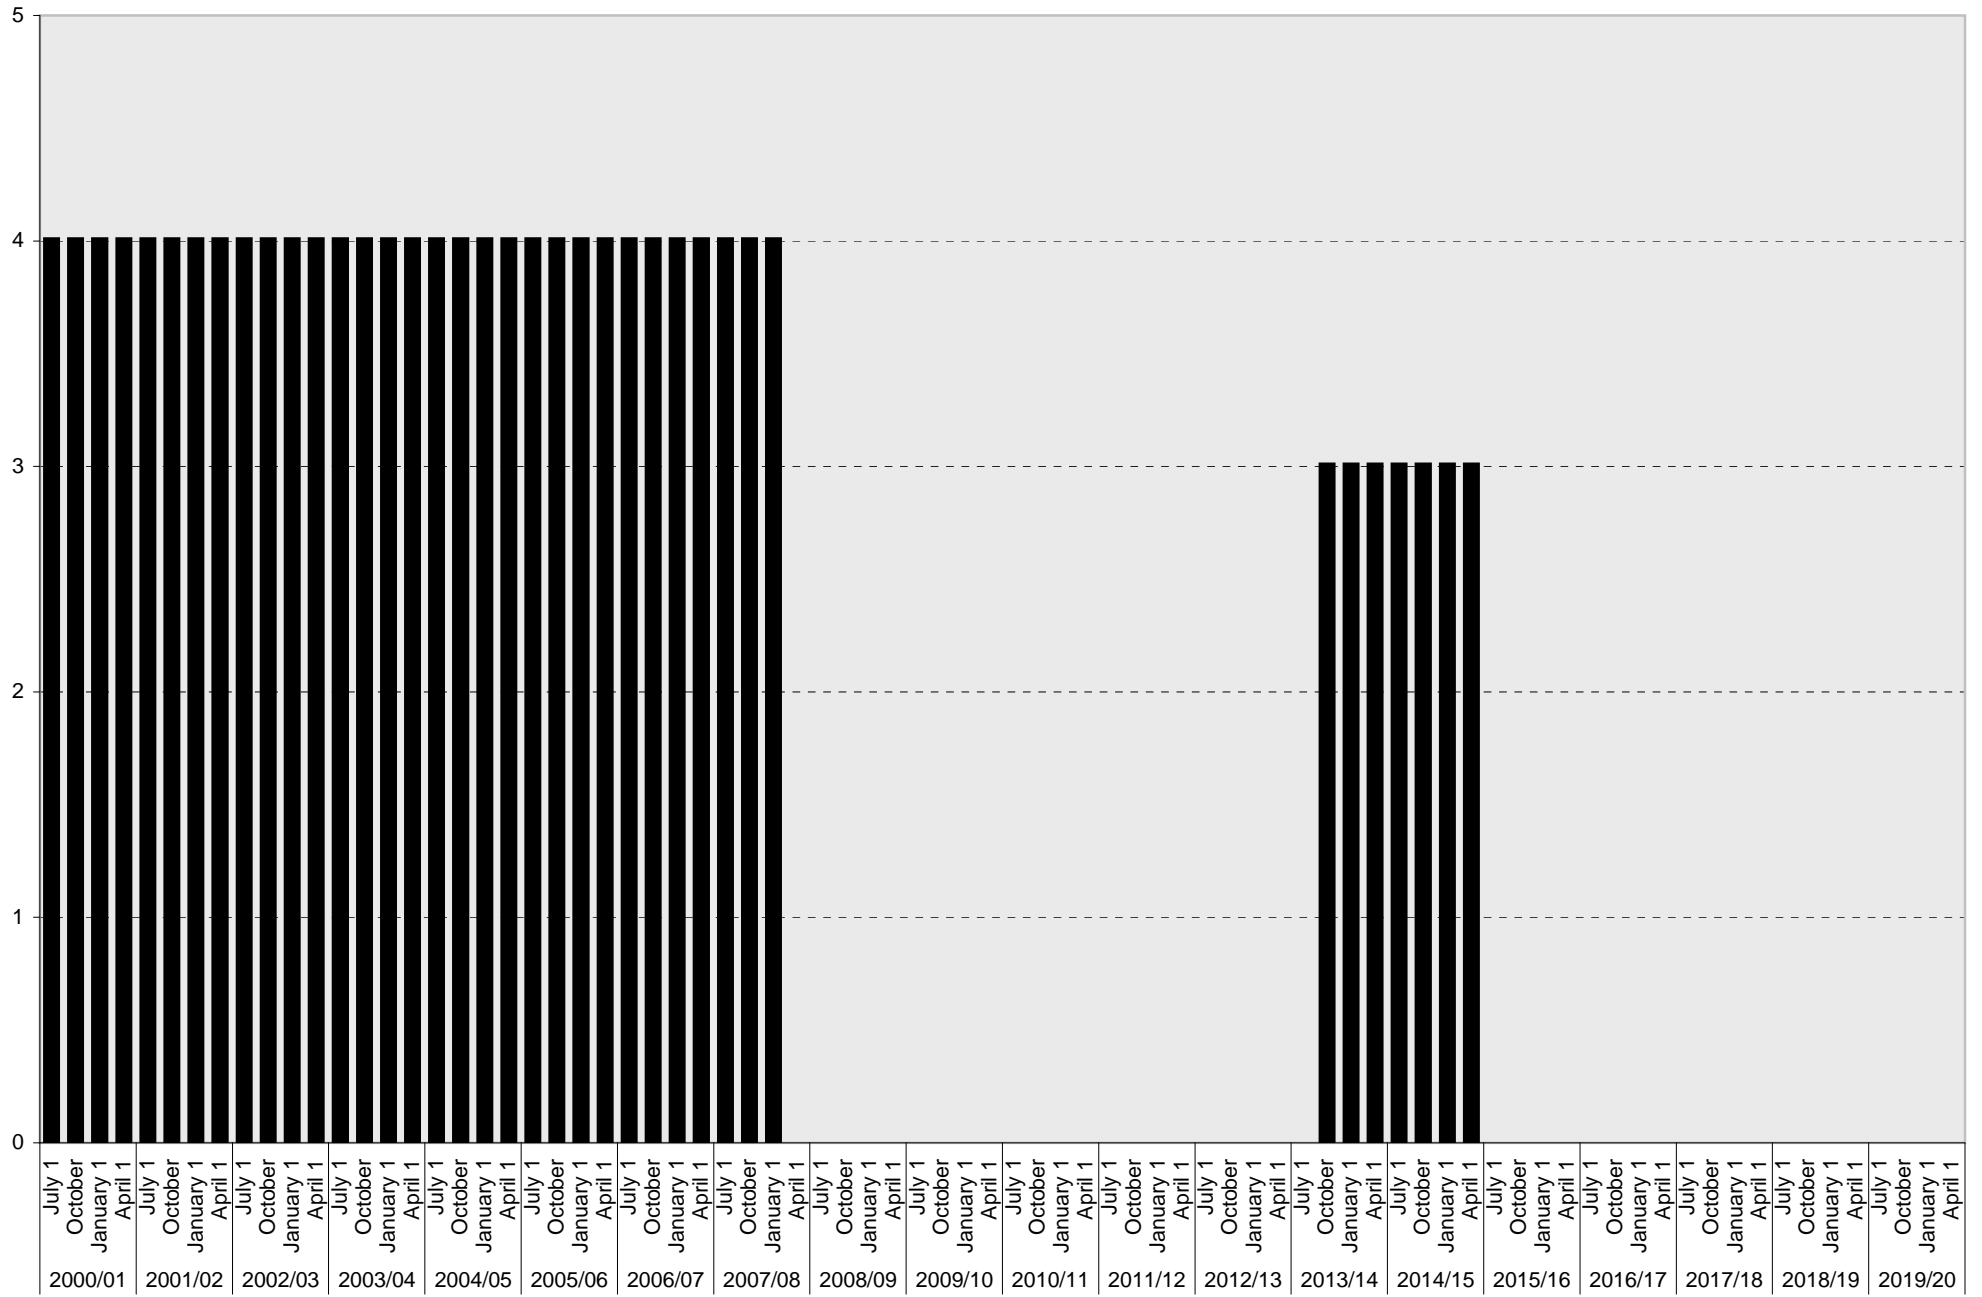

■ Allocated: Total

University of California, San Diego Parking Space Inventory
Lot P114: Loading Parking Spaces

■ Loading

University of California, San Diego Parking Space Inventory

Lot P114: Total Parking Spaces

Date		Visitor Parking Spaces			
		Meter	Pay and Display	Pay by Space	Pay upon Exit
2000/01	July 1				
	October 1				
	January 1				
	April 1				
2001/02	July 1				
	October 1				
	January 1				
	April 1				
2002/03	July 1				
	October 1				
	January 1				
	April 1				
2003/04	July 1				
	October 1				
	January 1				
	April 1				
2004/05	July 1				
	October 1				
	January 1				
	April 1				
2005/06	July 1				
	October 1				
	January 1				
	April 1				
2006/07	July 1				
	October 1				
	January 1				
	April 1				
2007/08	July 1				
	October 1				
	January 1				
	April 1				
2008/09	July 1				
	October 1				
	January 1				
	April 1				
2009/10	July 1				
	October 1				
	January 1				
	April 1				