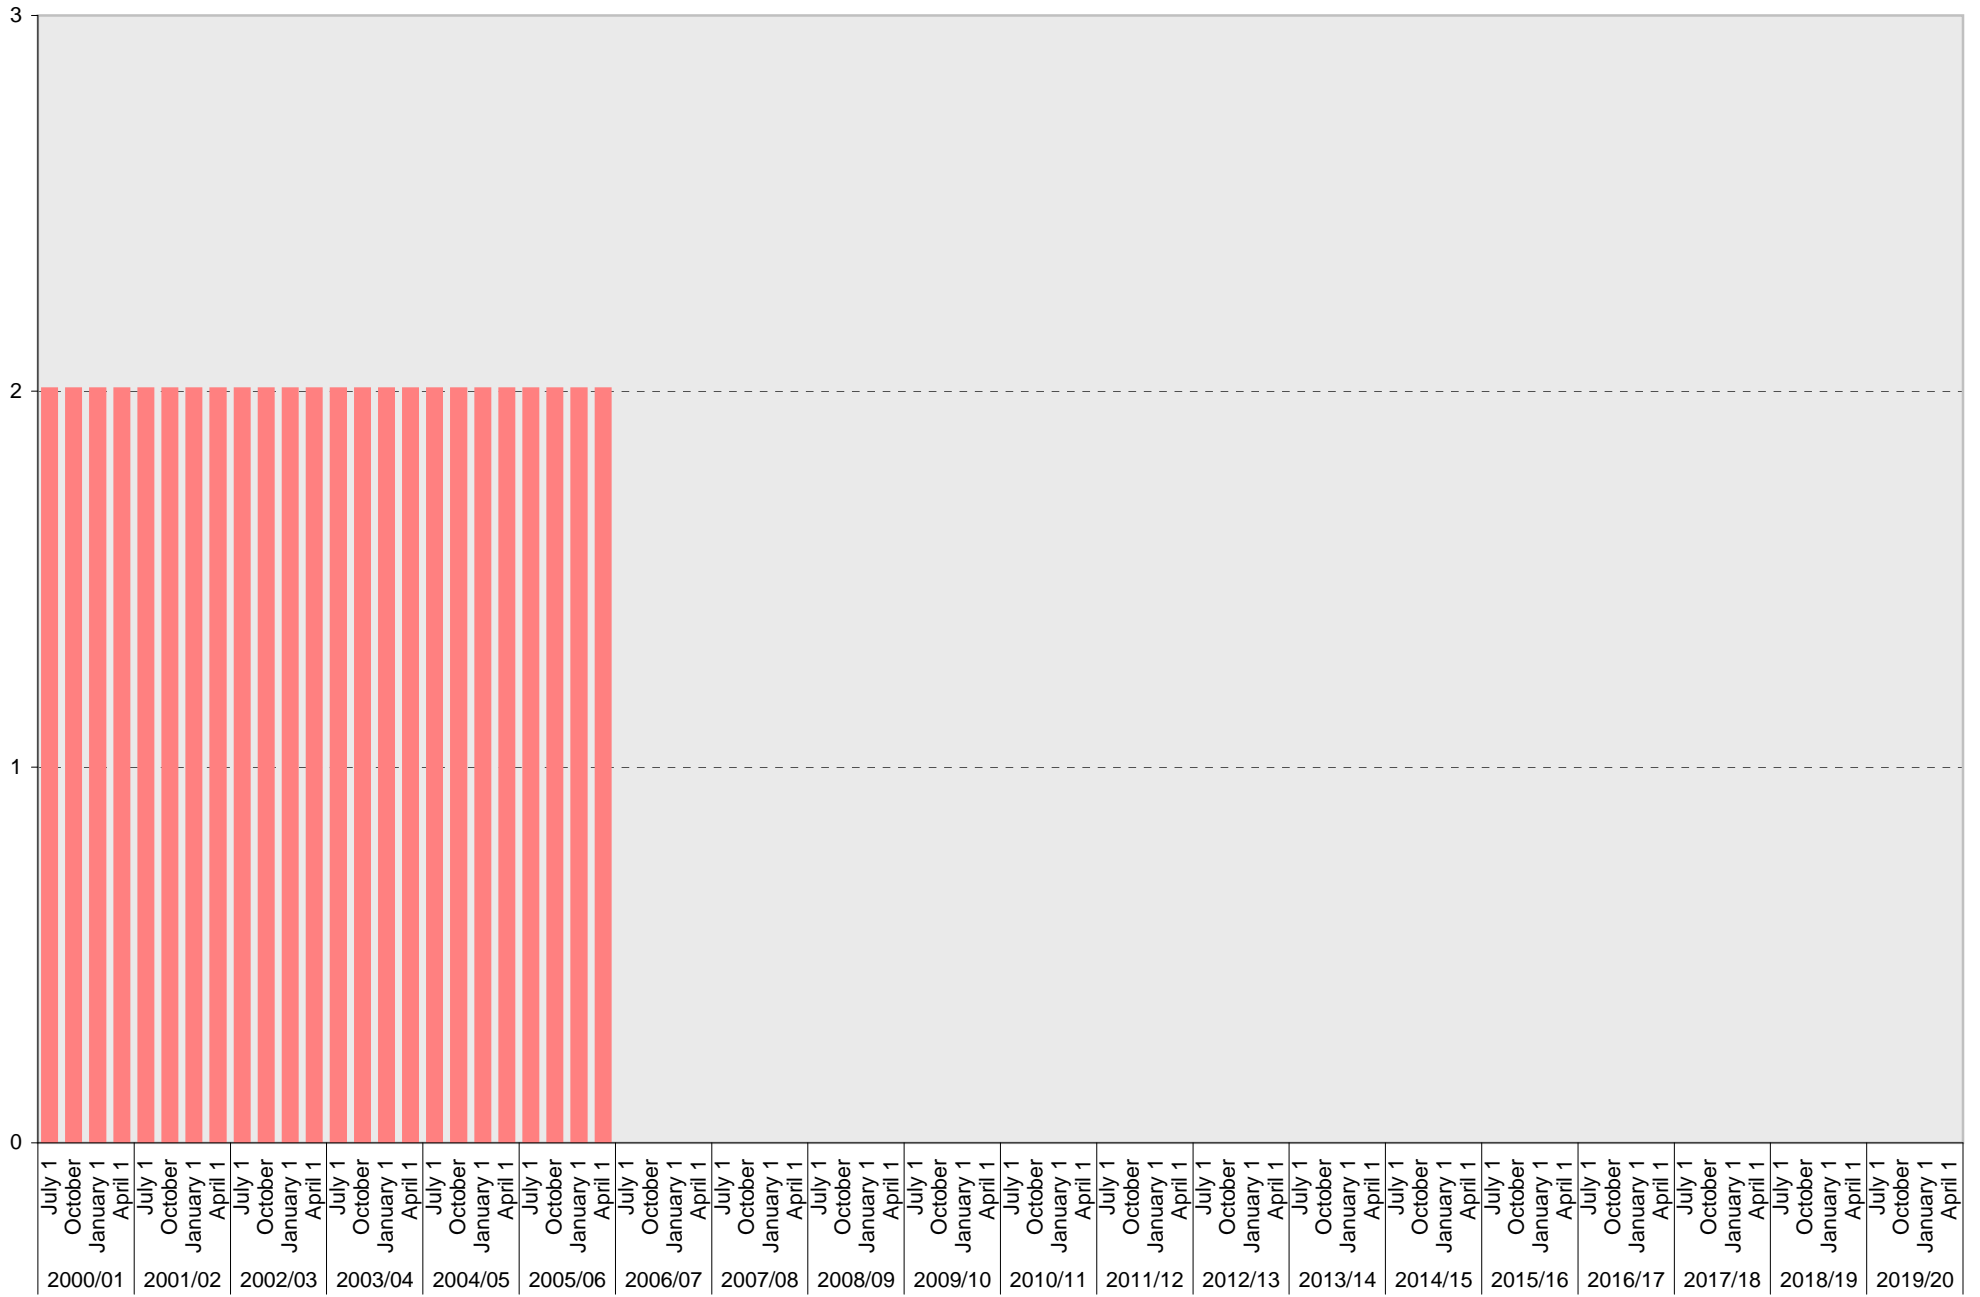

University of California, San Diego Parking Space Inventory

Lot P113: Service Yard Parking Spaces

■ Service Yard