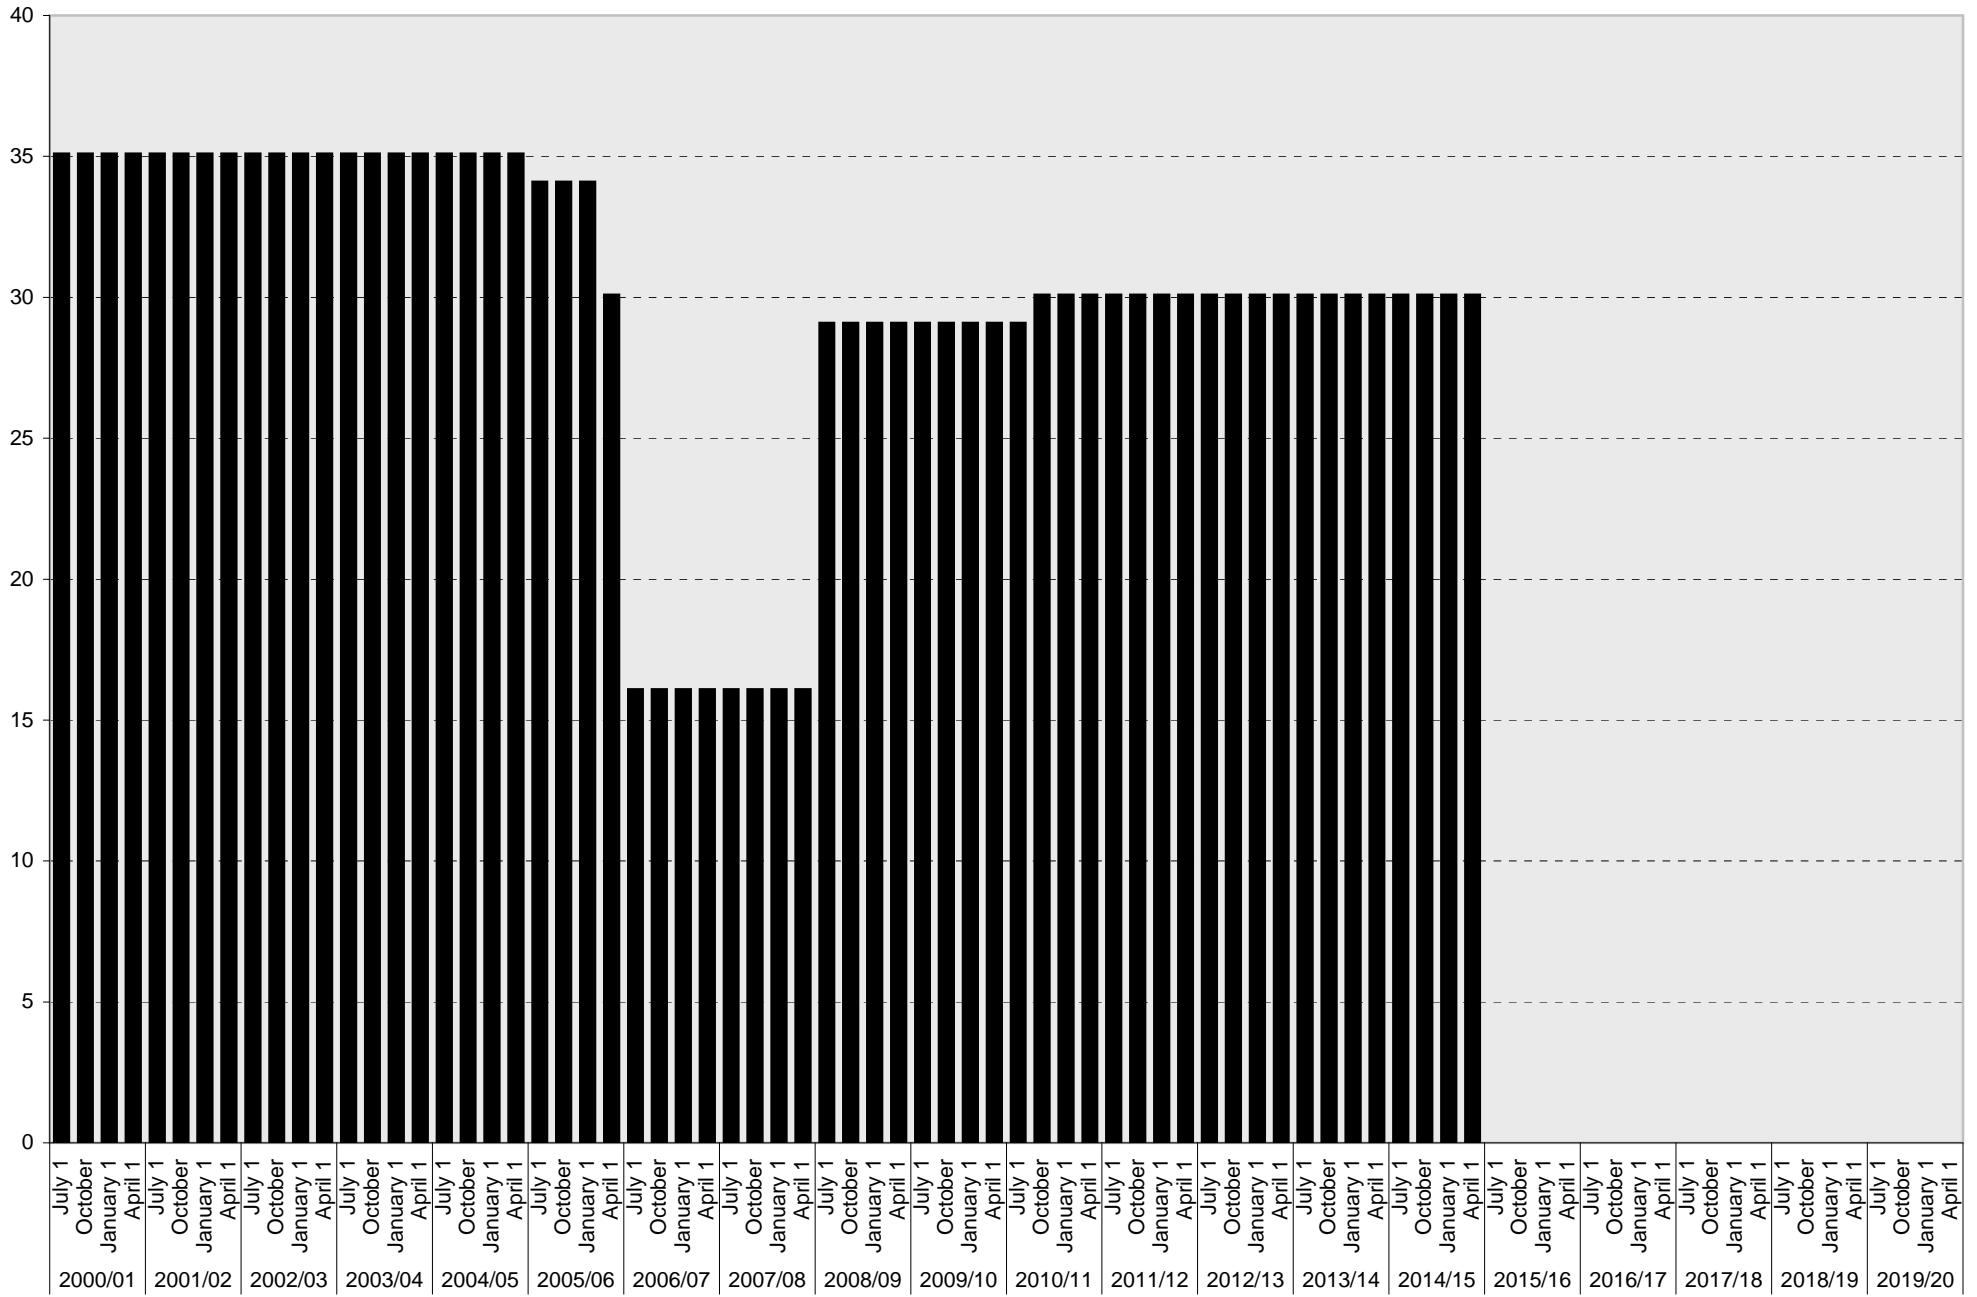

University of California, San Diego Parking Space Inventory

Lot P113: Total Parking Spaces

■ Total