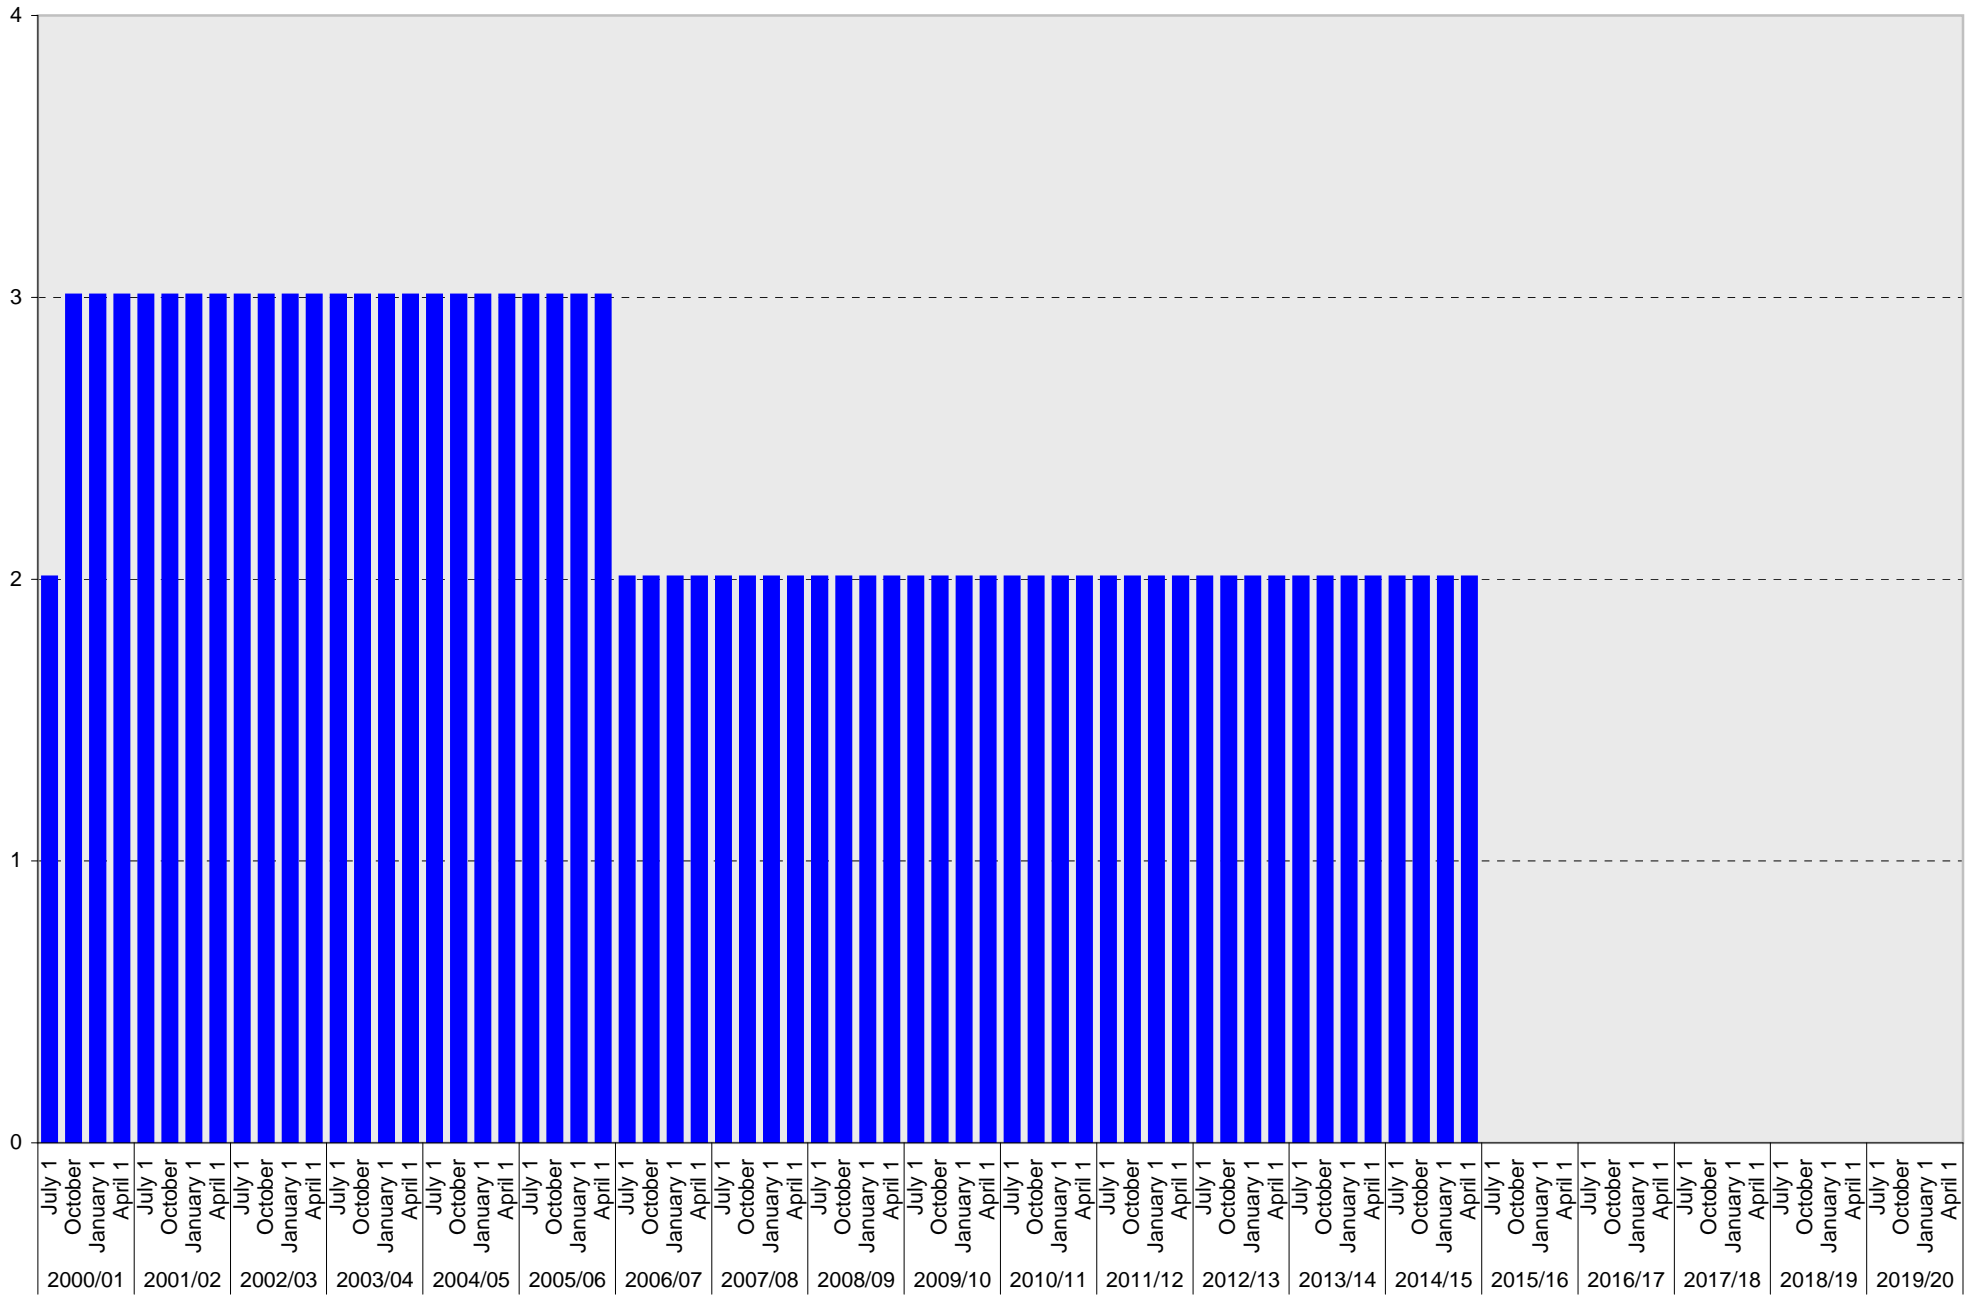

University of California, San Diego Parking Space Inventory

Lot P113: Accessible Parking Spaces

■ Accessible