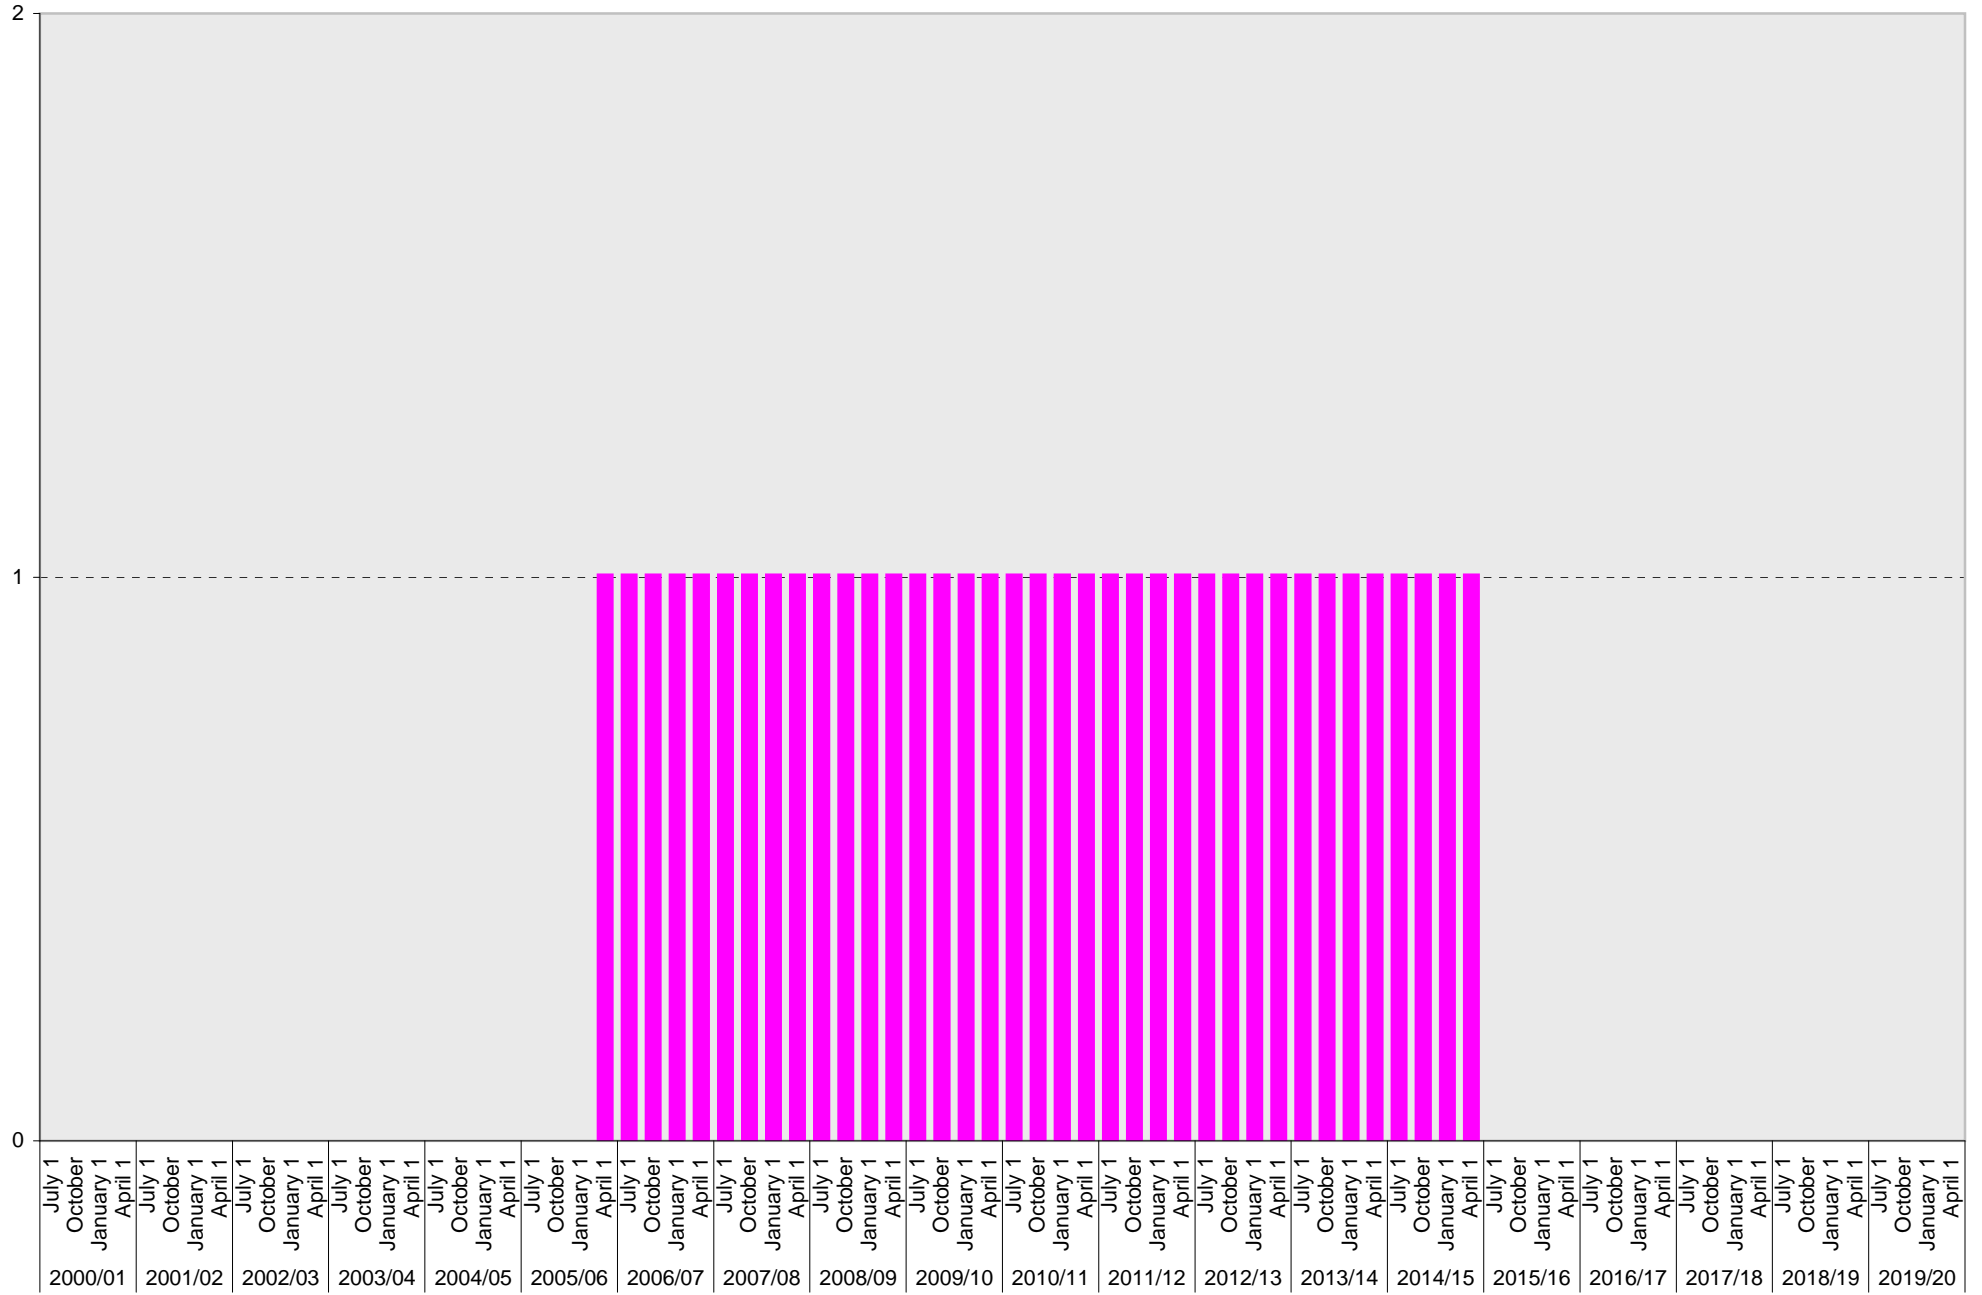

University of California, San Diego Parking Space Inventory

Lot P113: Motorcycle Parking Sections

Motorcycle