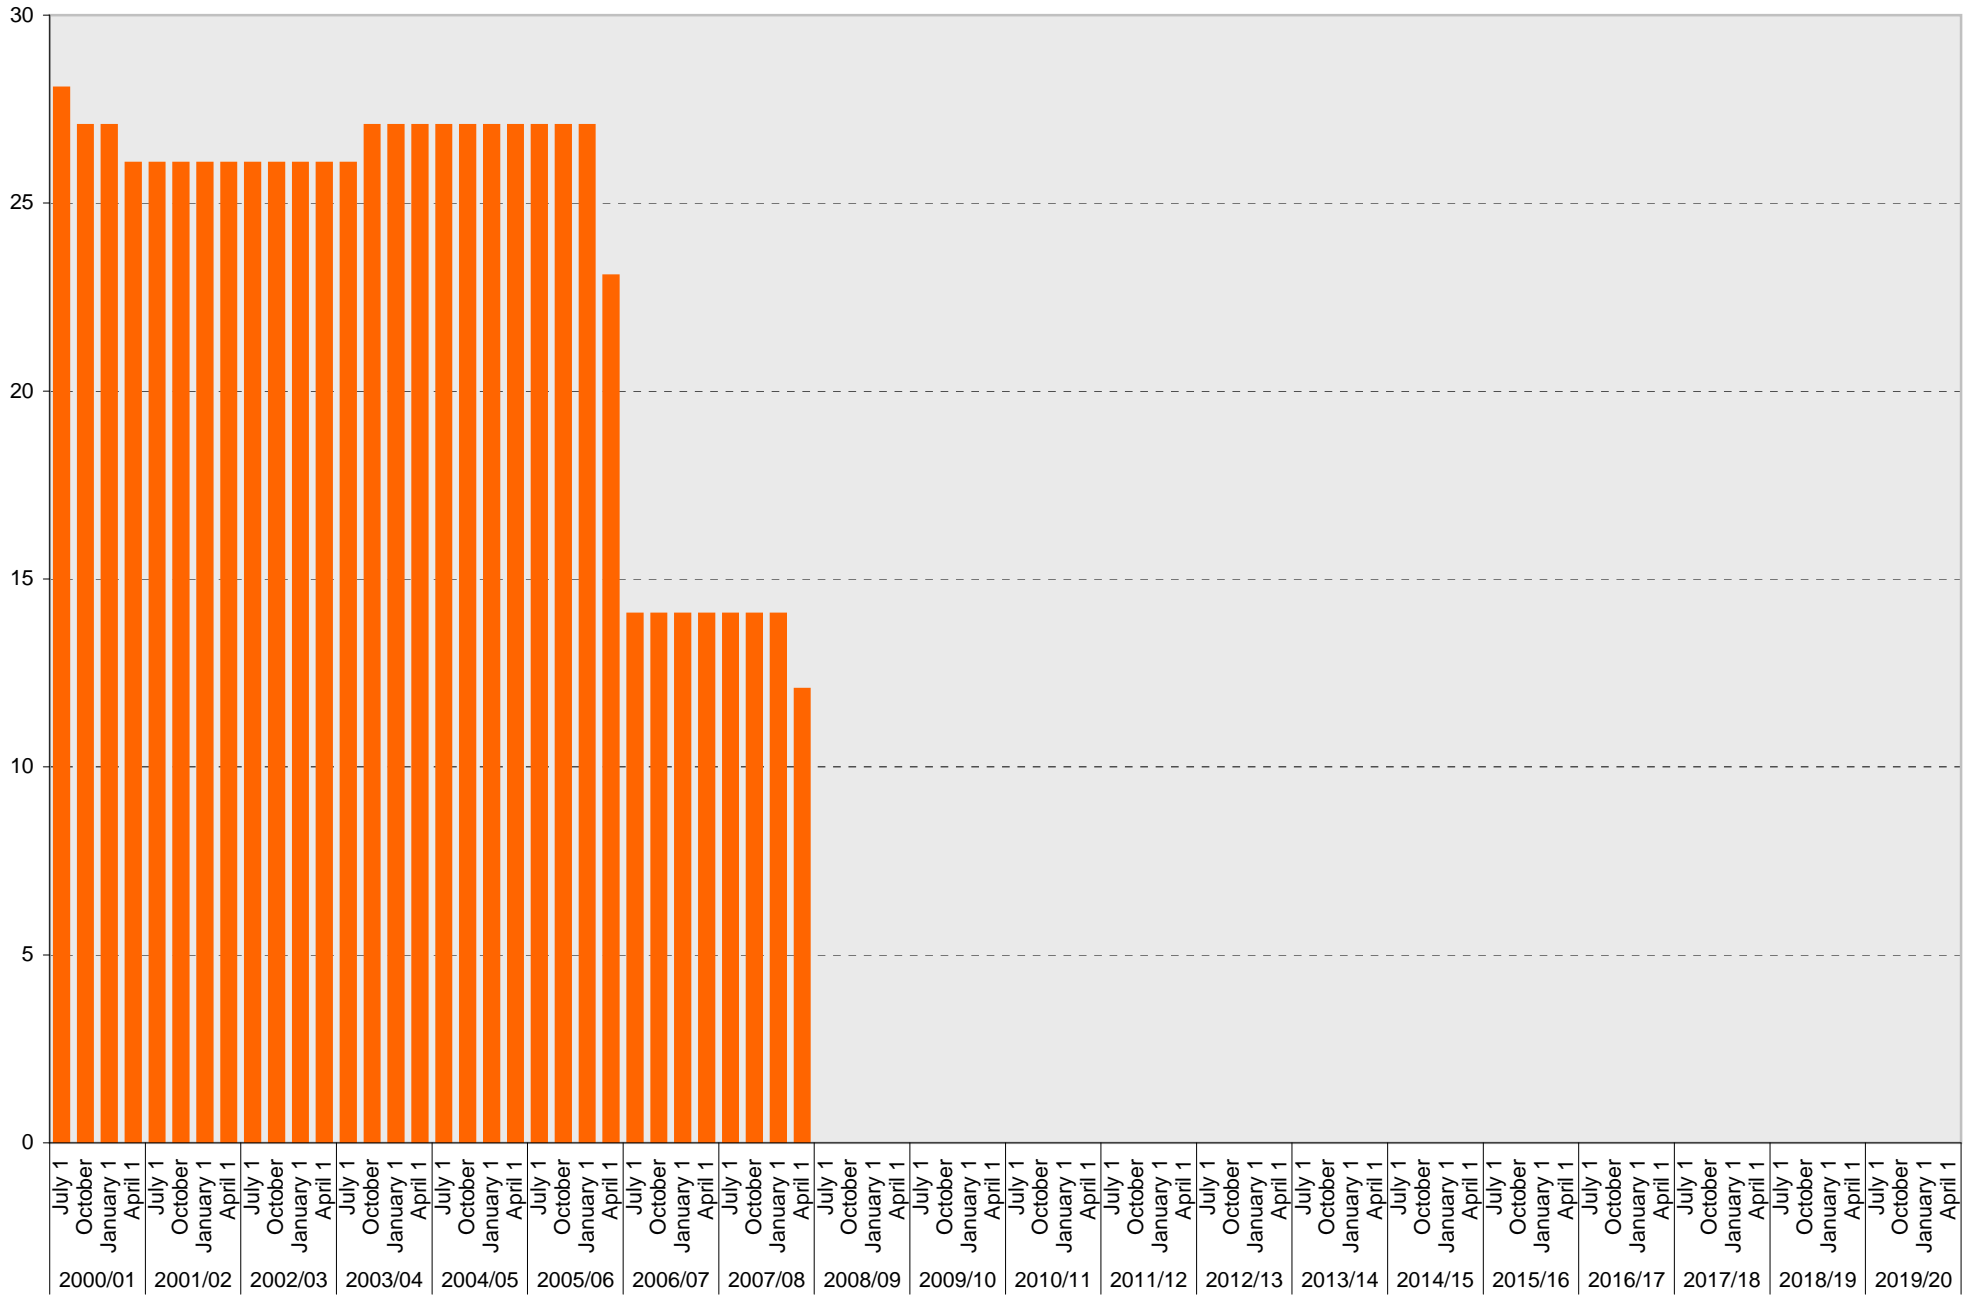

University of California, San Diego Parking Space Inventory

Lot P113: S Parking Spaces

S

University of California, San Diego Parking Space Inventory

Lot P113: Visitor: Meter Parking Spaces

Visitor: Meter

University of California, San Diego Parking Space Inventory
Lot P113: Visitor: Pay by Space Parking Spaces

Visitor: Pay by Space

University of California, San Diego Parking Space Inventory

Lot P113: Visitor: Total Parking Spaces

Visitor: Total

University of California, San Diego Parking Space Inventory
Lot P113: Reserved Parking Spaces

Date		Visitor Parking Spaces			
		Meter	Pay and Display	Pay by Space	Pay upon Exit
2010/11	July 1			27	
	October 1			27	
	January 1			27	
	April 1			27	
2011/12	July 1			27	
	October 1			27	
	January 1			27	
	April 1			27	
2012/13	July 1			27	
	October 1			27	
	January 1			27	
	April 1			27	
2013/14	July 1			27	
	October 1			27	
	January 1			27	
	April 1			27	
2014/15	July 1			27	
	October 1			27	
	January 1			27	
	April 1			27	
2015/16	July 1				
	October 1				
	January 1				
	April 1				
2016/17	July 1				
	October 1				
	January 1				
	April 1				
2017/18	July 1				
	October 1				
	January 1				
	April 1				
2018/19	July 1				
	October 1				
	January 1				
	April 1				
2019/20	July 1				
	October 1				
	January 1				
	April 1				