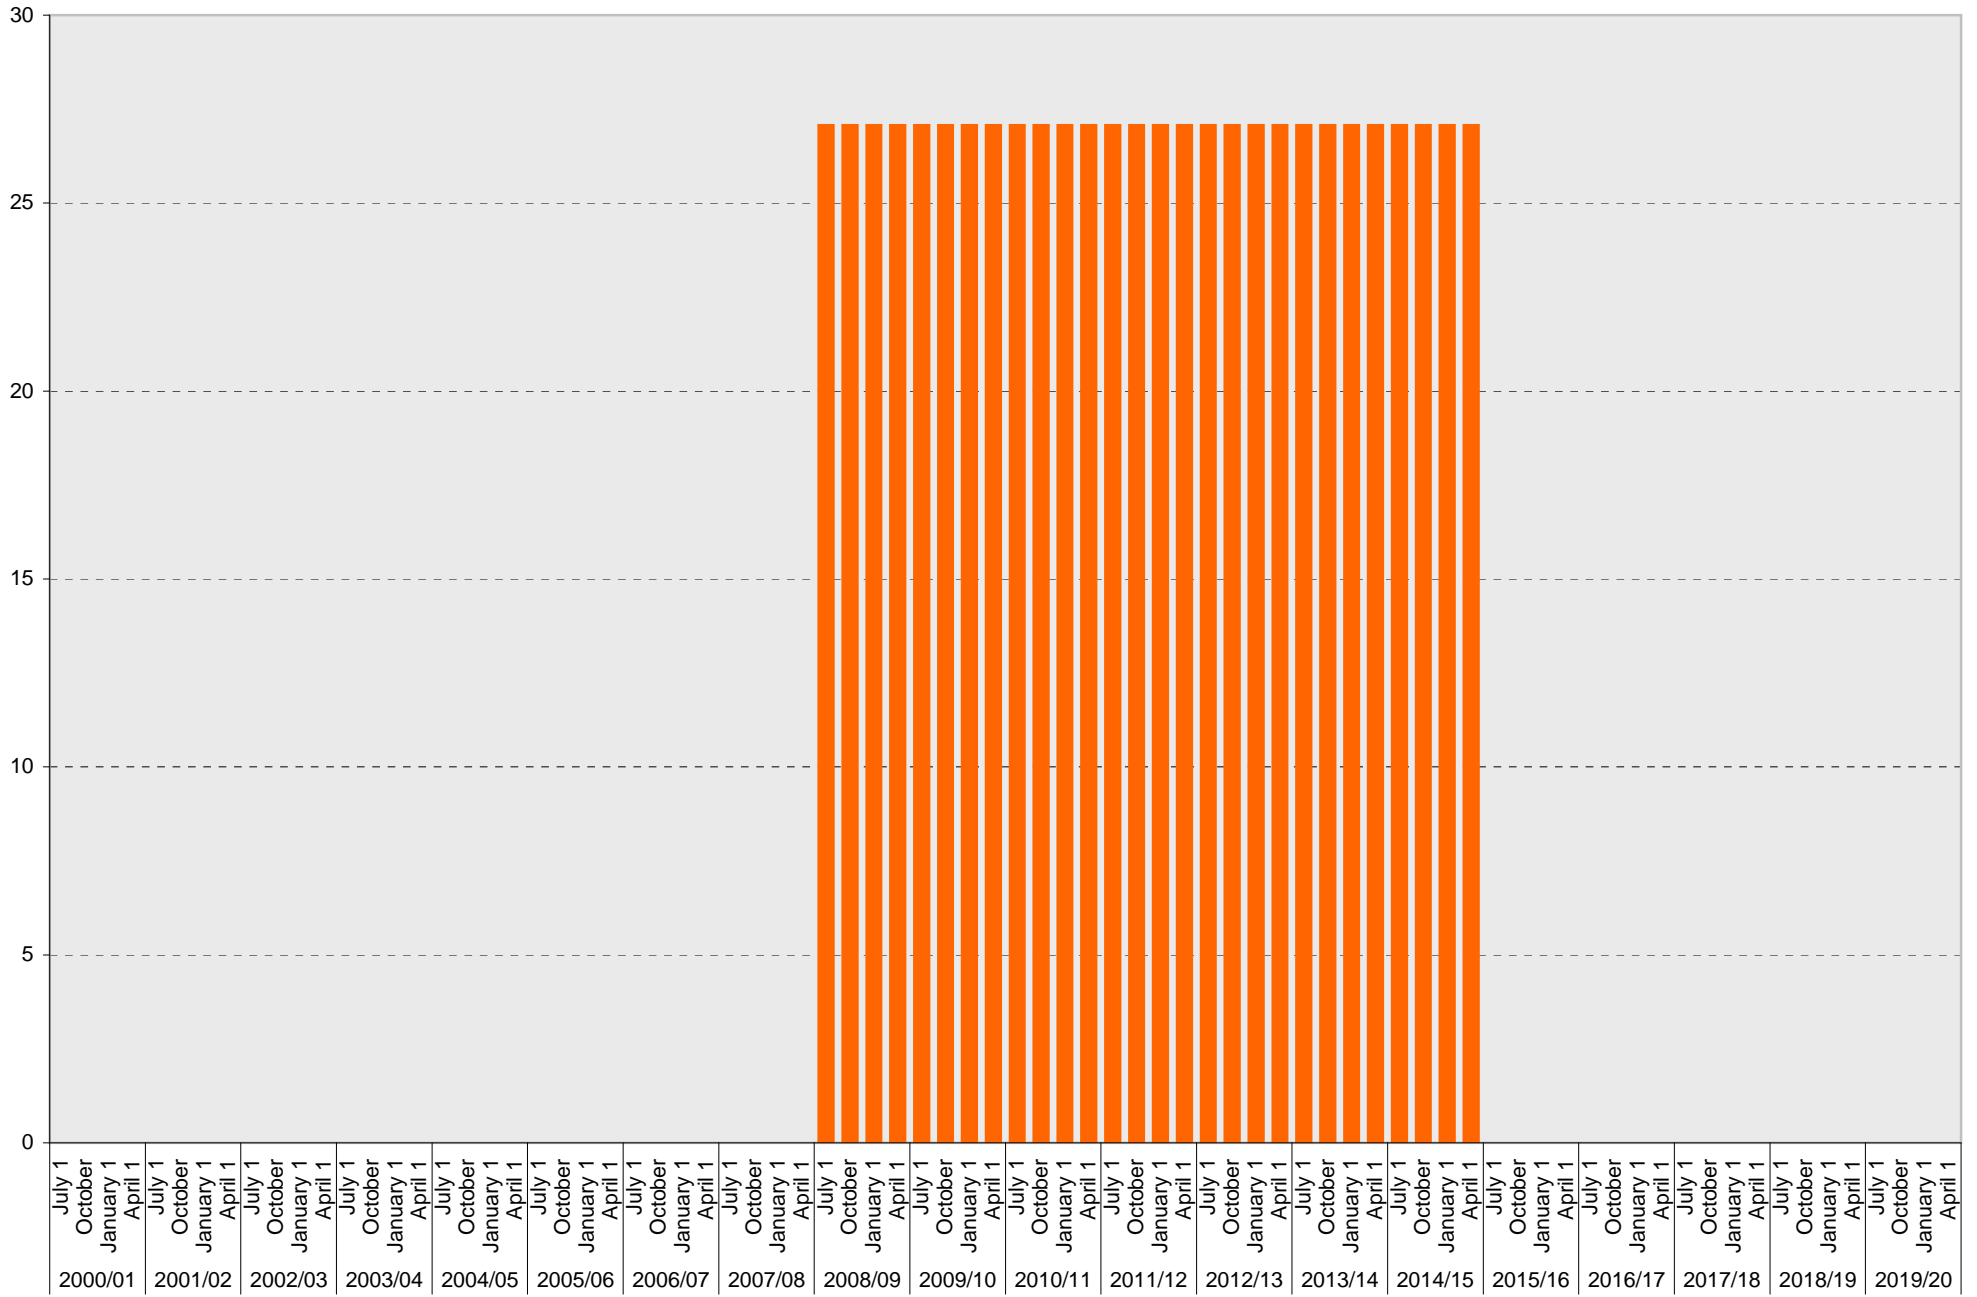

University of California, San Diego Parking Space Inventory

Lot P113: S Parking Spaces

S

University of California, San Diego Parking Space Inventory

Lot P113: Visitor: Meter Parking Spaces

Visitor: Meter

University of California, San Diego Parking Space Inventory
Lot P113: Visitor: Pay by Space Parking Spaces