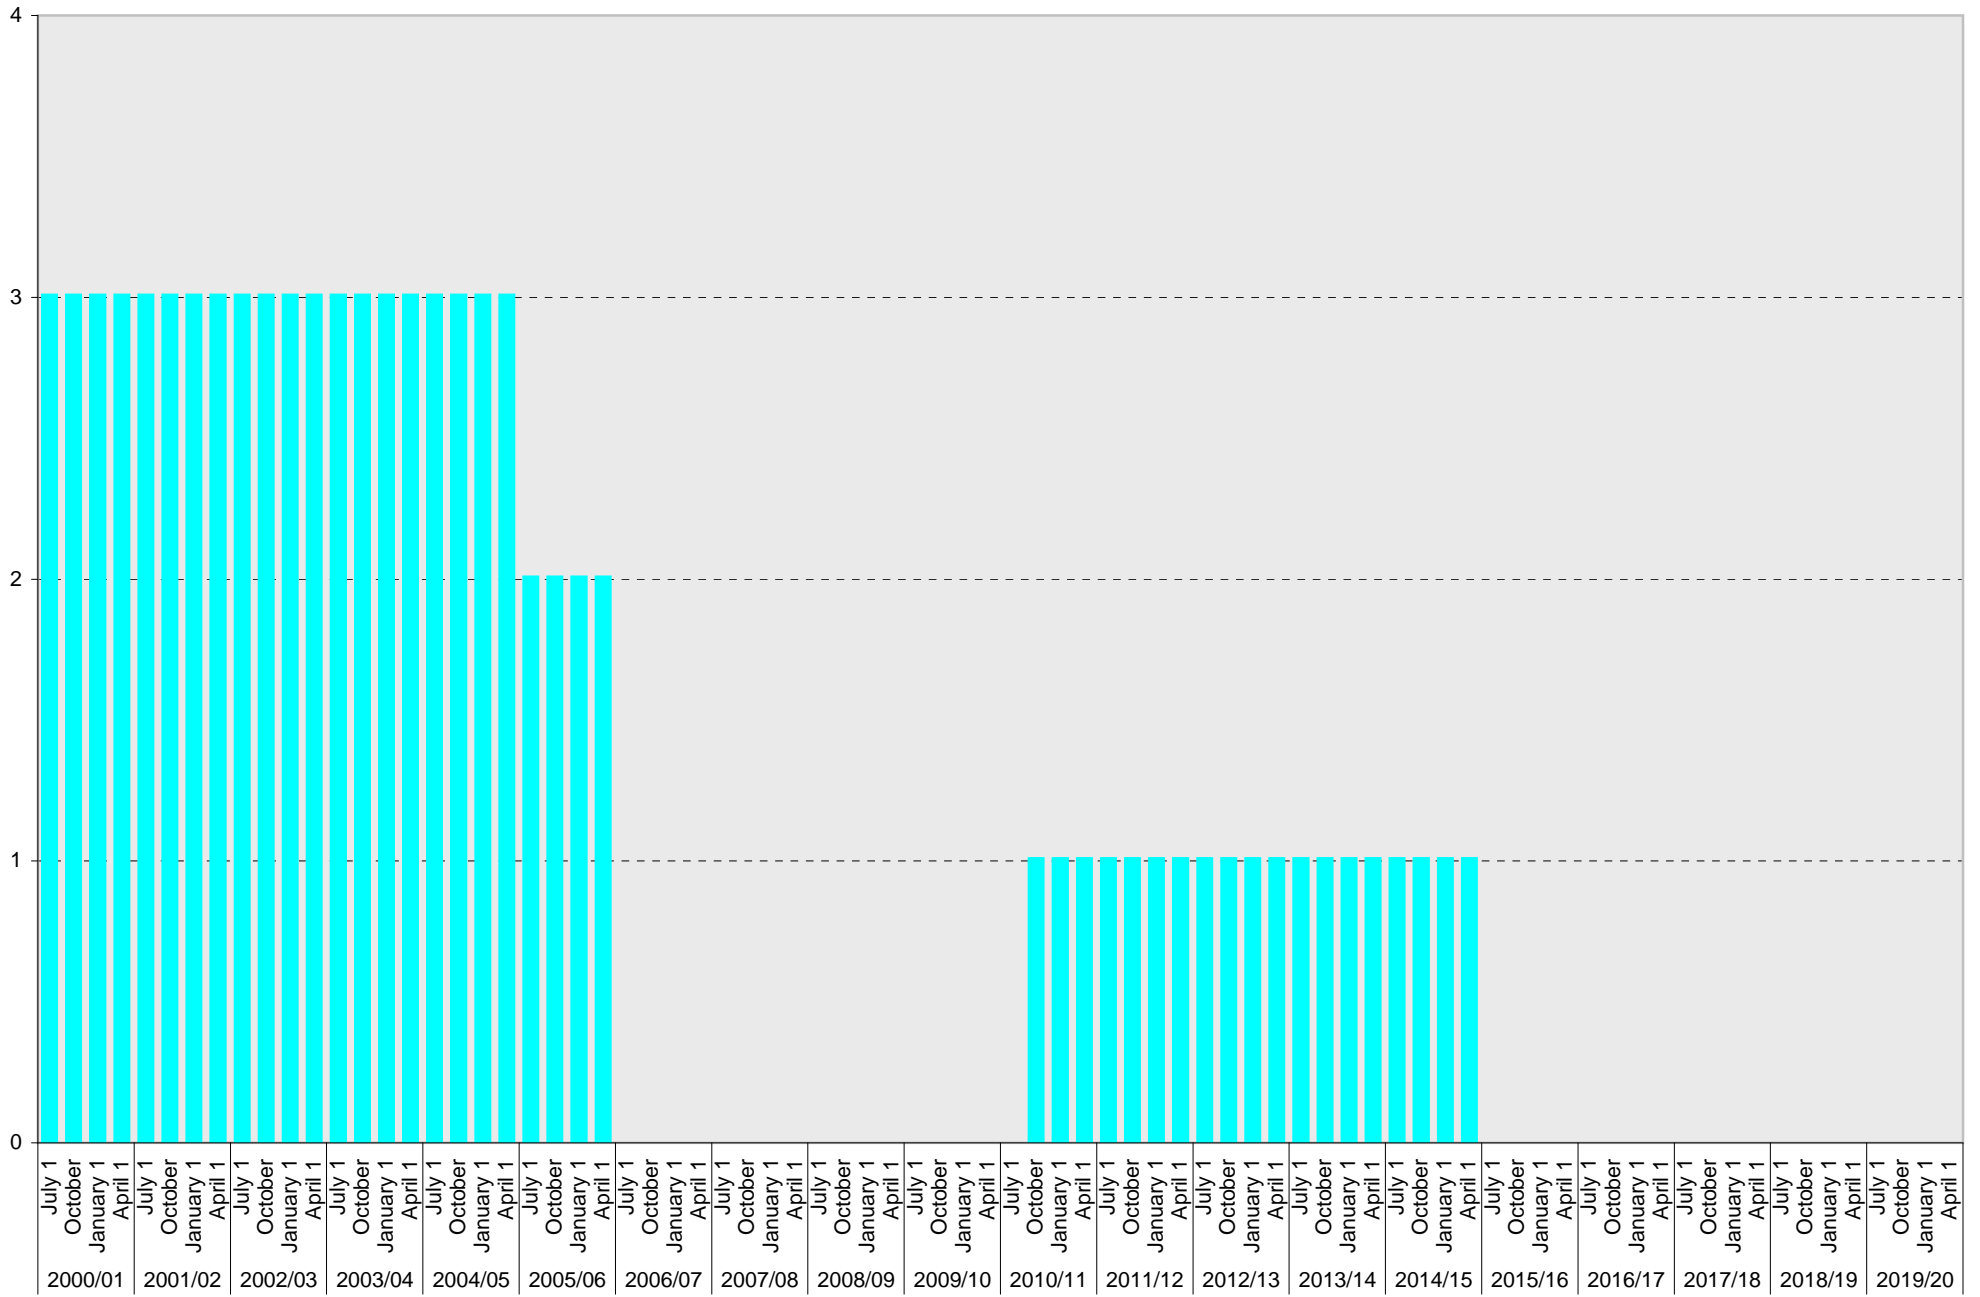

University of California, San Diego Parking Space Inventory

Lot P113: Loading Parking Spaces

■ Loading