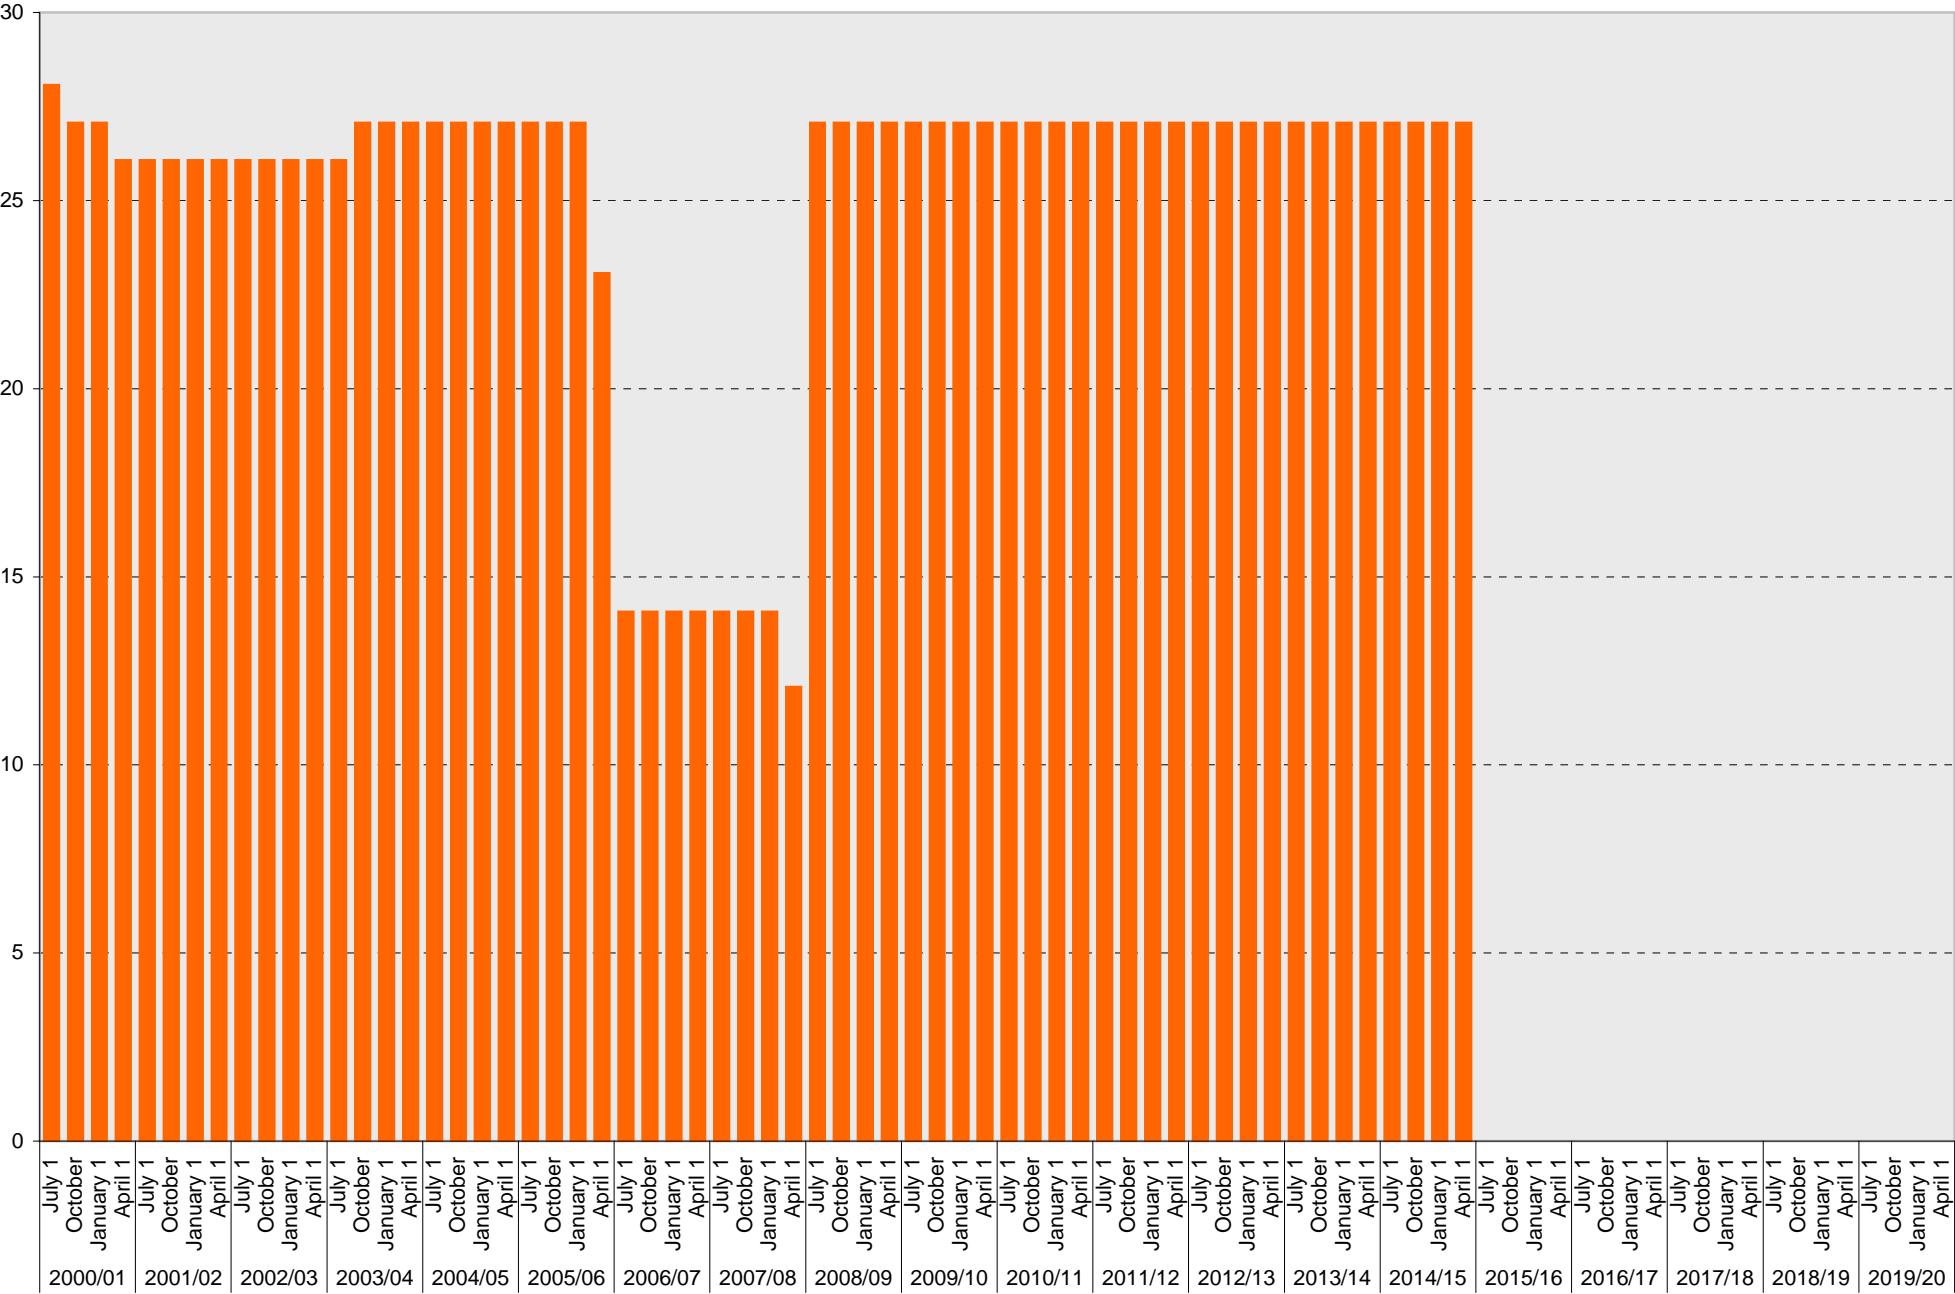

University of California, San Diego Parking Space Inventory

Lot P113: S Parking Spaces

S

University of California, San Diego Parking Space Inventory

Lot P113: Visitor: Meter Parking Spaces

Visitor: Meter

University of California, San Diego Parking Space Inventory
Lot P113: Visitor: Pay by Space Parking Spaces

Visitor: Pay by Space

University of California, San Diego Parking Space Inventory

Lot P113: Visitor: Total Parking Spaces

Visitor: Total

University of California, San Diego Parking Space Inventory
Lot P113: Reserved Parking Spaces

Date		Visitor Parking Spaces			
		Meter	Pay and Display	Pay by Space	Pay upon Exit
2010/11	July 1			27	
	October 1			27	
	January 1			27	
	April 1			27	
2011/12	July 1			27	
	October 1			27	
	January 1			27	
	April 1			27	
2012/13	July 1			27	
	October 1			27	
	January 1			27	
	April 1			27	
2013/14	July 1			27	
	October 1			27	
	January 1			27	
	April 1			27	
2014/15	July 1			27	
	October 1			27	
	January 1			27	
	April 1			27	
2015/16	July 1				
	October 1				
	January 1				
	April 1				
2016/17	July 1				
	October 1				
	January 1				
	April 1				
2017/18	July 1				
	October 1				
	January 1				
	April 1				
2018/19	July 1				
	October 1				
	January 1				
	April 1				
2019/20	July 1				
	October 1				
	January 1				
	April 1				