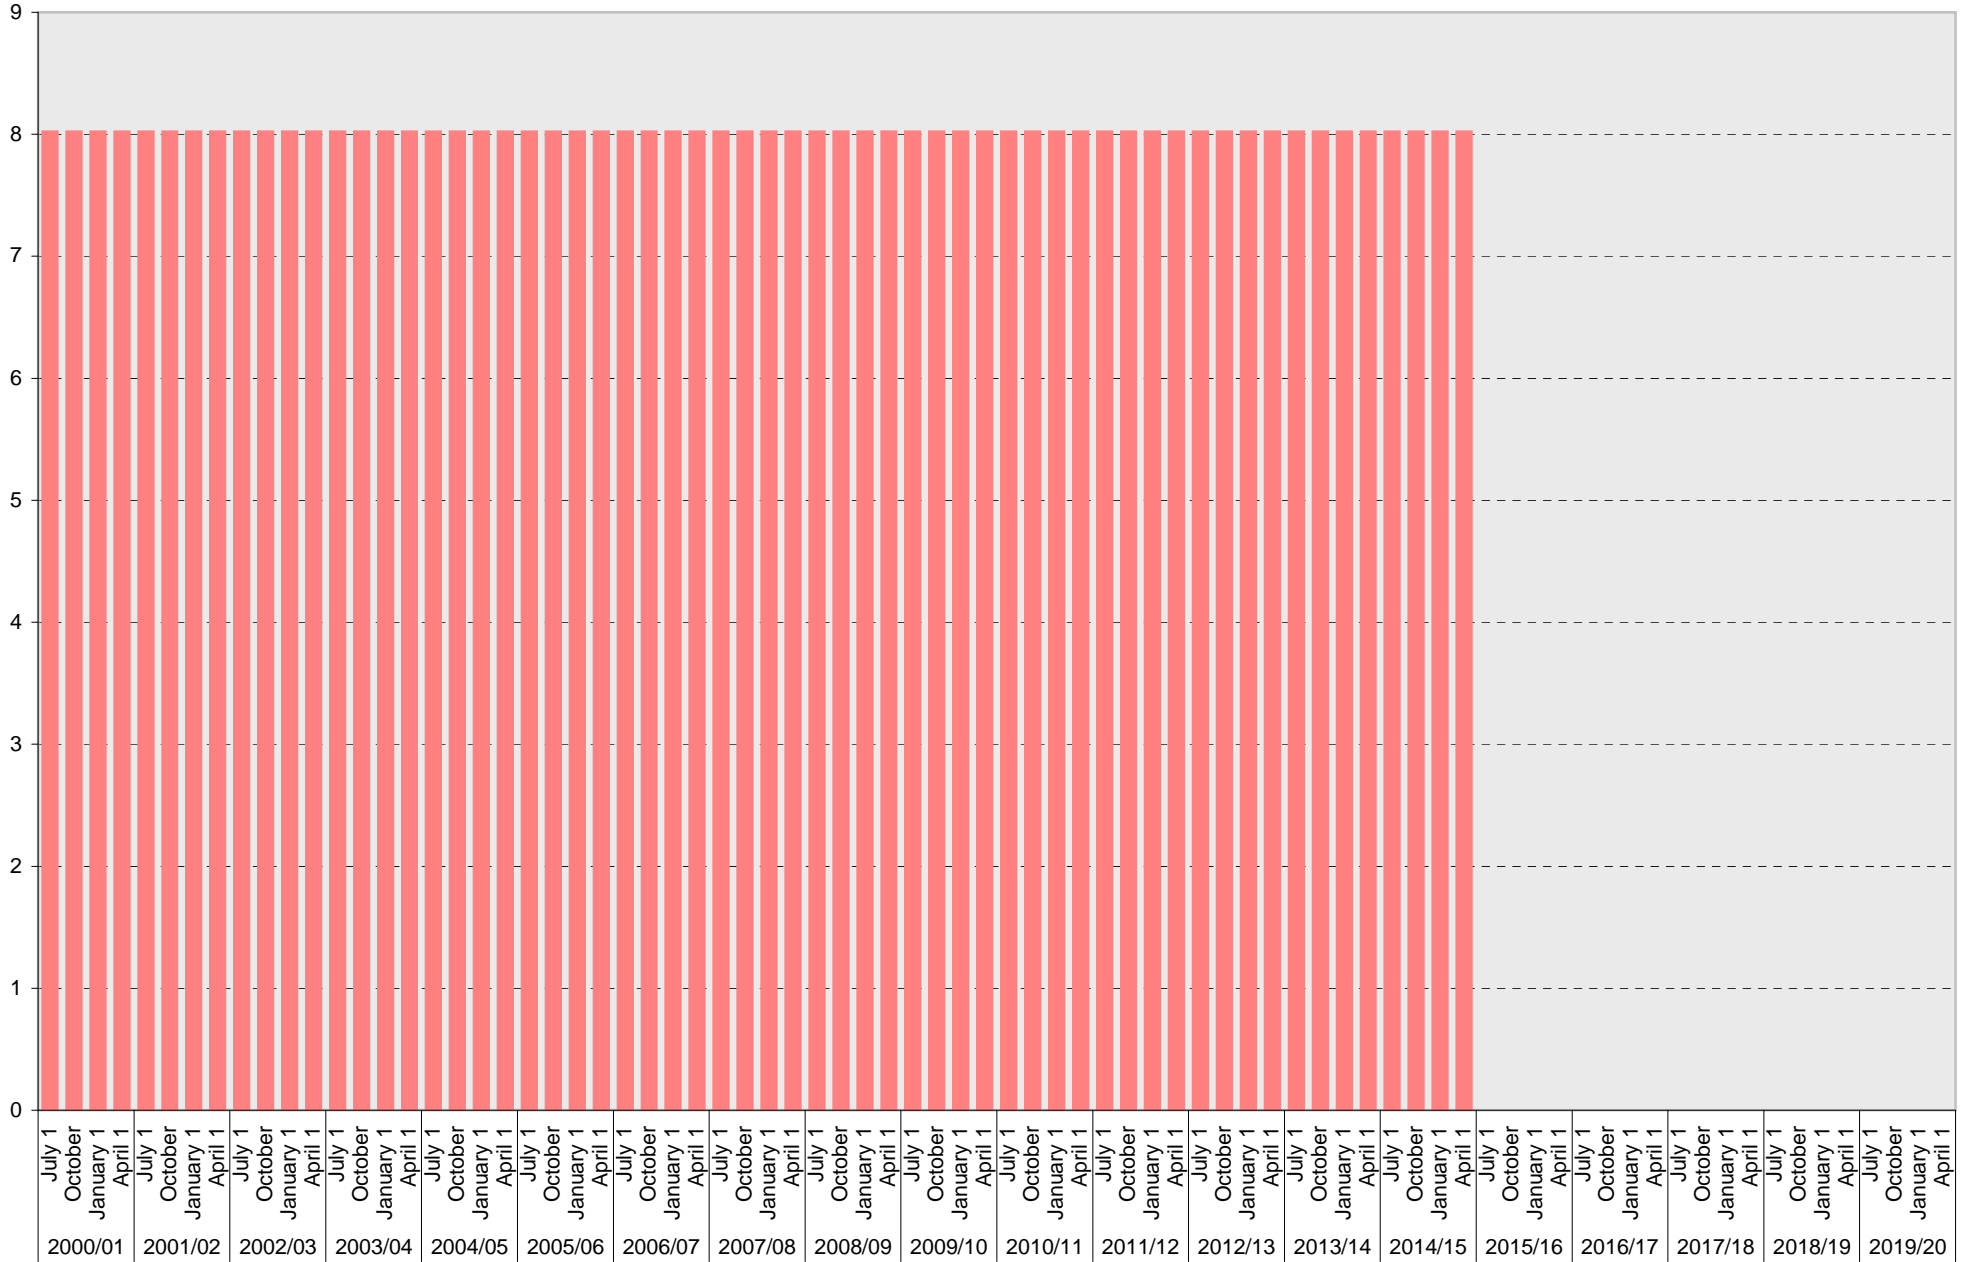

University of California, San Diego Parking Space Inventory

Lot P112: Service Yard Parking Spaces

■ Service Yard

University of California, San Diego Parking Space Inventory

Lot P112: Total Parking Spaces

■ Total

University of California, San Diego Parking Space Inventory
Lot P112

Date		Parking Spaces										Motorcycle Parking Sections	
		A	B	S	Visitor	Reserved	Allocated	Accessible	UC Vehicle	Service Yard	Loading		Total
2000/01	July 1									8		8	
	October 1									8		8	
	January 1									8		8	
	April 1									8		8	
2001/02	July 1									8		8	
	October 1									8		8	
	January 1									8		8	
	April 1									8		8	
2002/03	July 1									8		8	
	October 1									8		8	
	January 1									8		8	
	April 1									8		8	
2003/04	July 1									8		8	
	October 1									8		8	
	January 1									8		8	
	April 1									8		8	
2004/05	July 1									8		8	
	October 1									8		8	
	January 1									8		8	
	April 1									8		8	
2005/06	July 1									8		8	
	October 1									8		8	
	January 1									8		8	
	April 1									8		8	
2006/07	July 1									8		8	
	October 1									8		8	
	January 1									8		8	
	April 1									8		8	
2007/08	July 1									8		8	
	October 1									8		8	
	January 1									8		8	
	April 1									8		8	
2008/09	July 1									8		8	
	October 1									8		8	
	January 1									8		8	
	April 1									8		8	
2009/10	July 1									8		8	
	October 1									8		8	
	January 1									8		8	
	April 1									8		8	