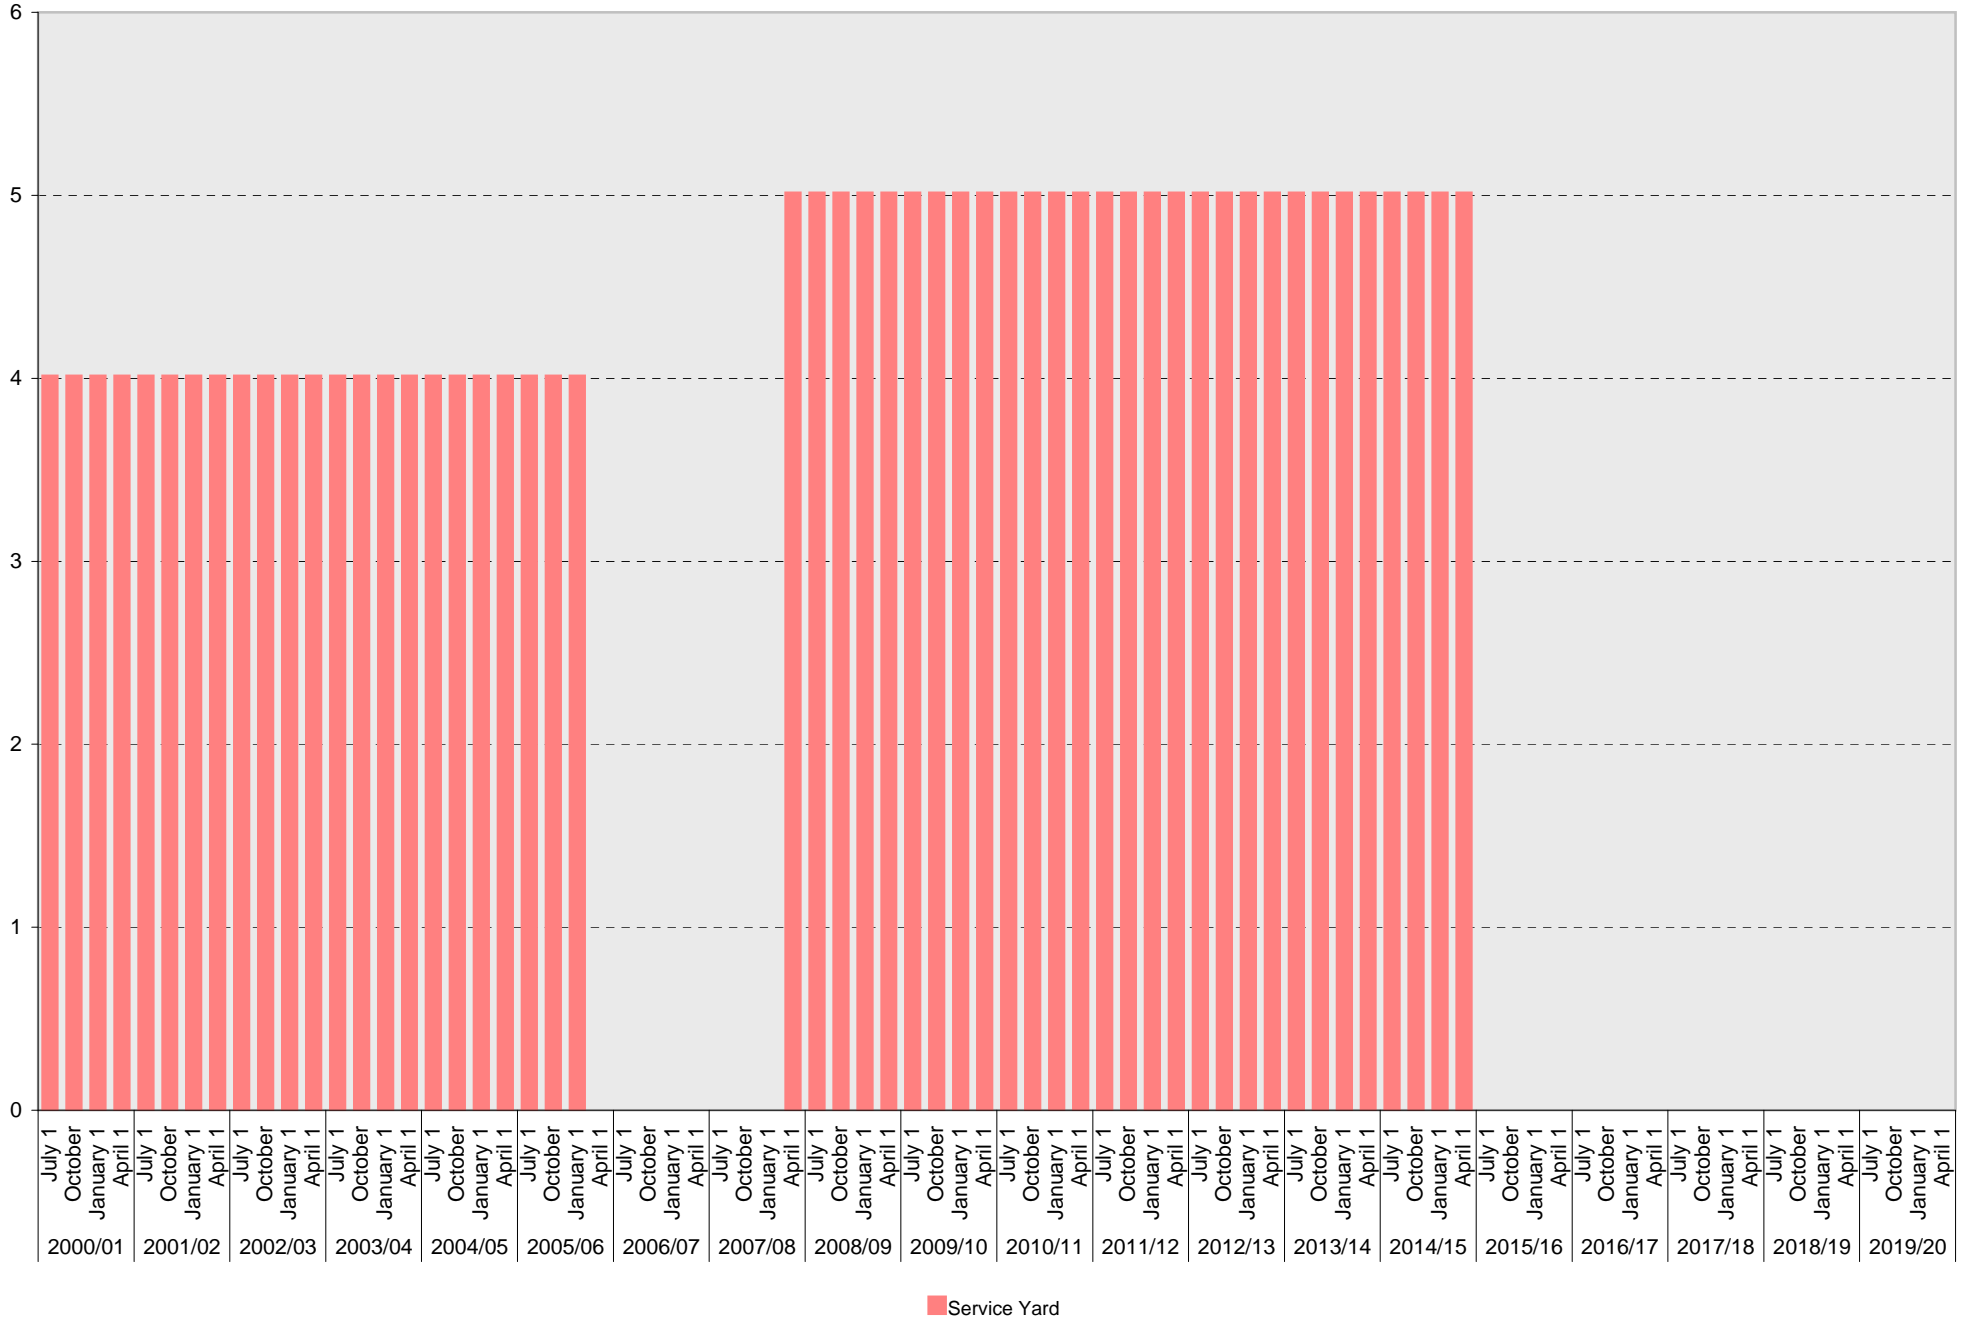

University of California, San Diego Parking Space Inventory

Lot P110: Service Yard Parking Spaces

■ Service Yard

University of California, San Diego Parking Space Inventory

Lot P110: Loading Parking Spaces

■ Loading

University of California, San Diego Parking Space Inventory
Lot P110

Date		Parking Spaces										Motorcycle Parking Sections	
		A	B	S	Visitor	Reserved	Allocated	Accessible	UC Vehicle	Service Yard	Loading		Total
2000/01	July 1									4	1	5	
	October 1									4	1	5	
	January 1									4	1	5	
	April 1									4	1	5	
2001/02	July 1									4	1	5	
	October 1									4	1	5	
	January 1									4	1	5	
	April 1									4	1	5	
2002/03	July 1									4	1	5	
	October 1									4	1	5	
	January 1									4	1	5	
	April 1									4	1	5	
2003/04	July 1									4		4	
	October 1									4		4	
	January 1									4		4	
	April 1									4		4	
2004/05	July 1									4		4	
	October 1									4		4	
	January 1									4		4	
	April 1									4		4	
2005/06	July 1									4		4	
	October 1									4		4	
	January 1									4		4	
	April 1									4		4	
2006/07	July 1												
	October 1												
	January 1												
	April 1												
2007/08	July 1												
	October 1												
	January 1												
	April 1									5		5	
2008/09	July 1									5		5	
	October 1									5		5	
	January 1									5		5	
	April 1									5		5	
2009/10	July 1									5		5	
	October 1									5		5	
	January 1									5		5	
	April 1									5		5	