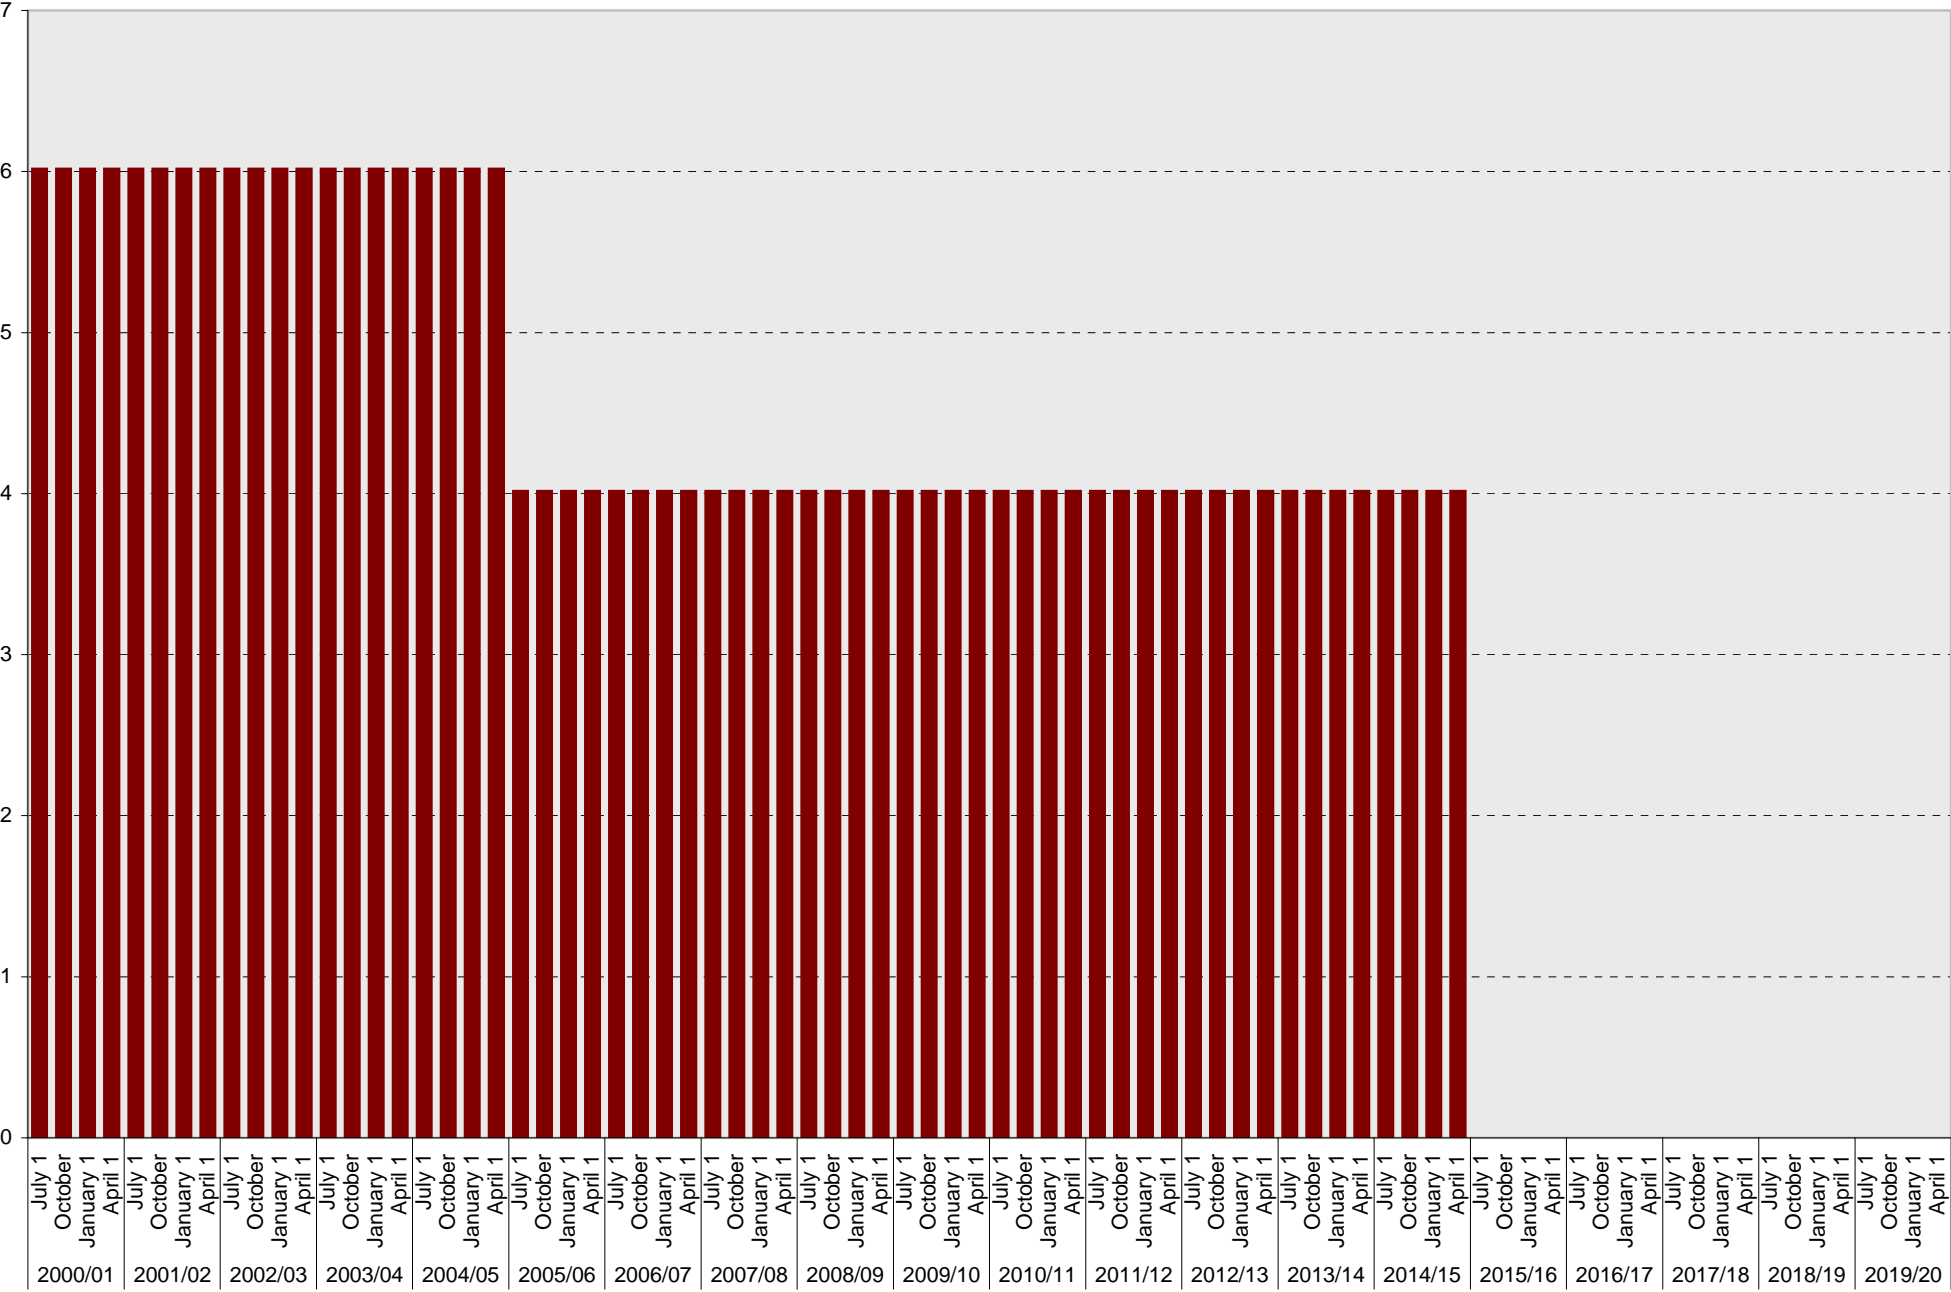

University of California, San Diego Parking Space Inventory

Lot P108: UC Vehicle Parking Spaces

■ UC Vehicle