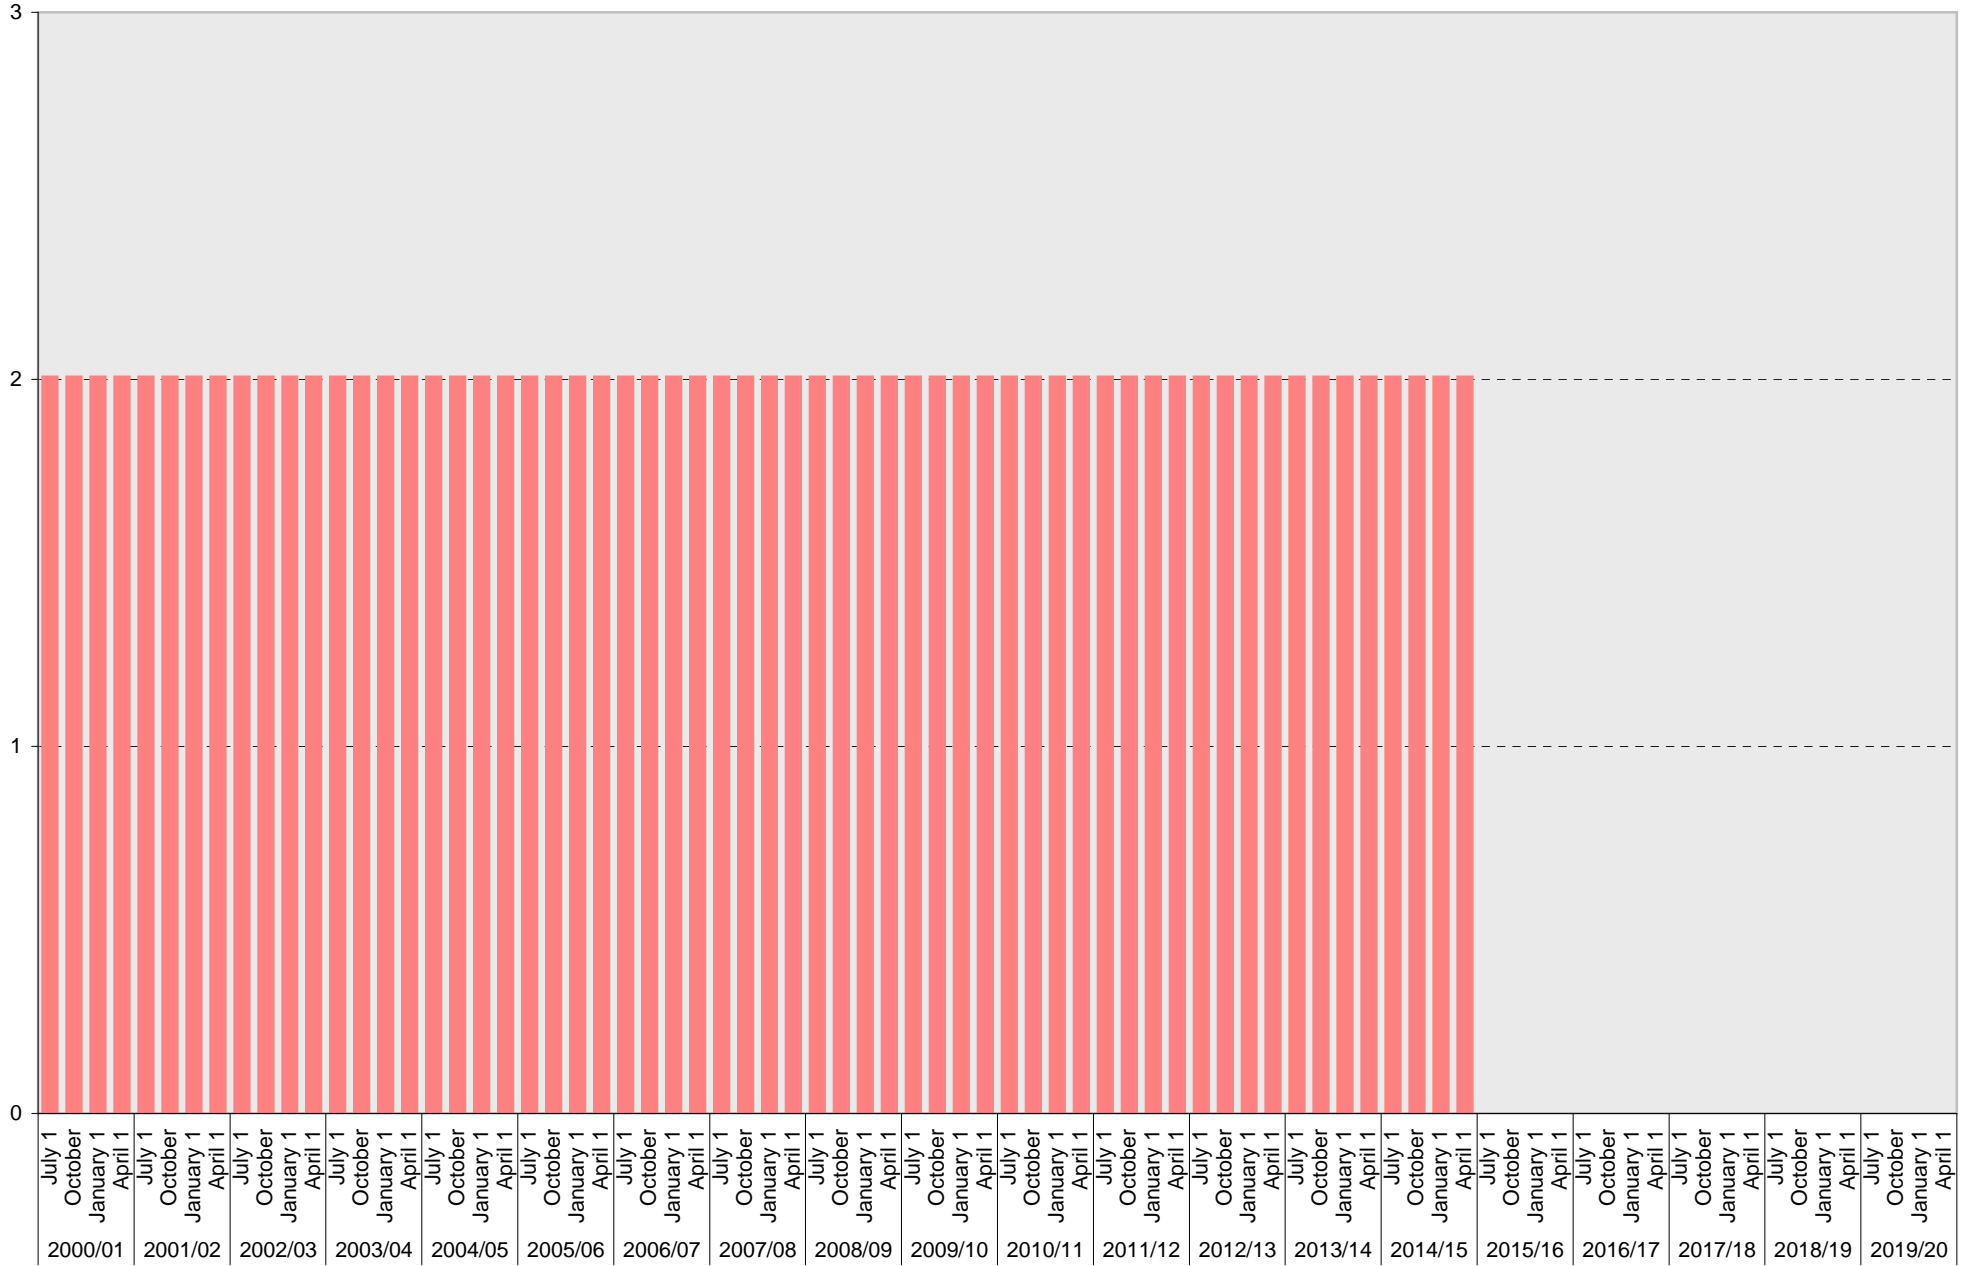

# University of California, San Diego Parking Space Inventory

## Lot P107: Service Yard Parking Spaces

Service Yard