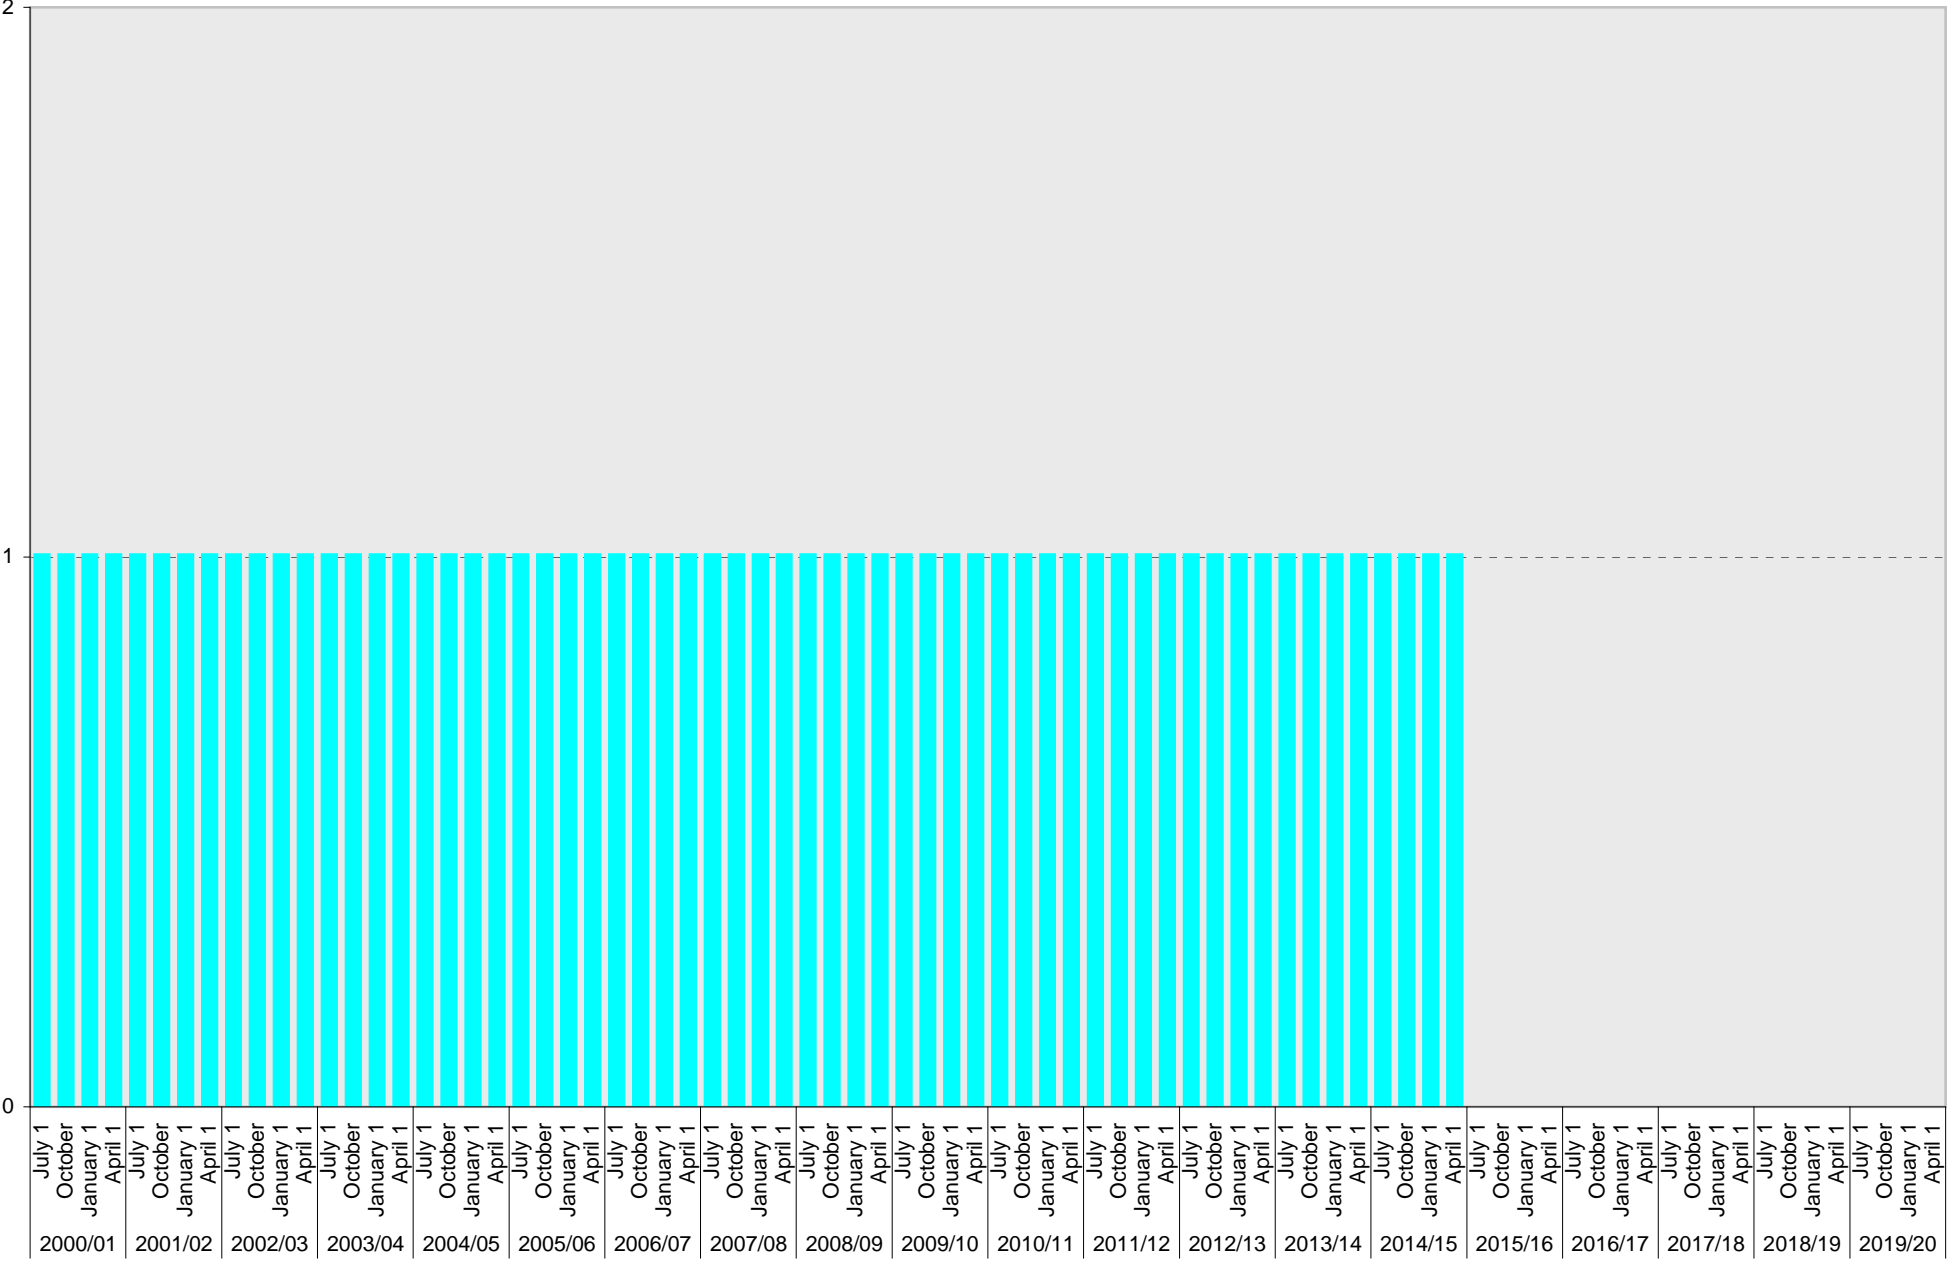

University of California, San Diego Parking Space Inventory

Lot P107: Loading Parking Spaces

■ Loading