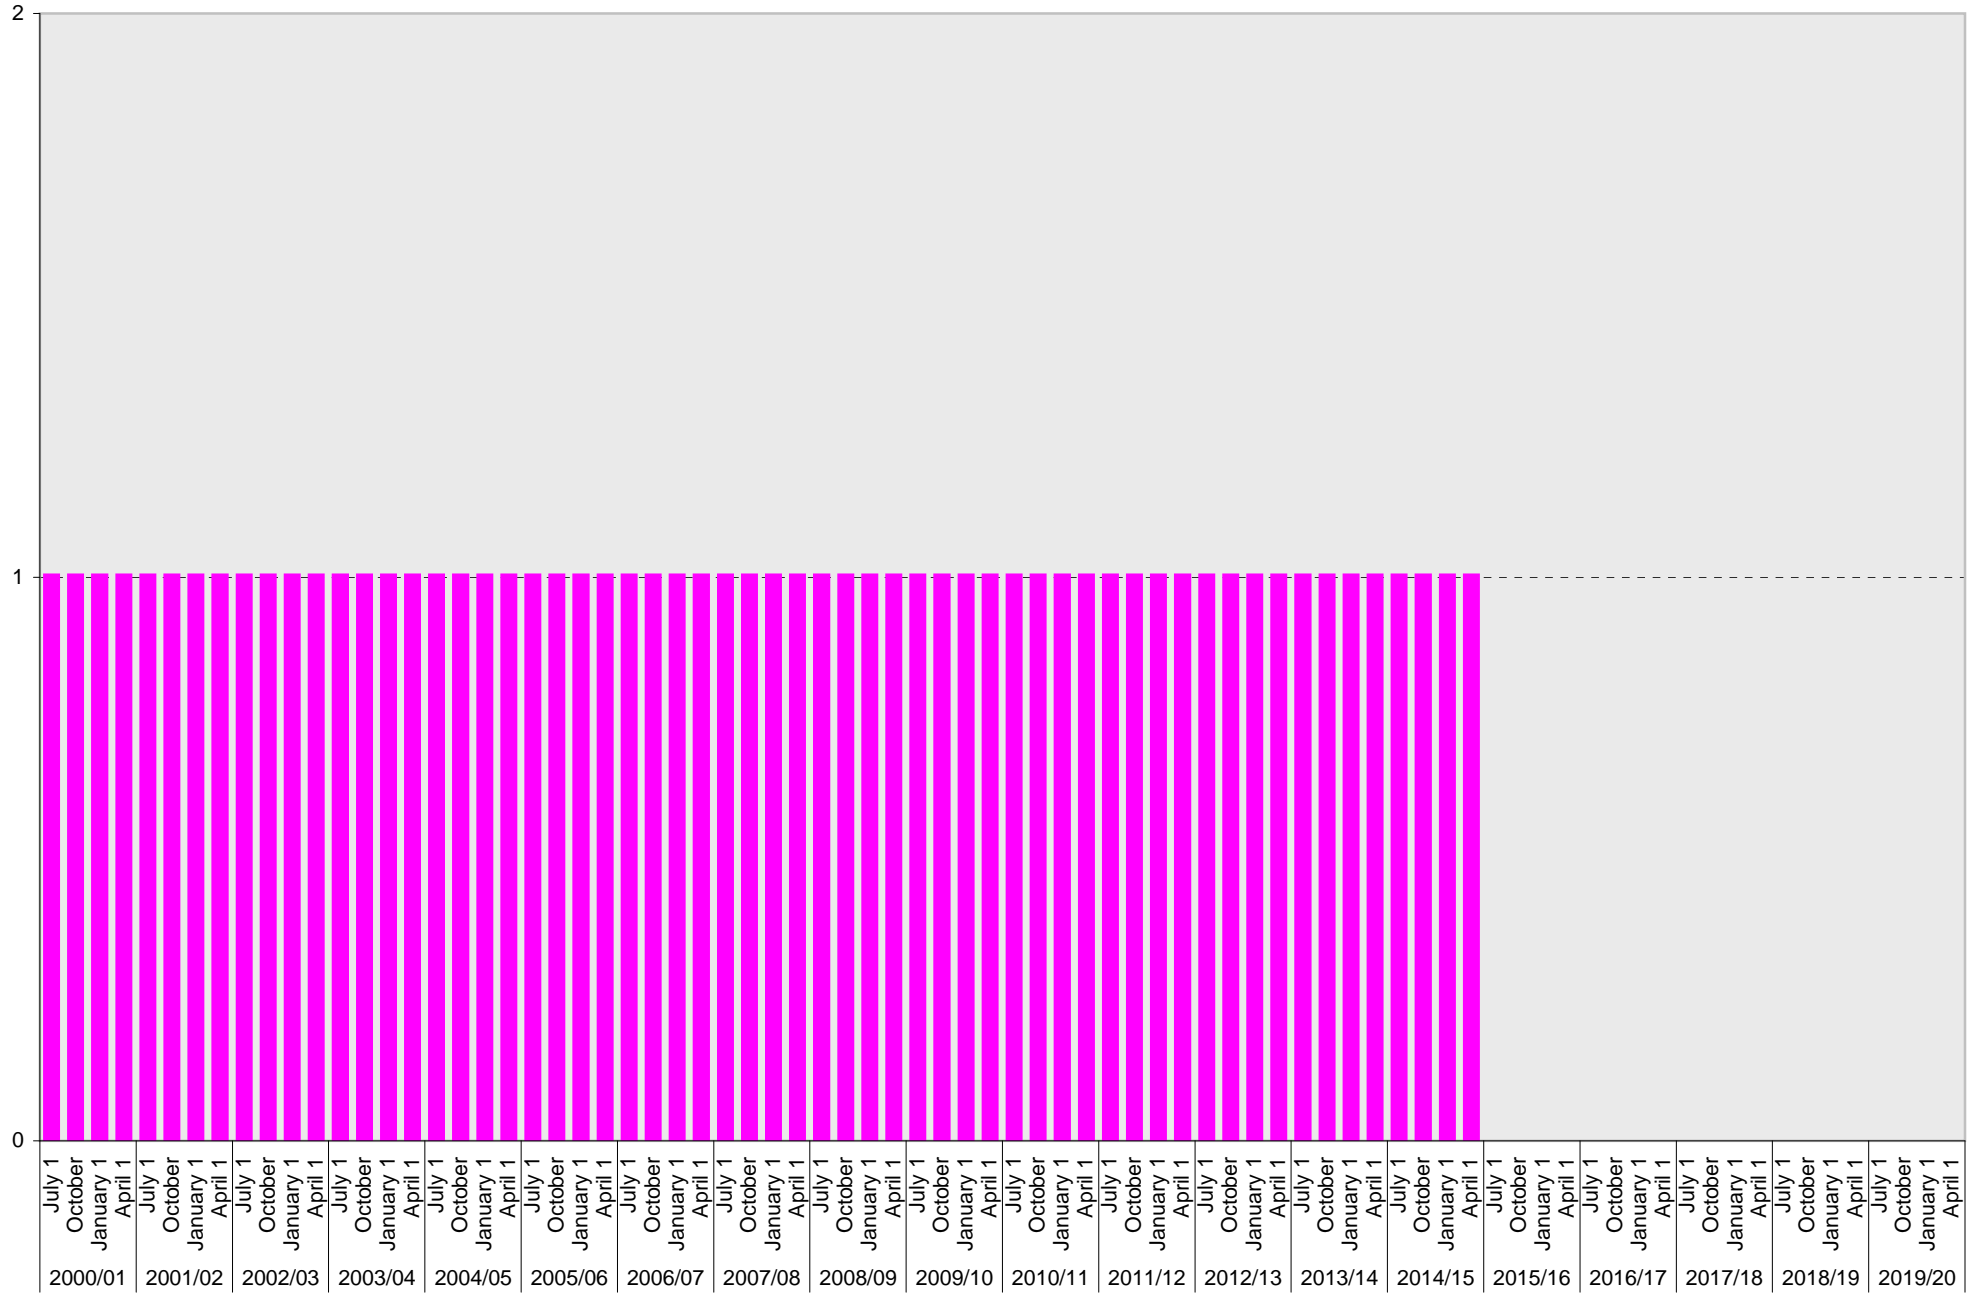

University of California, San Diego Parking Space Inventory

Lot P106: S Parking Spaces

■ S

University of California, San Diego Parking Space Inventory

Lot P106: Loading Parking Spaces

■ Loading

University of California, San Diego Parking Space Inventory

Lot P106: Total Parking Spaces

■ Total

University of California, San Diego Parking Space Inventory

Lot P106: Motorcycle Parking Sections

Motorcycle

University of California, San Diego Parking Space Inventory
Lot P106

Date		Visitor Parking Spaces			
		Meter	Pay and Display	Pay by Space	Pay upon Exit
2010/11	July 1	8			
	October 1	8			
	January 1	8			
	April 1	8			
2011/12	July 1	8			
	October 1	8			
	January 1	8			
	April 1	8			
2012/13	July 1	8			
	October 1	8			
	January 1	8			
	April 1	8			
2013/14	July 1	8			
	October 1	8			
	January 1	8			
	April 1	8			
2014/15	July 1	8			
	October 1	8			
	January 1	8			
	April 1	8			
2015/16	July 1				
	October 1				
	January 1				
	April 1				
2016/17	July 1				
	October 1				
	January 1				
	April 1				
2017/18	July 1				
	October 1				
	January 1				
	April 1				
2018/19	July 1				
	October 1				
	January 1				
	April 1				
2019/20	July 1				
	October 1				
	January 1				
	April 1				