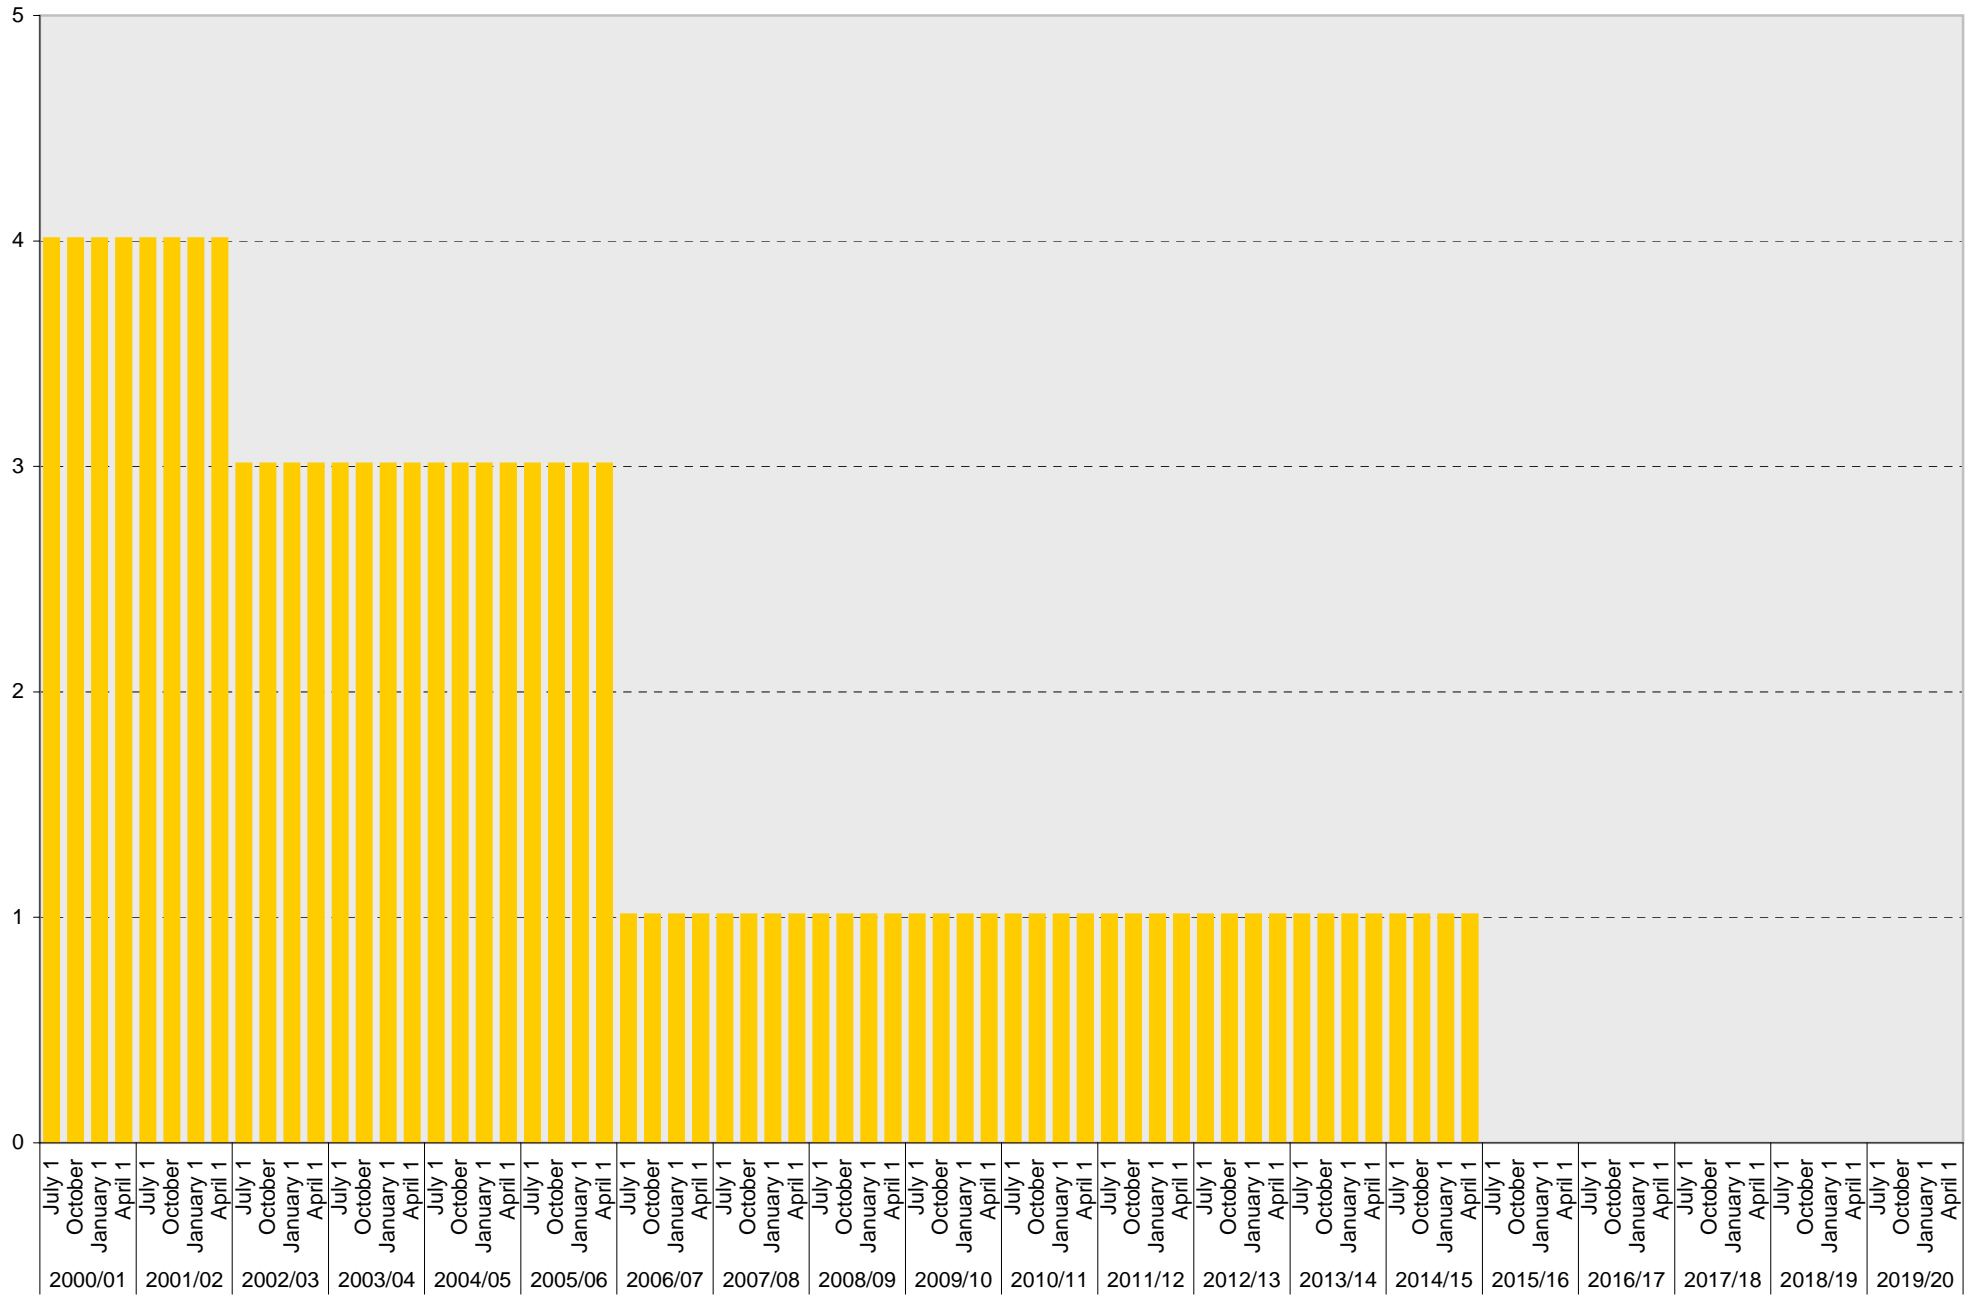

University of California, San Diego Parking Space Inventory

Lot P106: S Parking Spaces

■ S

University of California, San Diego Parking Space Inventory

Lot P106: Loading Parking Spaces

■ Loading

University of California, San Diego Parking Space Inventory

Lot P106: Total Parking Spaces

■ Total

University of California, San Diego Parking Space Inventory

Lot P106: Motorcycle Parking Sections

Motorcycle

University of California, San Diego Parking Space Inventory
Lot P106

Date		Visitor Parking Spaces			
		Meter	Pay and Display	Pay by Space	Pay upon Exit
2010/11	July 1	8			
	October 1	8			
	January 1	8			
	April 1	8			
2011/12	July 1	8			
	October 1	8			
	January 1	8			
	April 1	8			
2012/13	July 1	8			
	October 1	8			
	January 1	8			
	April 1	8			
2013/14	July 1	8			
	October 1	8			
	January 1	8			
	April 1	8			
2014/15	July 1	8			
	October 1	8			
	January 1	8			
	April 1	8			
2015/16	July 1				
	October 1				
	January 1				
	April 1				
2016/17	July 1				
	October 1				
	January 1				
	April 1				
2017/18	July 1				
	October 1				
	January 1				
	April 1				
2018/19	July 1				
	October 1				
	January 1				
	April 1				
2019/20	July 1				
	October 1				
	January 1				
	April 1				