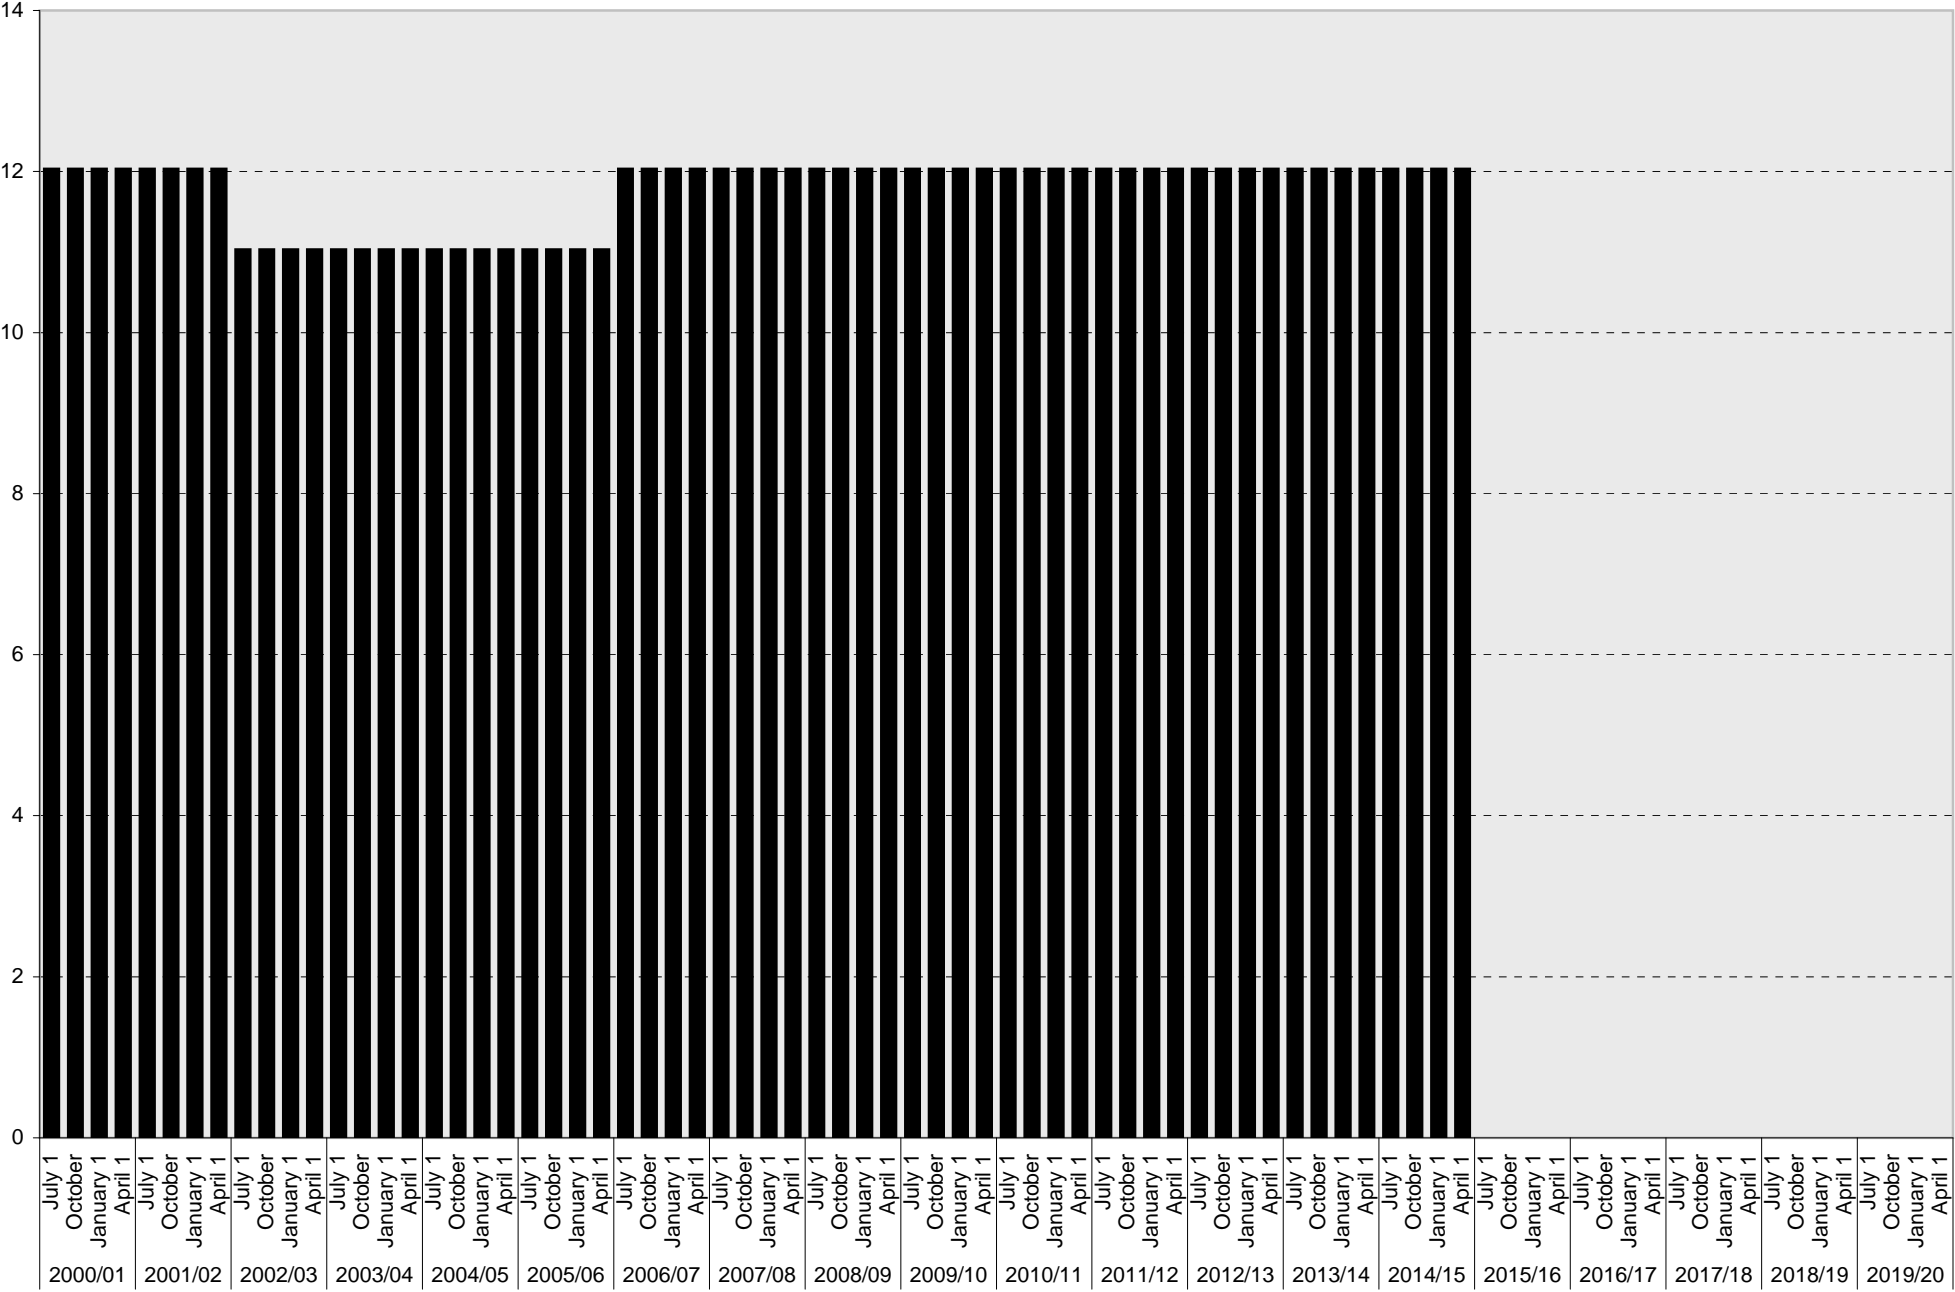

University of California, San Diego Parking Space Inventory

Lot P106: S Parking Spaces

■ S

University of California, San Diego Parking Space Inventory

Lot P106: Loading Parking Spaces

■ Loading

University of California, San Diego Parking Space Inventory

Lot P106: Total Parking Spaces

■ Total

University of California, San Diego Parking Space Inventory

Lot P106: Motorcycle Parking Sections

Motorcycle

University of California, San Diego Parking Space Inventory
Lot P106

Date		Visitor Parking Spaces			
		Meter	Pay and Display	Pay by Space	Pay upon Exit
2010/11	July 1	8			
	October 1	8			
	January 1	8			
	April 1	8			
2011/12	July 1	8			
	October 1	8			
	January 1	8			
	April 1	8			
2012/13	July 1	8			
	October 1	8			
	January 1	8			
	April 1	8			
2013/14	July 1	8			
	October 1	8			
	January 1	8			
	April 1	8			
2014/15	July 1	8			
	October 1	8			
	January 1	8			
	April 1	8			
2015/16	July 1				
	October 1				
	January 1				
	April 1				
2016/17	July 1				
	October 1				
	January 1				
	April 1				
2017/18	July 1				
	October 1				
	January 1				
	April 1				
2018/19	July 1				
	October 1				
	January 1				
	April 1				
2019/20	July 1				
	October 1				
	January 1				
	April 1				