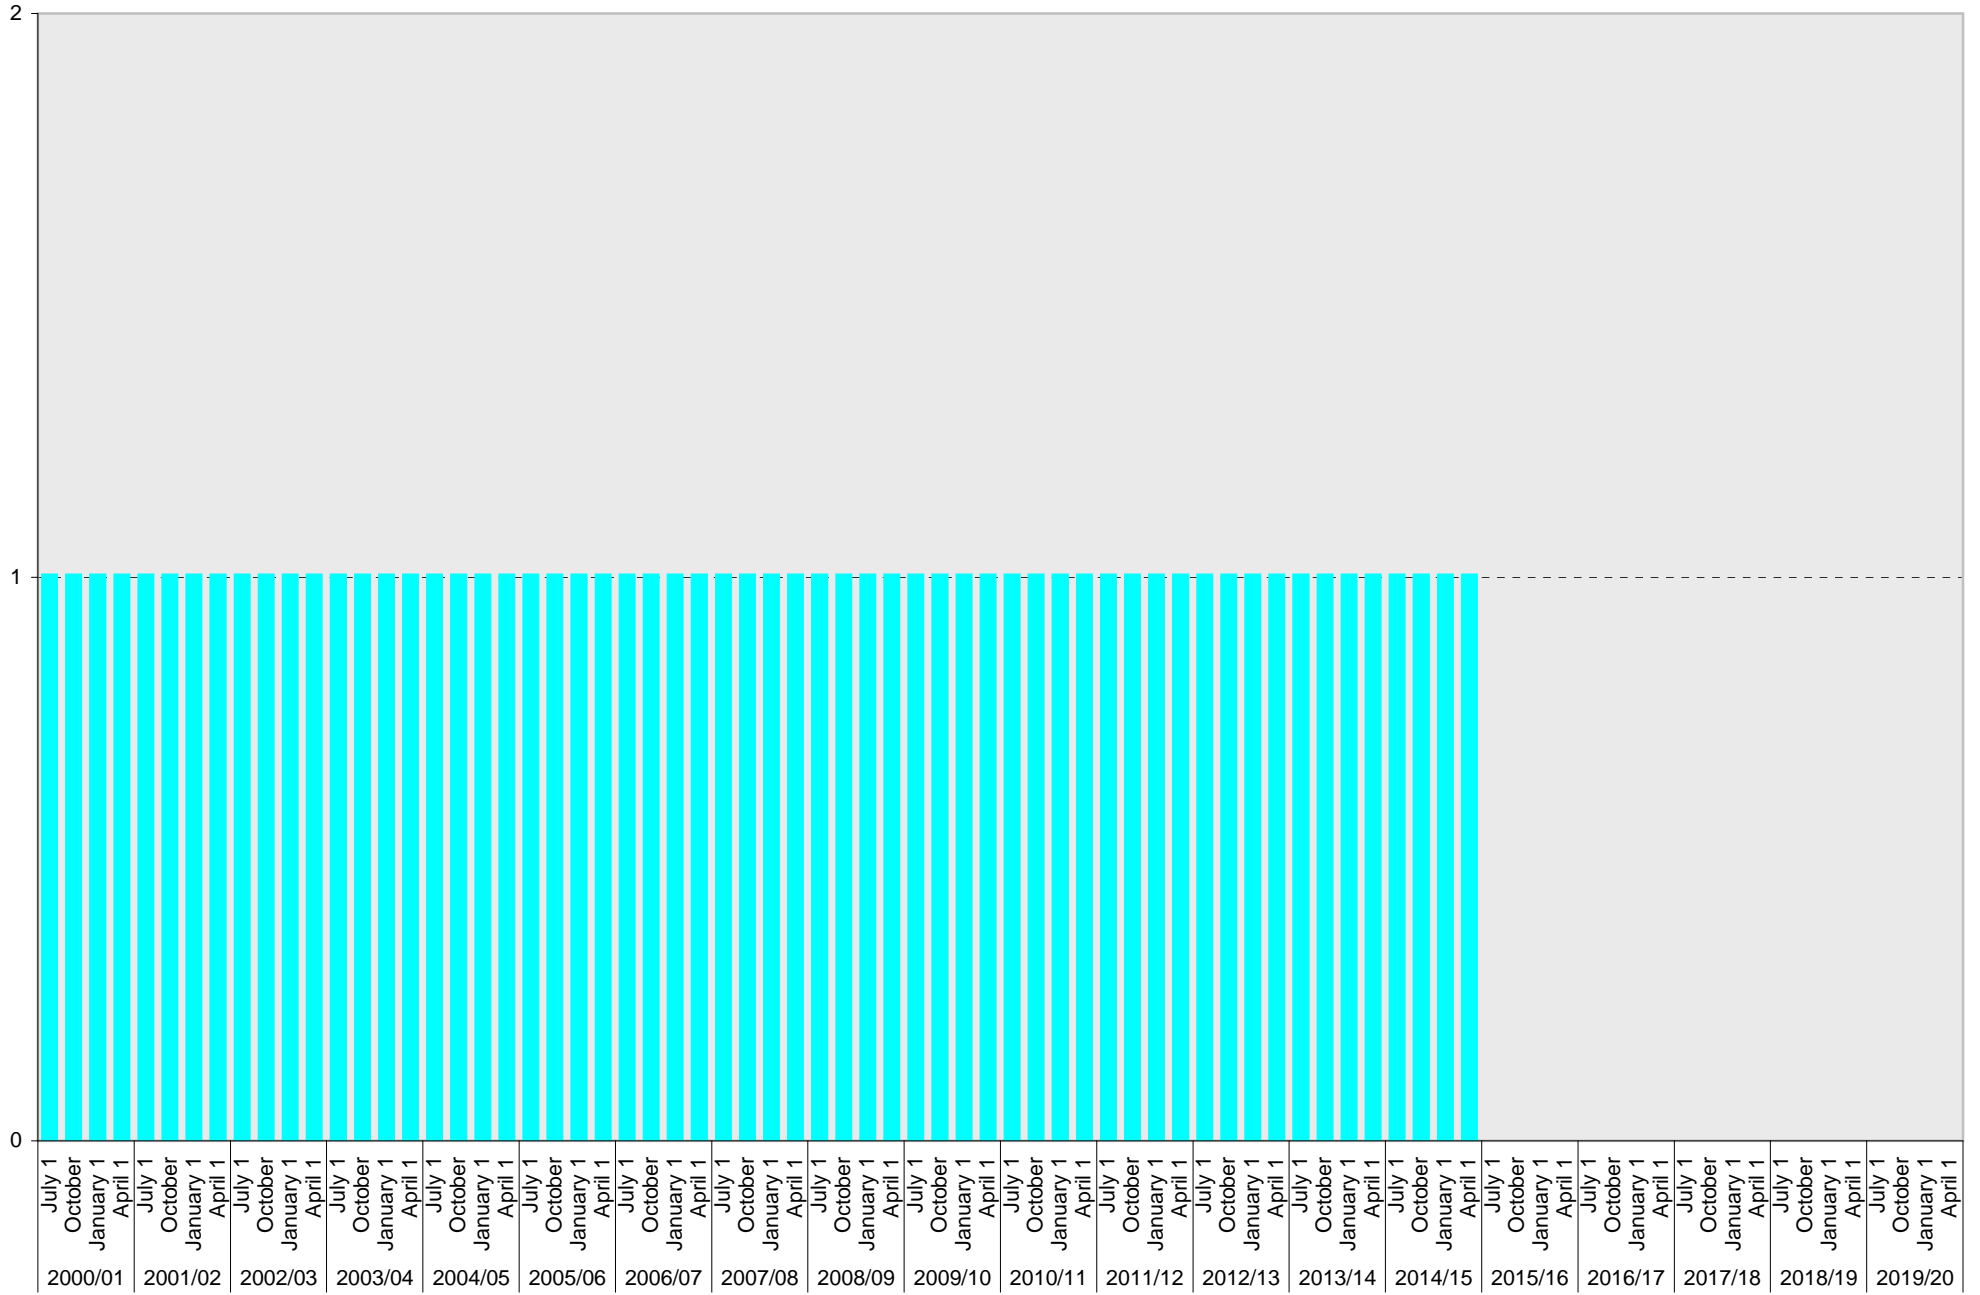

University of California, San Diego Parking Space Inventory

Lot P106: S Parking Spaces

■ S

University of California, San Diego Parking Space Inventory

Lot P106: Loading Parking Spaces

■ Loading

University of California, San Diego Parking Space Inventory

Lot P106: Total Parking Spaces

■ Total

University of California, San Diego Parking Space Inventory

Lot P106: Motorcycle Parking Sections

Motorcycle

University of California, San Diego Parking Space Inventory
Lot P106

Date		Parking Spaces										Motorcycle Parking Sections	
		A	B	S	Visitor	Reserved	Allocated	Accessible	UC Vehicle	Service Yard	Loading		Total
2000/01	July 1			4	4			1		2	1	12	1
	October 1			4	4			1		2	1	12	1
	January 1			4	4			1		2	1	12	1
	April 1			4	4			1		2	1	12	1
2001/02	July 1			4	4			1		2	1	12	1
	October 1			4	4			1		2	1	12	1
	January 1			4	4			1		2	1	12	1
	April 1			4	5			1		1	1	12	1
2002/03	July 1			3	5			1		1	1	11	1
	October 1			3	5			1		1	1	11	1
	January 1			3	5			1		1	1	11	1
	April 1			3	5			1		1	1	11	1
2003/04	July 1			3	5			1		1	1	11	1
	October 1			3	5			1		1	1	11	1
	January 1			3	5			1		1	1	11	1
	April 1			3	5			1		1	1	11	1
2004/05	July 1			3	5			1		1	1	11	1
	October 1			3	5			1		1	1	11	1
	January 1			3	5			1		1	1	11	1
	April 1			3	5			1		1	1	11	1
2005/06	July 1			3	5			1		1	1	11	1
	October 1			3	5			1		1	1	11	1
	January 1			3	5			1		1	1	11	1
	April 1			3	5			1		1	1	11	1
2006/07	July 1			1	8			1		1	1	12	1
	October 1			1	8			1		1	1	12	1
	January 1			1	8			1		1	1	12	1
	April 1			1	8			1		1	1	12	1
2007/08	July 1			1	8			1		1	1	12	1
	October 1			1	8			1		1	1	12	1
	January 1			1	8			1		1	1	12	1
	April 1			1	8			1		1	1	12	1
2008/09	July 1			1	8			1		1	1	12	1
	October 1			1	8			1		1	1	12	1
	January 1			1	8			1		1	1	12	1
	April 1			1	8			1		1	1	12	1
2009/10	July 1			1	8			1		1	1	12	1
	October 1			1	8			1		1	1	12	1
	January 1			1	8			1		1	1	12	1
	April 1			1	8			1		1	1	12	1