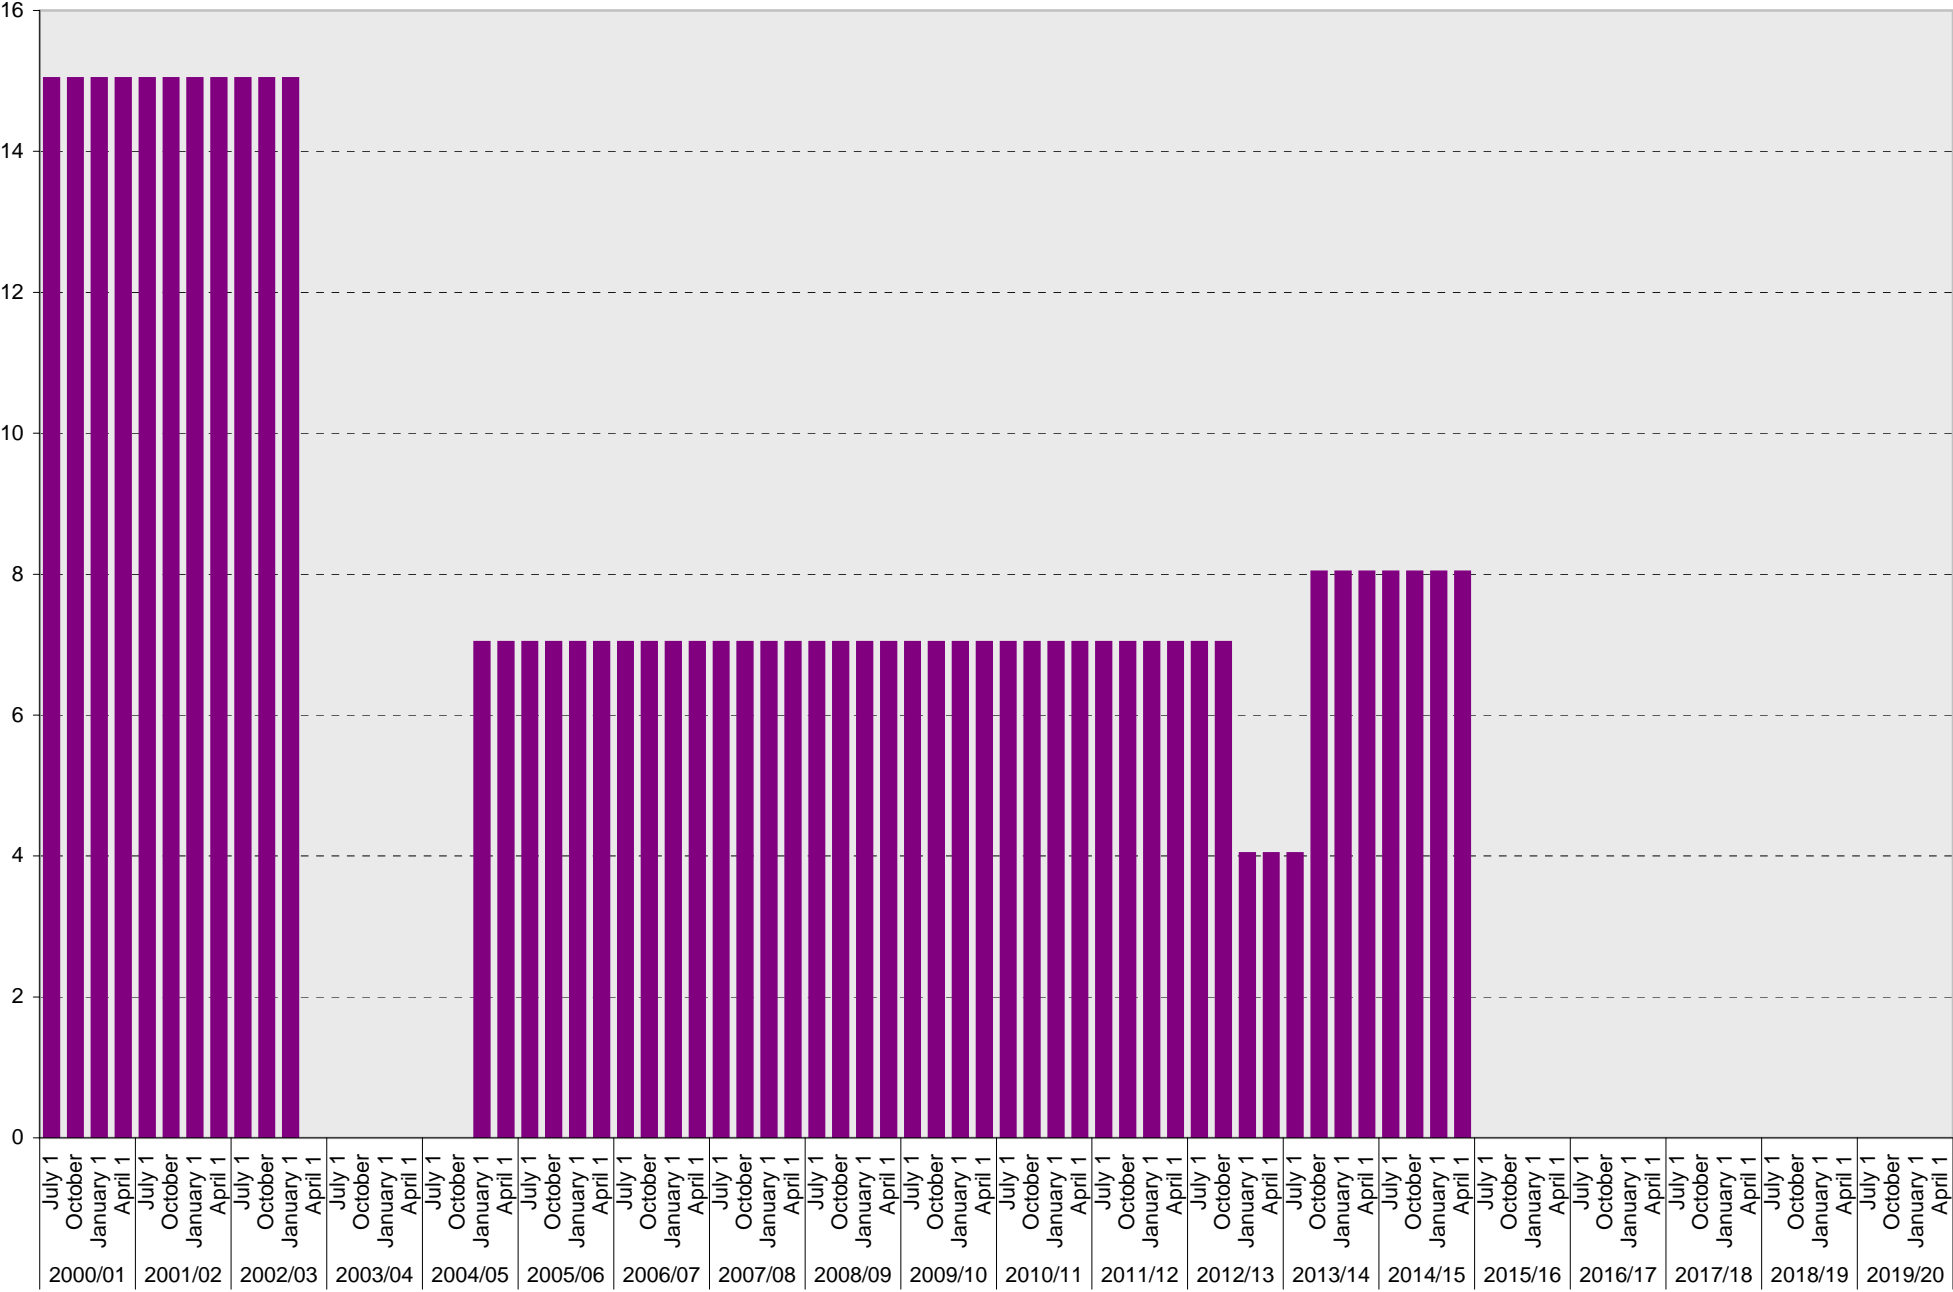

# University of California, San Diego Parking Space Inventory

## Lot P105: Allocated: Revelle Information Board Visitor Parking Spaces

■ Allocated

## Lot P105: Allocated: Total Parking Spaces

■ Allocated: Total