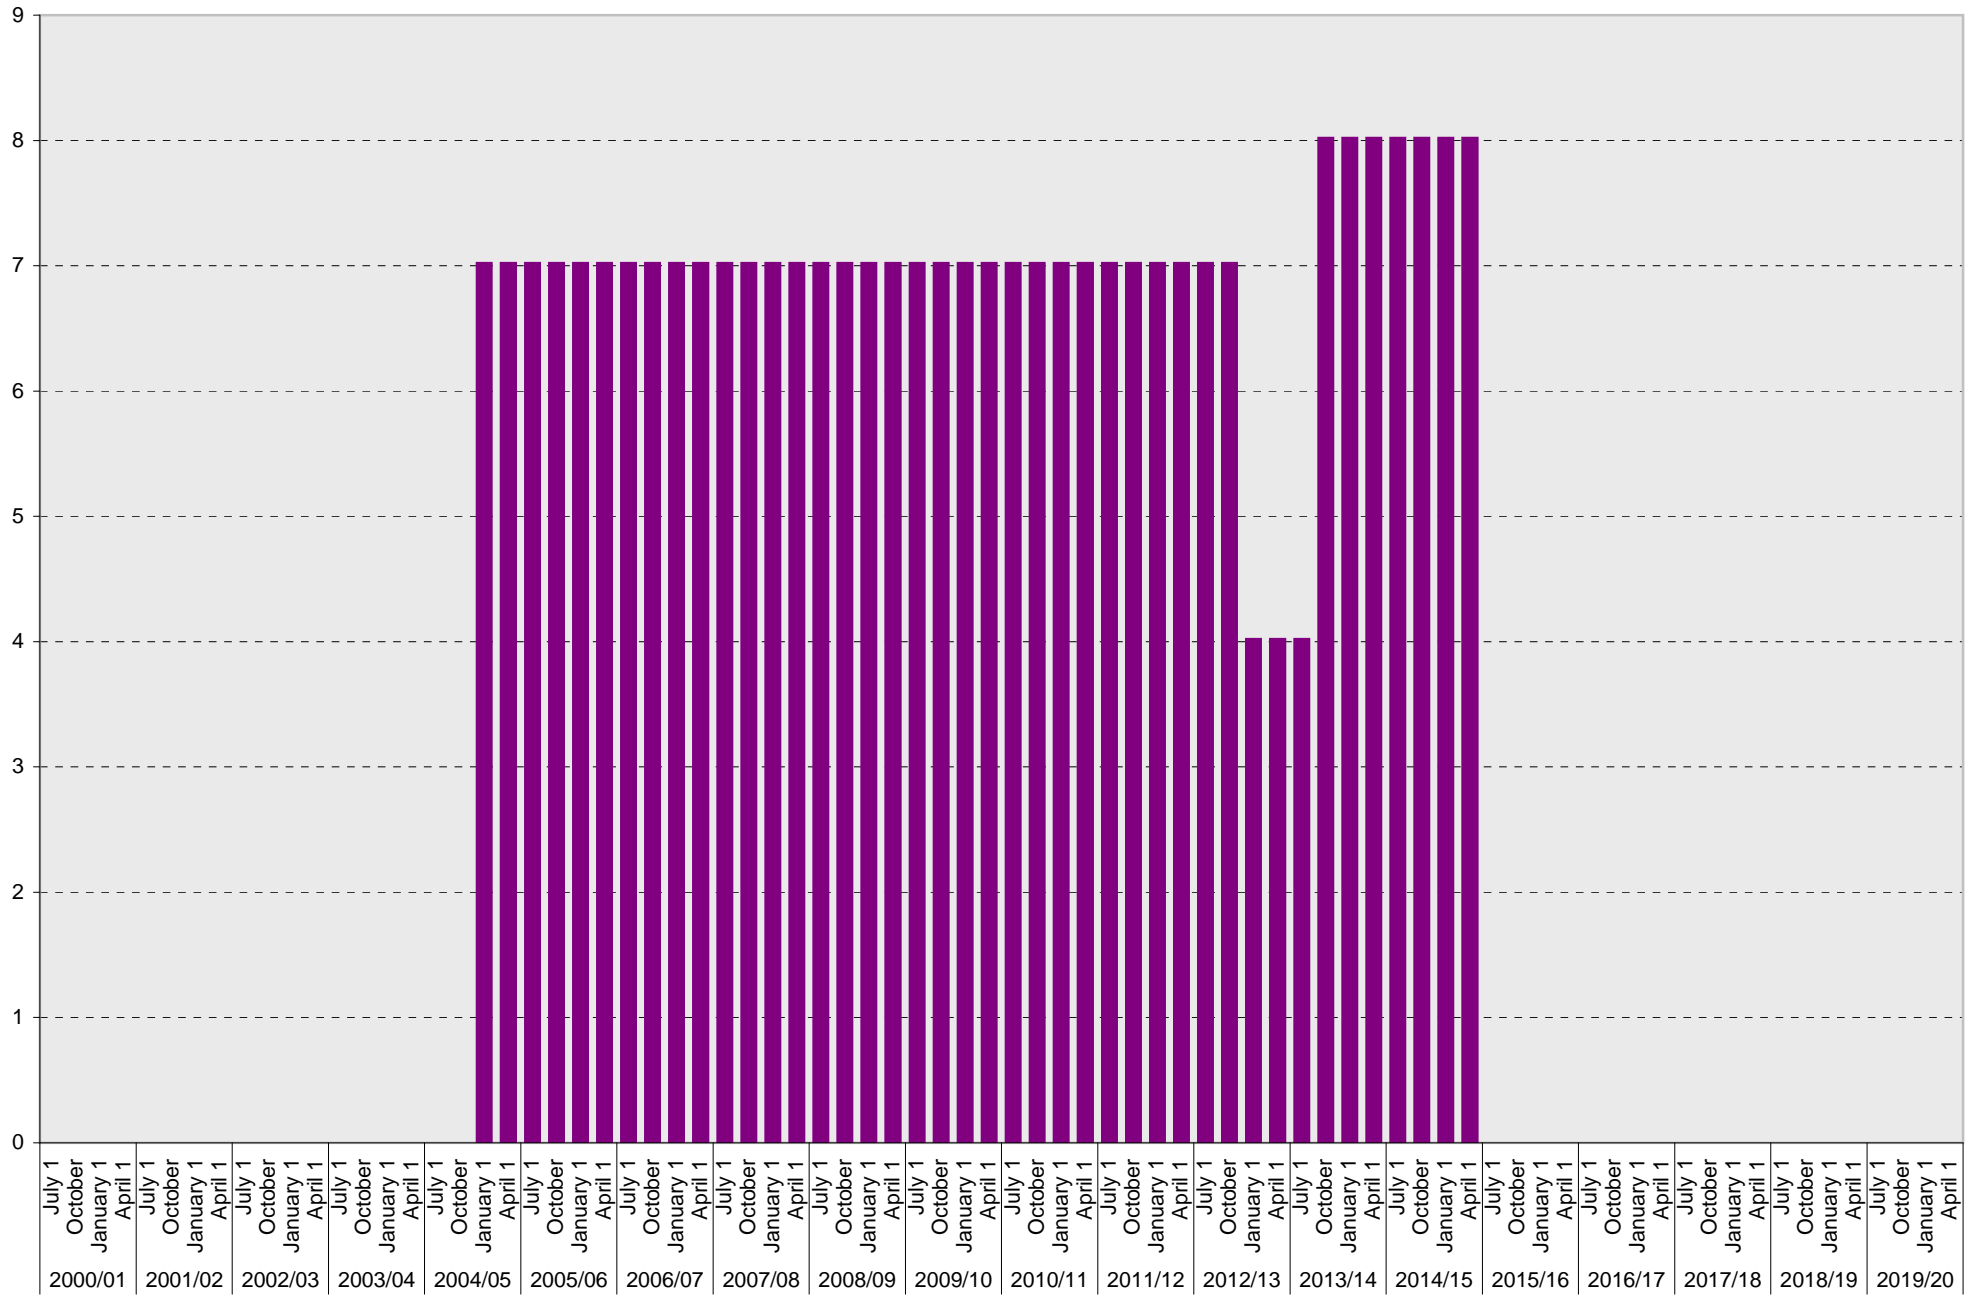

University of California, San Diego Parking Space Inventory

Lot P105: Allocated: Revelle Information Board Visitor Parking Spaces

■ Allocated