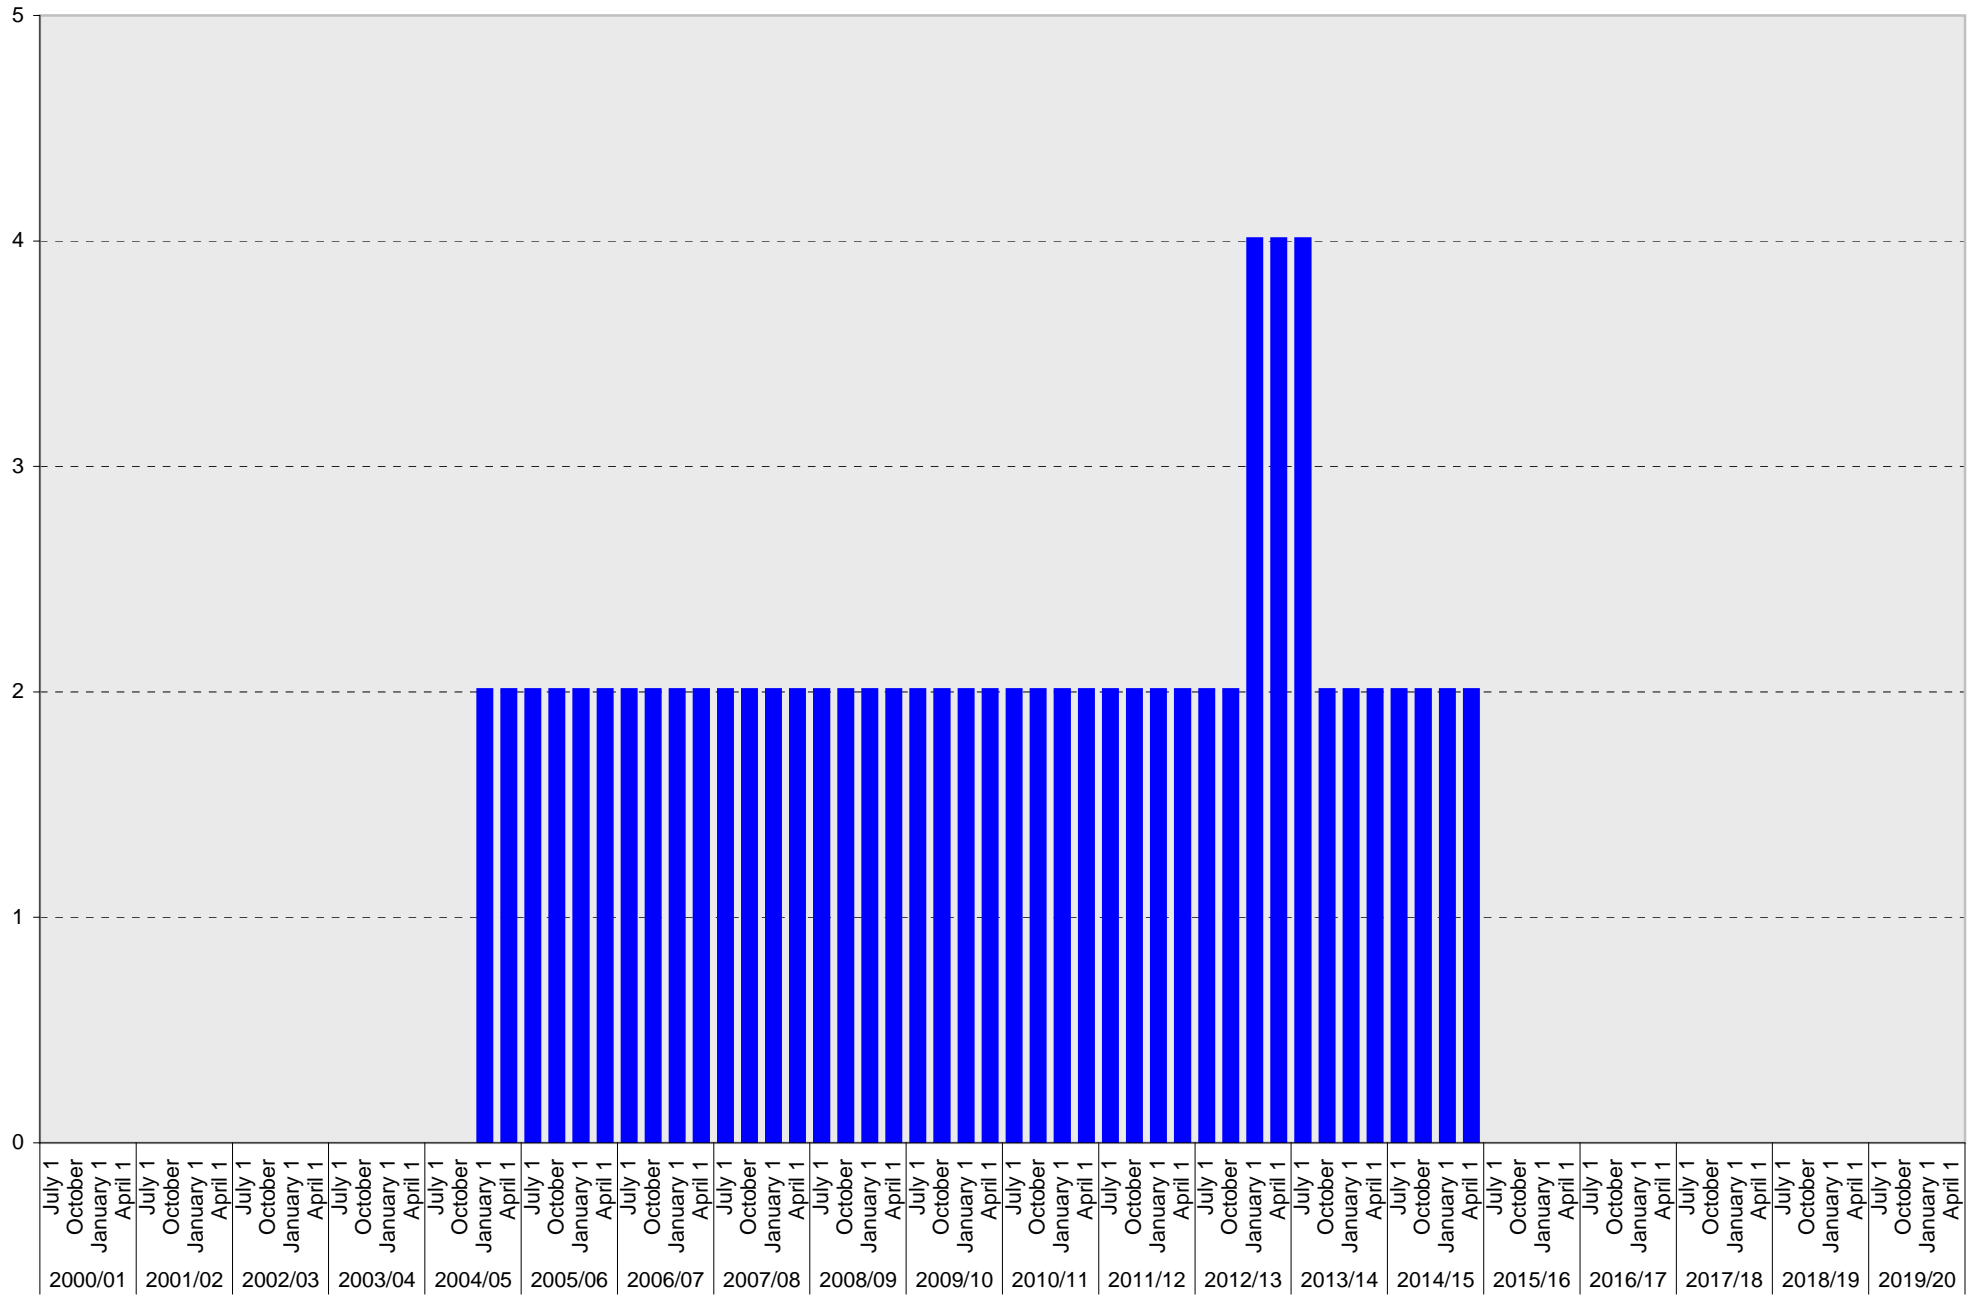

University of California, San Diego Parking Space Inventory

Lot P105: Accessible Parking Spaces

■ Accessible