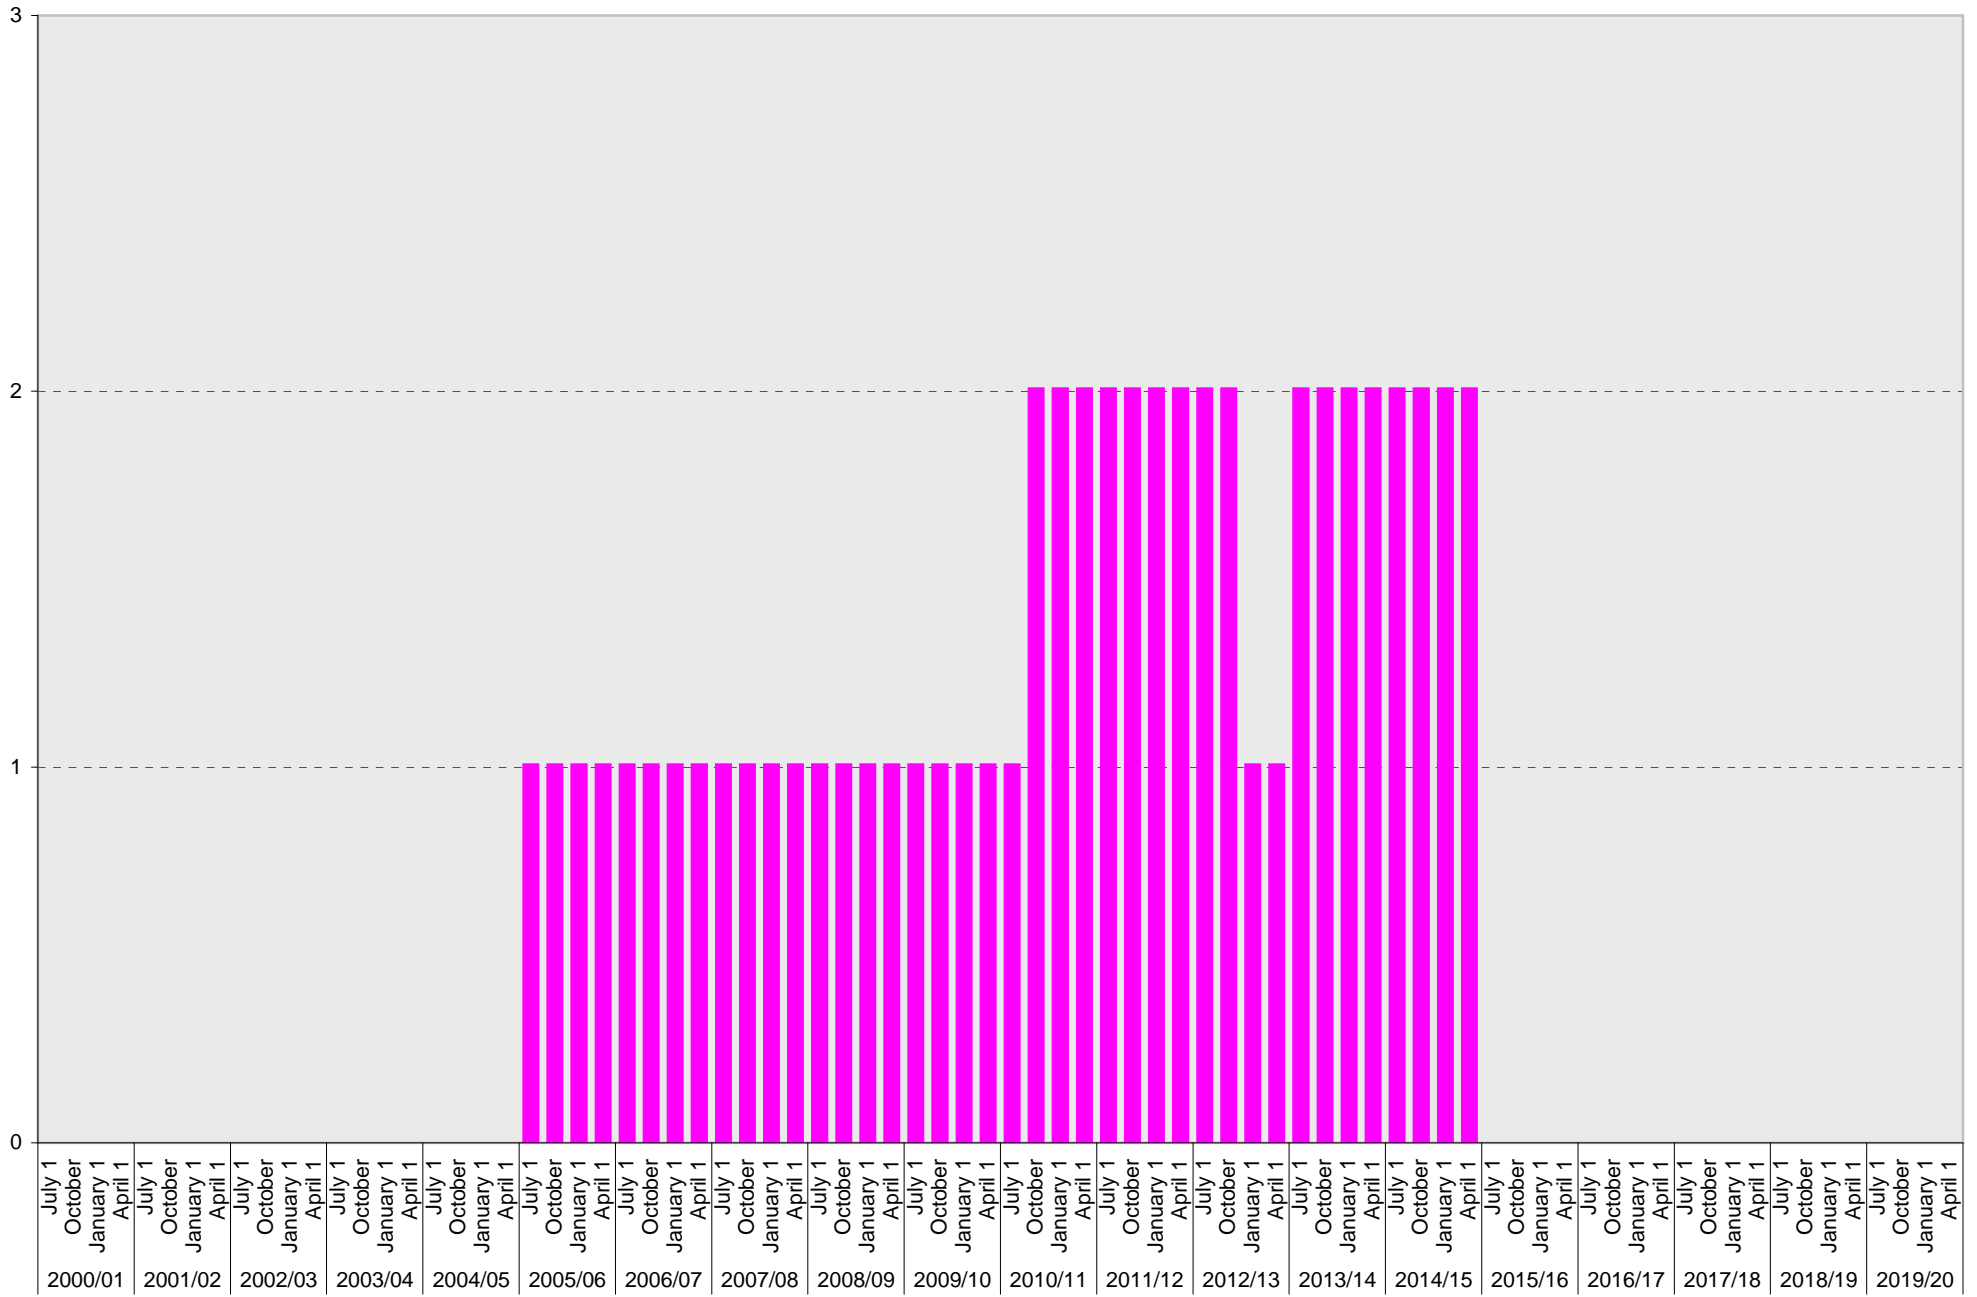

University of California, San Diego Parking Space Inventory

Lot P103: Motorcycle Parking Sections

■ Motorcycle