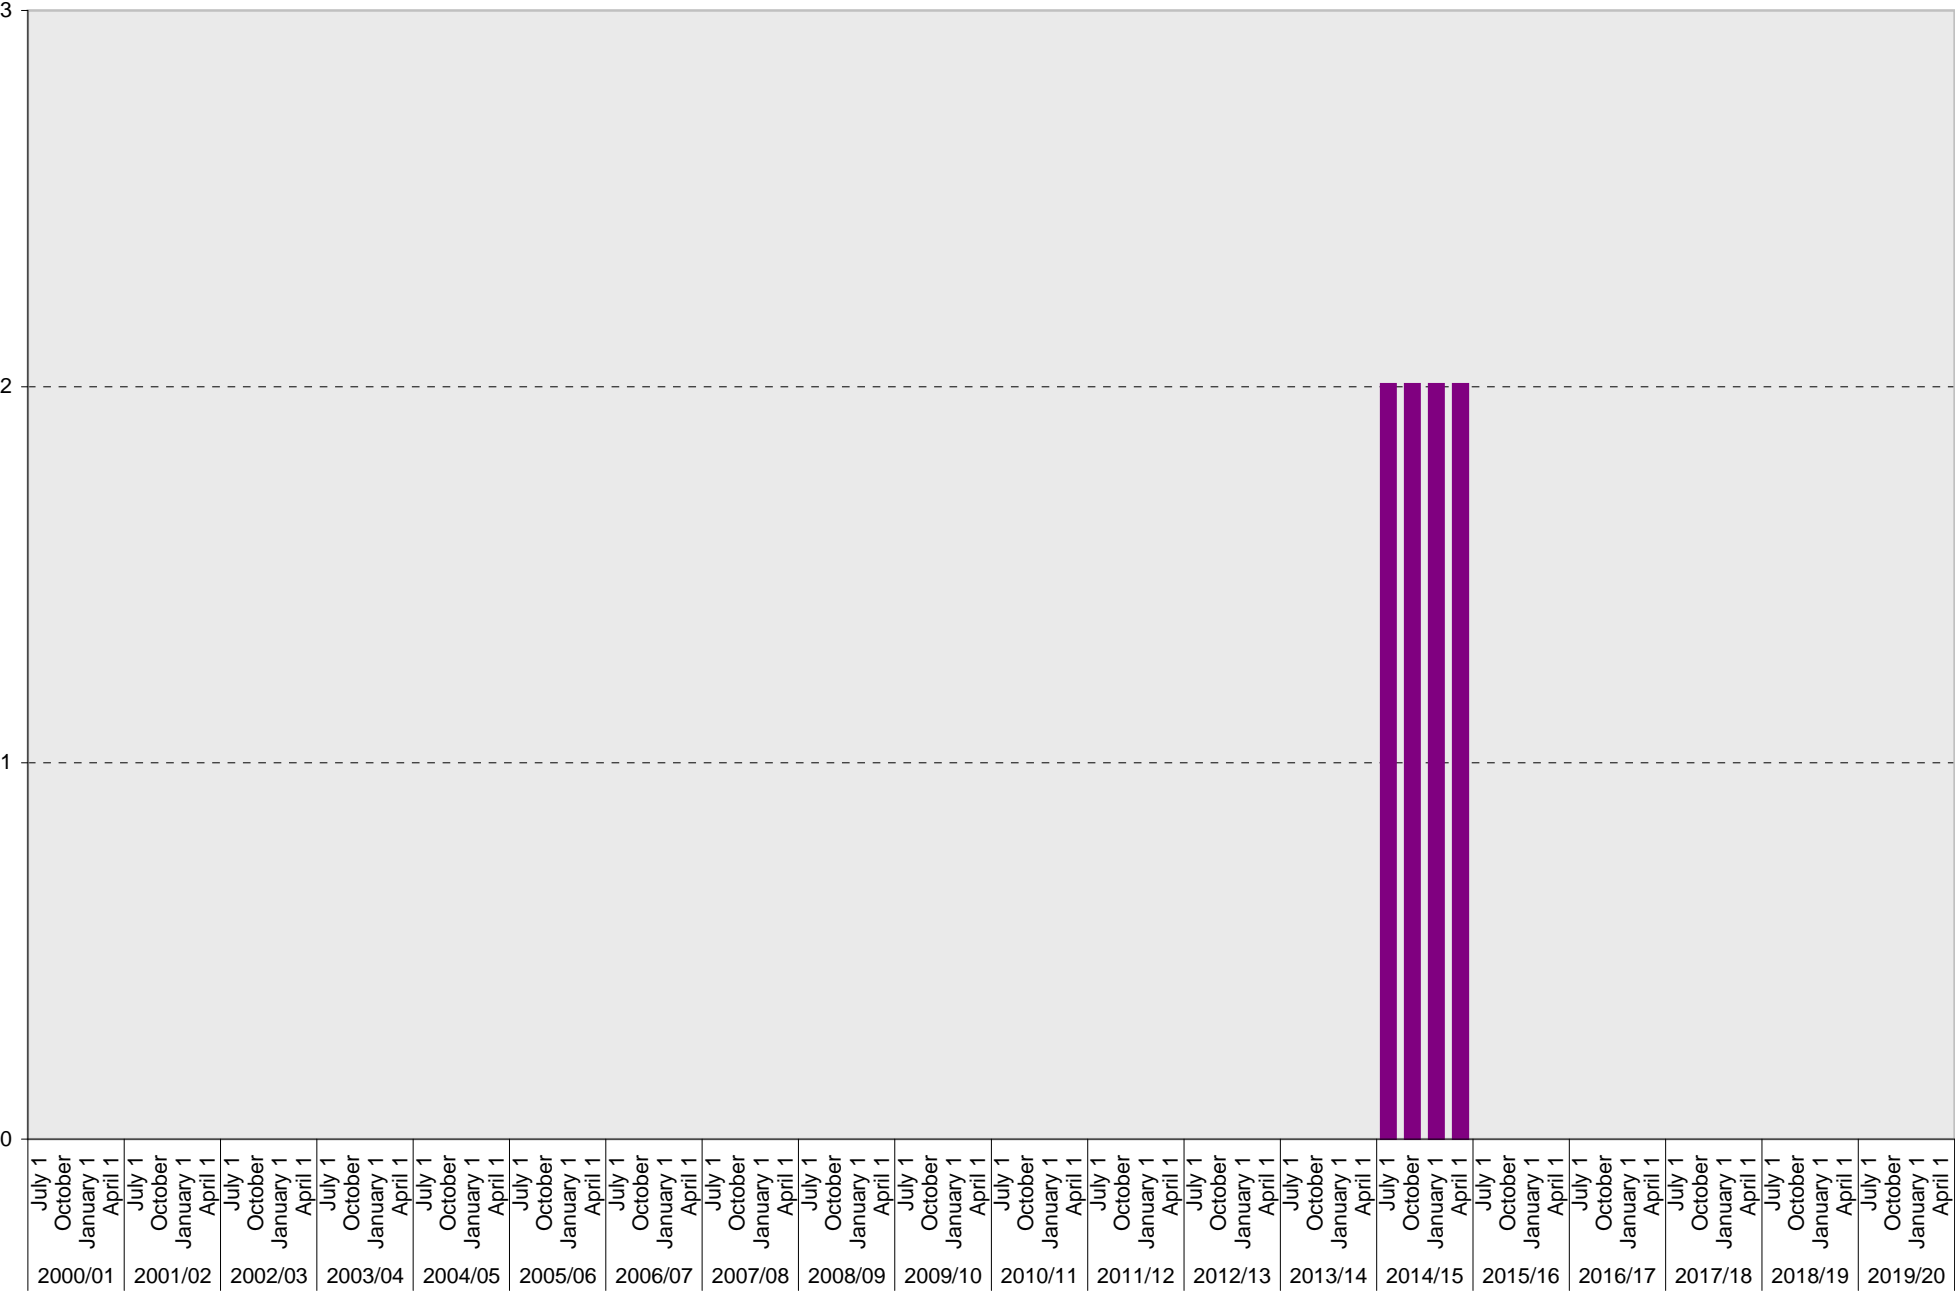

University of California, San Diego Parking Space Inventory

Lot P103: Allocated: Electric Vehicle Parking Spaces

■ Allocated