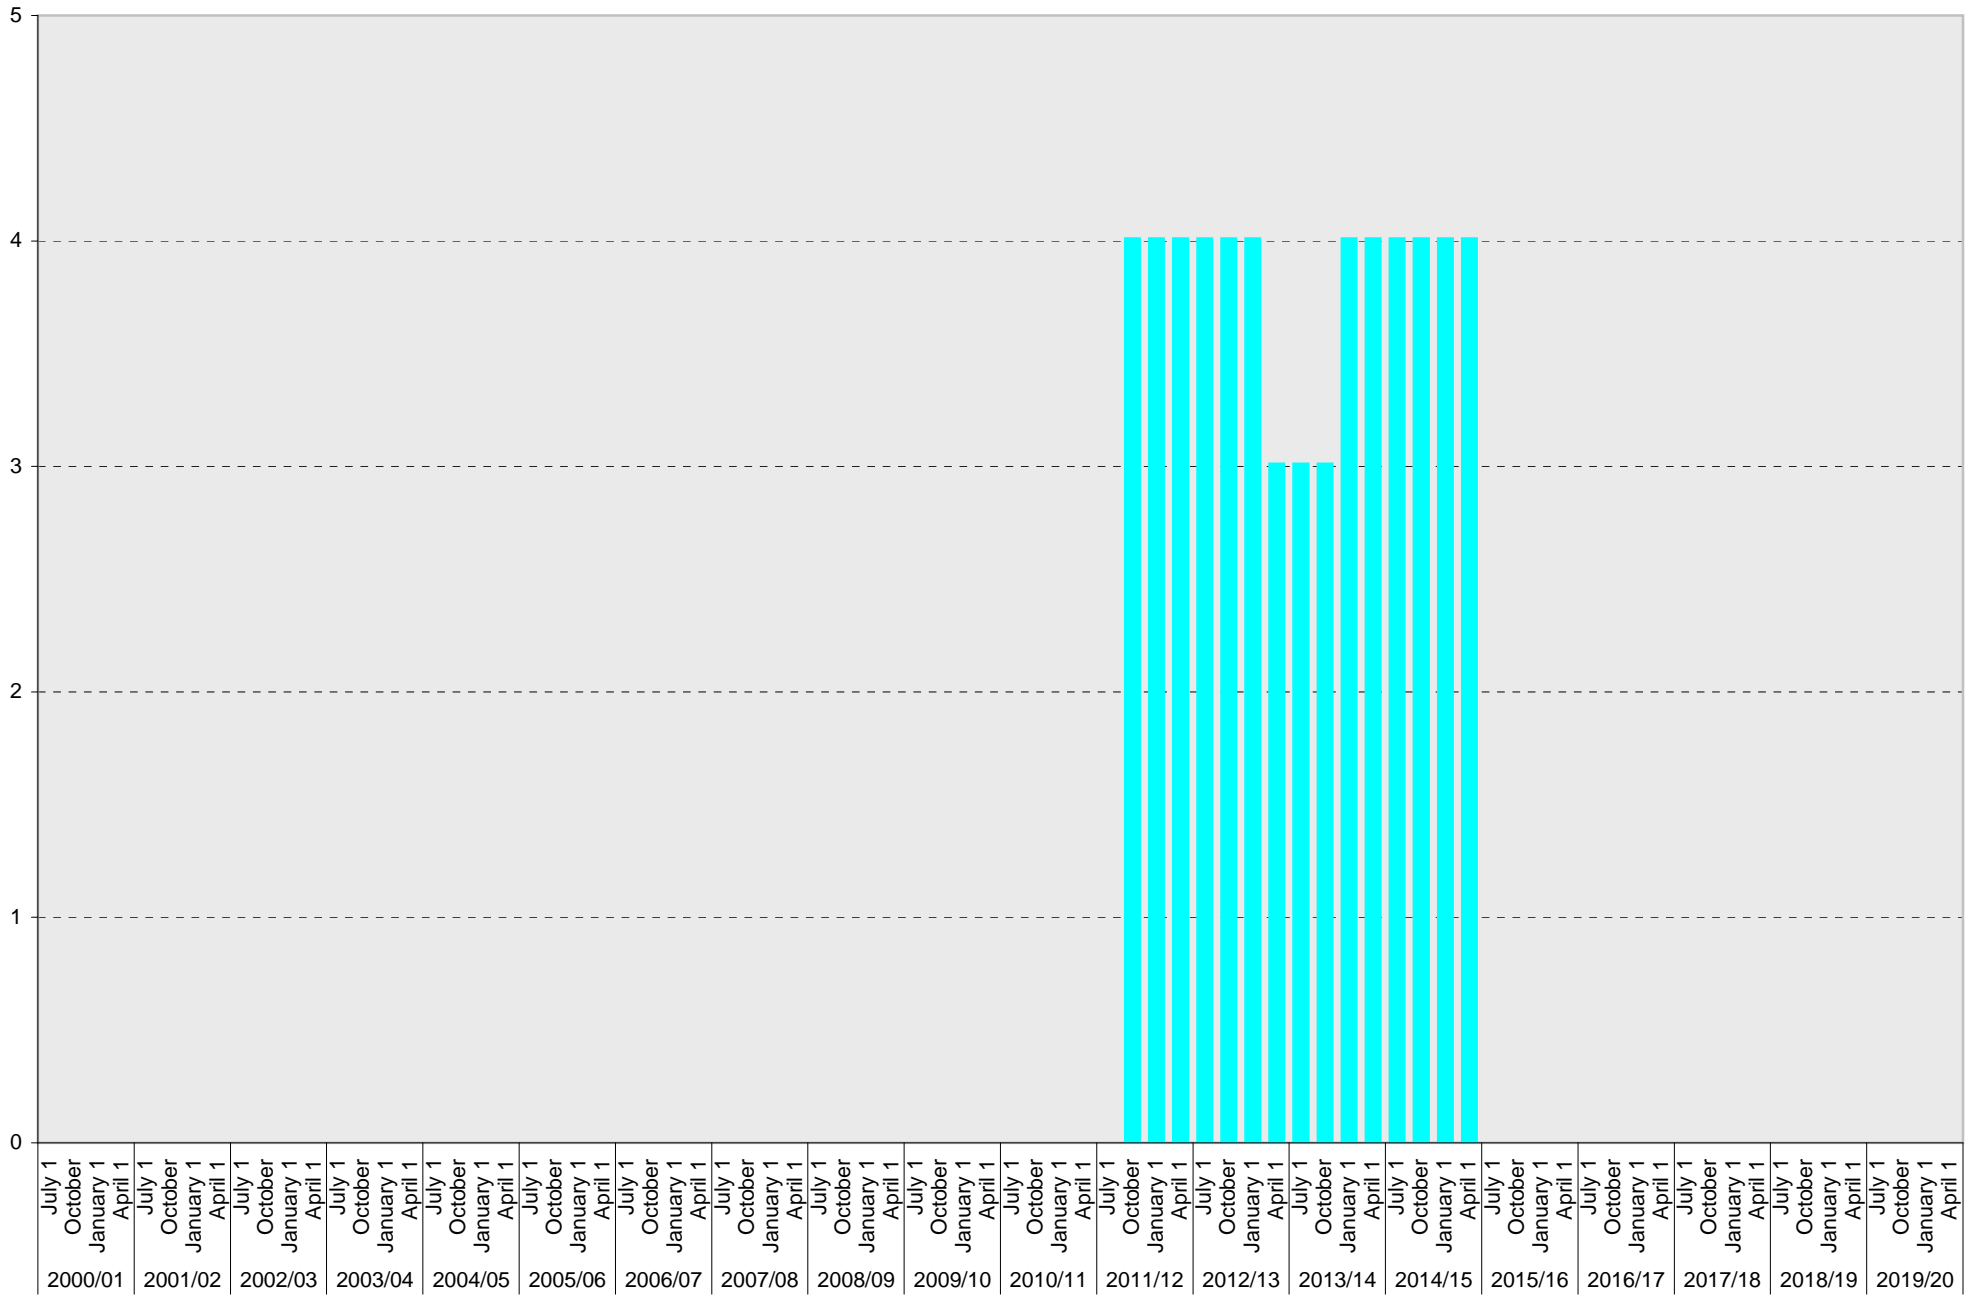

University of California, San Diego Parking Space Inventory

Lot P103: Loading Parking Spaces

■ Loading