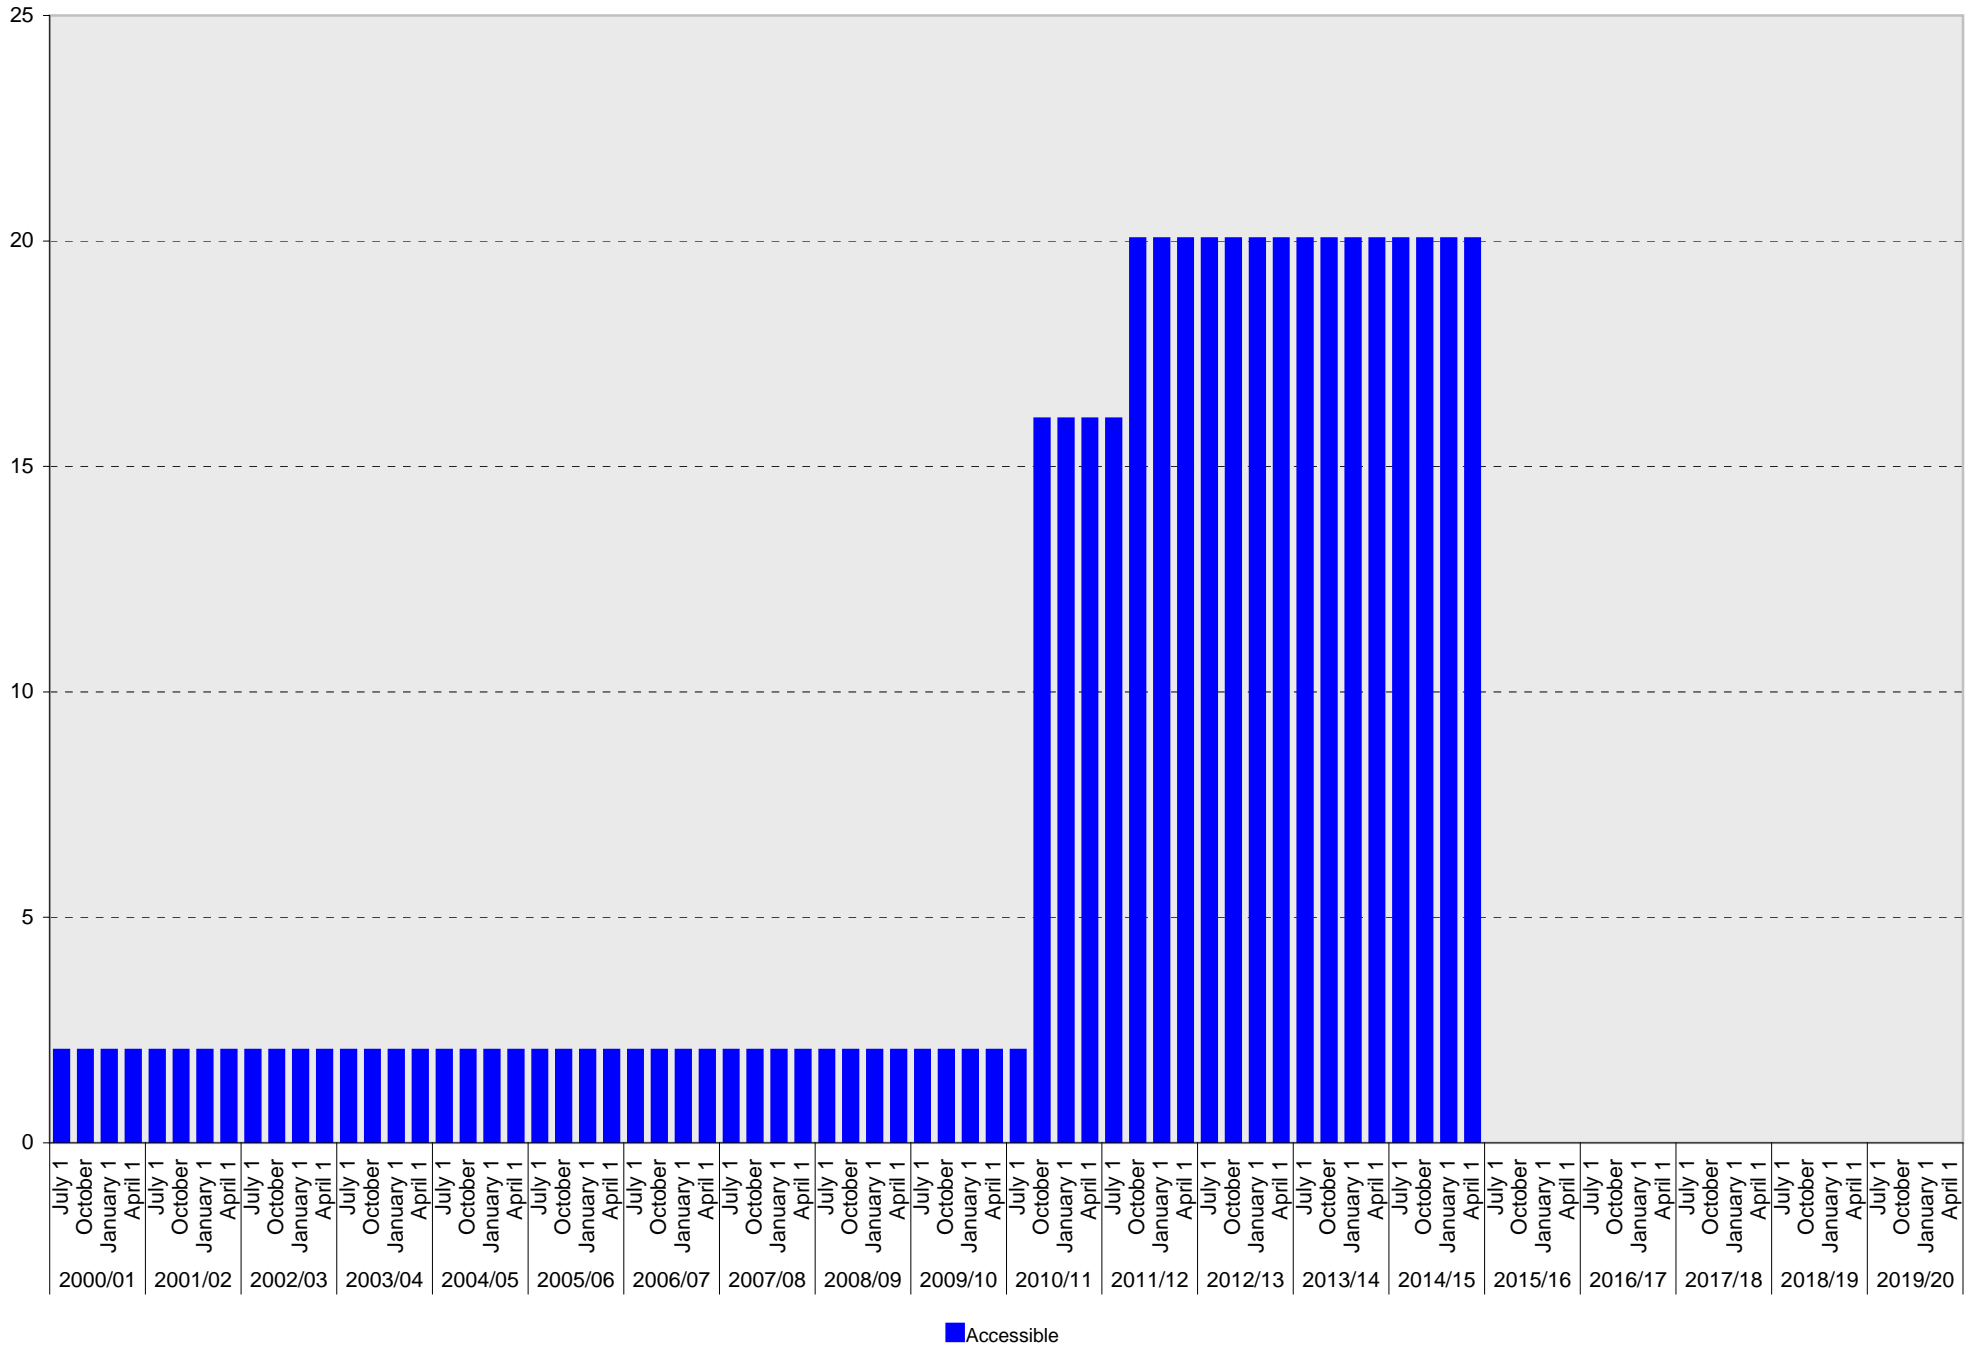

University of California, San Diego Parking Space Inventory

Lot P103: Accessible Parking Spaces