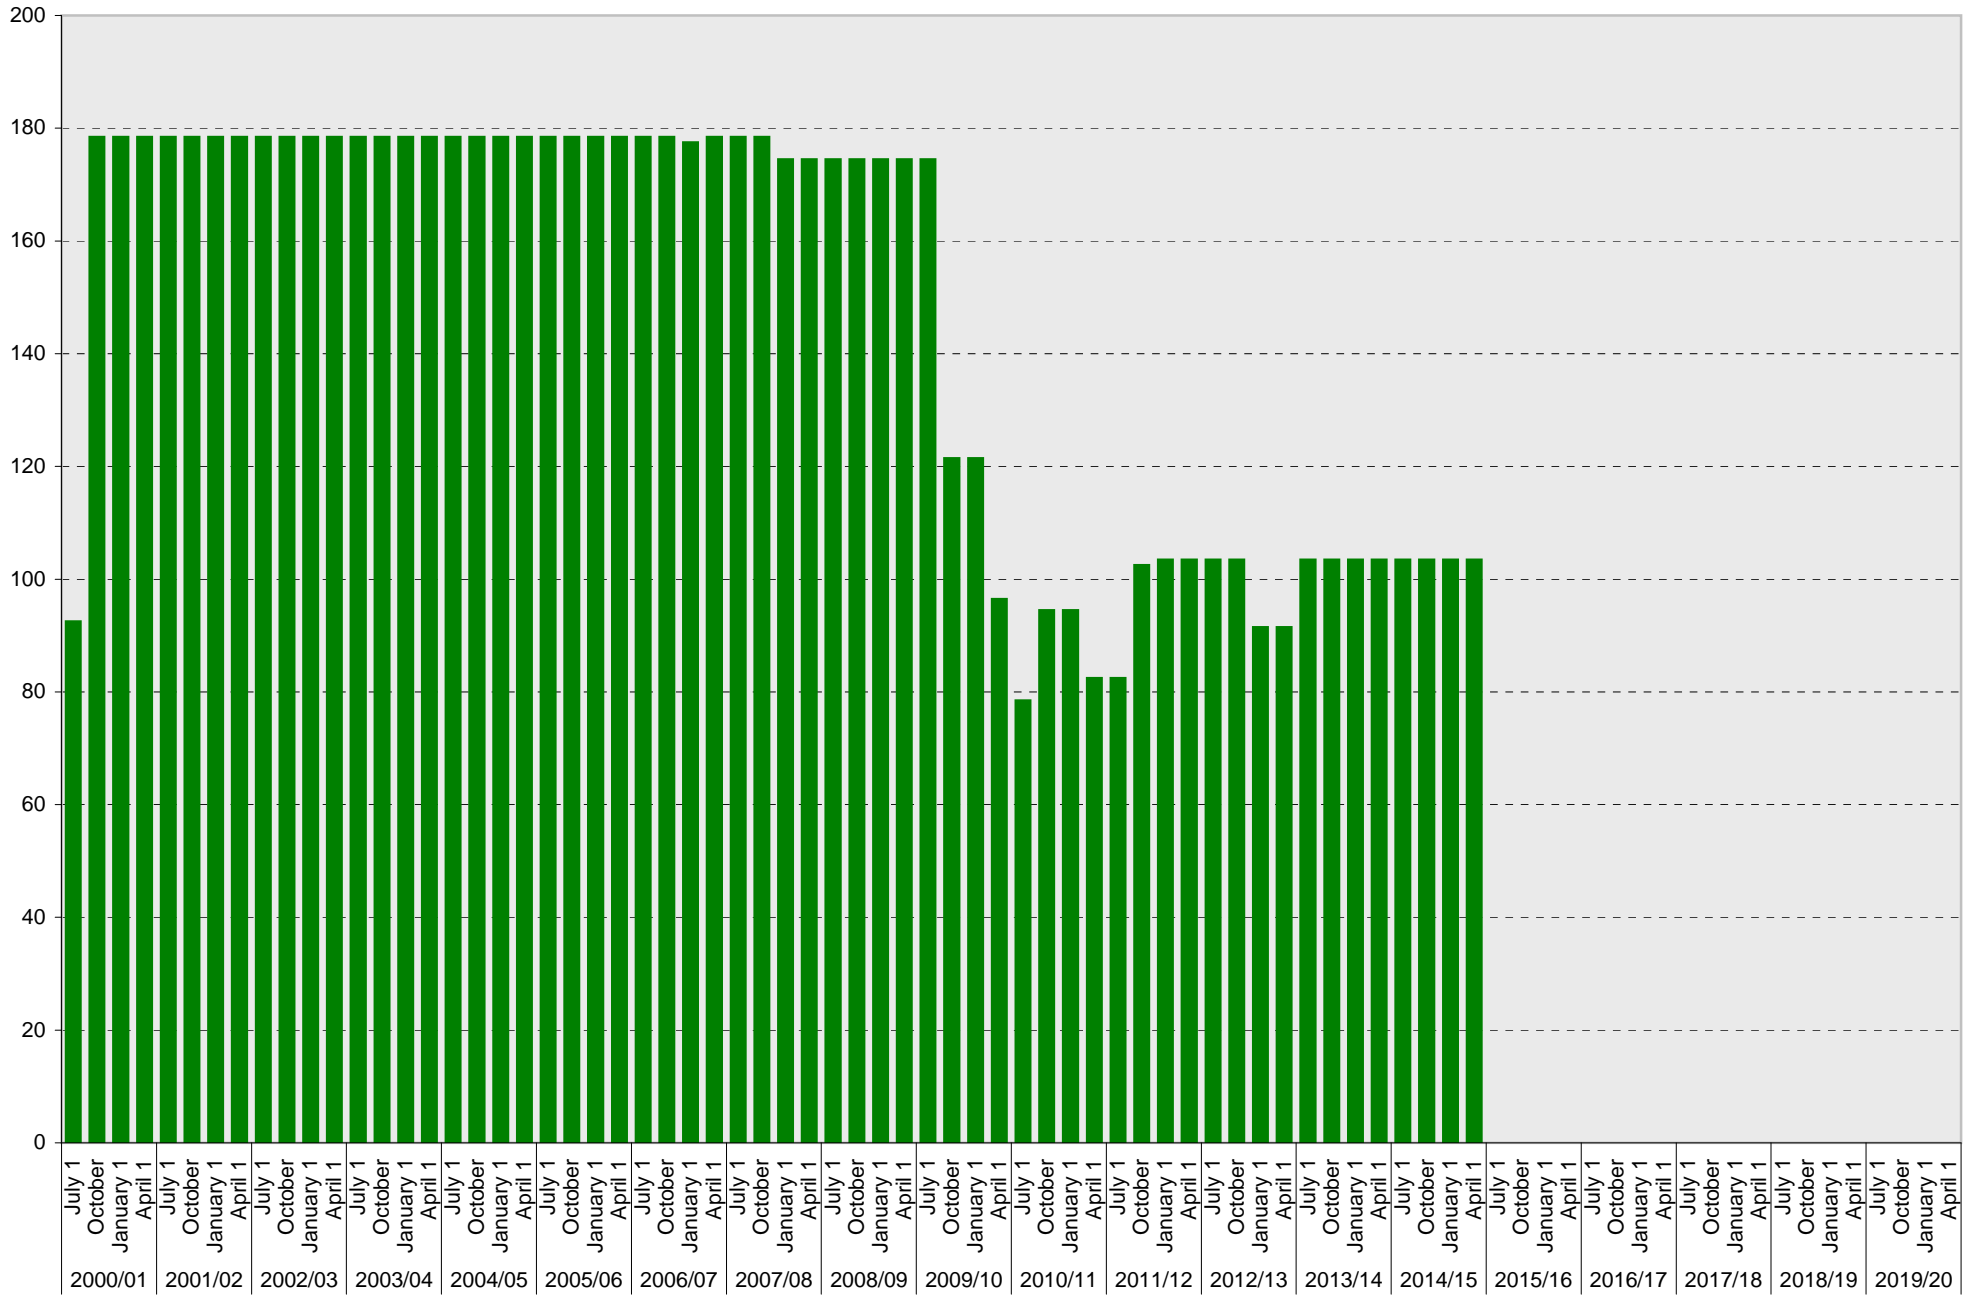

University of California, San Diego Parking Space Inventory

Lot P103: B Parking Spaces

■ B