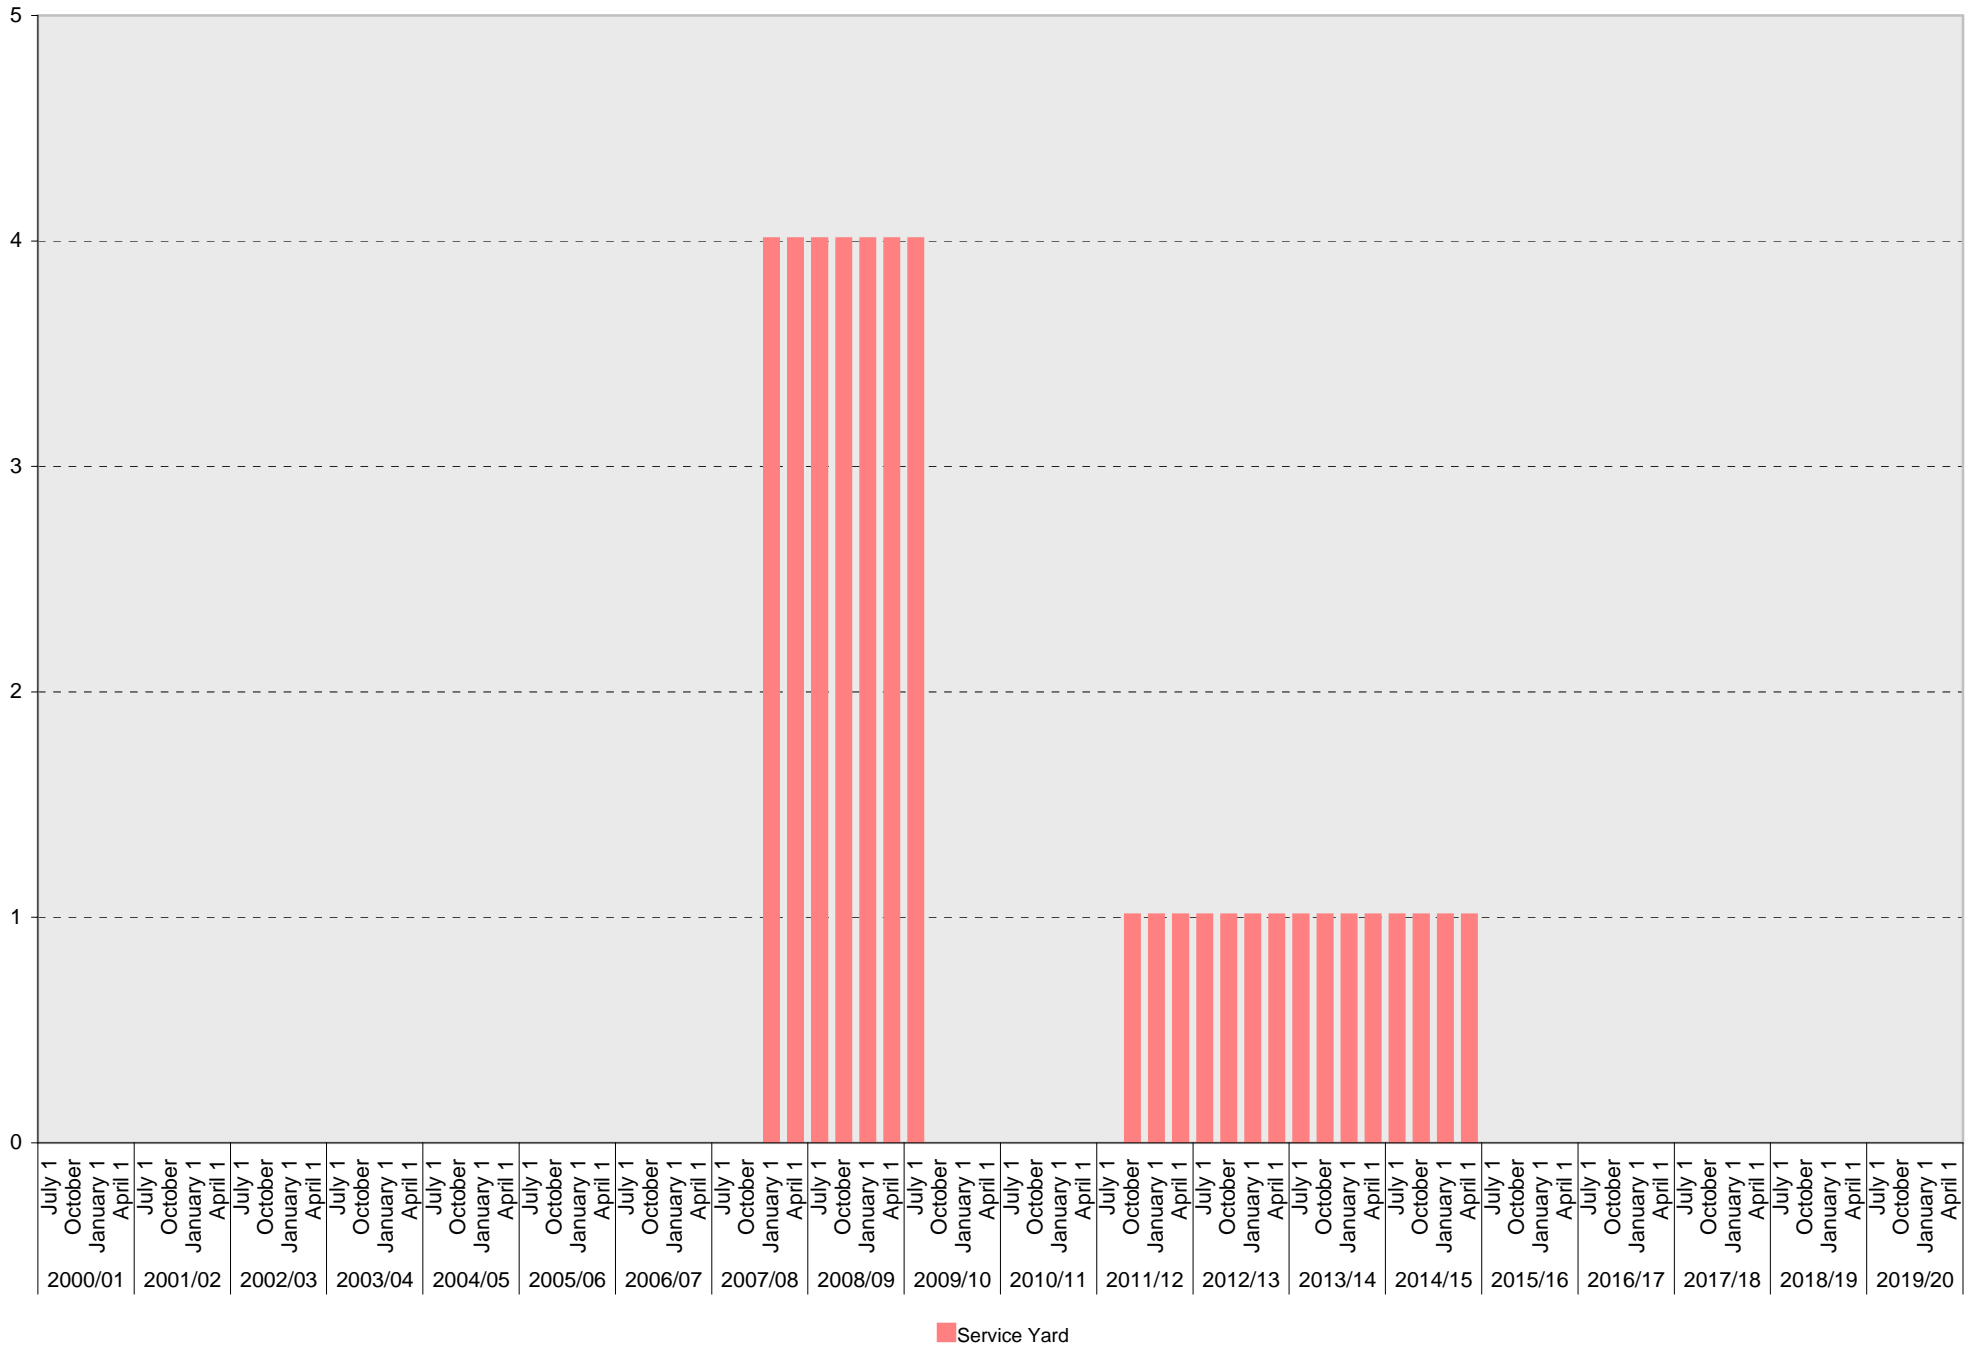

University of California, San Diego Parking Space Inventory

Lot P103: Service Yard Parking Spaces