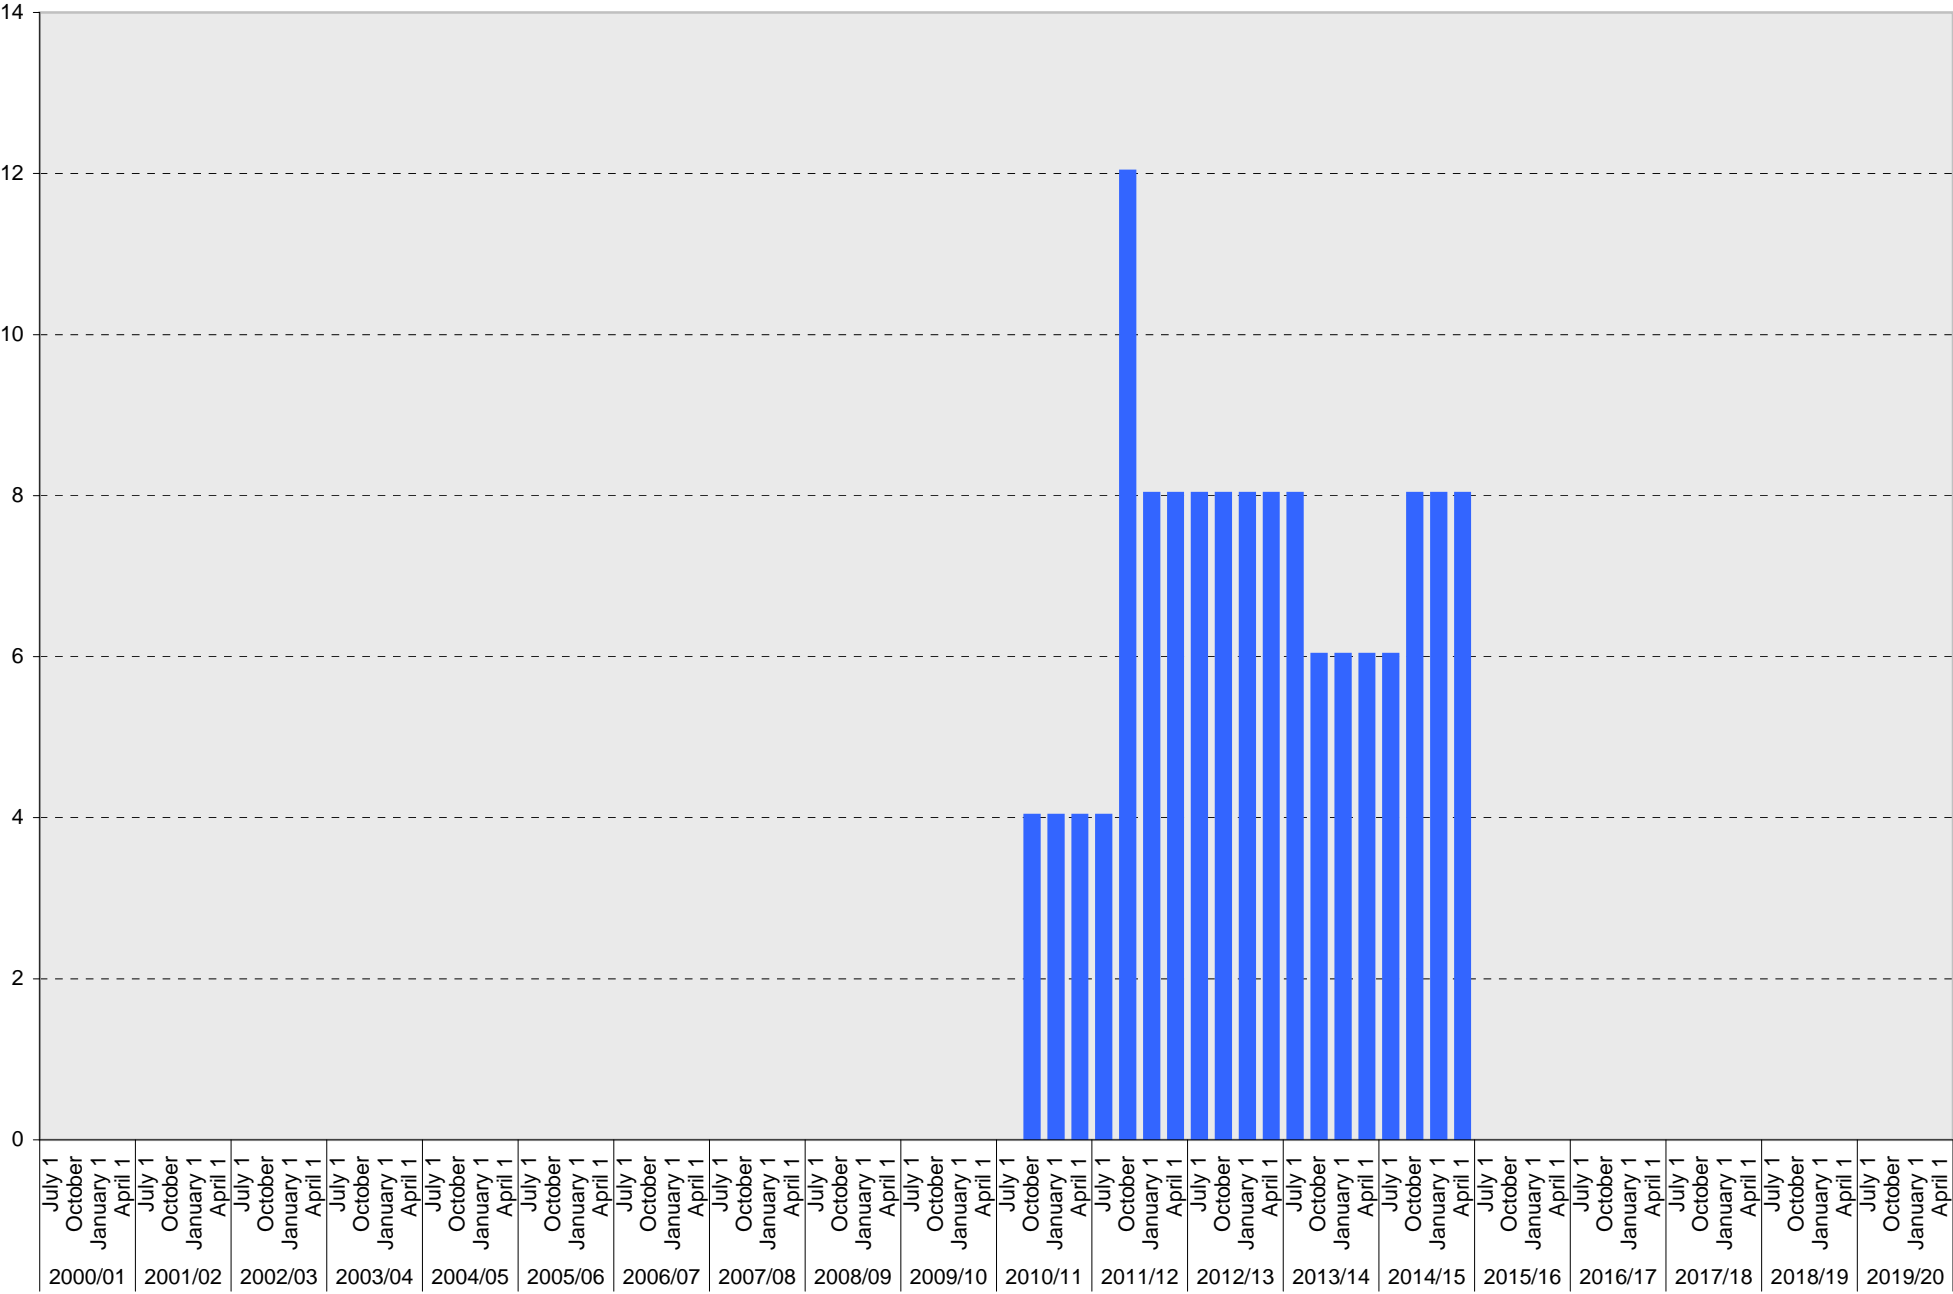

University of California, San Diego Parking Space Inventory

Lot P103: Reserved Parking Spaces

■ Reserved