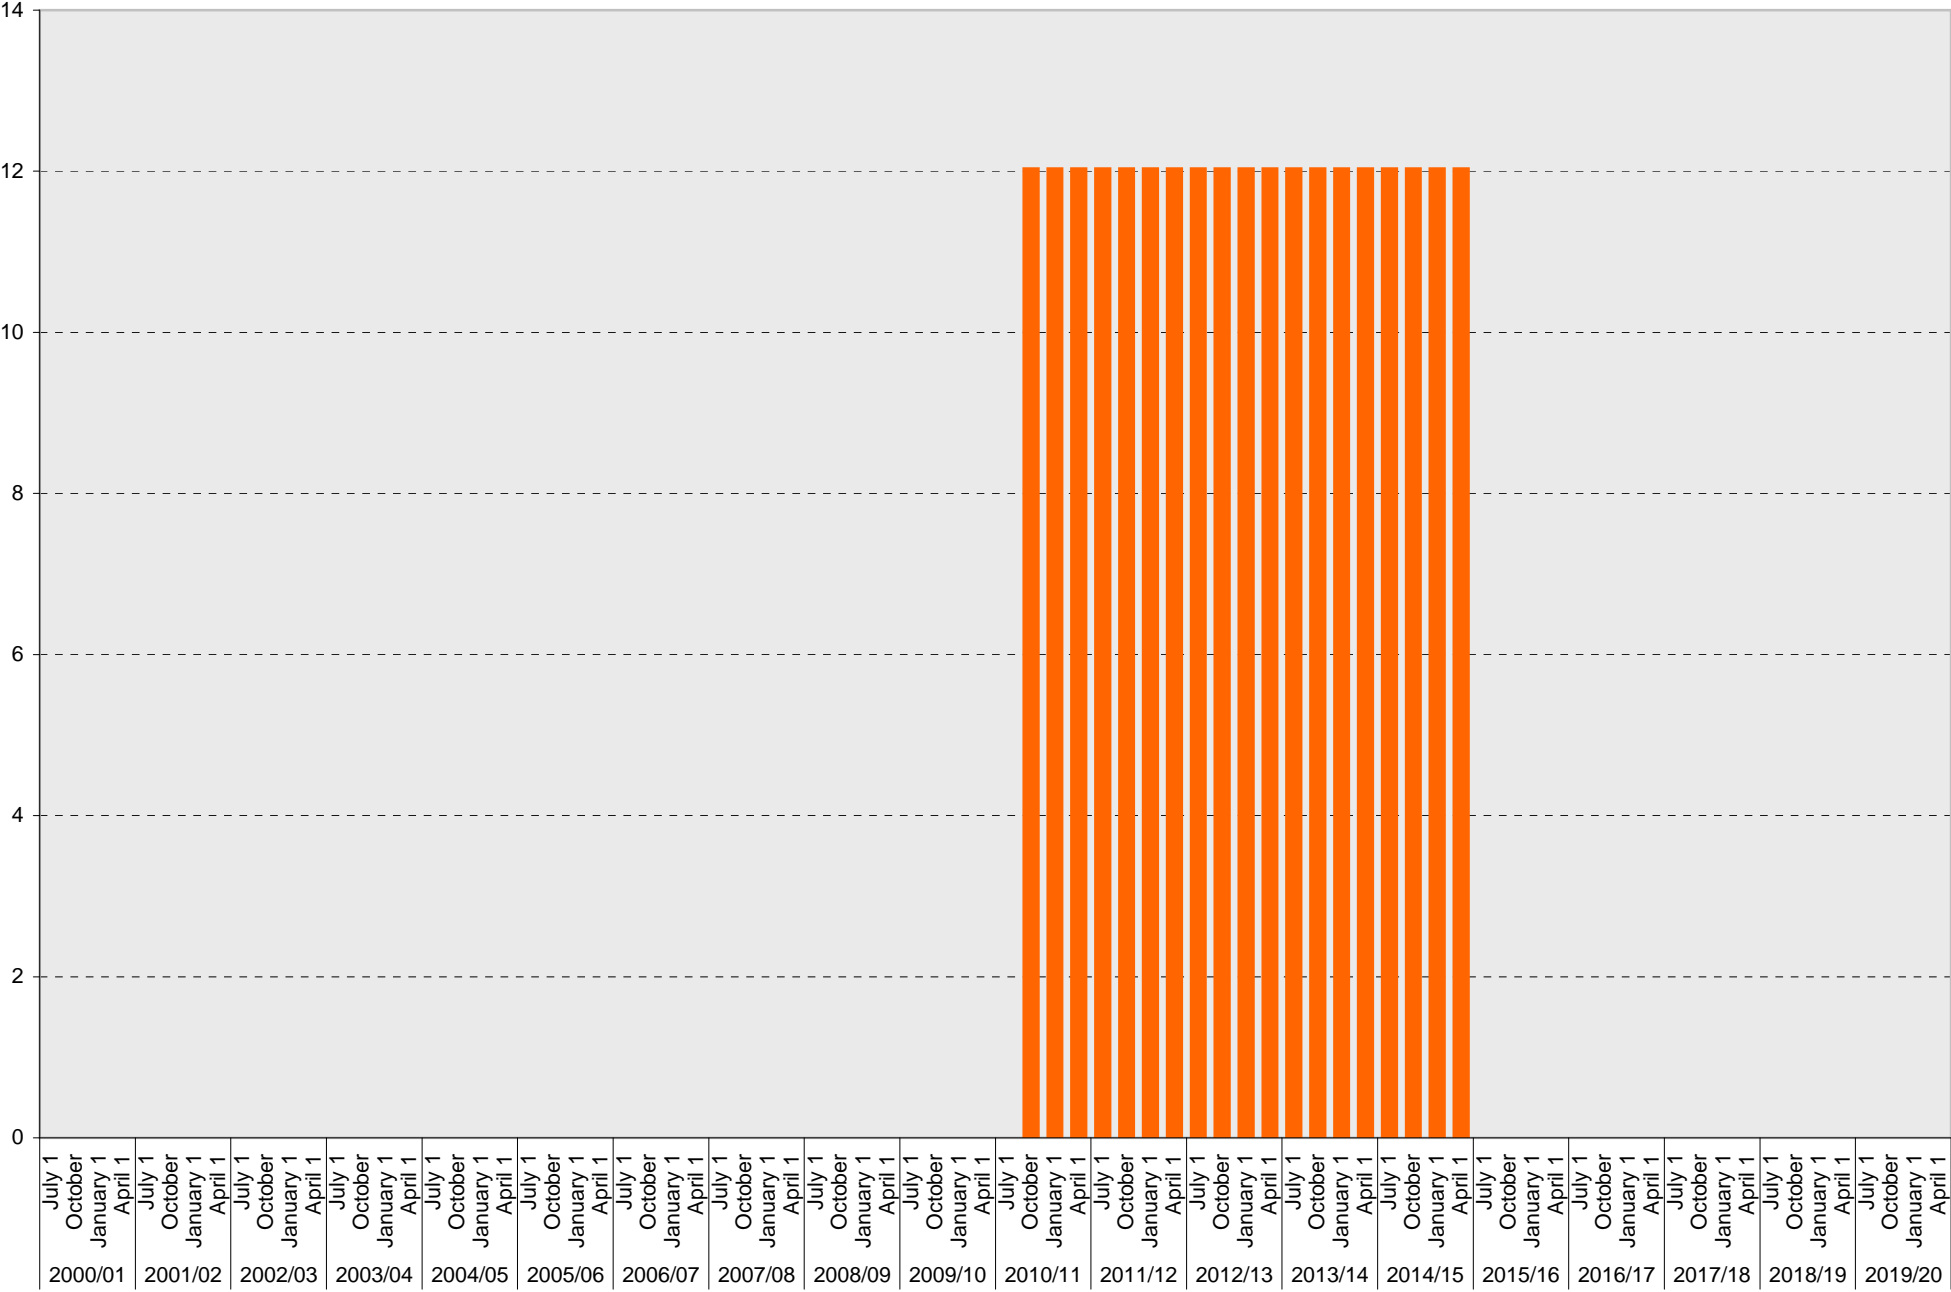

University of California, San Diego Parking Space Inventory

Lot P103: Visitor: Meter Parking Spaces

■ Visitor: Meter