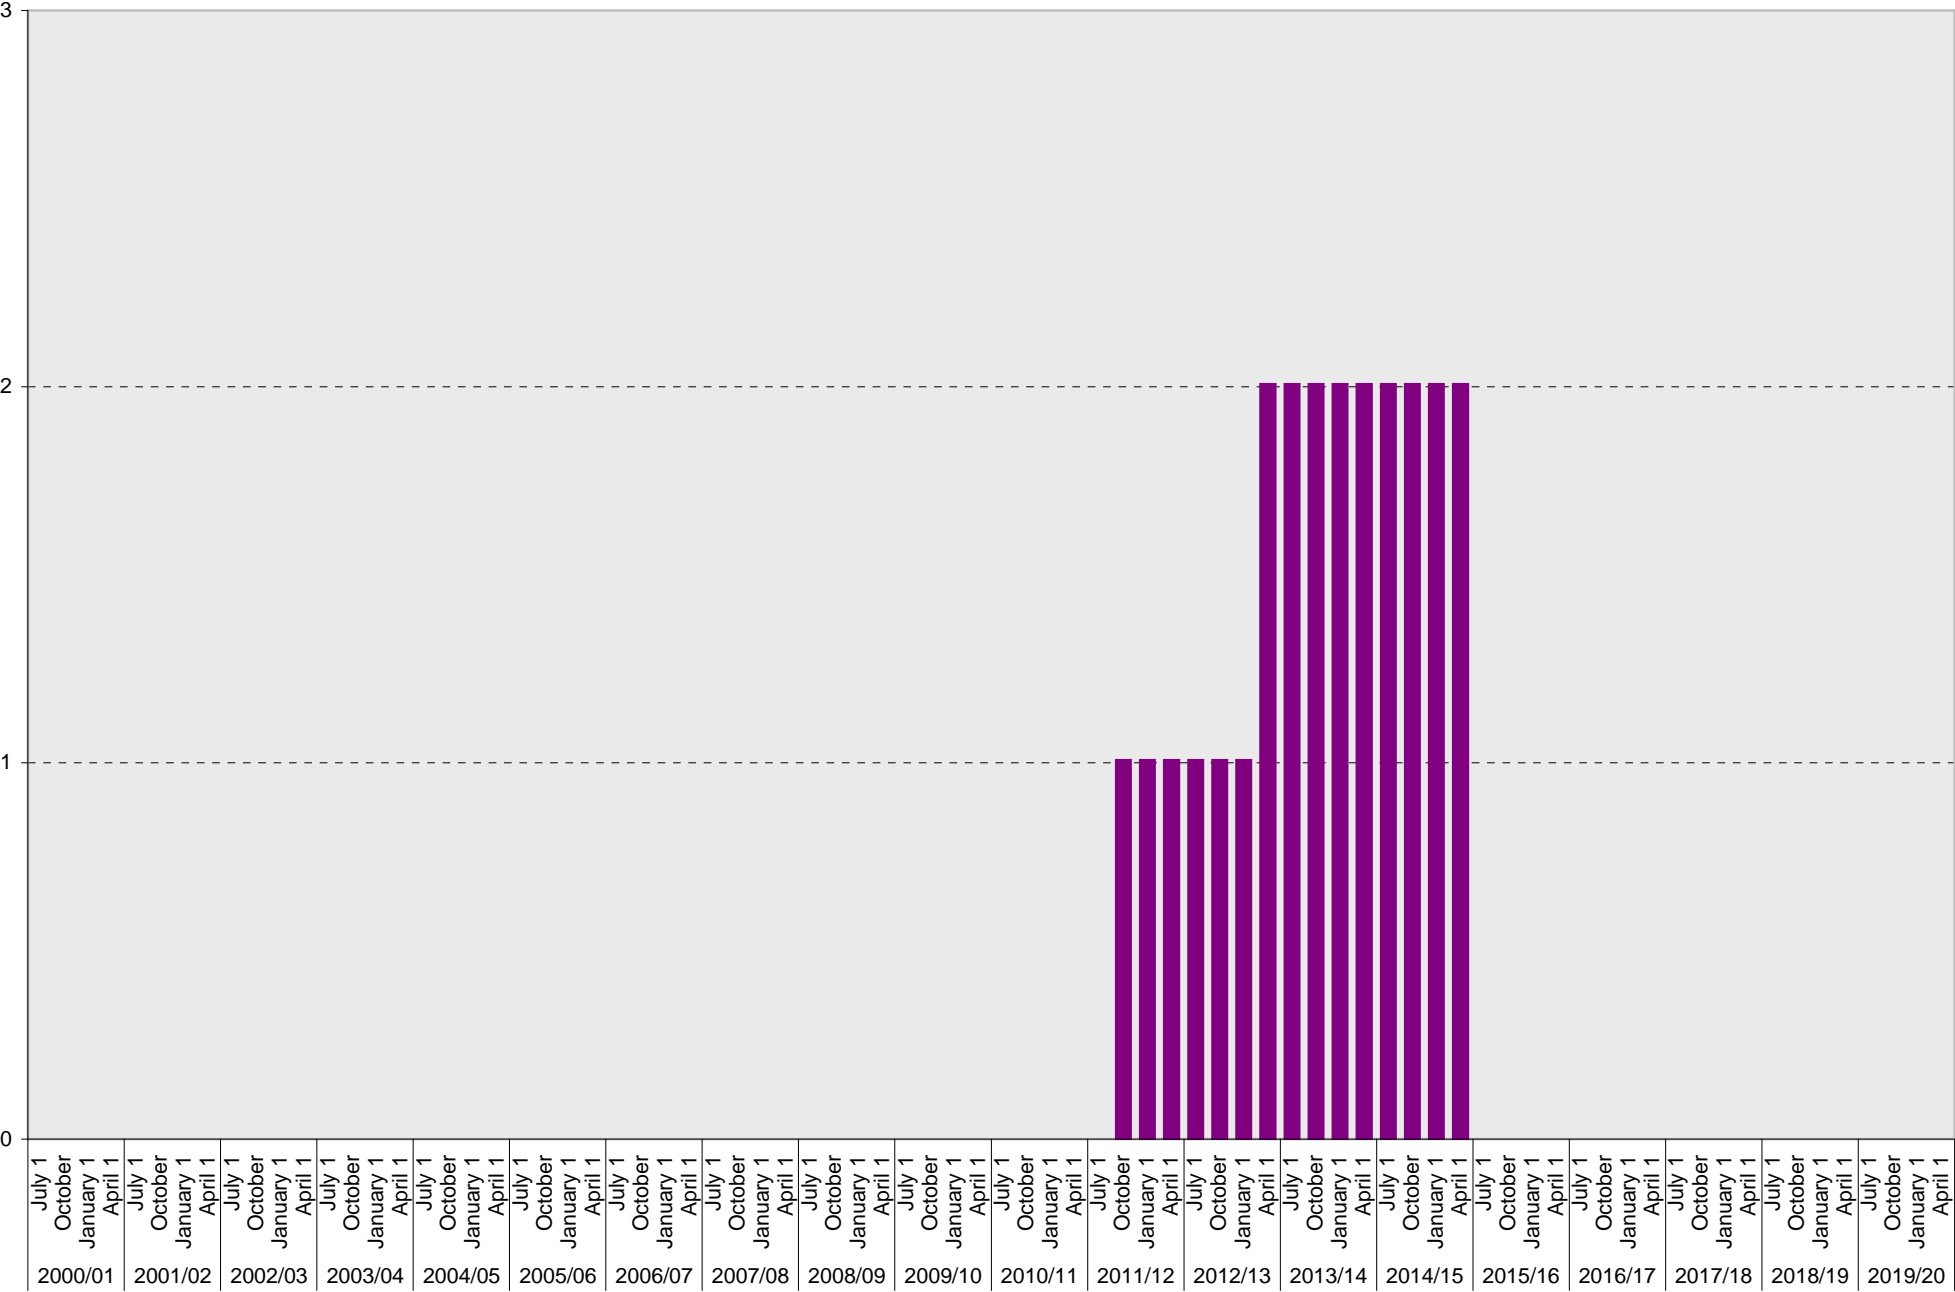

University of California, San Diego Parking Space Inventory

Lot P103: Allocated: Zipcar Parking Spaces

■ Allocated