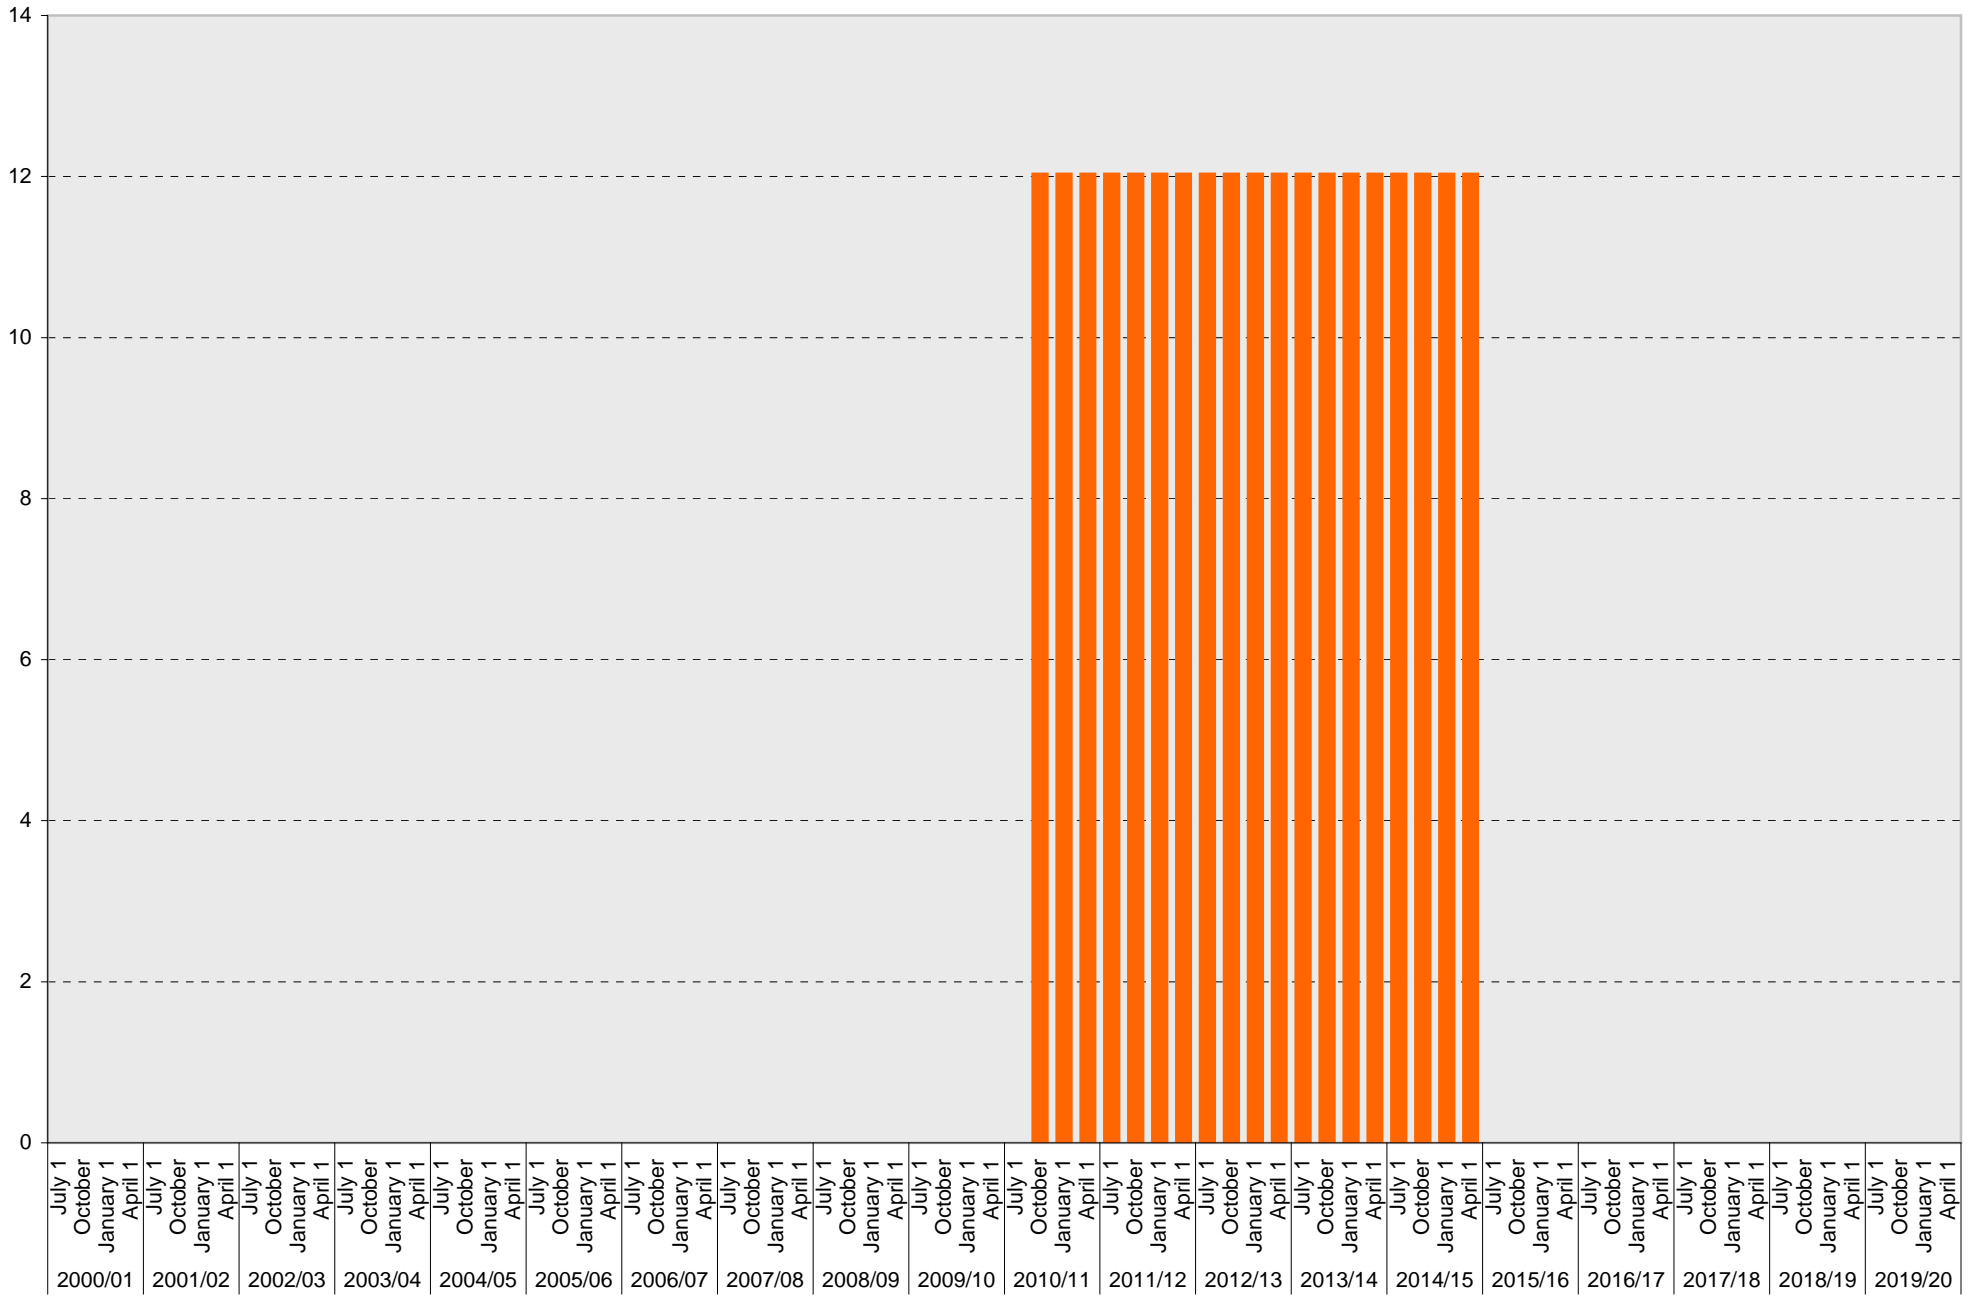

University of California, San Diego Parking Space Inventory

Lot P103: Visitor: Total Parking Spaces

Visitor: Total