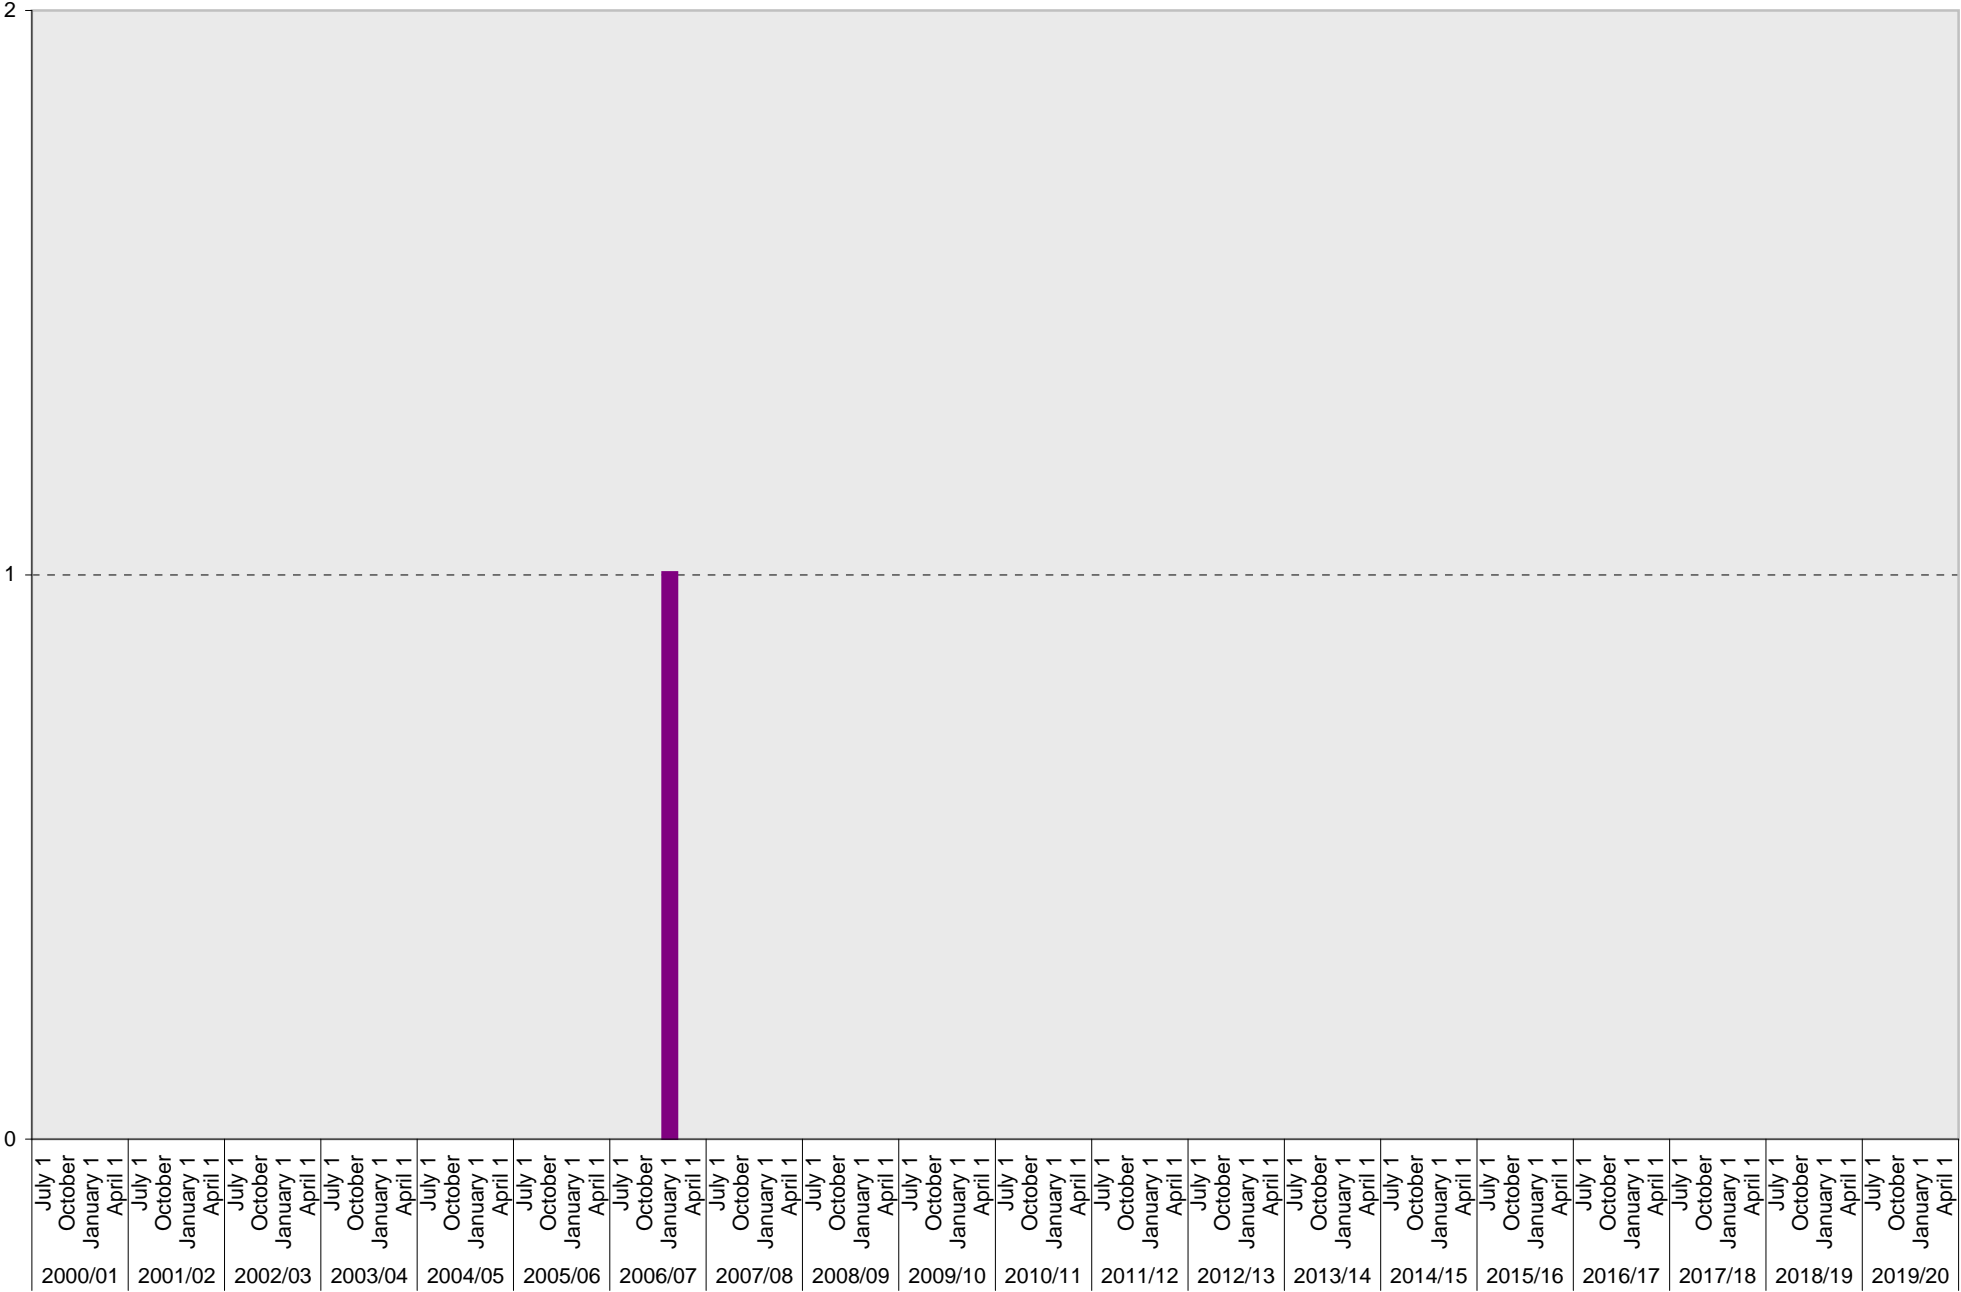

University of California, San Diego Parking Space Inventory
Lot P103: Allocated: Flexcar Parking Spaces

■ Allocated