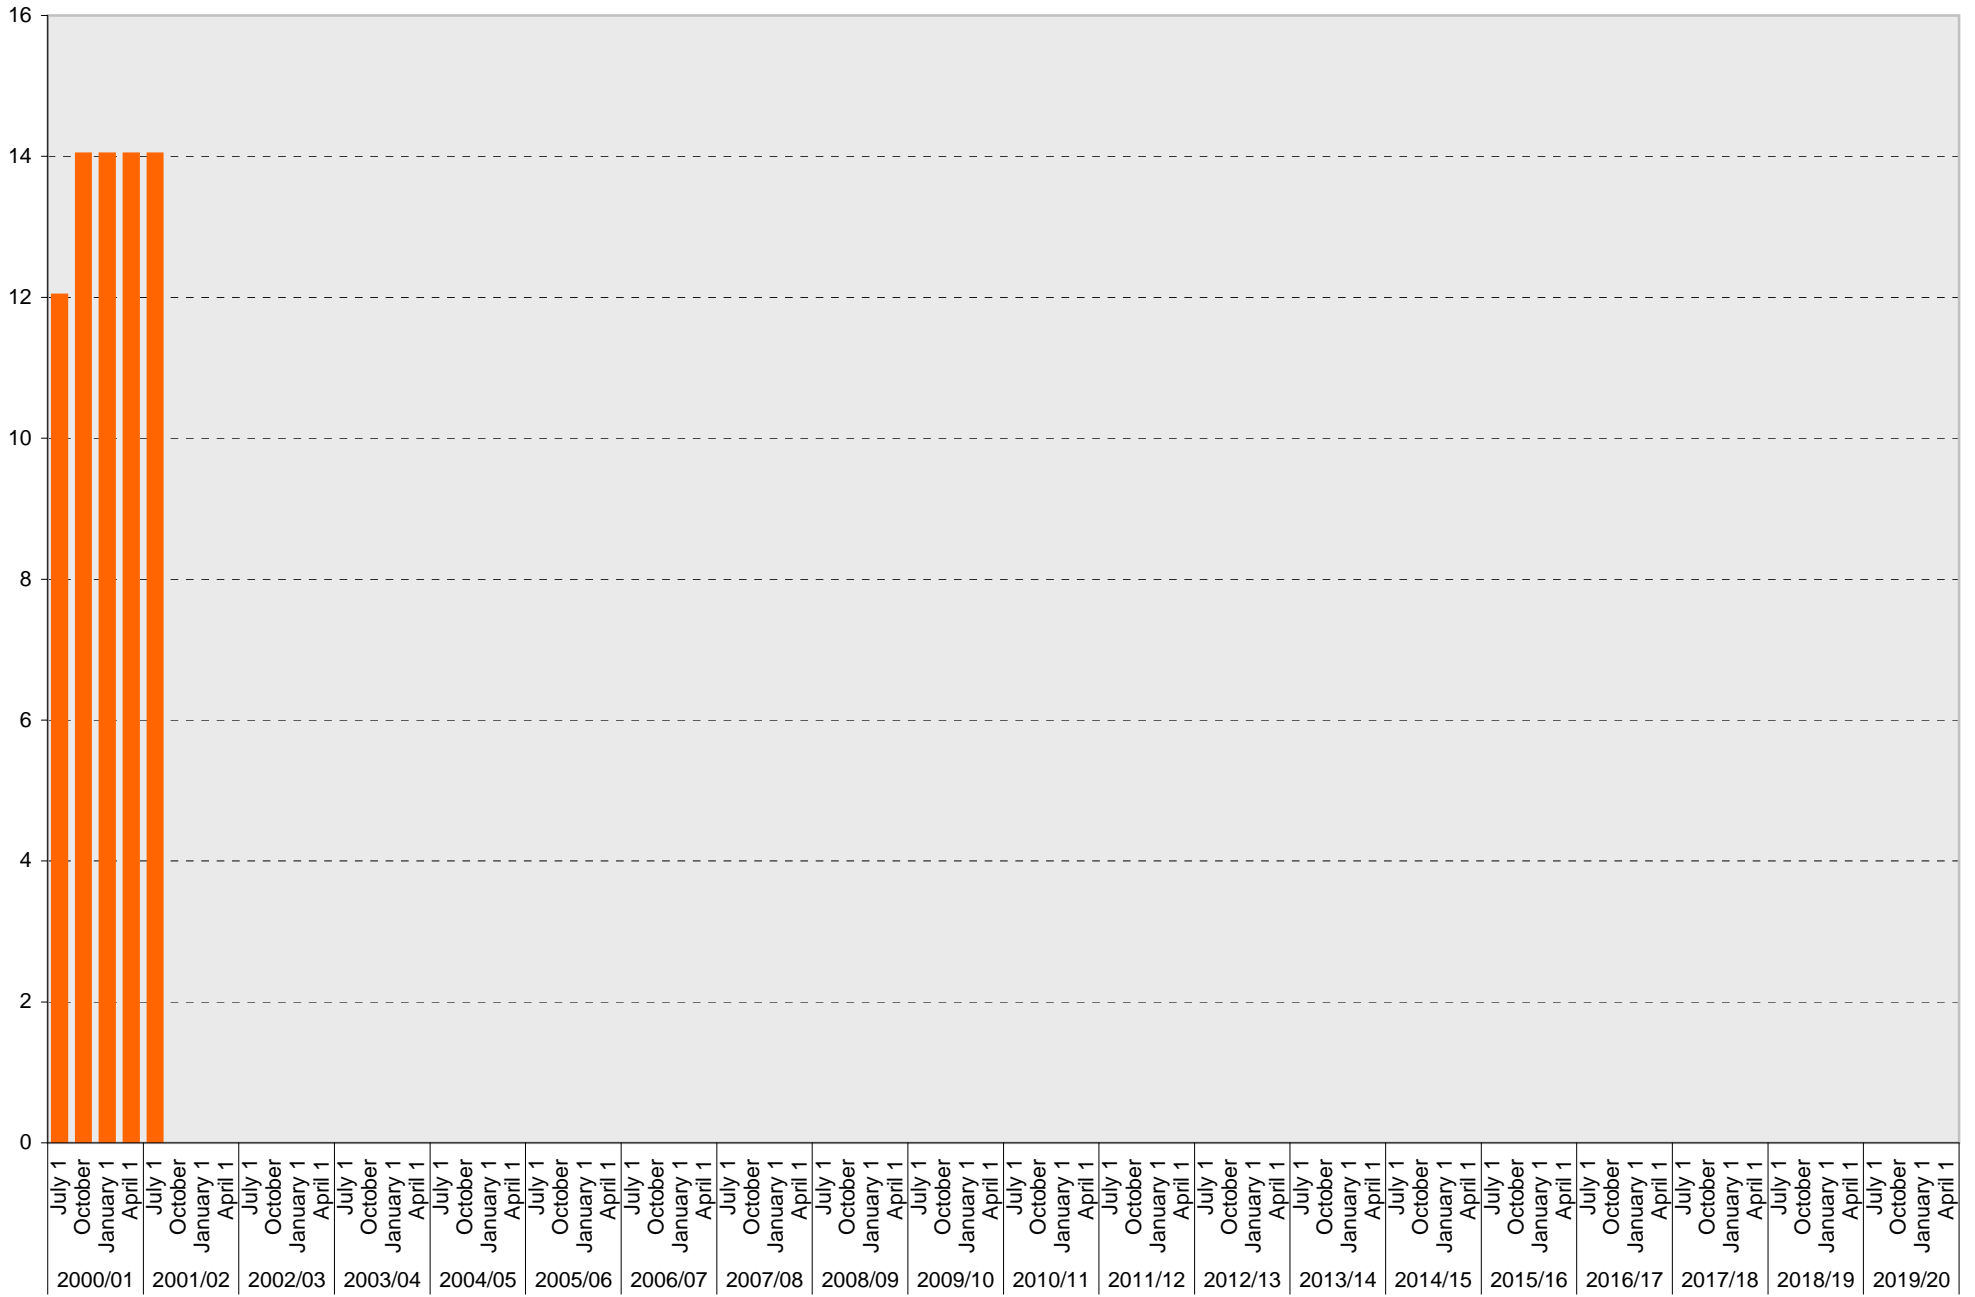

## Lot P102: Visitor: Total Parking Spaces

Visitor: Total