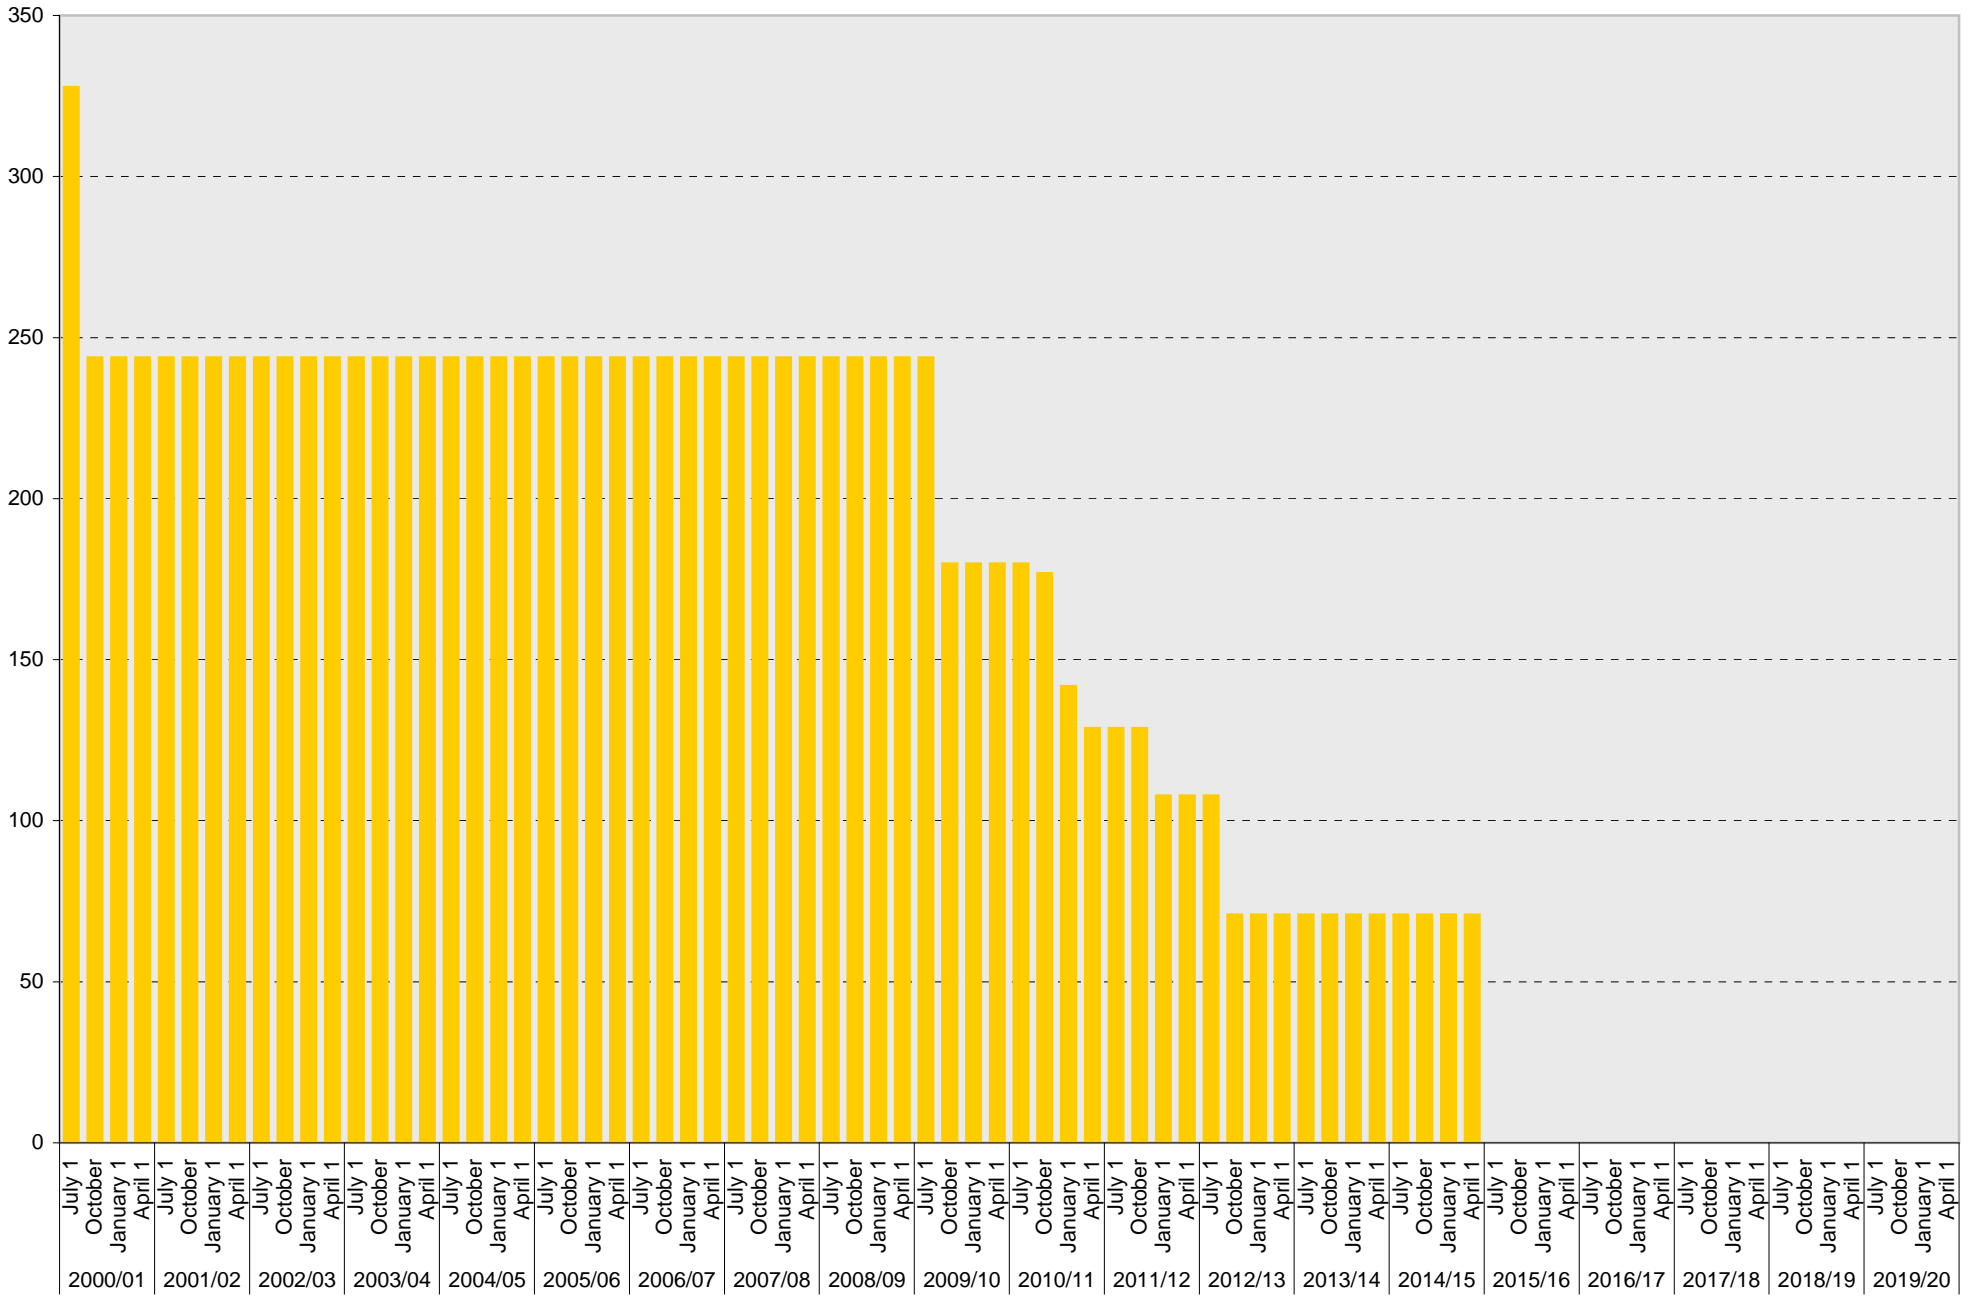

University of California, San Diego Parking Space Inventory Lot P102: S Parking Spaces

■ S