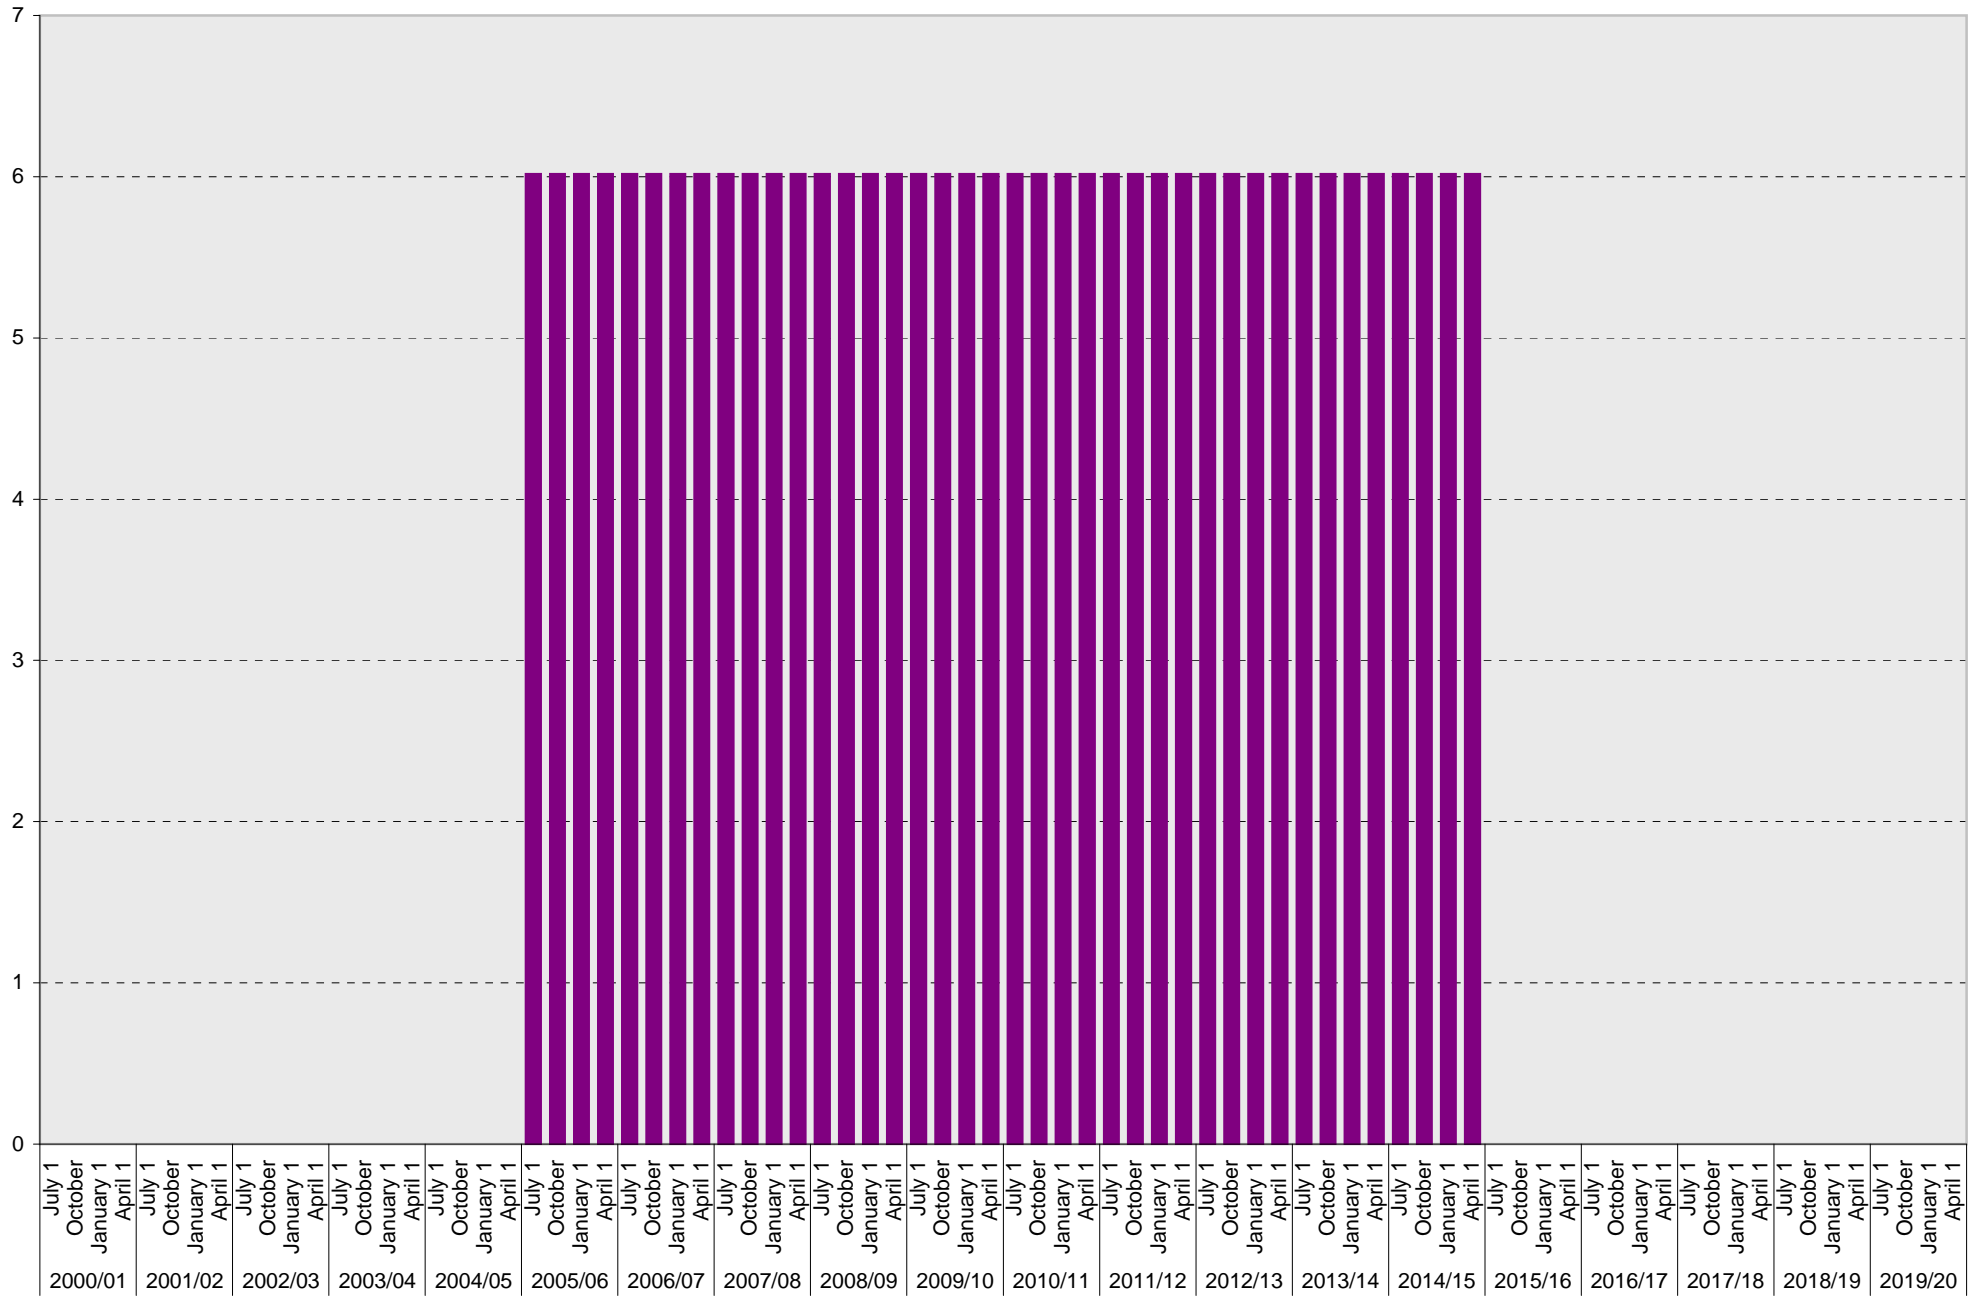

University of California, San Diego Parking Space Inventory

Lot P102: Allocated: La Jolla Playhouse Vistor Parking Spaces

■ Allocated