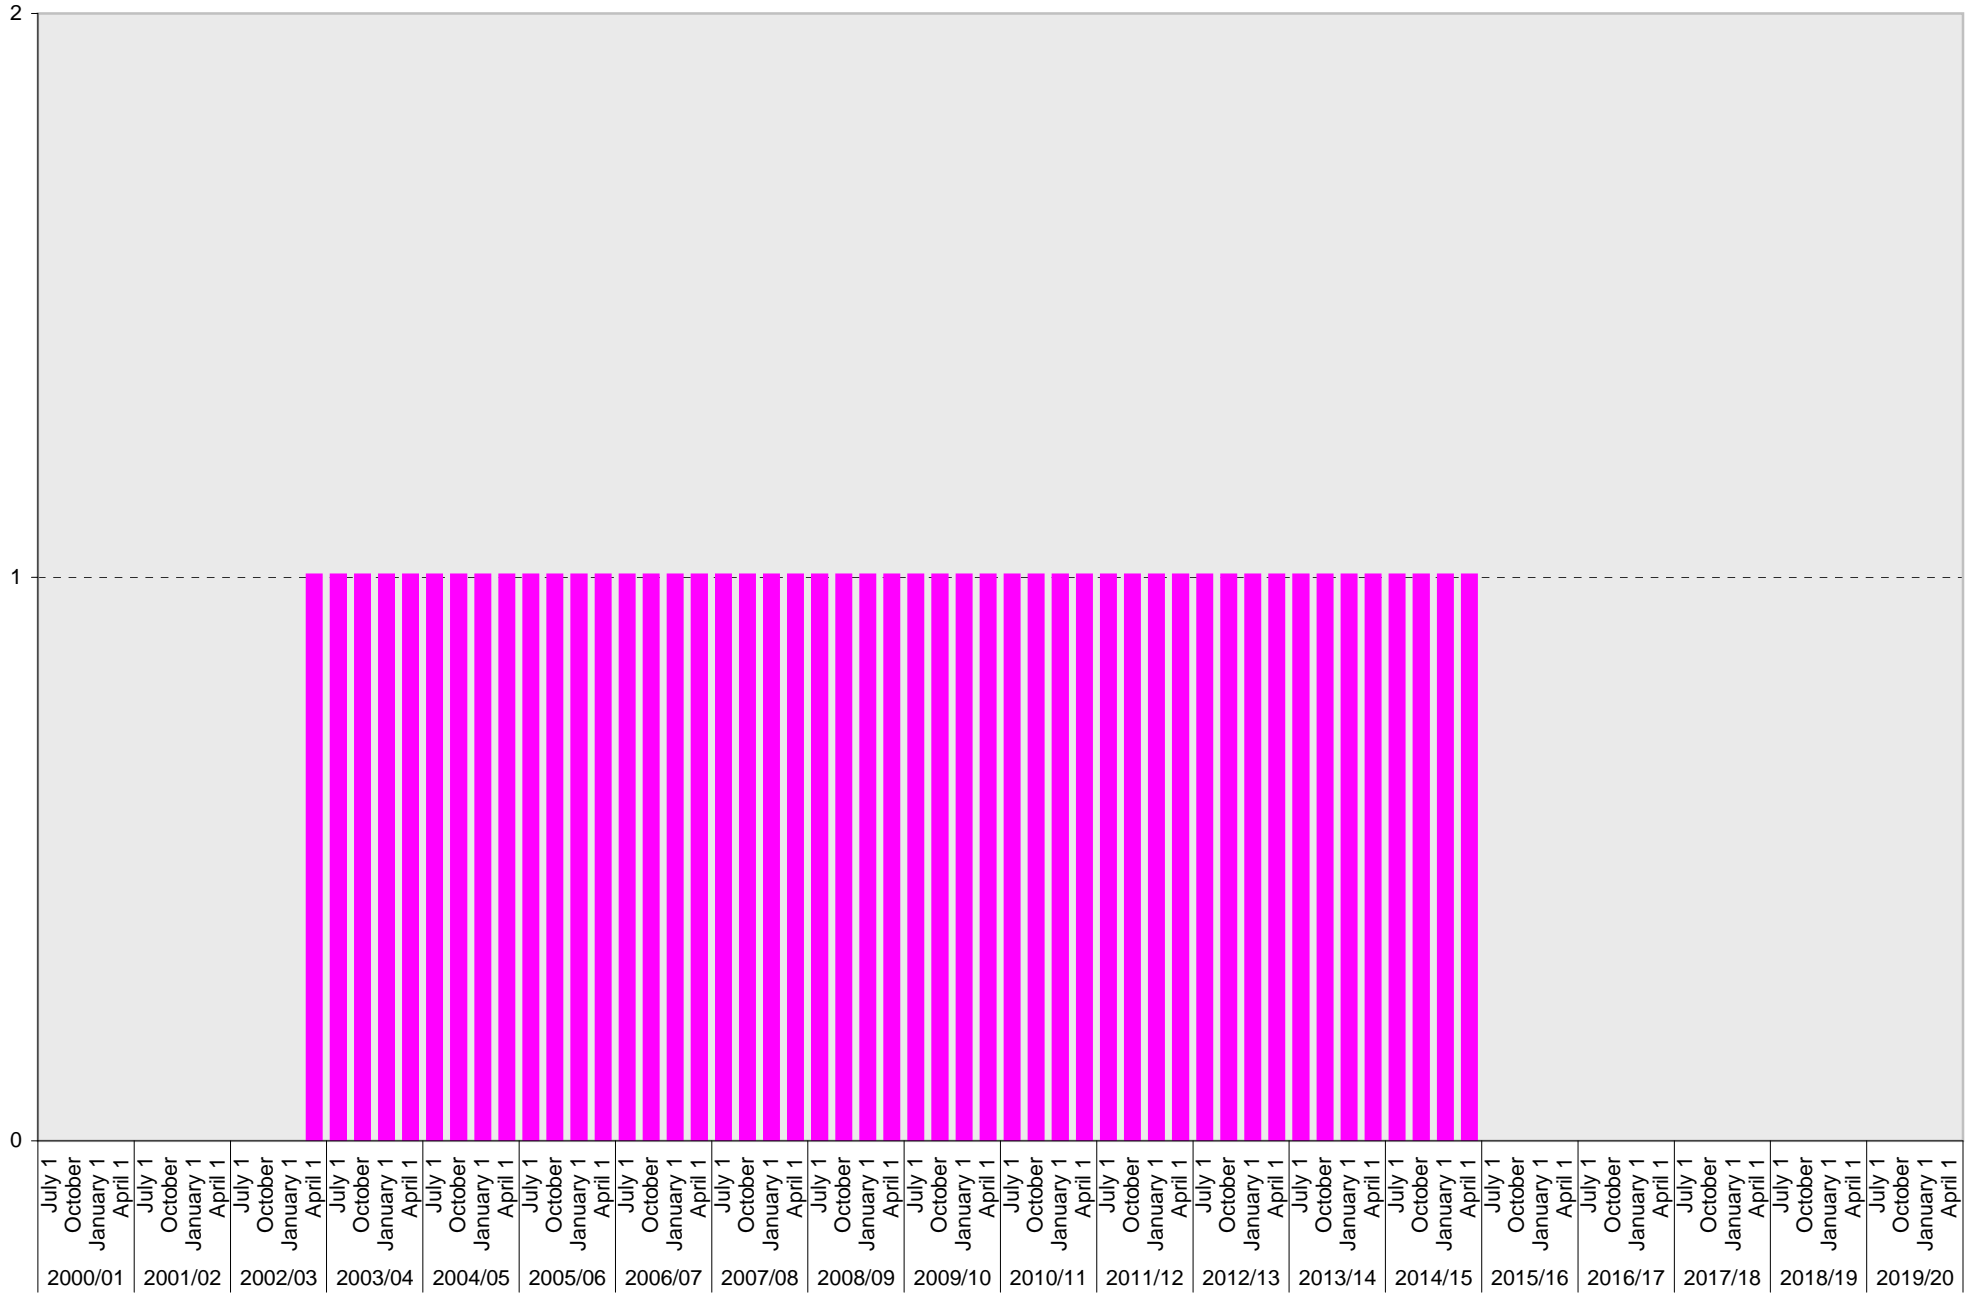

University of California, San Diego Parking Space Inventory

Lot P102: Motorcycle Parking Sections

Motorcycle