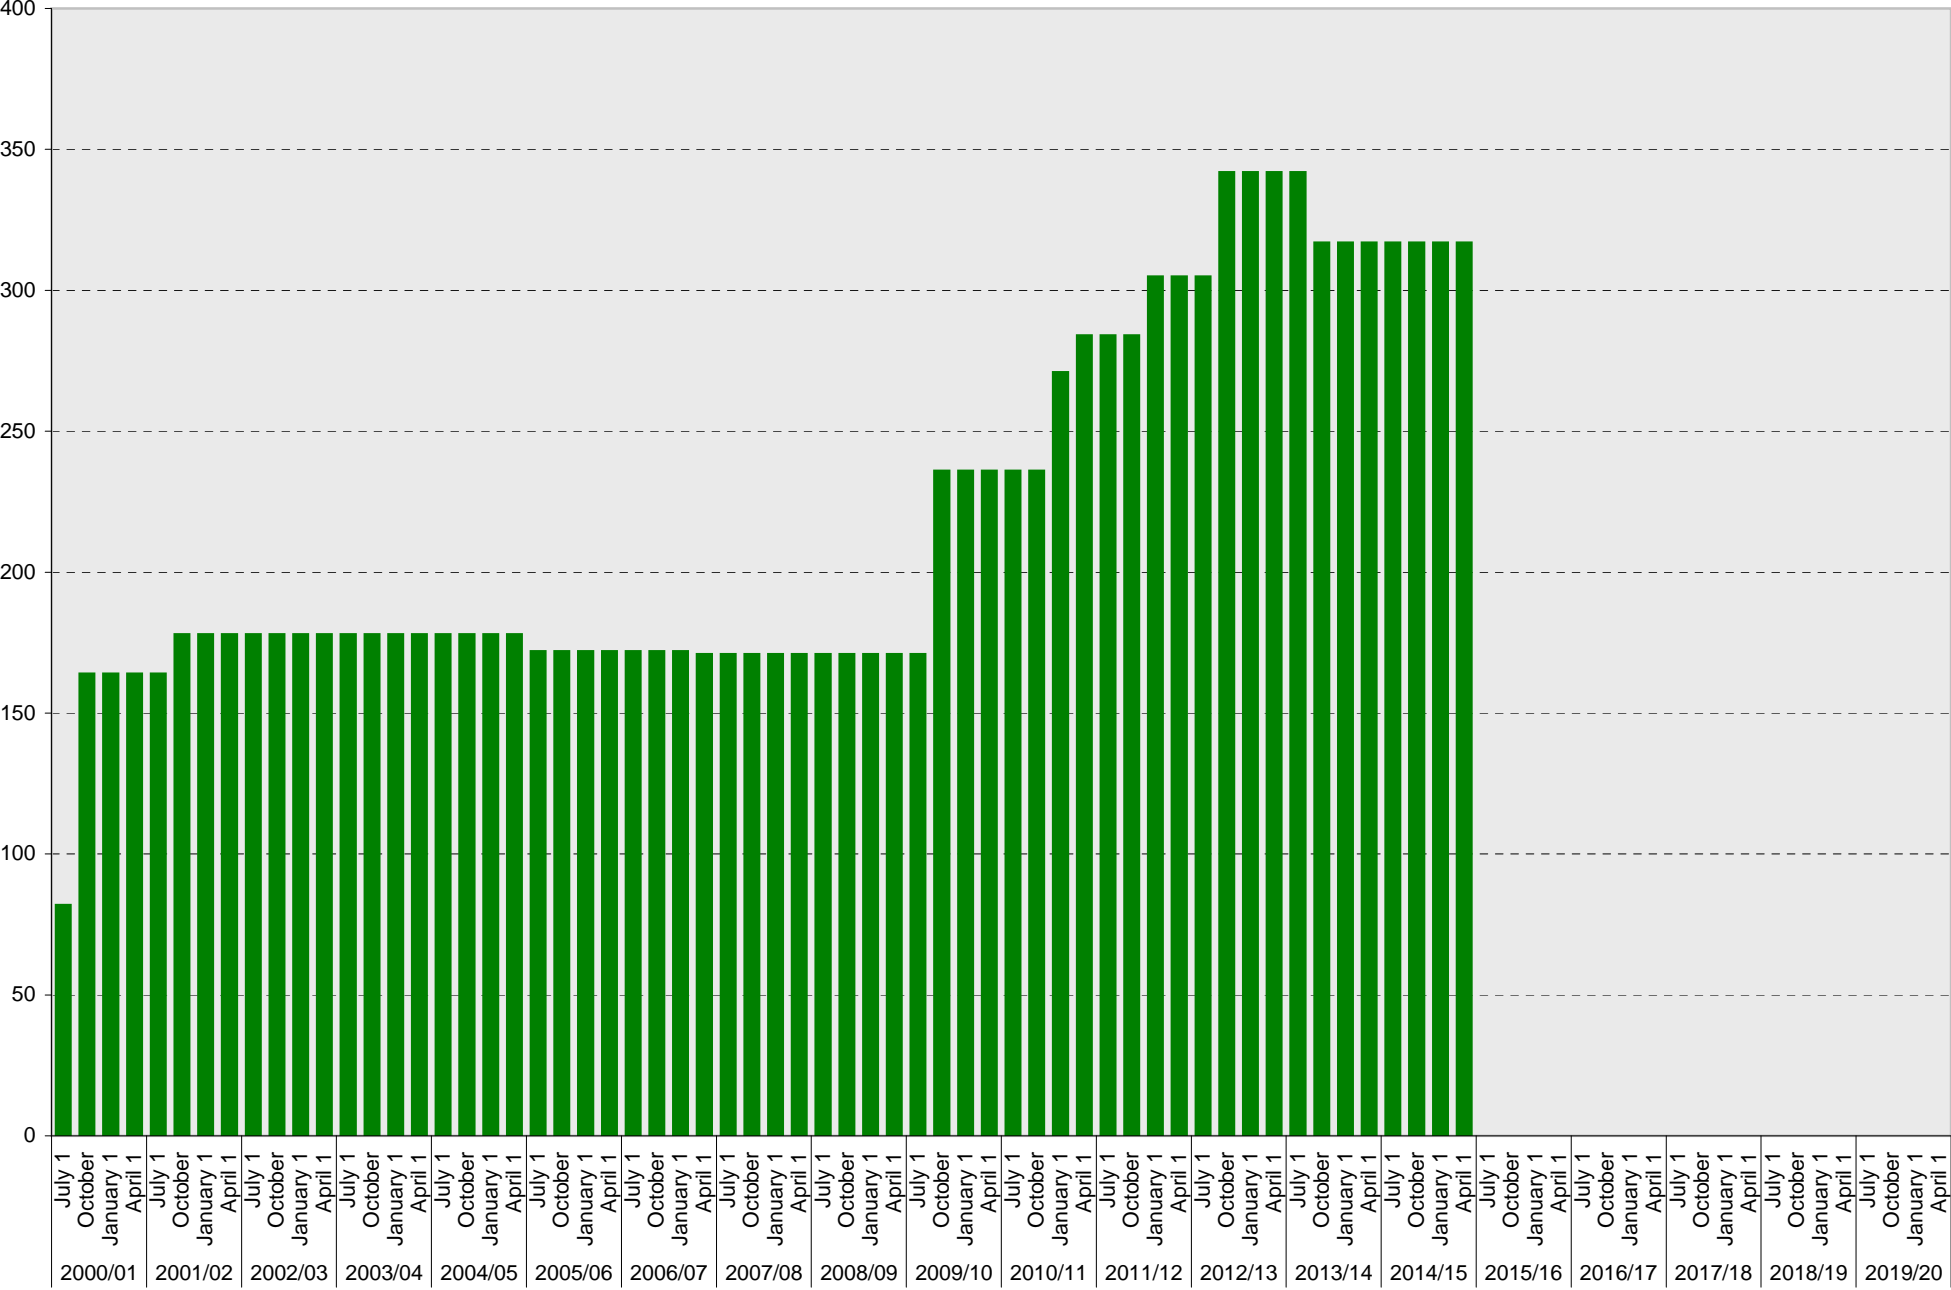

University of California, San Diego Parking Space Inventory  
 Lot P102: B Parking Spaces