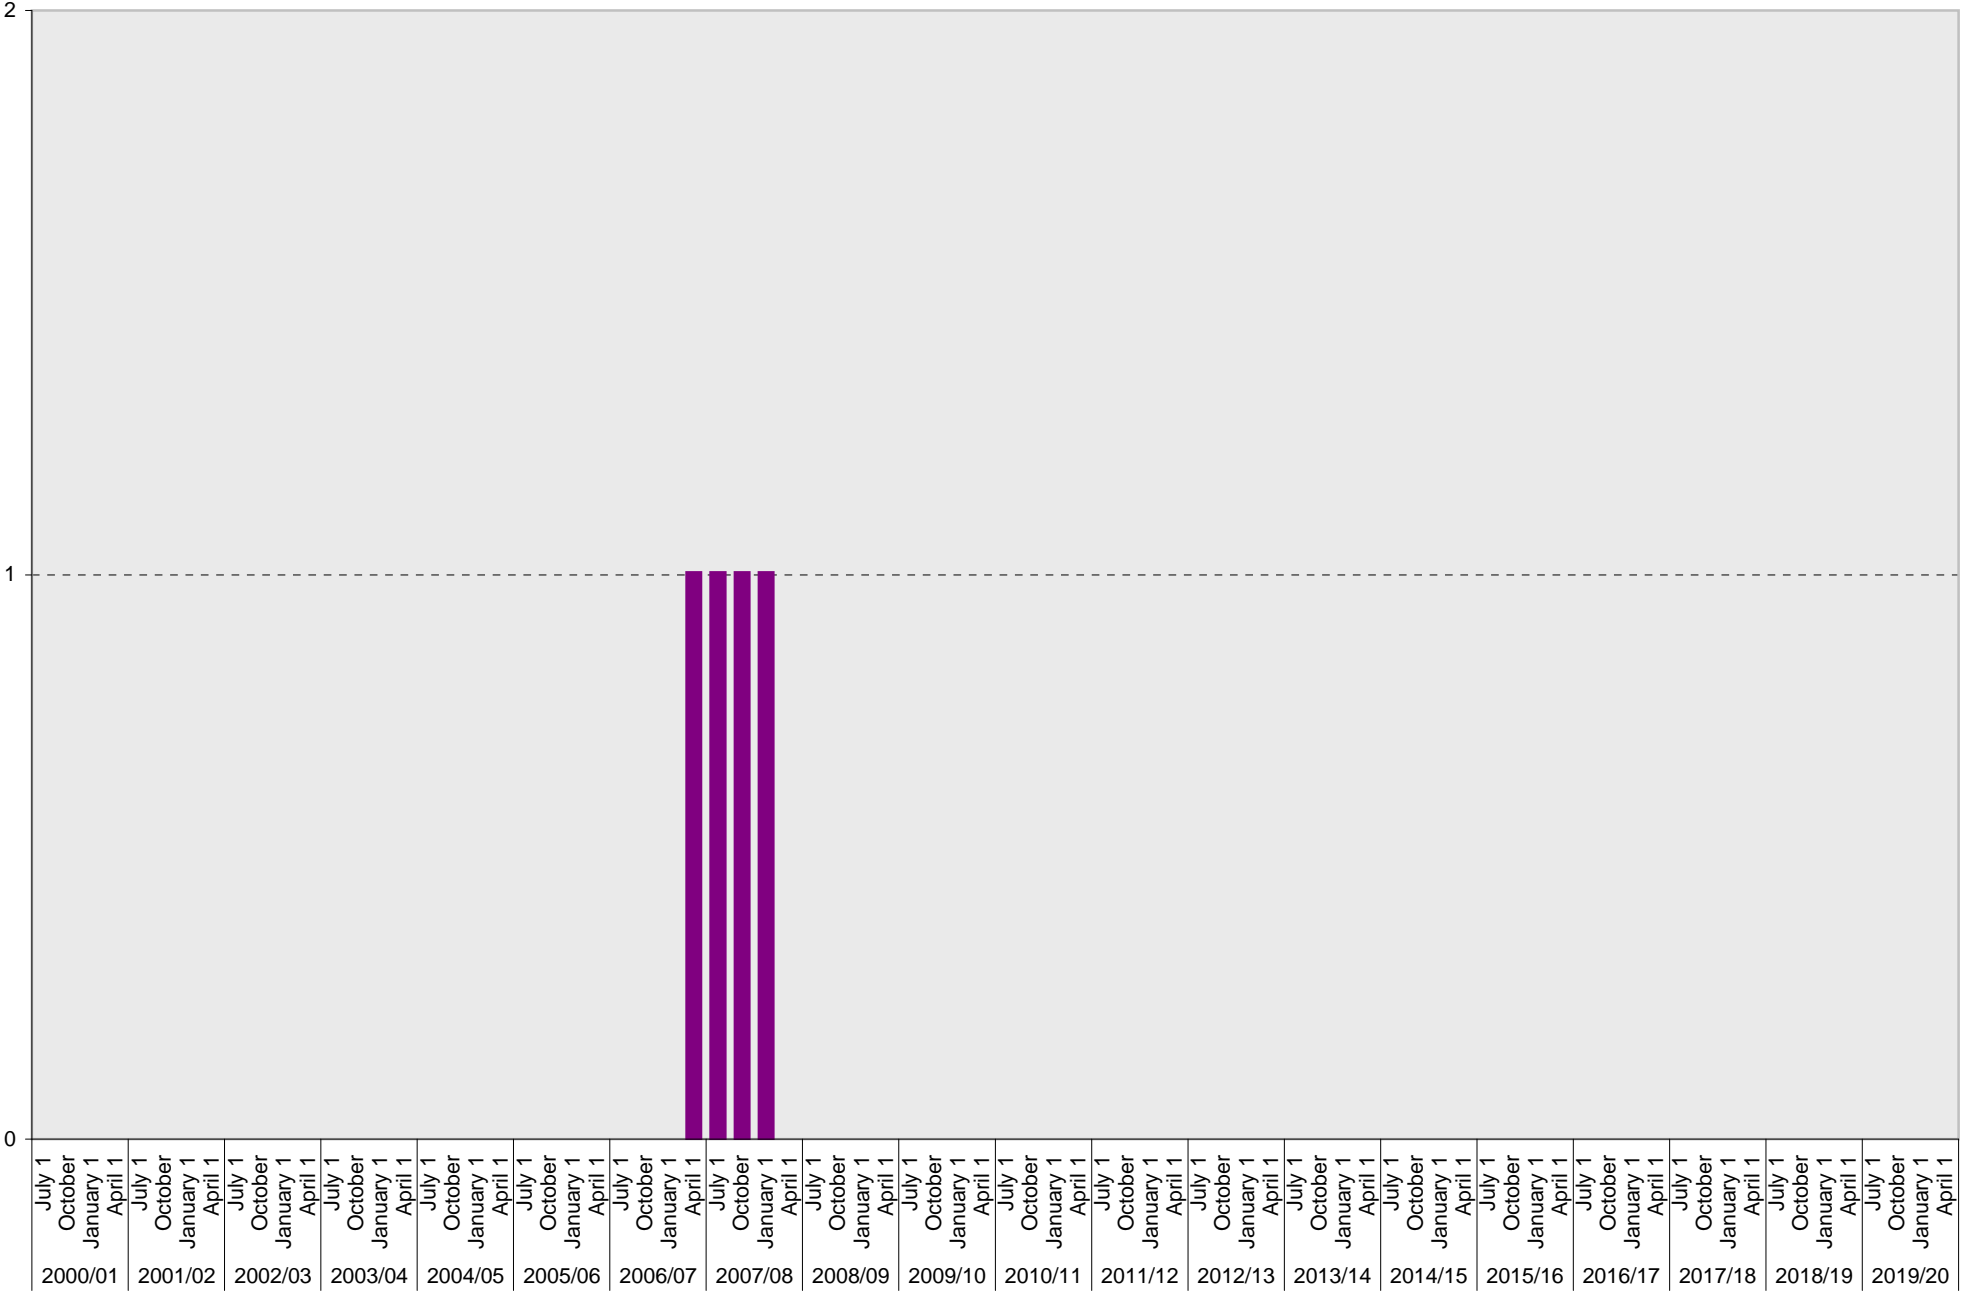

University of California, San Diego Parking Space Inventory

Lot P102: Allocated: Flexcar Parking Spaces

■ Allocated