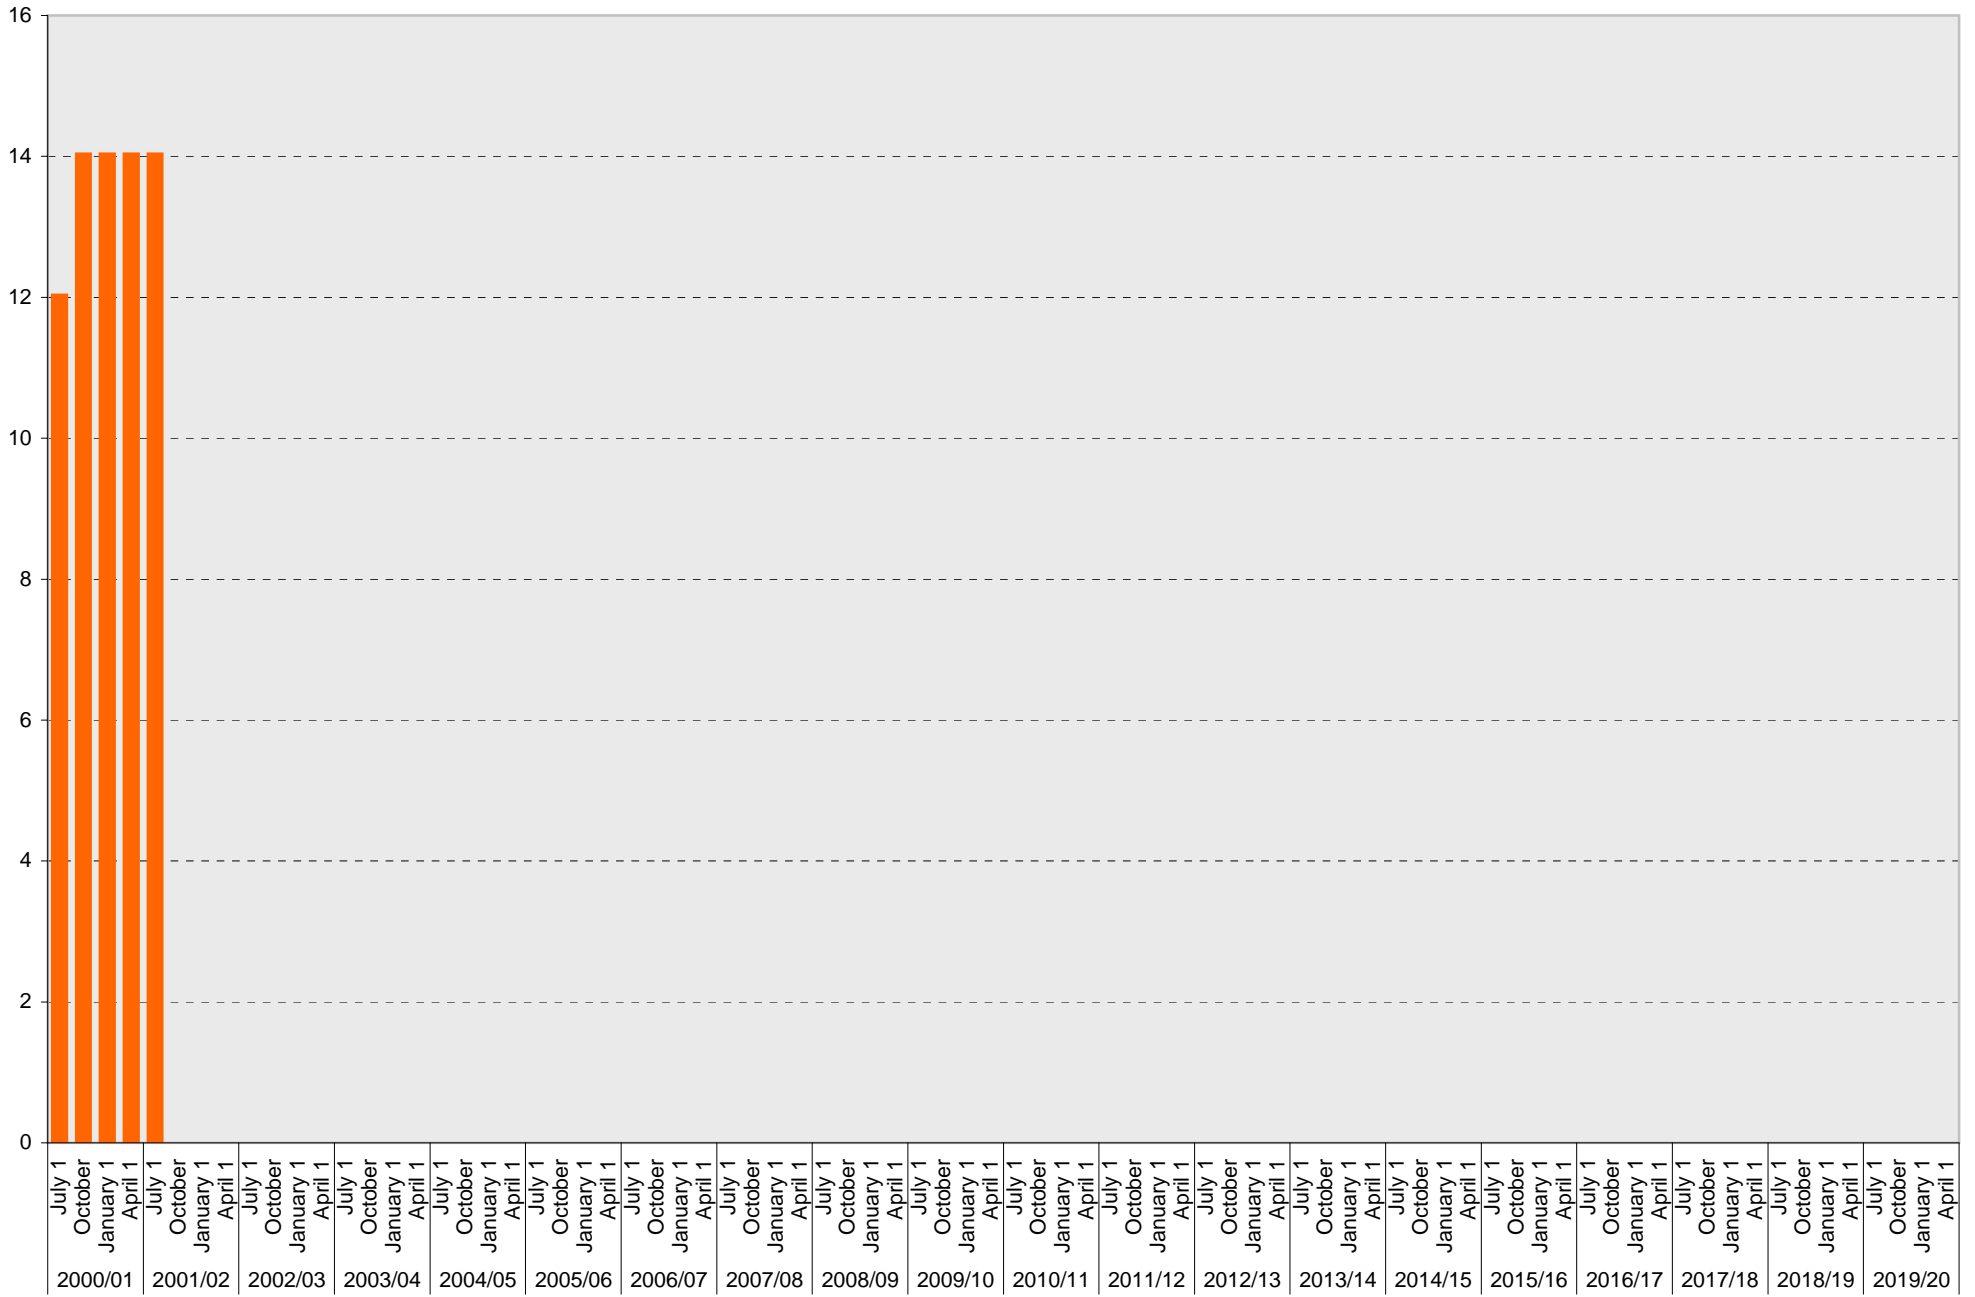

University of California, San Diego Parking Space Inventory

Lot P102: Visitor: Meter Parking Spaces

■ Visitor: Meter