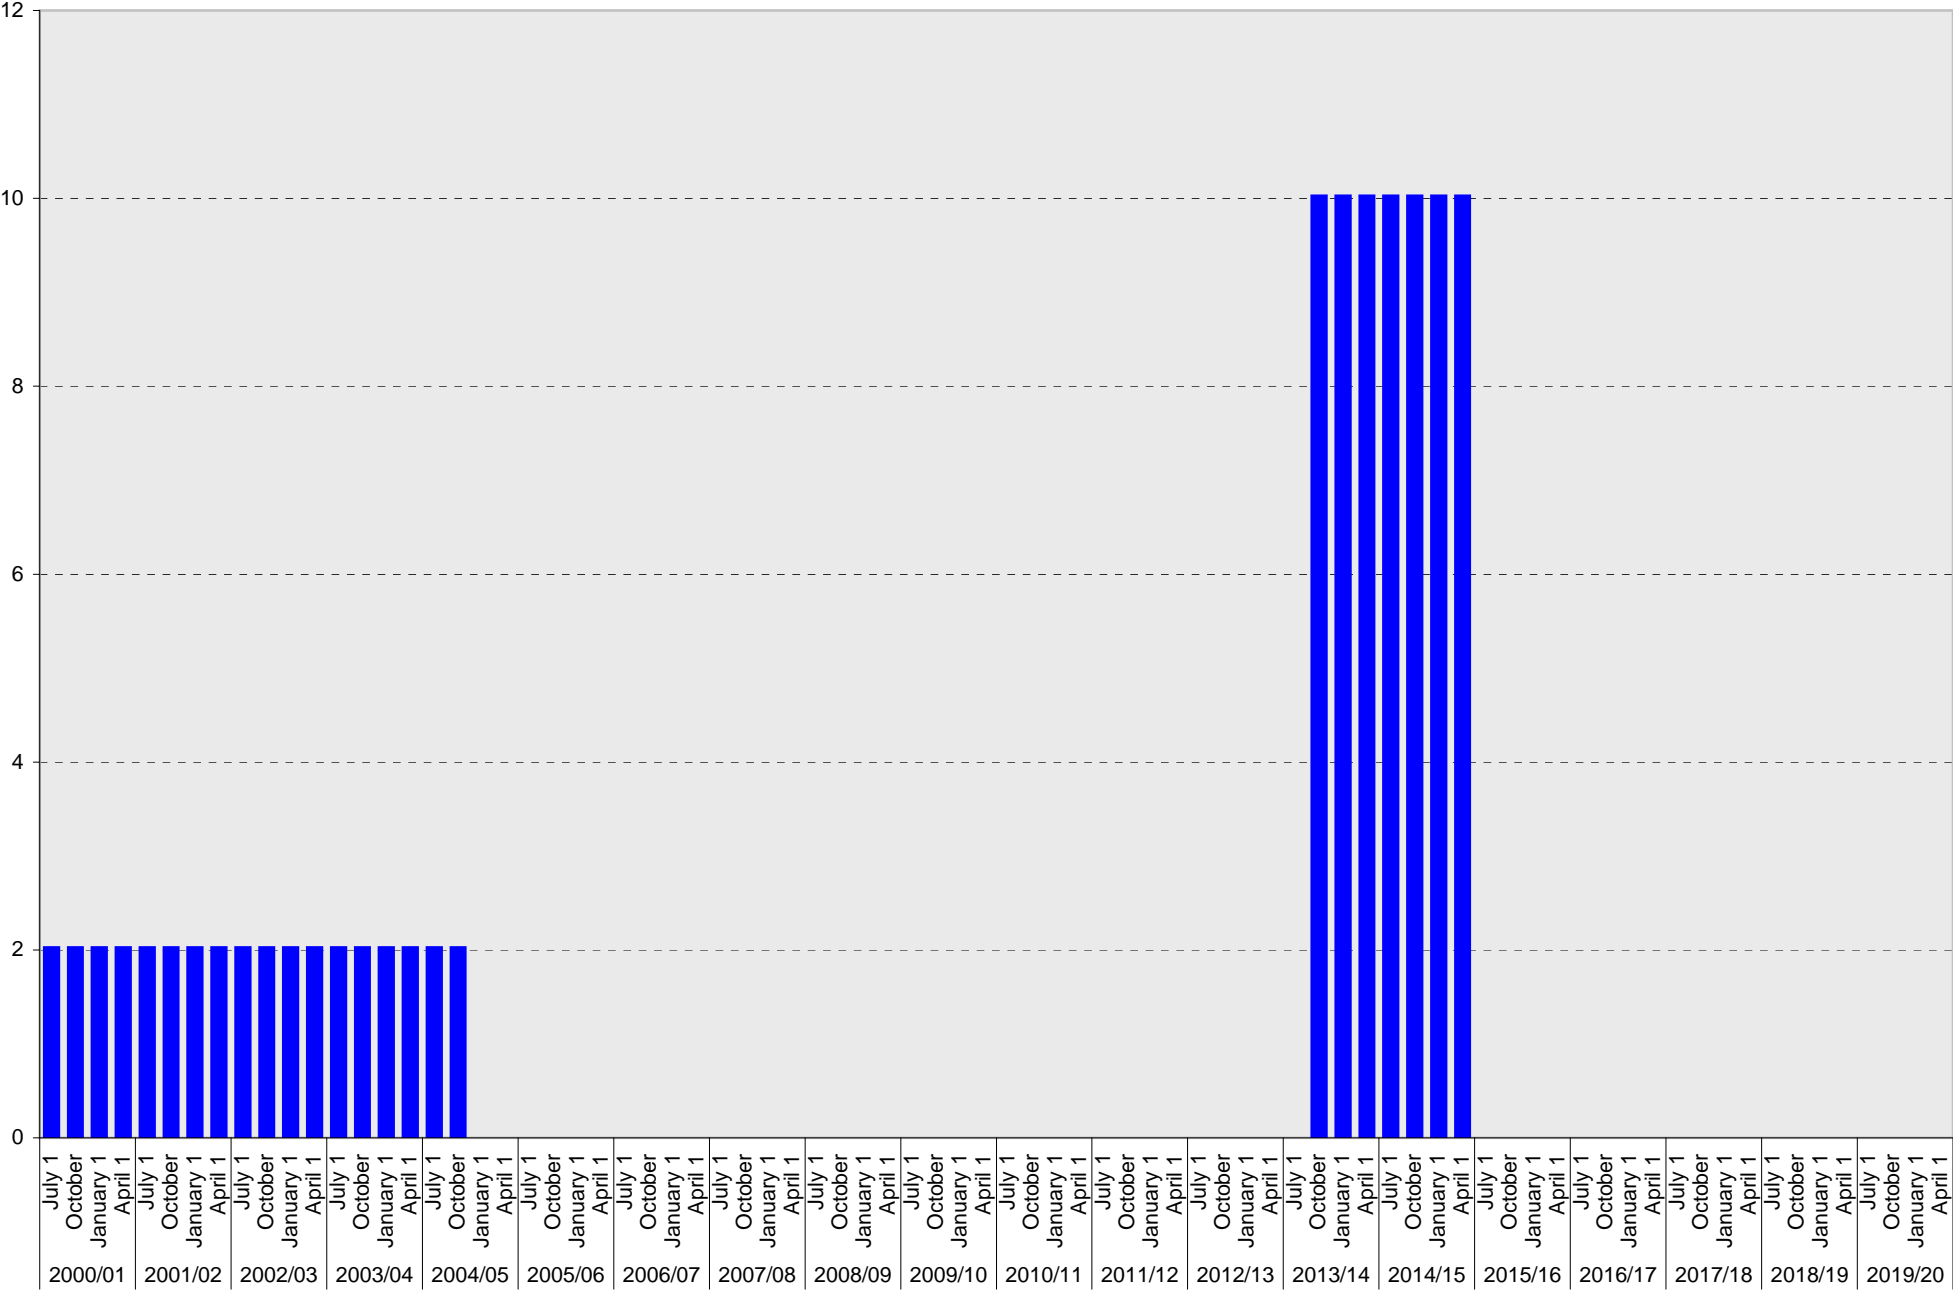

University of California, San Diego Parking Space Inventory

Lot P102: Accessible Parking Spaces

■ Accessible