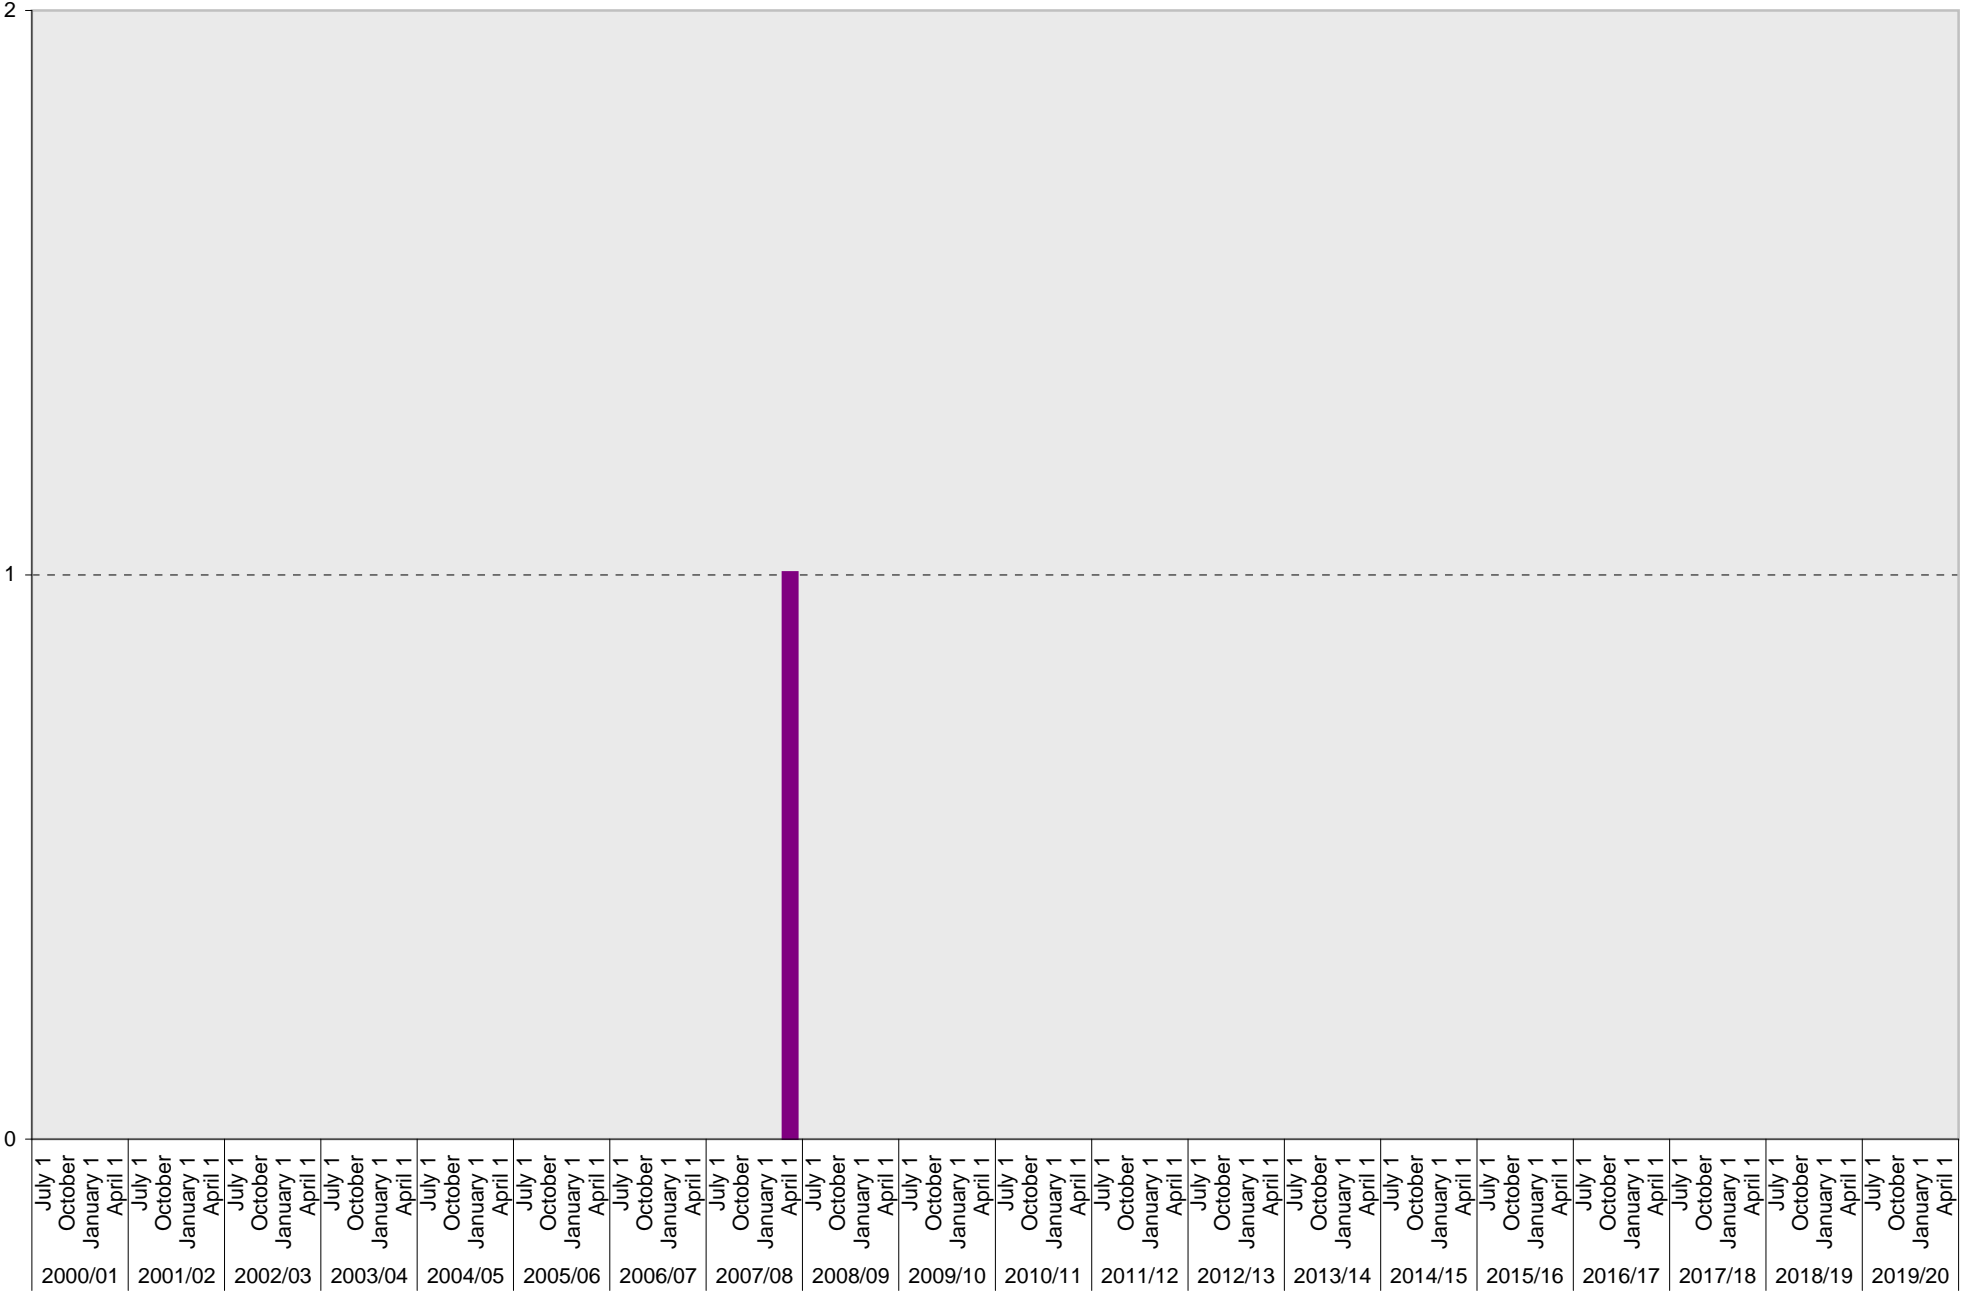

## Lot P102: Allocated: S Carpool Parking Spaces

■ Allocated

University of California, San Diego Parking Space Inventory  
Lot P102: Allocated: Unknown Parking Spaces

■ Allocated

University of California, San Diego Parking Space Inventory  
Lot P102: Allocated: Zipcar Parking Spaces