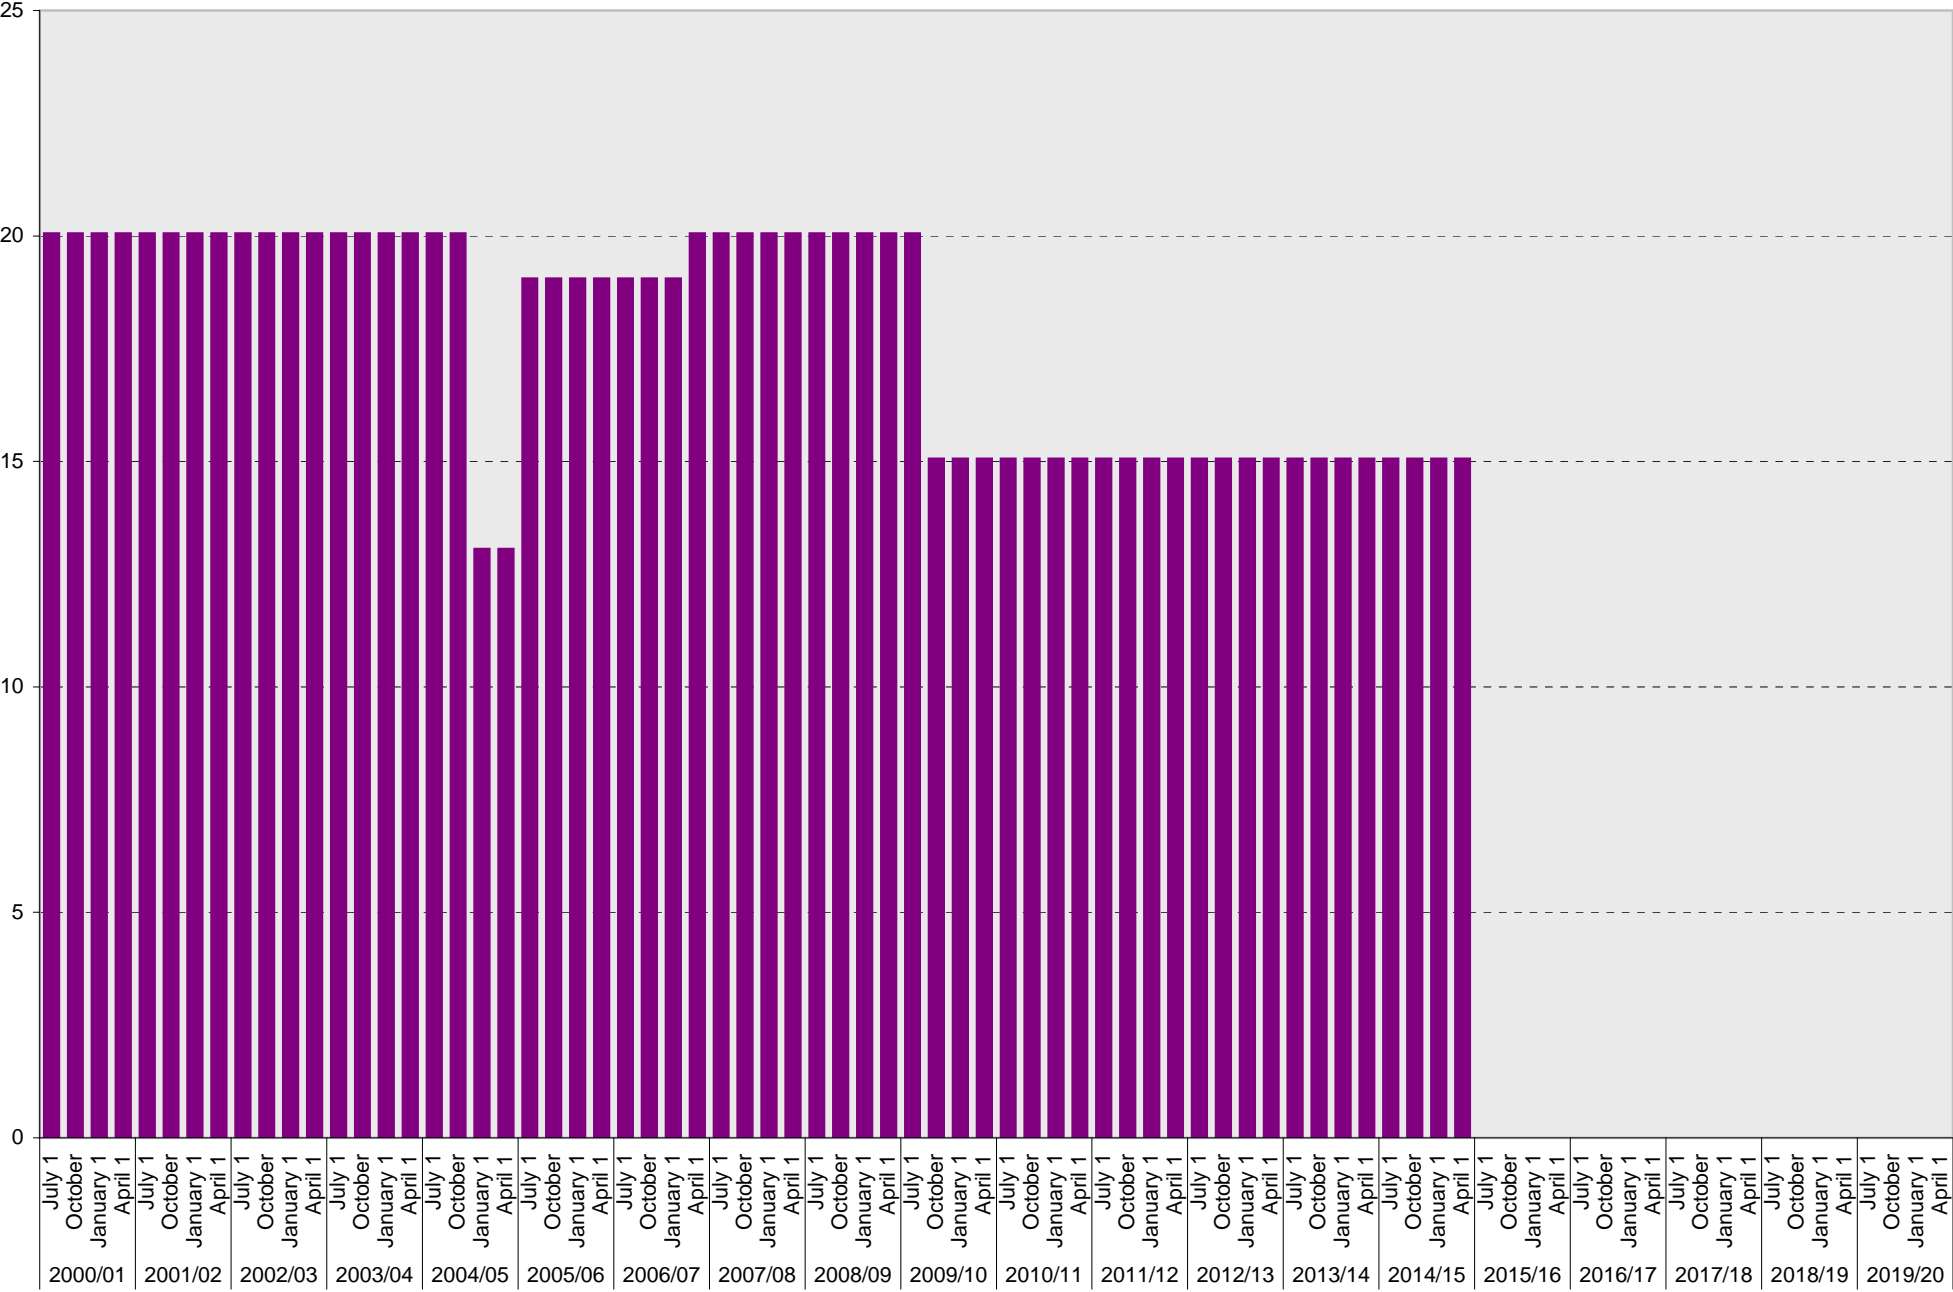

University of California, San Diego Parking Space Inventory
Lot P102: Allocated: Total Parking Spaces

■ Allocated: Total