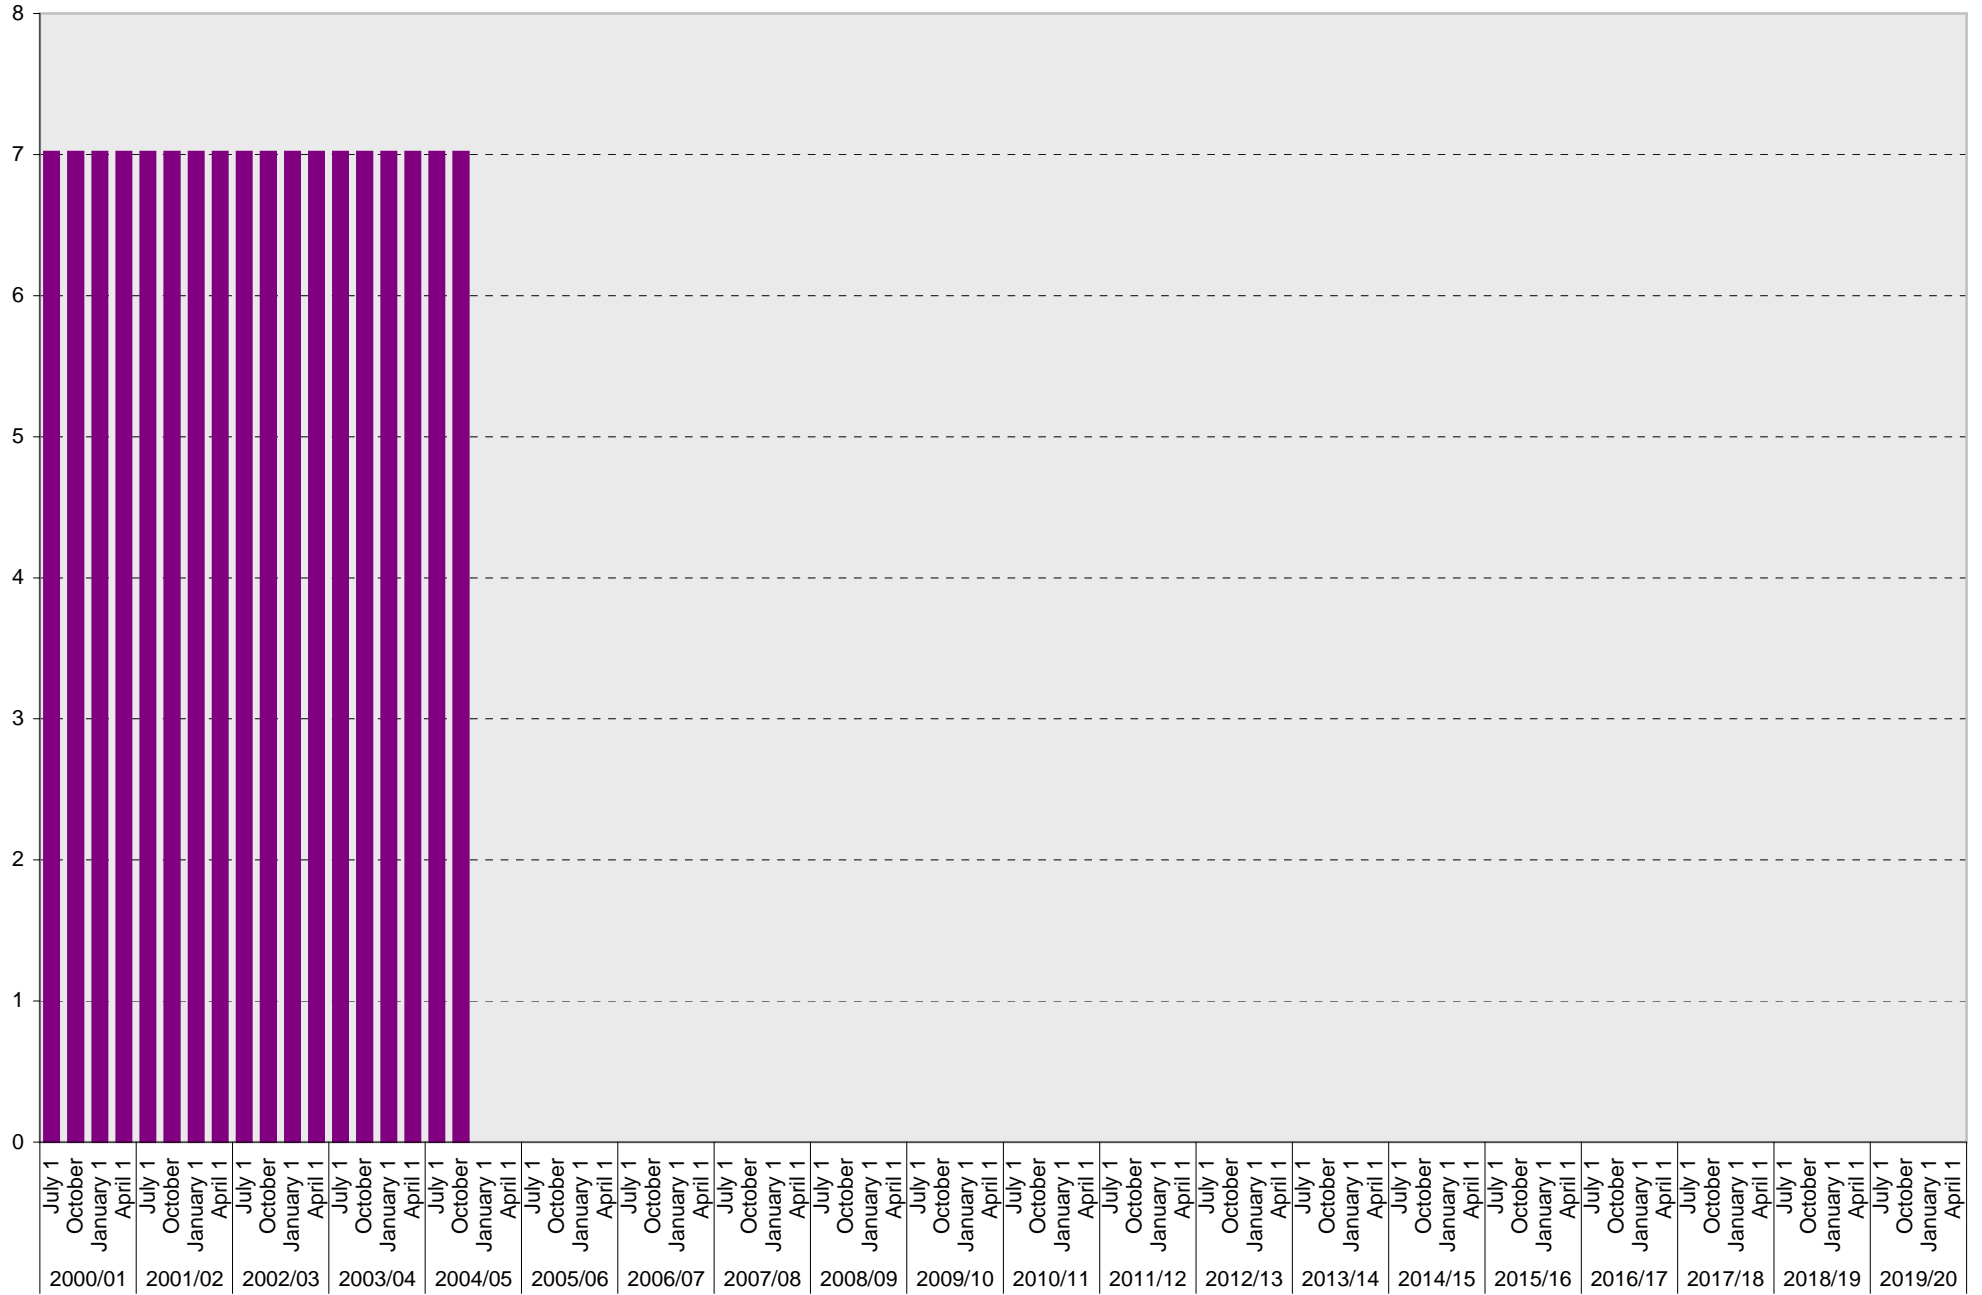

University of California, San Diego Parking Space Inventory

Lot P102: Allocated: Revelle Information Board Visitor Parking Spaces

■ Allocated