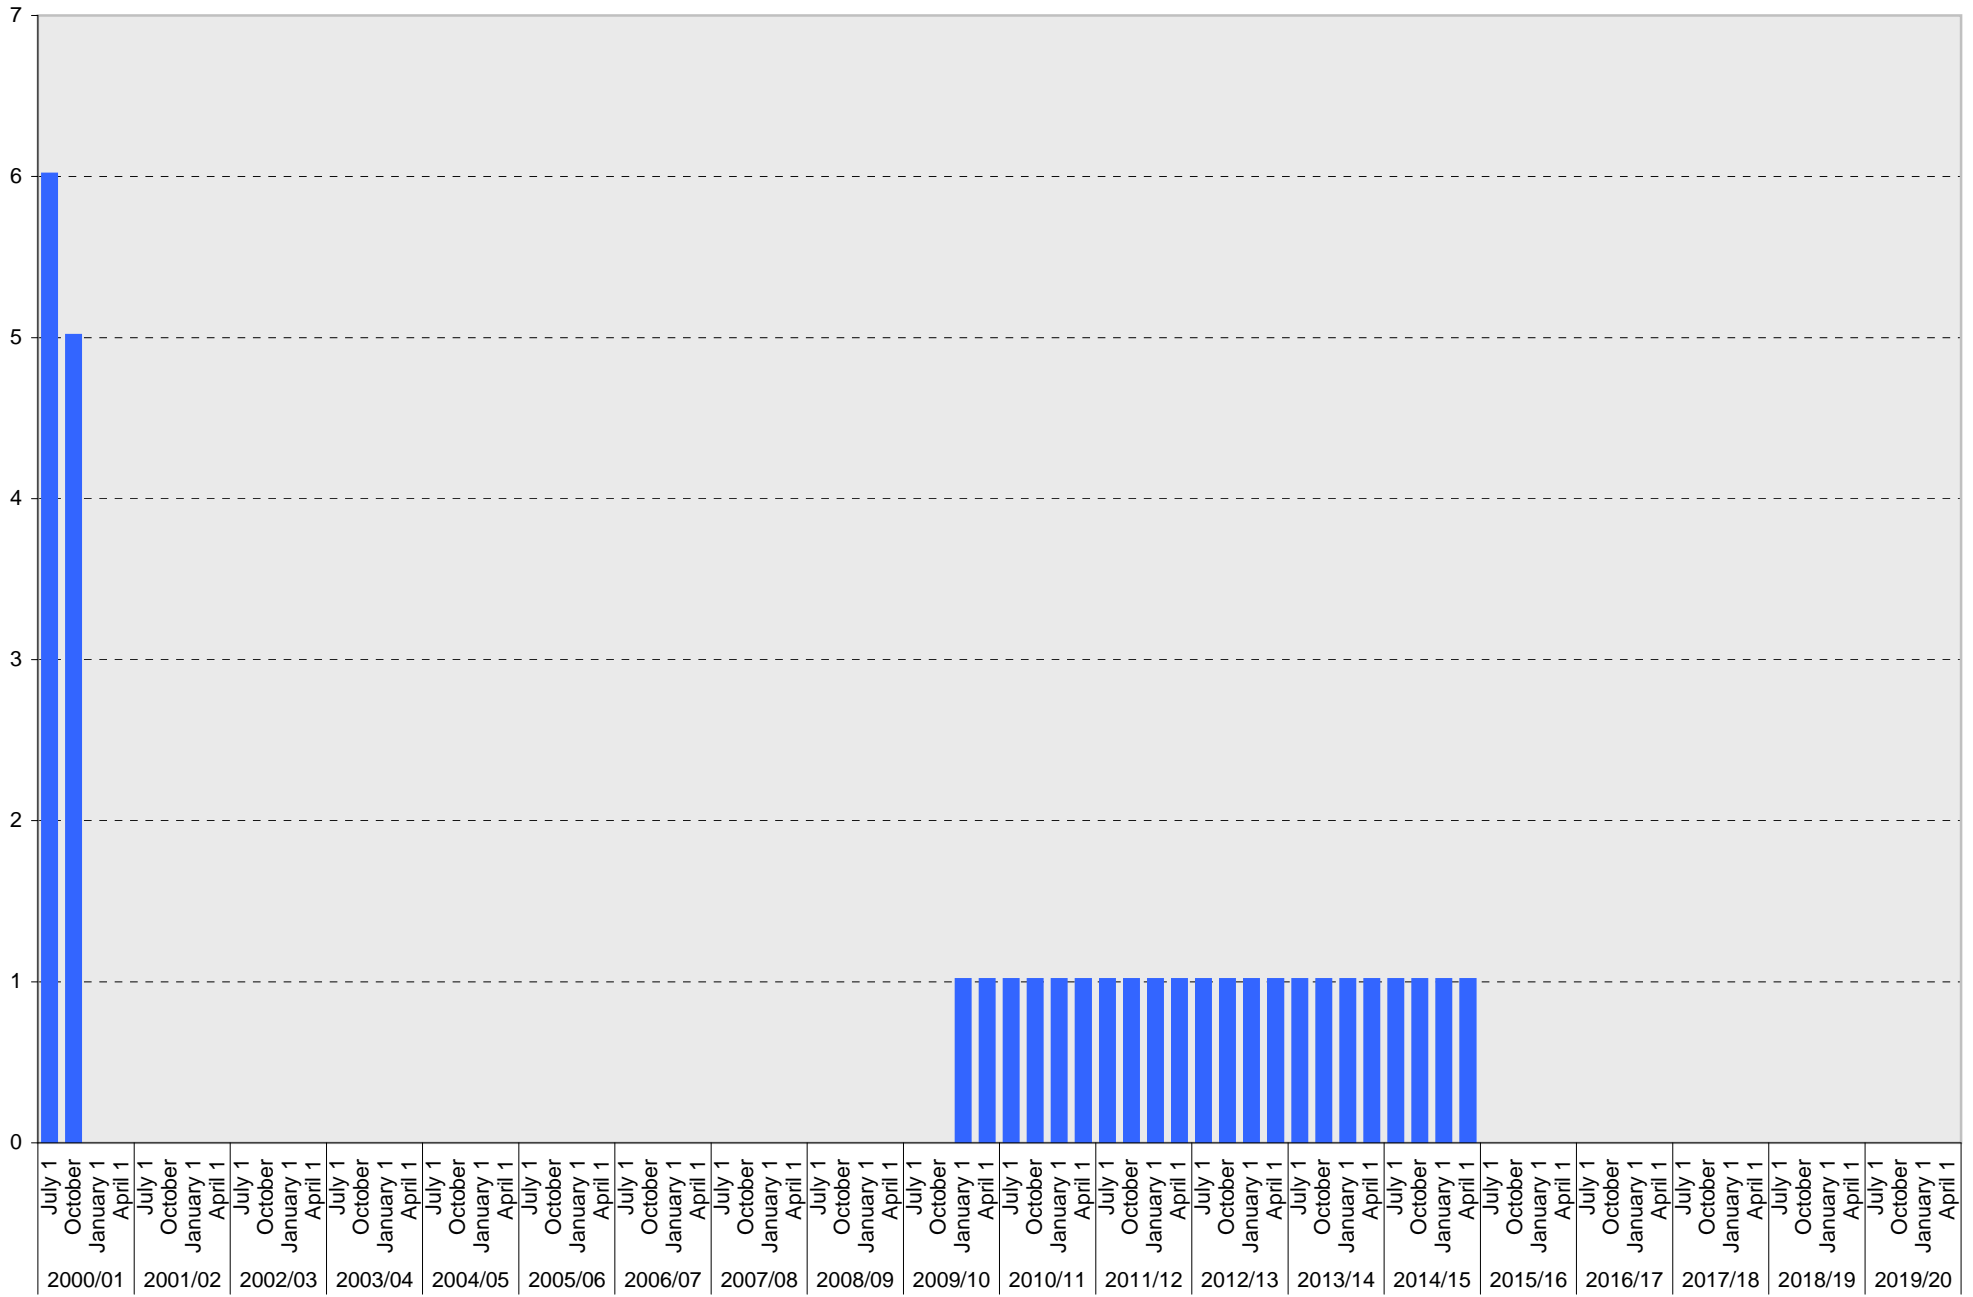

University of California, San Diego Parking Space Inventory

Lot P101: A Parking Spaces

University of California, San Diego Parking Space Inventory

Lot P101: Reserved Parking Spaces

Reserved

University of California, San Diego Parking Space Inventory
Lot P101: Allocated: Machine Shop Visitor Parking Spaces

■ Allocated

University of California, San Diego Parking Space Inventory

Lot P101: Allocated: Total Parking Spaces

University of California, San Diego Parking Space Inventory

Lot P101: Accessible Parking Spaces