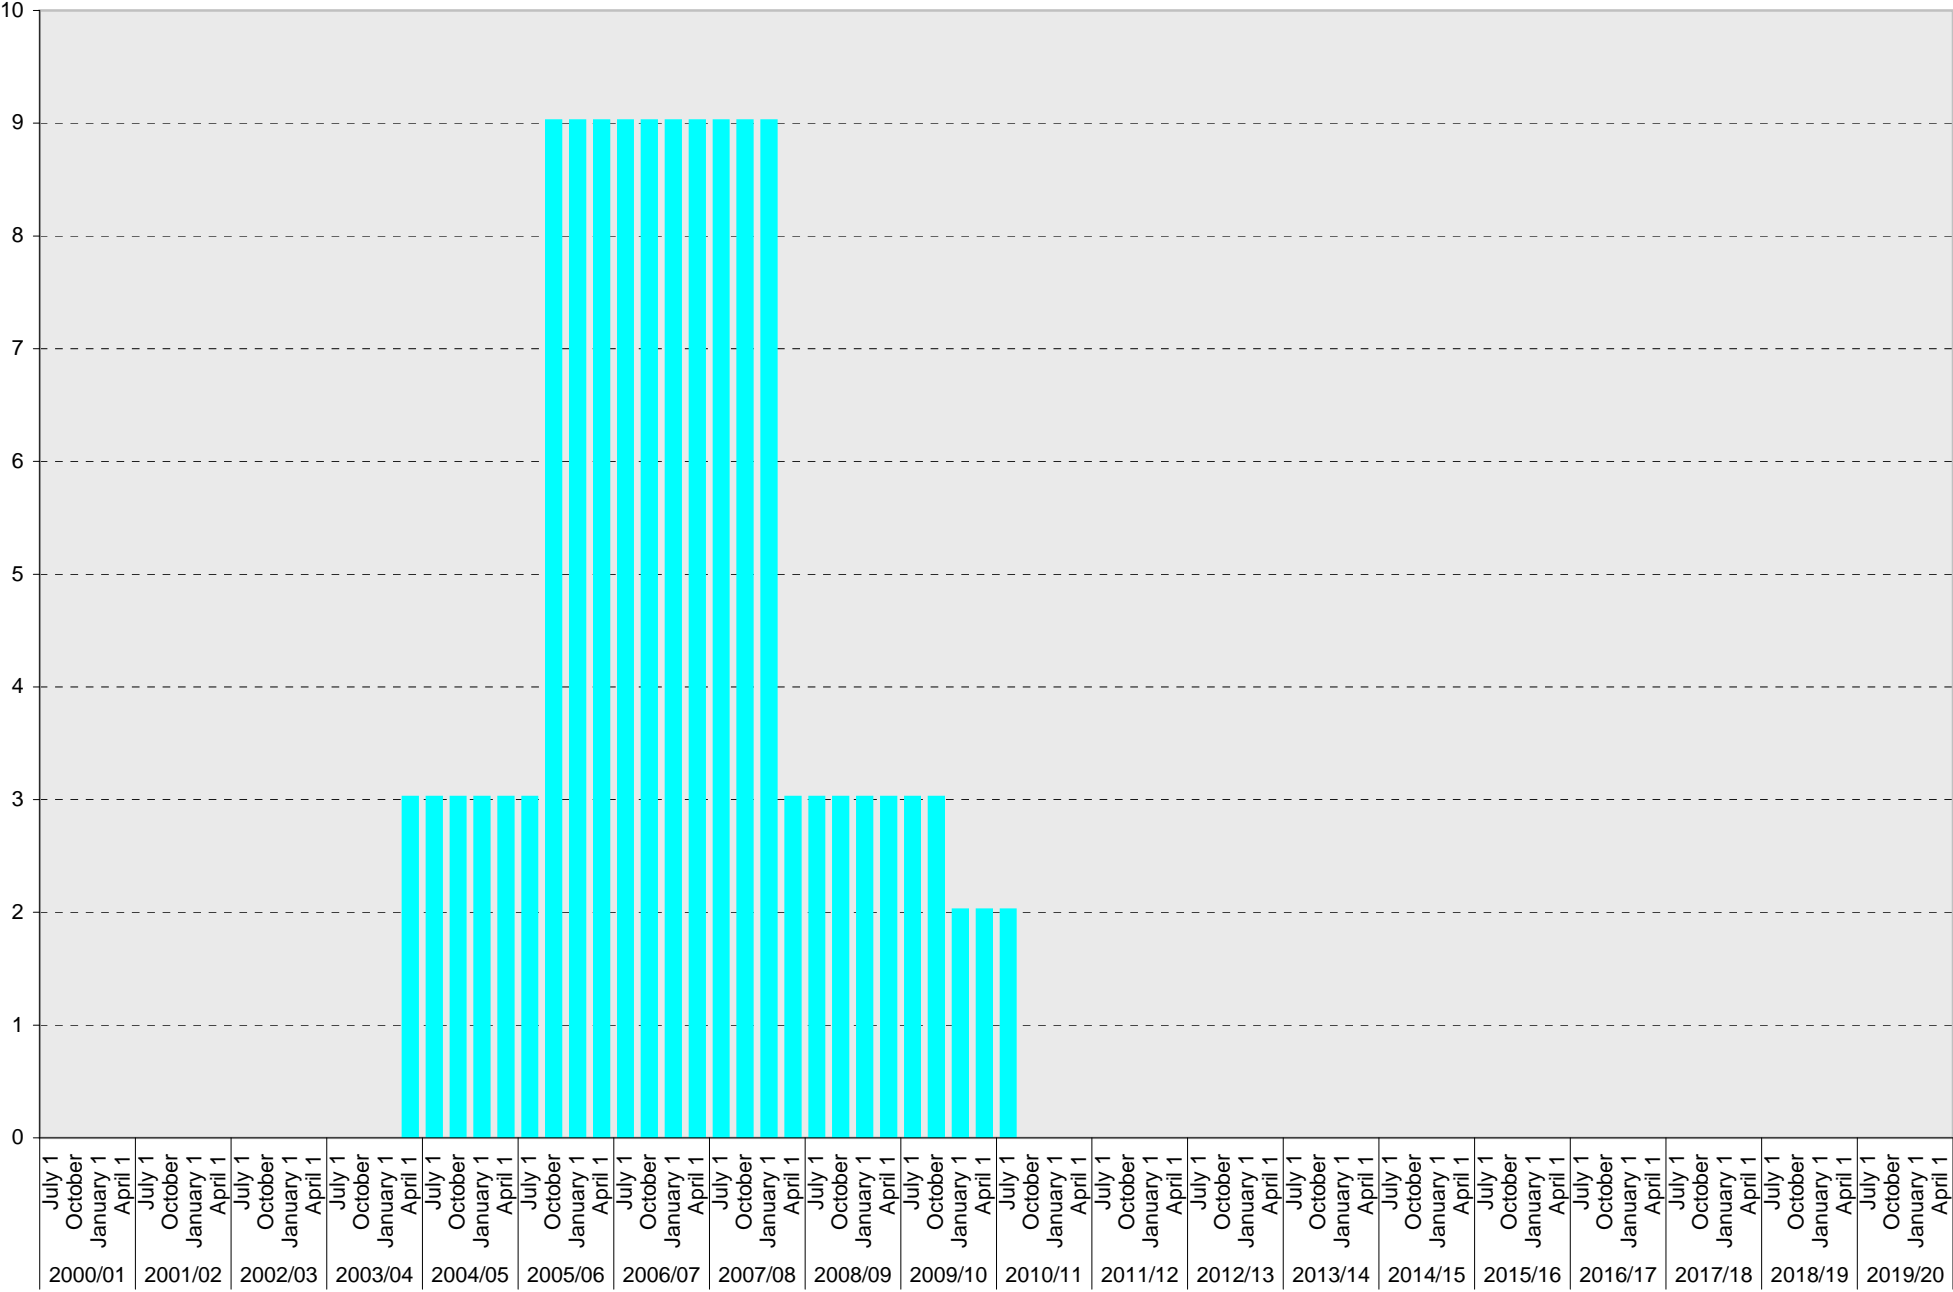

University of California, San Diego Parking Space Inventory

Lot P101: Loading Parking Spaces

■ Loading