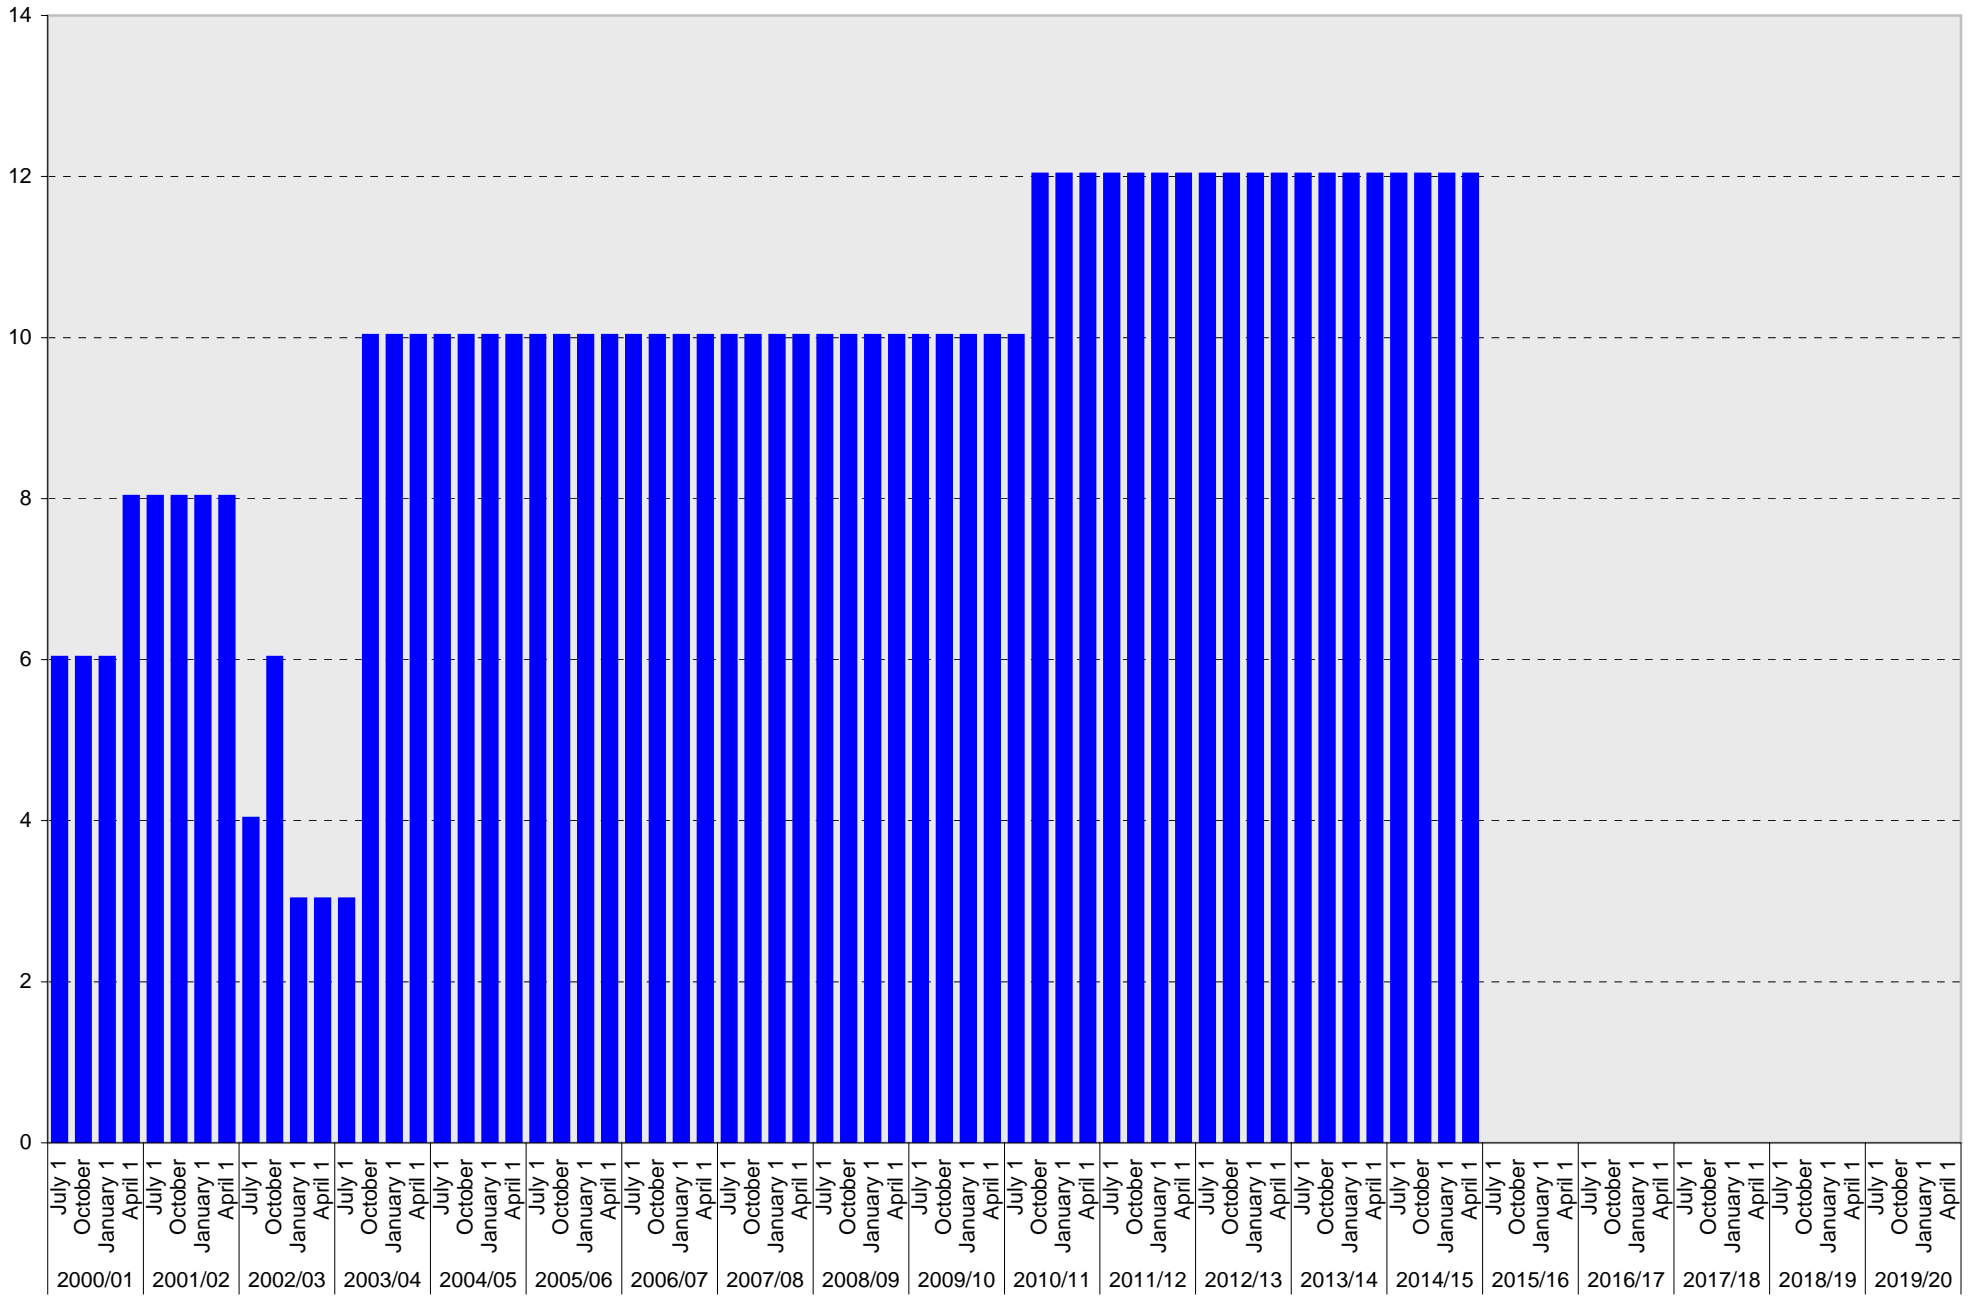

■ Allocated

University of California, San Diego Parking Space Inventory

Lot P101: Allocated: Total Parking Spaces

University of California, San Diego Parking Space Inventory

Lot P101: Accessible Parking Spaces

Date		Visitor Parking Spaces			
		Meter	Pay and Display	Pay by Space	Pay upon Exit
2010/11	July 1				
	October 1				
	January 1				
	April 1				
2011/12	July 1				
	October 1				
	January 1				
	April 1				
2012/13	July 1				
	October 1				
	January 1				
	April 1				
2013/14	July 1				
	October 1				
	January 1				
	April 1				
2014/15	July 1				
	October 1				
	January 1				
	April 1				
2015/16	July 1				
	October 1				
	January 1				
	April 1				
2016/17	July 1				
	October 1				
	January 1				
	April 1				
2017/18	July 1				
	October 1				
	January 1				
	April 1				
2018/19	July 1				
	October 1				
	January 1				
	April 1				
2019/20	July 1				
	October 1				
	January 1				
	April 1				