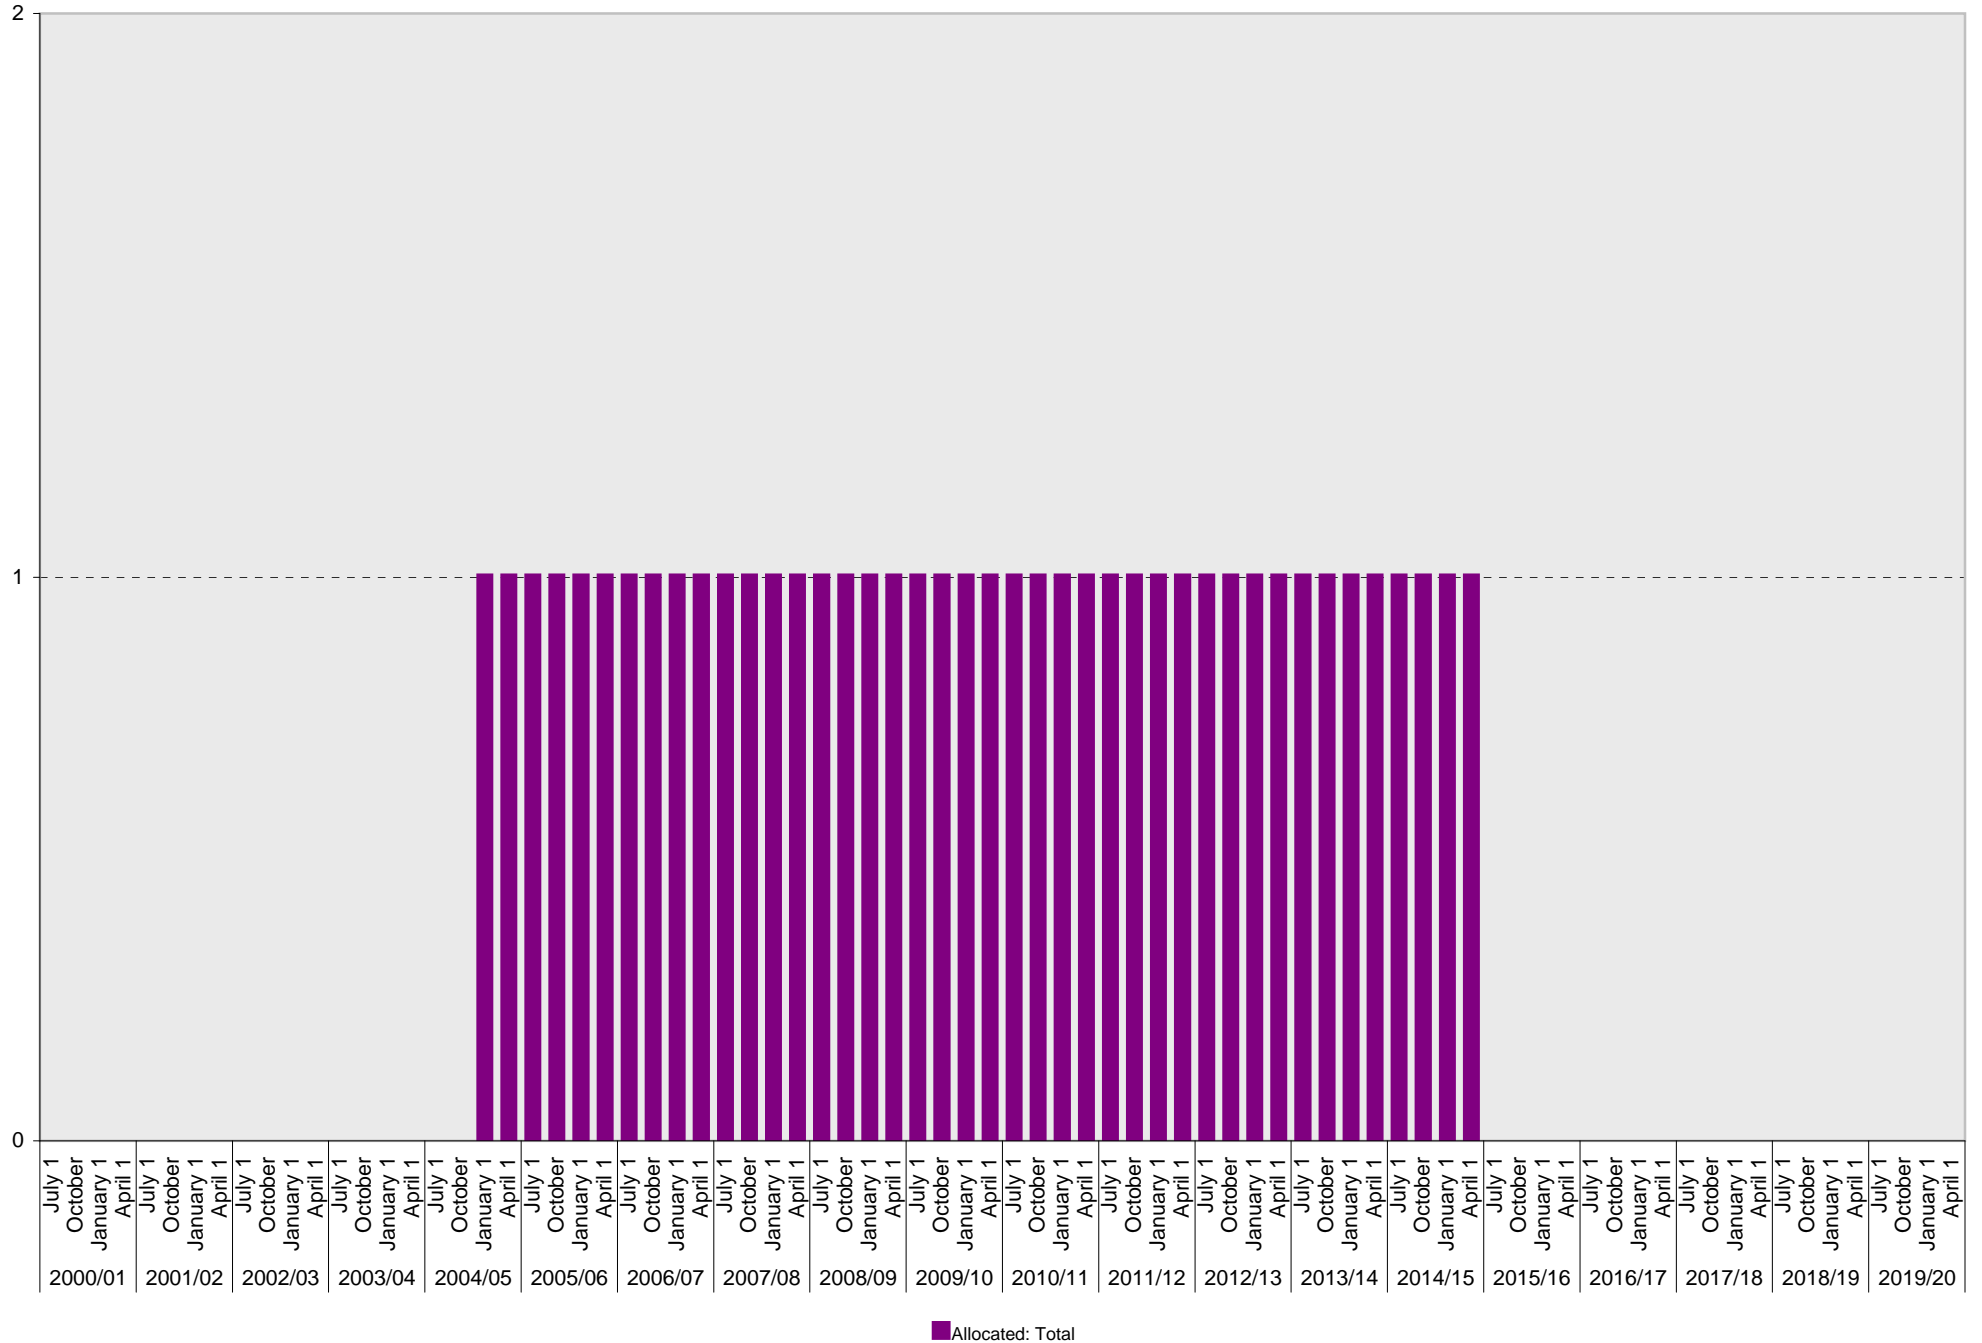

University of California, San Diego Parking Space Inventory

Lot P101: A Parking Spaces

University of California, San Diego Parking Space Inventory

Lot P101: Reserved Parking Spaces

Reserved

University of California, San Diego Parking Space Inventory
Lot P101: Allocated: Machine Shop Visitor Parking Spaces

■ Allocated

University of California, San Diego Parking Space Inventory

Lot P101: Allocated: Total Parking Spaces

University of California, San Diego Parking Space Inventory

Lot P101: Accessible Parking Spaces