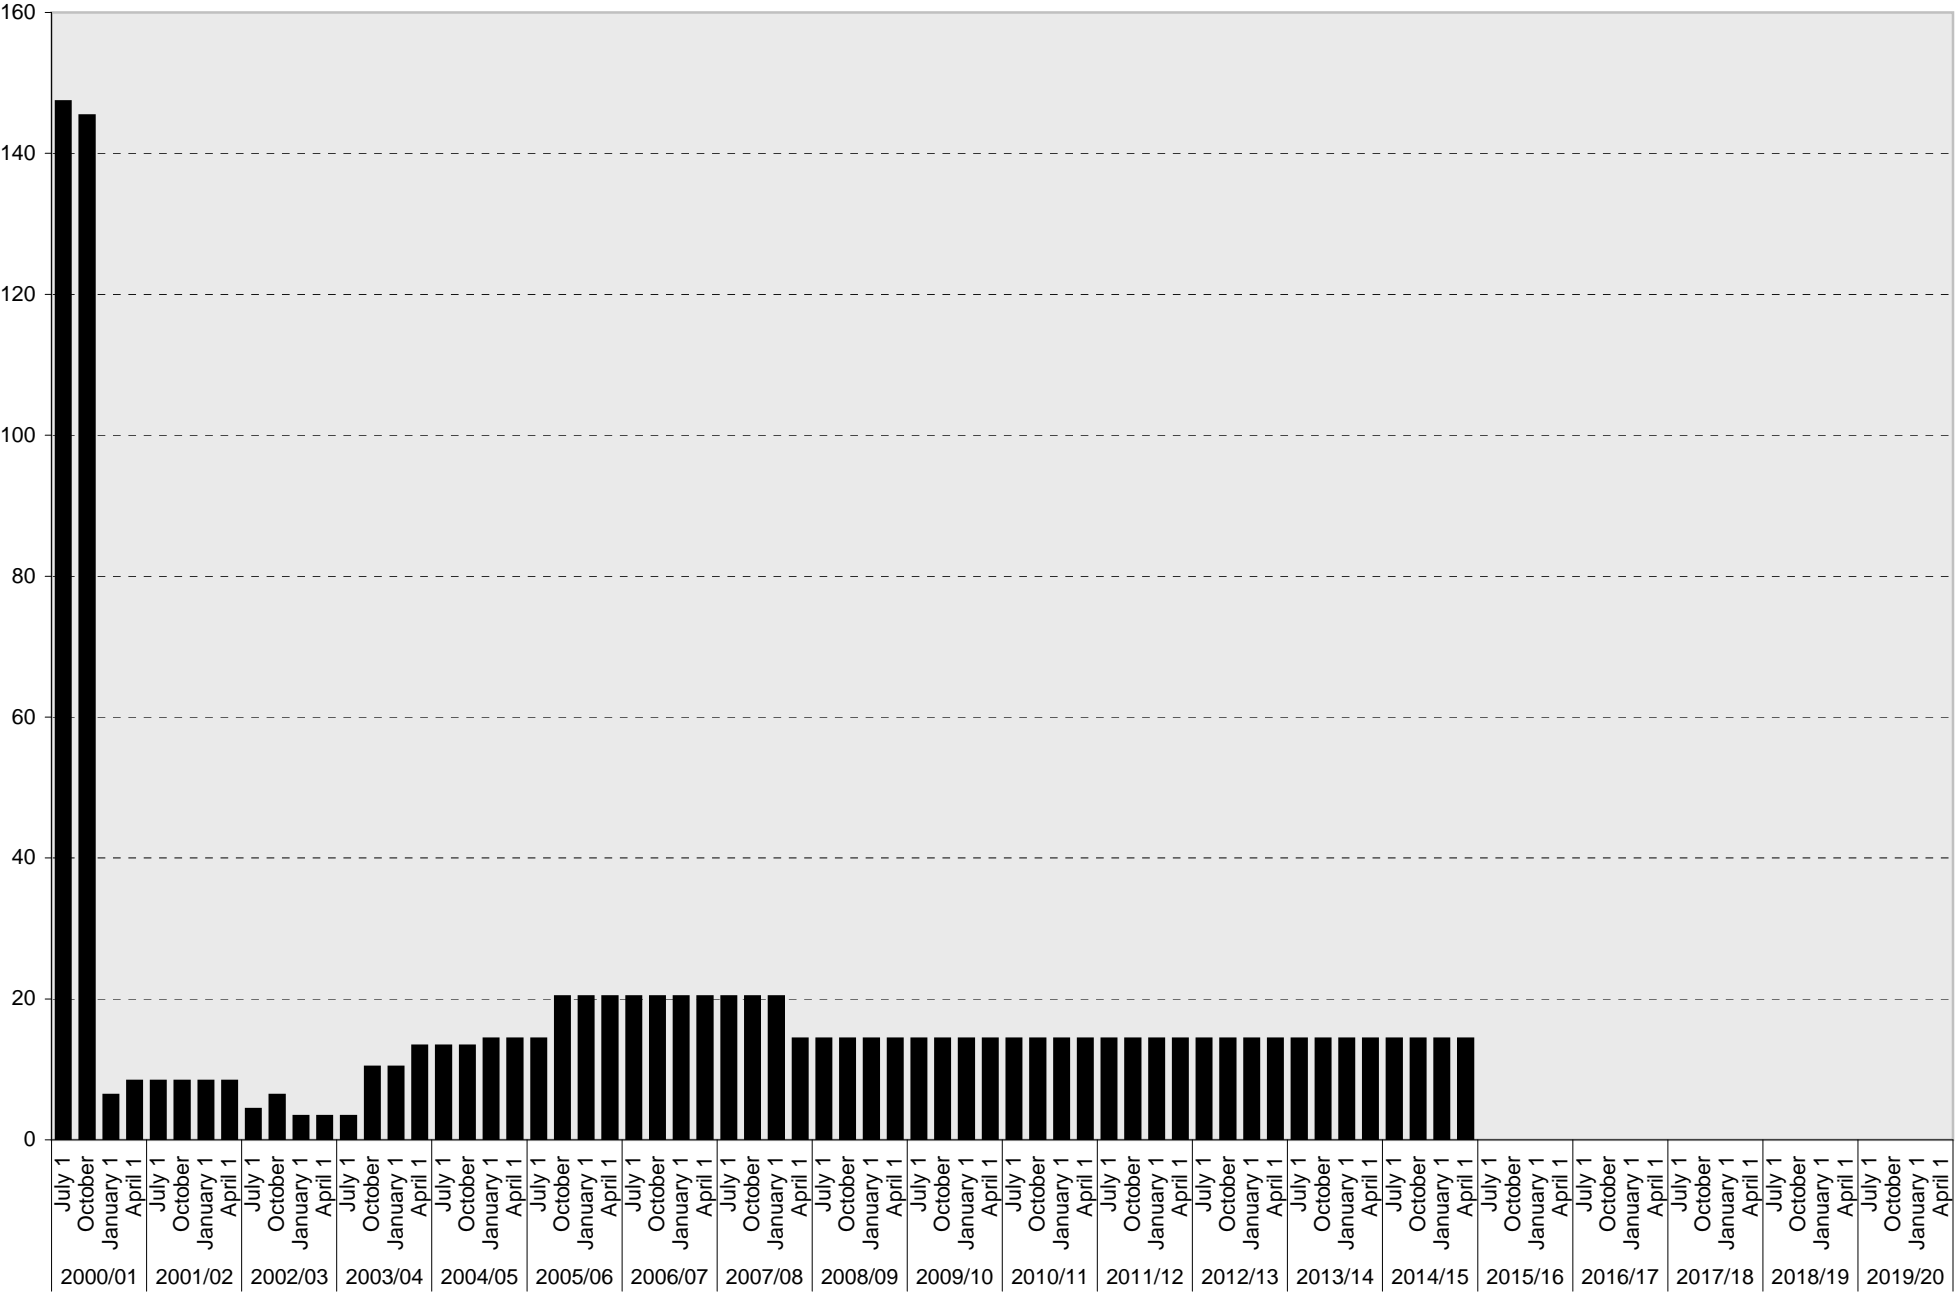

■ Loading

University of California, San Diego Parking Space Inventory

Lot P101: Total Parking Spaces

■ Total

University of California, San Diego Parking Space Inventory
Lot P101

Date		Parking Spaces										Motorcycle Parking Sections	
		A	B	S	Visitor	Reserved	Allocated	Accessible	UC Vehicle	Service Yard	Loading		Total
2000/01	July 1	131						6		4		147	
	October 1	132						6		2		145	
	January 1							6				6	
	April 1							8				8	
2001/02	July 1							8				8	
	October 1							8				8	
	January 1							8				8	
	April 1							8				8	
2002/03	July 1							4				4	
	October 1							6				6	
	January 1							3				3	
	April 1							3				3	
2003/04	July 1							3				3	
	October 1							10				10	
	January 1							10				10	
	April 1							10			3	13	
2004/05	July 1							10			3	13	
	October 1							10			3	13	
	January 1						1	10			3	14	
	April 1						1	10			3	14	
2005/06	July 1						1	10			3	14	
	October 1						1	10			9	20	
	January 1						1	10			9	20	
	April 1						1	10			9	20	
2006/07	July 1						1	10			9	20	
	October 1						1	10			9	20	
	January 1						1	10			9	20	
	April 1						1	10			9	20	
2007/08	July 1						1	10			9	20	
	October 1						1	10			9	20	
	January 1						1	10			9	20	
	April 1						1	10			3	14	
2008/09	July 1						1	10			3	14	
	October 1						1	10			3	14	
	January 1						1	10			3	14	
	April 1						1	10			3	14	
2009/10	July 1						1	10			3	14	
	October 1						1	10			3	14	
	January 1					1	1	10			2	14	
	April 1					1	1	10			2	14	