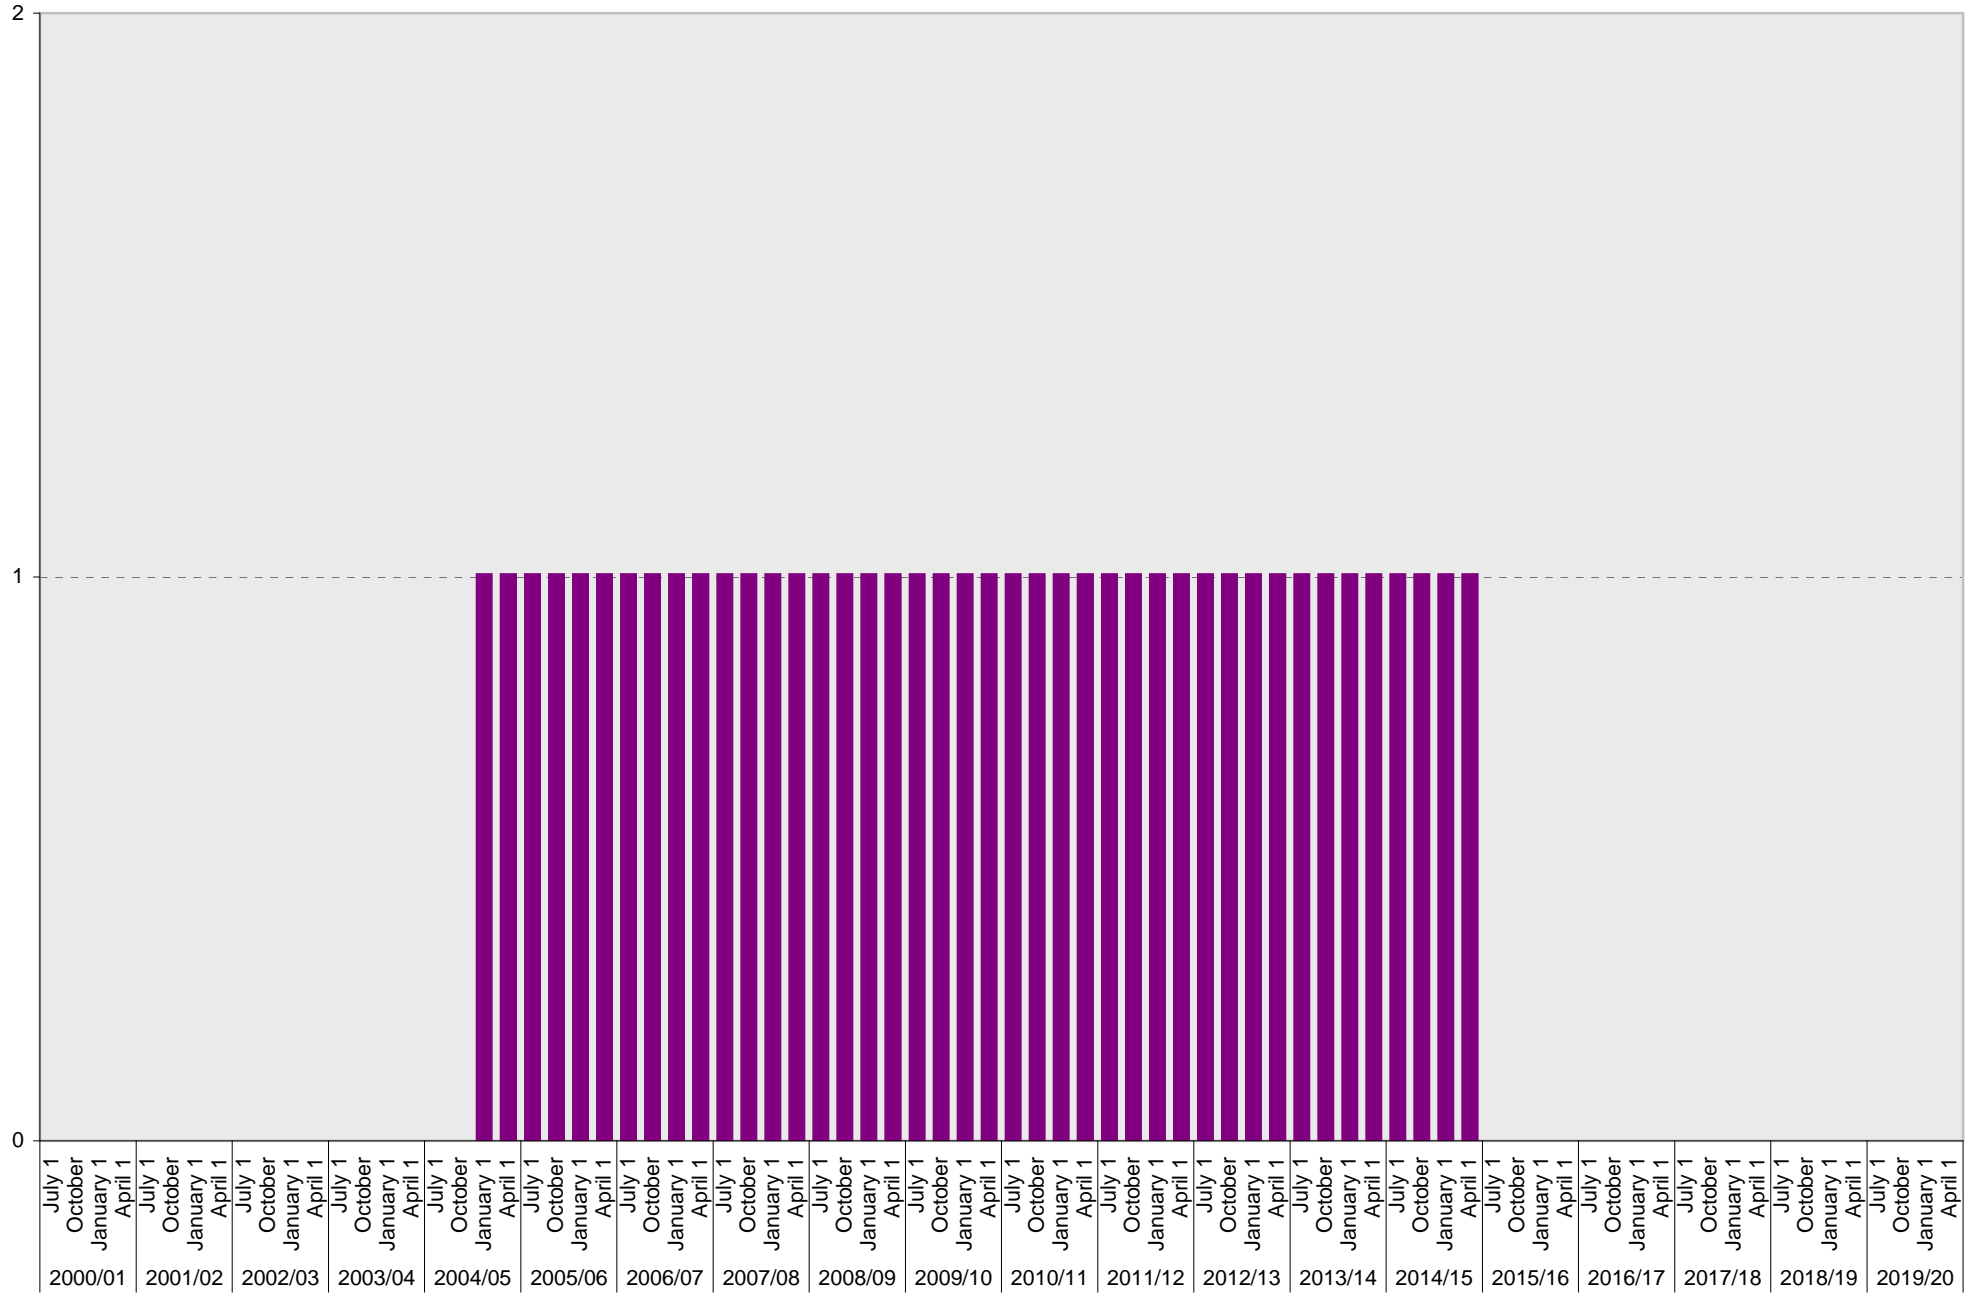

University of California, San Diego Parking Space Inventory

Lot P101: A Parking Spaces

University of California, San Diego Parking Space Inventory

Lot P101: Reserved Parking Spaces

Reserved

University of California, San Diego Parking Space Inventory
Lot P101: Allocated: Machine Shop Visitor Parking Spaces

■ Allocated

University of California, San Diego Parking Space Inventory

Lot P101: Allocated: Total Parking Spaces

University of California, San Diego Parking Space Inventory

Lot P101: Accessible Parking Spaces