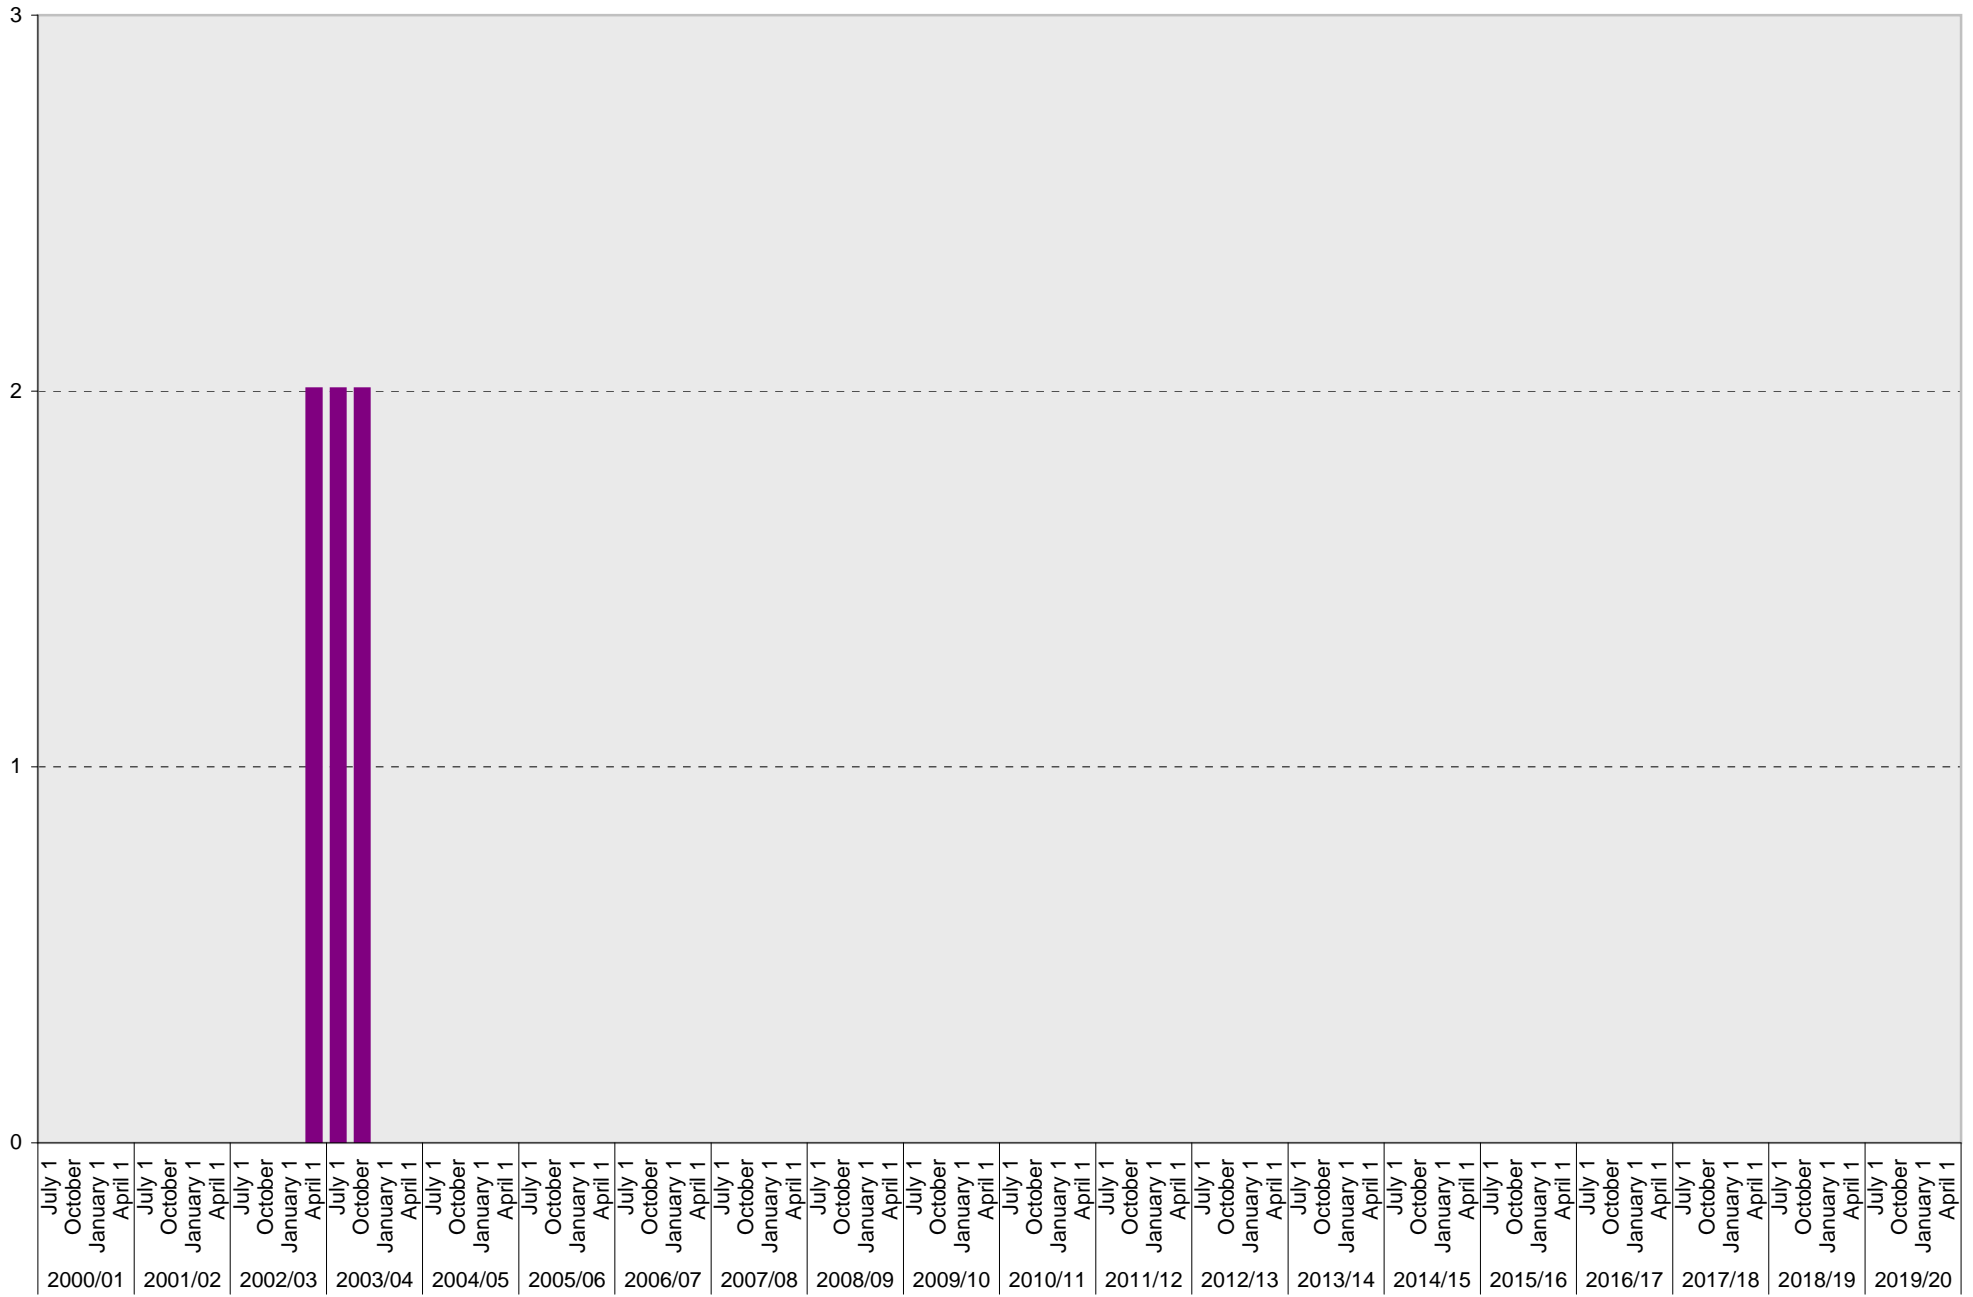

University of California, San Diego Parking Space Inventory

Lot P017: B Parking Spaces

University of California, San Diego Parking Space Inventory

Lot P017: Visitor: Meter Parking Spaces

Visitor: Meter

University of California, San Diego Parking Space Inventory

Lot P017: Visitor: Total Parking Spaces

Visitor: Total

University of California, San Diego Parking Space Inventory

Lot P017: Allocated: Birch Aquarium Permit Machine Visitor Parking Spaces

■ Allocated

University of California, San Diego Parking Space Inventory