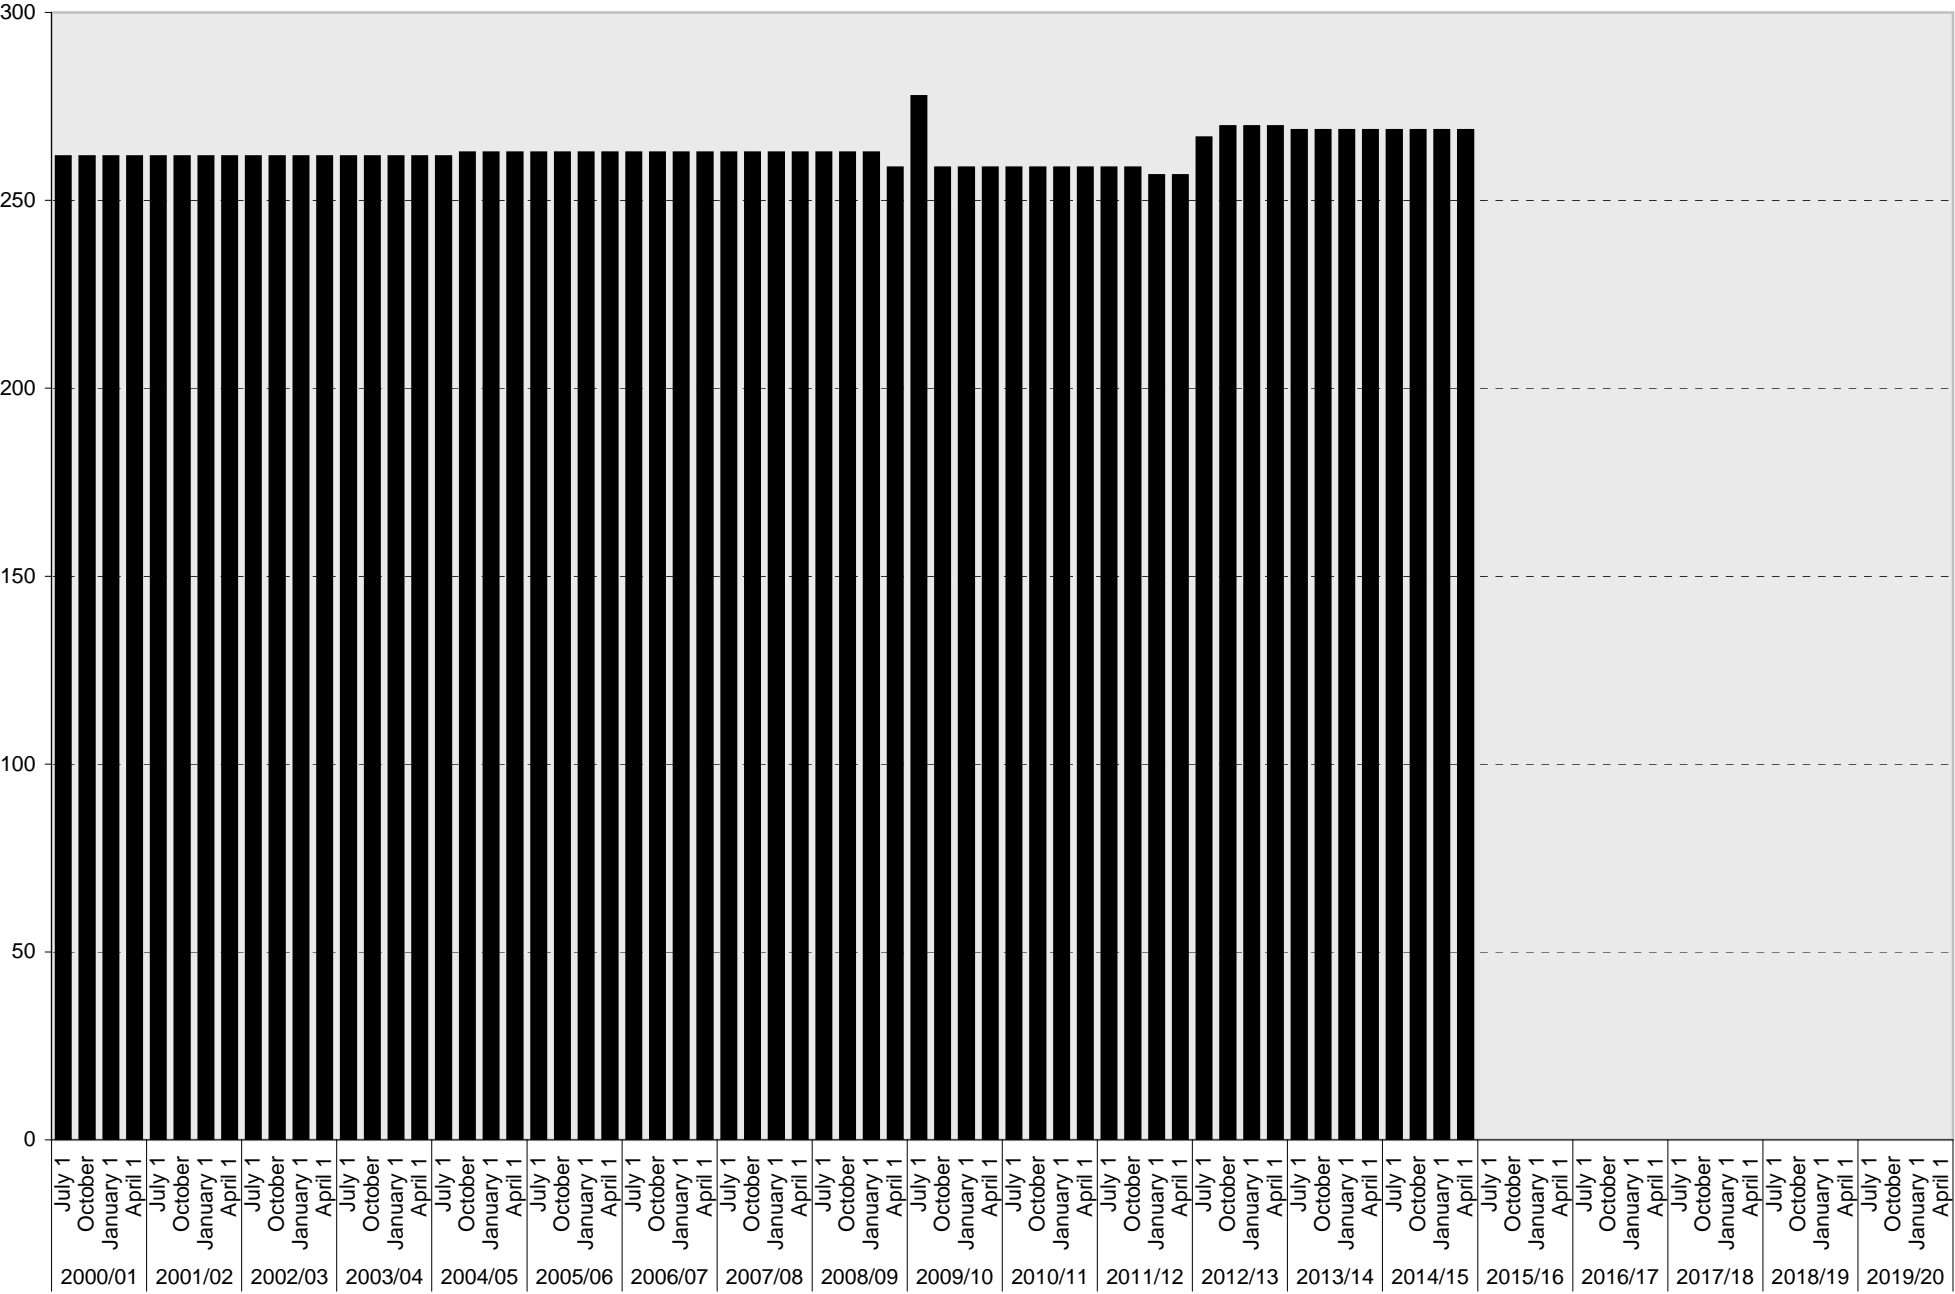

University of California, San Diego Parking Space Inventory

Lot P017: Total Parking Spaces

■ Total