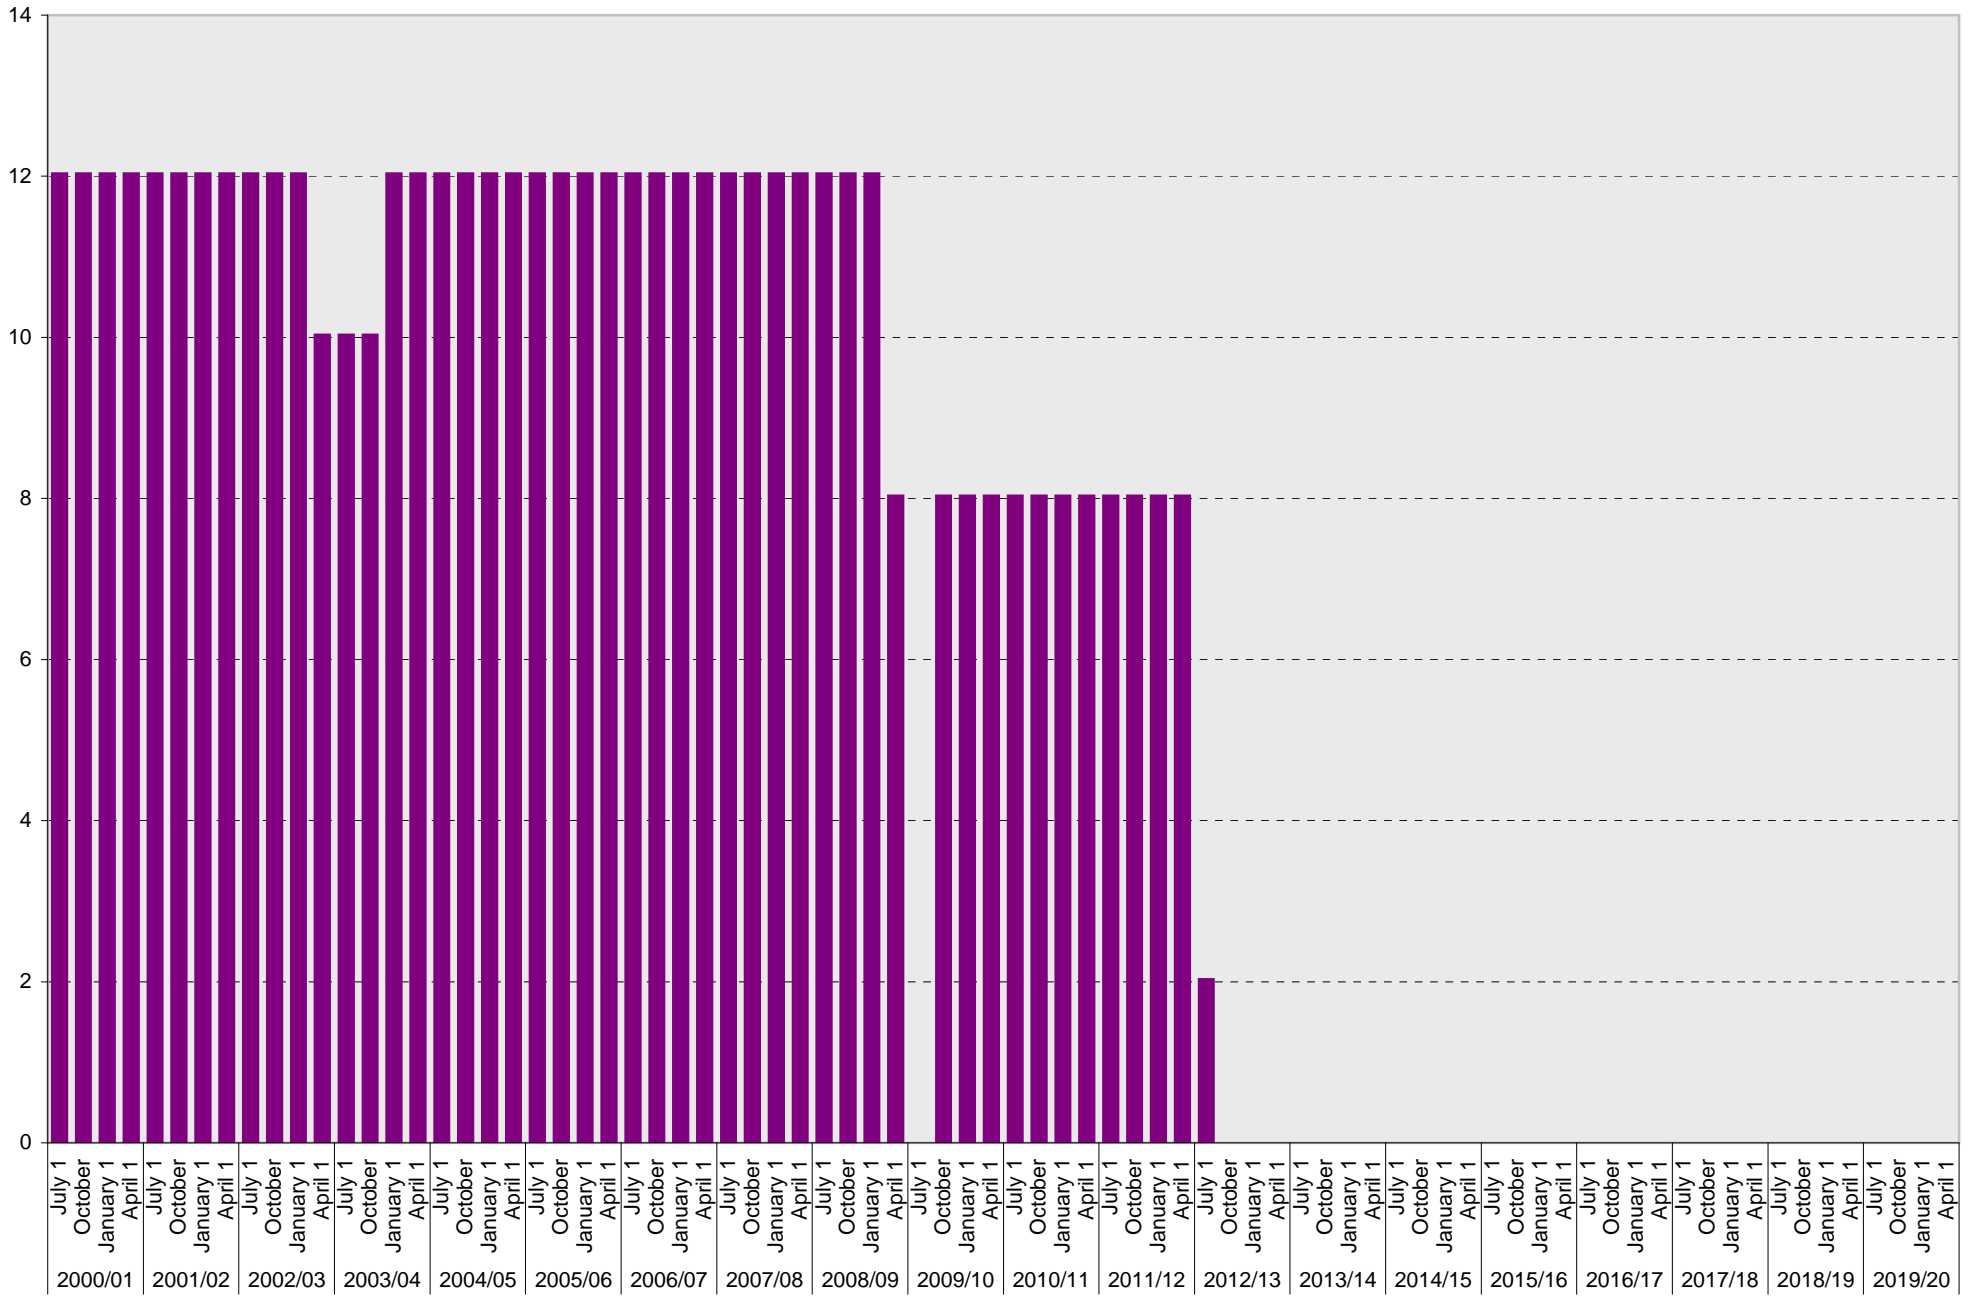

Lot P017: Visitor: Total Parking Spaces

Visitor: Total

University of California, San Diego Parking Space Inventory

Lot P017: Allocated: Birch Aquarium Permit Machine Visitor Parking Spaces

■ Allocated

University of California, San Diego Parking Space Inventory

Lot P017: Allocated: Birch Aquarium Visitor Parking Spaces

■ Allocated

University of California, San Diego Parking Space Inventory
 Lot P017: Allocated: Birch Aquarium Visitor: Bus Parking Spaces

■ Allocated