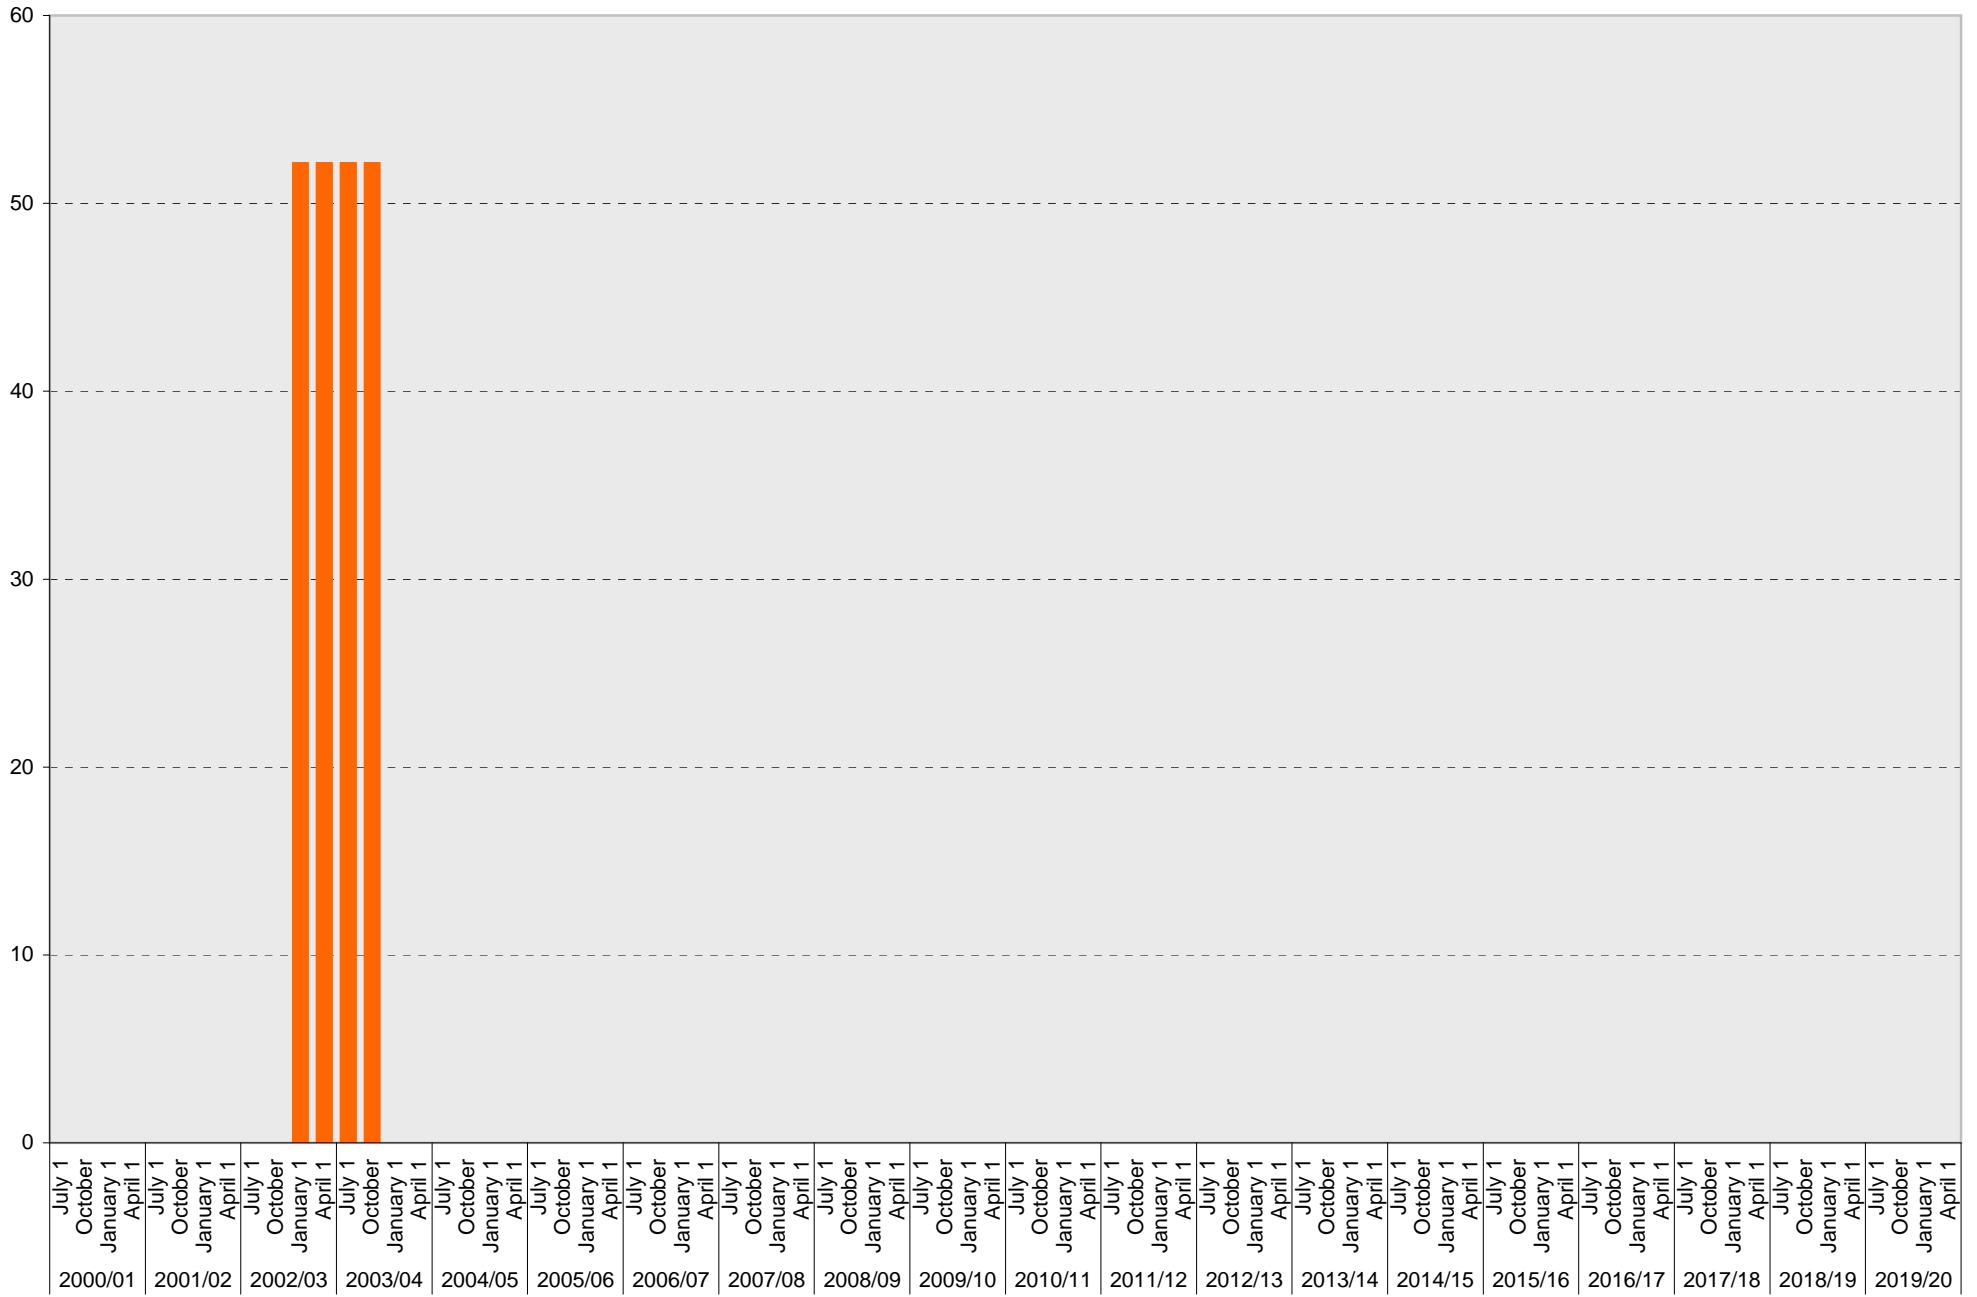

University of California, San Diego Parking Space Inventory

Lot P017: B Parking Spaces

University of California, San Diego Parking Space Inventory

Lot P017: Visitor: Meter Parking Spaces

Visitor: Meter

University of California, San Diego Parking Space Inventory

Lot P017: Visitor: Total Parking Spaces

Visitor: Total

University of California, San Diego Parking Space Inventory

Lot P017: Allocated: Birch Aquarium Permit Machine Visitor Parking Spaces

■ Allocated

University of California, San Diego Parking Space Inventory