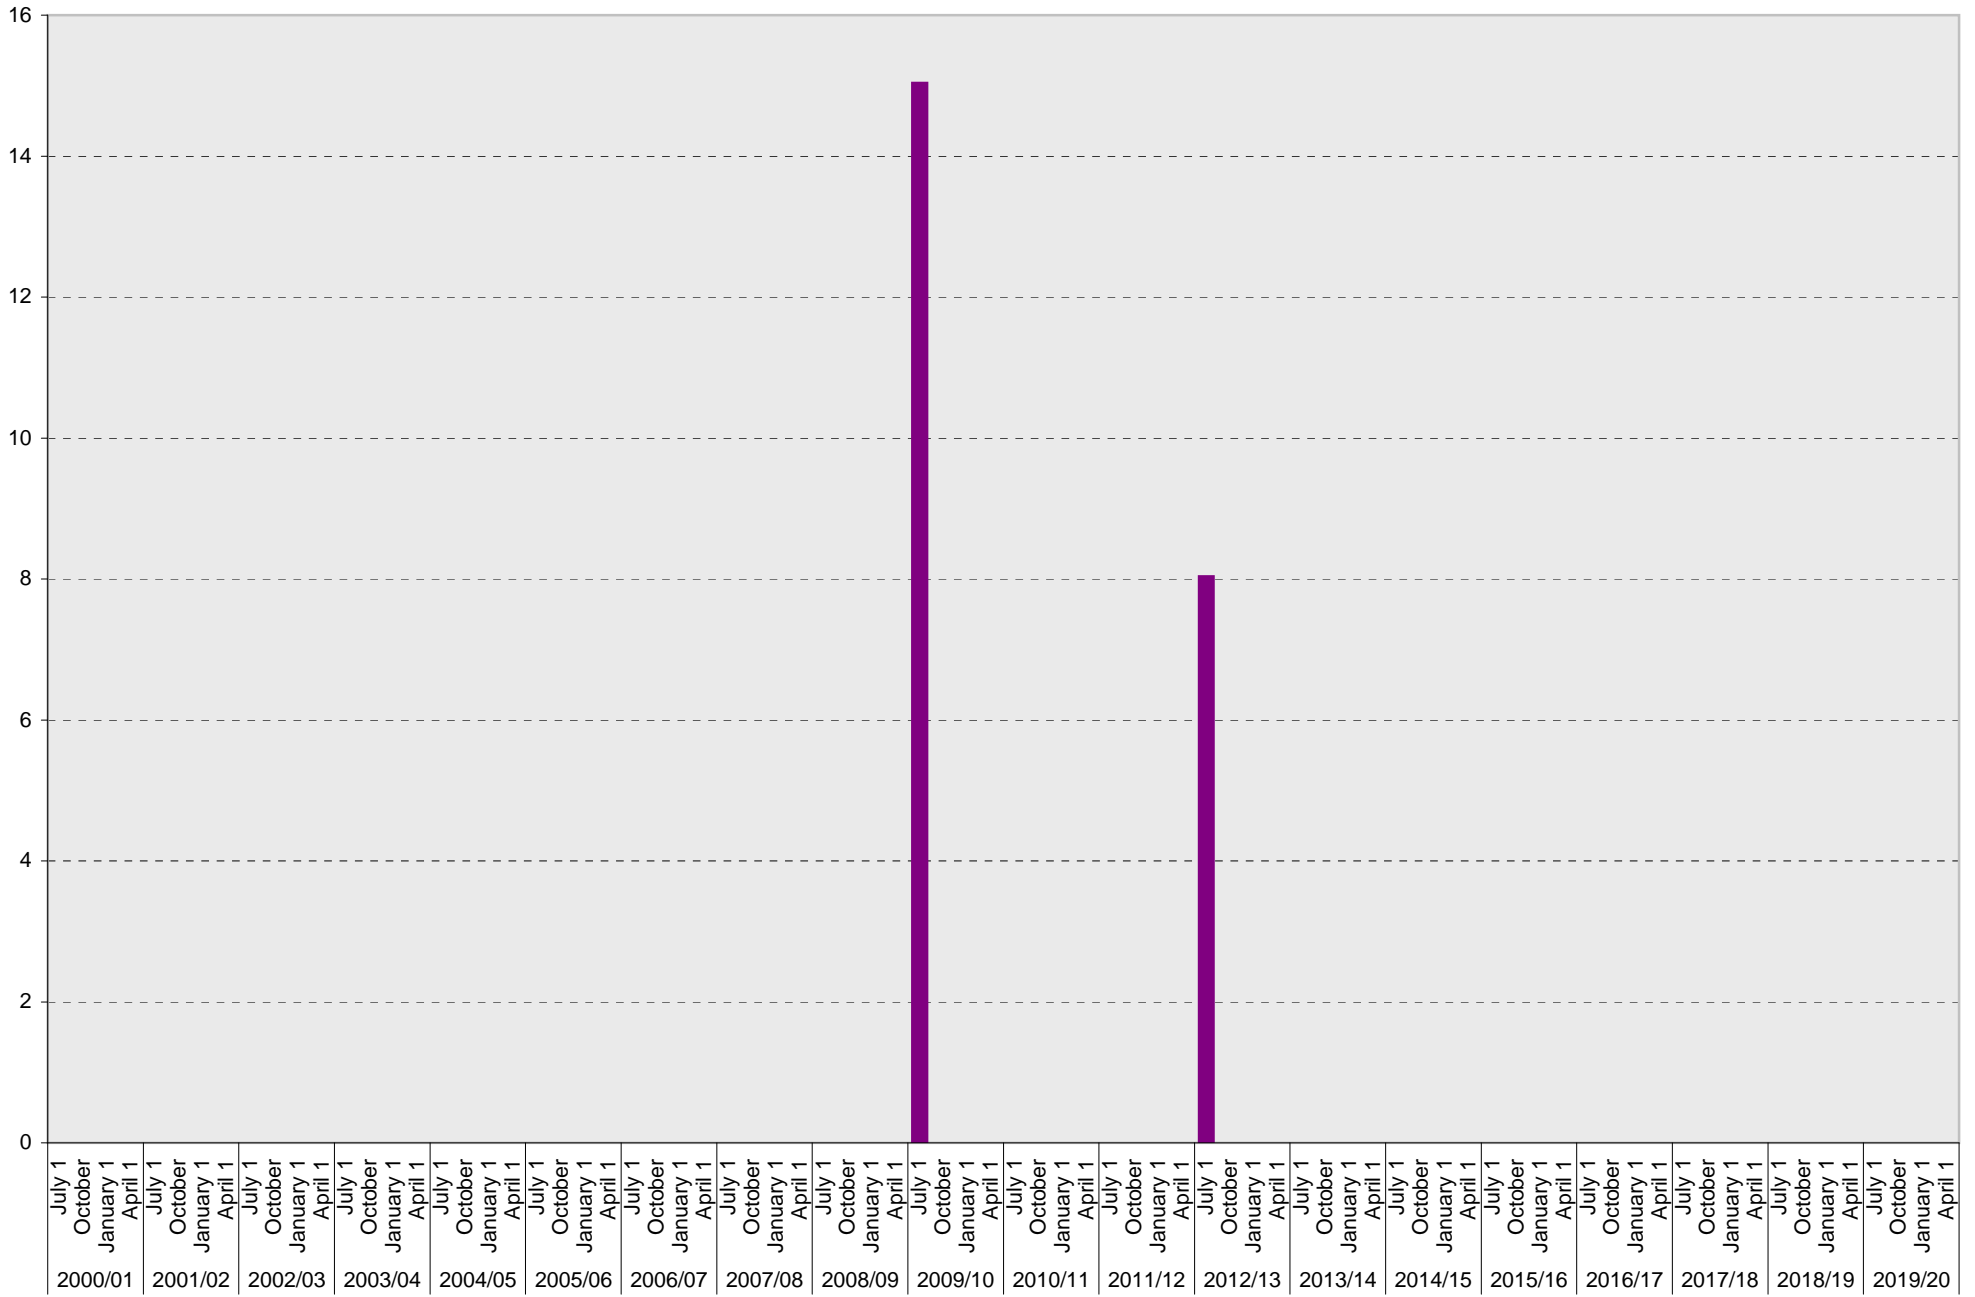

University of California, San Diego Parking Space Inventory

Lot P017: Allocated: Summer Camp Parking Spaces

■ Allocated