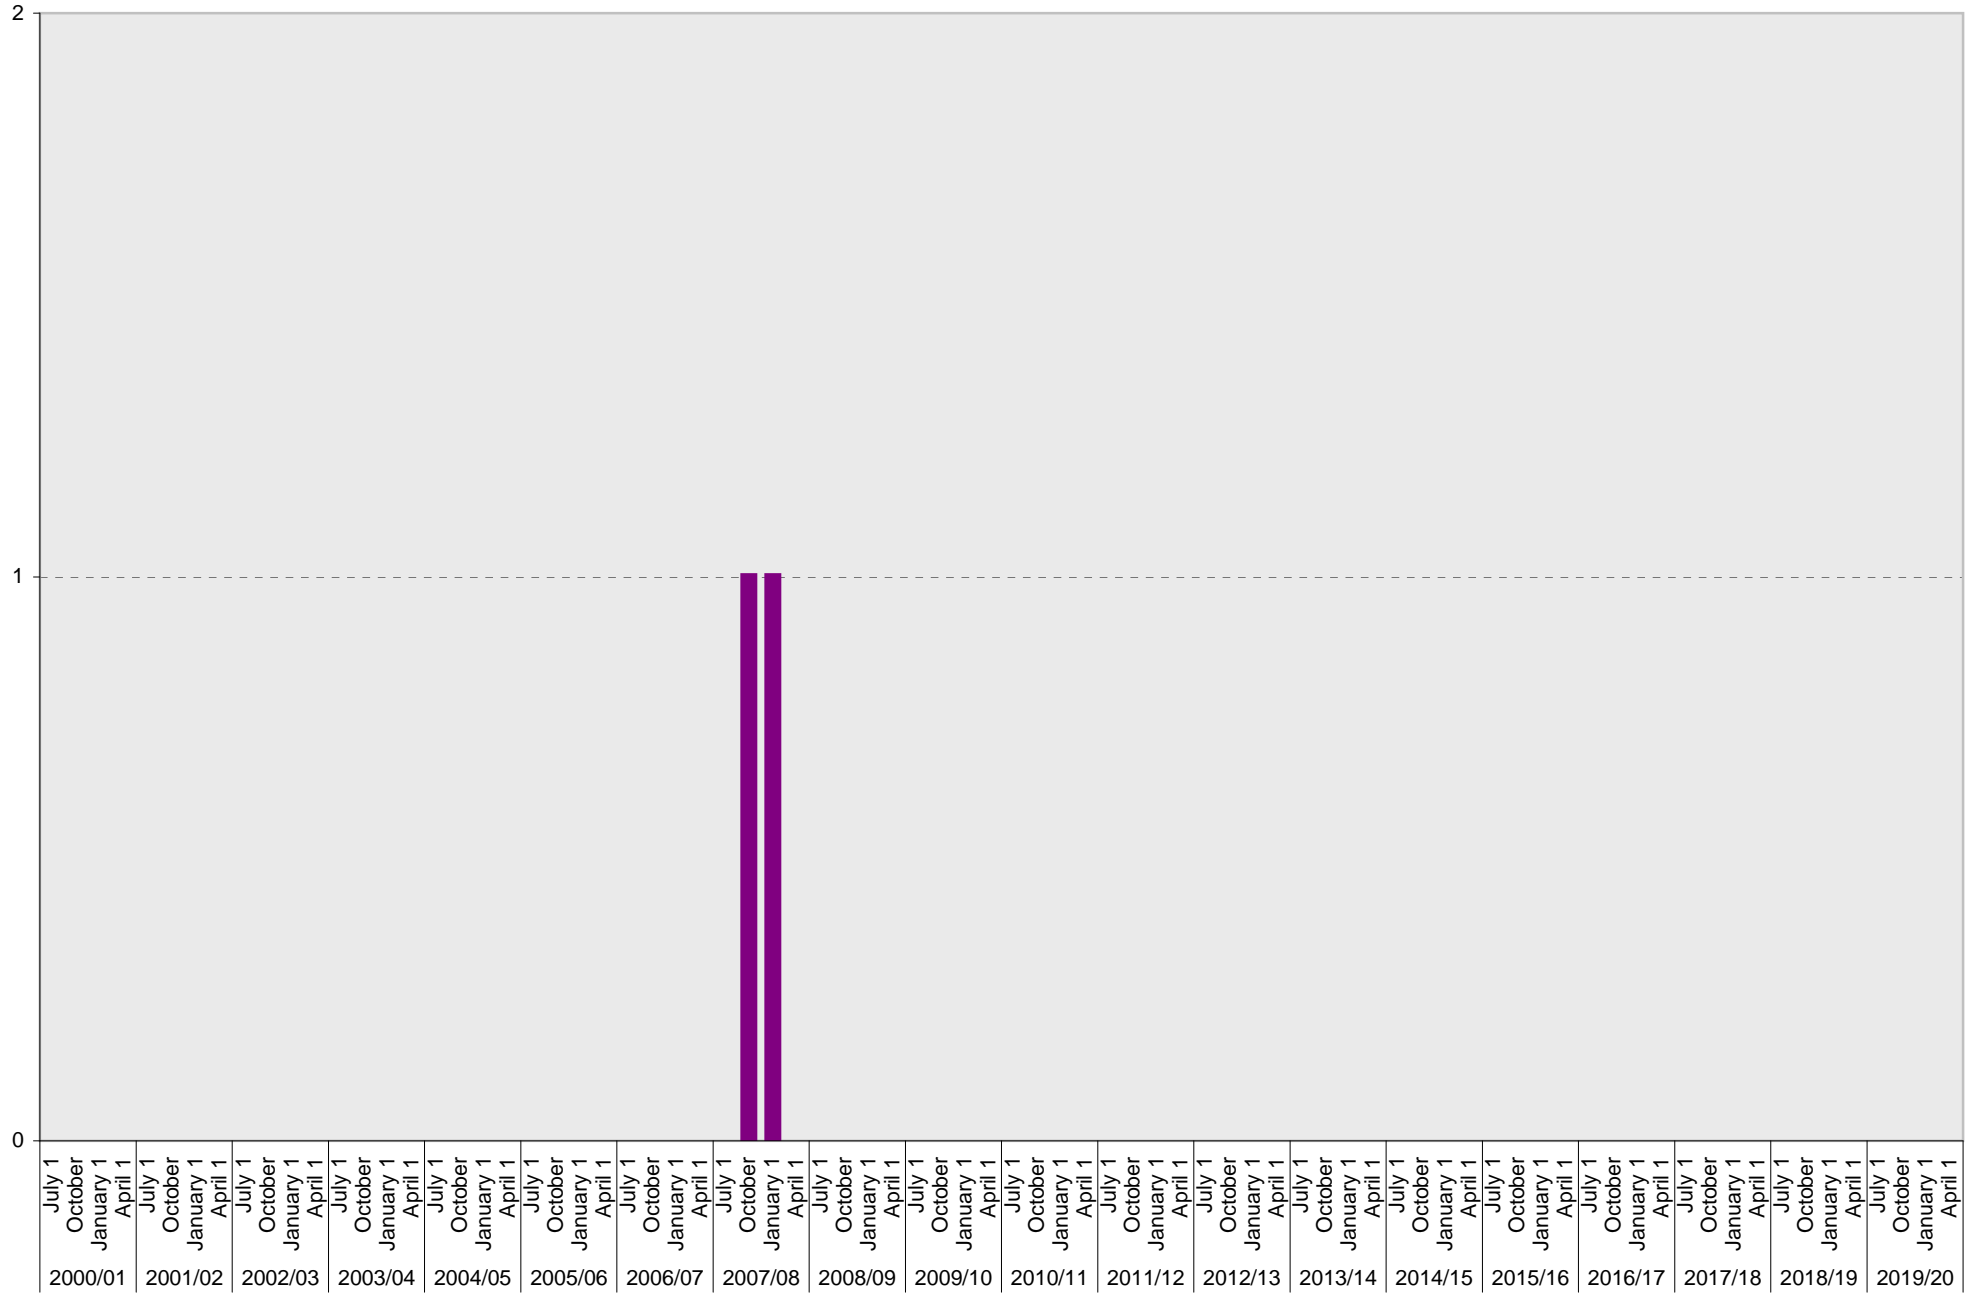

University of California, San Diego Parking Space Inventory

Lot P017: Allocated: Flexcar Parking Spaces

■ Allocated