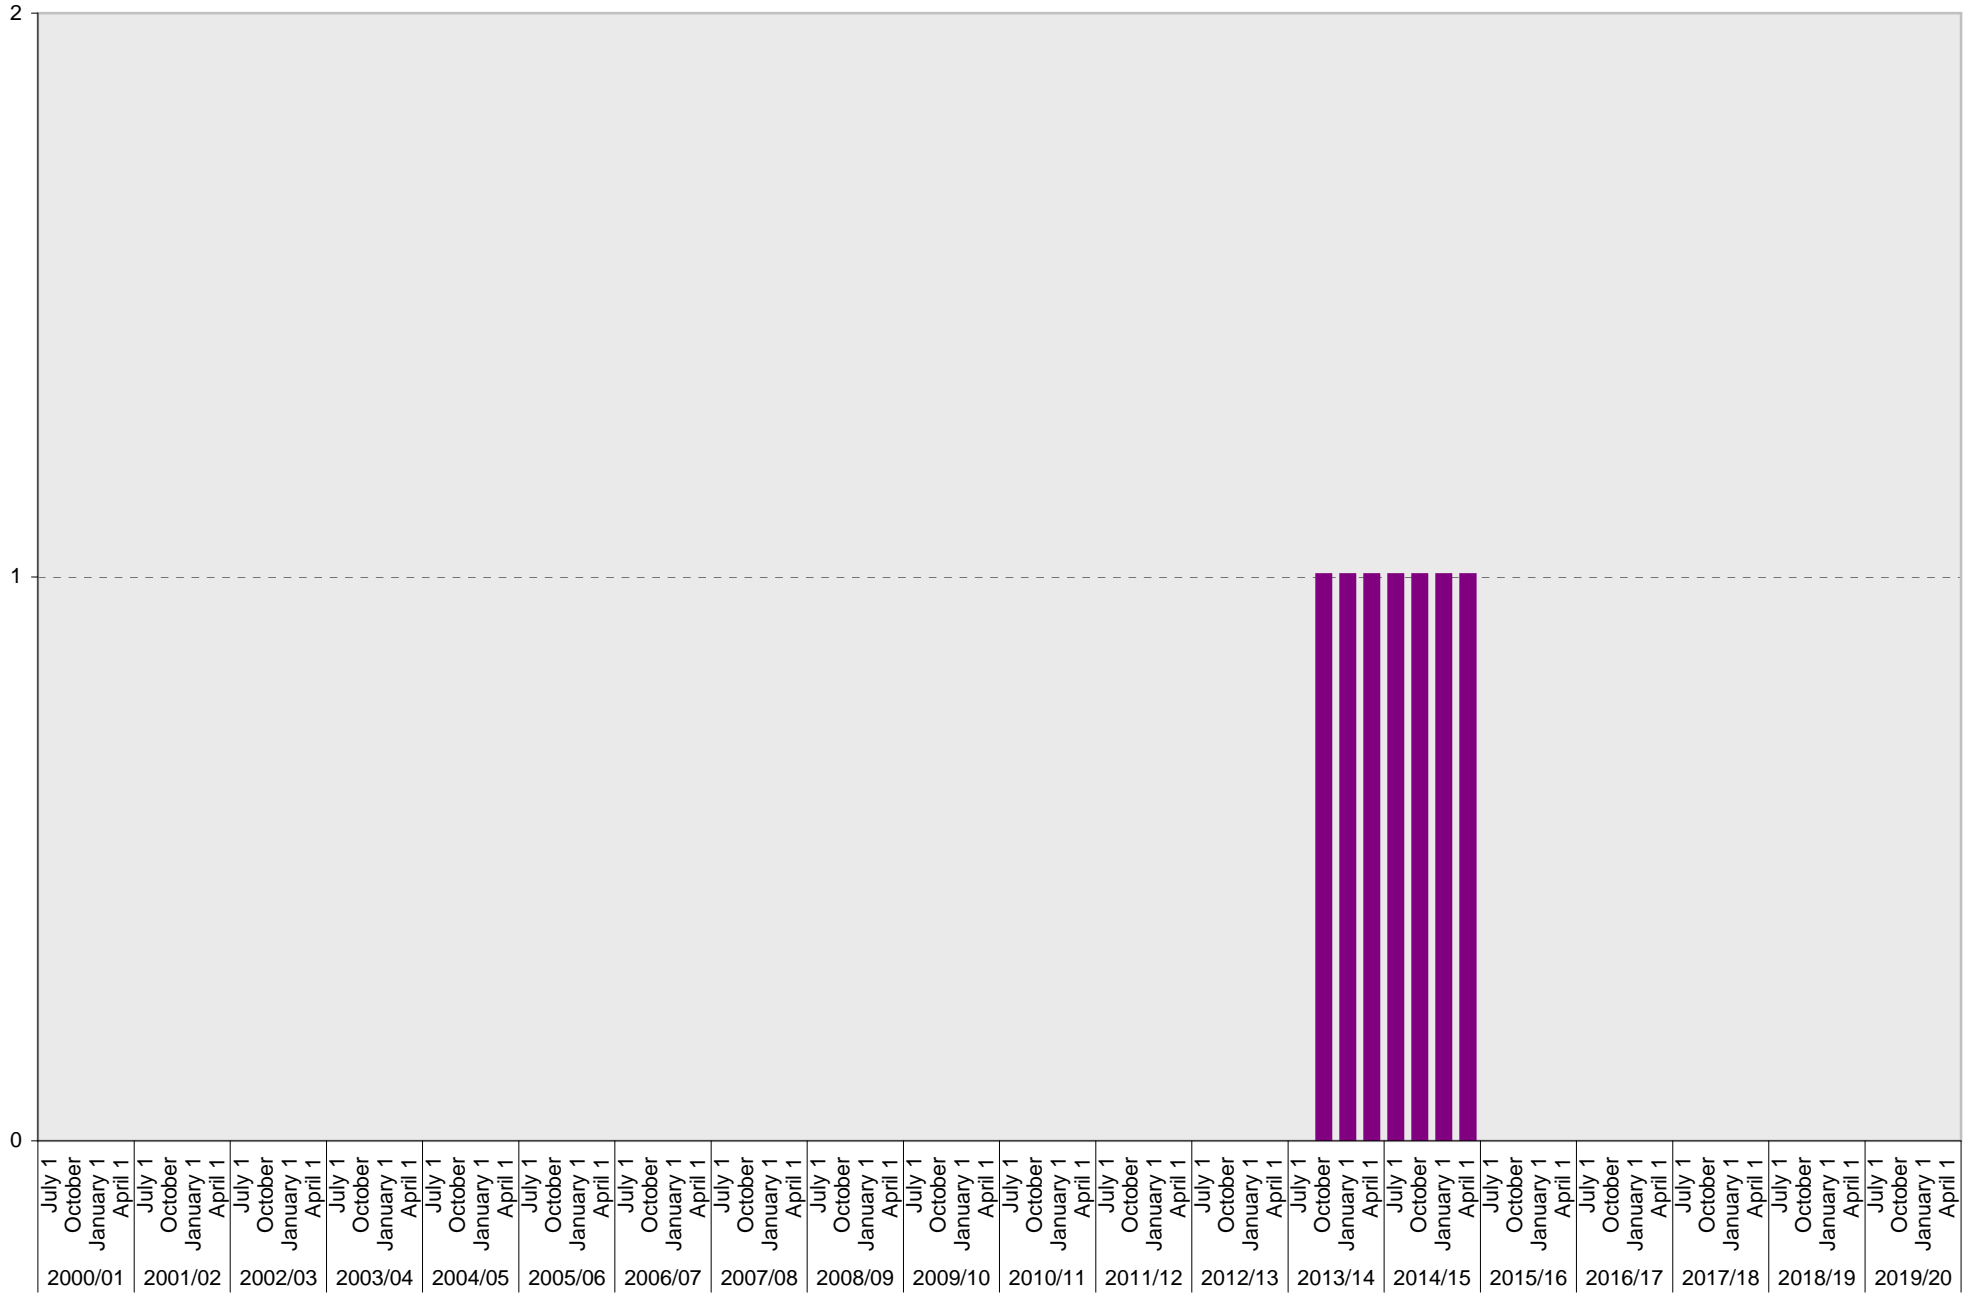

University of California, San Diego Parking Space Inventory
Lot P017: Allocated: Electric Vehicle Parking Spaces

■ Allocated