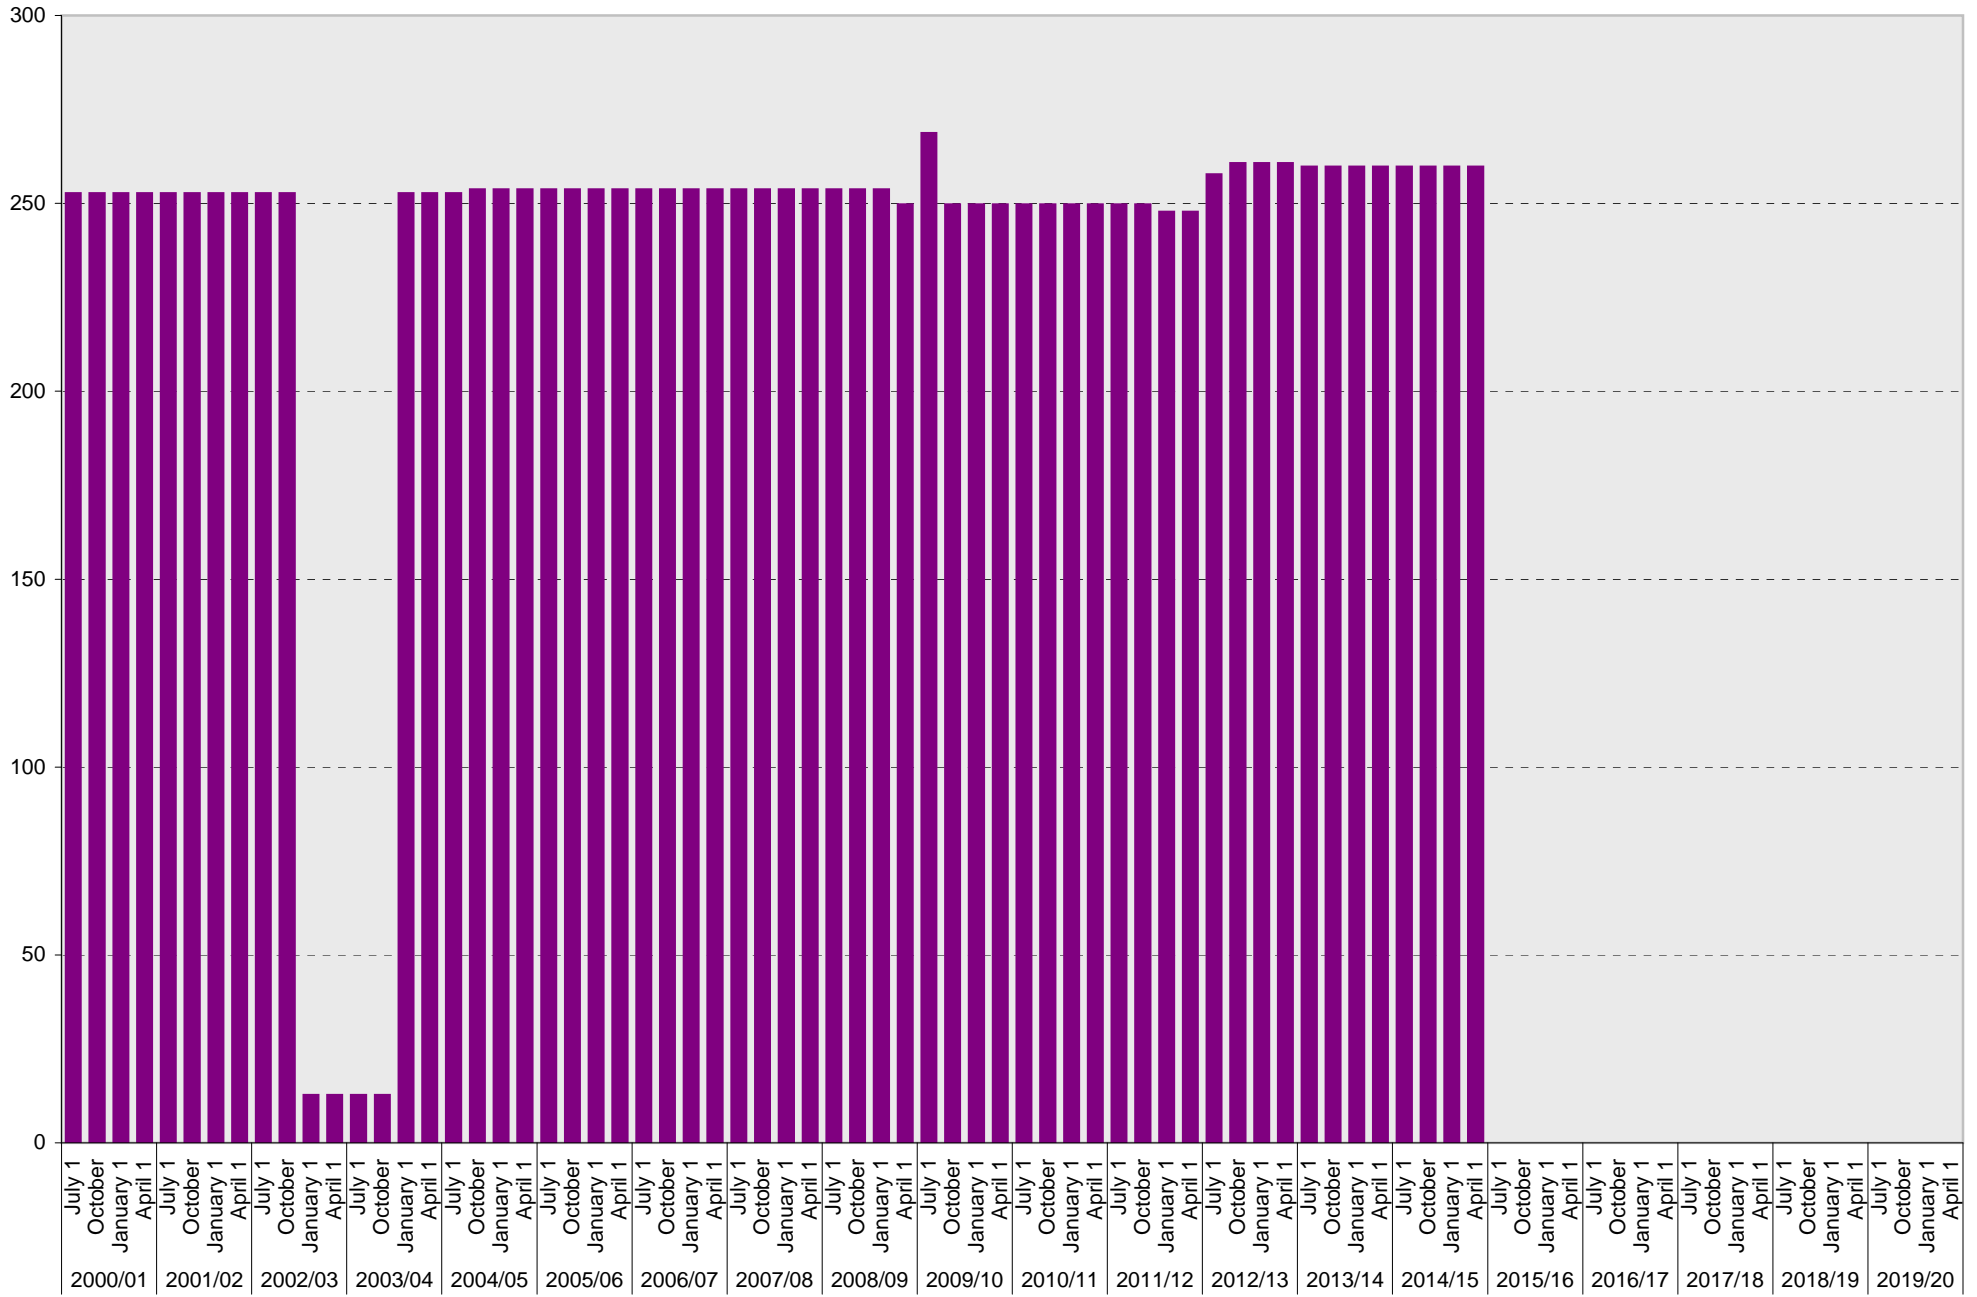

University of California, San Diego Parking Space Inventory

Lot P017: Allocated: Total Parking Spaces

■ Allocated: Total