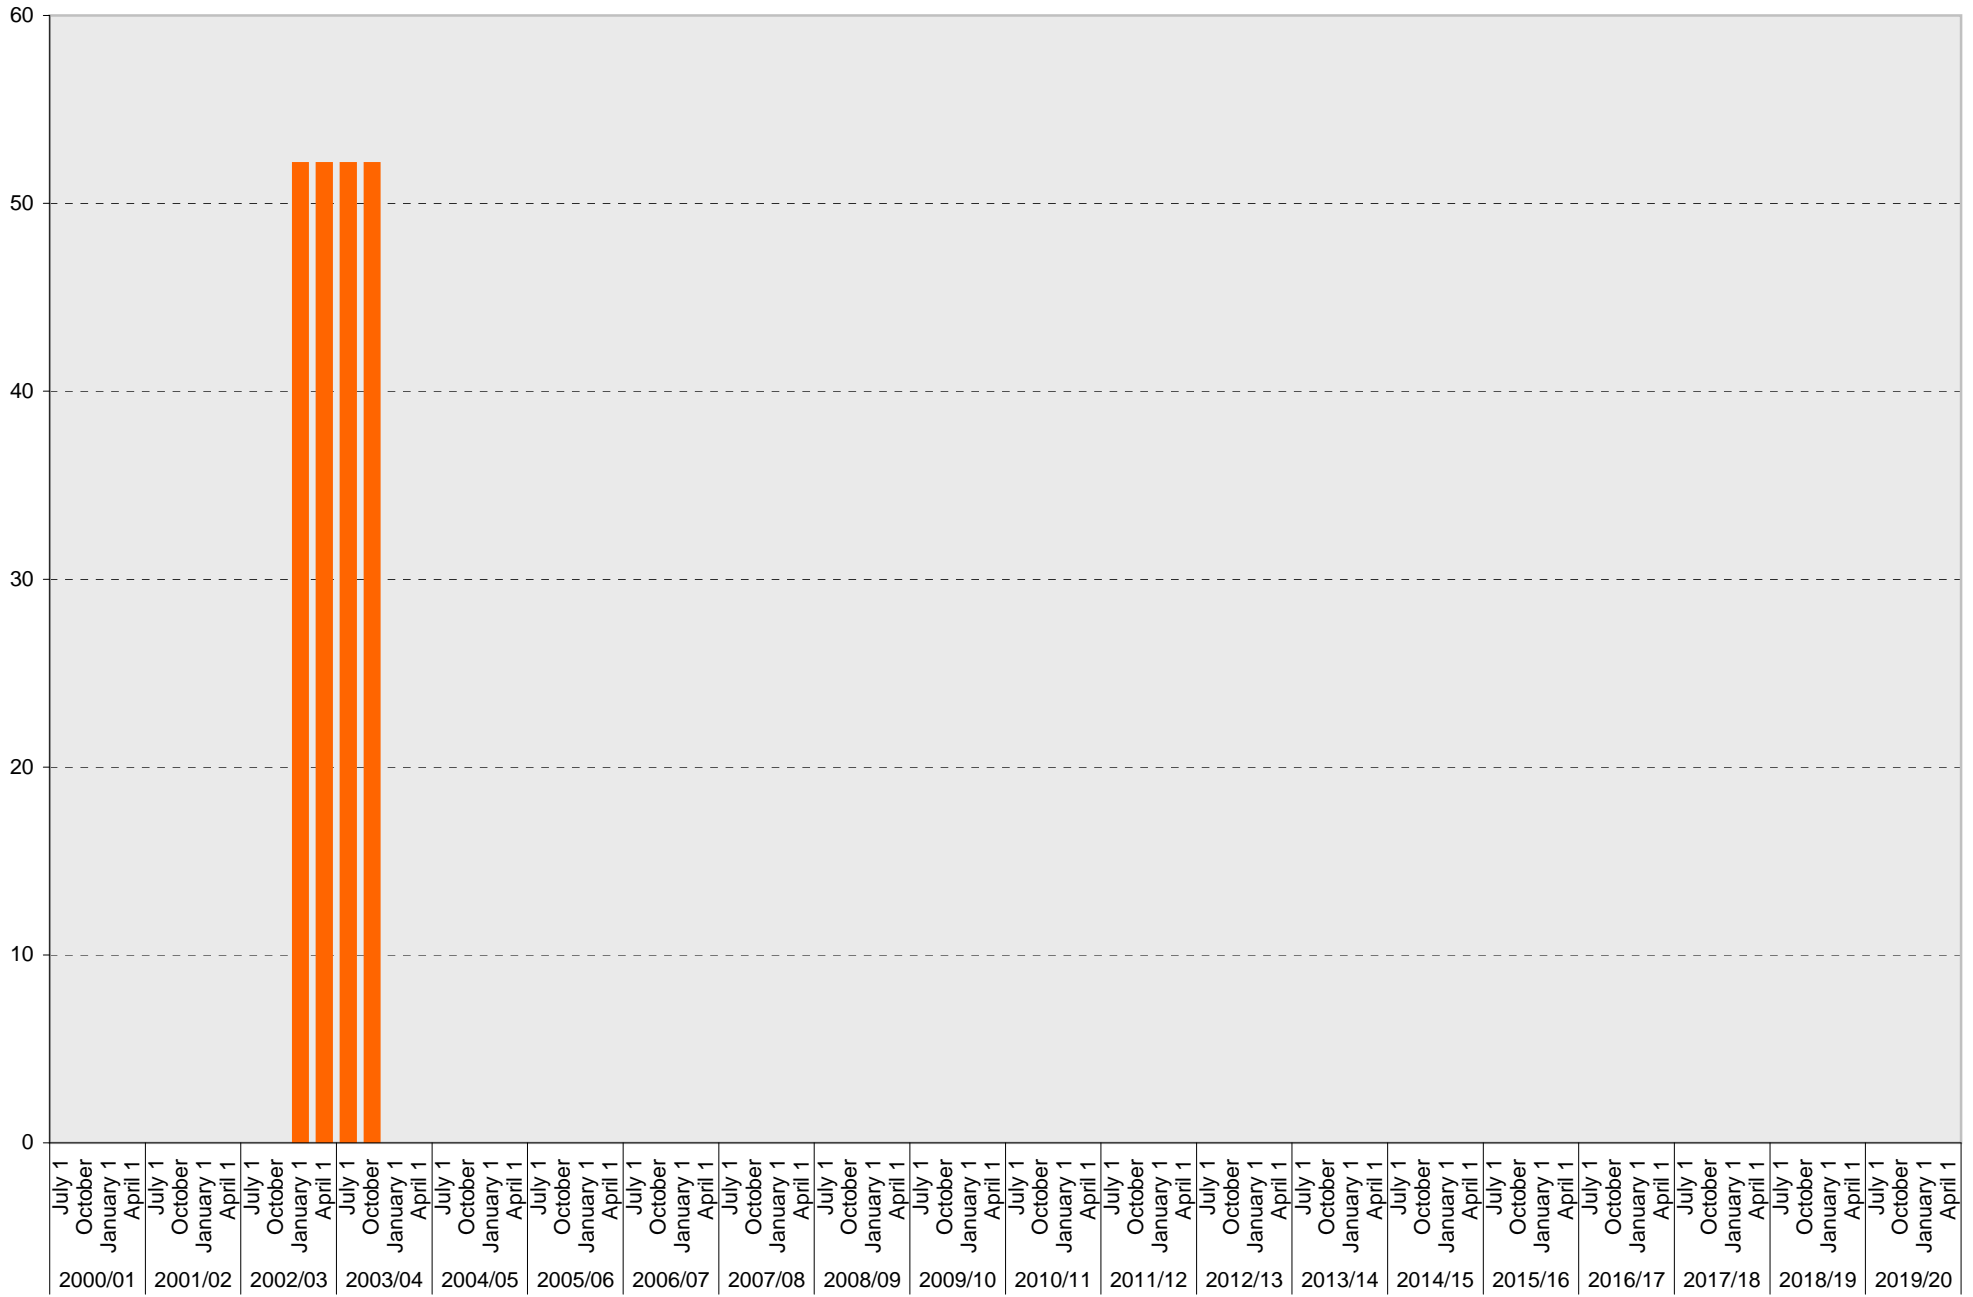

University of California, San Diego Parking Space Inventory

Lot P017: B Parking Spaces

University of California, San Diego Parking Space Inventory

Lot P017: Visitor: Meter Parking Spaces

Visitor: Meter

University of California, San Diego Parking Space Inventory

Lot P017: Visitor: Total Parking Spaces

Visitor: Total

University of California, San Diego Parking Space Inventory

Lot P017: Allocated: Birch Aquarium Permit Machine Visitor Parking Spaces

■ Allocated

University of California, San Diego Parking Space Inventory