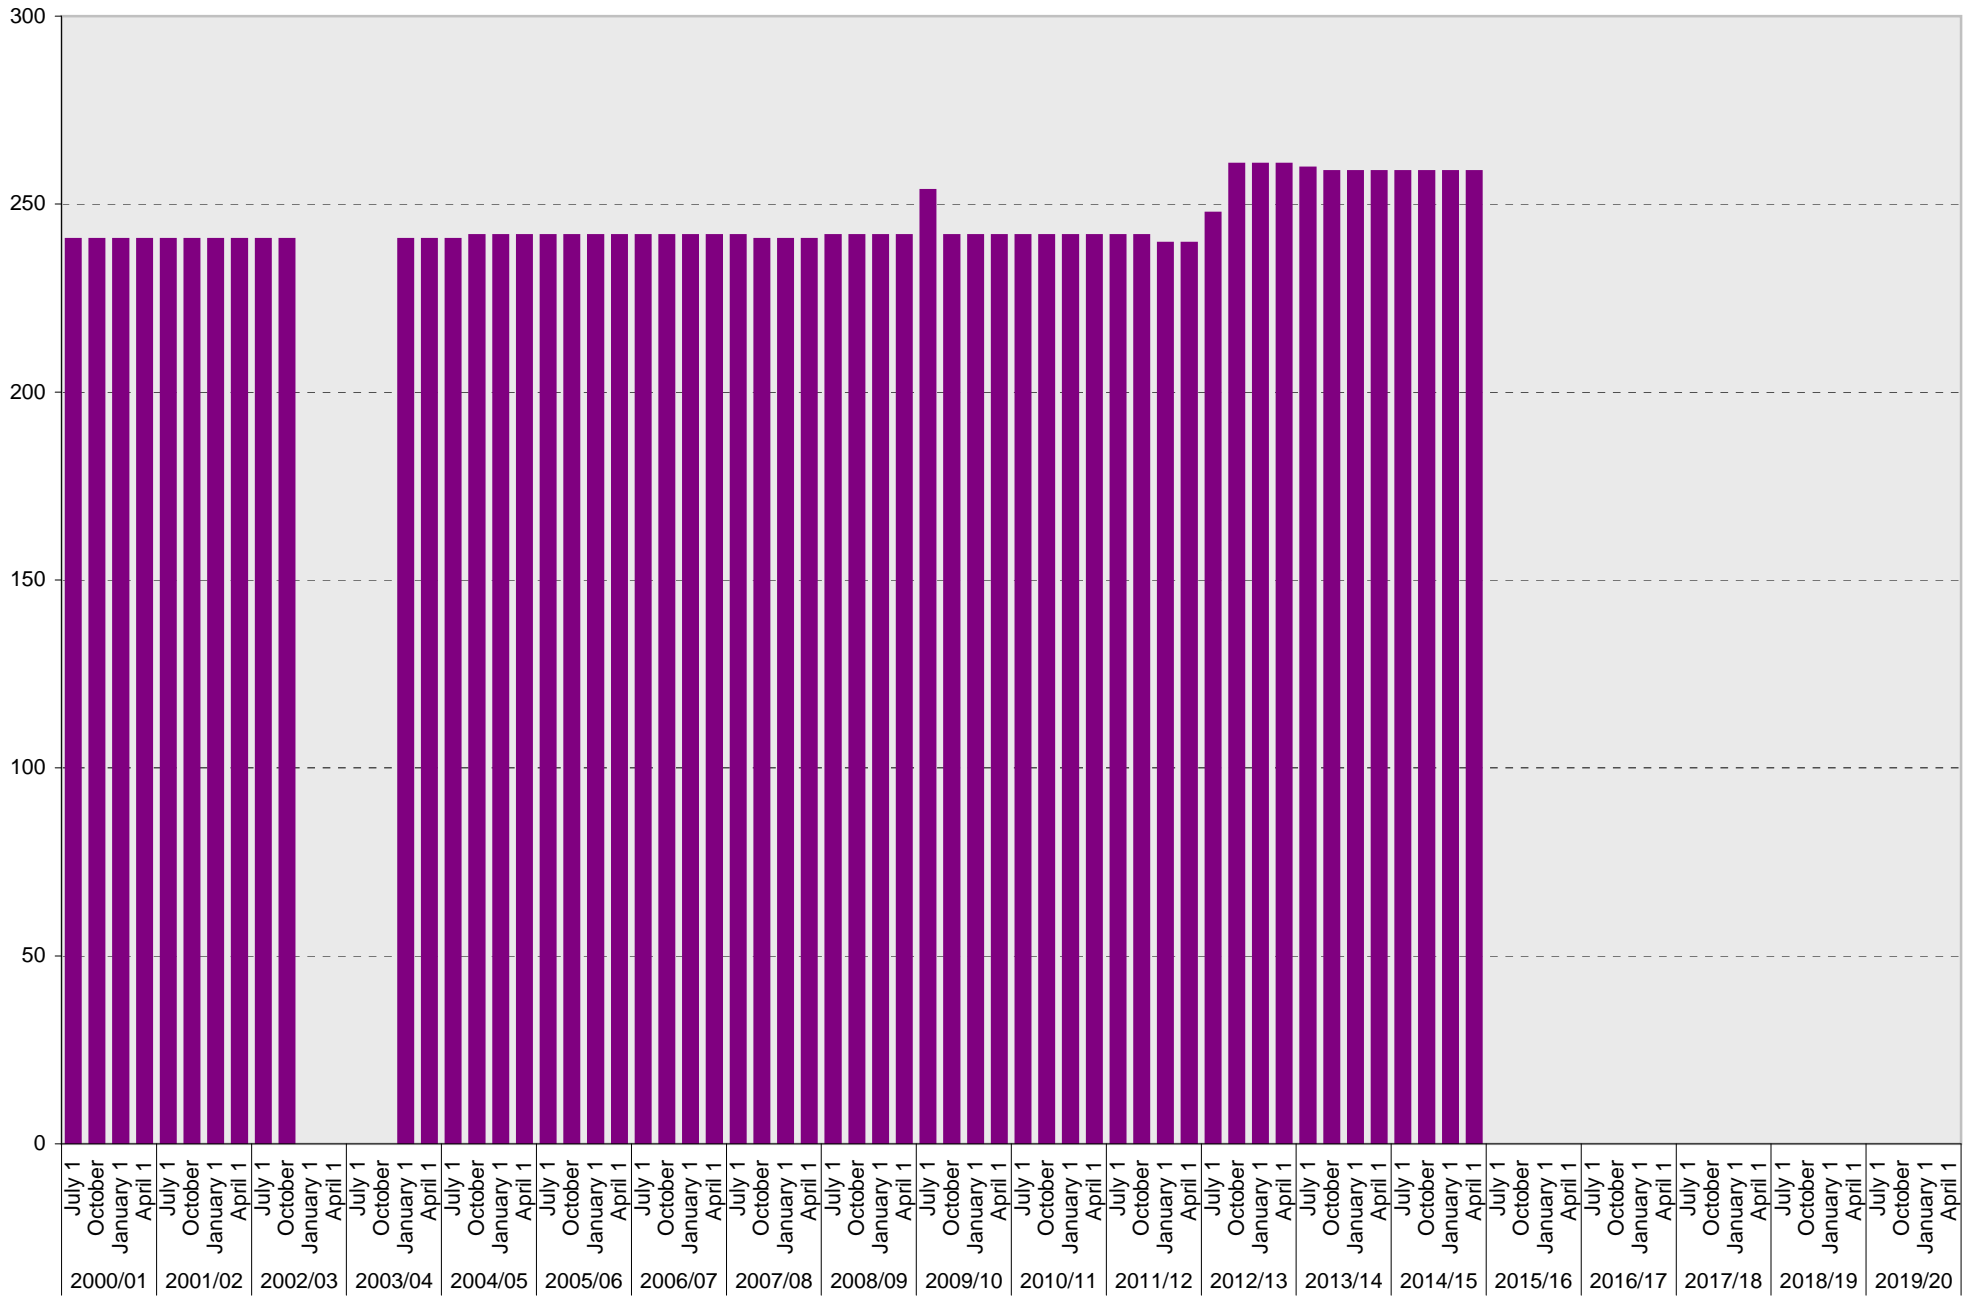

Lot P017: Visitor: Total Parking Spaces

Visitor: Total

University of California, San Diego Parking Space Inventory

Lot P017: Allocated: Birch Aquarium Permit Machine Visitor Parking Spaces

■ Allocated

University of California, San Diego Parking Space Inventory

Lot P017: Allocated: Birch Aquarium Visitor Parking Spaces

■ Allocated

University of California, San Diego Parking Space Inventory
 Lot P017: Allocated: Birch Aquarium Visitor: Bus Parking Spaces

■ Allocated