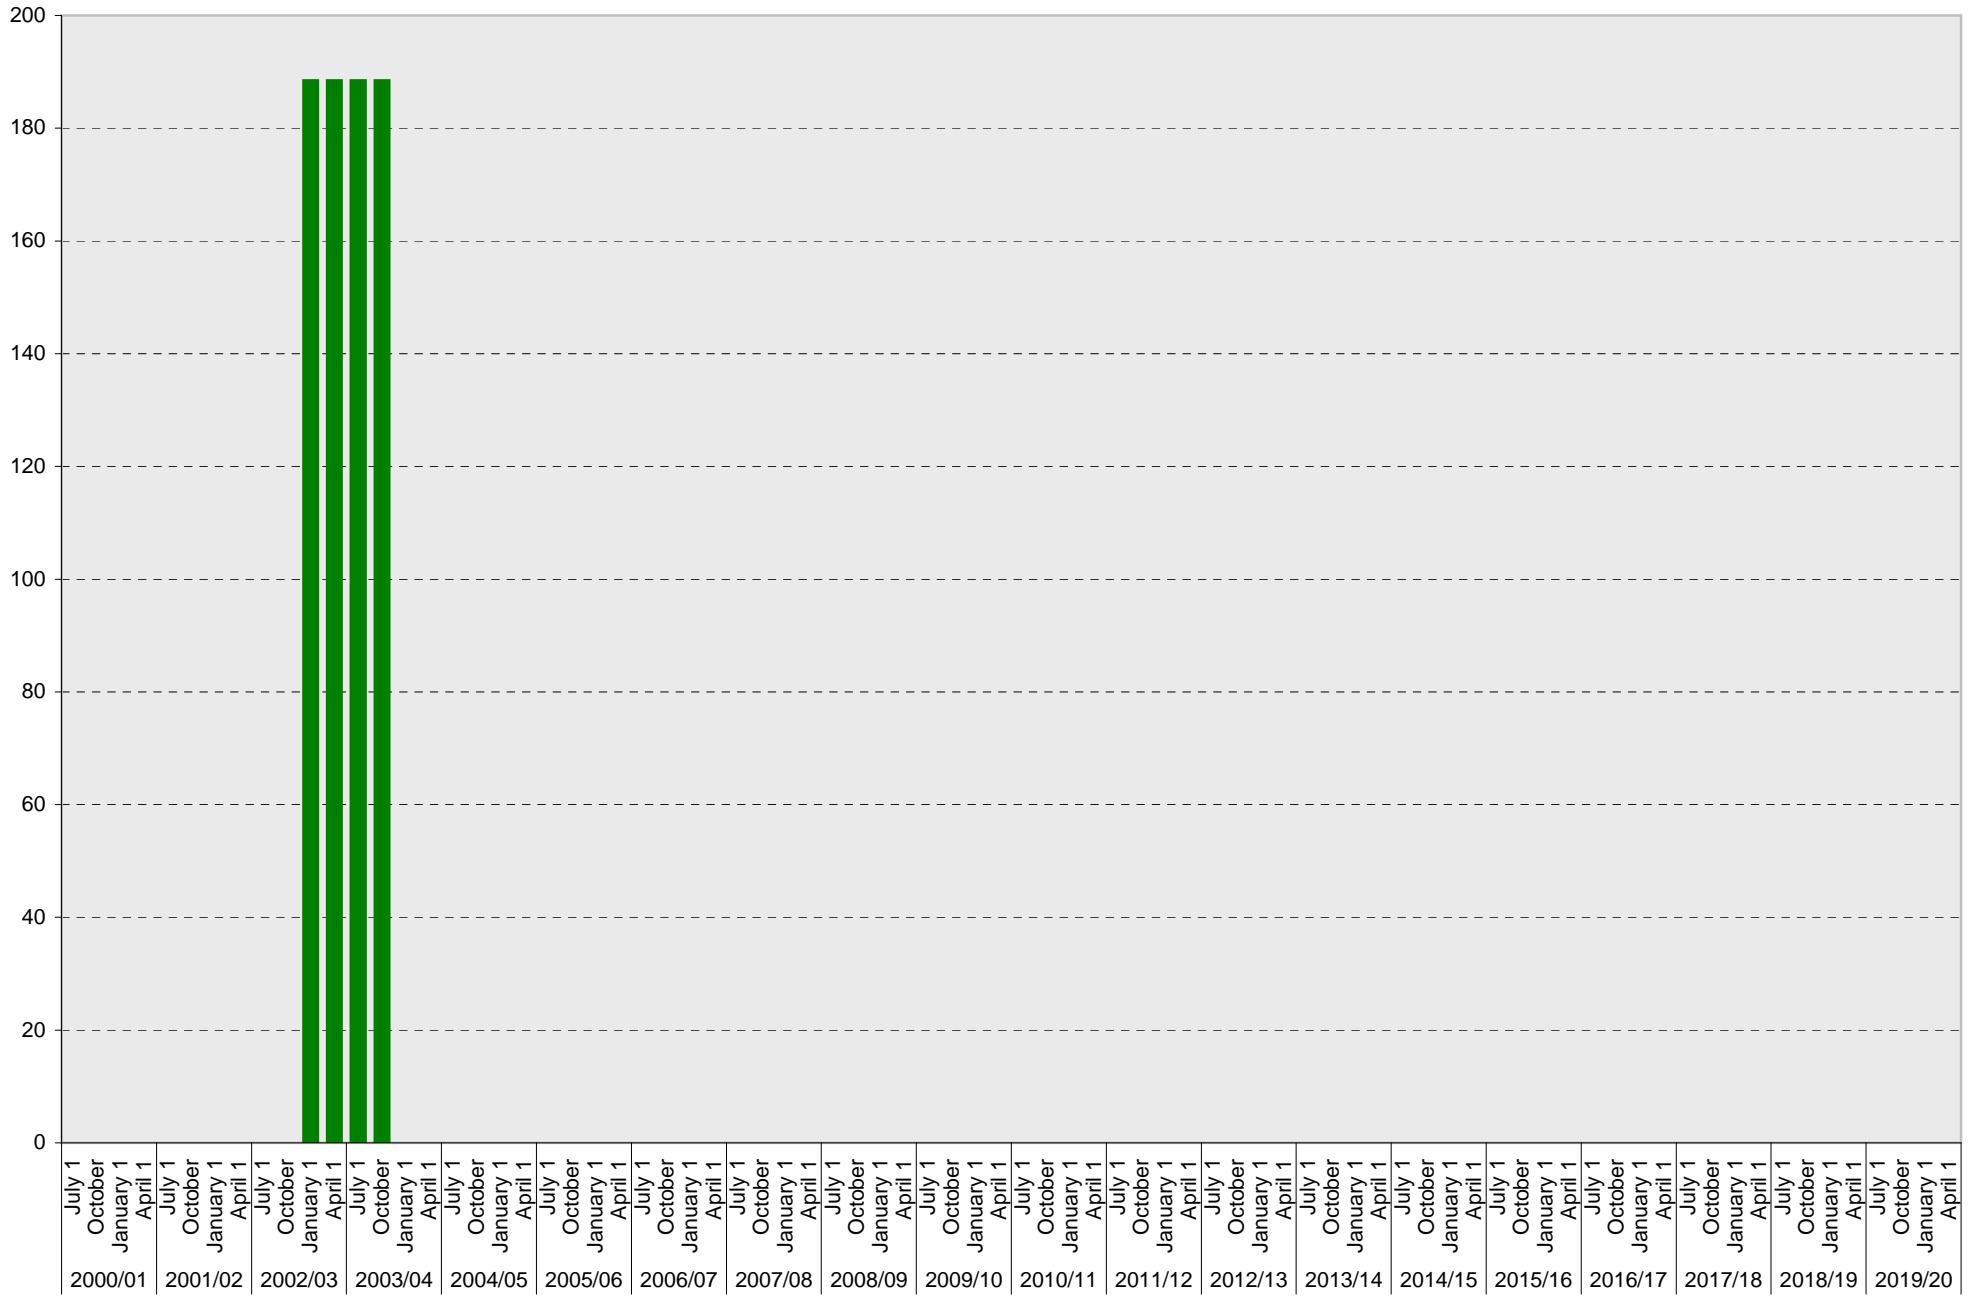

University of California, San Diego Parking Space Inventory

Lot P017: B Parking Spaces

University of California, San Diego Parking Space Inventory

Lot P017: Visitor: Meter Parking Spaces

Visitor: Meter

University of California, San Diego Parking Space Inventory

Lot P017: Visitor: Total Parking Spaces

Visitor: Total

University of California, San Diego Parking Space Inventory

Lot P017: Allocated: Birch Aquarium Permit Machine Visitor Parking Spaces

■ Allocated

University of California, San Diego Parking Space Inventory