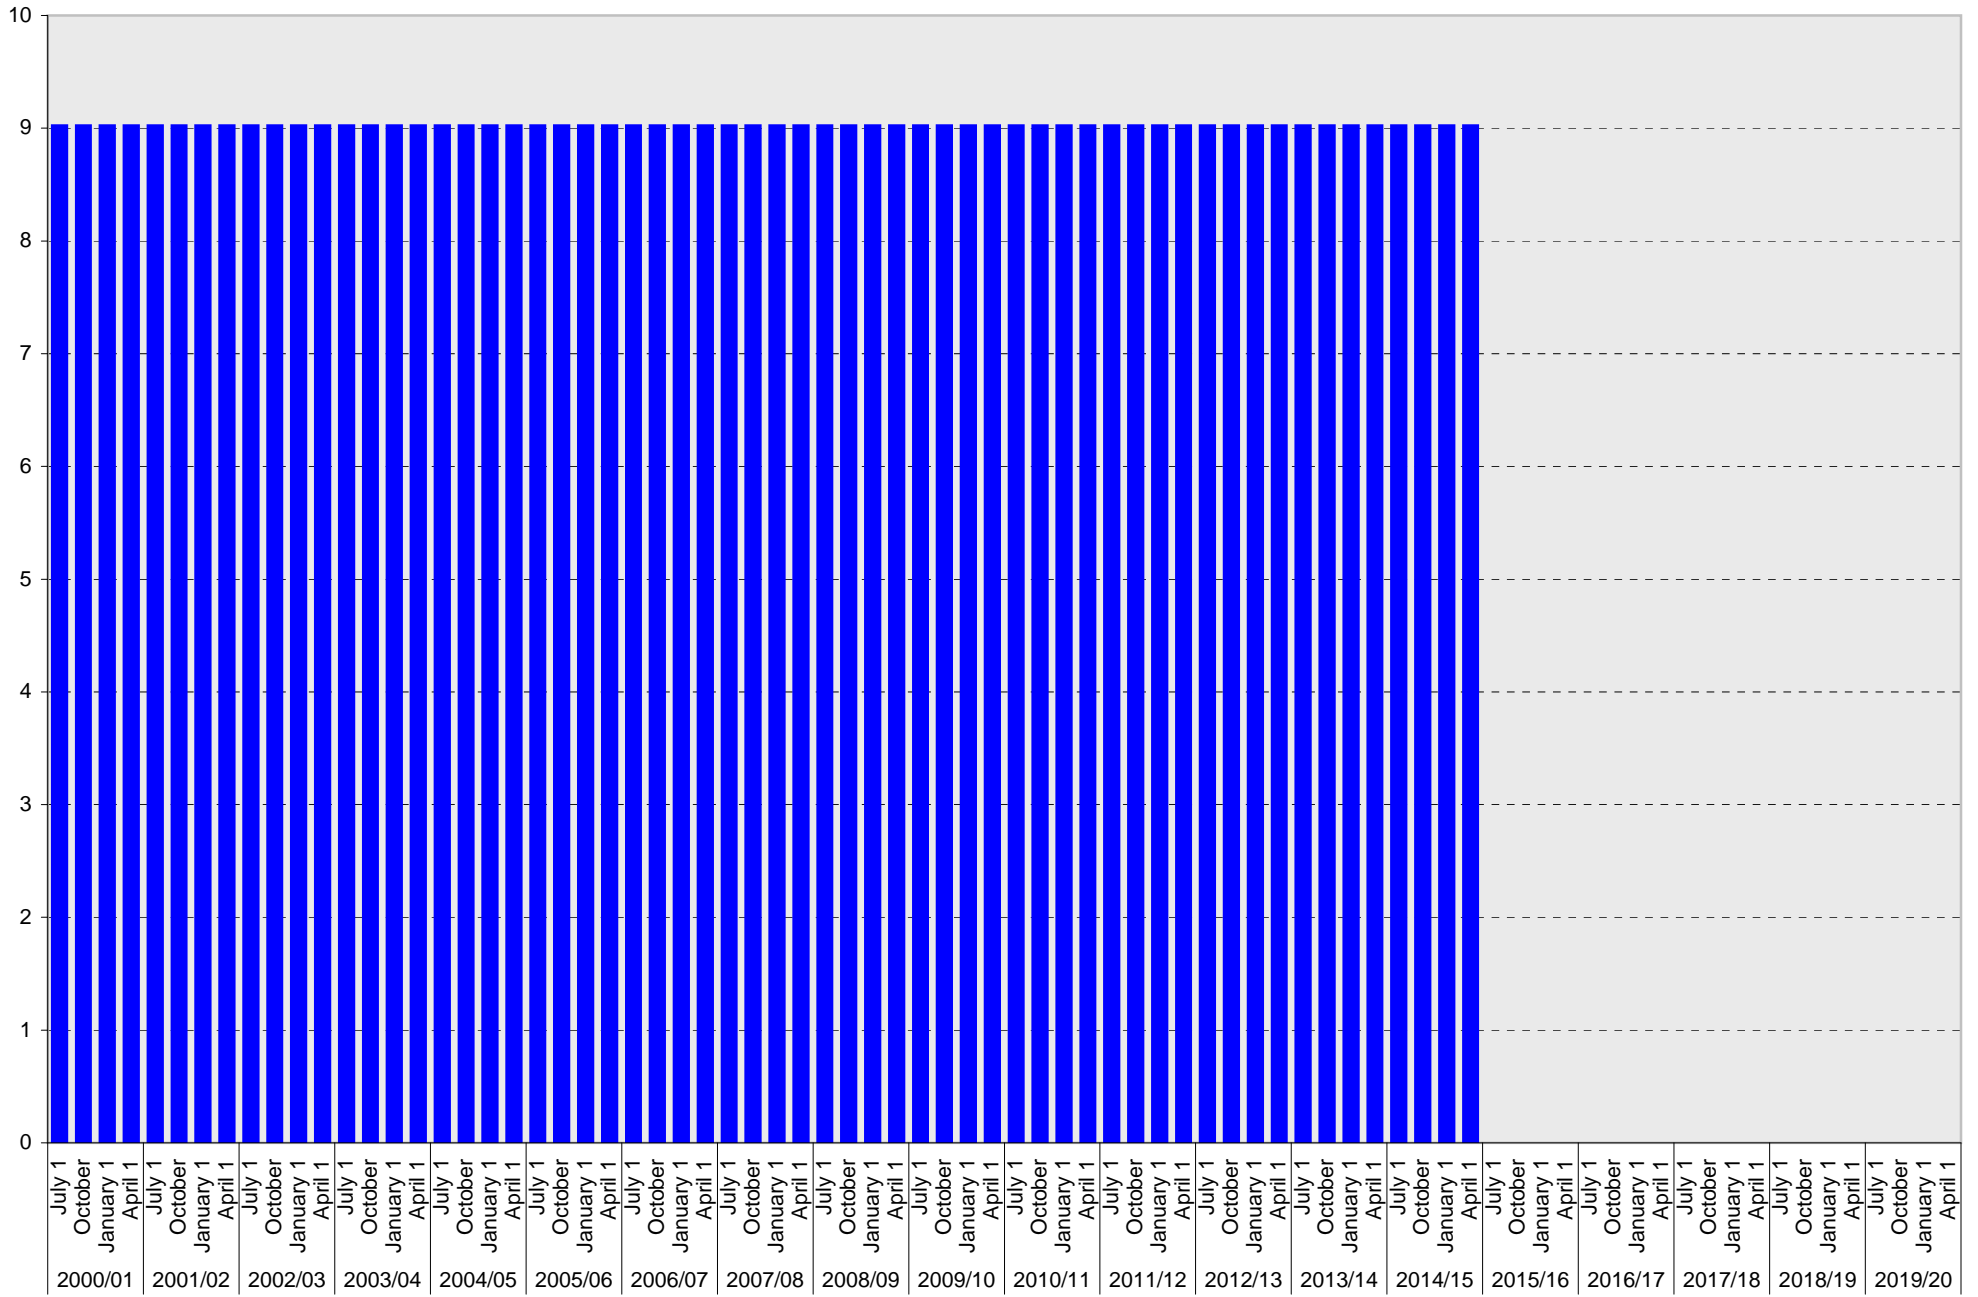

University of California, San Diego Parking Space Inventory

Lot P017: Accessible Parking Spaces

■ Accessible