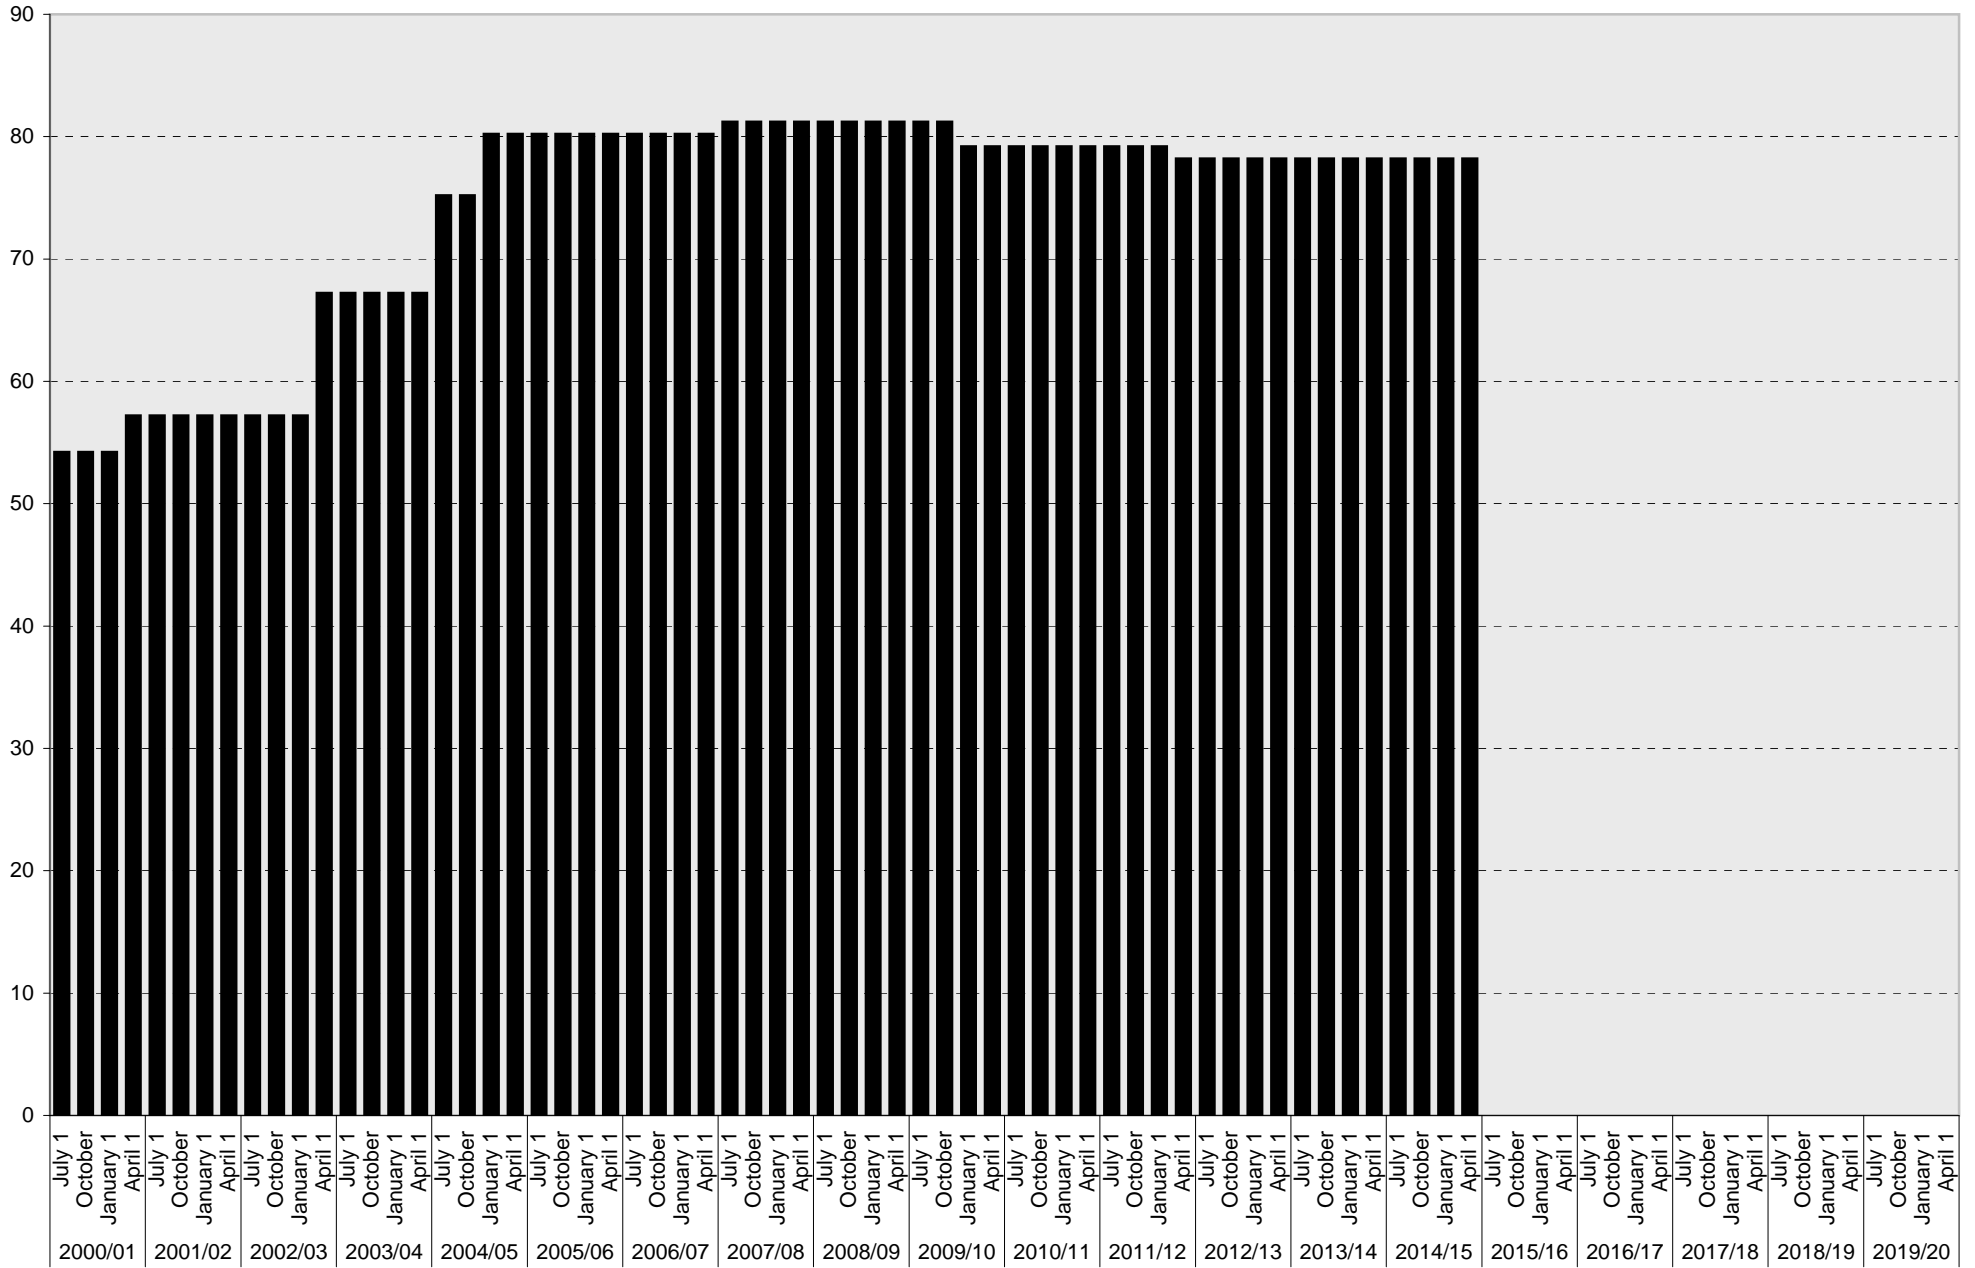

University of California, San Diego Parking Space Inventory

Lot P016: Total Parking Spaces

■ Total