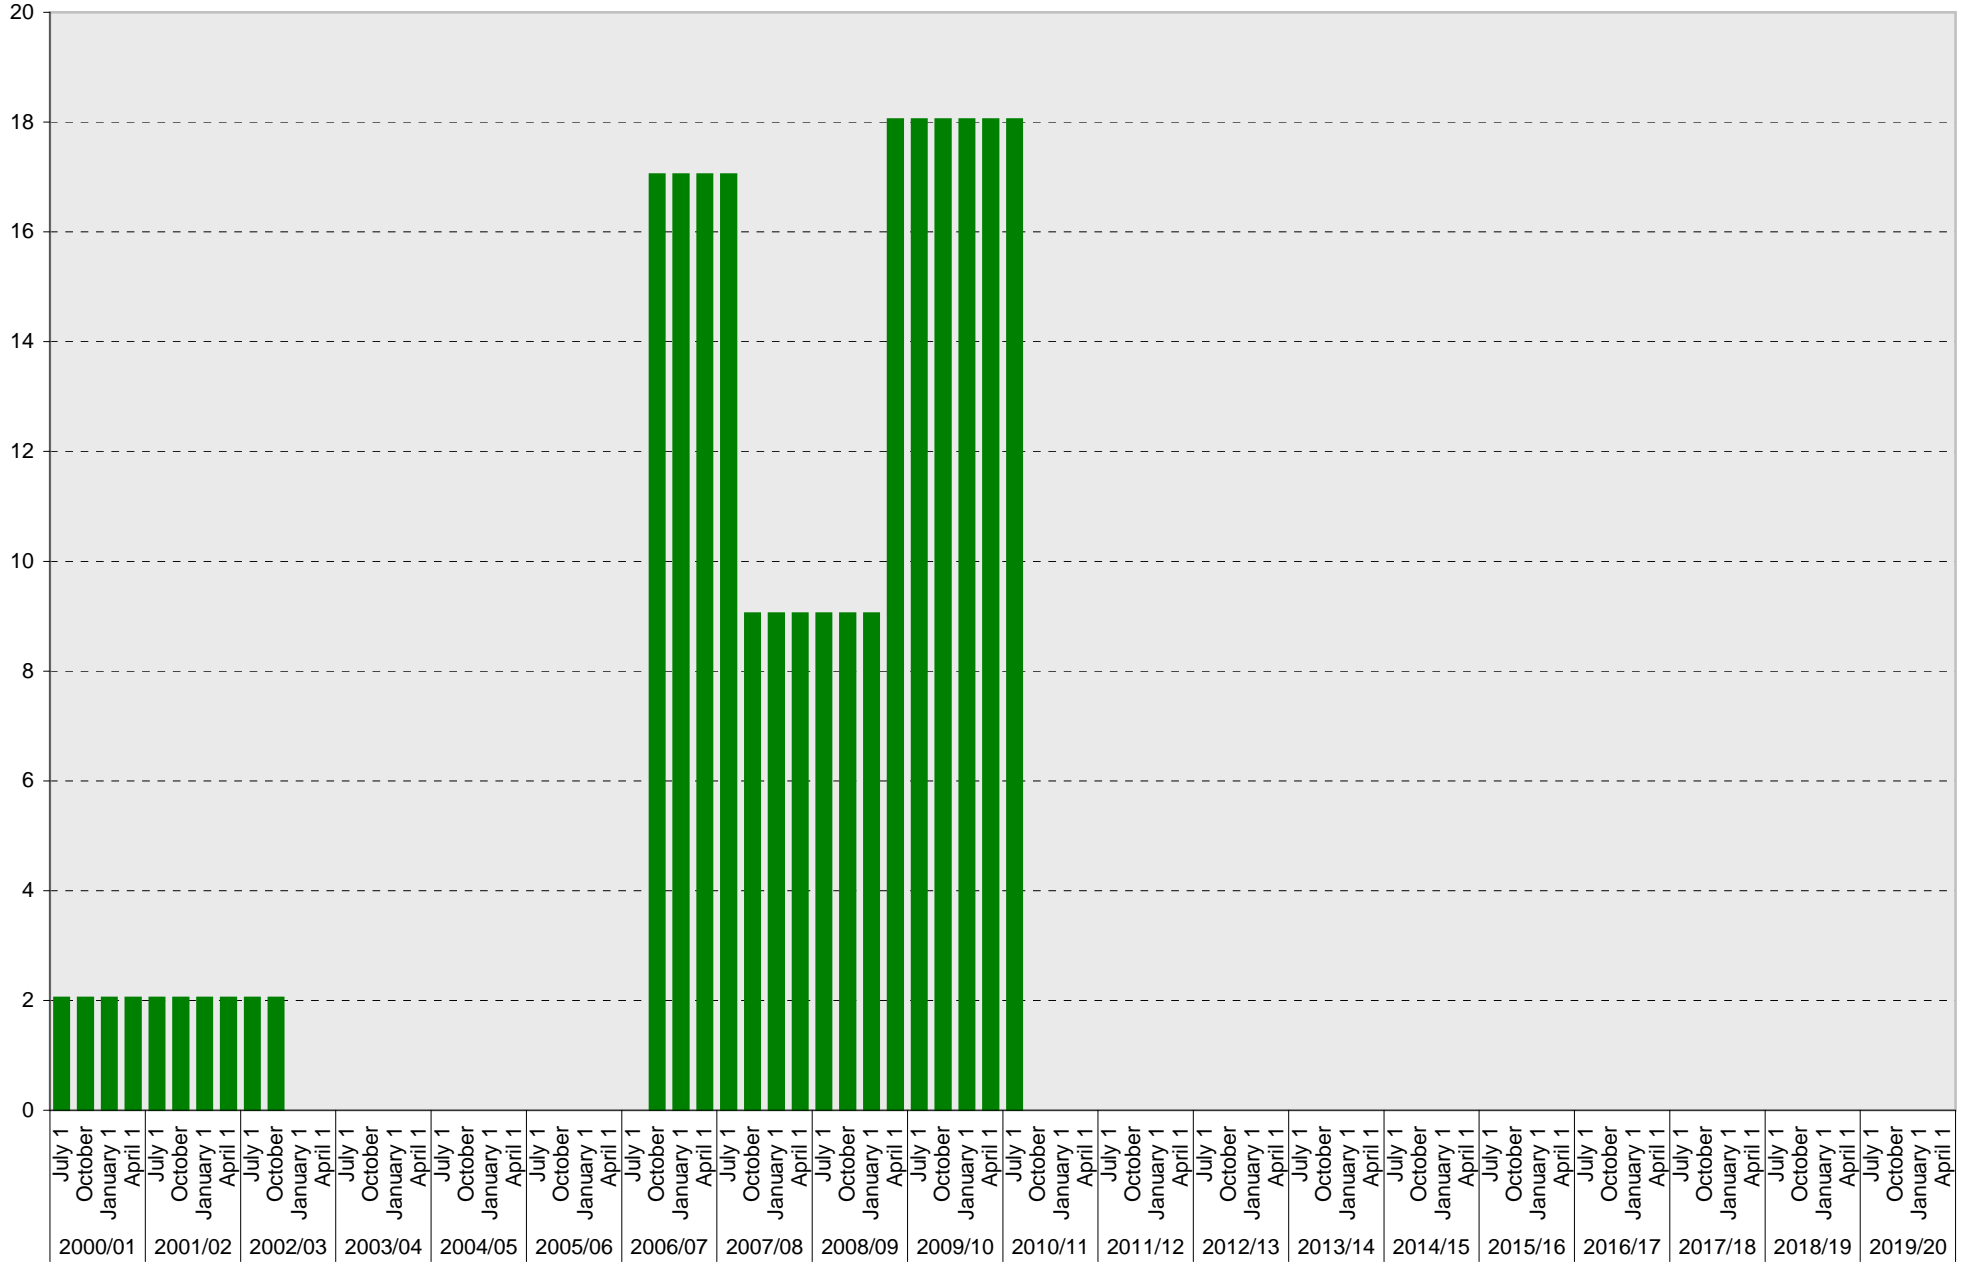

University of California, San Diego Parking Space Inventory
Lot P016: A Parking Spaces

■ A

University of California, San Diego Parking Space Inventory

Lot P016: B Parking Spaces

■ B

University of California, San Diego Parking Space Inventory
Lot P016: Visitor: Meter Parking Spaces