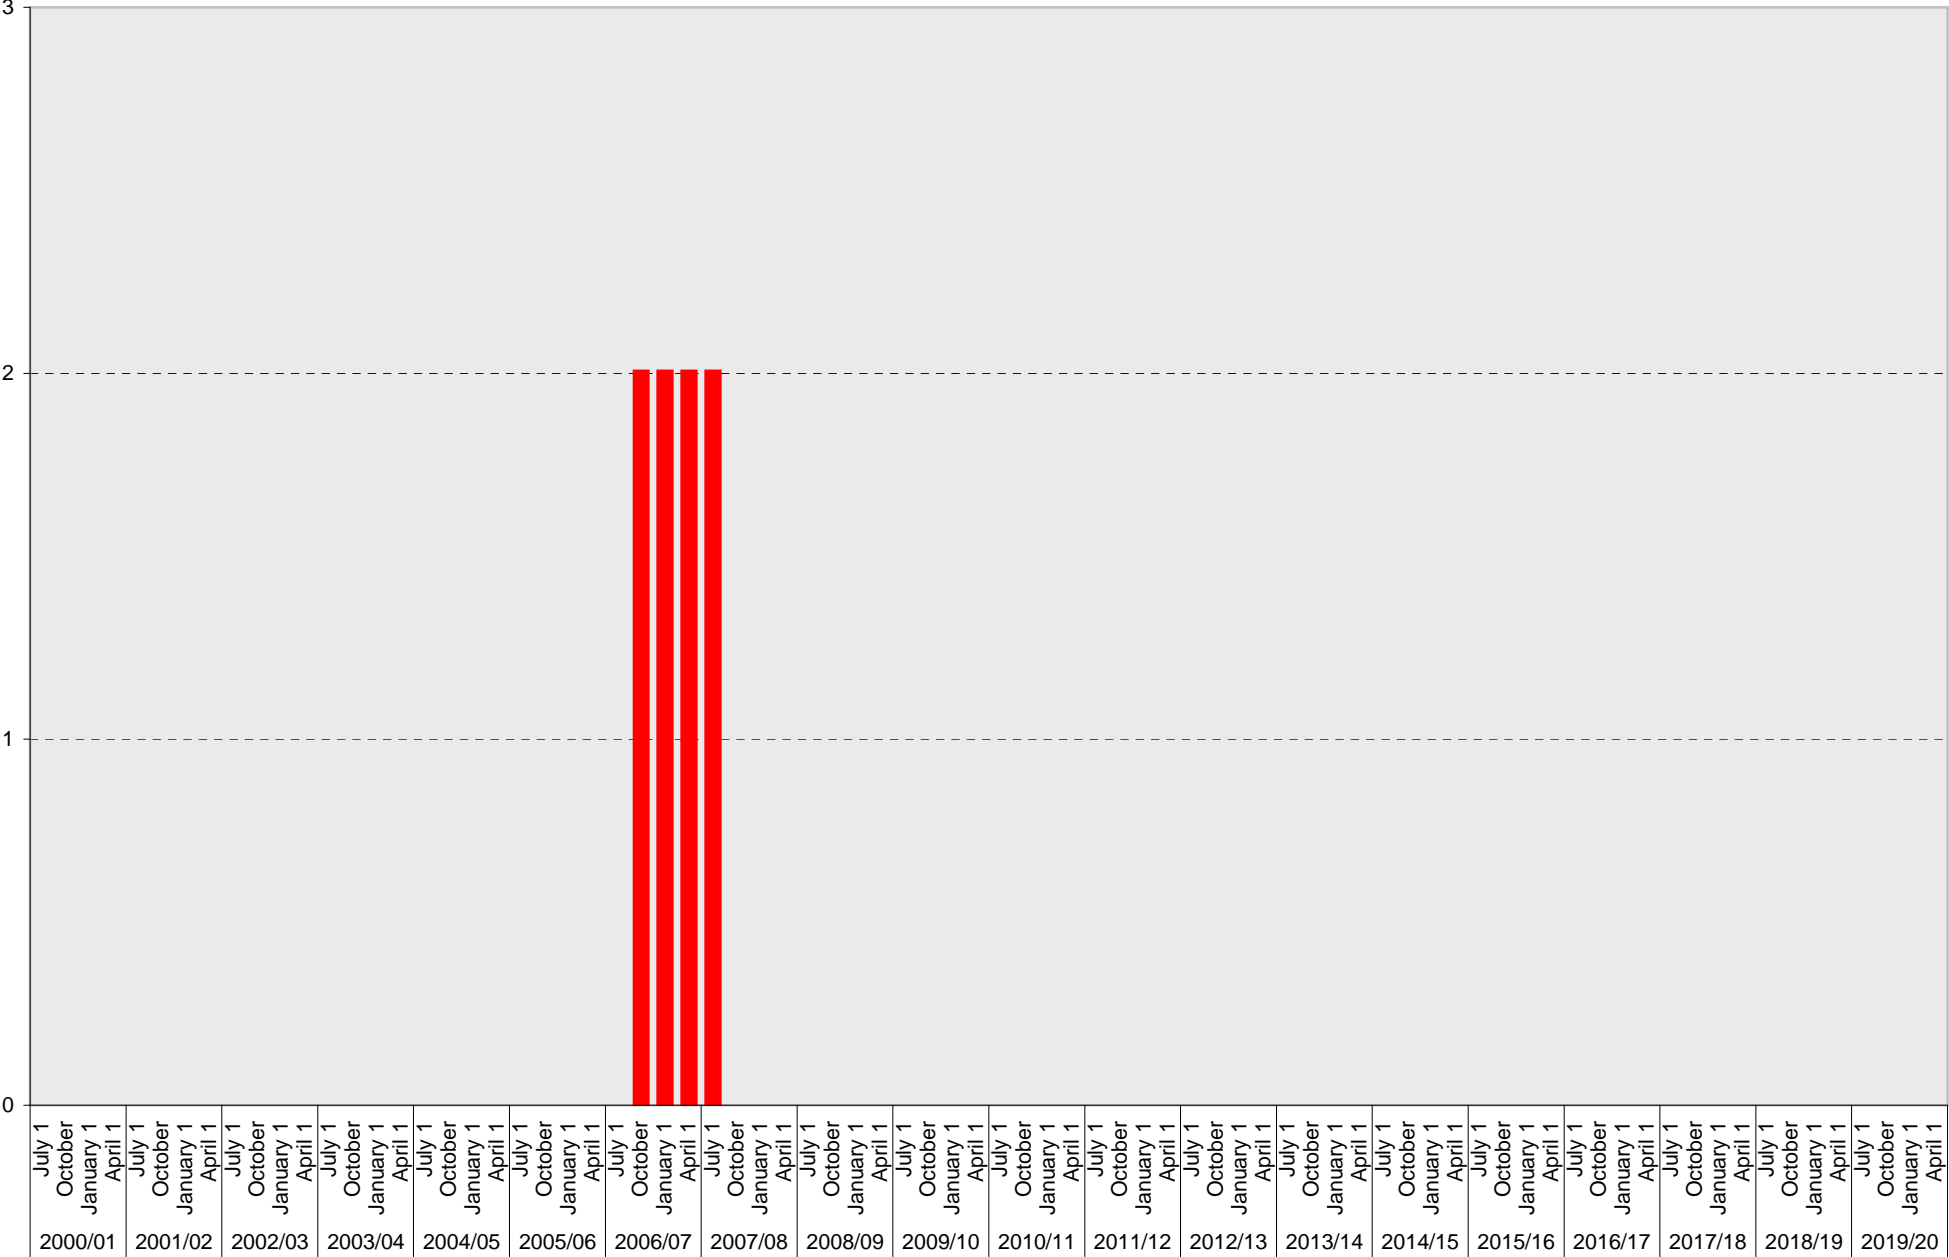

University of California, San Diego Parking Space Inventory
Lot P016: A Parking Spaces

■ A

University of California, San Diego Parking Space Inventory

Lot P016: B Parking Spaces

■ B

University of California, San Diego Parking Space Inventory
Lot P016: Visitor: Meter Parking Spaces

Visitor: Meter

University of California, San Diego Parking Space Inventory

Lot P016: Visitor: Total Parking Spaces

University of California, San Diego Parking Space Inventory

Lot P016: Reserved Parking Spaces