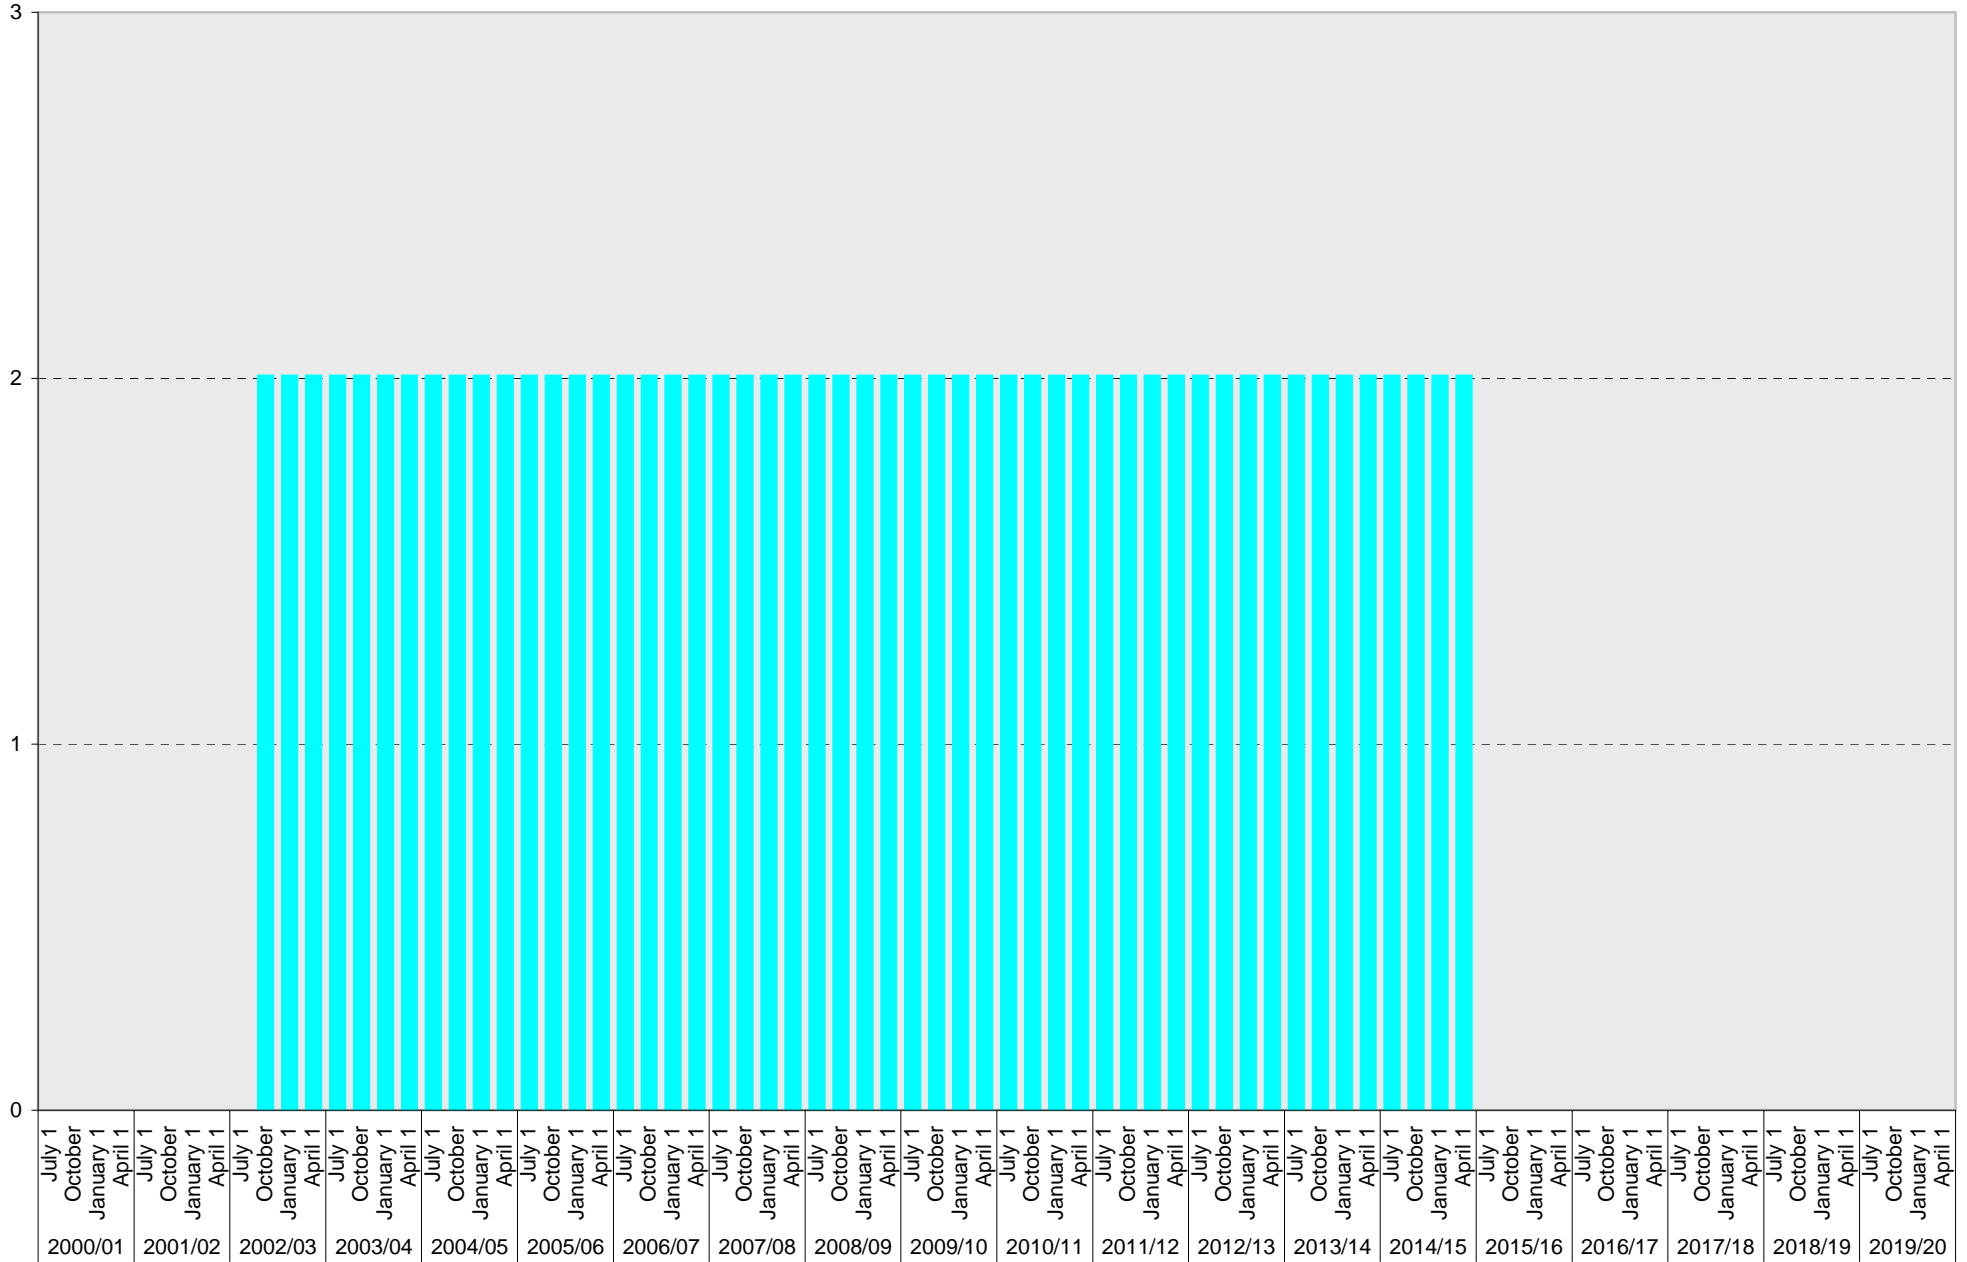

University of California, San Diego Parking Space Inventory

Lot P015: Loading Parking Spaces

■ Loading

University of California, San Diego Parking Space Inventory

Lot P015: Total Parking Spaces

University of California, San Diego Parking Space Inventory
Lot P015

Date		Parking Spaces										Motorcycle Parking Sections	
		A	B	S	Visitor	Reserved	Allocated	Accessible	UC Vehicle	Service Yard	Loading		Total
2000/01	July 1												
	October 1												
	January 1												
	April 1												
2001/02	July 1												
	October 1												
	January 1												
	April 1												
2002/03	July 1												
	October 1										2	2	
	January 1										2	2	
	April 1										2	2	
2003/04	July 1												
	October 1										2	2	
	January 1										2	2	
	April 1										2	2	
2004/05	July 1												
	October 1										2	2	
	January 1										2	2	
	April 1										2	2	
2005/06	July 1												
	October 1										2	2	
	January 1										2	2	
	April 1										2	2	
2006/07	July 1												
	October 1										2	2	
	January 1										2	2	
	April 1										2	2	
2007/08	July 1												
	October 1										2	2	
	January 1										2	2	
	April 1										2	2	
2008/09	July 1												
	October 1										2	2	
	January 1										2	2	
	April 1										2	2	
2009/10	July 1												
	October 1										2	2	
	January 1										2	2	
	April 1										2	2	