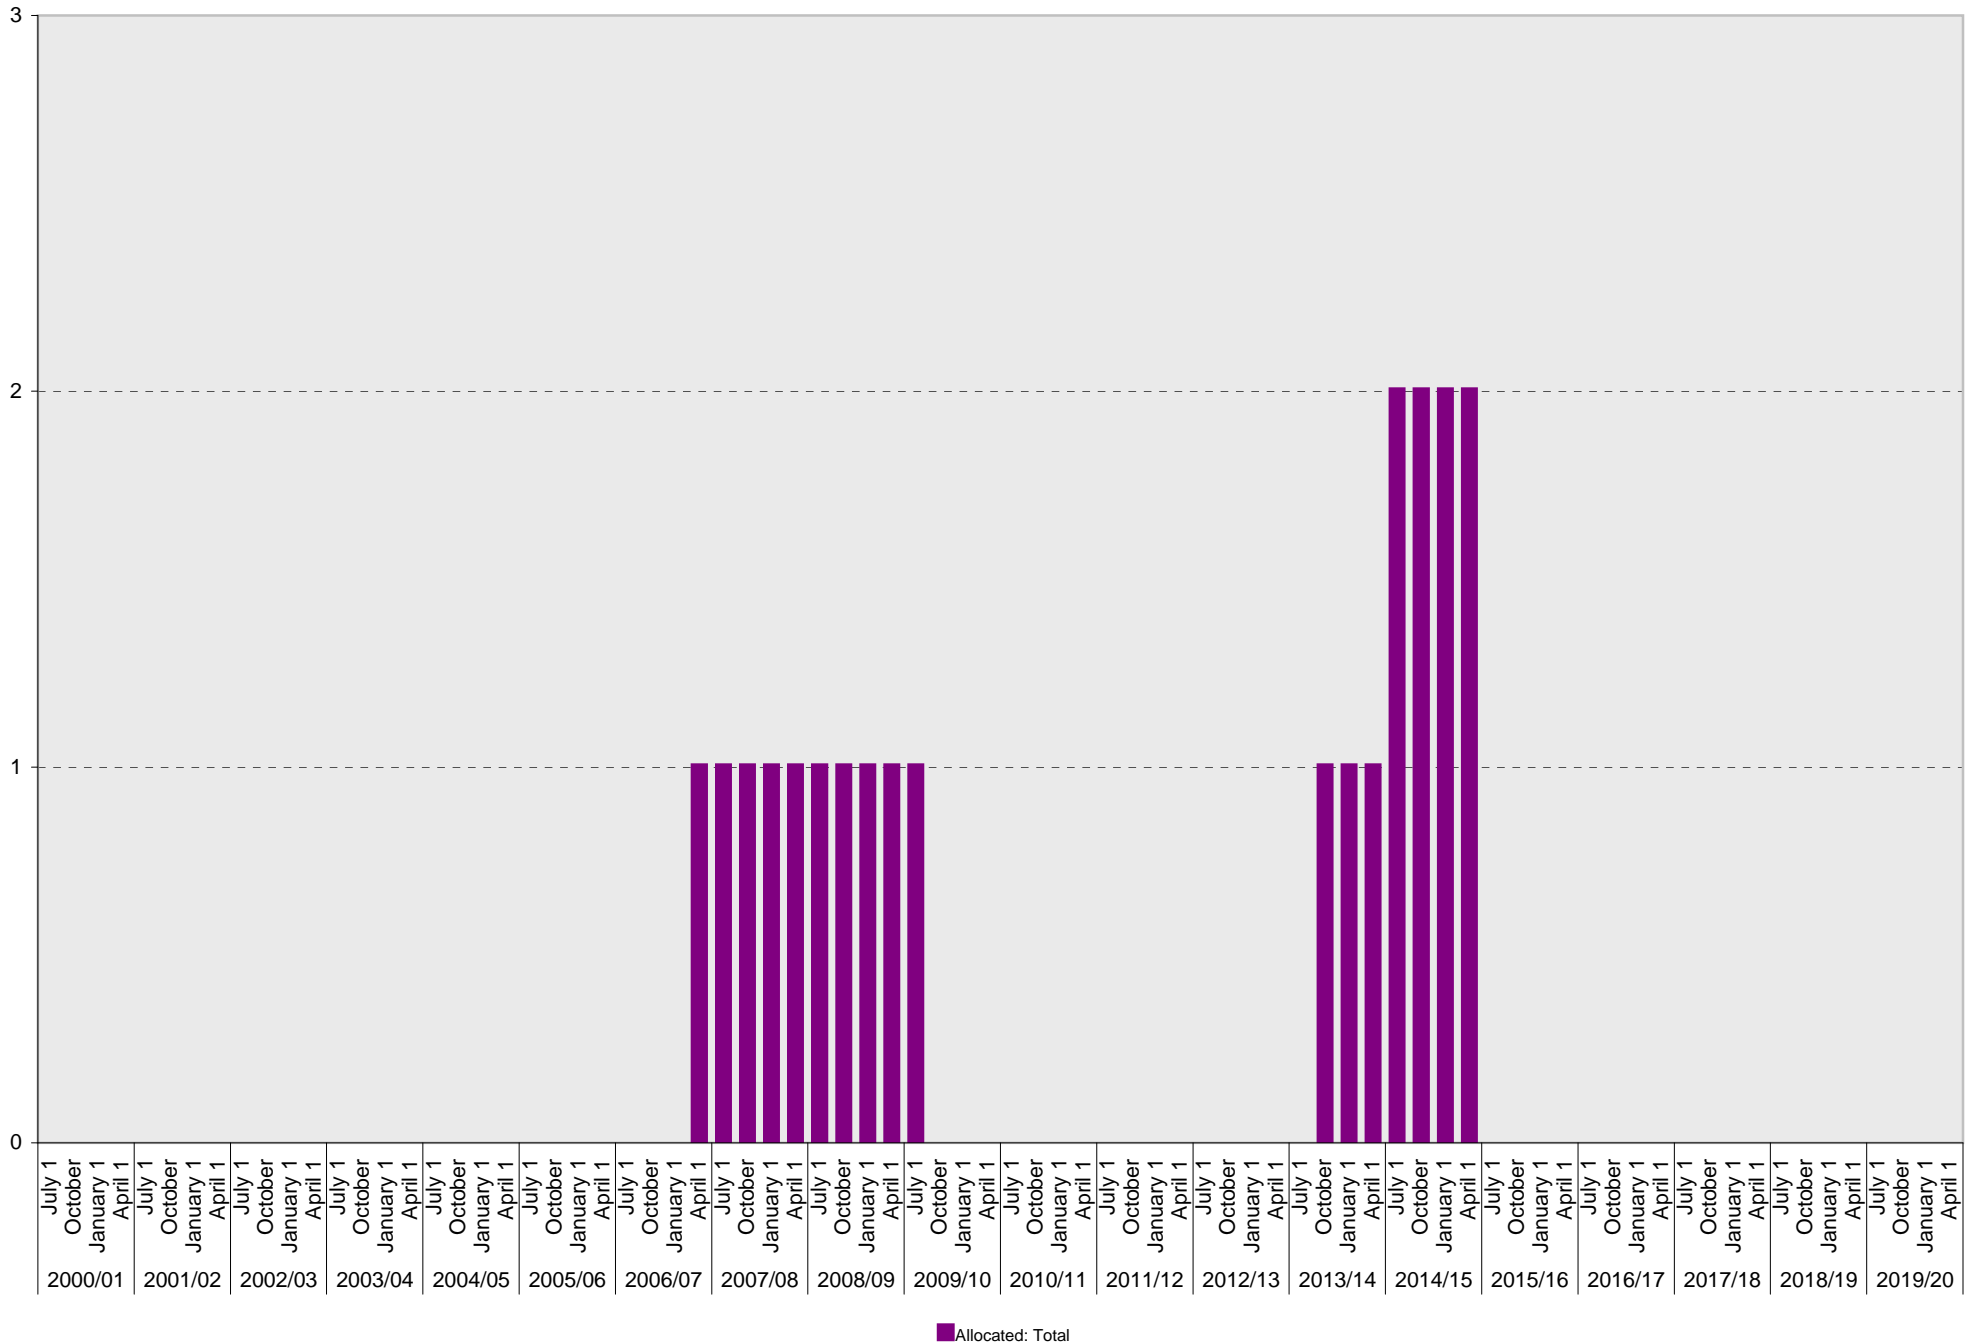

Lot P014: Allocated: Flexcar Parking Spaces

■ Allocated

University of California, San Diego Parking Space Inventory
Lot P014: Allocated: Unknown Parking Spaces

■ Allocated

University of California, San Diego Parking Space Inventory

Lot P014: Allocated: Zipcar Parking Spaces

■ Allocated

University of California, San Diego Parking Space Inventory

Lot P014: Allocated: Total Parking Spaces

University of California, San Diego Parking Space Inventory