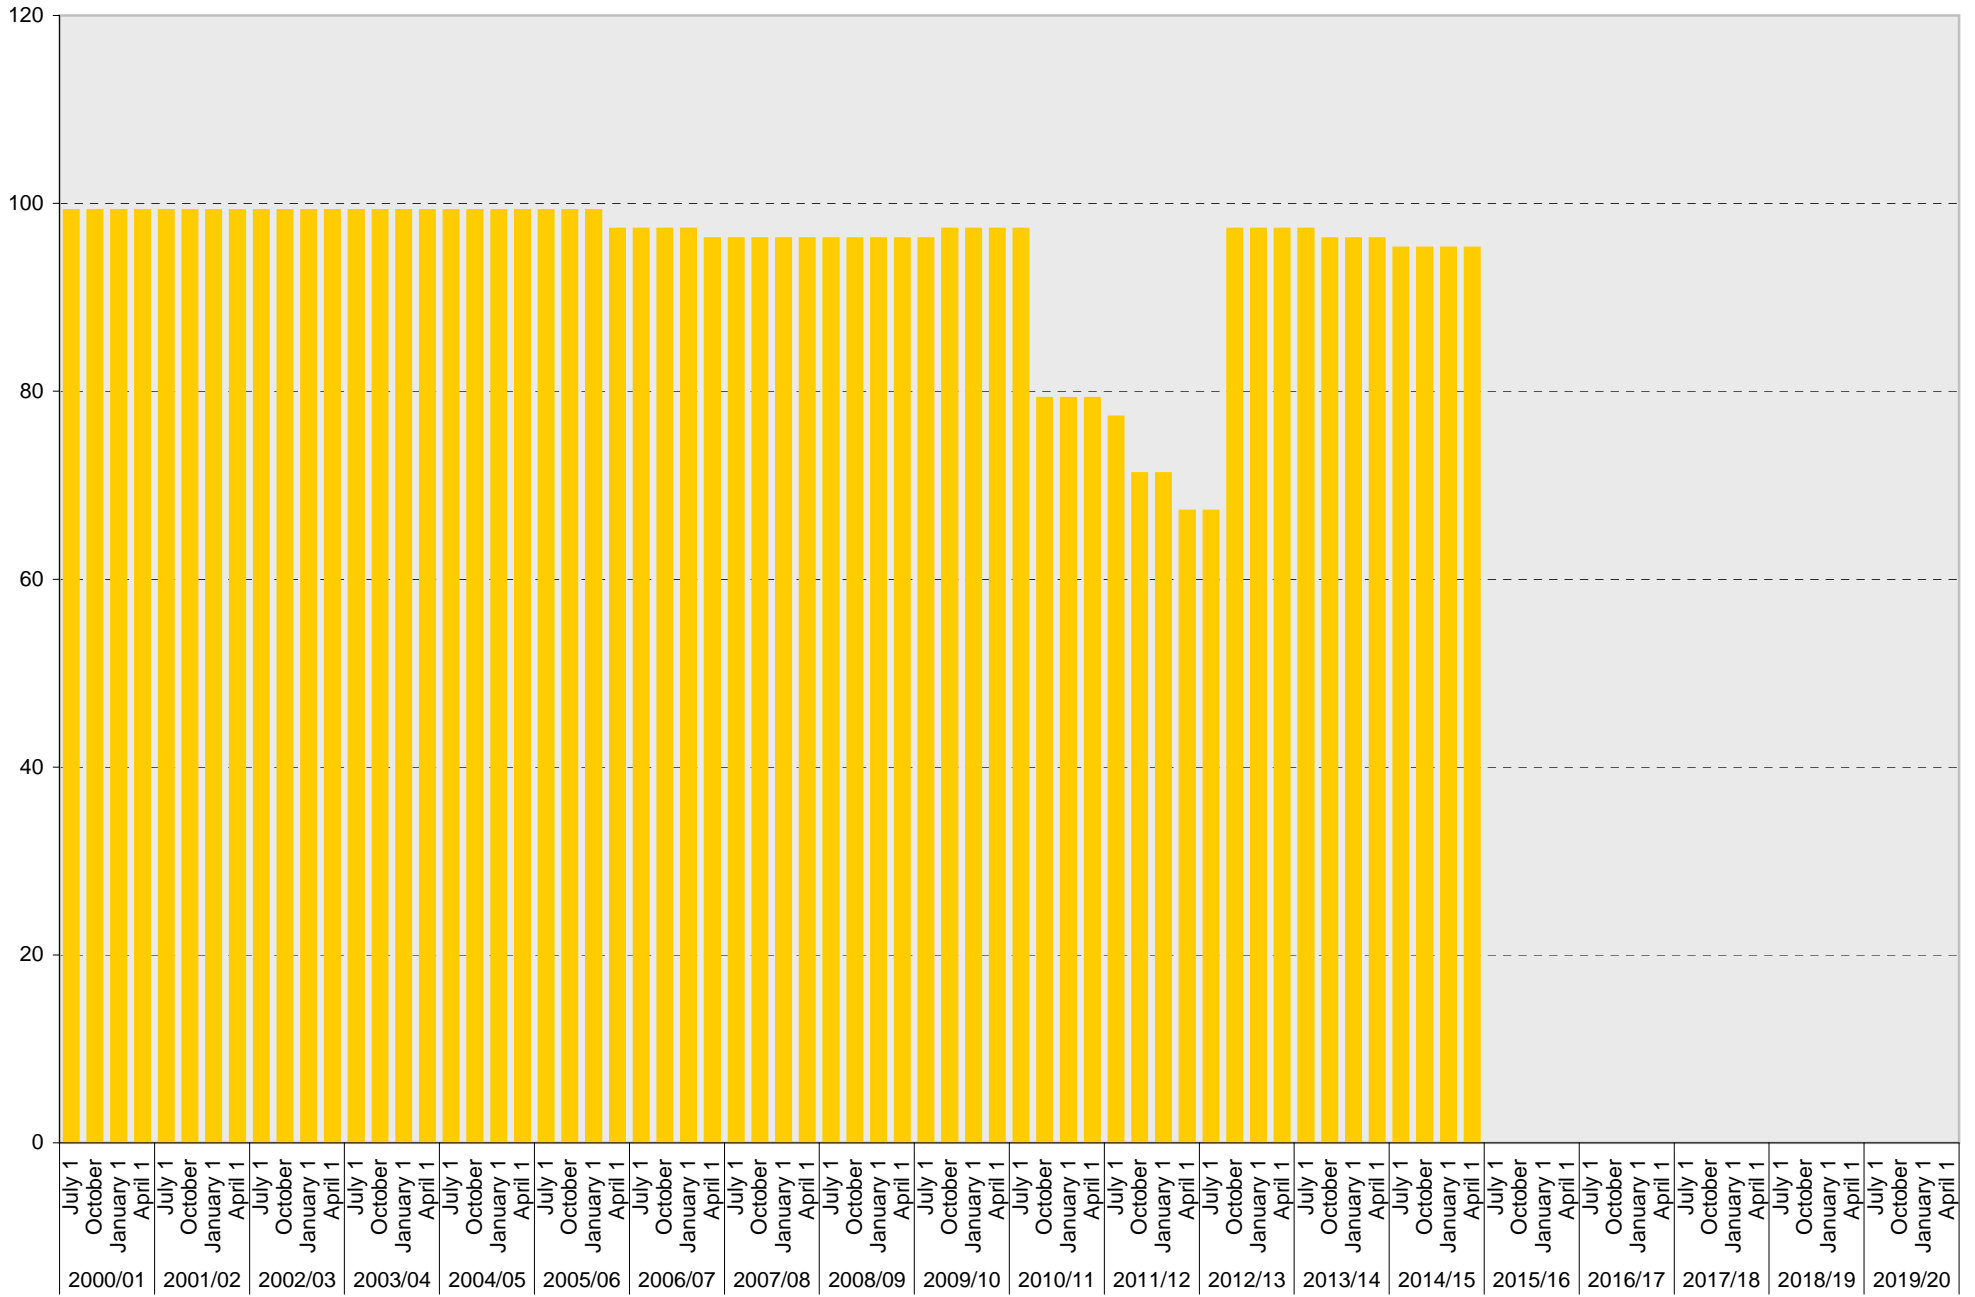

University of California, San Diego Parking Space Inventory

Lot P014: S Parking Spaces

University of California, San Diego Parking Space Inventory

Lot P014: Visitor: Meter Parking Spaces

Visitor: Meter

University of California, San Diego Parking Space Inventory

Lot P014: Visitor: Total Parking Spaces

Visitor: Total

University of California, San Diego Parking Space Inventory

Lot P014: Allocated: Electric Vehicle Parking Spaces

■ Allocated

University of California, San Diego Parking Space Inventory

Lot P014: Allocated: Flexcar Parking Spaces

■ Allocated

University of California, San Diego Parking Space Inventory
Lot P014: Allocated: Unknown Parking Spaces

■ Allocated

University of California, San Diego Parking Space Inventory

Date		Visitor Parking Spaces			
		Meter	Pay and Display	Pay by Space	Pay upon Exit
2010/11	July 1	4			
	October 1	4			
	January 1	4			
	April 1	4			
2011/12	July 1	2			
	October 1	2			
	January 1	2			
	April 1	2			
2012/13	July 1	2			
	October 1	4			
	January 1	4			
	April 1	4			
2013/14	July 1	4			
	October 1	4			
	January 1	4			
	April 1	4			
2014/15	July 1	4			
	October 1	4			
	January 1	4			
	April 1	4			
2015/16	July 1				
	October 1				
	January 1				
	April 1				
2016/17	July 1				
	October 1				
	January 1				
	April 1				
2017/18	July 1				
	October 1				
	January 1				
	April 1				
2018/19	July 1				
	October 1				
	January 1				
	April 1				
2019/20	July 1				
	October 1				
	January 1				
	April 1				