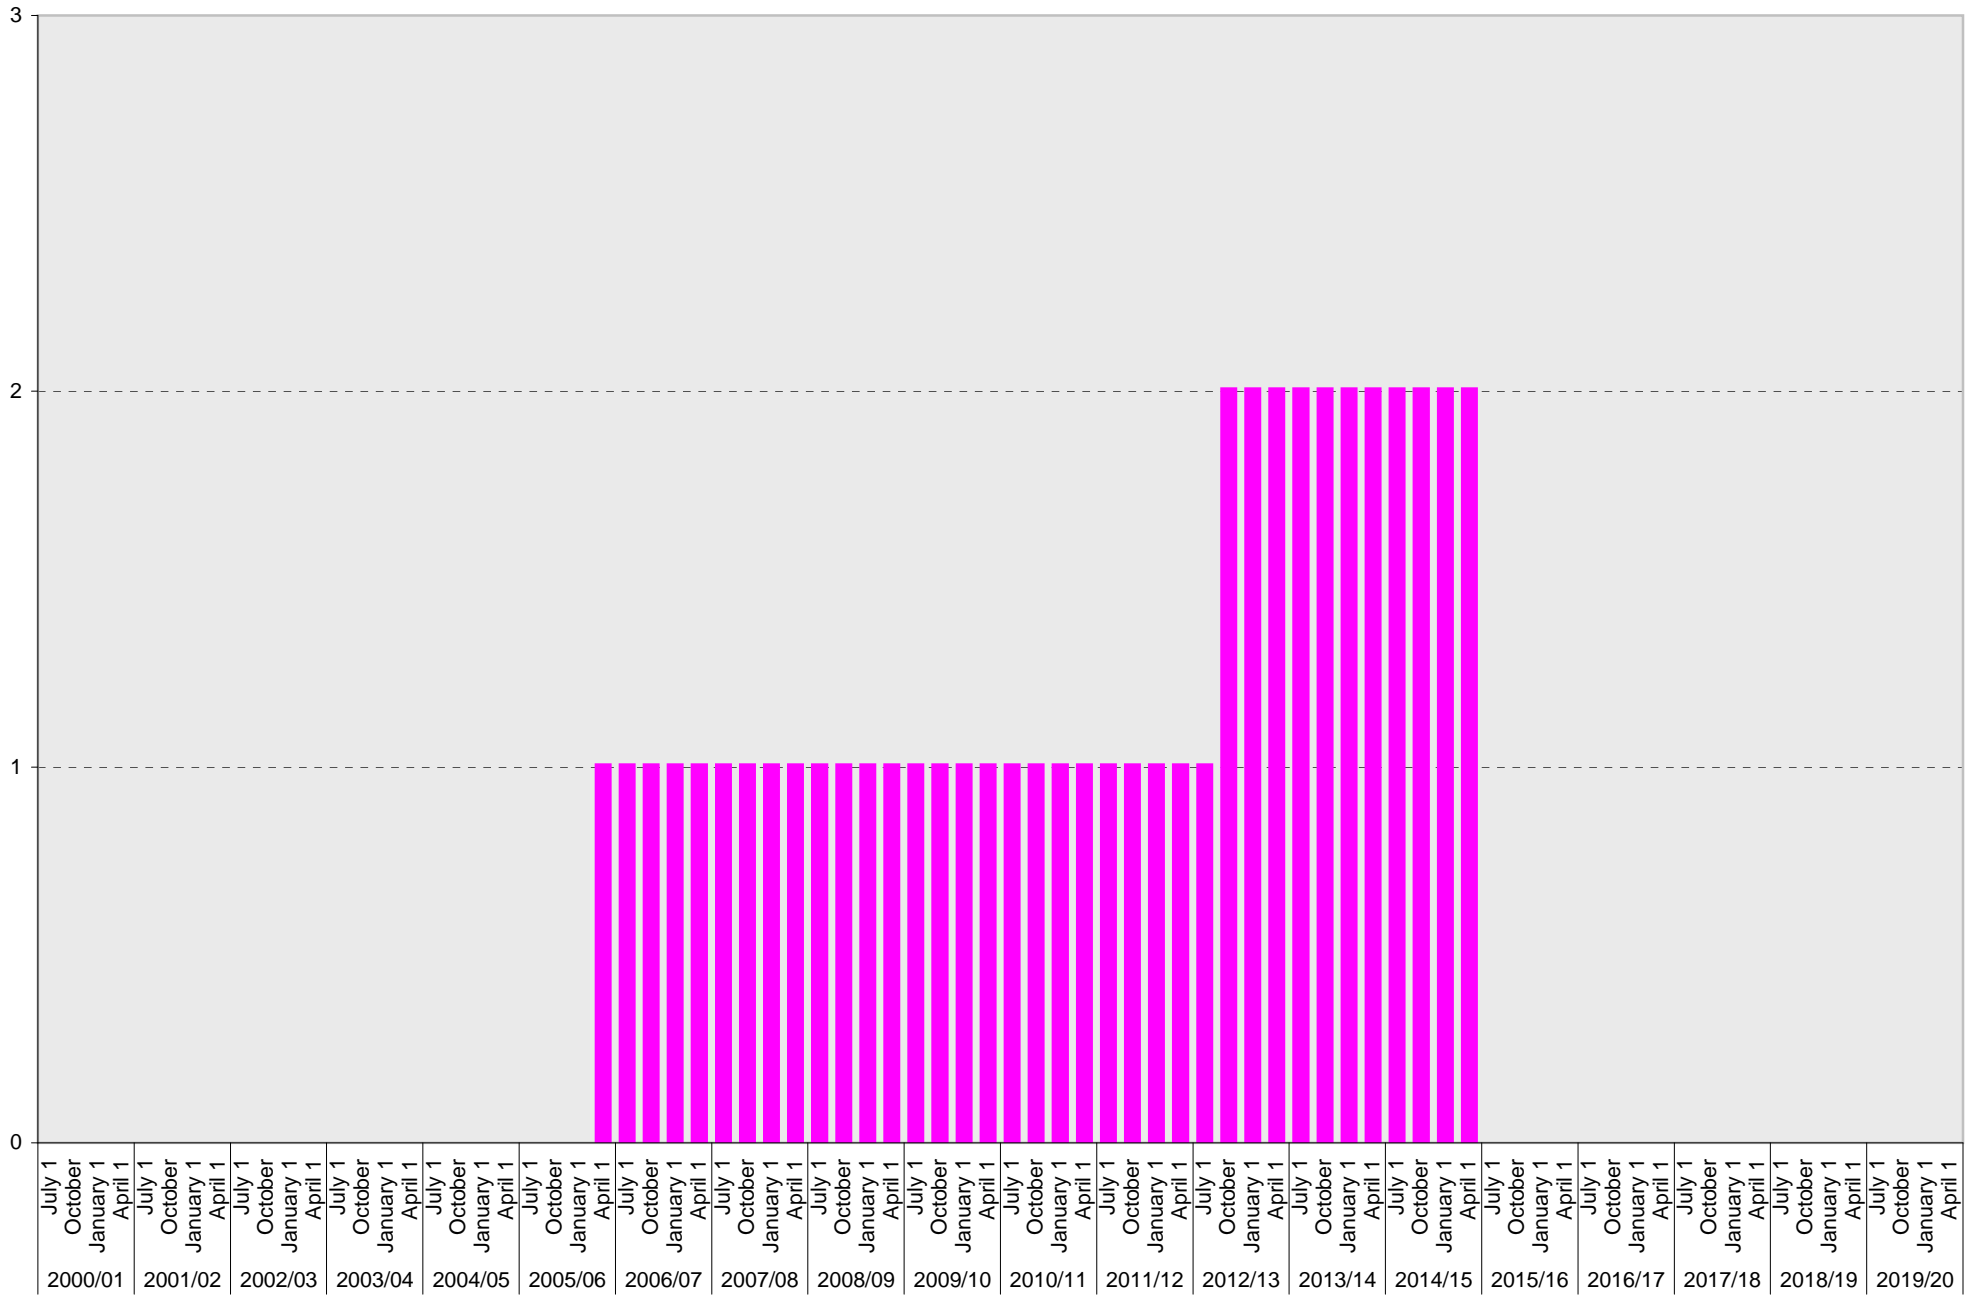

University of California, San Diego Parking Space Inventory

Lot P014: Motorcycle Parking Sections

Motorcycle