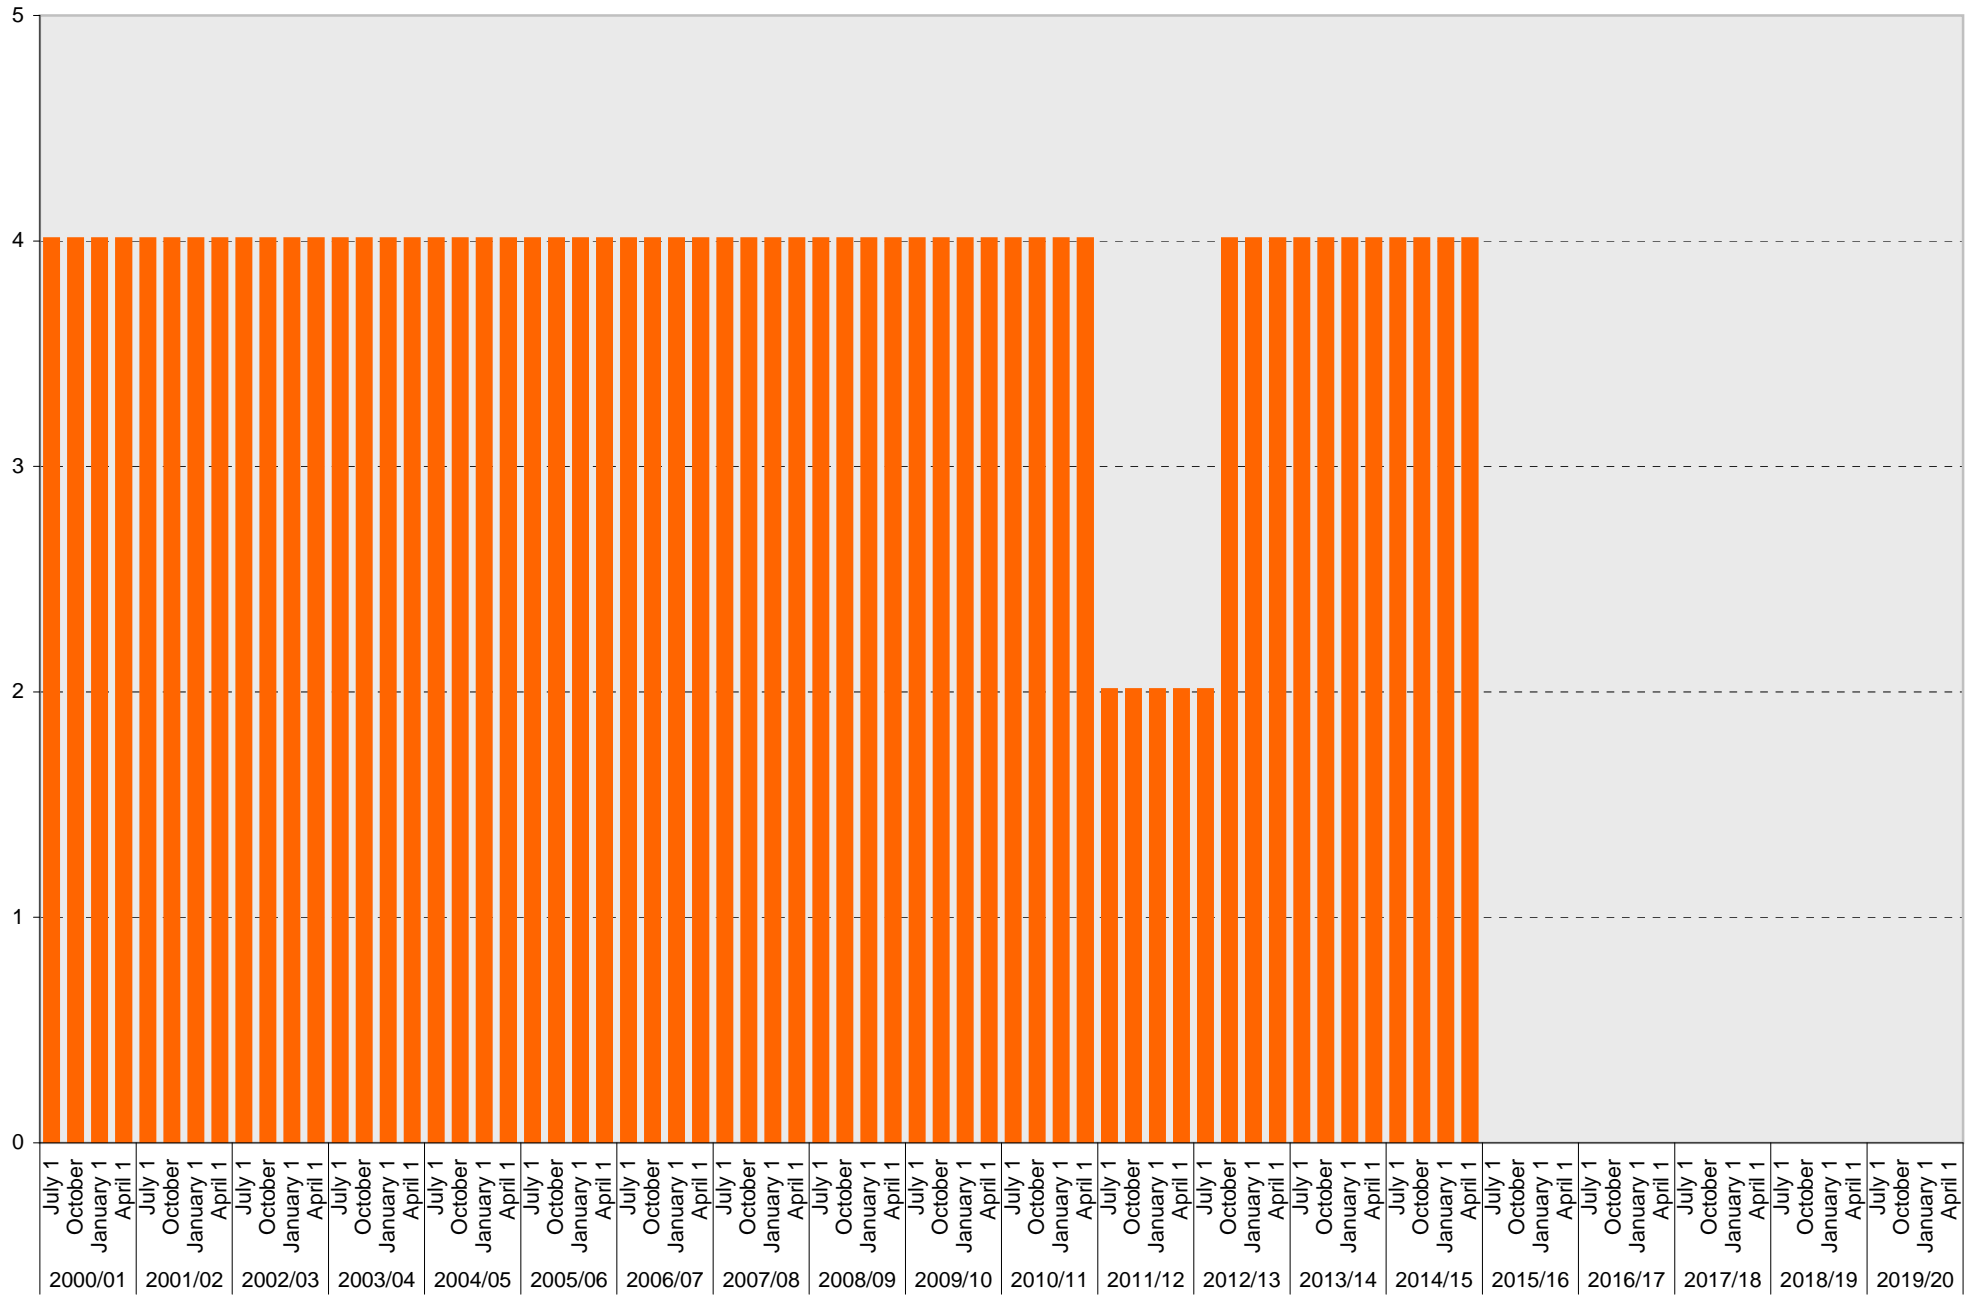

University of California, San Diego Parking Space Inventory

Lot P014: S Parking Spaces

University of California, San Diego Parking Space Inventory

Lot P014: Visitor: Meter Parking Spaces

Visitor: Meter

University of California, San Diego Parking Space Inventory

Lot P014: Visitor: Total Parking Spaces

Visitor: Total

University of California, San Diego Parking Space Inventory

Lot P014: Allocated: Electric Vehicle Parking Spaces

■ Allocated

University of California, San Diego Parking Space Inventory

Lot P014: Allocated: Flexcar Parking Spaces

■ Allocated

University of California, San Diego Parking Space Inventory
Lot P014: Allocated: Unknown Parking Spaces

■ Allocated

University of California, San Diego Parking Space Inventory

Date		Visitor Parking Spaces			
		Meter	Pay and Display	Pay by Space	Pay upon Exit
2010/11	July 1	4			
	October 1	4			
	January 1	4			
	April 1	4			
2011/12	July 1	2			
	October 1	2			
	January 1	2			
	April 1	2			
2012/13	July 1	2			
	October 1	4			
	January 1	4			
	April 1	4			
2013/14	July 1	4			
	October 1	4			
	January 1	4			
	April 1	4			
2014/15	July 1	4			
	October 1	4			
	January 1	4			
	April 1	4			
2015/16	July 1				
	October 1				
	January 1				
	April 1				
2016/17	July 1				
	October 1				
	January 1				
	April 1				
2017/18	July 1				
	October 1				
	January 1				
	April 1				
2018/19	July 1				
	October 1				
	January 1				
	April 1				
2019/20	July 1				
	October 1				
	January 1				
	April 1				