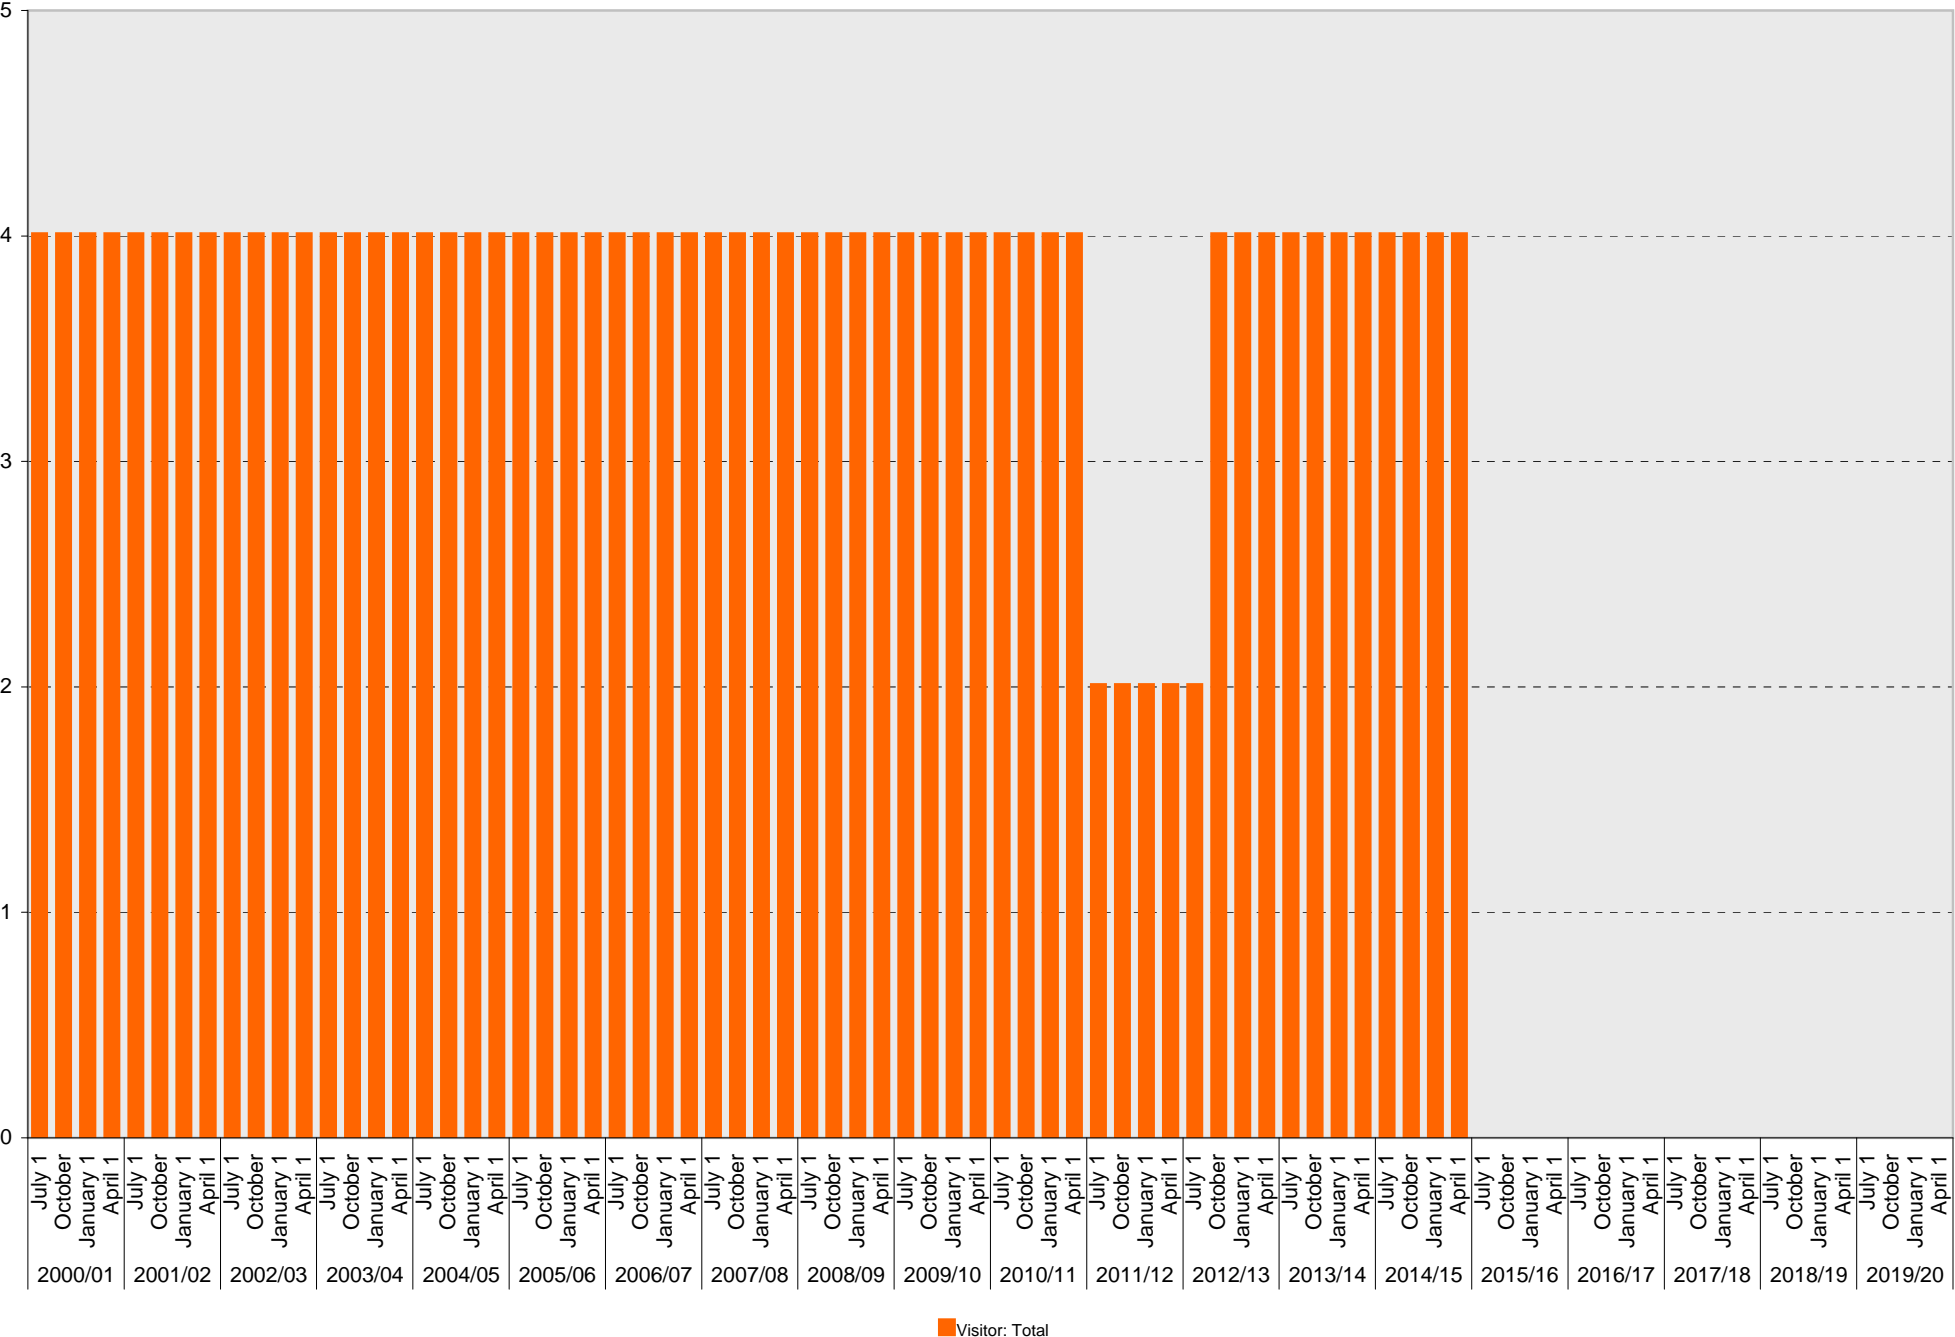

University of California, San Diego Parking Space Inventory

Lot P014: S Parking Spaces

University of California, San Diego Parking Space Inventory

Lot P014: Visitor: Meter Parking Spaces

Visitor: Meter

University of California, San Diego Parking Space Inventory

Lot P014: Visitor: Total Parking Spaces

Visitor: Total

University of California, San Diego Parking Space Inventory

Lot P014: Allocated: Electric Vehicle Parking Spaces

■ Allocated

University of California, San Diego Parking Space Inventory

Lot P014: Allocated: Flexcar Parking Spaces

■ Allocated

University of California, San Diego Parking Space Inventory
Lot P014: Allocated: Unknown Parking Spaces

■ Allocated

University of California, San Diego Parking Space Inventory