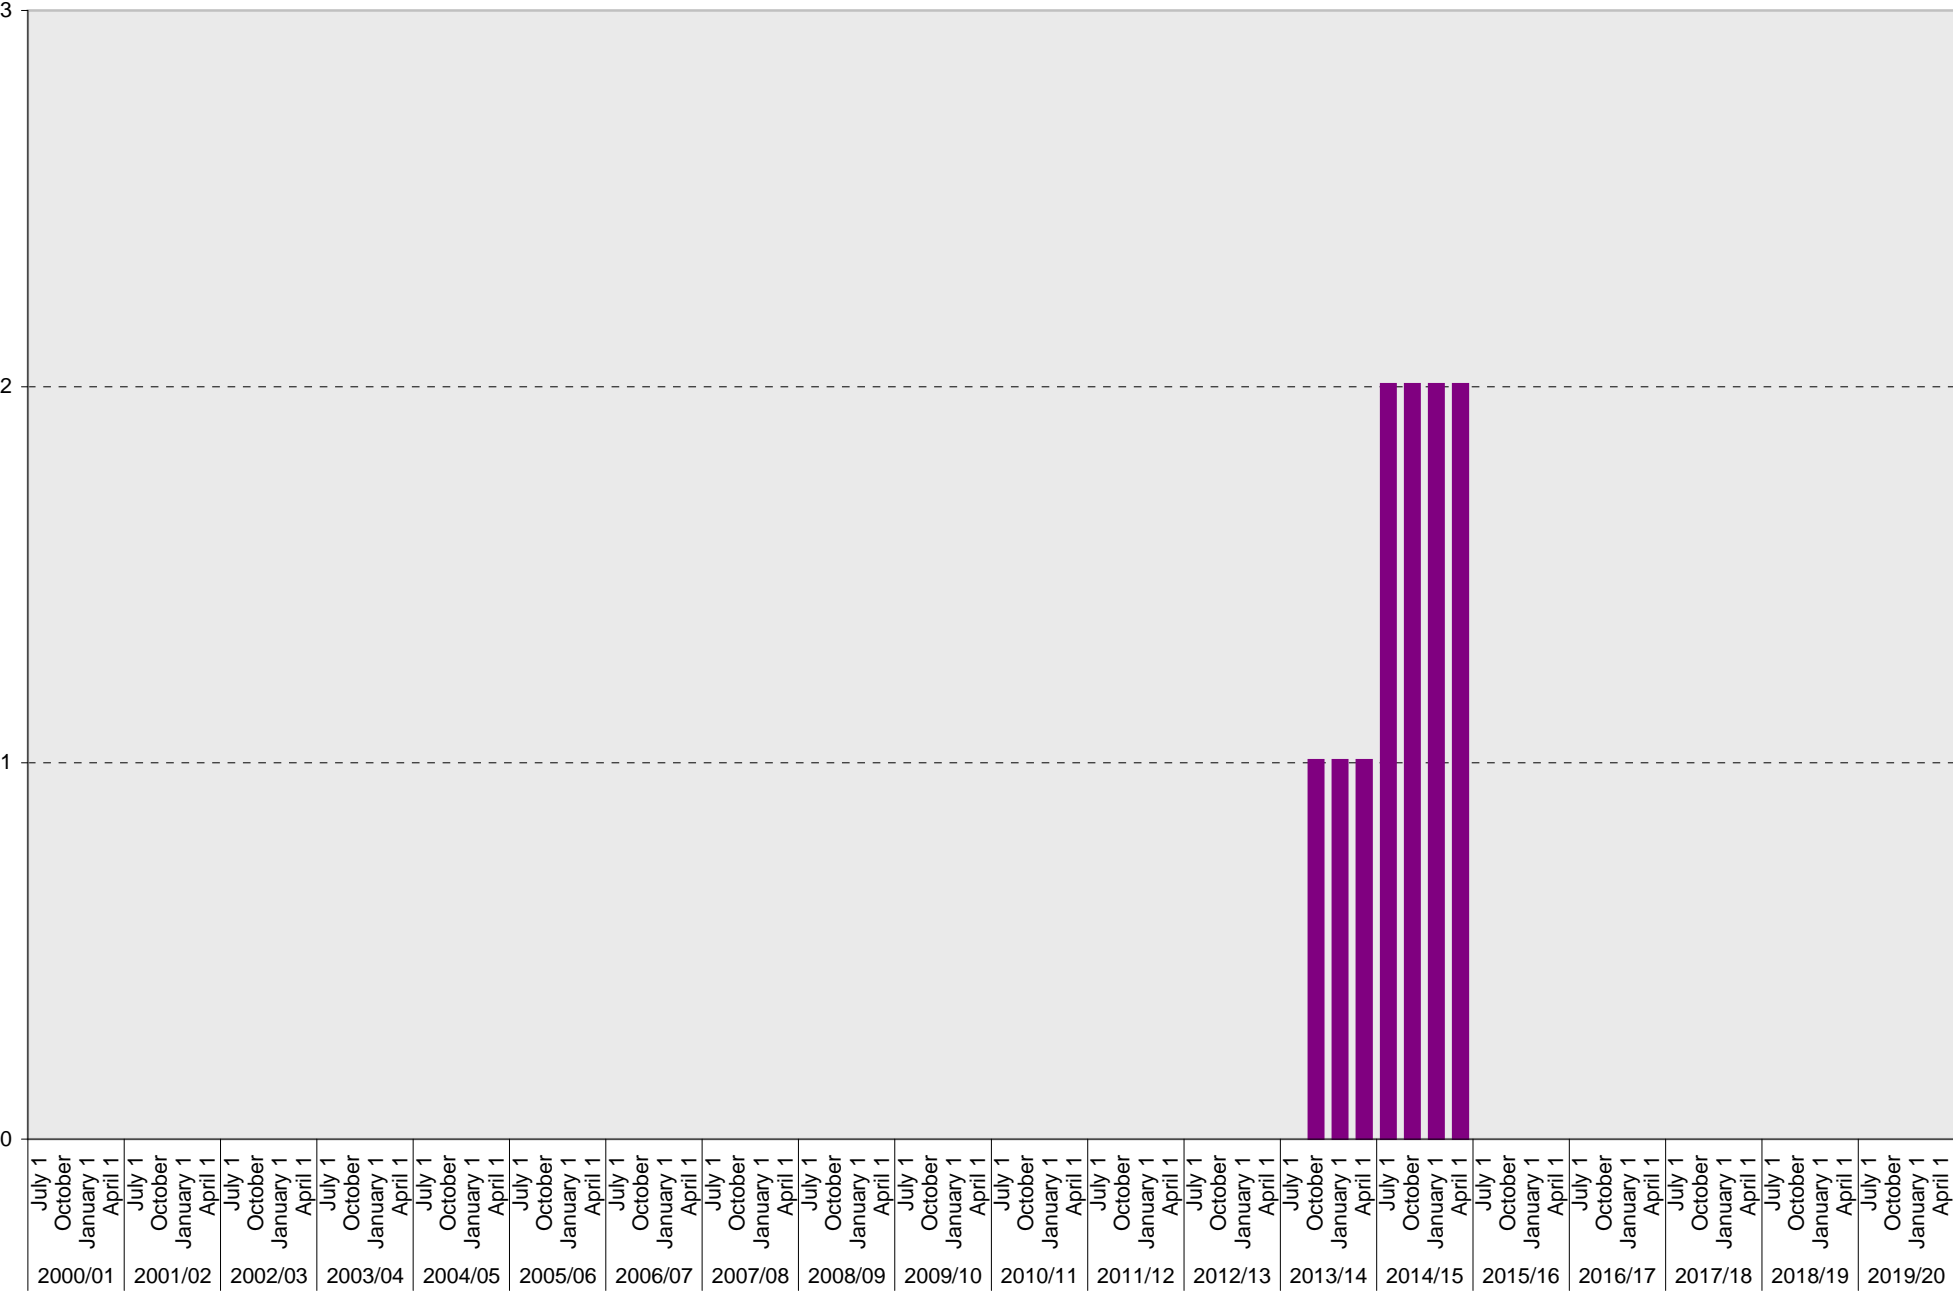

University of California, San Diego Parking Space Inventory

Lot P014: S Parking Spaces

University of California, San Diego Parking Space Inventory

Lot P014: Visitor: Meter Parking Spaces

Visitor: Meter

University of California, San Diego Parking Space Inventory

Lot P014: Visitor: Total Parking Spaces

Visitor: Total

University of California, San Diego Parking Space Inventory

Lot P014: Allocated: Electric Vehicle Parking Spaces

■ Allocated

University of California, San Diego Parking Space Inventory

Lot P014: Allocated: Flexcar Parking Spaces

■ Allocated

University of California, San Diego Parking Space Inventory
Lot P014: Allocated: Unknown Parking Spaces

■ Allocated

University of California, San Diego Parking Space Inventory