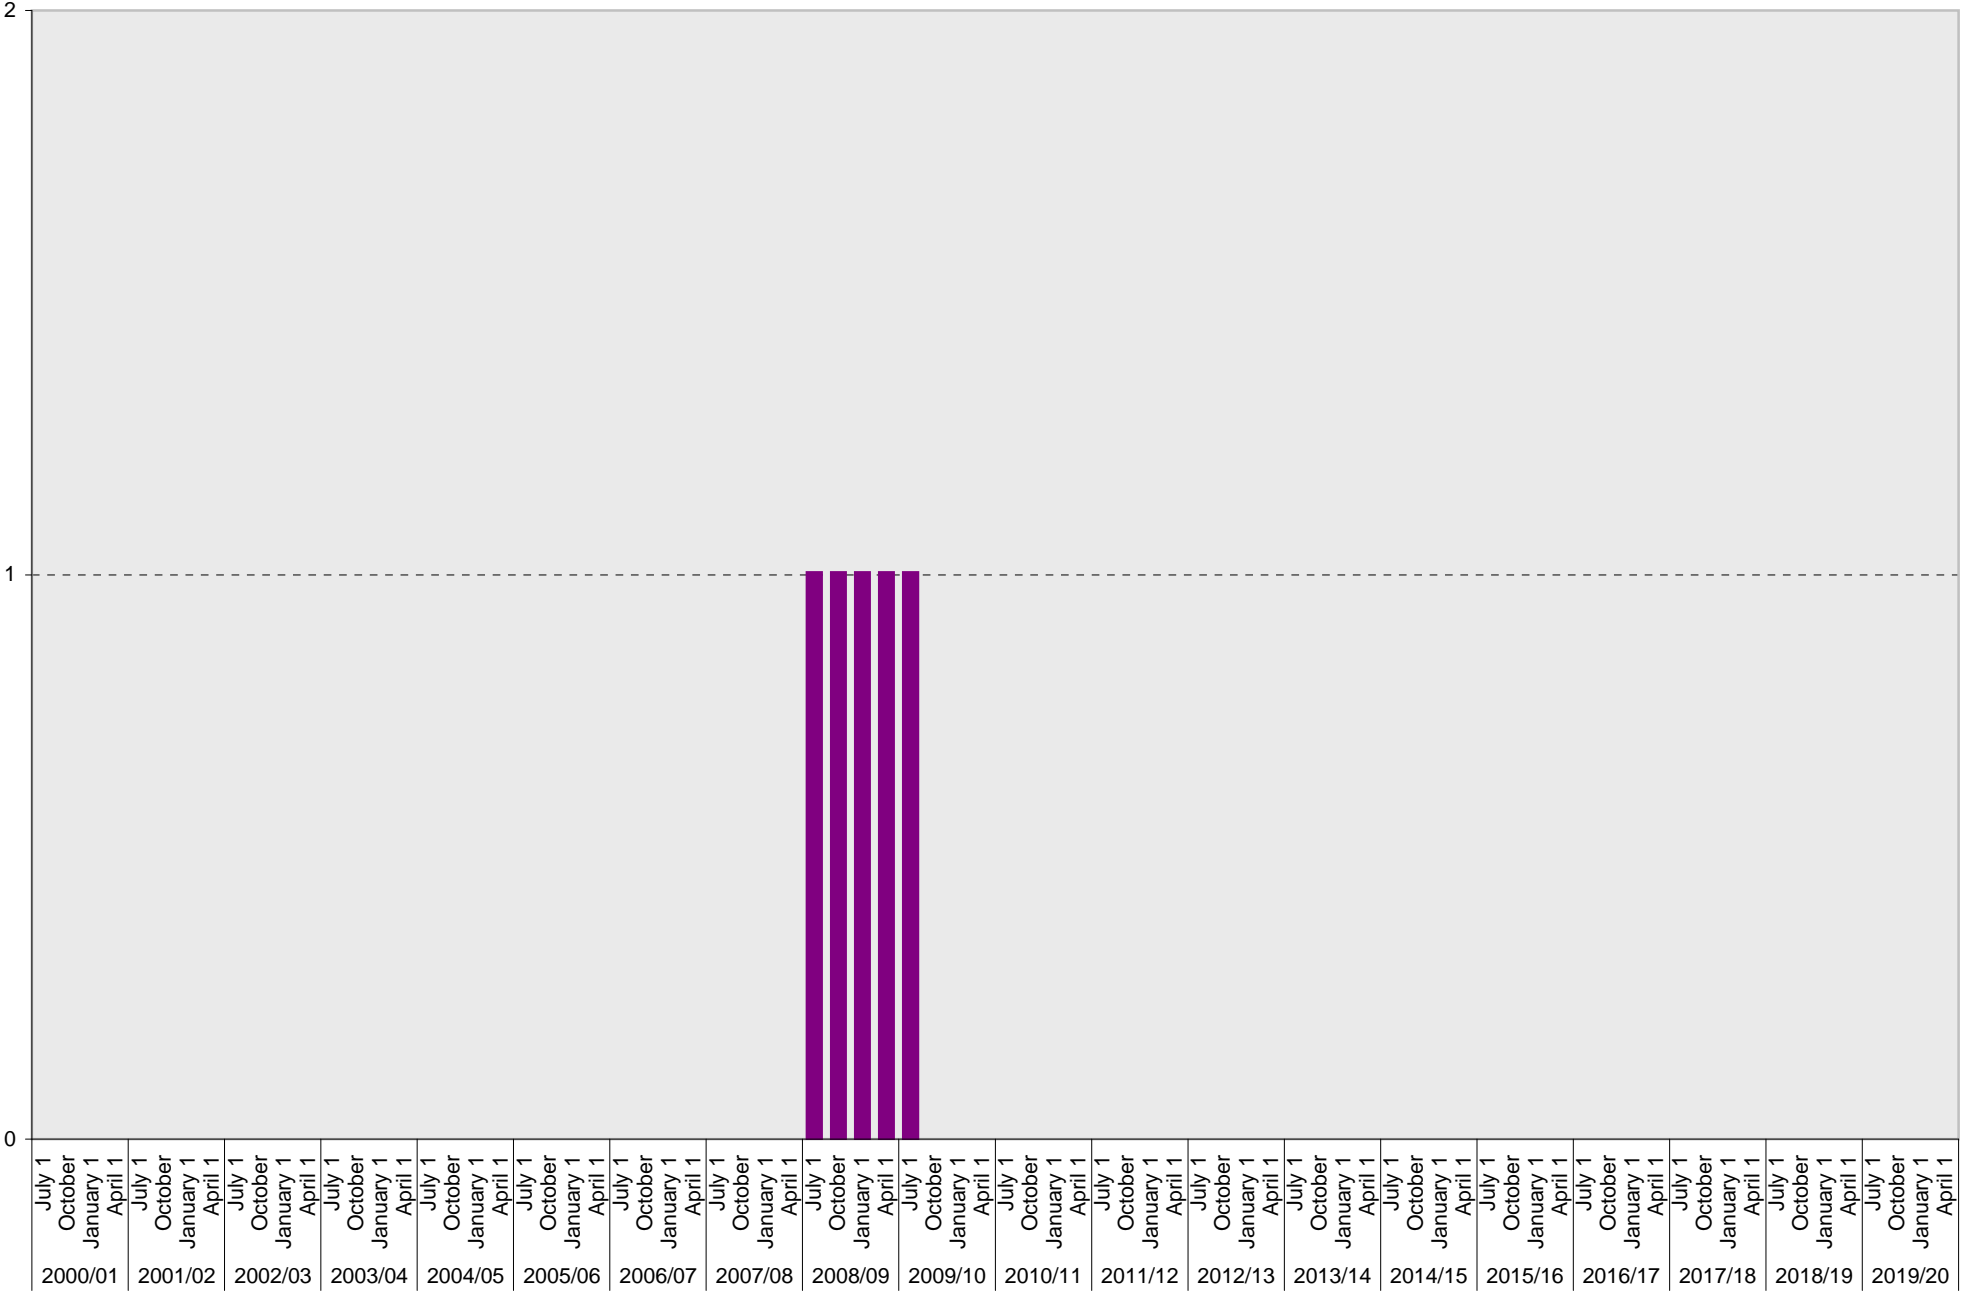

Lot P014: Visitor: Total Parking Spaces

Visitor: Total

University of California, San Diego Parking Space Inventory

Lot P014: Allocated: Electric Vehicle Parking Spaces

■ Allocated

University of California, San Diego Parking Space Inventory

Lot P014: Allocated: Flexcar Parking Spaces

■ Allocated

University of California, San Diego Parking Space Inventory
Lot P014: Allocated: Unknown Parking Spaces

■ Allocated

University of California, San Diego Parking Space Inventory