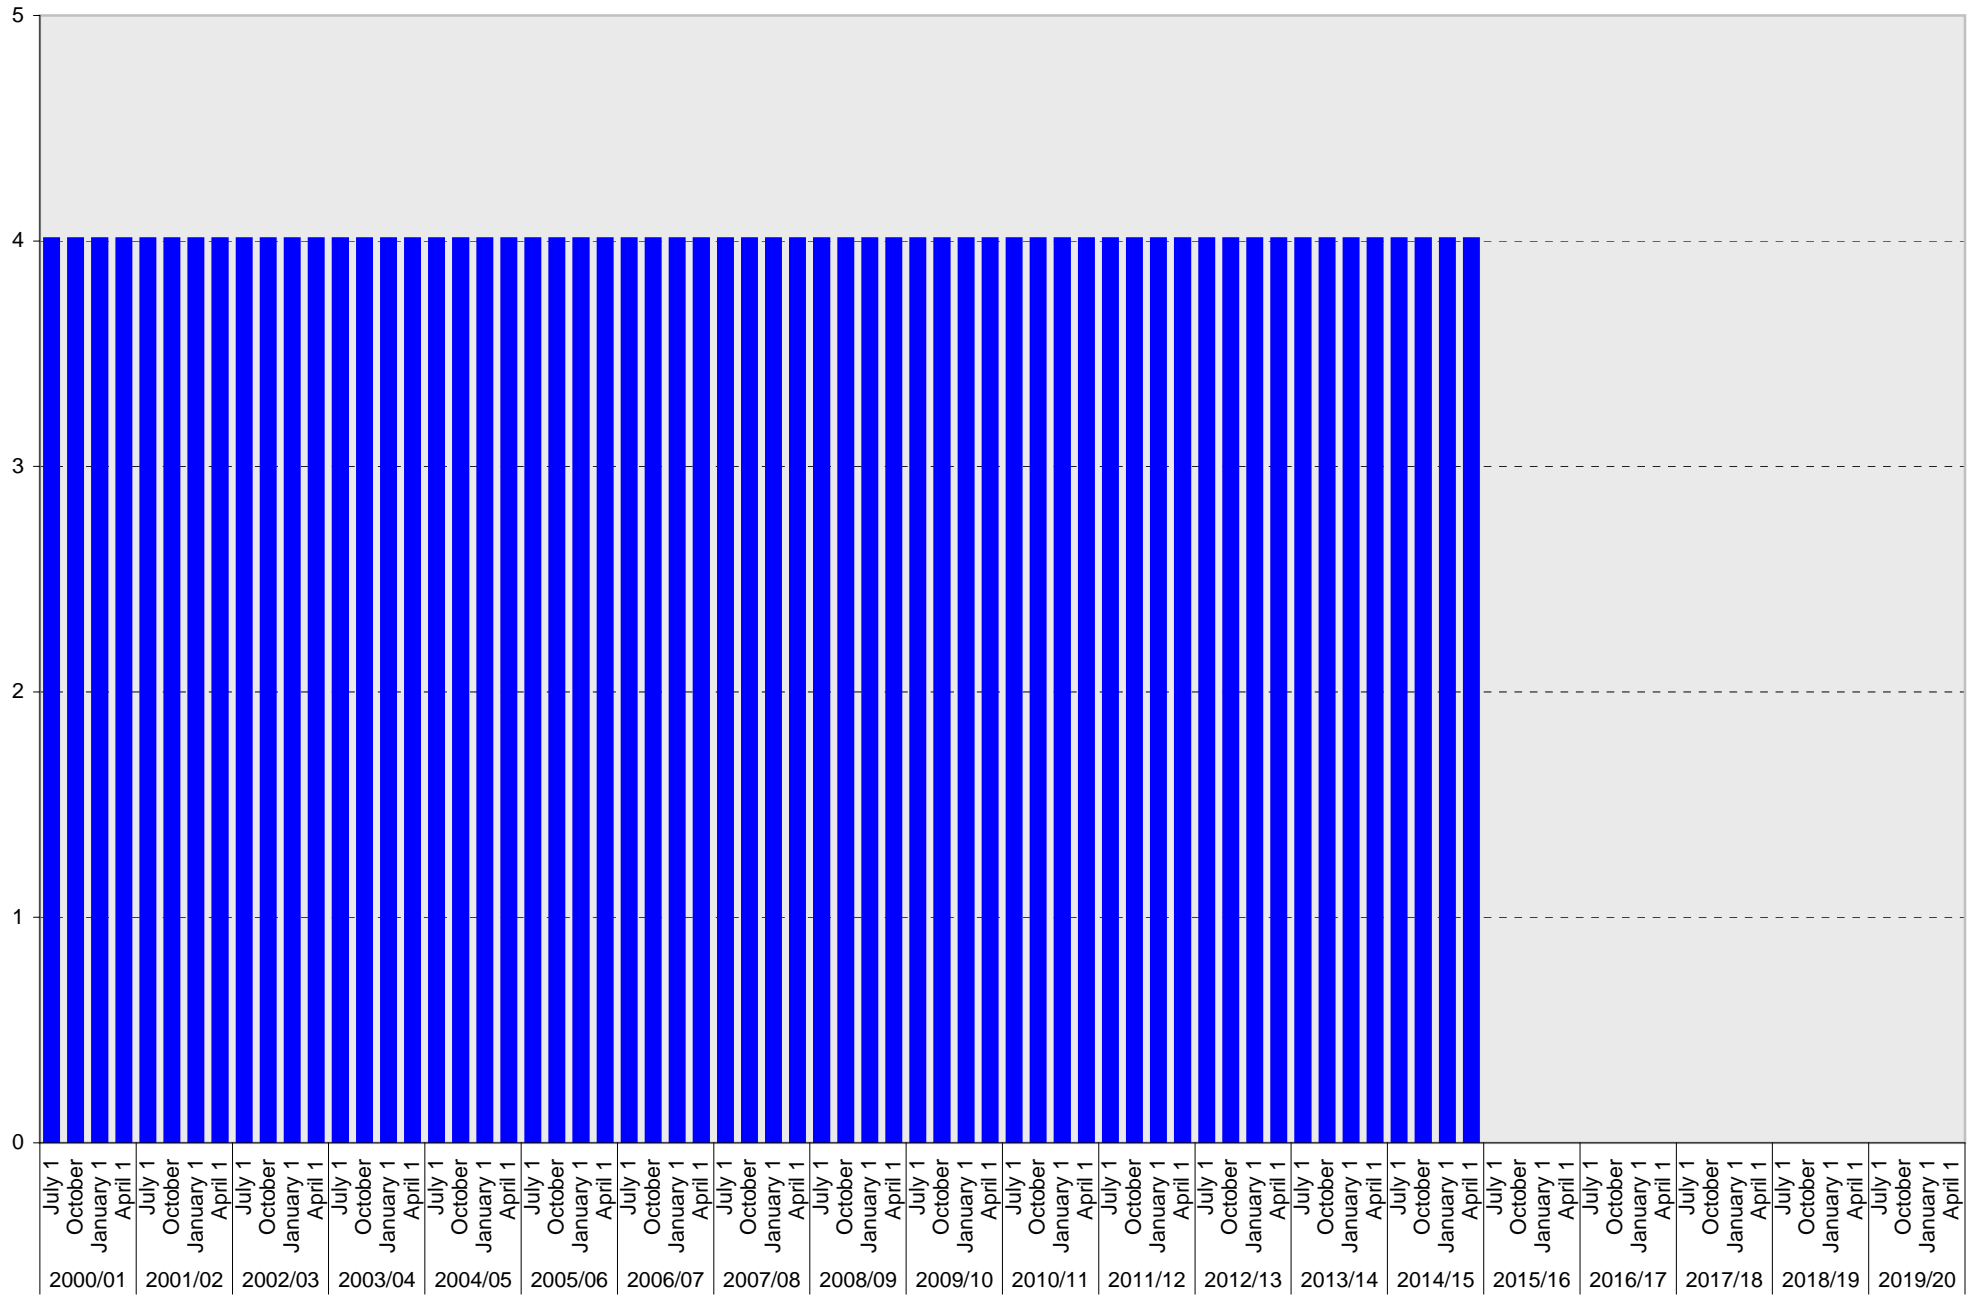

University of California, San Diego Parking Space Inventory

Lot P014: Accessible Parking Spaces

■ Accessible