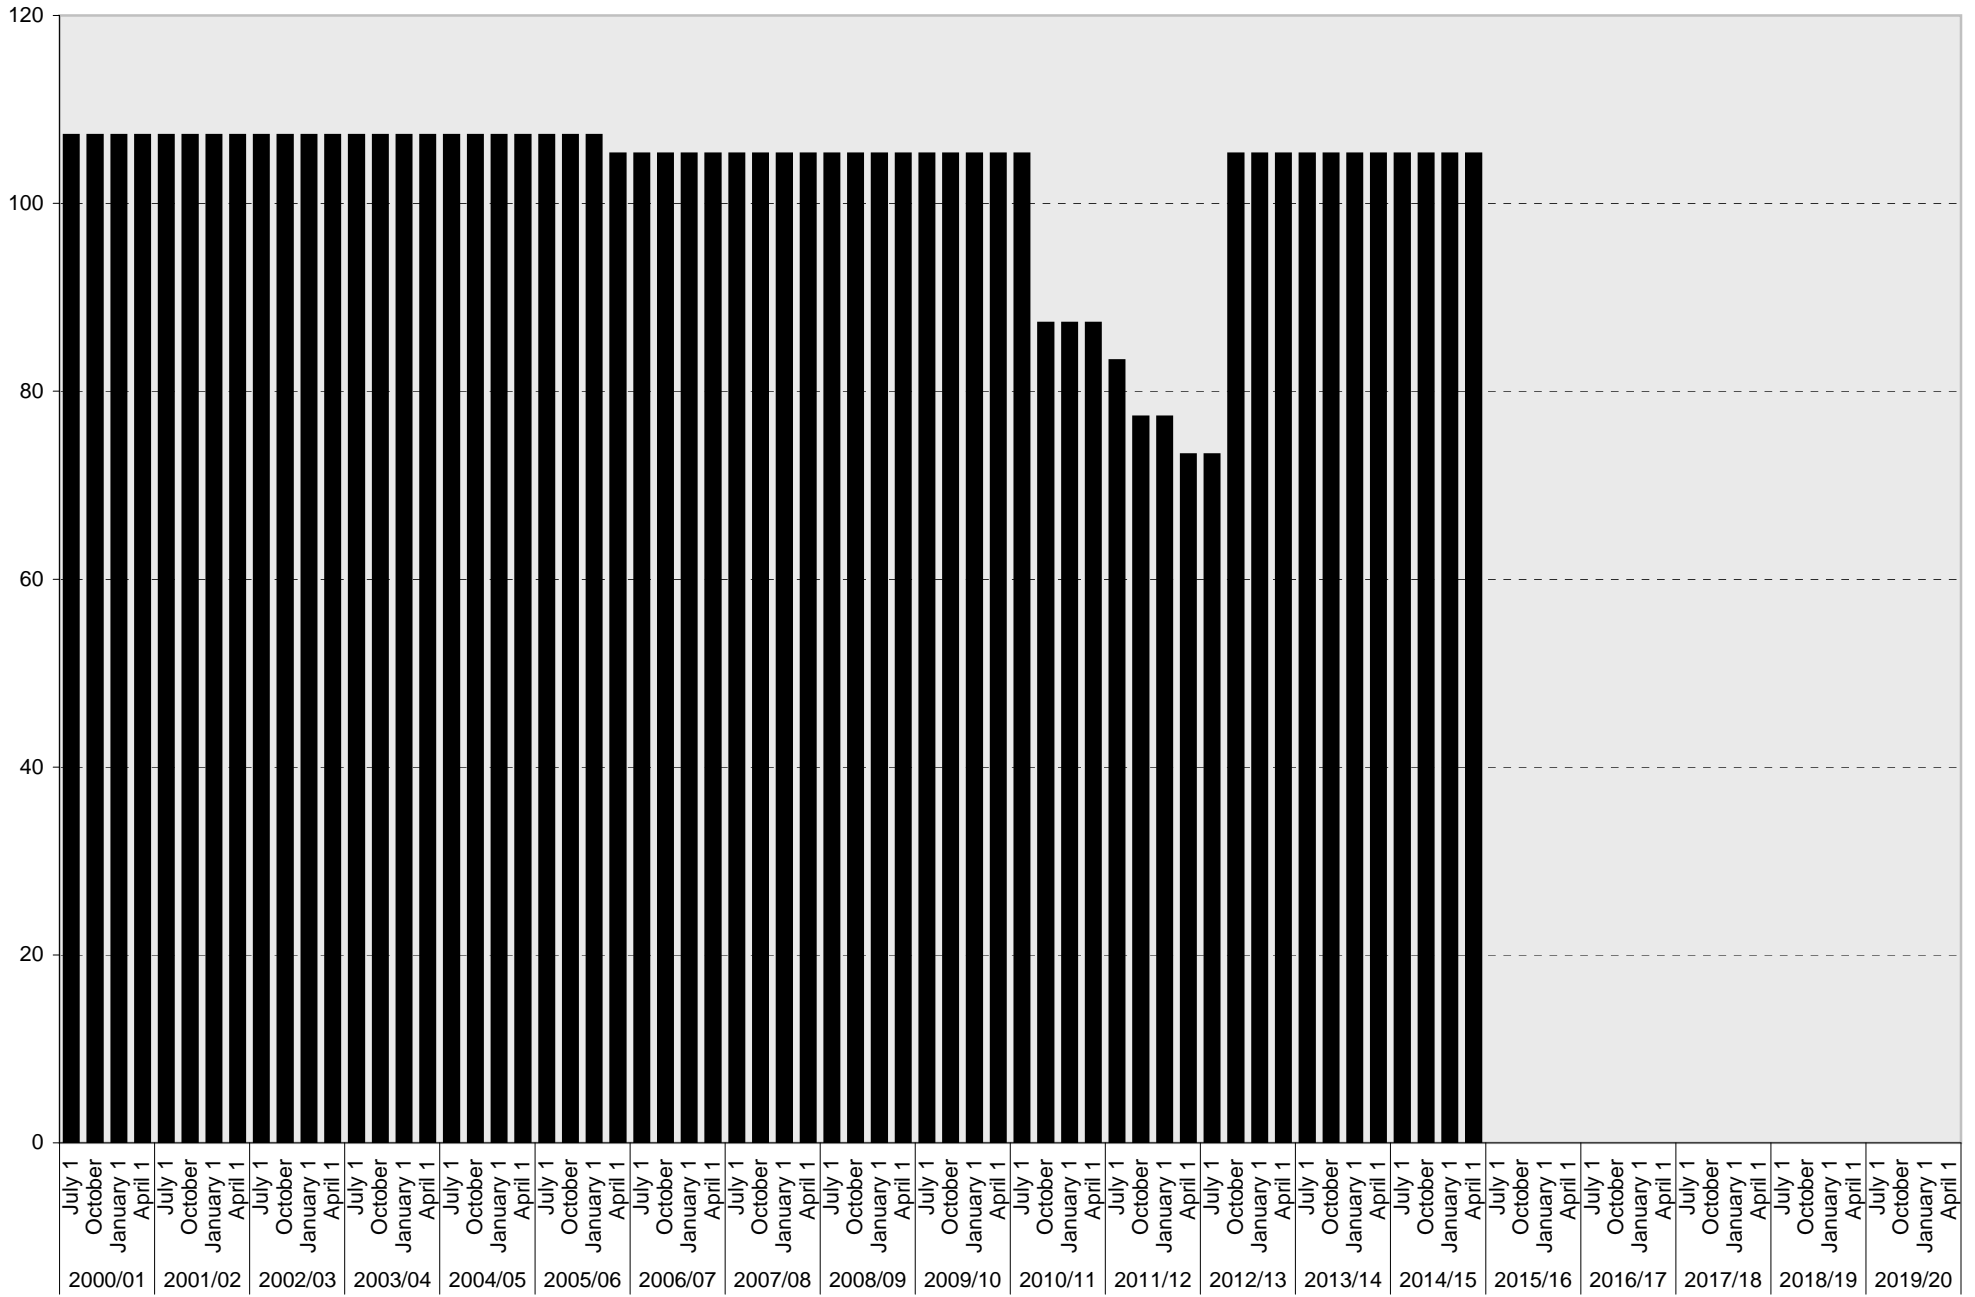

University of California, San Diego Parking Space Inventory

Lot P014: Total Parking Spaces

■ Total