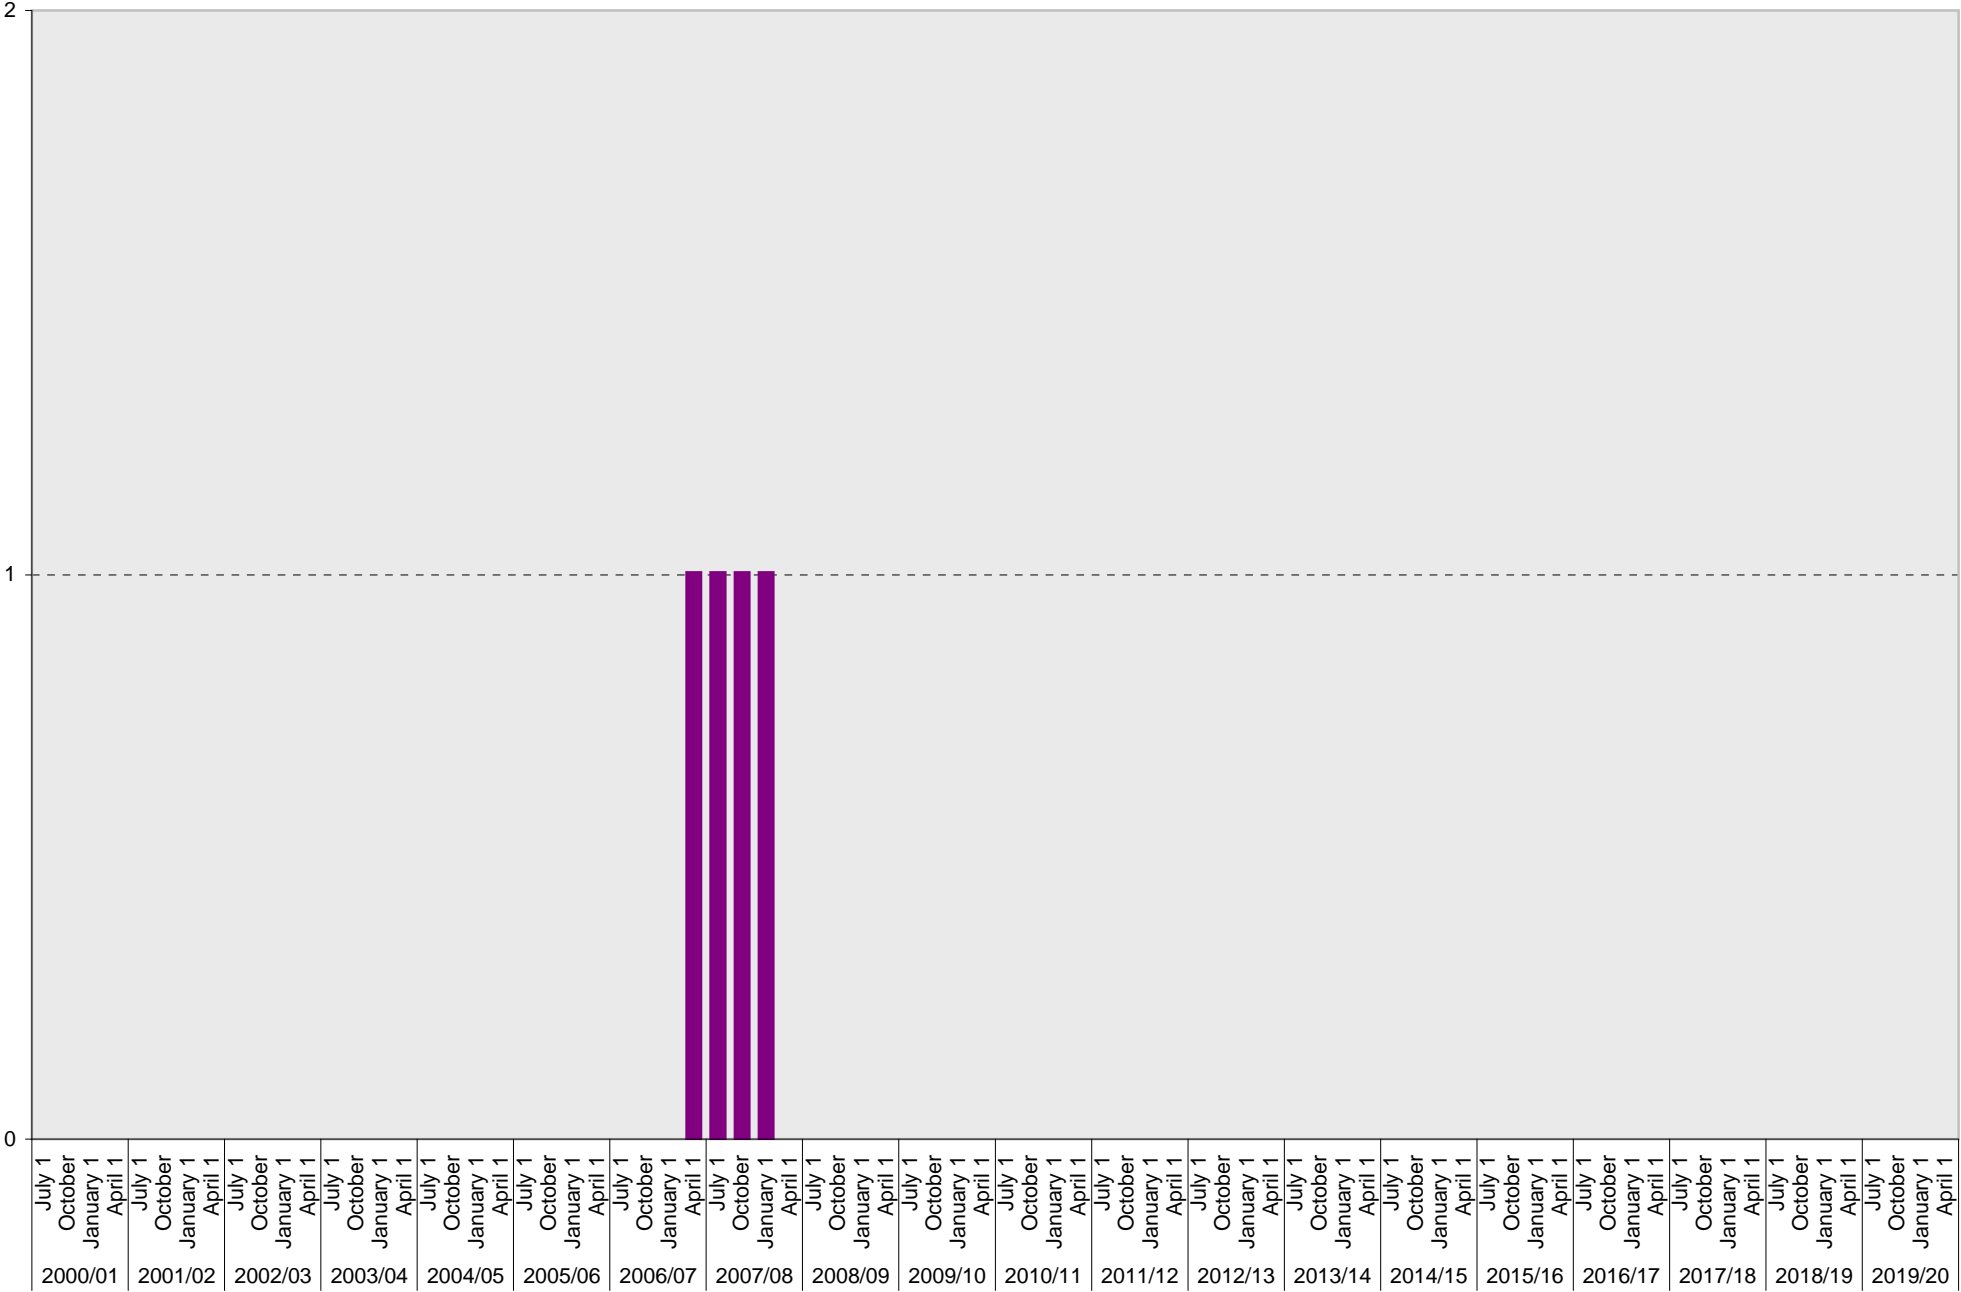

Lot P014: Visitor: Total Parking Spaces

Visitor: Total

University of California, San Diego Parking Space Inventory

Lot P014: Allocated: Electric Vehicle Parking Spaces

■ Allocated

University of California, San Diego Parking Space Inventory

Lot P014: Allocated: Flexcar Parking Spaces

■ Allocated

University of California, San Diego Parking Space Inventory
Lot P014: Allocated: Unknown Parking Spaces

■ Allocated

University of California, San Diego Parking Space Inventory