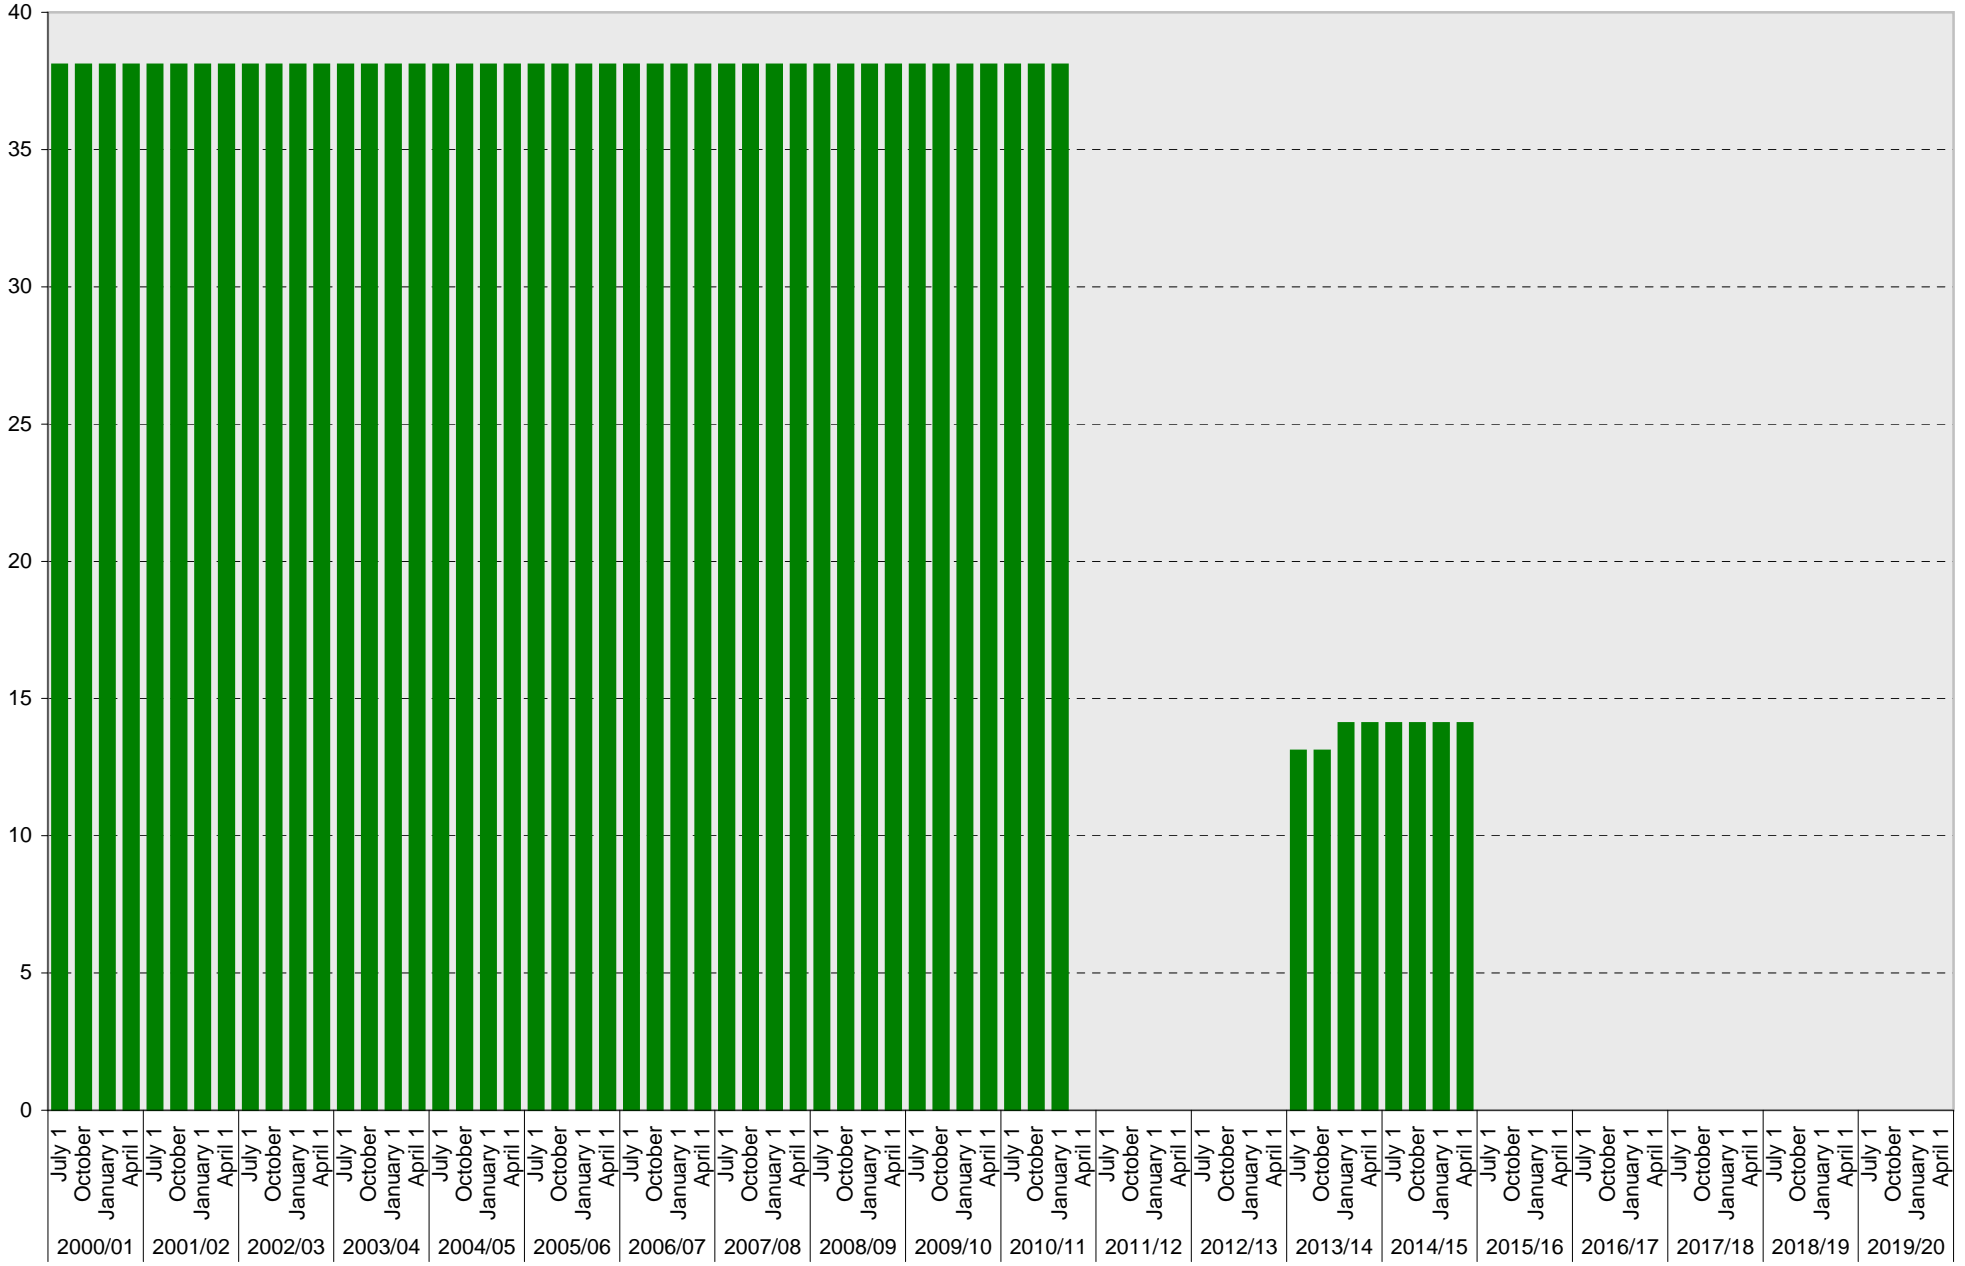

# University of California, San Diego Parking Space Inventory

## Lot P013: B Parking Spaces

■ B