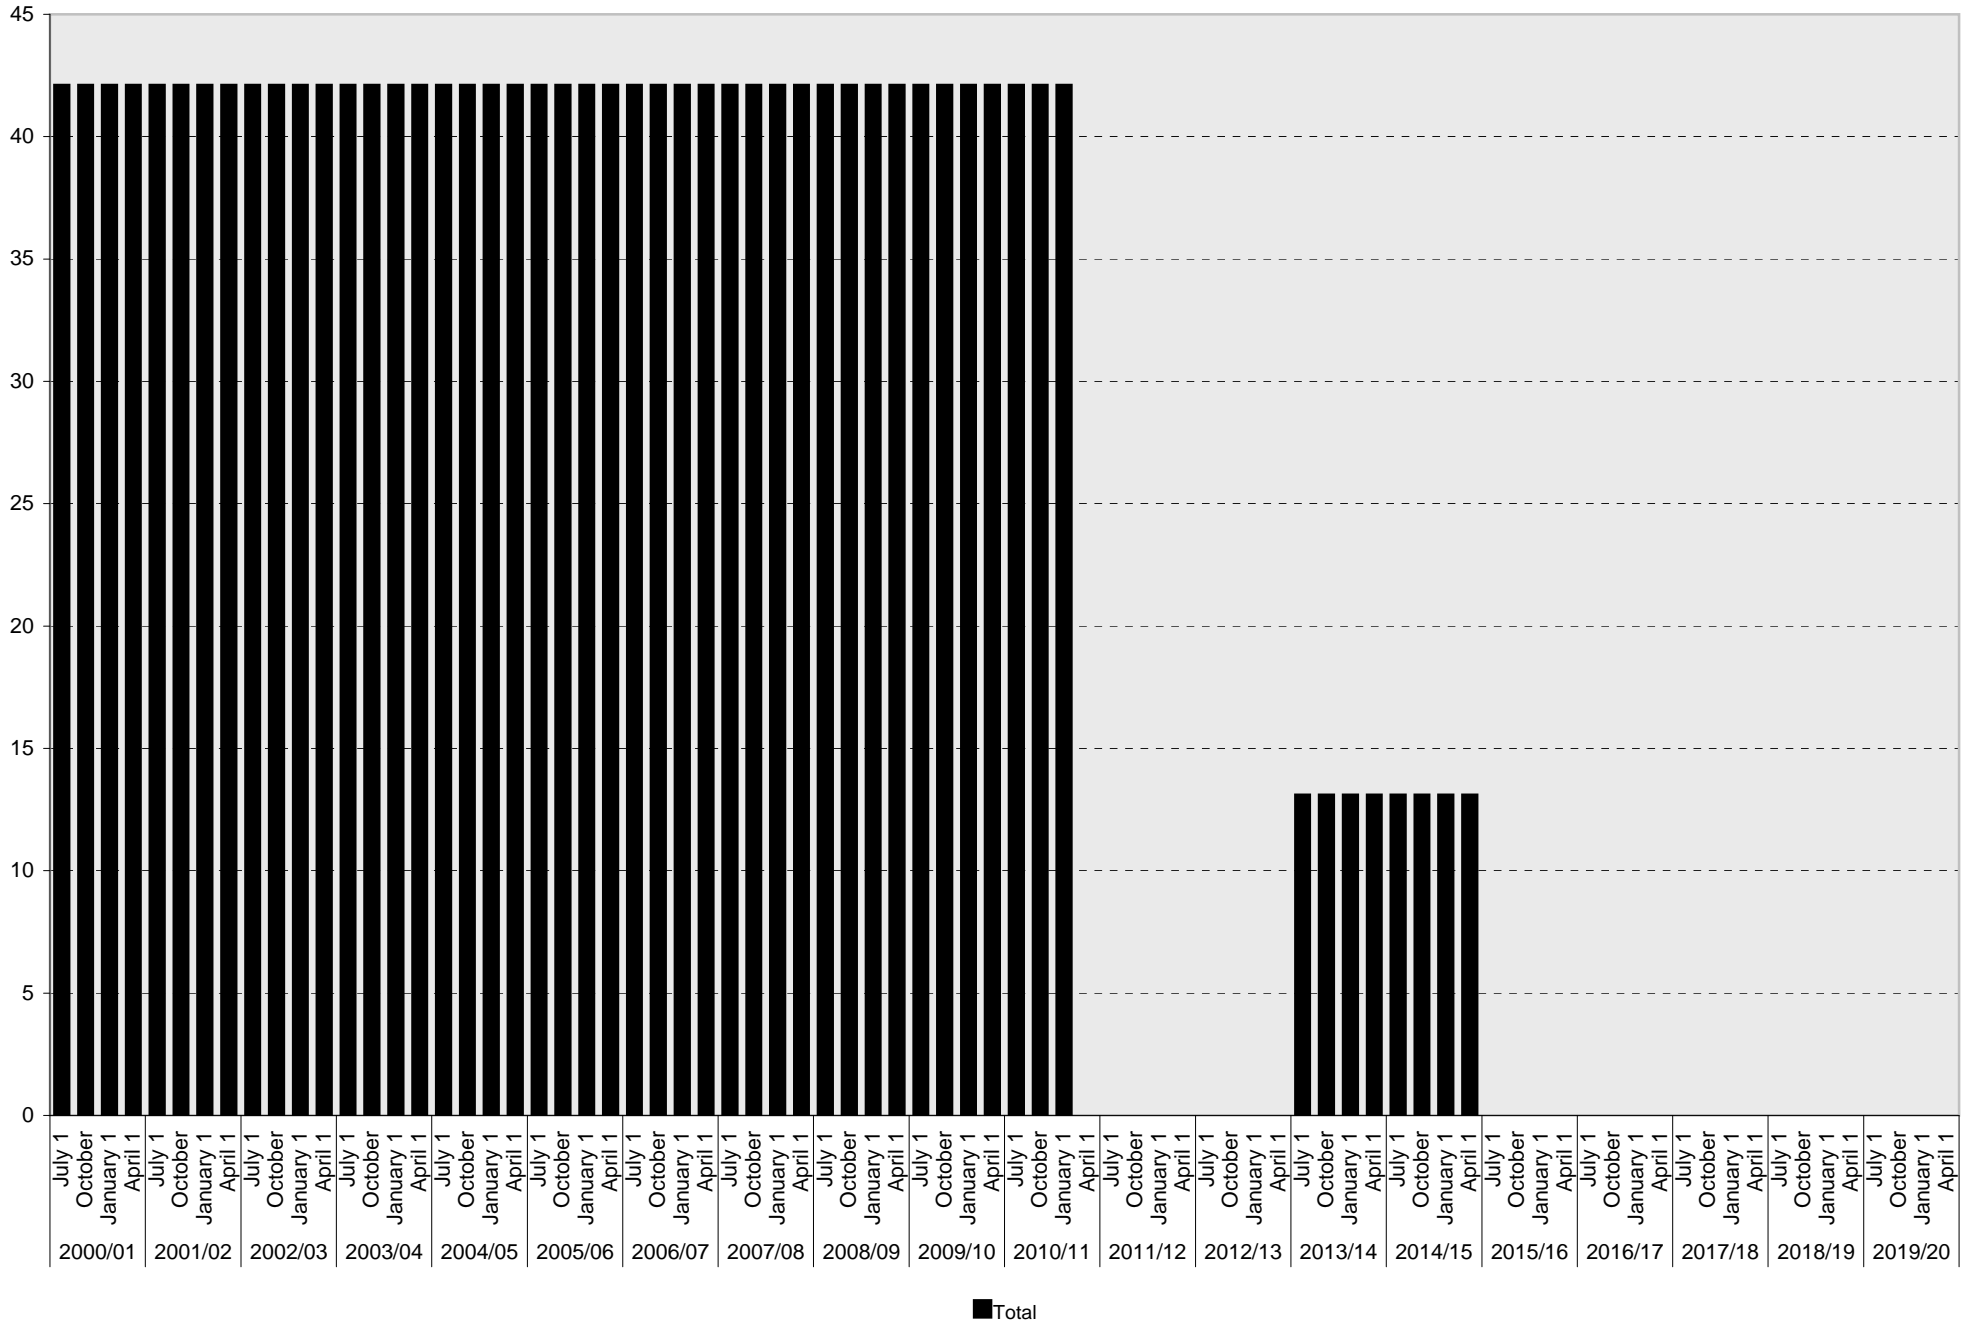

University of California, San Diego Parking Space Inventory
Lot P012: B Parking Spaces

B

University of California, San Diego Parking Space Inventory

Lot P012: Accessible Parking Spaces

University of California, San Diego Parking Space Inventory

Lot P012: Total Parking Spaces

University of California, San Diego Parking Space Inventory
Lot P012

Date		Parking Spaces										Motorcycle Parking Sections	
		A	B	S	Visitor	Reserved	Allocated	Accessible	UC Vehicle	Service Yard	Loading		Total
2000/01	July 1		40					2				42	
	October 1		40					2				42	
	January 1		40					2				42	
	April 1		40					2				42	
2001/02	July 1		40					2				42	
	October 1		40					2				42	
	January 1		40					2				42	
	April 1		40					2				42	
2002/03	July 1		40					2				42	
	October 1		40					2				42	
	January 1		40					2				42	
	April 1		40					2				42	
2003/04	July 1		40					2				42	
	October 1		40					2				42	
	January 1		40					2				42	
	April 1		40					2				42	
2004/05	July 1		40					2				42	
	October 1		40					2				42	
	January 1		40					2				42	
	April 1		40					2				42	
2005/06	July 1		40					2				42	
	October 1		40					2				42	
	January 1		40					2				42	
	April 1		40					2				42	
2006/07	July 1		40					2				42	
	October 1		40					2				42	
	January 1		40					2				42	
	April 1		40					2				42	
2007/08	July 1		40					2				42	
	October 1		40					2				42	
	January 1		40					2				42	
	April 1		40					2				42	
2008/09	July 1		40					2				42	
	October 1		40					2				42	
	January 1		40					2				42	
	April 1		40					2				42	
2009/10	July 1		40					2				42	
	October 1		40					2				42	
	January 1		40					2				42	
	April 1		40					2				42	