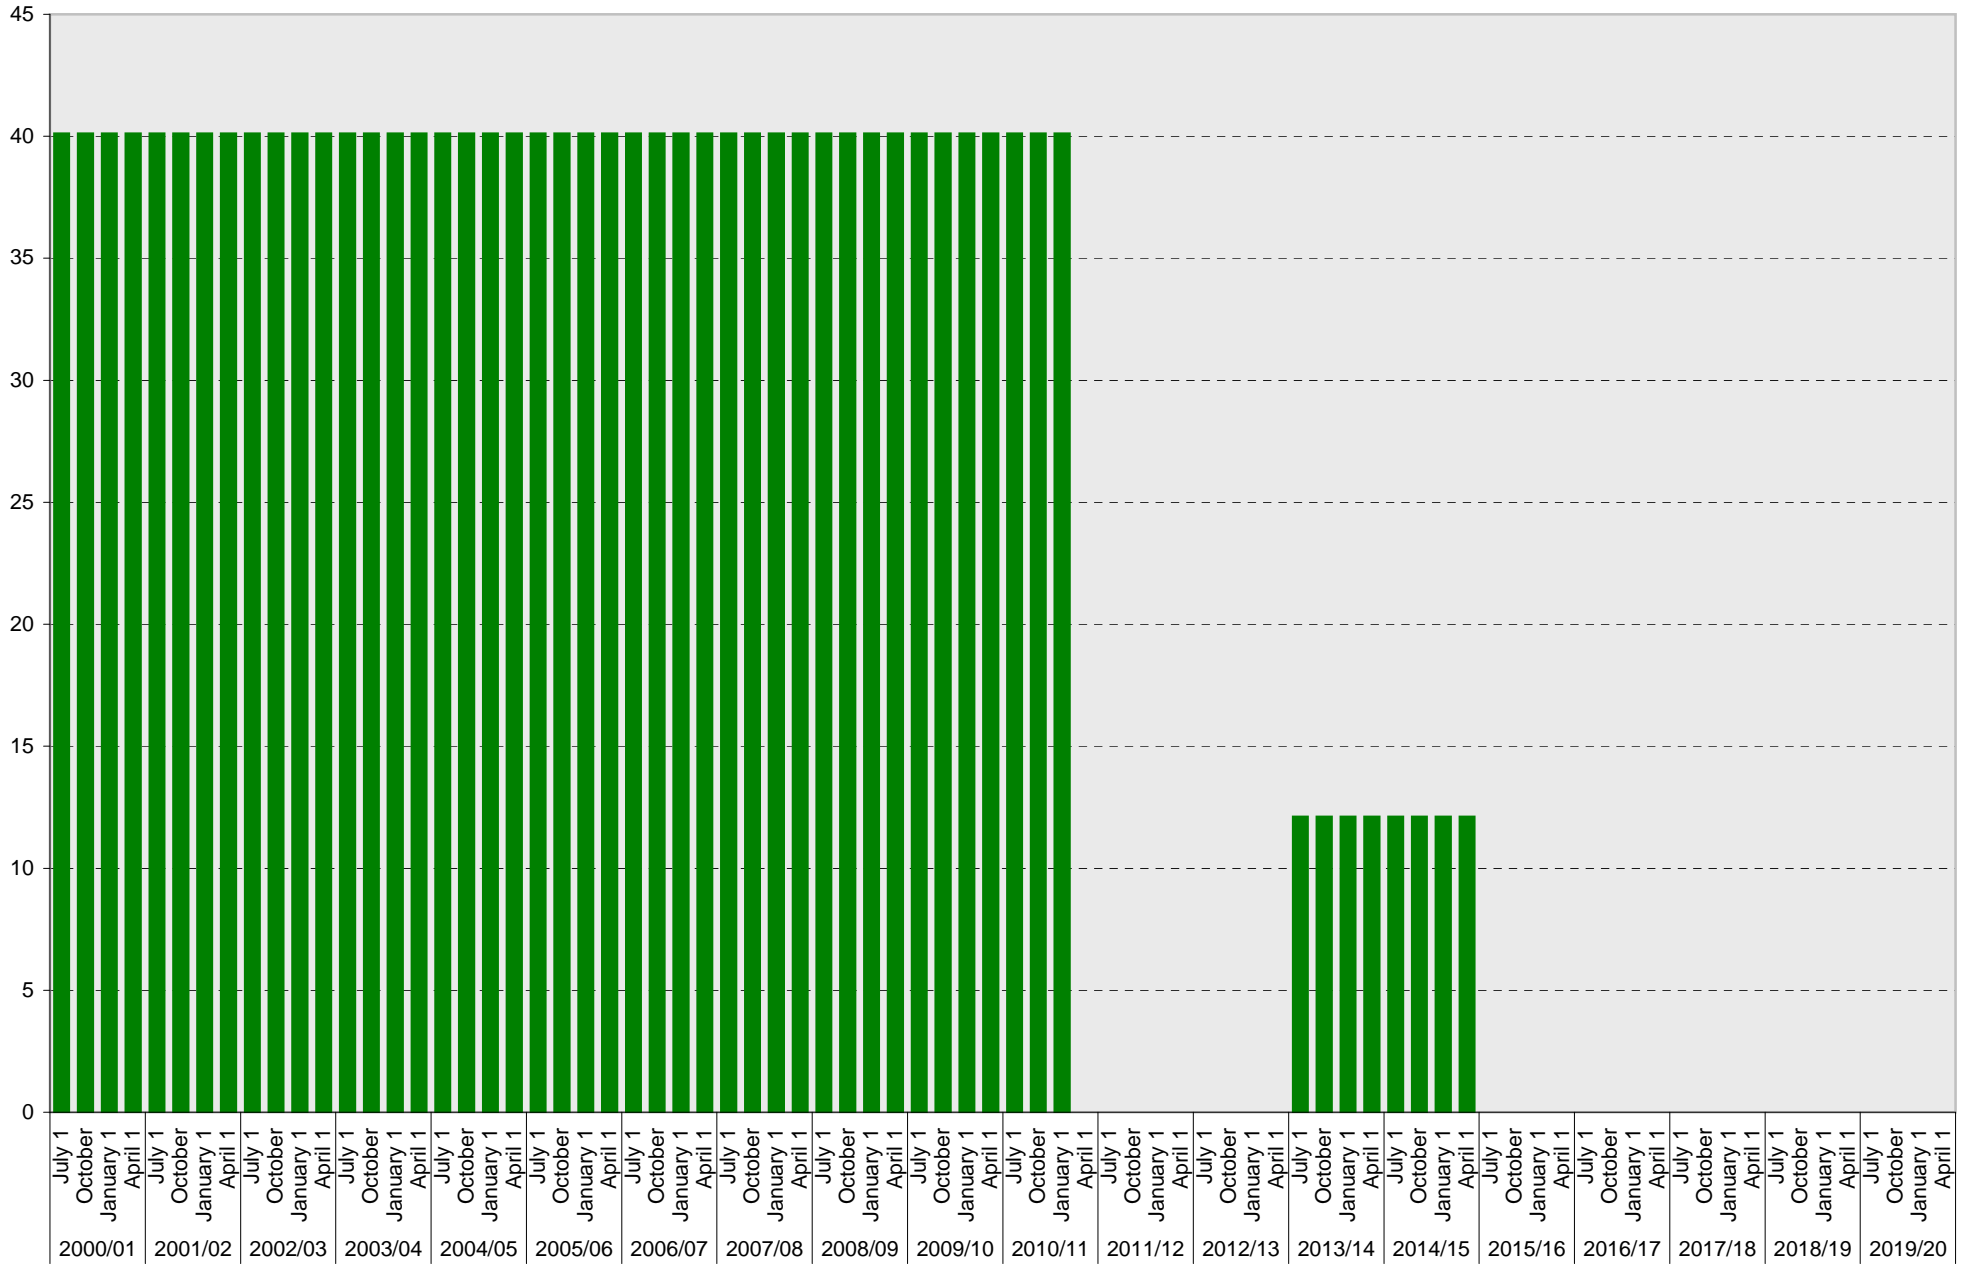

University of California, San Diego Parking Space Inventory
Lot P012: B Parking Spaces

B

University of California, San Diego Parking Space Inventory

Lot P012: Accessible Parking Spaces

University of California, San Diego Parking Space Inventory

Lot P012: Total Parking Spaces

University of California, San Diego Parking Space Inventory
Lot P012

Date		Parking Spaces										Motorcycle Parking Sections	
		A	B	S	Visitor	Reserved	Allocated	Accessible	UC Vehicle	Service Yard	Loading		Total
2000/01	July 1		40					2				42	
	October 1		40					2				42	
	January 1		40					2				42	
	April 1		40					2				42	
2001/02	July 1		40					2				42	
	October 1		40					2				42	
	January 1		40					2				42	
	April 1		40					2				42	
2002/03	July 1		40					2				42	
	October 1		40					2				42	
	January 1		40					2				42	
	April 1		40					2				42	
2003/04	July 1		40					2				42	
	October 1		40					2				42	
	January 1		40					2				42	
	April 1		40					2				42	
2004/05	July 1		40					2				42	
	October 1		40					2				42	
	January 1		40					2				42	
	April 1		40					2				42	
2005/06	July 1		40					2				42	
	October 1		40					2				42	
	January 1		40					2				42	
	April 1		40					2				42	
2006/07	July 1		40					2				42	
	October 1		40					2				42	
	January 1		40					2				42	
	April 1		40					2				42	
2007/08	July 1		40					2				42	
	October 1		40					2				42	
	January 1		40					2				42	
	April 1		40					2				42	
2008/09	July 1		40					2				42	
	October 1		40					2				42	
	January 1		40					2				42	
	April 1		40					2				42	
2009/10	July 1		40					2				42	
	October 1		40					2				42	
	January 1		40					2				42	
	April 1		40					2				42	