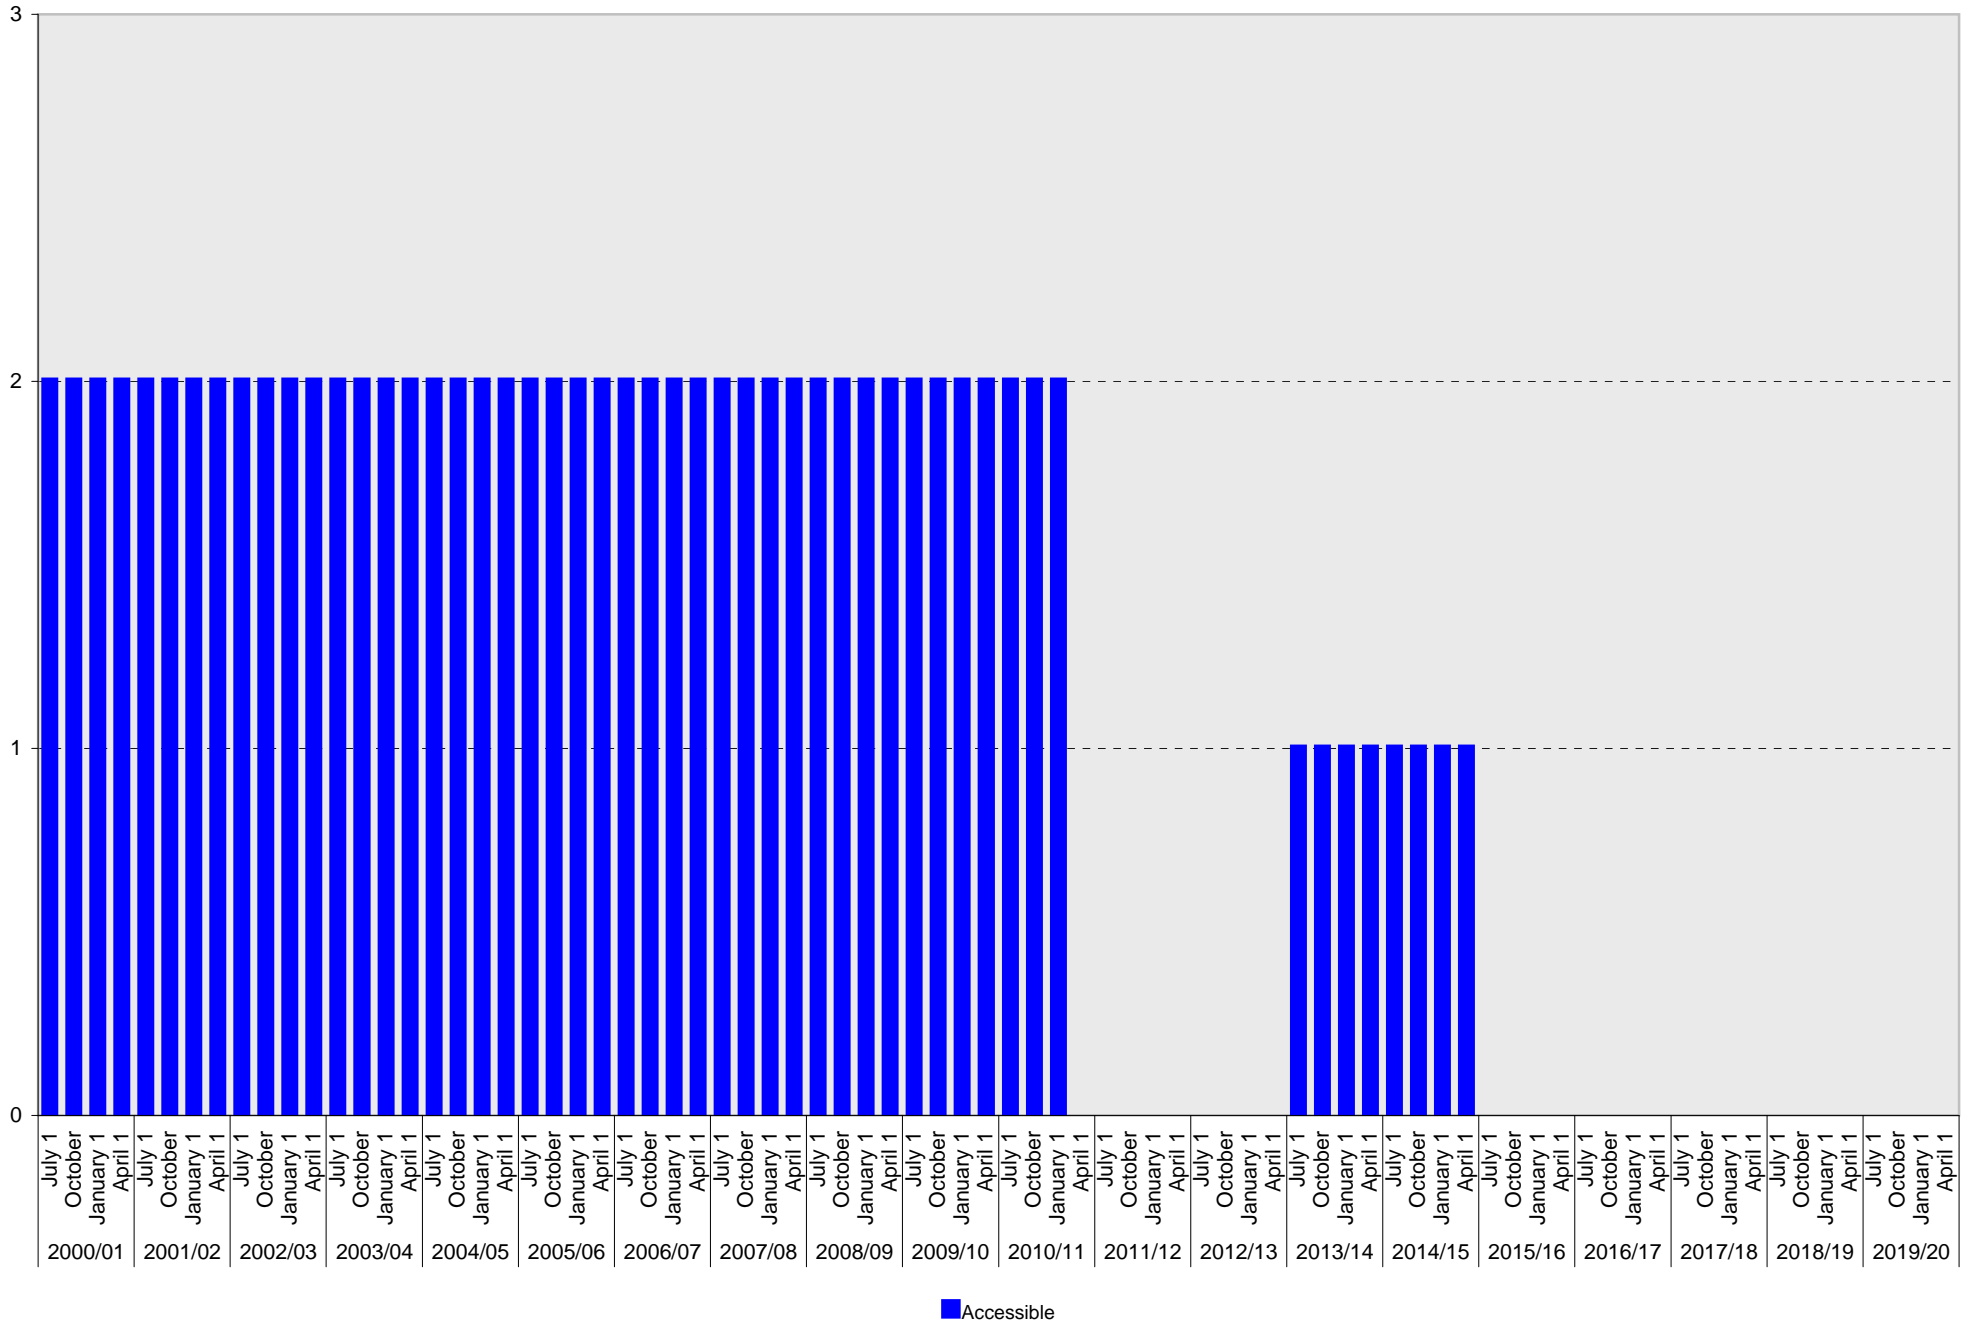

University of California, San Diego Parking Space Inventory
Lot P012: B Parking Spaces

B

University of California, San Diego Parking Space Inventory

Lot P012: Accessible Parking Spaces

University of California, San Diego Parking Space Inventory

Lot P012: Total Parking Spaces

University of California, San Diego Parking Space Inventory
Lot P012

Date		Parking Spaces										Motorcycle Parking Sections	
		A	B	S	Visitor	Reserved	Allocated	Accessible	UC Vehicle	Service Yard	Loading		Total
2000/01	July 1		40					2				42	
	October 1		40					2				42	
	January 1		40					2				42	
	April 1		40					2				42	
2001/02	July 1		40					2				42	
	October 1		40					2				42	
	January 1		40					2				42	
	April 1		40					2				42	
2002/03	July 1		40					2				42	
	October 1		40					2				42	
	January 1		40					2				42	
	April 1		40					2				42	
2003/04	July 1		40					2				42	
	October 1		40					2				42	
	January 1		40					2				42	
	April 1		40					2				42	
2004/05	July 1		40					2				42	
	October 1		40					2				42	
	January 1		40					2				42	
	April 1		40					2				42	
2005/06	July 1		40					2				42	
	October 1		40					2				42	
	January 1		40					2				42	
	April 1		40					2				42	
2006/07	July 1		40					2				42	
	October 1		40					2				42	
	January 1		40					2				42	
	April 1		40					2				42	
2007/08	July 1		40					2				42	
	October 1		40					2				42	
	January 1		40					2				42	
	April 1		40					2				42	
2008/09	July 1		40					2				42	
	October 1		40					2				42	
	January 1		40					2				42	
	April 1		40					2				42	
2009/10	July 1		40					2				42	
	October 1		40					2				42	
	January 1		40					2				42	
	April 1		40					2				42	