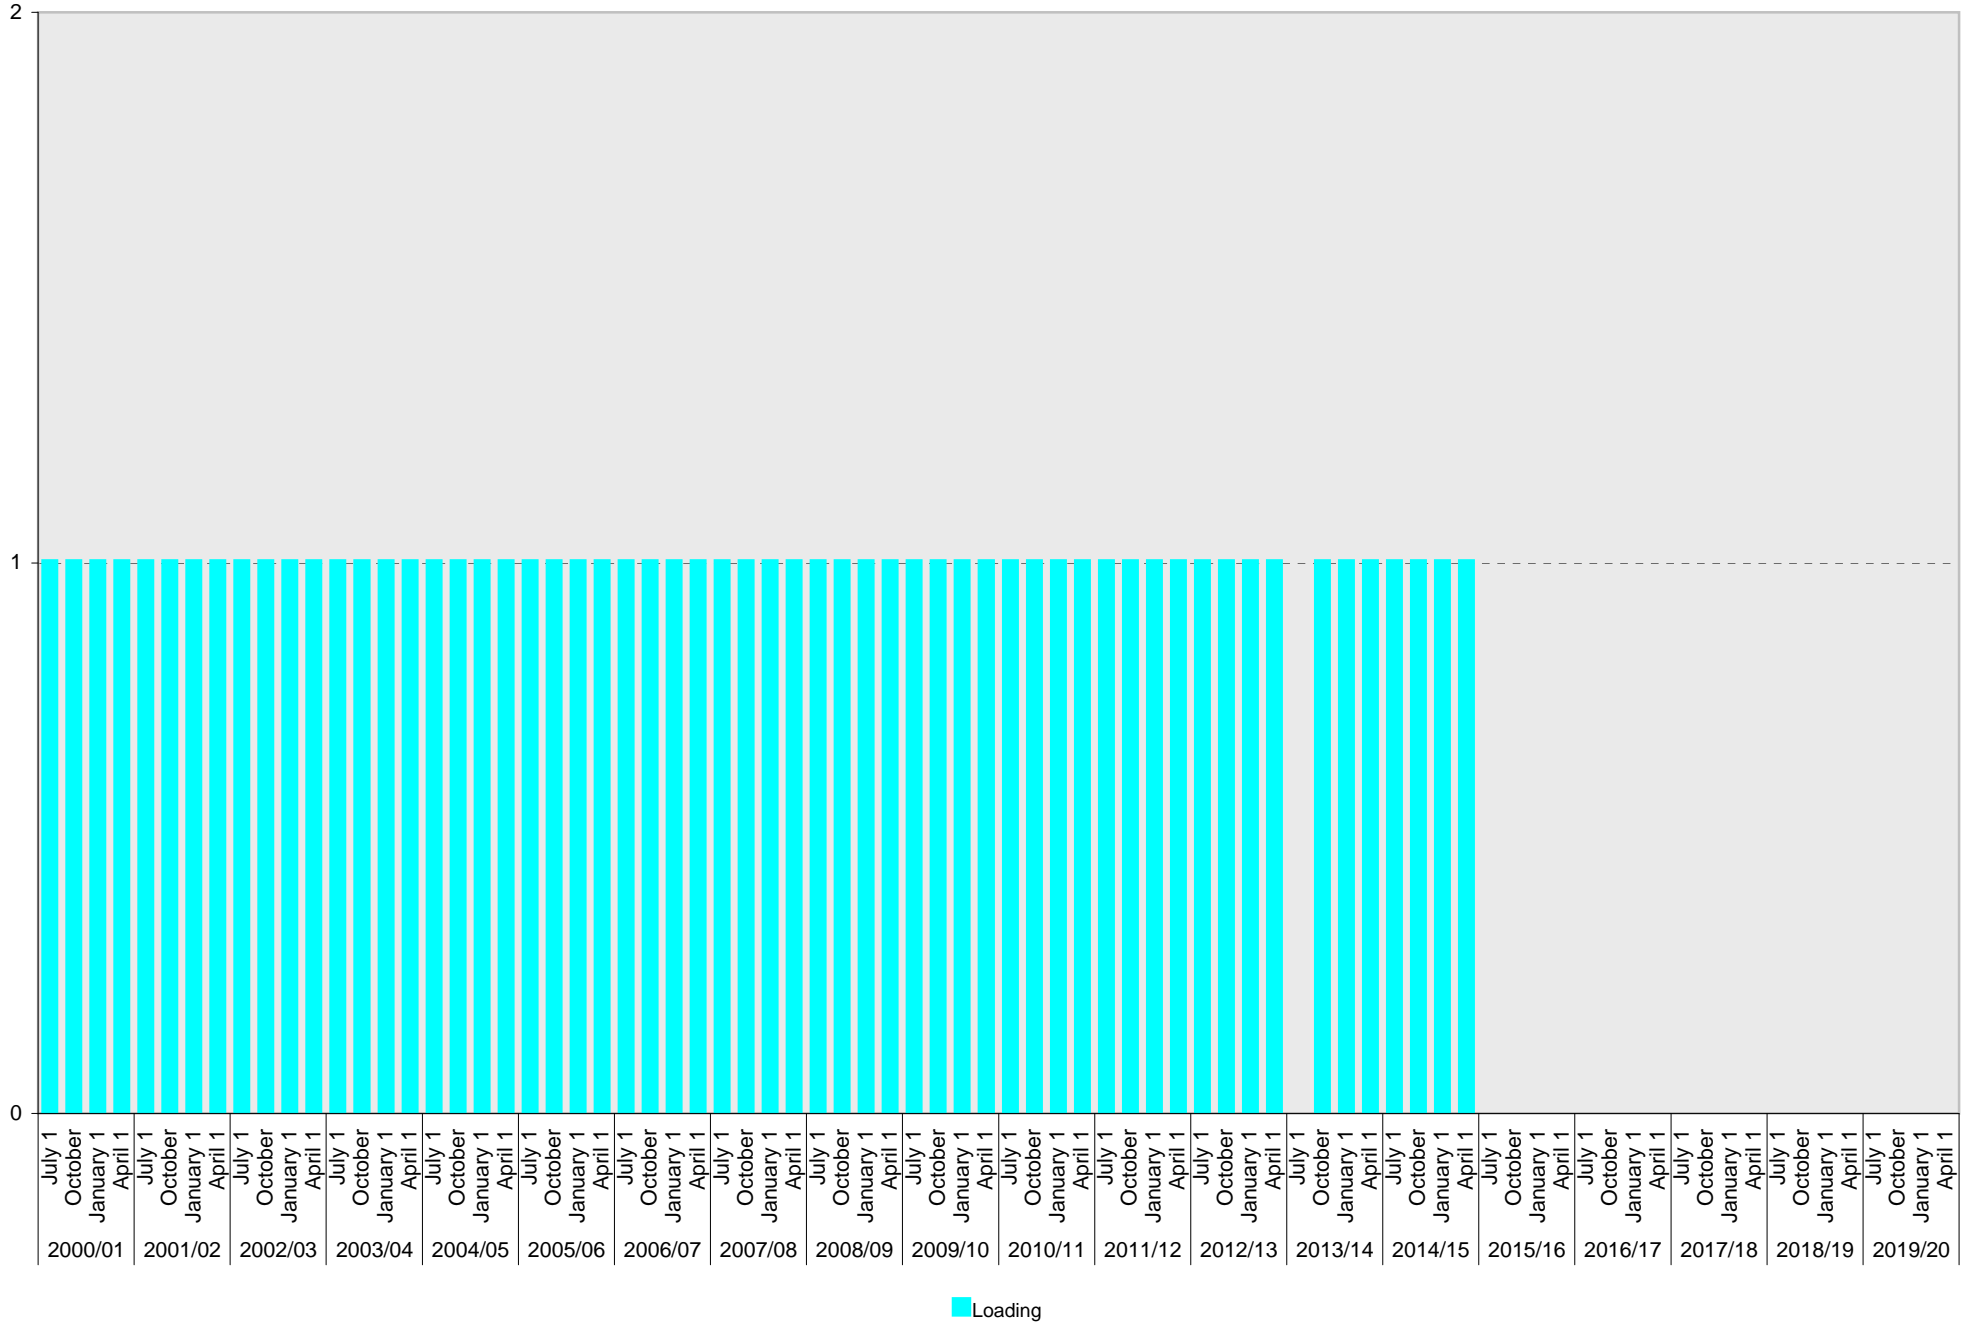

University of California, San Diego Parking Space Inventory

Lot P011: Loading Parking Spaces