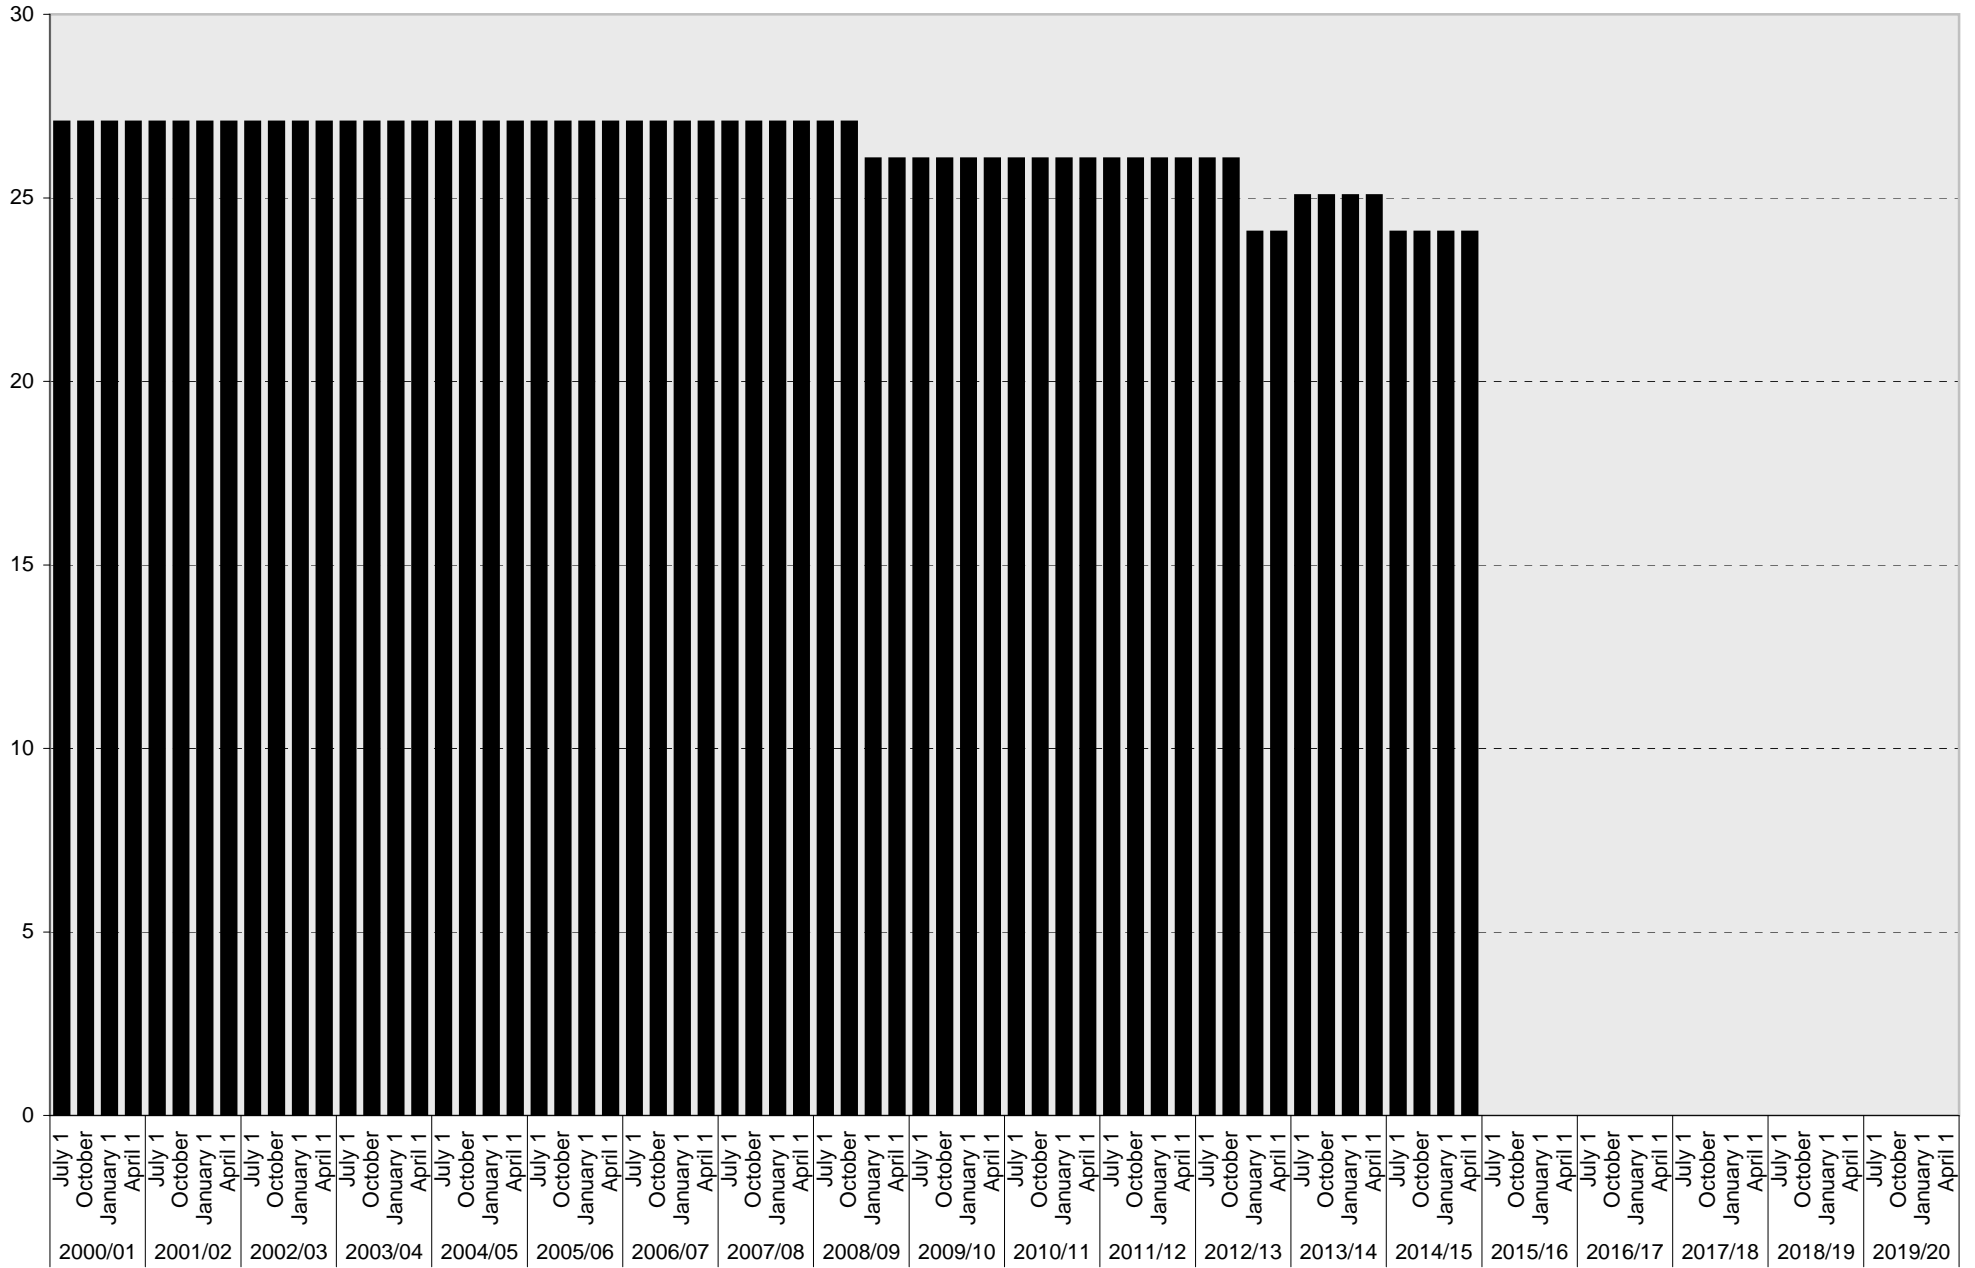

University of California, San Diego Parking Space Inventory

Lot P011: Total Parking Spaces

■ Total