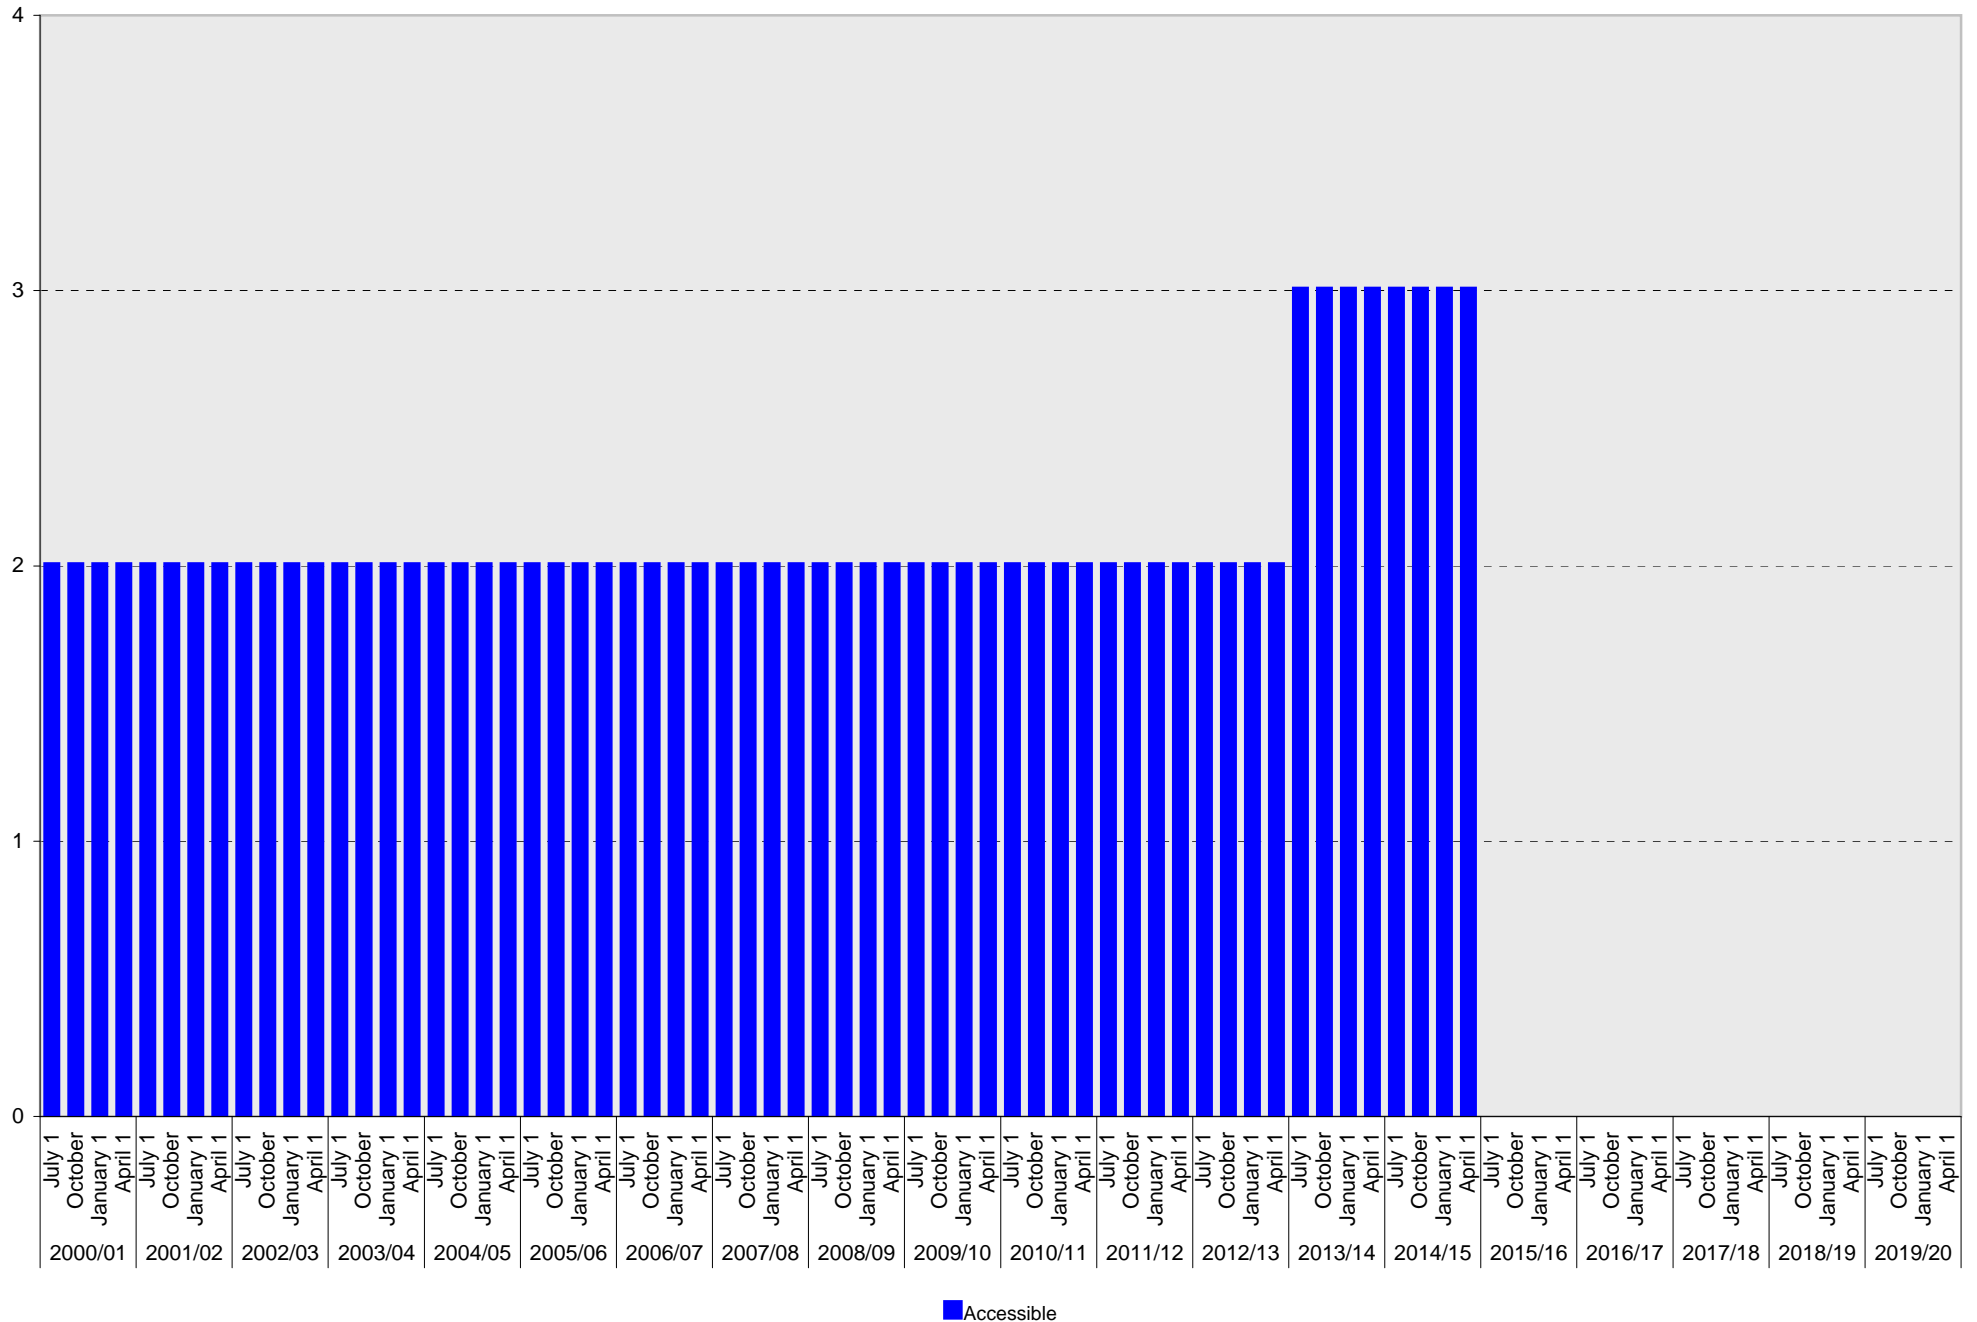

University of California, San Diego Parking Space Inventory

Lot P011: Accessible Parking Spaces