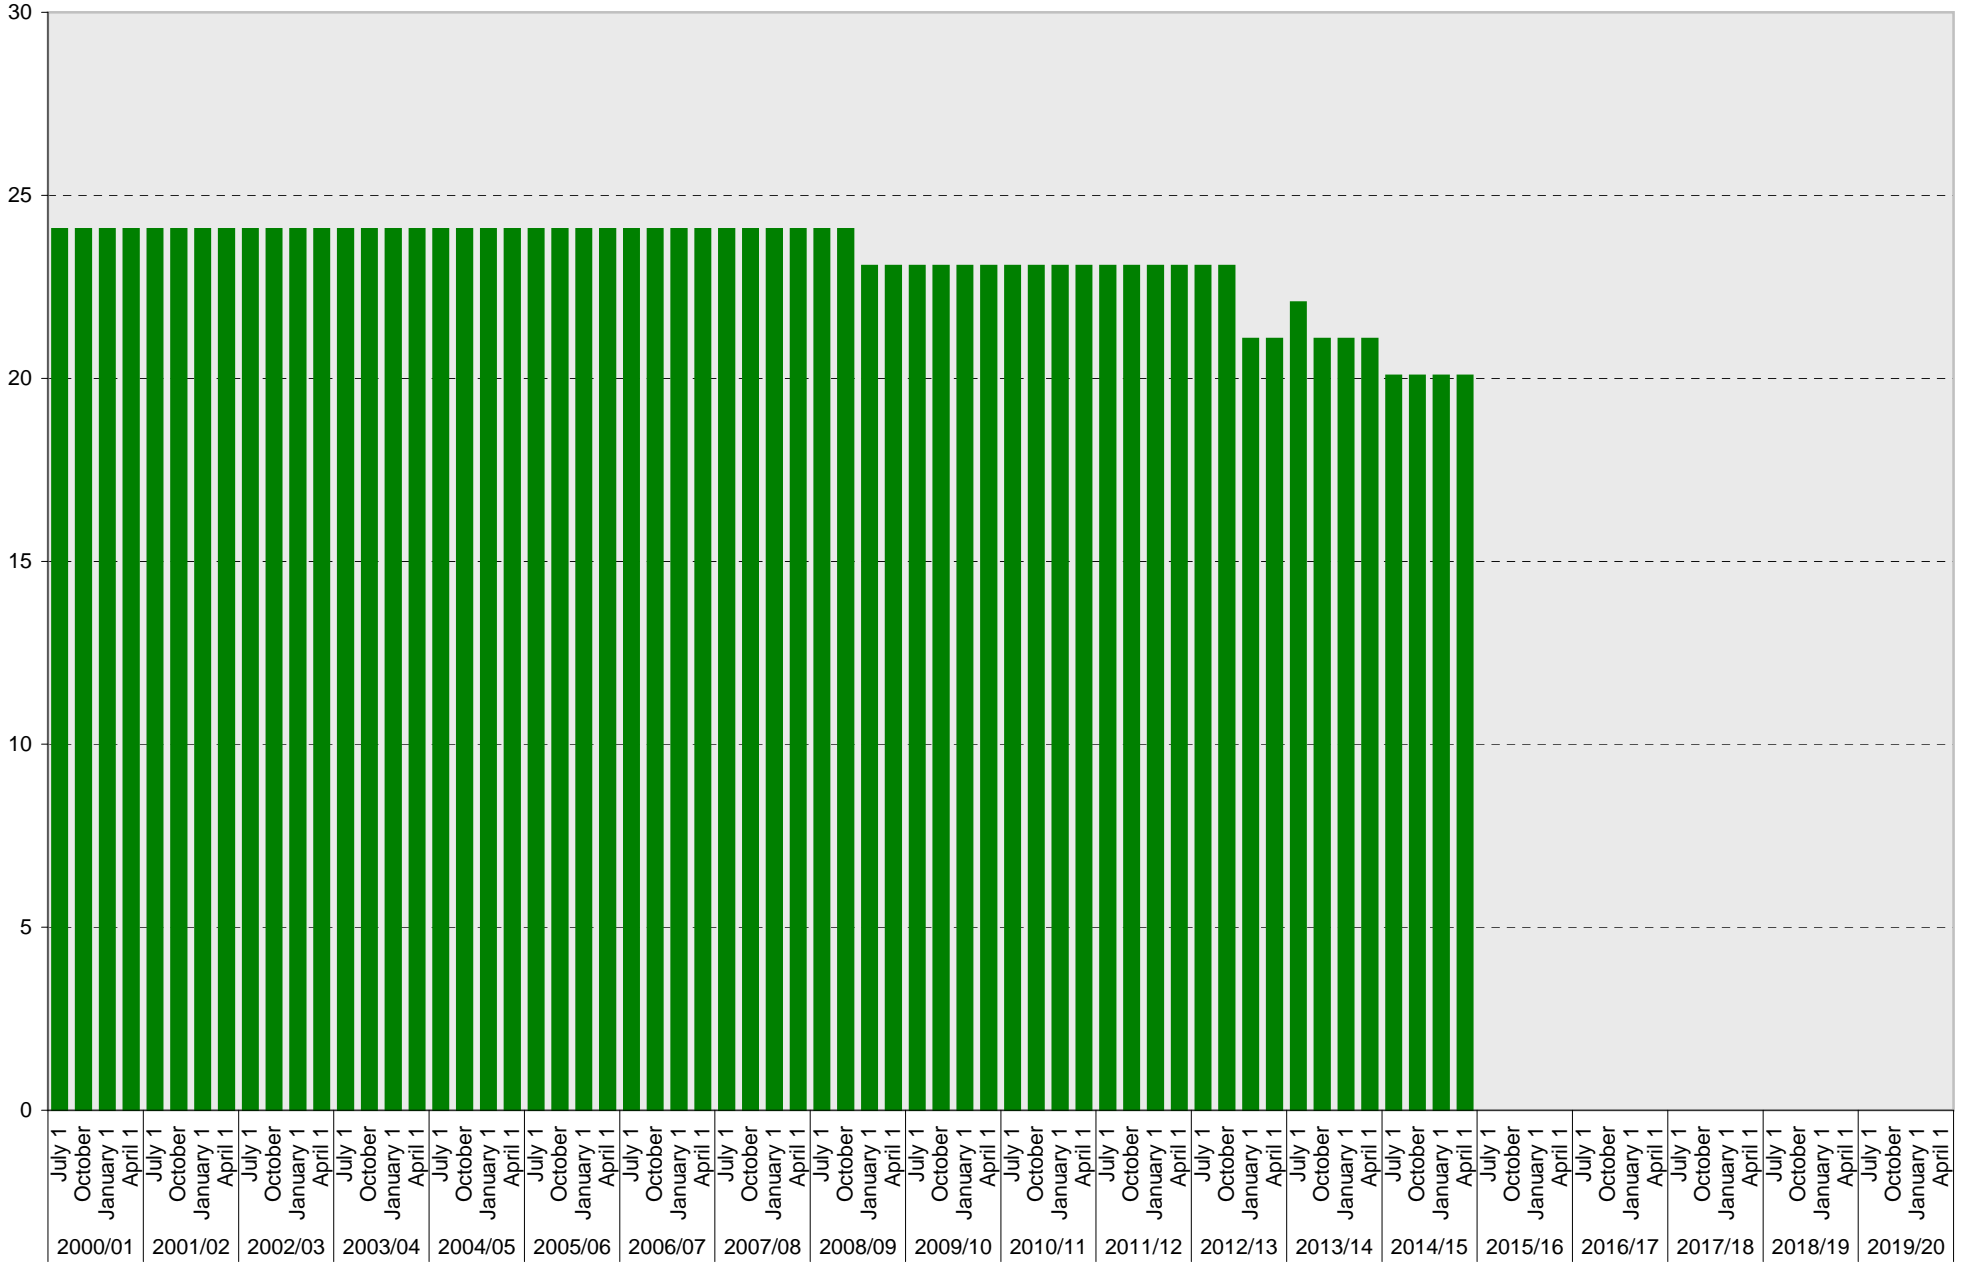

# University of California, San Diego Parking Space Inventory

## Lot P011: B Parking Spaces

■ B