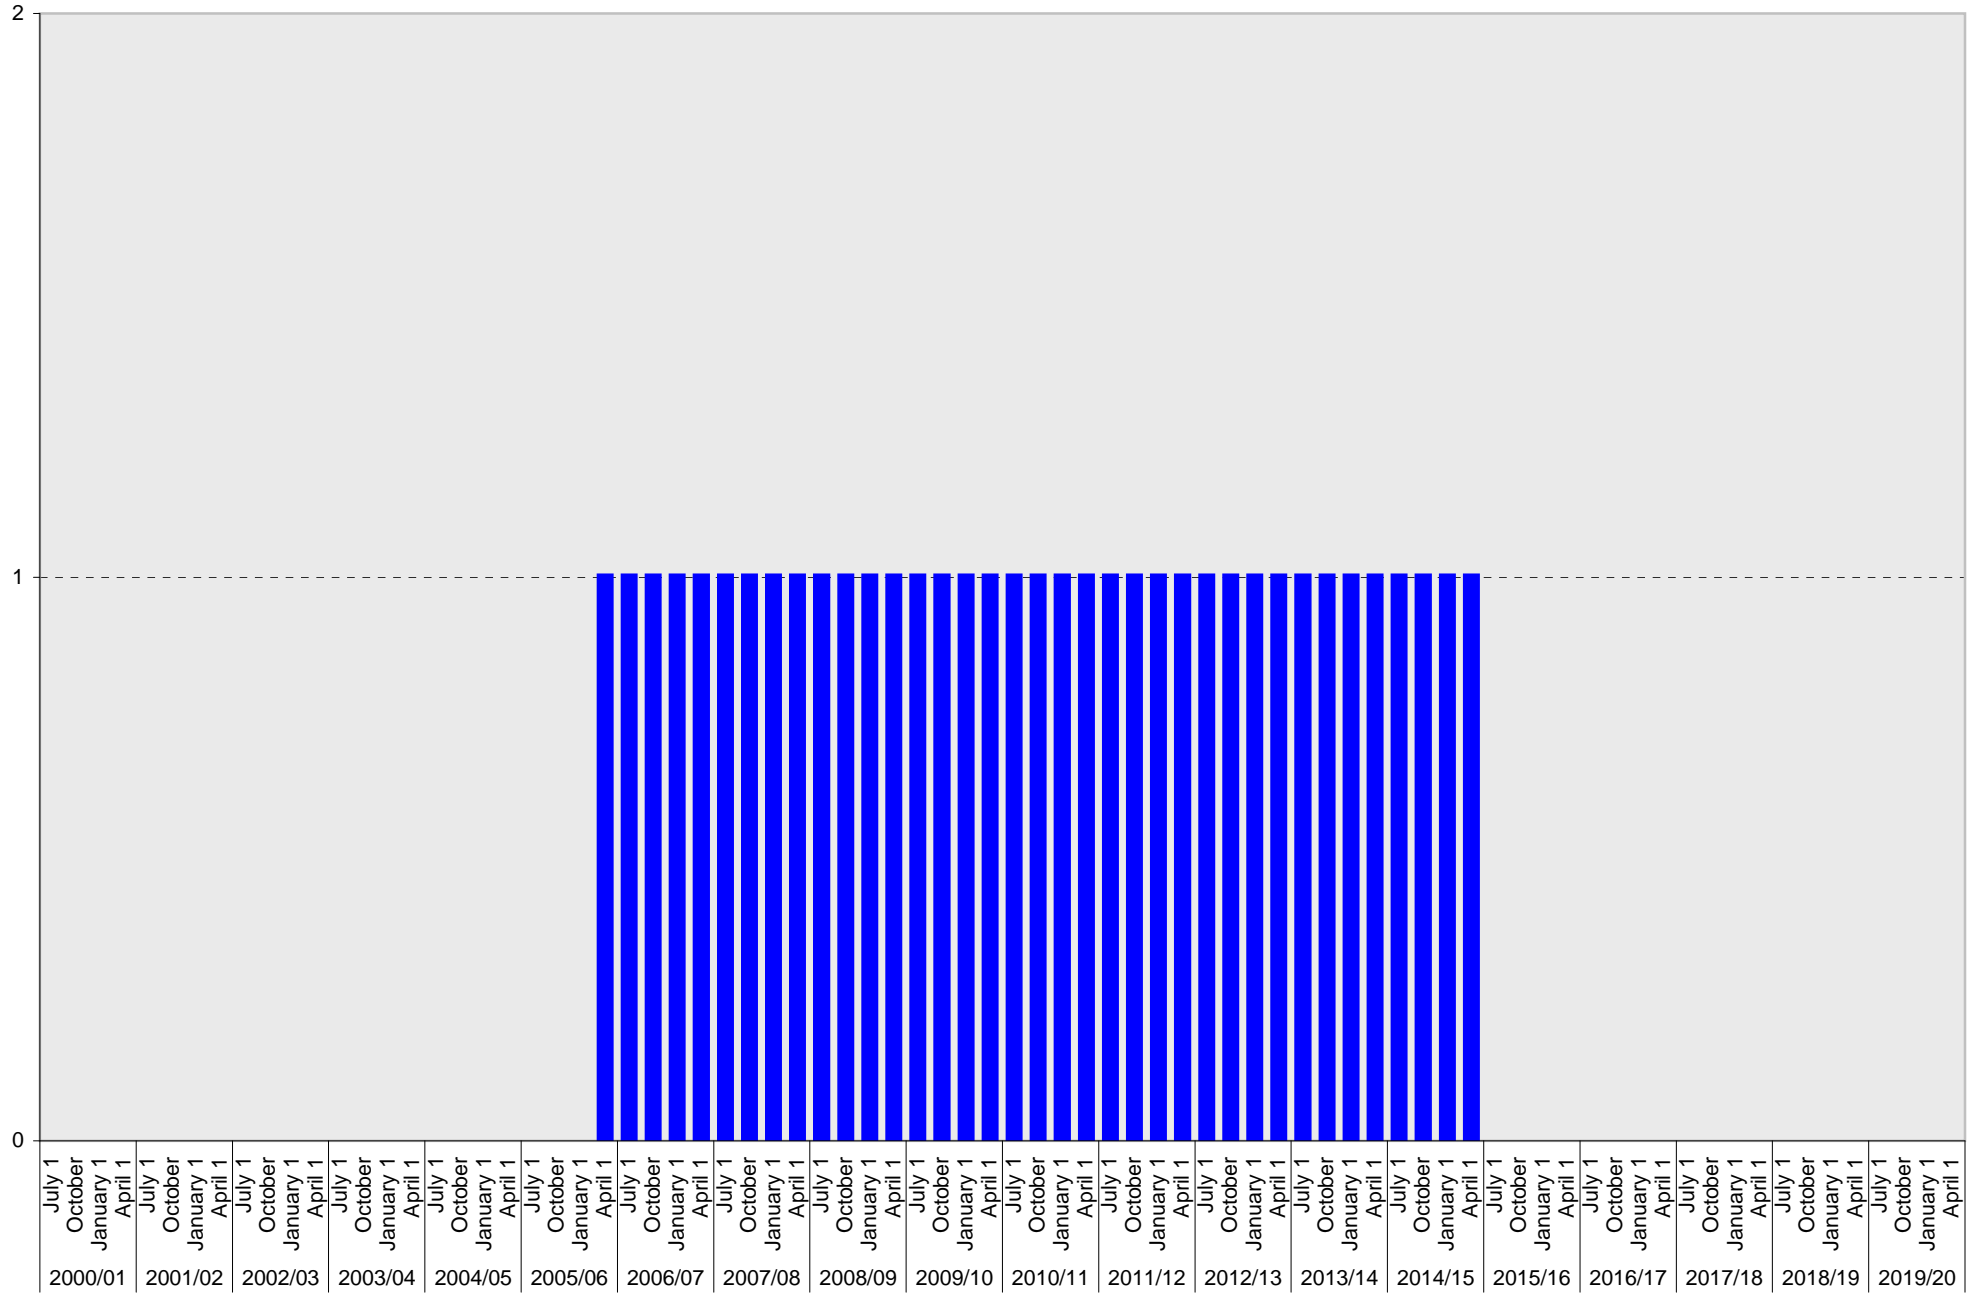

University of California, San Diego Parking Space Inventory
 Lot P010: Allocated: Scripps Institution of Oceanography Staff Parking Spaces

■ Allocated

University of California, San Diego Parking Space Inventory

Lot P010: Allocated: Total Parking Spaces

■ Allocated: Total

University of California, San Diego Parking Space Inventory

Lot P010: Accessible Parking Spaces

■ Accessible

University of California, San Diego Parking Space Inventory

Lot P010: Total Parking Spaces

■ Total

University of California, San Diego Parking Space Inventory
Lot P010

Date		Parking Spaces										Motorcycle Parking Sections	
		A	B	S	Visitor	Reserved	Allocated	Accessible	UC Vehicle	Service Yard	Loading		Total
2000/01	July 1						22					22	
	October 1						22					22	
	January 1						22					22	
	April 1						22					22	
2001/02	July 1						22					22	
	October 1						22					22	
	January 1						22					22	
	April 1						22					22	
2002/03	July 1						22					22	
	October 1						22					22	
	January 1						22					22	
	April 1						22					22	
2003/04	July 1						22					22	
	October 1						22					22	
	January 1						22					22	
	April 1						22					22	
2004/05	July 1						22					22	
	October 1						22					22	
	January 1						22					22	
	April 1						22					22	
2005/06	July 1						22					22	
	October 1						22					22	
	January 1						22					22	
	April 1						20	1				21	
2006/07	July 1						20	1				21	
	October 1						20	1				21	
	January 1						20	1				21	
	April 1						20	1				21	
2007/08	July 1						20	1				21	
	October 1						20	1				21	
	January 1						20	1				21	
	April 1						20	1				21	
2008/09	July 1						20	1				21	
	October 1						20	1				21	
	January 1						20	1				21	
	April 1						20	1				21	
2009/10	July 1						20	1				21	
	October 1						20	1				21	
	January 1						20	1				21	
	April 1						20	1				21	