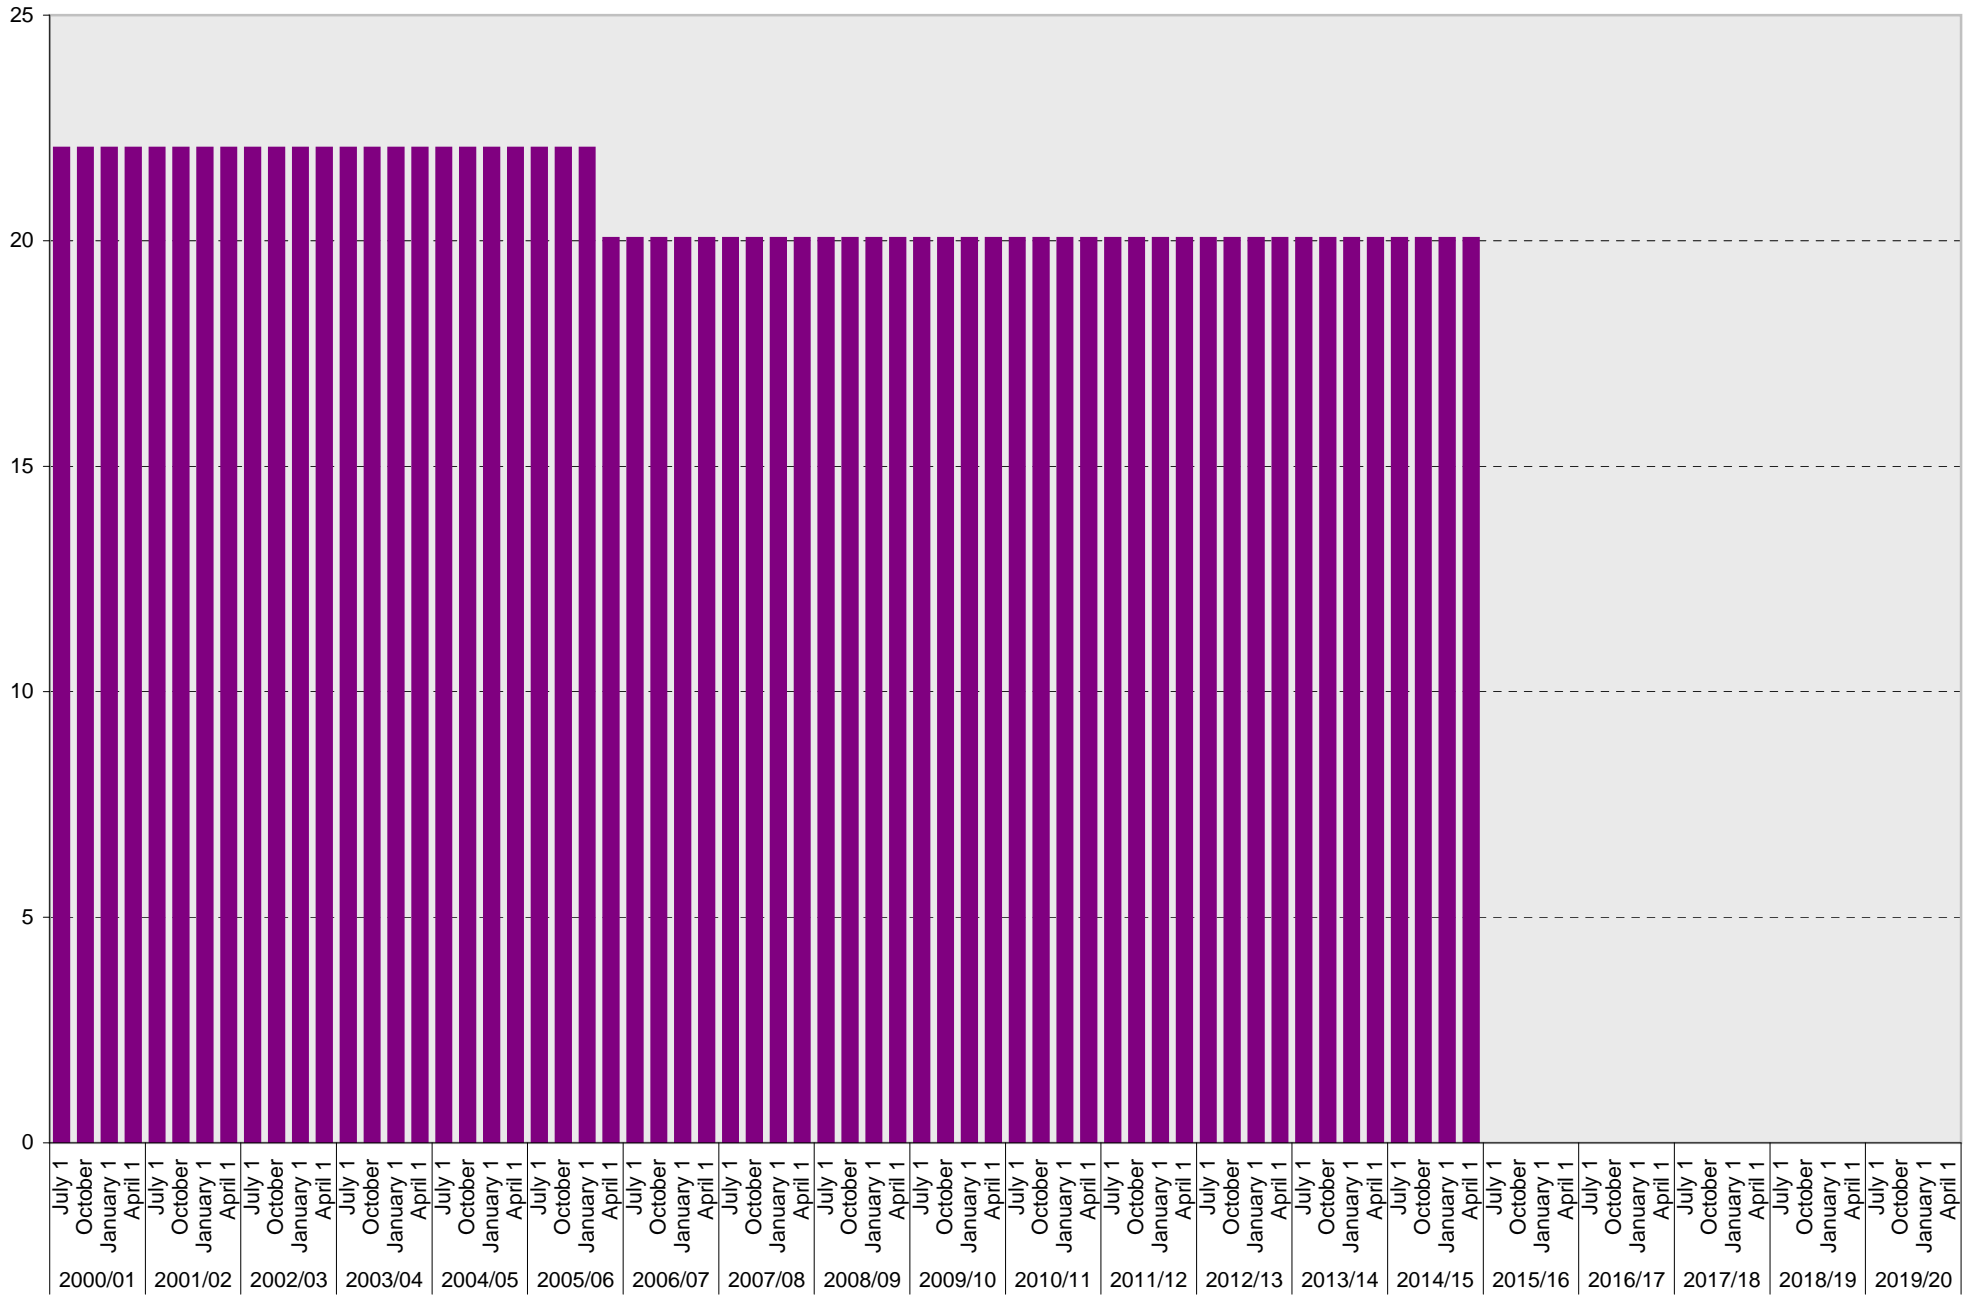

University of California, San Diego Parking Space Inventory
 Lot P010: Allocated: Scripps Institution of Oceanography Staff Parking Spaces

■ Allocated

University of California, San Diego Parking Space Inventory

Lot P010: Allocated: Total Parking Spaces

■ Allocated: Total

University of California, San Diego Parking Space Inventory

Lot P010: Accessible Parking Spaces

■ Accessible

University of California, San Diego Parking Space Inventory

Lot P010: Total Parking Spaces

■ Total

University of California, San Diego Parking Space Inventory
Lot P010

Date		Parking Spaces										Motorcycle Parking Sections	
		A	B	S	Visitor	Reserved	Allocated	Accessible	UC Vehicle	Service Yard	Loading		Total
2000/01	July 1						22					22	
	October 1						22					22	
	January 1						22					22	
	April 1						22					22	
2001/02	July 1						22					22	
	October 1						22					22	
	January 1						22					22	
	April 1						22					22	
2002/03	July 1						22					22	
	October 1						22					22	
	January 1						22					22	
	April 1						22					22	
2003/04	July 1						22					22	
	October 1						22					22	
	January 1						22					22	
	April 1						22					22	
2004/05	July 1						22					22	
	October 1						22					22	
	January 1						22					22	
	April 1						22					22	
2005/06	July 1						22					22	
	October 1						22					22	
	January 1						22					22	
	April 1						20	1				21	
2006/07	July 1						20	1				21	
	October 1						20	1				21	
	January 1						20	1				21	
	April 1						20	1				21	
2007/08	July 1						20	1				21	
	October 1						20	1				21	
	January 1						20	1				21	
	April 1						20	1				21	
2008/09	July 1						20	1				21	
	October 1						20	1				21	
	January 1						20	1				21	
	April 1						20	1				21	
2009/10	July 1						20	1				21	
	October 1						20	1				21	
	January 1						20	1				21	
	April 1						20	1				21	