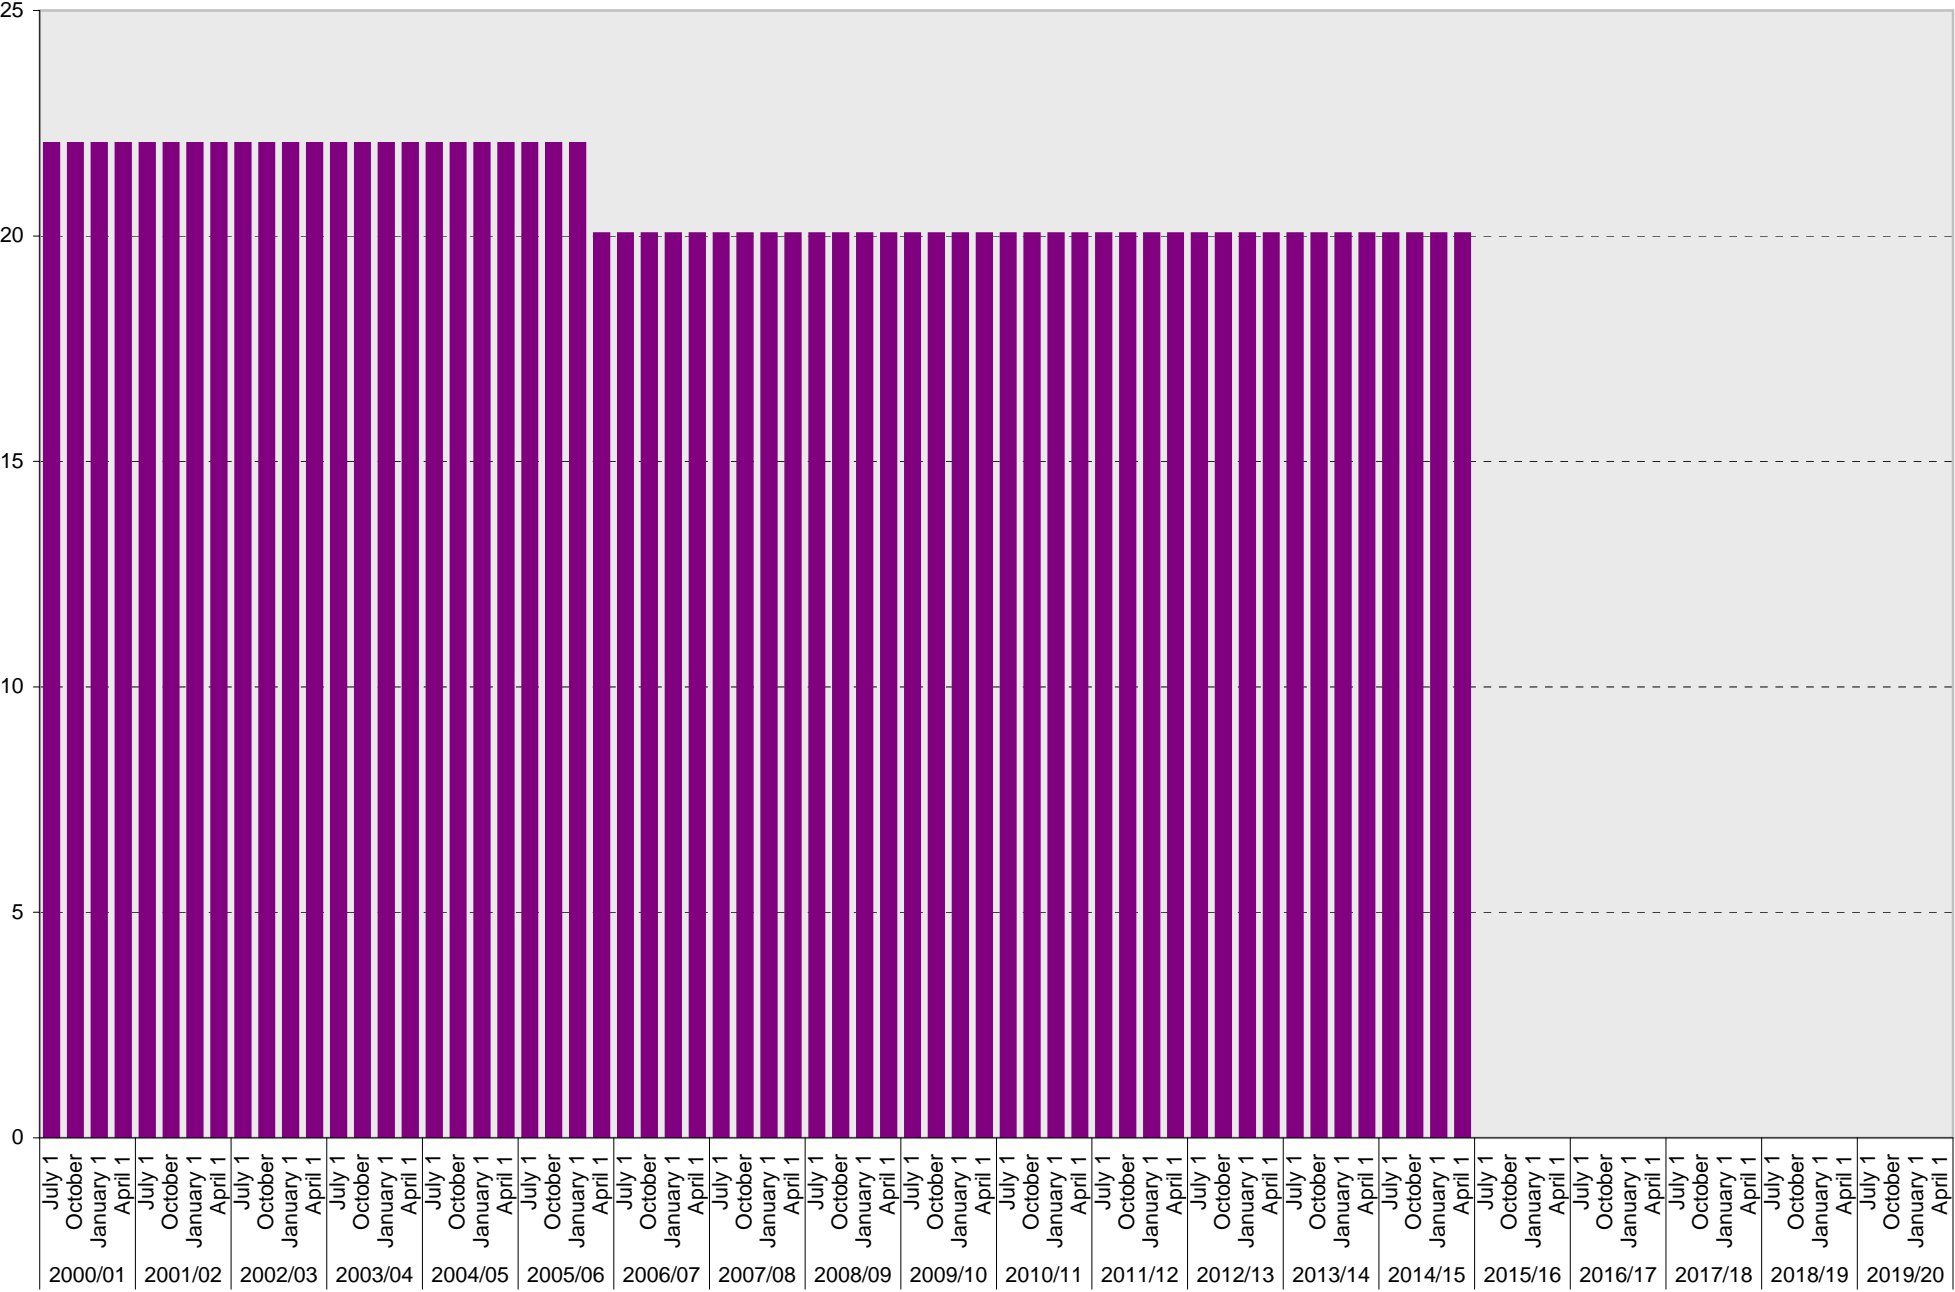

University of California, San Diego Parking Space Inventory
 Lot P010: Allocated: Scripps Institution of Oceanography Staff Parking Spaces

■ Allocated

University of California, San Diego Parking Space Inventory

Lot P010: Allocated: Total Parking Spaces

■ Allocated: Total

University of California, San Diego Parking Space Inventory

Lot P010: Accessible Parking Spaces

■ Accessible

University of California, San Diego Parking Space Inventory

Lot P010: Total Parking Spaces

■ Total

University of California, San Diego Parking Space Inventory
Lot P010

Date		Parking Spaces										Motorcycle Parking Sections	
		A	B	S	Visitor	Reserved	Allocated	Accessible	UC Vehicle	Service Yard	Loading		Total
2000/01	July 1						22					22	
	October 1						22					22	
	January 1						22					22	
	April 1						22					22	
2001/02	July 1						22					22	
	October 1						22					22	
	January 1						22					22	
	April 1						22					22	
2002/03	July 1						22					22	
	October 1						22					22	
	January 1						22					22	
	April 1						22					22	
2003/04	July 1						22					22	
	October 1						22					22	
	January 1						22					22	
	April 1						22					22	
2004/05	July 1						22					22	
	October 1						22					22	
	January 1						22					22	
	April 1						22					22	
2005/06	July 1						22					22	
	October 1						22					22	
	January 1						22					22	
	April 1						20	1				21	
2006/07	July 1						20	1				21	
	October 1						20	1				21	
	January 1						20	1				21	
	April 1						20	1				21	
2007/08	July 1						20	1				21	
	October 1						20	1				21	
	January 1						20	1				21	
	April 1						20	1				21	
2008/09	July 1						20	1				21	
	October 1						20	1				21	
	January 1						20	1				21	
	April 1						20	1				21	
2009/10	July 1						20	1				21	
	October 1						20	1				21	
	January 1						20	1				21	
	April 1						20	1				21	