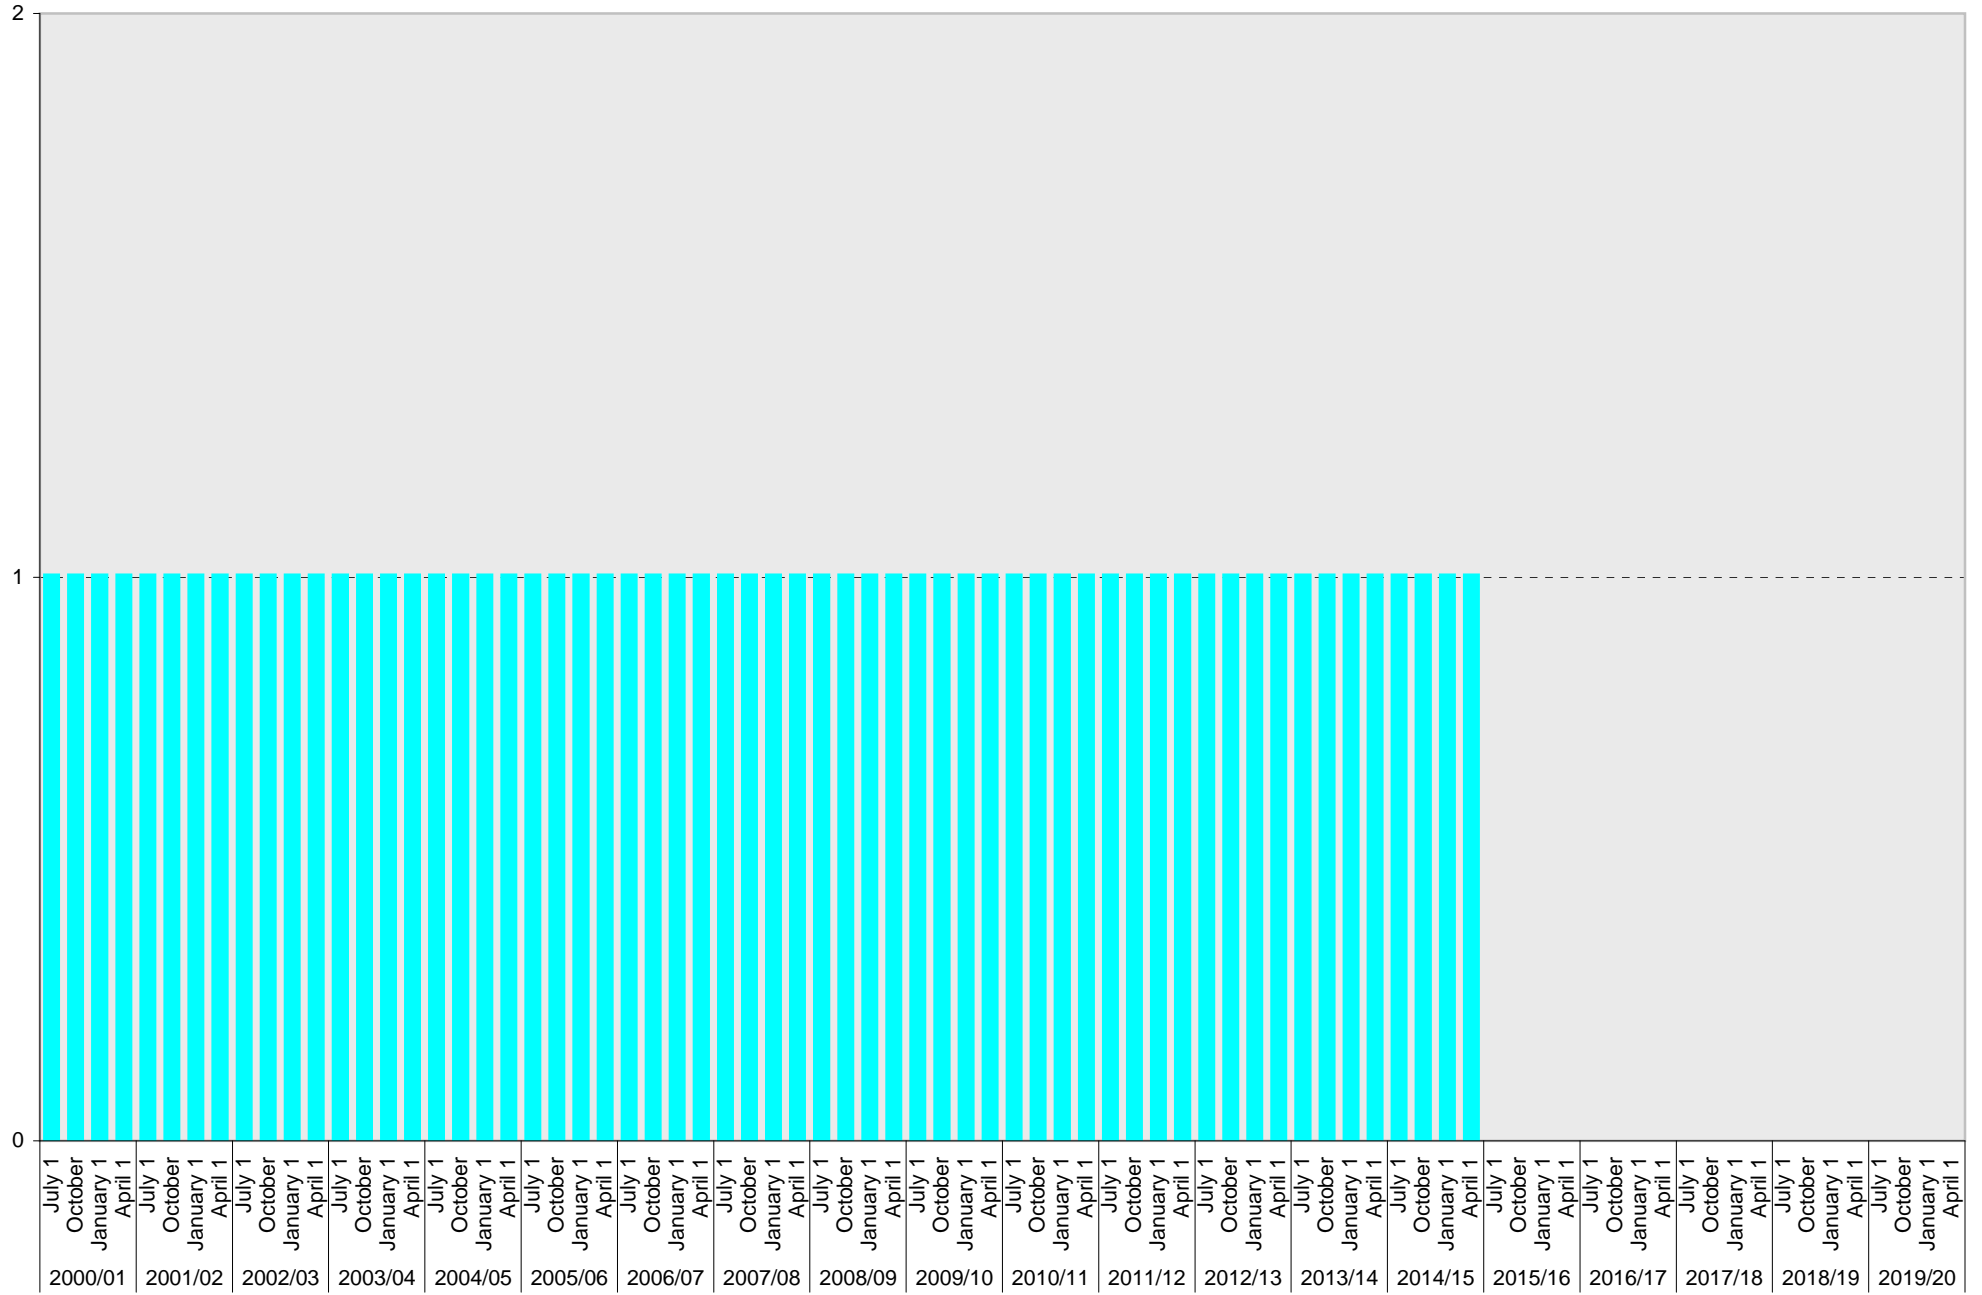

University of California, San Diego Parking Space Inventory

Lot P008: Loading Parking Spaces

■ Loading