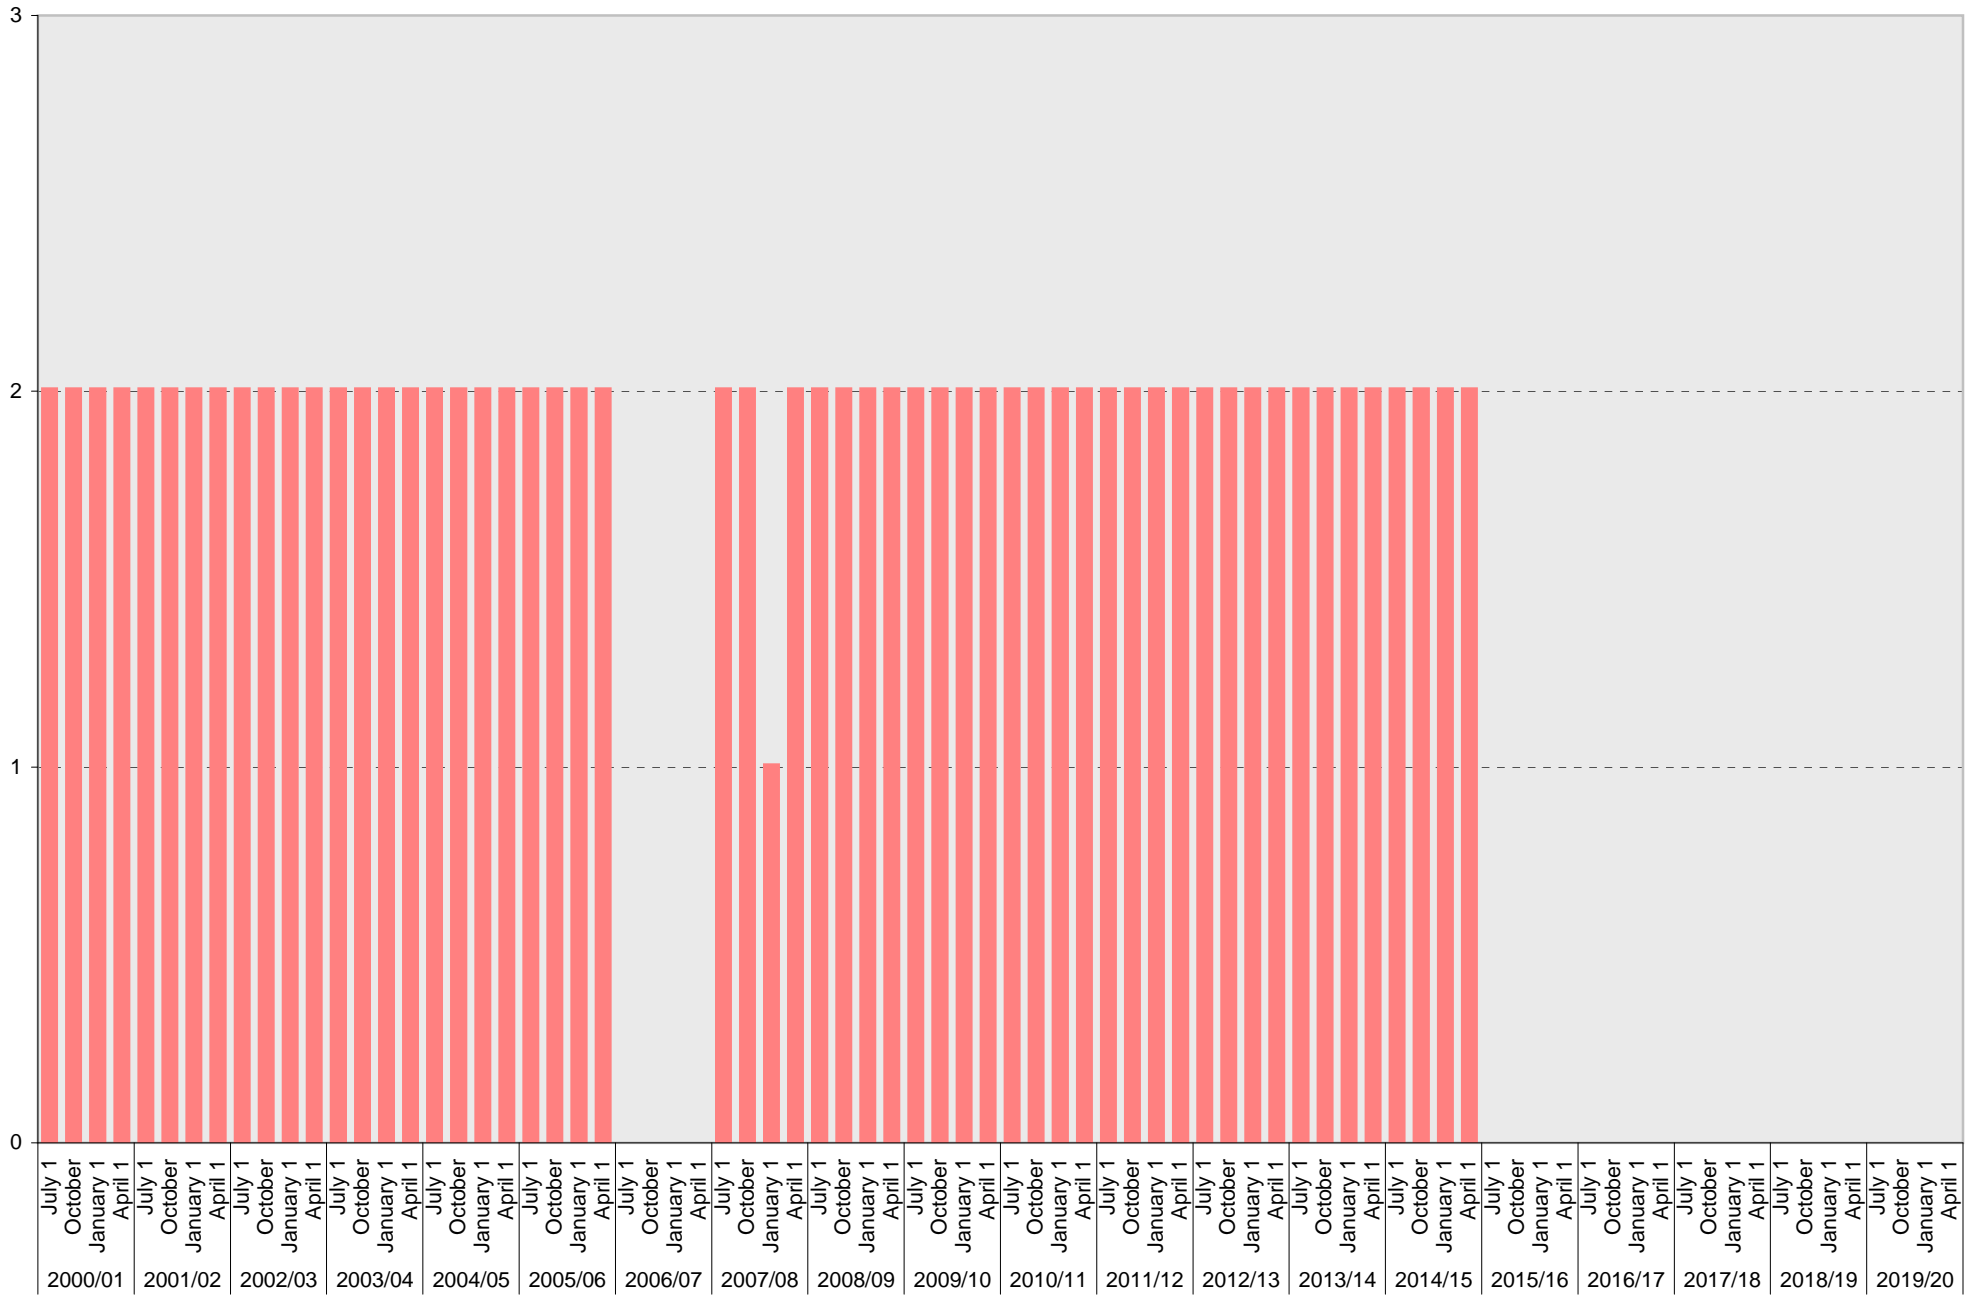

University of California, San Diego Parking Space Inventory

Lot P007: Service Yard Parking Spaces

Service Yard