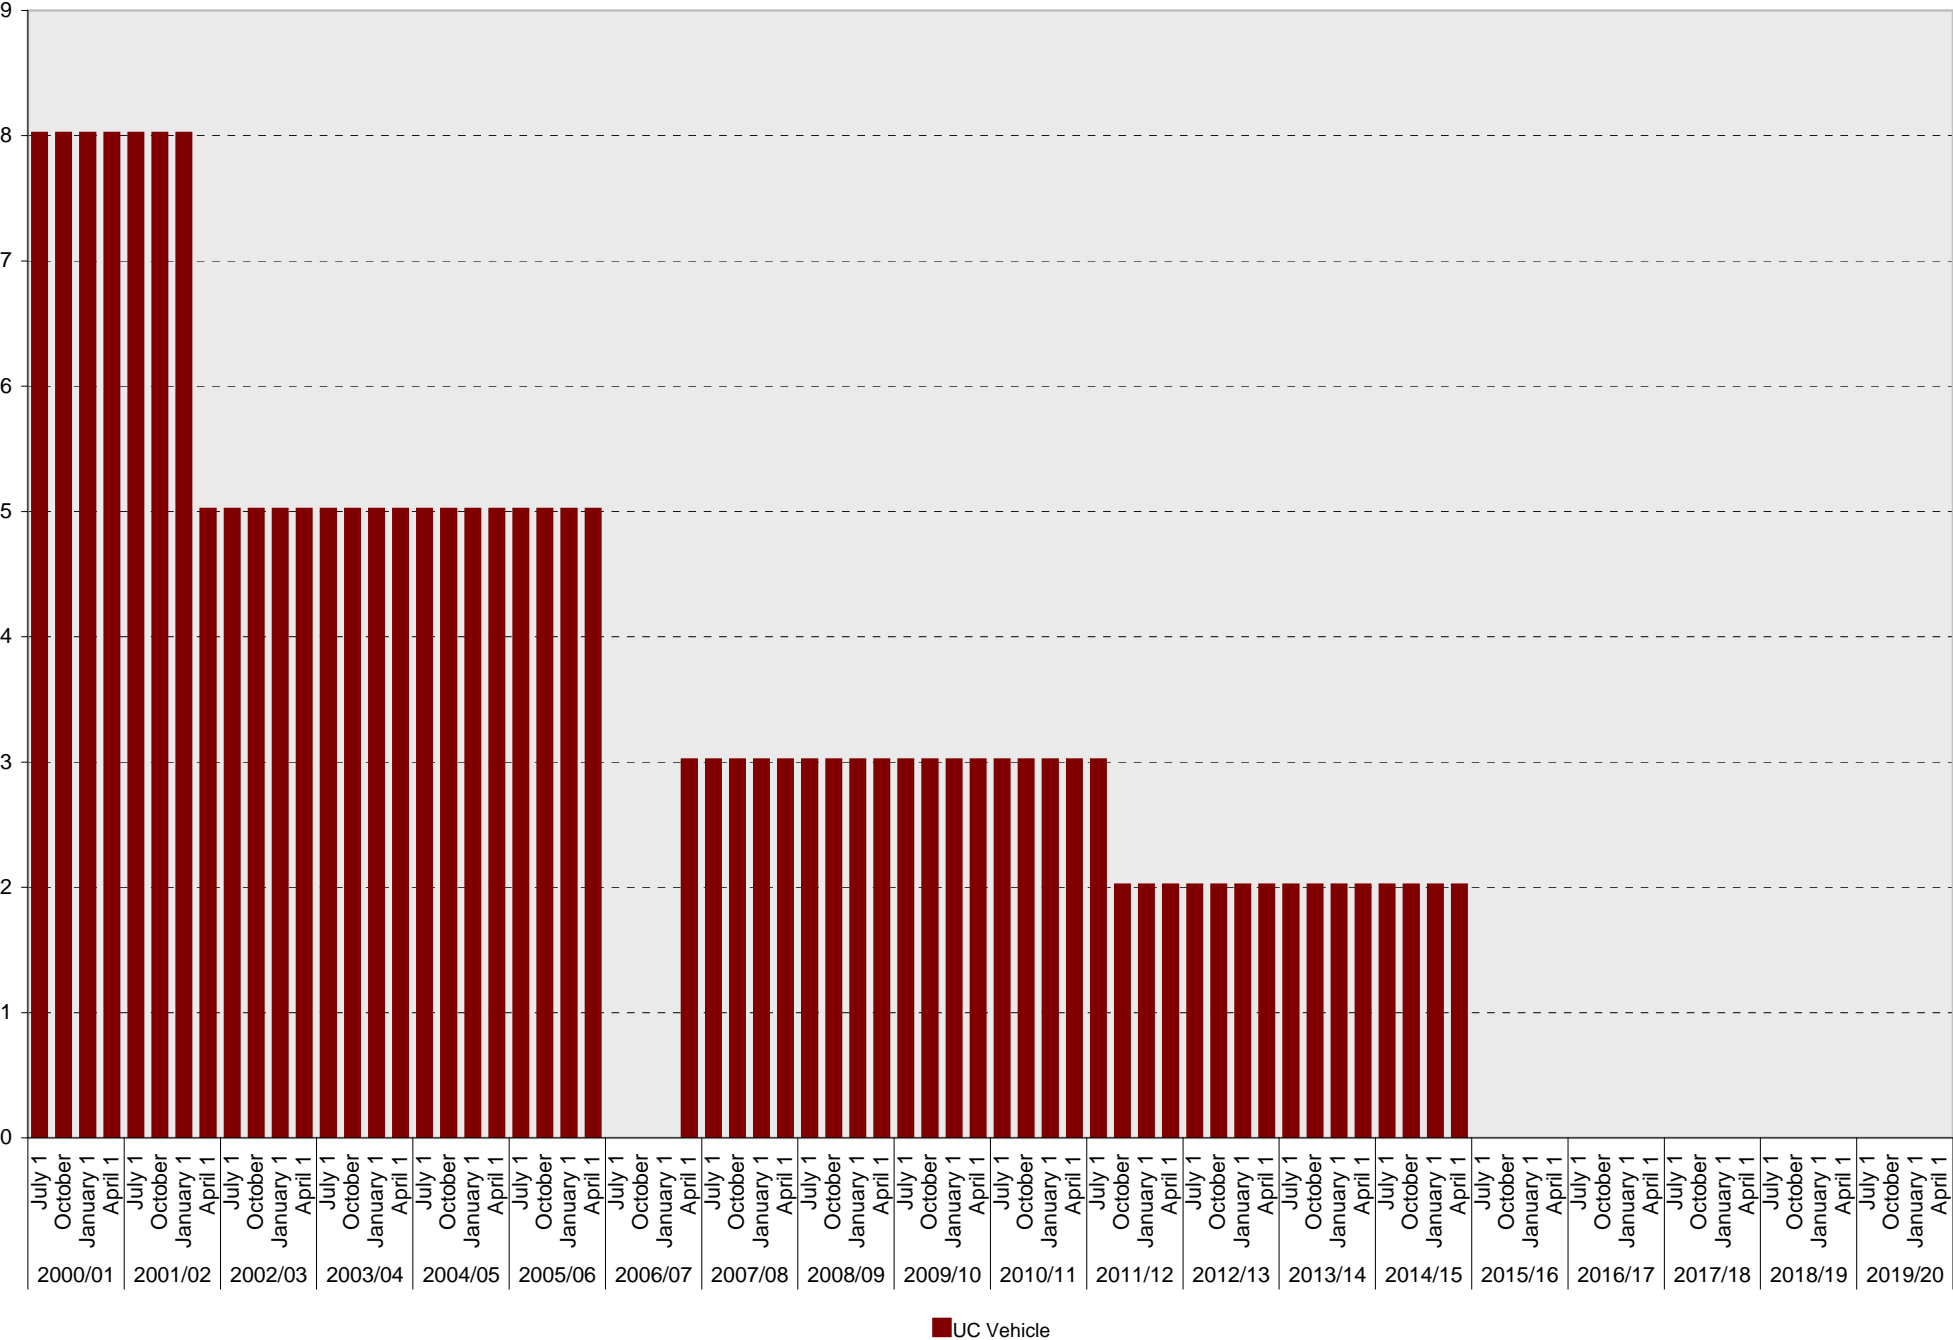

University of California, San Diego Parking Space Inventory

Lot P007: UC Vehicle Parking Spaces