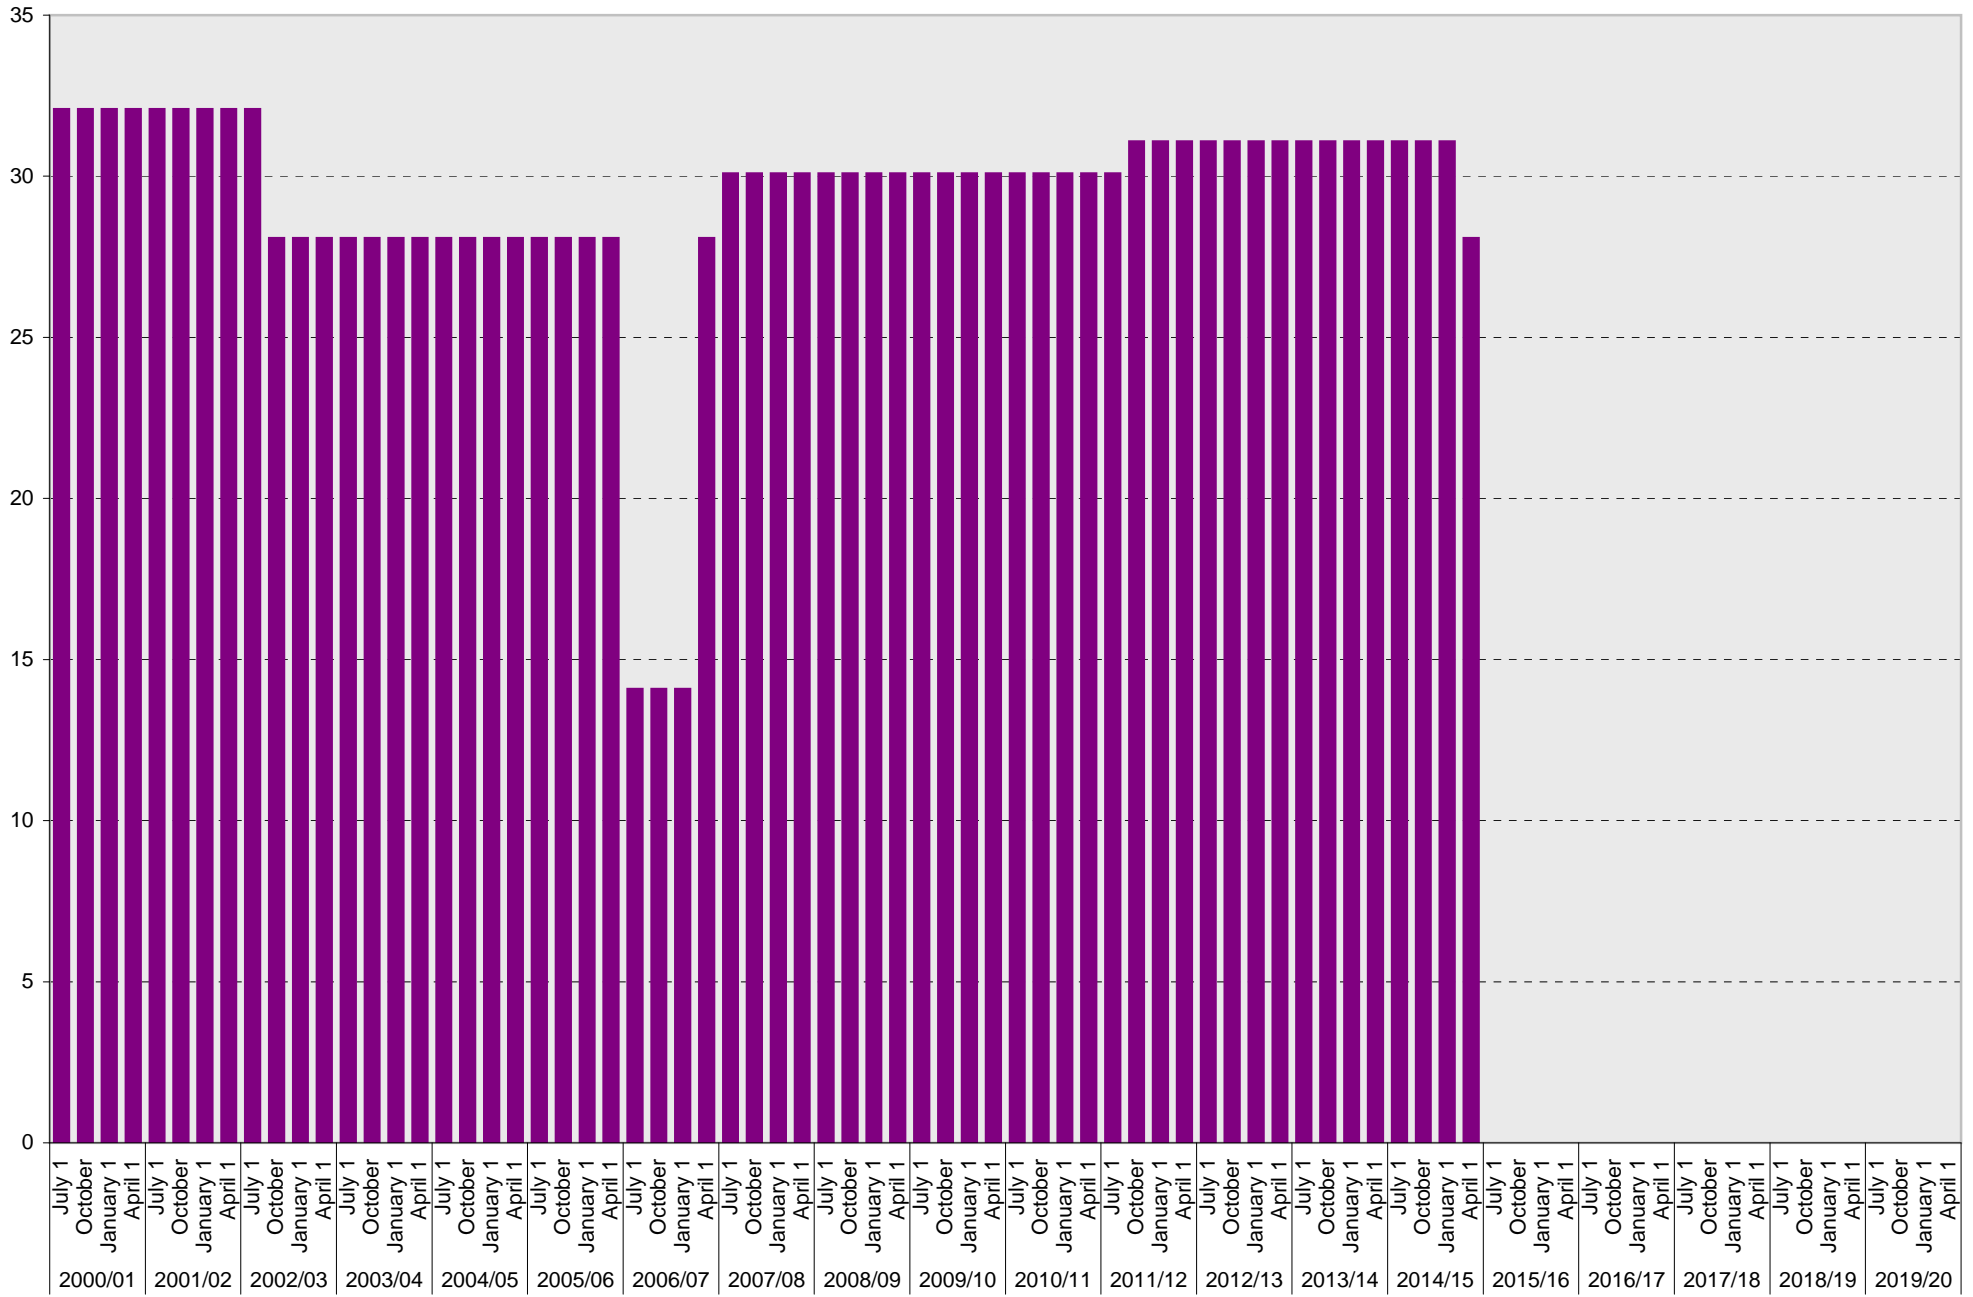

University of California, San Diego Parking Space Inventory
Lot P007: Allocated: Lifeguard Parking Spaces

University of California, San Diego Parking Space Inventory

Lot P007: Allocated: Scripps Institution of Oceanography Staff Parking Spaces