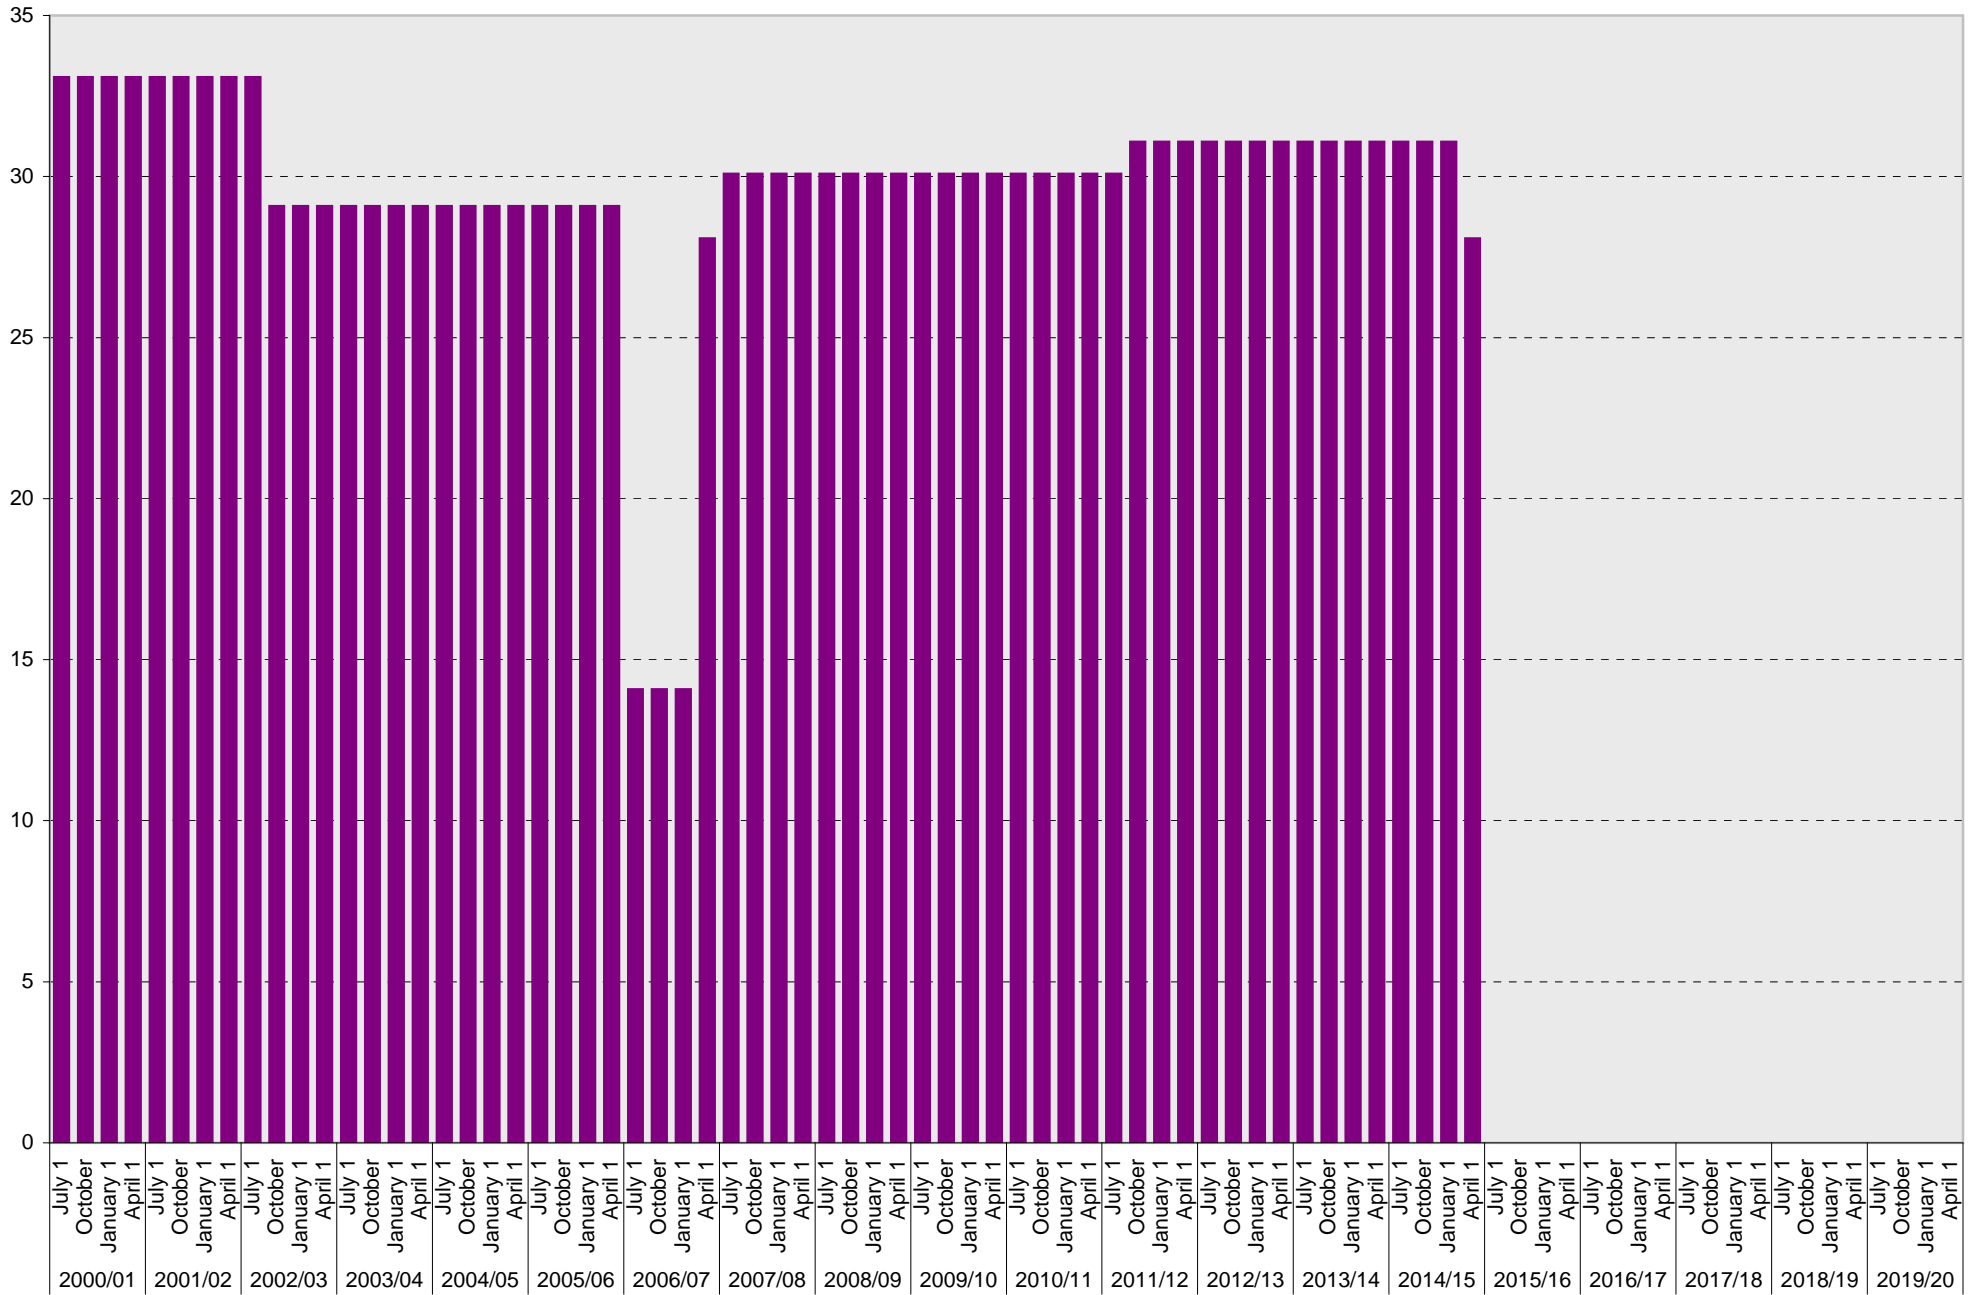

University of California, San Diego Parking Space Inventory

Lot P007: Allocated: Total Parking Spaces

■ Allocated: Total