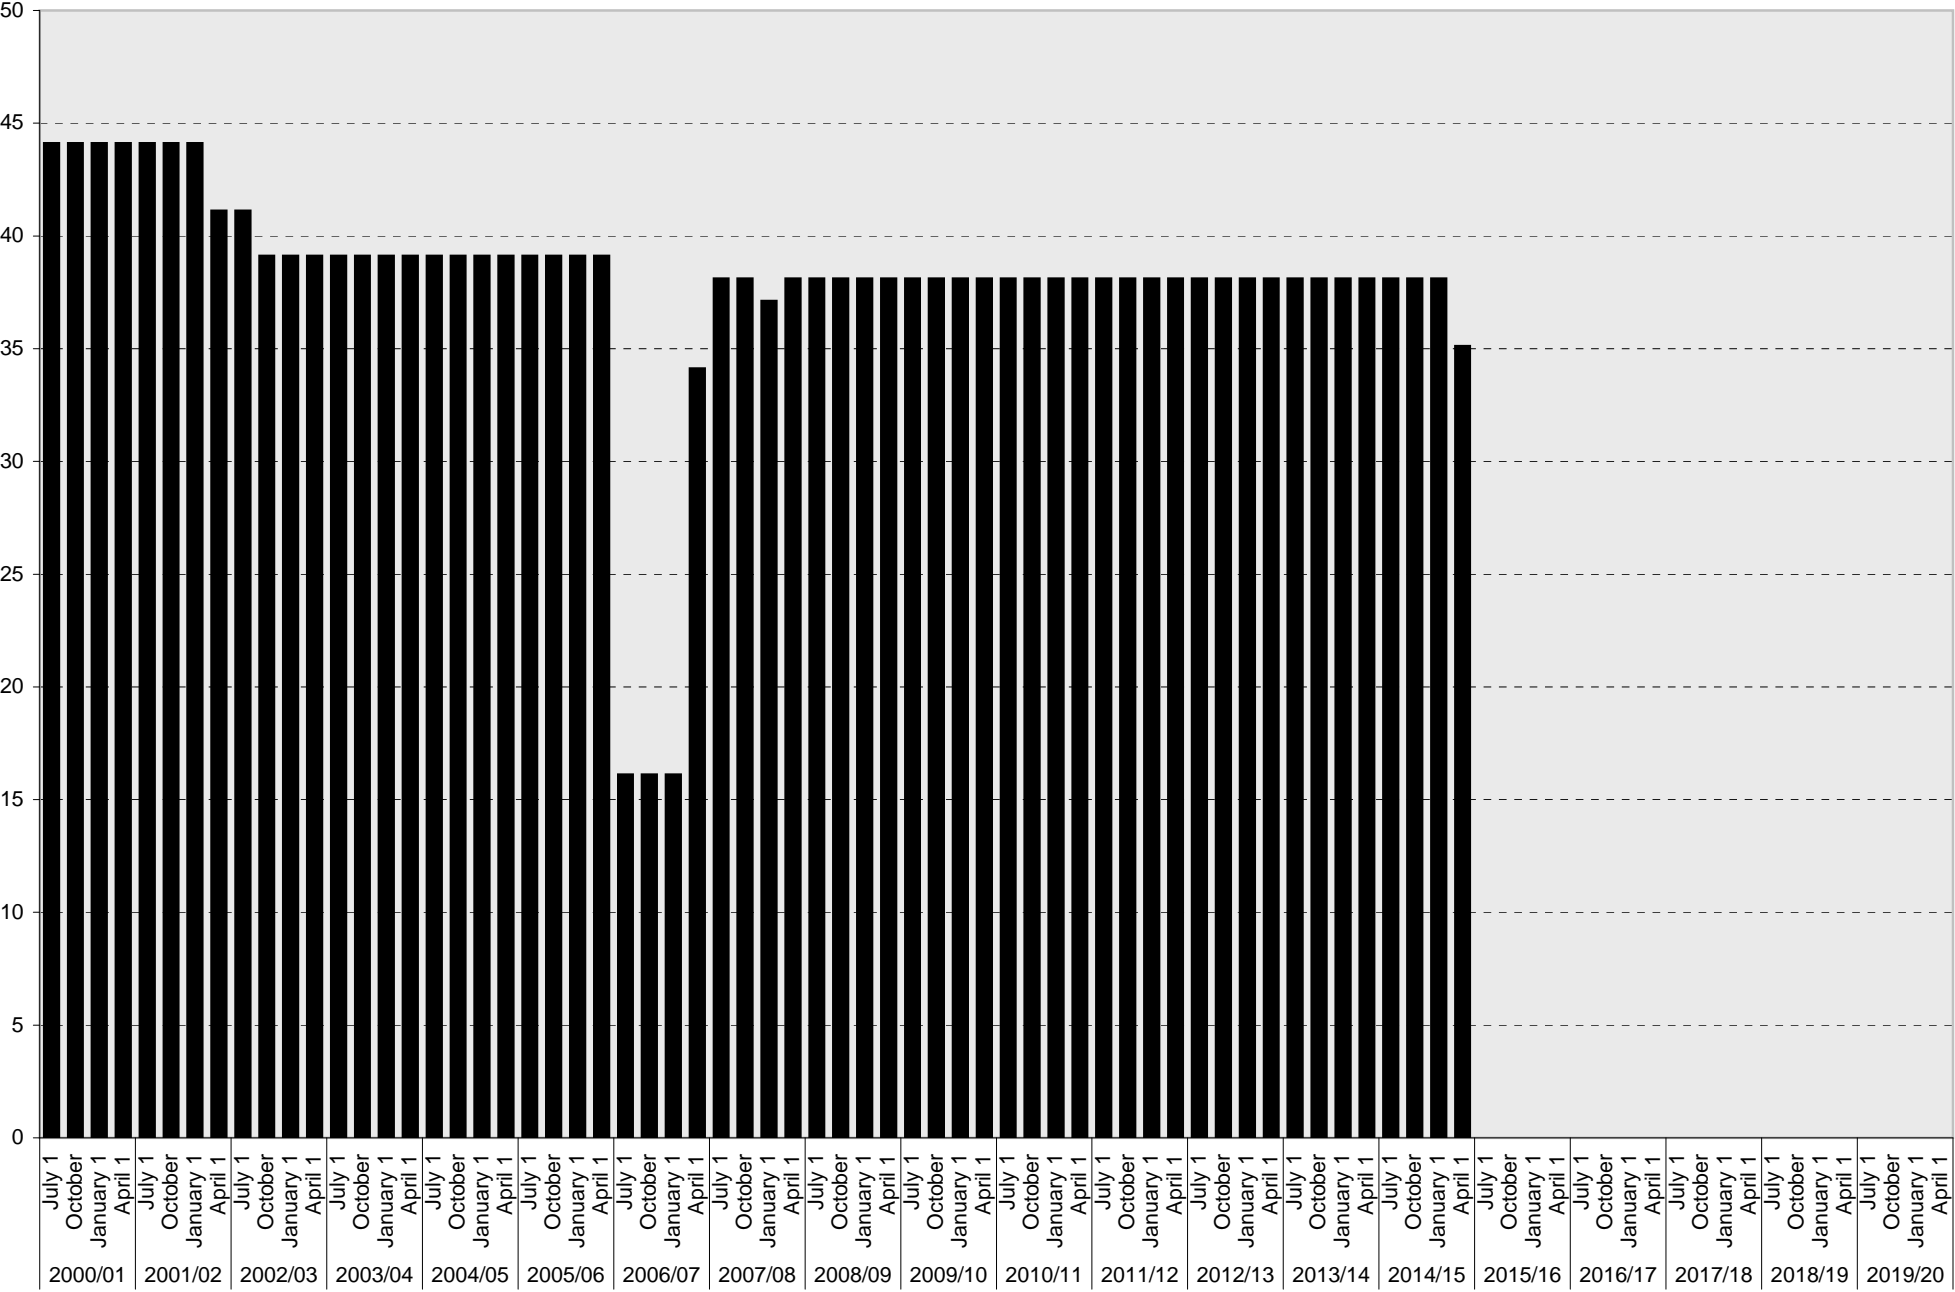

University of California, San Diego Parking Space Inventory

Lot P007: Total Parking Spaces

■ Total