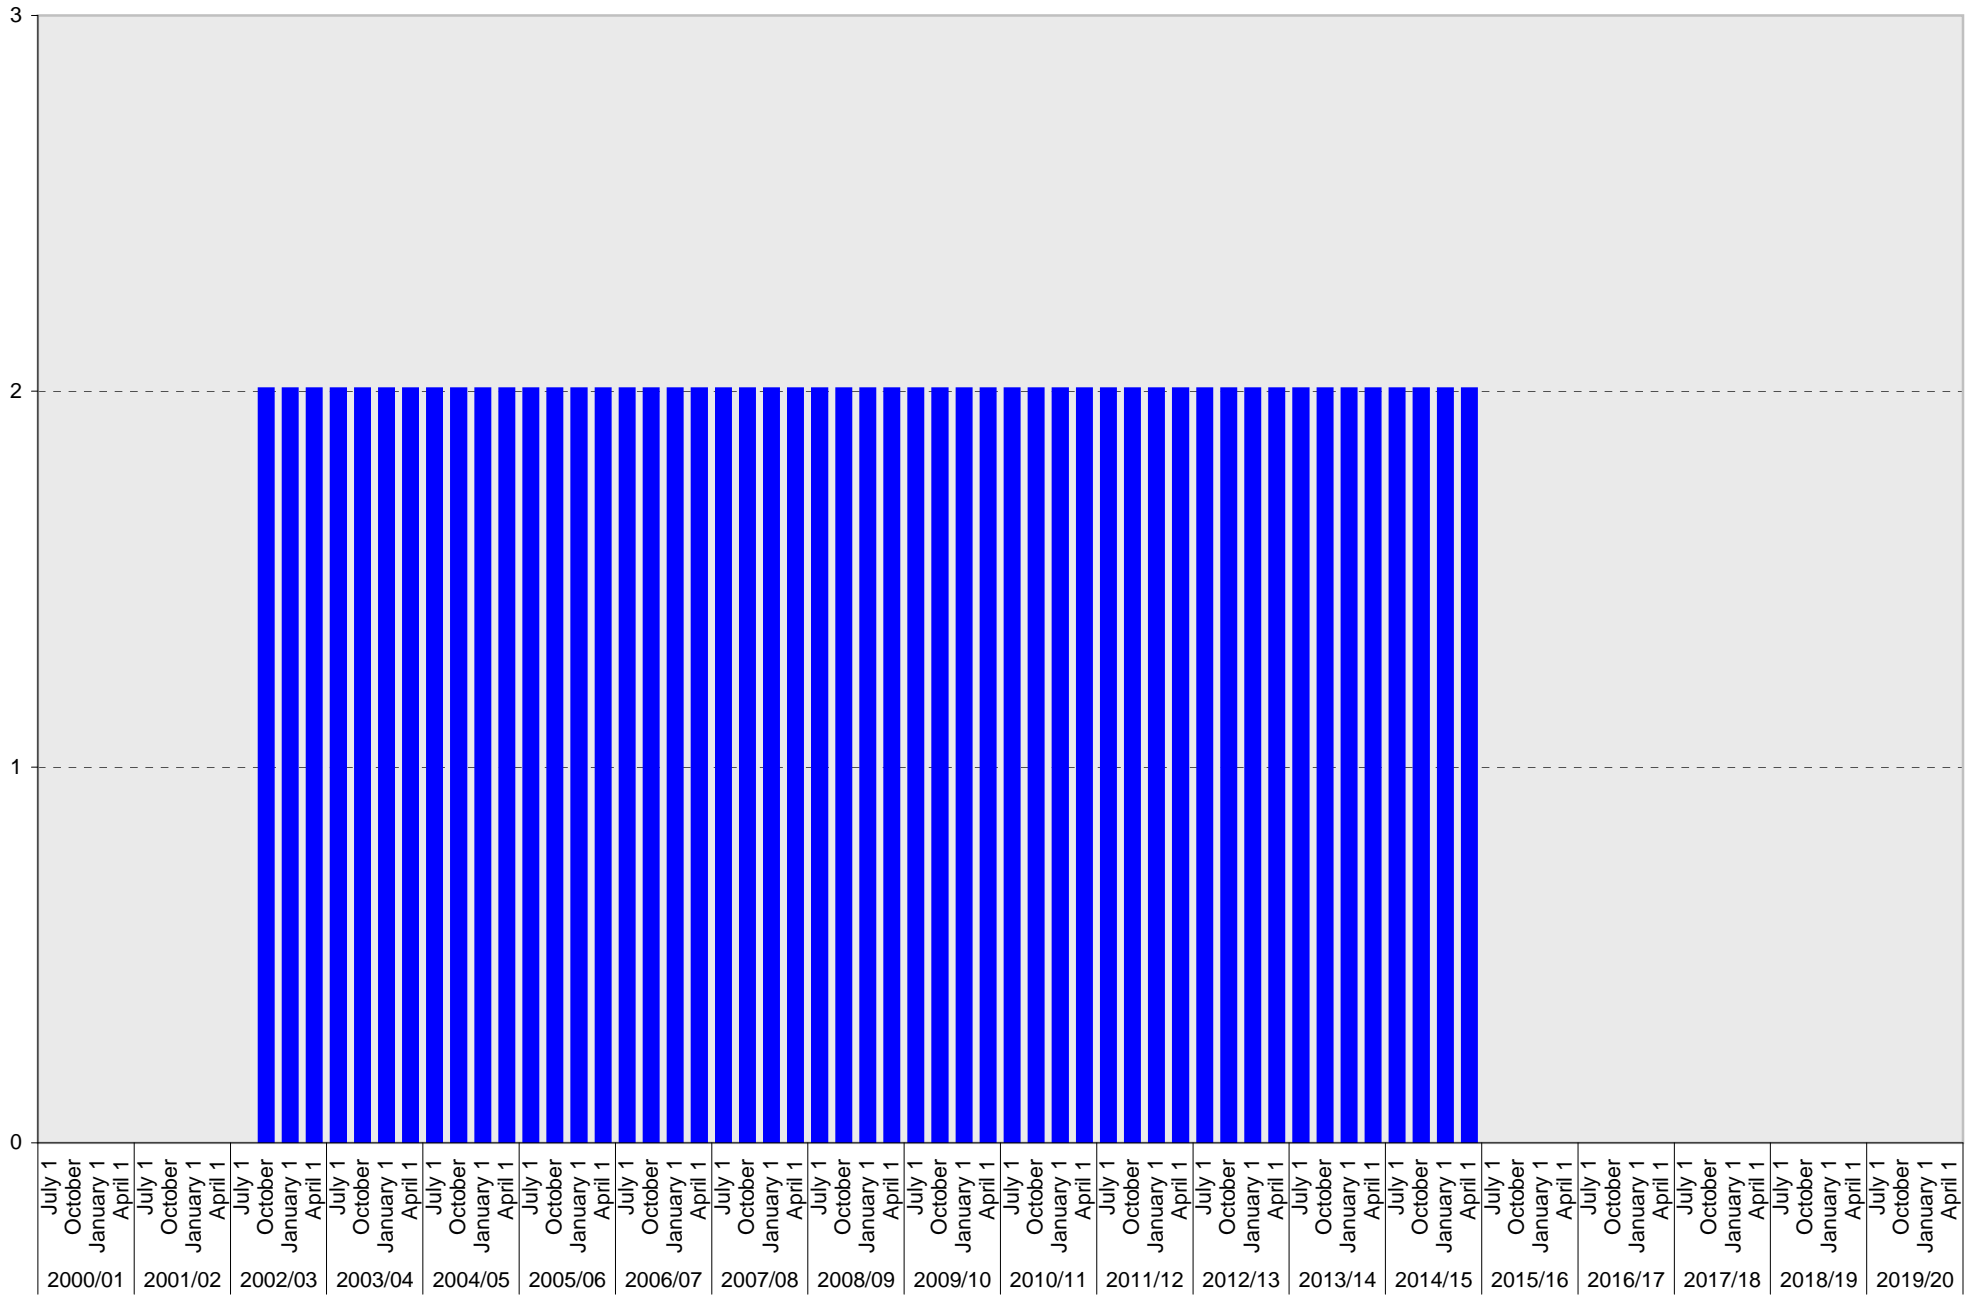

■ Allocated

University of California, San Diego Parking Space Inventory

Lot P007: Allocated: Total Parking Spaces

■ Allocated: Total

University of California, San Diego Parking Space Inventory

Lot P007: Accessible Parking Spaces