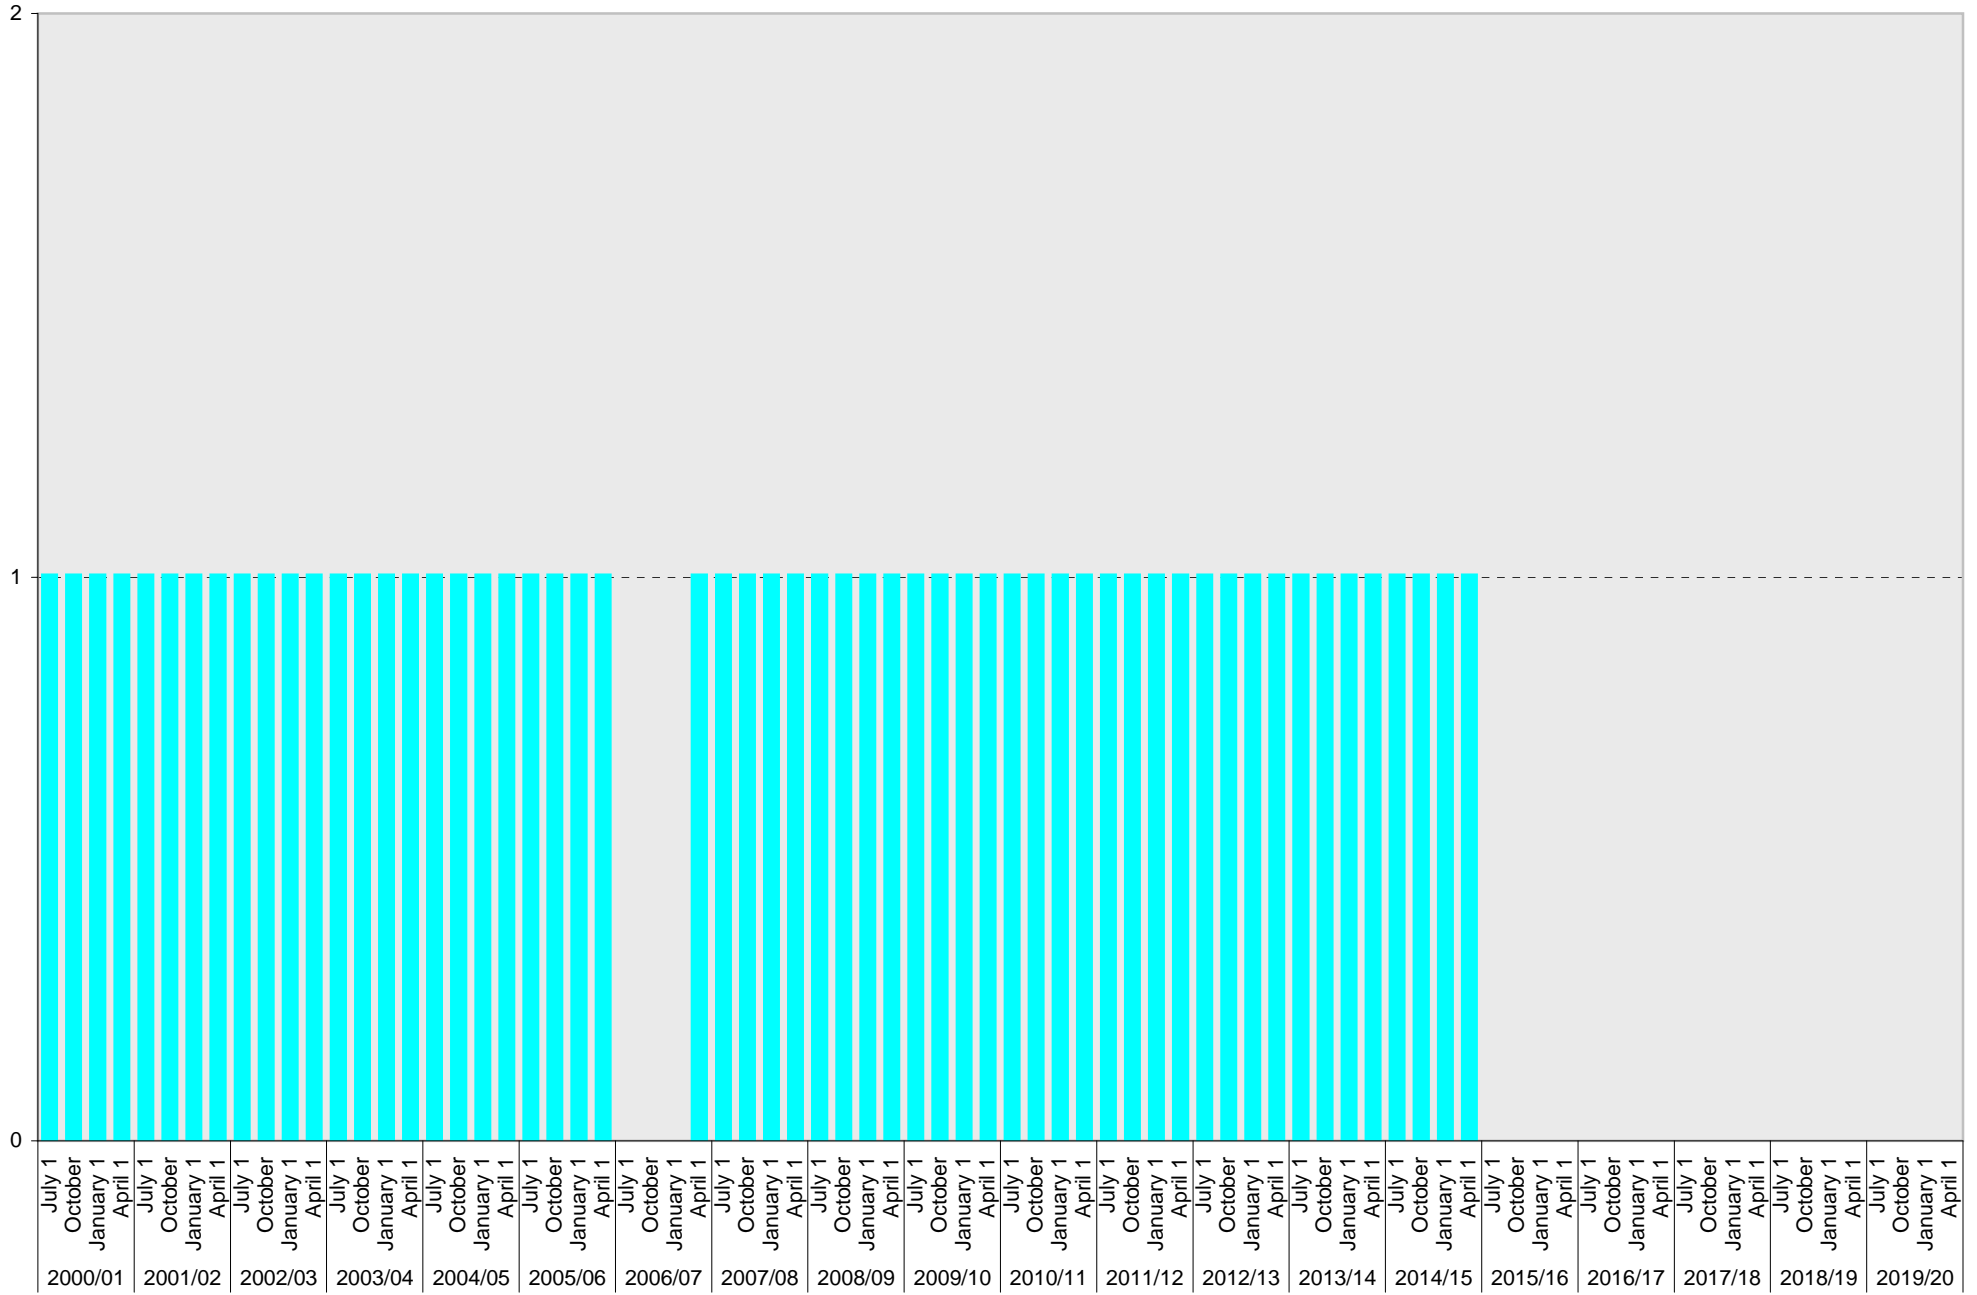

University of California, San Diego Parking Space Inventory

Lot P007: Loading Parking Spaces

■ Loading