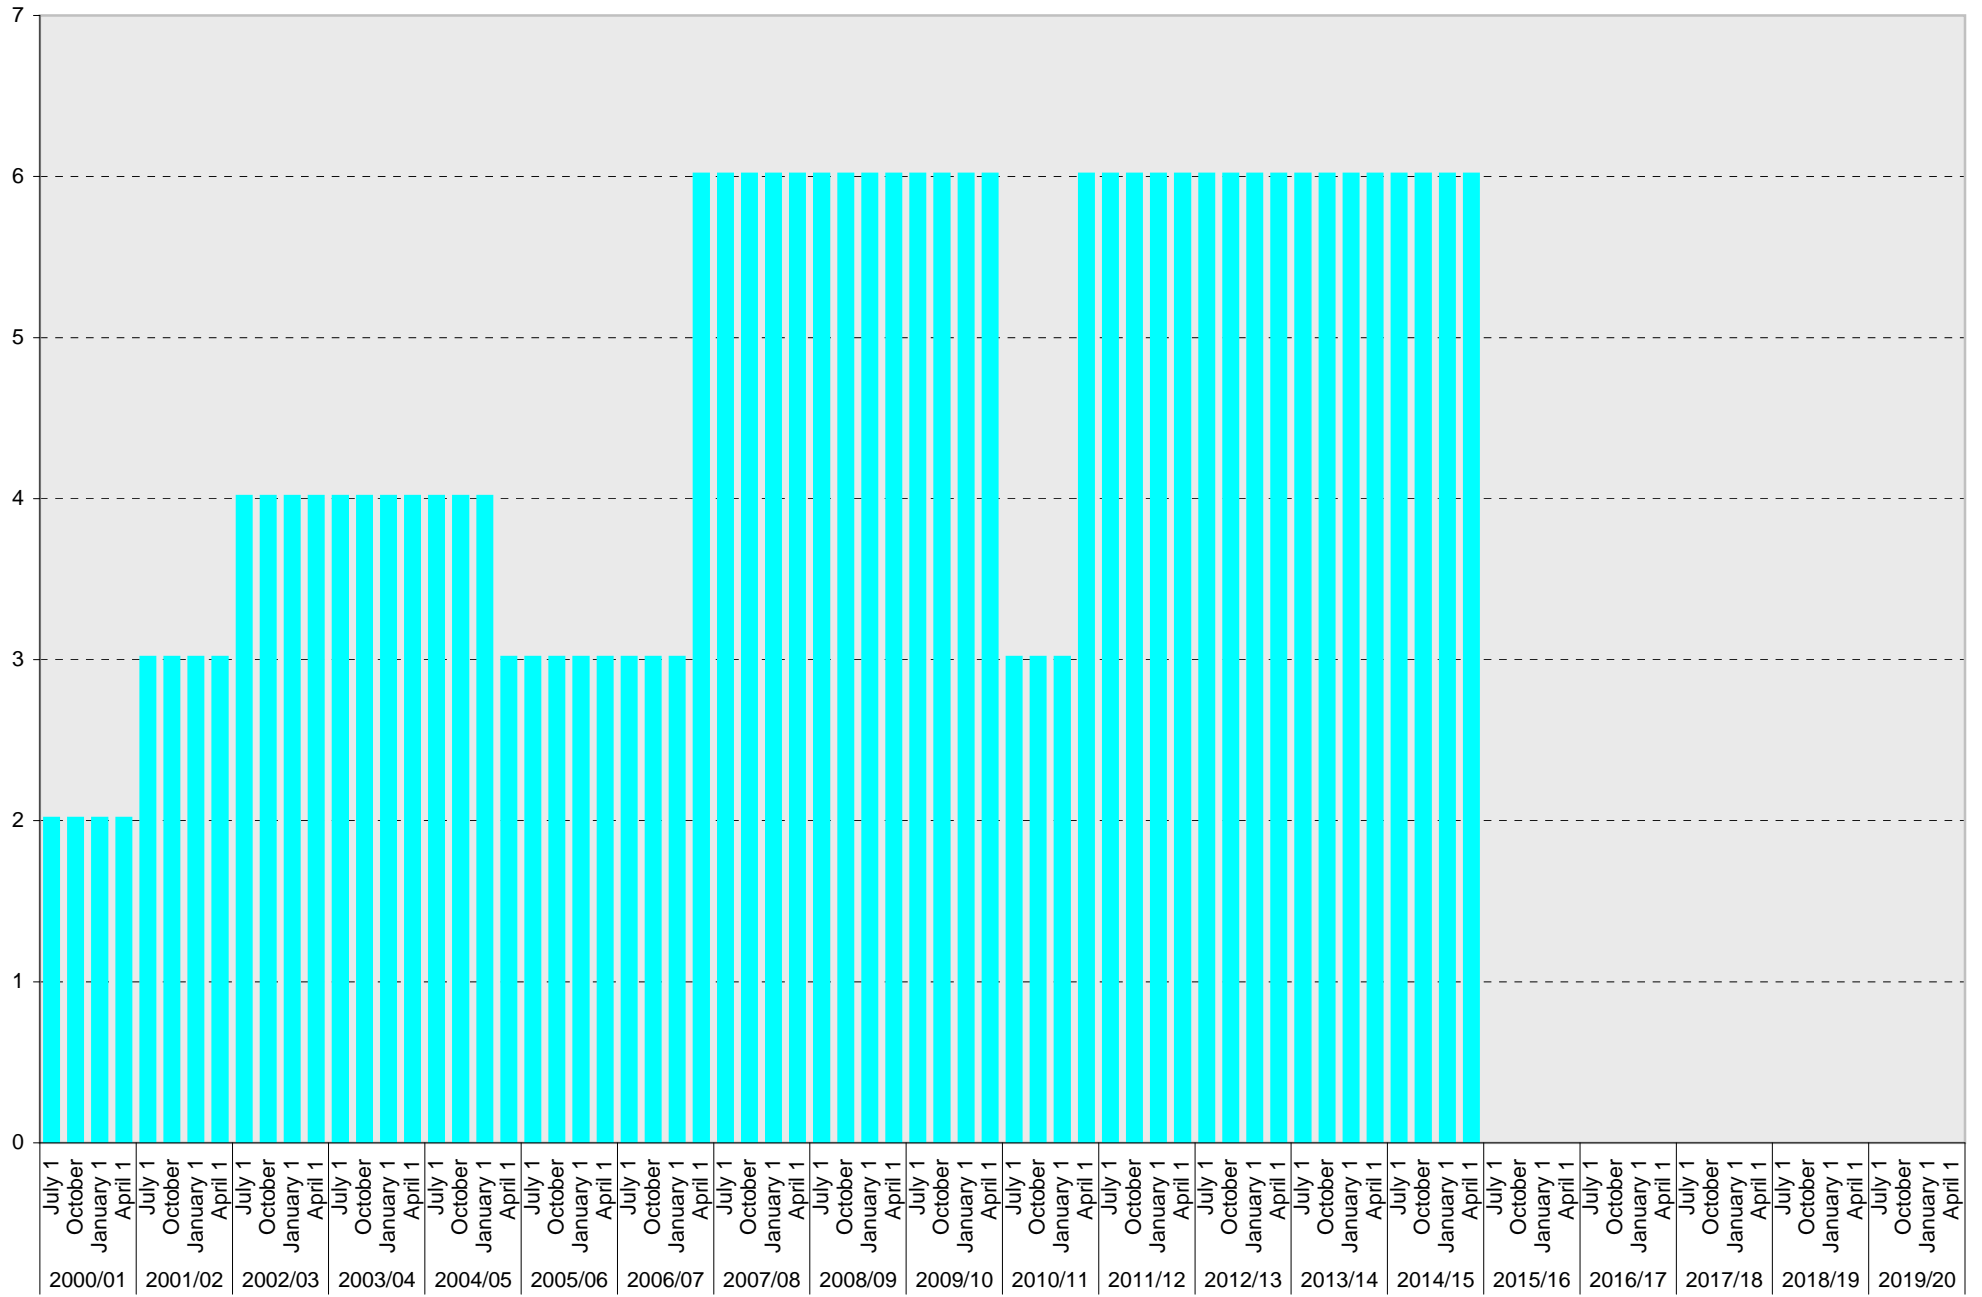

University of California, San Diego Parking Space Inventory

Lot P005: Loading Parking Spaces

■ Loading