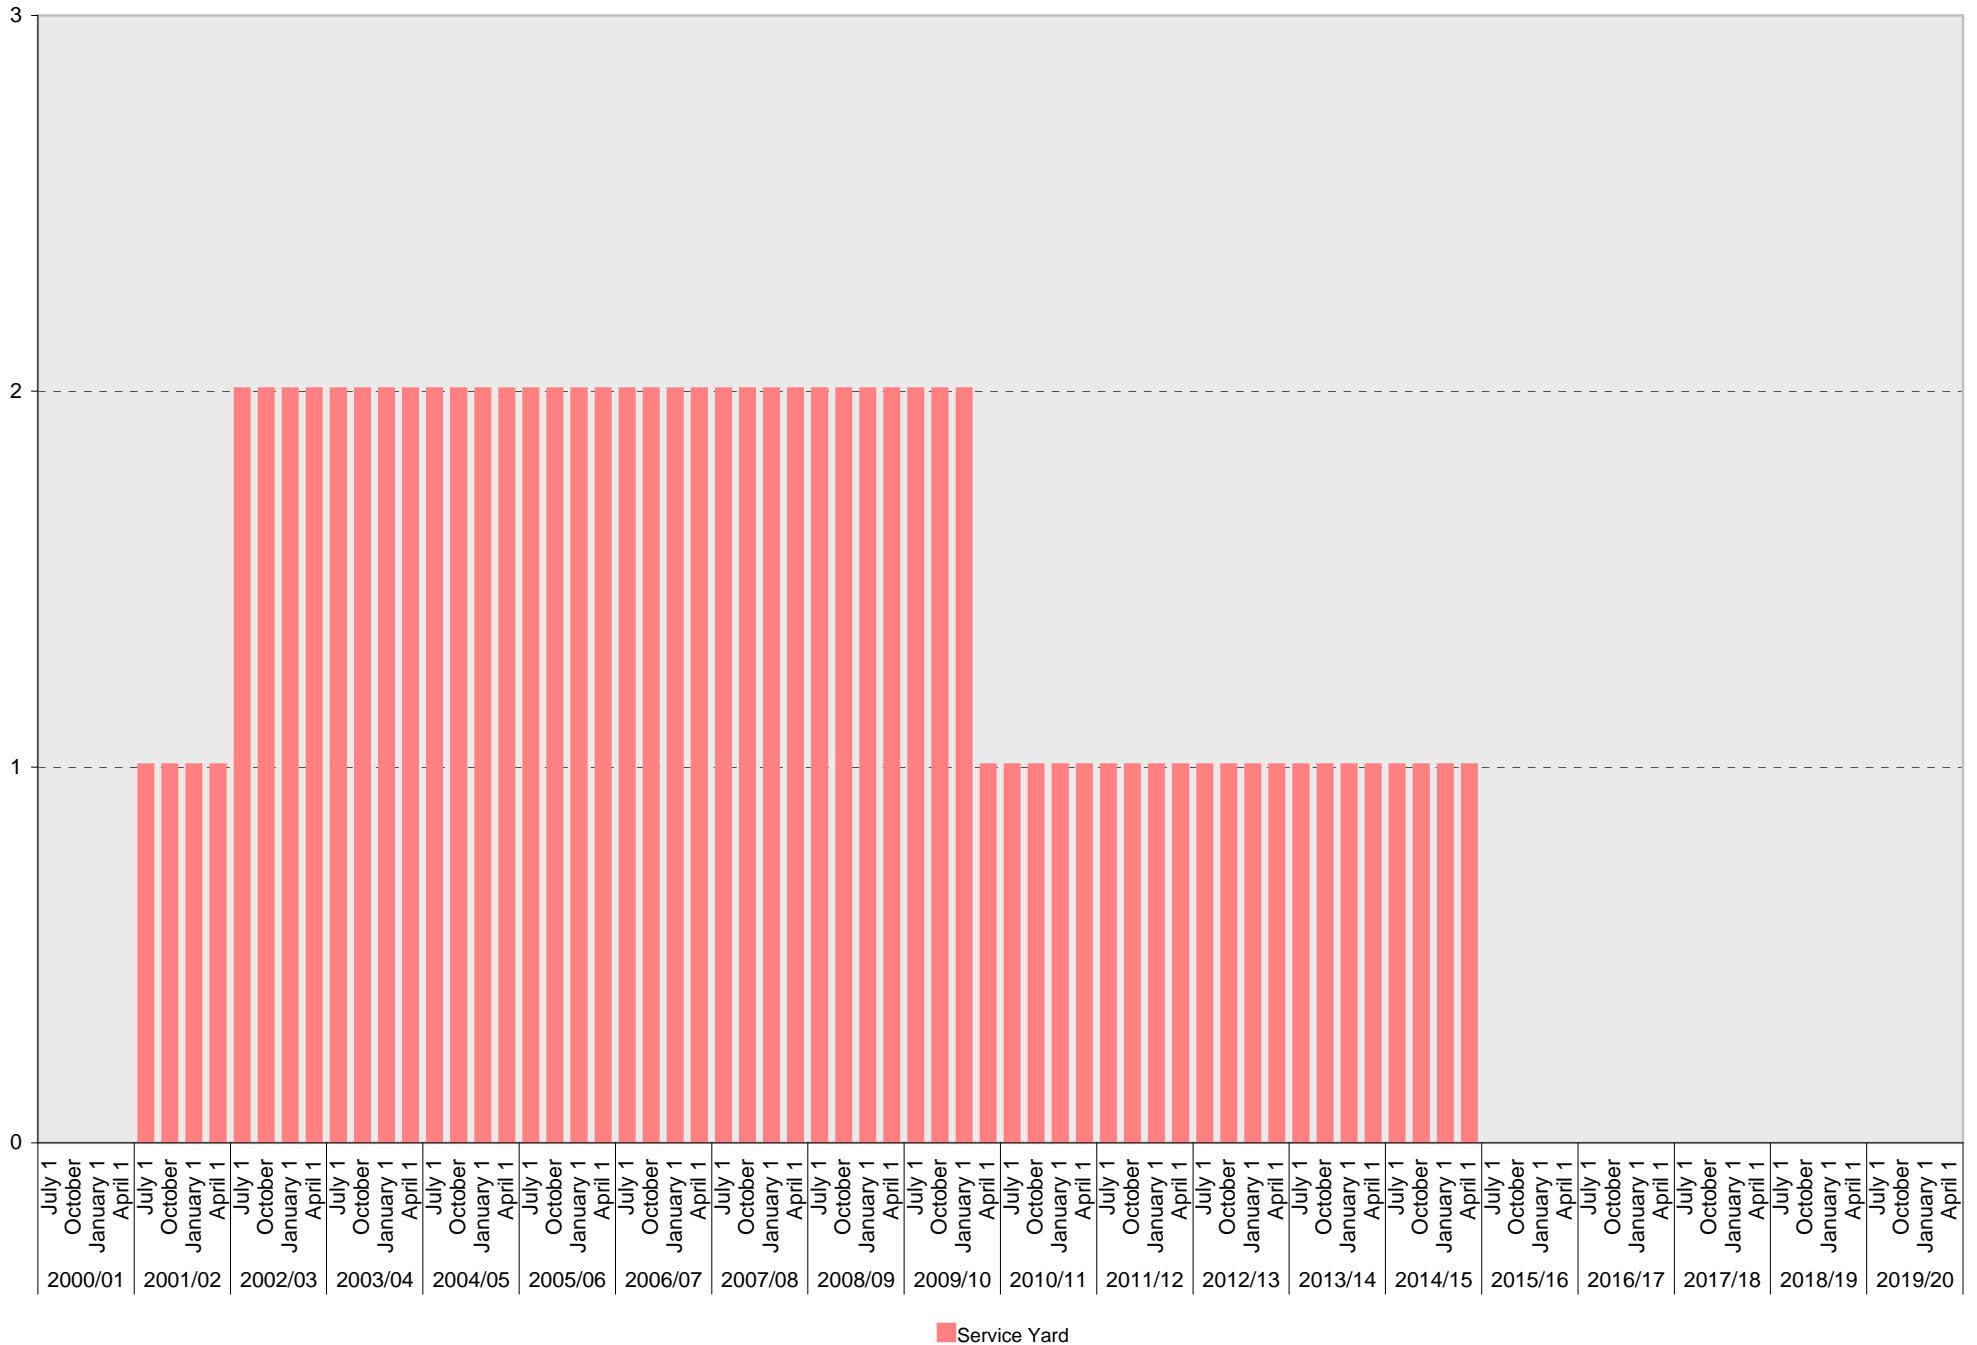

■ Allocated: Total

University of California, San Diego Parking Space Inventory

Lot P005: Accessible Parking Spaces

■ Accessible

University of California, San Diego Parking Space Inventory

Lot P005: Service Yard Parking Spaces

Date		Parking Spaces										Motorcycle Parking Sections	
		A	B	S	Visitor	Reserved	Allocated	Accessible	UC Vehicle	Service Yard	Loading		Total
2000/01	July 1										2	2	
	October 1										2	2	
	January 1										2	2	
	April 1										2	2	
2001/02	July 1							1		1	3	5	
	October 1							1		1	3	5	
	January 1							1		1	3	5	
	April 1							1		1	3	5	
2002/03	July 1							1		2	4	7	
	October 1							1		2	4	7	
	January 1							1		2	4	7	
	April 1							1		2	4	7	
2003/04	July 1							1		2	4	7	
	October 1							1		2	4	7	
	January 1							1		2	4	7	
	April 1							1		2	4	7	
2004/05	July 1							1		2	4	7	
	October 1							1		2	4	7	
	January 1									2	4	6	
	April 1							1		2	3	6	
2005/06	July 1							1		2	3	6	
	October 1							1		2	3	6	
	January 1							1		2	3	6	
	April 1							1		2	3	6	
2006/07	July 1							1		2	3	6	
	October 1							1		2	3	6	
	January 1							1		2	3	6	
	April 1							1		2	6	9	
2007/08	July 1							1		2	6	9	
	October 1							1		2	6	9	
	January 1							1		2	6	9	
	April 1							1		2	6	9	
2008/09	July 1							1		2	6	9	
	October 1							1		2	6	9	
	January 1							1		2	6	9	
	April 1							1		2	6	9	
2009/10	July 1							1		2	6	9	
	October 1							1		2	6	9	
	January 1							1		2	6	9	
	April 1						1	1		1	6	9	