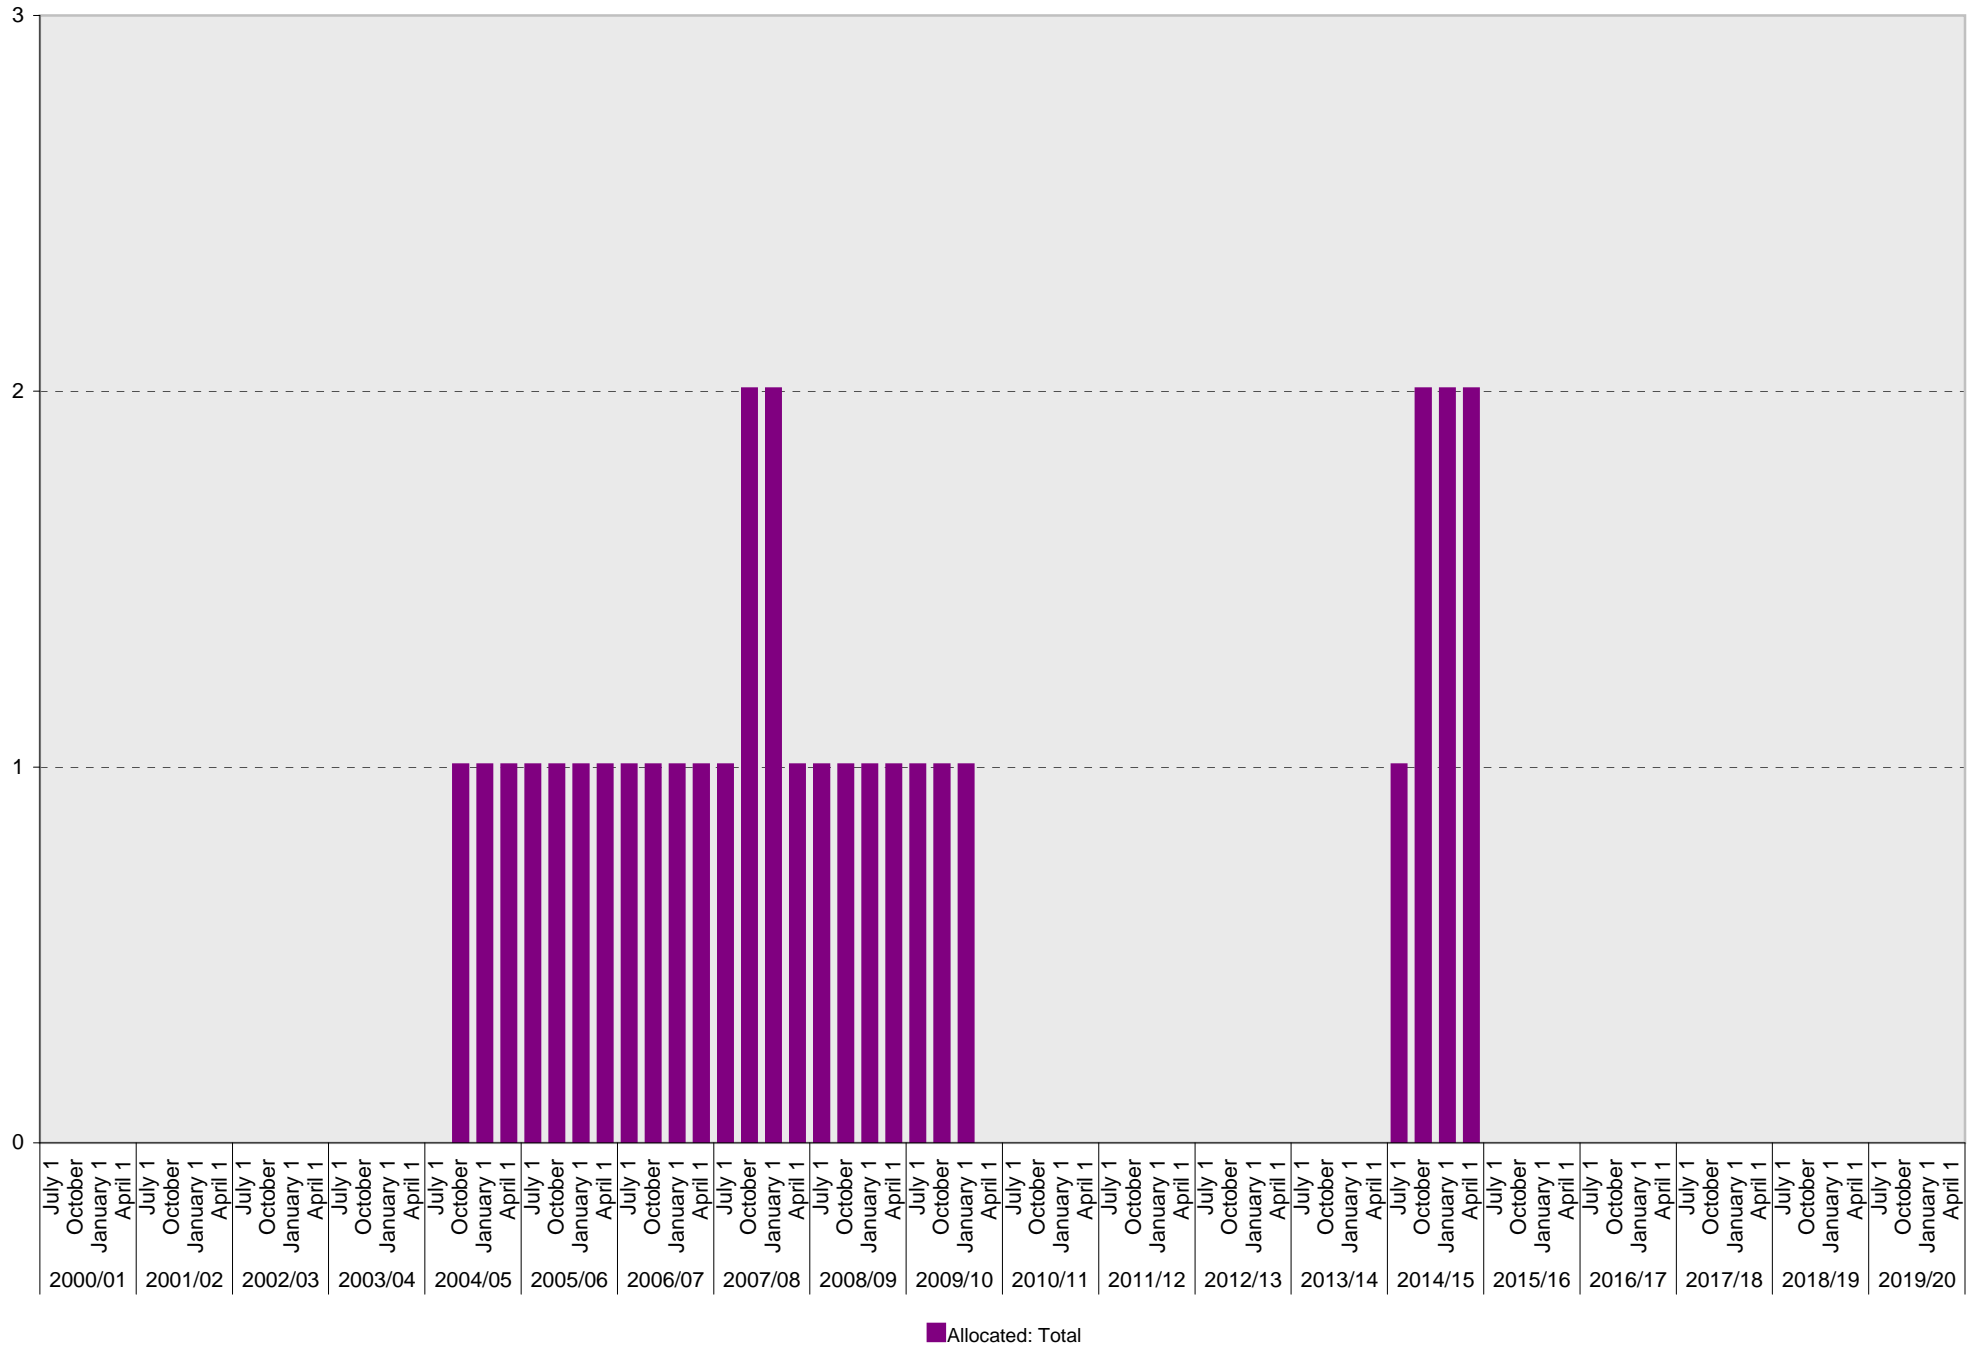

University of California, San Diego Parking Space Inventory

Lot P004: Allocated: Total Parking Spaces