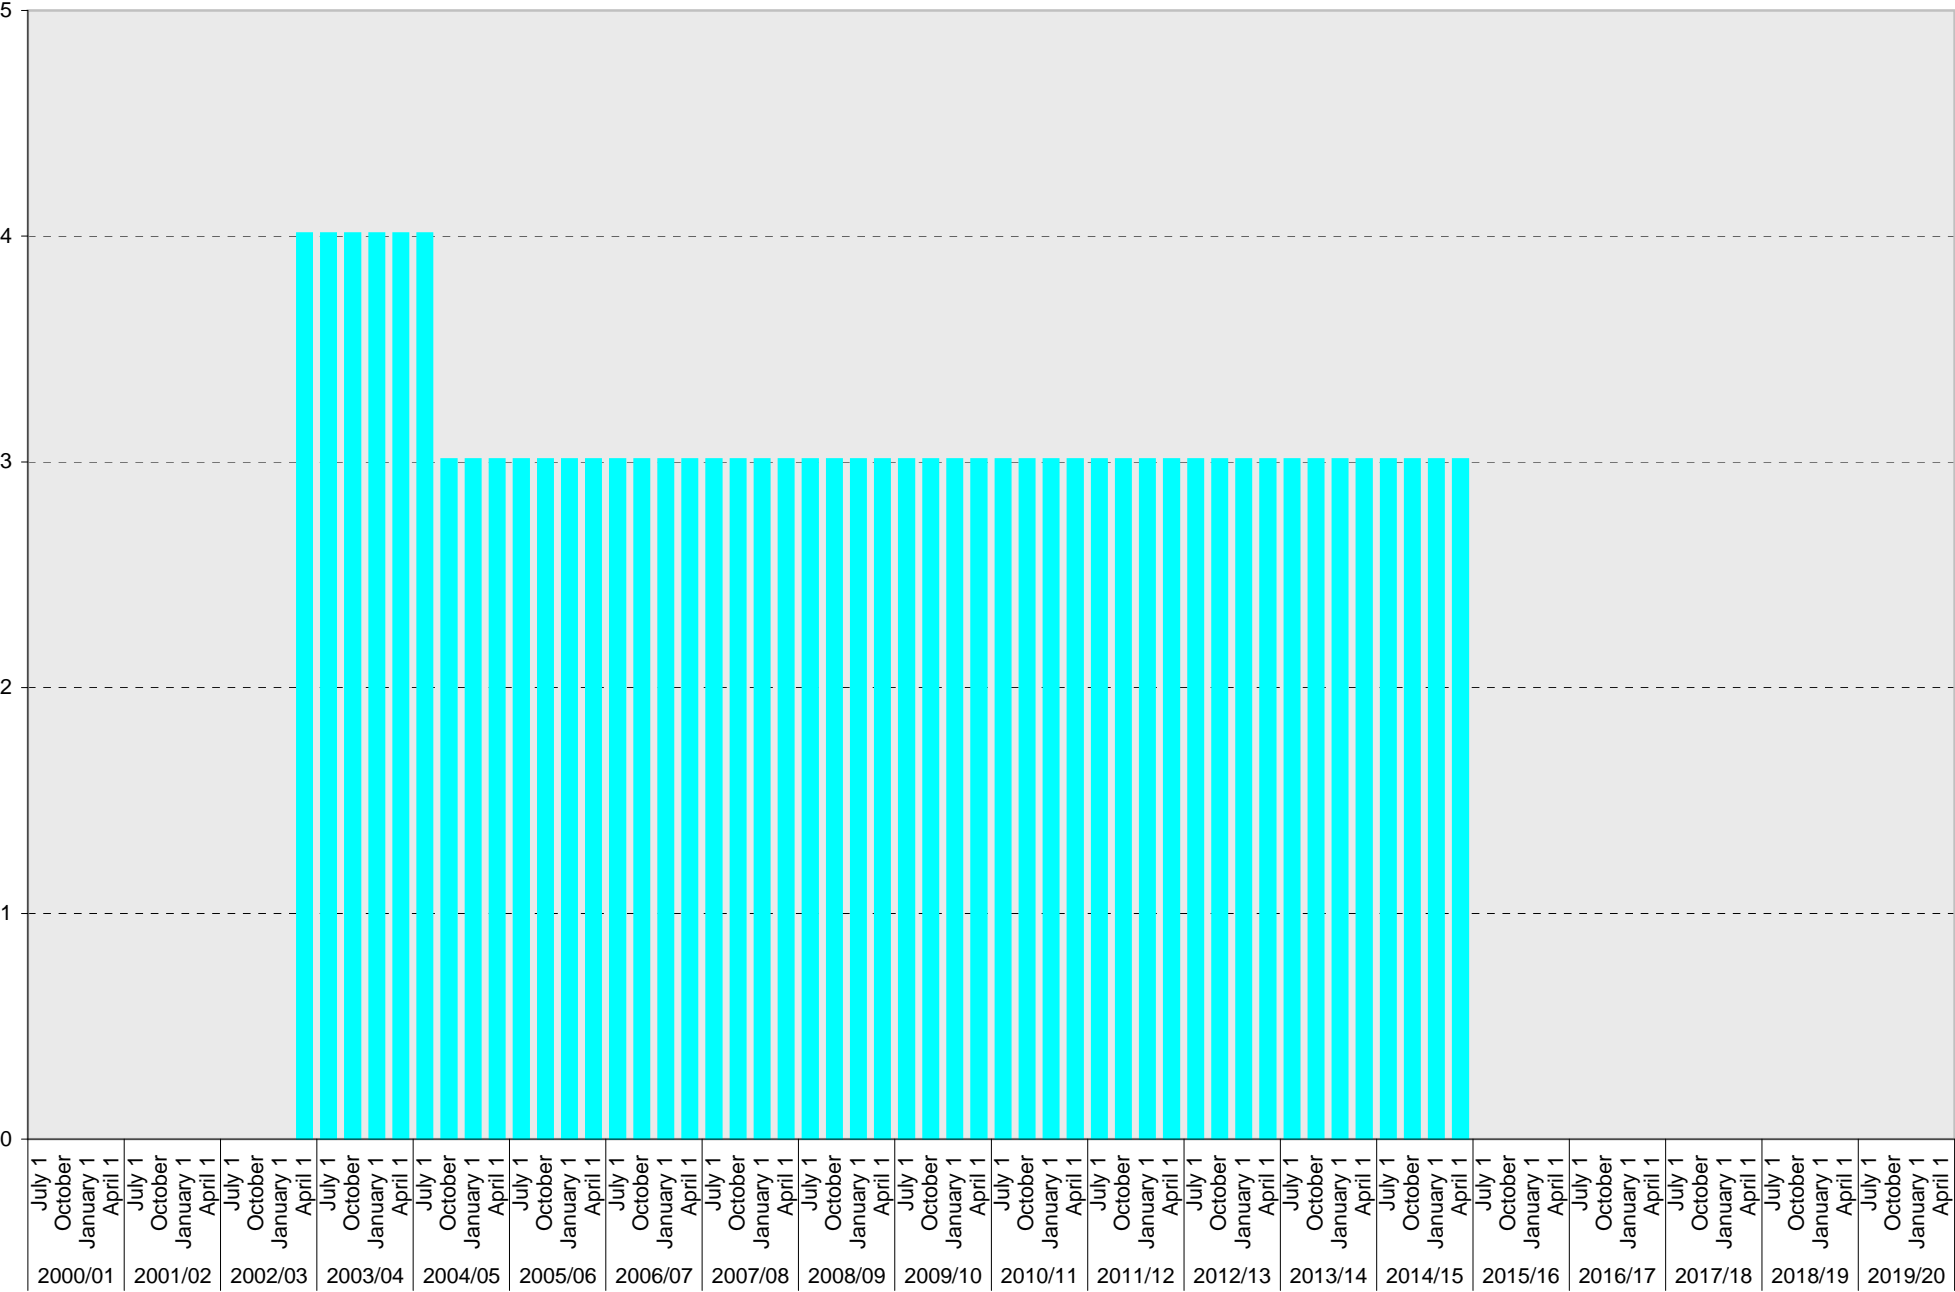

University of California, San Diego Parking Space Inventory
Lot P004: Loading Parking Spaces

■ Loading