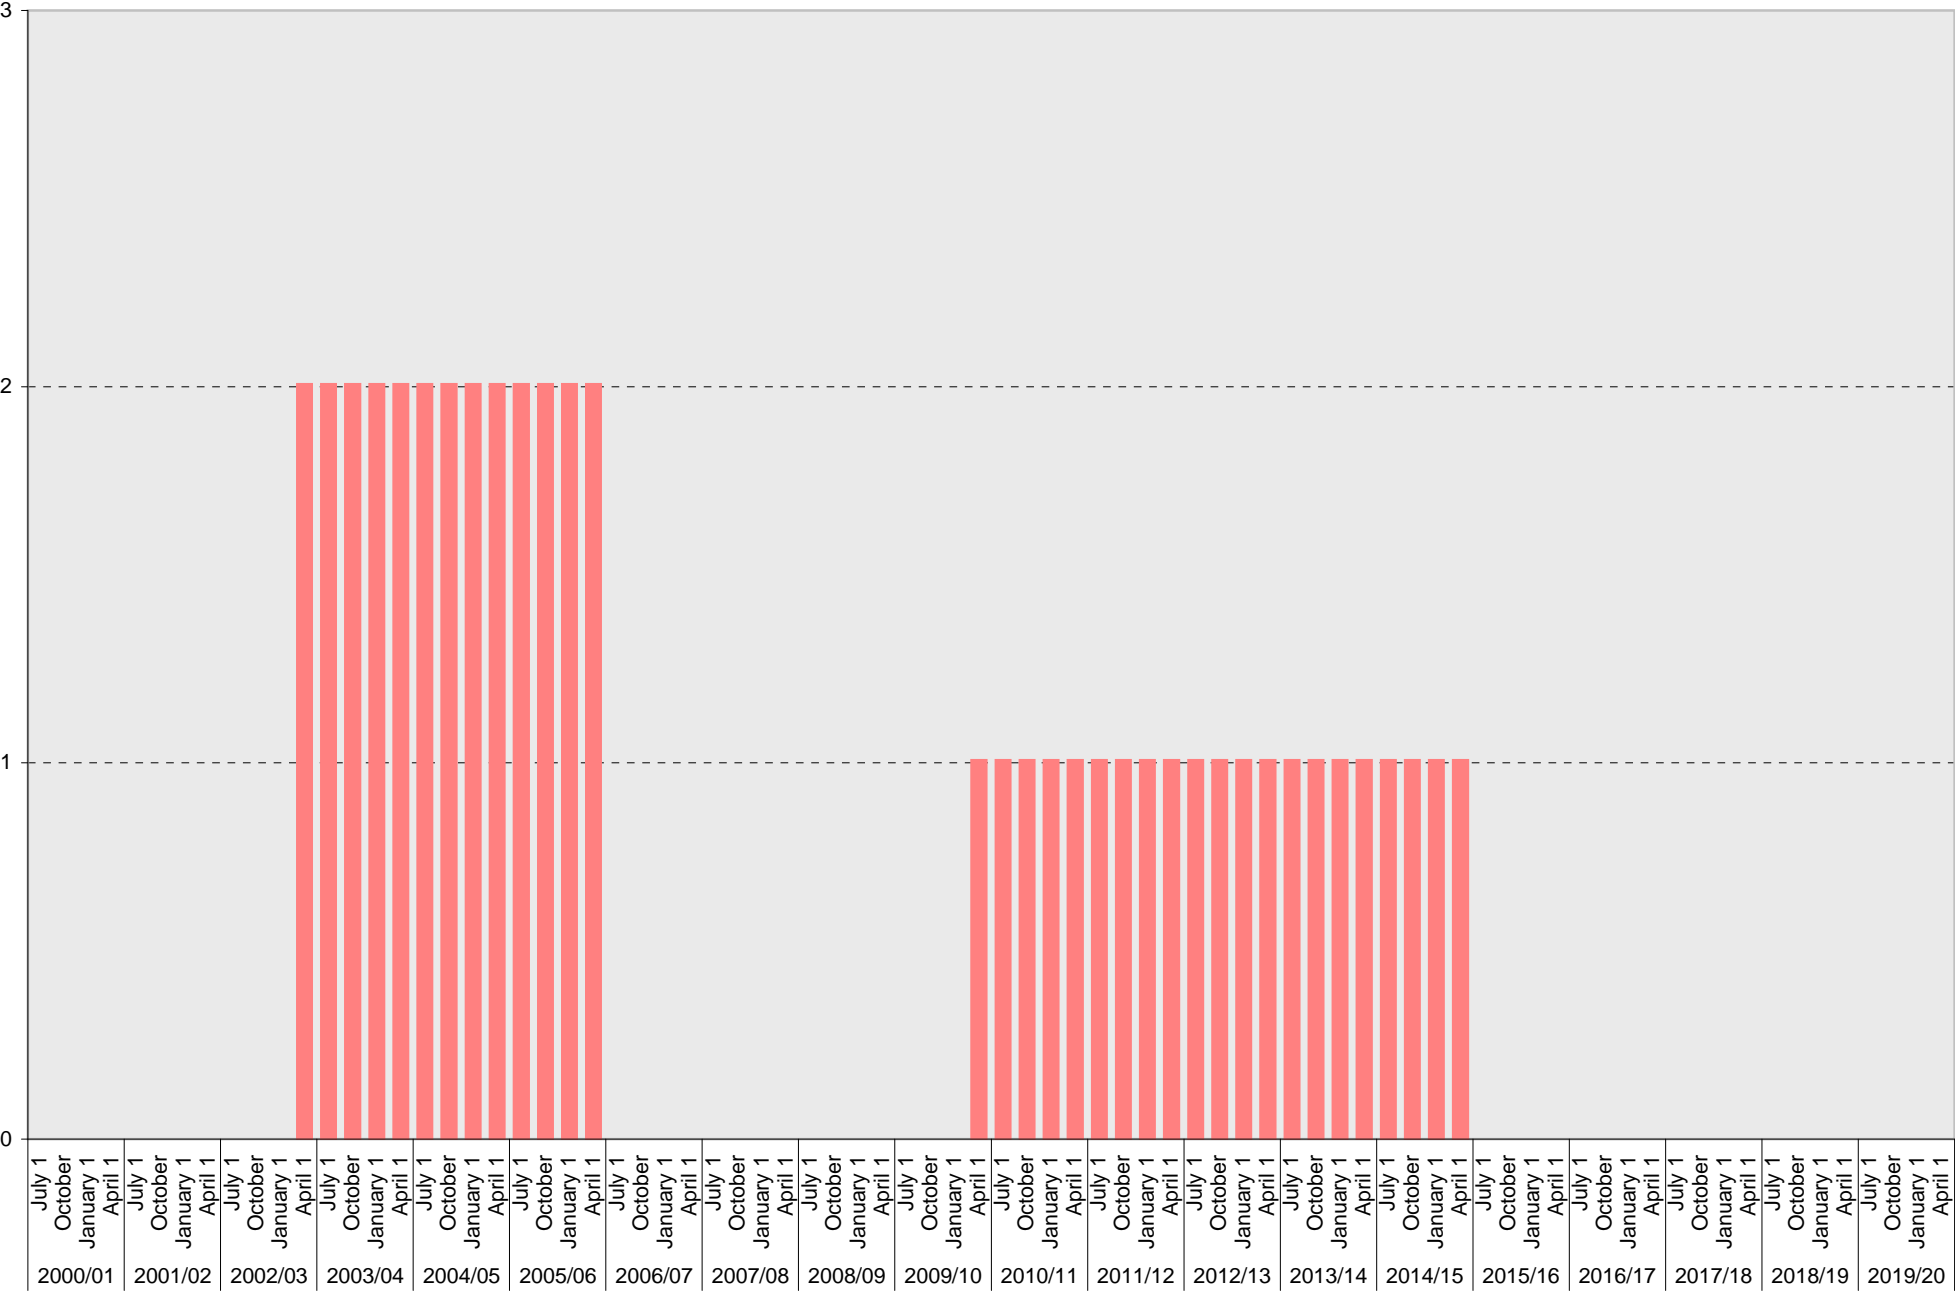

University of California, San Diego Parking Space Inventory
Lot P004: Service Yard Parking Spaces

Service Yard