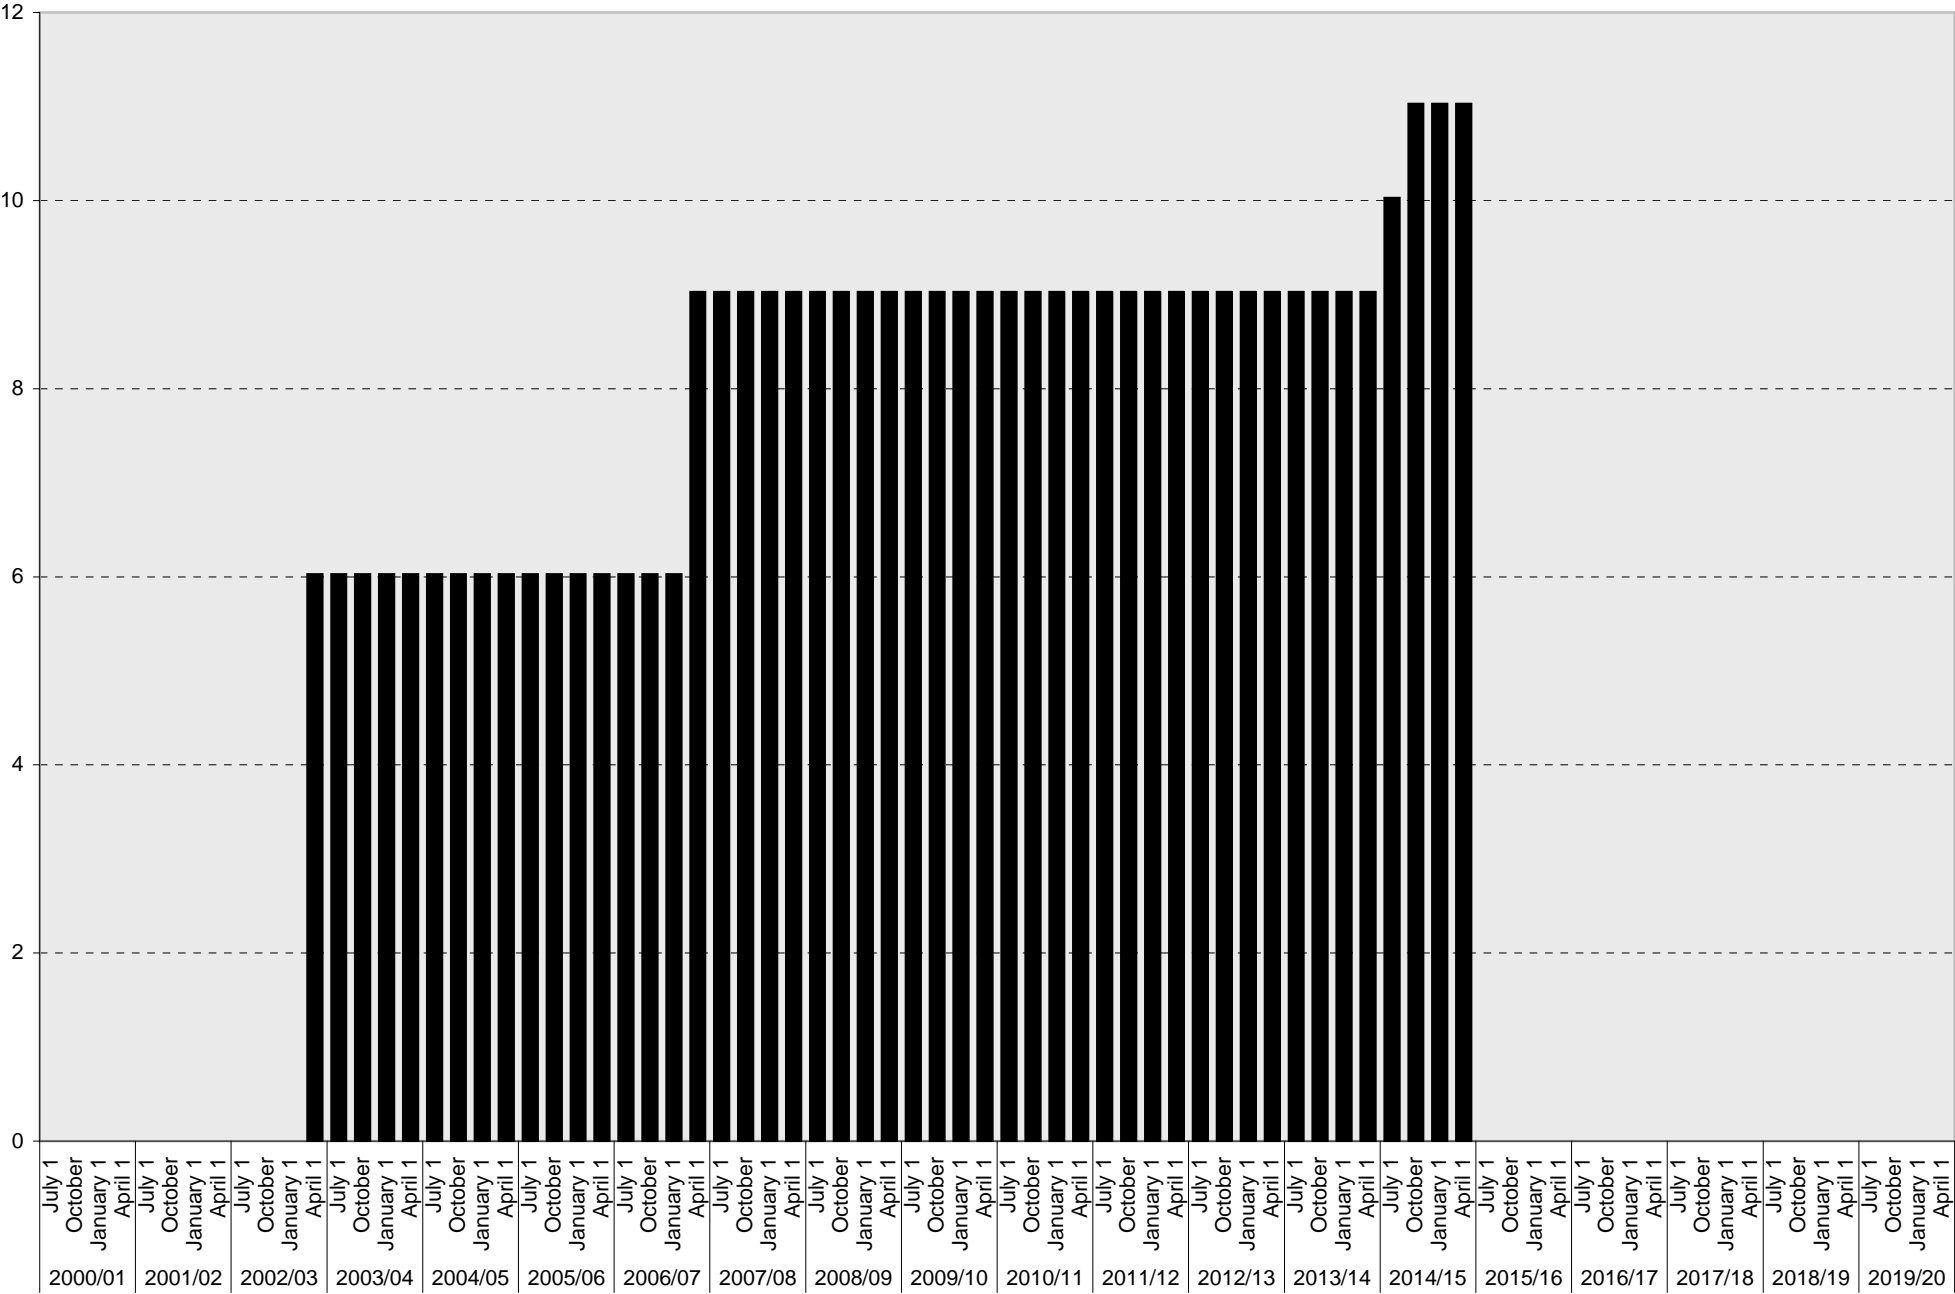

■ Loading

University of California, San Diego Parking Space Inventory

Lot P004: Total Parking Spaces

■ Total

University of California, San Diego Parking Space Inventory
Lot P004

Date		Parking Spaces										Motorcycle Parking Sections	
		A	B	S	Visitor	Reserved	Allocated	Accessible	UC Vehicle	Service Yard	Loading		Total
2000/01	July 1												
	October 1												
	January 1												
	April 1												
2001/02	July 1												
	October 1												
	January 1												
	April 1												
2002/03	July 1												
	October 1												
	January 1									2	4	6	
	April 1												
2003/04	July 1									2	4	6	
	October 1									2	4	6	
	January 1									2	4	6	
	April 1									2	4	6	
2004/05	July 1									2	4	6	
	October 1						1			2	3	6	
	January 1						1			2	3	6	
	April 1						1			2	3	6	
2005/06	July 1						1			2	3	6	
	October 1						1			2	3	6	
	January 1						1			2	3	6	
	April 1						1			2	3	6	
2006/07	July 1						1		2		3	6	
	October 1						1		2		3	6	
	January 1						1		2		3	6	
	April 1						1		5		3	9	
2007/08	July 1						1		5		3	9	
	October 1						2		4		3	9	
	January 1						2		4		3	9	
	April 1						1		5		3	9	
2008/09	July 1						1		5		3	9	
	October 1						1		5		3	9	
	January 1						1		5		3	9	
	April 1						1		5		3	9	
2009/10	July 1						1		5		3	9	
	October 1						1		5		3	9	
	January 1						1		5		3	9	
	April 1								5	1	3	9	