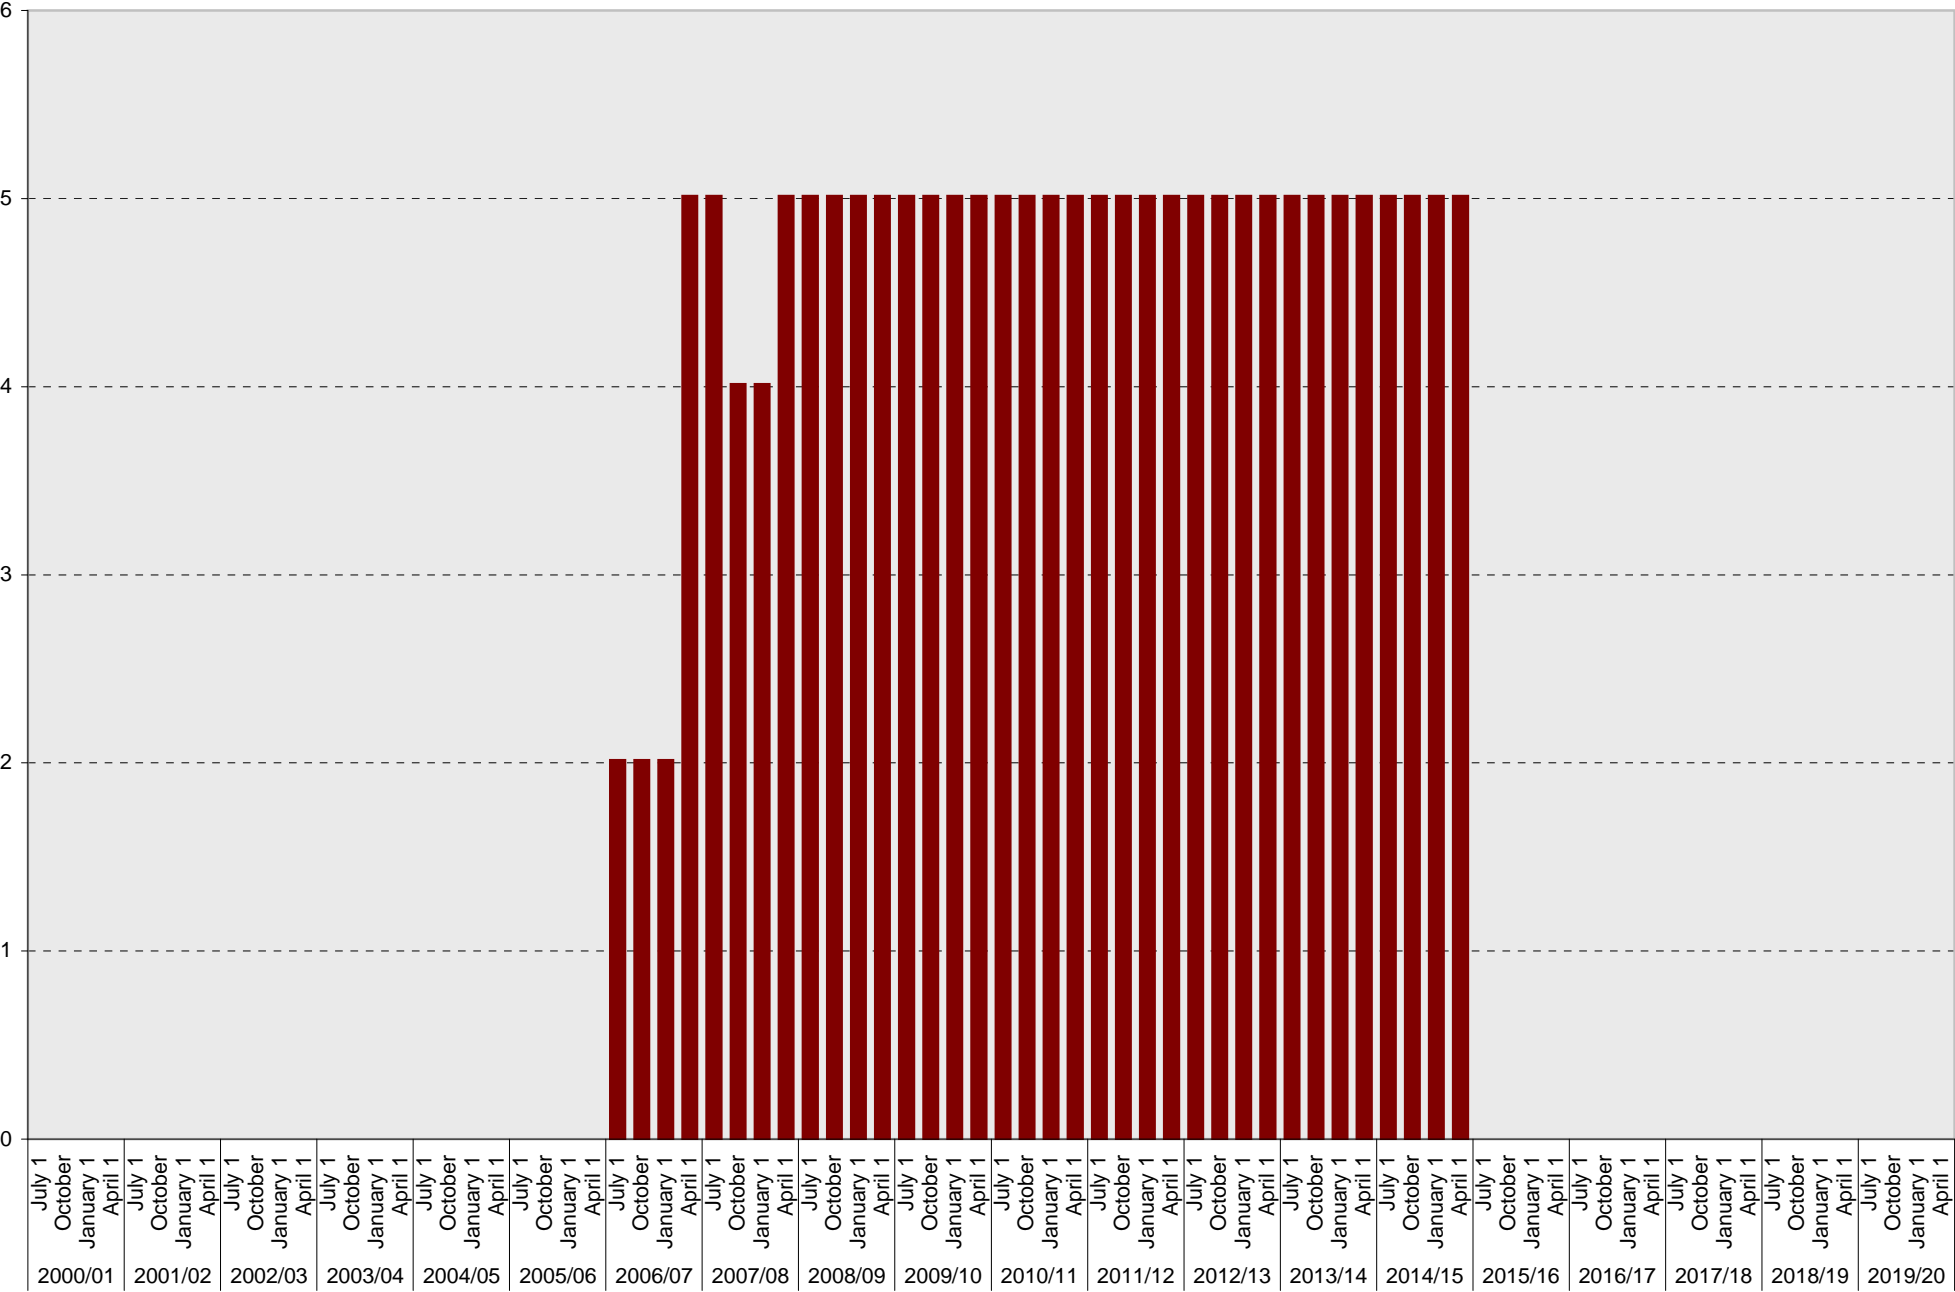

■ Allocated

University of California, San Diego Parking Space Inventory

Lot P004: Allocated: Total Parking Spaces

University of California, San Diego Parking Space Inventory

Lot P004: UC Vehicle Parking Spaces