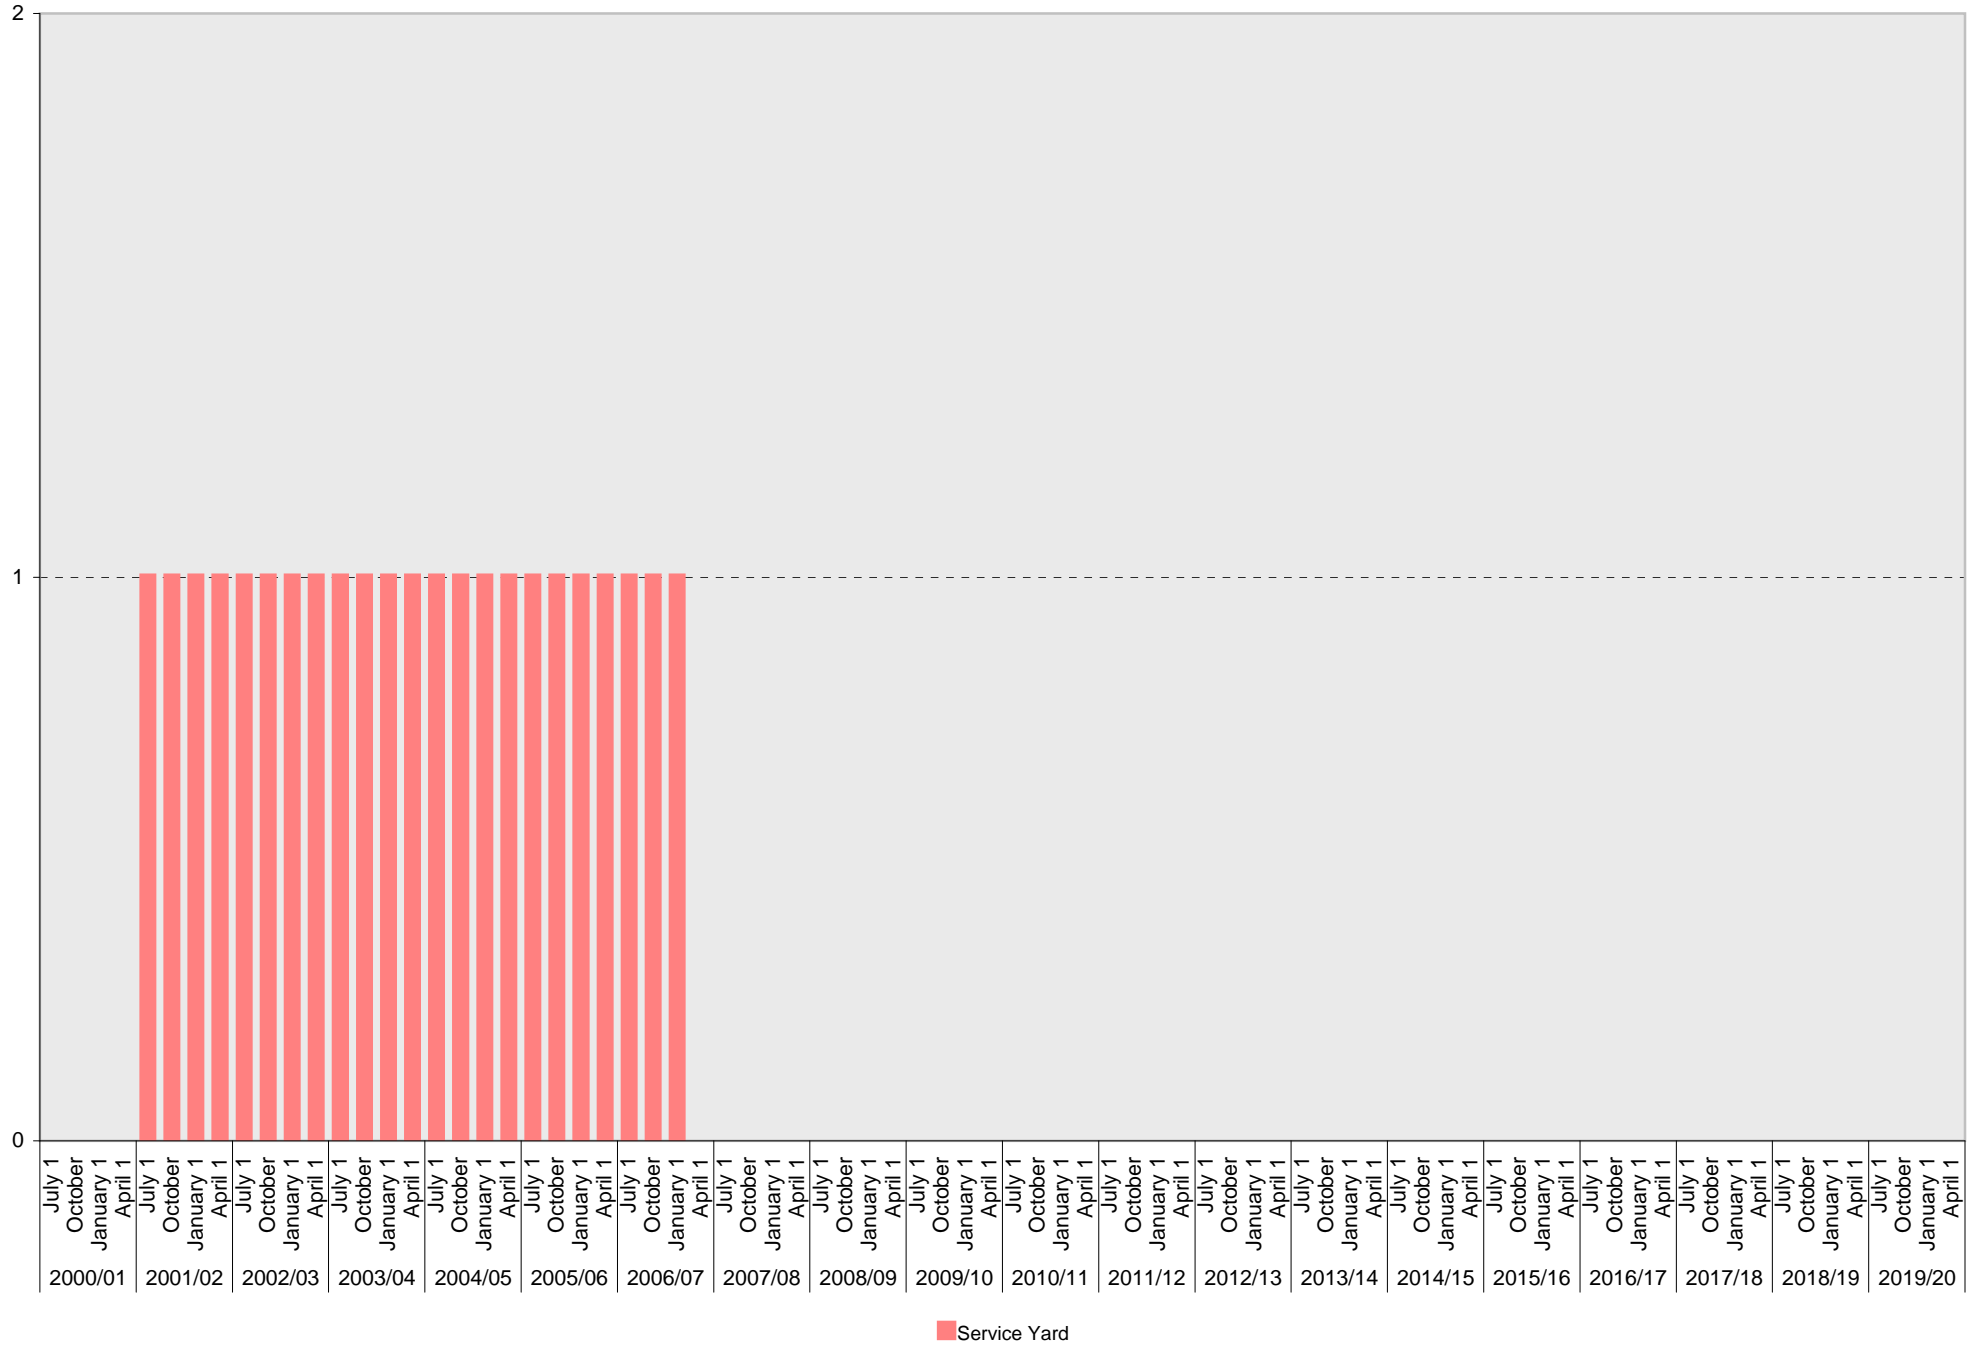

University of California, San Diego Parking Space Inventory

Lot P003: Service Yard Parking Spaces

Service Yard