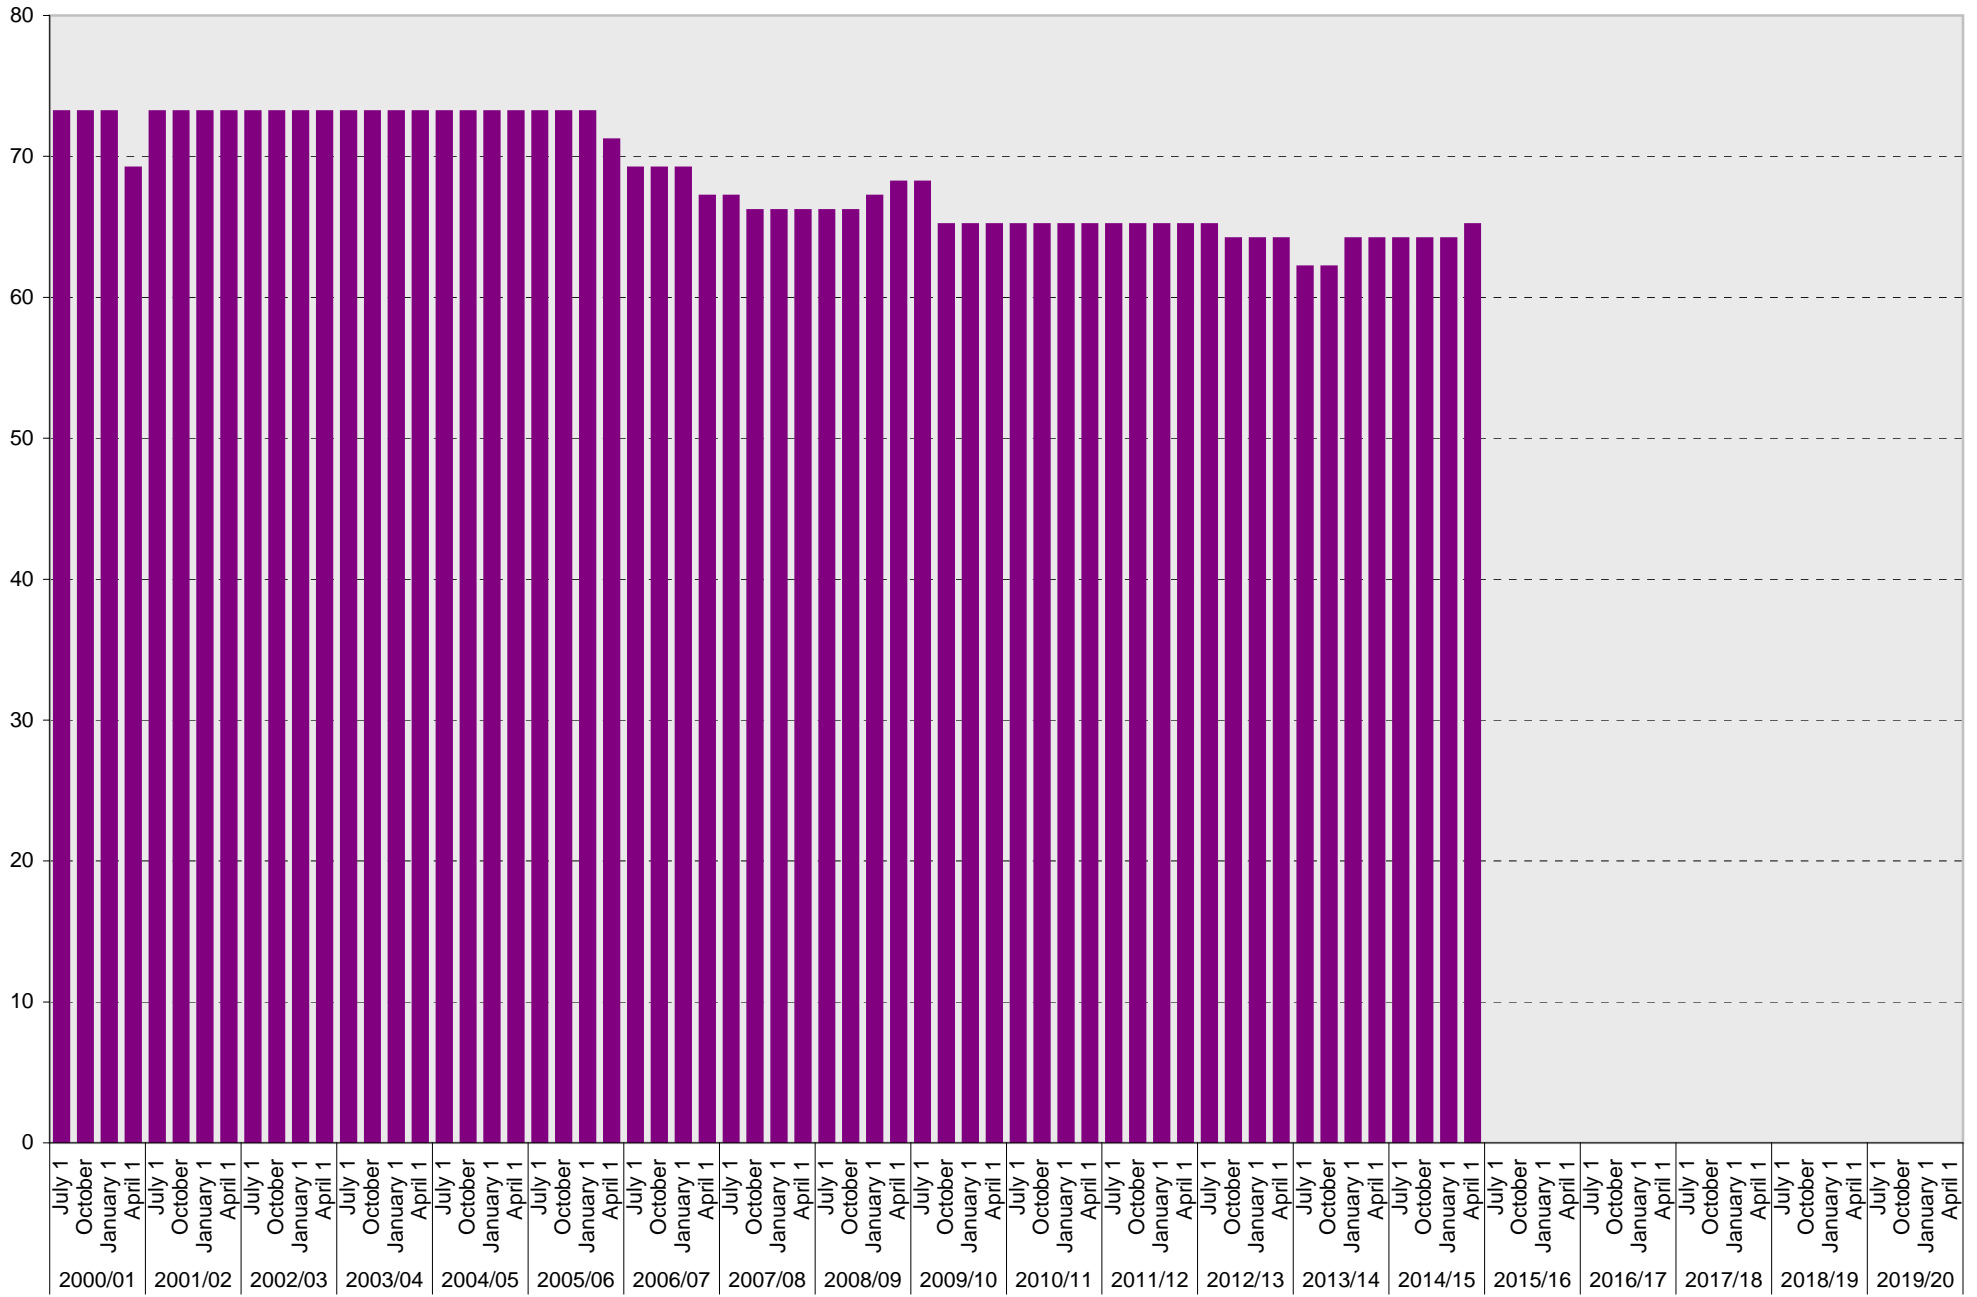

University of California, San Diego Parking Space Inventory

Lot P003: Allocated: Total Parking Spaces

■ Allocated: Total