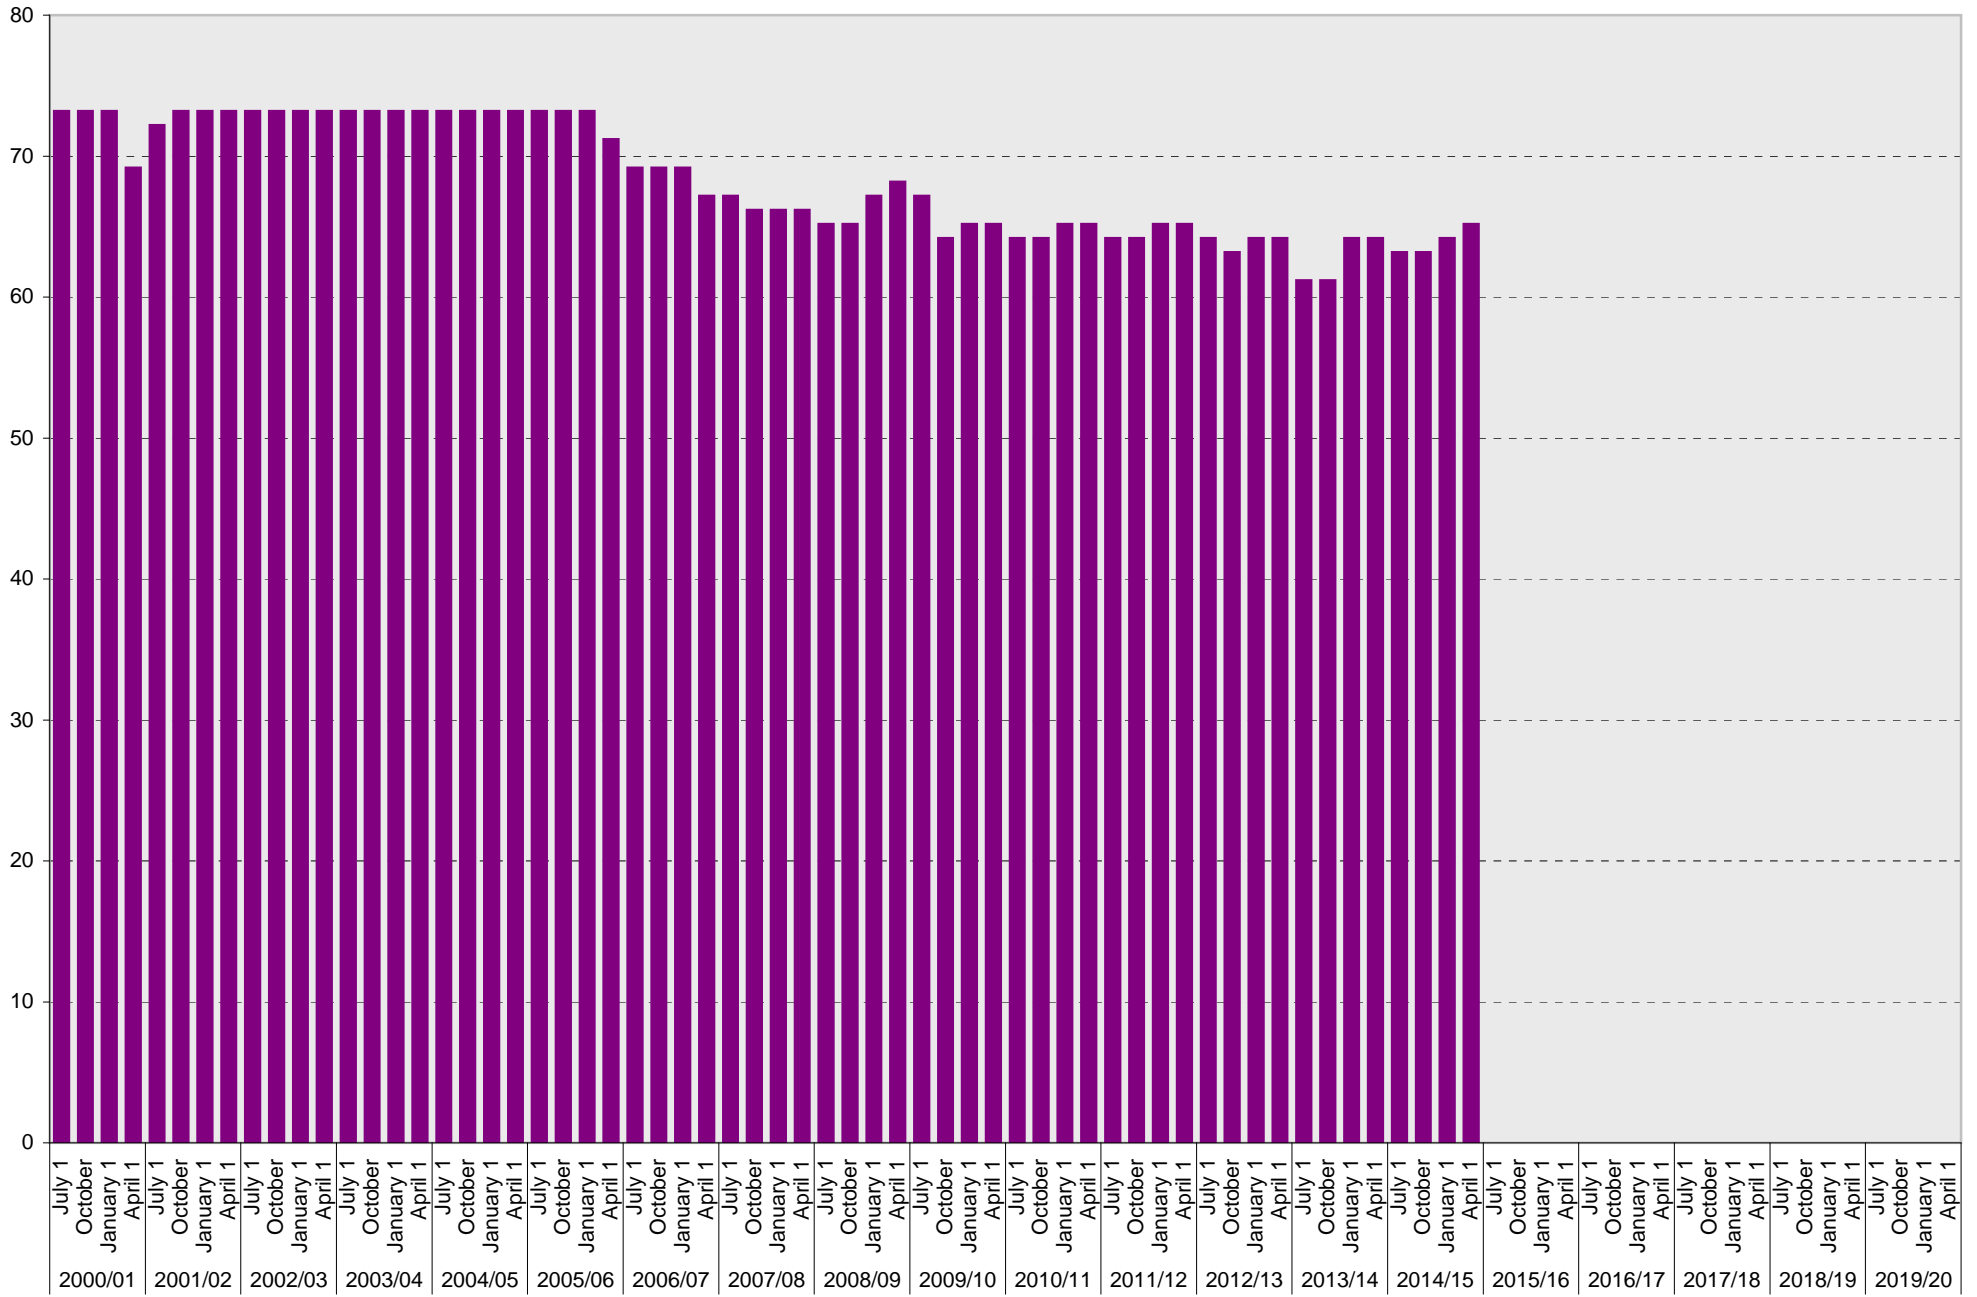

University of California, San Diego Parking Space Inventory
 Lot P003: Allocated: Scripps Institution of Oceanography Staff Parking Spaces

■ Allocated

University of California, San Diego Parking Space Inventory