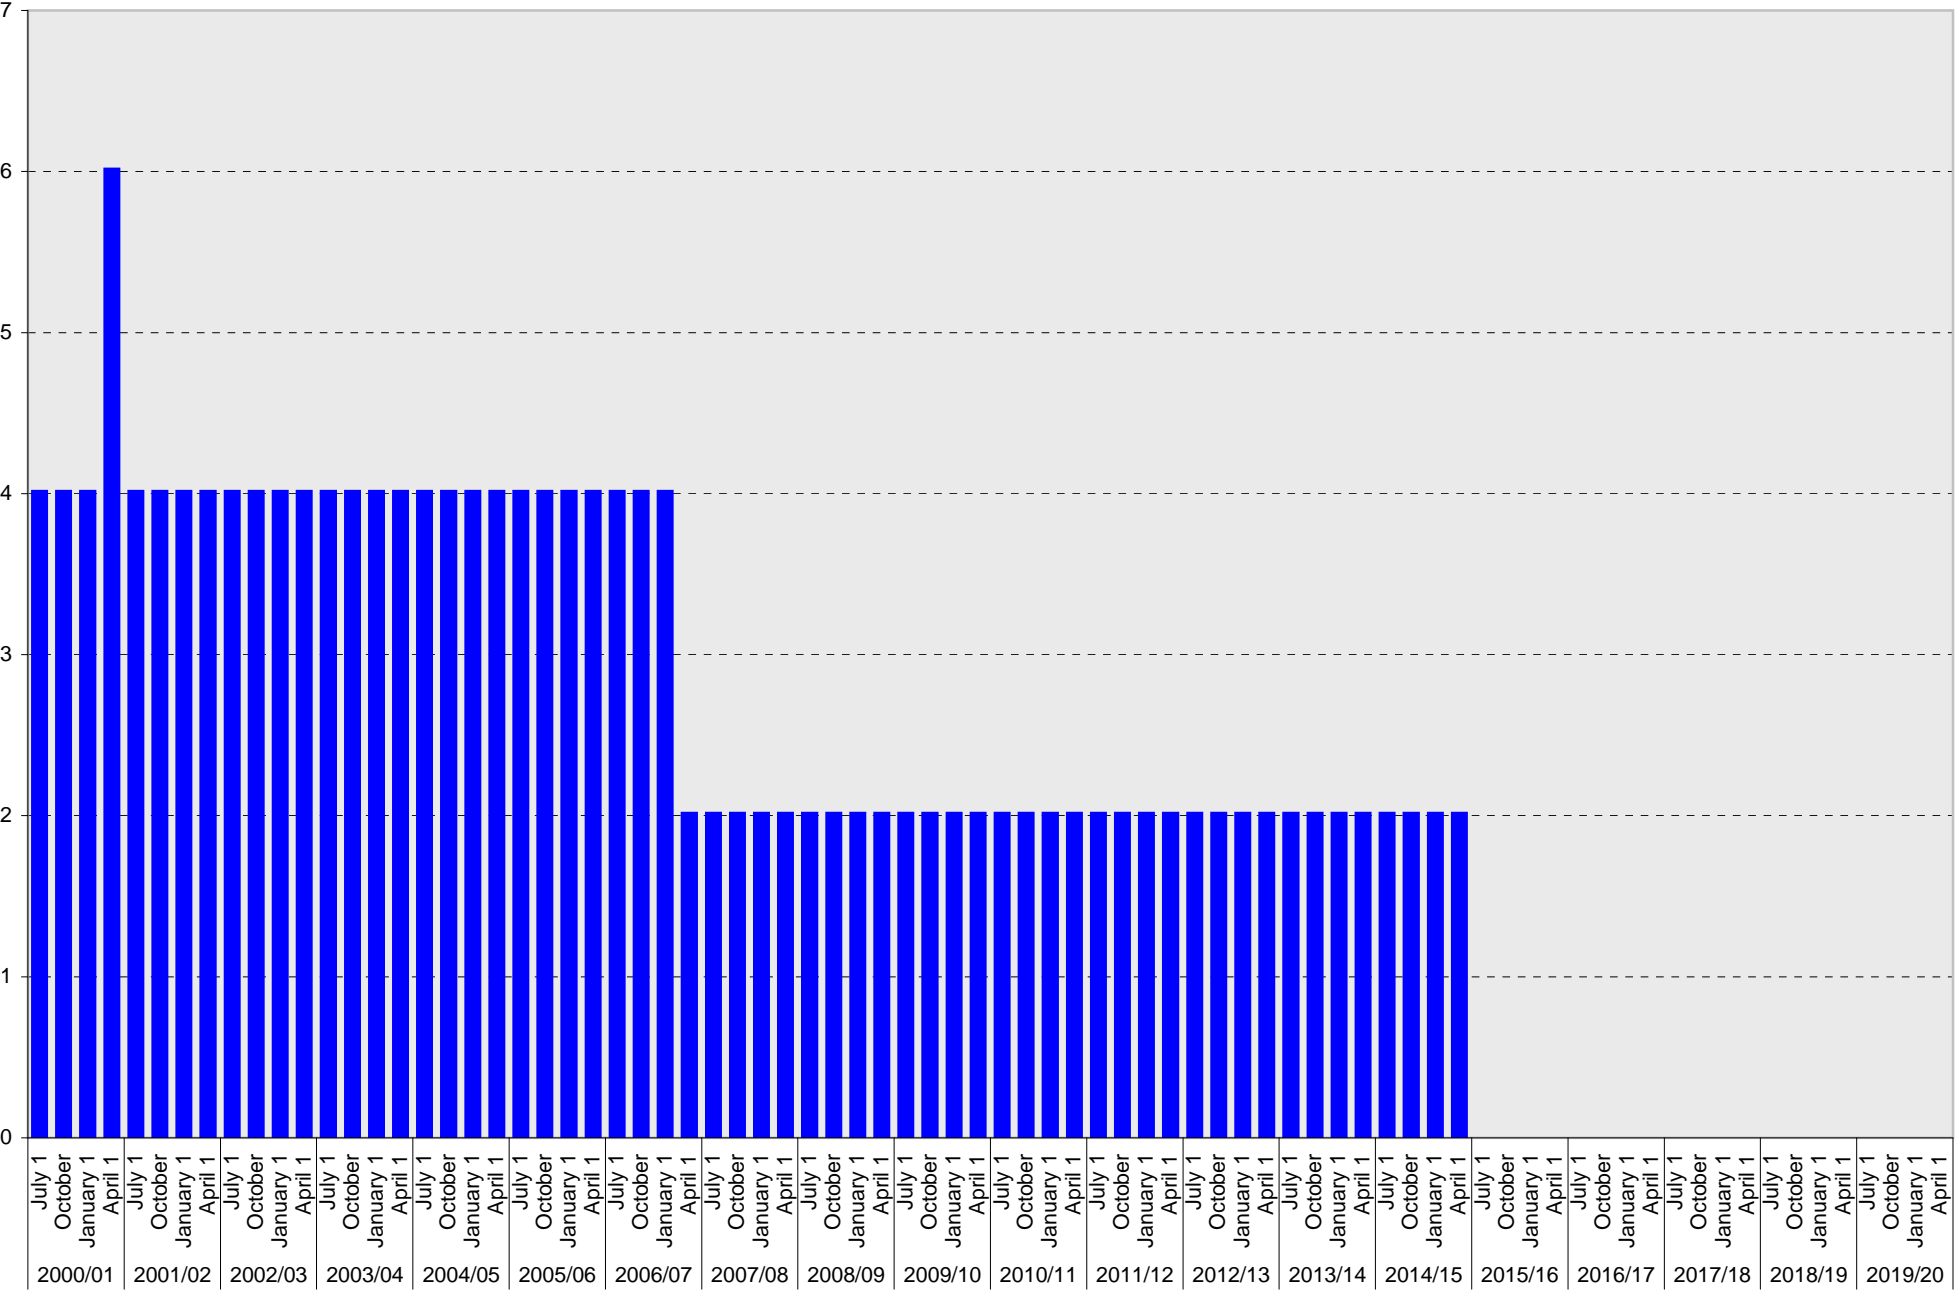

University of California, San Diego Parking Space Inventory
Lot P003: Accessible Parking Spaces

■ Accessible