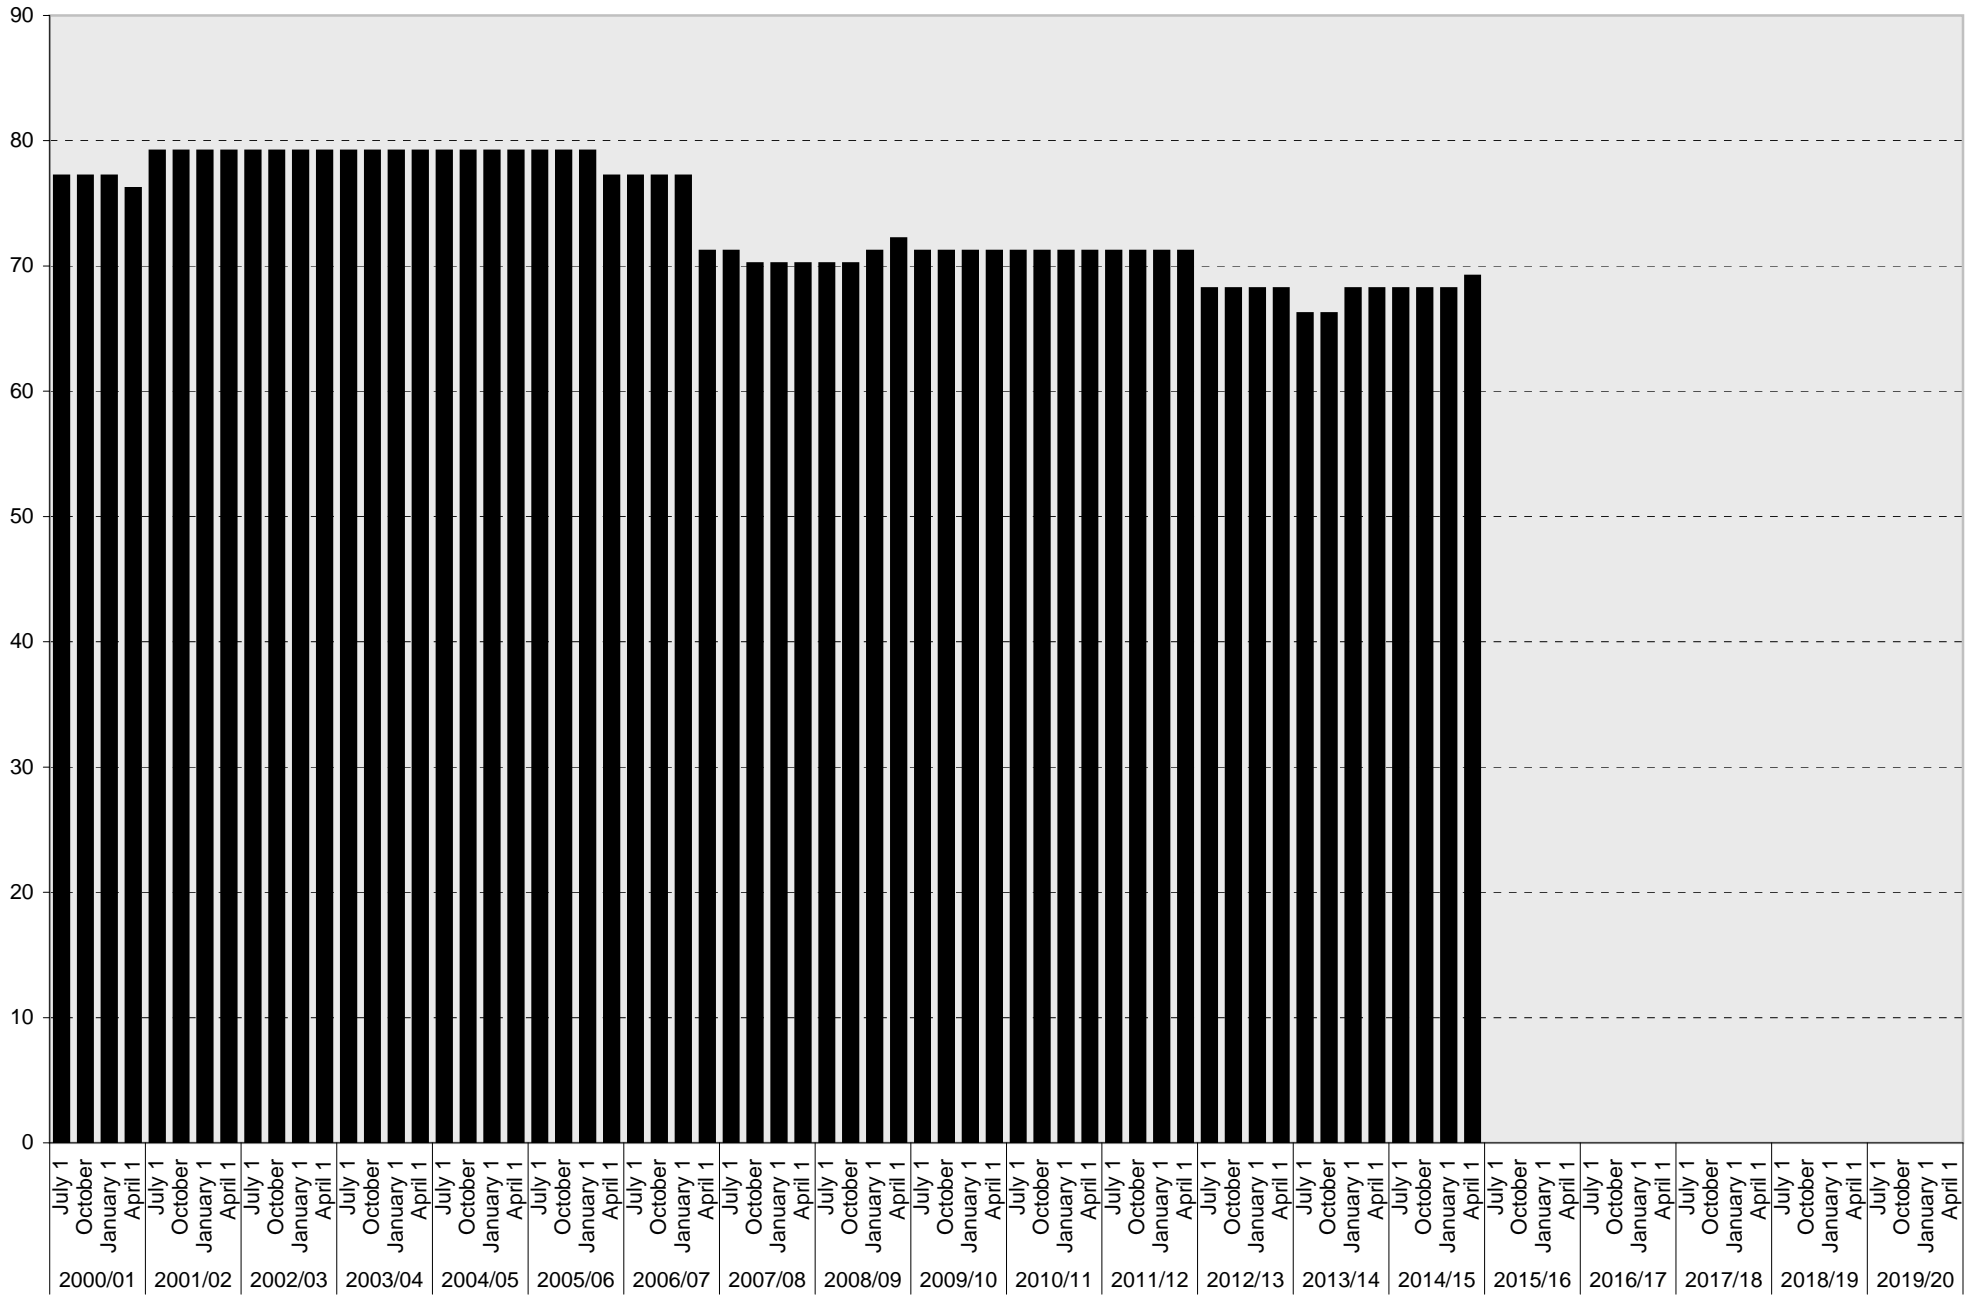

University of California, San Diego Parking Space Inventory

Lot P003: Total Parking Spaces

■ Total