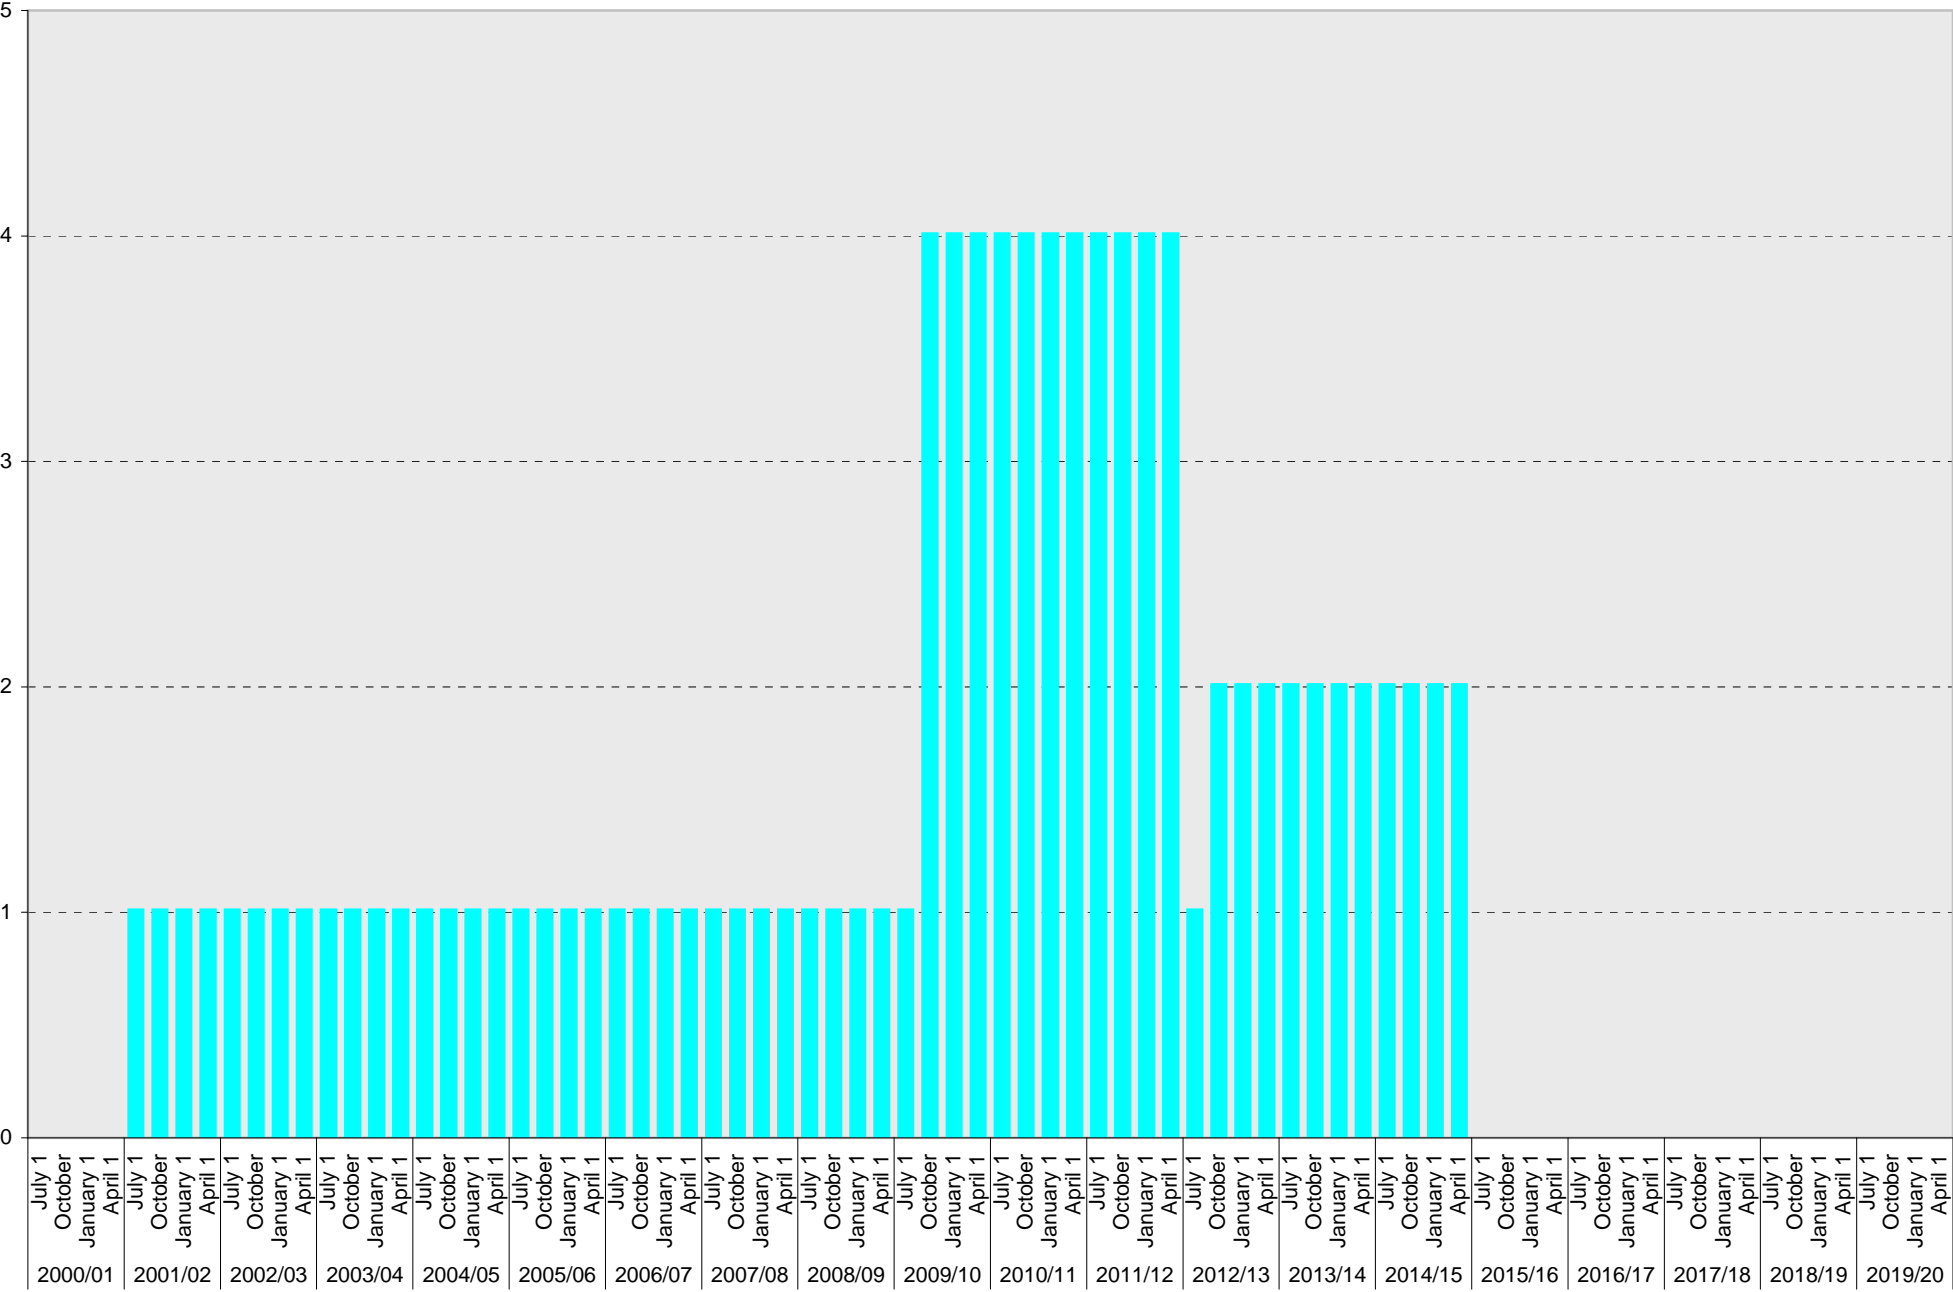

University of California, San Diego Parking Space Inventory

Lot P003: Loading Parking Spaces

■ Loading