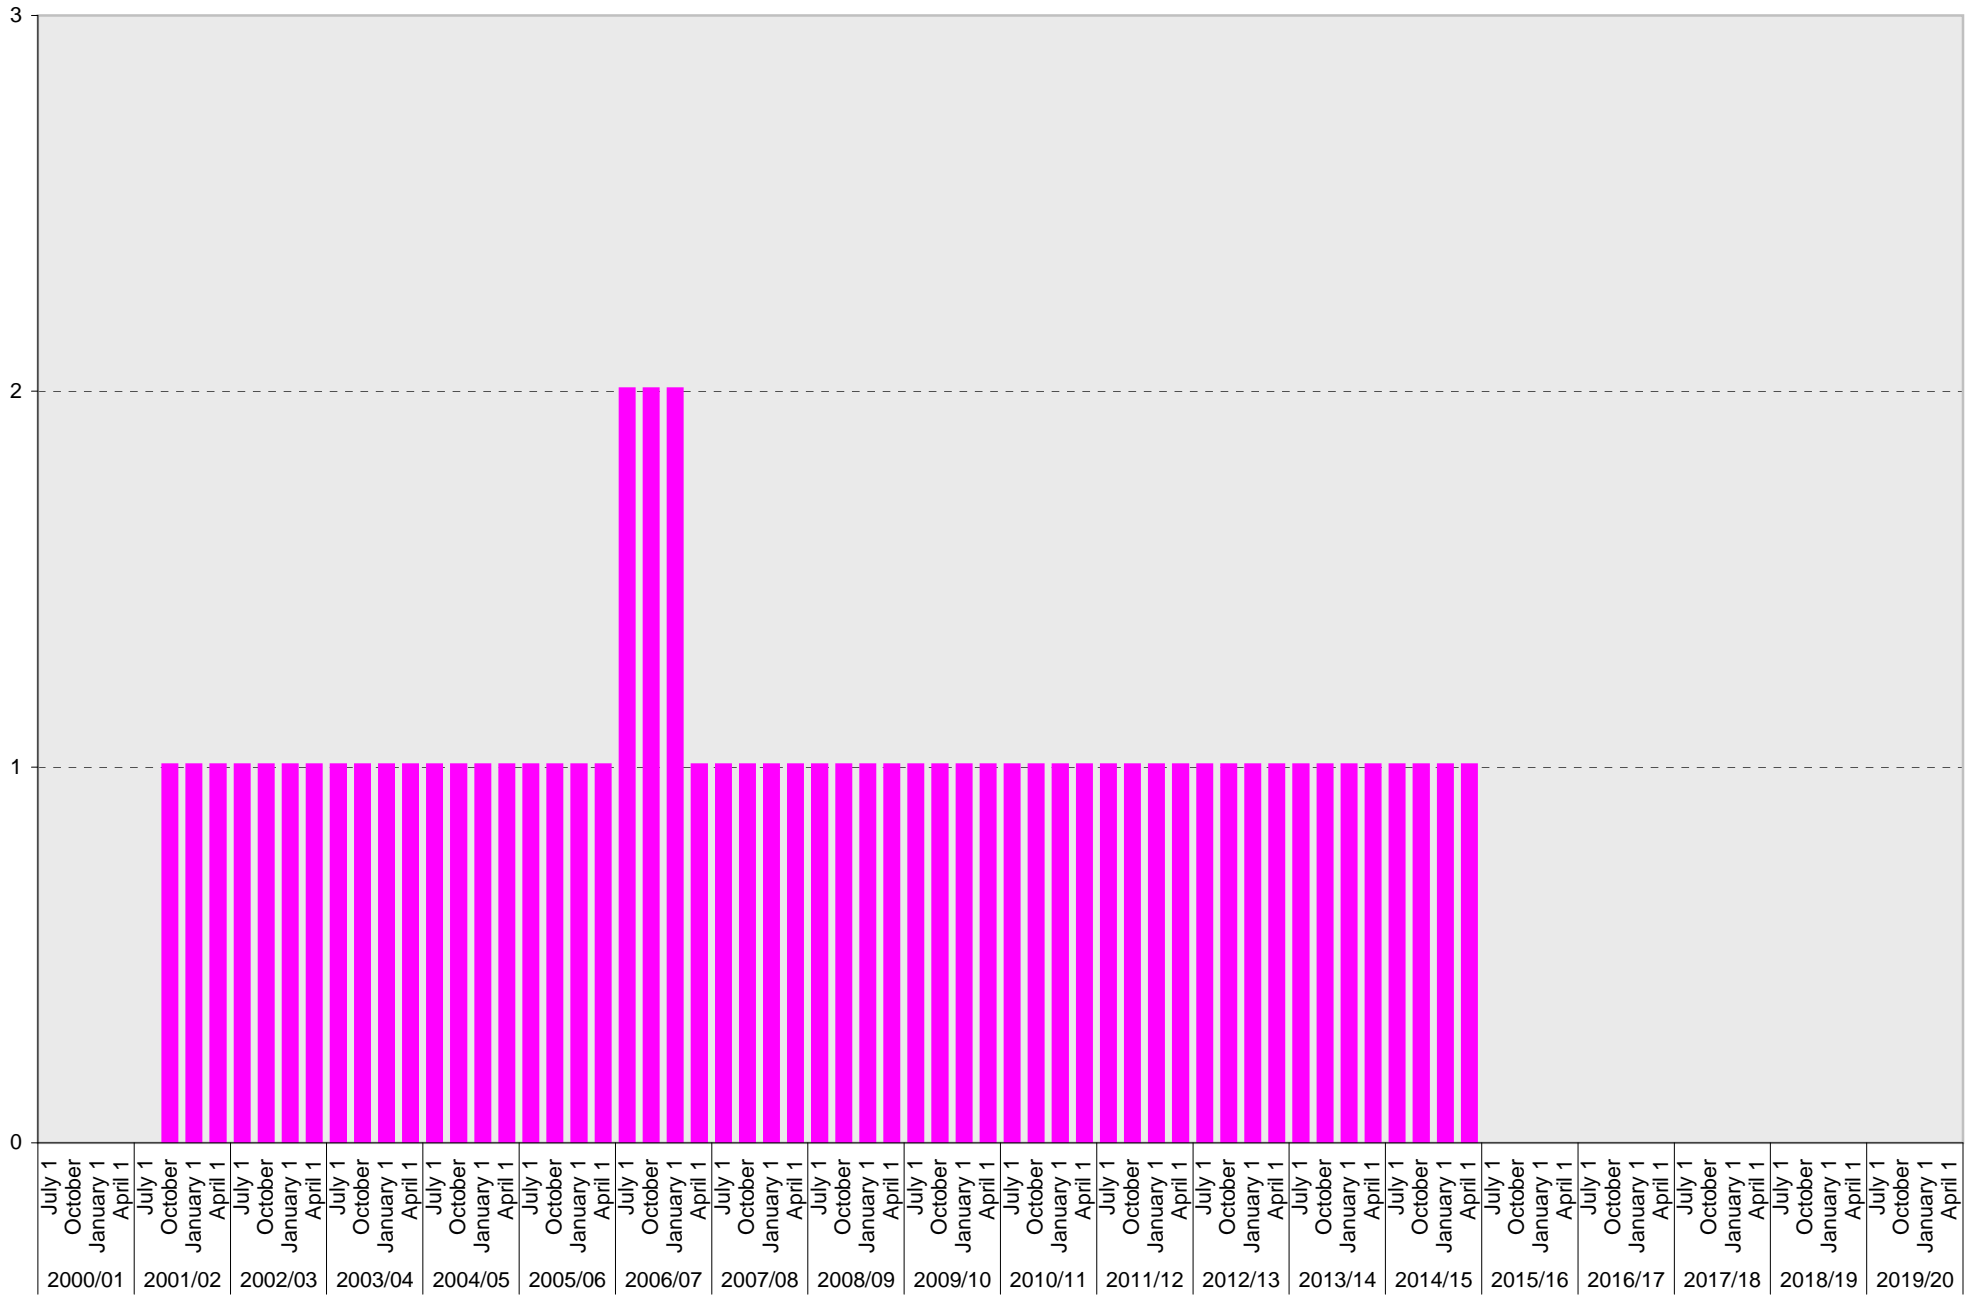

Motorcycle

University of California, San Diego Parking Space Inventory
Lot P003

Date		Parking Spaces										Motorcycle Parking Sections	
		A	B	S	Visitor	Reserved	Allocated	Accessible	UC Vehicle	Service Yard	Loading		Total
2000/01	July 1						73	4				77	
	October 1						73	4				77	
	January 1						73	4				77	
	April 1					1	69	6				76	
2001/02	July 1						73	4		1	1	79	
	October 1						73	4		1	1	79	1
	January 1						73	4		1	1	79	1
	April 1						73	4		1	1	79	1
2002/03	July 1						73	4		1	1	79	1
	October 1						73	4		1	1	79	1
	January 1						73	4		1	1	79	1
	April 1						73	4		1	1	79	1
2003/04	July 1						73	4		1	1	79	1
	October 1						73	4		1	1	79	1
	January 1						73	4		1	1	79	1
	April 1						73	4		1	1	79	1
2004/05	July 1						73	4		1	1	79	1
	October 1						73	4		1	1	79	1
	January 1						73	4		1	1	79	1
	April 1						73	4		1	1	79	1
2005/06	July 1						73	4		1	1	79	1
	October 1						73	4		1	1	79	1
	January 1						73	4		1	1	79	1
	April 1						71	4		1	1	77	1
2006/07	July 1						69	4	2	1	1	77	2
	October 1						69	4	2	1	1	77	2
	January 1						69	4	2	1	1	77	2
	April 1					1	67	2			1	71	1
2007/08	July 1					1	67	2			1	71	1
	October 1					1	66	2			1	70	1
	January 1					1	66	2			1	70	1
	April 1					1	66	2			1	70	1
2008/09	July 1					1	66	2			1	70	1
	October 1					1	66	2			1	70	1
	January 1					1	67	2			1	71	1
	April 1					1	68	2			1	72	1
2009/10	July 1						68	2			1	71	1
	October 1						65	2			4	71	1
	January 1						65	2			4	71	1
	April 1						65	2			4	71	1