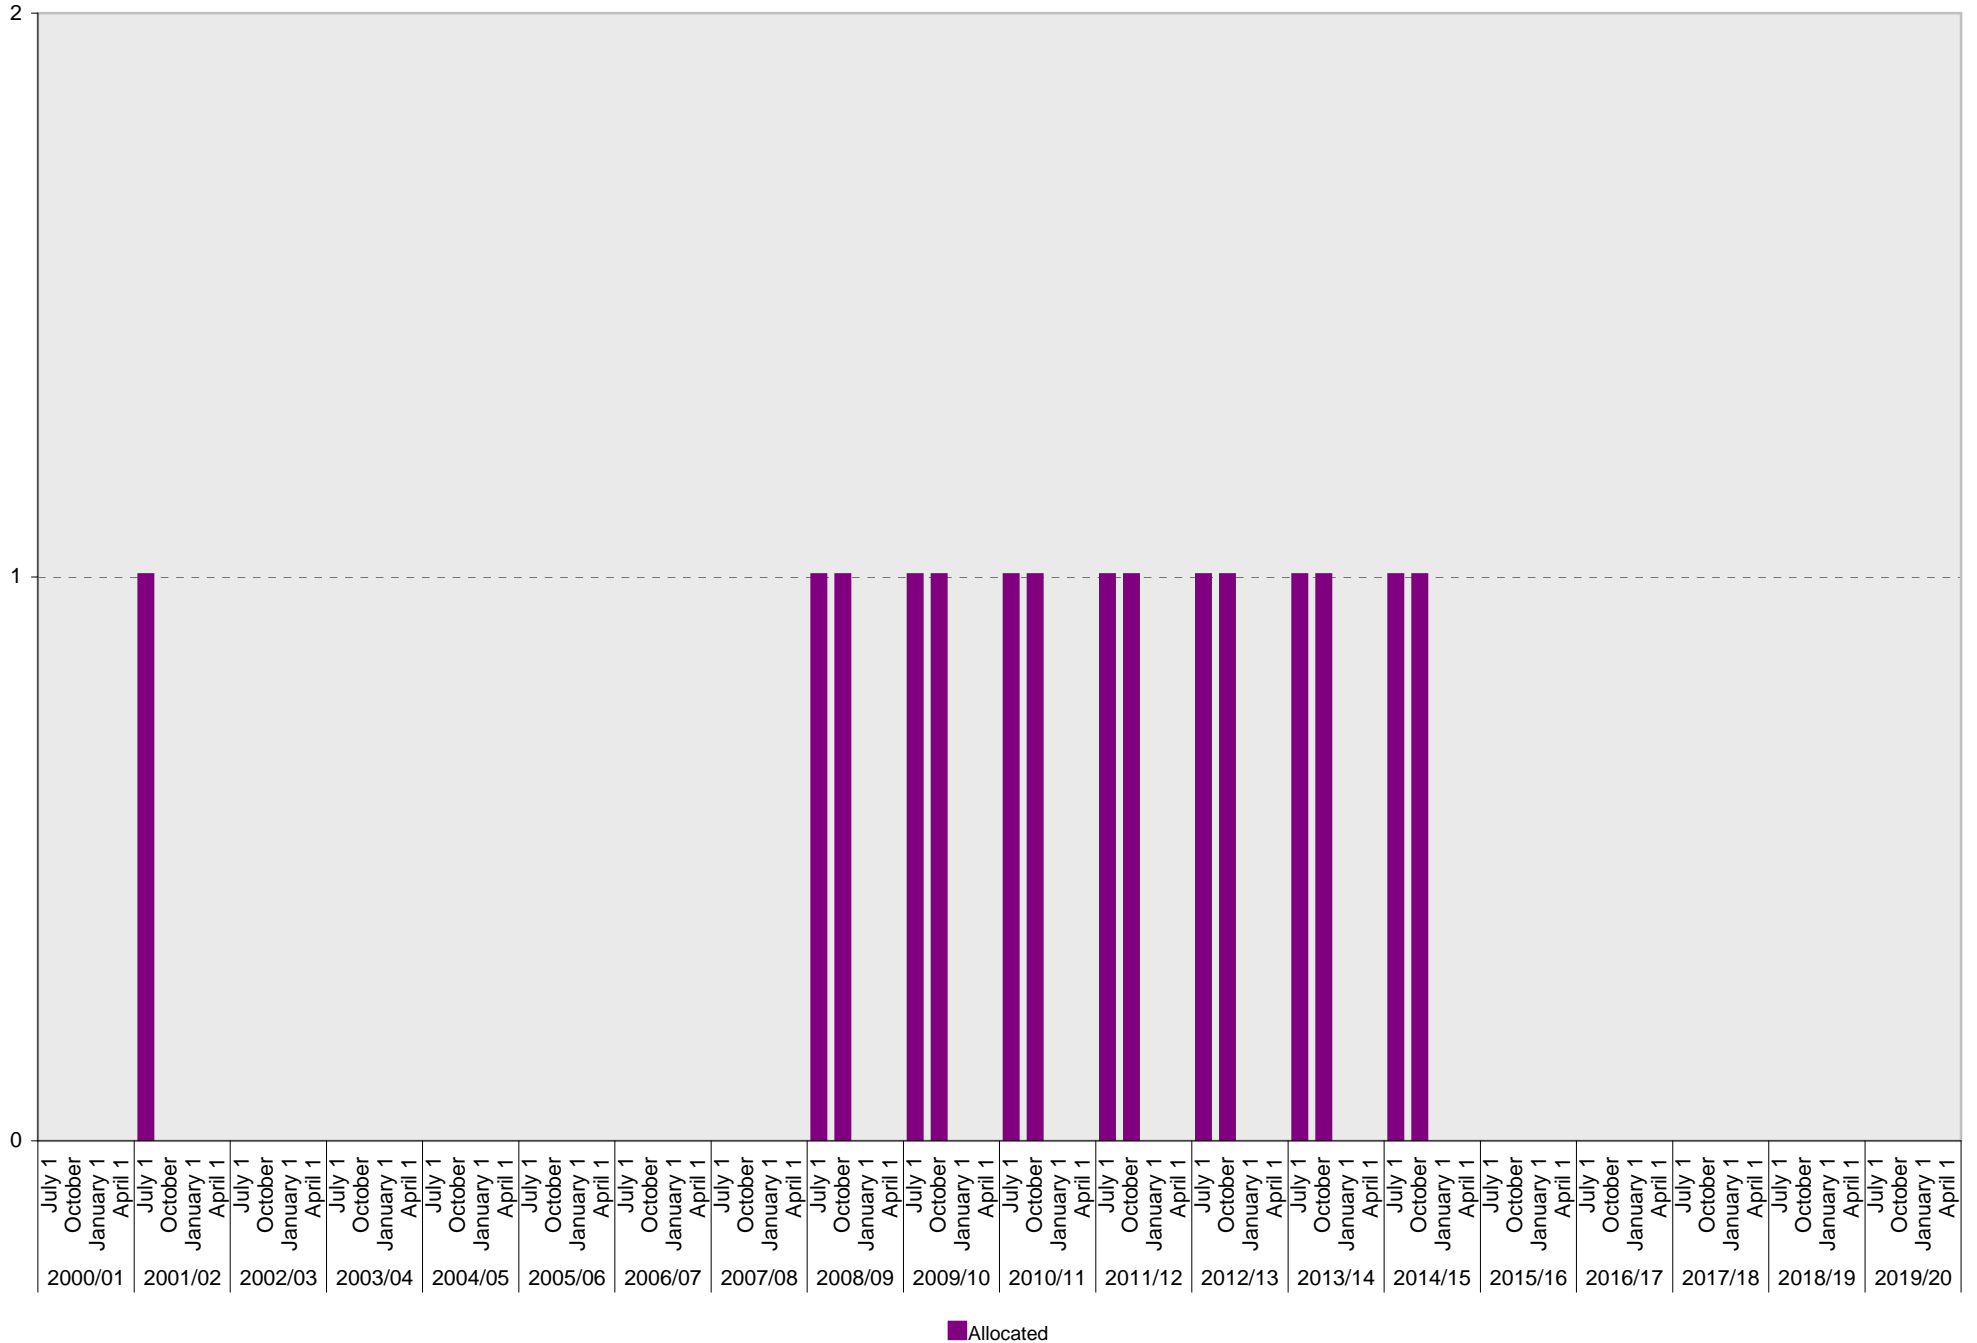

University of California, San Diego Parking Space Inventory

Lot P003: Reserved Parking Spaces

■ Reserved

University of California, San Diego Parking Space Inventory
Lot P003: Allocated: Lifeguard Parking Spaces

University of California, San Diego Parking Space Inventory
 Lot P003: Allocated: Scripps Institution of Oceanography Staff Parking Spaces

■ Allocated

University of California, San Diego Parking Space Inventory