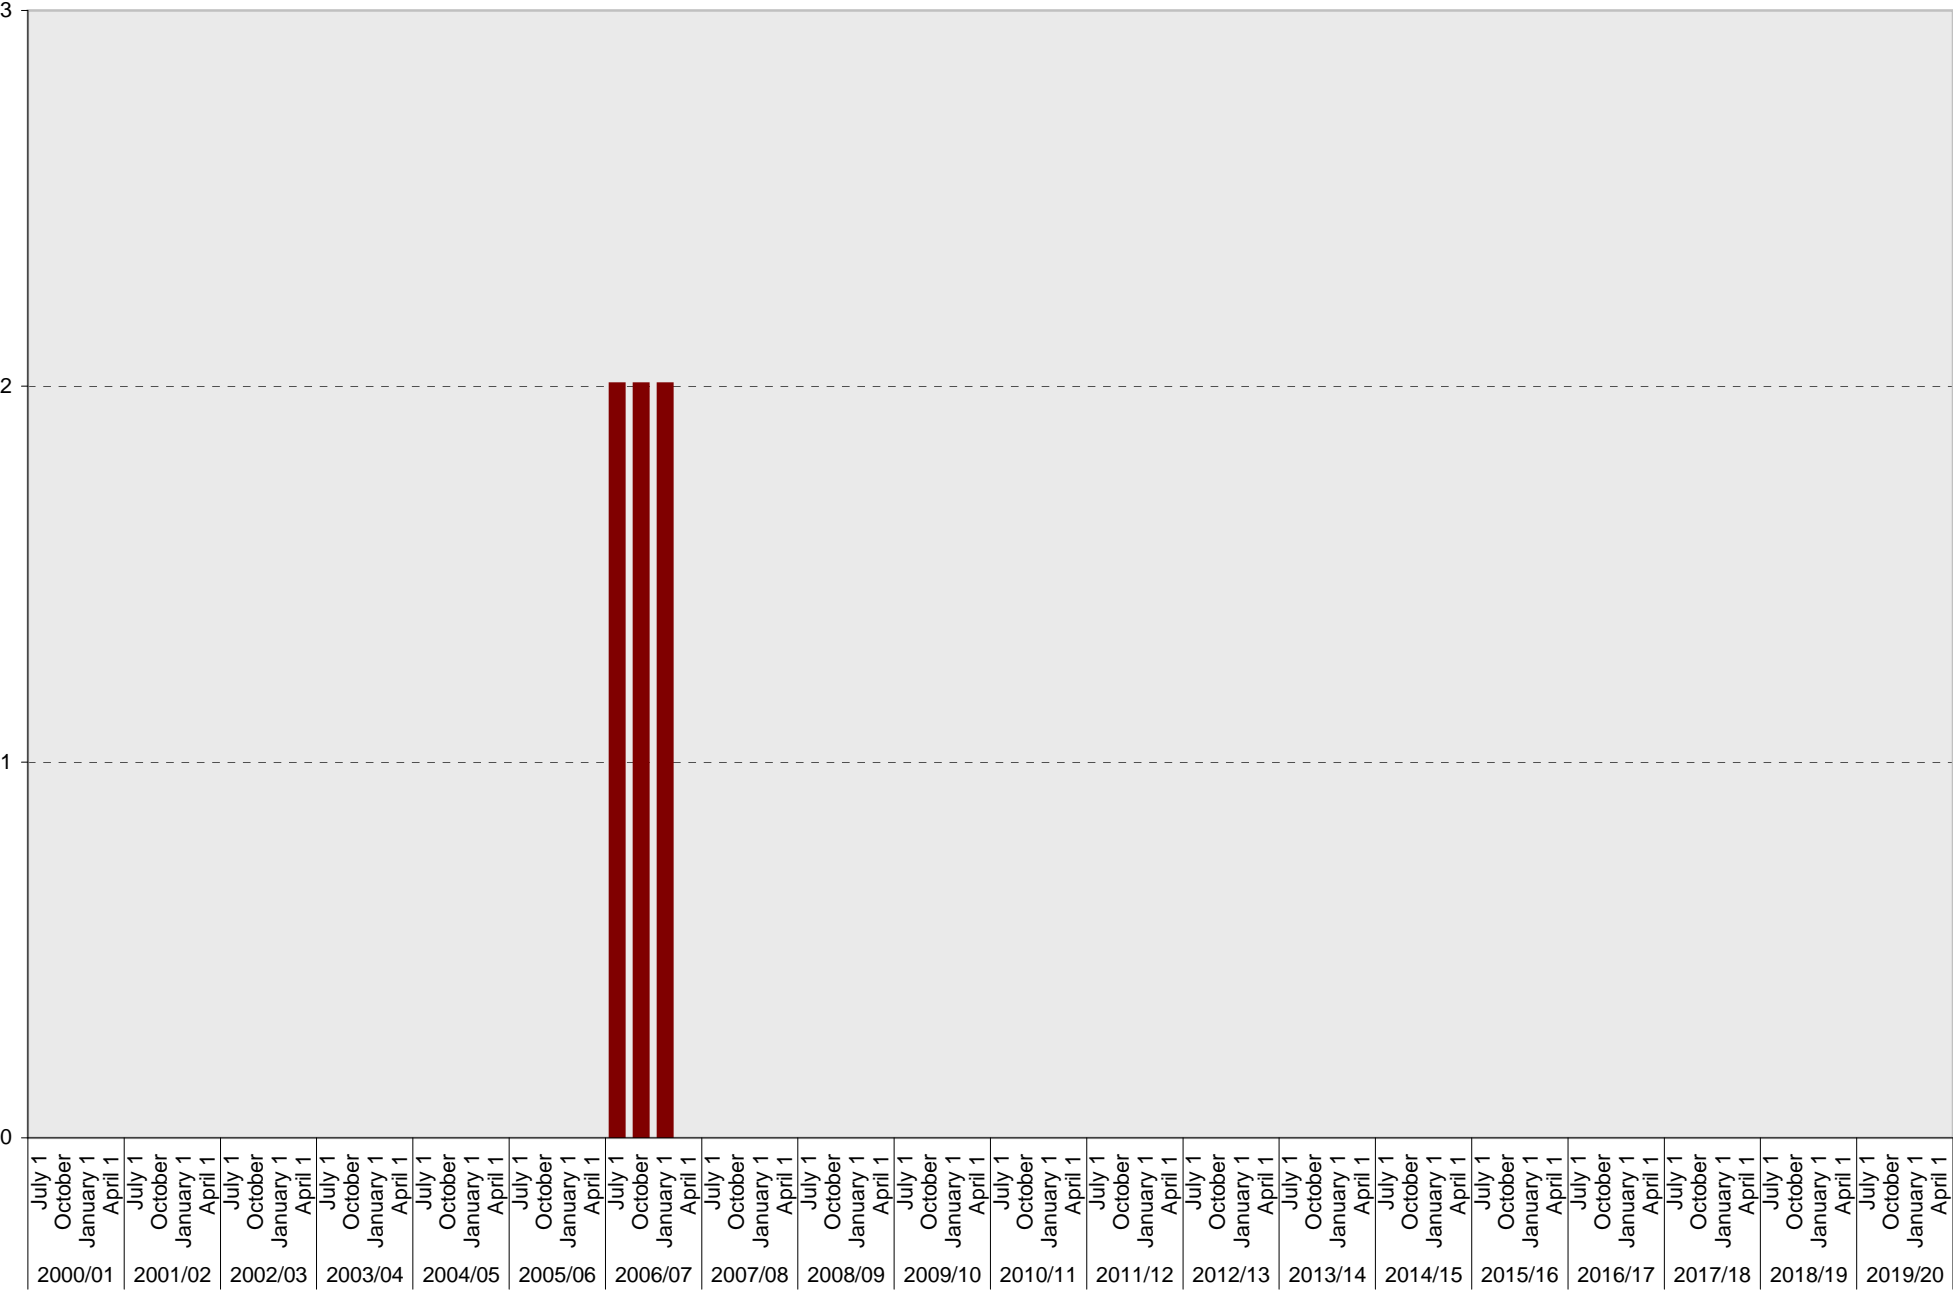

University of California, San Diego Parking Space Inventory

Lot P003: UC Vehicle Parking Spaces

■ UC Vehicle