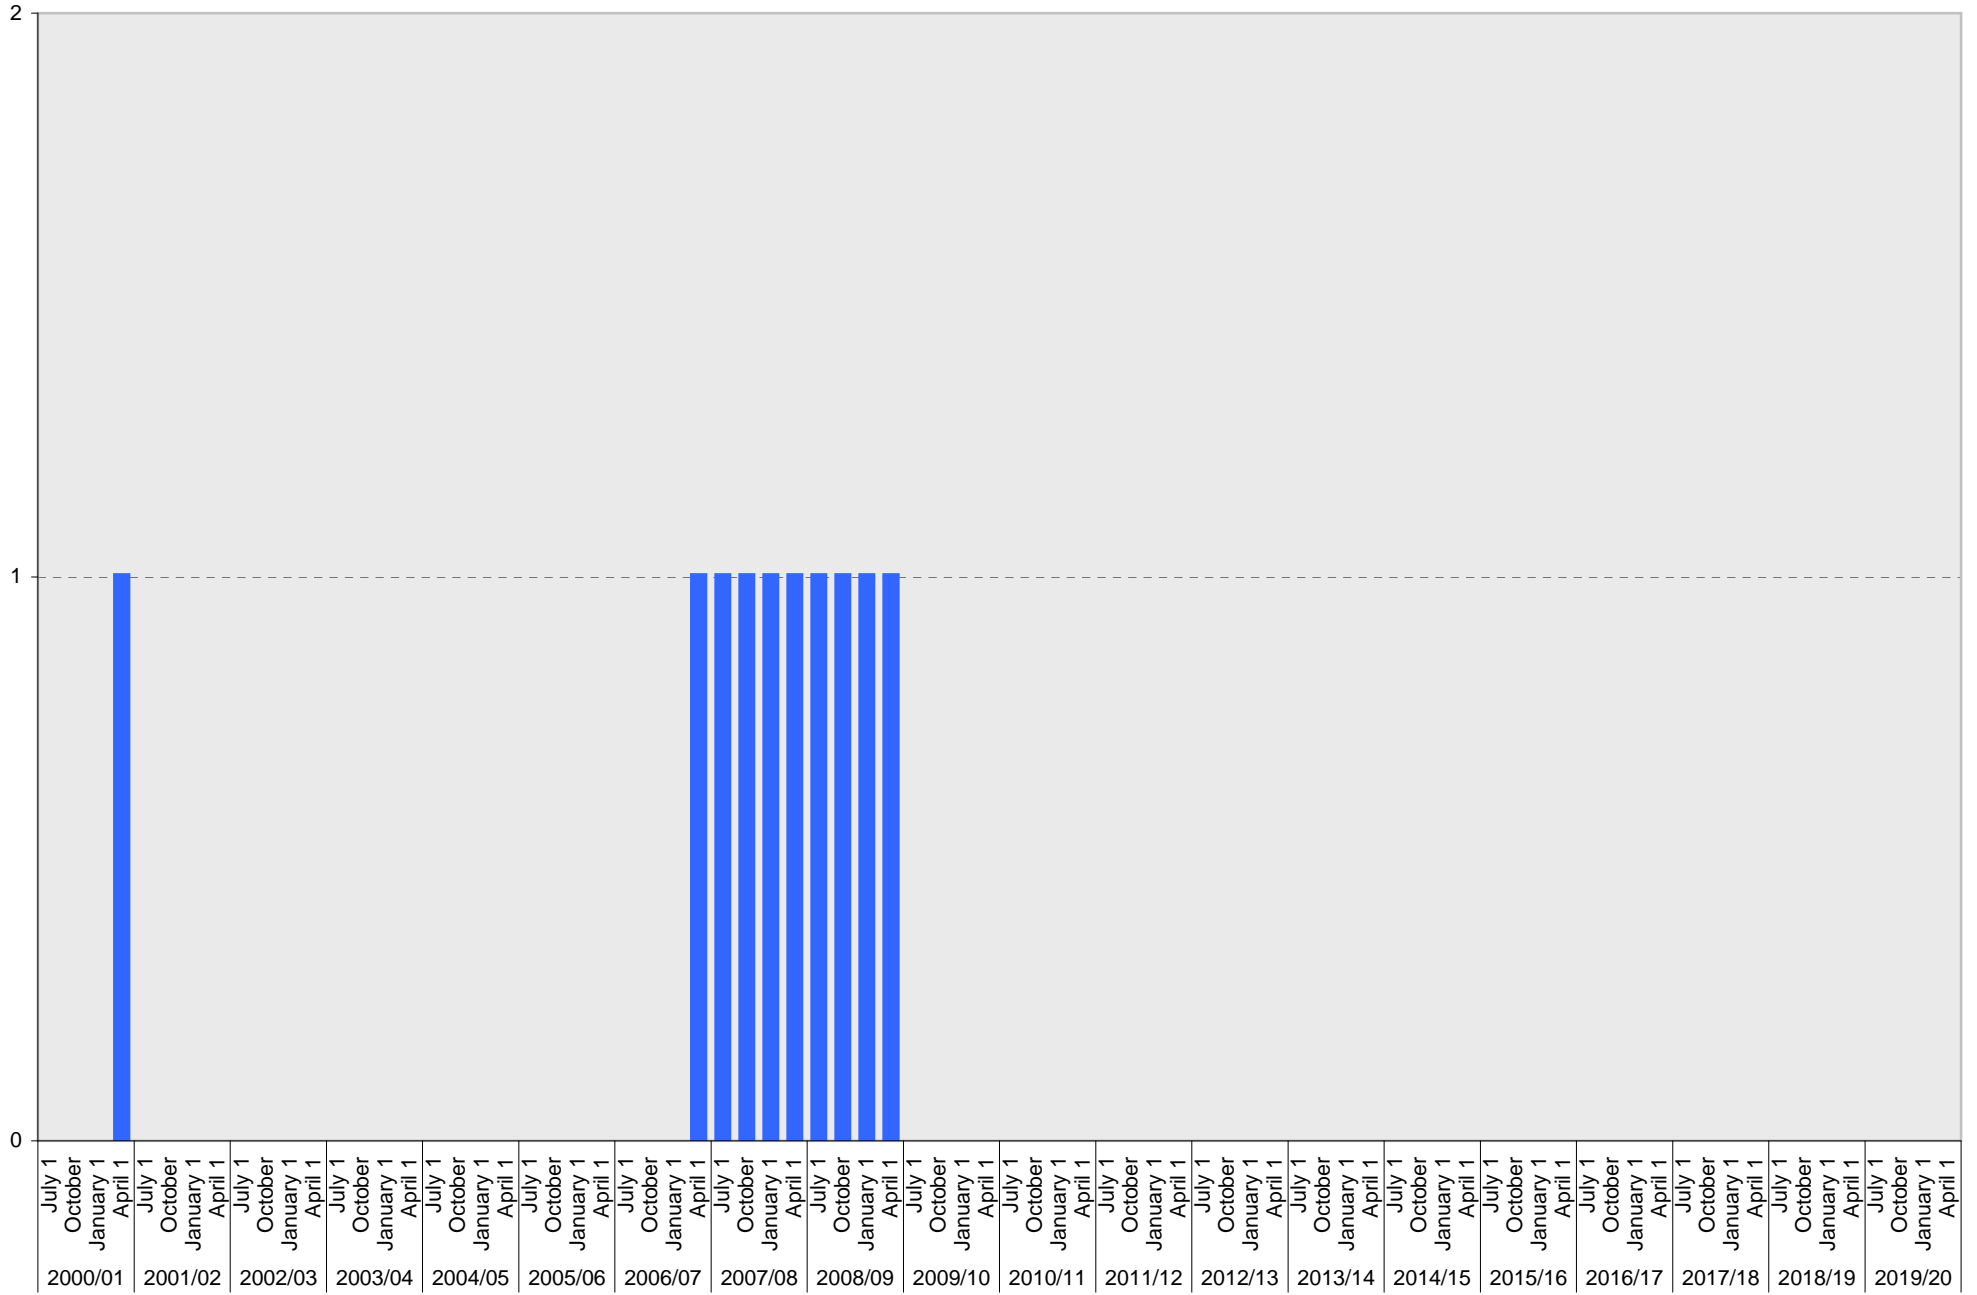

University of California, San Diego Parking Space Inventory

Lot P003: Reserved Parking Spaces

■ Reserved

University of California, San Diego Parking Space Inventory
Lot P003: Allocated: Lifeguard Parking Spaces

University of California, San Diego Parking Space Inventory
 Lot P003: Allocated: Scripps Institution of Oceanography Staff Parking Spaces

■ Allocated

University of California, San Diego Parking Space Inventory