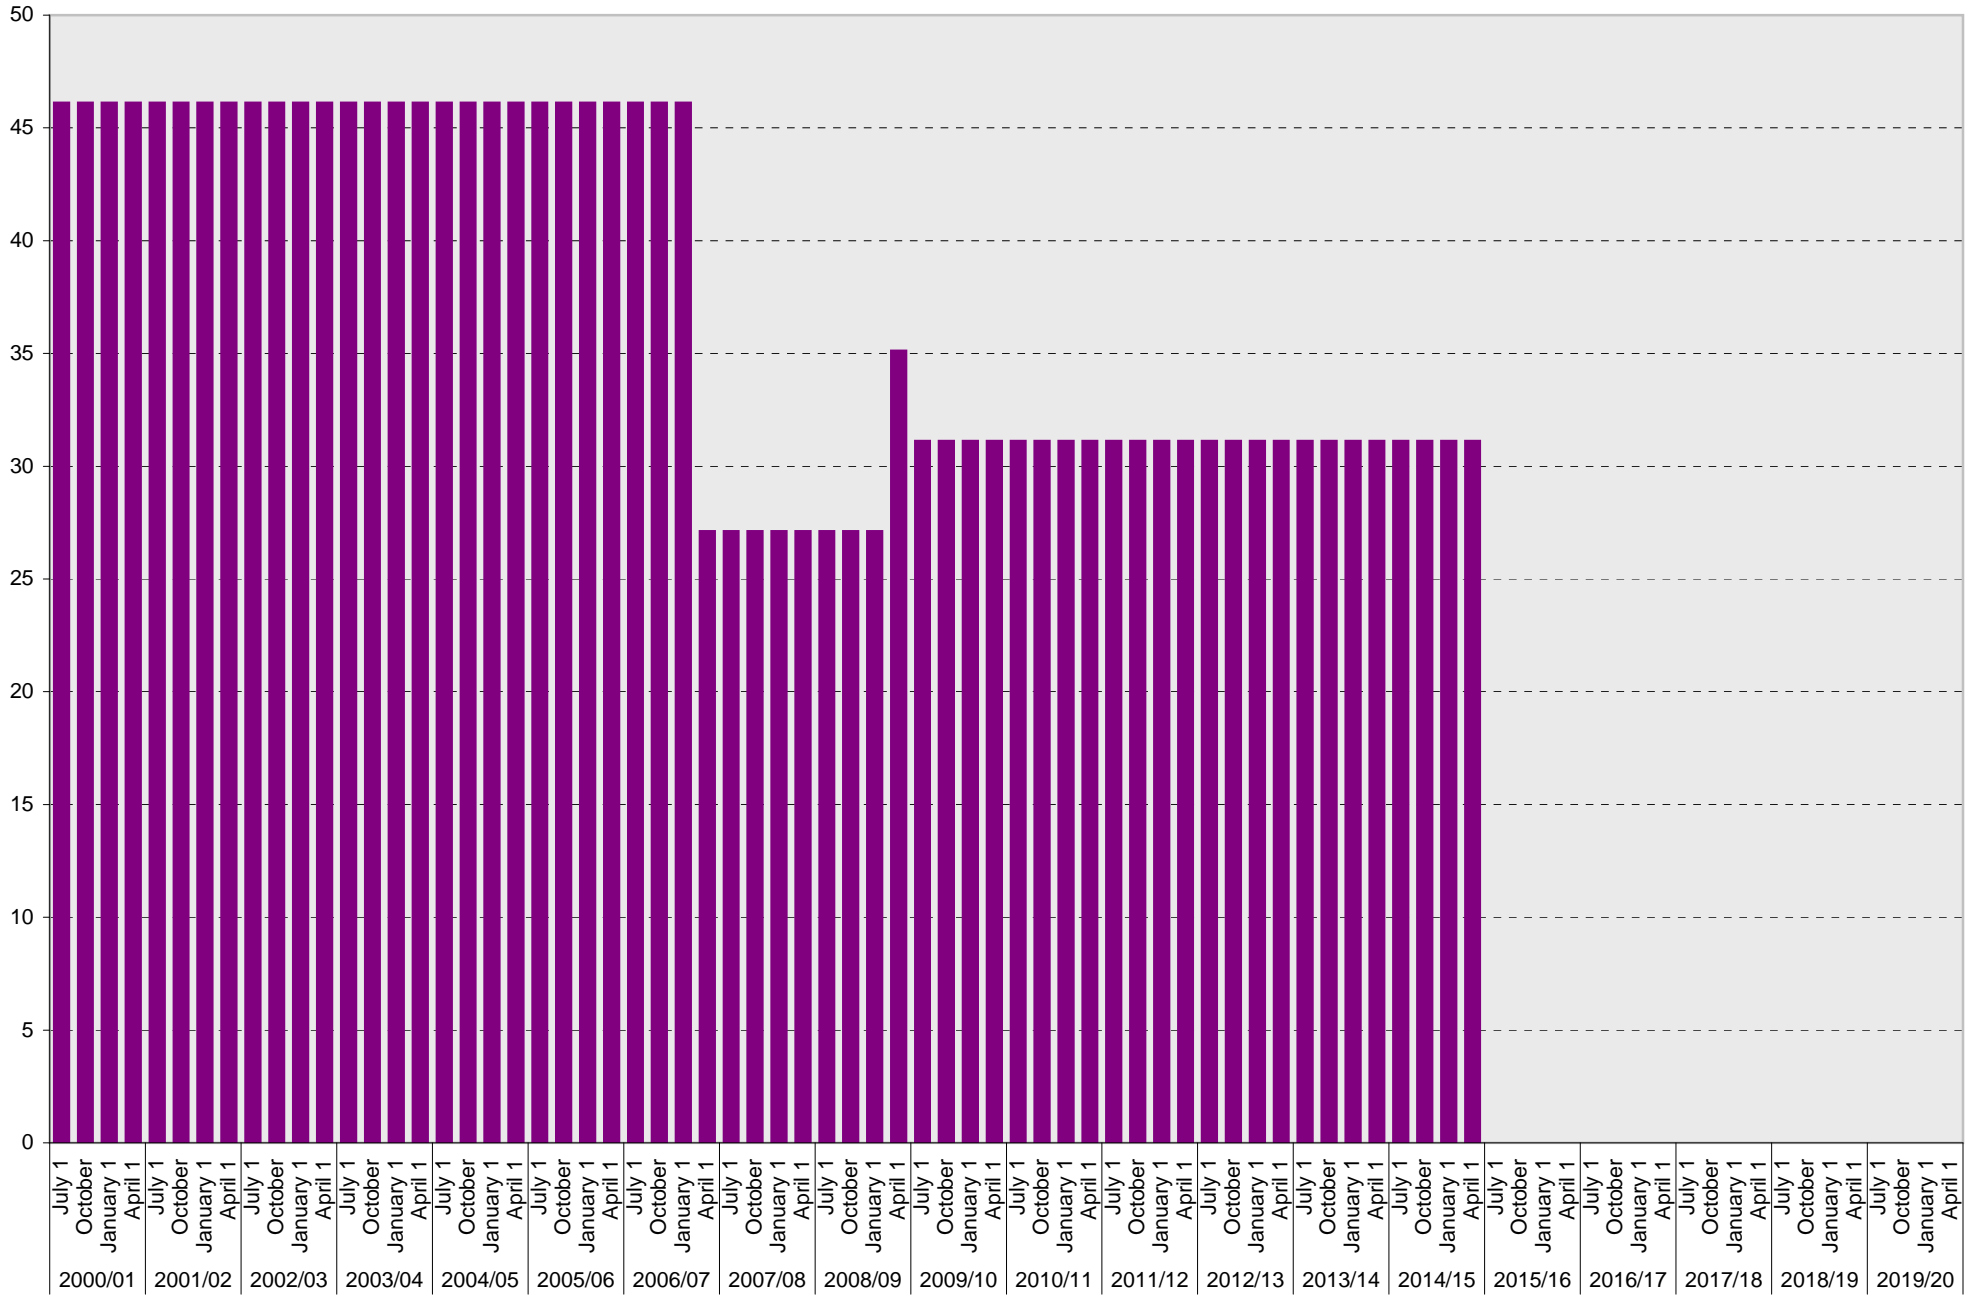

University of California, San Diego Parking Space Inventory
 Lot P002: Allocated: Scripps Institution of Oceanography Staff Parking Spaces

■ Allocated

University of California, San Diego Parking Space Inventory

Lot P002: Allocated: Vanpool Vehicle Parking Spaces

■ Allocated

University of California, San Diego Parking Space Inventory

Lot P002: Allocated: Total Parking Spaces

■ Allocated: Total

University of California, San Diego Parking Space Inventory

Date		Parking Spaces										Motorcycle Parking Sections	
		A	B	S	Visitor	Reserved	Allocated	Accessible	UC Vehicle	Service Yard	Loading		Total
2000/01	July 1						46					46	
	October 1						46					46	
	January 1						46					46	
	April 1						46					46	
2001/02	July 1						46					46	
	October 1						46					46	
	January 1						46					46	
	April 1						46					46	
2002/03	July 1						46					46	
	October 1						46					46	
	January 1						46					46	
	April 1						46					46	
2003/04	July 1						46					46	
	October 1						46					46	
	January 1						46					46	
	April 1						46					46	
2004/05	July 1						46					46	
	October 1						46					46	
	January 1						46					46	
	April 1						46					46	
2005/06	July 1						46					46	
	October 1						46					46	
	January 1						46					46	
	April 1						46					46	
2006/07	July 1						46					46	
	October 1						46					46	
	January 1						46					46	
	April 1						27					27	
2007/08	July 1						27					27	
	October 1						27					27	
	January 1						27					27	
	April 1						27					27	
2008/09	July 1						27					27	
	October 1						27					27	
	January 1						27					27	
	April 1						35					35	
2009/10	July 1						31	2				33	
	October 1						31	2				33	
	January 1						31	2				33	
	April 1						31	2				33	