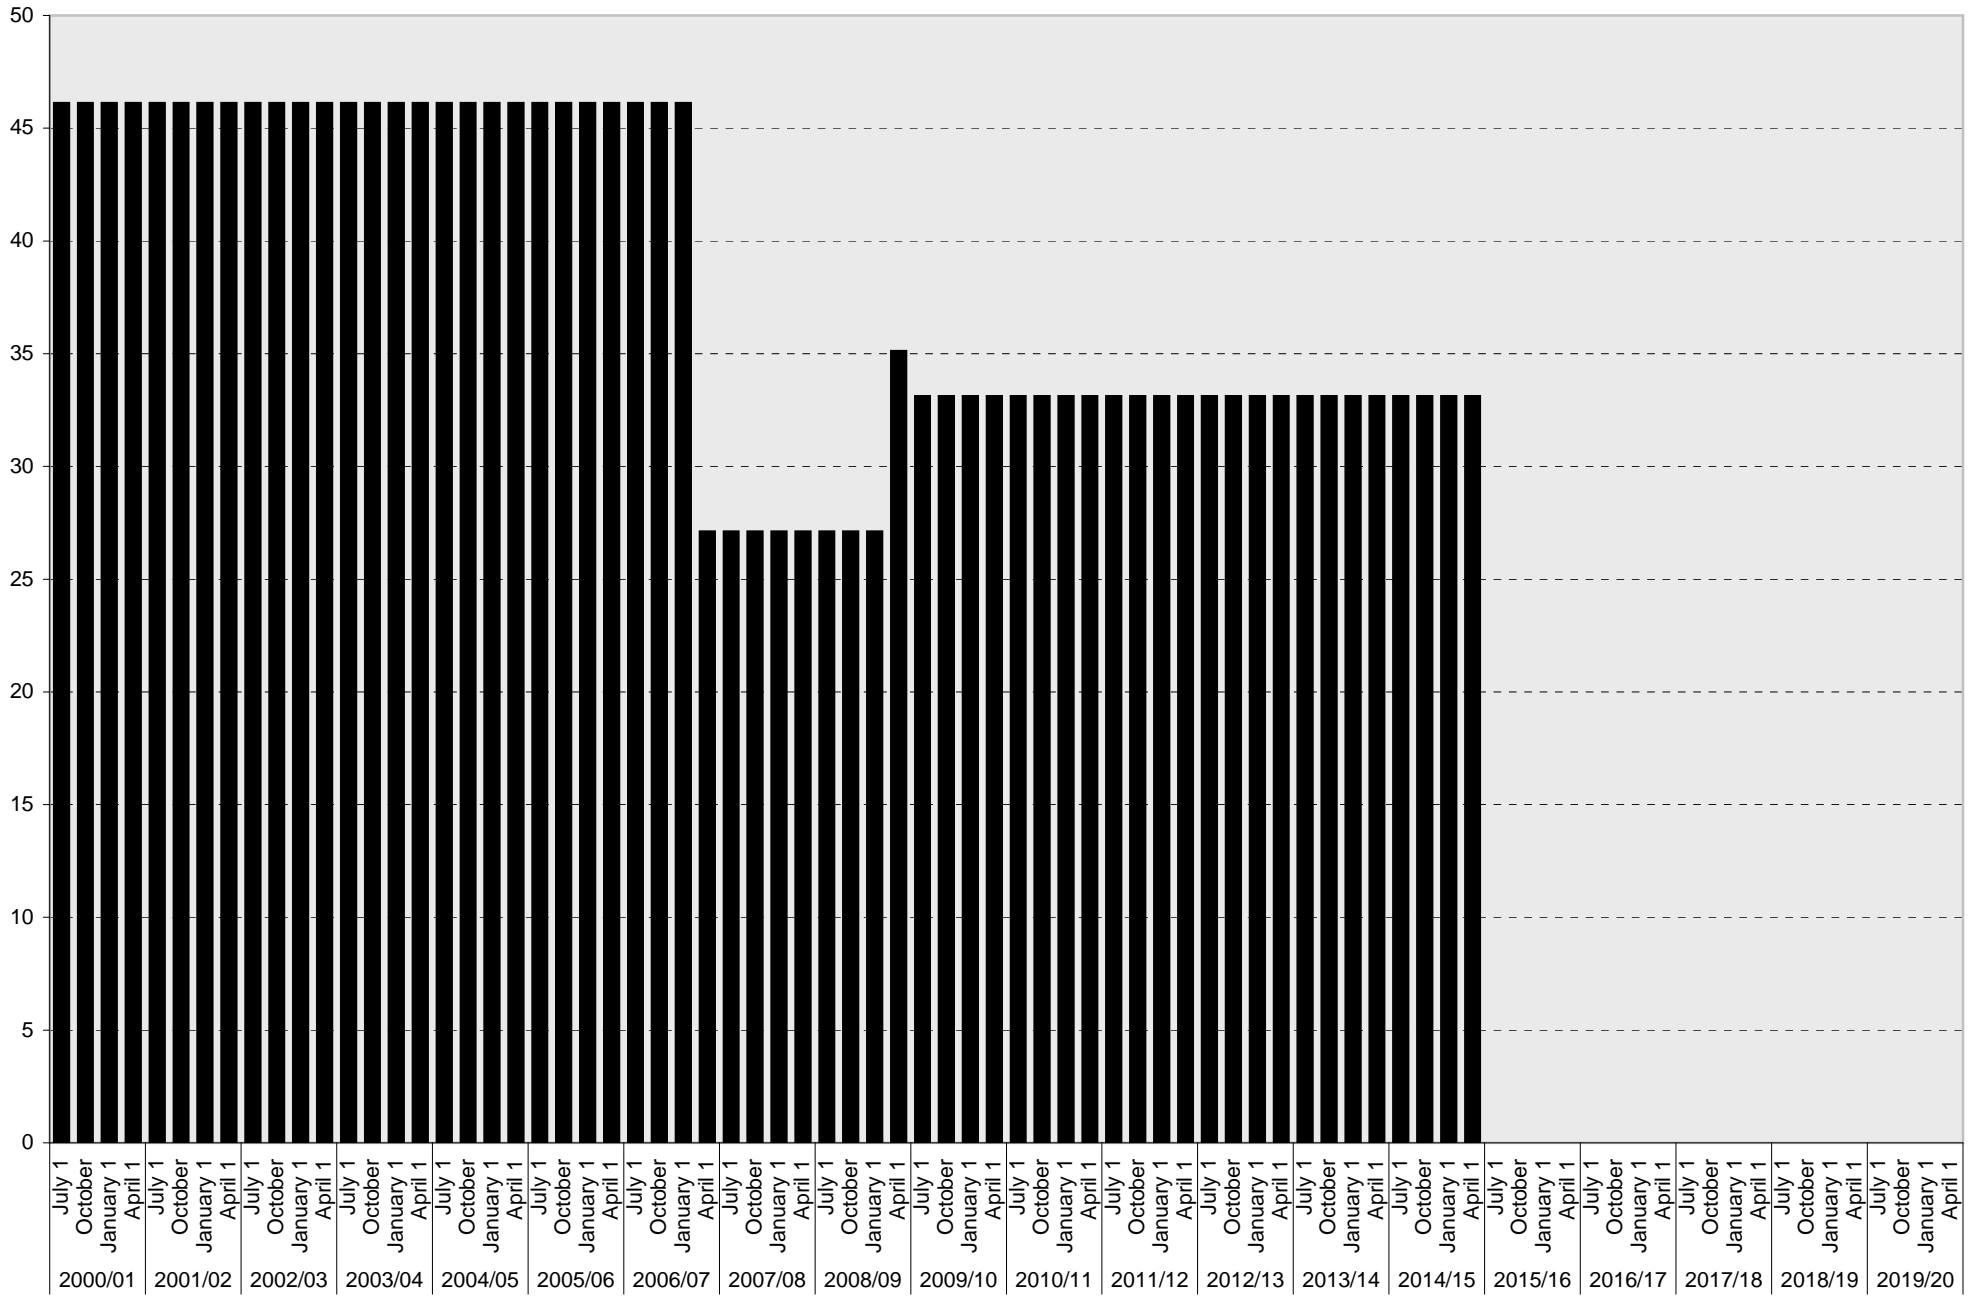

University of California, San Diego Parking Space Inventory

Lot P002: Total Parking Spaces

■ Total