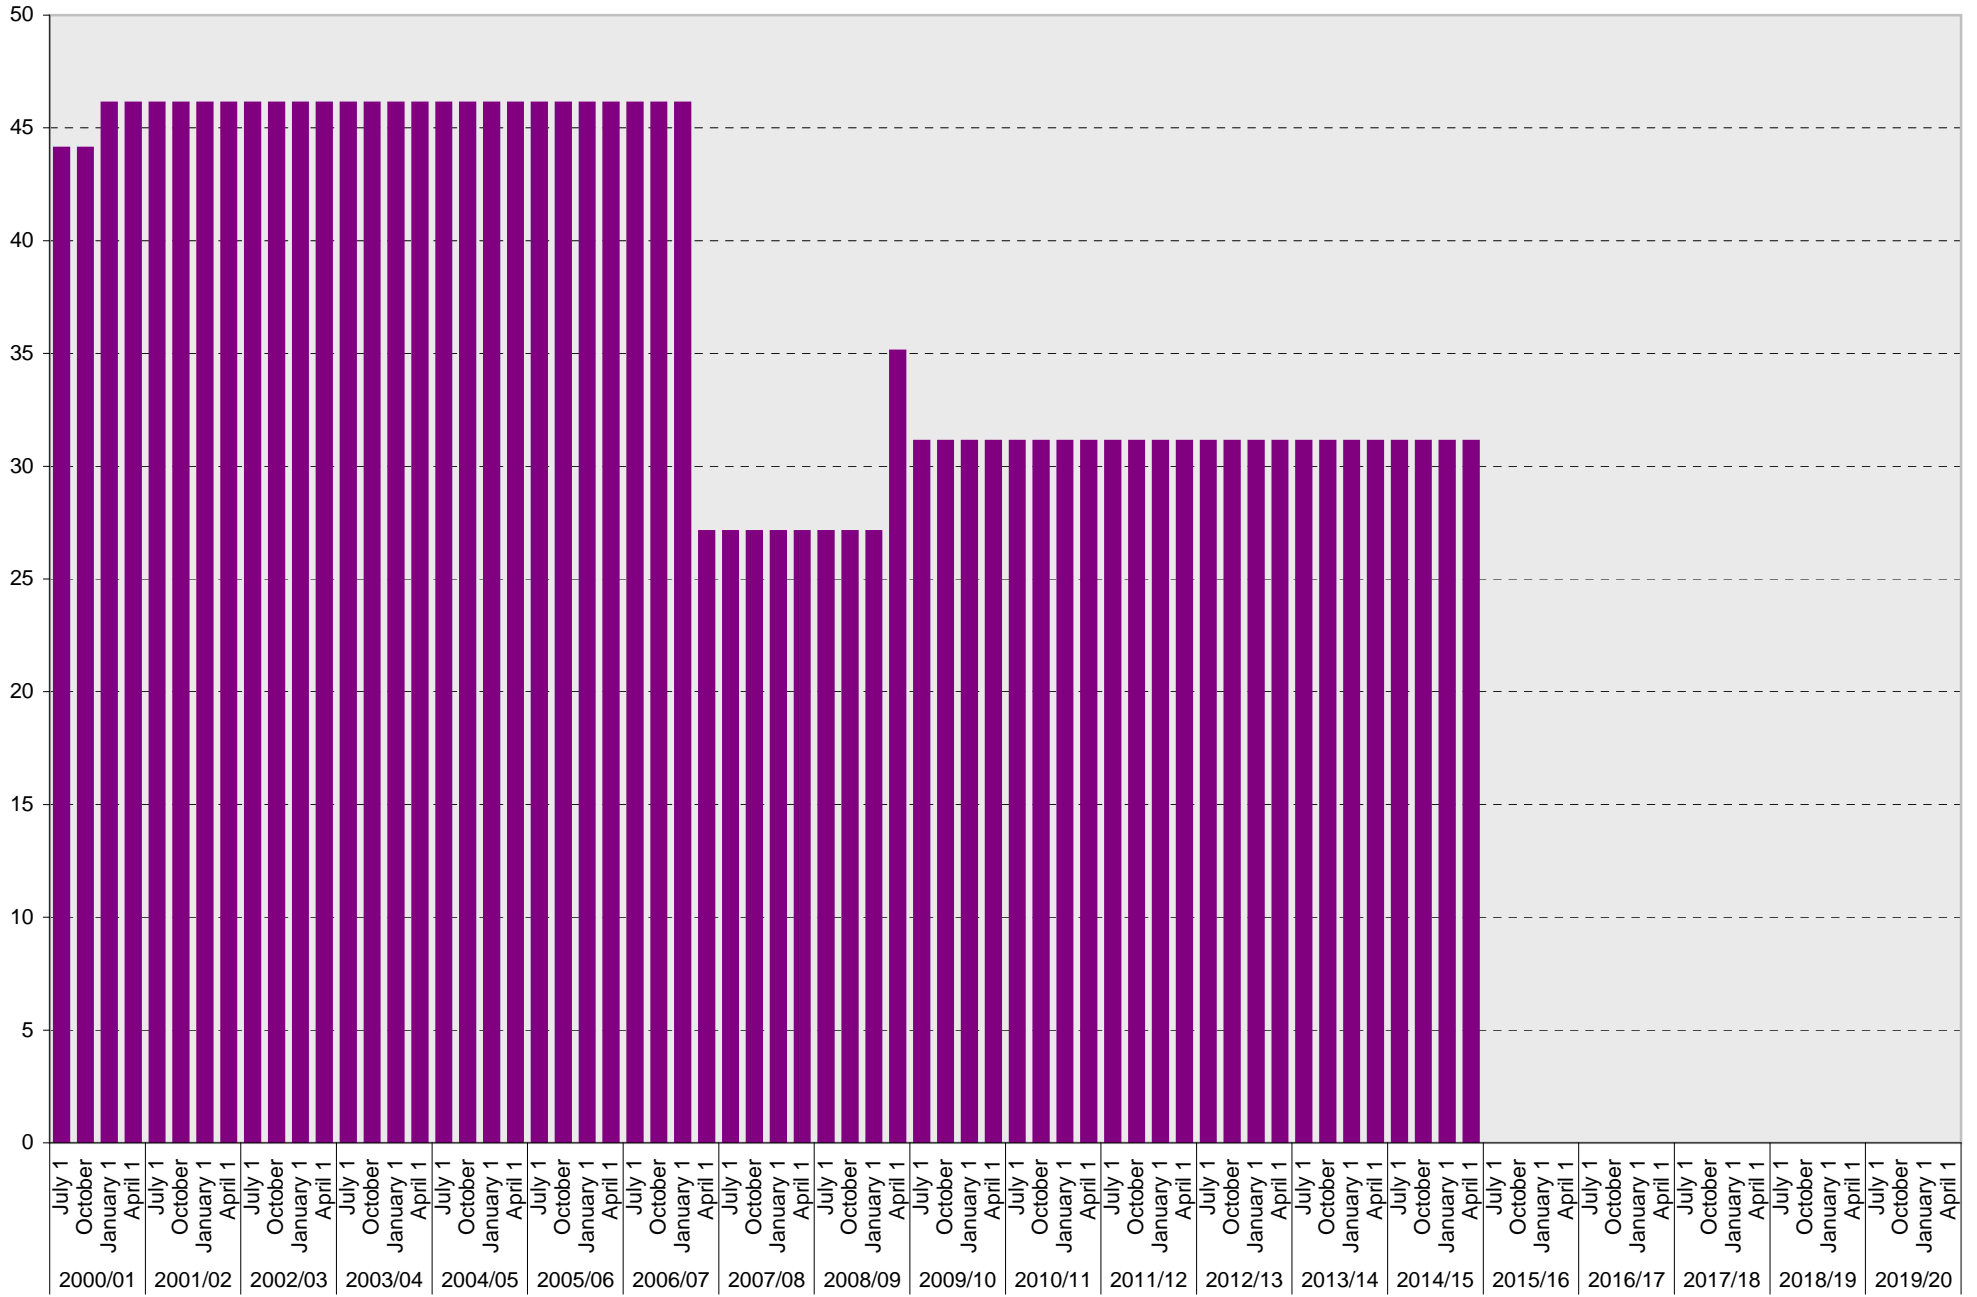

University of California, San Diego Parking Space Inventory
 Lot P002: Allocated: Scripps Institution of Oceanography Staff Parking Spaces

■ Allocated

University of California, San Diego Parking Space Inventory

Lot P002: Allocated: Vanpool Vehicle Parking Spaces

■ Allocated

University of California, San Diego Parking Space Inventory

Lot P002: Allocated: Total Parking Spaces

■ Allocated: Total

University of California, San Diego Parking Space Inventory

Date		Parking Spaces										Motorcycle Parking Sections	
		A	B	S	Visitor	Reserved	Allocated	Accessible	UC Vehicle	Service Yard	Loading		Total
2000/01	July 1						46					46	
	October 1						46					46	
	January 1						46					46	
	April 1						46					46	
2001/02	July 1						46					46	
	October 1						46					46	
	January 1						46					46	
	April 1						46					46	
2002/03	July 1						46					46	
	October 1						46					46	
	January 1						46					46	
	April 1						46					46	
2003/04	July 1						46					46	
	October 1						46					46	
	January 1						46					46	
	April 1						46					46	
2004/05	July 1						46					46	
	October 1						46					46	
	January 1						46					46	
	April 1						46					46	
2005/06	July 1						46					46	
	October 1						46					46	
	January 1						46					46	
	April 1						46					46	
2006/07	July 1						46					46	
	October 1						46					46	
	January 1						46					46	
	April 1						27					27	
2007/08	July 1						27					27	
	October 1						27					27	
	January 1						27					27	
	April 1						27					27	
2008/09	July 1						27					27	
	October 1						27					27	
	January 1						27					27	
	April 1						35					35	
2009/10	July 1						31	2				33	
	October 1						31	2				33	
	January 1						31	2				33	
	April 1						31	2				33	