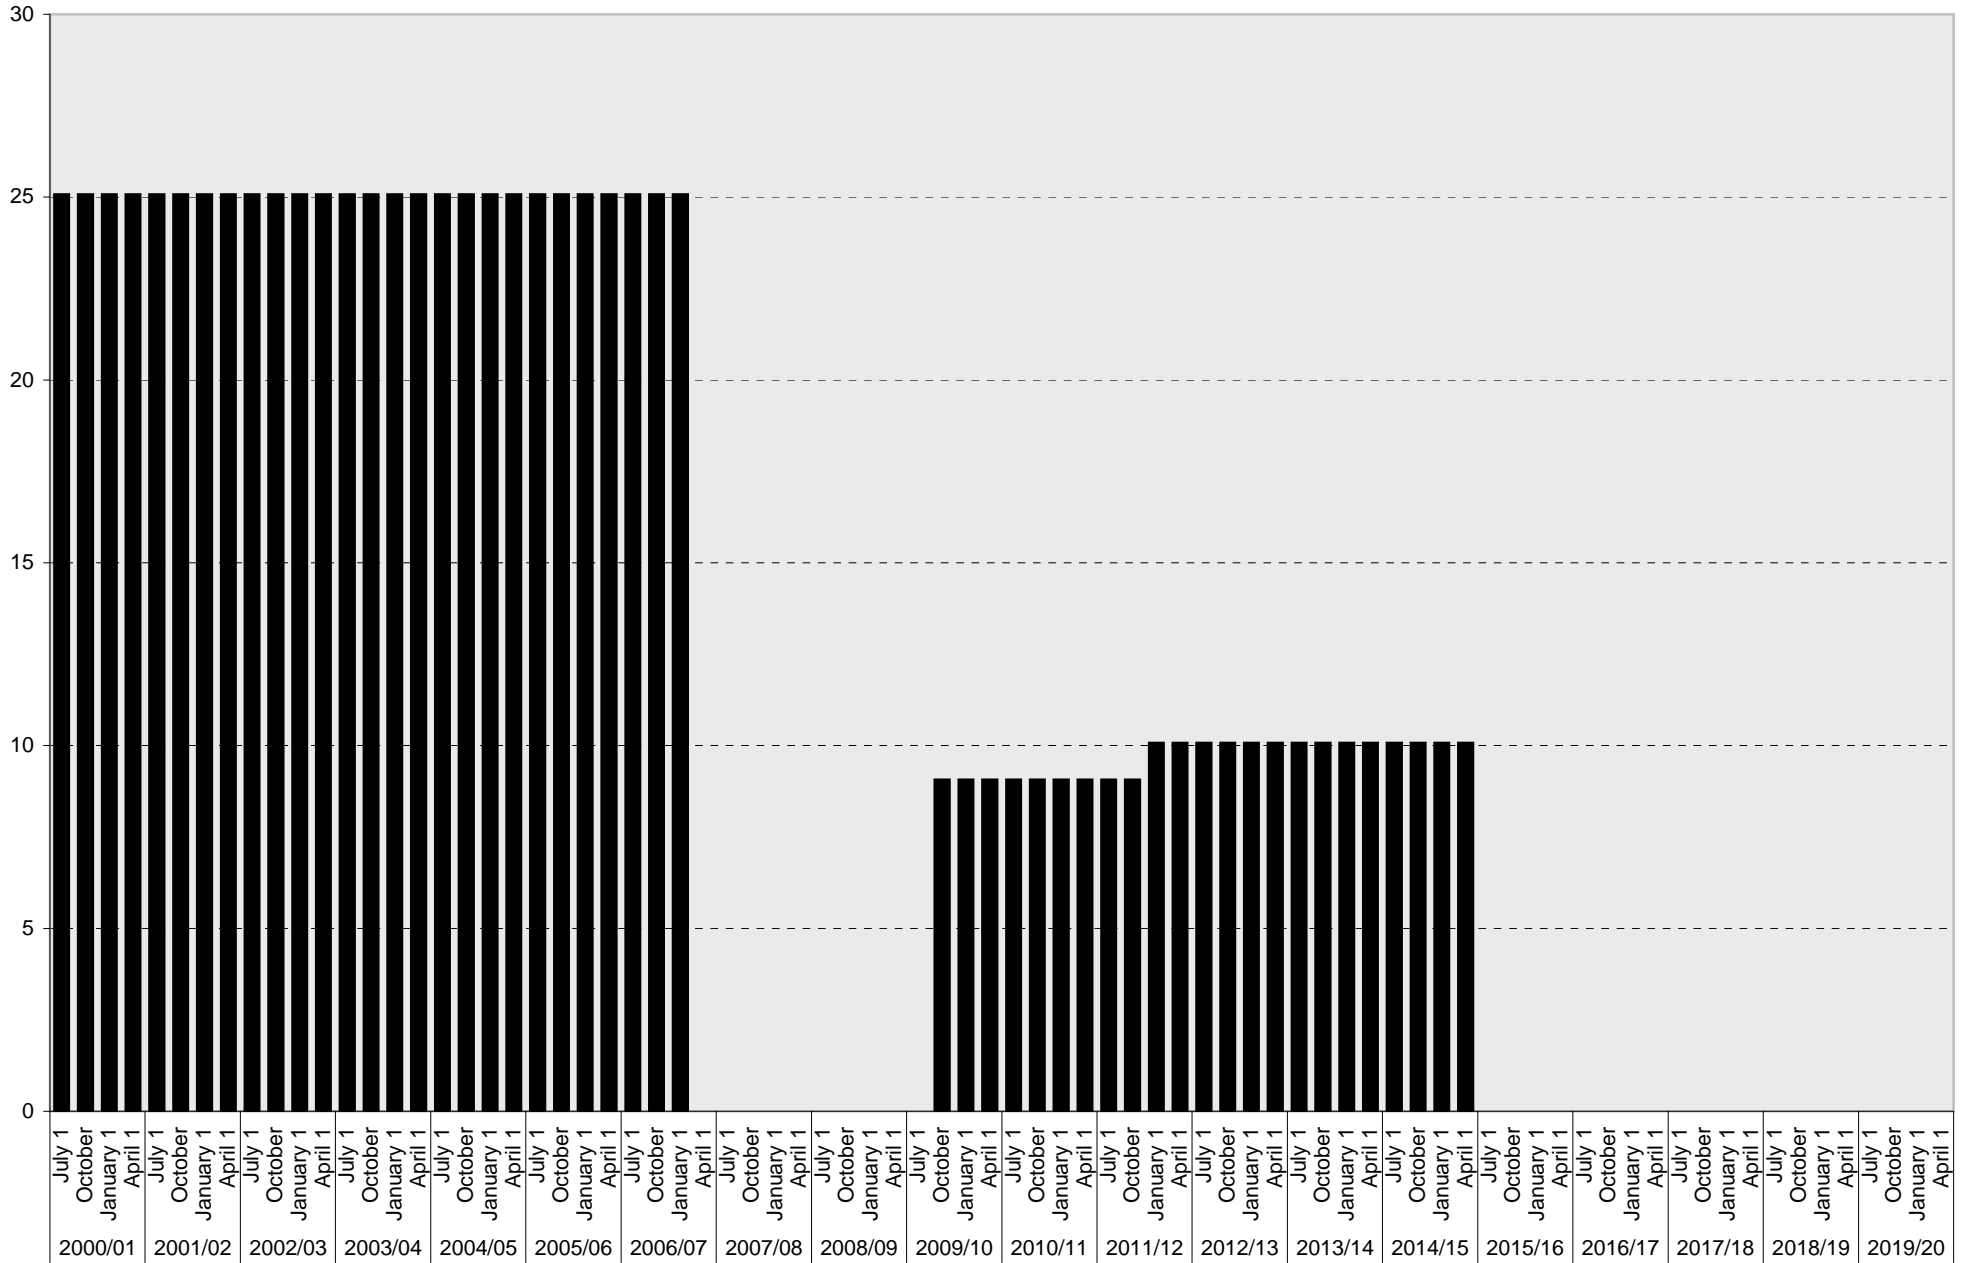

University of California, San Diego Parking Space Inventory

Lot P001: Total Parking Spaces

■ Total