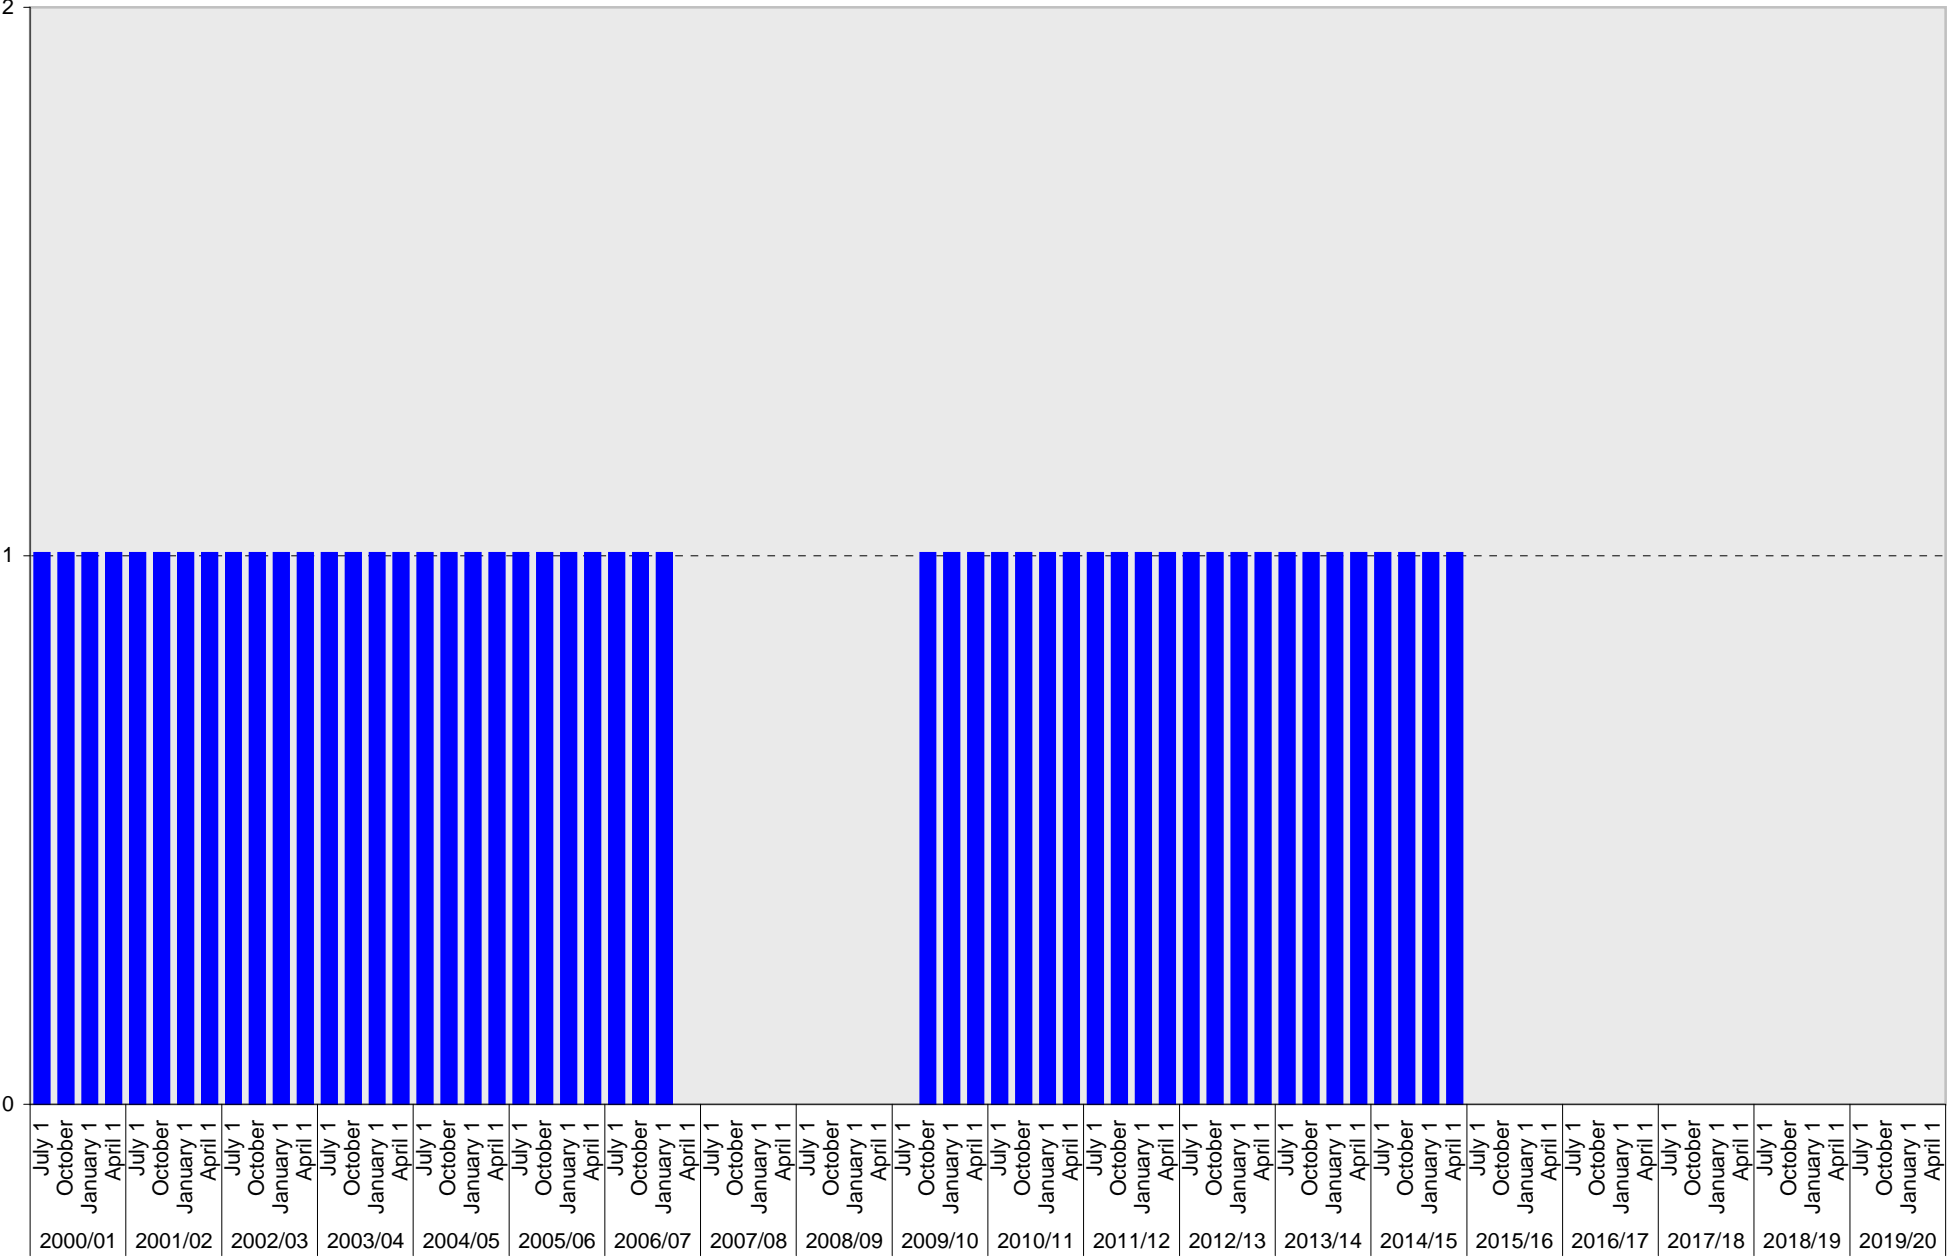

University of California, San Diego Parking Space Inventory

Lot P001: Accessible Parking Spaces

■ Accessible