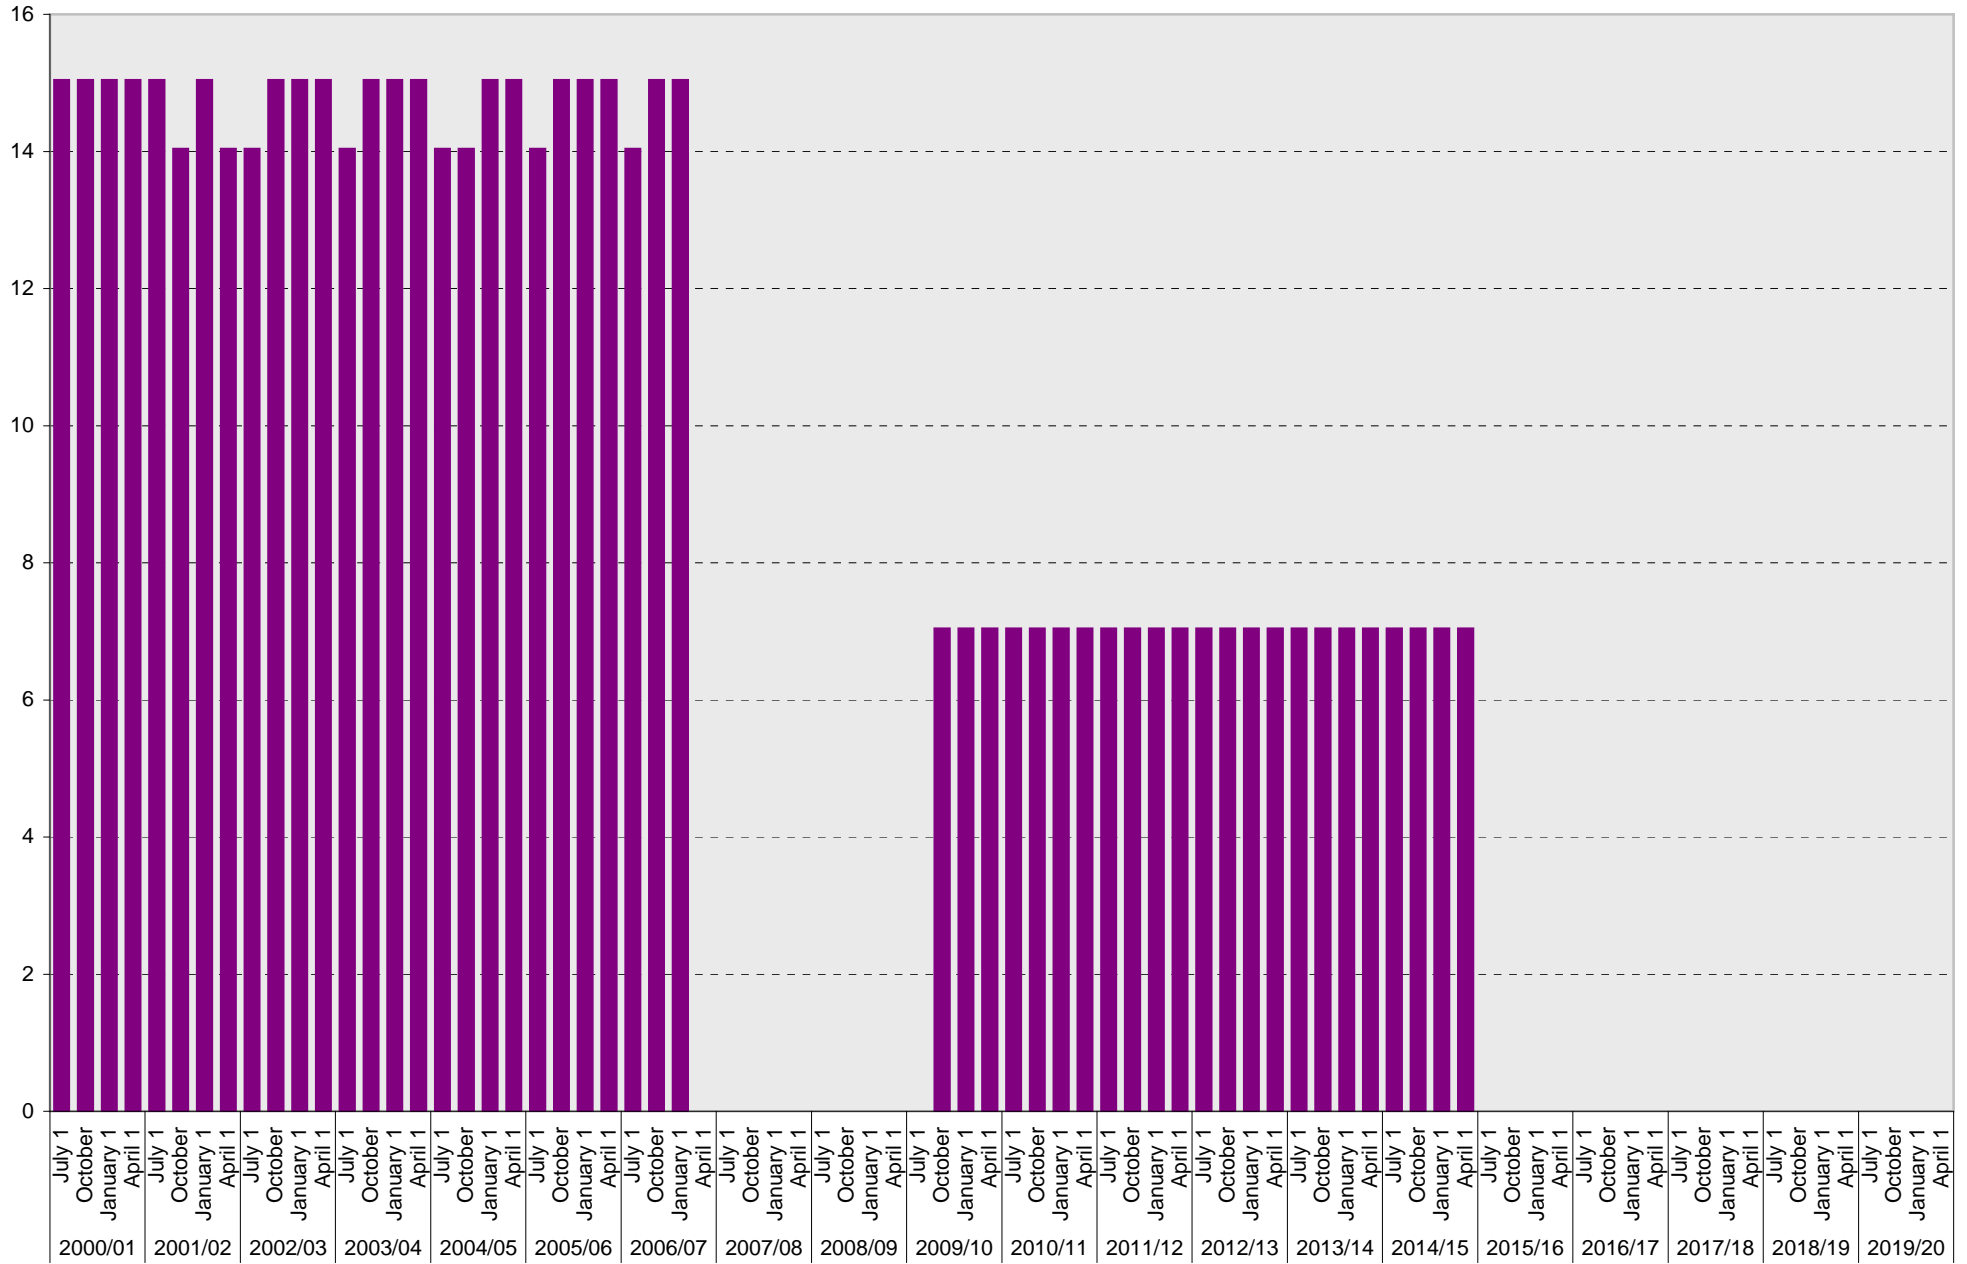

University of California, San Diego Parking Space Inventory
Lot P001: Allocated: Lifeguard Parking Spaces

■ Allocated

University of California, San Diego Parking Space Inventory
 Lot P001: Allocated: Scripps Institution of Oceanography Staff Parking Spaces