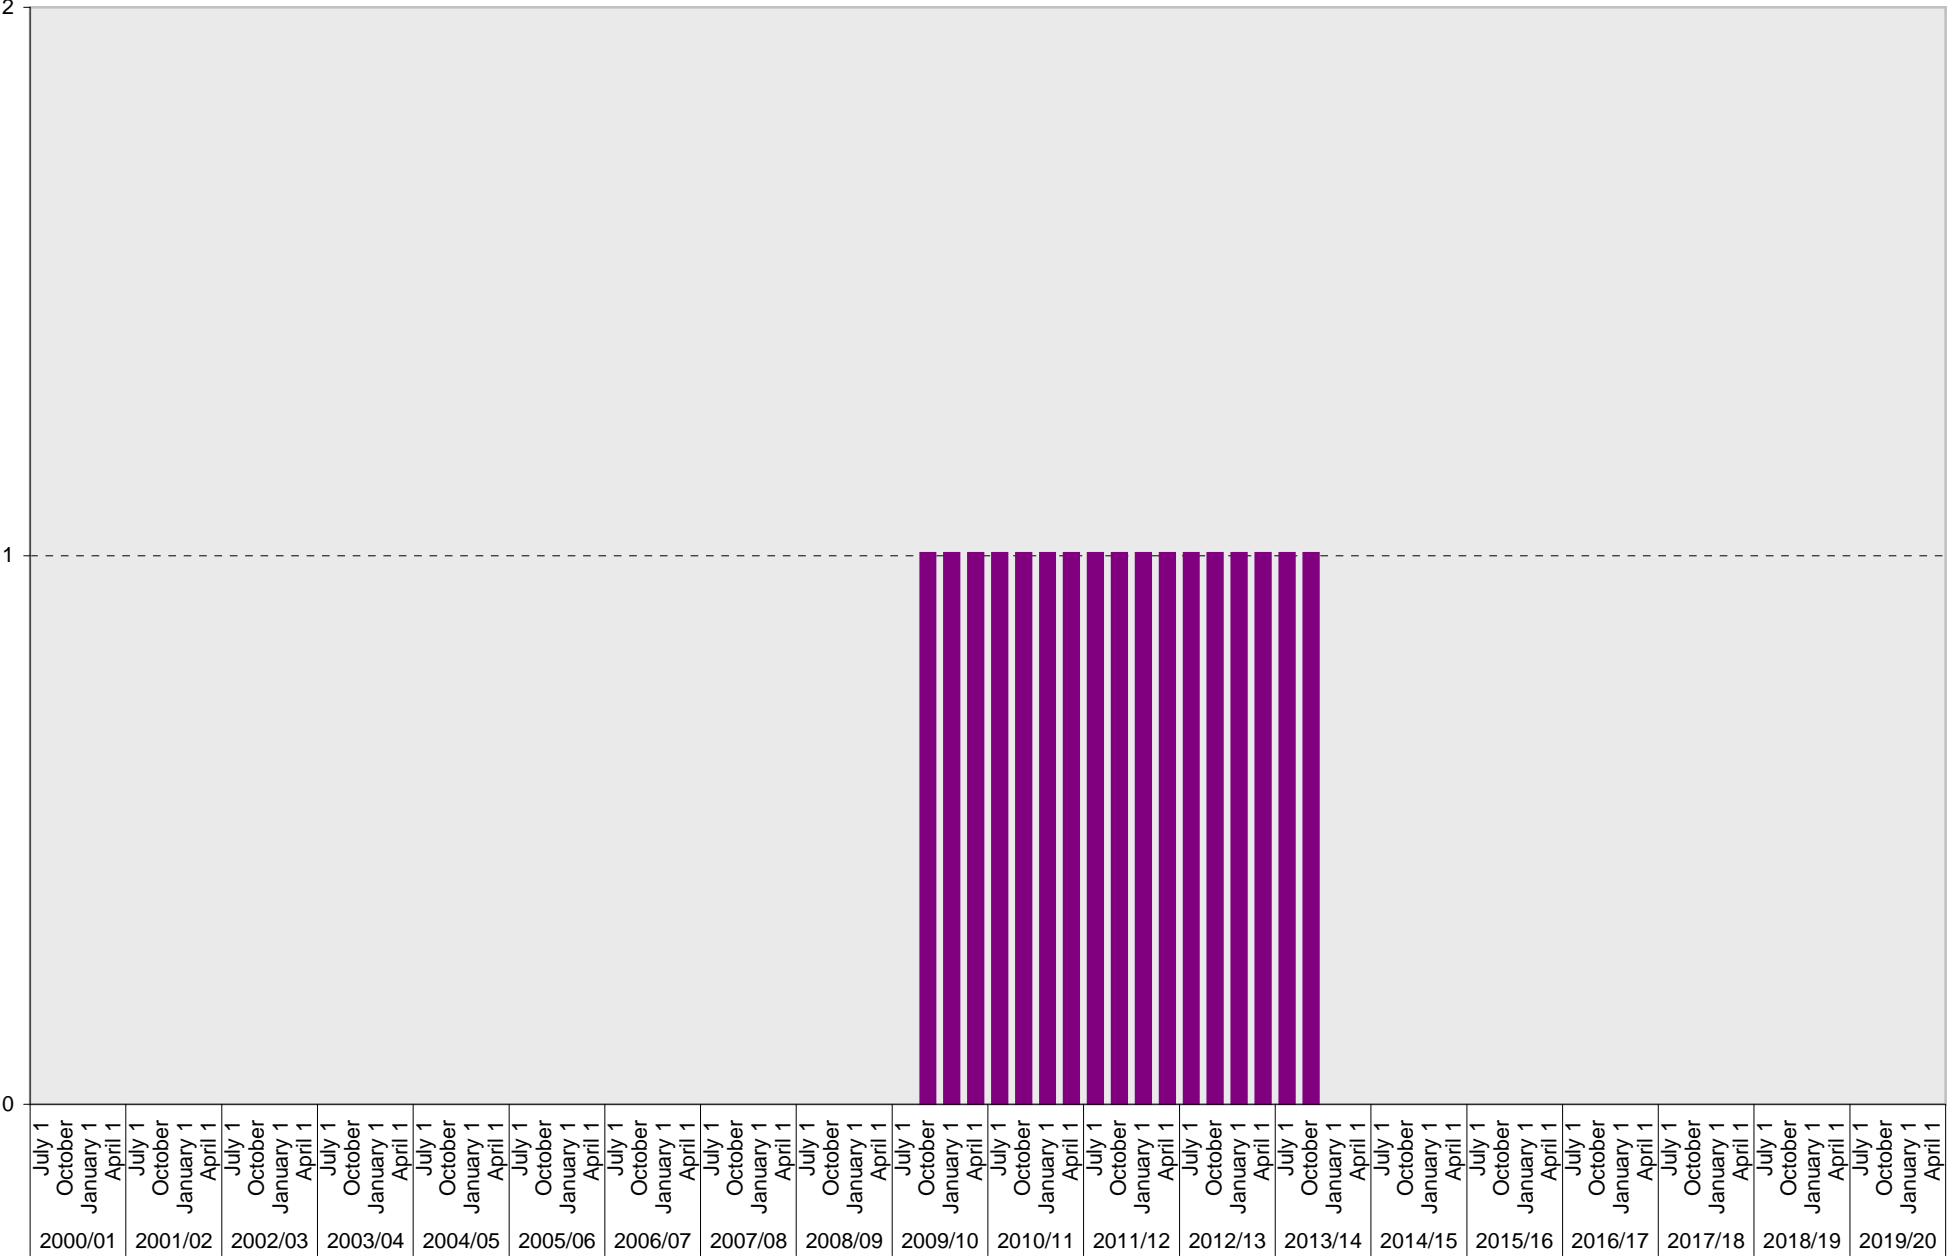

University of California, San Diego Parking Space Inventory
Lot P001: Allocated: Unknown Parking Spaces

■ Allocated