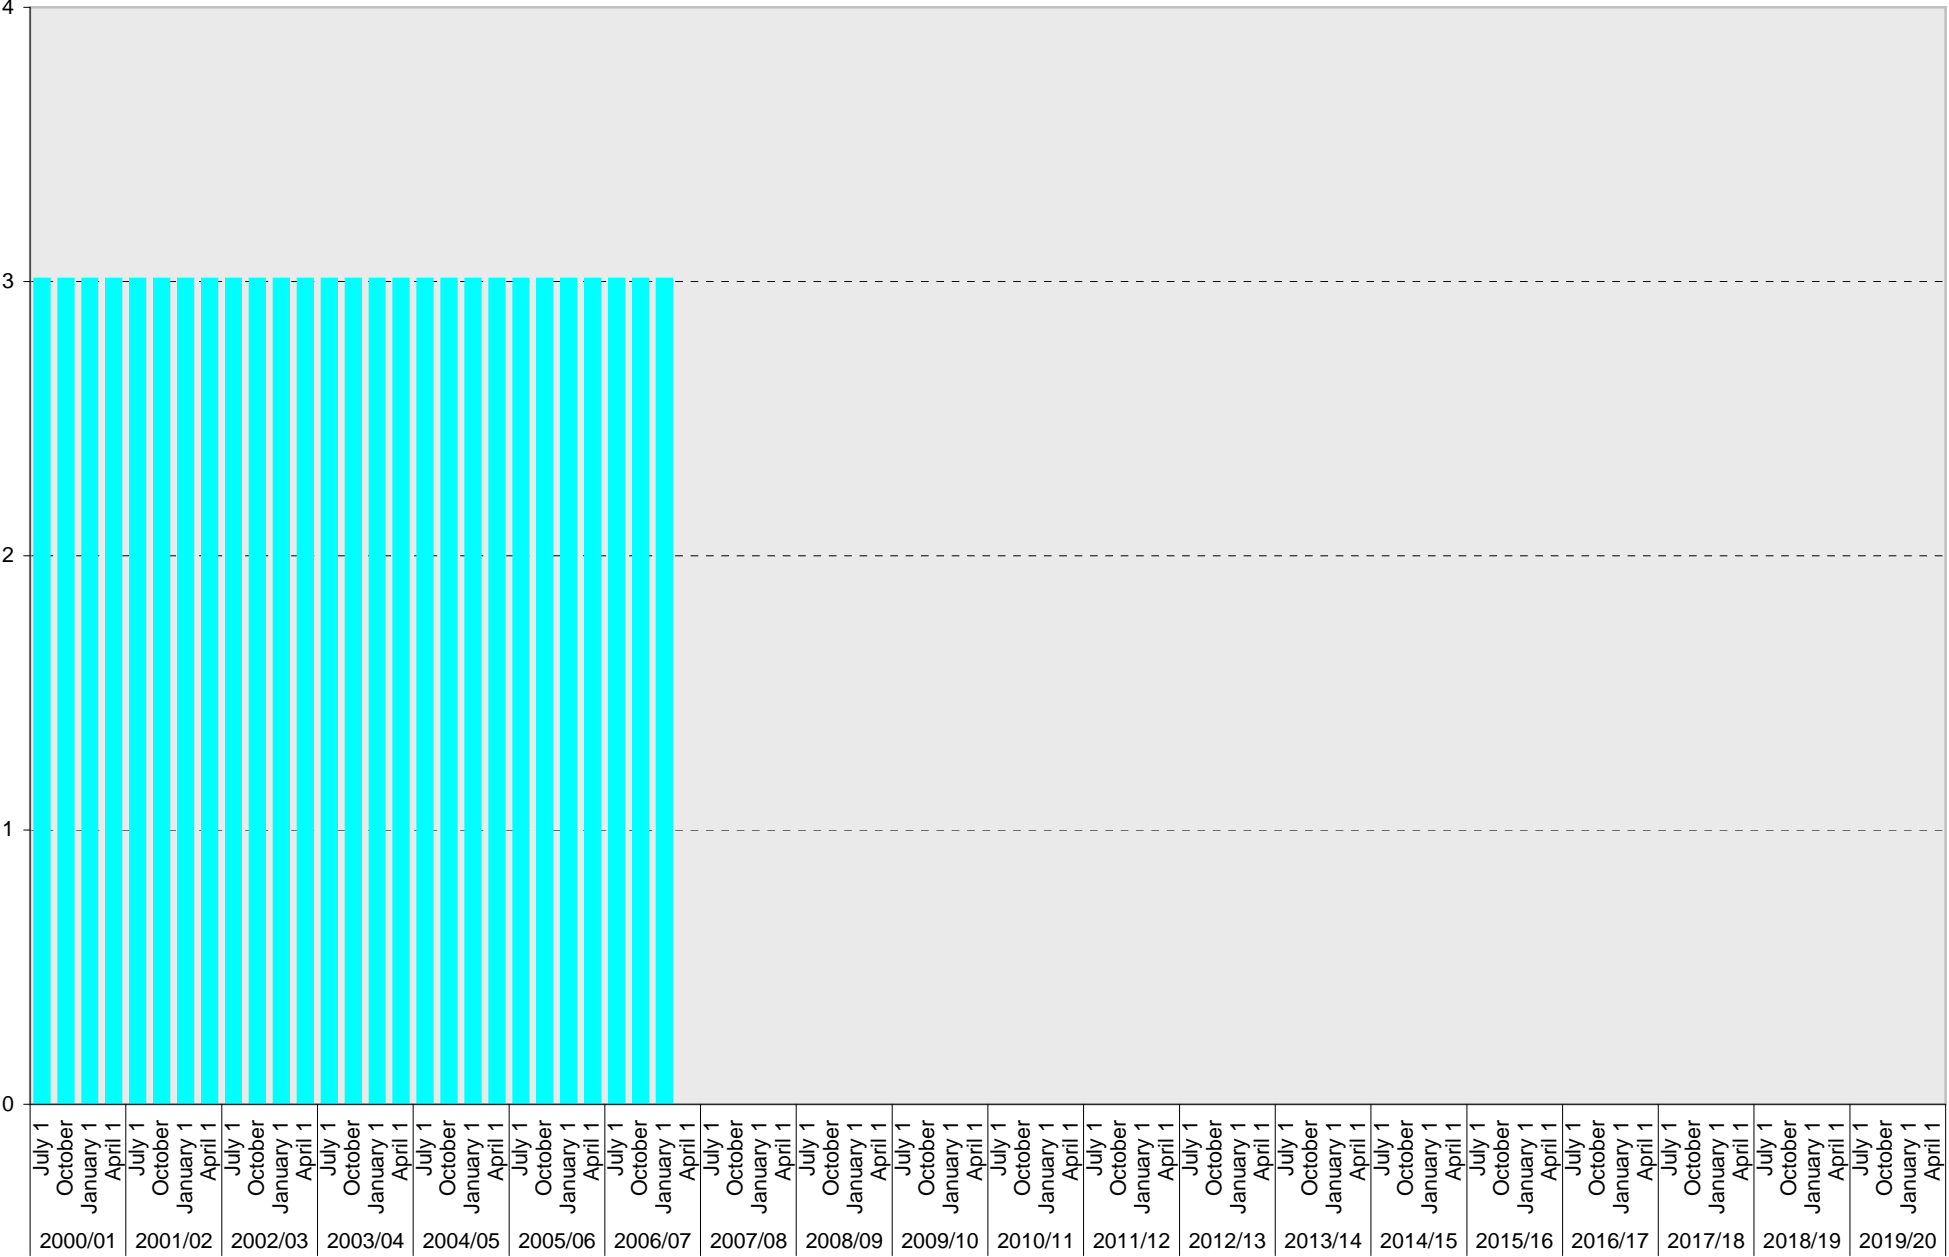

■ UC Vehicle

University of California, San Diego Parking Space Inventory
Lot P001: Service Yard Parking Spaces

■ Service Yard

University of California, San Diego Parking Space Inventory

Lot P001: Loading Parking Spaces