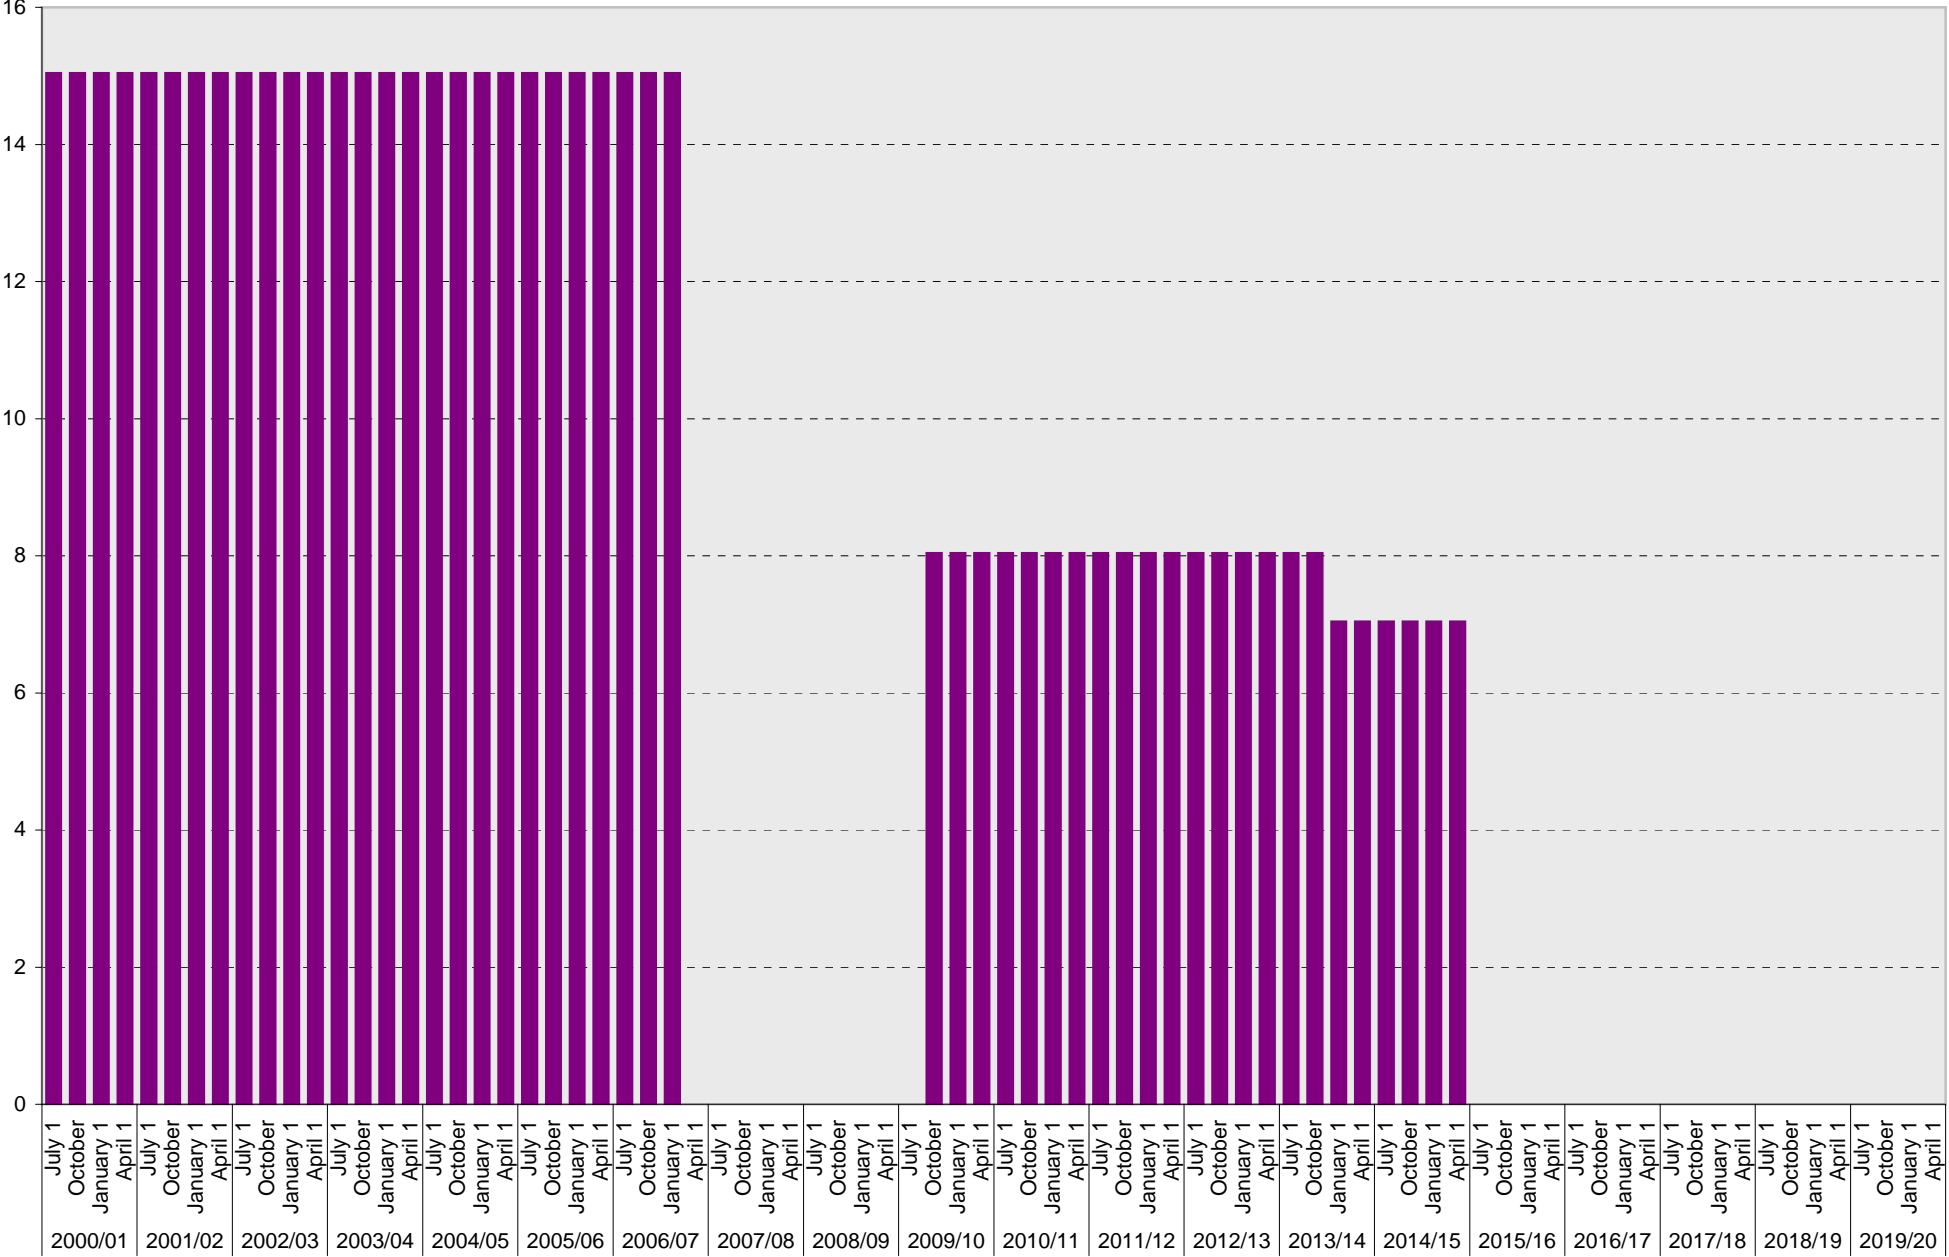

■ Allocated

University of California, San Diego Parking Space Inventory
Lot P001: Allocated: Unknown Parking Spaces

■ Allocated

University of California, San Diego Parking Space Inventory

Lot P001: Allocated: Total Parking Spaces