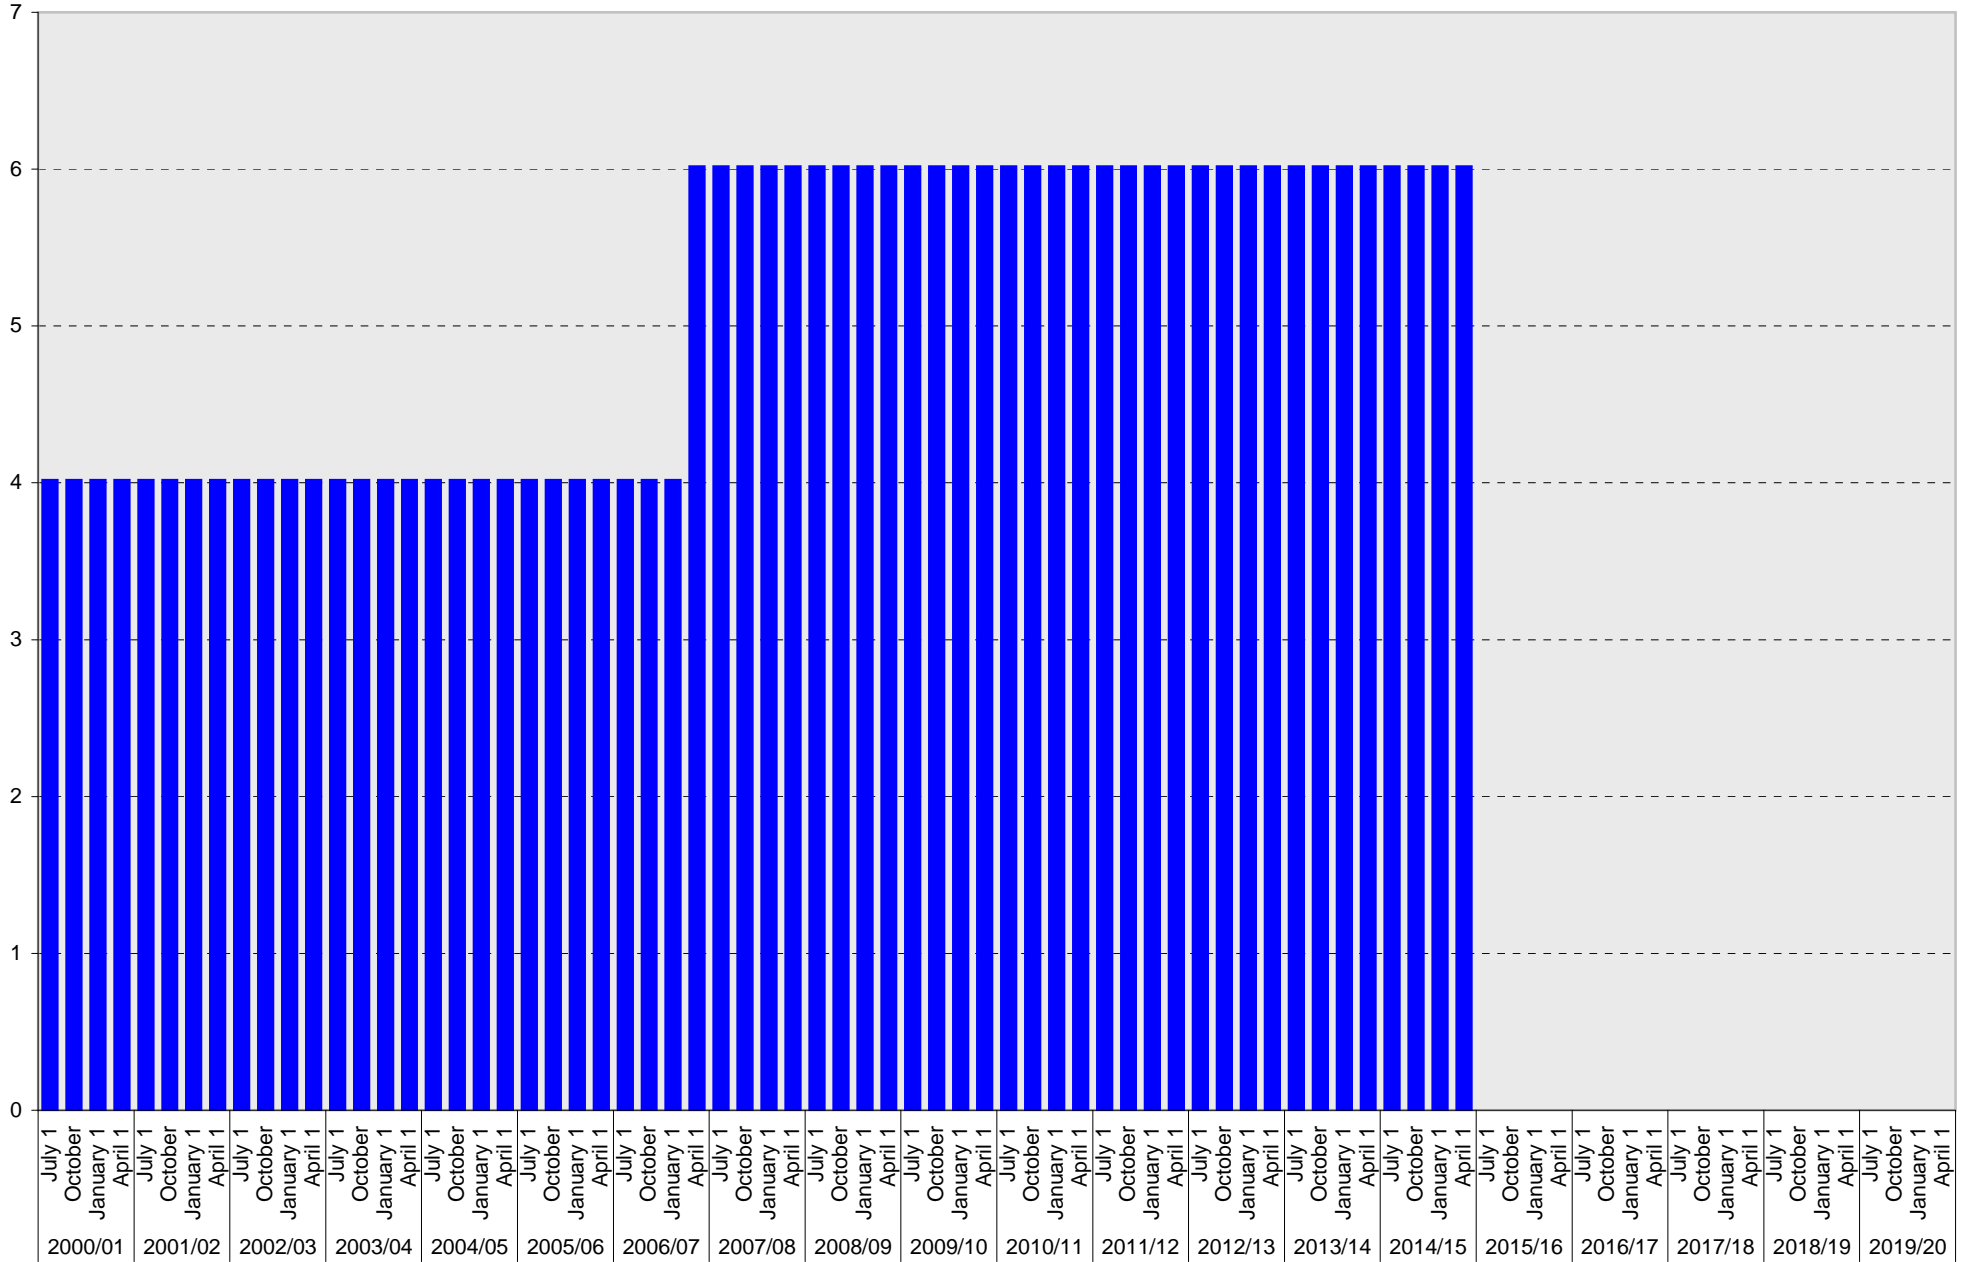

University of California, San Diego Parking Space Inventory

Bachman Structure: B Parking Spaces

■ B

University of California, San Diego Parking Space Inventory

Bachman Structure: Allocated Parking Spaces

University of California, San Diego Parking Space Inventory

Bachman Structure: Accessible Parking Spaces

■ Accessible

University of California, San Diego Parking Space Inventory

Bachman Structure: Total Parking Spaces

■ Total

University of California, San Diego Parking Space Inventory