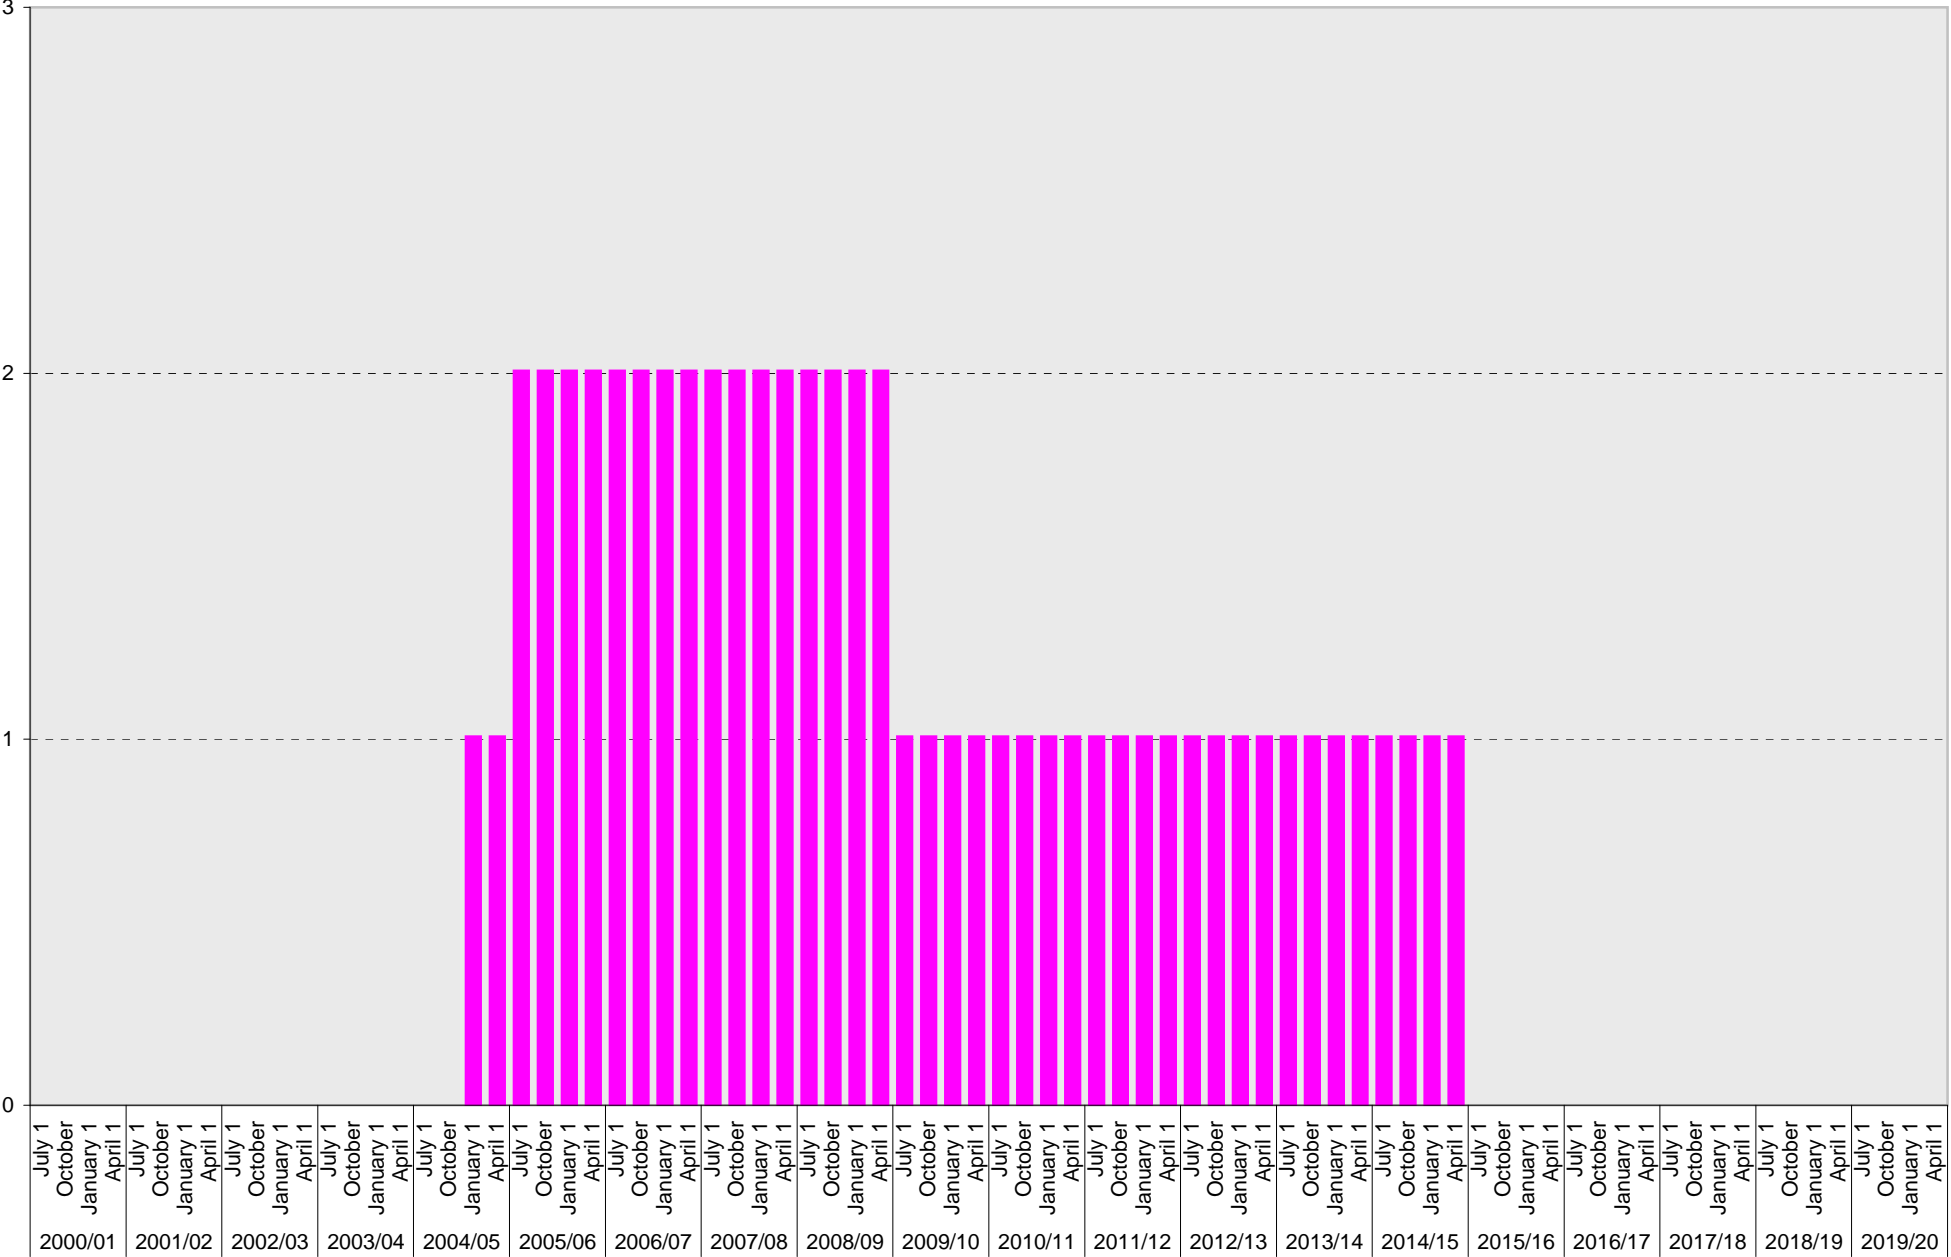

Bachman Structure: Accessible Parking Spaces

■ Accessible

University of California, San Diego Parking Space Inventory

Bachman Structure: Total Parking Spaces

■ Total

University of California, San Diego Parking Space Inventory

Bachman Structure: Motorcycle Parking Sections

■ Motorcycle

University of California, San Diego Parking Space Inventory
 Bachman Structure

Date		Parking Spaces										Motorcycle Parking Sections	
		A	B	S	Visitor	Reserved	Allocated	Accessible	UC Vehicle	Service Yard	Loading		Total
2000/01	July 1		987				36	4	5			1032	
	October 1		993				30	4	5			1032	
	January 1		1023					4	5			1032	
	April 1		1023					4	5			1032	
2001/02	July 1		1023					4	5			1032	
	October 1		1023					4	5			1032	
	January 1		1023					4	5			1032	
	April 1		1021					4	5			1030	
2002/03	July 1		1021					4	5			1030	
	October 1		1023					4	5			1032	
	January 1		1007			16		4	5			1032	
	April 1		1007			16		4	5			1032	
2003/04	July 1		1007			16		4	5			1032	
	October 1		1007			16		4	5			1032	
	January 1		1007			16		4	5			1032	
	April 1		1007			16		4	5			1032	
2004/05	July 1		1007			16		4	5			1032	
	October 1		1007			16		4	5			1032	1
	January 1		1007			16		4	5			1032	1
	April 1		1007			16		4	5			1032	1
2005/06	July 1		1007			16		4	5			1032	2
	October 1		1007			16		4	5			1032	2
	January 1		1007			16		4	5			1032	2
	April 1		1009			14		4	5			1032	2
2006/07	July 1		1010			13		4	5			1032	2
	October 1		1010			13		4	5			1032	2
	January 1		1010			13		4	5			1032	2
	April 1		1009			17		6				1032	2
2007/08	July 1		1009			17		6				1032	2
	October 1		1006			20		6				1032	2
	January 1		1006			20		6				1032	2
	April 1		1006			20		6				1032	2
2008/09	July 1		1006			20		6				1032	2
	October 1		1006			20		6				1032	2
	January 1		1006			20		6				1032	2
	April 1		1004			22		6				1032	2
2009/10	July 1		1004			22		6				1032	1
	October 1		1004			22		6				1032	1
	January 1		1004			22		6				1032	1
	April 1		1004			22		6				1032	1