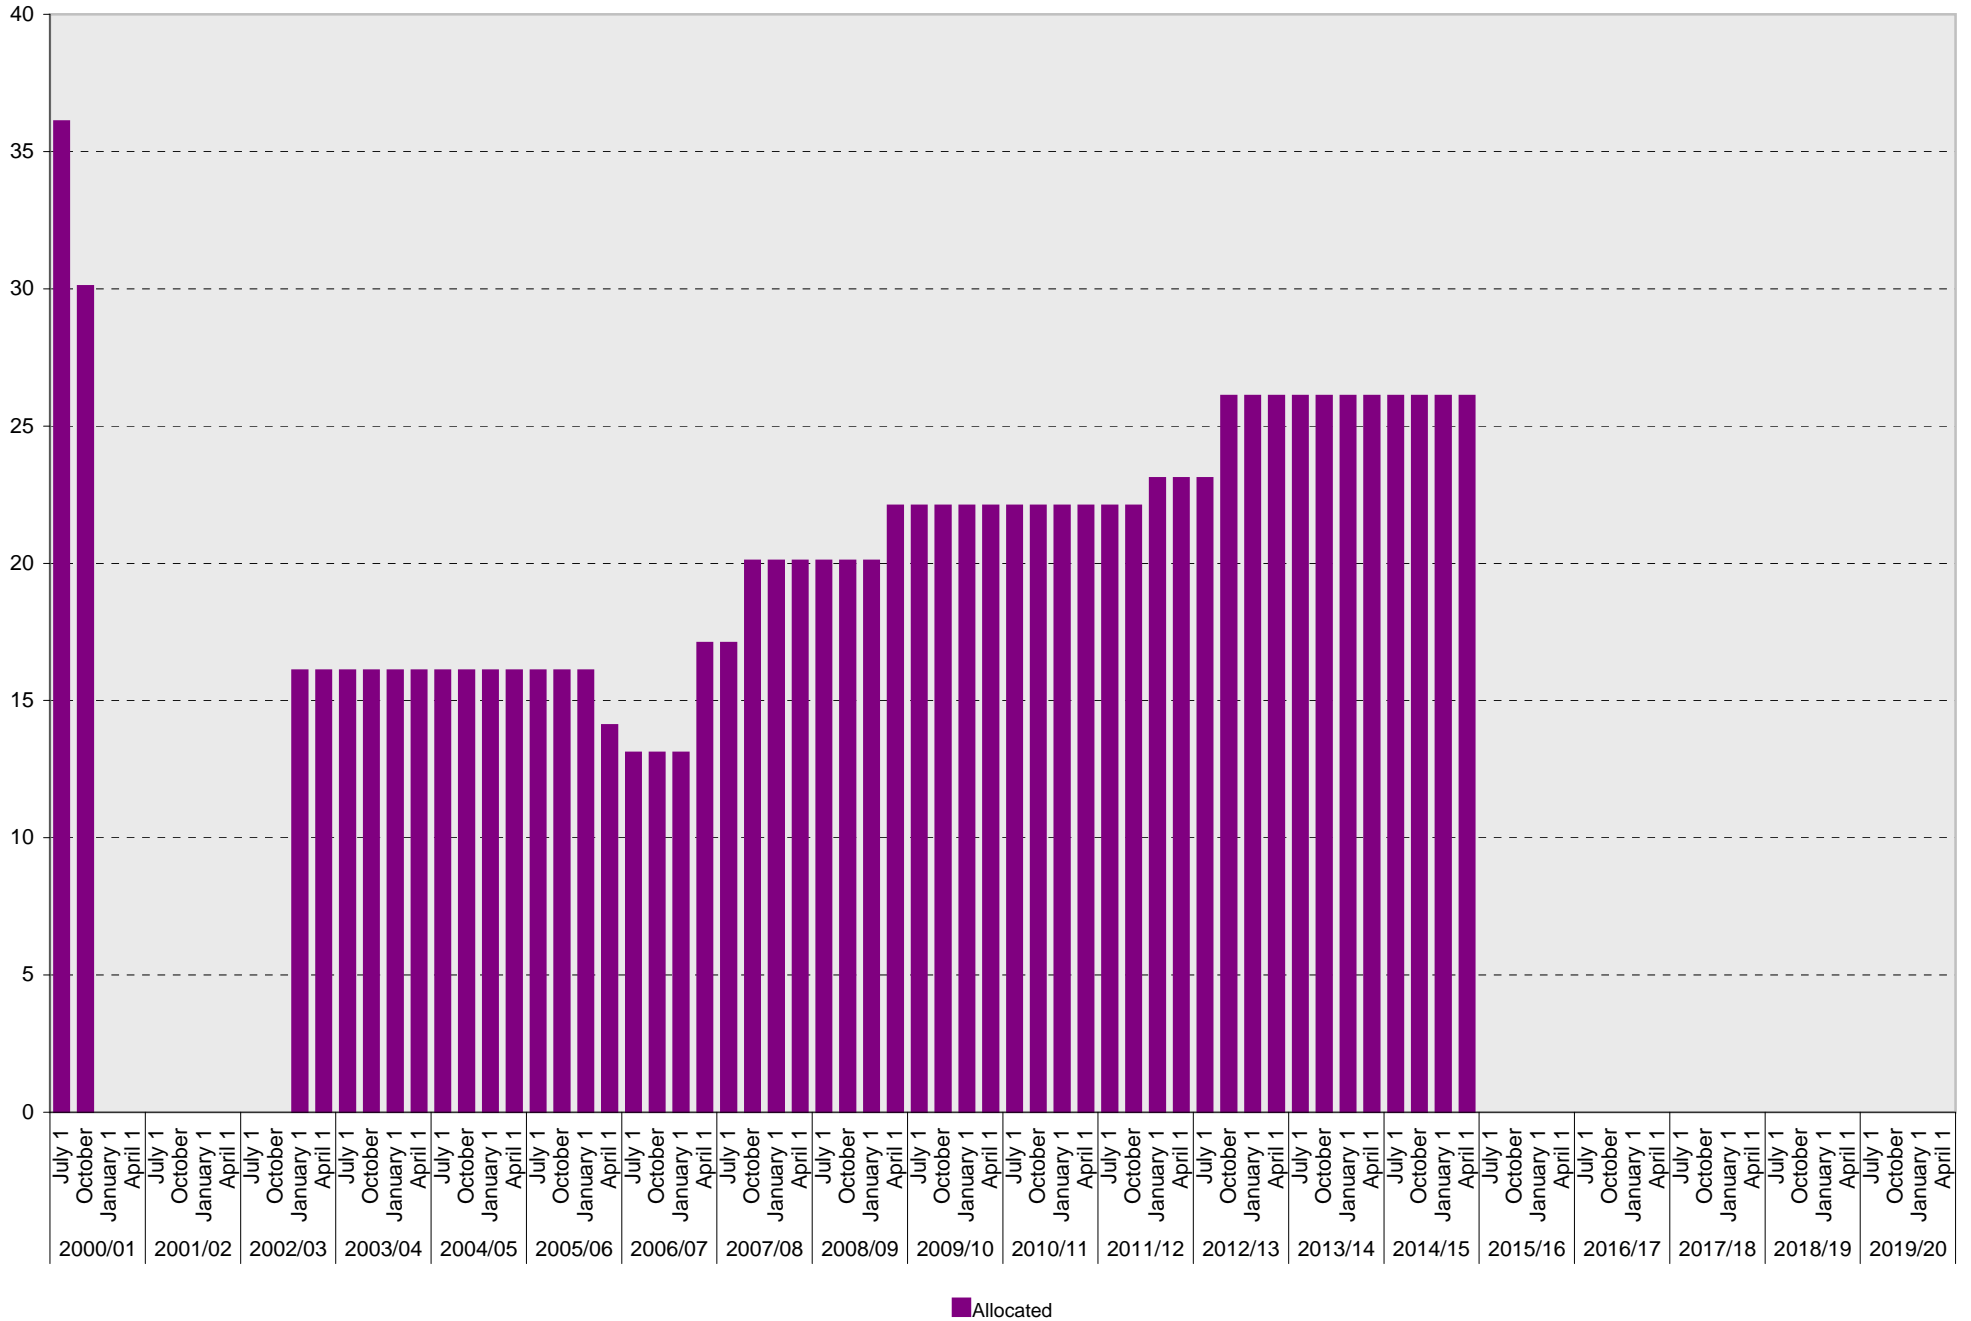

University of California, San Diego Parking Space Inventory

Bachman Structure: B Parking Spaces

■ B

University of California, San Diego Parking Space Inventory

Bachman Structure: Allocated Parking Spaces

University of California, San Diego Parking Space Inventory

Bachman Structure: Accessible Parking Spaces

■ Accessible

University of California, San Diego Parking Space Inventory

Bachman Structure: Total Parking Spaces

■ Total

University of California, San Diego Parking Space Inventory