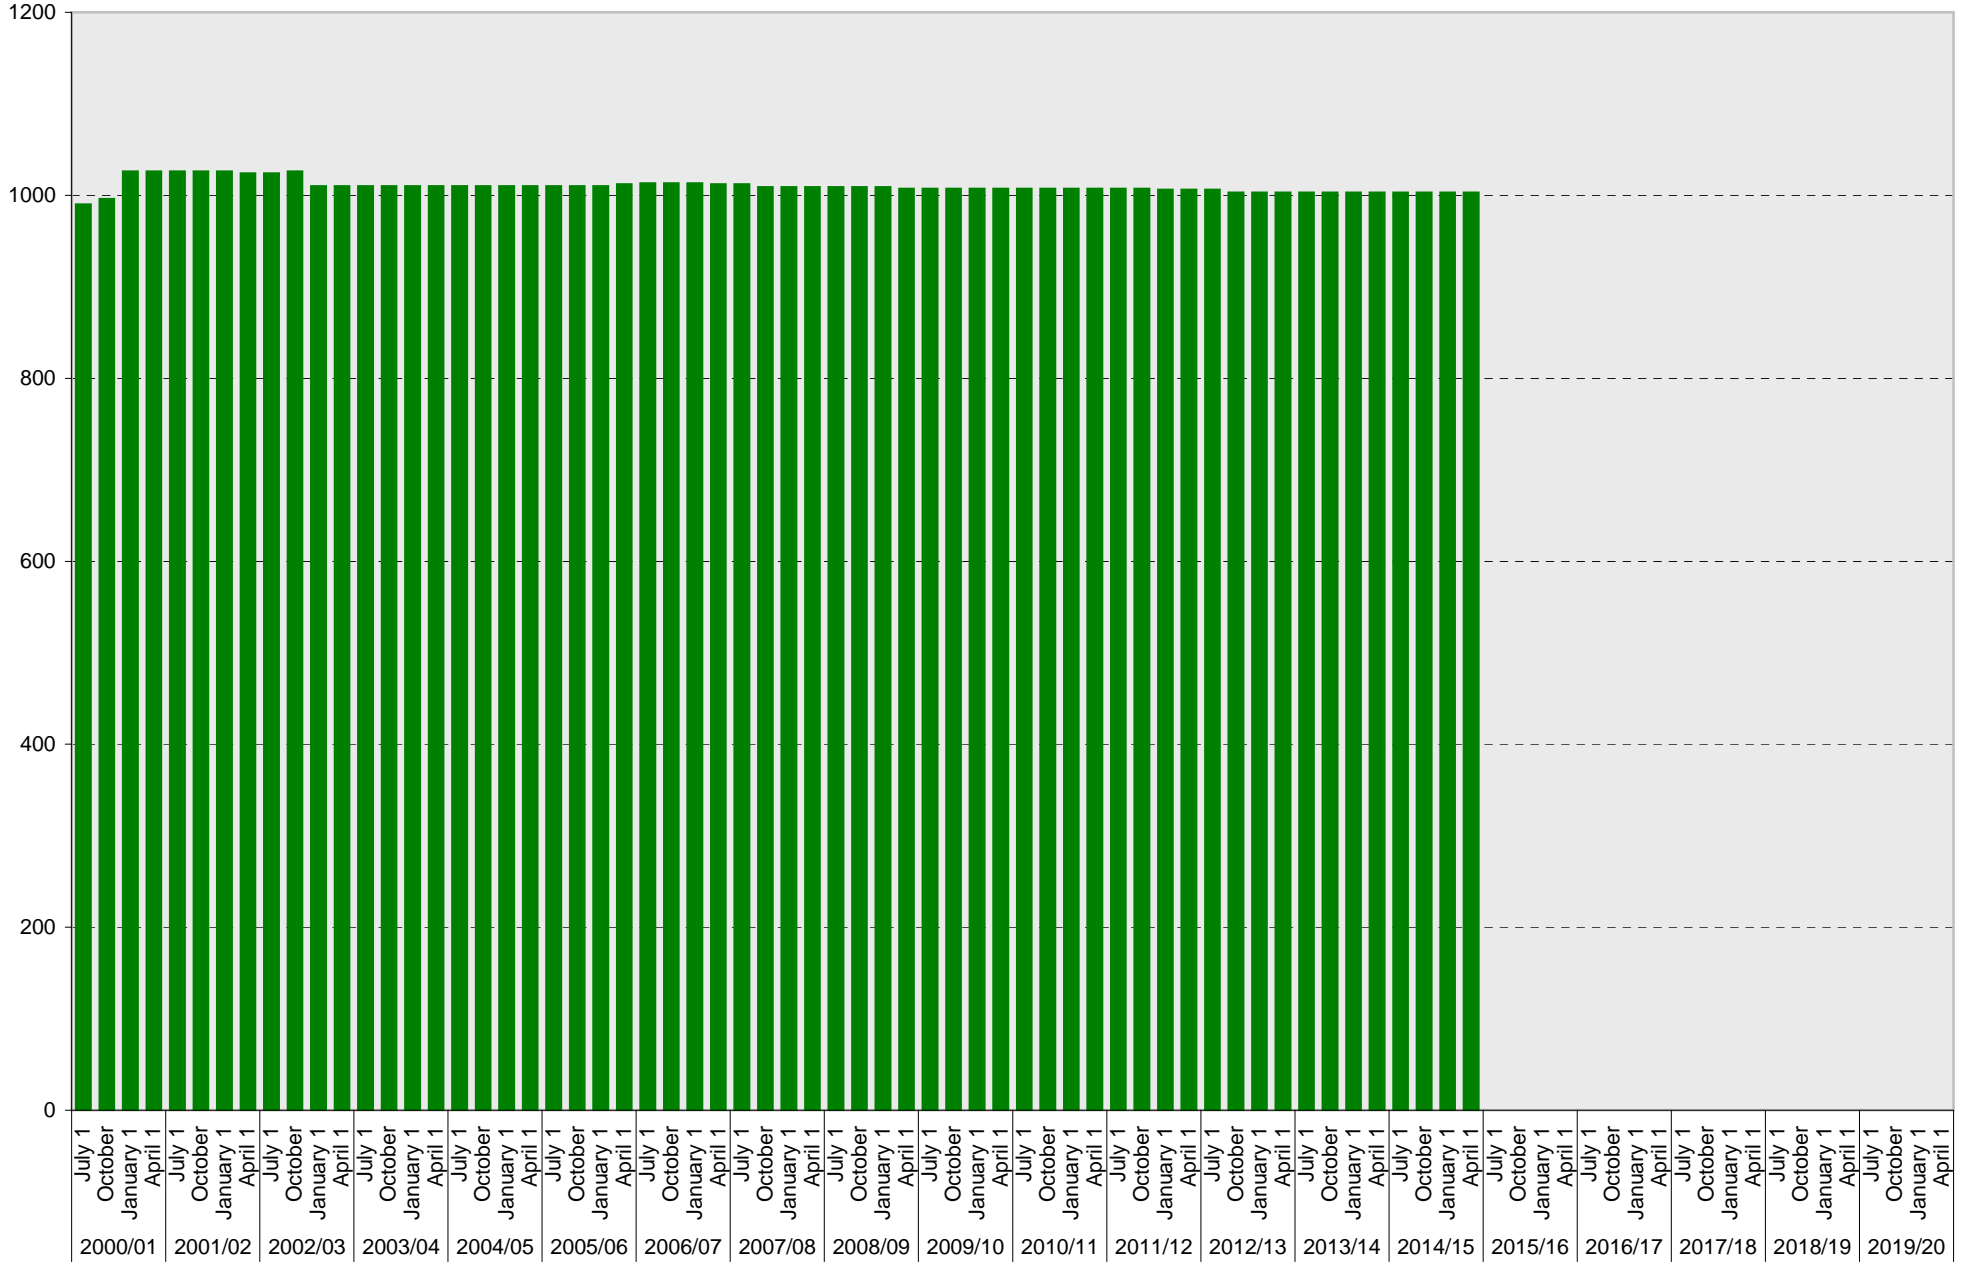

University of California, San Diego Parking Space Inventory

Bachman Structure: B Parking Spaces

■ B

University of California, San Diego Parking Space Inventory

Bachman Structure: Allocated Parking Spaces

University of California, San Diego Parking Space Inventory

Bachman Structure: Accessible Parking Spaces

■ Accessible

University of California, San Diego Parking Space Inventory

Bachman Structure: Total Parking Spaces

■ Total

University of California, San Diego Parking Space Inventory