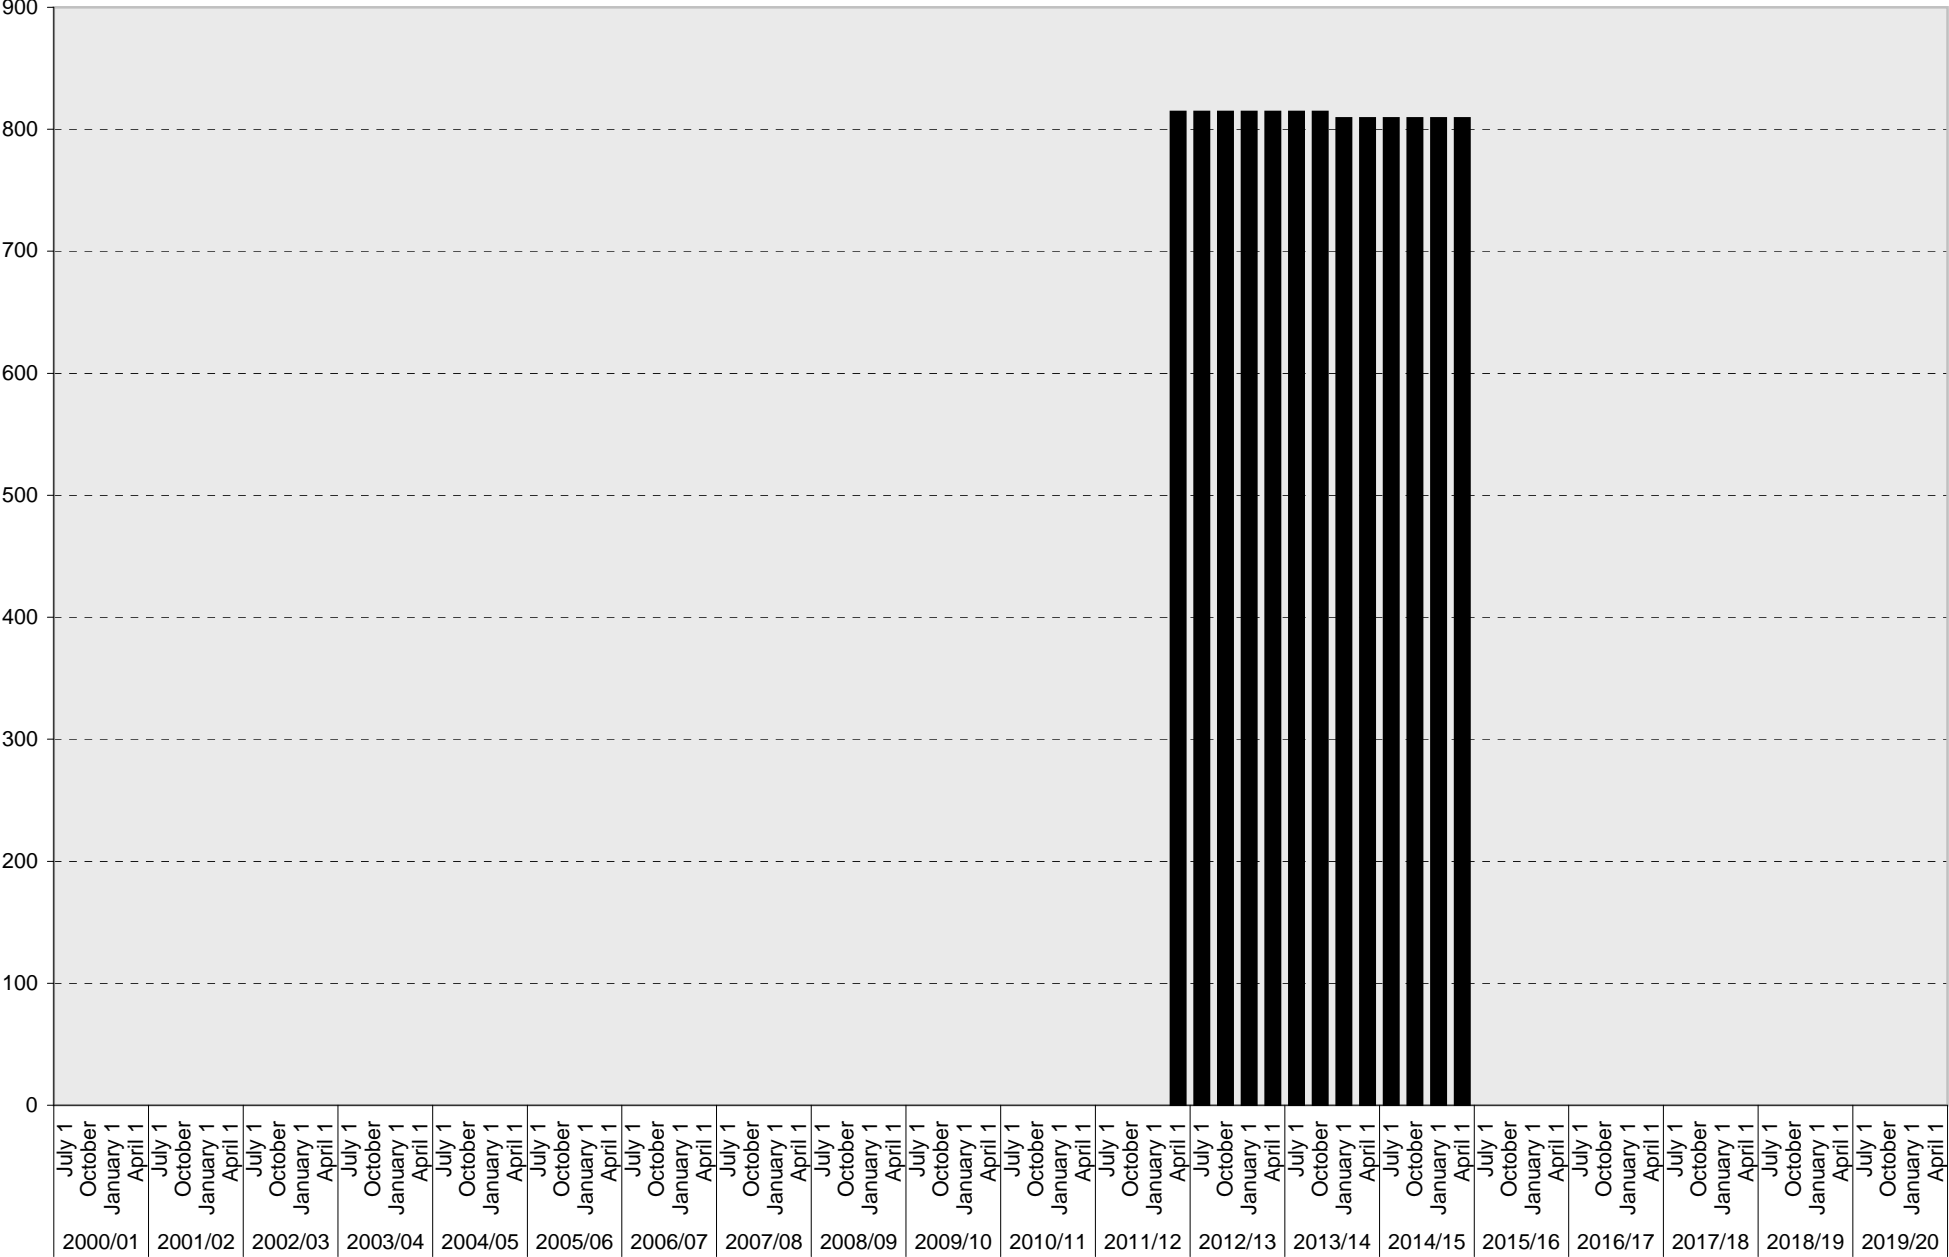

■ Allocated

University of California, San Diego Parking Space Inventory East Campus Structure 1 West: Accessible Parking Spaces

■ Accessible

University of California, San Diego Parking Space Inventory

East Campus Structure 1 West: Total Parking Spaces