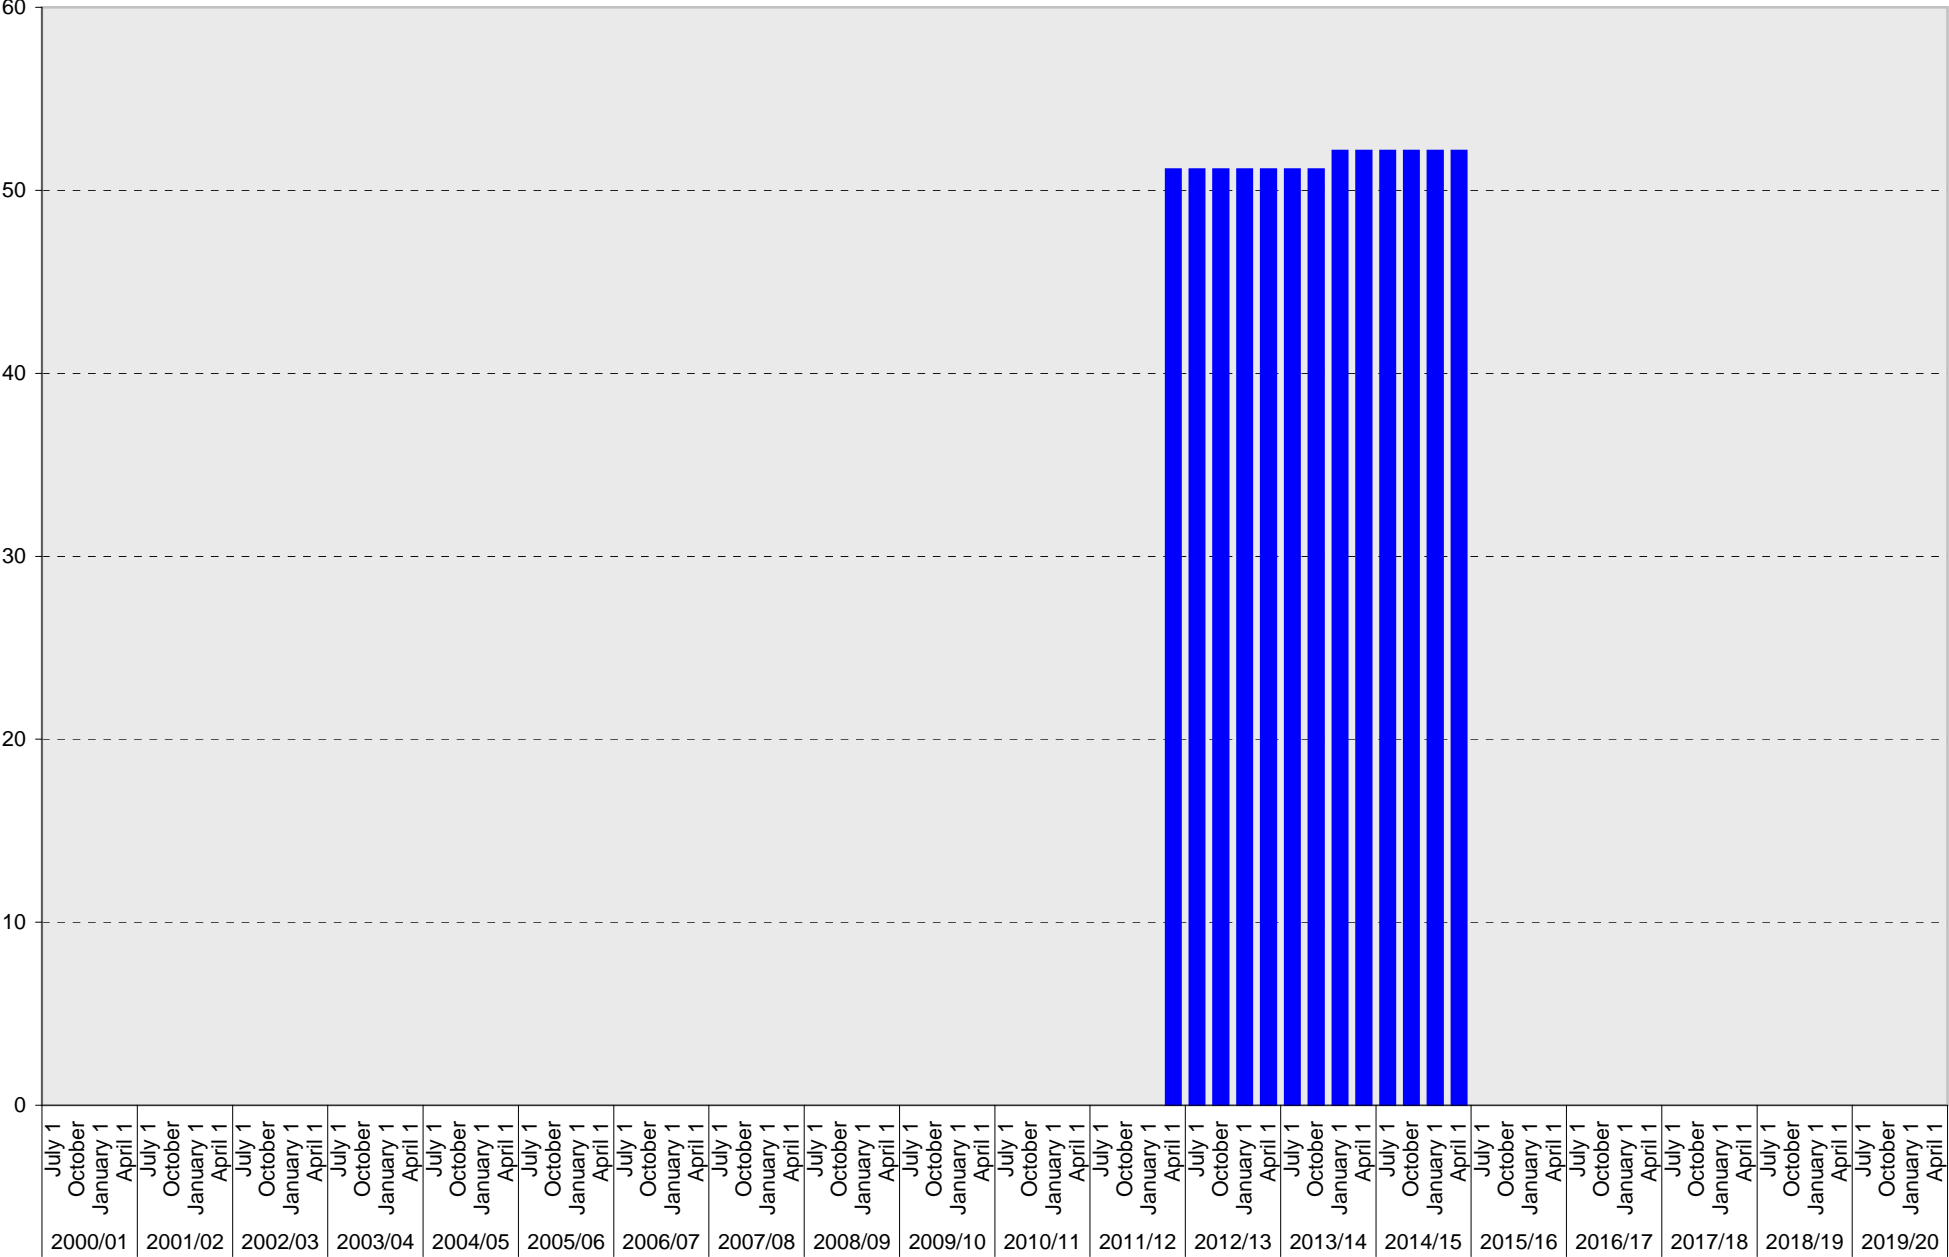

University of California, San Diego Parking Space Inventory East Campus Structure 1 West: Accessible Parking Spaces

■ Accessible