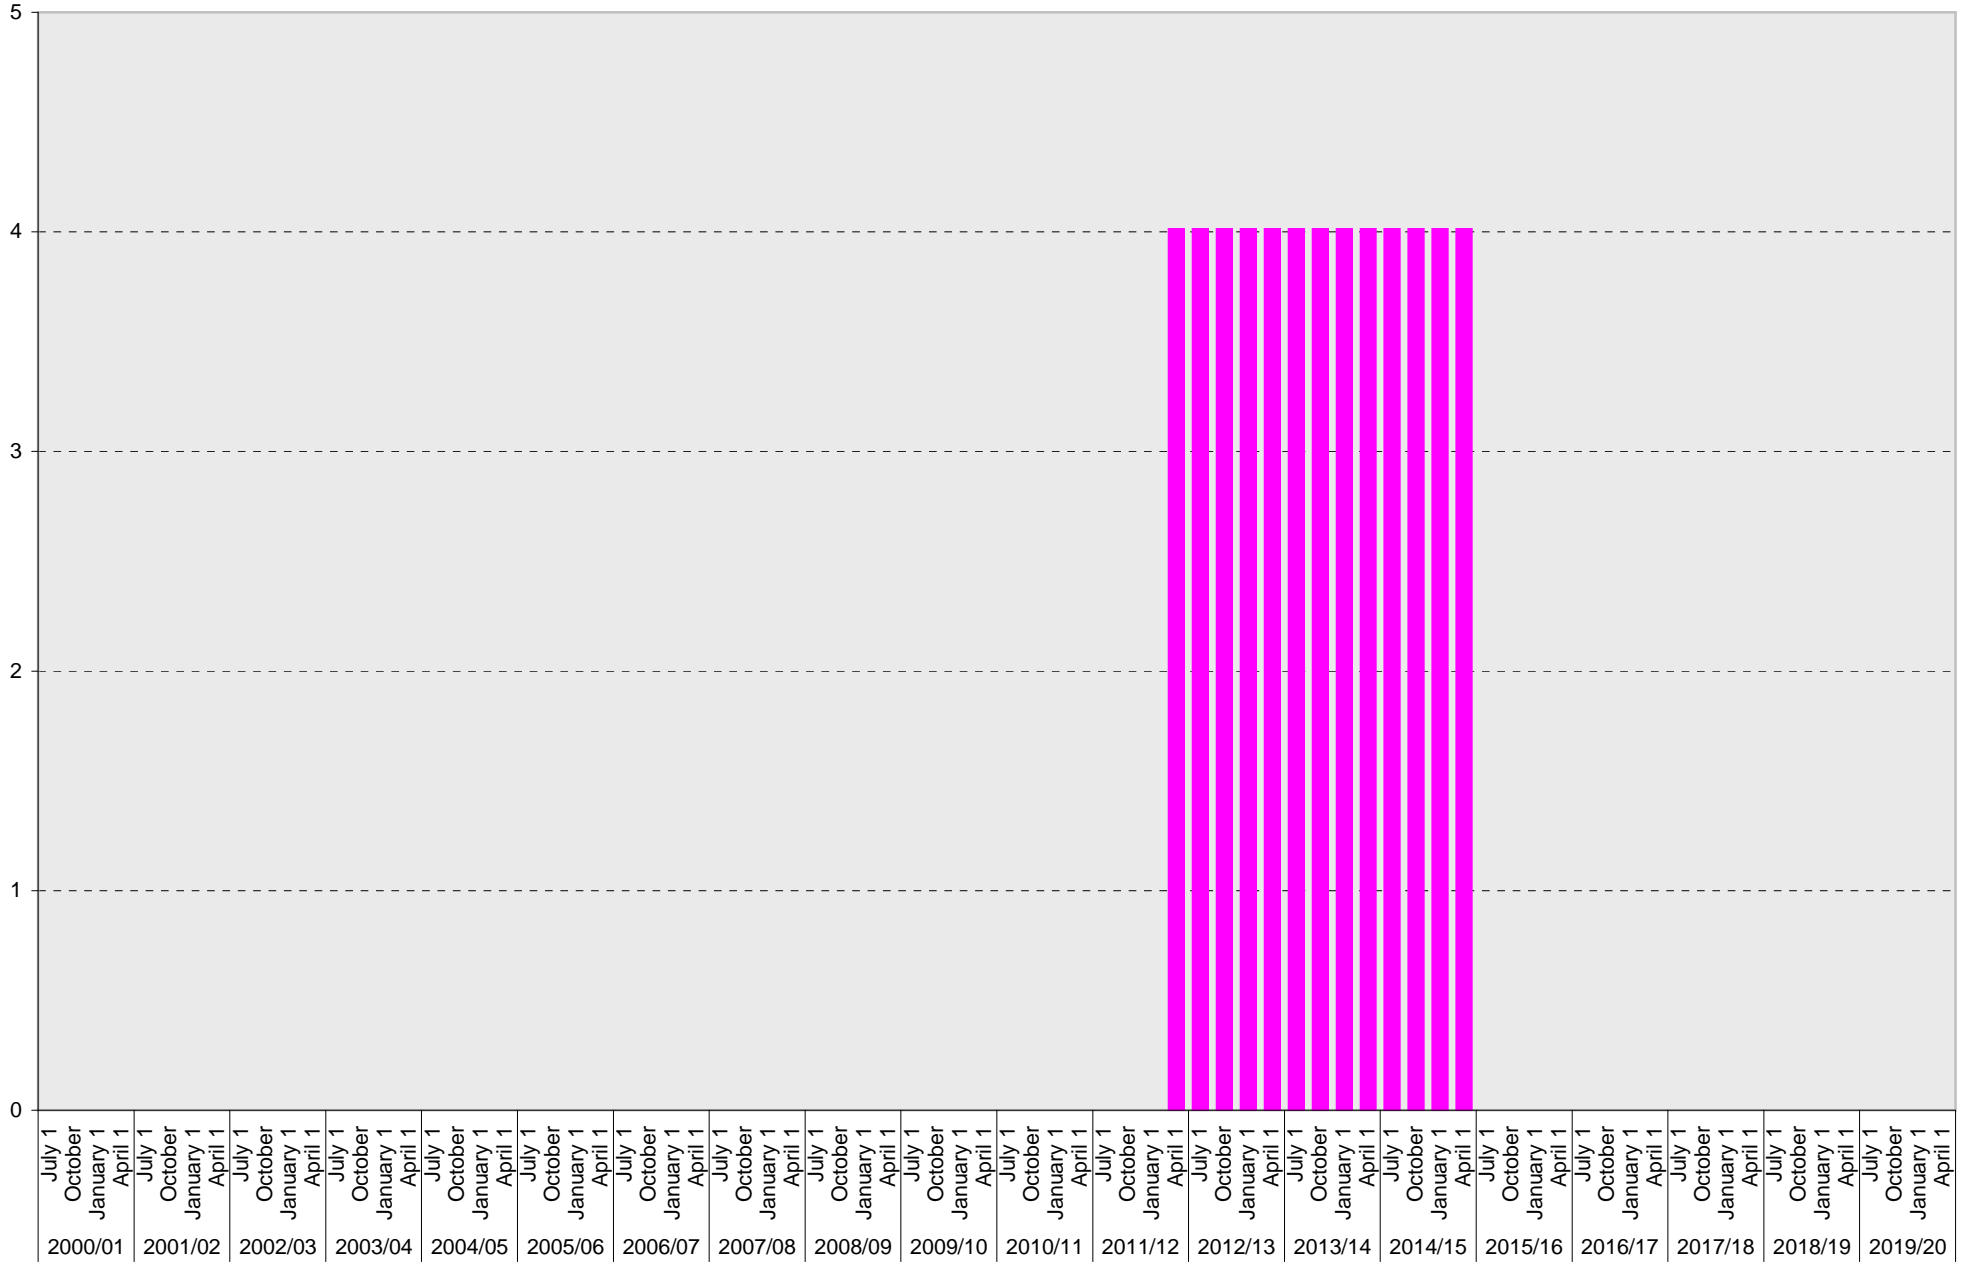

University of California, San Diego Parking Space Inventory East Campus Structure 1 West: Motorcycle Parking Sections

■ Motorcycle