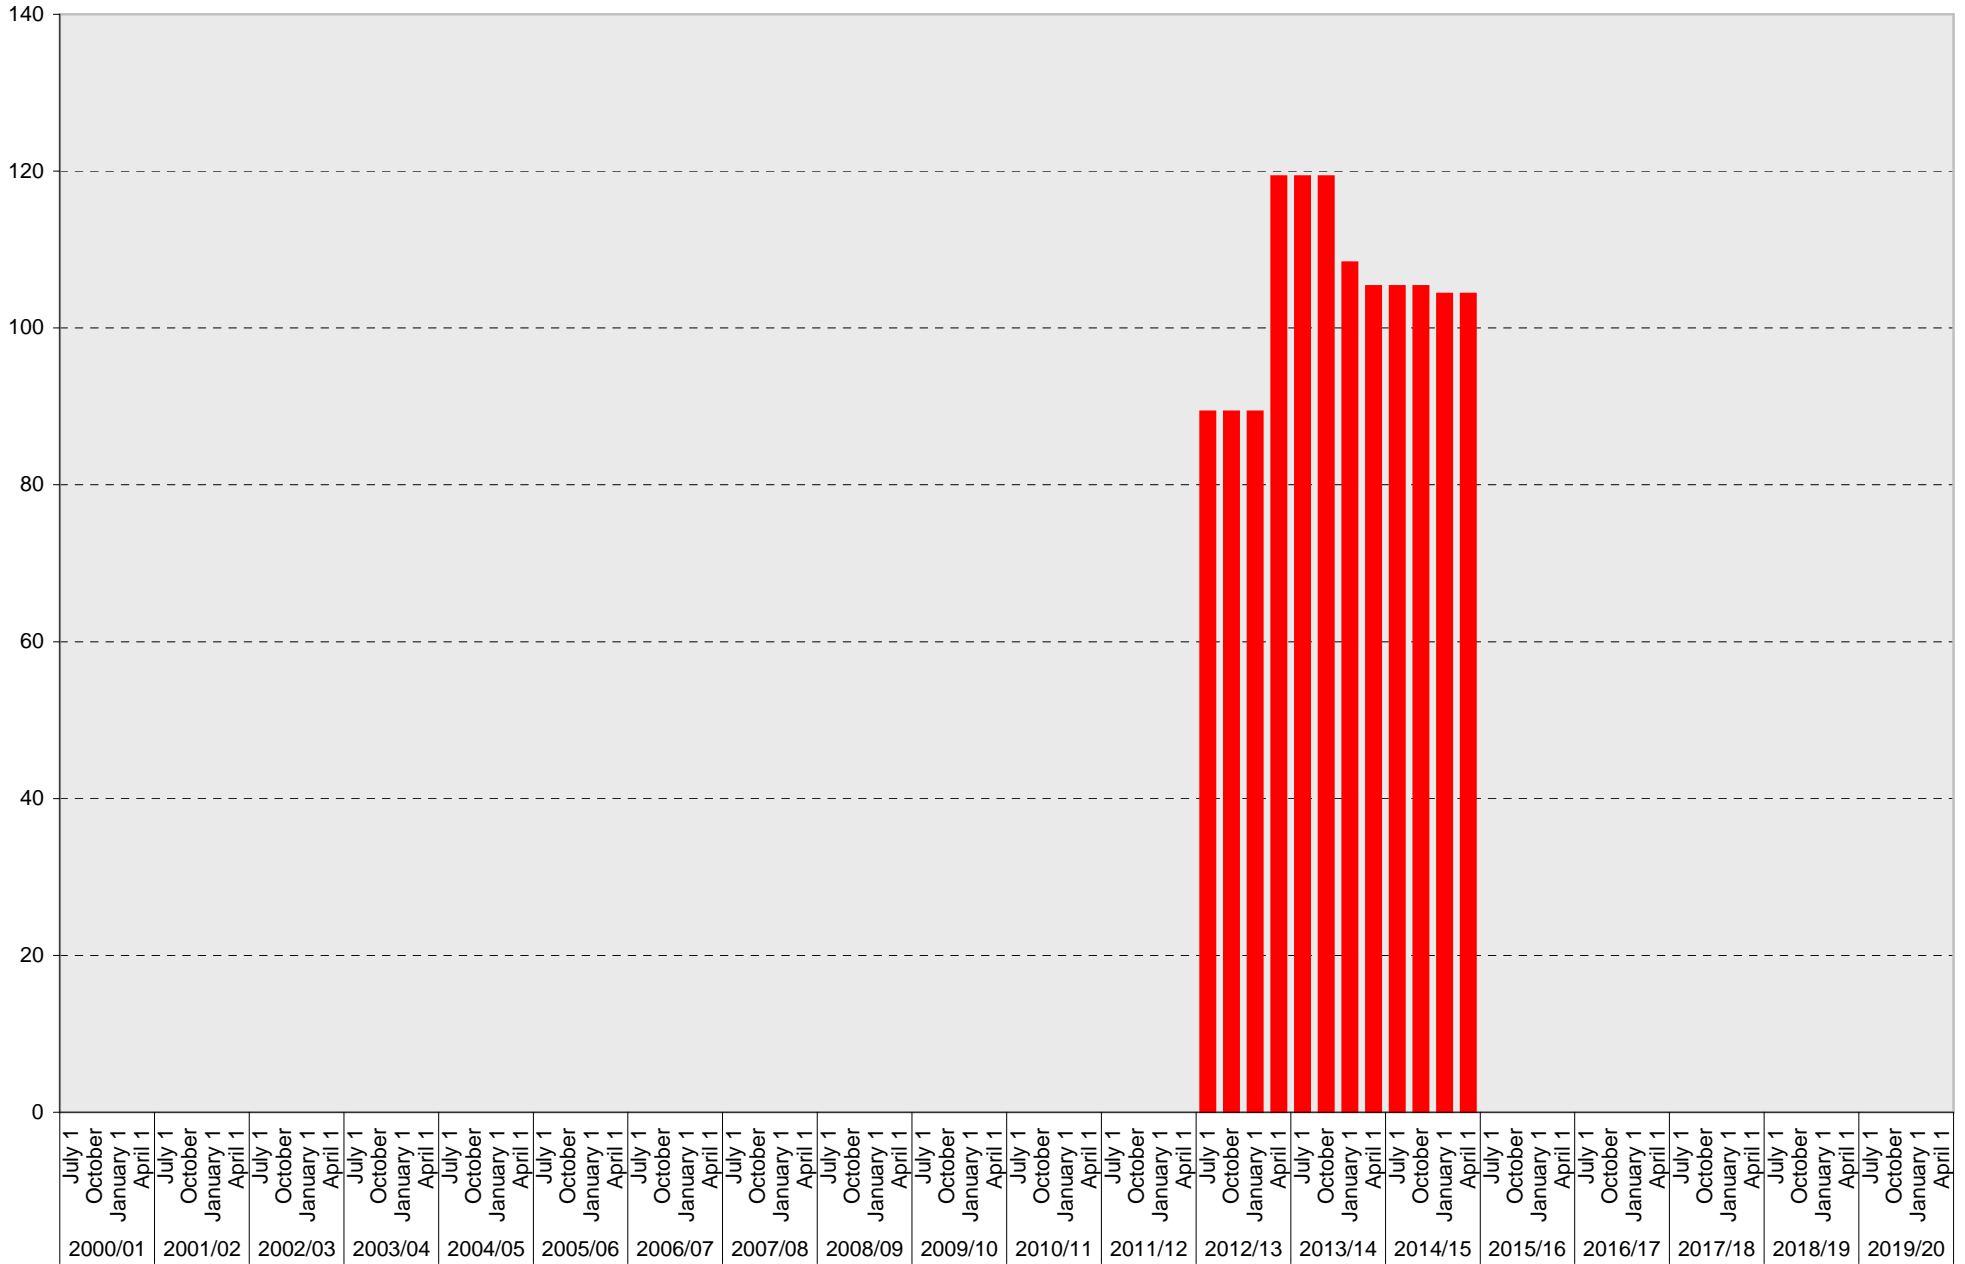

University of California, San Diego Parking Space Inventory

East Campus Structure 1 West: A Parking Spaces

University of California, San Diego Parking Space Inventory

East Campus Structure 1 West: B Parking Spaces

■ B

University of California, San Diego Parking Space Inventory

East Campus Structure 1 West: Visitor Parking Spaces

■ Visitor

University of California, San Diego Parking Space Inventory

East Campus Structure 1 West: Allocated Parking Spaces