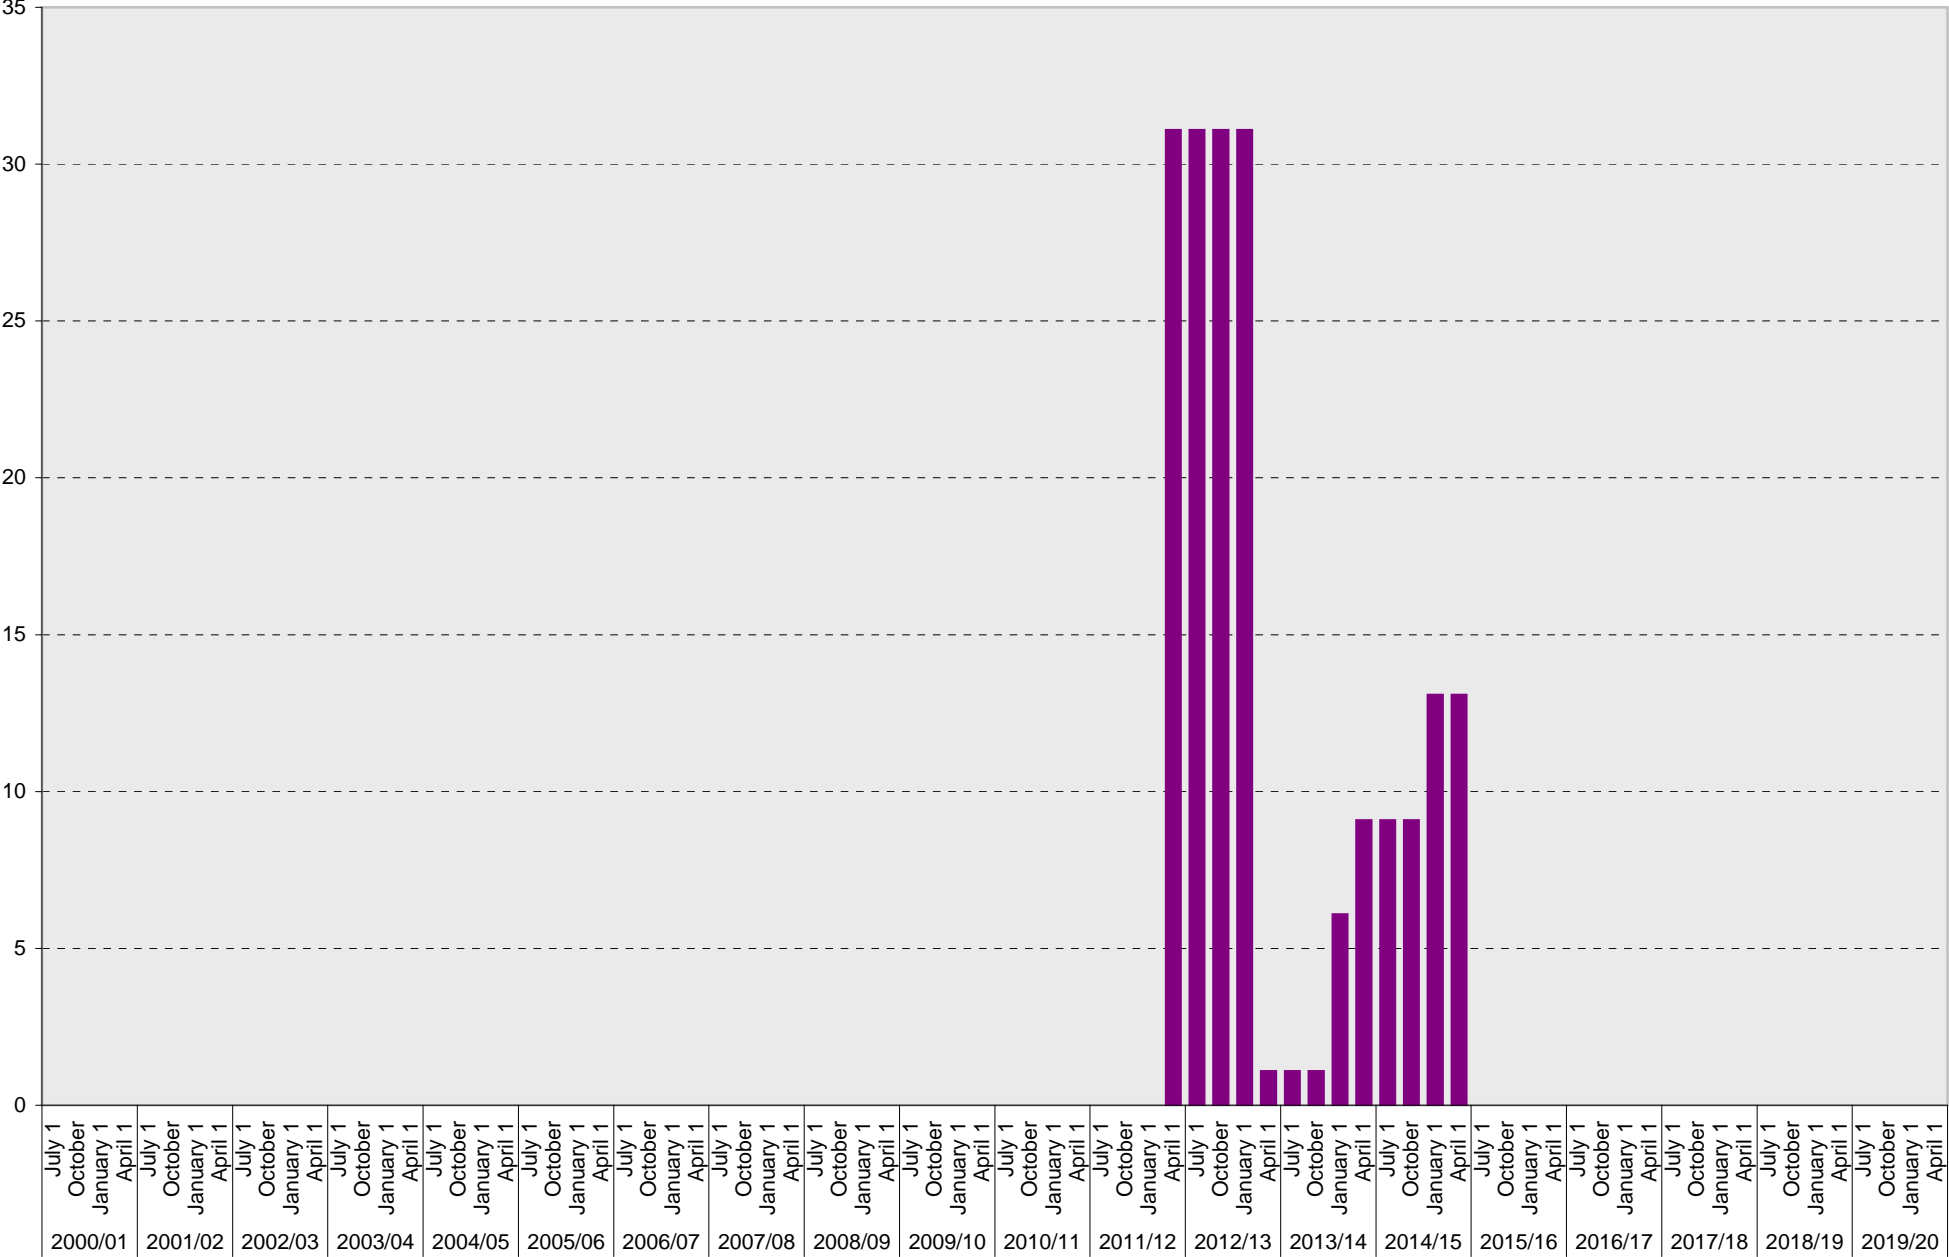

■ B

University of California, San Diego Parking Space Inventory

East Campus Structure 1 West: Visitor Parking Spaces

■ Visitor

University of California, San Diego Parking Space Inventory

East Campus Structure 1 West: Allocated Parking Spaces