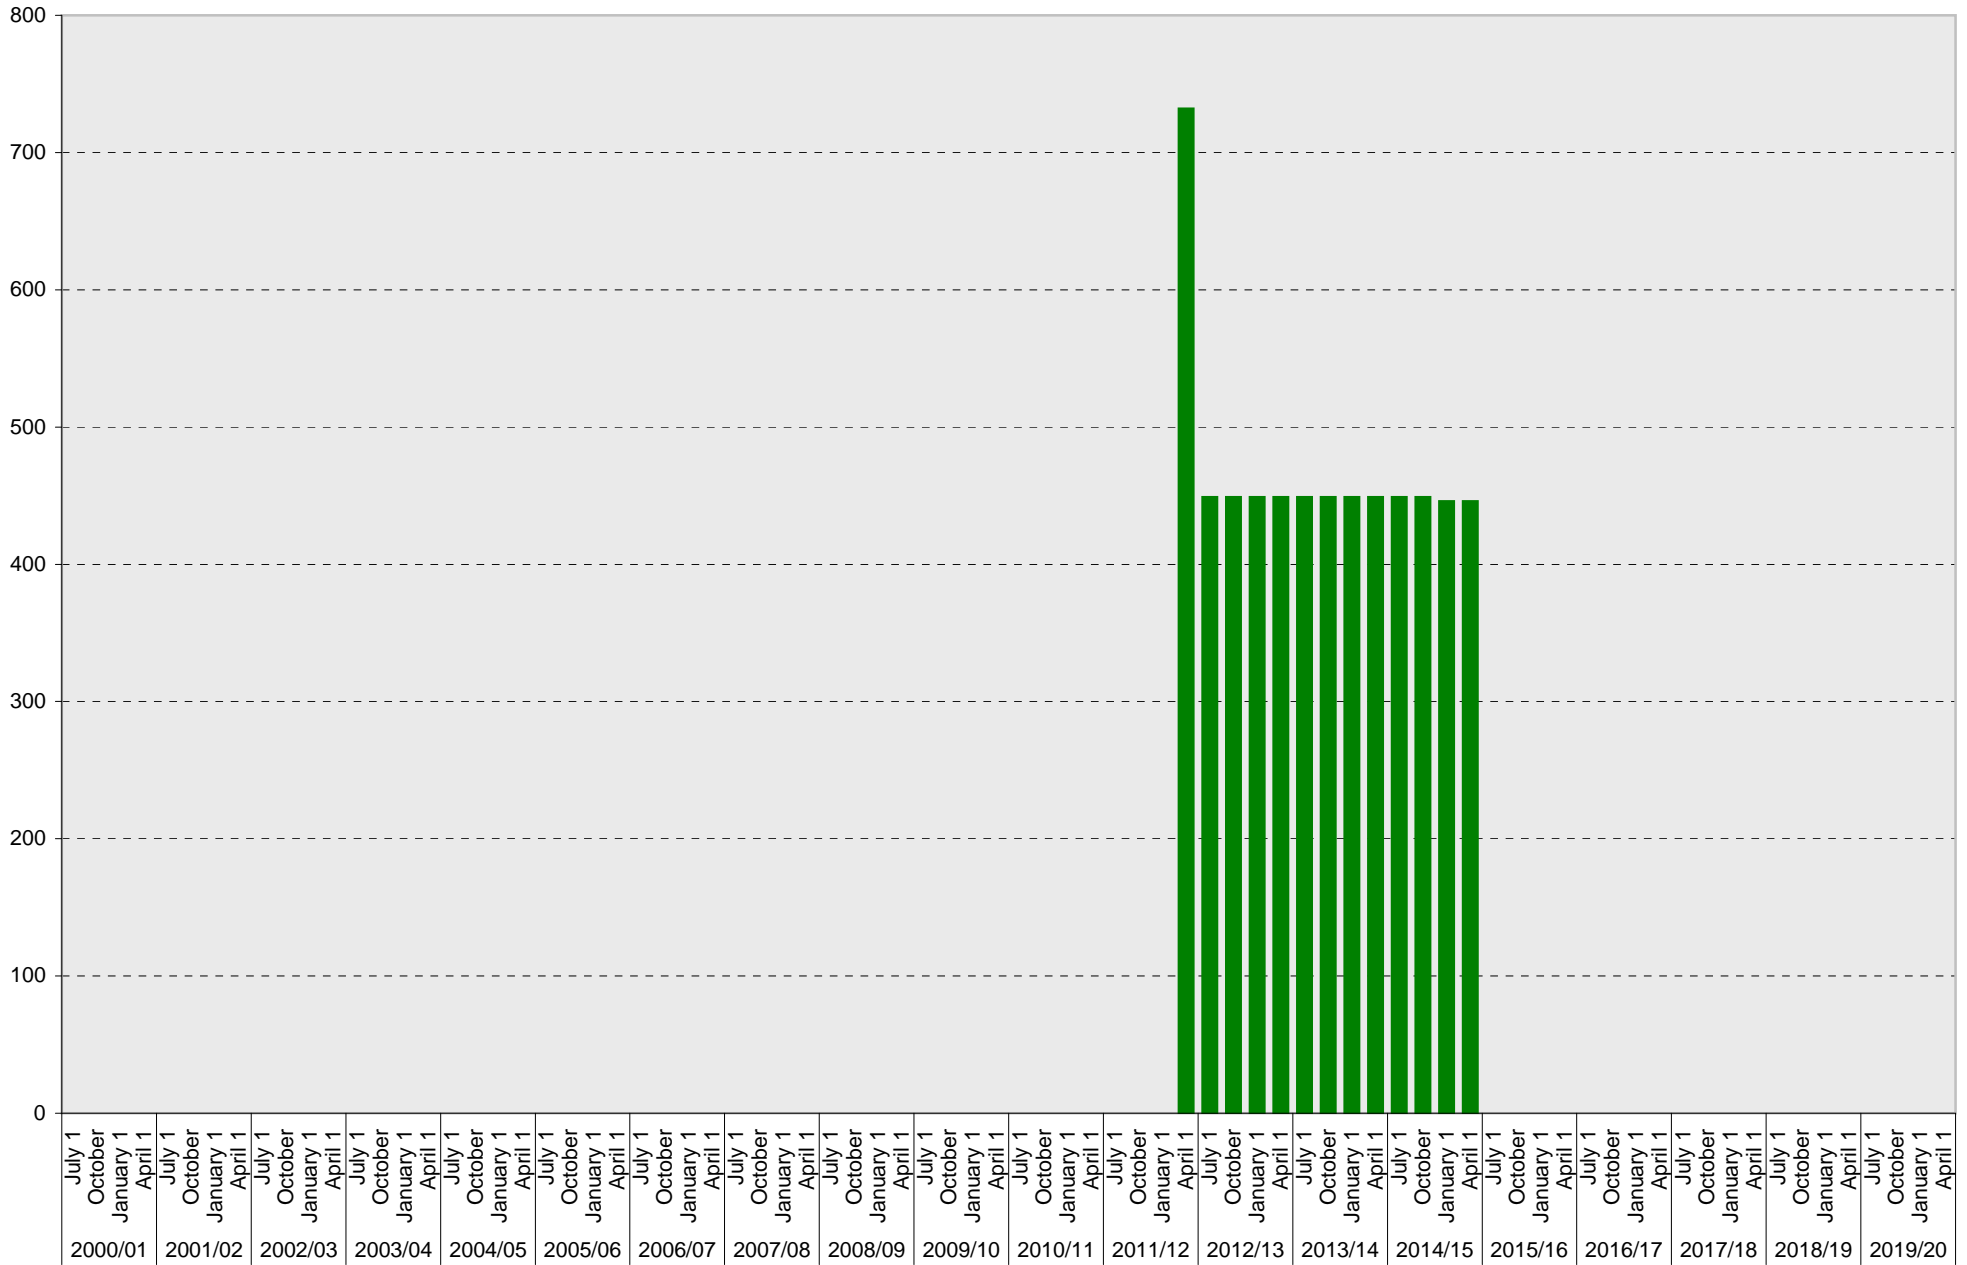

University of California, San Diego Parking Space Inventory

East Campus Structure 1 West: A Parking Spaces

University of California, San Diego Parking Space Inventory

East Campus Structure 1 West: B Parking Spaces

■ B

University of California, San Diego Parking Space Inventory

East Campus Structure 1 West: Visitor Parking Spaces

■ Visitor

University of California, San Diego Parking Space Inventory

East Campus Structure 1 West: Allocated Parking Spaces