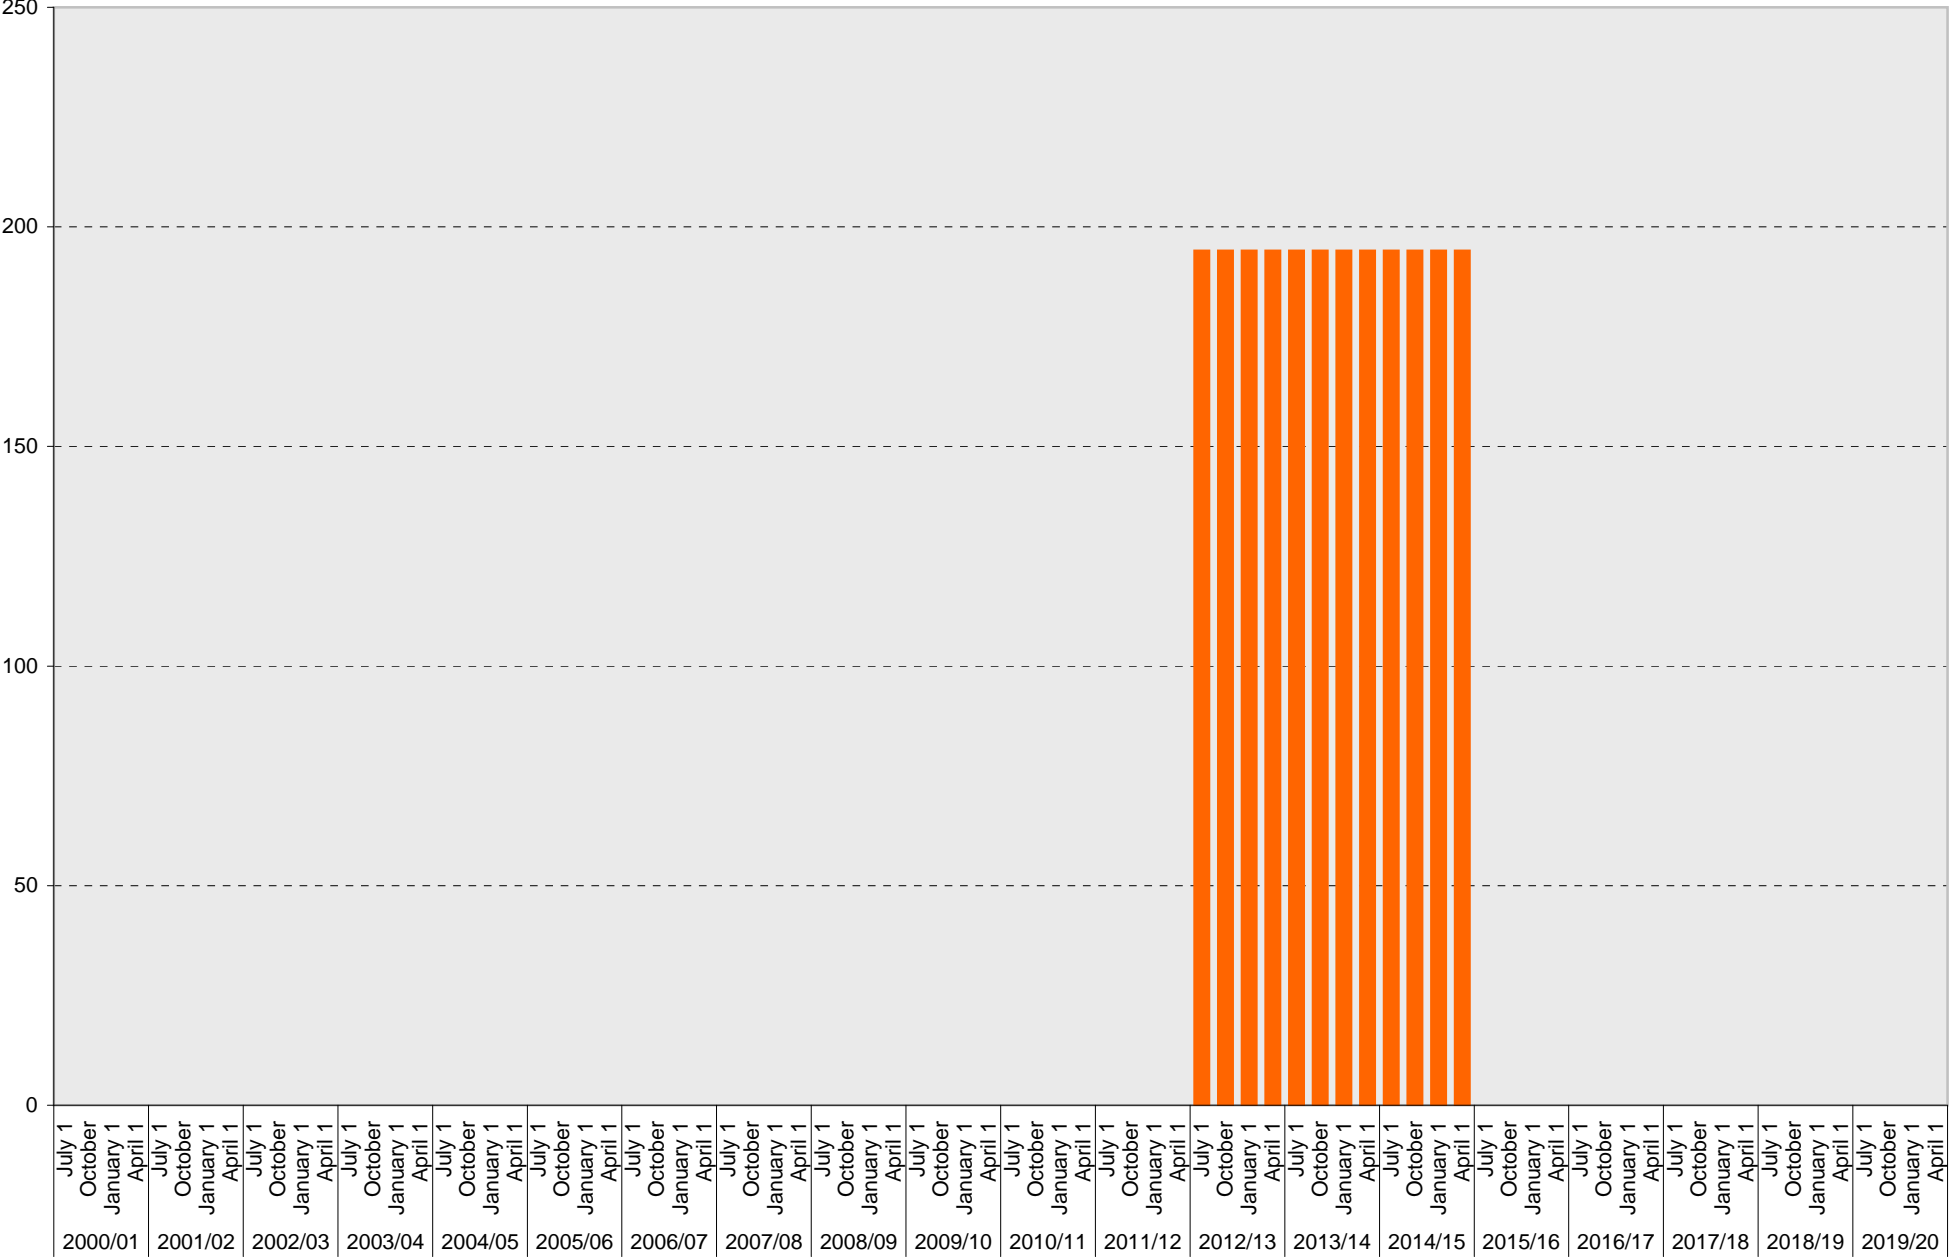

University of California, San Diego Parking Space Inventory

East Campus Structure 1 West: A Parking Spaces

University of California, San Diego Parking Space Inventory

East Campus Structure 1 West: B Parking Spaces

■ B

University of California, San Diego Parking Space Inventory

East Campus Structure 1 West: Visitor Parking Spaces

■ Visitor

University of California, San Diego Parking Space Inventory

East Campus Structure 1 West: Allocated Parking Spaces