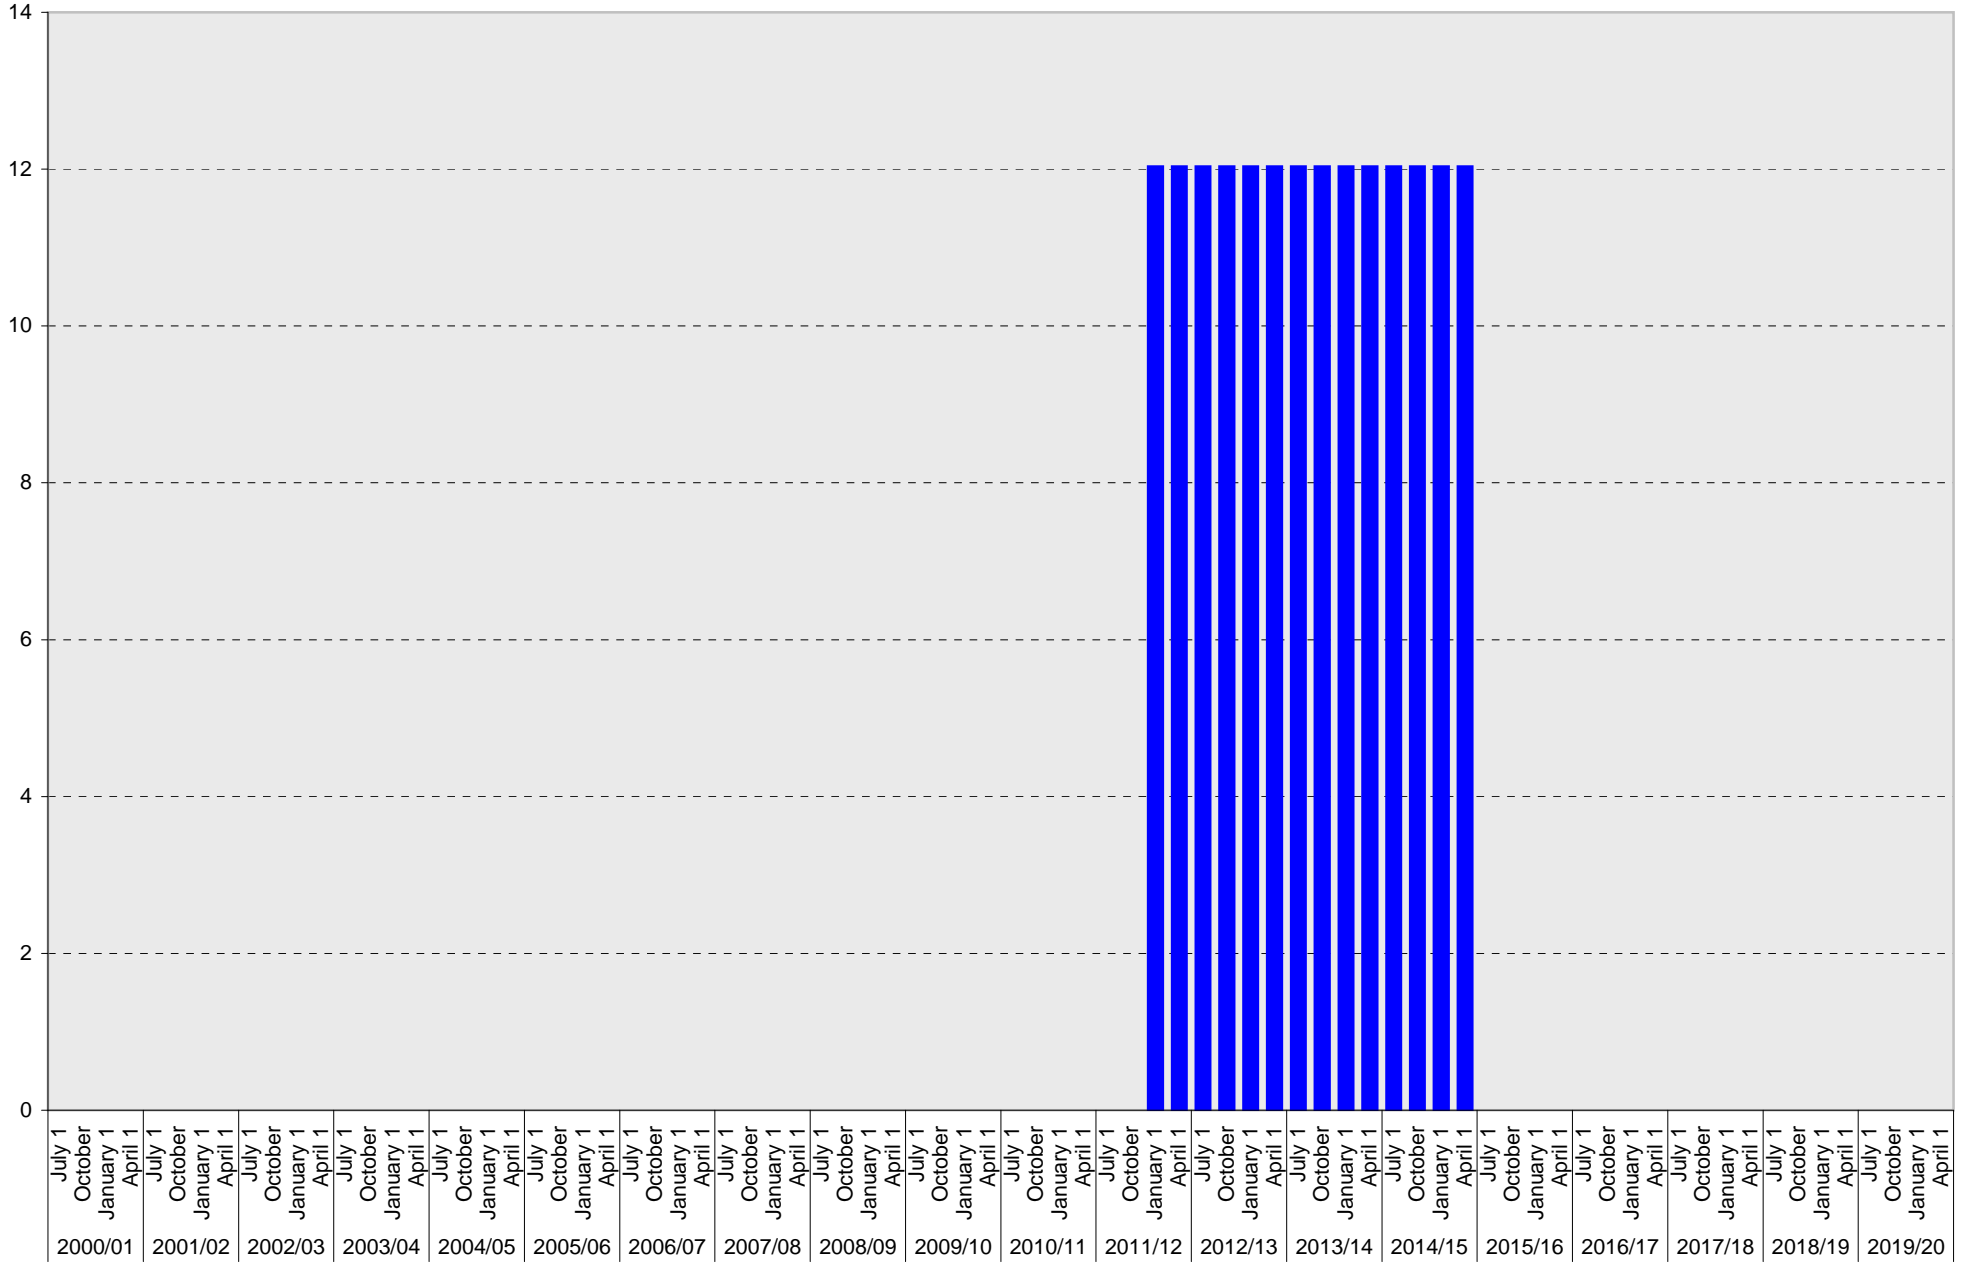

University of California, San Diego Parking Space Inventory East Campus Structure 1 East: B Parking Spaces

■ B

University of California, San Diego Parking Space Inventory East Campus Structure 1 East: Allocated Parking Spaces

■ Allocated

University of California, San Diego Parking Space Inventory East Campus Structure 1 East: Accessible Parking Spaces

■ Accessible

University of California, San Diego Parking Space Inventory

East Campus Structure 1 East: Total Parking Spaces