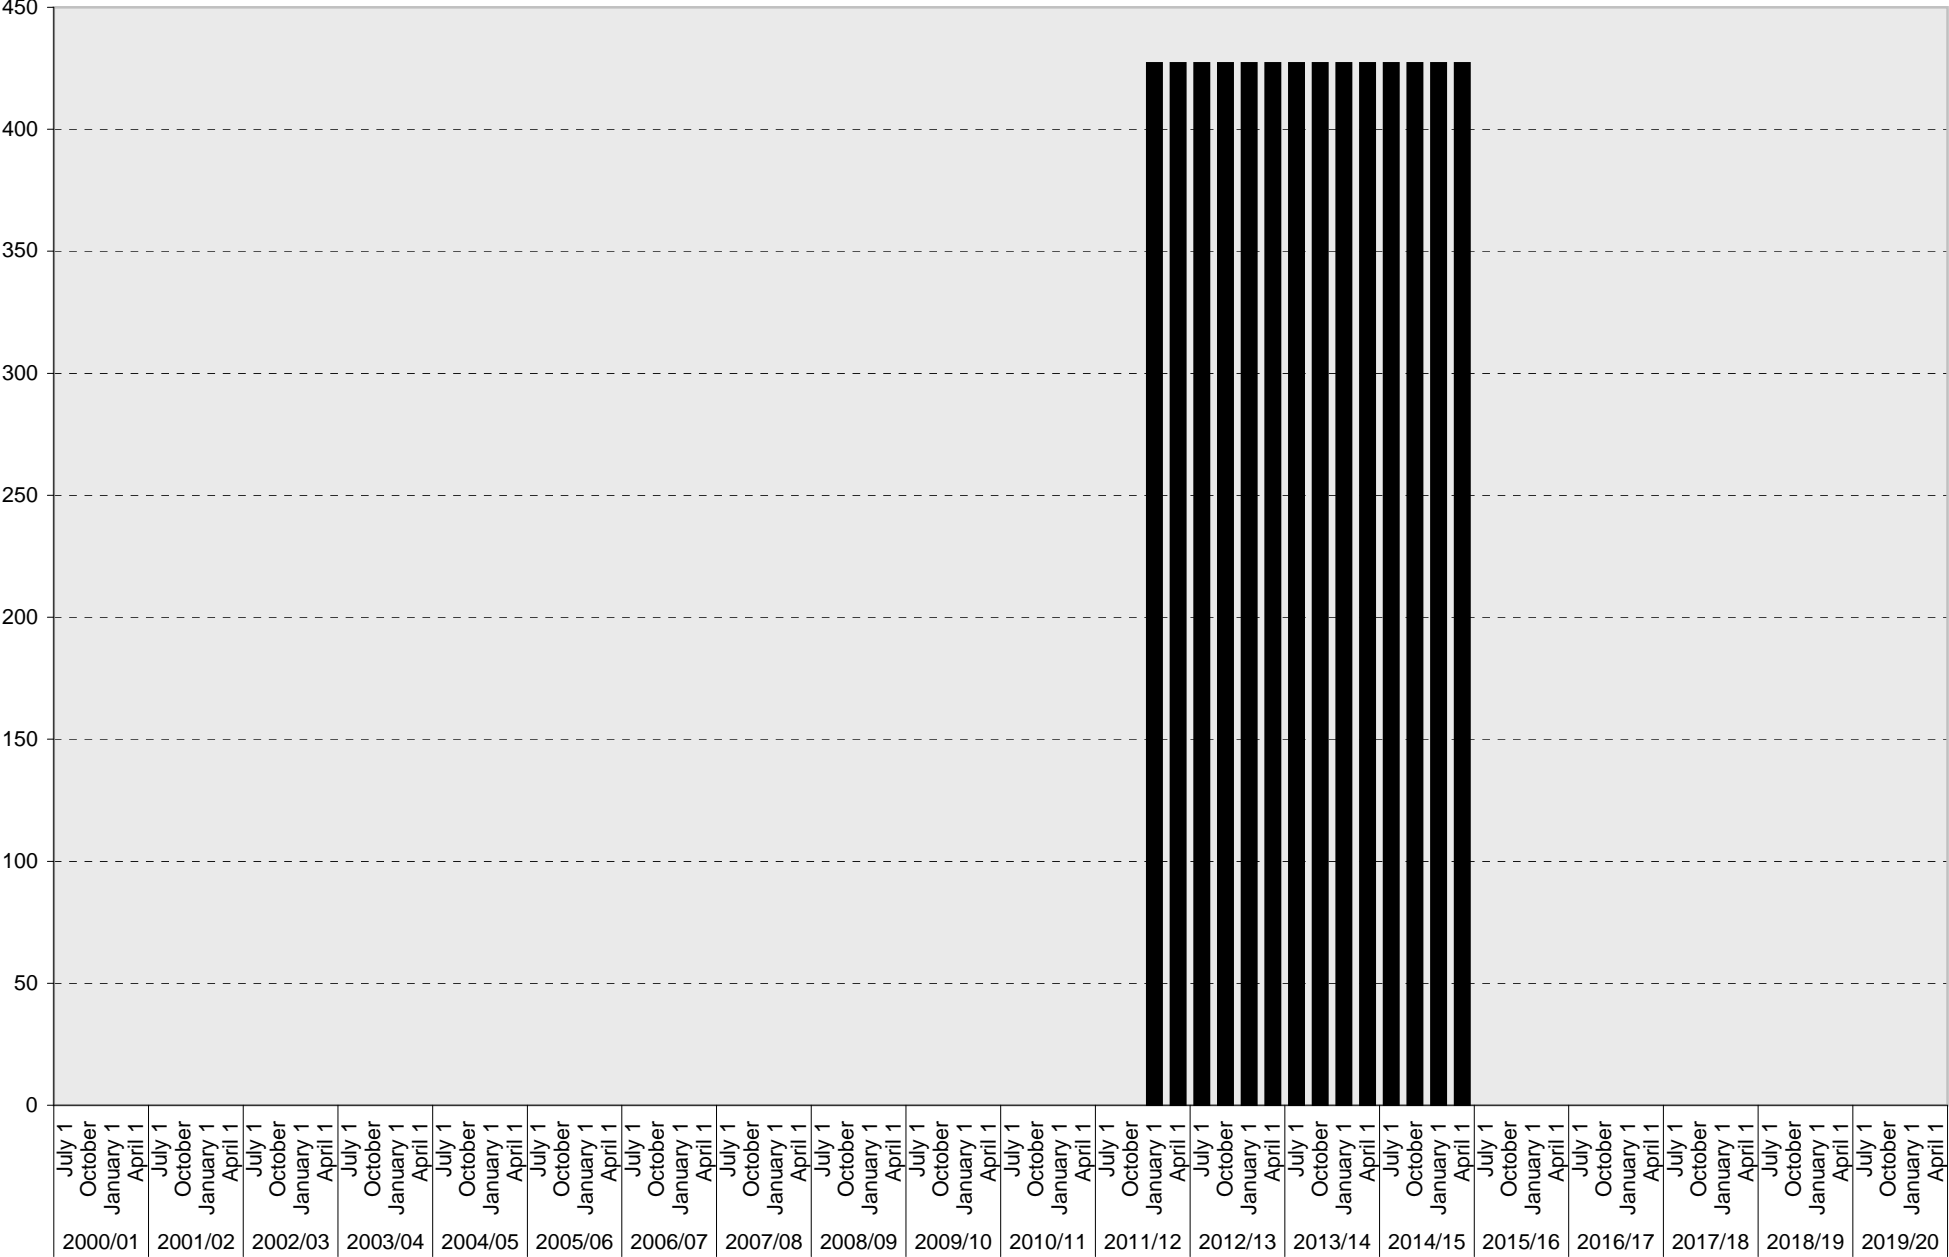

■ Allocated

University of California, San Diego Parking Space Inventory East Campus Structure 1 East: Accessible Parking Spaces

■ Accessible

University of California, San Diego Parking Space Inventory

East Campus Structure 1 East: Total Parking Spaces