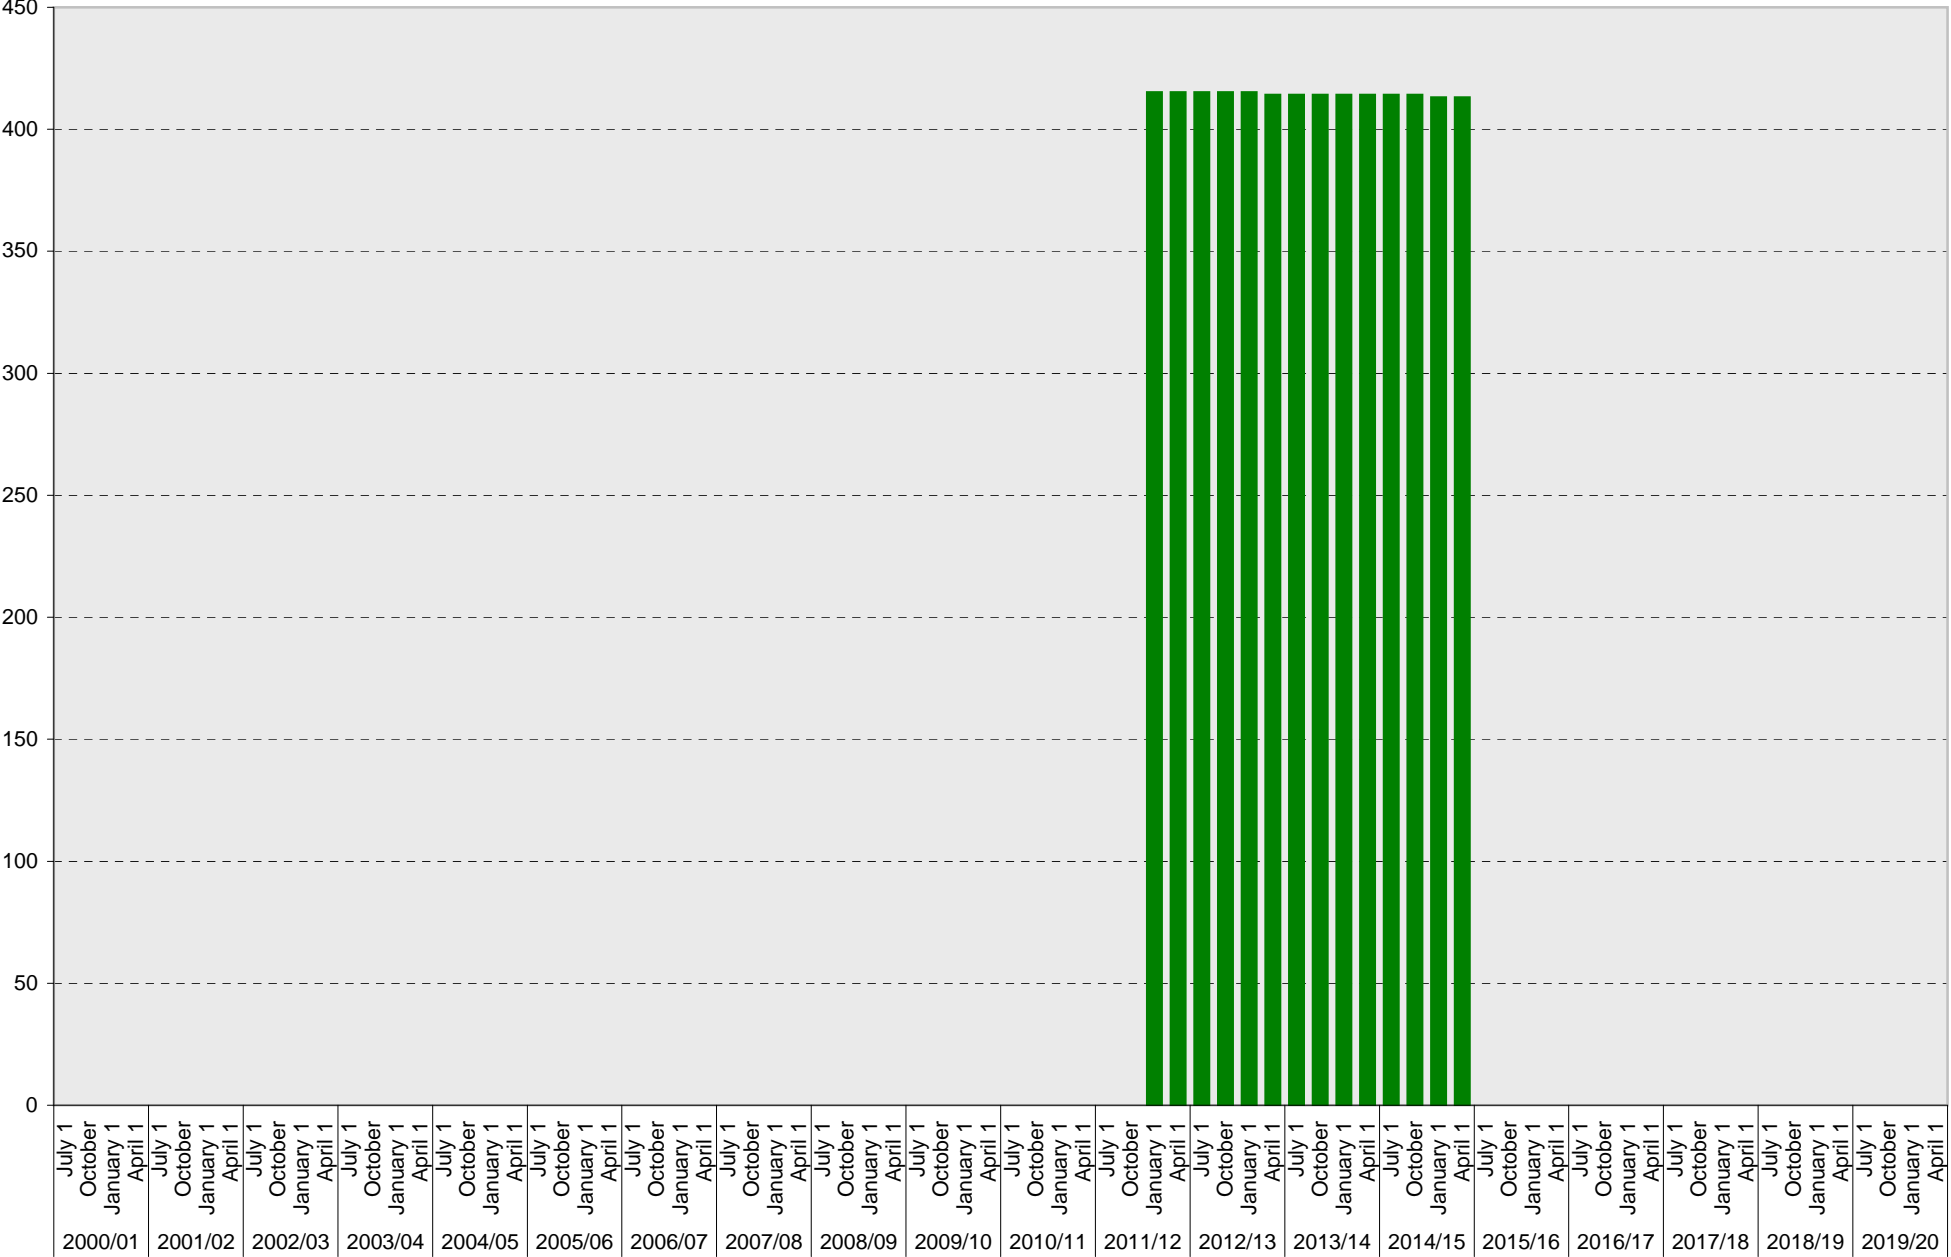

University of California, San Diego Parking Space Inventory East Campus Structure 1 East: B Parking Spaces

■ B

University of California, San Diego Parking Space Inventory East Campus Structure 1 East: Allocated Parking Spaces

■ Allocated

University of California, San Diego Parking Space Inventory East Campus Structure 1 East: Accessible Parking Spaces

■ Accessible

University of California, San Diego Parking Space Inventory

East Campus Structure 1 East: Total Parking Spaces