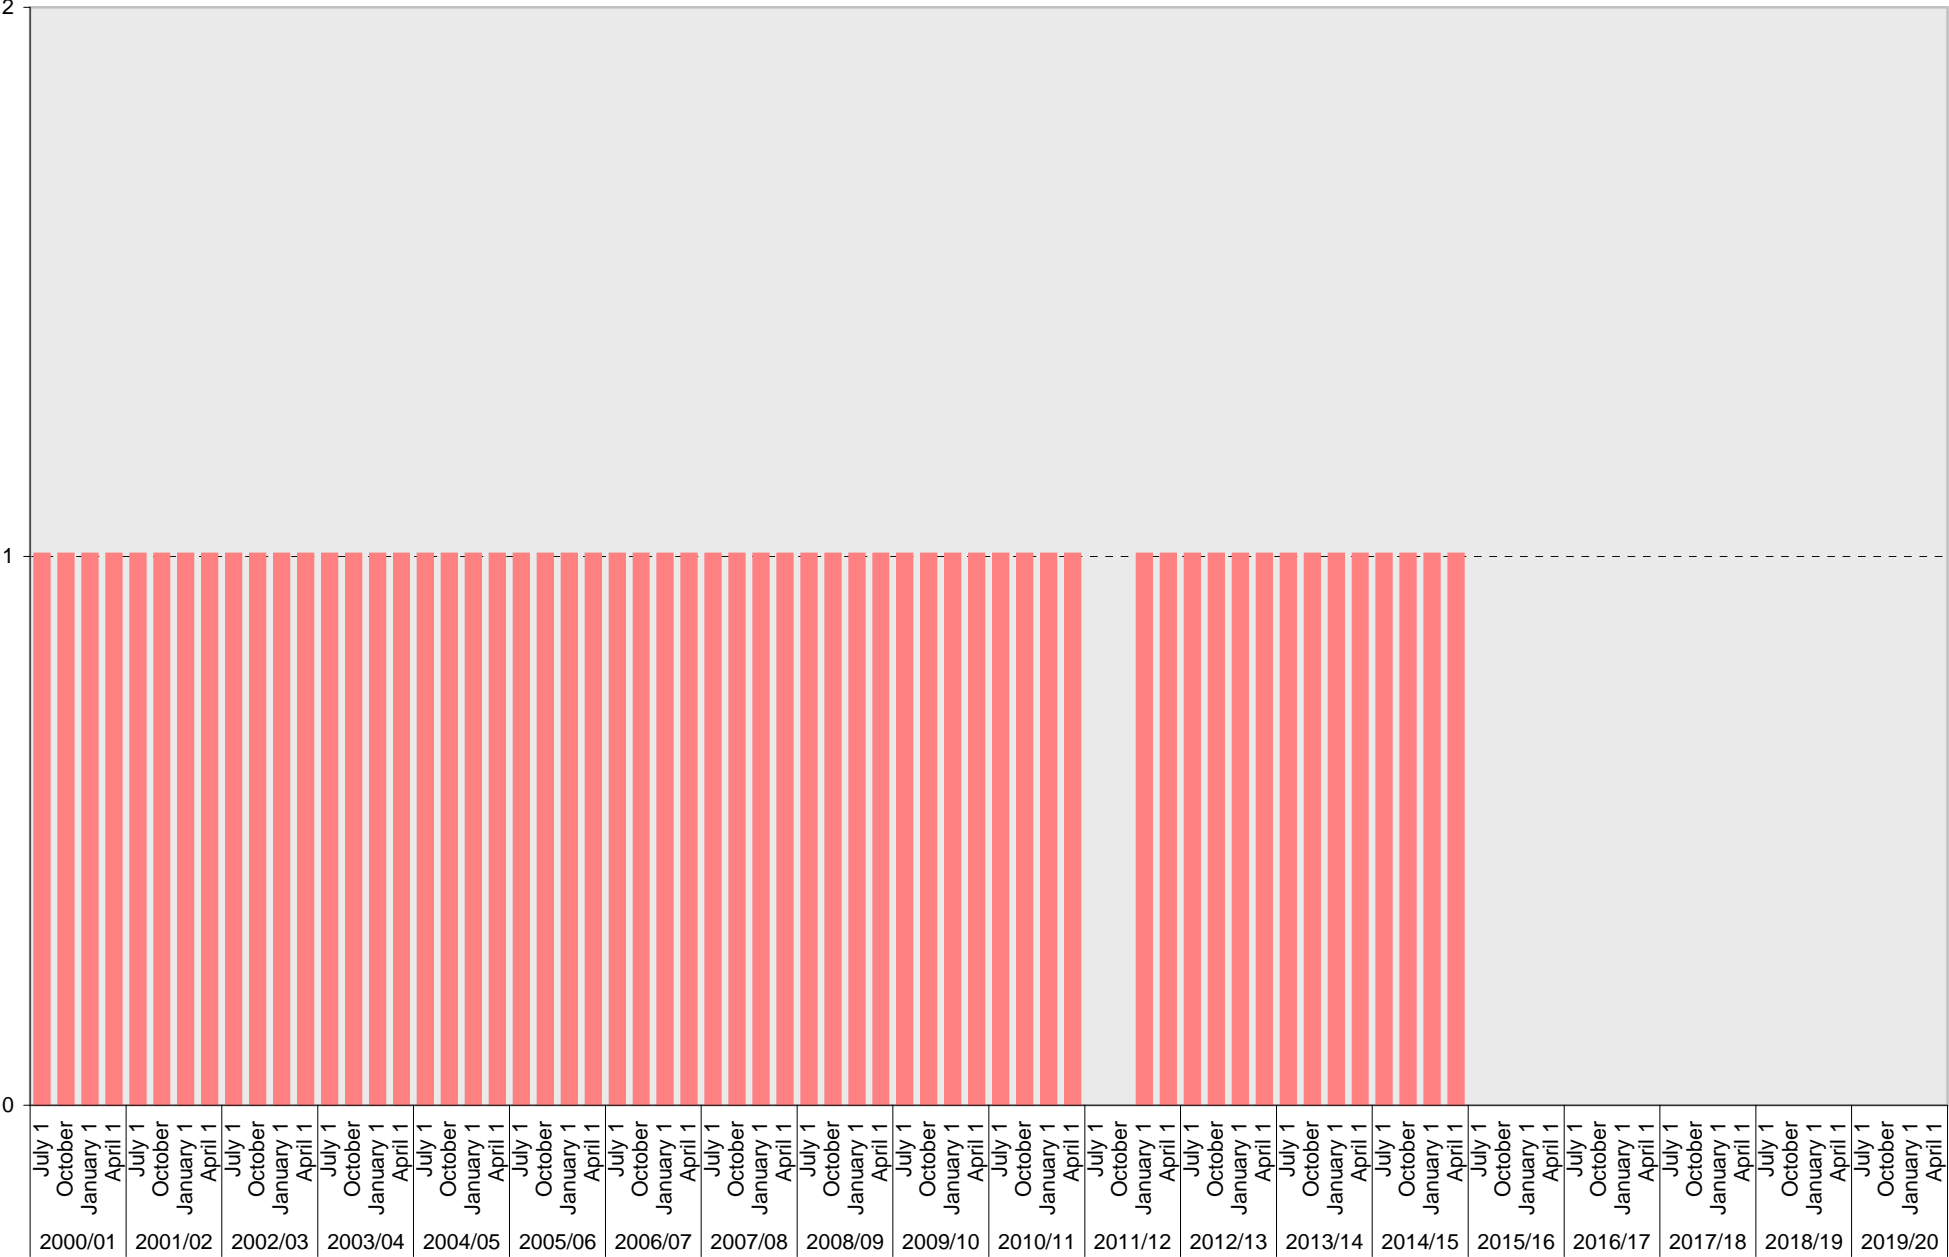

■ Allocated

University of California, San Diego Parking Space Inventory

Torrey Pines Center North: Accessible Parking Spaces

■ Accessible

University of California, San Diego Parking Space Inventory
Torrey Pines Center North: Service Yard Parking Spaces