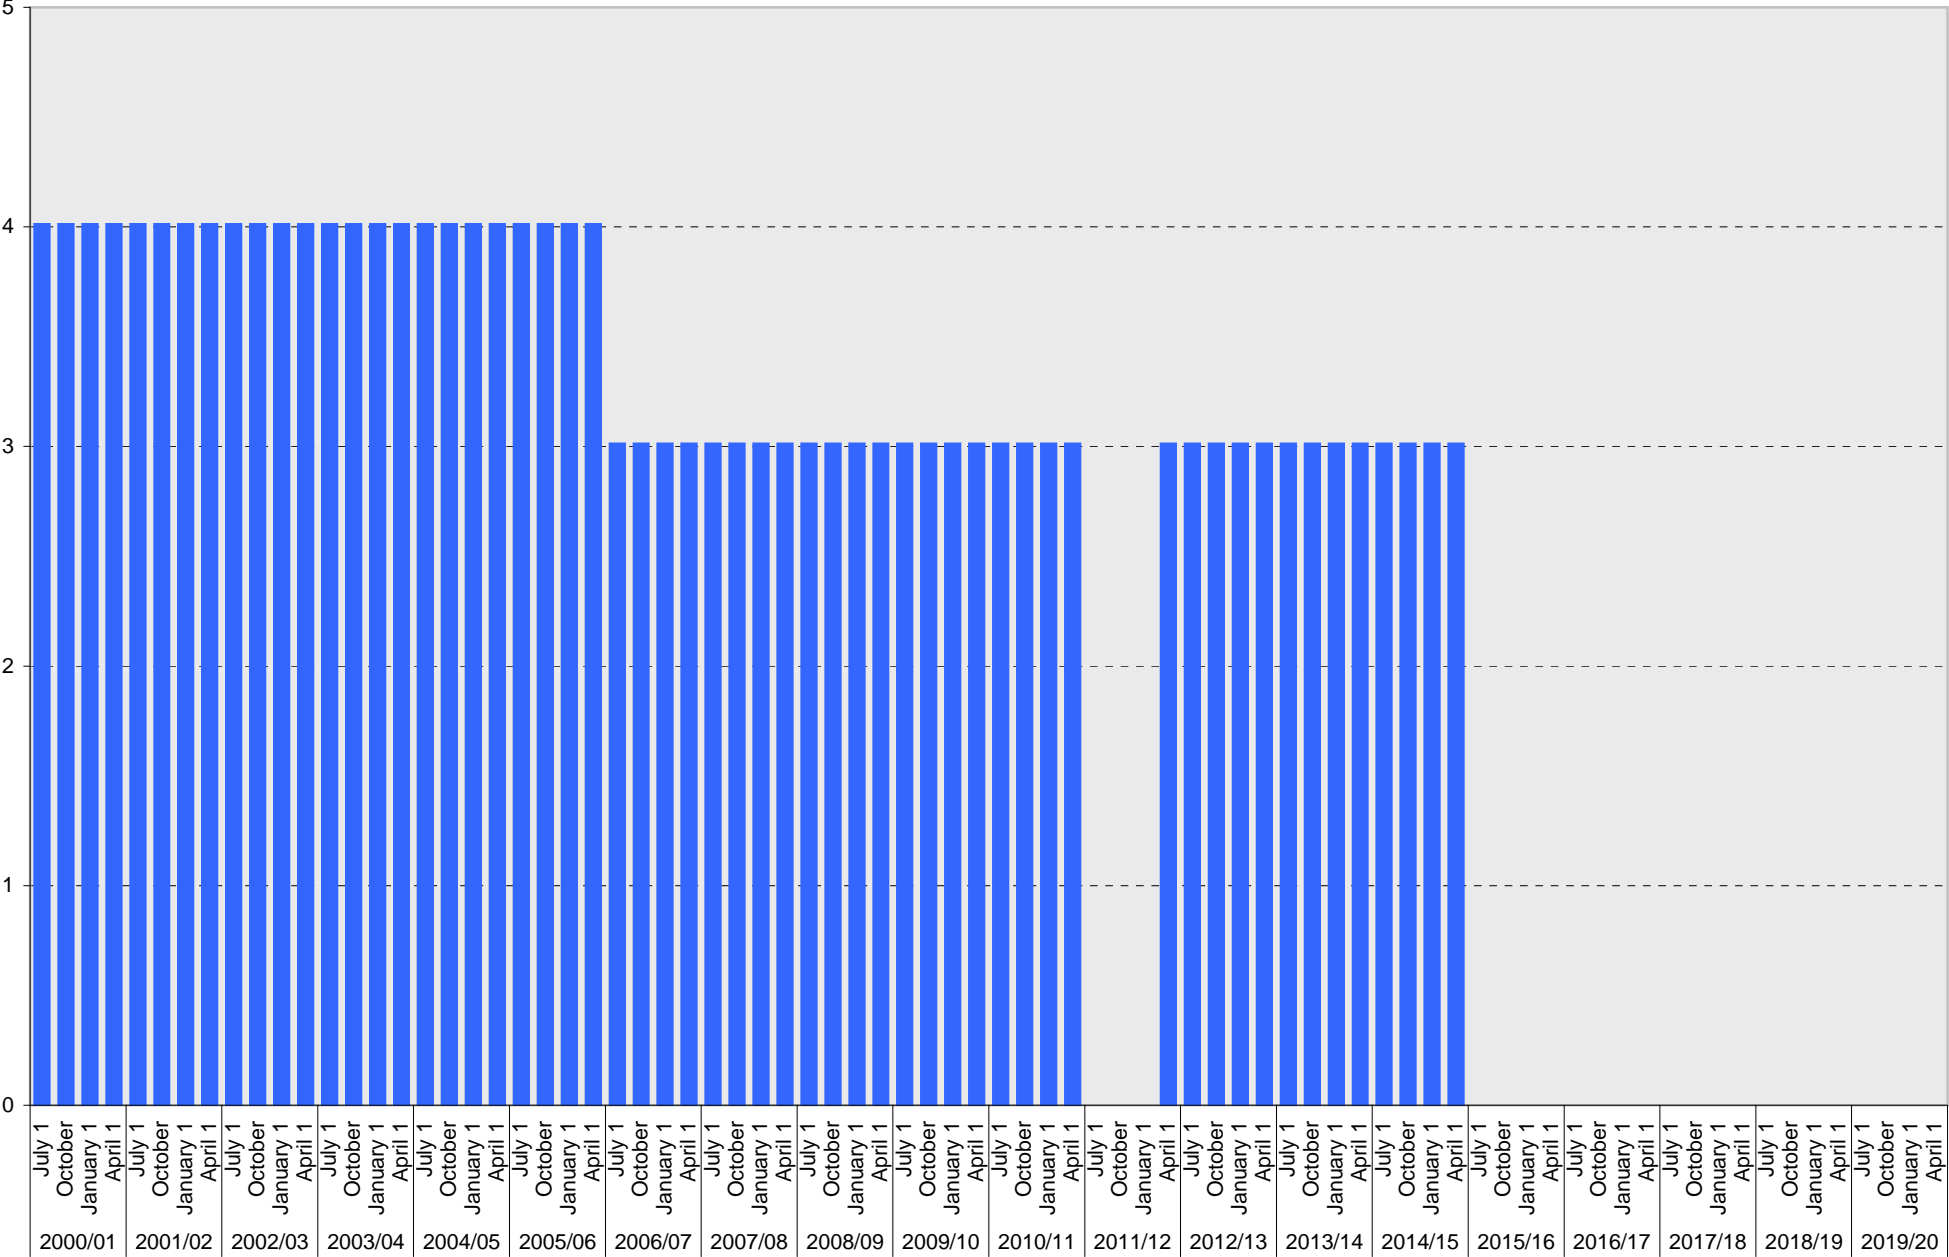

University of California, San Diego Parking Space Inventory
Torrey Pines Center North: Reserved Parking Spaces

Reserved