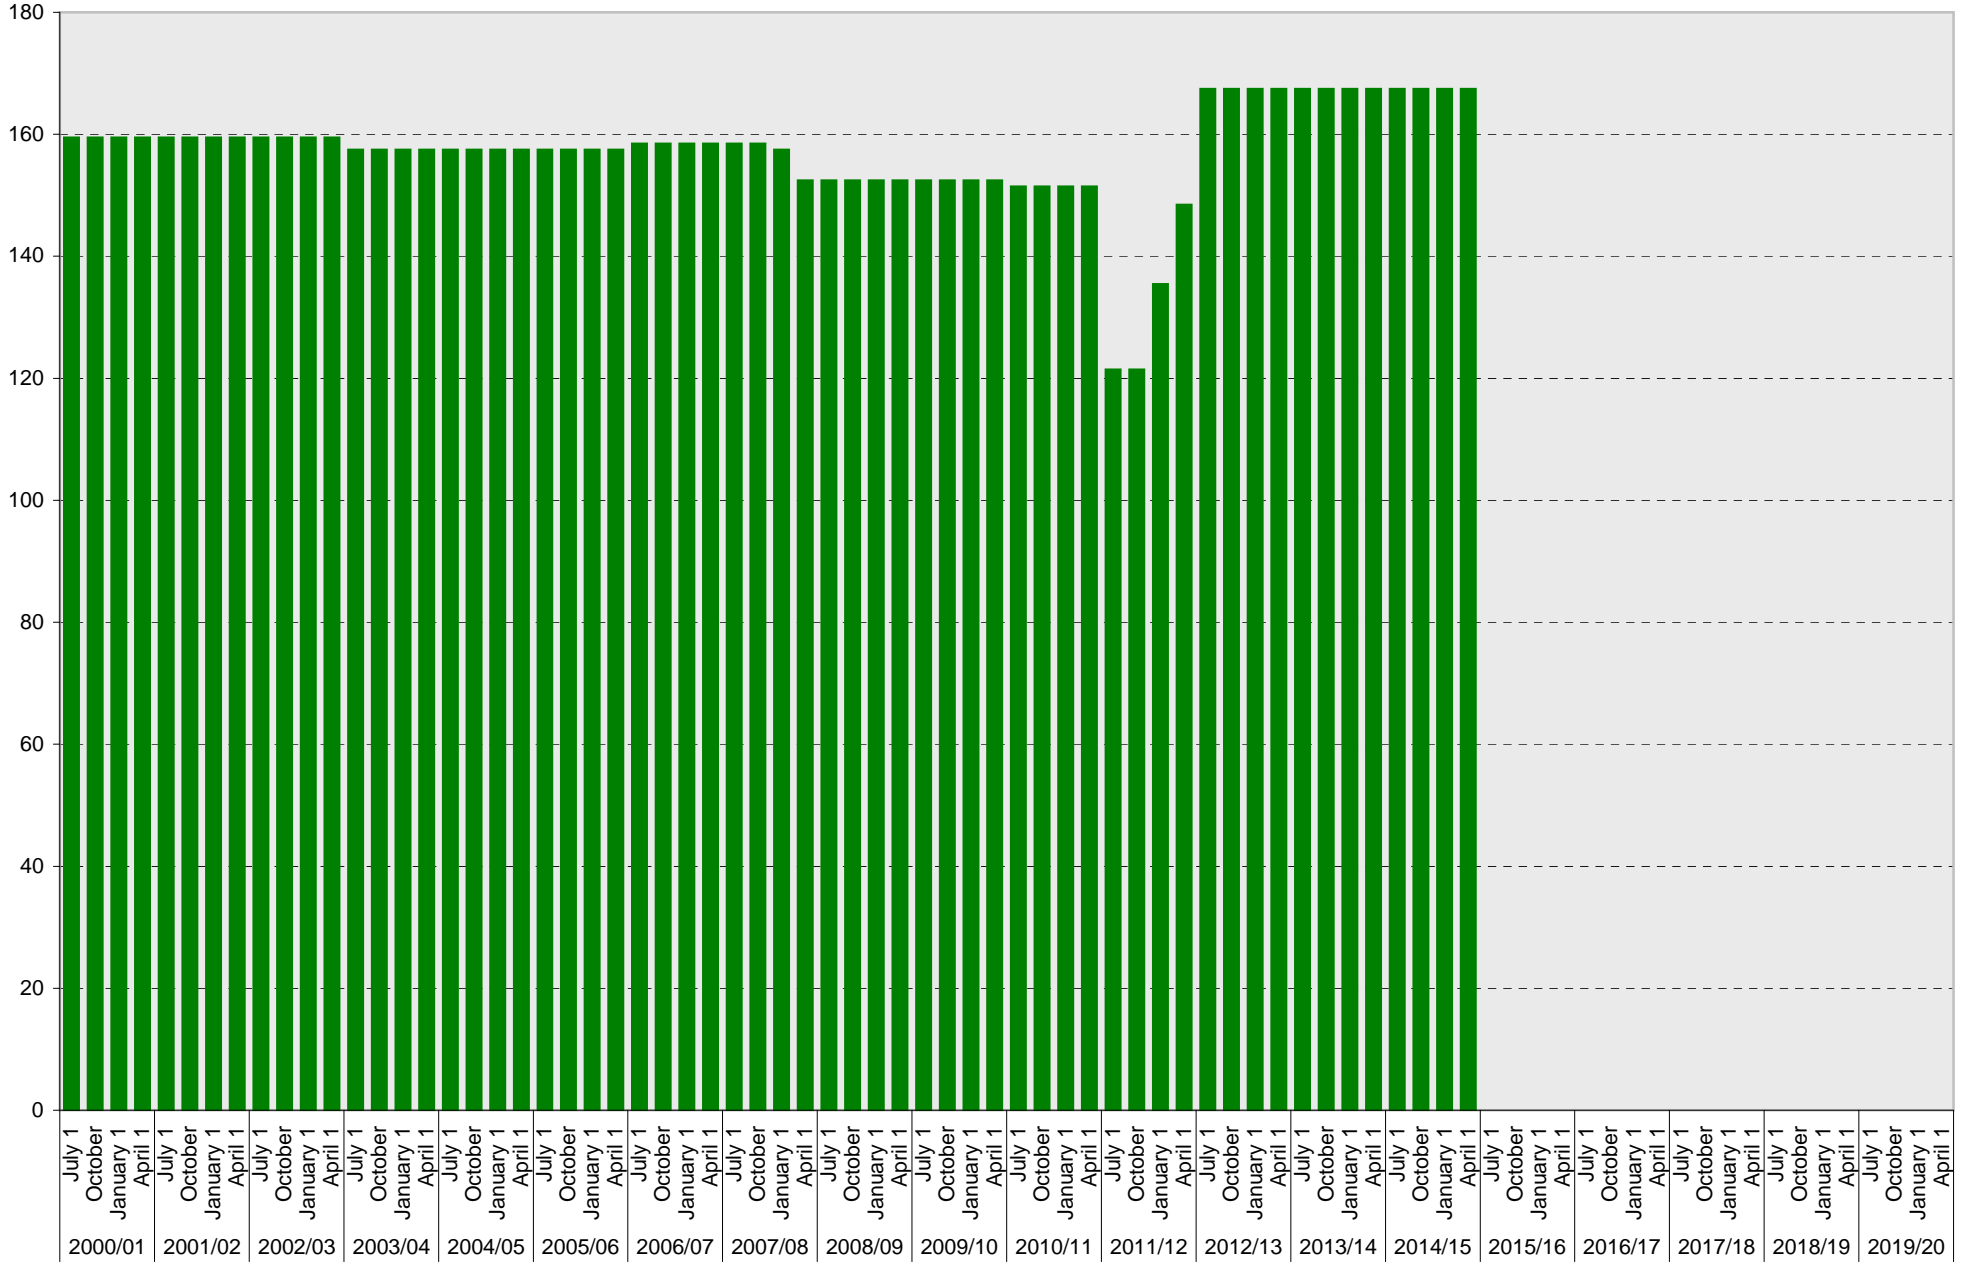

University of California, San Diego Parking Space Inventory

Torrey Pines Center North: B Parking Spaces

■ B

University of California, San Diego Parking Space Inventory

Torrey Pines Center North: S Parking Spaces

■ S

University of California, San Diego Parking Space Inventory
Torrey Pines Center North: Reserved Parking Spaces

Reserved

University of California, San Diego Parking Space Inventory

Torrey Pines Center North: Allocated Parking Spaces