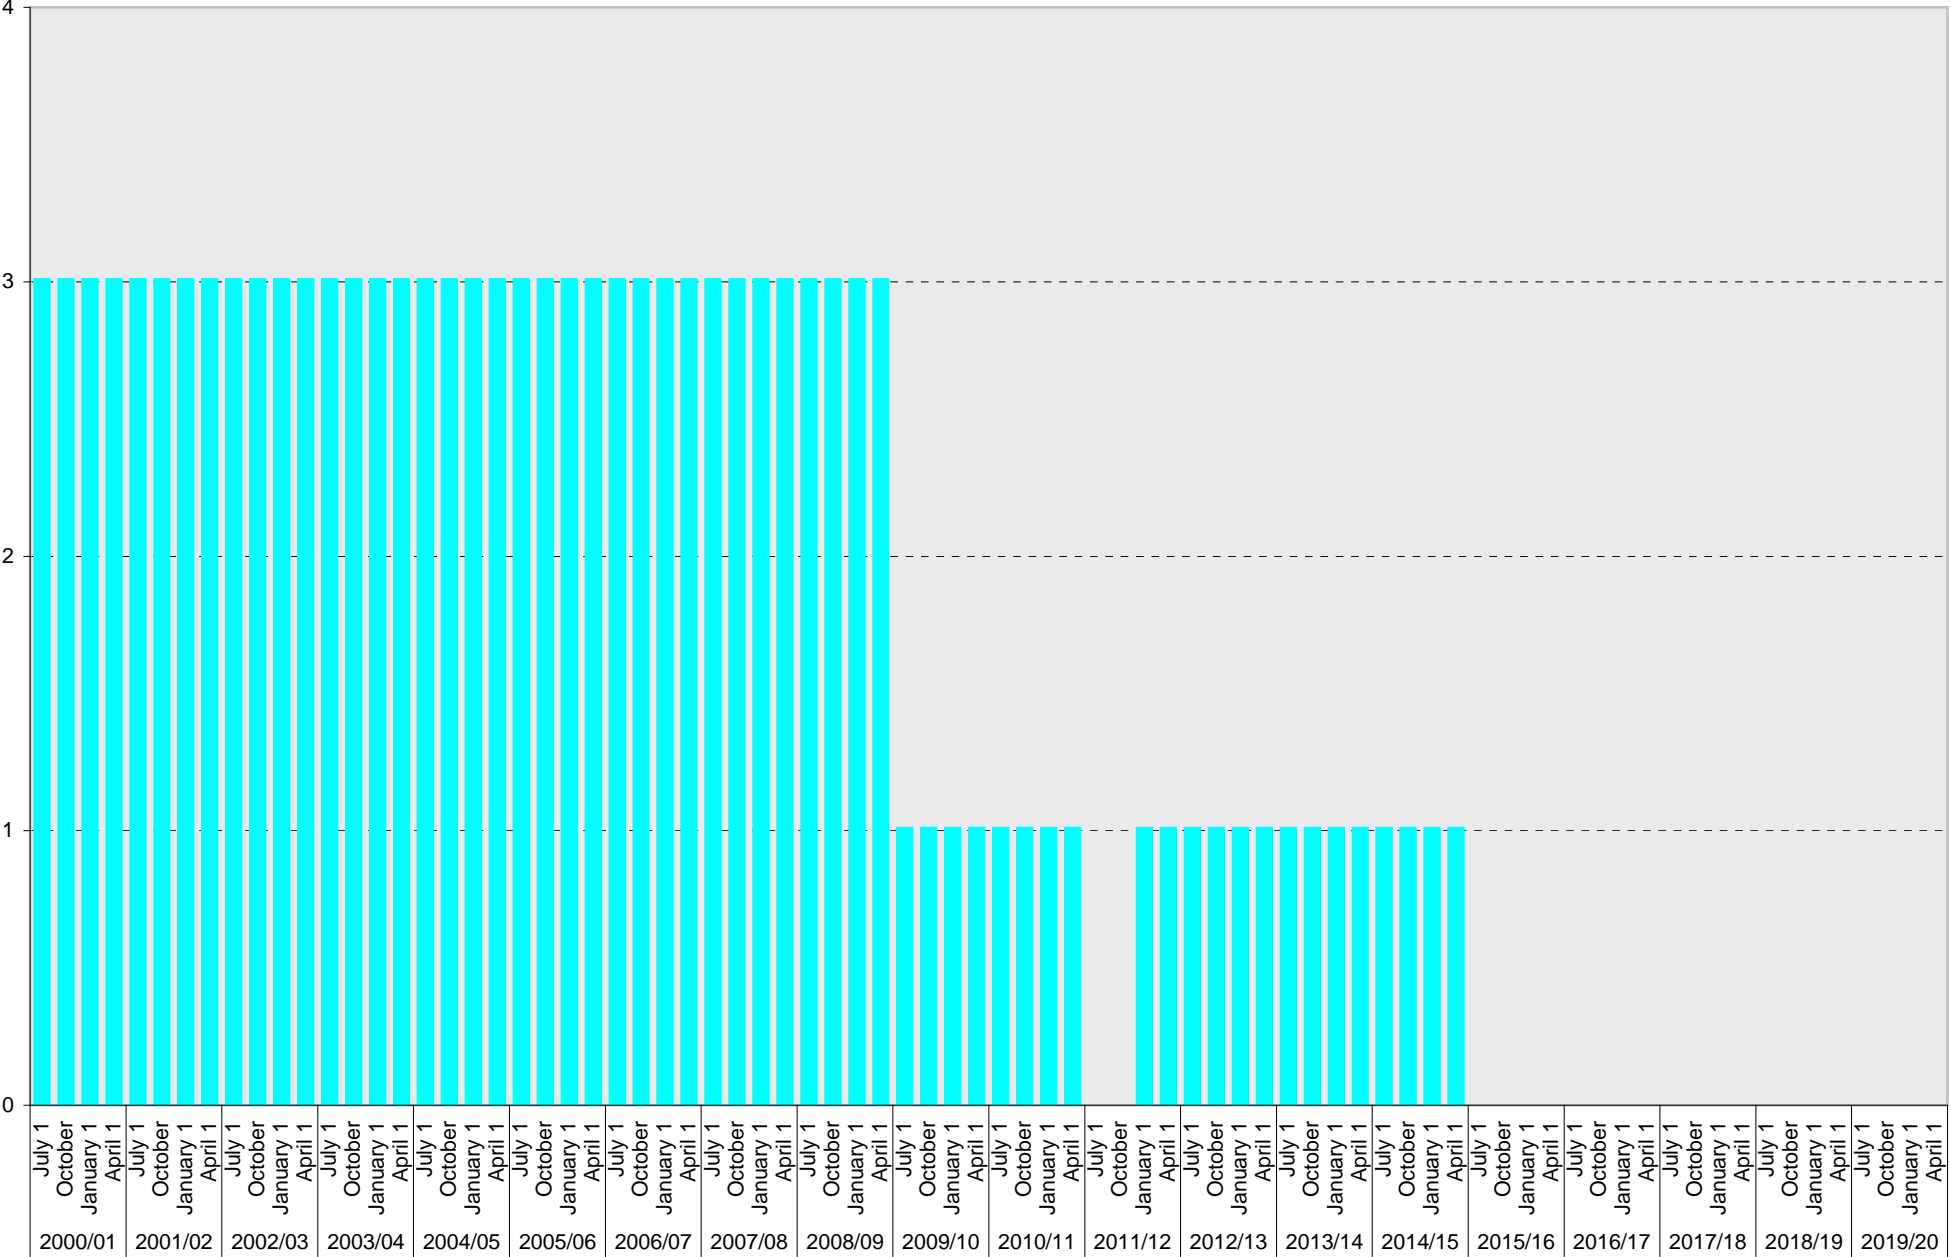

University of California, San Diego Parking Space Inventory
Torrey Pines Center North: Loading Parking Spaces

■ Loading