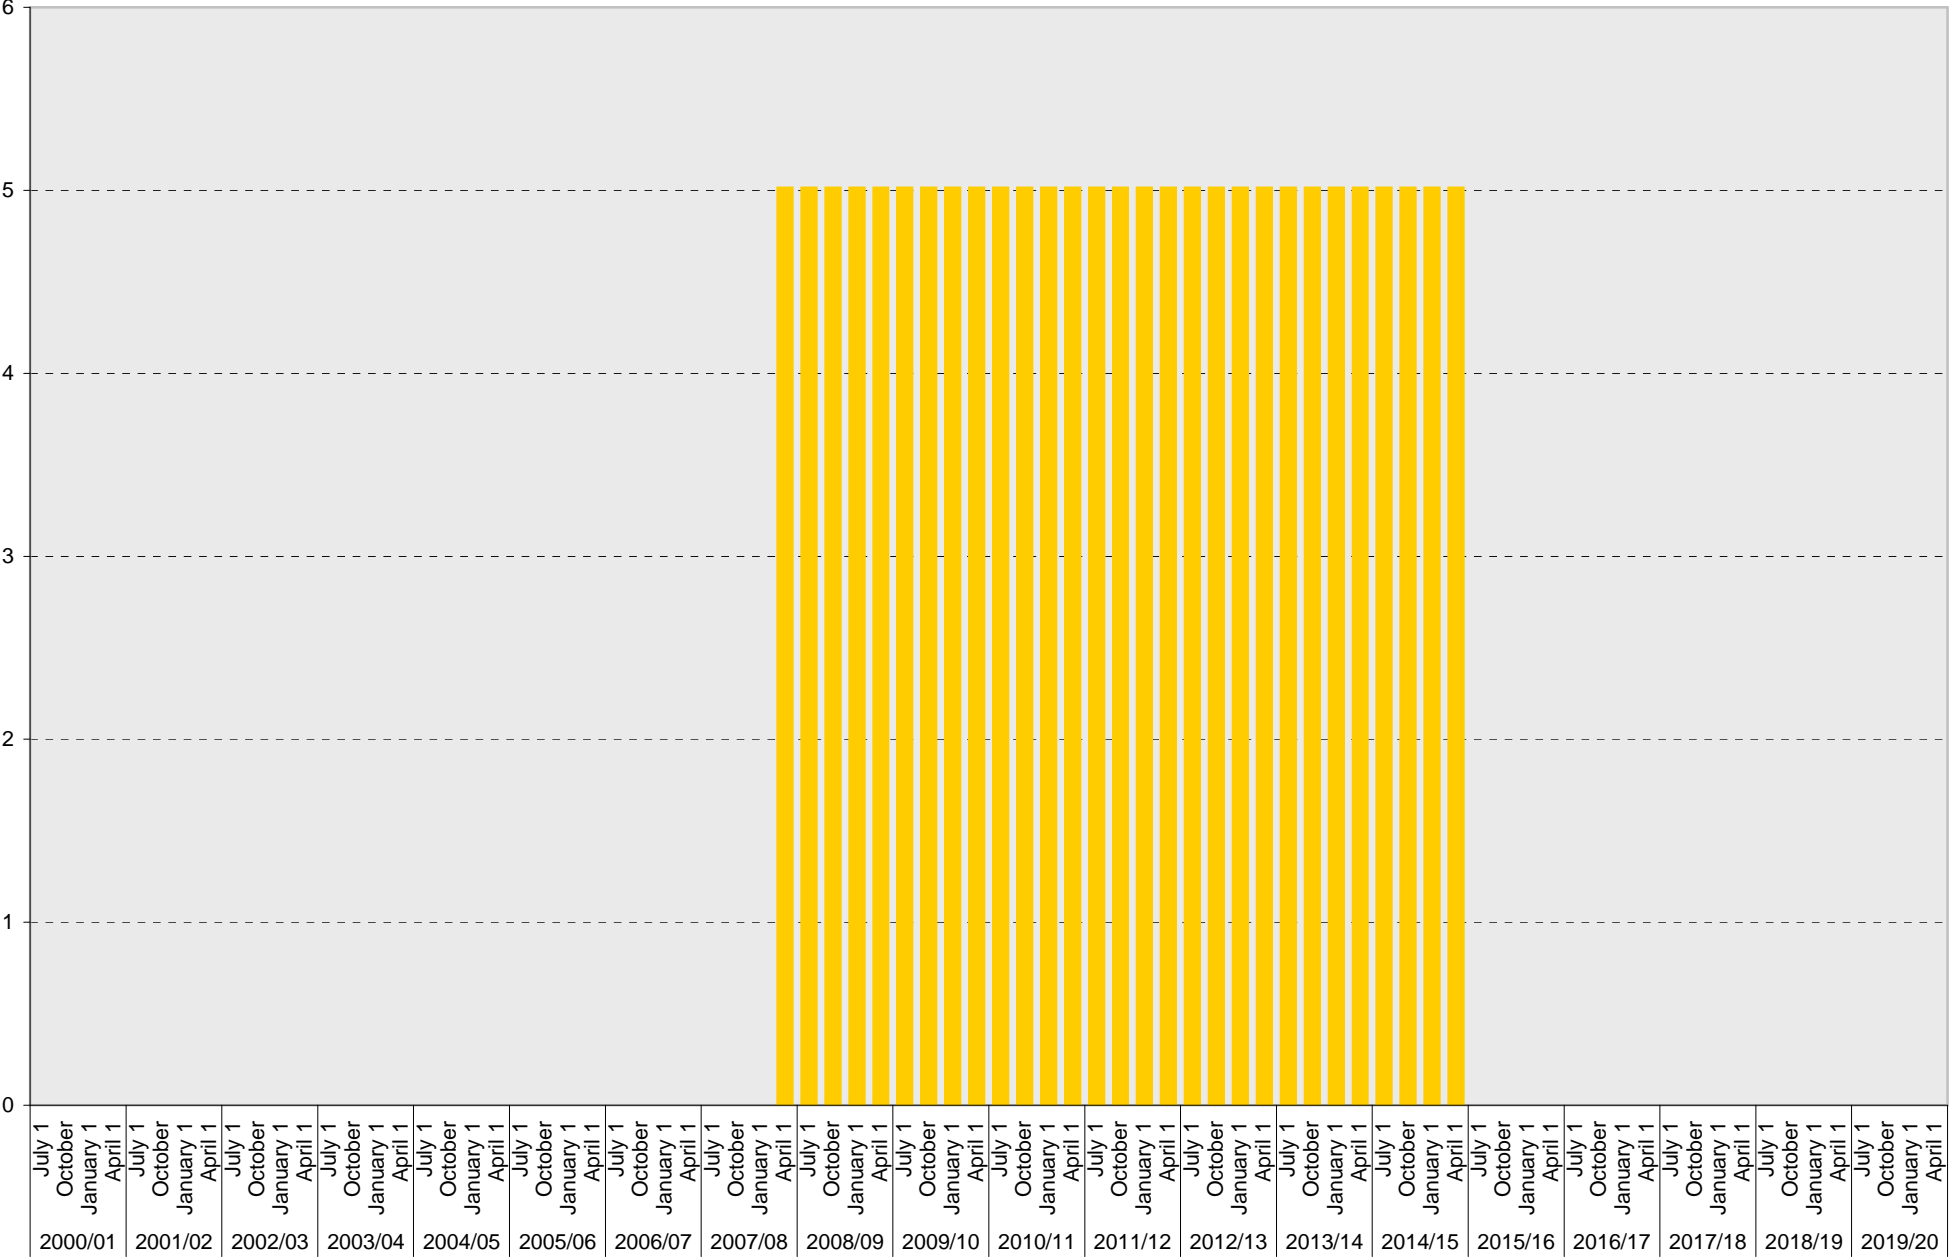

University of California, San Diego Parking Space Inventory

Torrey Pines Center North: B Parking Spaces

■ B

University of California, San Diego Parking Space Inventory

Torrey Pines Center North: S Parking Spaces

■ S

University of California, San Diego Parking Space Inventory
Torrey Pines Center North: Reserved Parking Spaces

Reserved

University of California, San Diego Parking Space Inventory

Torrey Pines Center North: Allocated Parking Spaces