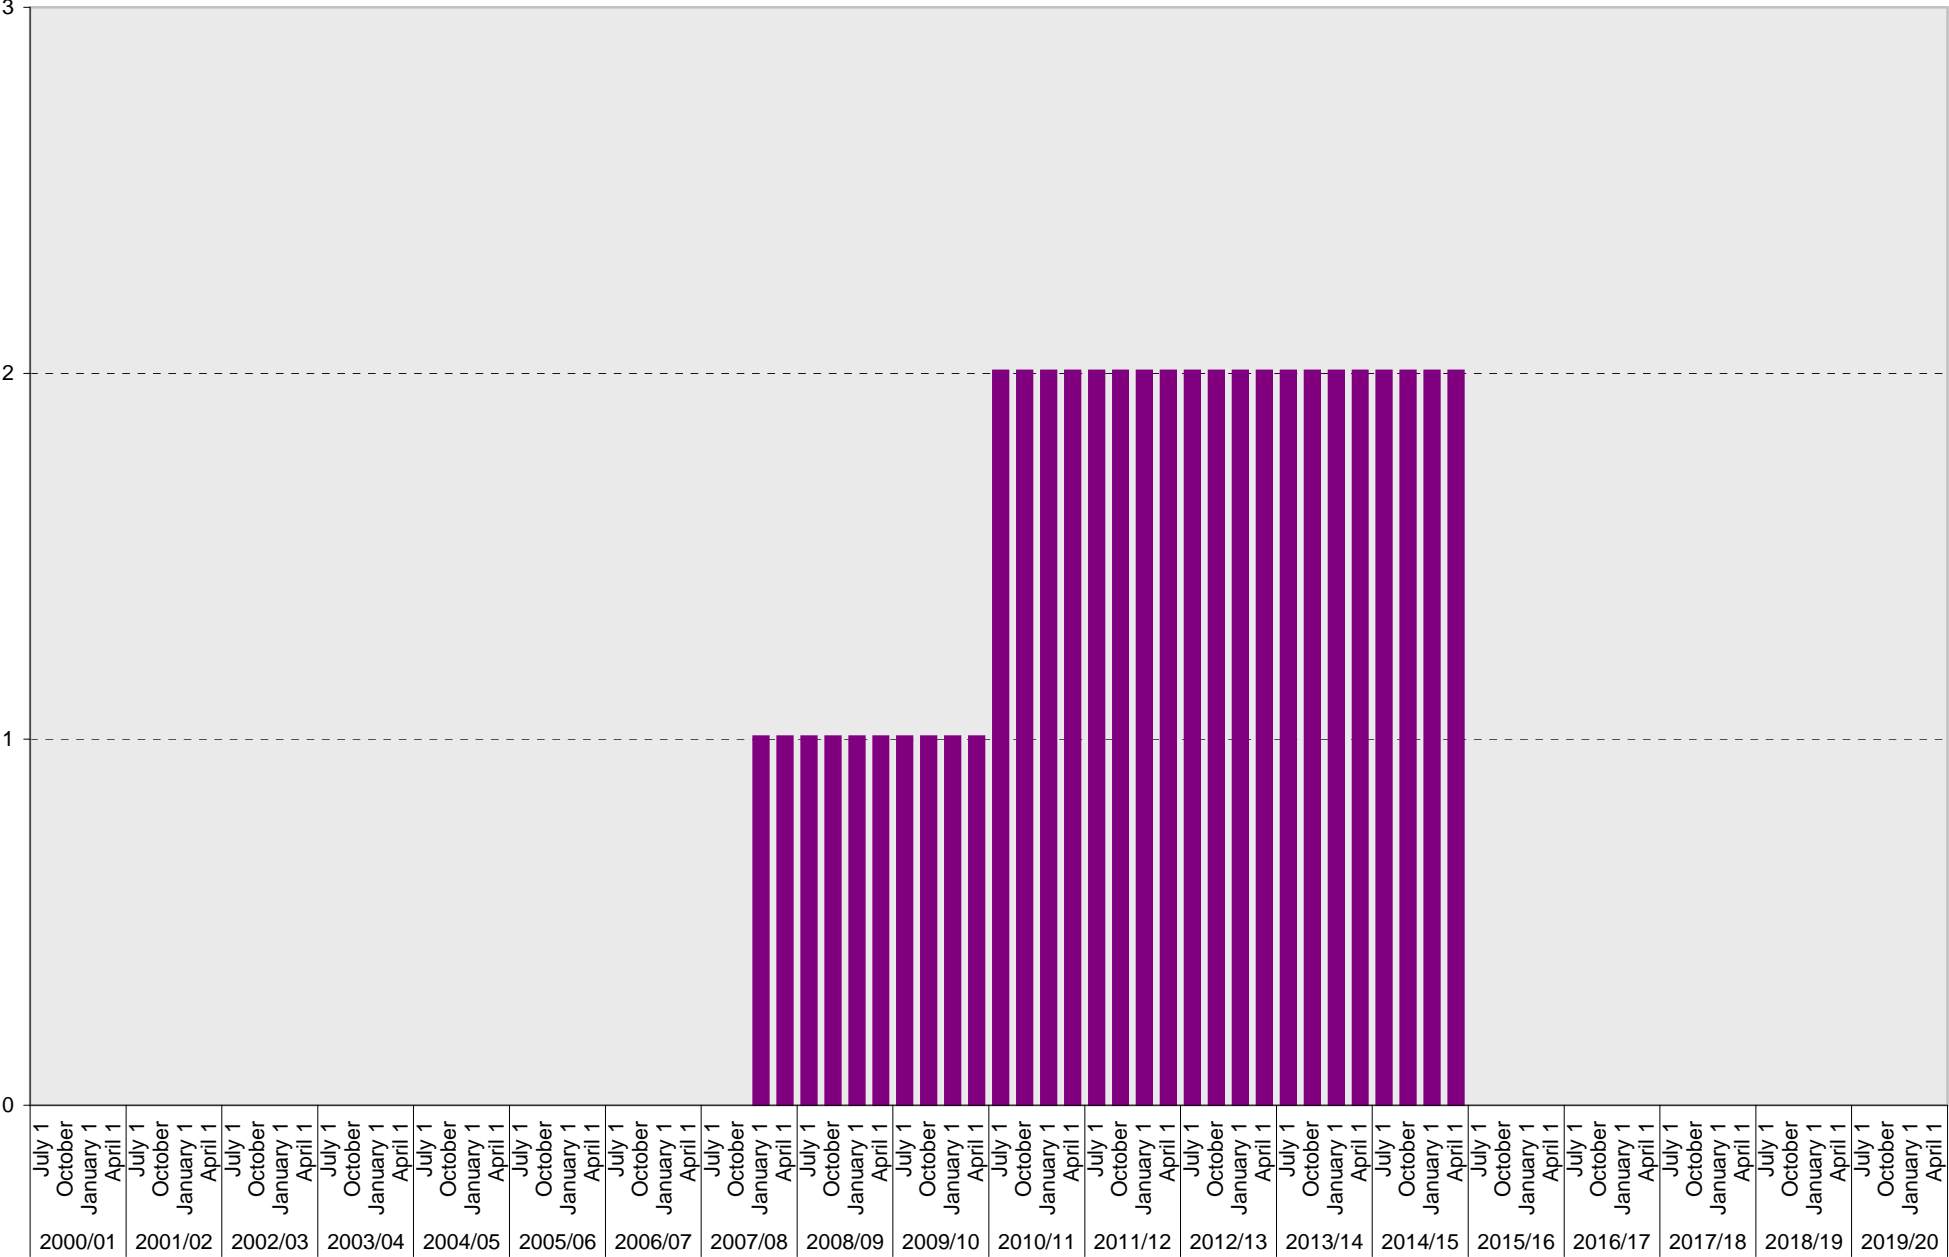

■ S

University of California, San Diego Parking Space Inventory
Torrey Pines Center North: Reserved Parking Spaces

Reserved

University of California, San Diego Parking Space Inventory

Torrey Pines Center North: Allocated Parking Spaces