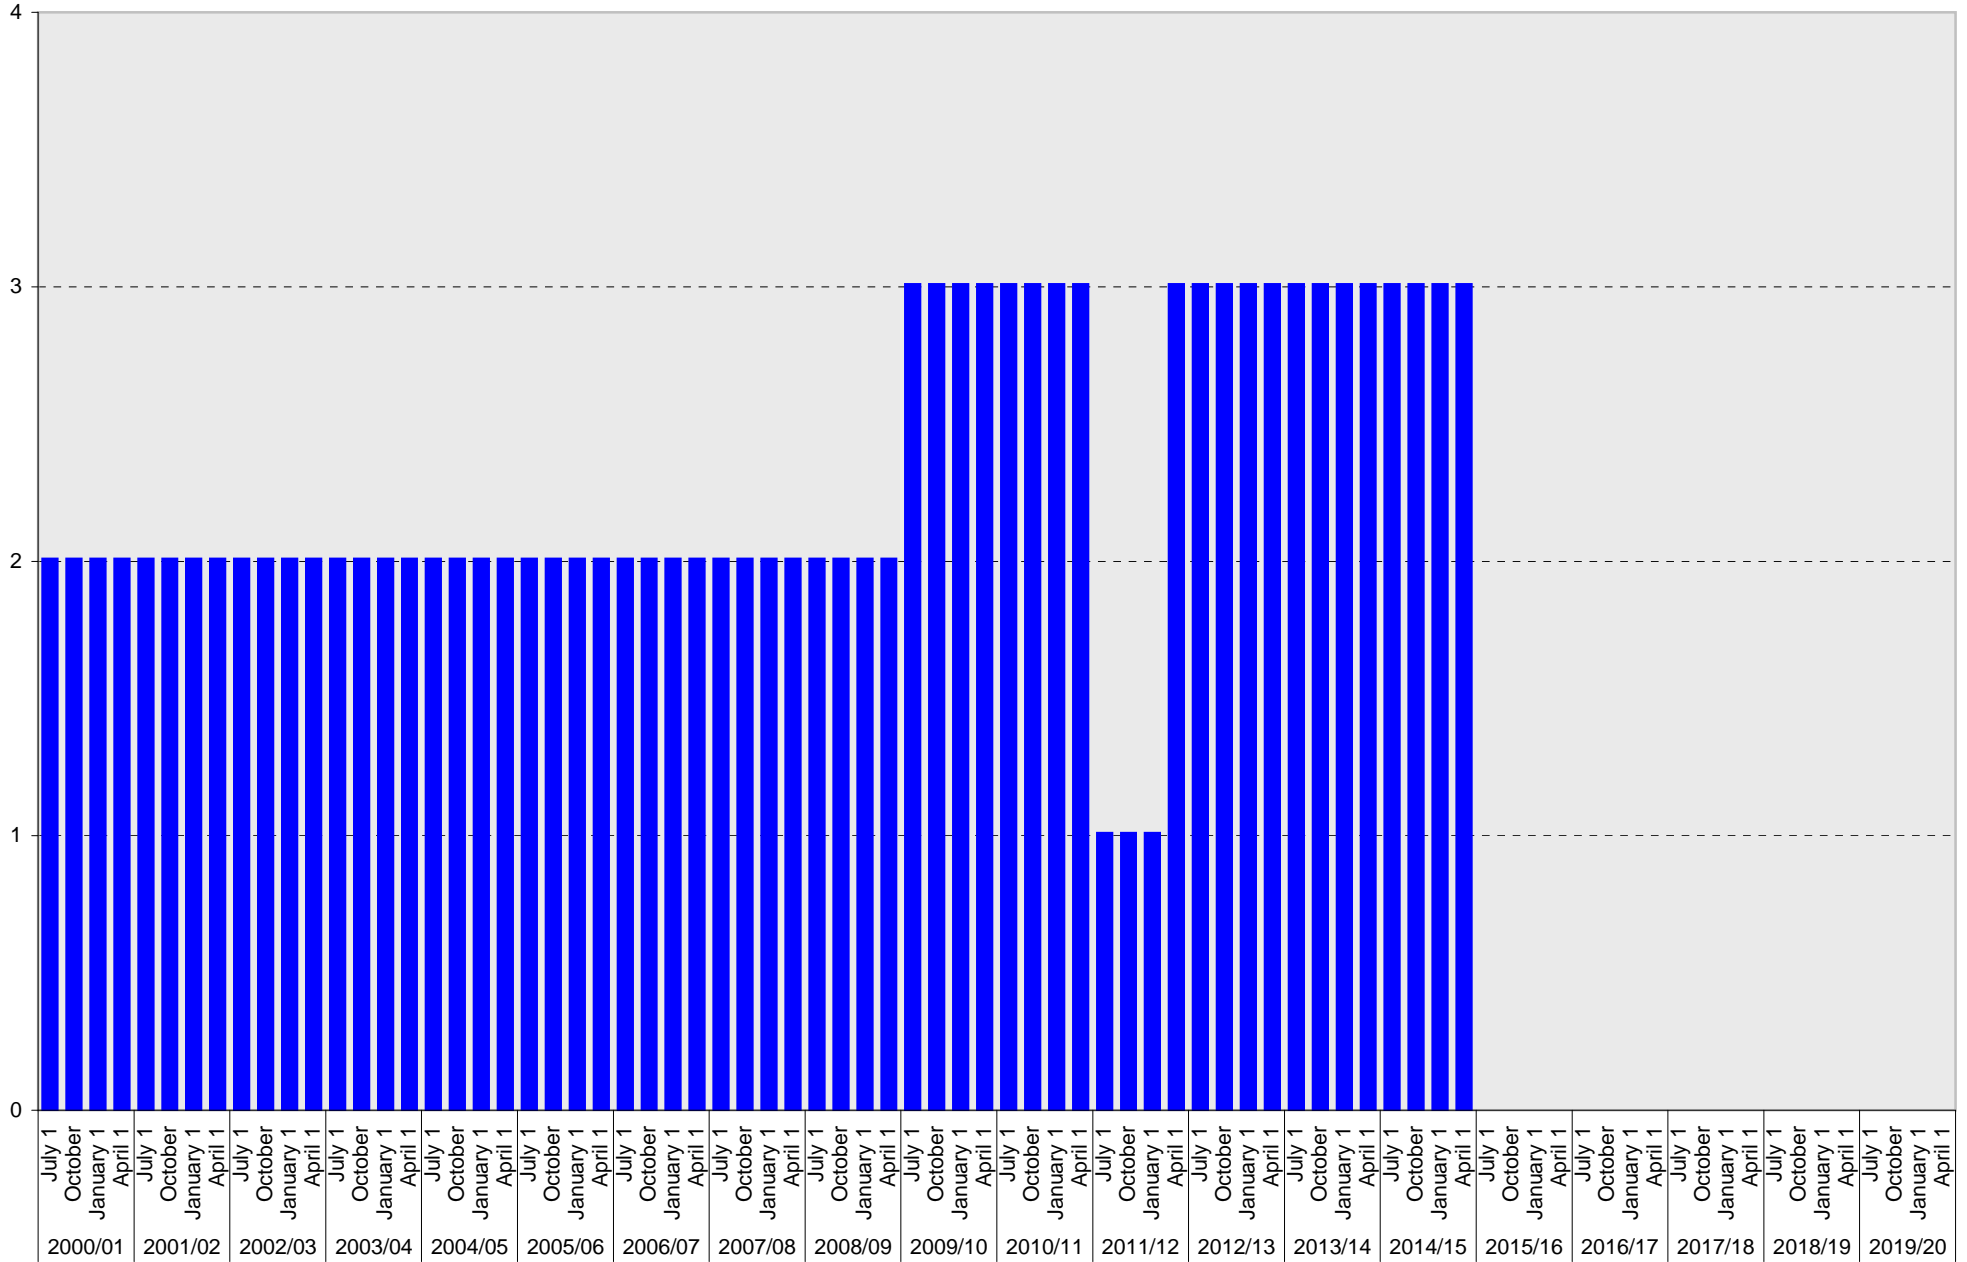

University of California, San Diego Parking Space Inventory

Torrey Pines Center North: Accessible Parking Spaces

■ Accessible