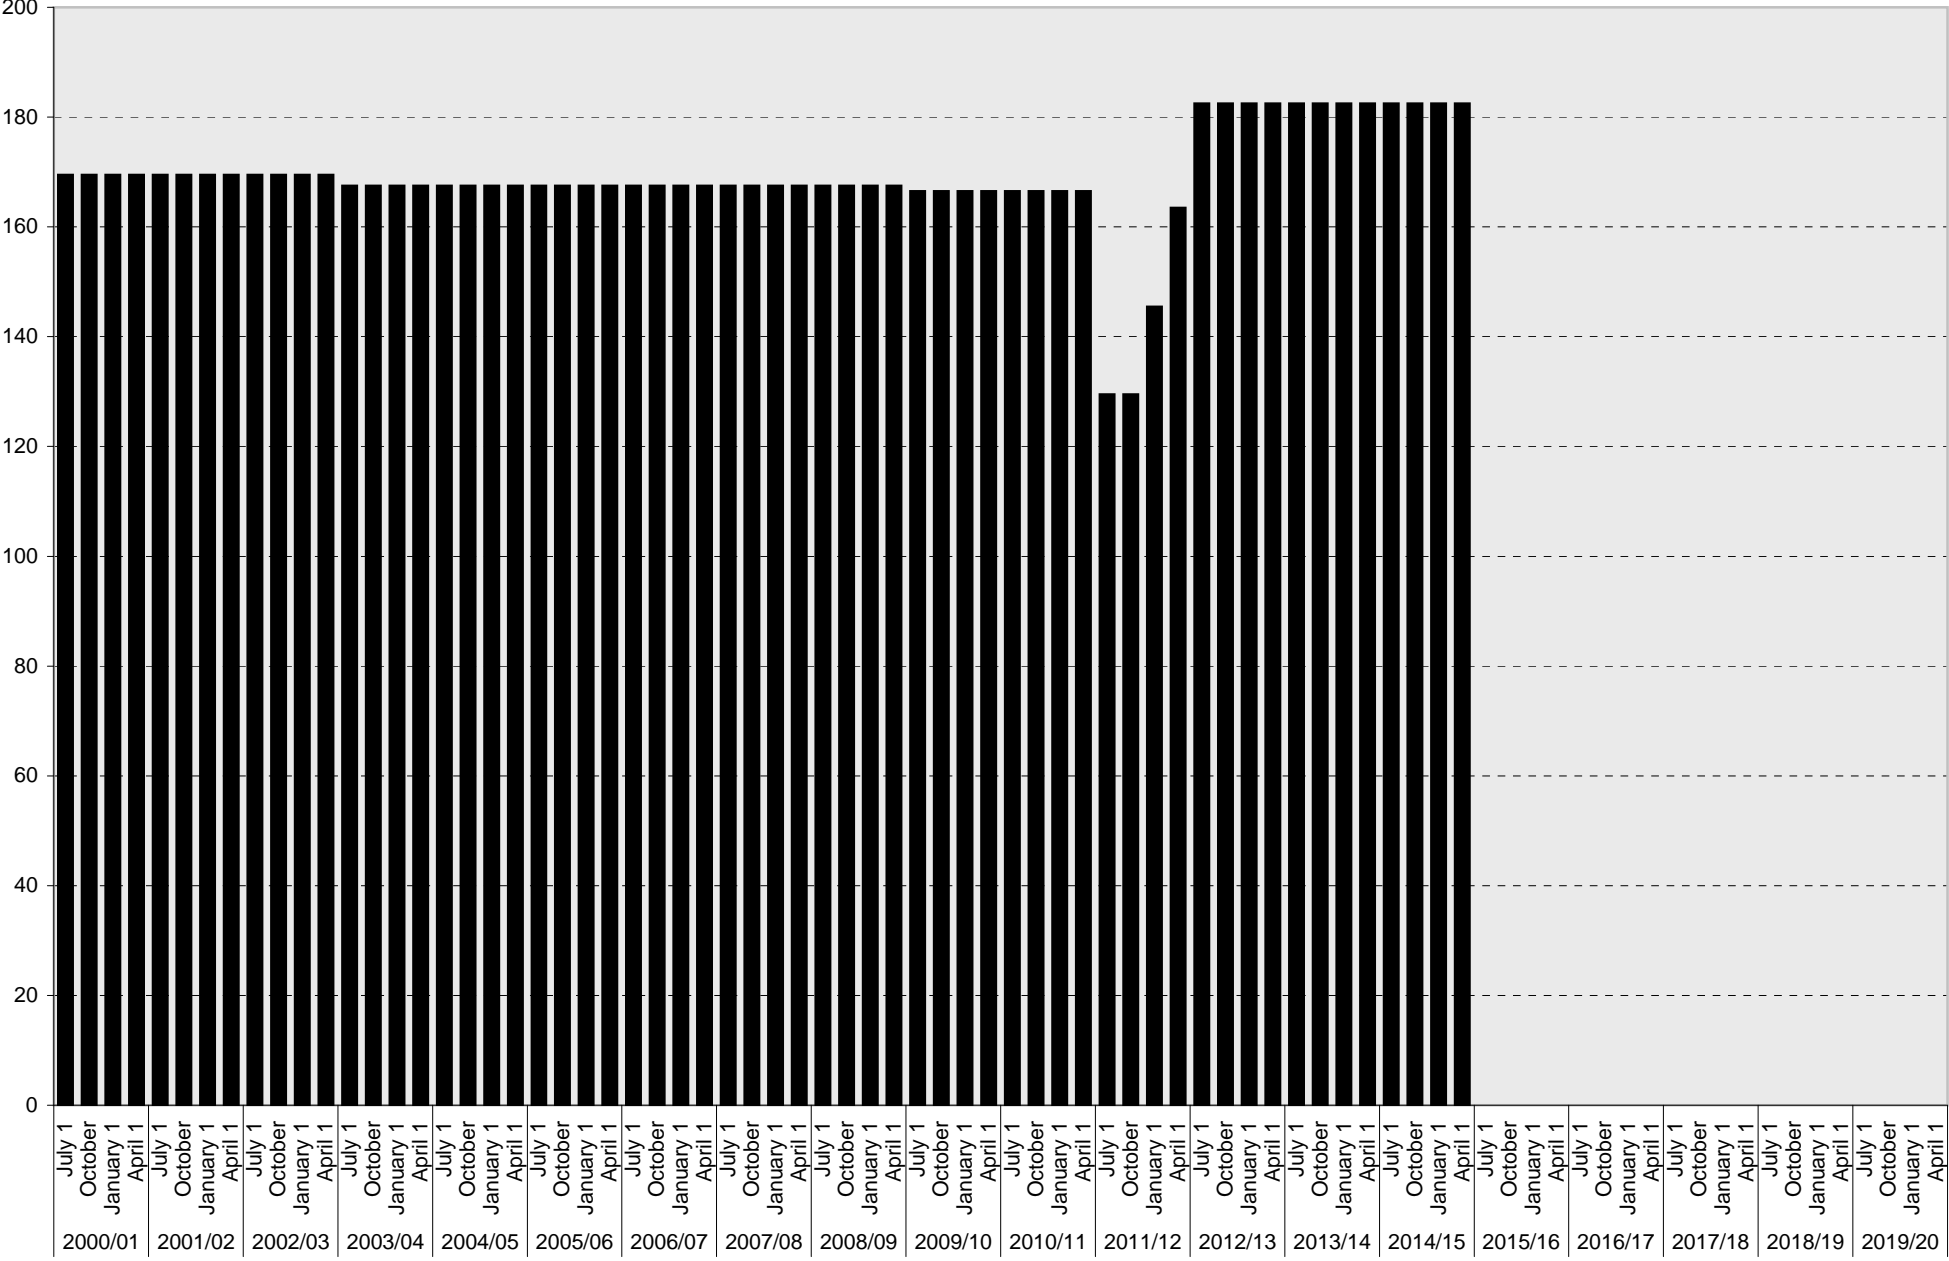

University of California, San Diego Parking Space Inventory
Torrey Pines Center North: Total Parking Spaces

■ Total