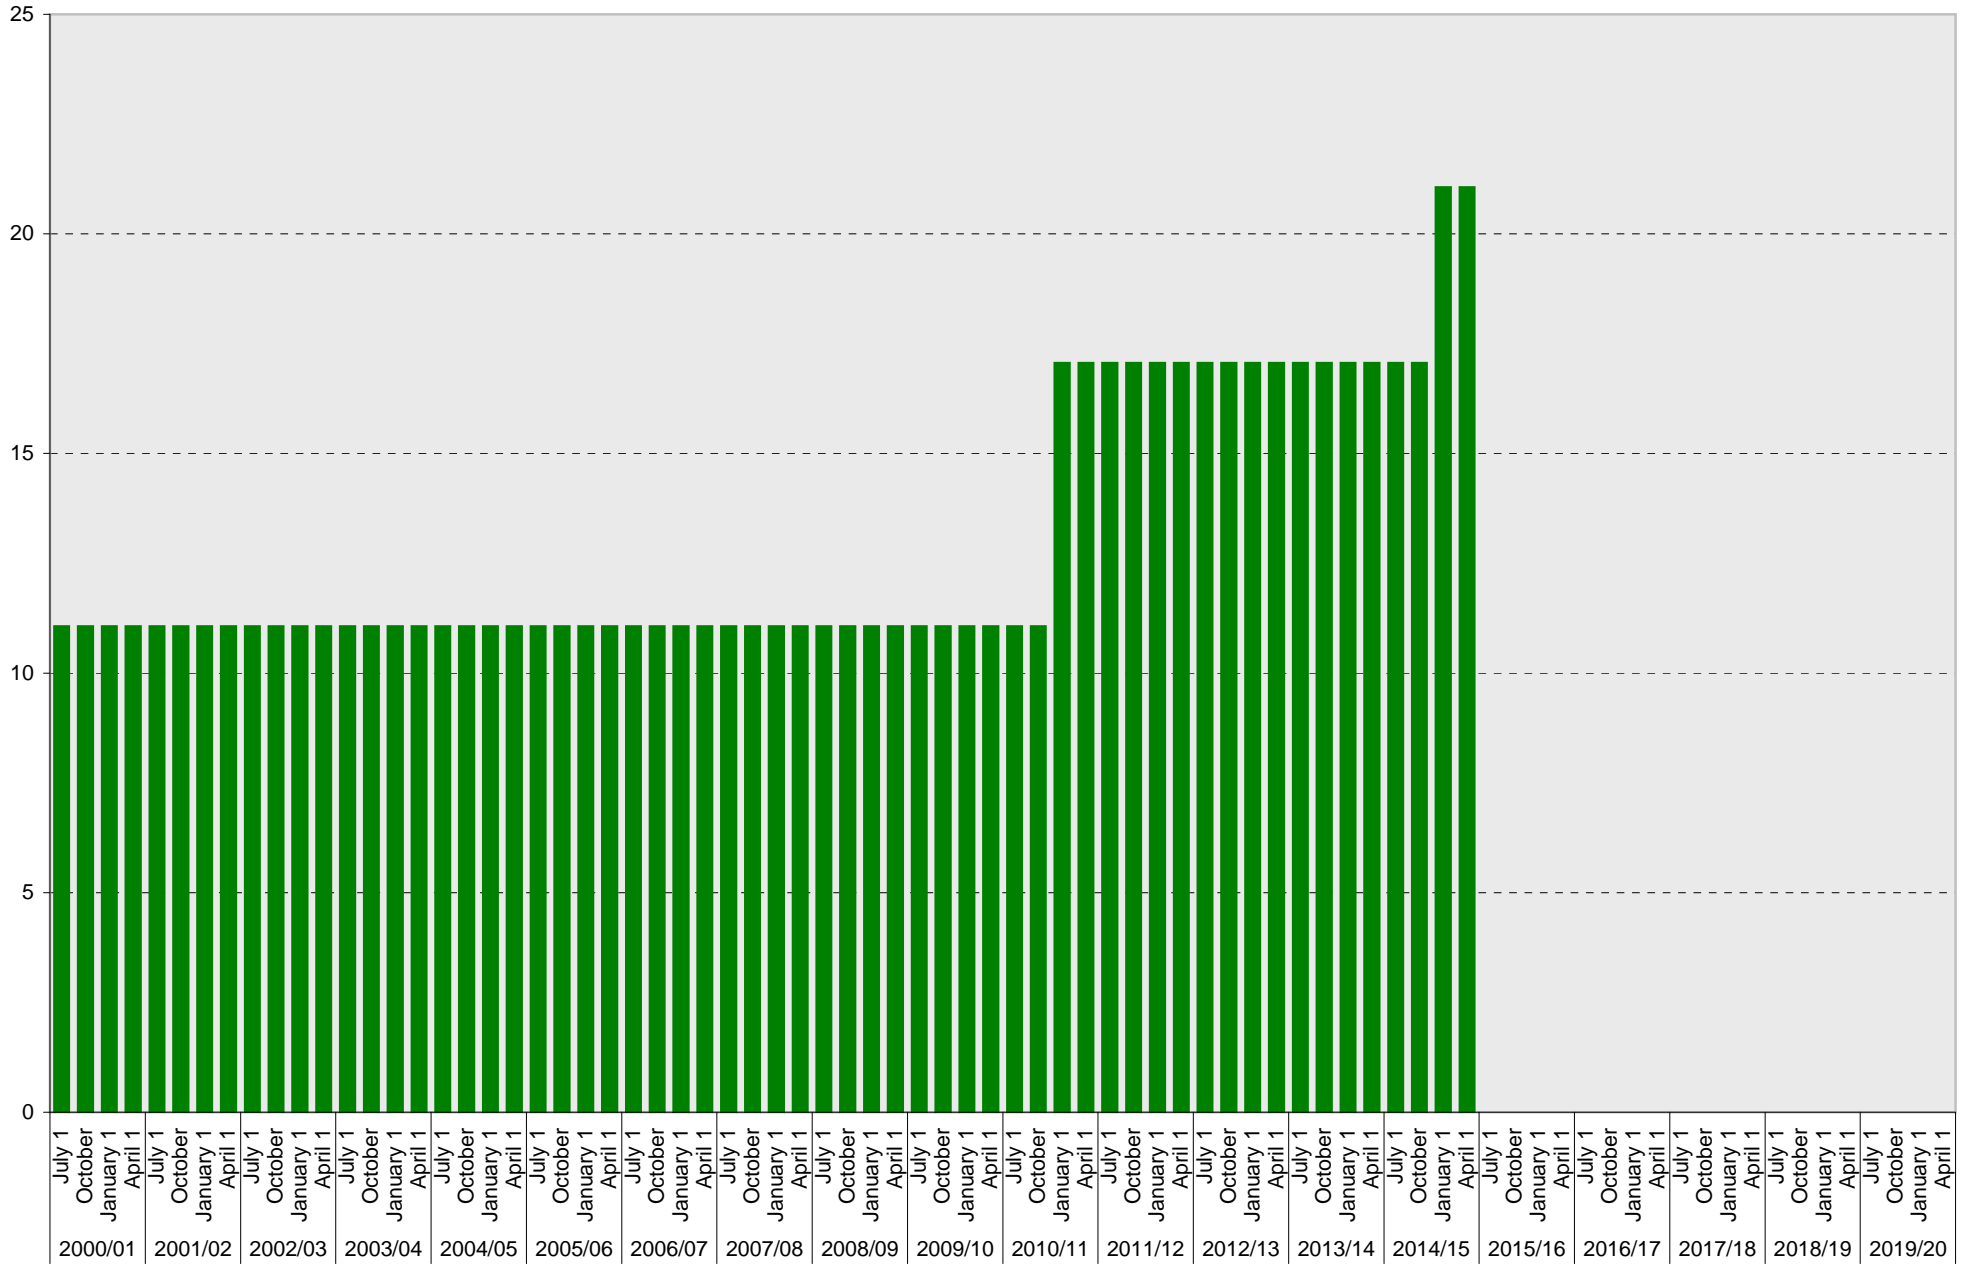

# University of California, San Diego Parking Space Inventory

## 140 Arbor: A Parking Spaces

■ A

University of California, San Diego Parking Space Inventory  
 140 Arbor: B Parking Spaces

■ B