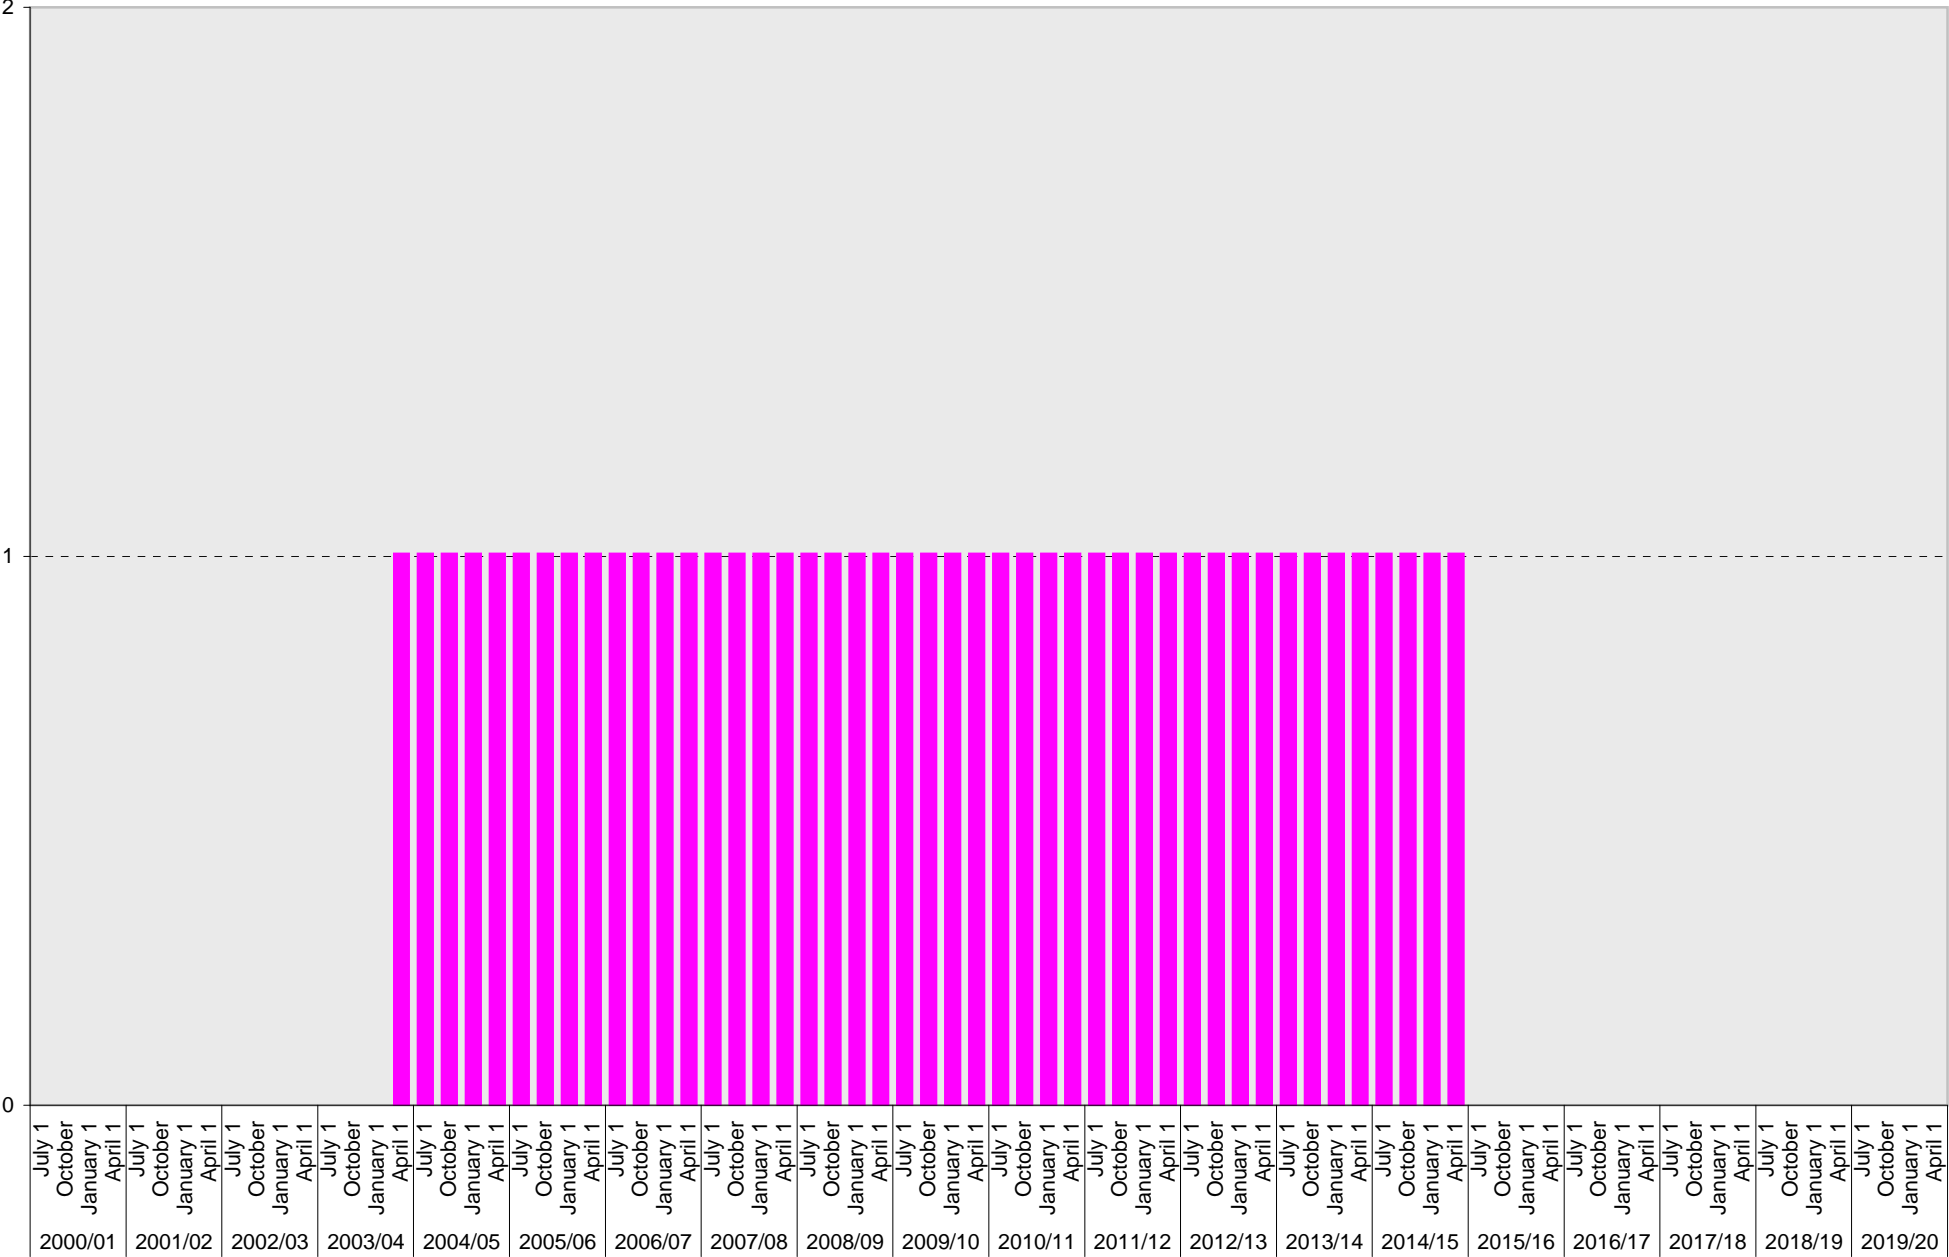

University of California, San Diego Parking Space Inventory
140 Arbor: Motorcycle Parking Sections

Motorcycle

University of California, San Diego Parking Space Inventory
140 Arbor

Date		Parking Spaces										Motorcycle Parking Sections	
		A	B	S	Visitor	Reserved	Allocated	Accessible	UC Vehicle	Service Yard	Loading		Total
2000/01	July 1	10	11			7	49	3				80	
	October 1	10	11			7	49	4				81	
	January 1	10	11			7	49	4				81	
	April 1	10	11			7	49	4				81	
2001/02	July 1	10	11			7	49	4				81	
	October 1	10	11			7	49	4				81	
	January 1	10	11			7	48	4				80	
	April 1	10	11			7	48	4				80	
2002/03	July 1	10	11			7	48	4				80	
	October 1	10	11			7	48	4				80	
	January 1	10	11			7	48	4				80	
	April 1	10	11			7	48	4				80	
2003/04	July 1	10	11			7	48	4				80	
	October 1	10	11			7	48	4				80	
	January 1	10	11			7	48	4				80	
	April 1	10	11			7	48	4				80	1
2004/05	July 1	10	11			7	48	4				80	1
	October 1	10	11			7	48	4				80	1
	January 1	10	11			7	48	4				80	1
	April 1	10	11			7	48	4				80	1
2005/06	July 1	10	11			7	48	4				80	1
	October 1	10	11			7	48	4				80	1
	January 1	10	11			7	48	4				80	1
	April 1	10	11			7	48	4				80	1
2006/07	July 1	10	11			7	48	4				80	1
	October 1	10	11			7	48	4				80	1
	January 1	10	11			7	48	4				80	1
	April 1	10	11			7	48	4				80	1
2007/08	July 1	10	11			7	48	4				80	1
	October 1	10	11			7	48	4				80	1
	January 1	10	11			7	48	4				80	1
	April 1	10	11			7	48	4				80	1
2008/09	July 1	10	11			7	48	4				80	1
	October 1	10	11			7	48	4				80	1
	January 1	10	11			7	48	4				80	1
	April 1	10	11			7	48	4				80	1
2009/10	July 1	10	11			7	48	4				80	1
	October 1	10	11			7	48	4				80	1
	January 1	10	11			7	48	4				80	1
	April 1	10	11			7	48	4				80	1