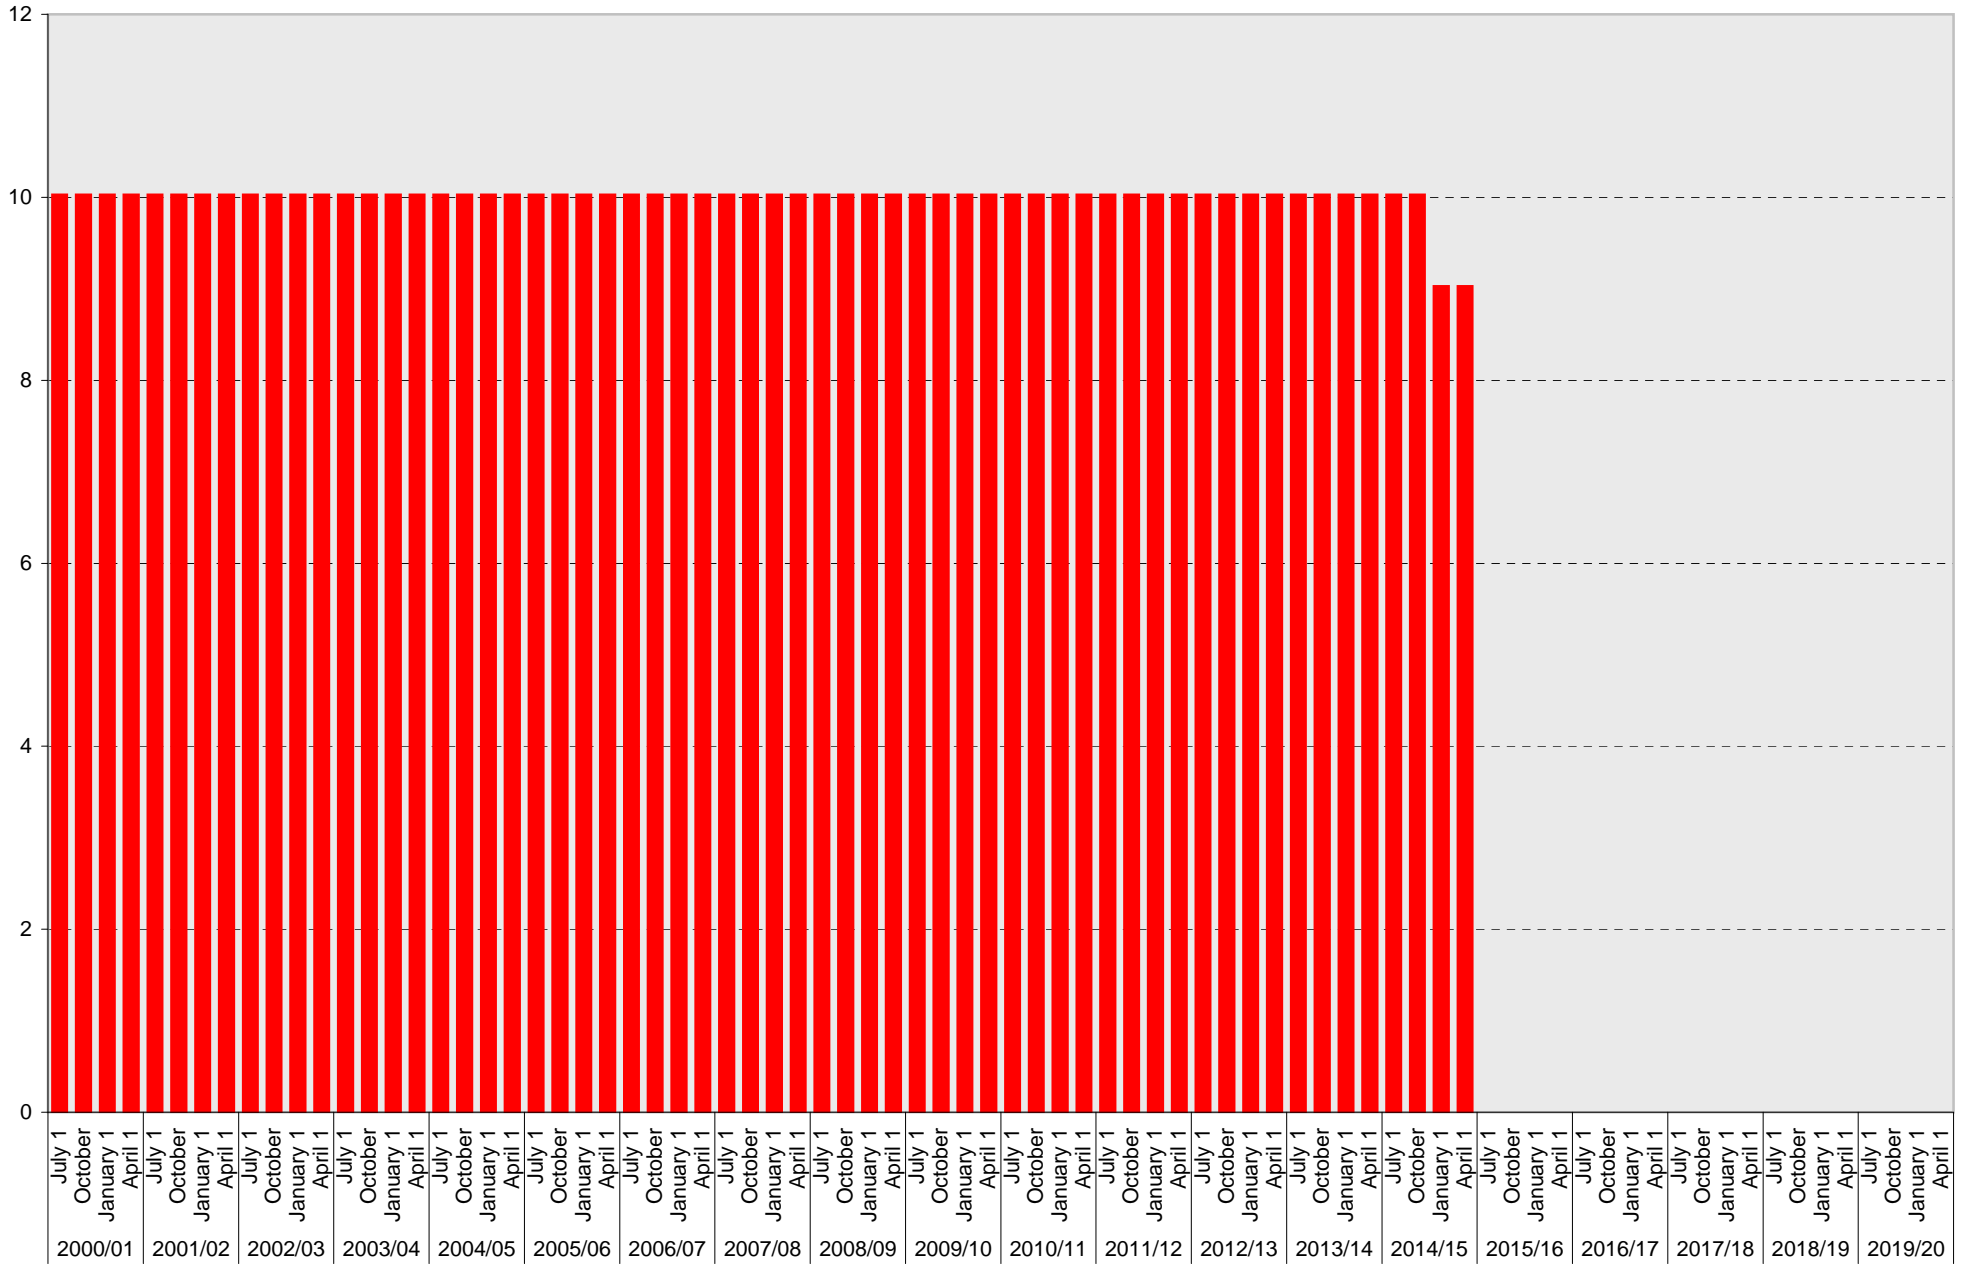

## 140 Arbor: A Parking Spaces

■ A

University of California, San Diego Parking Space Inventory  
 140 Arbor: B Parking Spaces

■ B