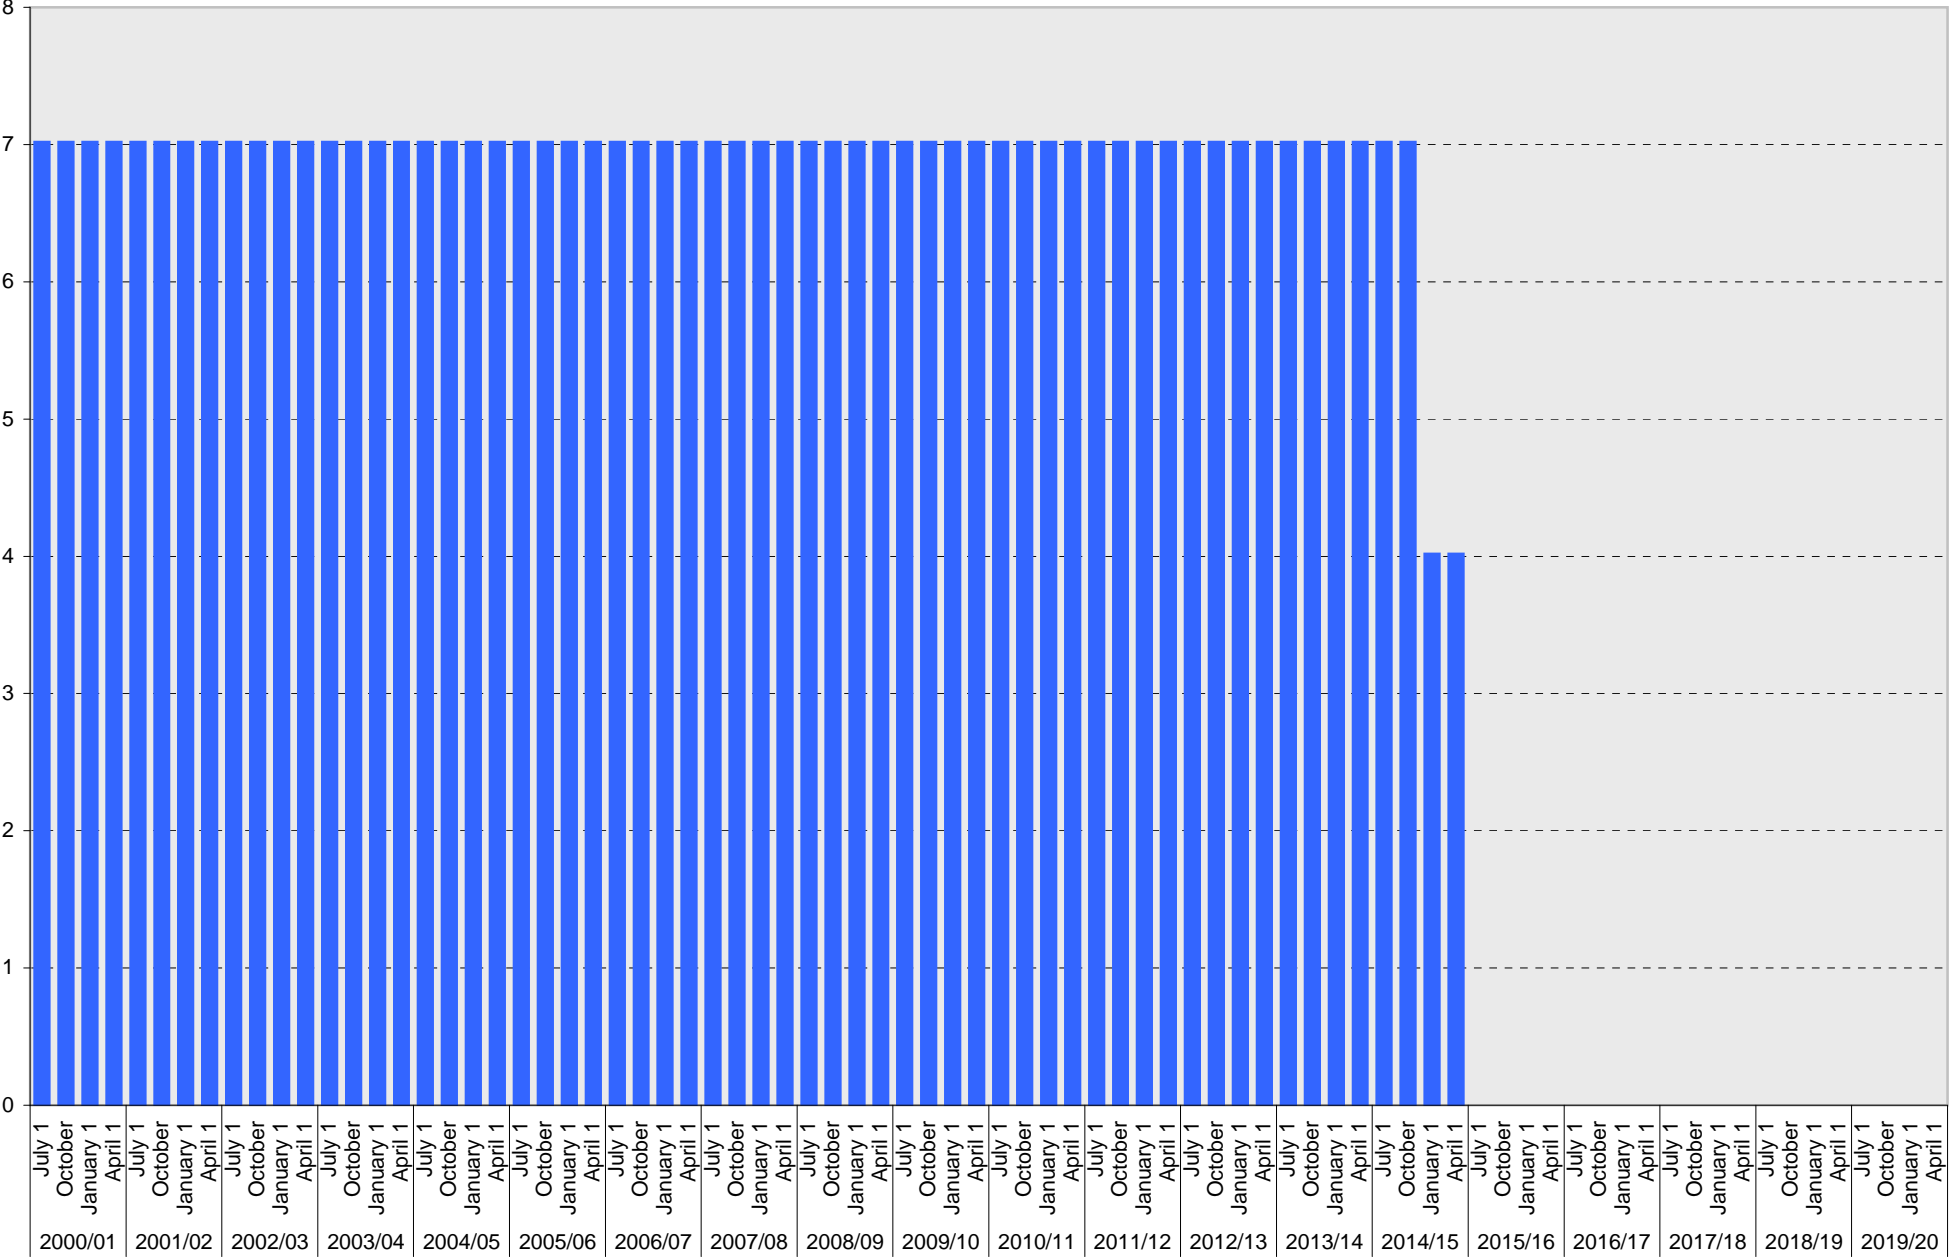

University of California, San Diego Parking Space Inventory

140 Arbor: Reserved Parking Spaces

■ Reserved