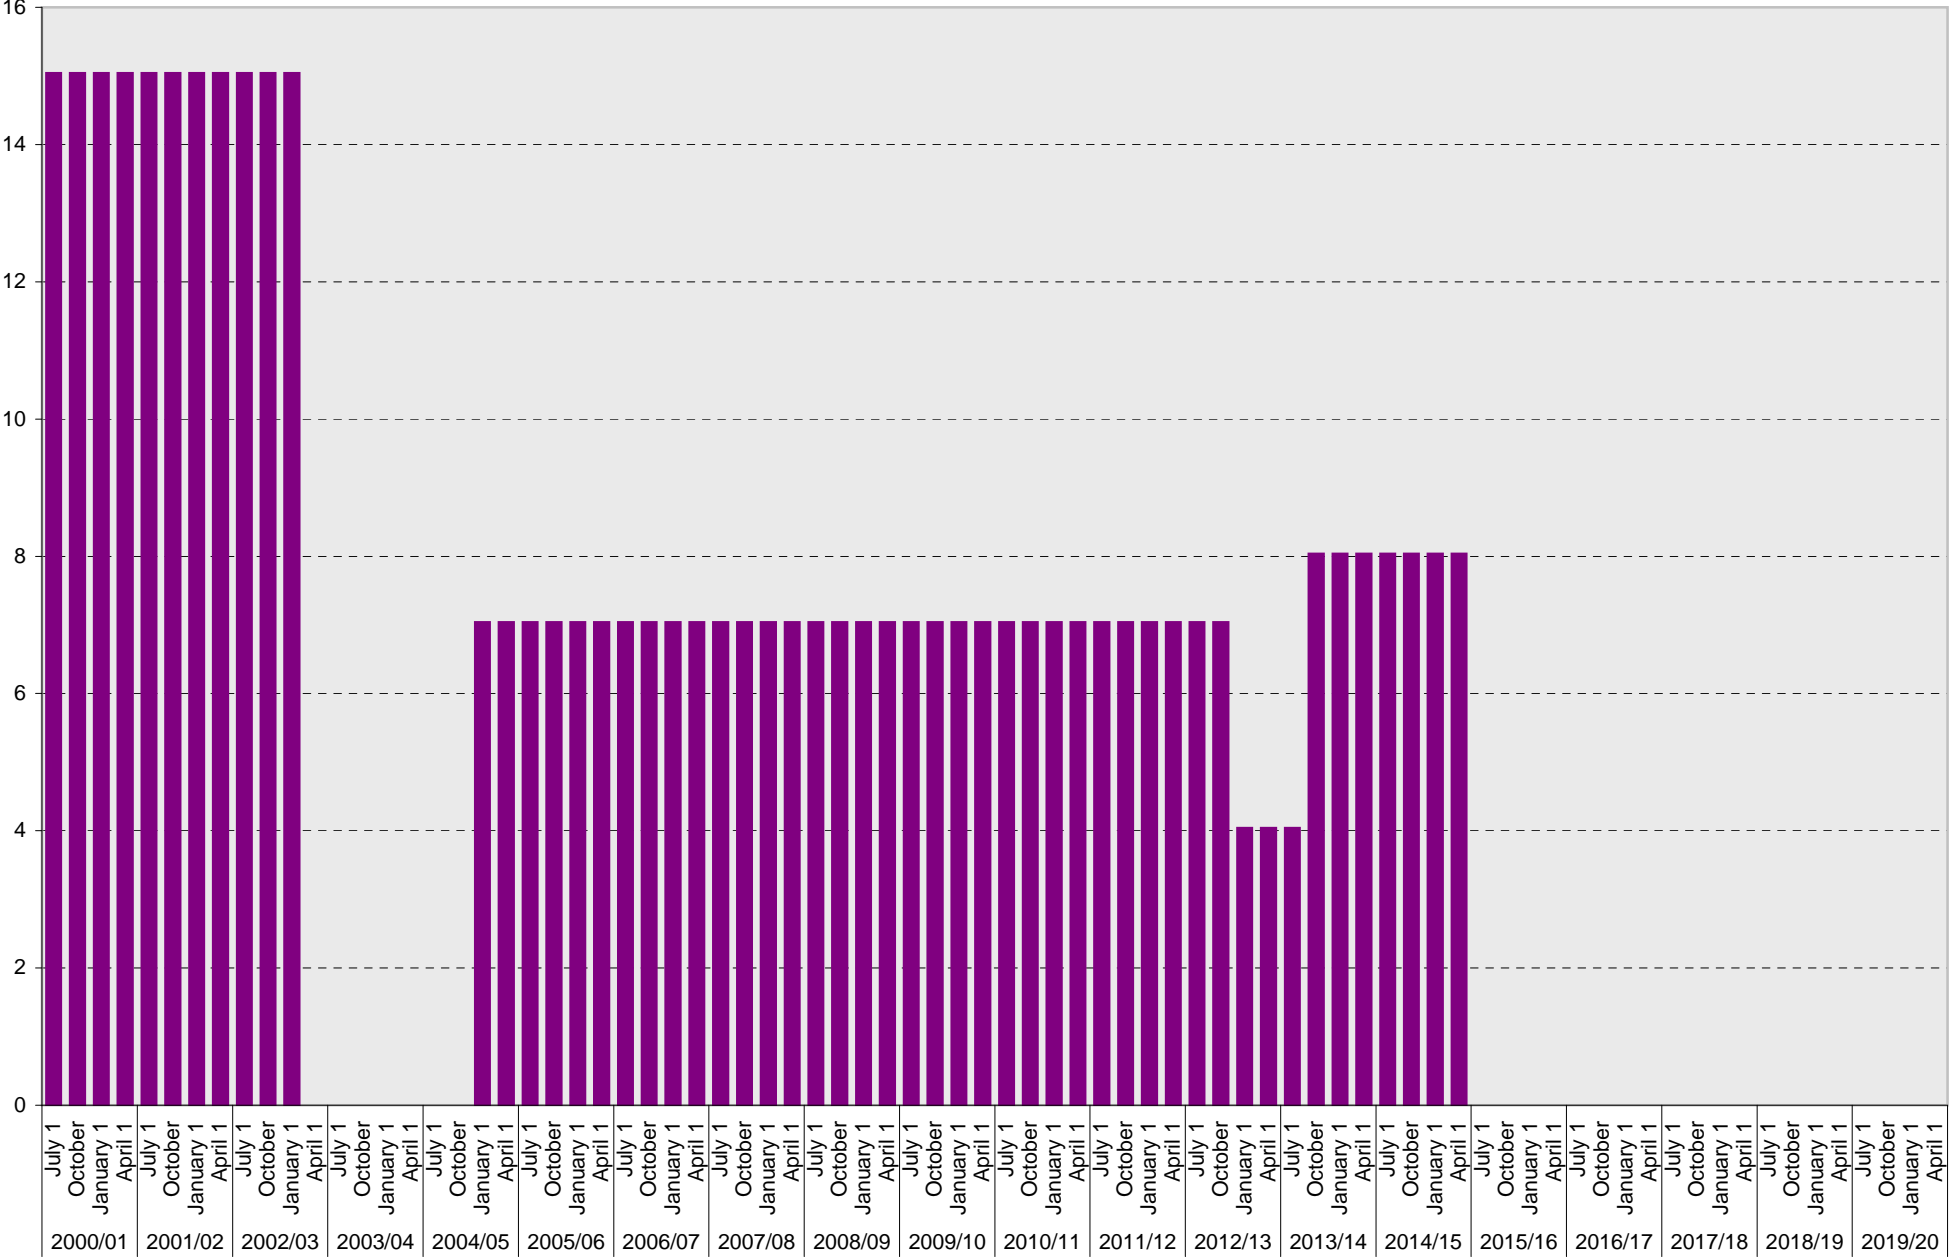

# University of California, San Diego Parking Space Inventory

## Theatre District: Allocated Parking Spaces

## Theatre District: Total Parking Spaces