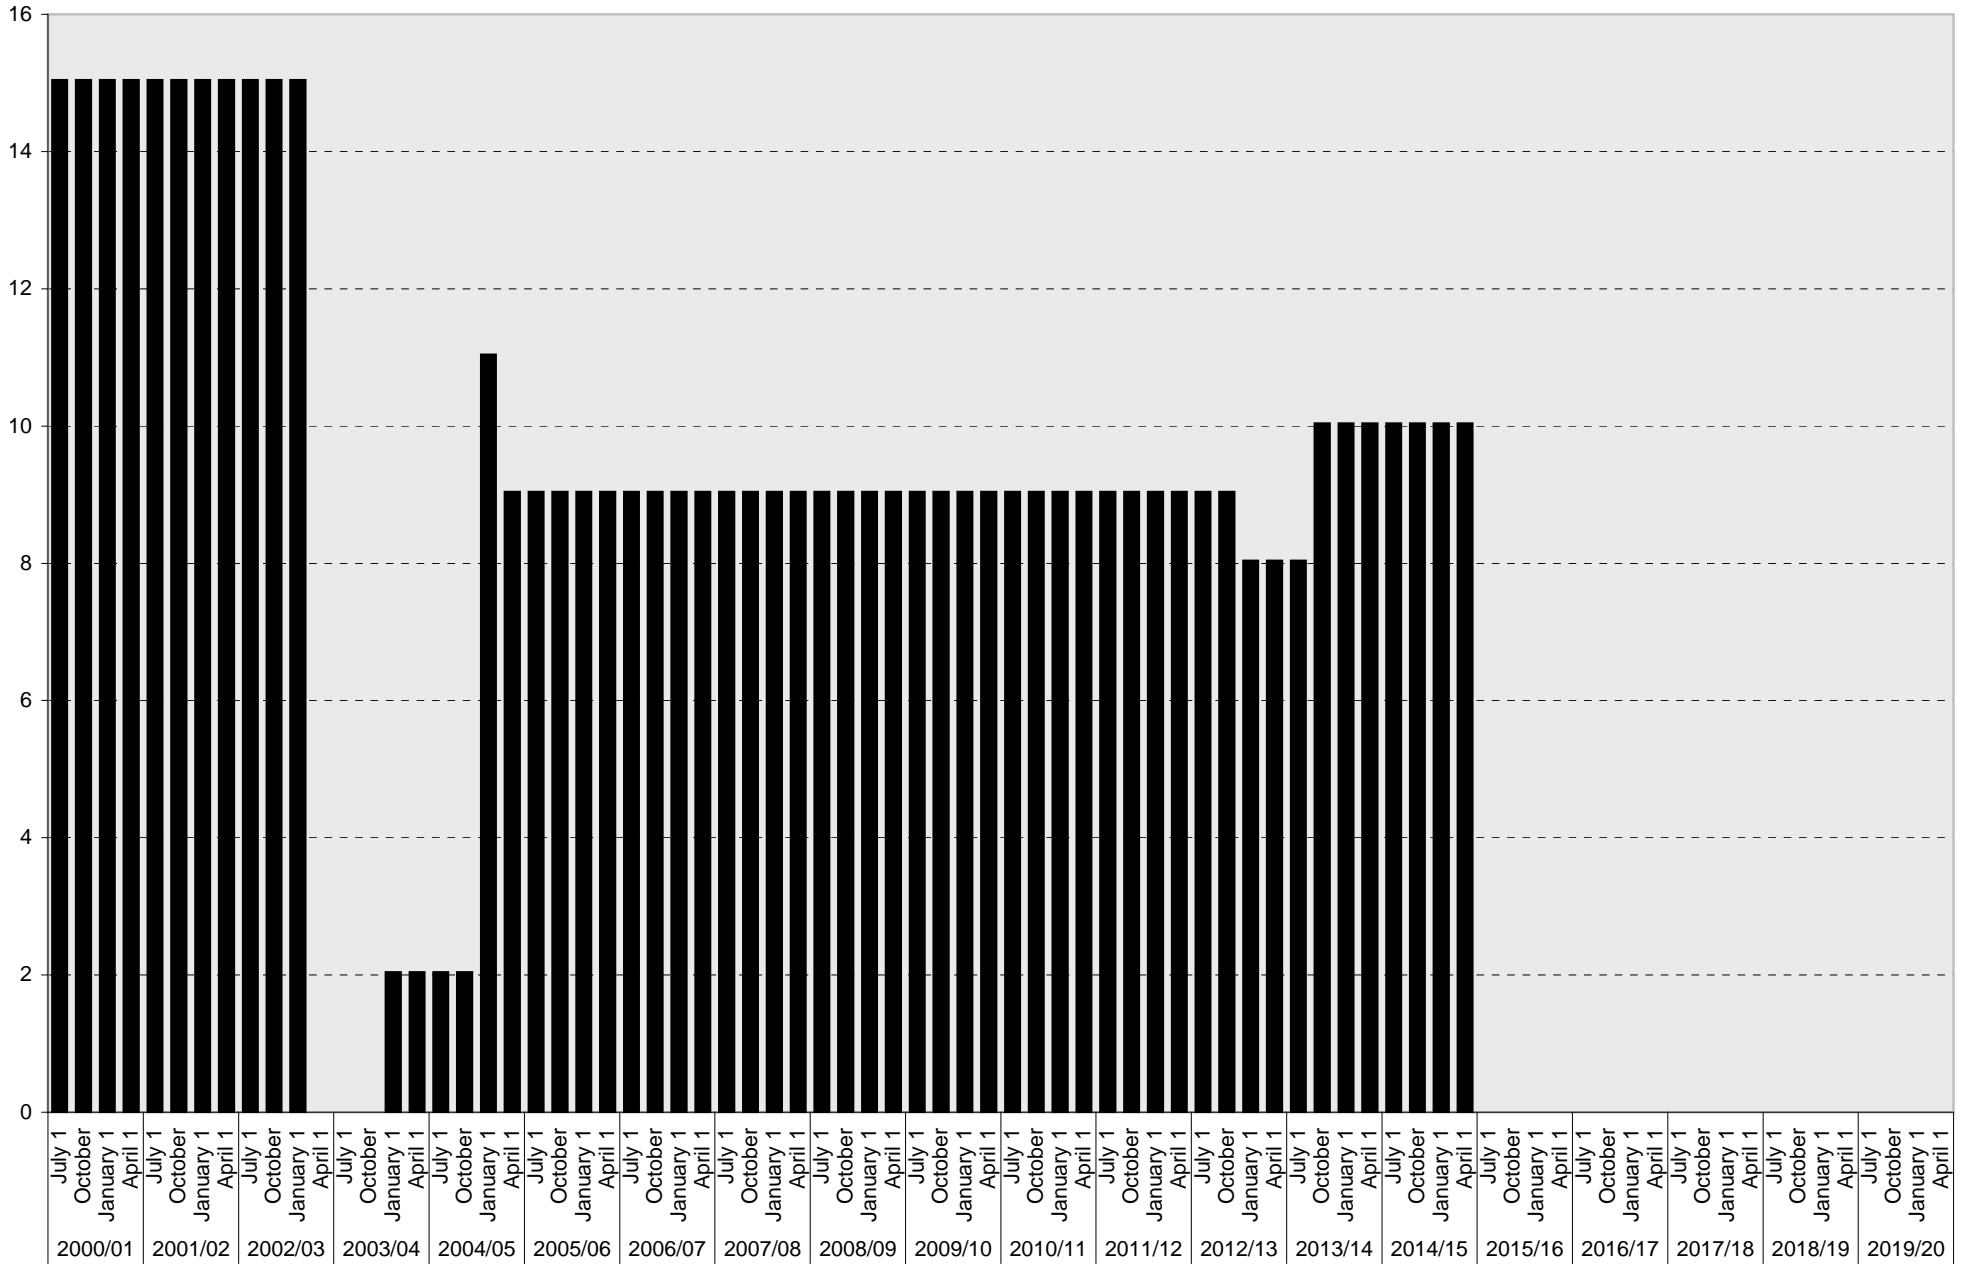

## Theatre District: Total Parking Spaces