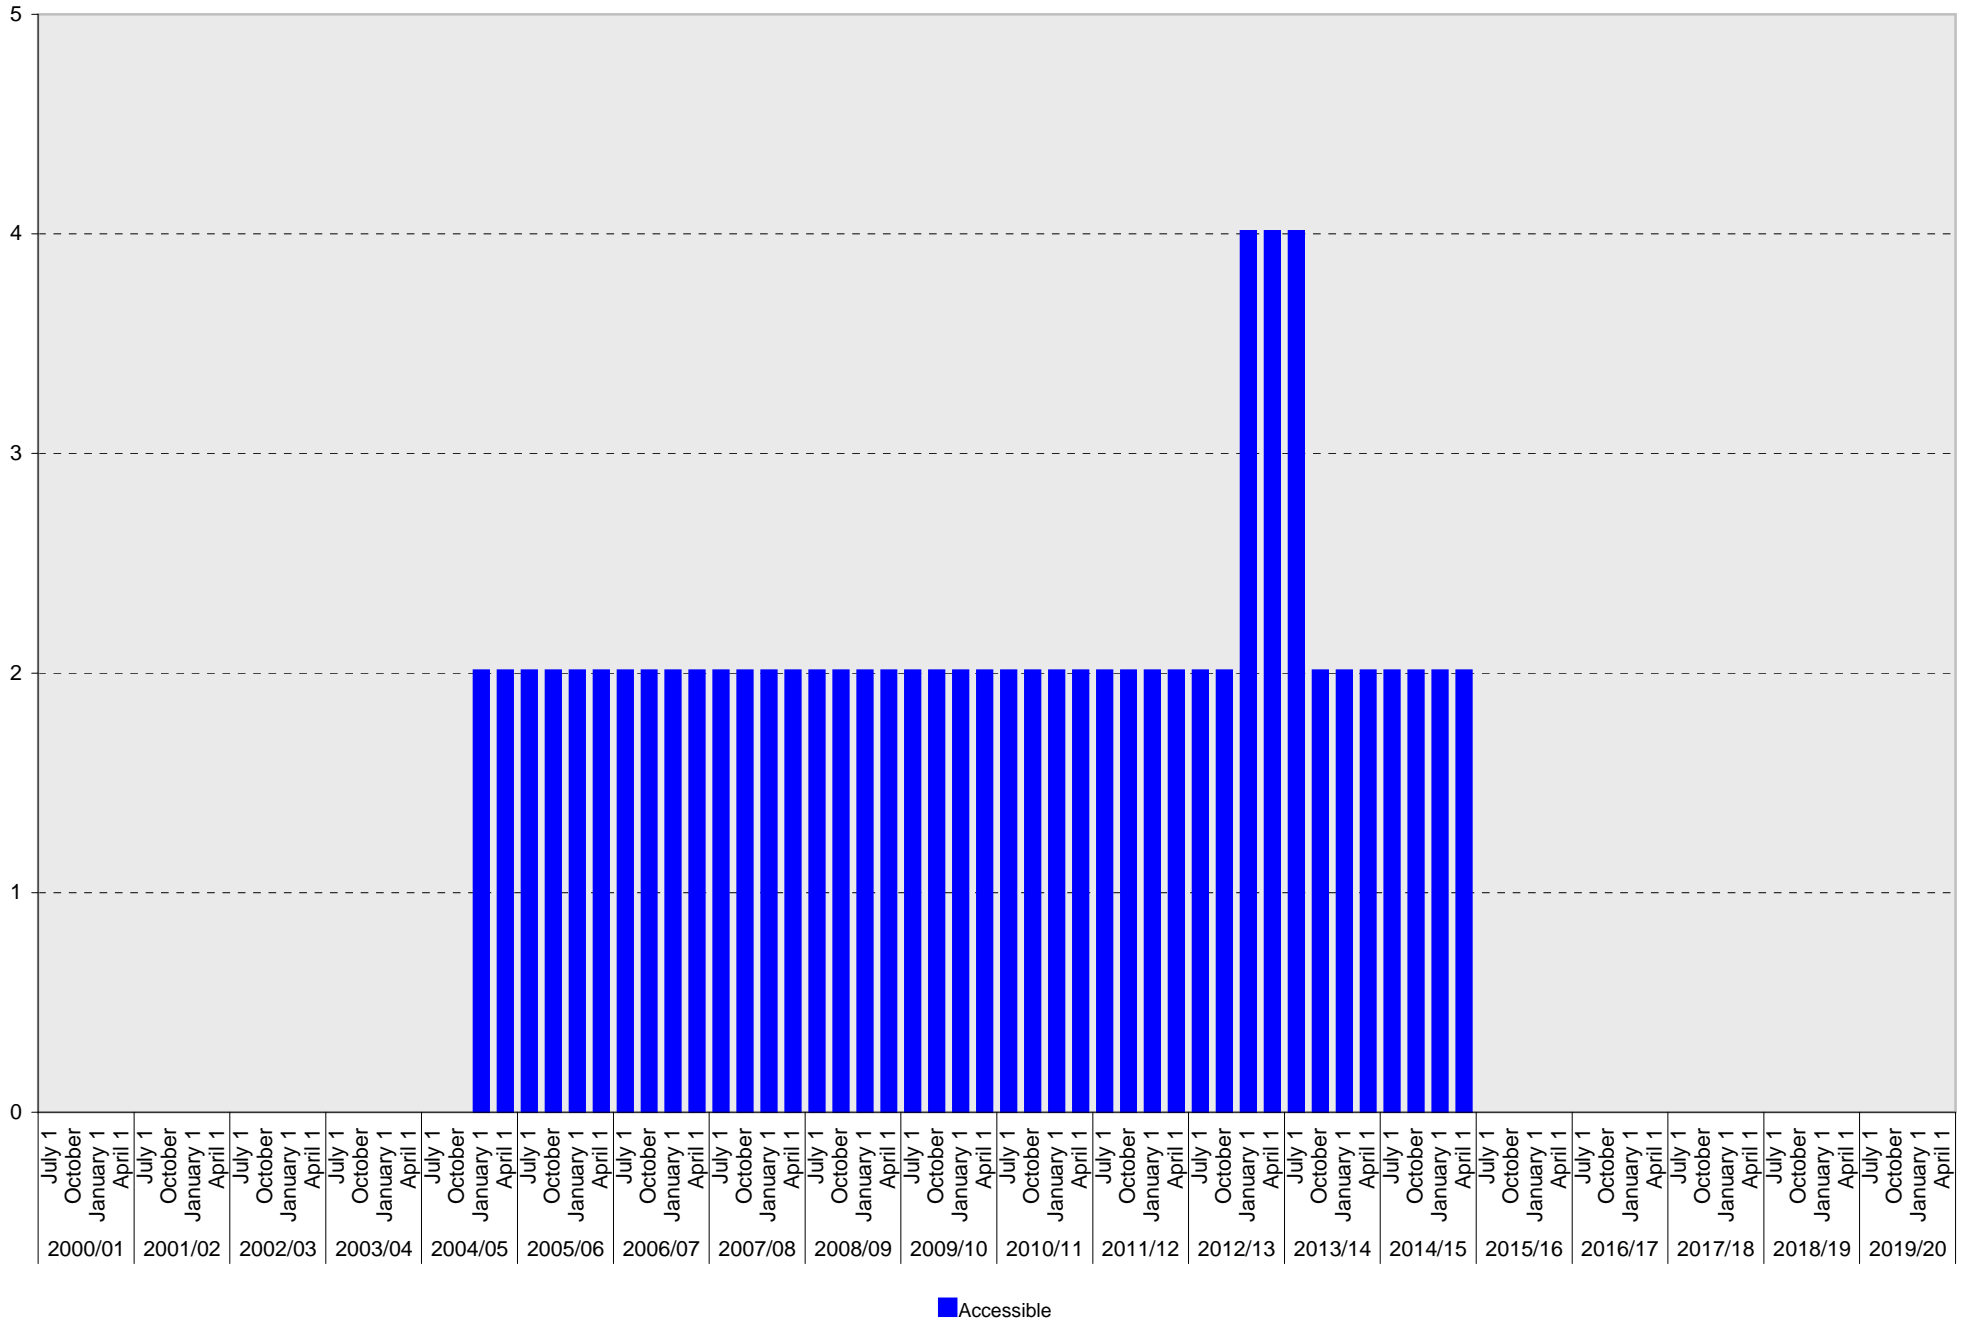

University of California, San Diego Parking Space Inventory

Theatre District: Accessible Parking Spaces