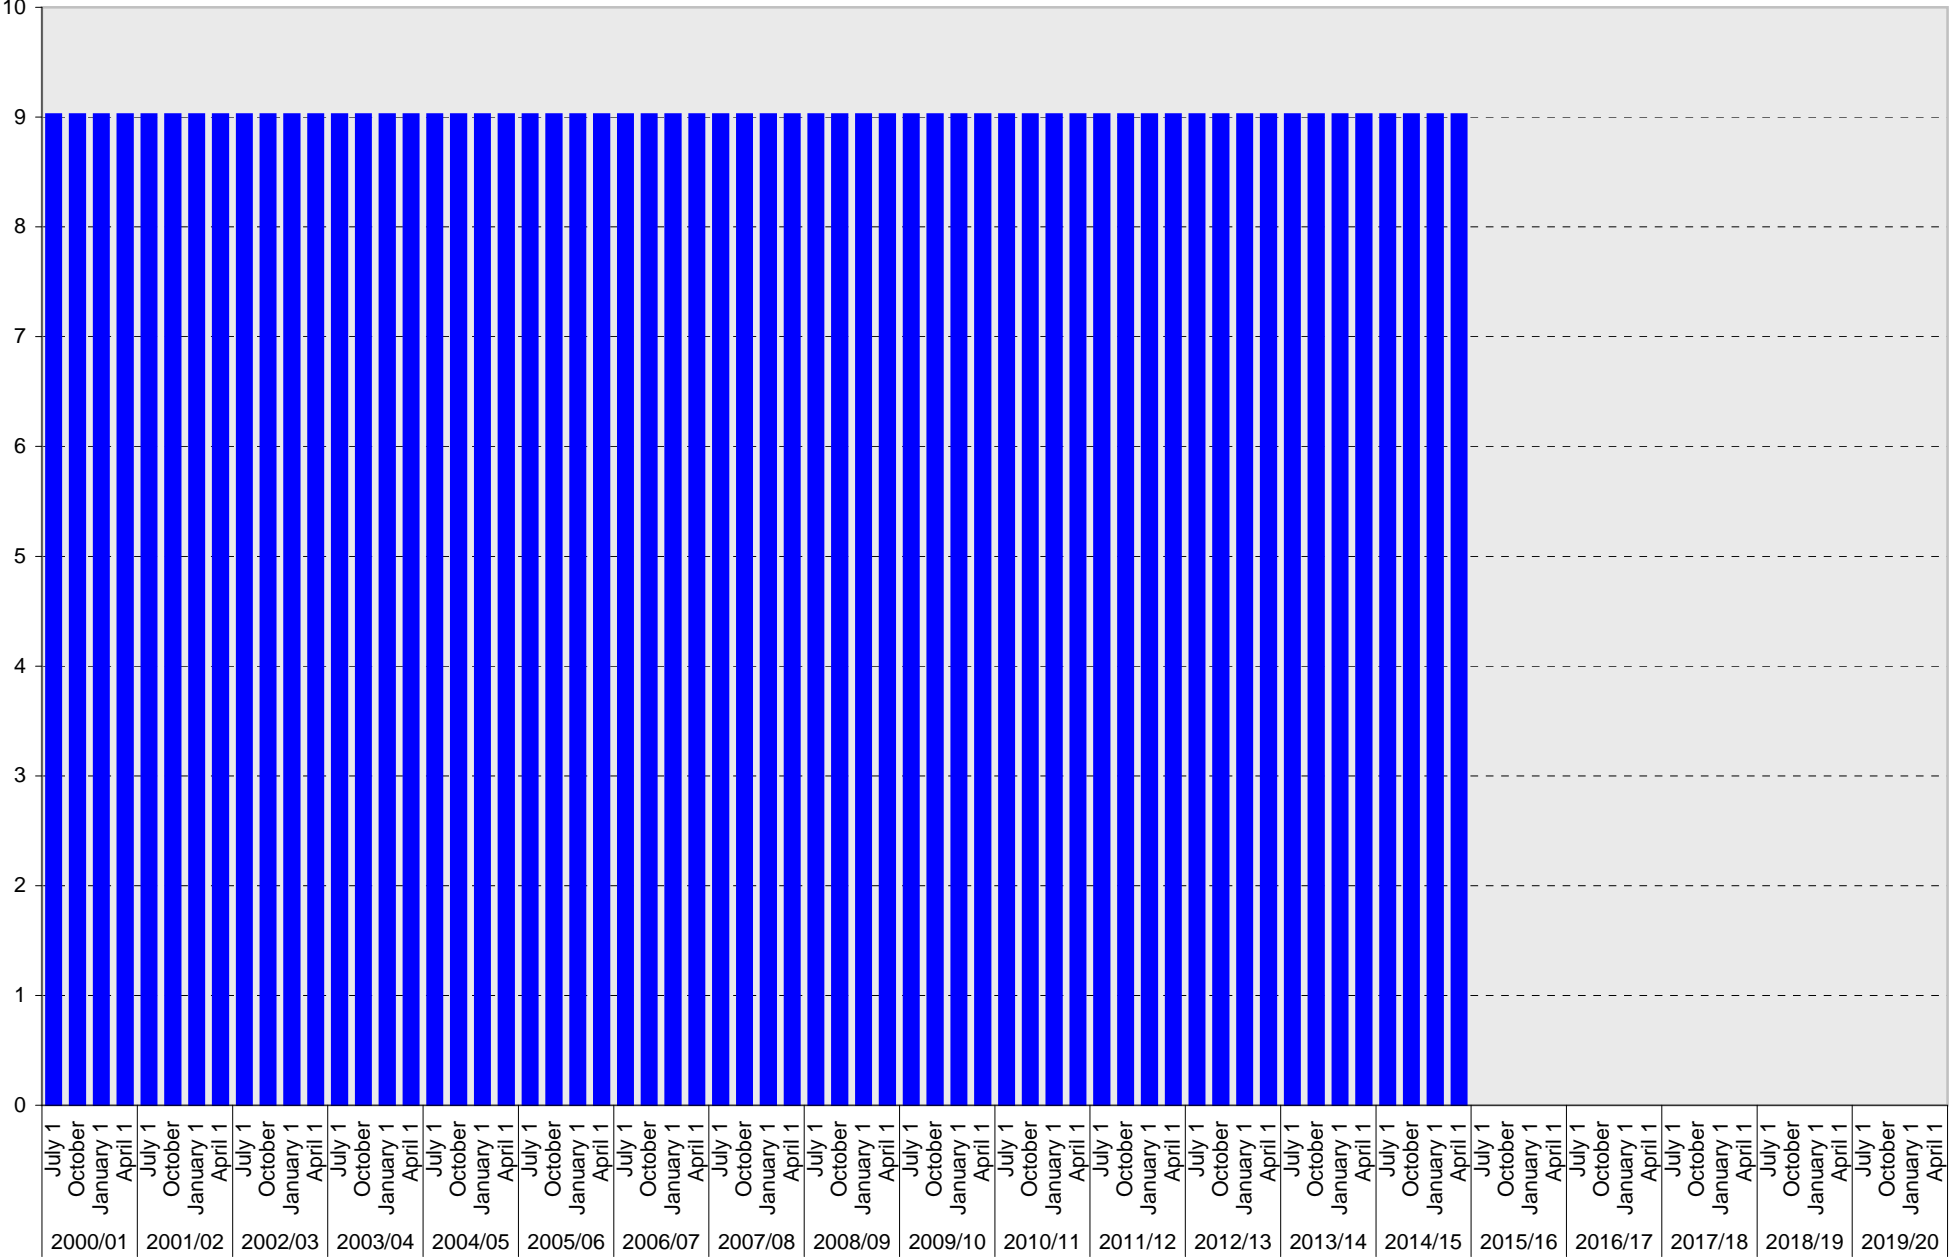

University of California, San Diego Parking Space Inventory

Aquarium: Accessible Parking Spaces

■ Accessible