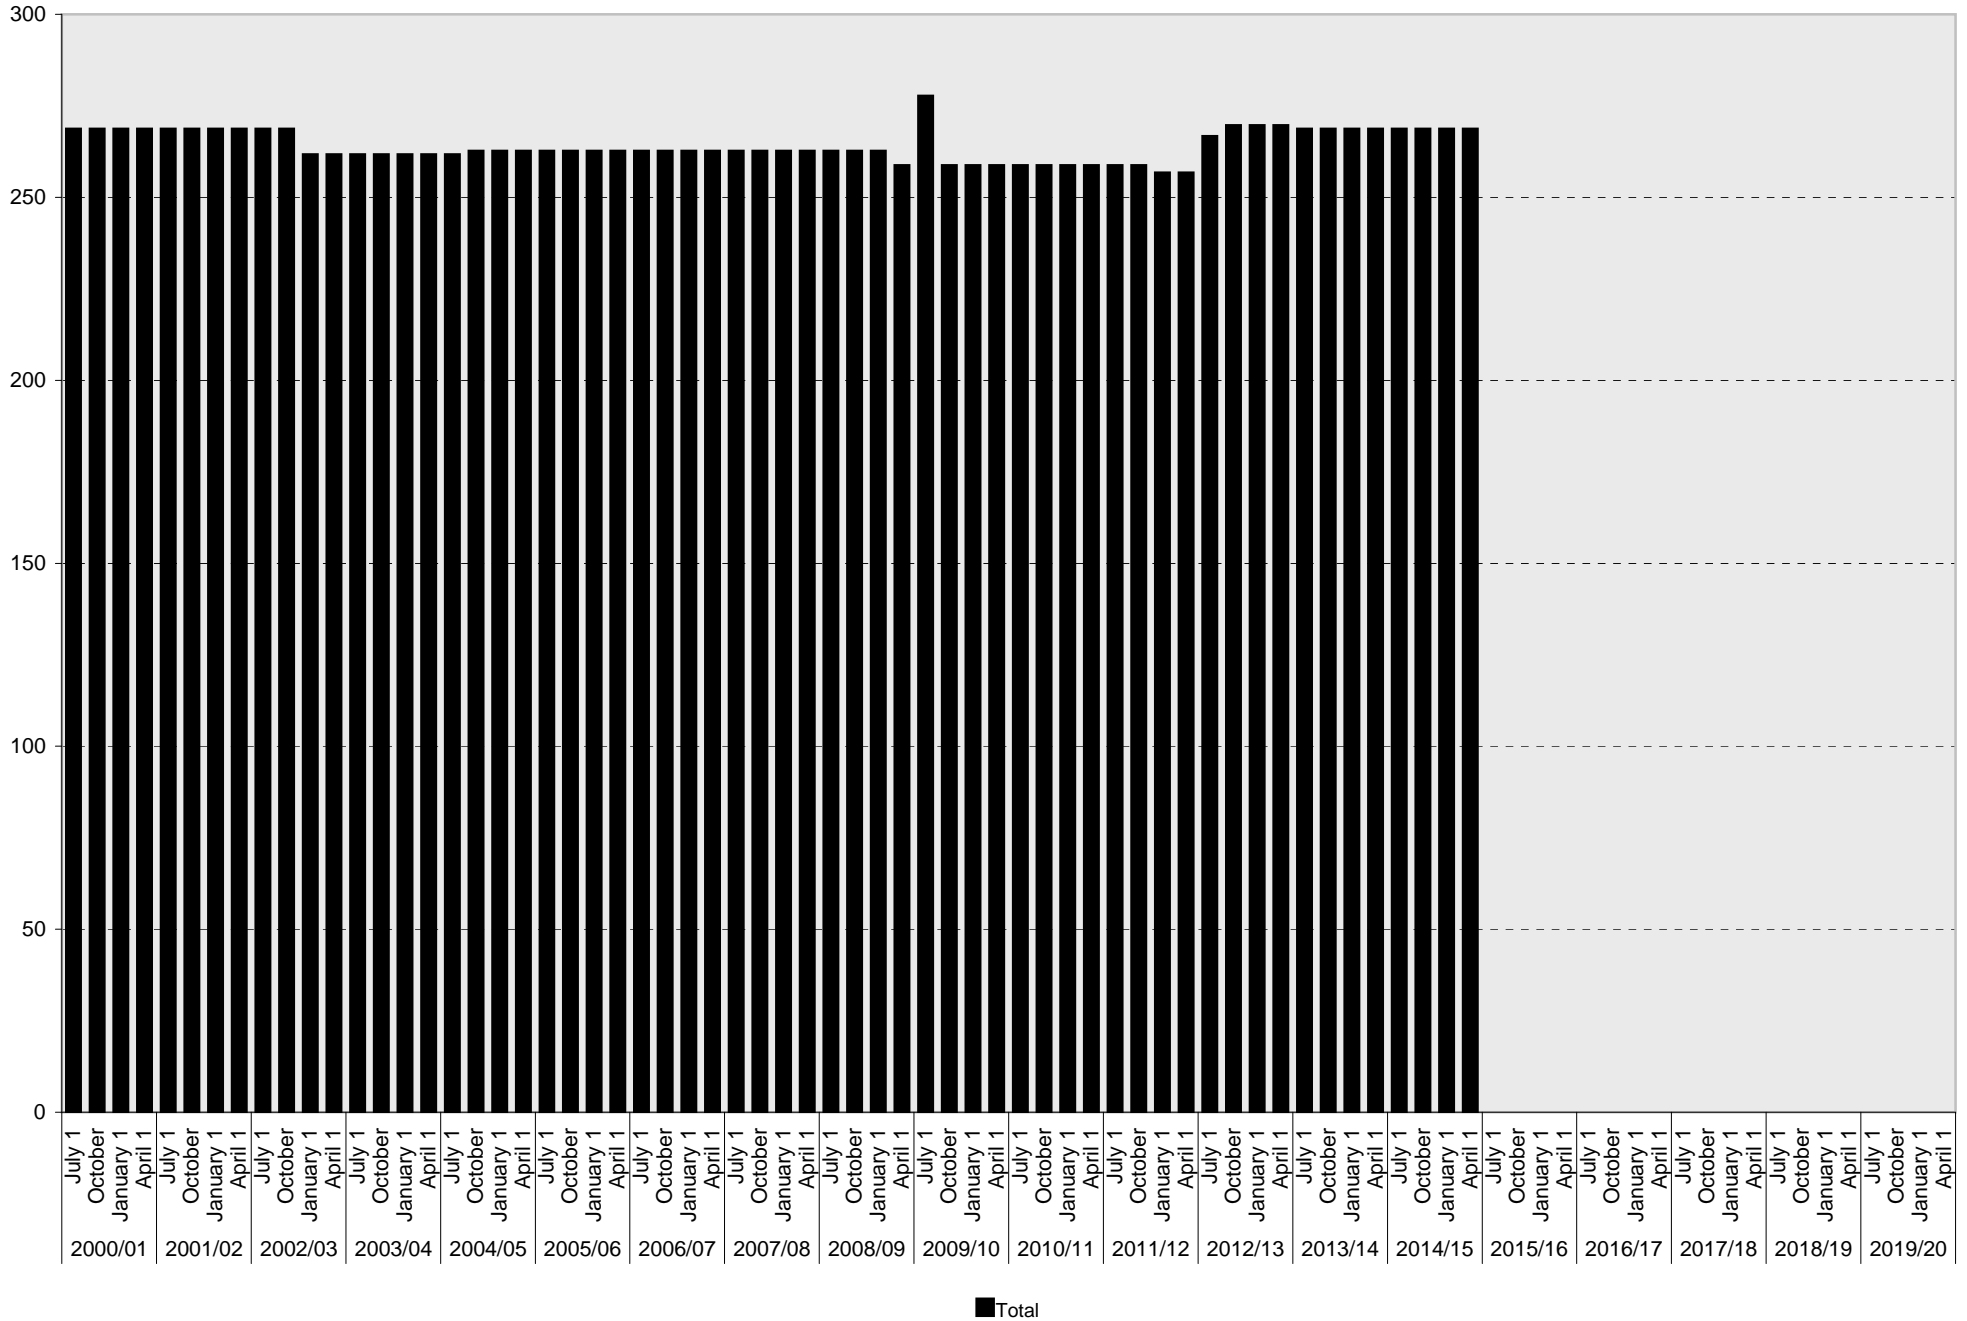

University of California, San Diego Parking Space Inventory Aquarium: Total Parking Spaces

■ Total