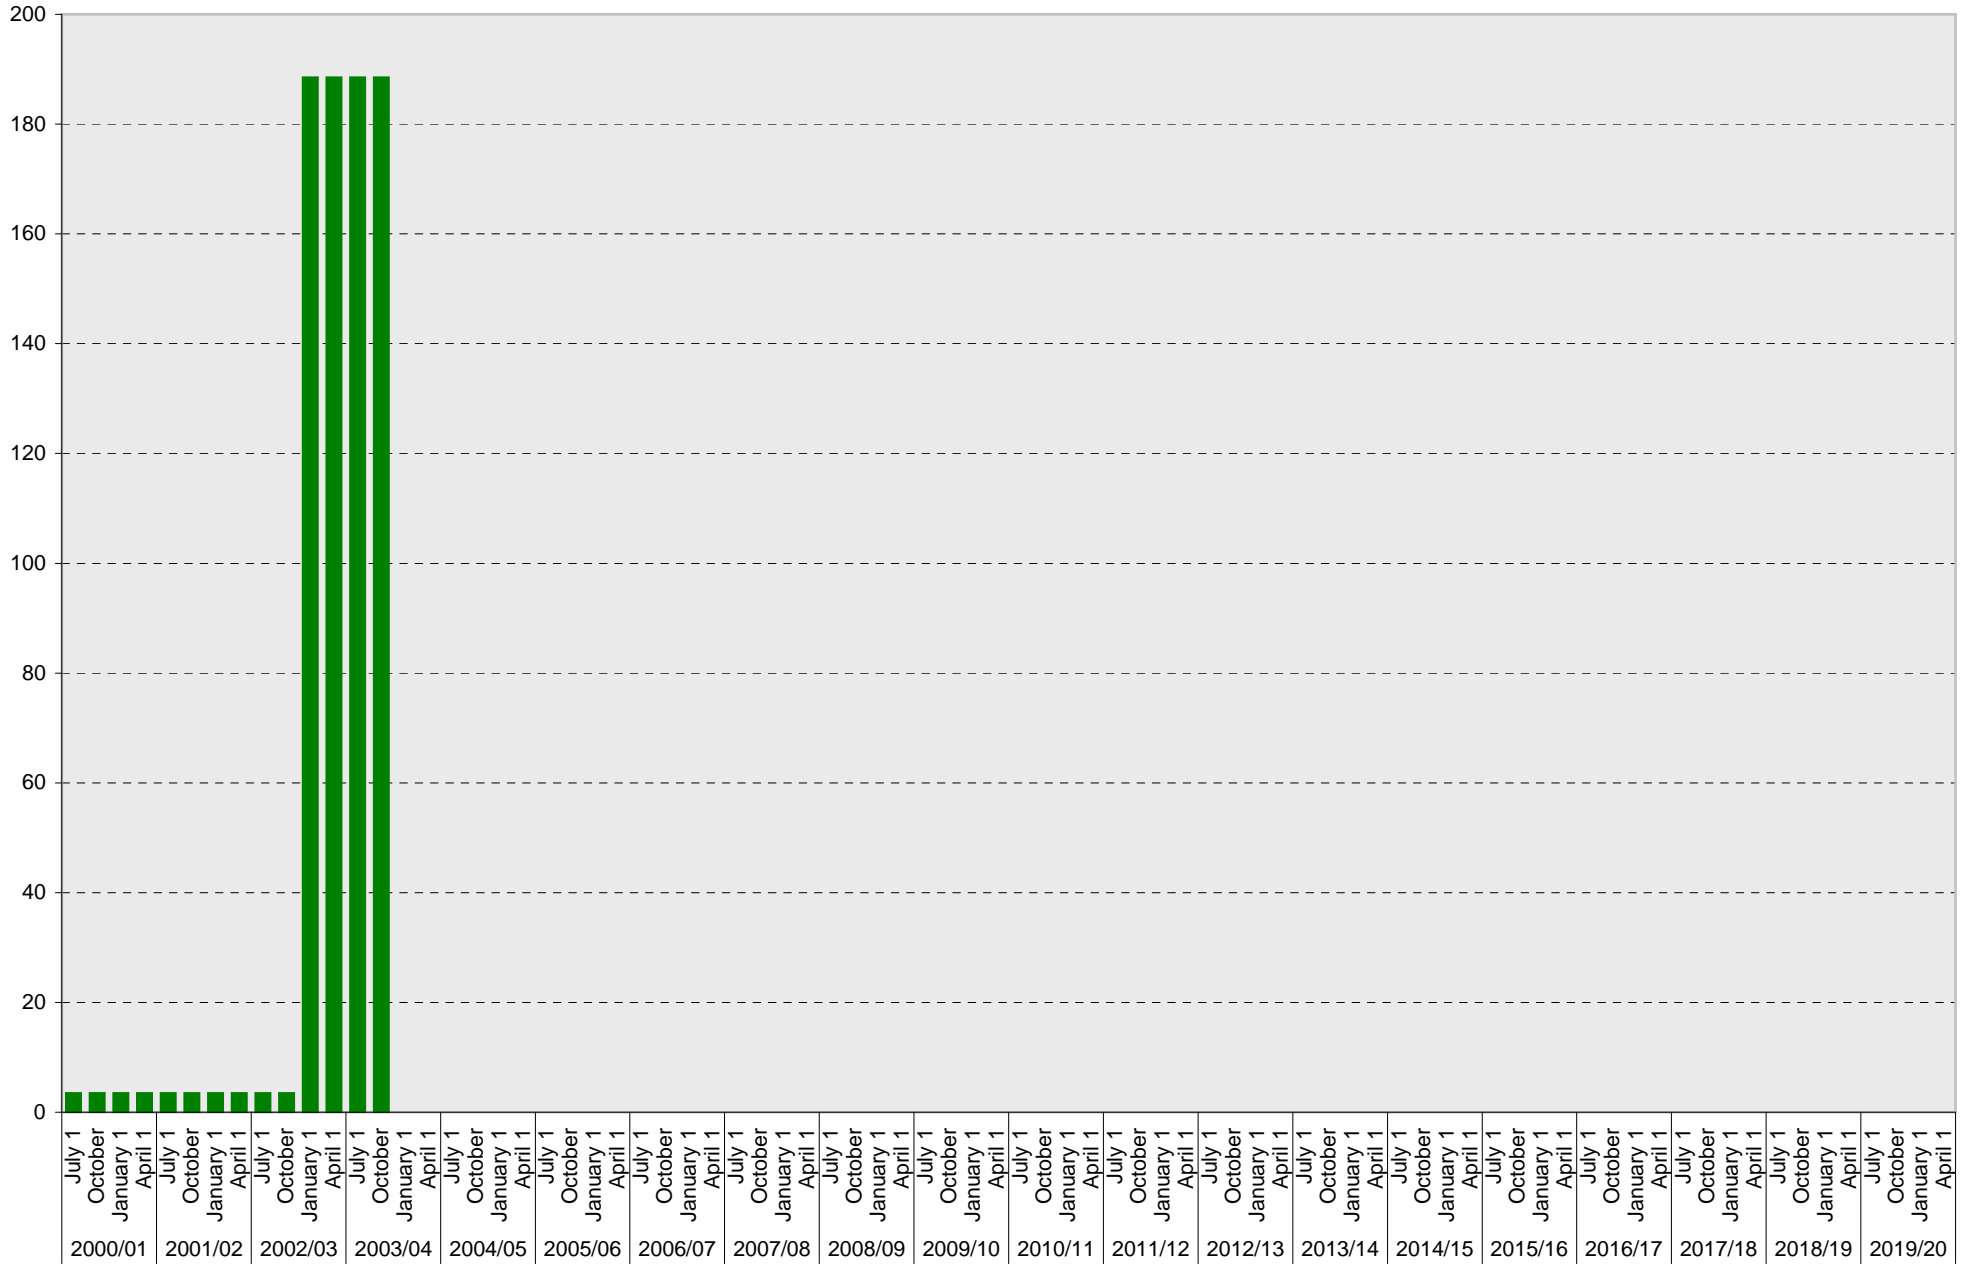

University of California, San Diego Parking Space Inventory

Aquarium: B Parking Spaces

■ B

University of California, San Diego Parking Space Inventory

Aquarium: Visitor Parking Spaces

Visitor

University of California, San Diego Parking Space Inventory