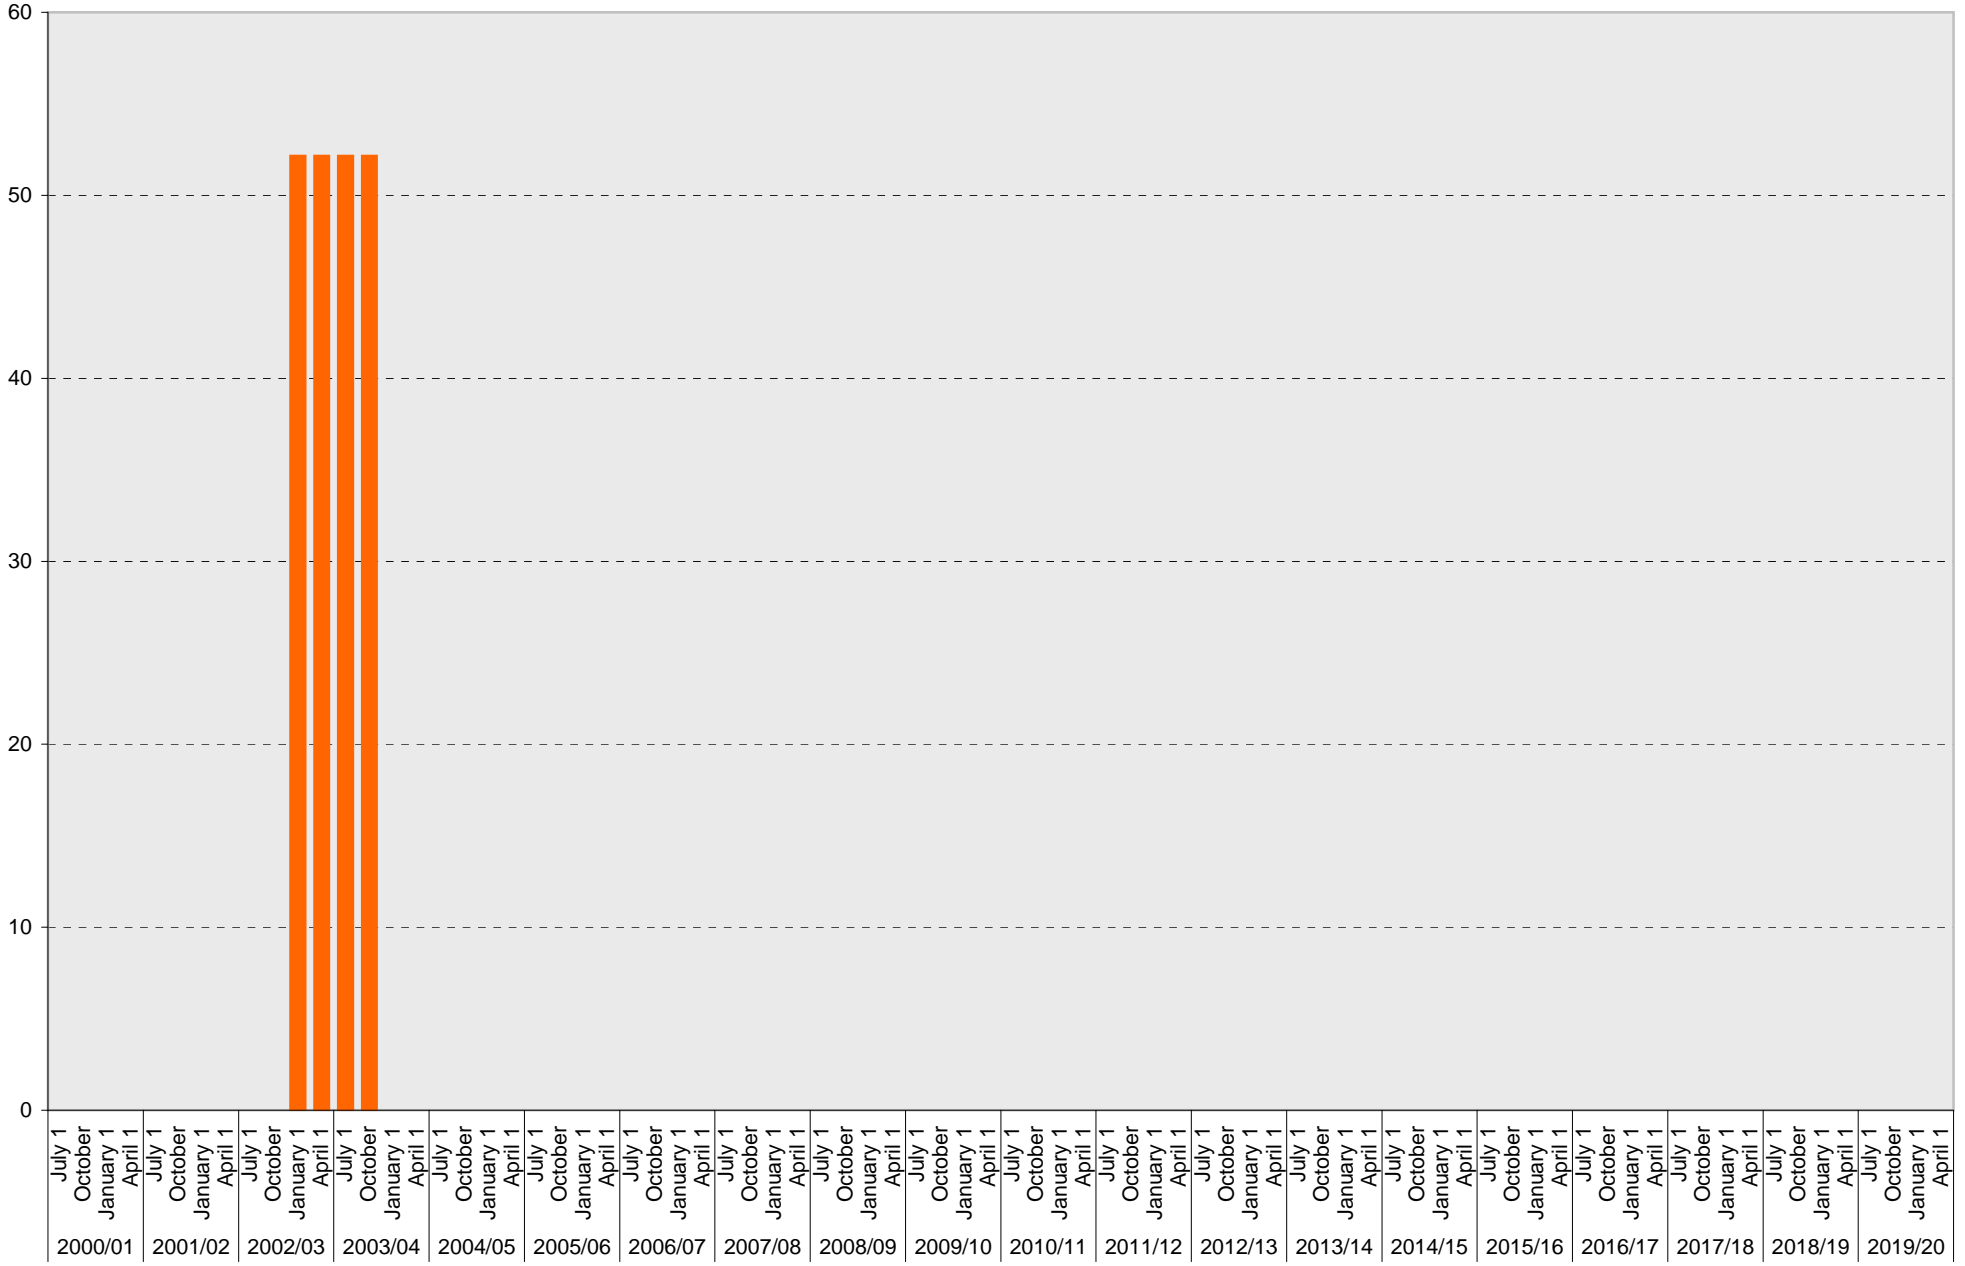

University of California, San Diego Parking Space Inventory

Aquarium: B Parking Spaces

■ B

University of California, San Diego Parking Space Inventory

Aquarium: Visitor Parking Spaces

Visitor

University of California, San Diego Parking Space Inventory