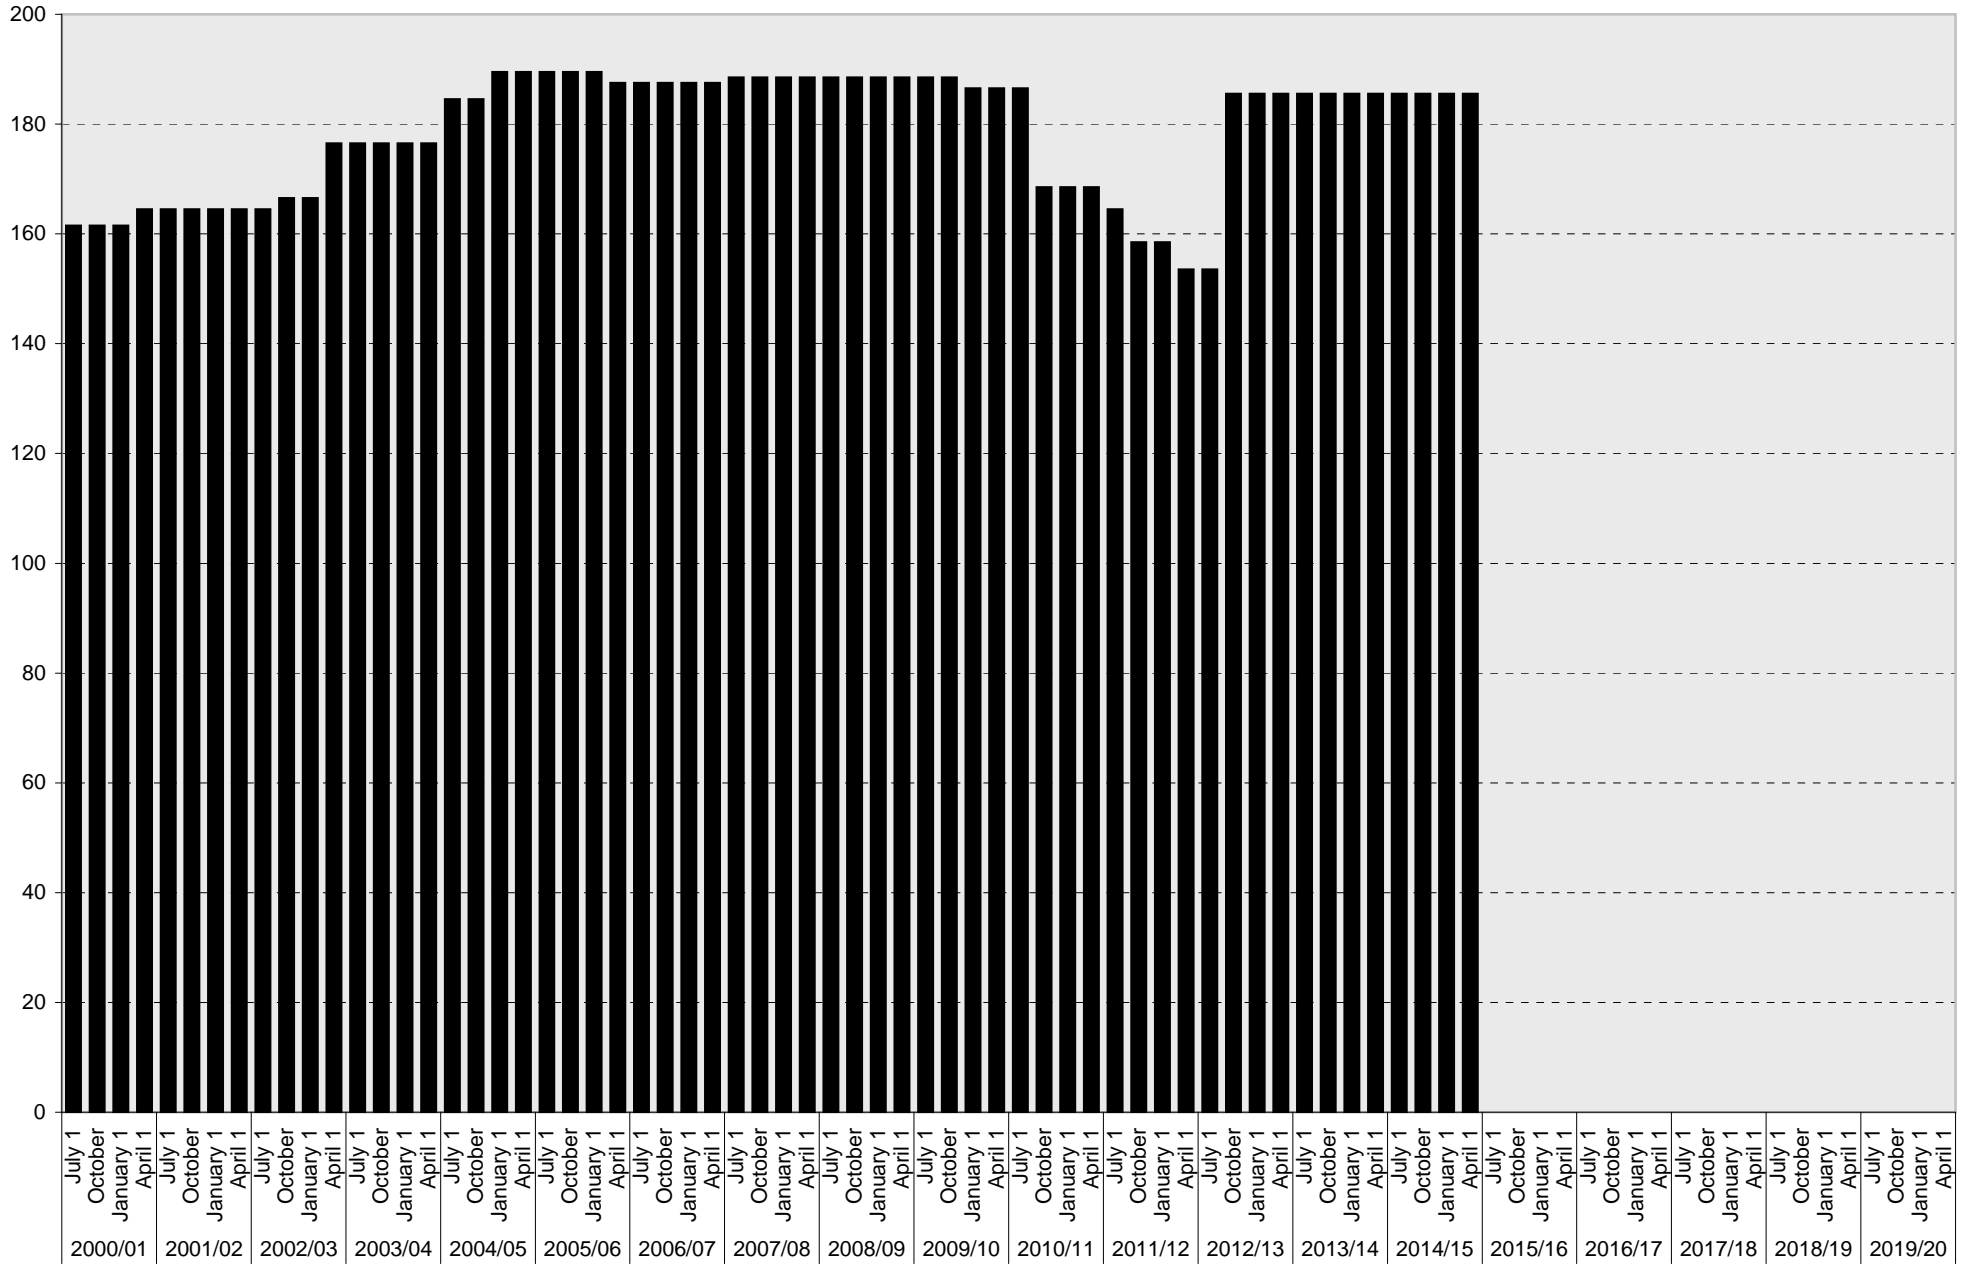

University of California, San Diego Parking Space Inventory

SIO Hillside: Total Parking Spaces

■ Total