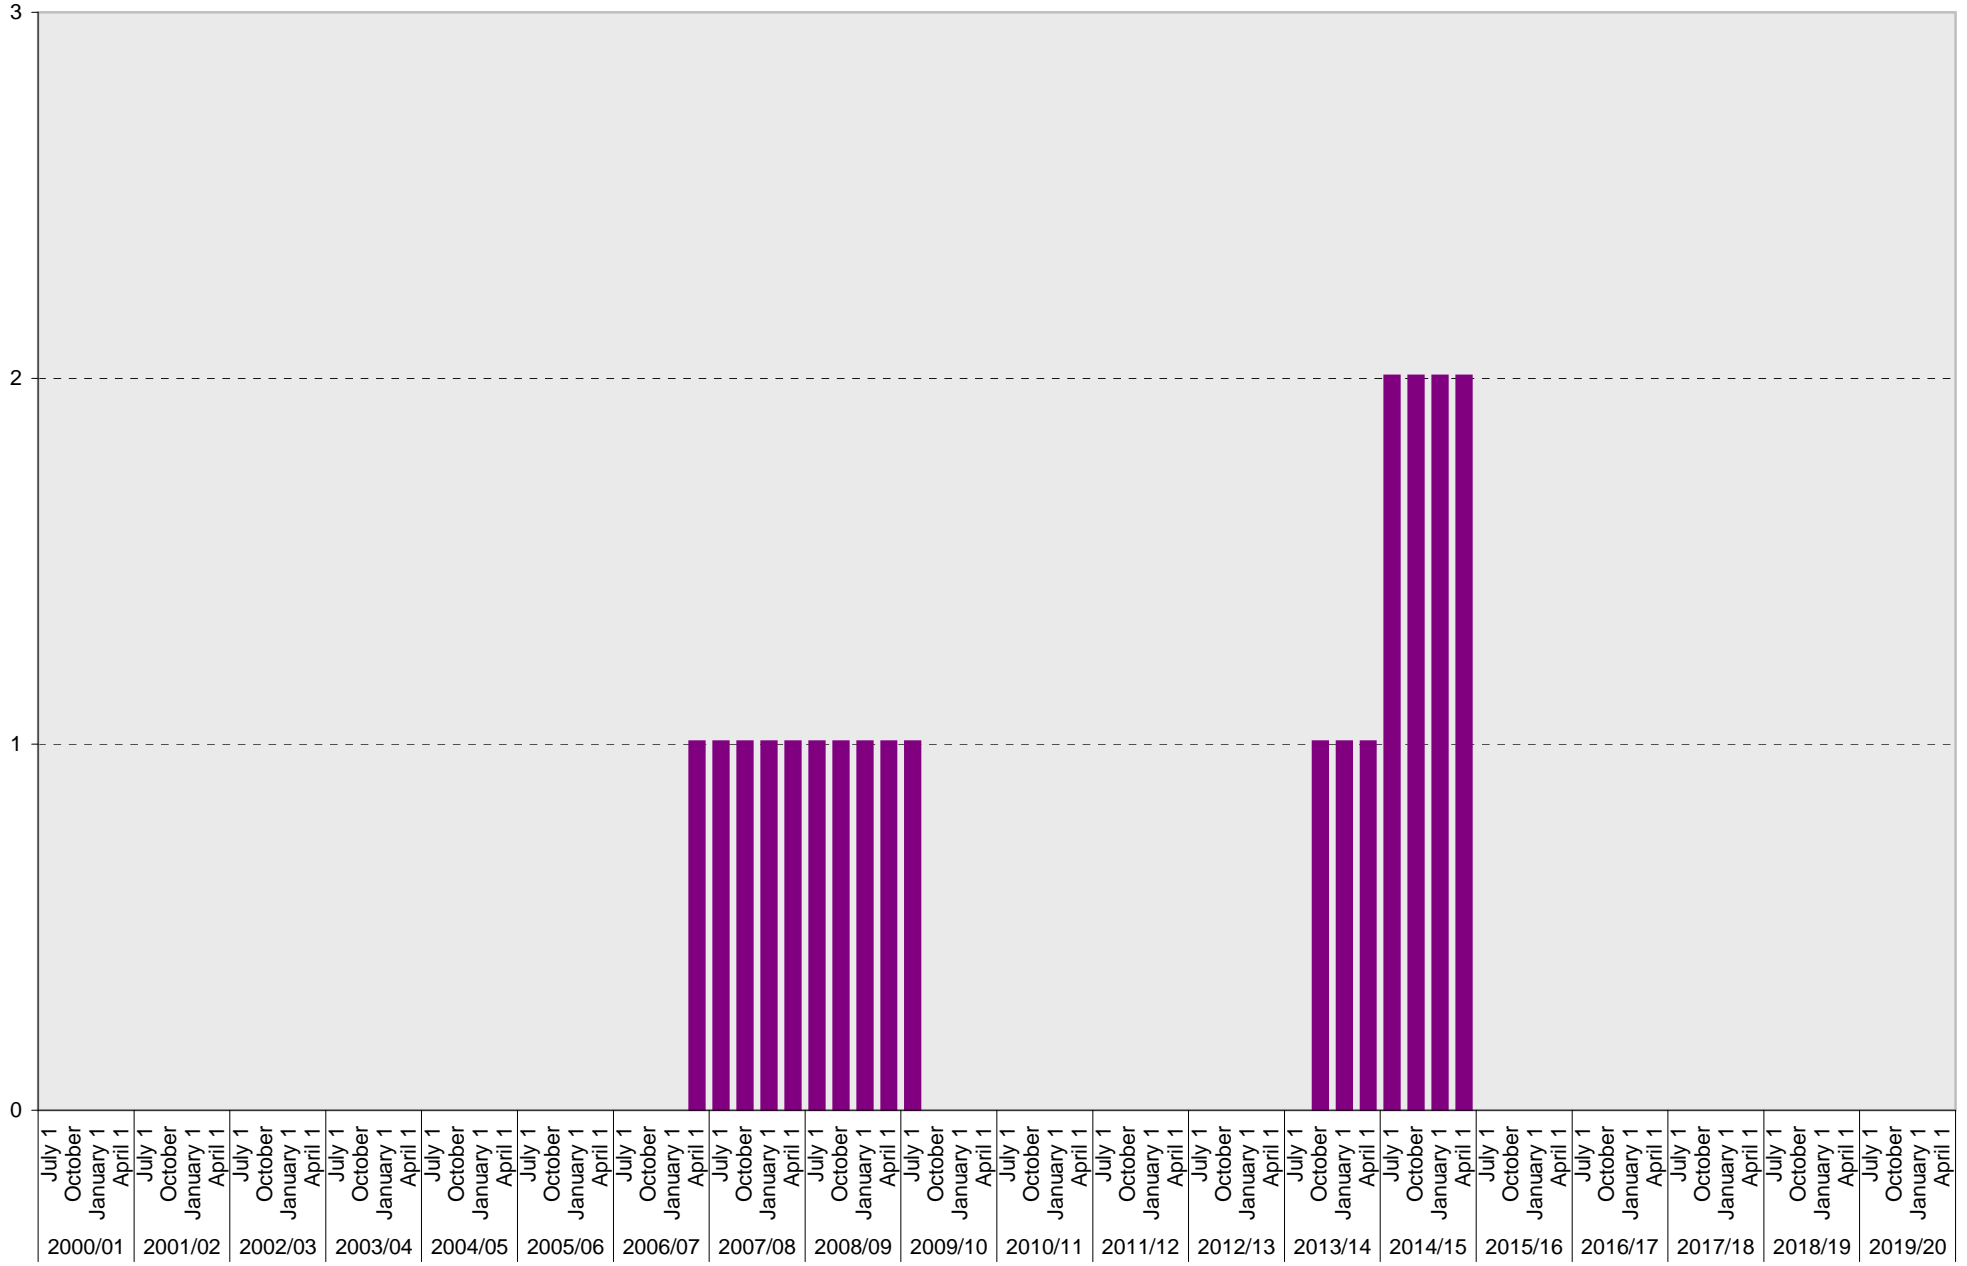

University of California, San Diego Parking Space Inventory

SIO Hillside: Allocated Parking Spaces

■ Allocated