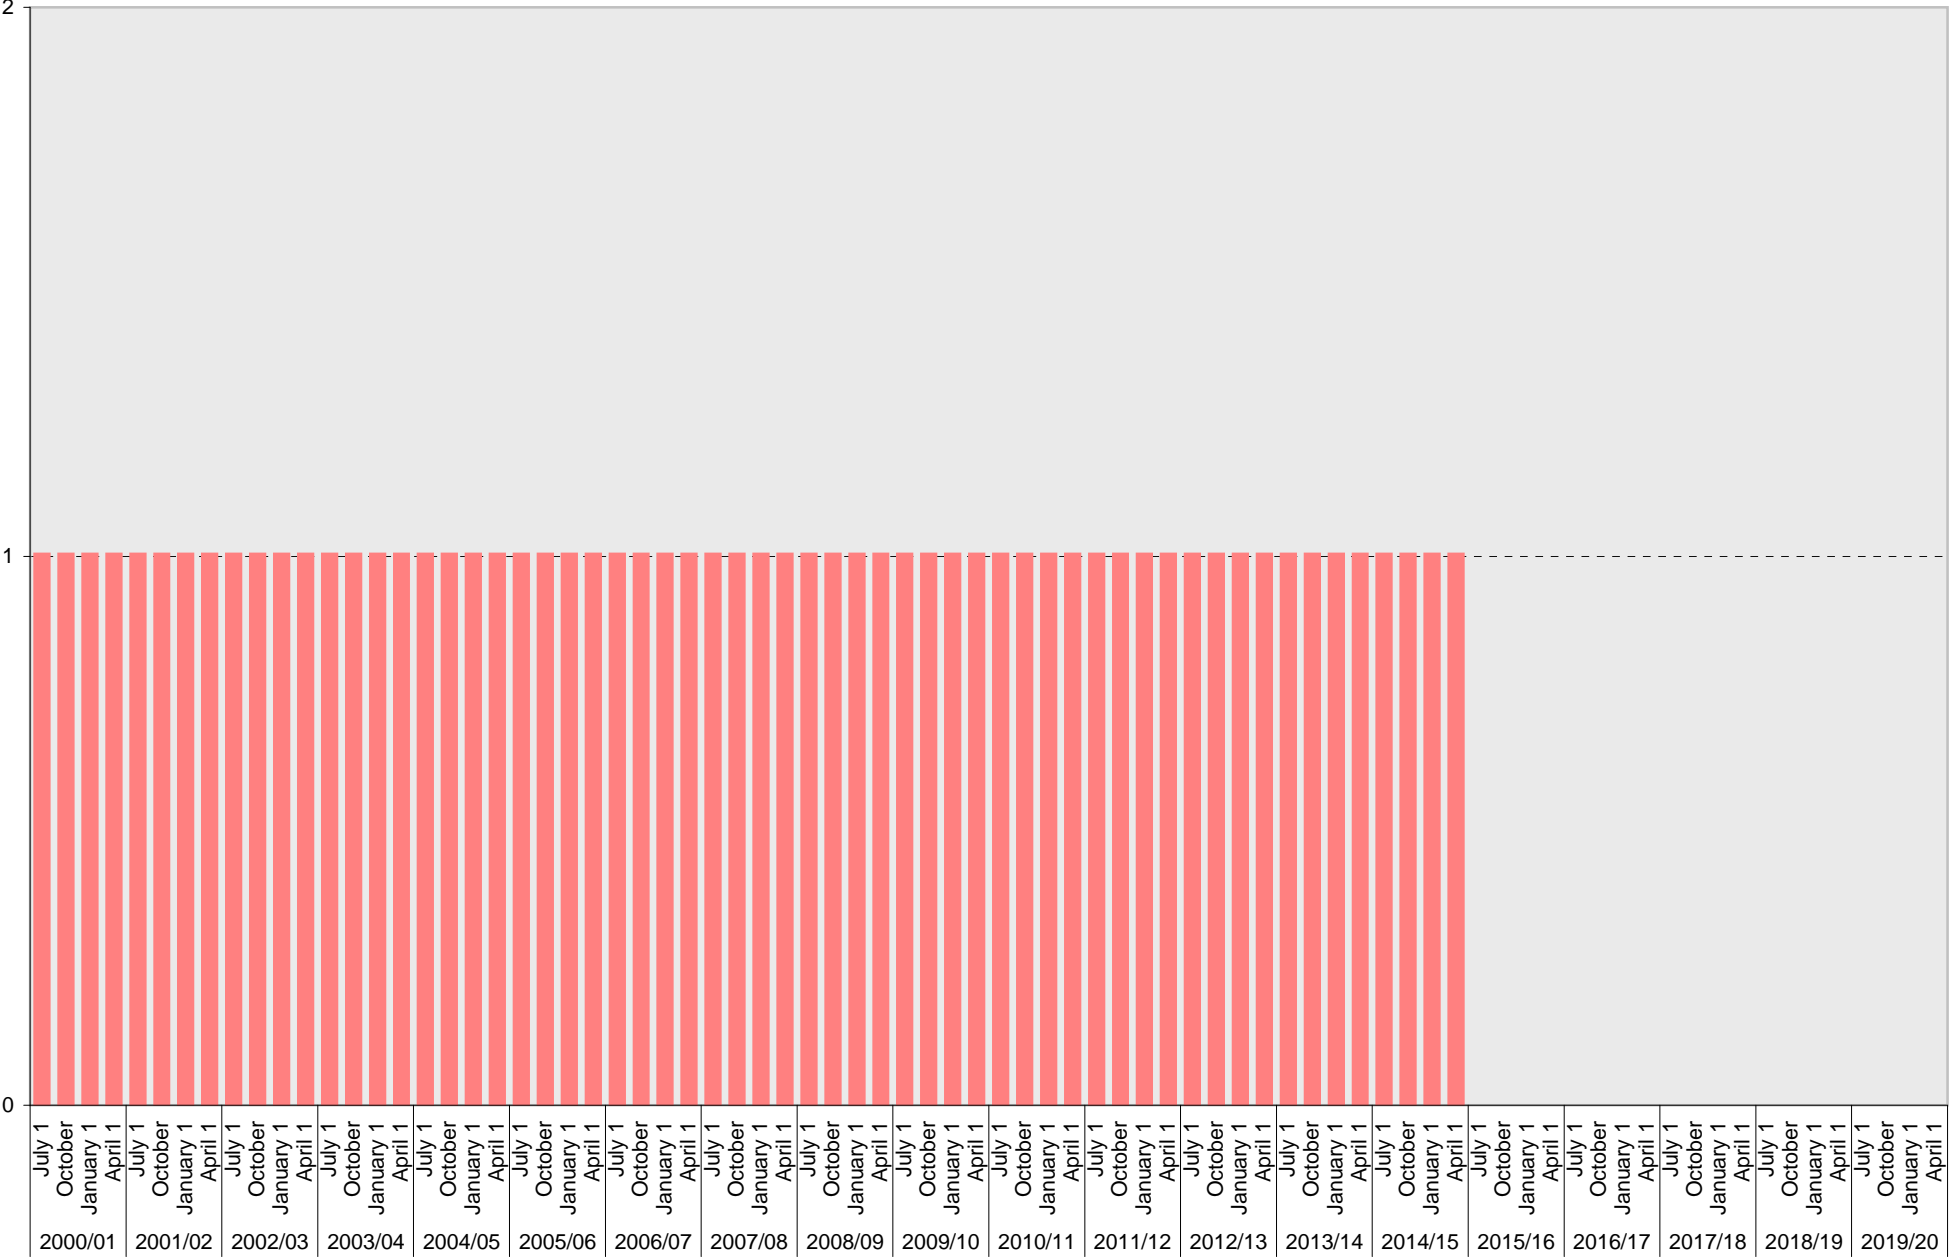

University of California, San Diego Parking Space Inventory
SIO Hillside: Service Yard Parking Spaces

Service Yard