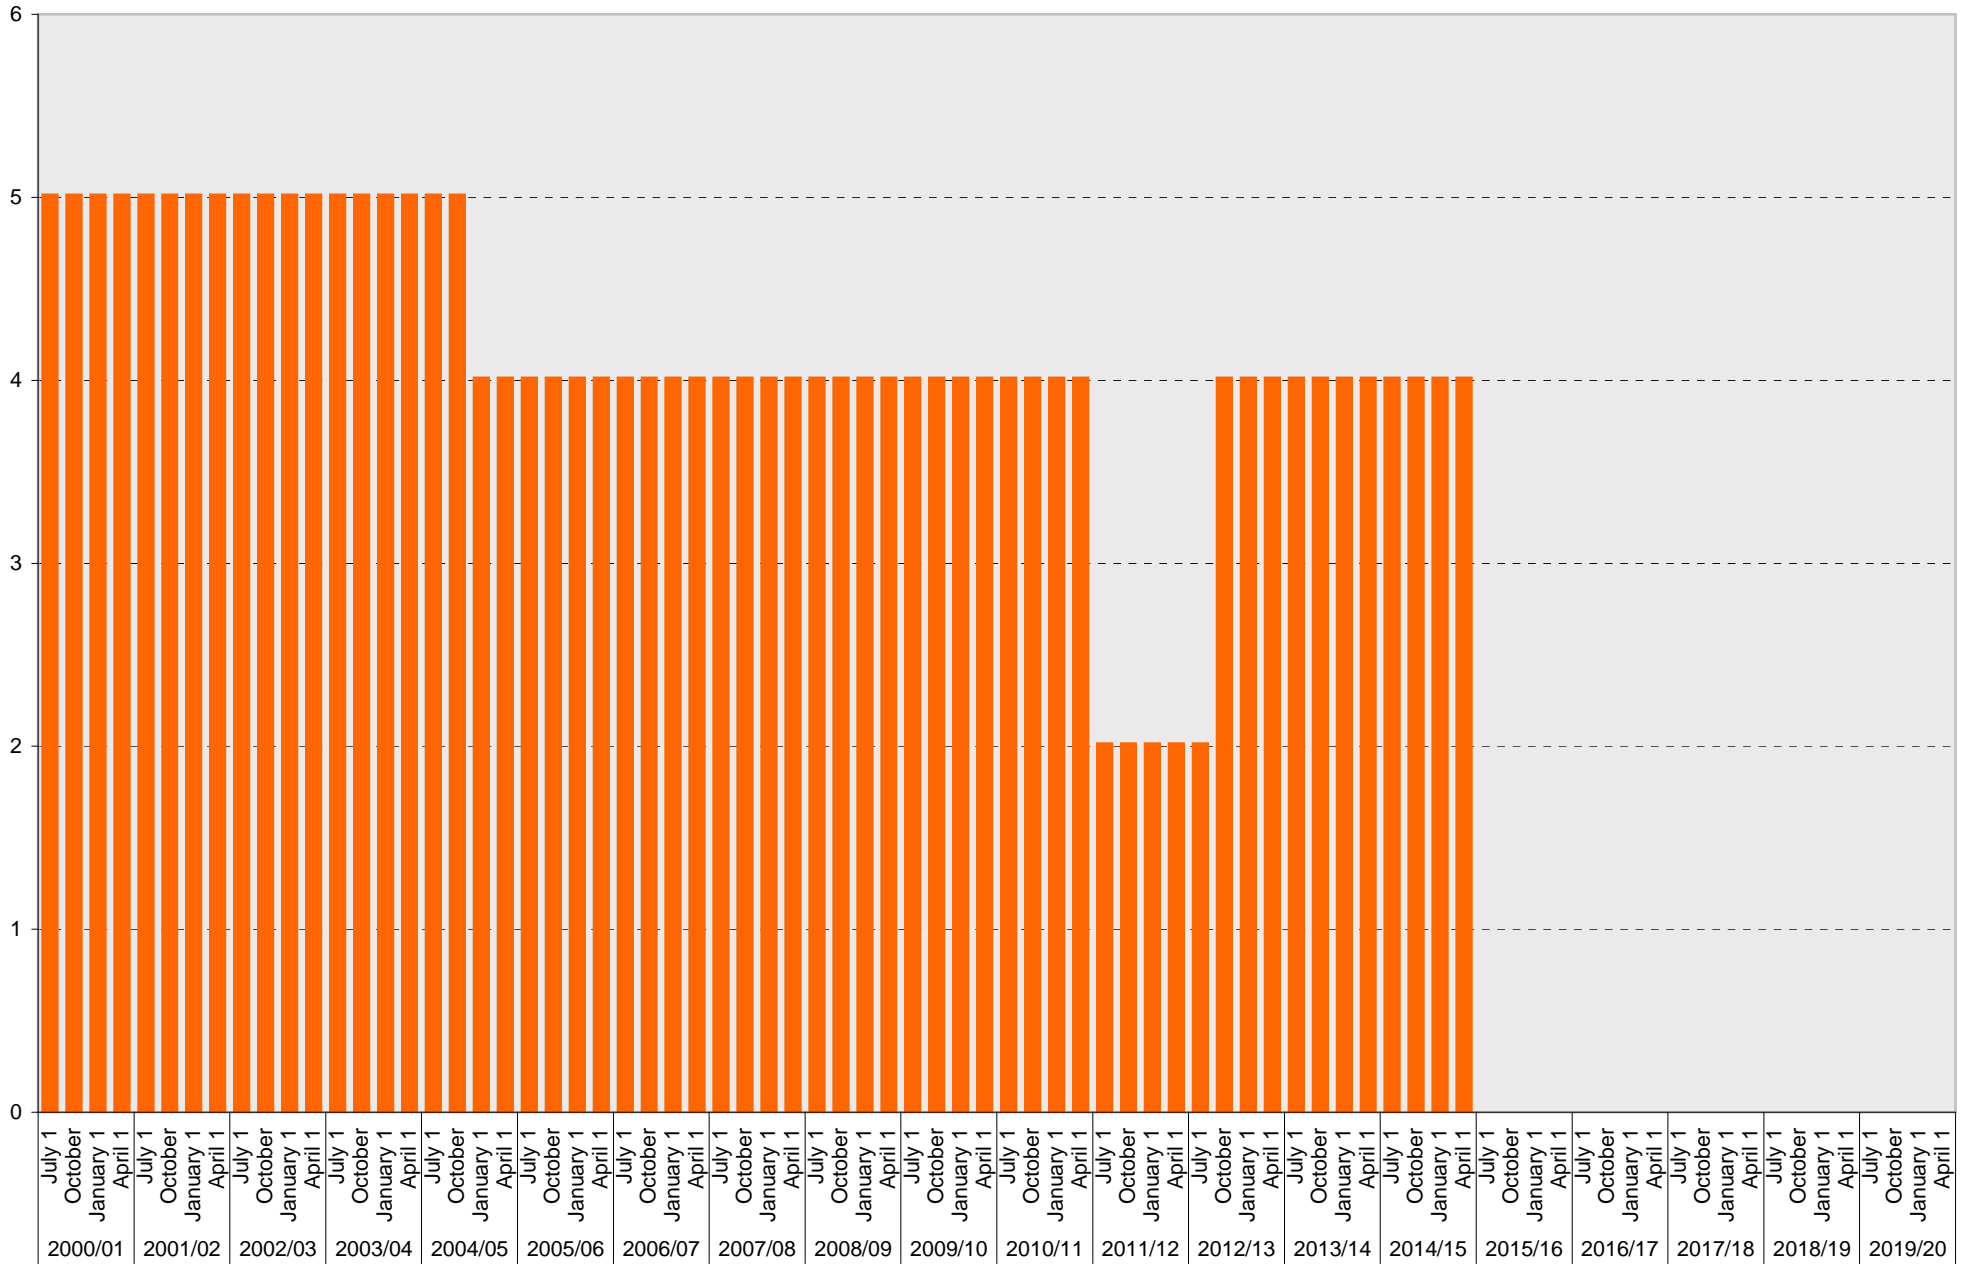

University of California, San Diego Parking Space Inventory

SIO Hillside: A Parking Spaces

■ A

University of California, San Diego Parking Space Inventory

SIO Hillside: B Parking Spaces

■ B

University of California, San Diego Parking Space Inventory

SIO Hillside: S Parking Spaces

■ S

University of California, San Diego Parking Space Inventory

SIO Hillside: Visitor Parking Spaces

■ Visitor

University of California, San Diego Parking Space Inventory

SIO Hillside: Reserved Parking Spaces