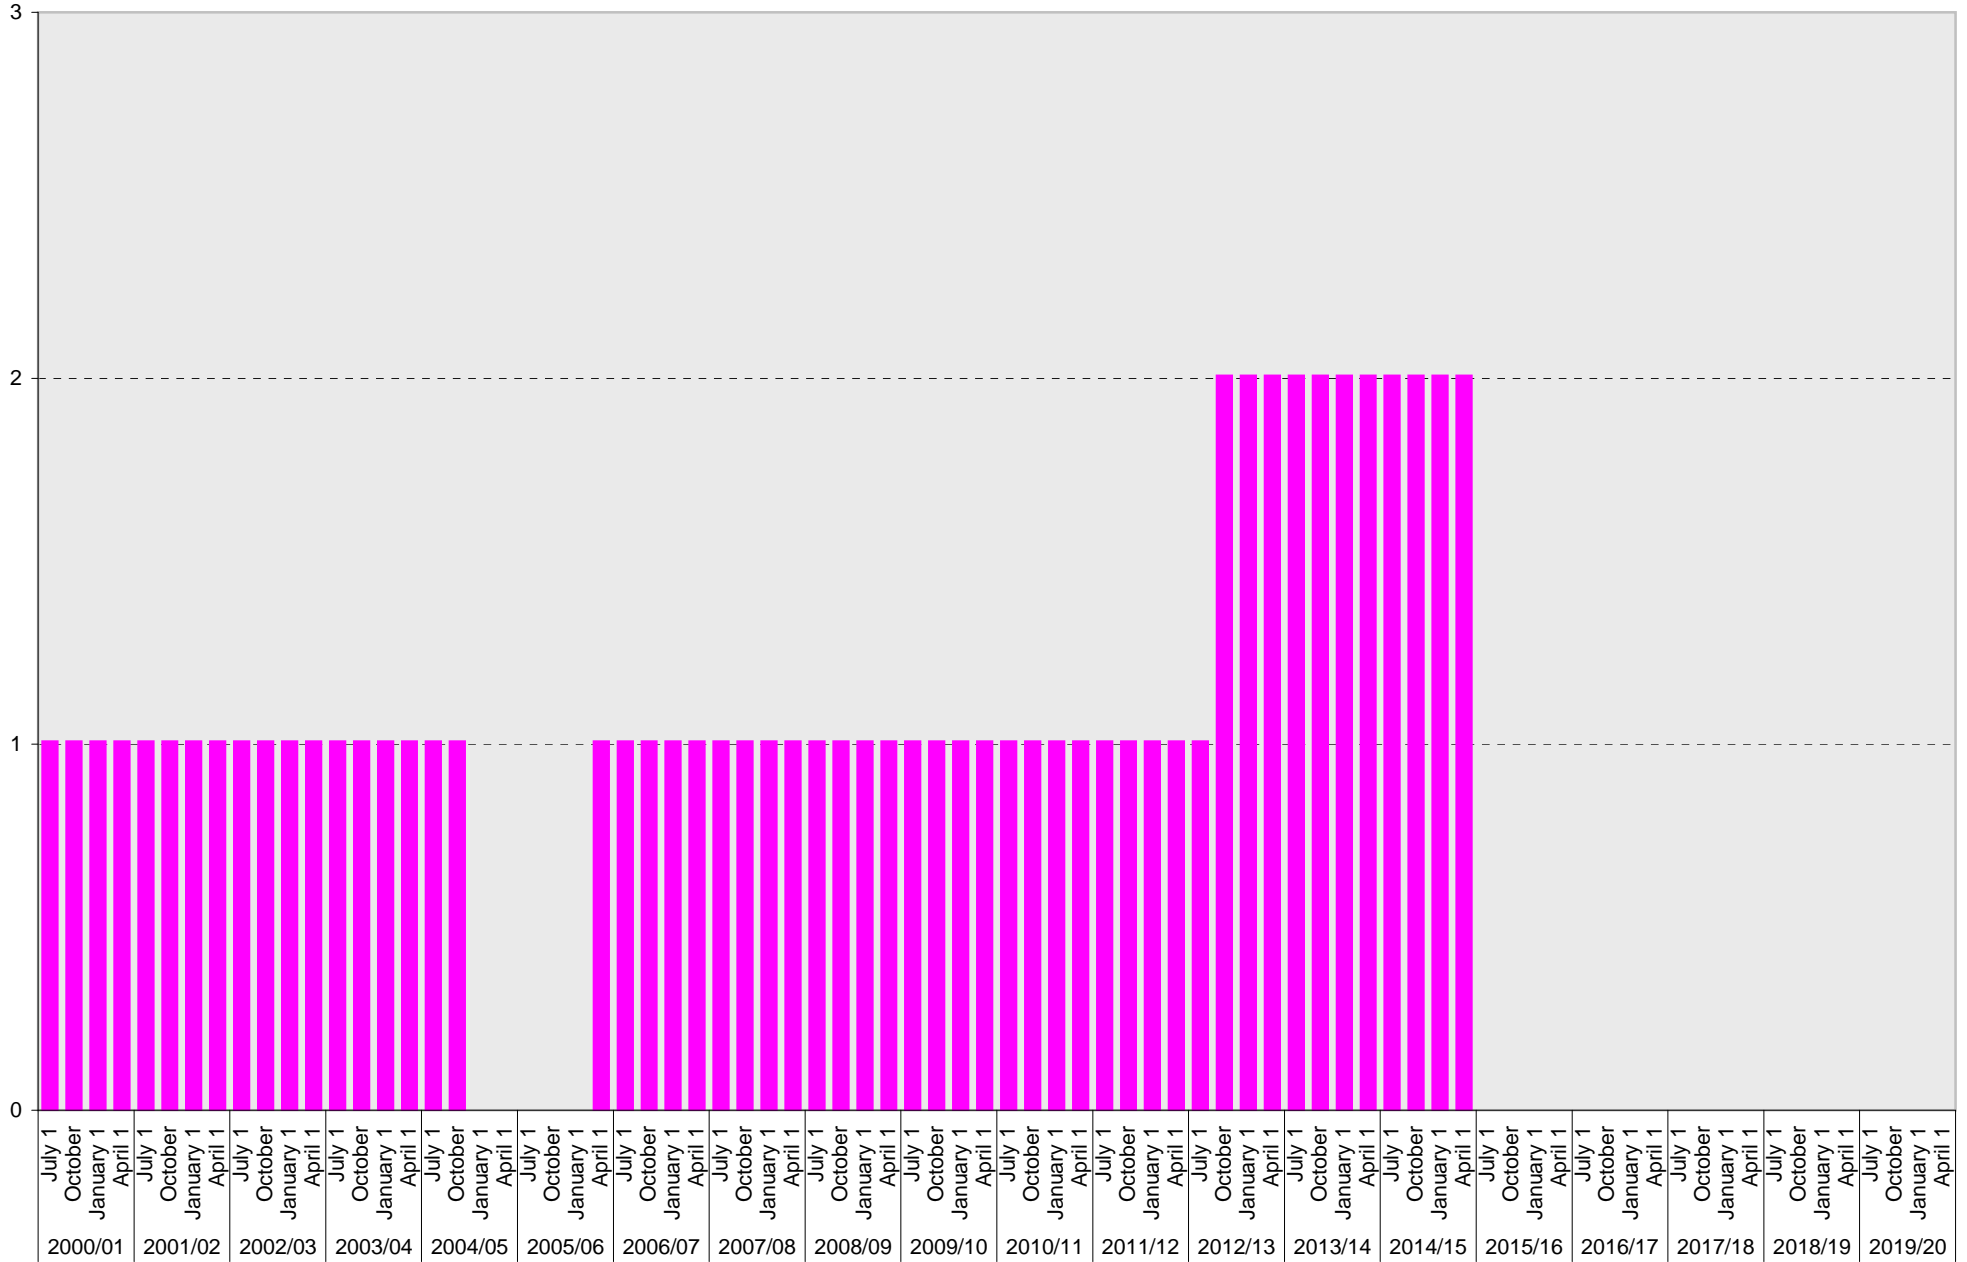

■ Loading

University of California, San Diego Parking Space Inventory

SIO Hillside: Total Parking Spaces

■ Total

University of California, San Diego Parking Space Inventory

SIO Hillside: Motorcycle Parking Sections

■ Motorcycle

University of California, San Diego Parking Space Inventory
SIO Hillside

Date		Parking Spaces										Motorcycle Parking Sections	
		A	B	S	Visitor	Reserved	Allocated	Accessible	UC Vehicle	Service Yard	Loading		Total
2000/01	July 1		2	145	5	2		6		1		161	1
	October 1		2	145	5	2		6		1		161	1
	January 1		2	145	5	2		6		1		161	1
	April 1		2	148	5	2		6		1		164	1
2001/02	July 1		2	148	5	2		6		1		164	1
	October 1		2	150	5			6		1		164	1
	January 1		2	150	5			6		1		164	1
	April 1		2	150	5			6		1		164	1
2002/03	July 1		2	150	5			6		1		164	1
	October 1		2	150	5			6		1	2	166	1
	January 1			152	5			6		1	2	166	1
	April 1			162	5			6		1	2	176	1
2003/04	July 1			162	5			6		1	2	176	1
	October 1			162	5			6		1	2	176	1
	January 1			162	5			6		1	2	176	1
	April 1			162	5			6		1	2	176	1
2004/05	July 1			170	5			6		1	2	184	1
	October 1			170	5			6		1	2	184	1
	January 1			176	4			6		1	2	189	
	April 1			176	4			6		1	2	189	
2005/06	July 1			176	4			6		1	2	189	
	October 1			176	4			6		1	2	189	
	January 1			176	4			6		1	2	189	
	April 1			174	4			6		1	2	187	1
2006/07	July 1			174	4			6		1	2	187	1
	October 1	2	17	155	4			6		1	2	187	1
	January 1	2	17	155	4			6		1	2	187	1
	April 1	2	17	154	4		1	6		1	2	187	1
2007/08	July 1	2	17	155	4		1	6		1	2	188	1
	October 1		9	165	4		1	6		1	2	188	1
	January 1		9	165	4		1	6		1	2	188	1
	April 1		9	165	4		1	6		1	2	188	1
2008/09	July 1		9	165	4		1	6		1	2	188	1
	October 1		9	165	4		1	6		1	2	188	1
	January 1		9	165	4		1	6		1	2	188	1
	April 1		18	154	4		1	6		1	4	188	1
2009/10	July 1		18	154	4		1	6		1	4	188	1
	October 1		18	155	4			6		1	4	188	1
	January 1		18	154	4			6		1	3	186	1
	April 1		18	154	4			6		1	3	186	1