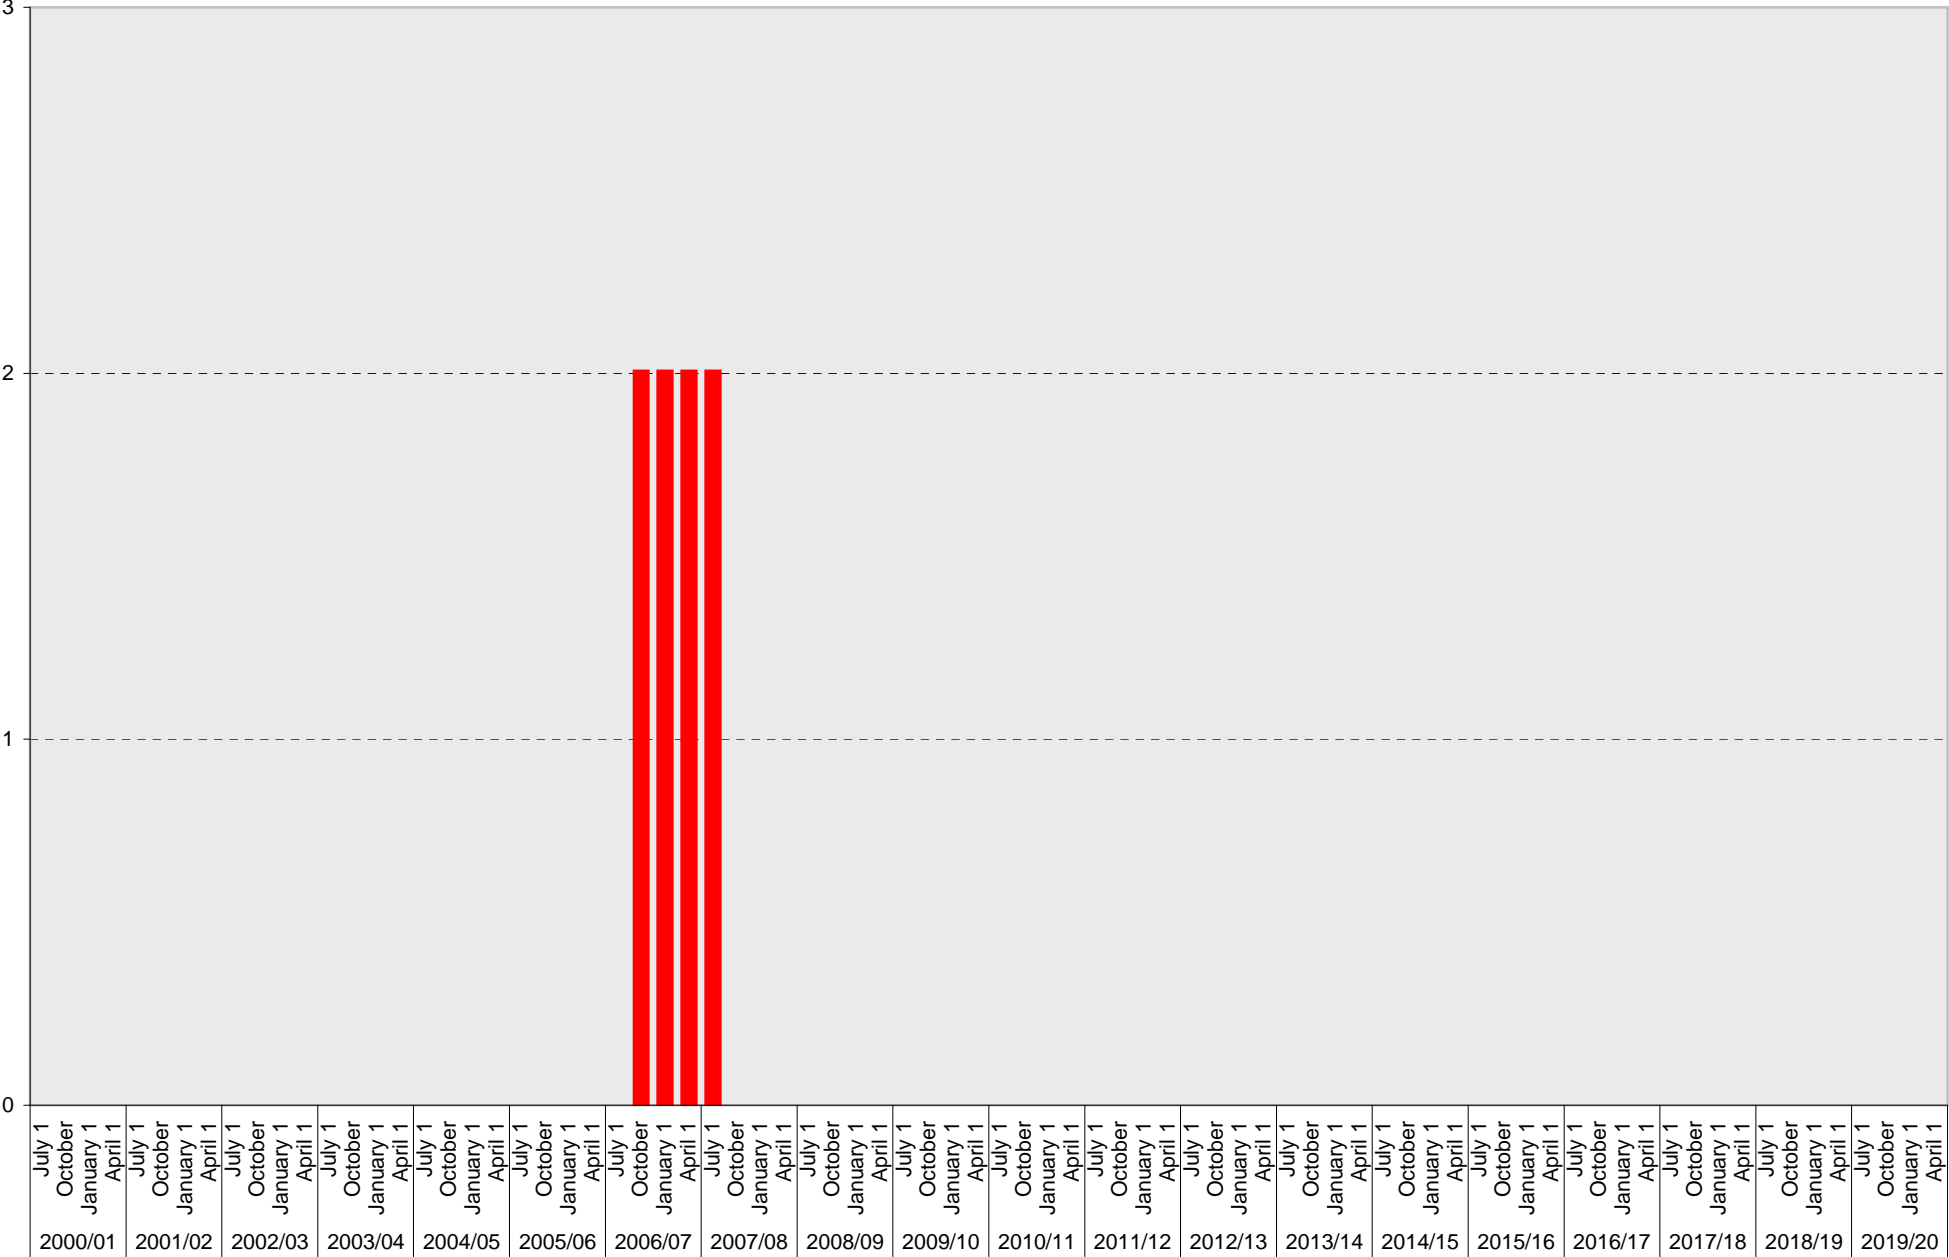

University of California, San Diego Parking Space Inventory

SIO Hillside: A Parking Spaces

■ A

University of California, San Diego Parking Space Inventory

SIO Hillside: B Parking Spaces

■ B

University of California, San Diego Parking Space Inventory

SIO Hillside: S Parking Spaces

■ S

University of California, San Diego Parking Space Inventory

SIO Hillside: Visitor Parking Spaces

■ Visitor

University of California, San Diego Parking Space Inventory

SIO Hillside: Reserved Parking Spaces