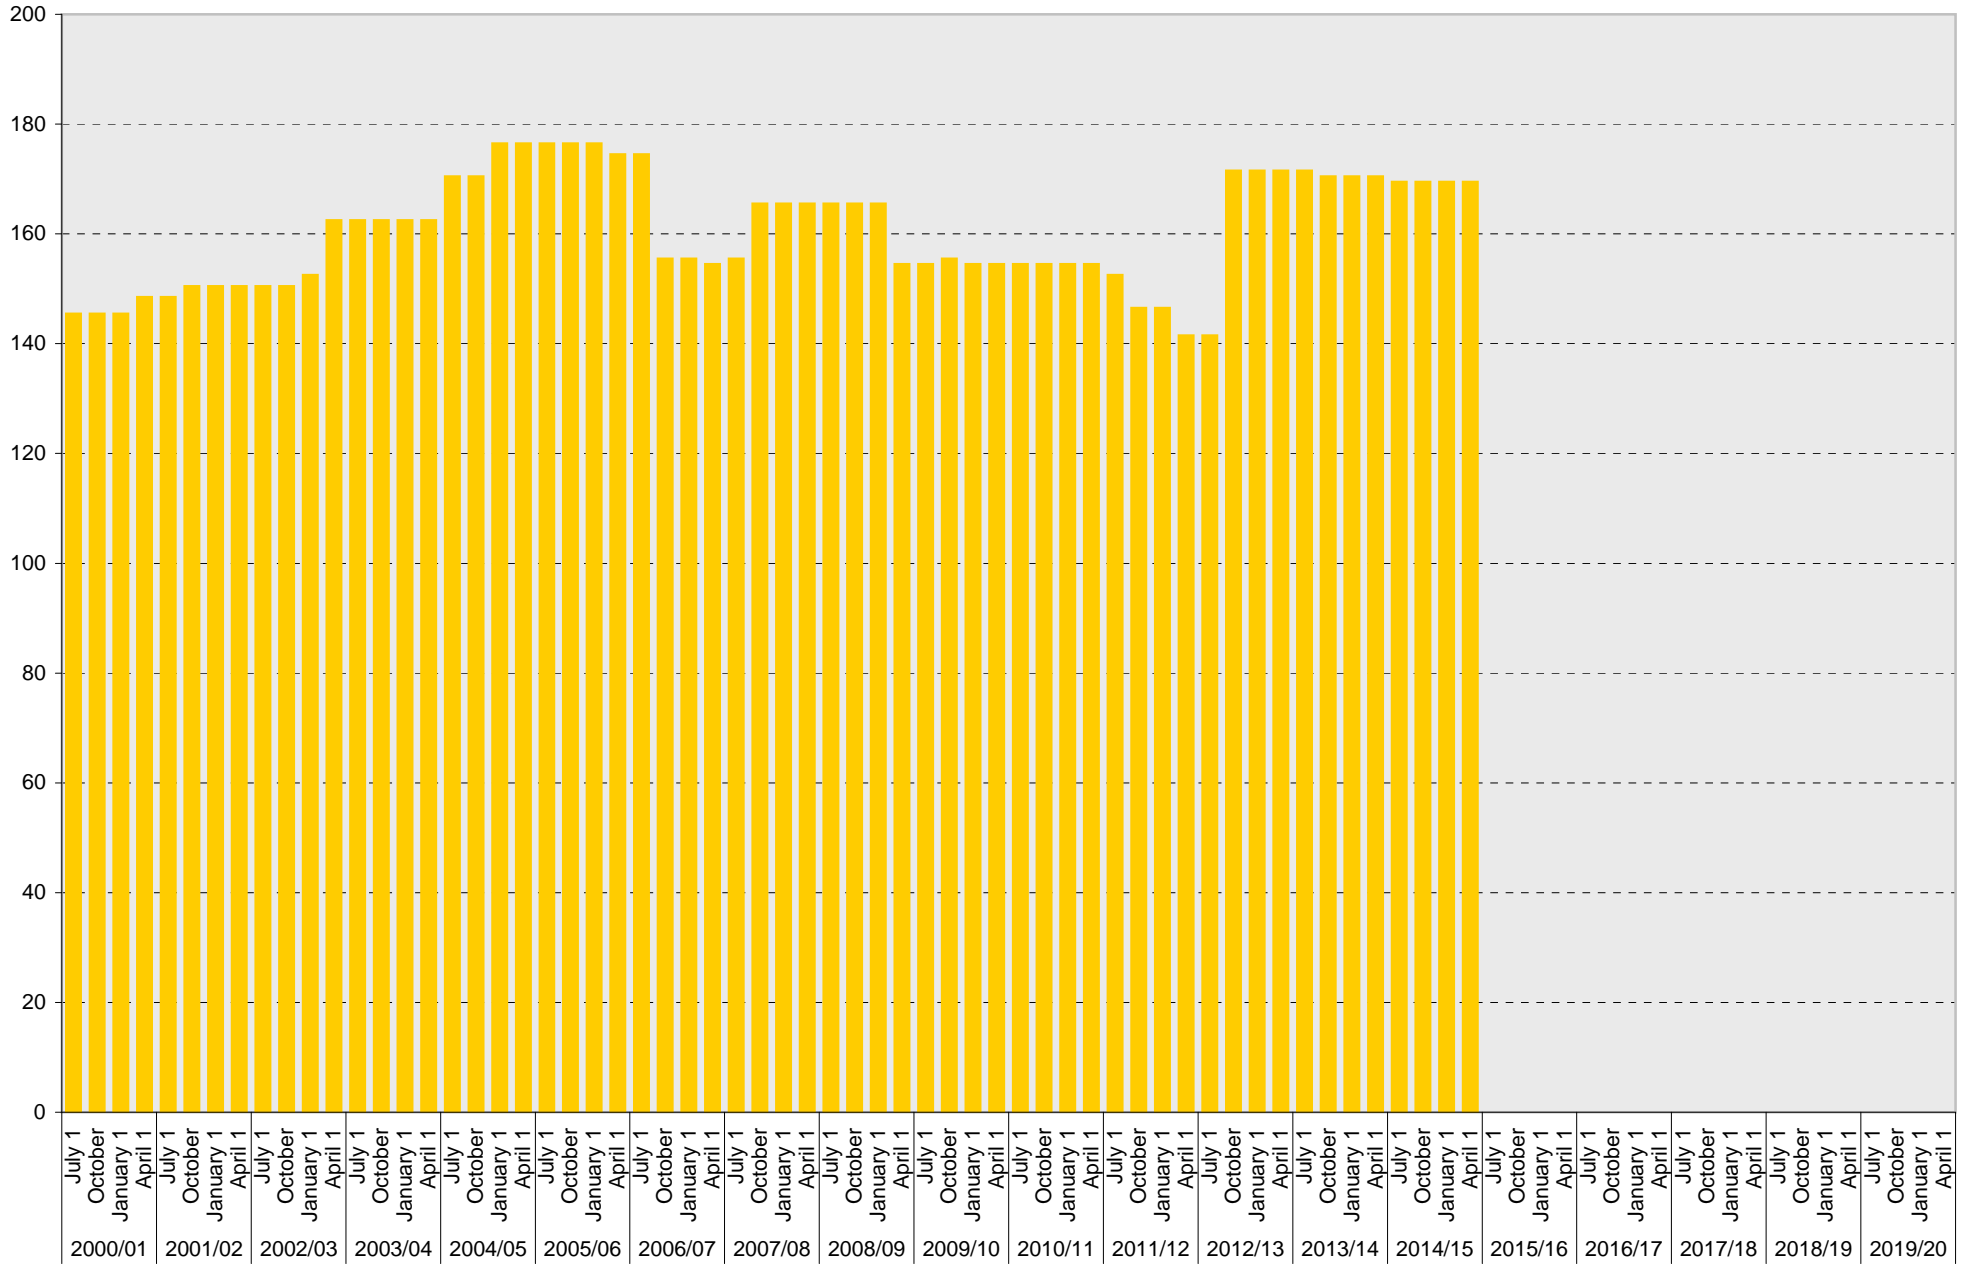

University of California, San Diego Parking Space Inventory

SIO Hillside: A Parking Spaces

■ A

University of California, San Diego Parking Space Inventory

SIO Hillside: B Parking Spaces

■ B

University of California, San Diego Parking Space Inventory

SIO Hillside: S Parking Spaces

■ S

University of California, San Diego Parking Space Inventory

SIO Hillside: Visitor Parking Spaces

■ Visitor

University of California, San Diego Parking Space Inventory

SIO Hillside: Reserved Parking Spaces