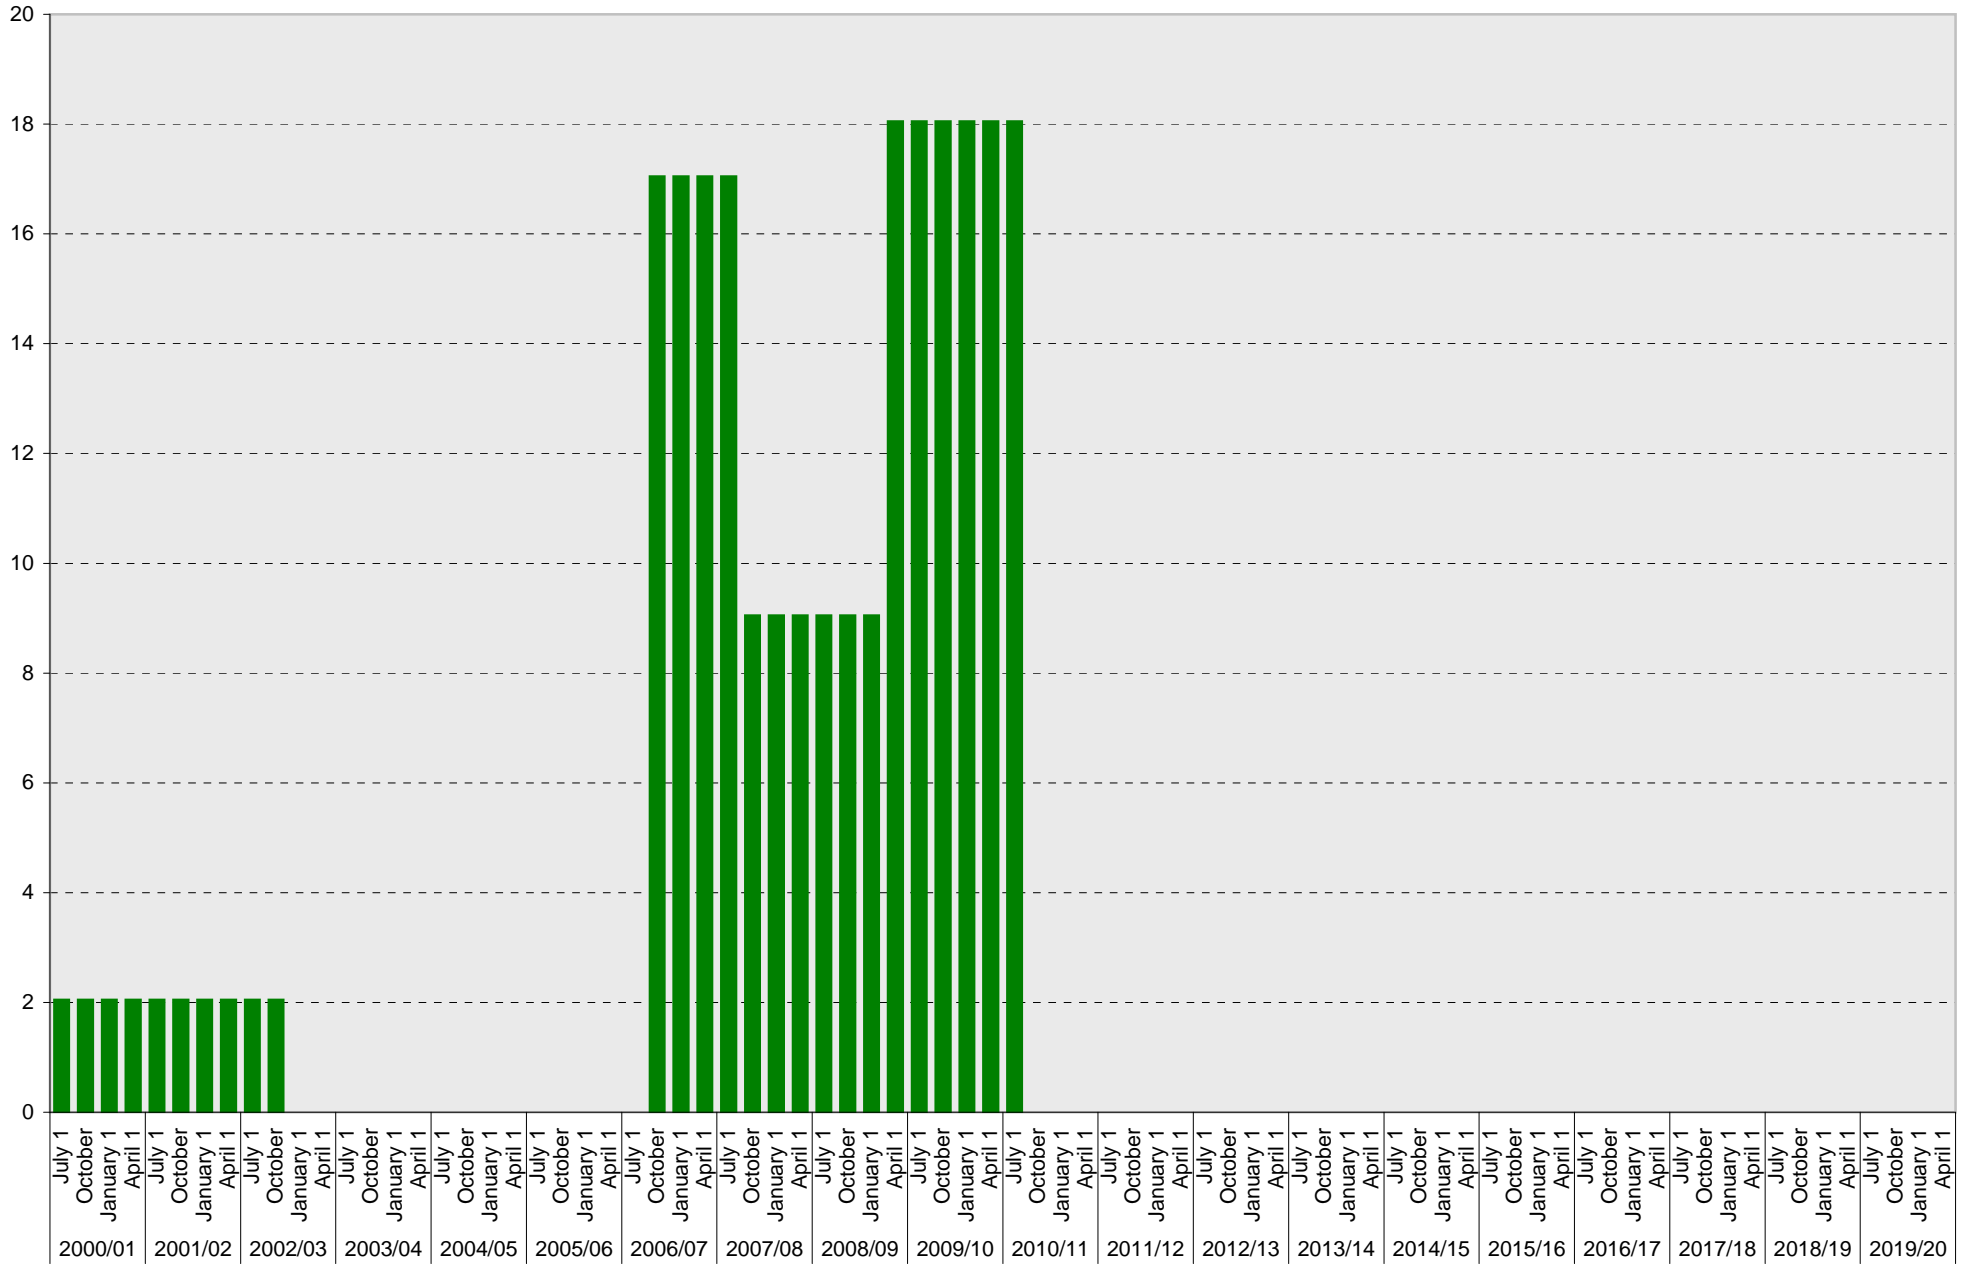

University of California, San Diego Parking Space Inventory

SIO Hillside: A Parking Spaces

■ A

University of California, San Diego Parking Space Inventory

SIO Hillside: B Parking Spaces

■ B

University of California, San Diego Parking Space Inventory

SIO Hillside: S Parking Spaces

■ S

University of California, San Diego Parking Space Inventory

SIO Hillside: Visitor Parking Spaces

■ Visitor

University of California, San Diego Parking Space Inventory

SIO Hillside: Reserved Parking Spaces