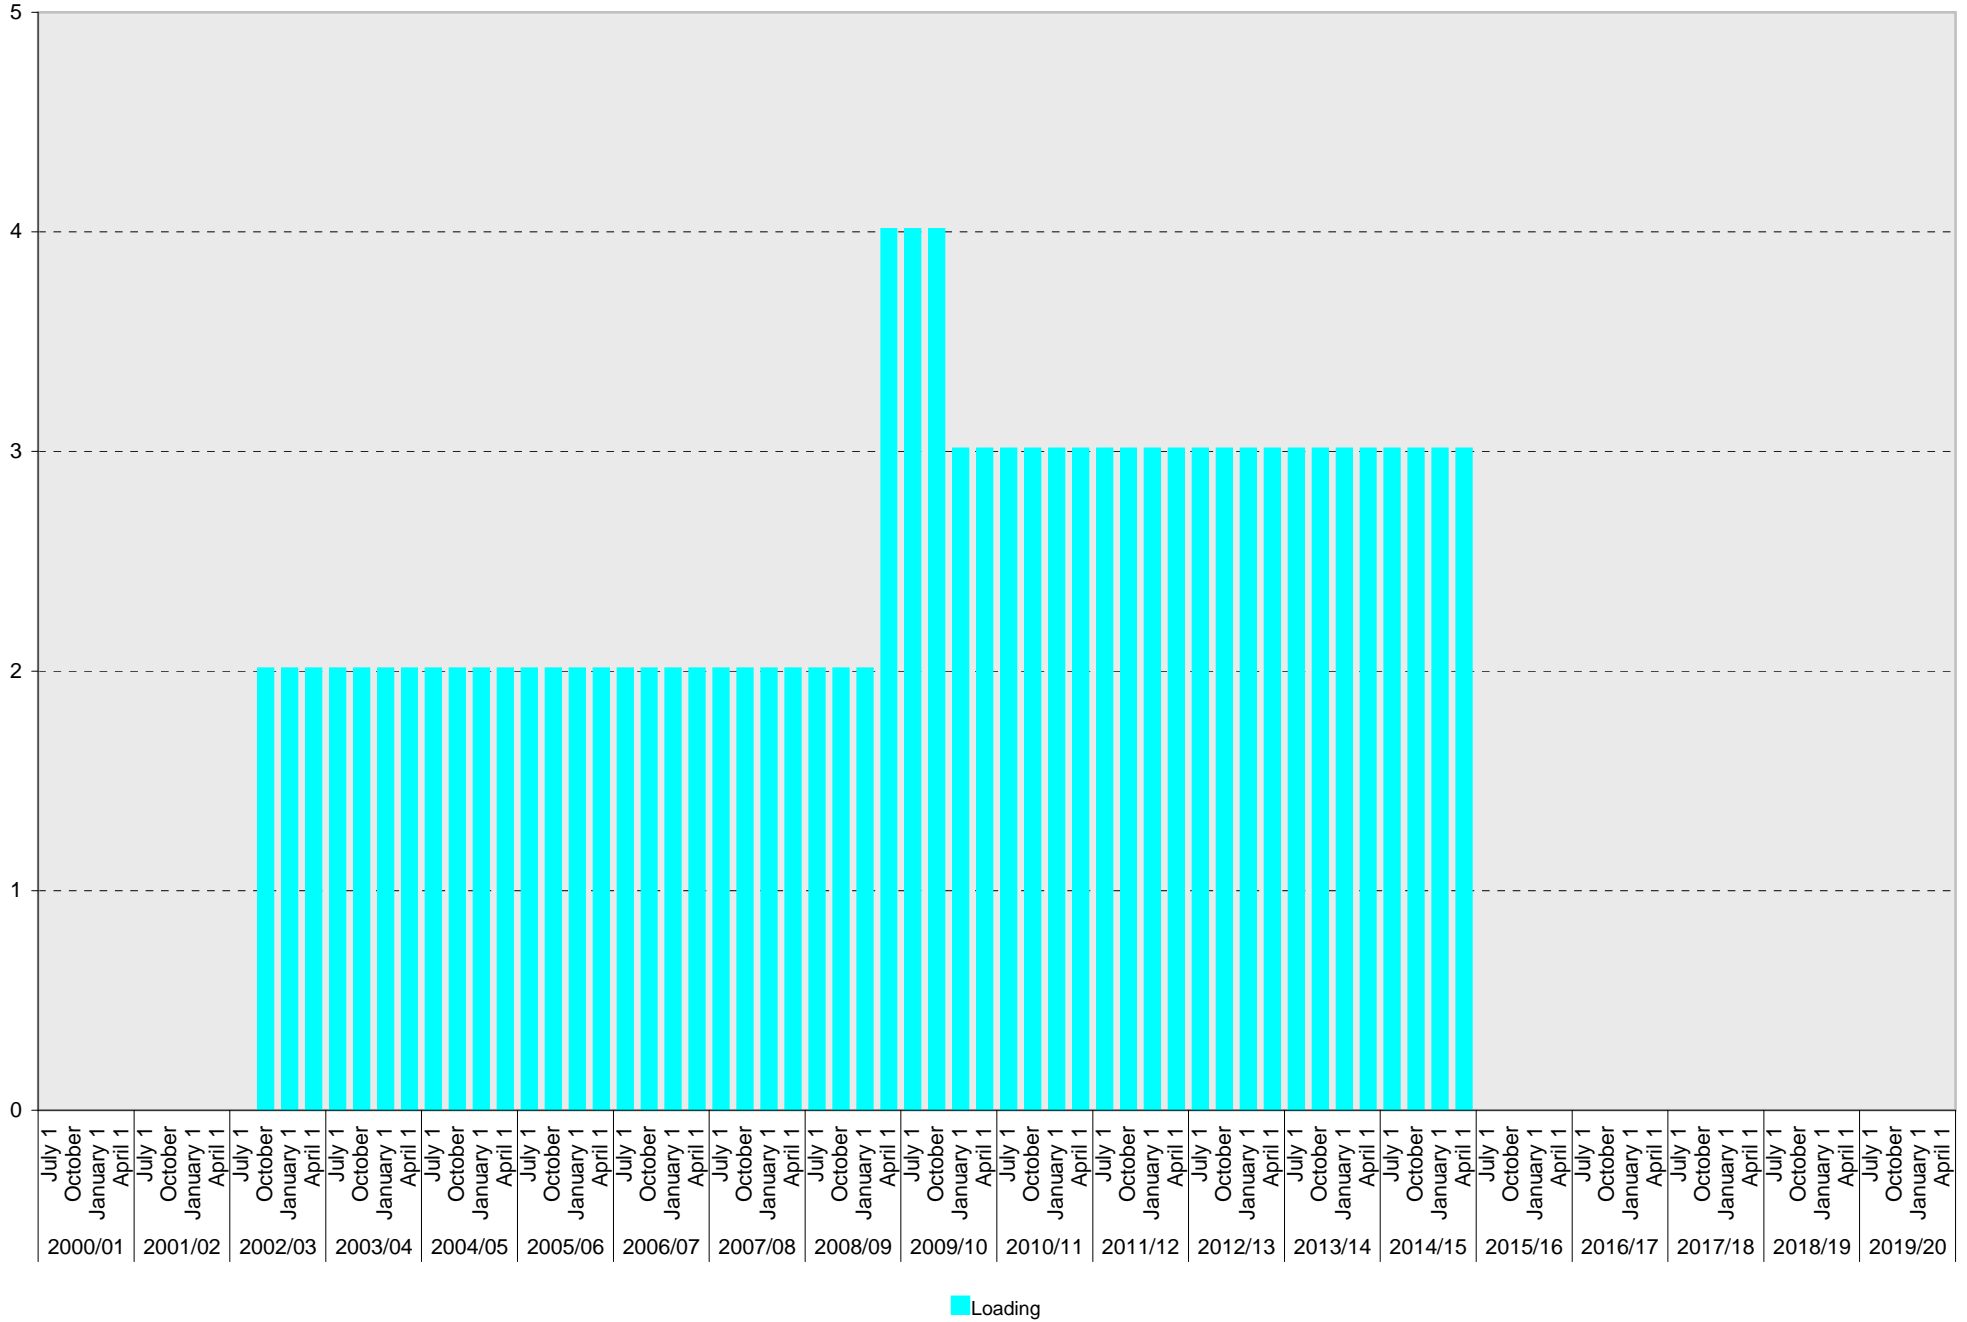

■ Accessible

University of California, San Diego Parking Space Inventory
SIO Hillside: Service Yard Parking Spaces

Service Yard

University of California, San Diego Parking Space Inventory

SIO Hillside: Loading Parking Spaces

■ Loading

University of California, San Diego Parking Space Inventory

SIO Hillside: Total Parking Spaces

■ Total

University of California, San Diego Parking Space Inventory

SIO Hillside: Motorcycle Parking Sections