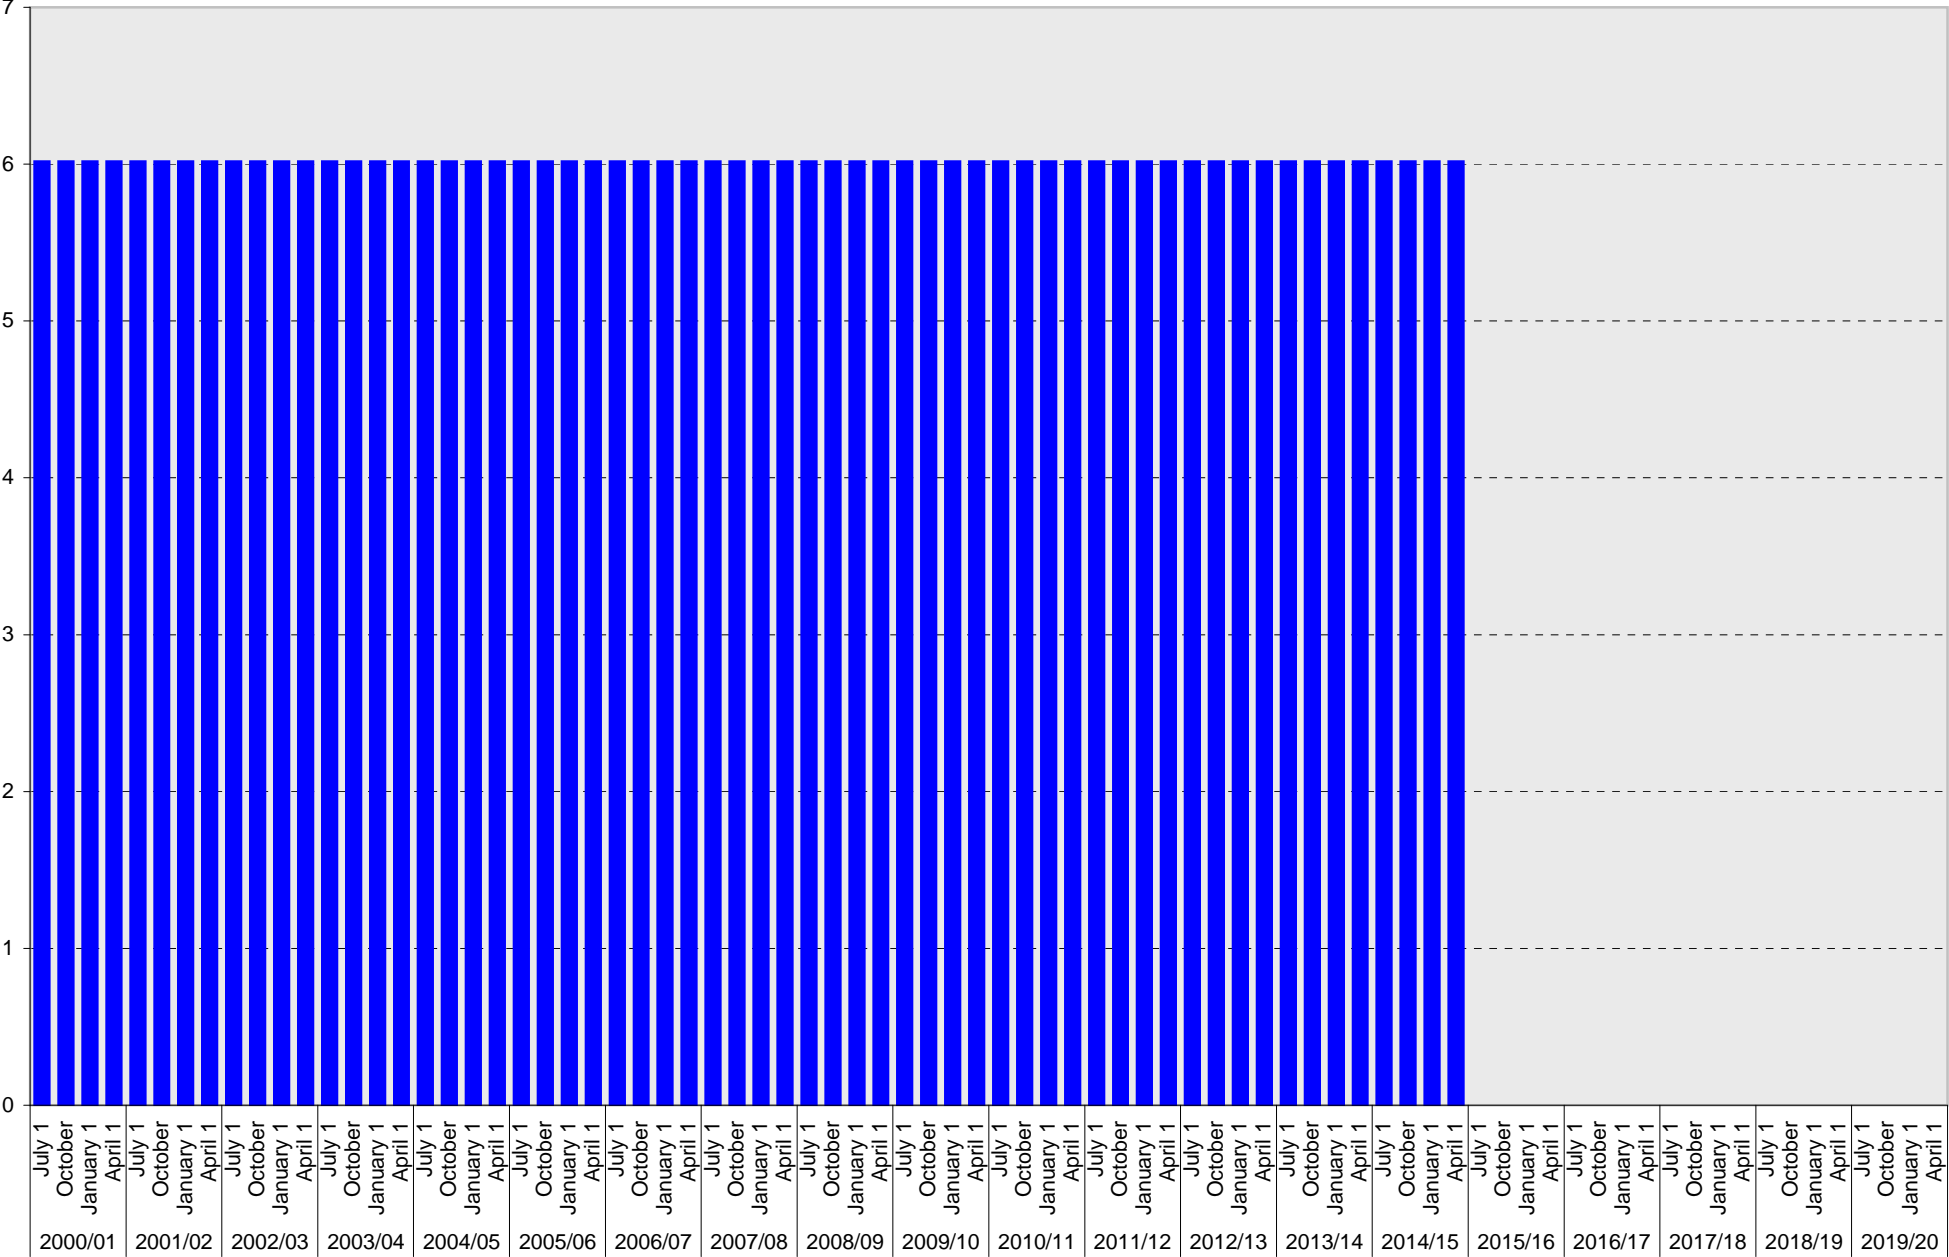

■ Reserved

University of California, San Diego Parking Space Inventory

SIO Hillside: Allocated Parking Spaces

■ Allocated

University of California, San Diego Parking Space Inventory

SIO Hillside: Accessible Parking Spaces