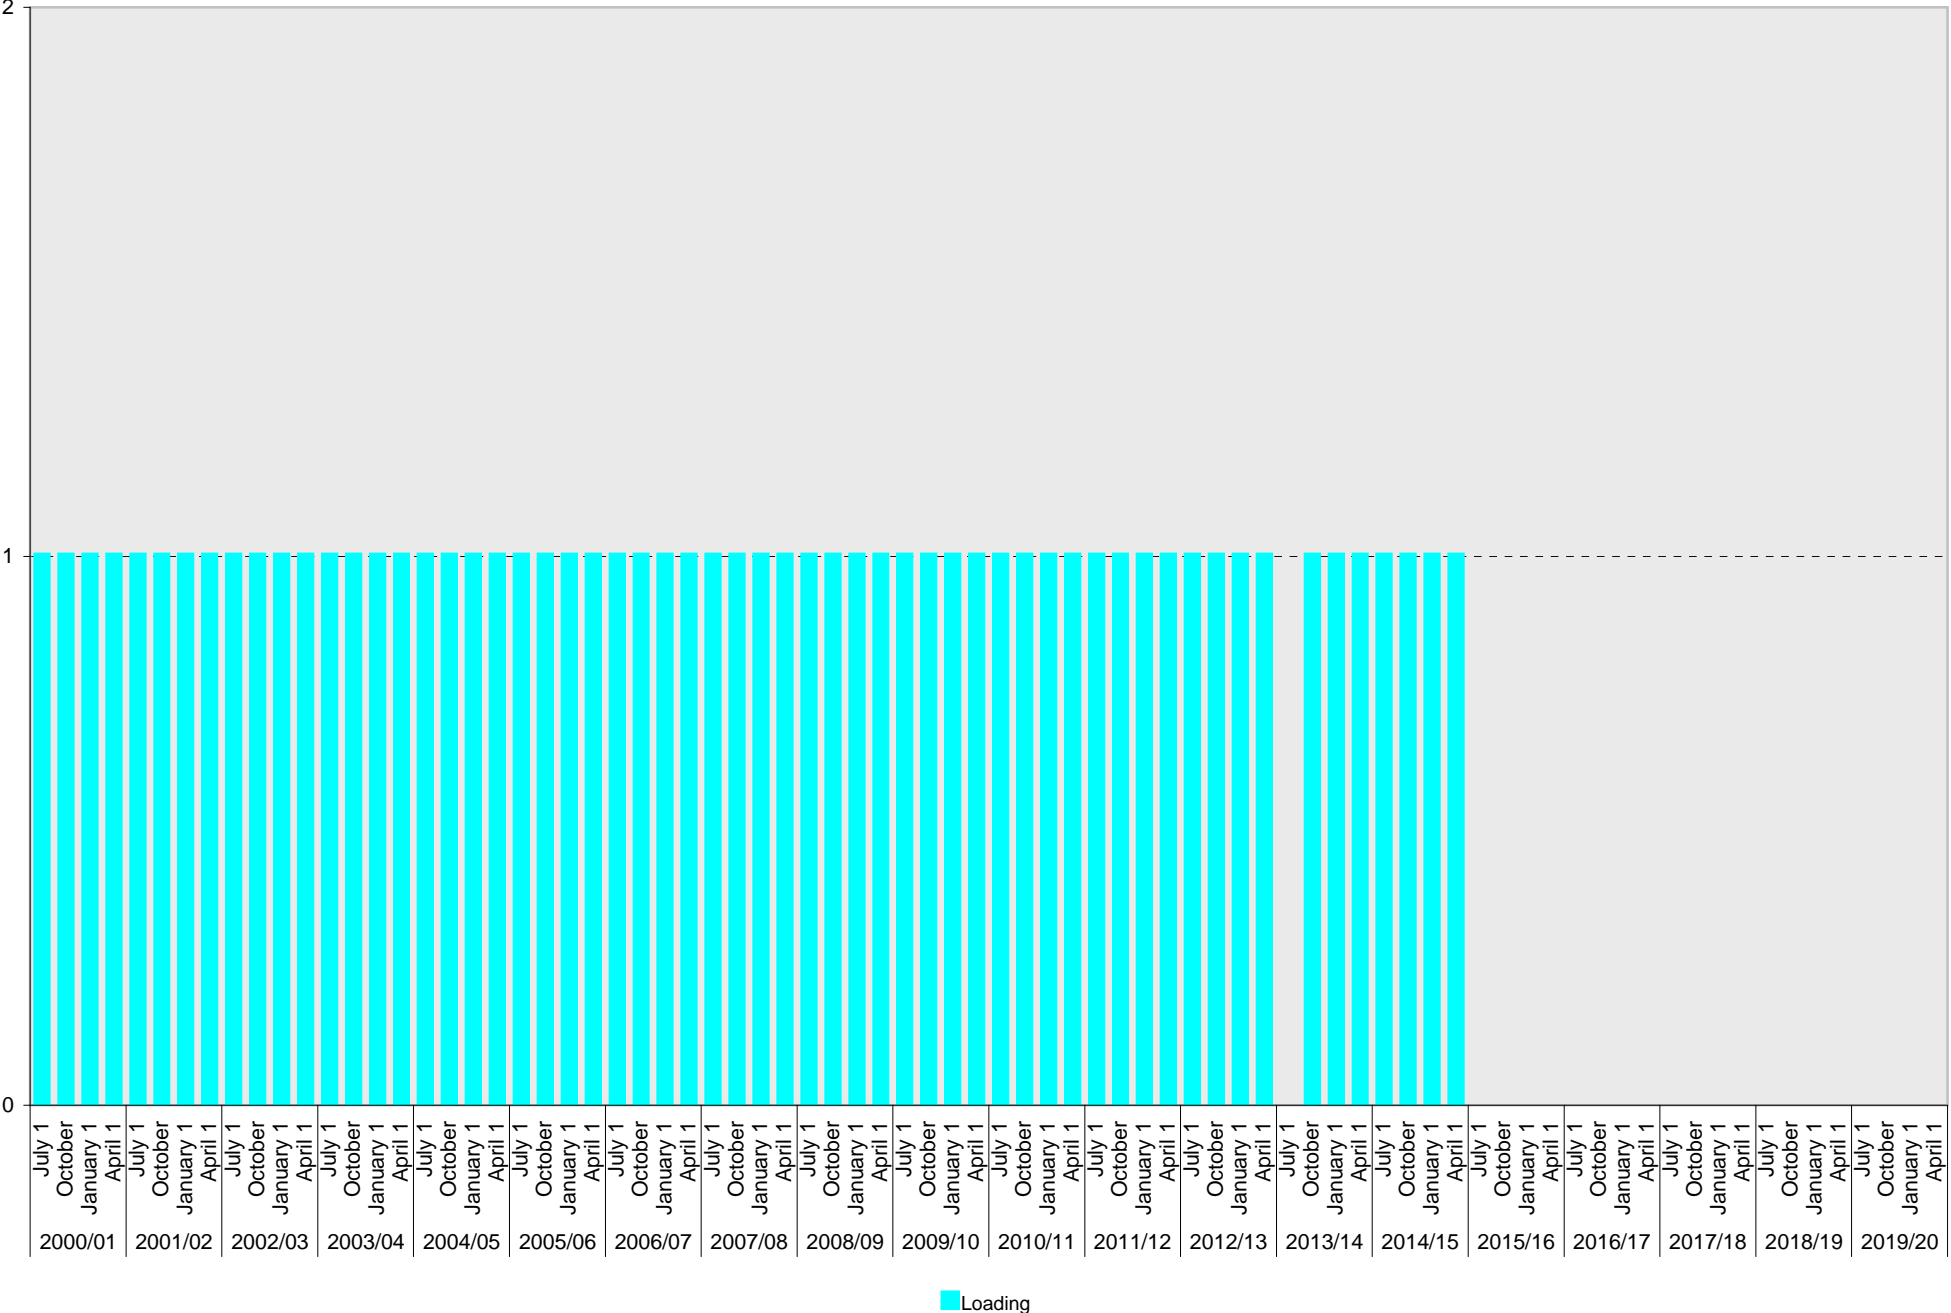

University of California, San Diego Parking Space Inventory

SIO West: B Parking Spaces

■ B

University of California, San Diego Parking Space Inventory

SIO West: Allocated Parking Spaces

■ Allocated

University of California, San Diego Parking Space Inventory

SIO West: Accessible Parking Spaces

■ Accessible

University of California, San Diego Parking Space Inventory

SIO West: Loading Parking Spaces

University of California, San Diego Parking Space Inventory

SIO West: Total Parking Spaces