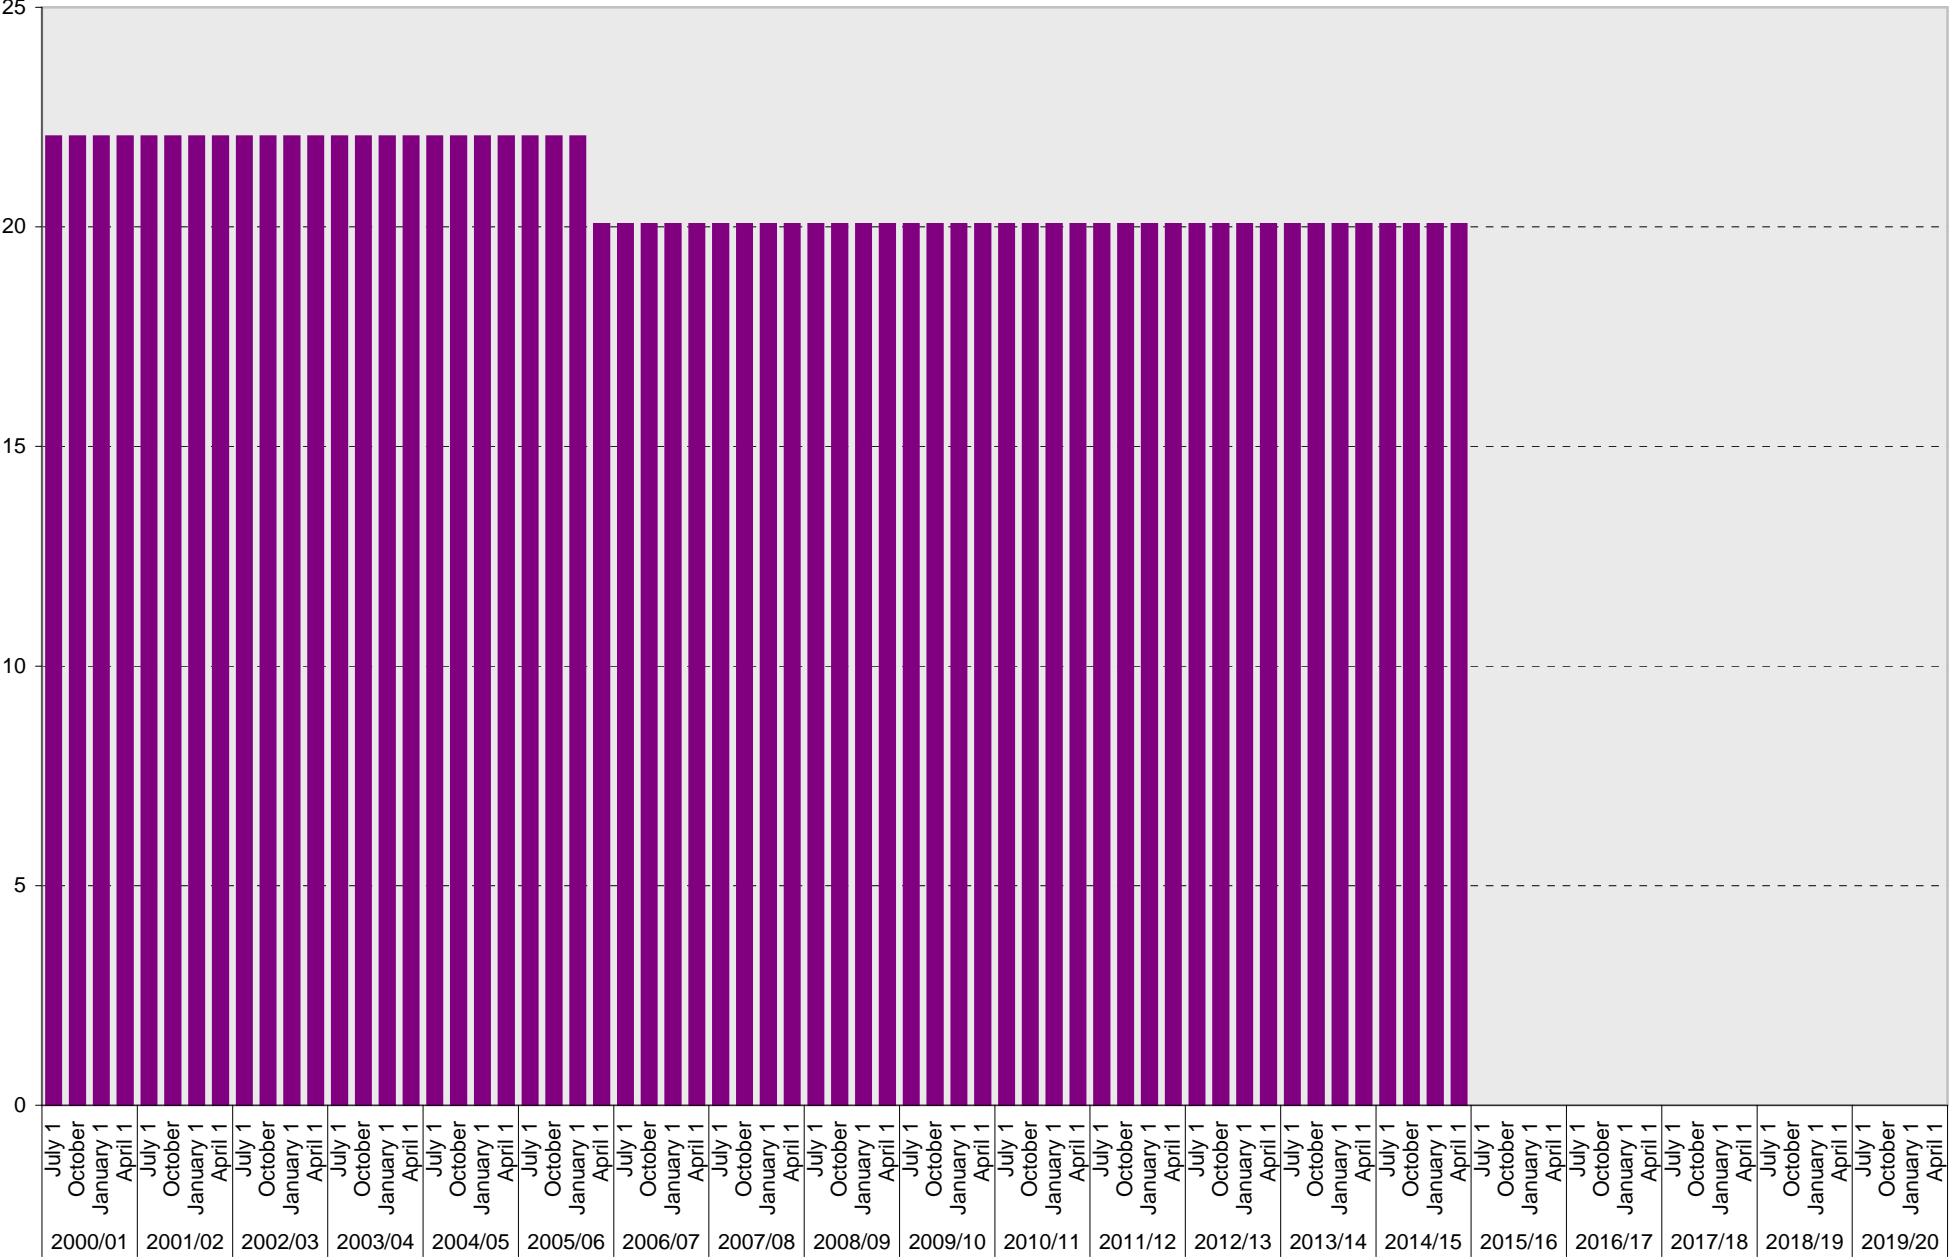

University of California, San Diego Parking Space Inventory

SIO West: B Parking Spaces

■ B

University of California, San Diego Parking Space Inventory

SIO West: Allocated Parking Spaces

■ Allocated

University of California, San Diego Parking Space Inventory

SIO West: Accessible Parking Spaces

■ Accessible

University of California, San Diego Parking Space Inventory

SIO West: Loading Parking Spaces

University of California, San Diego Parking Space Inventory

SIO West: Total Parking Spaces