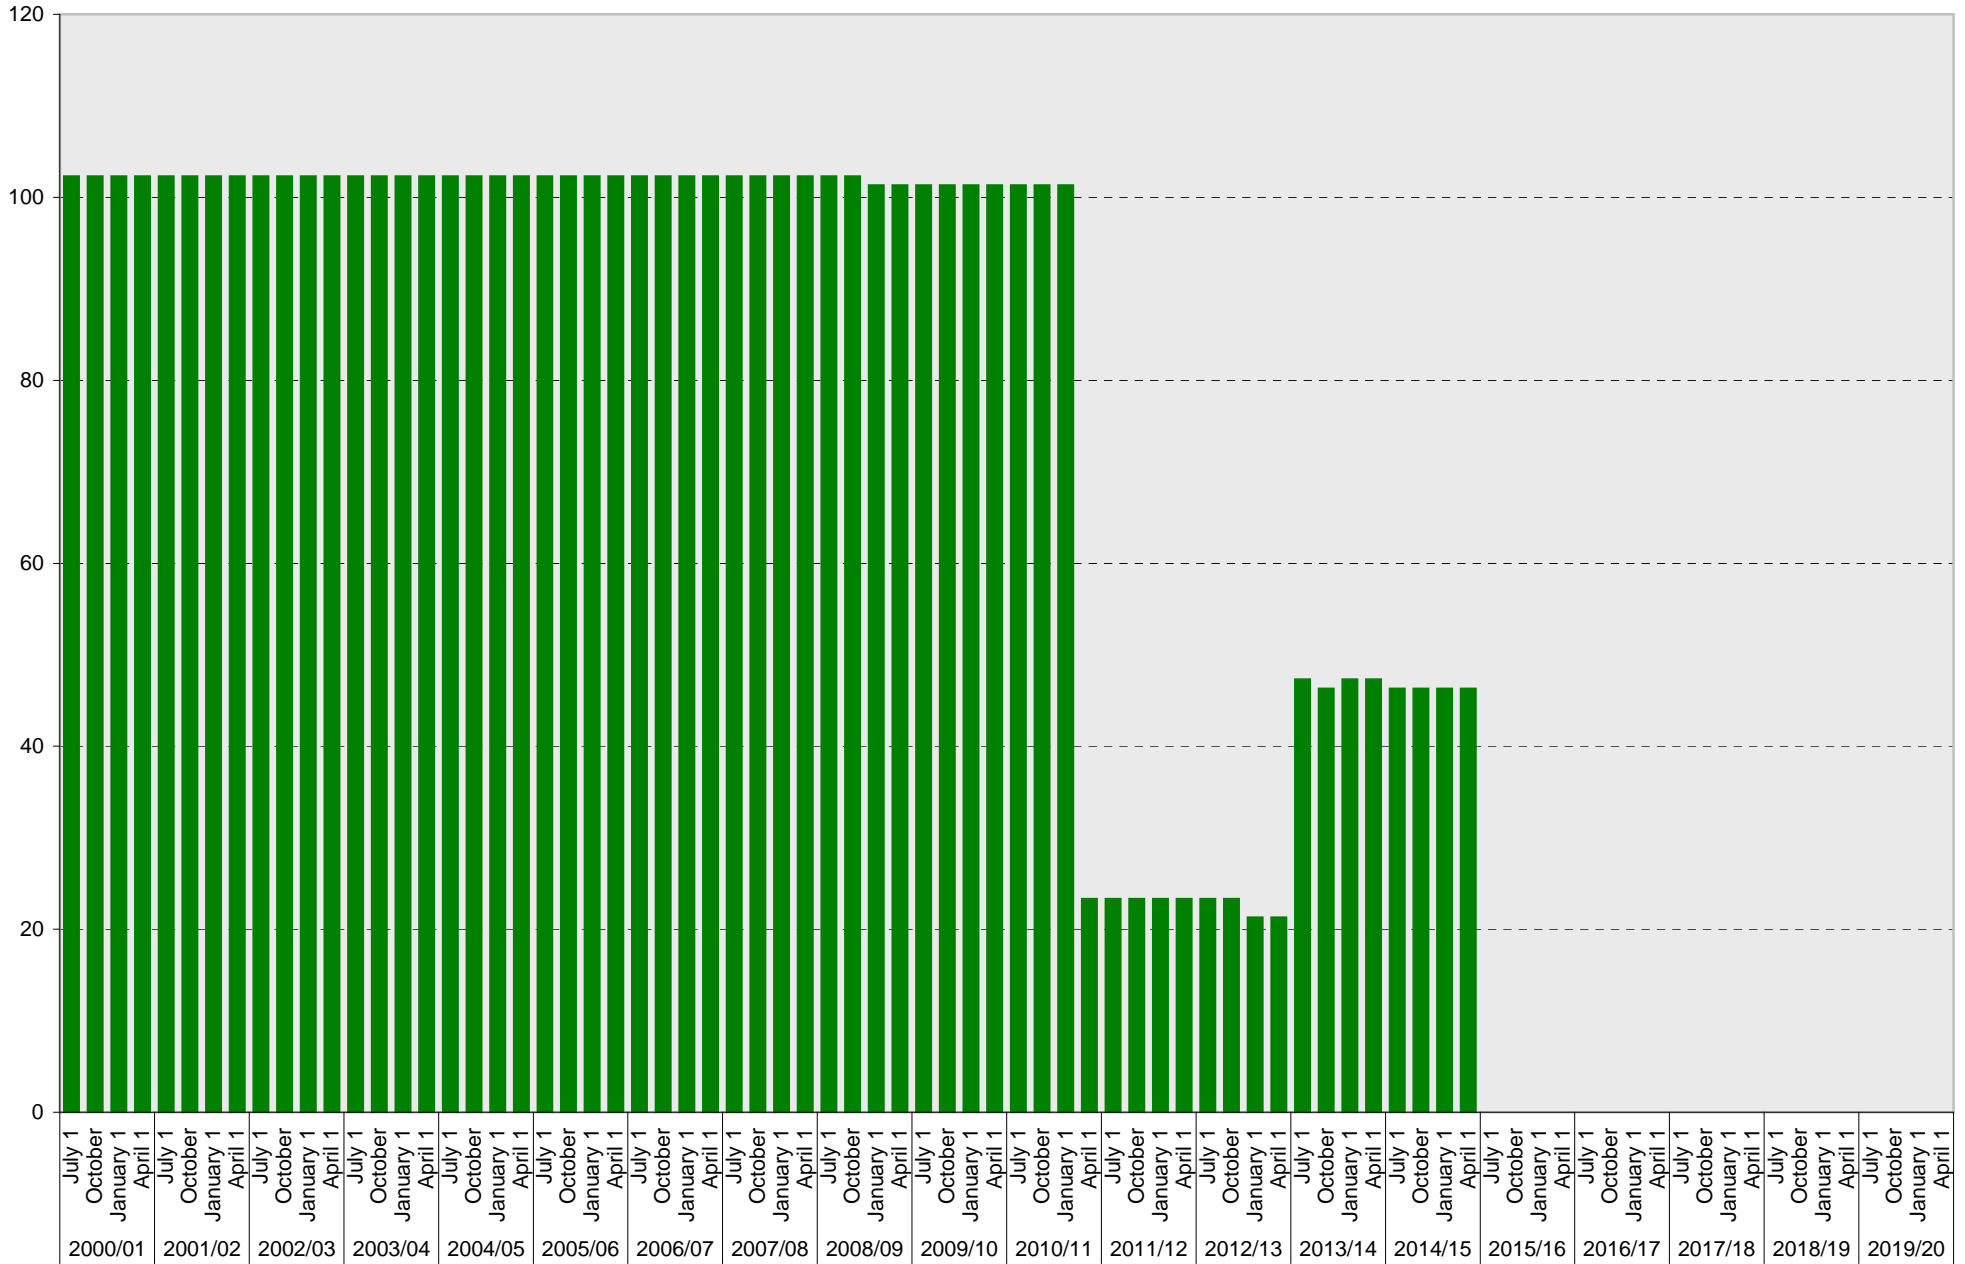

University of California, San Diego Parking Space Inventory

SIO West: B Parking Spaces

■ B

University of California, San Diego Parking Space Inventory

SIO West: Allocated Parking Spaces

■ Allocated

University of California, San Diego Parking Space Inventory

SIO West: Accessible Parking Spaces

■ Accessible

University of California, San Diego Parking Space Inventory

SIO West: Loading Parking Spaces

University of California, San Diego Parking Space Inventory

SIO West: Total Parking Spaces