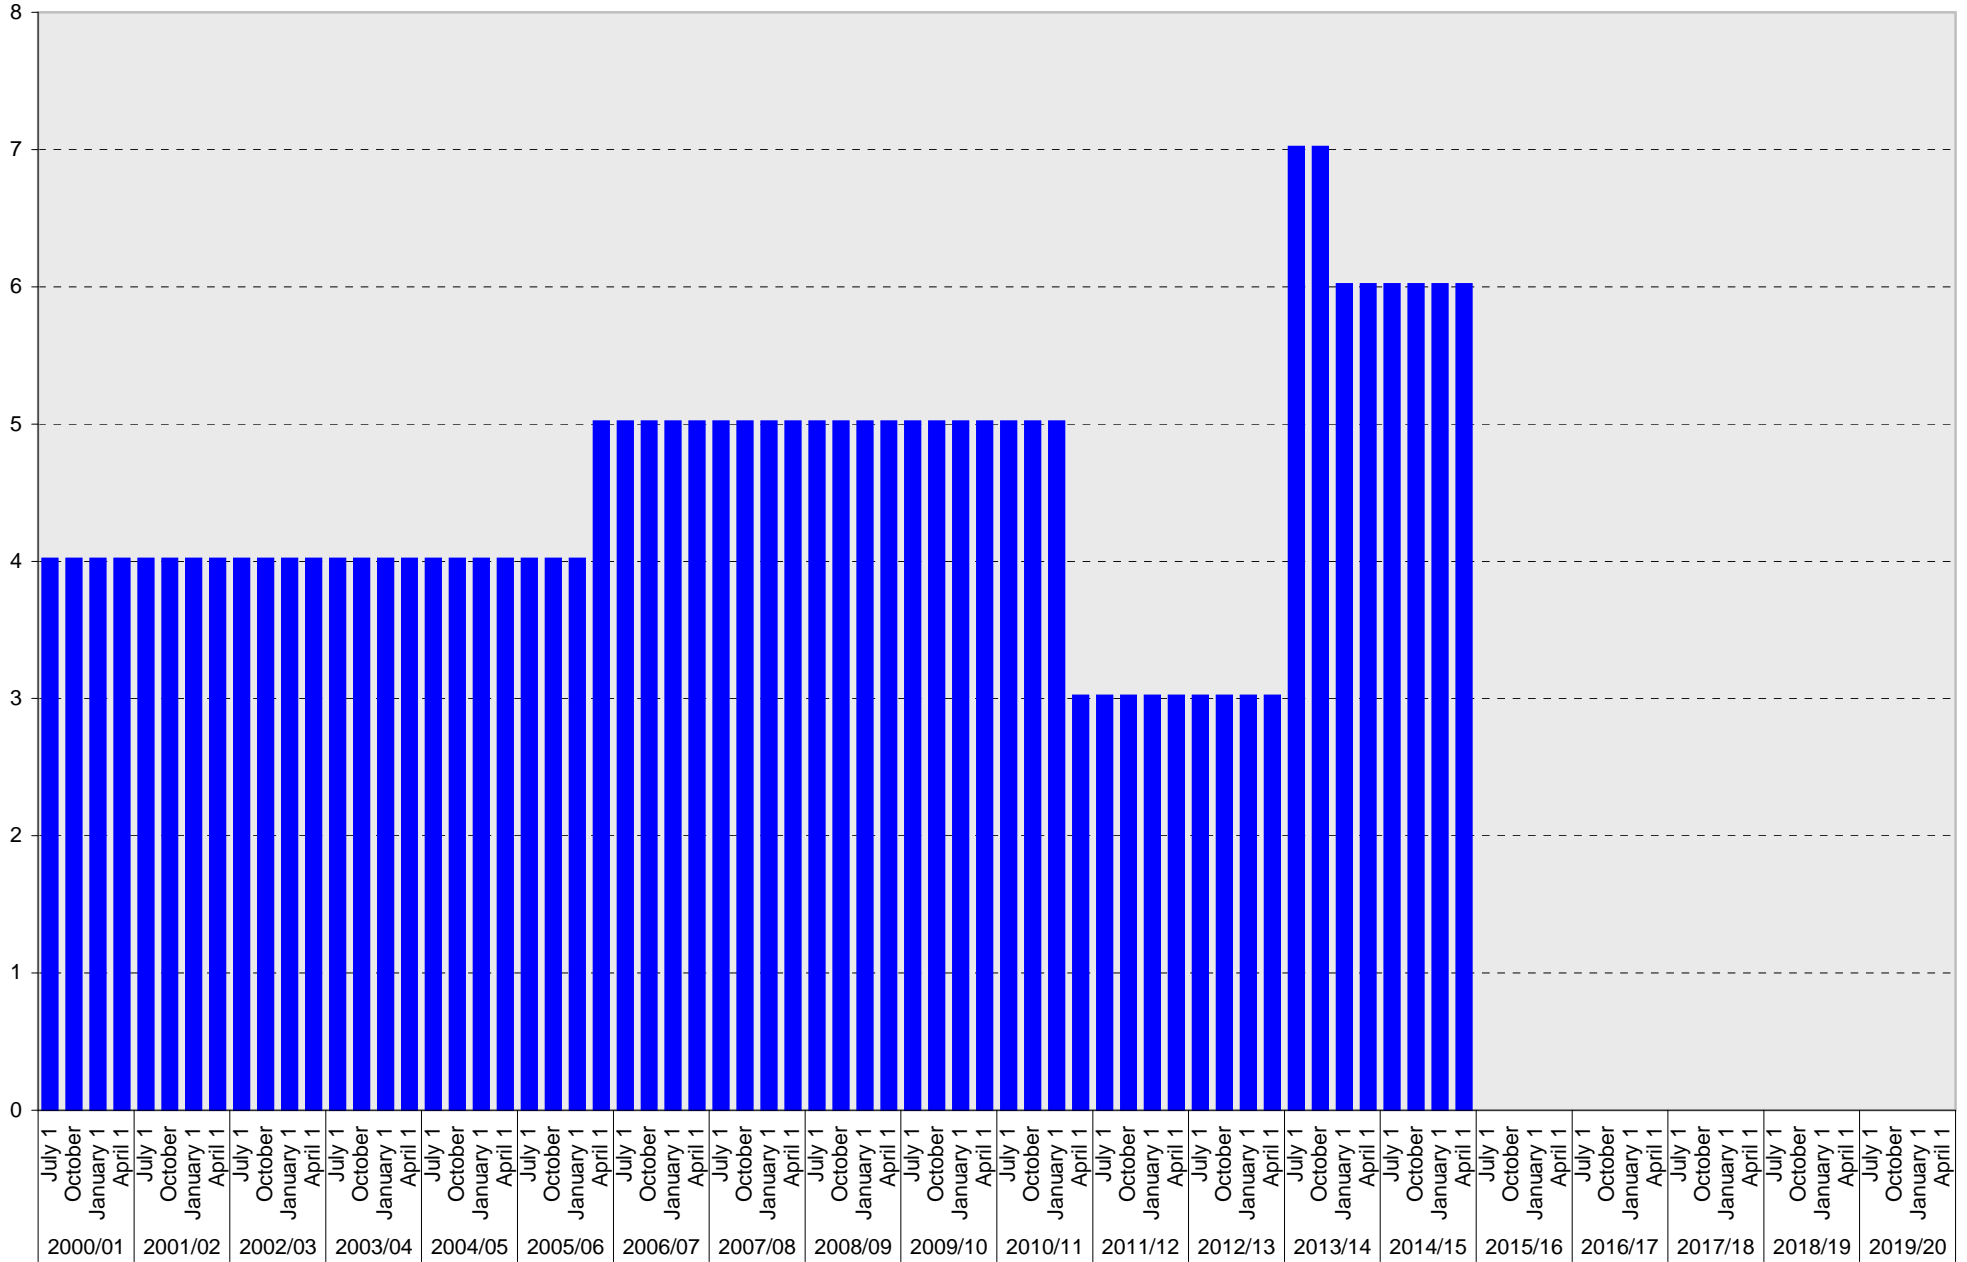

University of California, San Diego Parking Space Inventory

SIO West: B Parking Spaces

■ B

University of California, San Diego Parking Space Inventory

SIO West: Allocated Parking Spaces

■ Allocated

University of California, San Diego Parking Space Inventory

SIO West: Accessible Parking Spaces

■ Accessible

University of California, San Diego Parking Space Inventory

SIO West: Loading Parking Spaces

University of California, San Diego Parking Space Inventory

SIO West: Total Parking Spaces