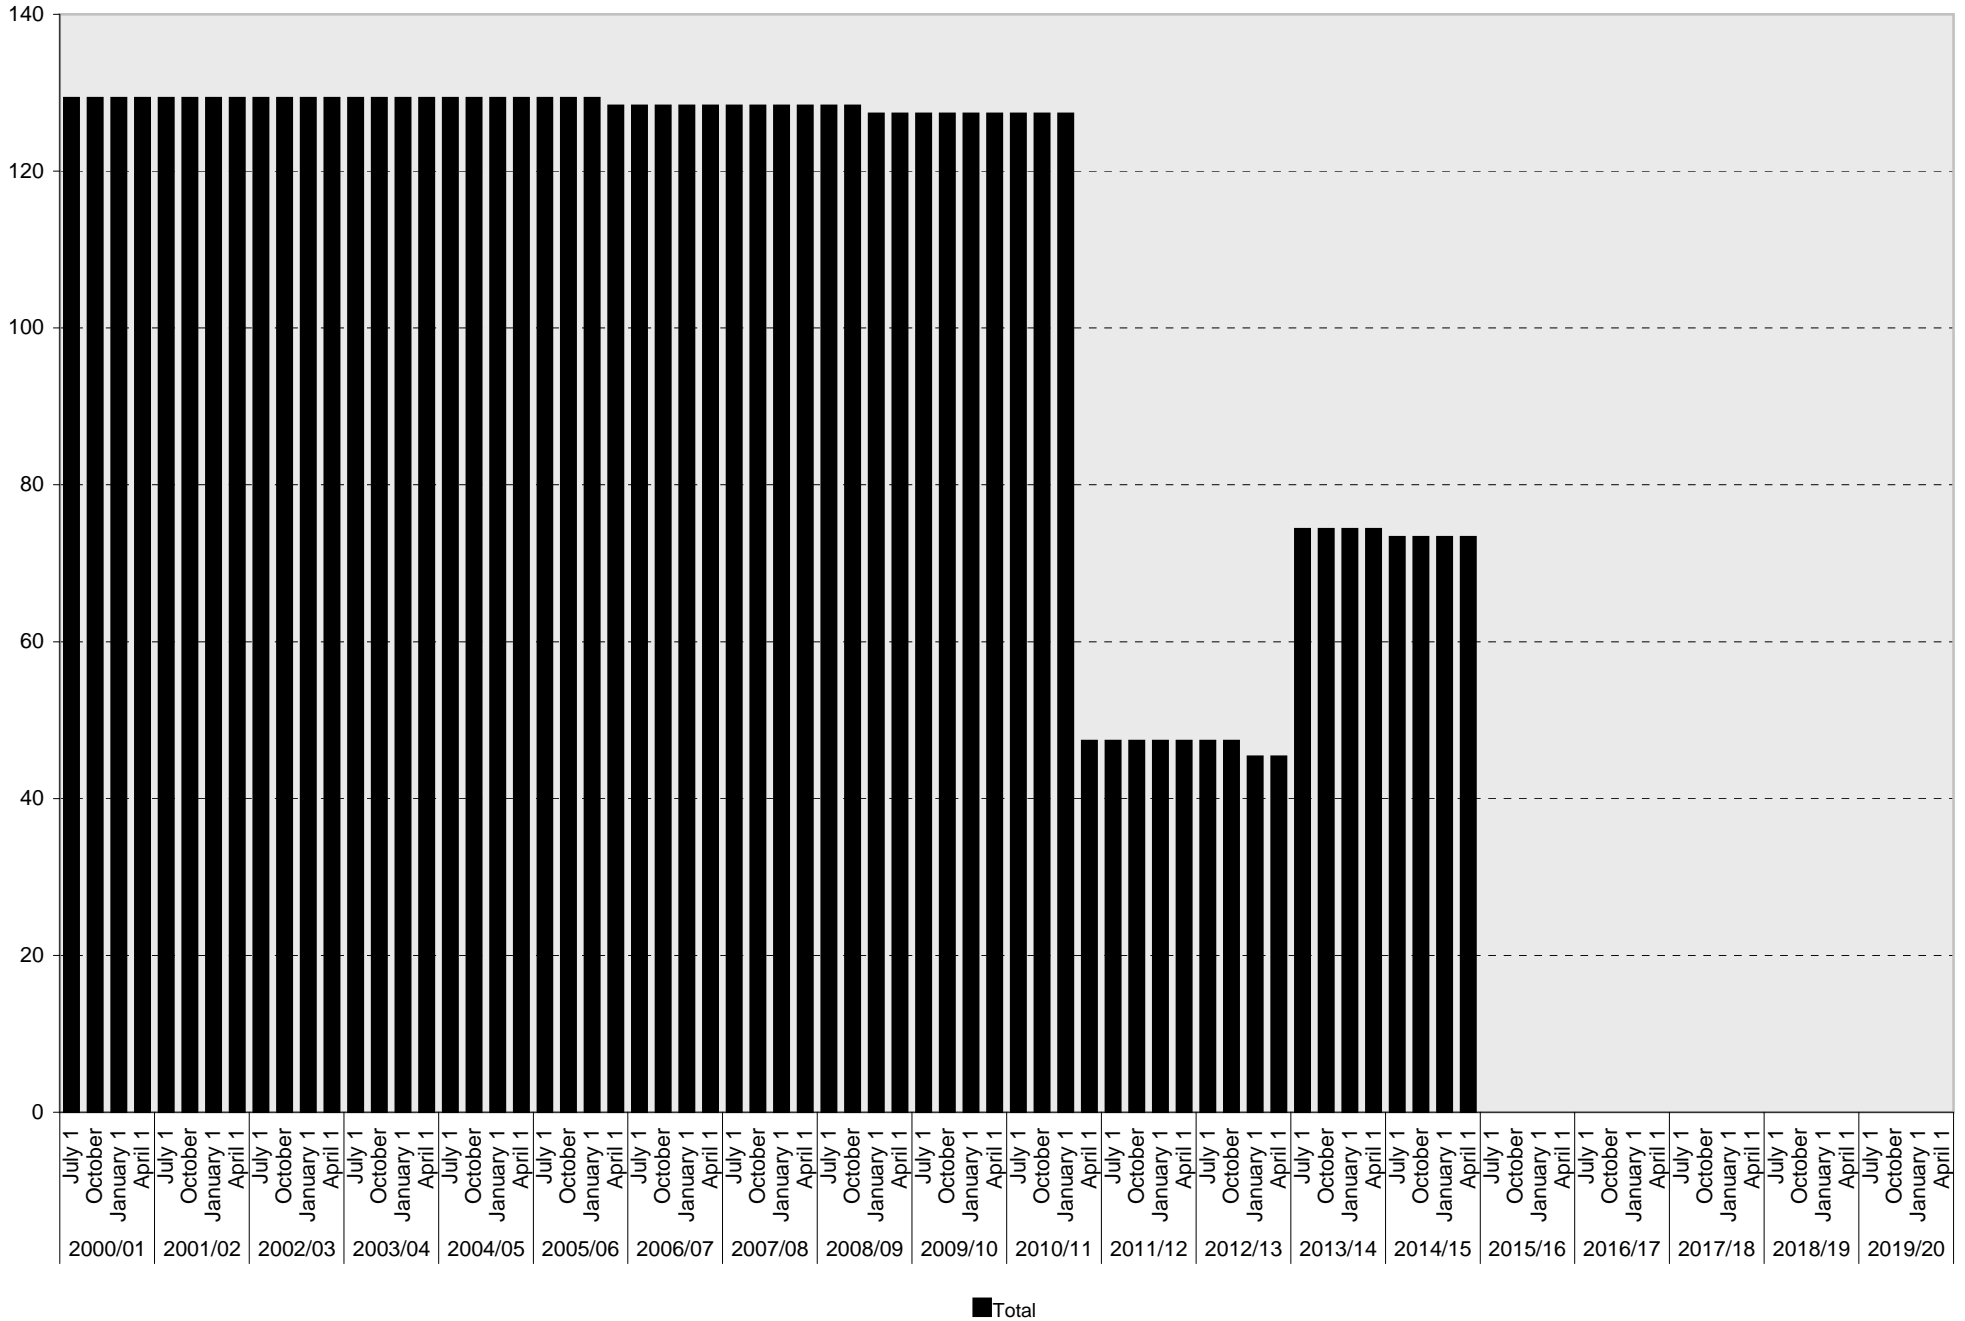

SIO West: Accessible Parking Spaces

■ Accessible

University of California, San Diego Parking Space Inventory

SIO West: Loading Parking Spaces

University of California, San Diego Parking Space Inventory

SIO West: Total Parking Spaces

University of California, San Diego Parking Space Inventory

SIO West: Motorcycle Parking Sections

■ Motorcycle

University of California, San Diego Parking Space Inventory
SIO West

Date		Parking Spaces										Motorcycle Parking Sections	
		A	B	S	Visitor	Reserved	Allocated	Accessible	UC Vehicle	Service Yard	Loading		Total
2000/01	July 1		102				22	4			1	129	
	October 1		102				22	4			1	129	
	January 1		102				22	4			1	129	
	April 1		102				22	4			1	129	
2001/02	July 1		102				22	4			1	129	
	October 1		102				22	4			1	129	
	January 1		102				22	4			1	129	
	April 1		102				22	4			1	129	
2002/03	July 1		102				22	4			1	129	
	October 1		102				22	4			1	129	
	January 1		102				22	4			1	129	
	April 1		102				22	4			1	129	
2003/04	July 1		102				22	4			1	129	
	October 1		102				22	4			1	129	
	January 1		102				22	4			1	129	
	April 1		102				22	4			1	129	
2004/05	July 1		102				22	4			1	129	
	October 1		102				22	4			1	129	
	January 1		102				22	4			1	129	
	April 1		102				22	4			1	129	
2005/06	July 1		102				22	4			1	129	1
	October 1		102				22	4			1	129	1
	January 1		102				22	4			1	129	1
	April 1		102				20	5			1	128	1
2006/07	July 1		102				20	5			1	128	1
	October 1		102				20	5			1	128	1
	January 1		102				20	5			1	128	1
	April 1		102				20	5			1	128	1
2007/08	July 1		102				20	5			1	128	1
	October 1		102				20	5			1	128	1
	January 1		102				20	5			1	128	1
	April 1		102				20	5			1	128	1
2008/09	July 1		102				20	5			1	128	1
	October 1		102				20	5			1	128	1
	January 1		101				20	5			1	127	2
	April 1		101				20	5			1	127	2
2009/10	July 1		101				20	5			1	127	2
	October 1		101				20	5			1	127	2
	January 1		101				20	5			1	127	2
	April 1		101				20	5			1	127	2