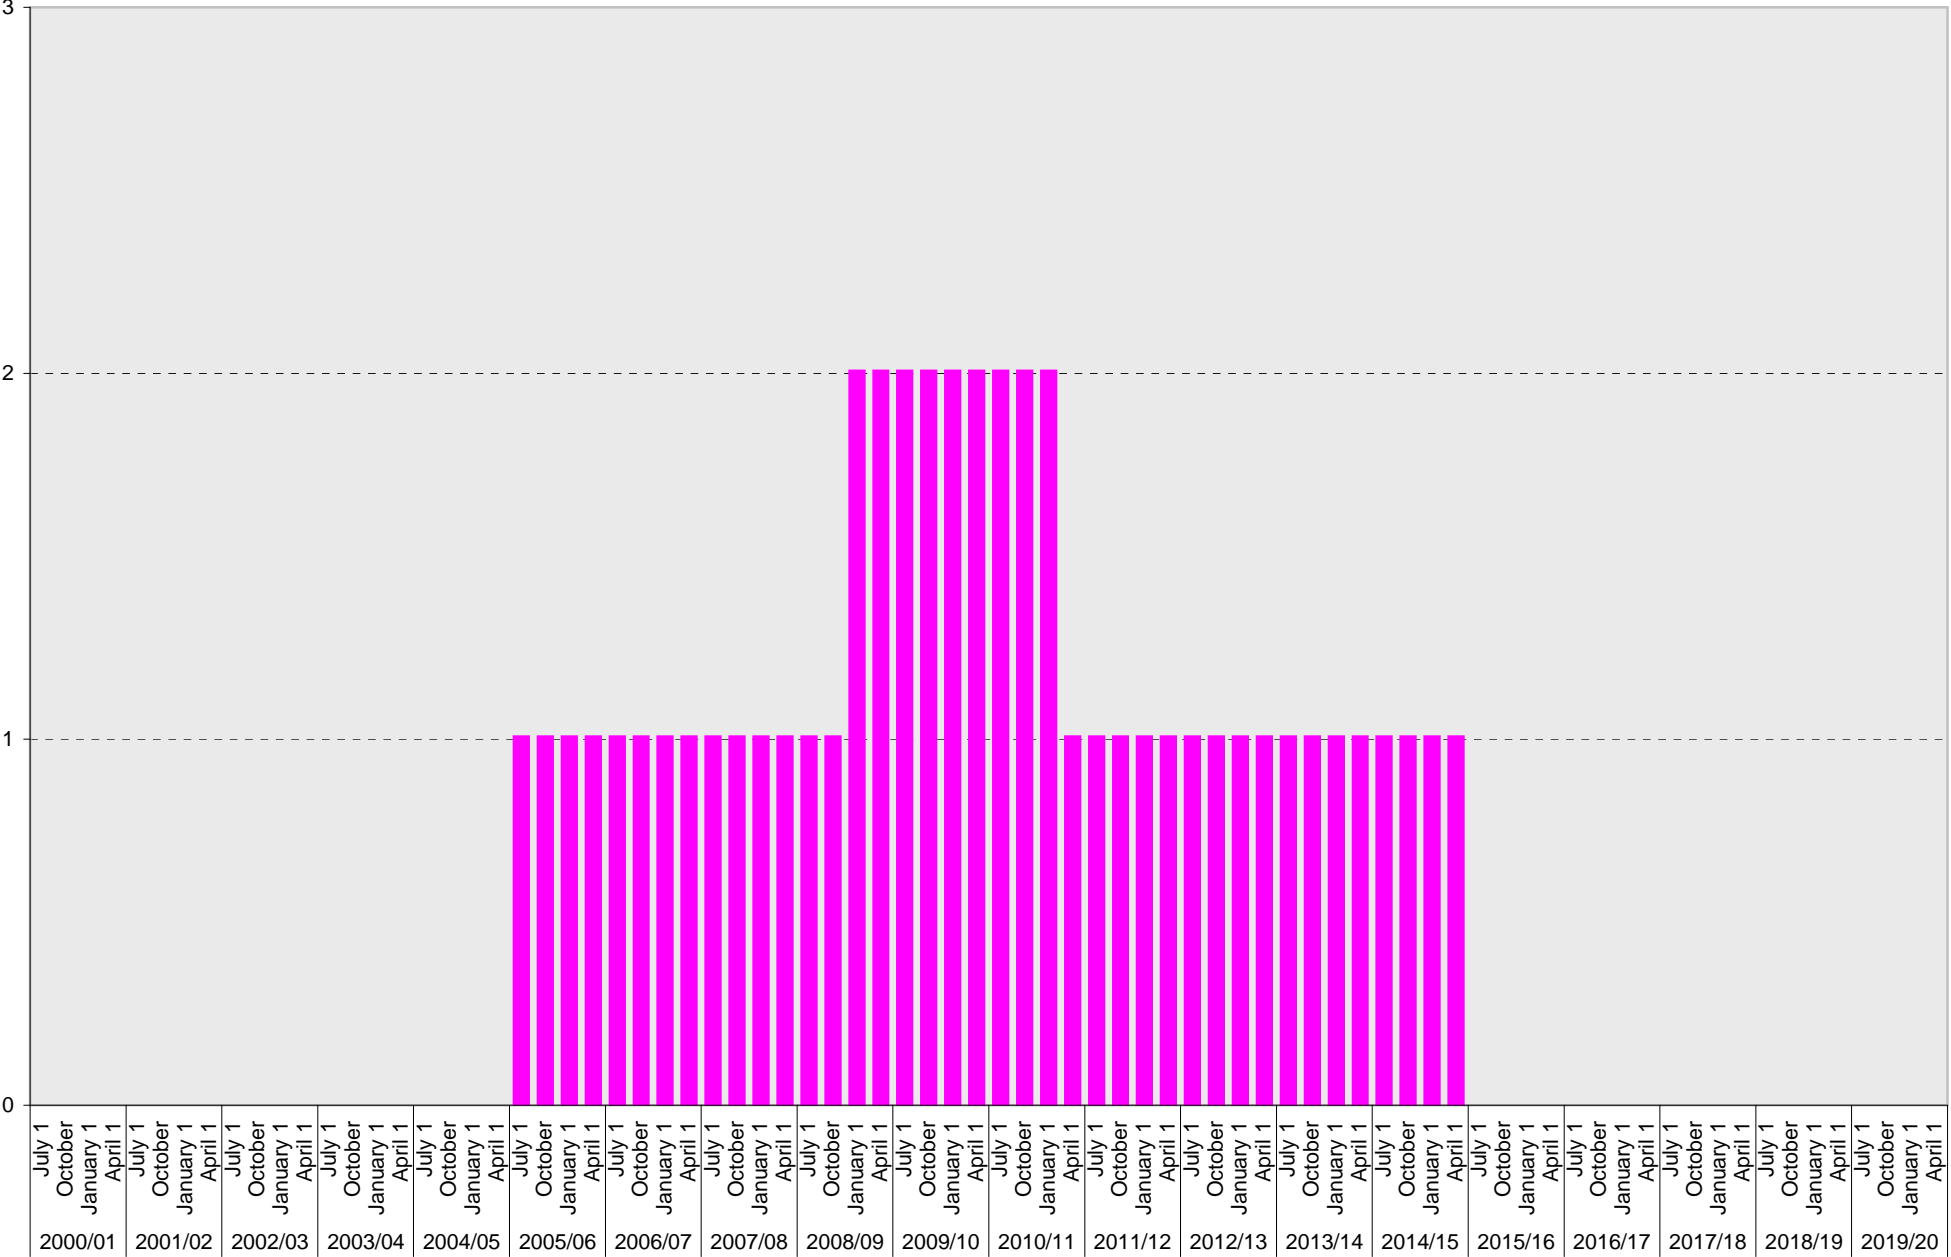

SIO West: Accessible Parking Spaces

■ Accessible

University of California, San Diego Parking Space Inventory

SIO West: Loading Parking Spaces

University of California, San Diego Parking Space Inventory

SIO West: Total Parking Spaces

University of California, San Diego Parking Space Inventory

SIO West: Motorcycle Parking Sections

■ Motorcycle

University of California, San Diego Parking Space Inventory
SIO West

Date		Parking Spaces										Motorcycle Parking Sections	
		A	B	S	Visitor	Reserved	Allocated	Accessible	UC Vehicle	Service Yard	Loading		Total
2000/01	July 1		102				22	4			1	129	
	October 1		102				22	4			1	129	
	January 1		102				22	4			1	129	
	April 1		102				22	4			1	129	
2001/02	July 1		102				22	4			1	129	
	October 1		102				22	4			1	129	
	January 1		102				22	4			1	129	
	April 1		102				22	4			1	129	
2002/03	July 1		102				22	4			1	129	
	October 1		102				22	4			1	129	
	January 1		102				22	4			1	129	
	April 1		102				22	4			1	129	
2003/04	July 1		102				22	4			1	129	
	October 1		102				22	4			1	129	
	January 1		102				22	4			1	129	
	April 1		102				22	4			1	129	
2004/05	July 1		102				22	4			1	129	
	October 1		102				22	4			1	129	
	January 1		102				22	4			1	129	
	April 1		102				22	4			1	129	
2005/06	July 1		102				22	4			1	129	1
	October 1		102				22	4			1	129	1
	January 1		102				22	4			1	129	1
	April 1		102				20	5			1	128	1
2006/07	July 1		102				20	5			1	128	1
	October 1		102				20	5			1	128	1
	January 1		102				20	5			1	128	1
	April 1		102				20	5			1	128	1
2007/08	July 1		102				20	5			1	128	1
	October 1		102				20	5			1	128	1
	January 1		102				20	5			1	128	1
	April 1		102				20	5			1	128	1
2008/09	July 1		102				20	5			1	128	1
	October 1		102				20	5			1	128	1
	January 1		101				20	5			1	127	2
	April 1		101				20	5			1	127	2
2009/10	July 1		101				20	5			1	127	2
	October 1		101				20	5			1	127	2
	January 1		101				20	5			1	127	2
	April 1		101				20	5			1	127	2