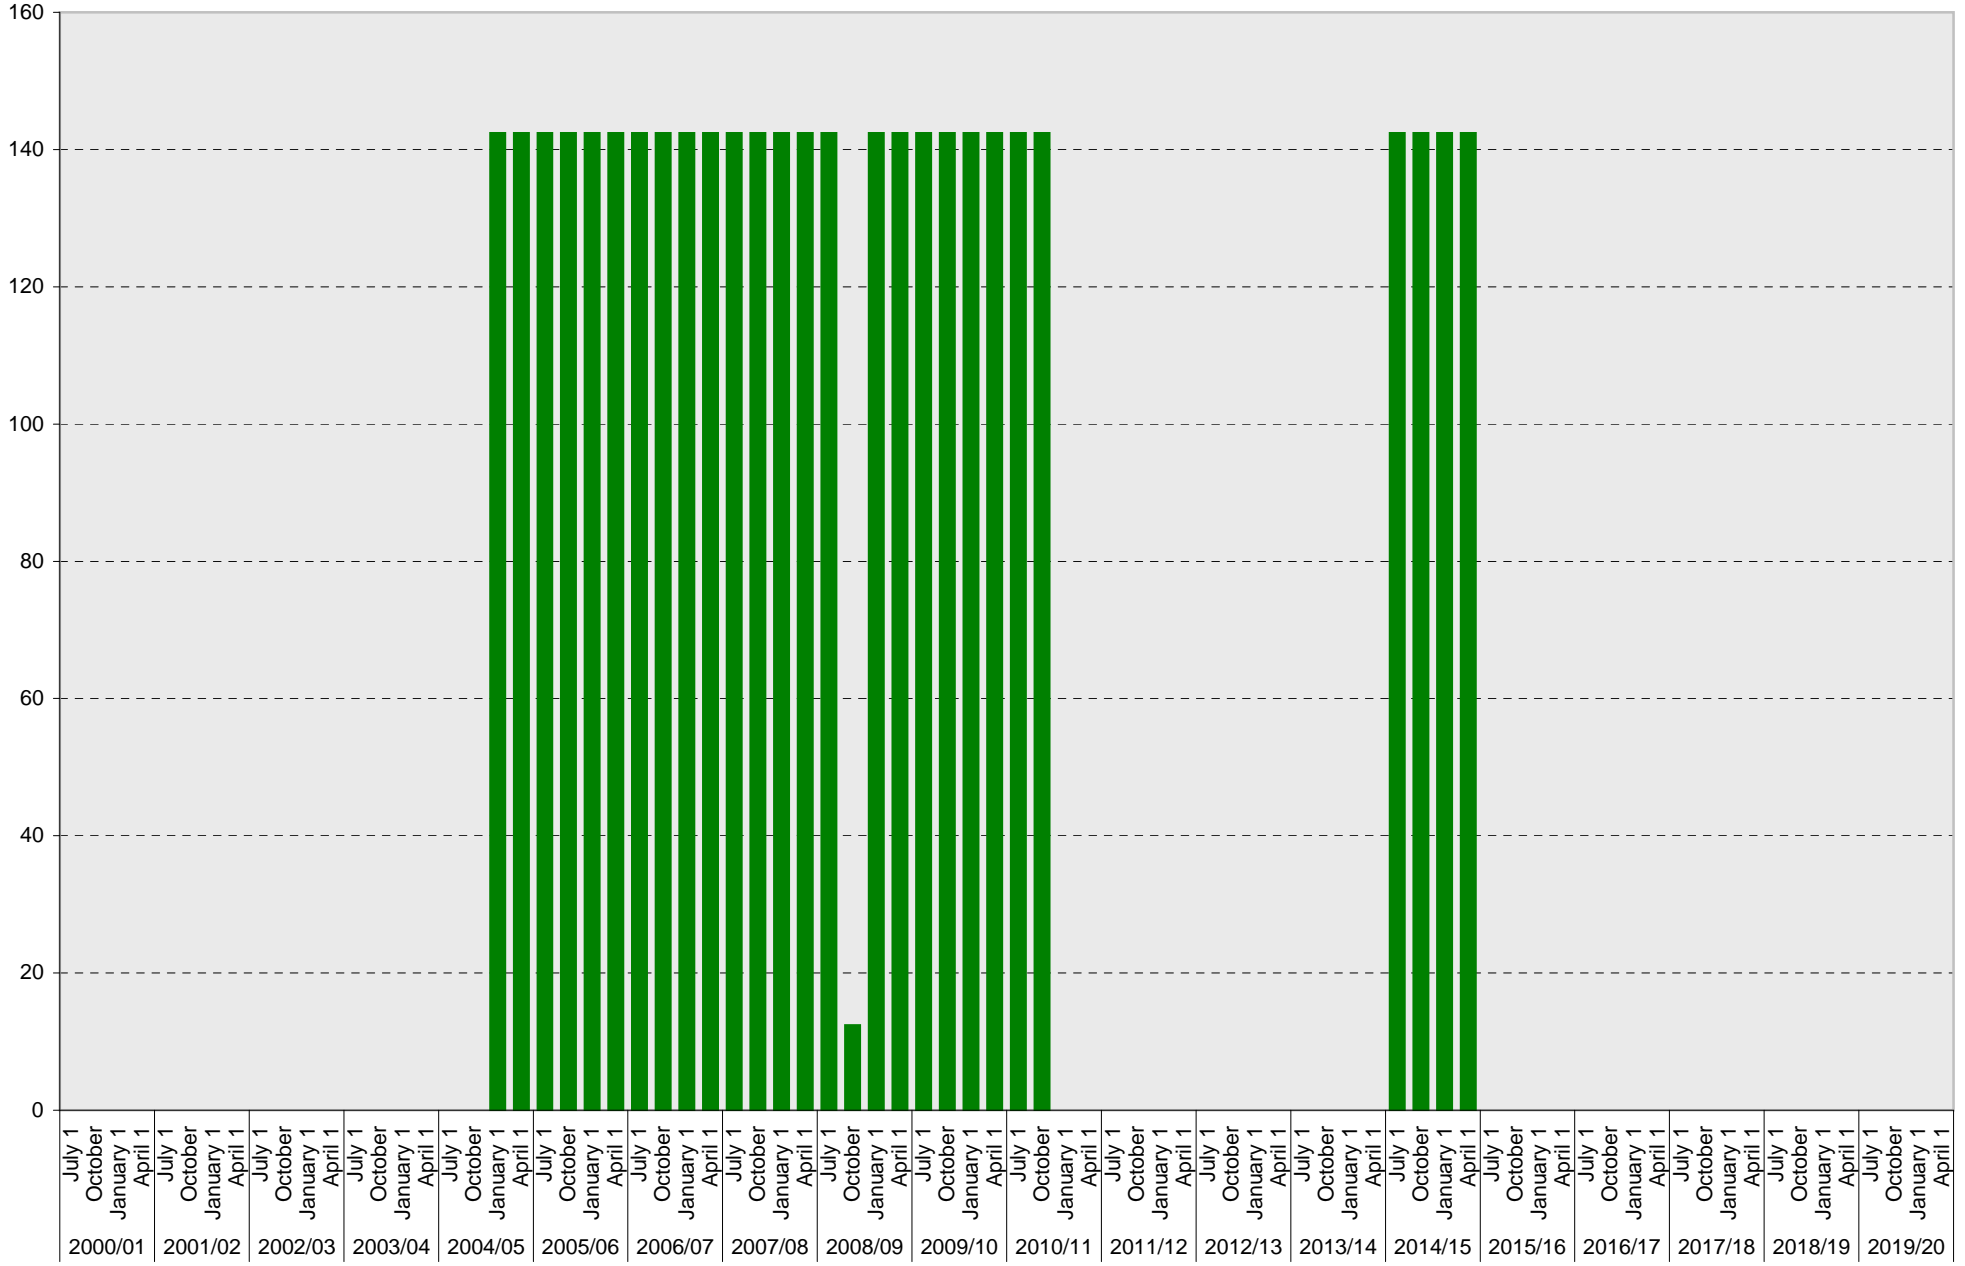

University of California, San Diego Parking Space Inventory

Science Research Park: B Parking Spaces

■ B

University of California, San Diego Parking Space Inventory

Science Research Park: S Parking Spaces

■ S

University of California, San Diego Parking Space Inventory

Science Research Park: Visitor Parking Spaces

Visitor

University of California, San Diego Parking Space Inventory

Science Research Park: Allocated Parking Spaces

University of California, San Diego Parking Space Inventory
Science Research Park

Date		Parking Spaces										Motorcycle Parking Sections	
		A	B	S	Visitor	Reserved	Allocated	Accessible	UC Vehicle	Service Yard	Loading		Total
2000/01	July 1												
	October 1												
	January 1												
	April 1												
2001/02	July 1												
	October 1												
	January 1												
	April 1												
2002/03	July 1												
	October 1												
	January 1												
	April 1												
2003/04	July 1												
	October 1												
	January 1												
	April 1												
2004/05	July 1												
	October 1												
	January 1		142	248								390	
	April 1		142	248								390	
2005/06	July 1		142	248			93	16				499	
	October 1		142	248			93	16				499	
	January 1		142	248			93	16				499	
	April 1		142	248			93	16				499	
2006/07	July 1		142	248			93	16				499	
	October 1		142	248			93	16				499	
	January 1		142	248			93	16				499	
	April 1		142	248			93	16				499	
2007/08	July 1		142	248			93	16				499	
	October 1		142	248			93	16				499	
	January 1		142	248			93	16				499	
	April 1		142	248			93	16				499	
2008/09	July 1		142	248	93			16				499	
	October 1		12	378	93			16				499	
	January 1		142	248	93			16				499	
	April 1		142	248	93			16				499	
2009/10	July 1		142	248	93			16				499	
	October 1		142	248	93			16				499	
	January 1		142	248	93			16				499	
	April 1		142	248	93			16				499	