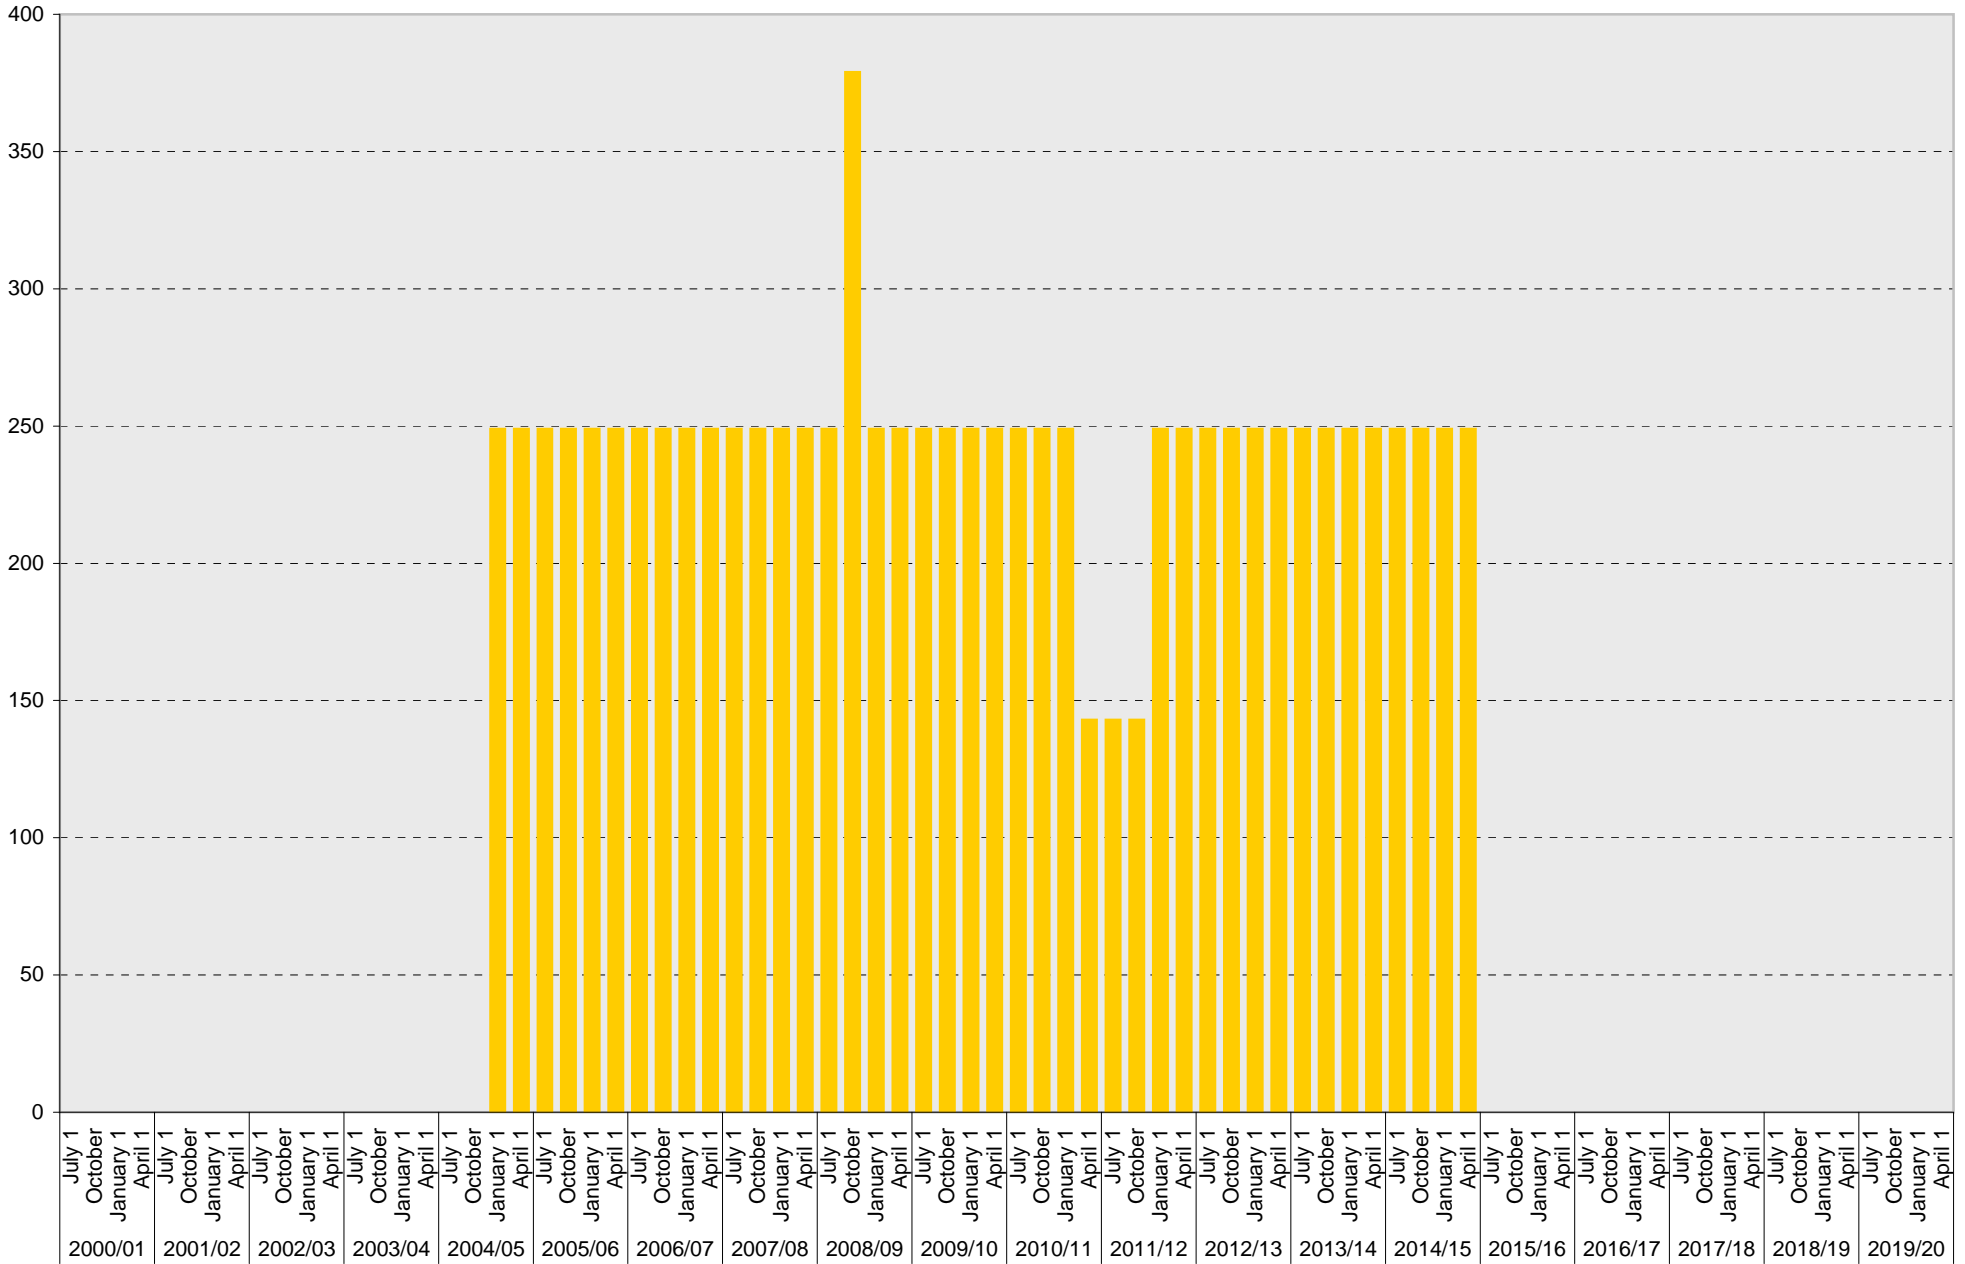

University of California, San Diego Parking Space Inventory

Science Research Park: B Parking Spaces

■ B

University of California, San Diego Parking Space Inventory

Science Research Park: S Parking Spaces

■ S

University of California, San Diego Parking Space Inventory

Science Research Park: Visitor Parking Spaces

Visitor

University of California, San Diego Parking Space Inventory

Science Research Park: Allocated Parking Spaces

University of California, San Diego Parking Space Inventory
Science Research Park

Date		Parking Spaces										Motorcycle Parking Sections	
		A	B	S	Visitor	Reserved	Allocated	Accessible	UC Vehicle	Service Yard	Loading		Total
2000/01	July 1												
	October 1												
	January 1												
	April 1												
2001/02	July 1												
	October 1												
	January 1												
	April 1												
2002/03	July 1												
	October 1												
	January 1												
	April 1												
2003/04	July 1												
	October 1												
	January 1												
	April 1												
2004/05	July 1												
	October 1												
	January 1		142	248								390	
	April 1		142	248								390	
2005/06	July 1		142	248			93	16				499	
	October 1		142	248			93	16				499	
	January 1		142	248			93	16				499	
	April 1		142	248			93	16				499	
2006/07	July 1		142	248			93	16				499	
	October 1		142	248			93	16				499	
	January 1		142	248			93	16				499	
	April 1		142	248			93	16				499	
2007/08	July 1		142	248			93	16				499	
	October 1		142	248			93	16				499	
	January 1		142	248			93	16				499	
	April 1		142	248			93	16				499	
2008/09	July 1		142	248	93			16				499	
	October 1		12	378	93			16				499	
	January 1		142	248	93			16				499	
	April 1		142	248	93			16				499	
2009/10	July 1		142	248	93			16				499	
	October 1		142	248	93			16				499	
	January 1		142	248	93			16				499	
	April 1		142	248	93			16				499	