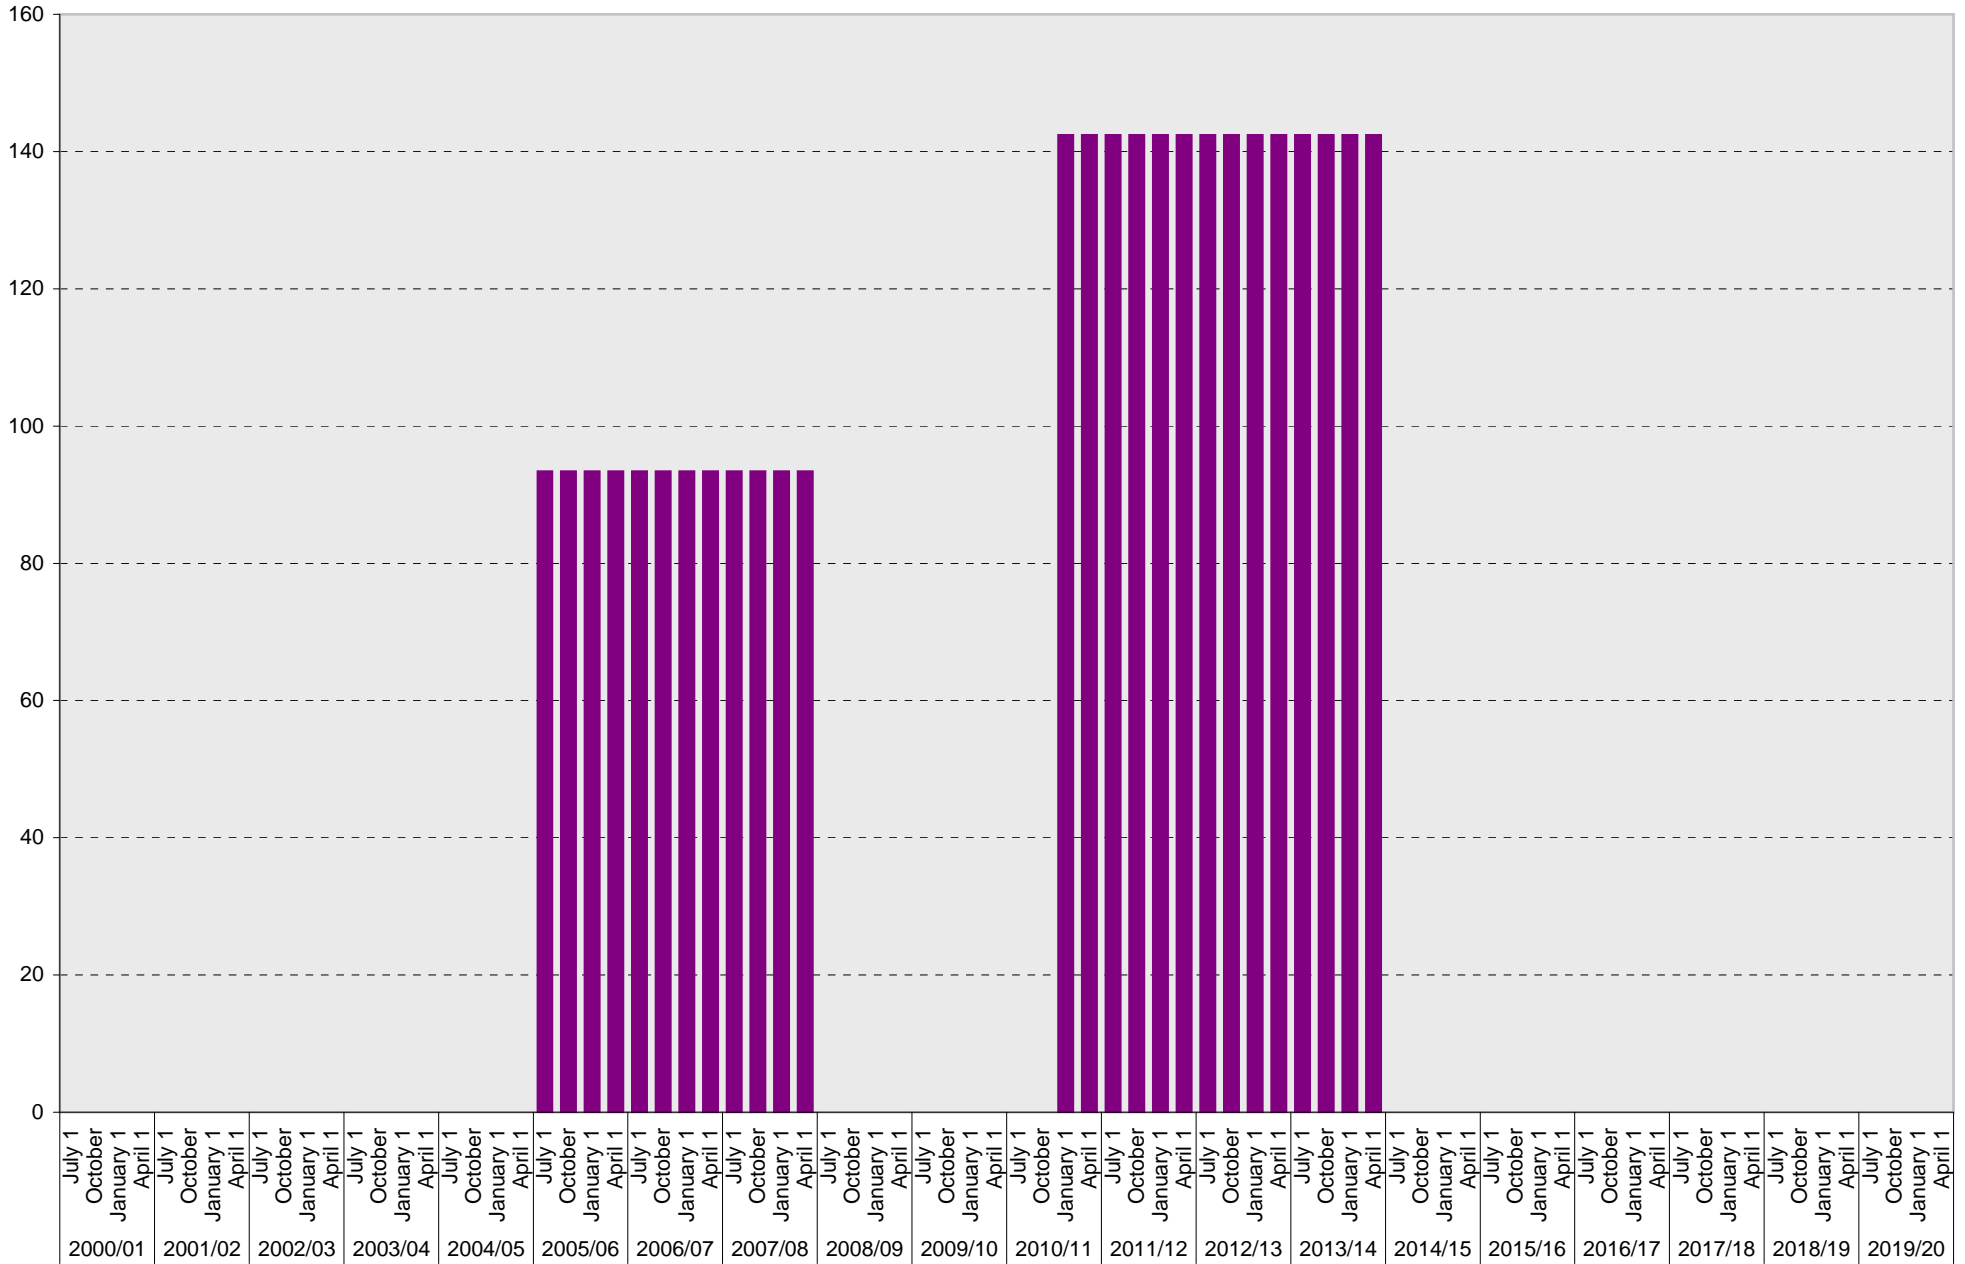

University of California, San Diego Parking Space Inventory

Science Research Park: Visitor Parking Spaces

Visitor

University of California, San Diego Parking Space Inventory

Science Research Park: Allocated Parking Spaces

University of California, San Diego Parking Space Inventory
Science Research Park

Date		Parking Spaces										Motorcycle Parking Sections	
		A	B	S	Visitor	Reserved	Allocated	Accessible	UC Vehicle	Service Yard	Loading		Total
2000/01	July 1												
	October 1												
	January 1												
	April 1												
2001/02	July 1												
	October 1												
	January 1												
	April 1												
2002/03	July 1												
	October 1												
	January 1												
	April 1												
2003/04	July 1												
	October 1												
	January 1												
	April 1												
2004/05	July 1												
	October 1												
	January 1		142	248								390	
	April 1		142	248								390	
2005/06	July 1		142	248			93	16				499	
	October 1		142	248			93	16				499	
	January 1		142	248			93	16				499	
	April 1		142	248			93	16				499	
2006/07	July 1		142	248			93	16				499	
	October 1		142	248			93	16				499	
	January 1		142	248			93	16				499	
	April 1		142	248			93	16				499	
2007/08	July 1		142	248			93	16				499	
	October 1		142	248			93	16				499	
	January 1		142	248			93	16				499	
	April 1		142	248			93	16				499	
2008/09	July 1		142	248	93			16				499	
	October 1		12	378	93			16				499	
	January 1		142	248	93			16				499	
	April 1		142	248	93			16				499	
2009/10	July 1		142	248	93			16				499	
	October 1		142	248	93			16				499	
	January 1		142	248	93			16				499	
	April 1		142	248	93			16				499	