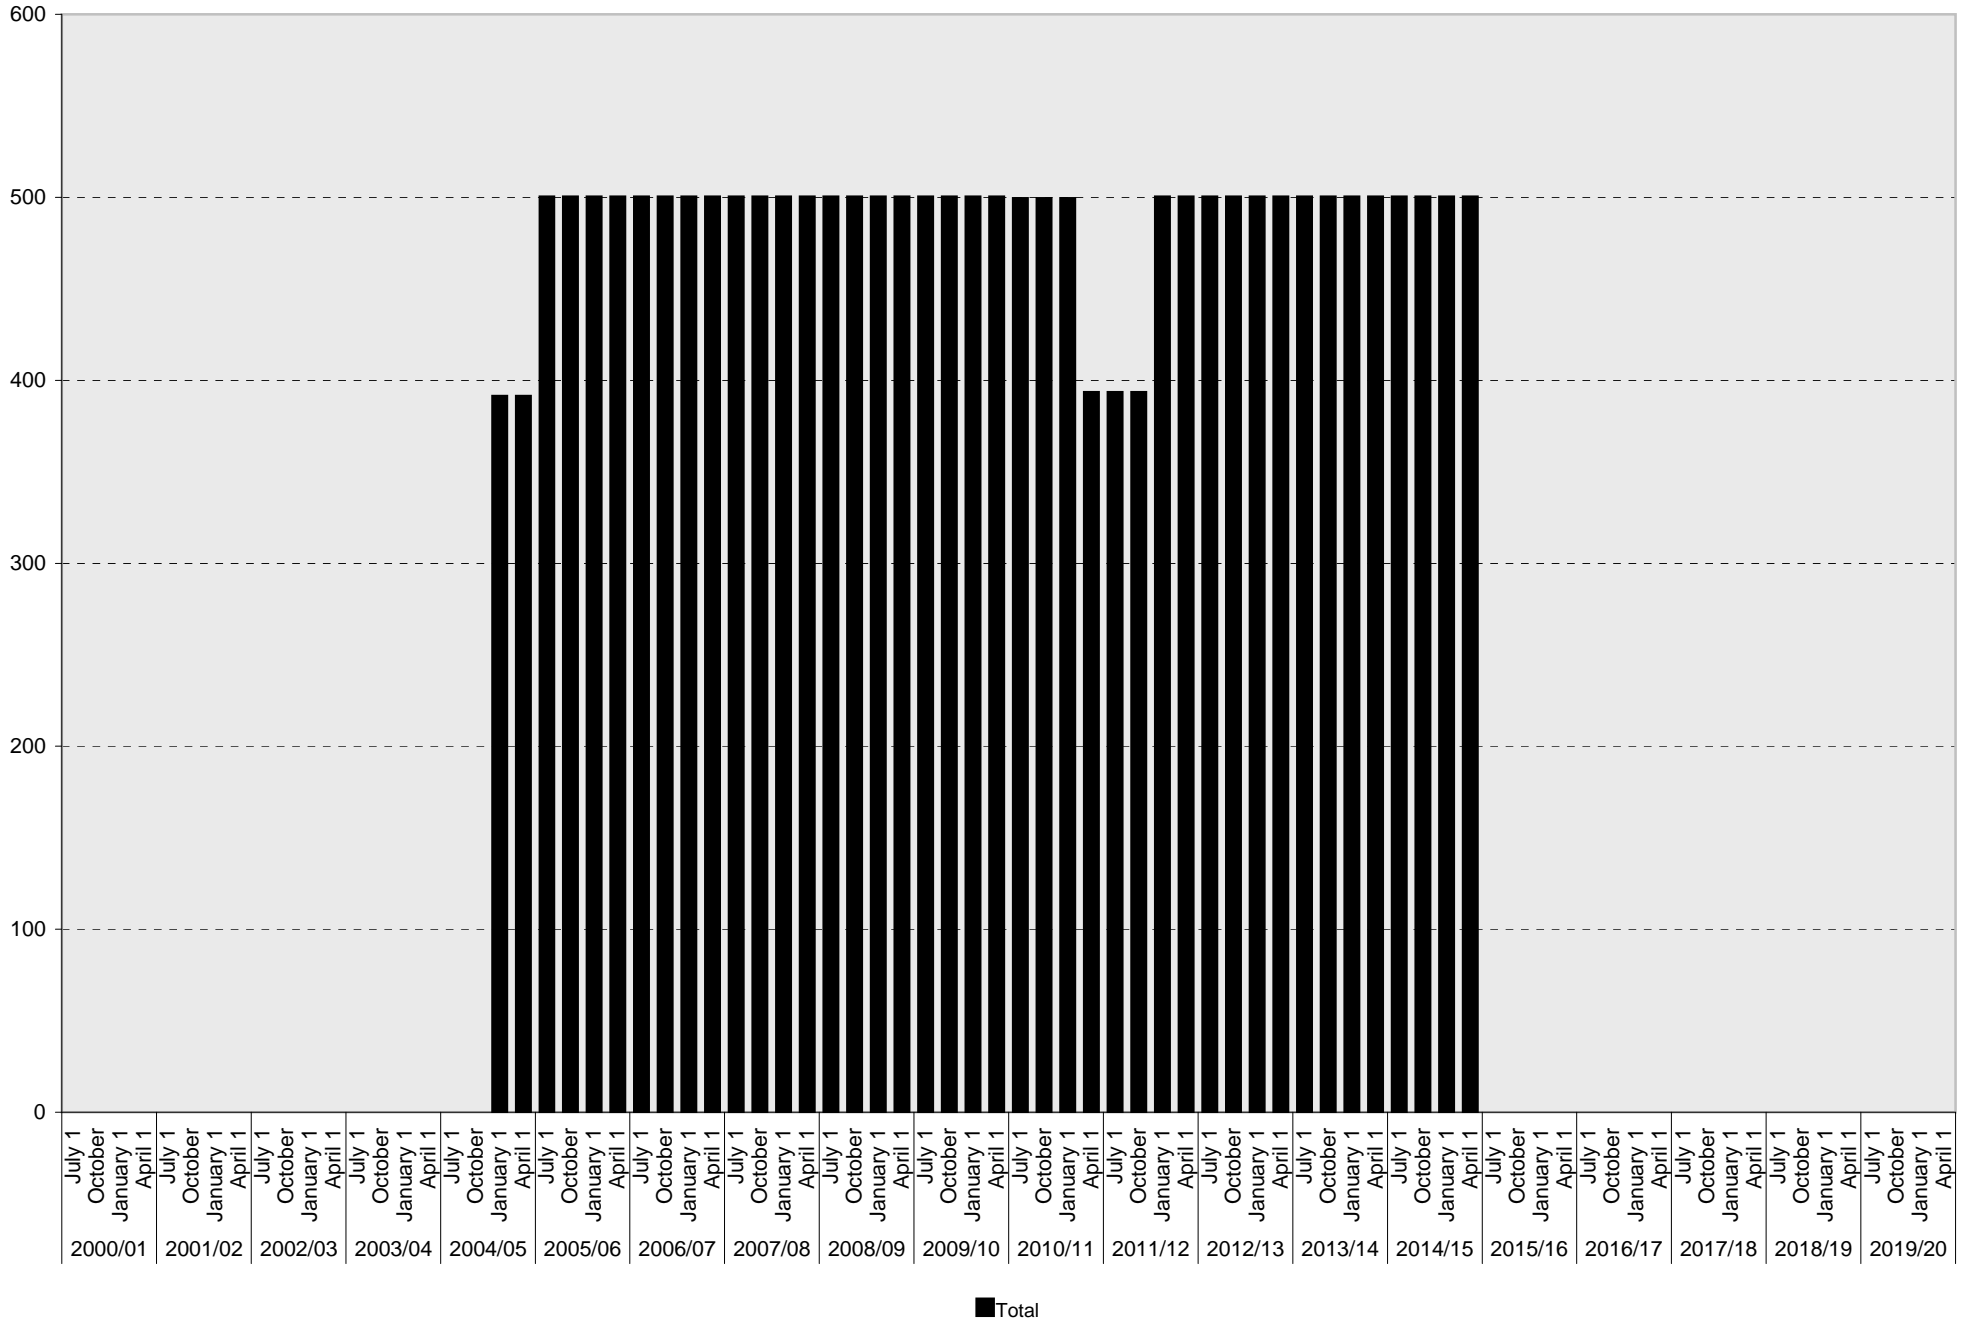

■ Allocated

University of California, San Diego Parking Space Inventory

Science Research Park: Accessible Parking Spaces

■ Accessible

University of California, San Diego Parking Space Inventory

Science Research Park: Total Parking Spaces

University of California, San Diego Parking Space Inventory
Science Research Park

Date		Parking Spaces										Motorcycle Parking Sections	
		A	B	S	Visitor	Reserved	Allocated	Accessible	UC Vehicle	Service Yard	Loading		Total
2000/01	July 1												
	October 1												
	January 1												
	April 1												
2001/02	July 1												
	October 1												
	January 1												
	April 1												
2002/03	July 1												
	October 1												
	January 1												
	April 1												
2003/04	July 1												
	October 1												
	January 1												
	April 1												
2004/05	July 1												
	October 1												
	January 1		142	248								390	
	April 1		142	248								390	
2005/06	July 1		142	248			93	16				499	
	October 1		142	248			93	16				499	
	January 1		142	248			93	16				499	
	April 1		142	248			93	16				499	
2006/07	July 1		142	248			93	16				499	
	October 1		142	248			93	16				499	
	January 1		142	248			93	16				499	
	April 1		142	248			93	16				499	
2007/08	July 1		142	248			93	16				499	
	October 1		142	248			93	16				499	
	January 1		142	248			93	16				499	
	April 1		142	248			93	16				499	
2008/09	July 1		142	248	93			16				499	
	October 1		12	378	93			16				499	
	January 1		142	248	93			16				499	
	April 1		142	248	93			16				499	
2009/10	July 1		142	248	93			16				499	
	October 1		142	248	93			16				499	
	January 1		142	248	93			16				499	
	April 1		142	248	93			16				499	