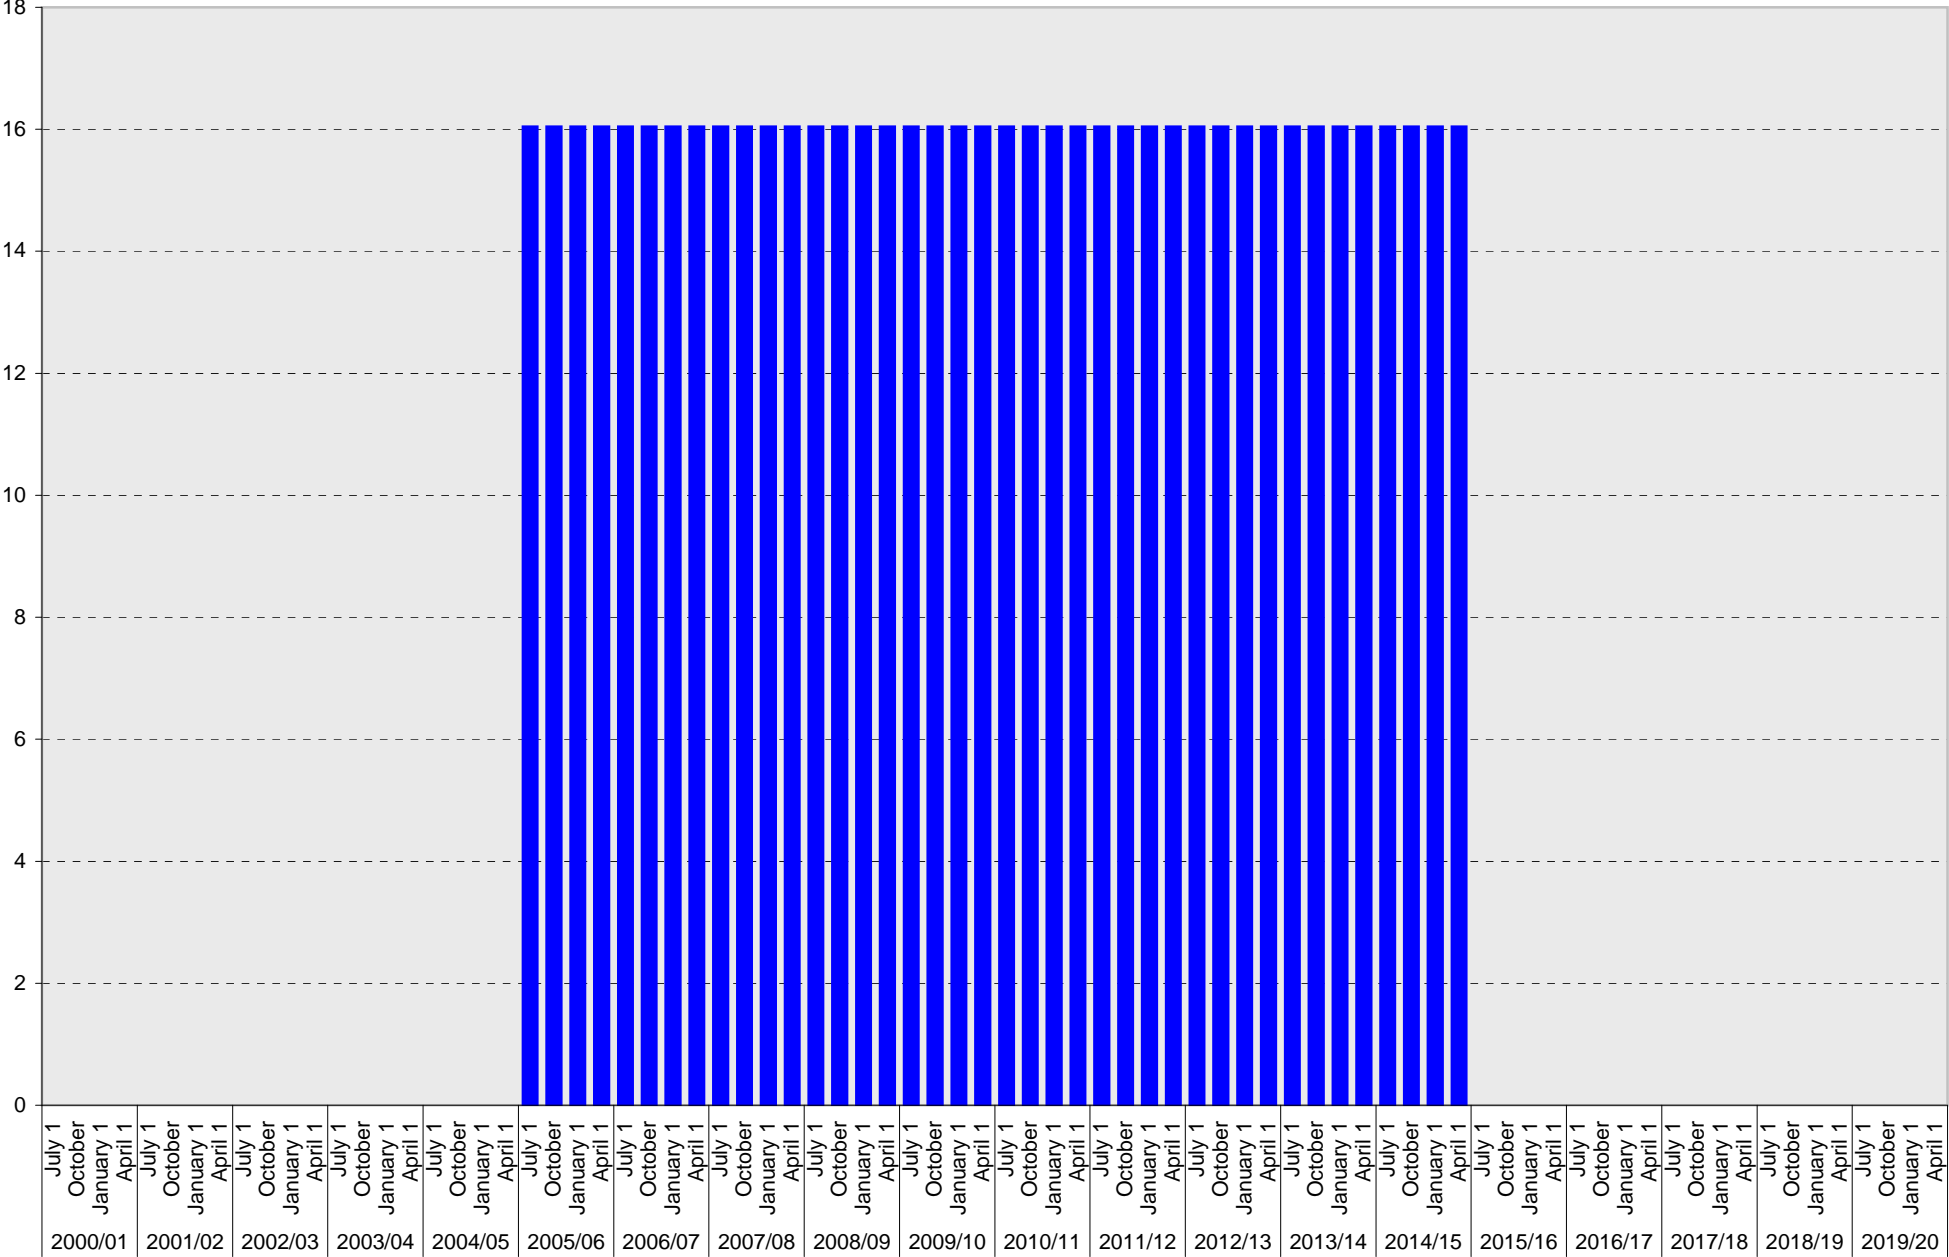

University of California, San Diego Parking Space Inventory

Science Research Park: Accessible Parking Spaces

■ Accessible