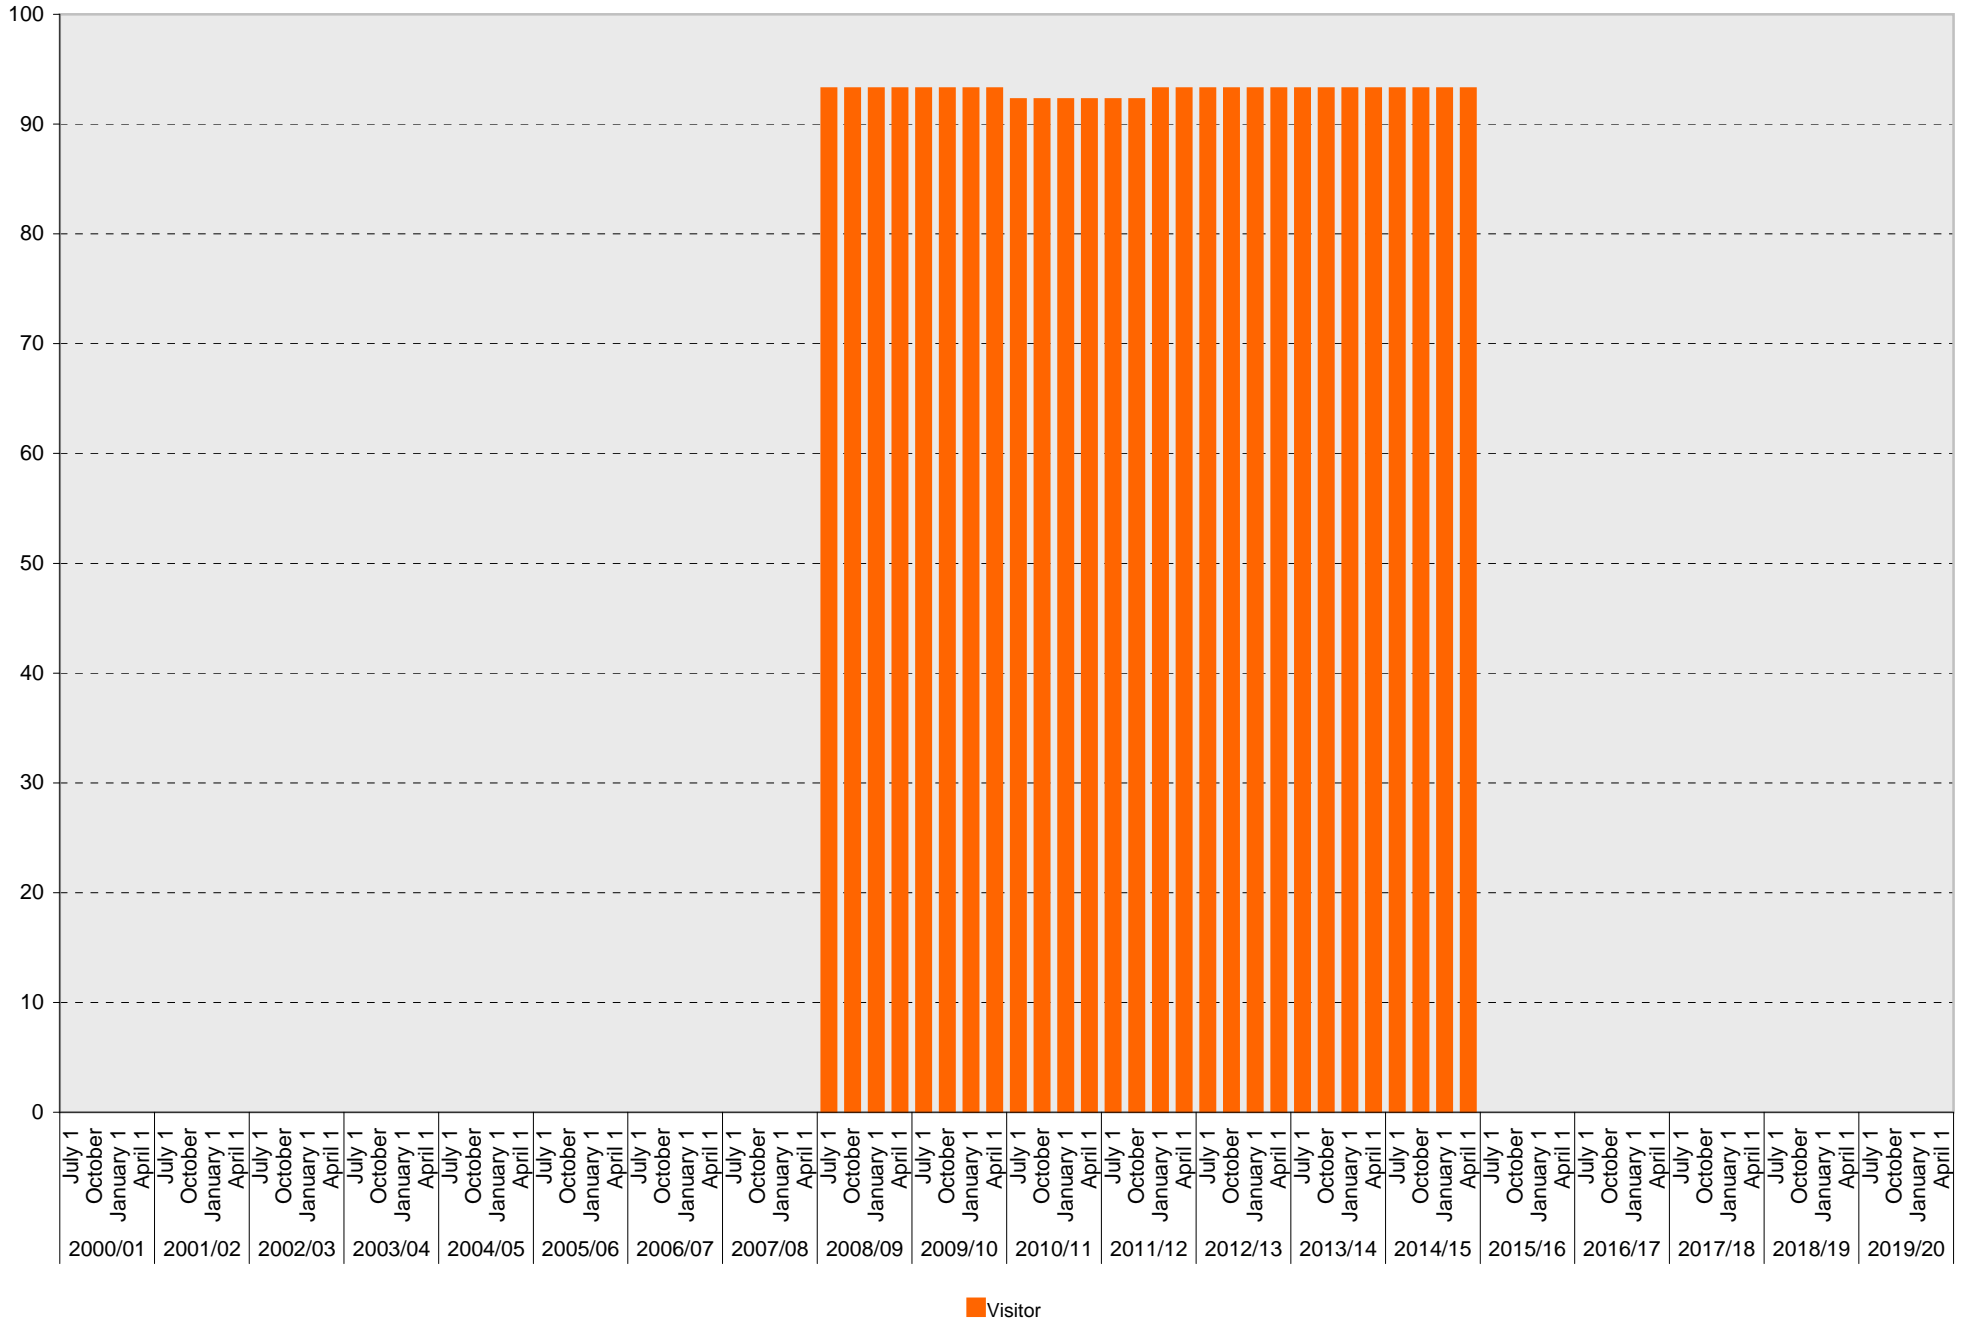

University of California, San Diego Parking Space Inventory

Science Research Park: B Parking Spaces

■ B

University of California, San Diego Parking Space Inventory

Science Research Park: S Parking Spaces

■ S

University of California, San Diego Parking Space Inventory

Science Research Park: Visitor Parking Spaces

Visitor

University of California, San Diego Parking Space Inventory

Science Research Park: Allocated Parking Spaces

University of California, San Diego Parking Space Inventory
Science Research Park

Date		Parking Spaces										Motorcycle Parking Sections	
		A	B	S	Visitor	Reserved	Allocated	Accessible	UC Vehicle	Service Yard	Loading		Total
2000/01	July 1												
	October 1												
	January 1												
	April 1												
2001/02	July 1												
	October 1												
	January 1												
	April 1												
2002/03	July 1												
	October 1												
	January 1												
	April 1												
2003/04	July 1												
	October 1												
	January 1												
	April 1												
2004/05	July 1												
	October 1												
	January 1		142	248								390	
	April 1		142	248								390	
2005/06	July 1		142	248			93	16				499	
	October 1		142	248			93	16				499	
	January 1		142	248			93	16				499	
	April 1		142	248			93	16				499	
2006/07	July 1		142	248			93	16				499	
	October 1		142	248			93	16				499	
	January 1		142	248			93	16				499	
	April 1		142	248			93	16				499	
2007/08	July 1		142	248			93	16				499	
	October 1		142	248			93	16				499	
	January 1		142	248			93	16				499	
	April 1		142	248			93	16				499	
2008/09	July 1		142	248	93			16				499	
	October 1		12	378	93			16				499	
	January 1		142	248	93			16				499	
	April 1		142	248	93			16				499	
2009/10	July 1		142	248	93			16				499	
	October 1		142	248	93			16				499	
	January 1		142	248	93			16				499	
	April 1		142	248	93			16				499	