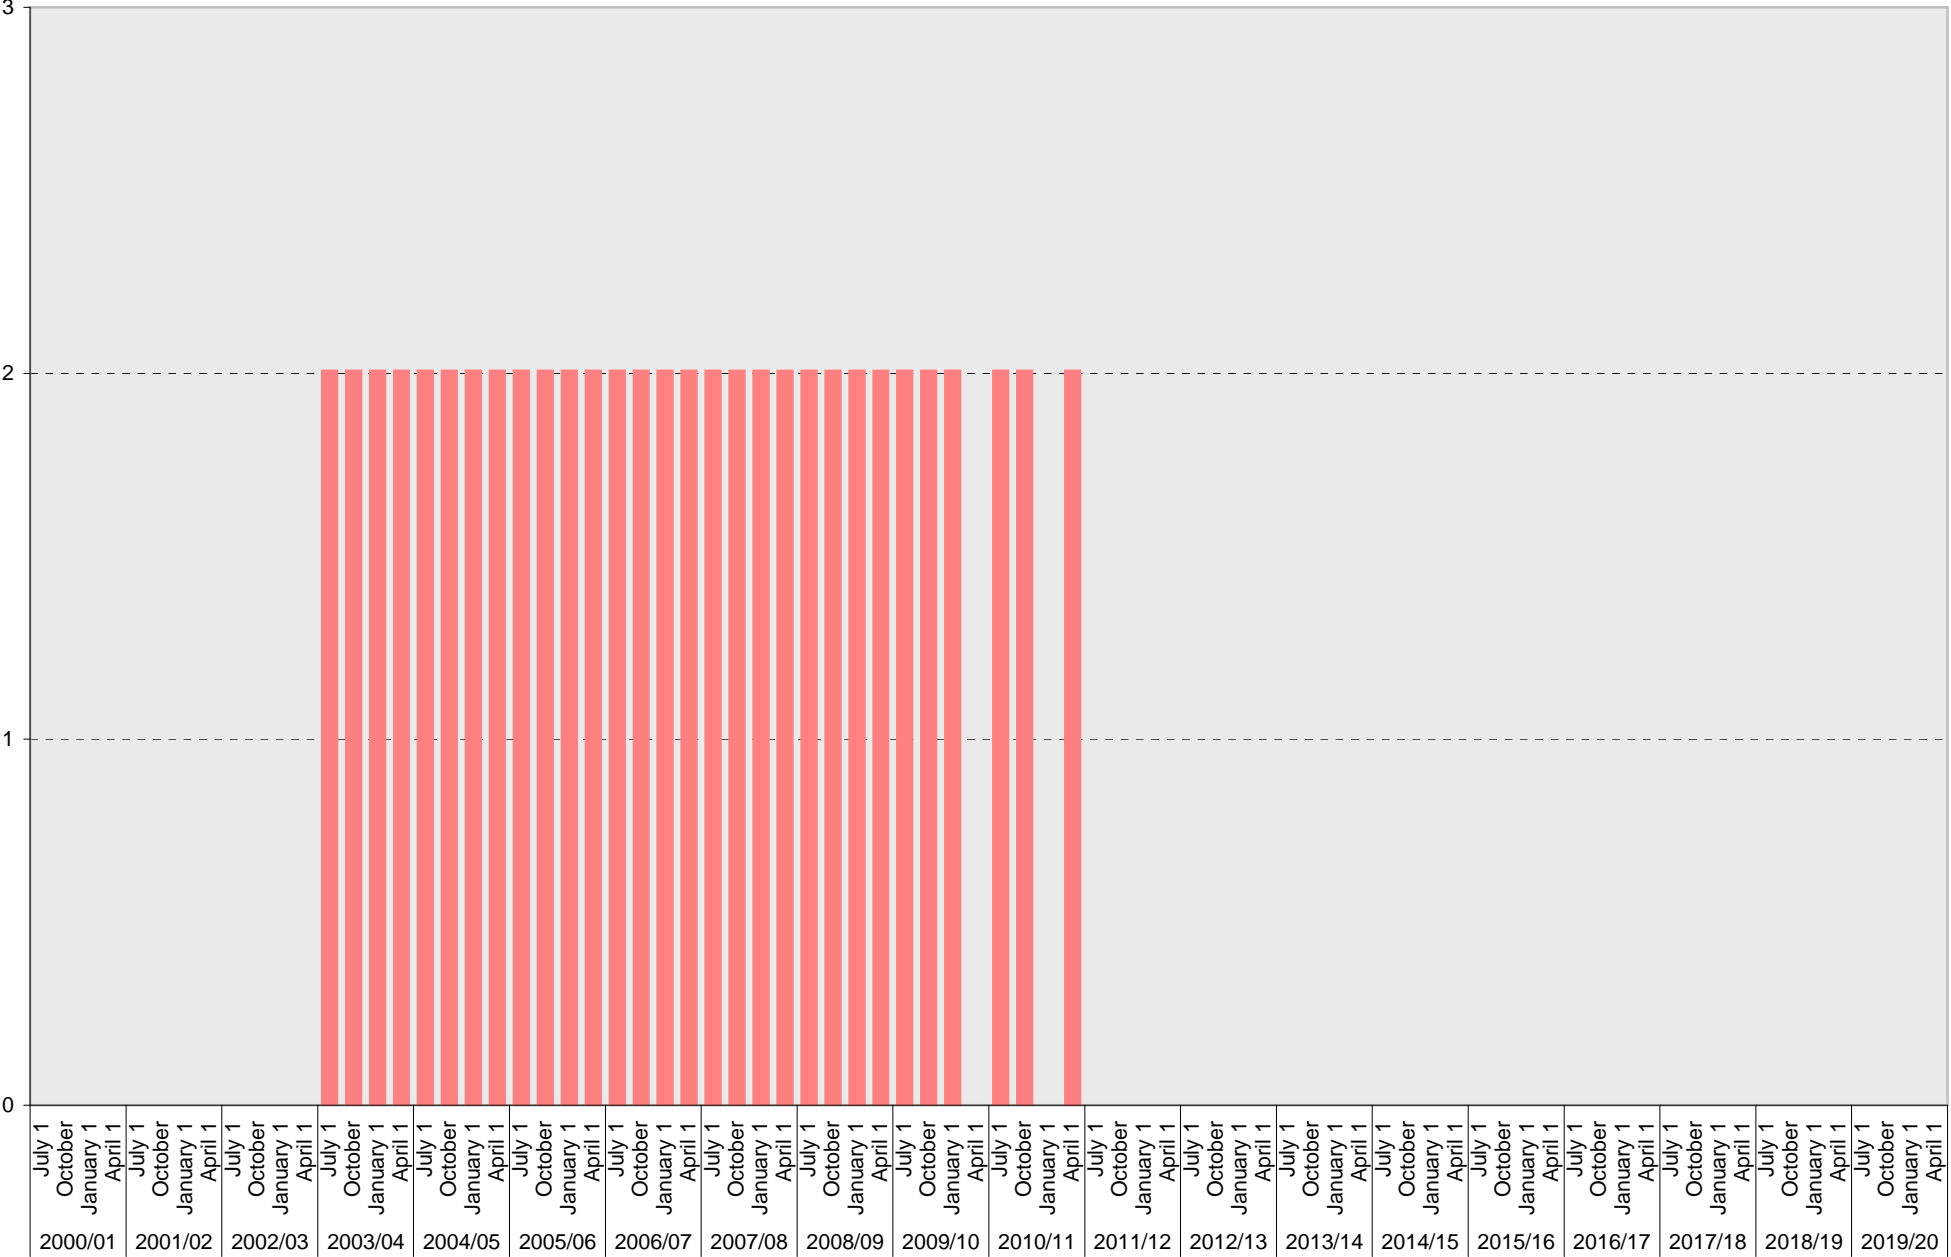

University of California, San Diego Parking Space Inventory

East Campus Academic: Service Yard Parking Spaces

■ Service Yard