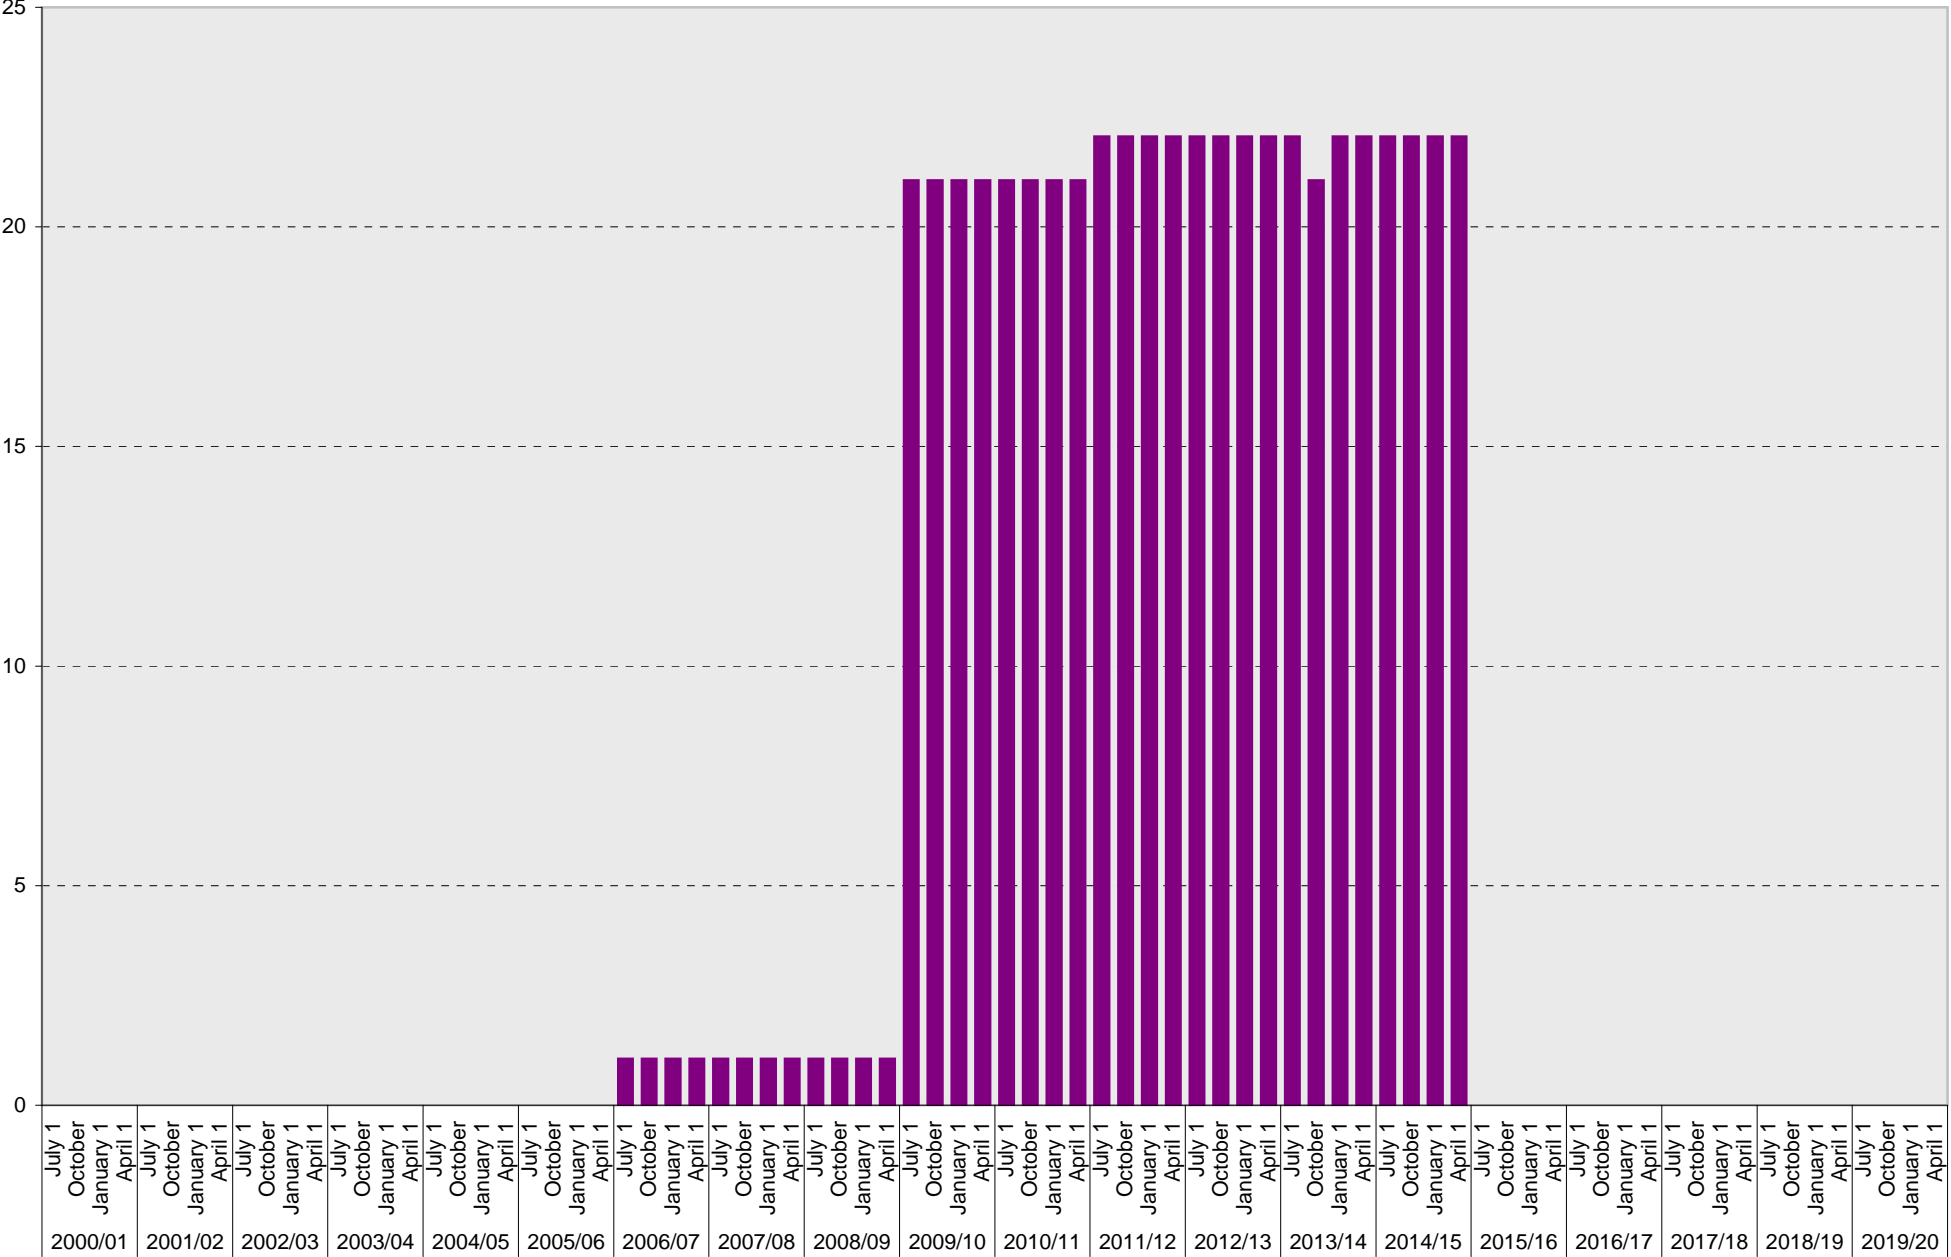

University of California, San Diego Parking Space Inventory East Campus Academic: Allocated Parking Spaces

■ Allocated