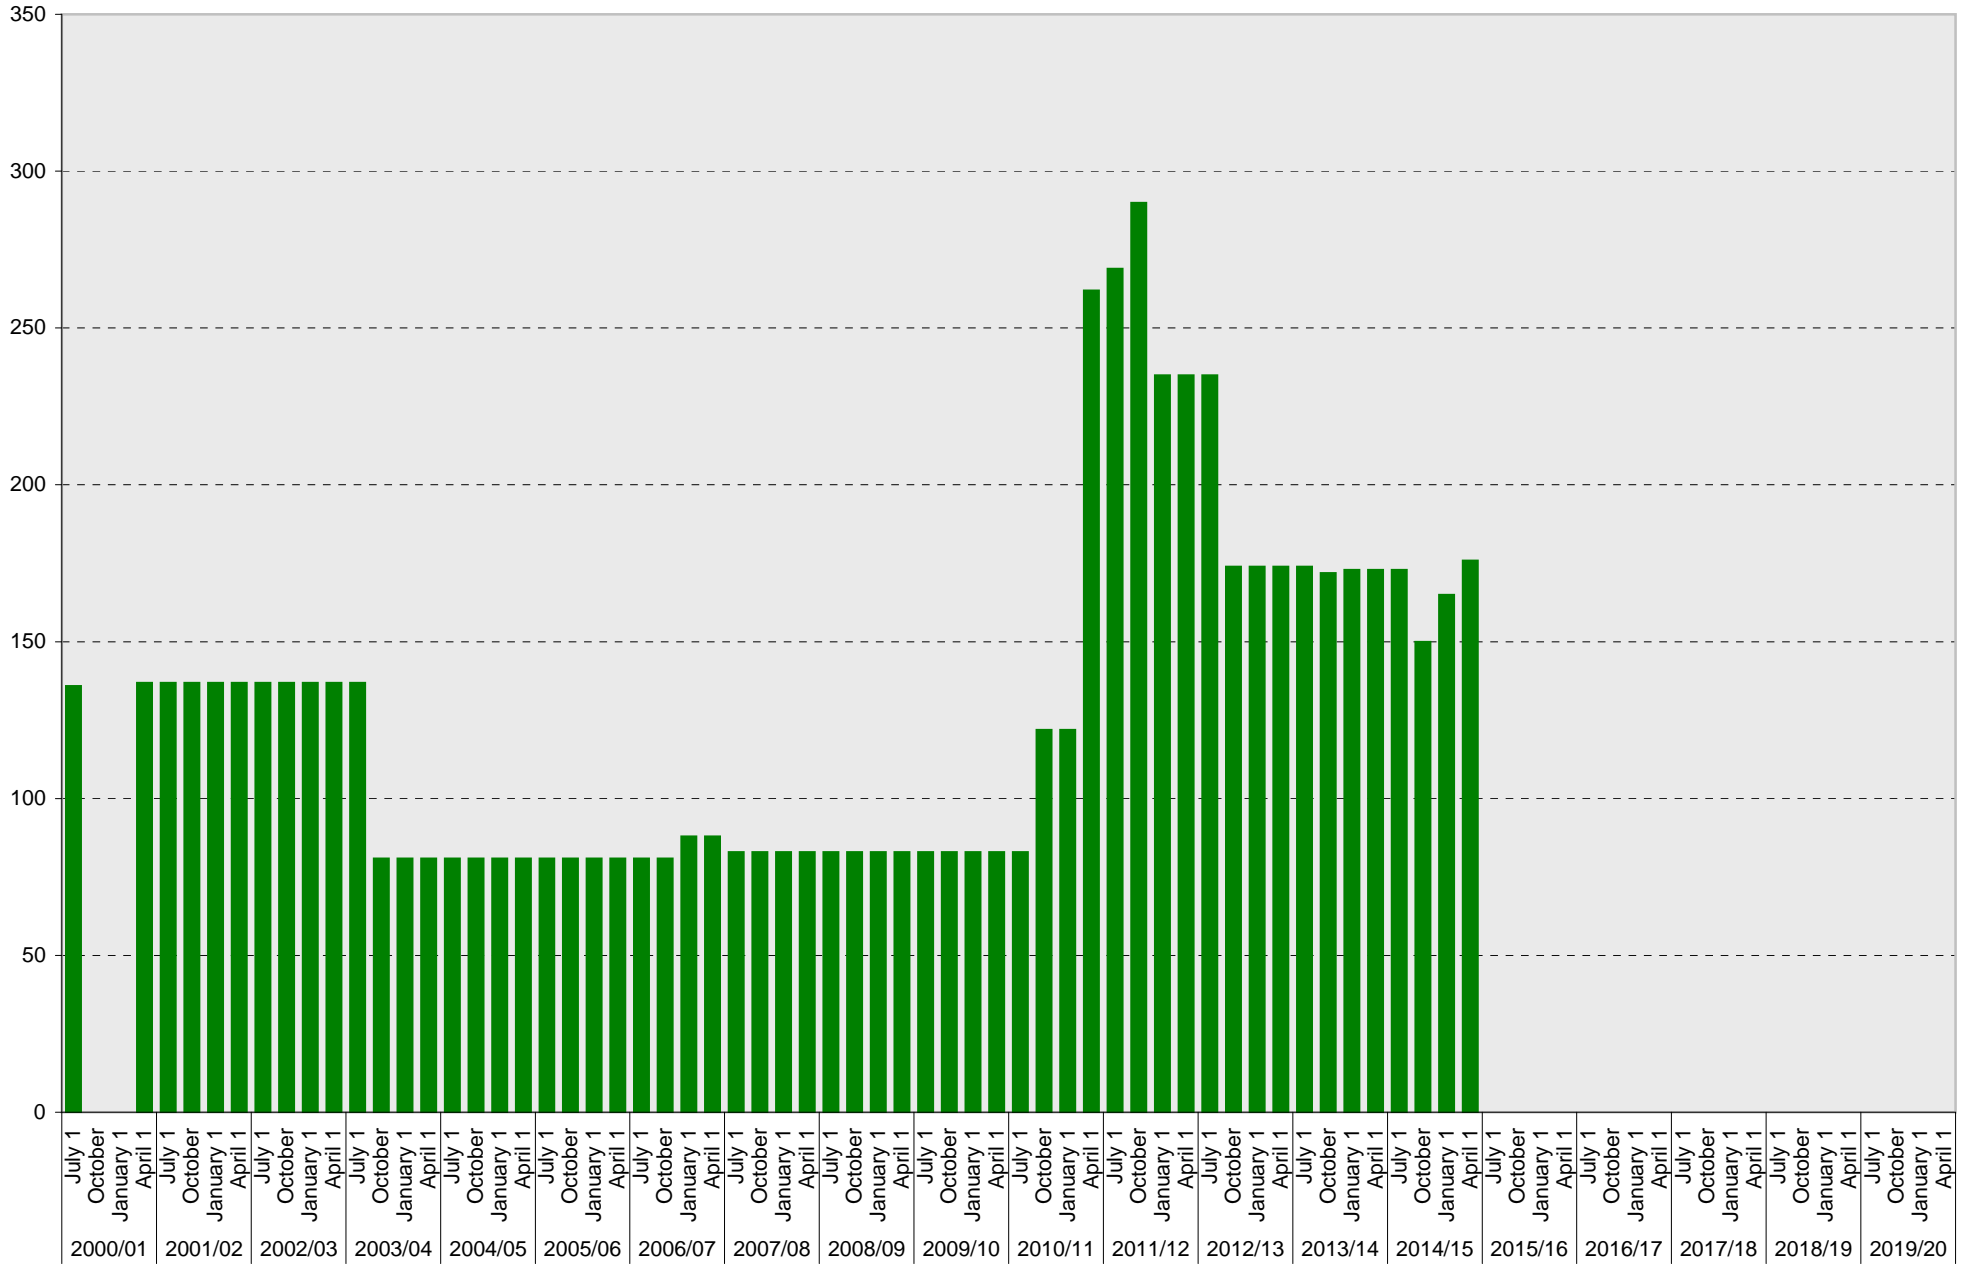

University of California, San Diego Parking Space Inventory East Campus Academic: A Parking Spaces

■ A

University of California, San Diego Parking Space Inventory

East Campus Academic: B Parking Spaces

■ B

University of California, San Diego Parking Space Inventory East Campus Academic: S Parking Spaces

■ s

University of California, San Diego Parking Space Inventory

East Campus Academic: Visitor Parking Spaces