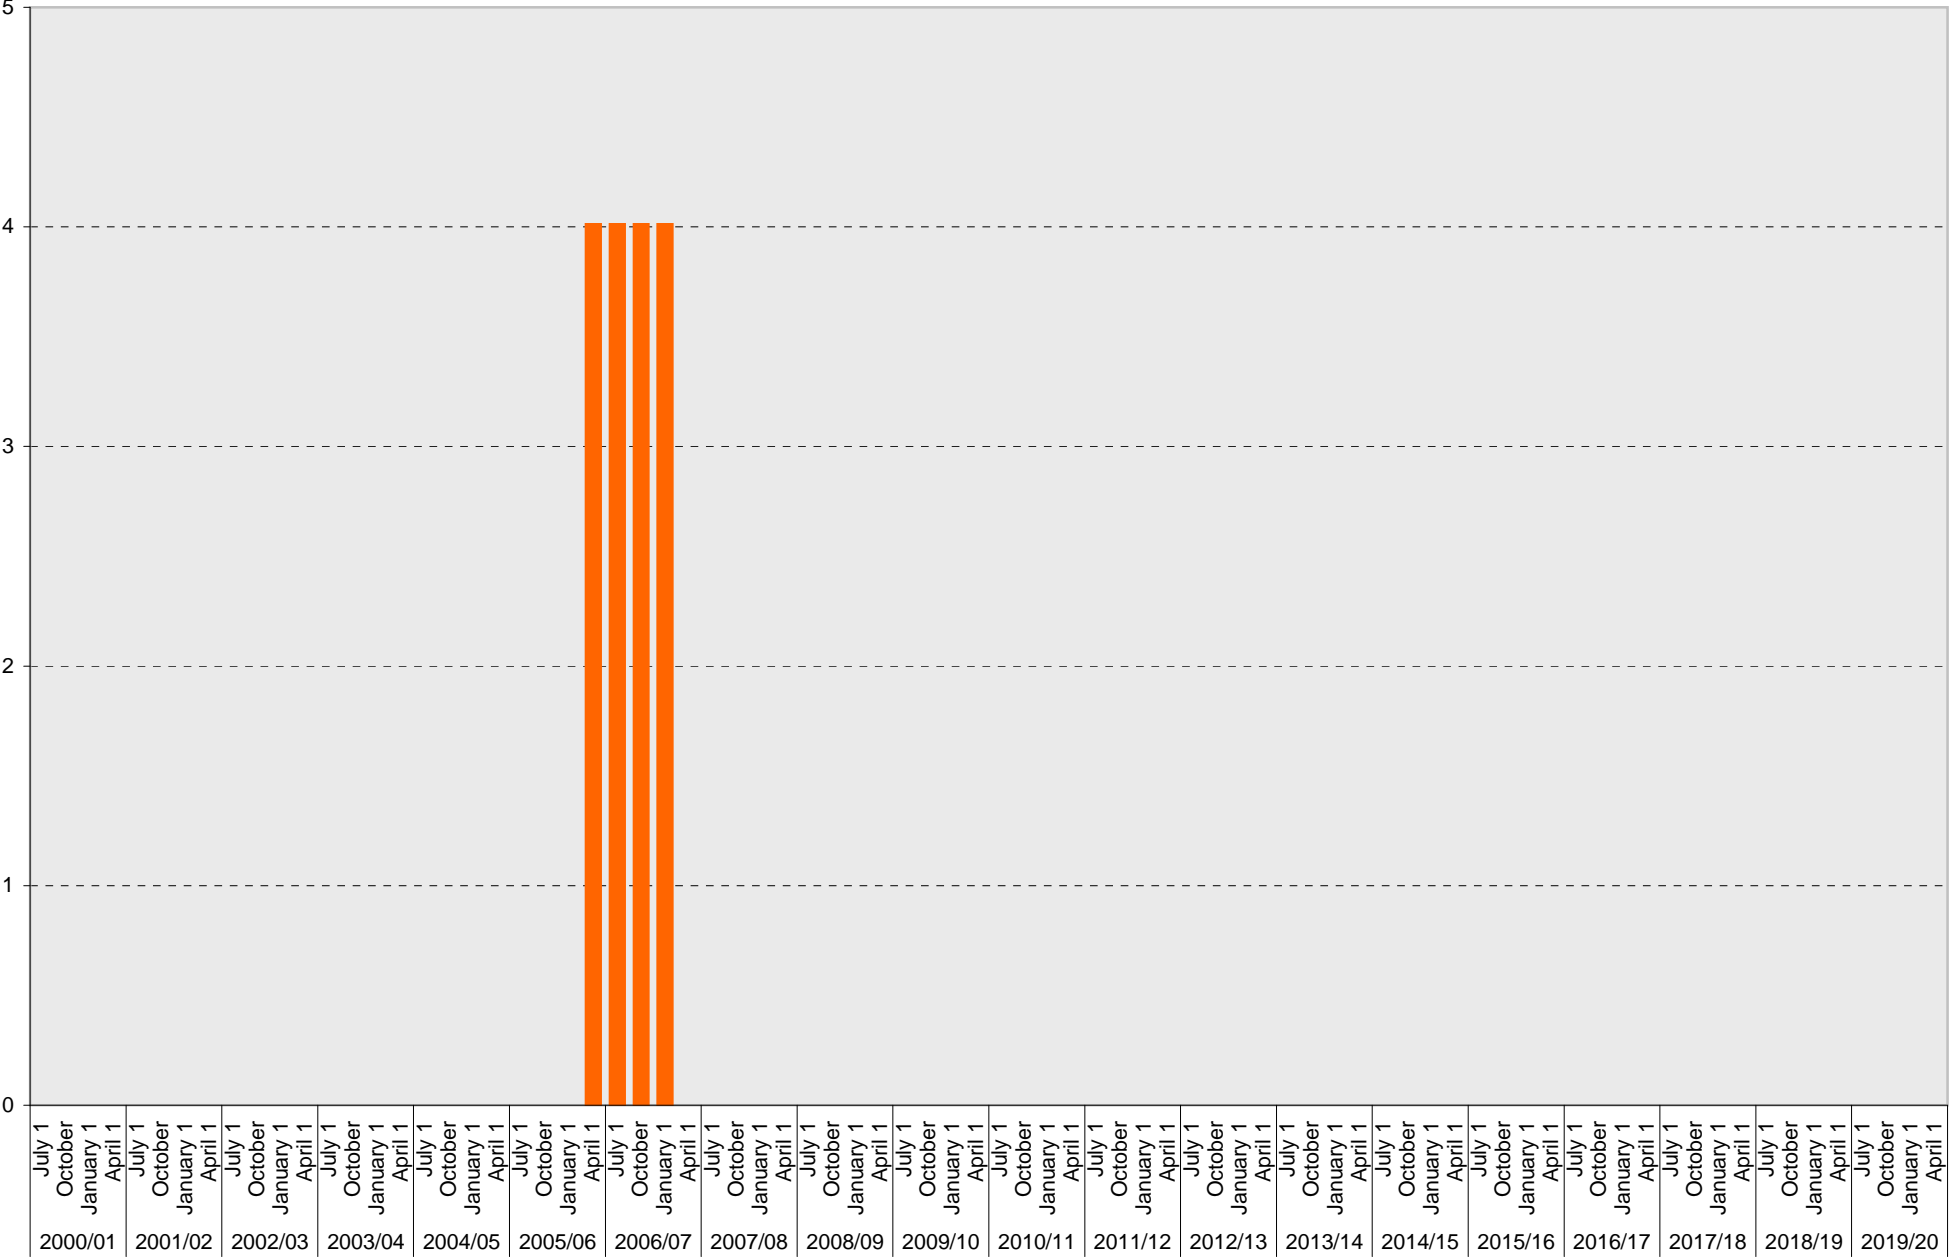

University of California, San Diego Parking Space Inventory East Campus Academic: A Parking Spaces

■ A

University of California, San Diego Parking Space Inventory

East Campus Academic: B Parking Spaces

■ B

University of California, San Diego Parking Space Inventory East Campus Academic: S Parking Spaces

■ s

University of California, San Diego Parking Space Inventory

East Campus Academic: Visitor Parking Spaces