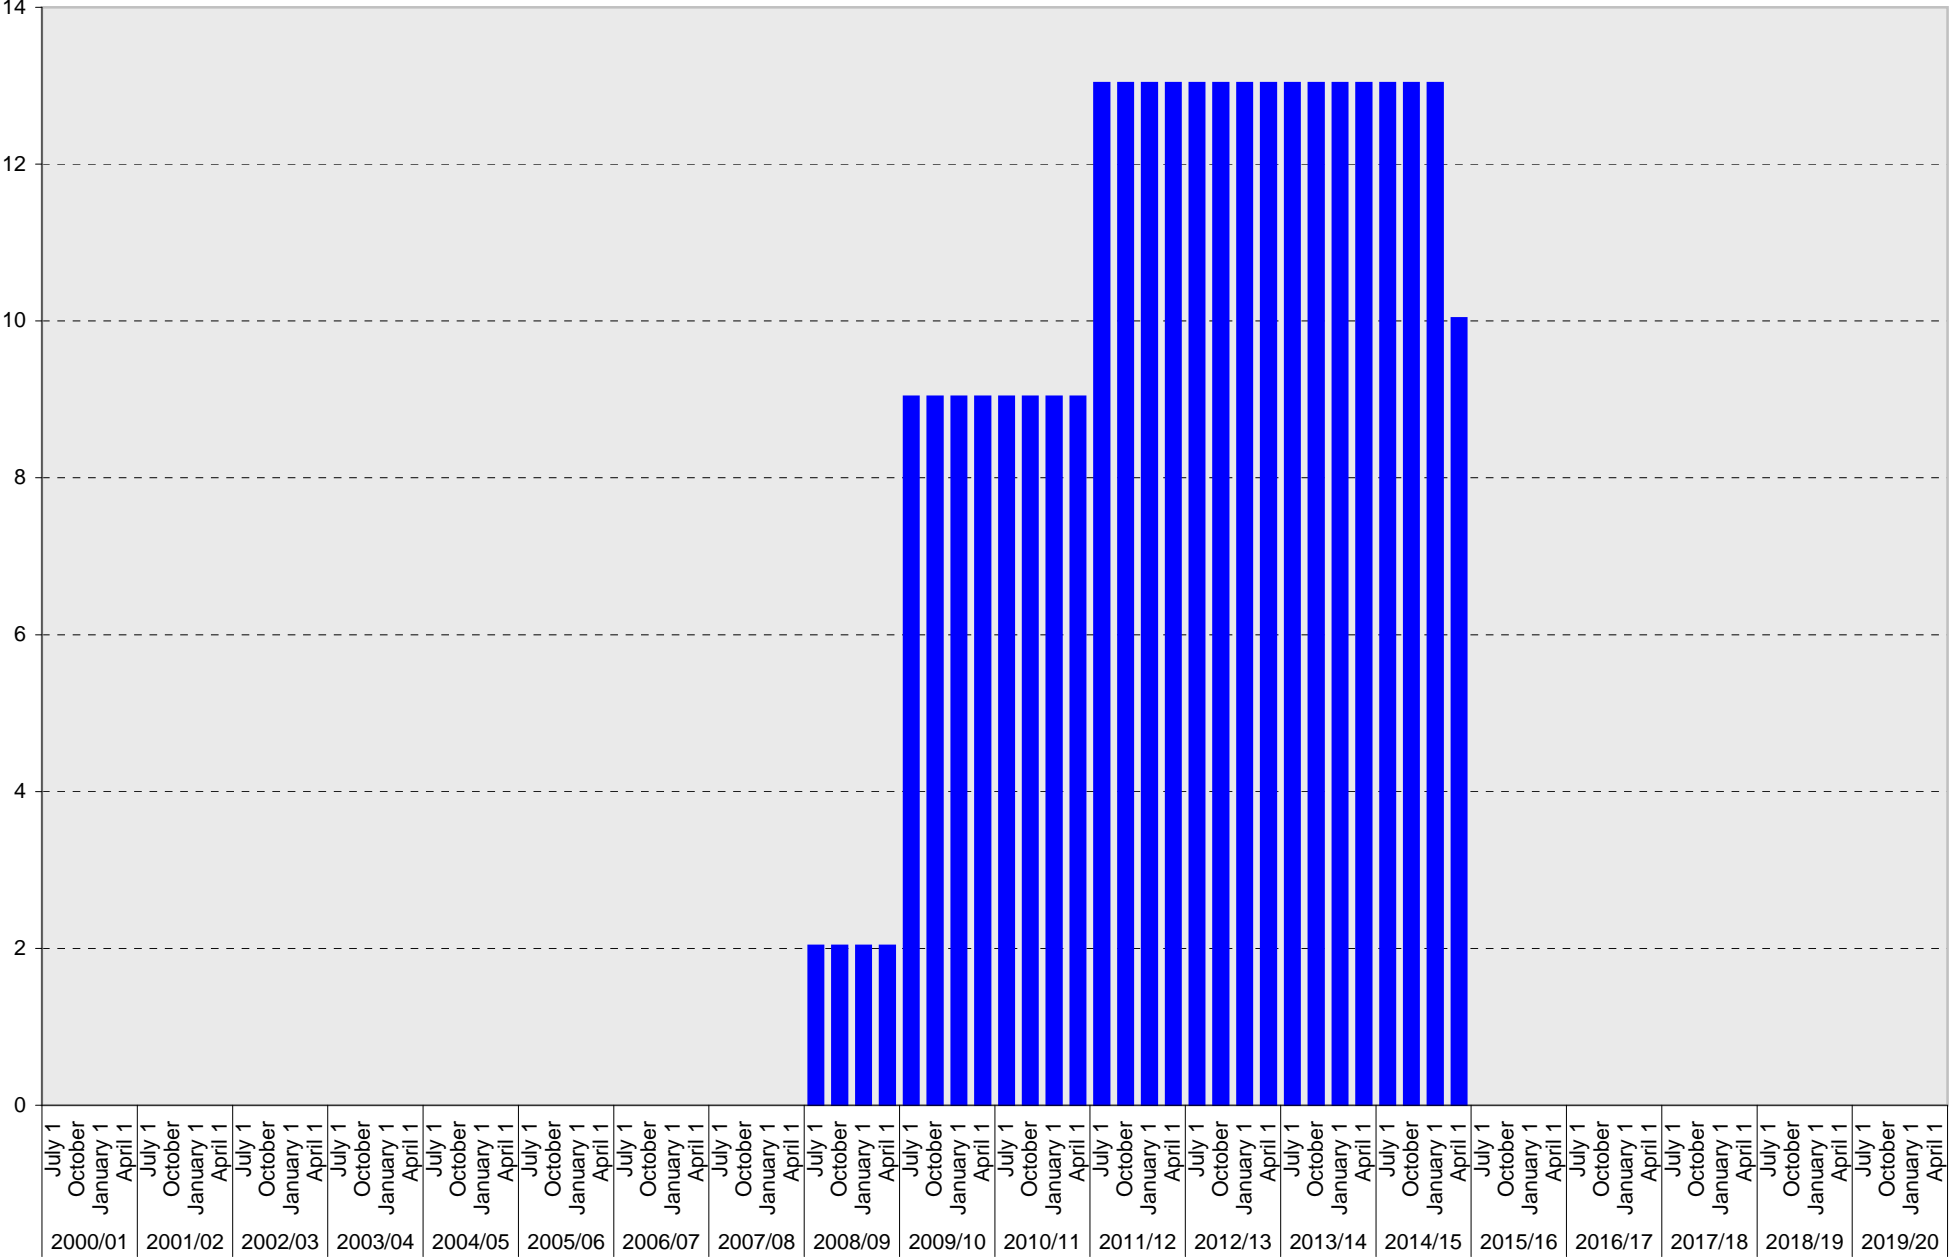

University of California, San Diego Parking Space Inventory East Campus Academic: Accessible Parking Spaces

■ Accessible