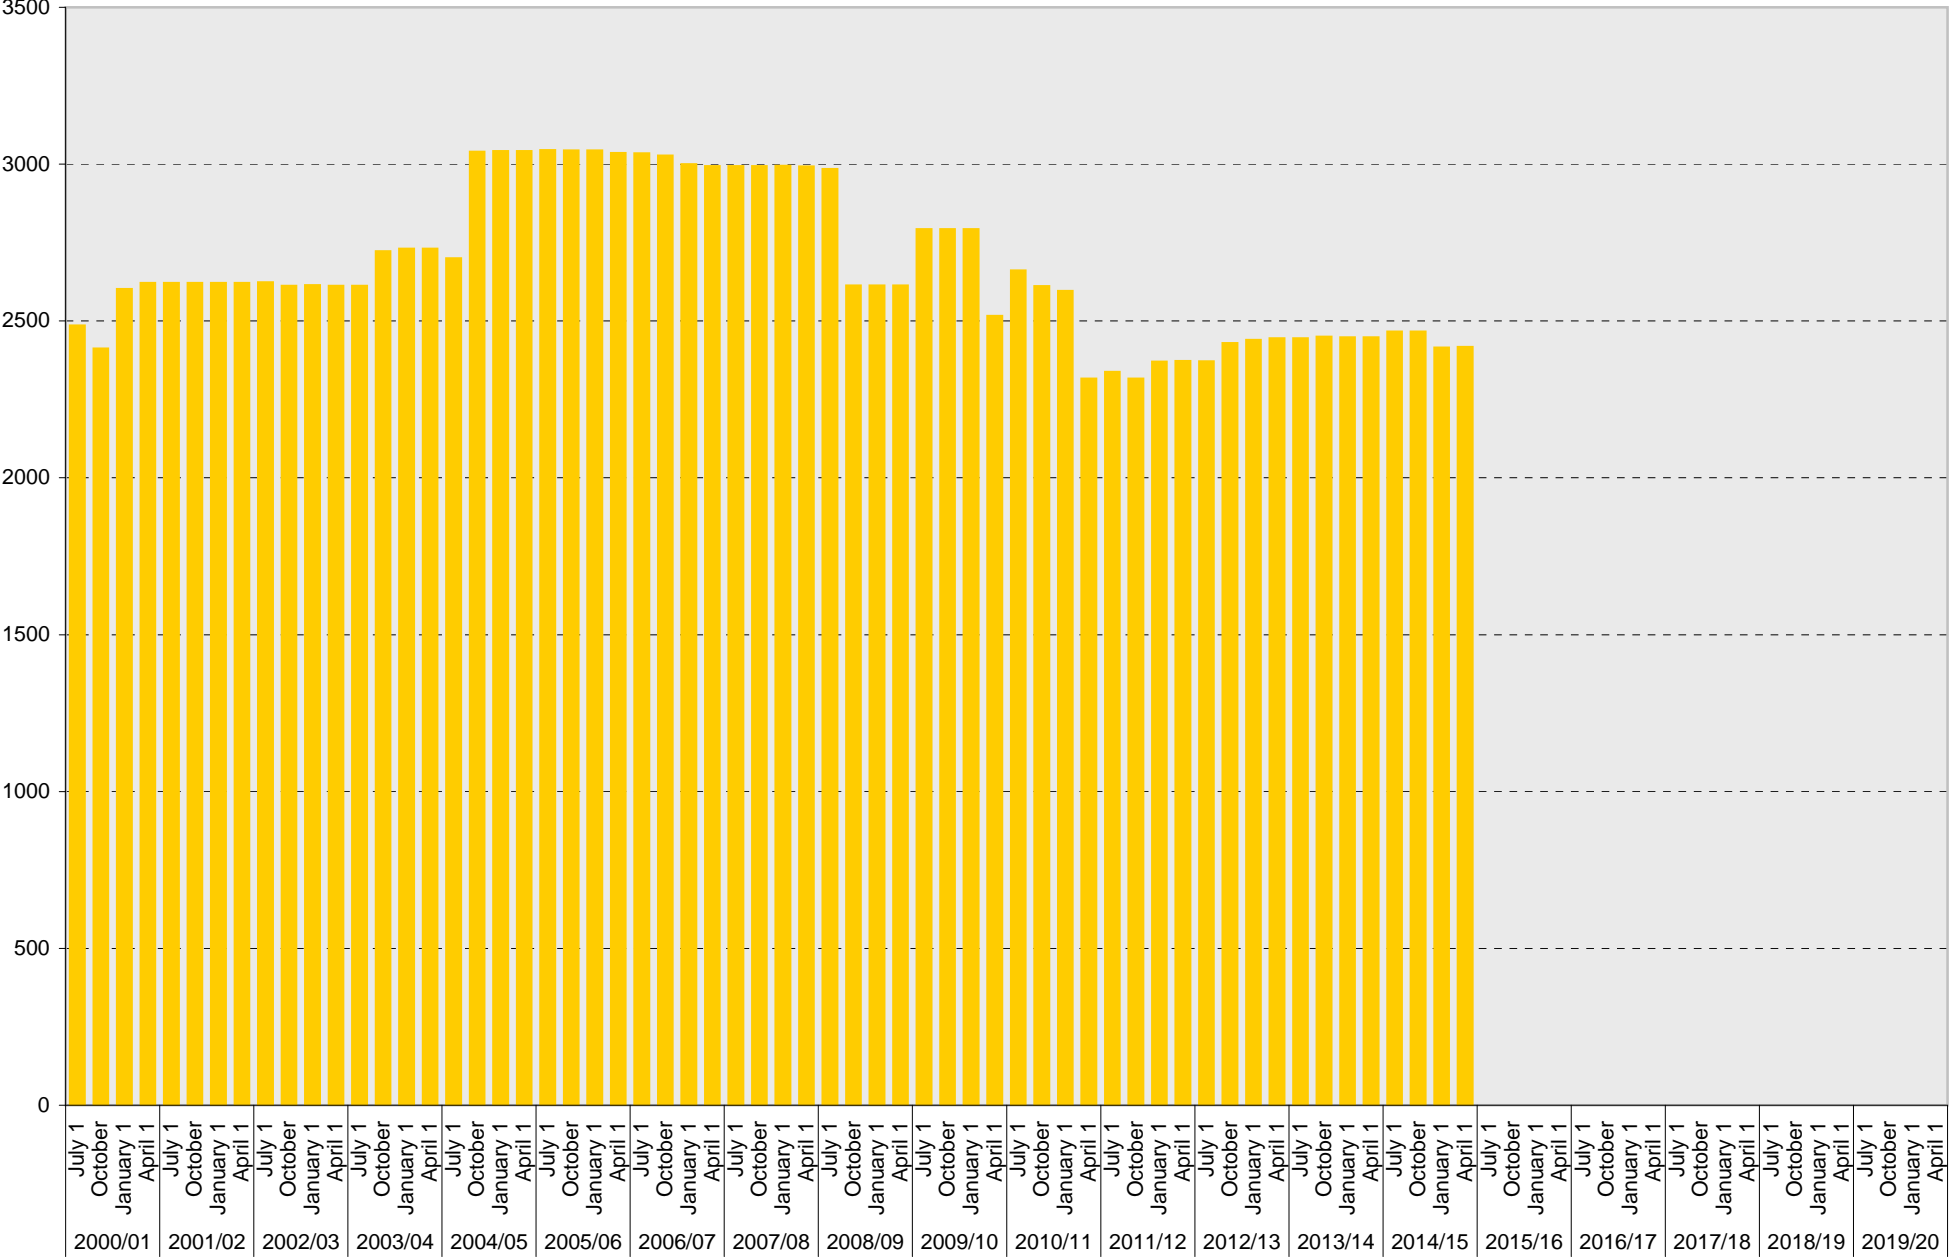

University of California, San Diego Parking Space Inventory East Campus Academic: A Parking Spaces

■ A

University of California, San Diego Parking Space Inventory

East Campus Academic: B Parking Spaces

■ B

University of California, San Diego Parking Space Inventory East Campus Academic: S Parking Spaces

■ s

University of California, San Diego Parking Space Inventory

East Campus Academic: Visitor Parking Spaces