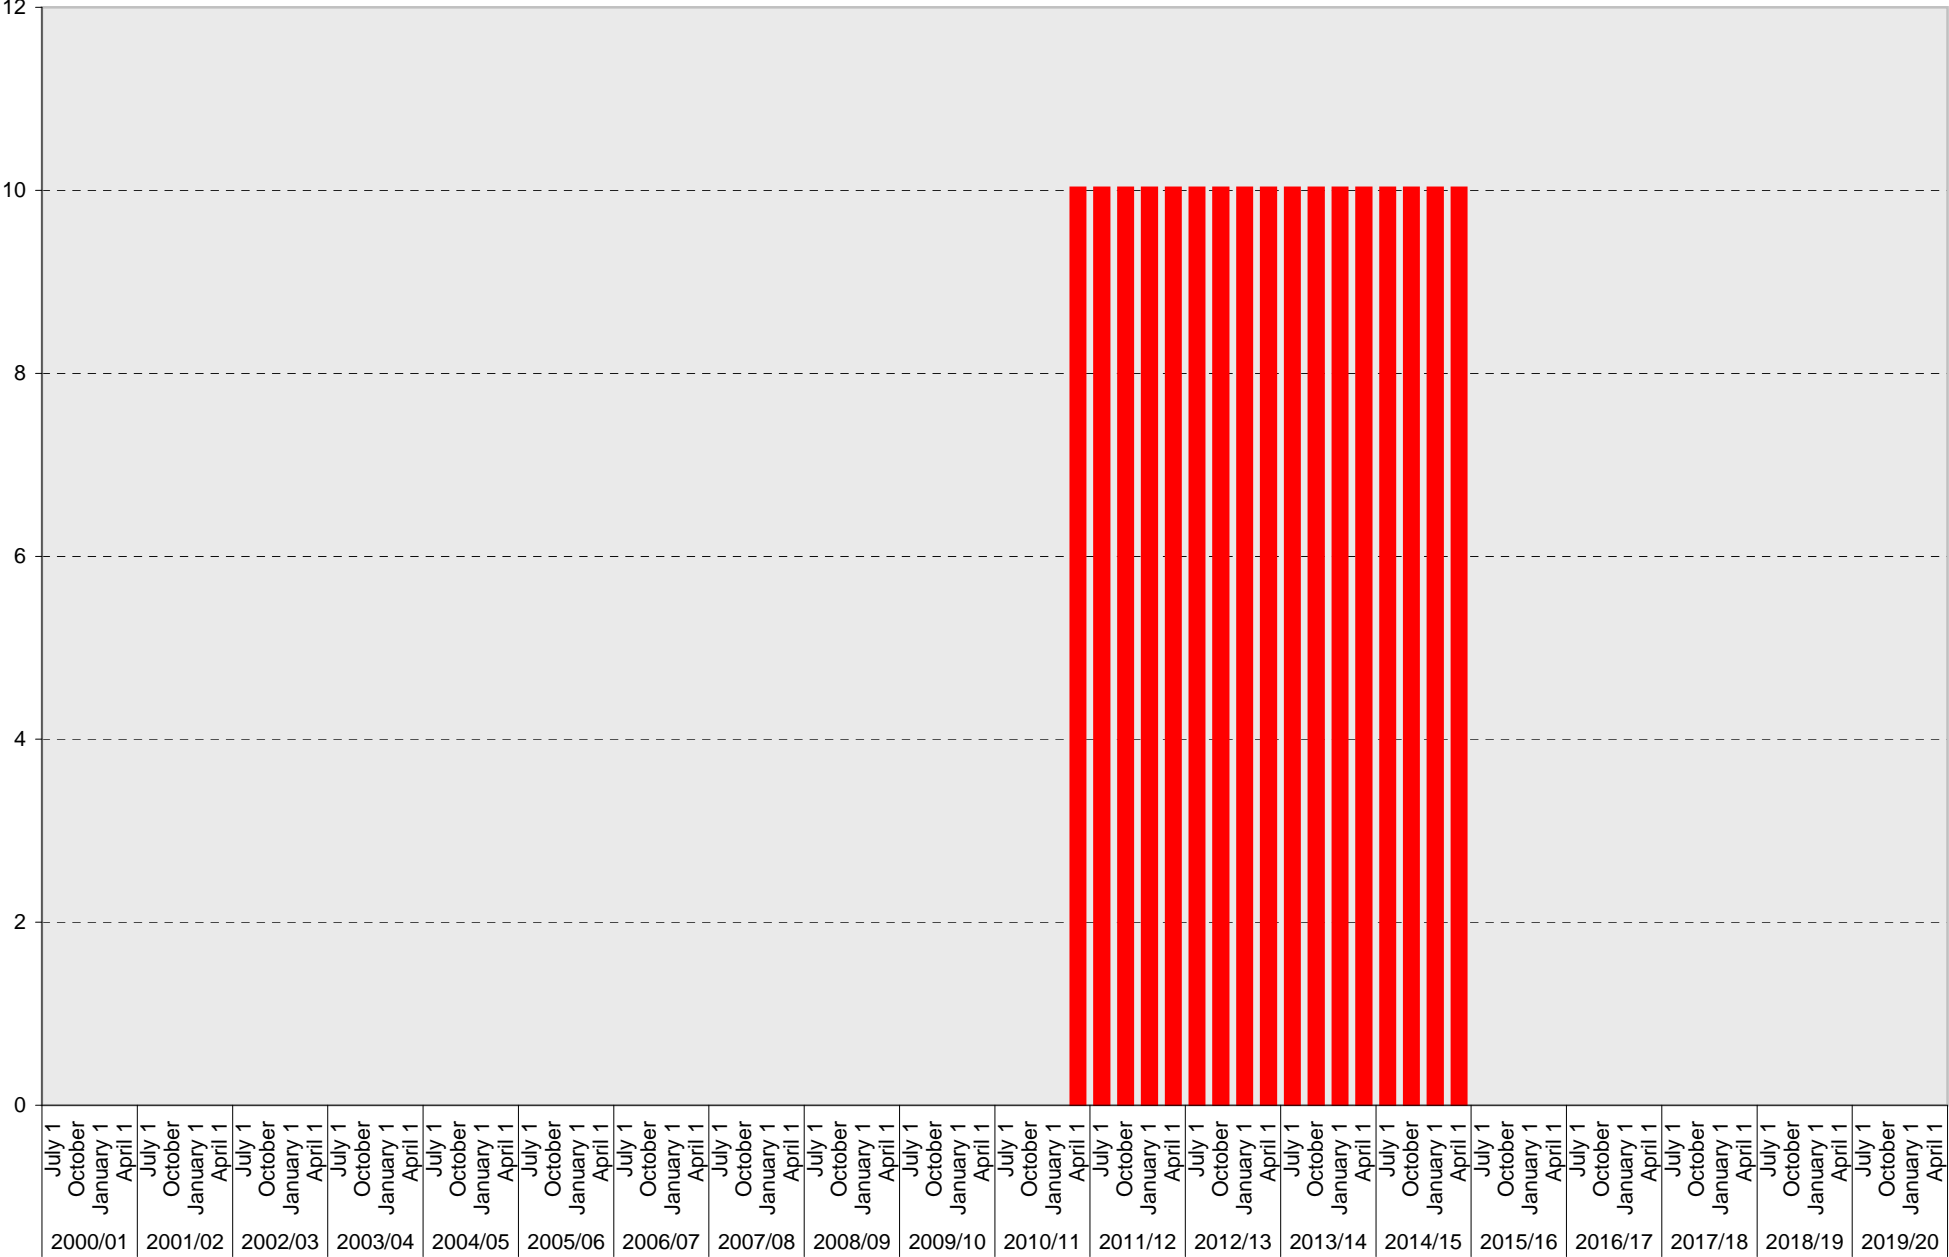

University of California, San Diego Parking Space Inventory East Campus Academic: A Parking Spaces

■ A

University of California, San Diego Parking Space Inventory

East Campus Academic: B Parking Spaces

■ B

University of California, San Diego Parking Space Inventory East Campus Academic: S Parking Spaces

■ s

University of California, San Diego Parking Space Inventory

East Campus Academic: Visitor Parking Spaces