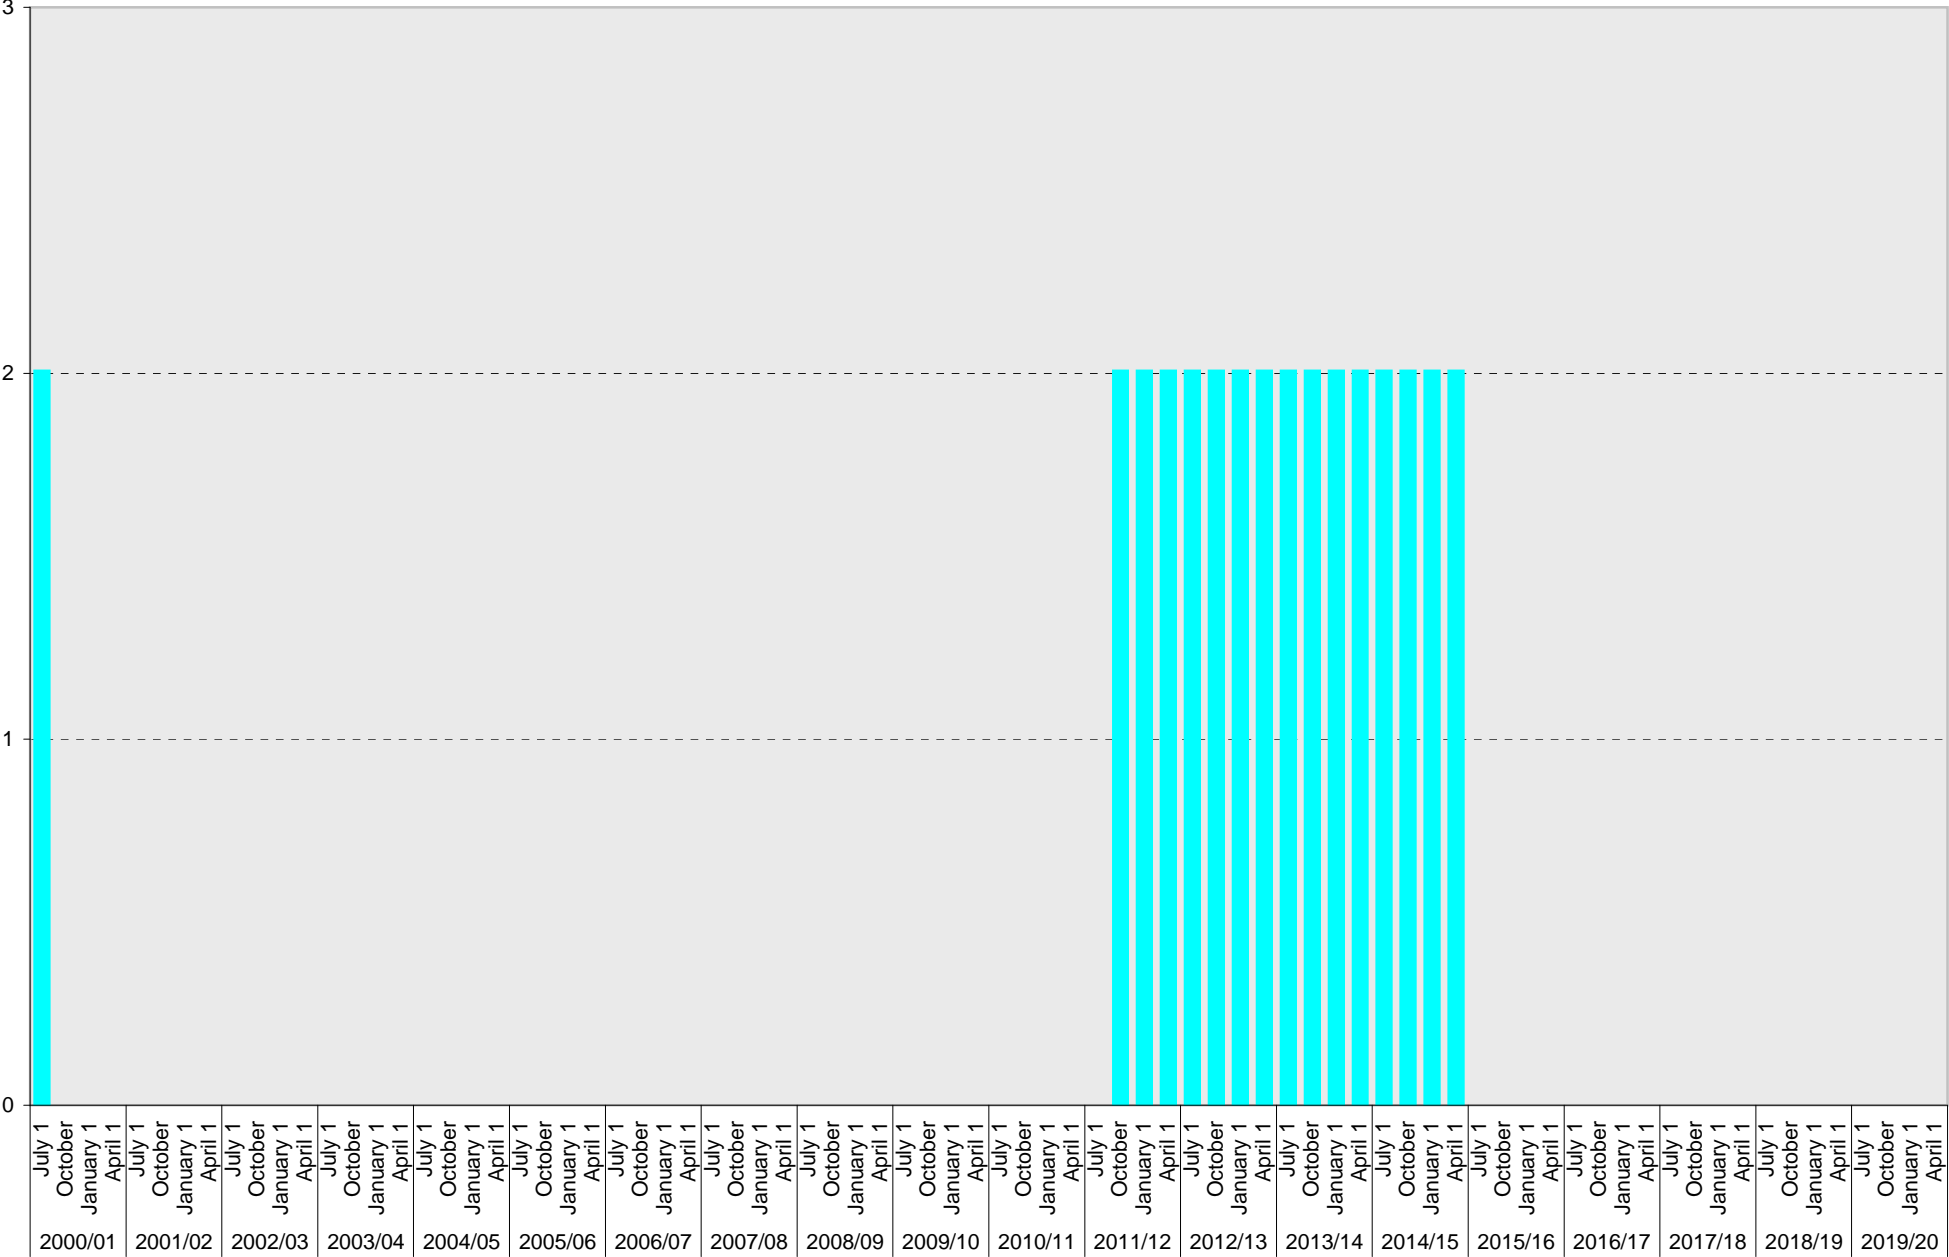

University of California, San Diego Parking Space Inventory

East Campus Academic: Loading Parking Spaces

■ Loading