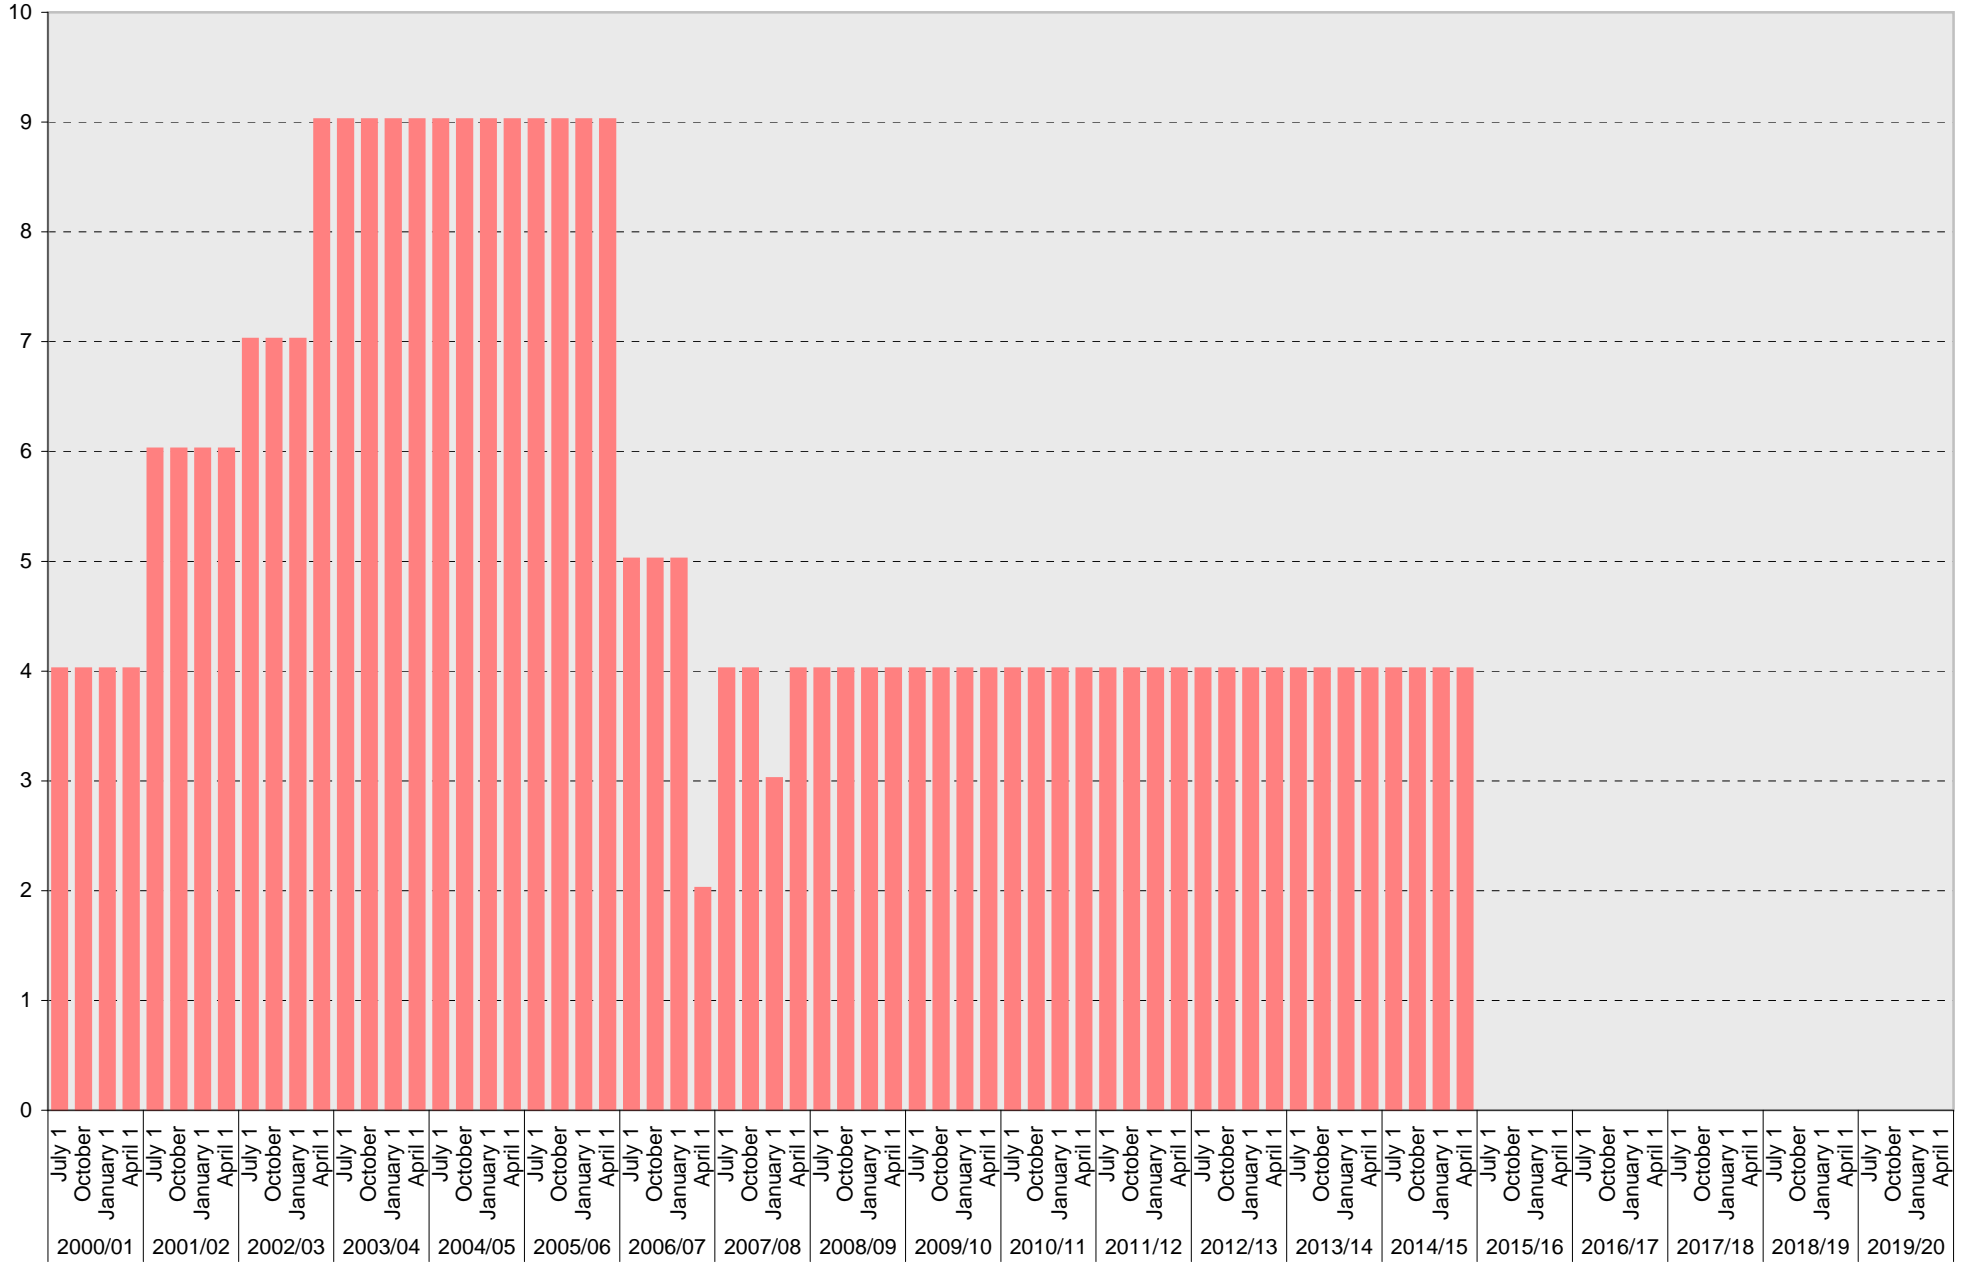

University of California, San Diego Parking Space Inventory

SIO South: Service Yard Parking Spaces

■ Service Yard