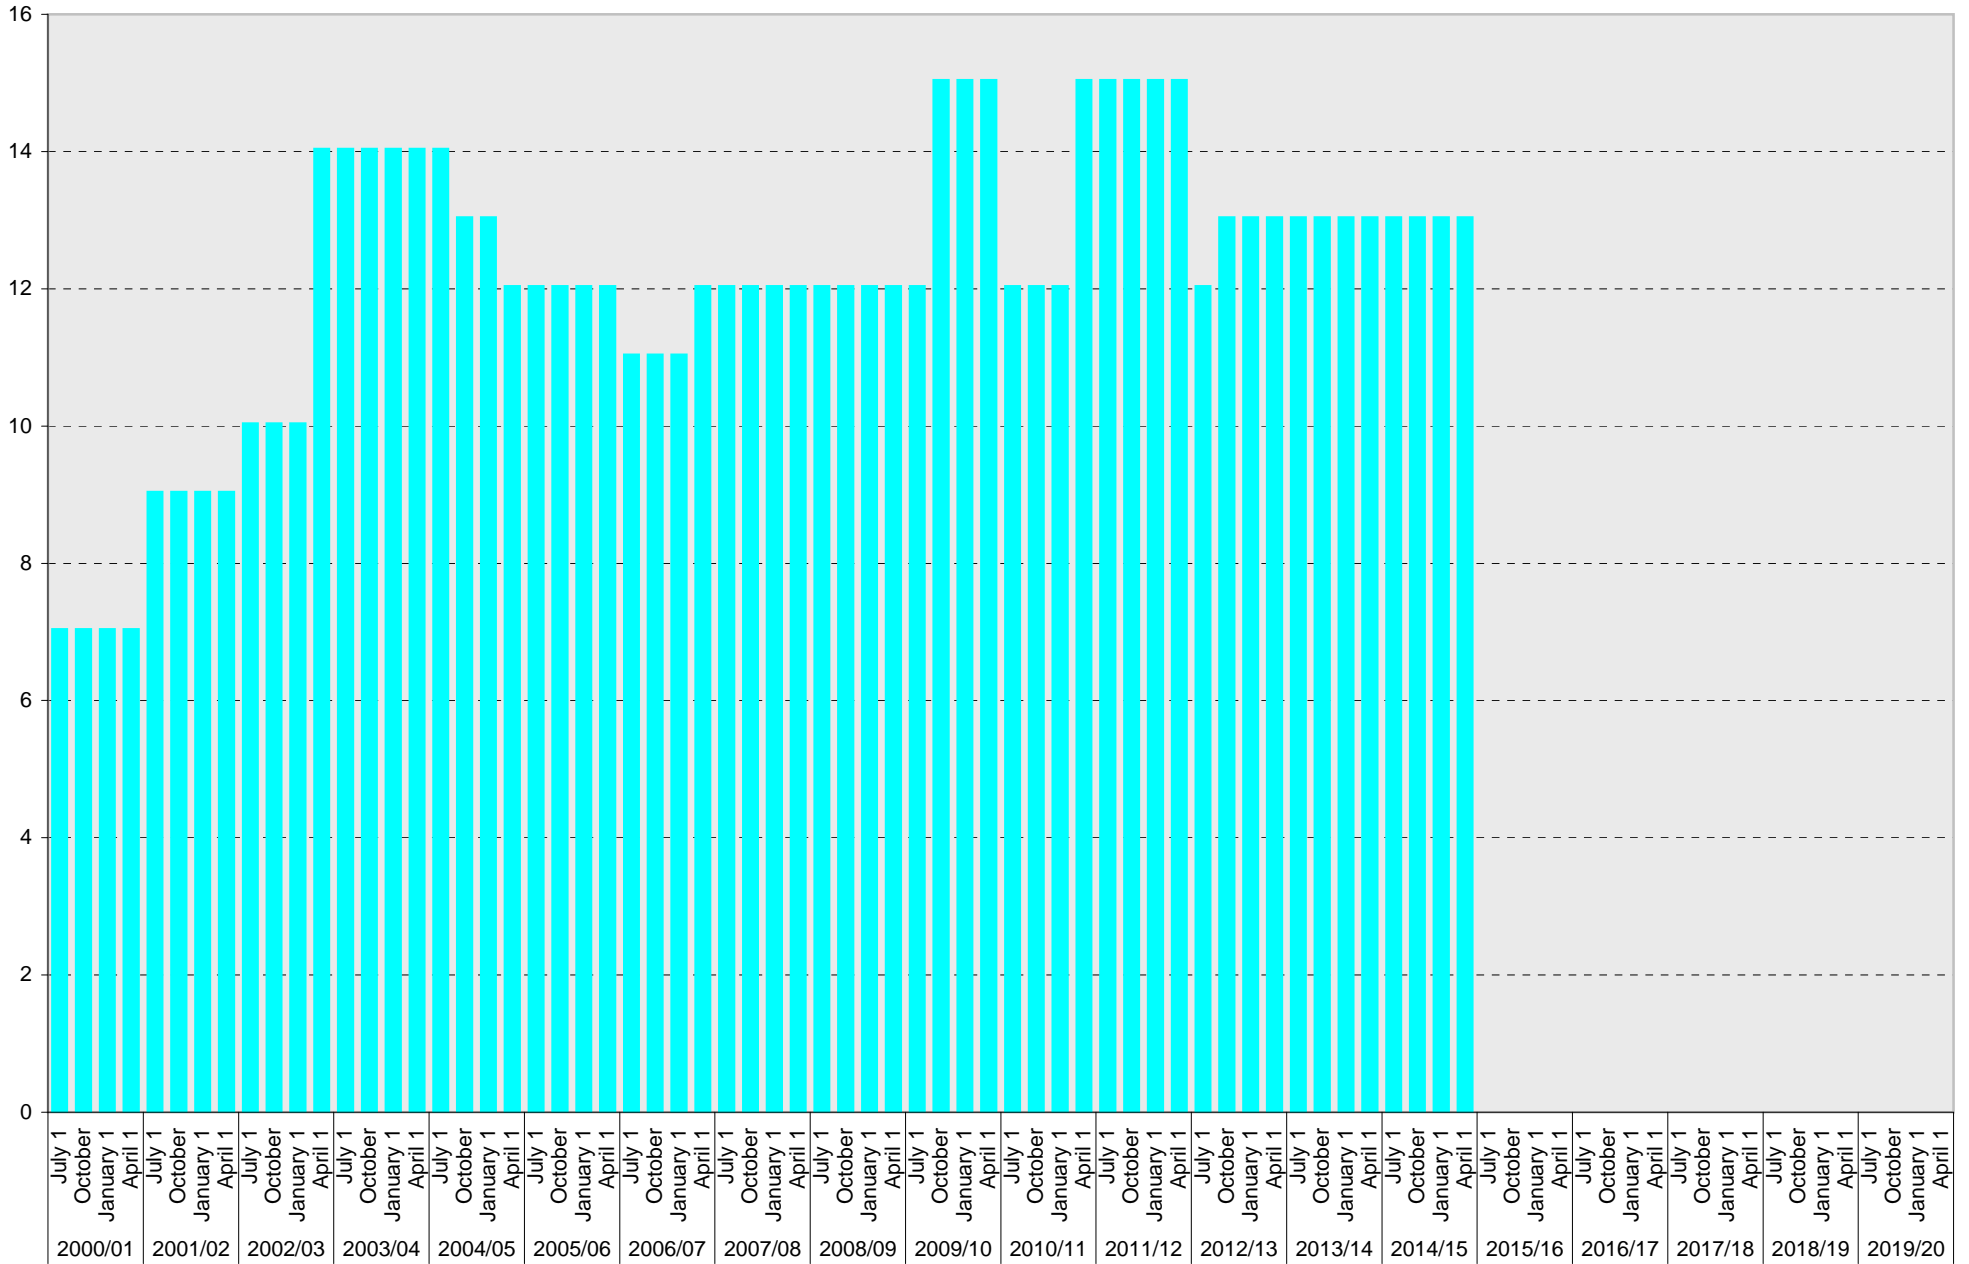

University of California, San Diego Parking Space Inventory

SIO South: Loading Parking Spaces

■ Loading